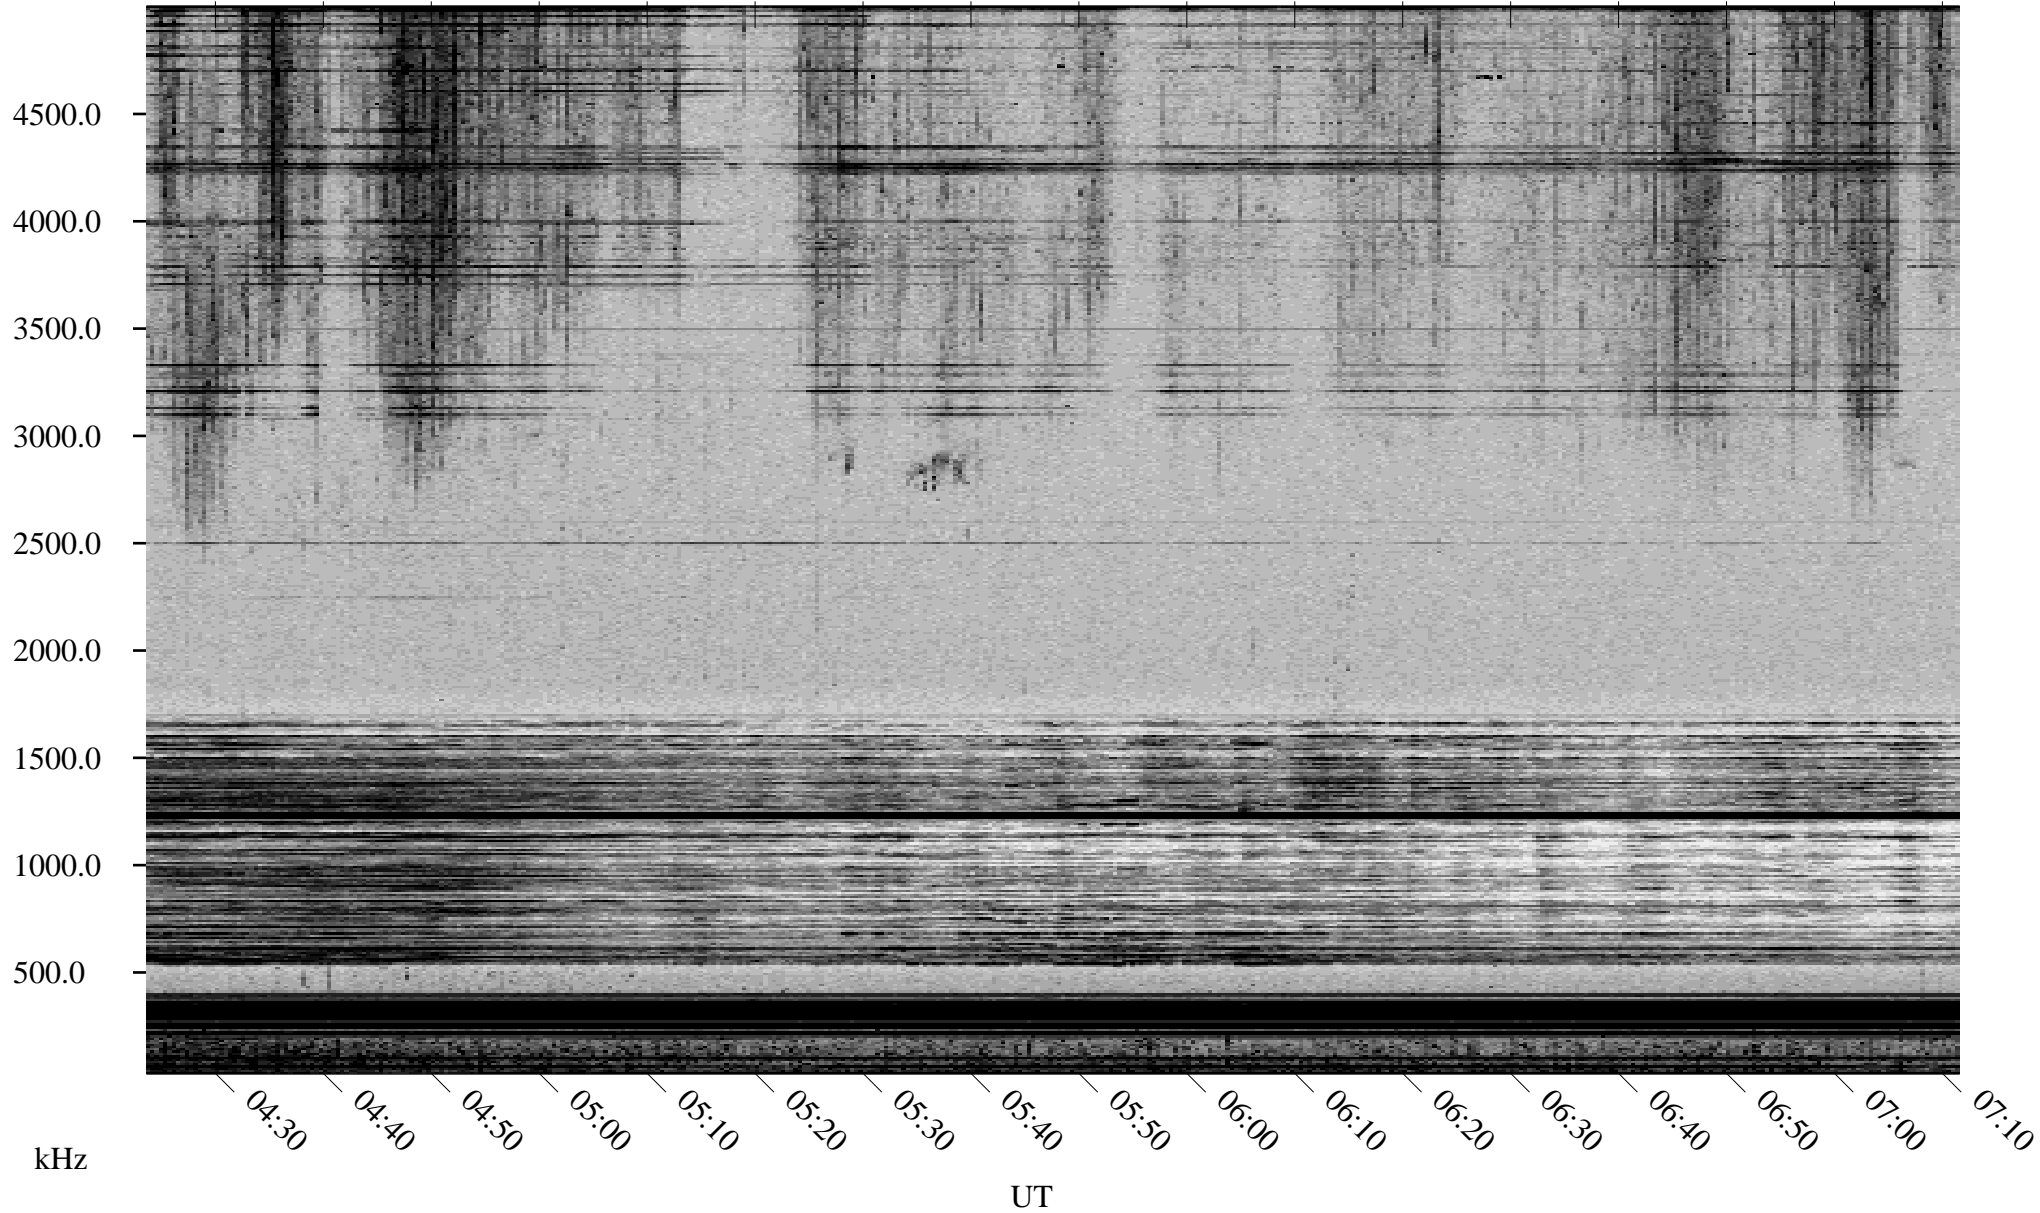

04/14/2001 Churchill, Manitoba

Linear Scale Black = 161 White = 15

ch01104l.r00m max_12

Page 1

04/14/2001 Churchill, Manitoba

Linear Scale Black = 161 White = 15

ch01104l.r00m max_12

Page 2

04/15/2001 Churchill, Manitoba

Linear Scale Black = 161 White = 15

ch01104l.r00m max_12

Page 3

04/15/2001 Churchill, Manitoba

Linear Scale Black = 161 White = 15

ch01104l.r00m max_12

Page 4

04/15/2001 Churchill, Manitoba

Linear Scale Black = 161 White = 15

ch01104l.r00m max_12

Page 5

04/15/2001 Churchill, Manitoba

Linear Scale Black = 161 White = 15

ch01104l.r00m max_12

Page 6

04/15/2001 Churchill, Manitoba

Linear Scale Black = 161 White = 15

ch01104l.r00m max_12

Page 7

04/15/2001 Churchill, Manitoba

Linear Scale Black = 161 White = 15

ch01104l.r00m max_12