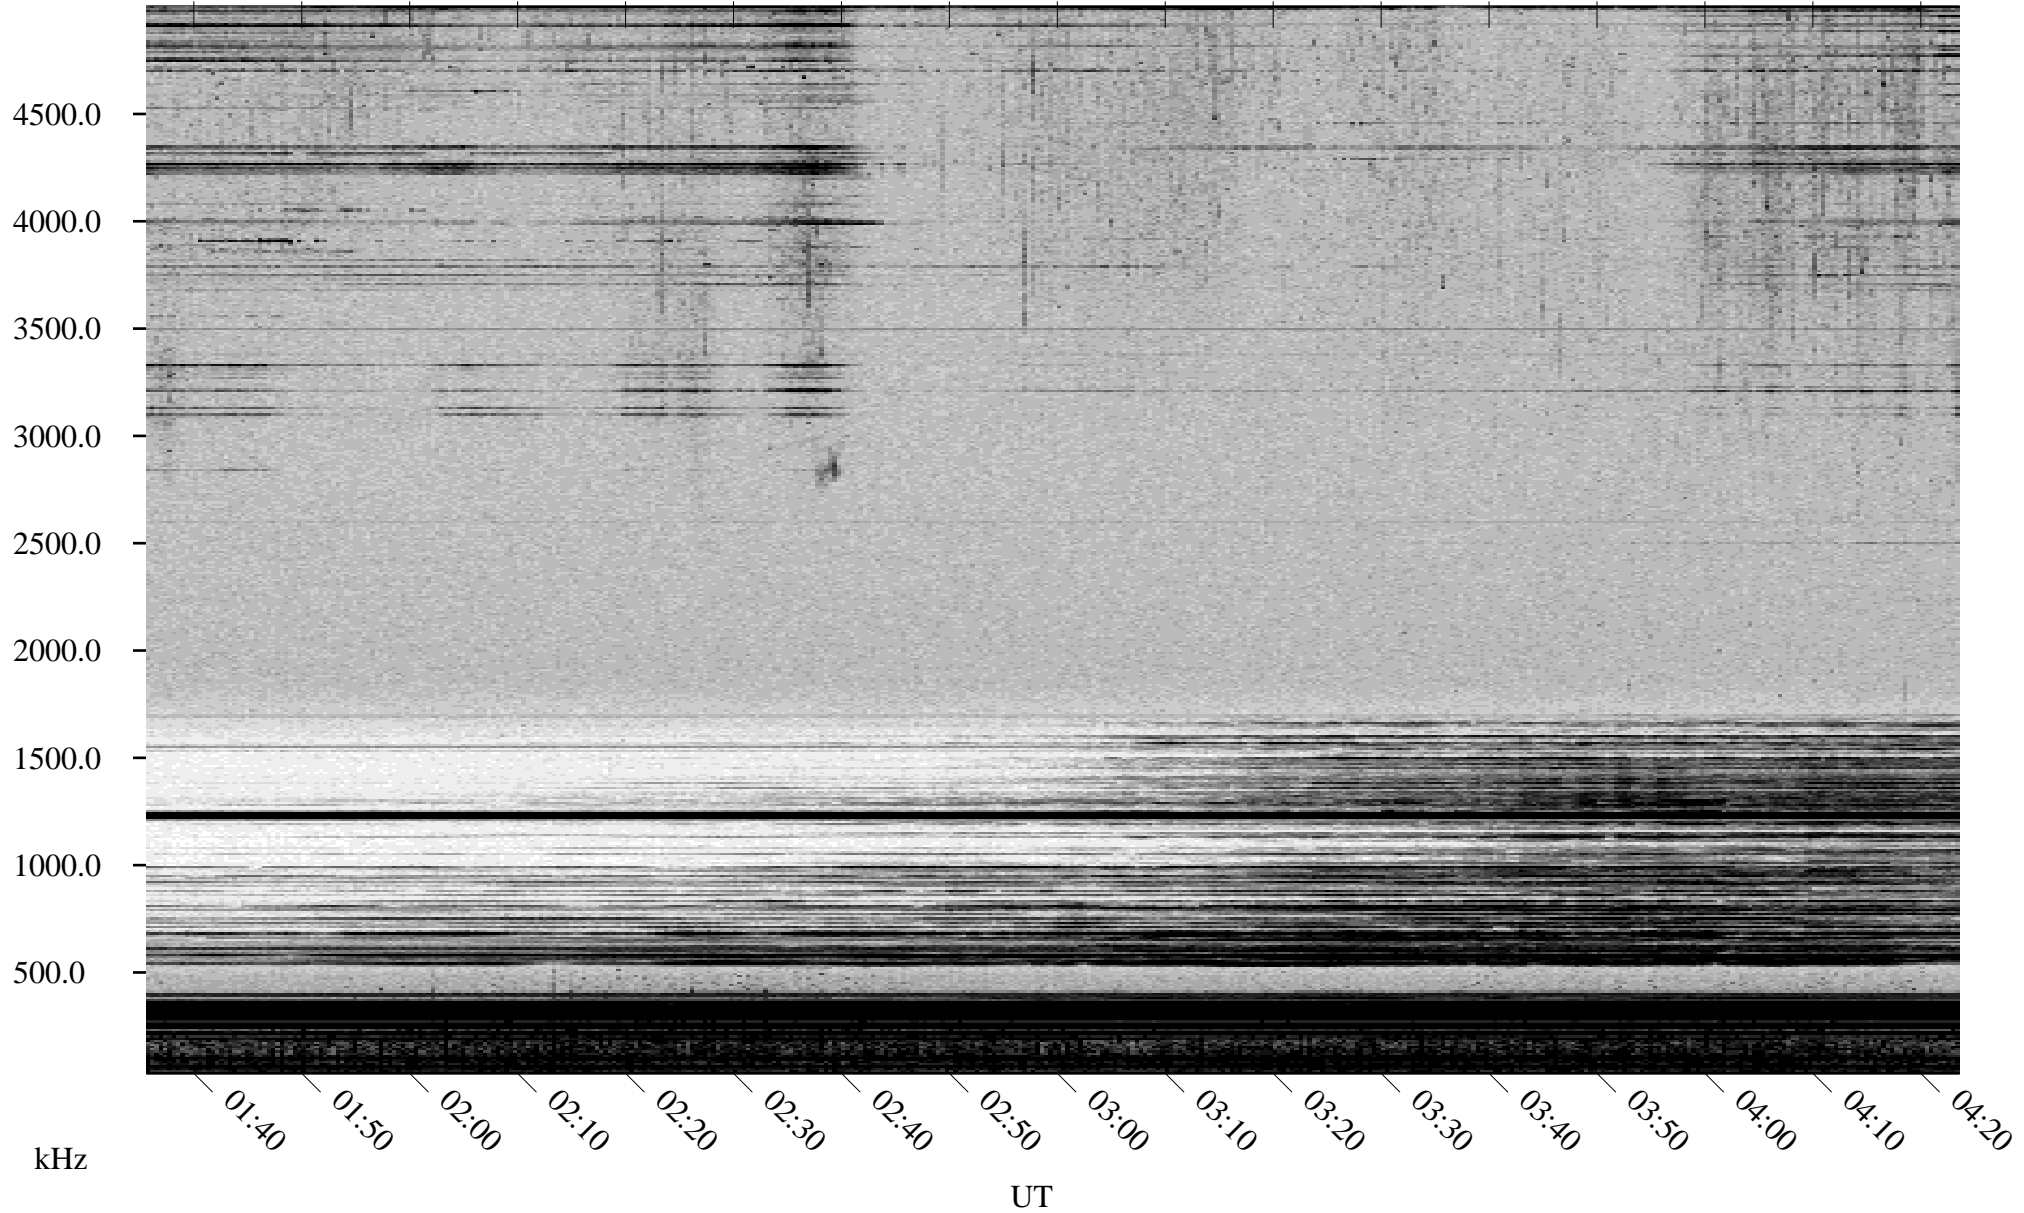

04/14/2001 Churchill, Manitoba

Linear Scale Black = 161 White = 15

ch01104l.r00m max_12

Page 1

04/14/2001 Churchill, Manitoba

Linear Scale Black = 161 White = 15

ch01104l.r00m max_12

Page 2

04/15/2001 Churchill, Manitoba

Linear Scale Black = 161 White = 15

ch01104l.r00m max_12

Page 3

04/15/2001 Churchill, Manitoba

Linear Scale Black = 161 White = 15

ch01104l.r00m max_12

Page 4

04/15/2001 Churchill, Manitoba

Linear Scale Black = 161 White = 15

ch01104l.r00m max_12

Page 5

04/15/2001 Churchill, Manitoba

Linear Scale Black = 161 White = 15

ch01104l.r00m max_12

Page 6

04/15/2001 Churchill, Manitoba

Linear Scale Black = 161 White = 15

ch01104l.r00m max_12

Page 7

04/15/2001 Churchill, Manitoba

Linear Scale Black = 161 White = 15

ch01104l.r00m max_12