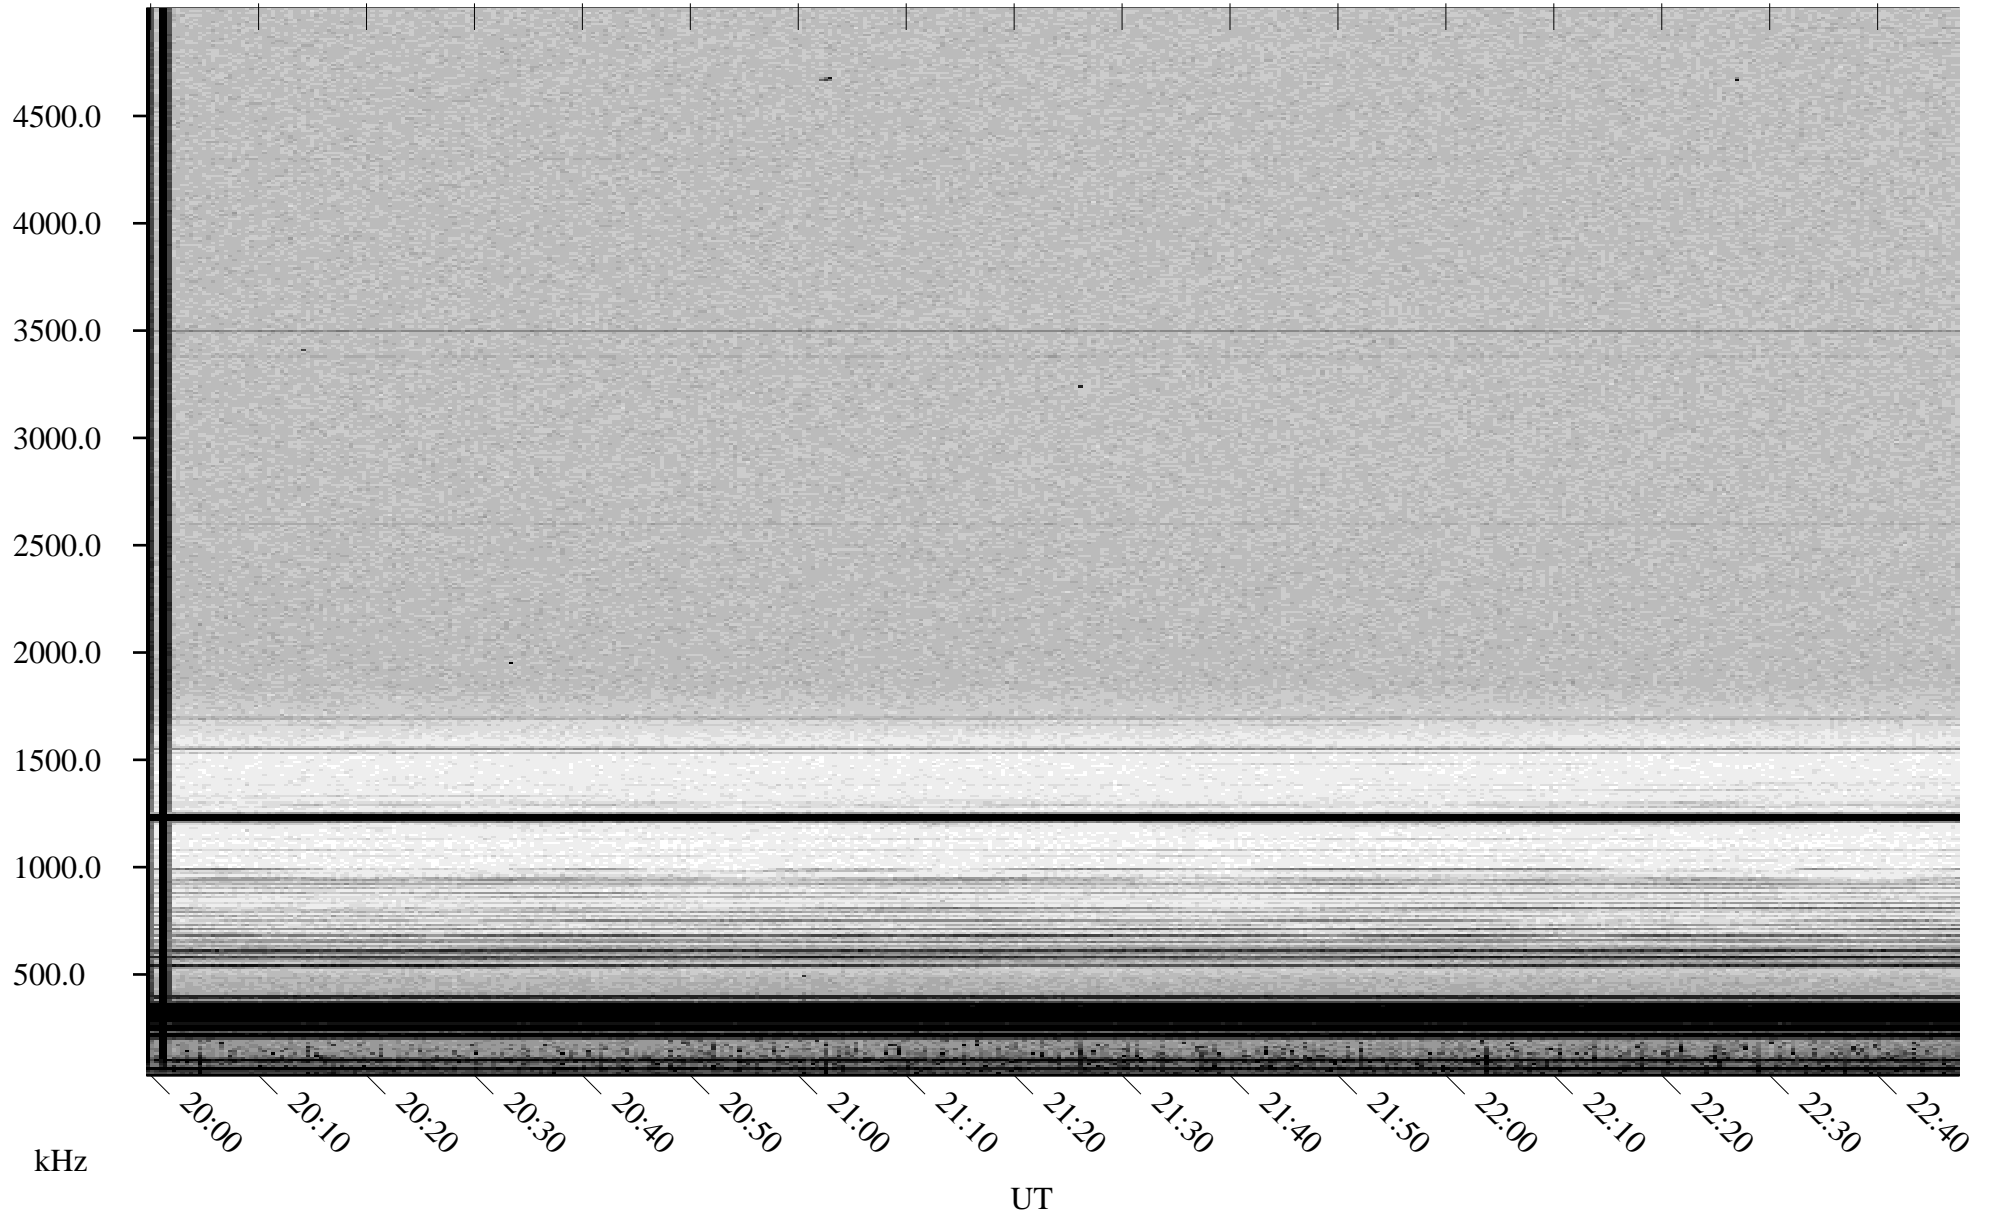

04/14/2001 Churchill, Manitoba

Linear Scale Black = 161 White = 15

ch01104l.r00m max_12

Page 1

04/14/2001 Churchill, Manitoba

Linear Scale Black = 161 White = 15

ch01104l.r00m max_12

Page 2

04/15/2001 Churchill, Manitoba

Linear Scale Black = 161 White = 15

ch01104l.r00m max_12

Page 3

04/15/2001 Churchill, Manitoba

Linear Scale Black = 161 White = 15

ch01104l.r00m max_12

Page 4

04/15/2001 Churchill, Manitoba

Linear Scale Black = 161 White = 15

ch01104l.r00m max_12

Page 5

04/15/2001 Churchill, Manitoba

Linear Scale Black = 161 White = 15

ch01104l.r00m max_12

Page 6

04/15/2001 Churchill, Manitoba

Linear Scale Black = 161 White = 15

ch01104l.r00m max_12

Page 7

04/15/2001 Churchill, Manitoba

Linear Scale Black = 161 White = 15

ch01104l.r00m max_12