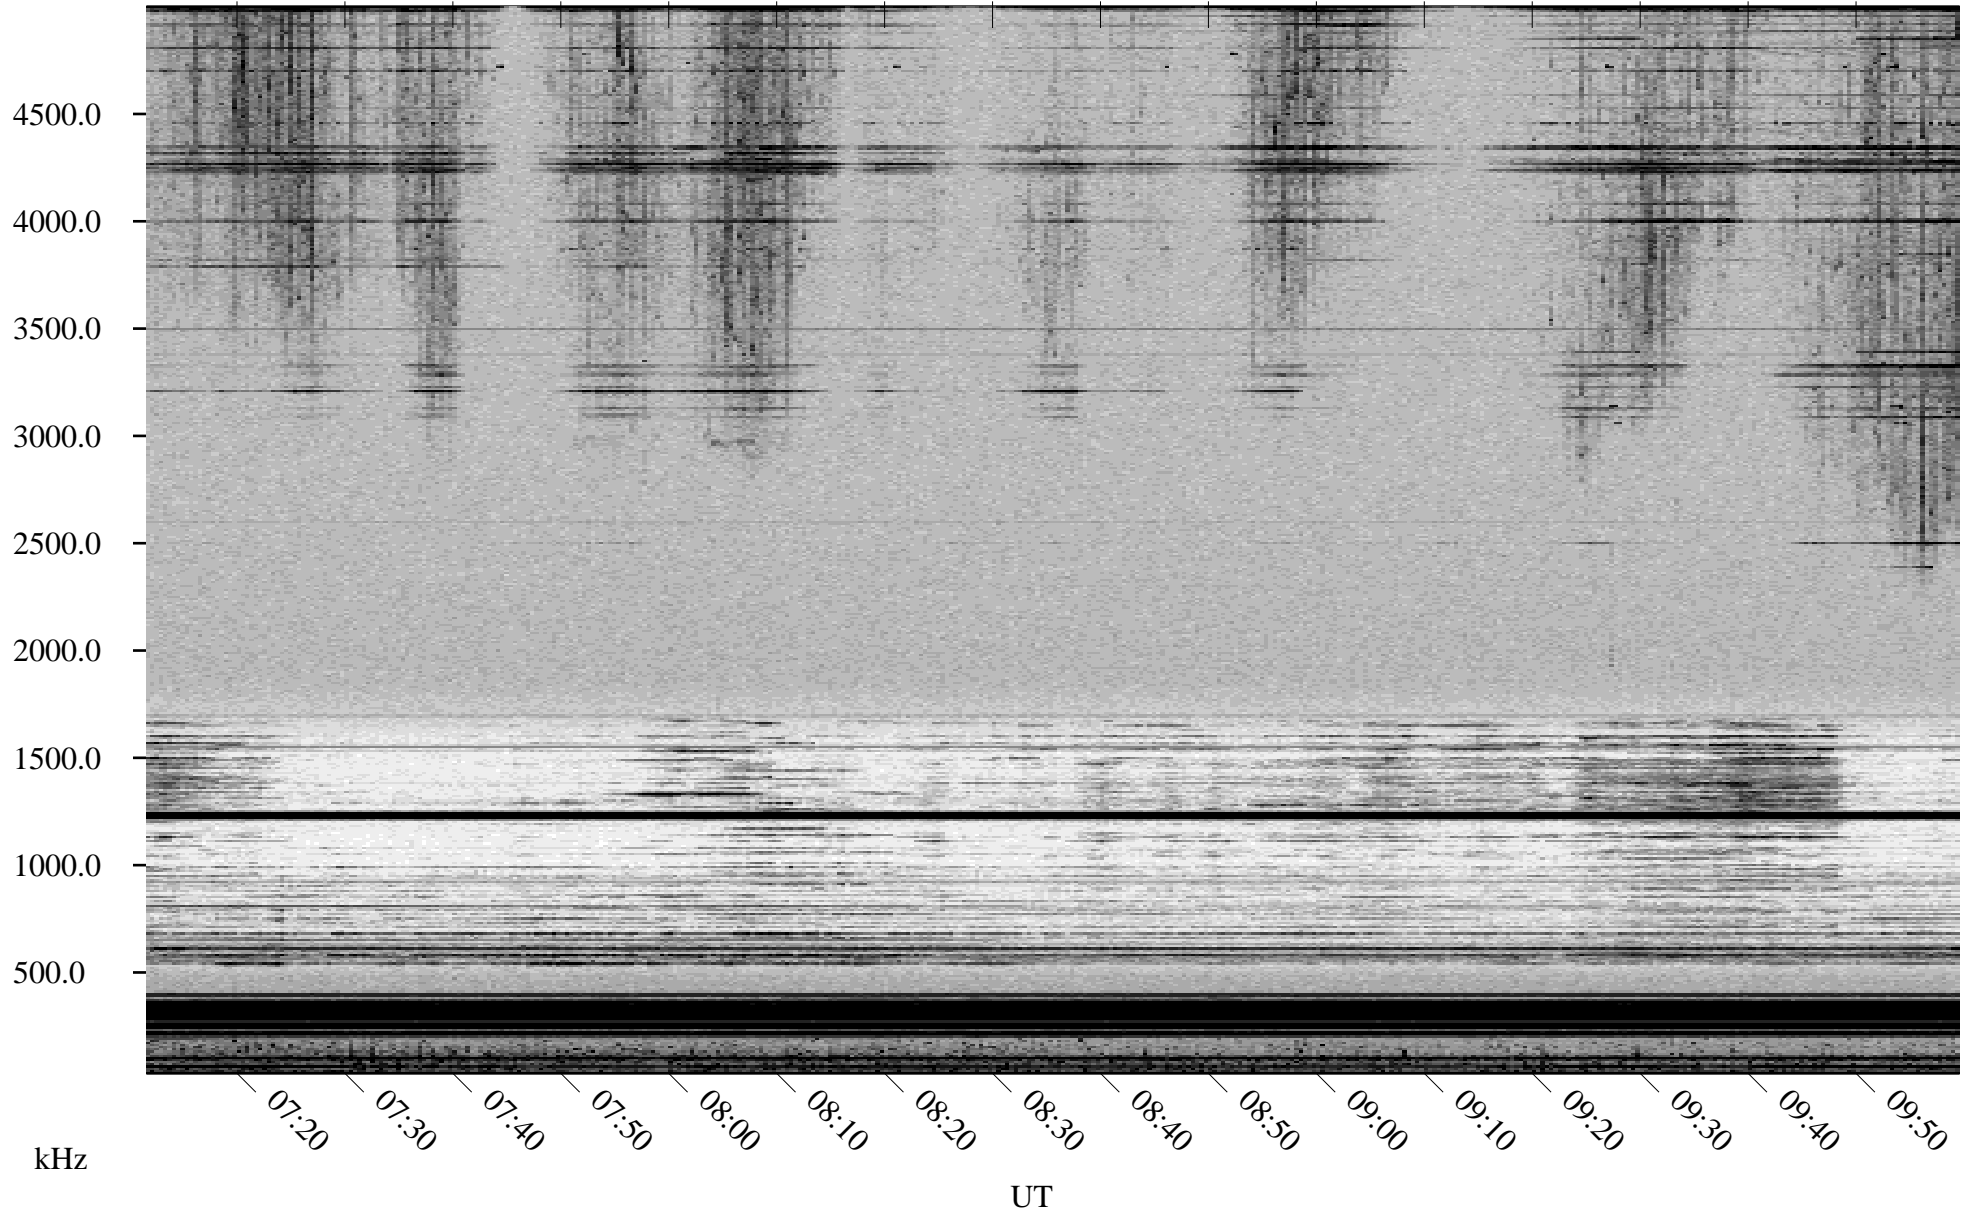

04/14/2001 Churchill, Manitoba

Linear Scale Black = 161 White = 15

ch01104l.r00m max_12

Page 1

04/14/2001 Churchill, Manitoba

Linear Scale Black = 161 White = 15

ch01104l.r00m max_12

Page 2

04/15/2001 Churchill, Manitoba

Linear Scale Black = 161 White = 15

ch01104l.r00m max_12

Page 3

04/15/2001 Churchill, Manitoba

Linear Scale Black = 161 White = 15

ch01104l.r00m max_12

Page 4

04/15/2001 Churchill, Manitoba

Linear Scale Black = 161 White = 15

ch01104l.r00m max_12

Page 5

04/15/2001 Churchill, Manitoba

Linear Scale Black = 161 White = 15

ch01104l.r00m max_12

Page 6

04/15/2001 Churchill, Manitoba

Linear Scale Black = 161 White = 15

ch01104l.r00m max_12

Page 7

04/15/2001 Churchill, Manitoba

Linear Scale Black = 161 White = 15

ch01104l.r00m max_12