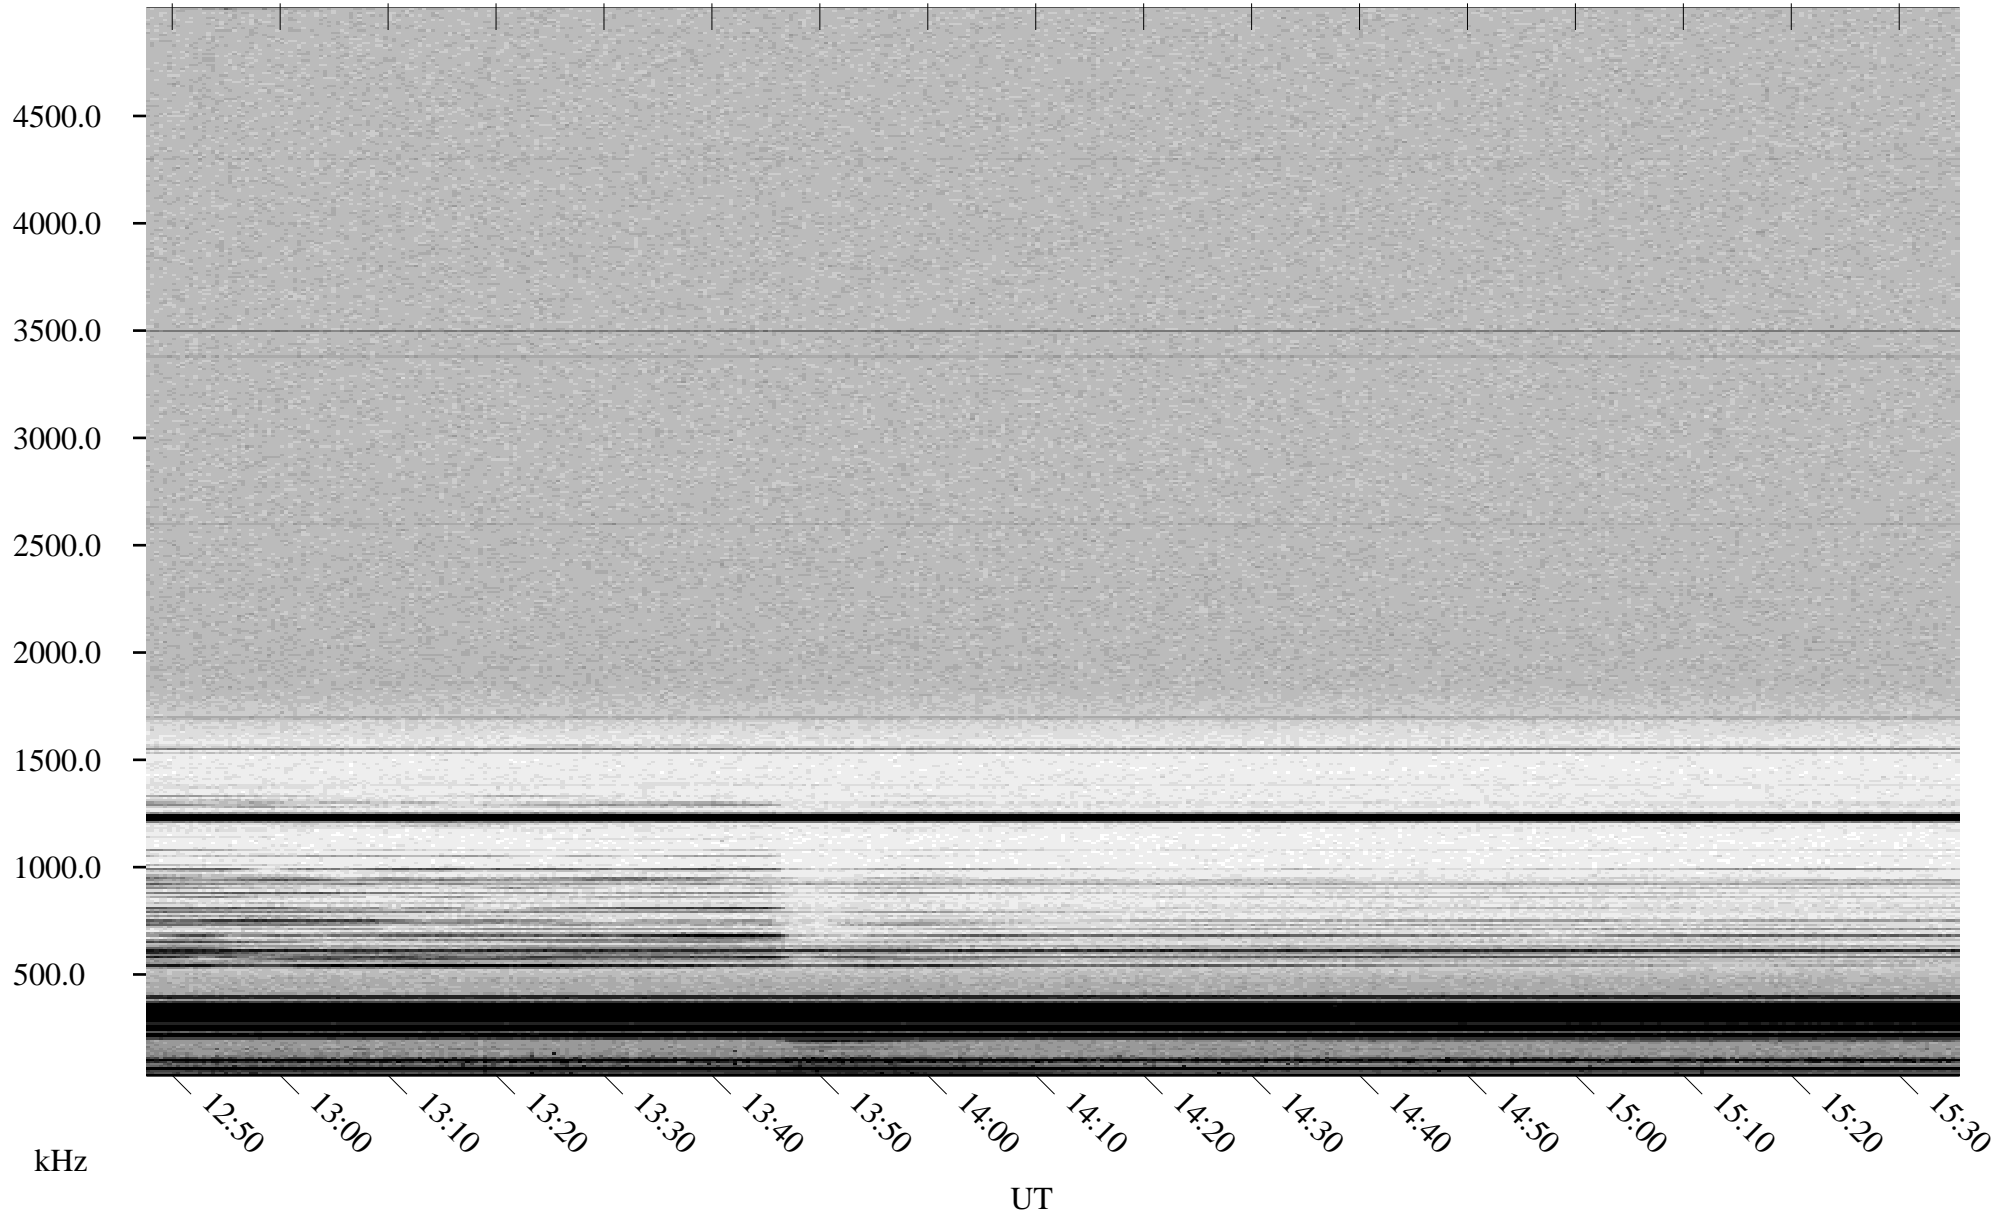

04/14/2001 Churchill, Manitoba

Linear Scale Black = 161 White = 15

ch01104l.r00m max_12

Page 1

04/14/2001 Churchill, Manitoba

Linear Scale Black = 161 White = 15

ch01104l.r00m max_12

Page 2

04/15/2001 Churchill, Manitoba

Linear Scale Black = 161 White = 15

ch01104l.r00m max_12

Page 3

04/15/2001 Churchill, Manitoba

Linear Scale Black = 161 White = 15

ch01104l.r00m max_12

Page 4

04/15/2001 Churchill, Manitoba

Linear Scale Black = 161 White = 15

ch01104l.r00m max_12

Page 5

04/15/2001 Churchill, Manitoba

Linear Scale Black = 161 White = 15

ch01104l.r00m max_12

Page 6

04/15/2001 Churchill, Manitoba

Linear Scale Black = 161 White = 15

ch01104l.r00m max_12

Page 7

04/15/2001 Churchill, Manitoba

Linear Scale Black = 161 White = 15

ch01104l.r00m max_12