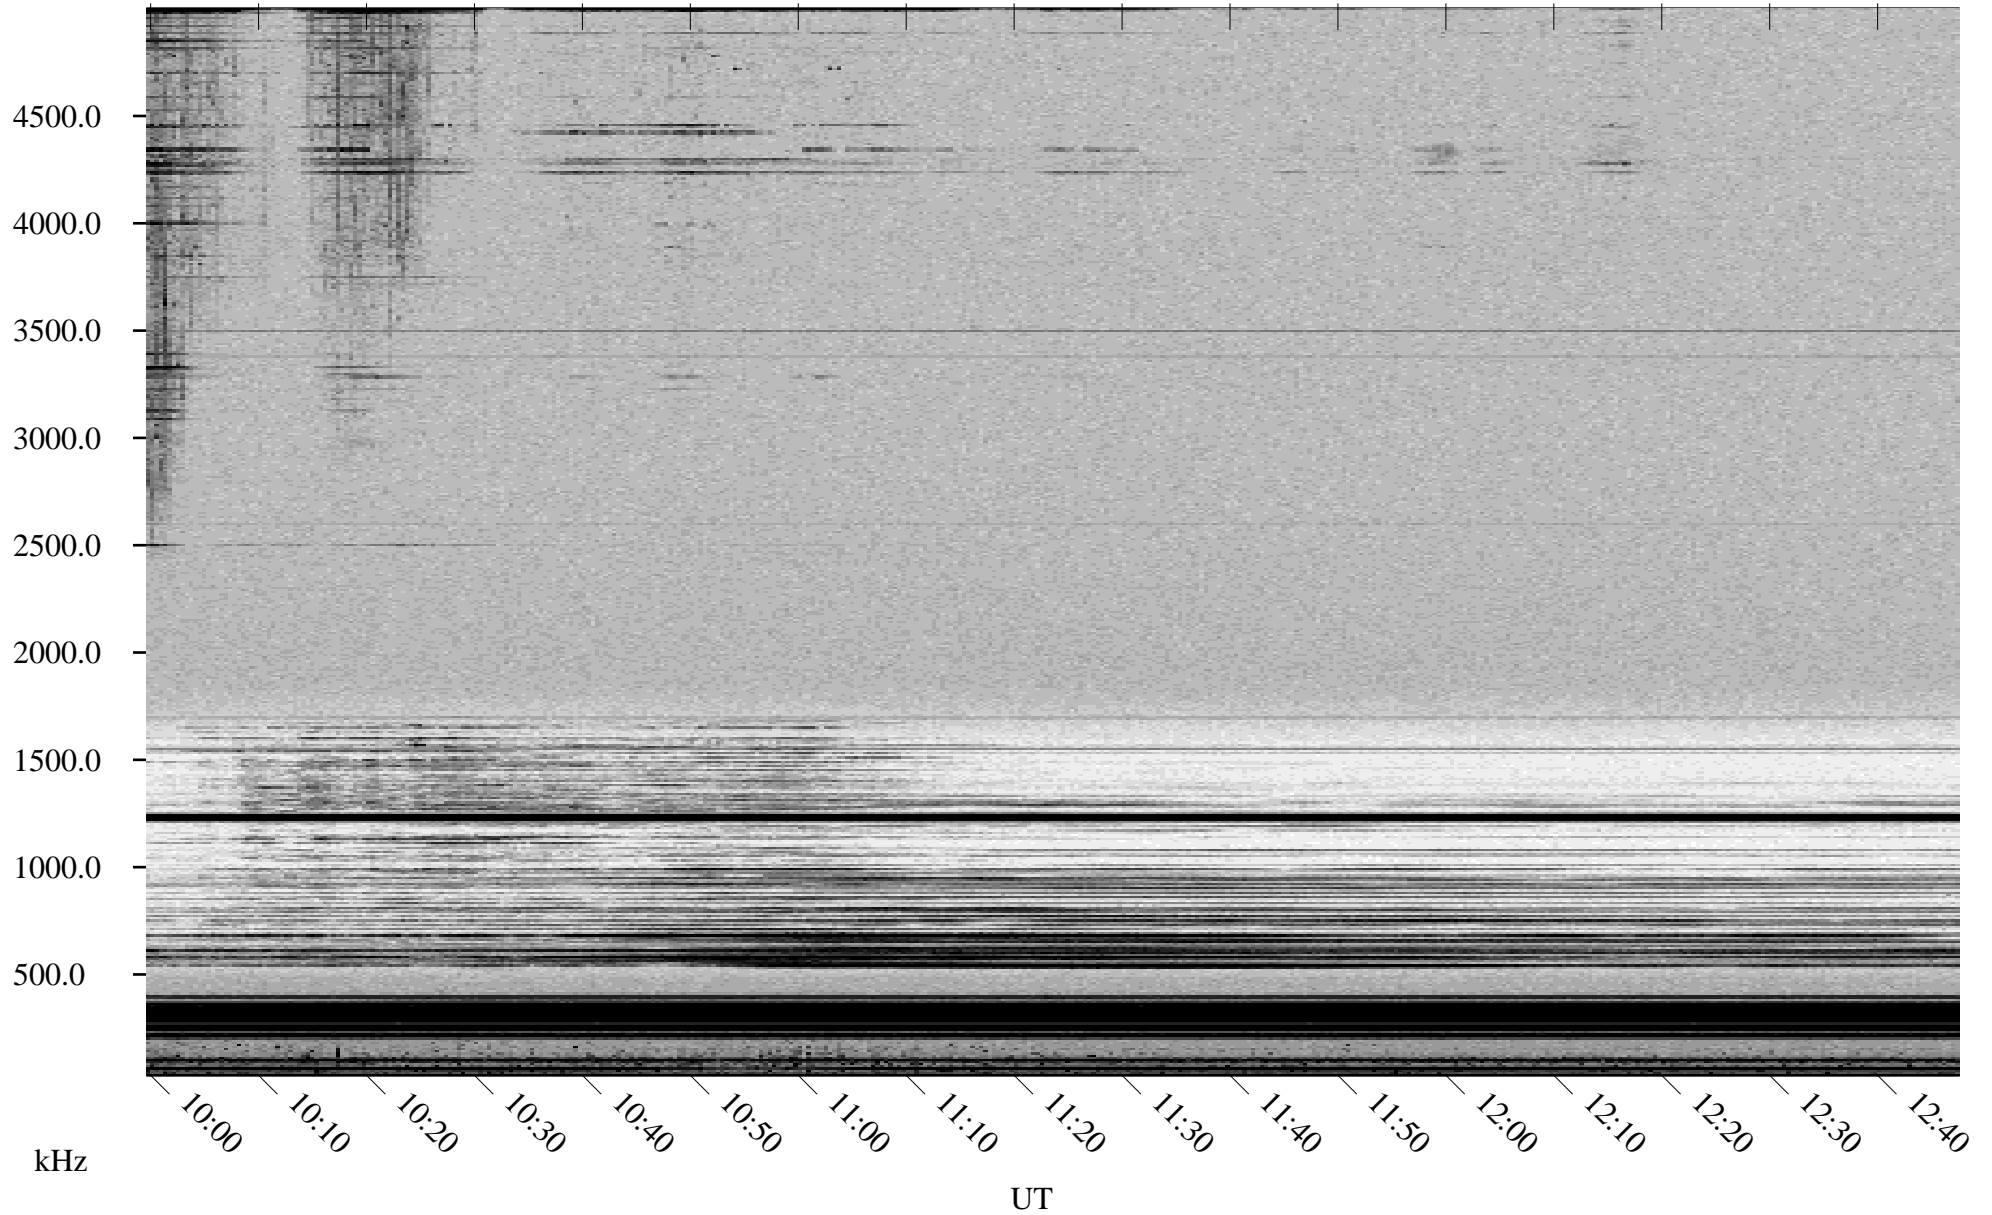

04/14/2001 Churchill, Manitoba

Linear Scale Black = 161 White = 15

ch01104l.r00m max_12

Page 1

04/14/2001 Churchill, Manitoba

Linear Scale Black = 161 White = 15

ch01104l.r00m max_12

Page 2

04/15/2001 Churchill, Manitoba

Linear Scale Black = 161 White = 15

ch01104l.r00m max_12

Page 3

04/15/2001 Churchill, Manitoba

Linear Scale Black = 161 White = 15

ch01104l.r00m max_12

Page 4

04/15/2001 Churchill, Manitoba

Linear Scale Black = 161 White = 15

ch01104l.r00m max_12

Page 5

04/15/2001 Churchill, Manitoba

Linear Scale Black = 161 White = 15

ch01104l.r00m max_12

Page 6

04/15/2001 Churchill, Manitoba

Linear Scale Black = 161 White = 15

ch01104l.r00m max_12

Page 7

04/15/2001 Churchill, Manitoba

Linear Scale Black = 161 White = 15

ch01104l.r00m max_12