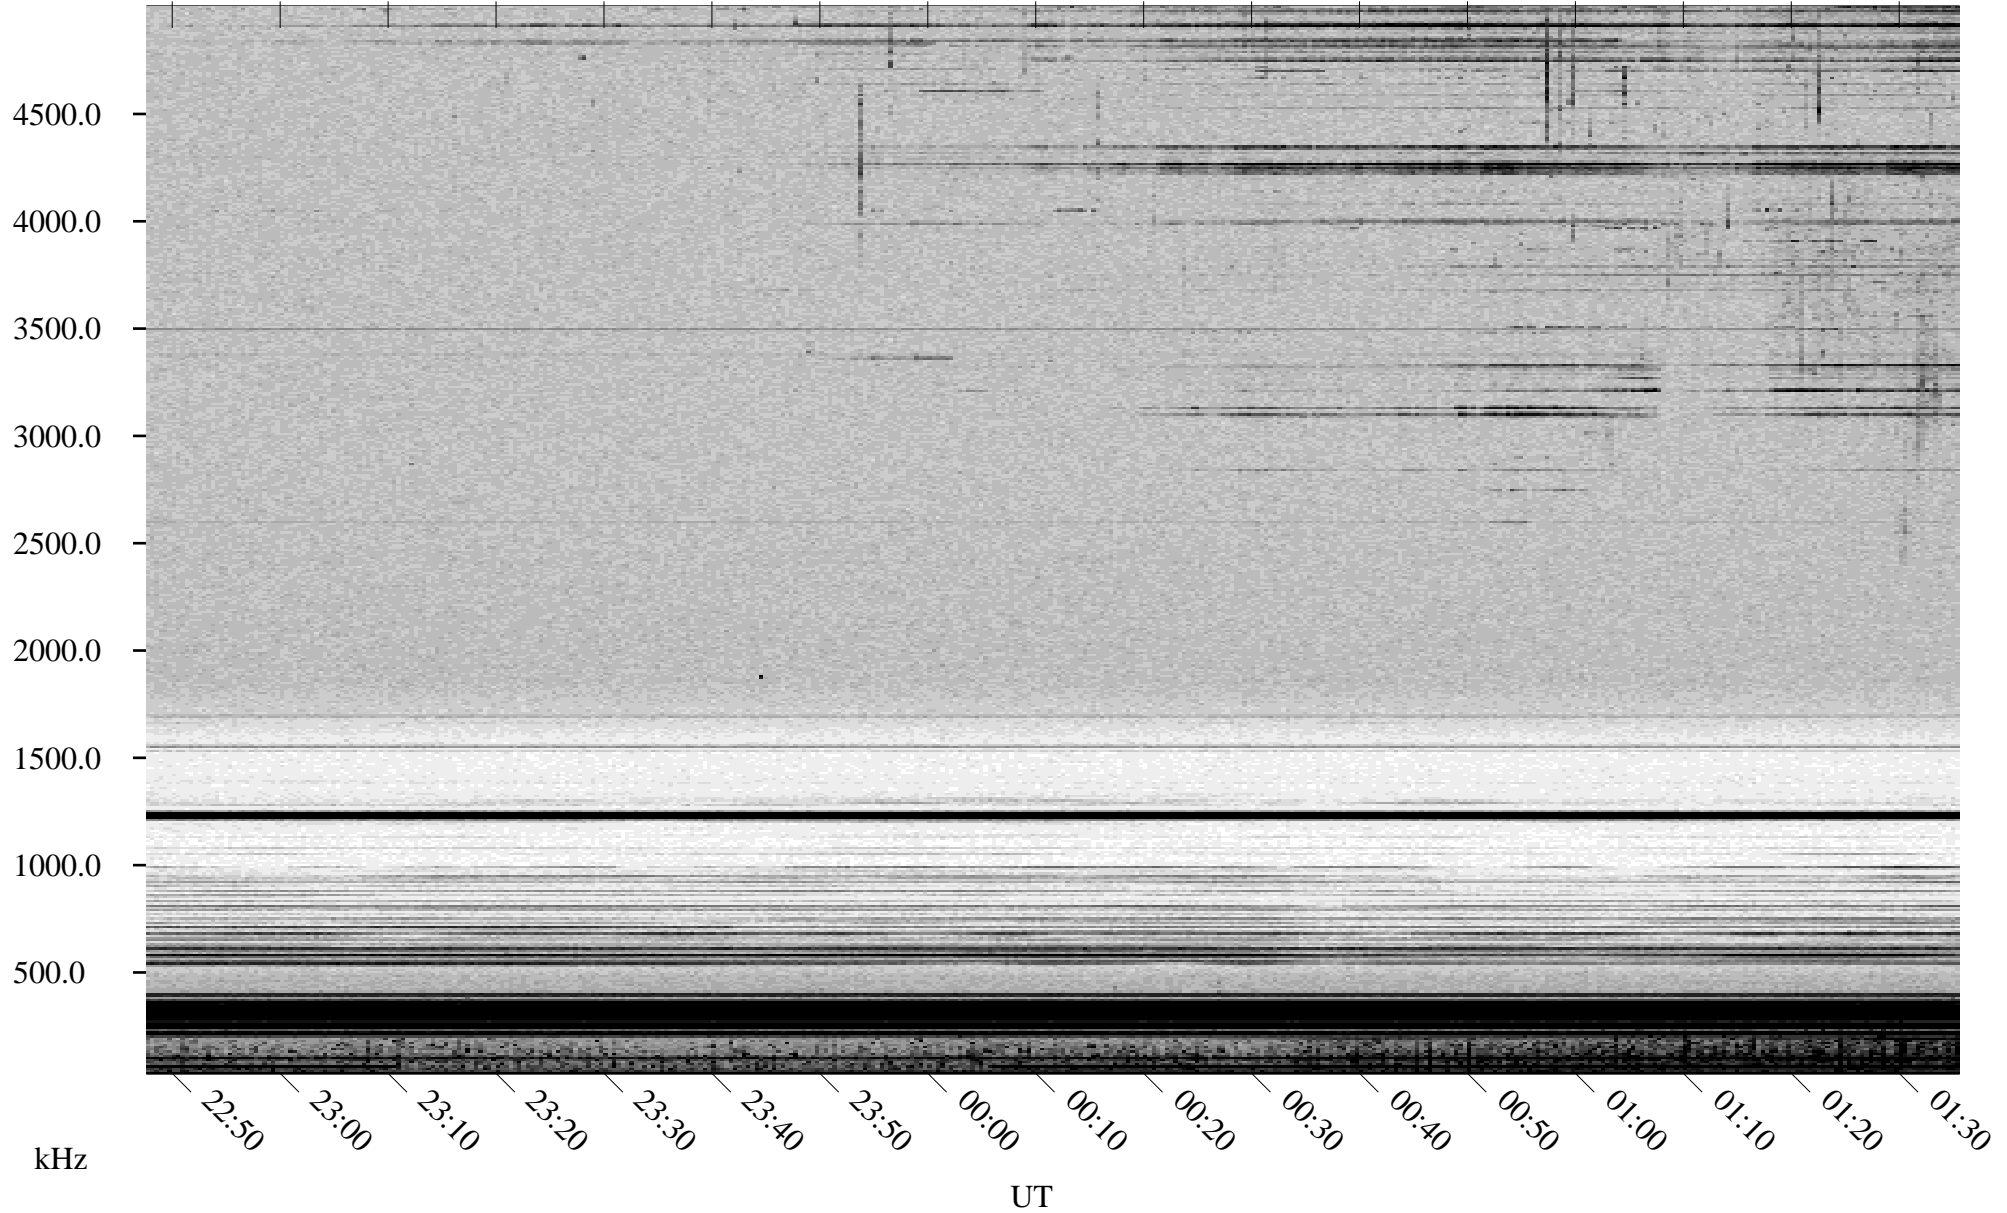

04/14/2001 Churchill, Manitoba

Linear Scale Black = 161 White = 15

ch01104l.r00m max_12

Page 1

04/14/2001 Churchill, Manitoba

Linear Scale Black = 161 White = 15

ch01104l.r00m max_12

Page 2

04/15/2001 Churchill, Manitoba

Linear Scale Black = 161 White = 15

ch01104l.r00m max_12

Page 3

04/15/2001 Churchill, Manitoba

Linear Scale Black = 161 White = 15

ch01104l.r00m max_12

Page 4

04/15/2001 Churchill, Manitoba

Linear Scale Black = 161 White = 15

ch01104l.r00m max_12

Page 5

04/15/2001 Churchill, Manitoba

Linear Scale Black = 161 White = 15

ch01104l.r00m max_12

Page 6

04/15/2001 Churchill, Manitoba

Linear Scale Black = 161 White = 15

ch01104l.r00m max_12

Page 7

04/15/2001 Churchill, Manitoba

Linear Scale Black = 161 White = 15

ch01104l.r00m max_12