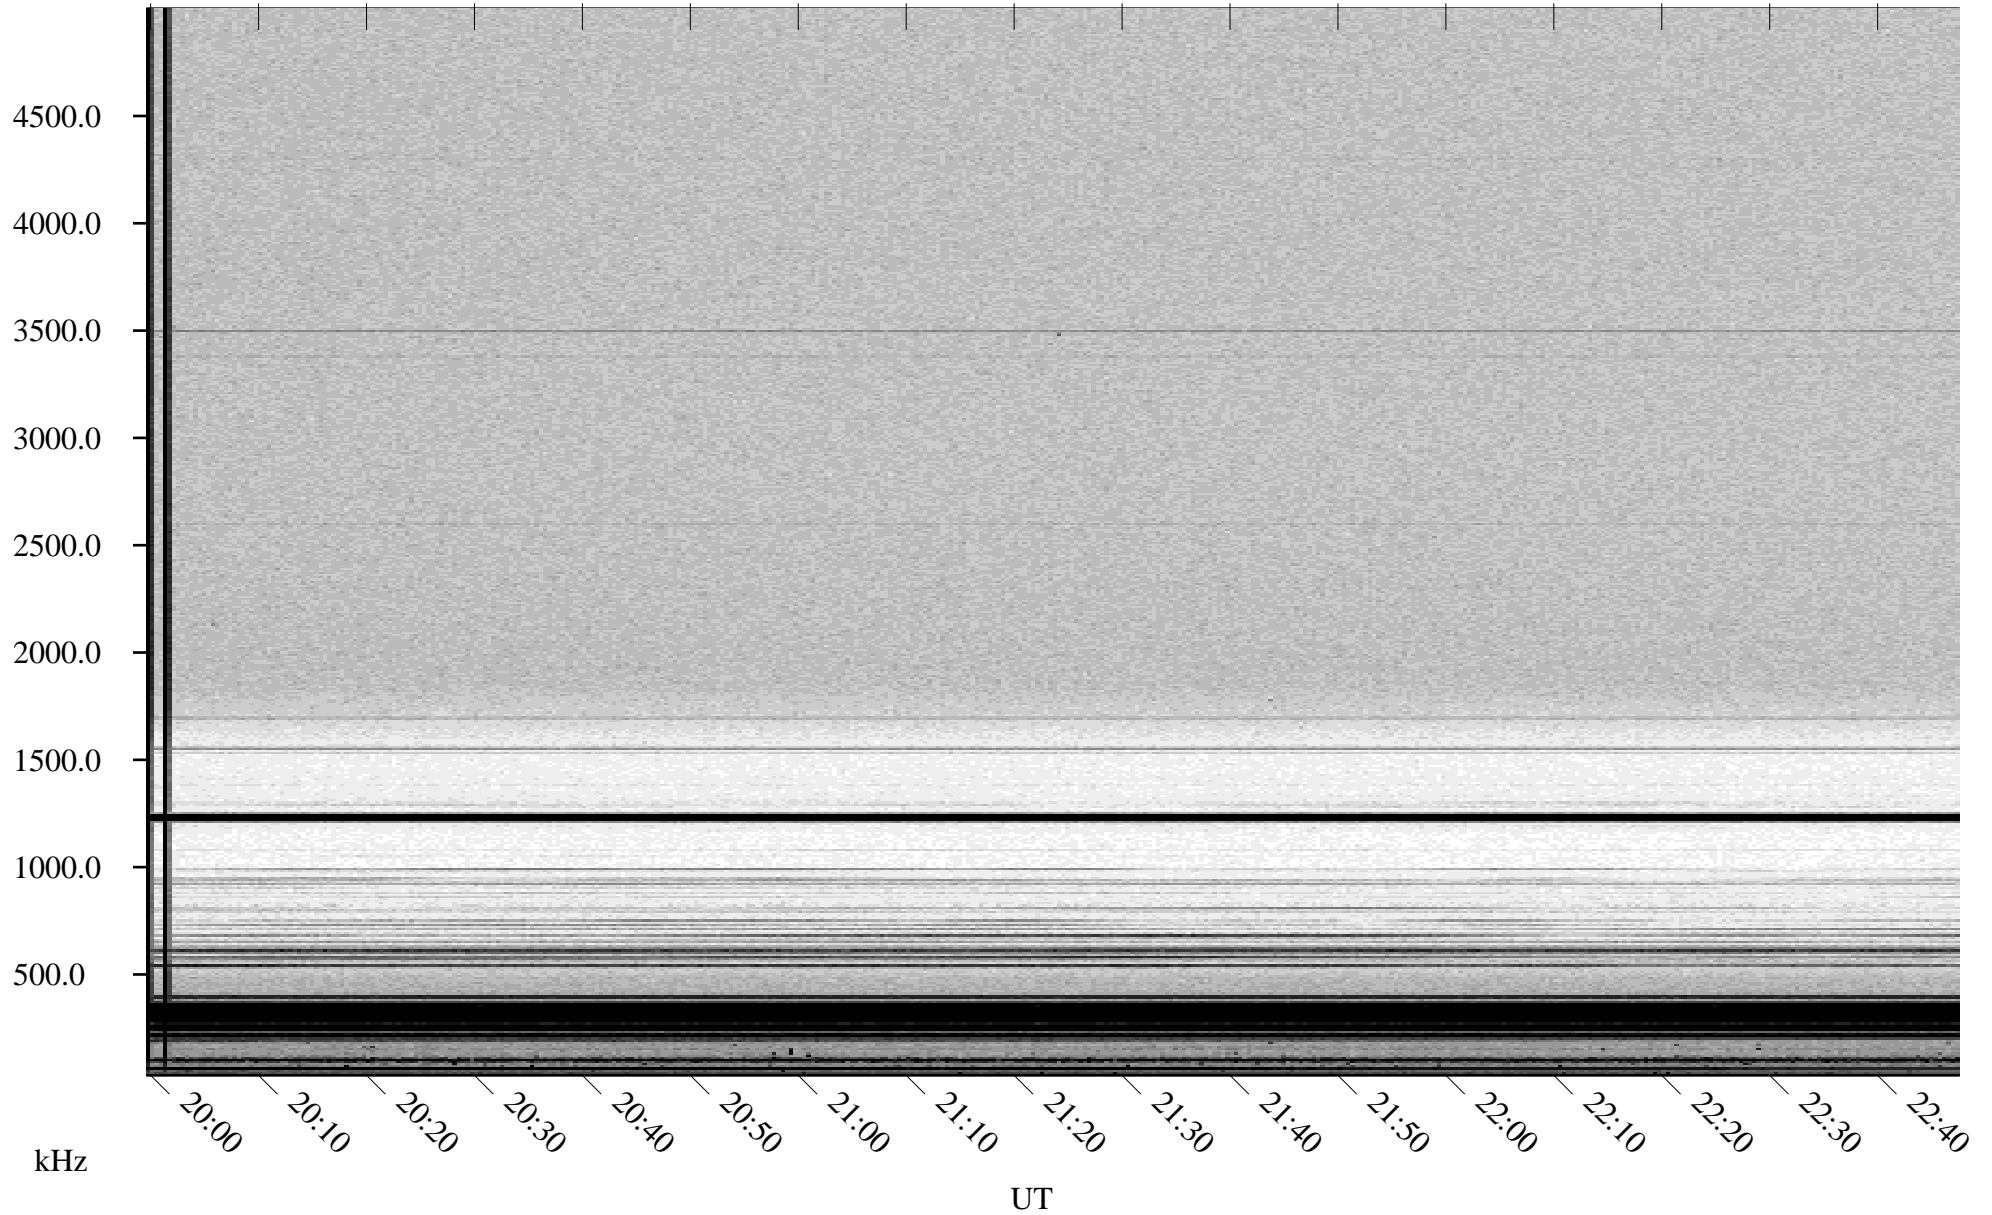

04/15/2001 Churchill, Manitoba

Linear Scale Black = 161 White = 15

ch011051.r00m max_12

Page 1

04/15/2001 Churchill, Manitoba

Linear Scale Black = 161 White = 15

ch011051.r00m max_12

Page 2

04/16/2001 Churchill, Manitoba

Linear Scale Black = 161 White = 15

ch01105l.r00m max_12

Page 3

04/16/2001 Churchill, Manitoba

Linear Scale Black = 161 White = 15

ch011051.r00m max_12

Page 4

04/16/2001 Churchill, Manitoba

Linear Scale Black = 161 White = 15

ch011051.r00m max_12

Page 5

04/16/2001 Churchill, Manitoba

Linear Scale Black = 161 White = 15

ch011051.r00m max_12

Page 6

04/16/2001 Churchill, Manitoba

Linear Scale Black = 161 White = 15

ch011051.r00m max_12

Page 7

04/16/2001 Churchill, Manitoba

Linear Scale Black = 161 White = 15

ch011051.r00m max_12

Page 8