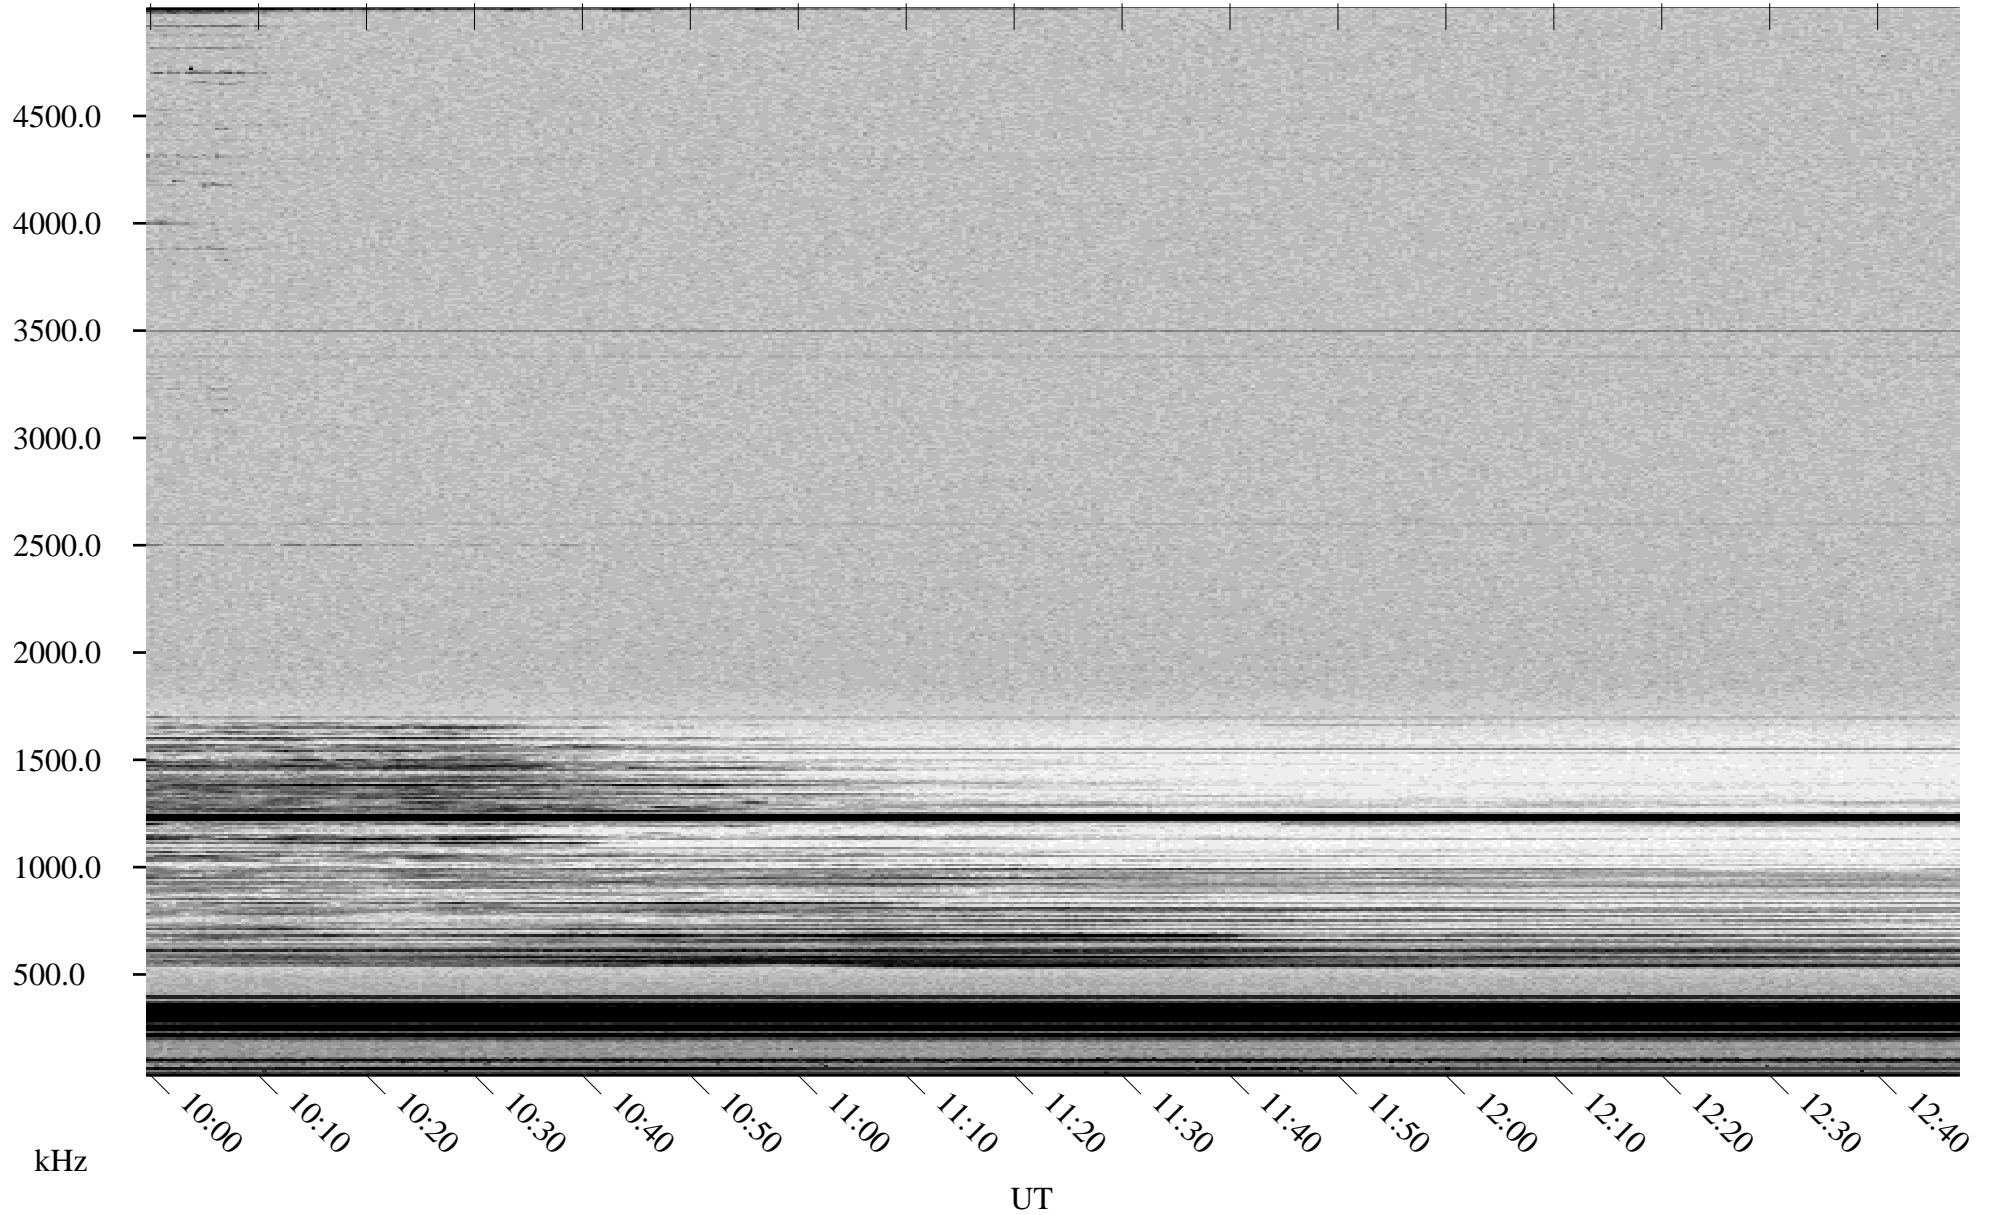

04/15/2001 Churchill, Manitoba

Linear Scale Black = 161 White = 15

ch011051.r00m max_12

Page 1

04/15/2001 Churchill, Manitoba

Linear Scale Black = 161 White = 15

ch011051.r00m max_12

Page 2

04/16/2001 Churchill, Manitoba

Linear Scale Black = 161 White = 15

ch01105l.r00m max_12

Page 3

04/16/2001 Churchill, Manitoba

Linear Scale Black = 161 White = 15

ch011051.r00m max_12

Page 4

04/16/2001 Churchill, Manitoba

Linear Scale Black = 161 White = 15

ch011051.r00m max_12

Page 5

04/16/2001 Churchill, Manitoba

Linear Scale Black = 161 White = 15

ch011051.r00m max_12

Page 6

04/16/2001 Churchill, Manitoba

Linear Scale Black = 161 White = 15

ch011051.r00m max_12

Page 7

04/16/2001 Churchill, Manitoba

Linear Scale Black = 161 White = 15

ch011051.r00m max_12

Page 8