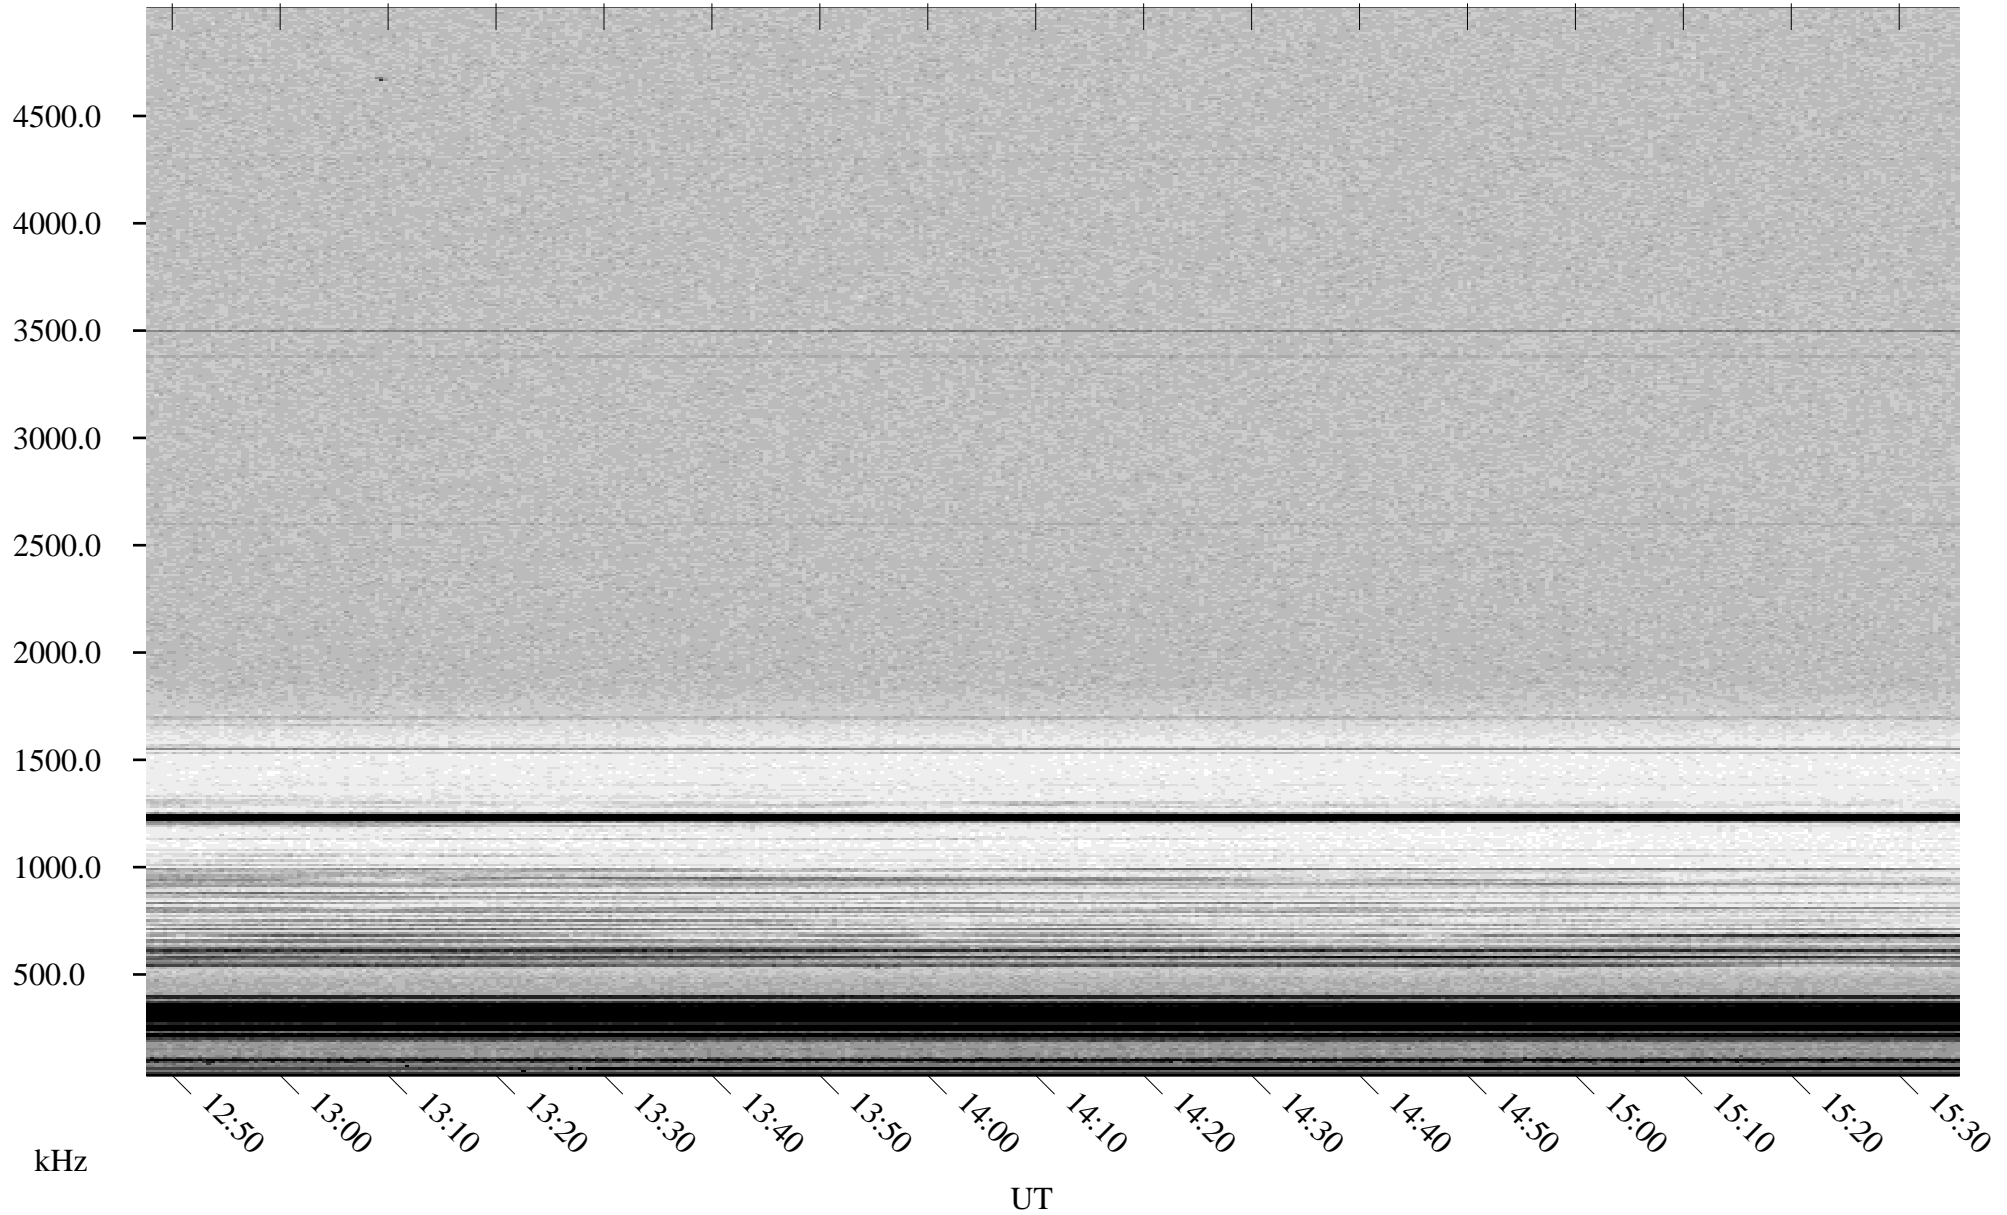

04/15/2001 Churchill, Manitoba

Linear Scale Black = 161 White = 15

ch011051.r00m max_12

Page 1

04/15/2001 Churchill, Manitoba

Linear Scale Black = 161 White = 15

ch011051.r00m max_12

Page 2

04/16/2001 Churchill, Manitoba

Linear Scale Black = 161 White = 15

ch01105l.r00m max_12

Page 3

04/16/2001 Churchill, Manitoba

Linear Scale Black = 161 White = 15

ch011051.r00m max_12

Page 4

04/16/2001 Churchill, Manitoba

Linear Scale Black = 161 White = 15

ch011051.r00m max_12

Page 5

04/16/2001 Churchill, Manitoba

Linear Scale Black = 161 White = 15

ch011051.r00m max_12

Page 6

04/16/2001 Churchill, Manitoba

Linear Scale Black = 161 White = 15

ch011051.r00m max_12

Page 7

04/16/2001 Churchill, Manitoba

Linear Scale Black = 161 White = 15

ch011051.r00m max_12

Page 8