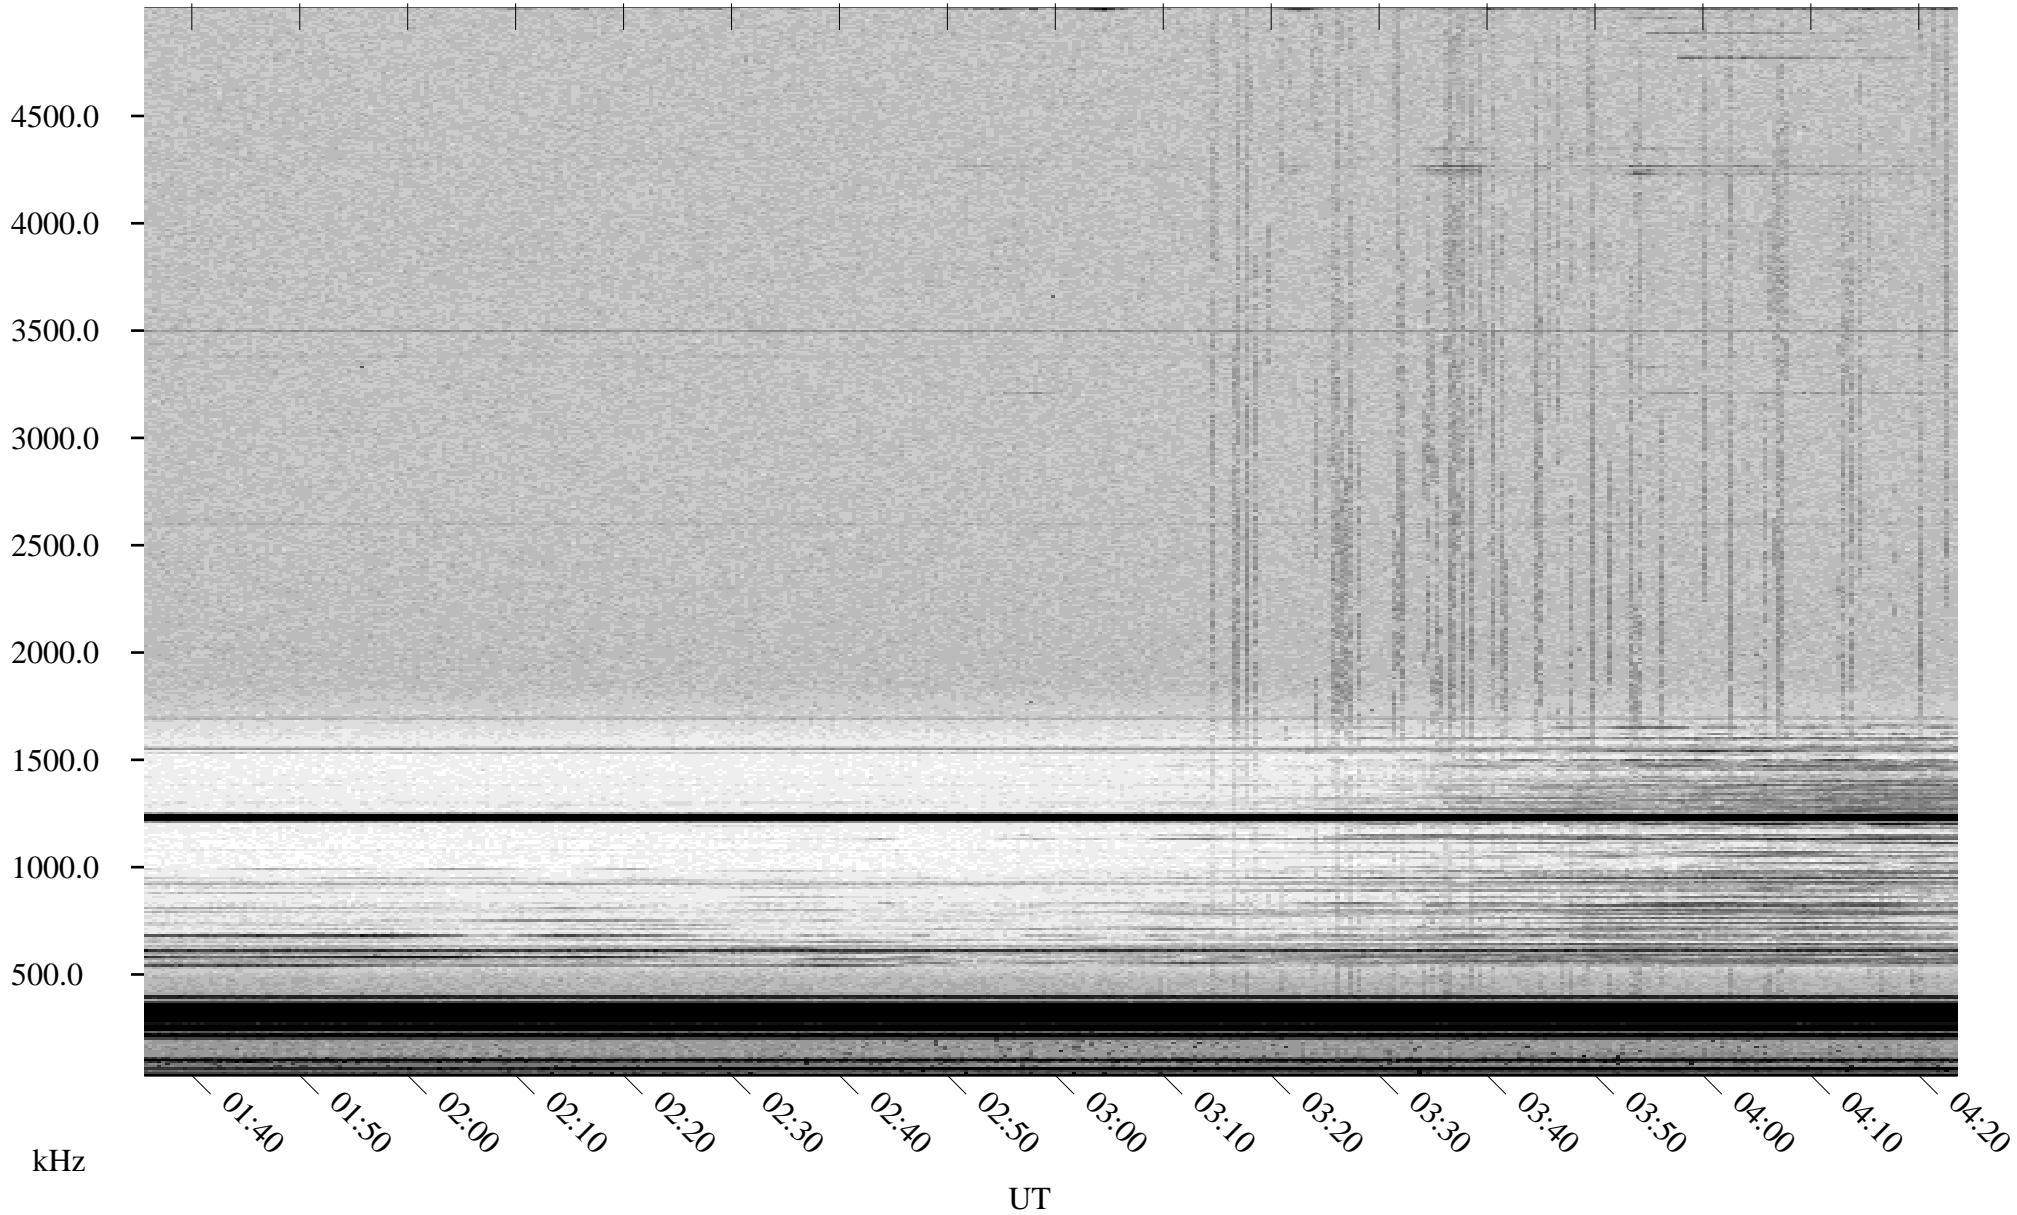

04/15/2001 Churchill, Manitoba

Linear Scale Black = 161 White = 15

ch011051.r00m max_12

Page 1

04/15/2001 Churchill, Manitoba

Linear Scale Black = 161 White = 15

ch011051.r00m max_12

Page 2

04/16/2001 Churchill, Manitoba

Linear Scale Black = 161 White = 15

ch01105l.r00m max_12

Page 3

04/16/2001 Churchill, Manitoba

Linear Scale Black = 161 White = 15

ch011051.r00m max_12

Page 4

04/16/2001 Churchill, Manitoba

Linear Scale Black = 161 White = 15

ch011051.r00m max_12

Page 5

04/16/2001 Churchill, Manitoba

Linear Scale Black = 161 White = 15

ch011051.r00m max_12

Page 6

04/16/2001 Churchill, Manitoba

Linear Scale Black = 161 White = 15

ch011051.r00m max_12

Page 7

04/16/2001 Churchill, Manitoba

Linear Scale Black = 161 White = 15

ch011051.r00m max_12

Page 8