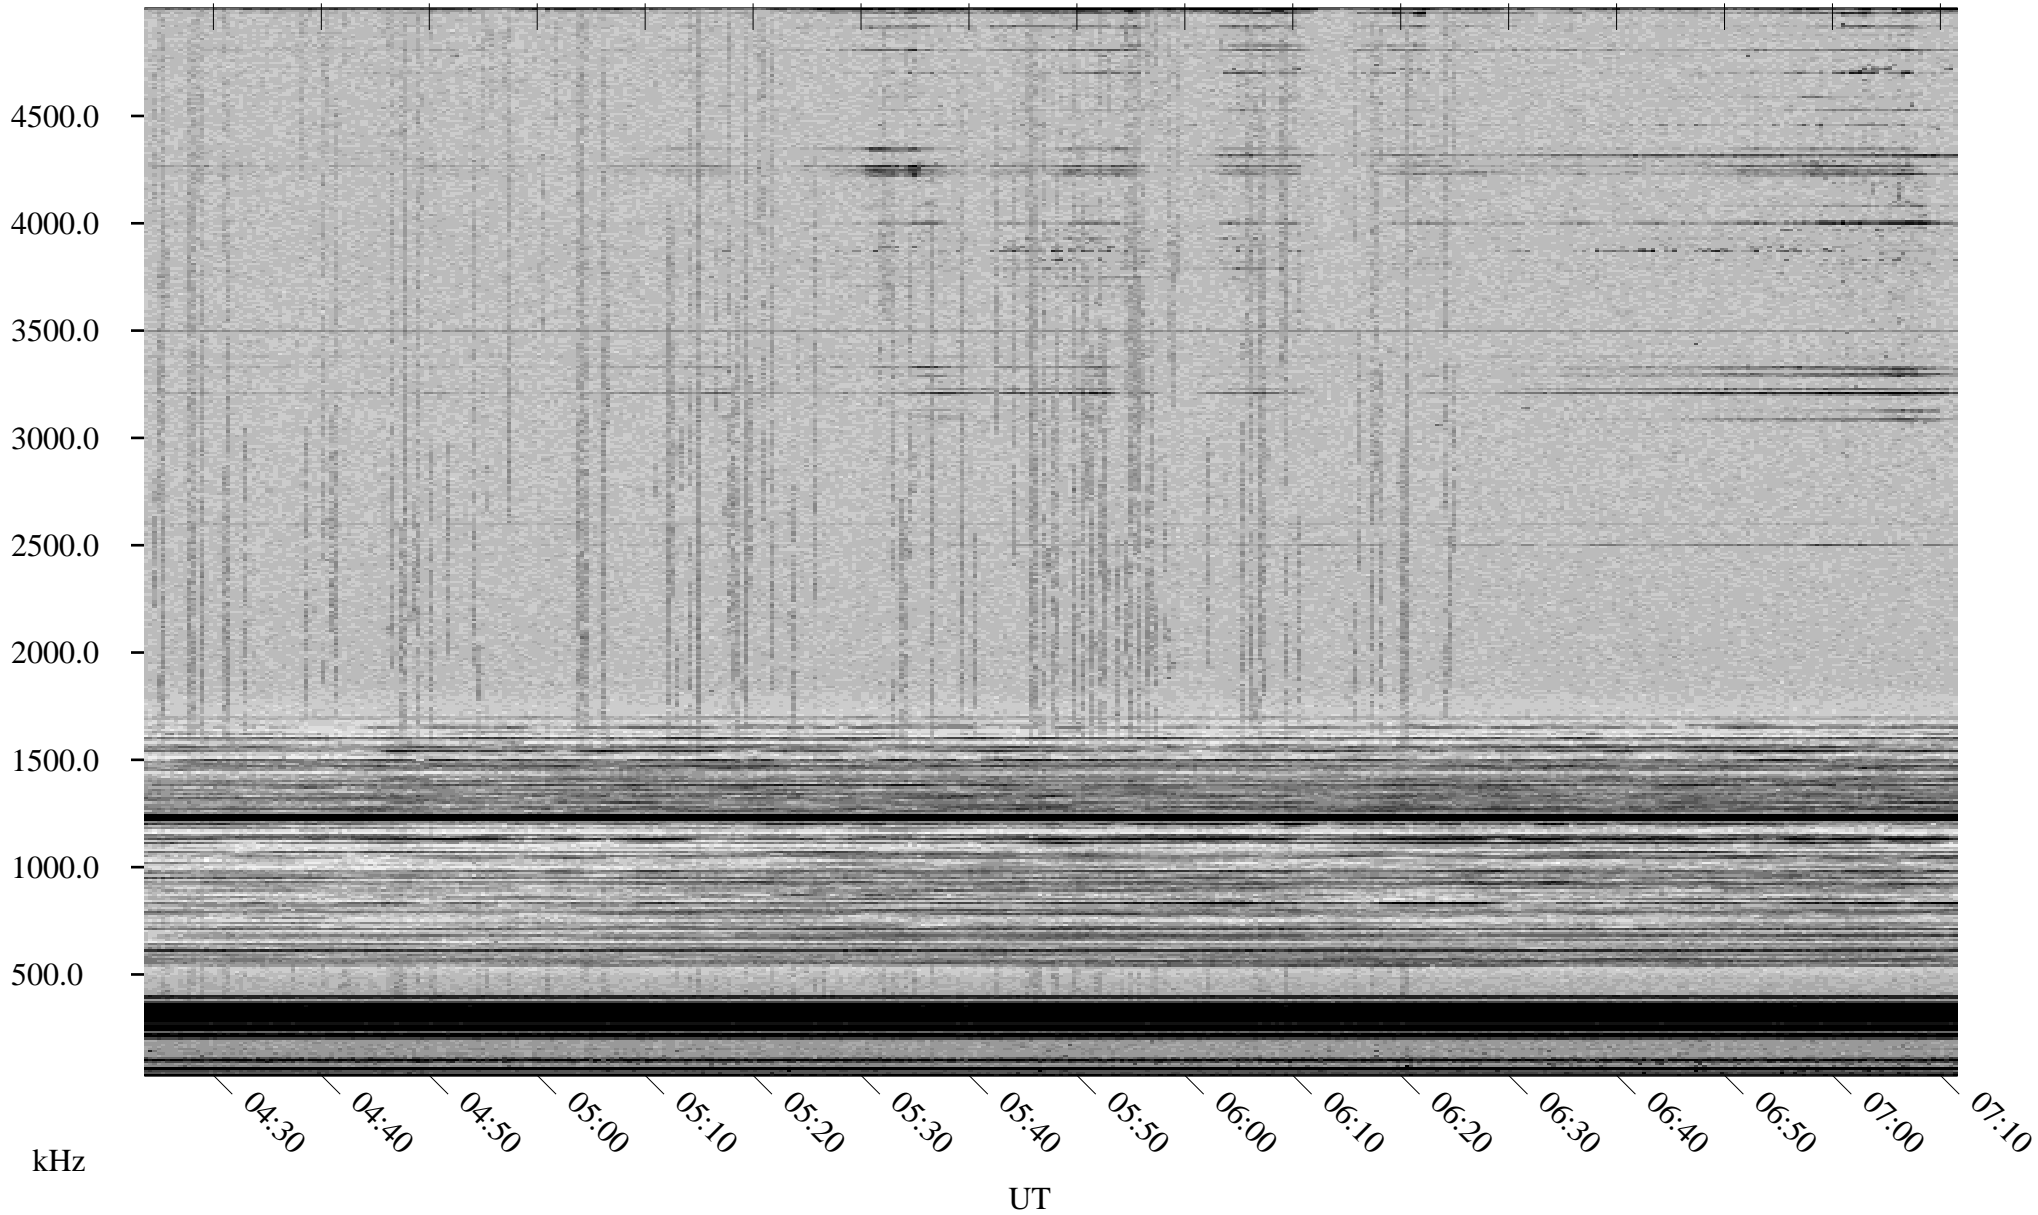

04/15/2001 Churchill, Manitoba

Linear Scale Black = 161 White = 15

ch011051.r00m max_12

Page 1

04/15/2001 Churchill, Manitoba

Linear Scale Black = 161 White = 15

ch011051.r00m max_12

Page 2

04/16/2001 Churchill, Manitoba

Linear Scale Black = 161 White = 15

ch01105l.r00m max_12

Page 3

04/16/2001 Churchill, Manitoba

Linear Scale Black = 161 White = 15

ch011051.r00m max_12

Page 4

04/16/2001 Churchill, Manitoba

Linear Scale Black = 161 White = 15

ch011051.r00m max_12

Page 5

04/16/2001 Churchill, Manitoba

Linear Scale Black = 161 White = 15

ch011051.r00m max_12

Page 6

04/16/2001 Churchill, Manitoba

Linear Scale Black = 161 White = 15

ch011051.r00m max_12

Page 7

04/16/2001 Churchill, Manitoba

Linear Scale Black = 161 White = 15

ch011051.r00m max_12

Page 8