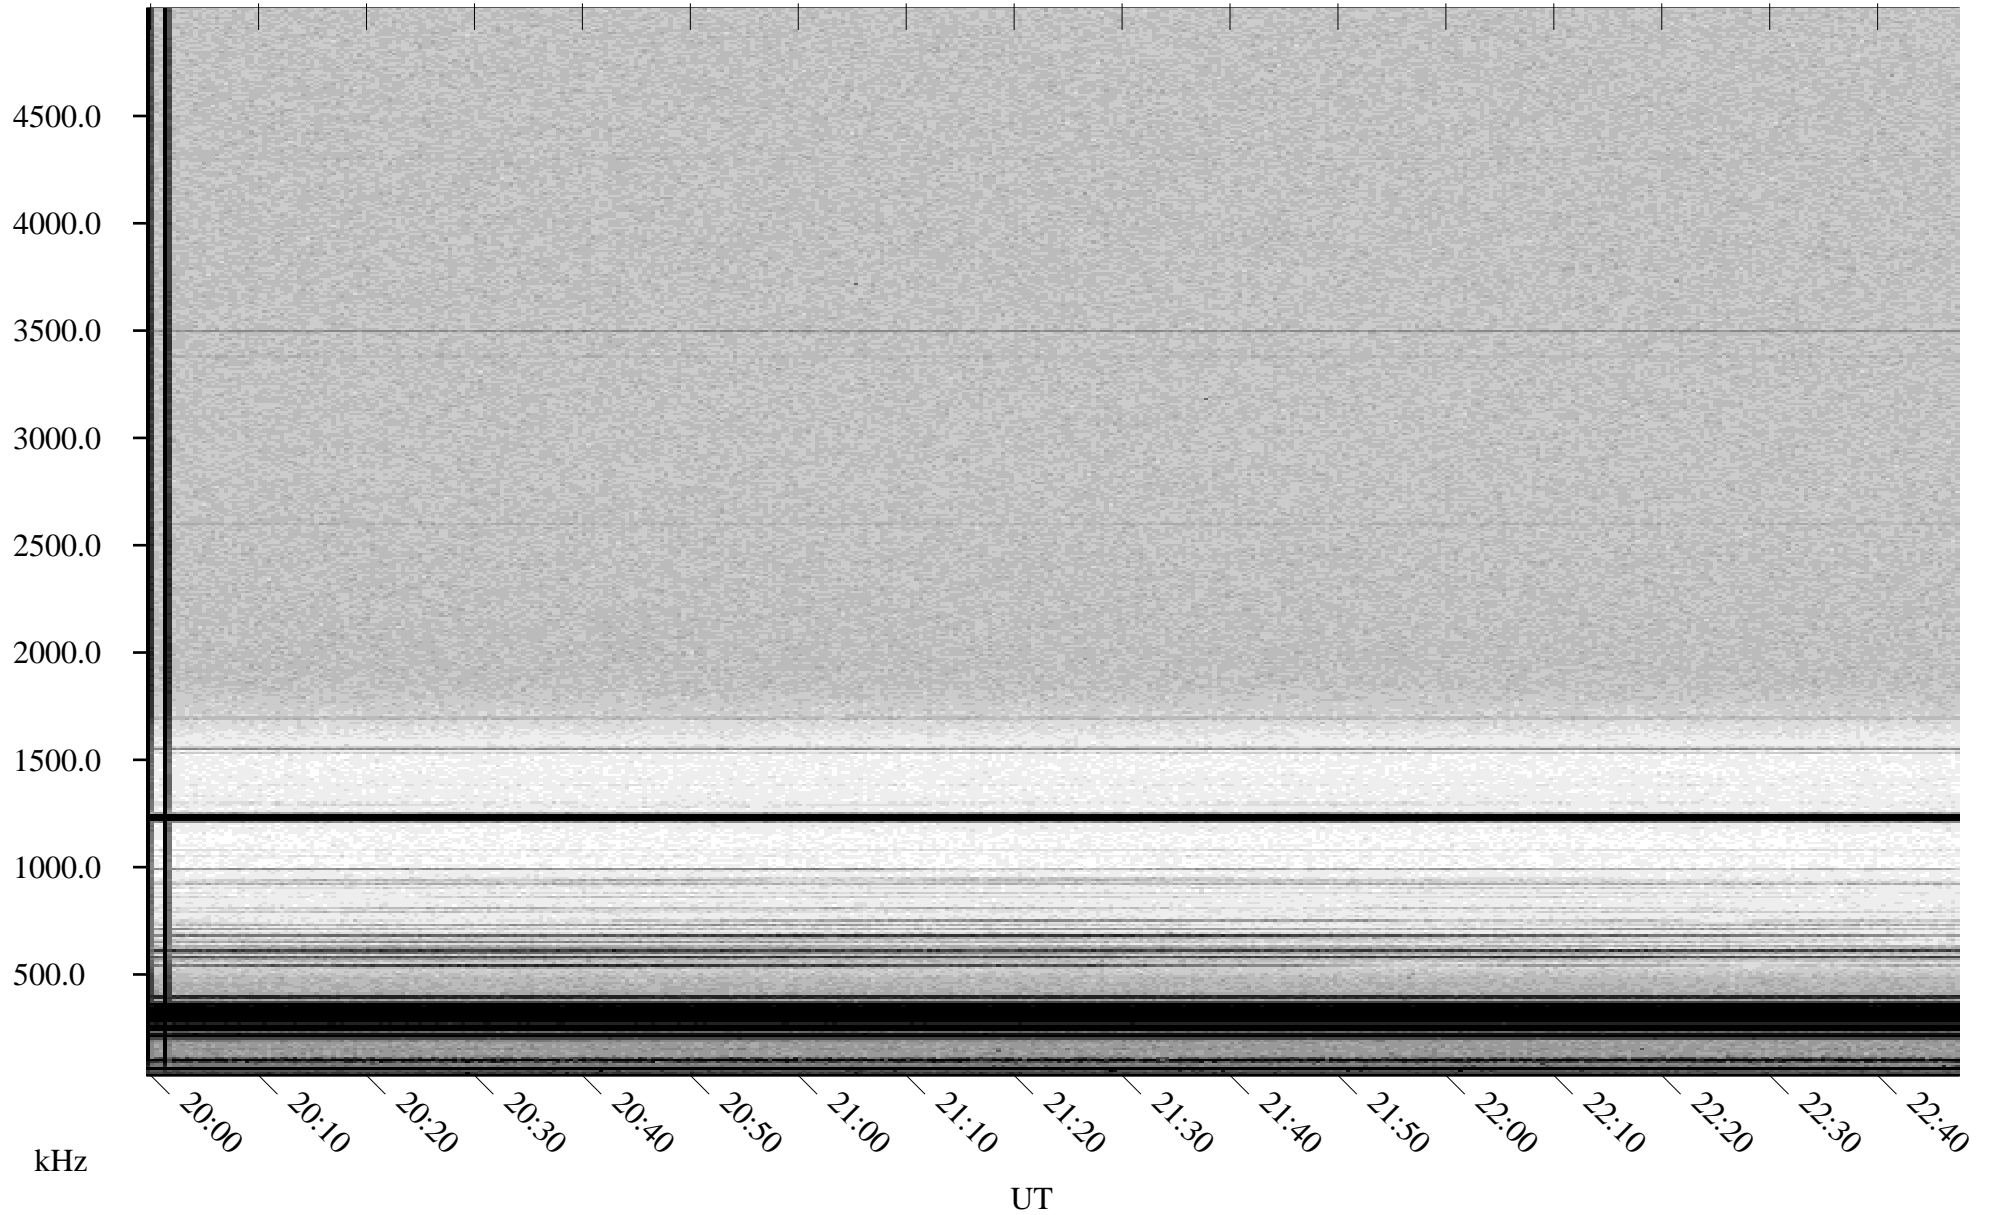

04/16/2001 Churchill, Manitoba

Linear Scale Black = 161 White = 15

ch01106l.r00m max_12

Page 1

04/16/2001 Churchill, Manitoba

Linear Scale Black = 161 White = 15

ch01106l.r00m max_12

Page 2

04/17/2001 Churchill, Manitoba

Linear Scale Black = 161 White = 15

ch01106l.r00m max_12

Page 3

04/17/2001 Churchill, Manitoba

Linear Scale Black = 161 White = 15

ch01106l.r00m max_12

Page 4

04/17/2001 Churchill, Manitoba

Linear Scale Black = 161 White = 15

ch01106l.r00m max_12

Page 5

04/17/2001 Churchill, Manitoba

Linear Scale Black = 161 White = 15

ch01106l.r00m max_12

Page 6

04/17/2001 Churchill, Manitoba

Linear Scale Black = 161 White = 15

ch01106l.r00m max_12

Page 7

04/17/2001 Churchill, Manitoba

Linear Scale Black = 161 White = 15

ch01106l.r00m max_12