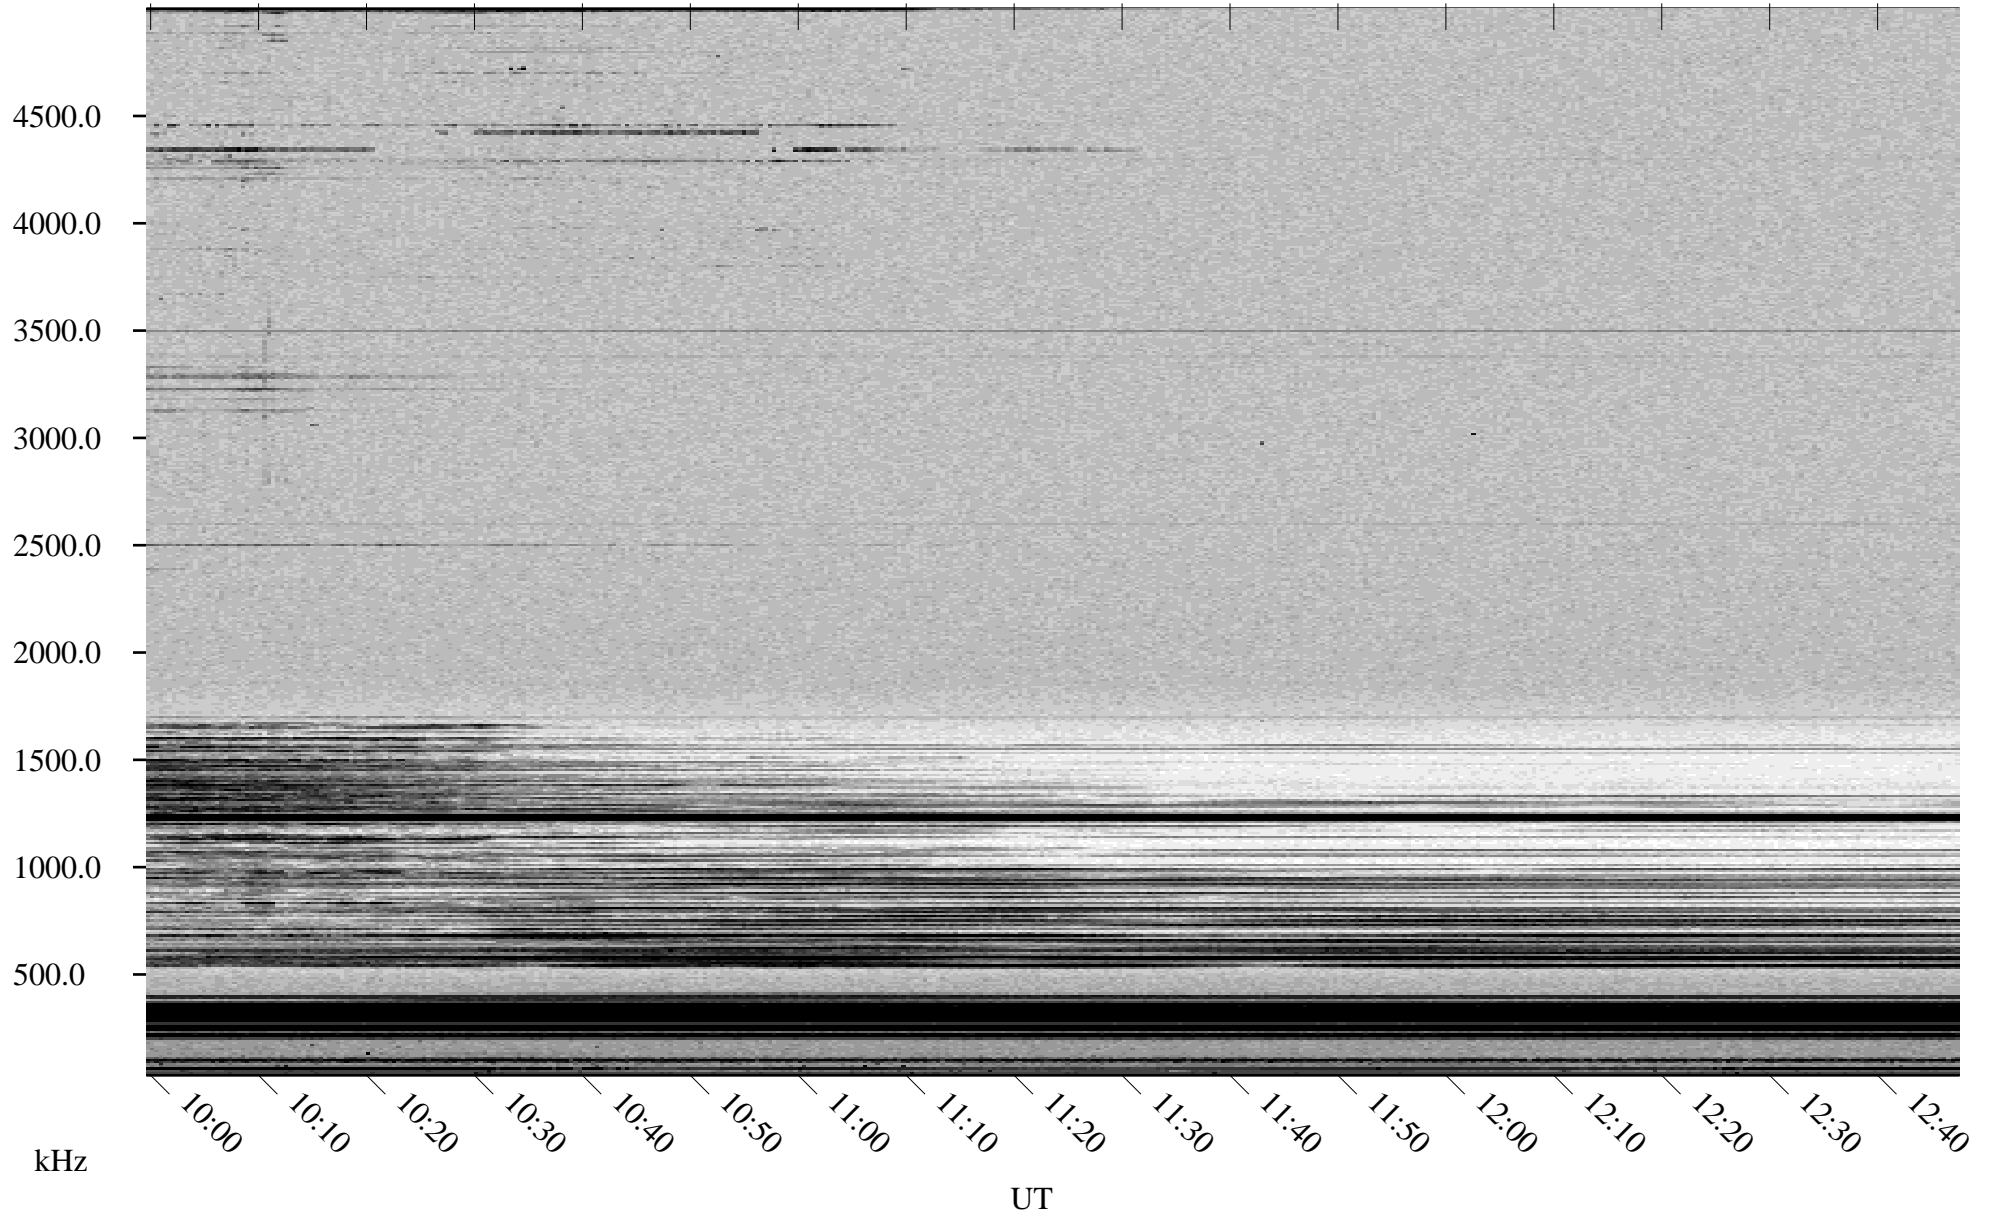

04/16/2001 Churchill, Manitoba

Linear Scale Black = 161 White = 15

ch01106l.r00m max_12

Page 1

04/16/2001 Churchill, Manitoba

Linear Scale Black = 161 White = 15

ch01106l.r00m max_12

Page 2

04/17/2001 Churchill, Manitoba

Linear Scale Black = 161 White = 15

ch01106l.r00m max_12

Page 3

04/17/2001 Churchill, Manitoba

Linear Scale Black = 161 White = 15

ch01106l.r00m max_12

Page 4

04/17/2001 Churchill, Manitoba

Linear Scale Black = 161 White = 15

ch01106l.r00m max_12

Page 5

04/17/2001 Churchill, Manitoba

Linear Scale Black = 161 White = 15

ch01106l.r00m max_12

Page 6

04/17/2001 Churchill, Manitoba

Linear Scale Black = 161 White = 15

ch01106l.r00m max_12

Page 7

04/17/2001 Churchill, Manitoba

Linear Scale Black = 161 White = 15

ch01106l.r00m max_12