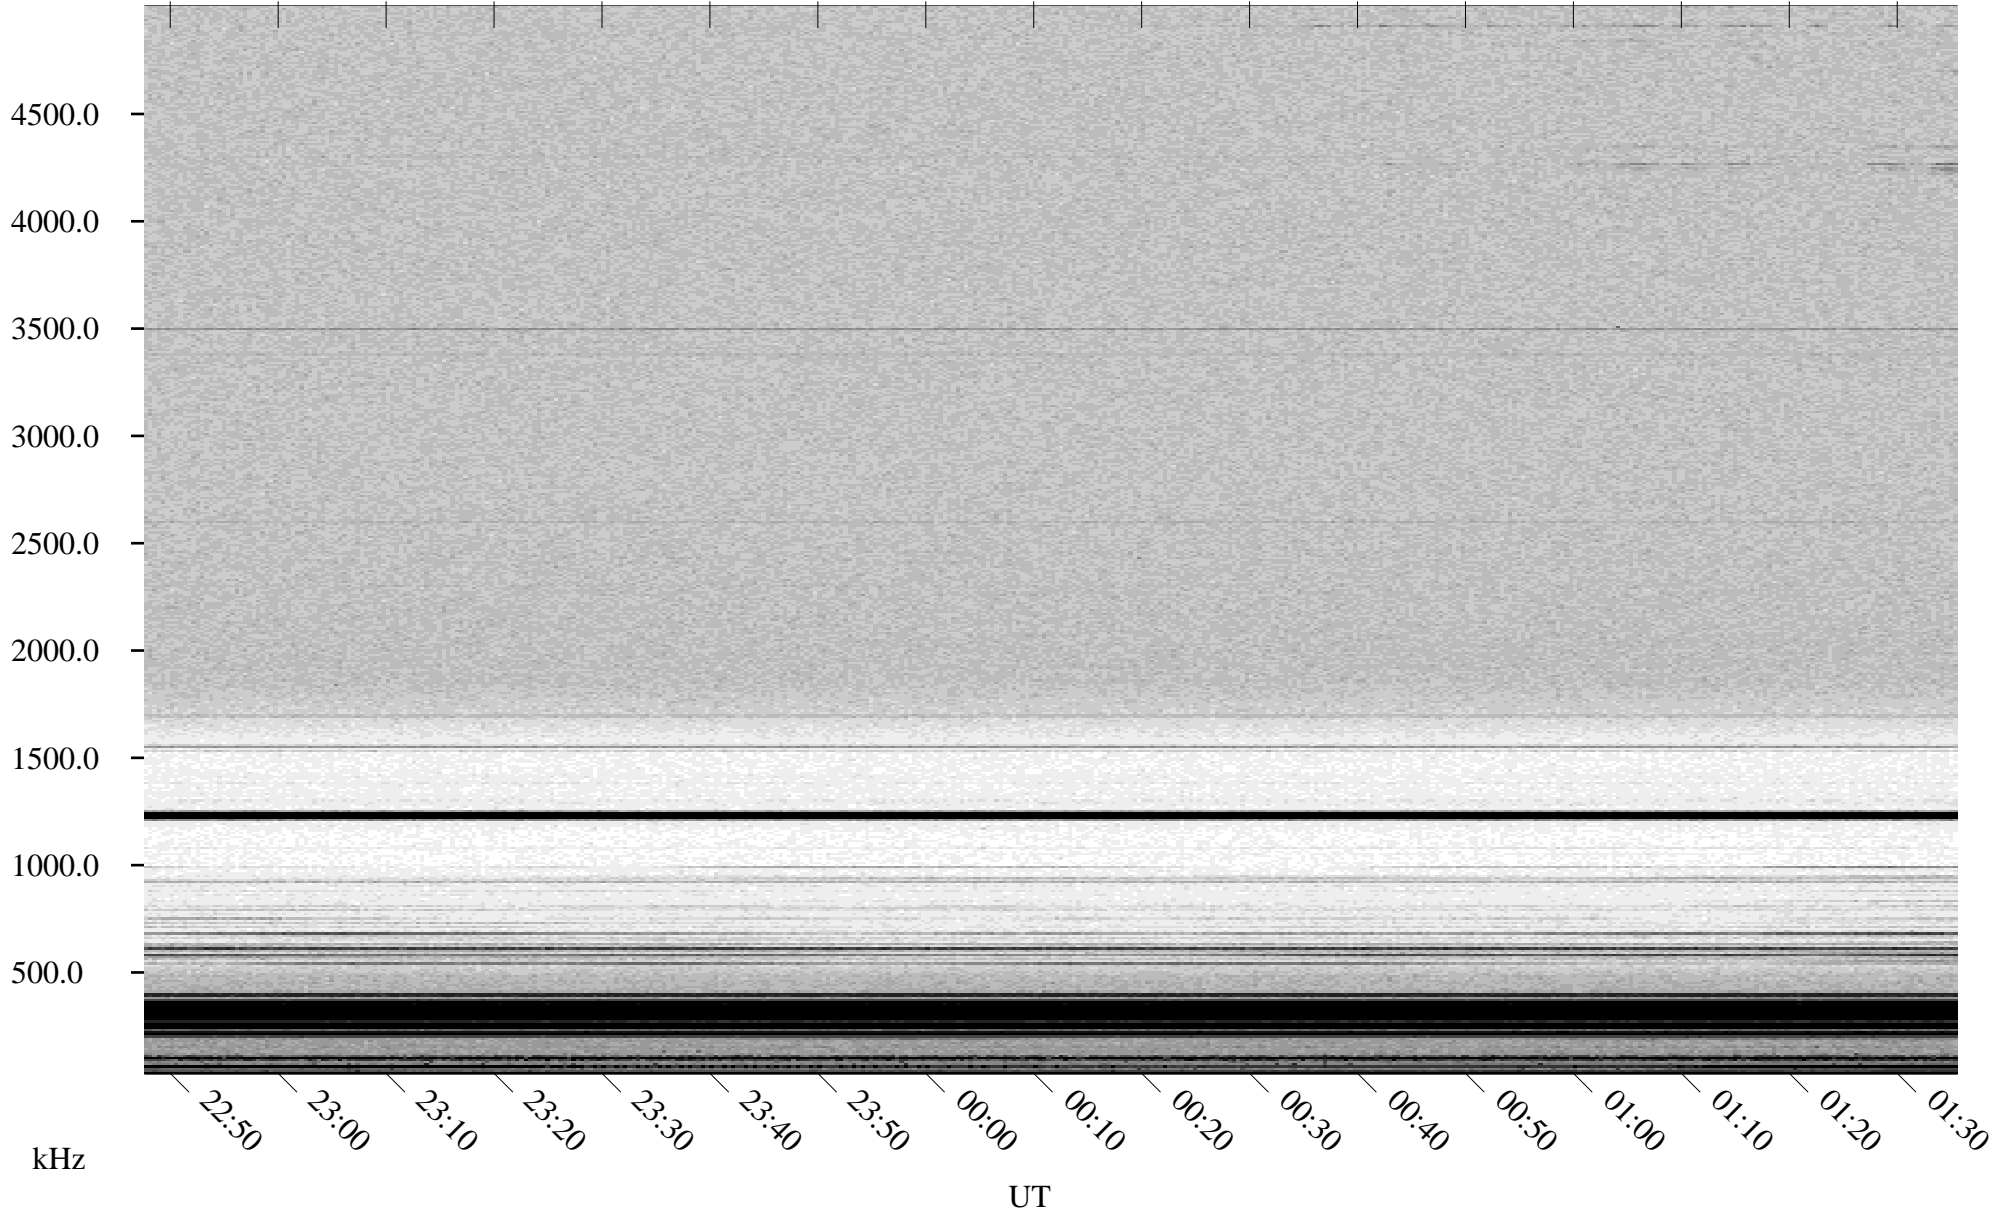

04/16/2001 Churchill, Manitoba

Linear Scale Black = 161 White = 15

ch01106l.r00m max_12

Page 1

04/16/2001 Churchill, Manitoba

Linear Scale Black = 161 White = 15

ch01106l.r00m max_12

Page 2

04/17/2001 Churchill, Manitoba

Linear Scale Black = 161 White = 15

ch01106l.r00m max_12

Page 3

04/17/2001 Churchill, Manitoba

Linear Scale Black = 161 White = 15

ch01106l.r00m max_12

Page 4

04/17/2001 Churchill, Manitoba

Linear Scale Black = 161 White = 15

ch01106l.r00m max_12

Page 5

04/17/2001 Churchill, Manitoba

Linear Scale Black = 161 White = 15

ch01106l.r00m max_12

Page 6

04/17/2001 Churchill, Manitoba

Linear Scale Black = 161 White = 15

ch01106l.r00m max_12

Page 7

04/17/2001 Churchill, Manitoba

Linear Scale Black = 161 White = 15

ch01106l.r00m max_12