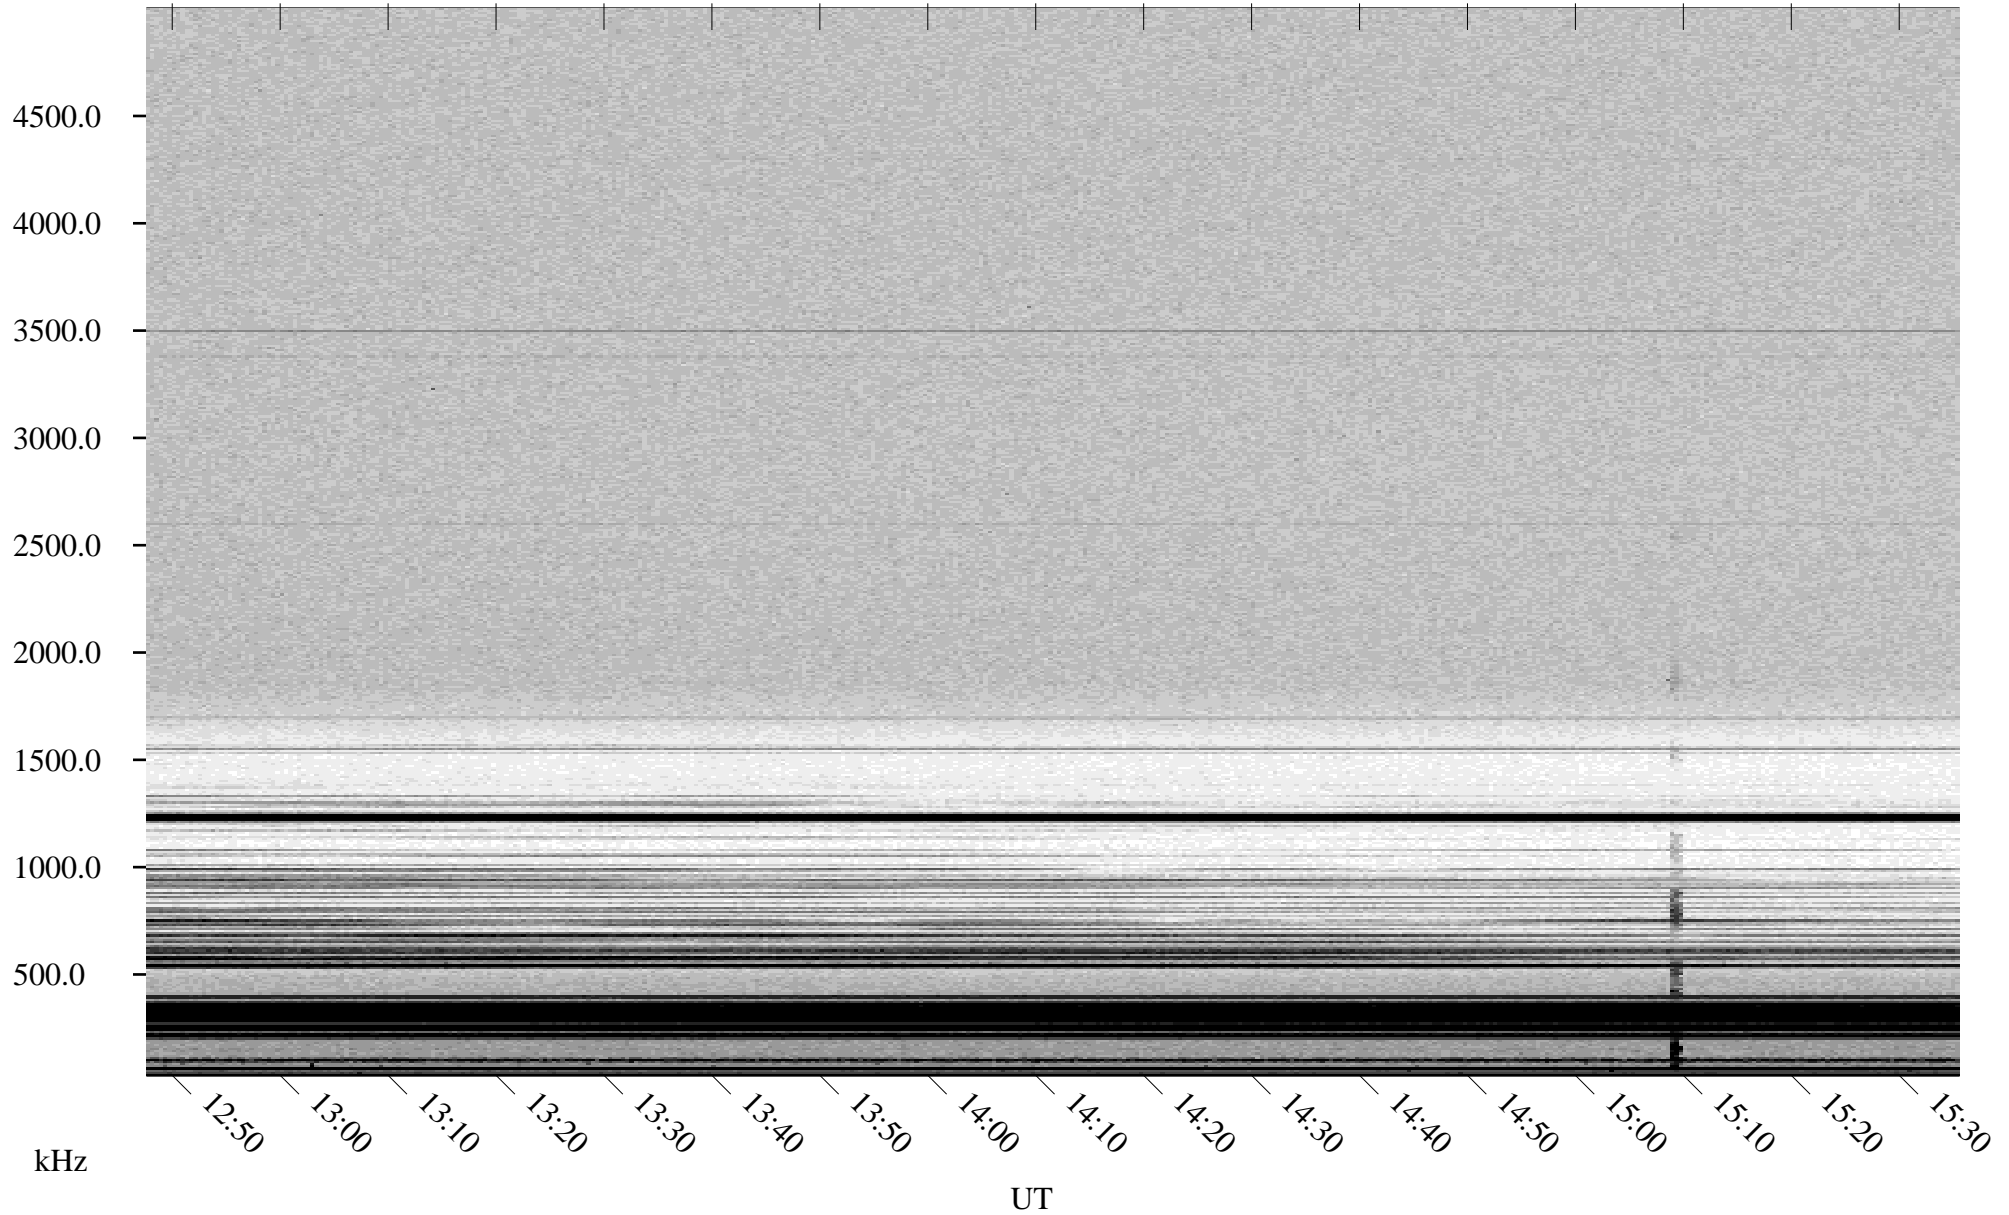

04/16/2001 Churchill, Manitoba

Linear Scale Black = 161 White = 15

ch01106l.r00m max_12

Page 1

04/16/2001 Churchill, Manitoba

Linear Scale Black = 161 White = 15

ch01106l.r00m max_12

Page 2

04/17/2001 Churchill, Manitoba

Linear Scale Black = 161 White = 15

ch01106l.r00m max_12

Page 3

04/17/2001 Churchill, Manitoba

Linear Scale Black = 161 White = 15

ch01106l.r00m max_12

Page 4

04/17/2001 Churchill, Manitoba

Linear Scale Black = 161 White = 15

ch01106l.r00m max_12

Page 5

04/17/2001 Churchill, Manitoba

Linear Scale Black = 161 White = 15

ch01106l.r00m max_12

Page 6

04/17/2001 Churchill, Manitoba

Linear Scale Black = 161 White = 15

ch01106l.r00m max_12

Page 7

04/17/2001 Churchill, Manitoba

Linear Scale Black = 161 White = 15

ch01106l.r00m max_12