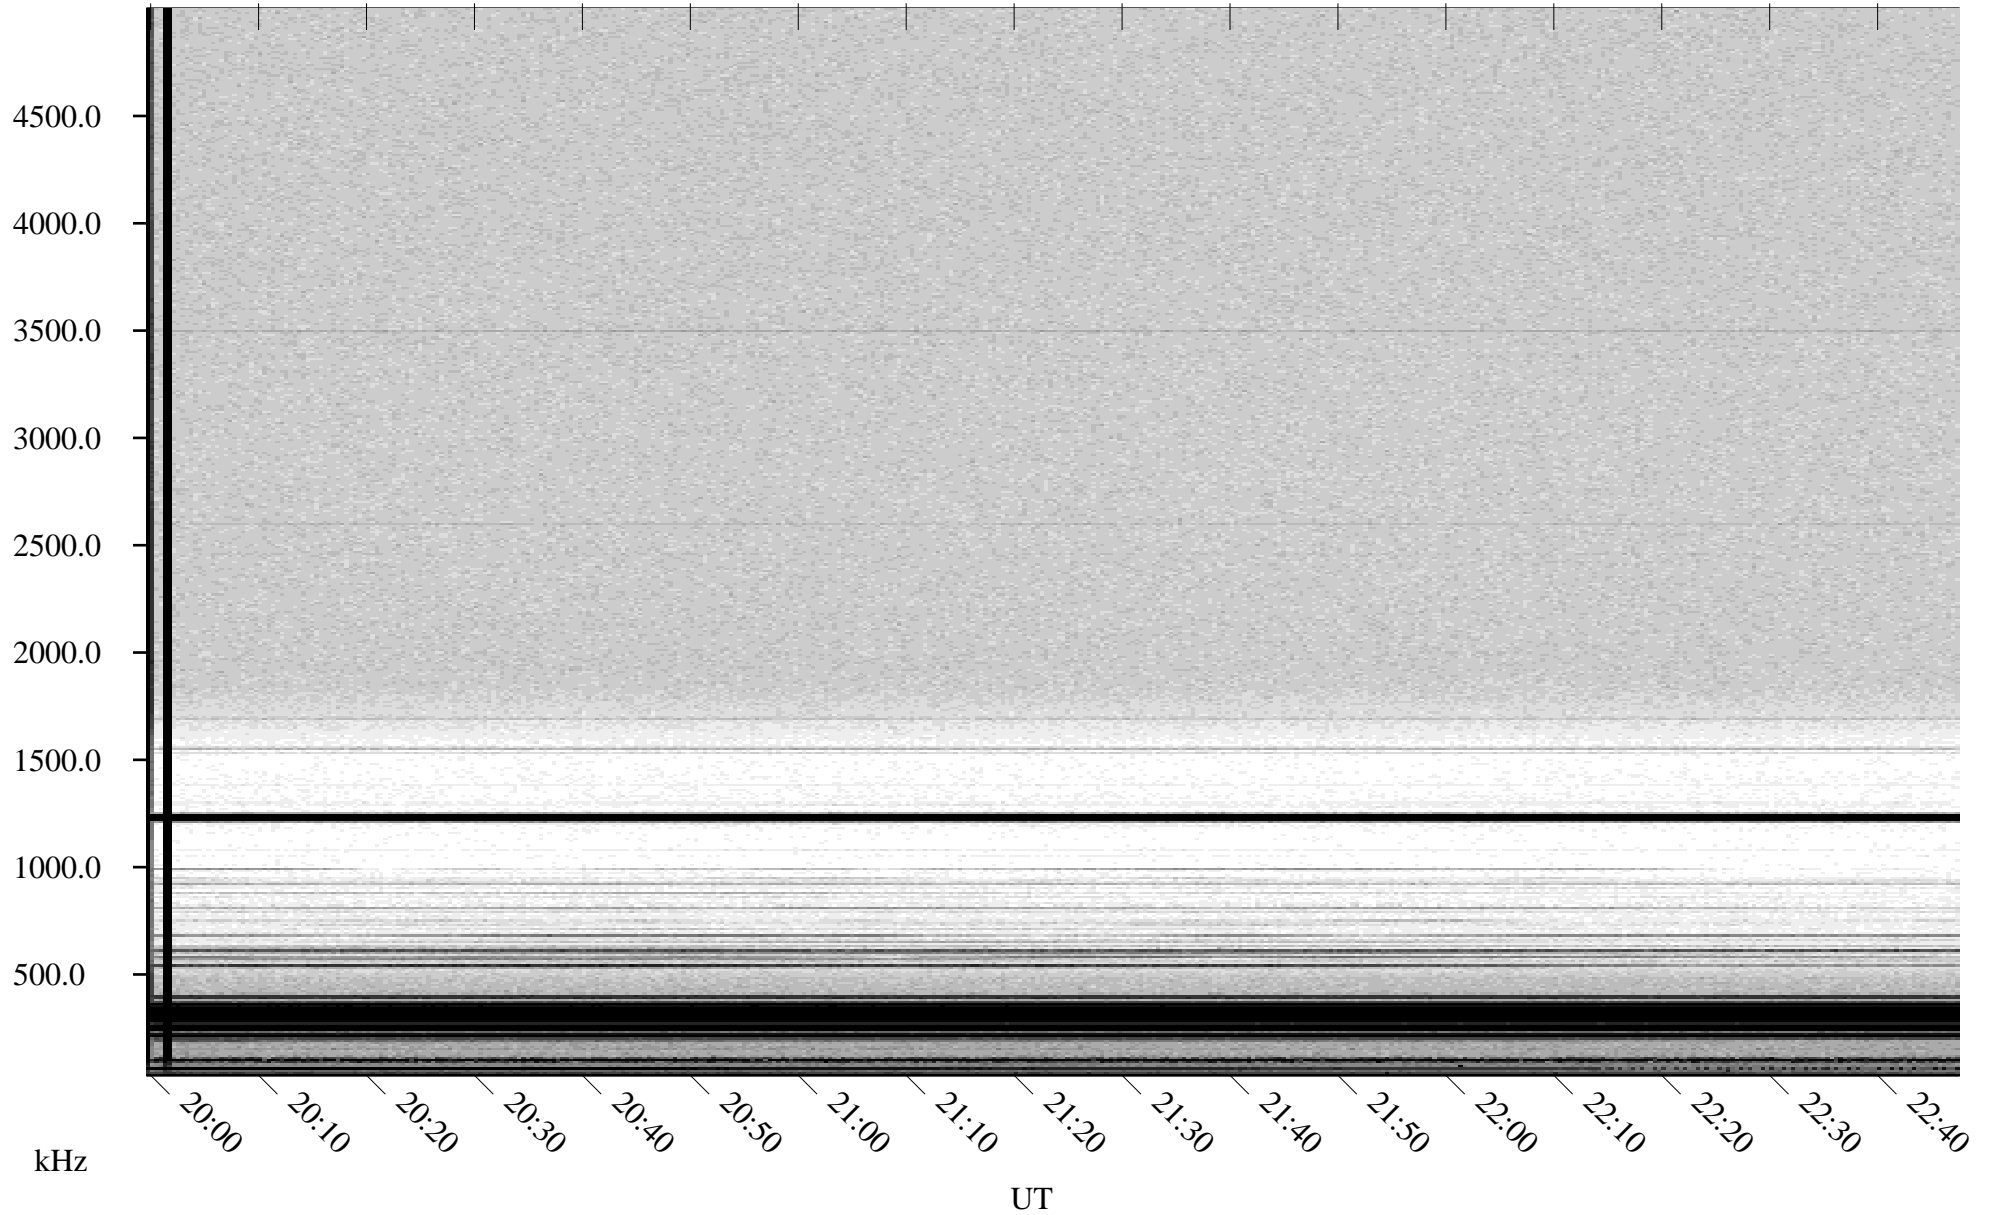

# 04/18/2001 Churchill, Manitoba

Linear Scale    Black = 161    White = 15

ch01108l.r00m max\_12

Page 1

# 04/18/2001 Churchill, Manitoba

Linear Scale    Black = 161    White = 15

ch01108l.r00m max\_12

Page 2

# 04/19/2001 Churchill, Manitoba

Linear Scale    Black = 161    White = 15

ch01108l.r00m max\_12

Page 3

# 04/19/2001 Churchill, Manitoba

Linear Scale    Black = 161    White = 15

ch01108l.r00m max\_12

Page 4