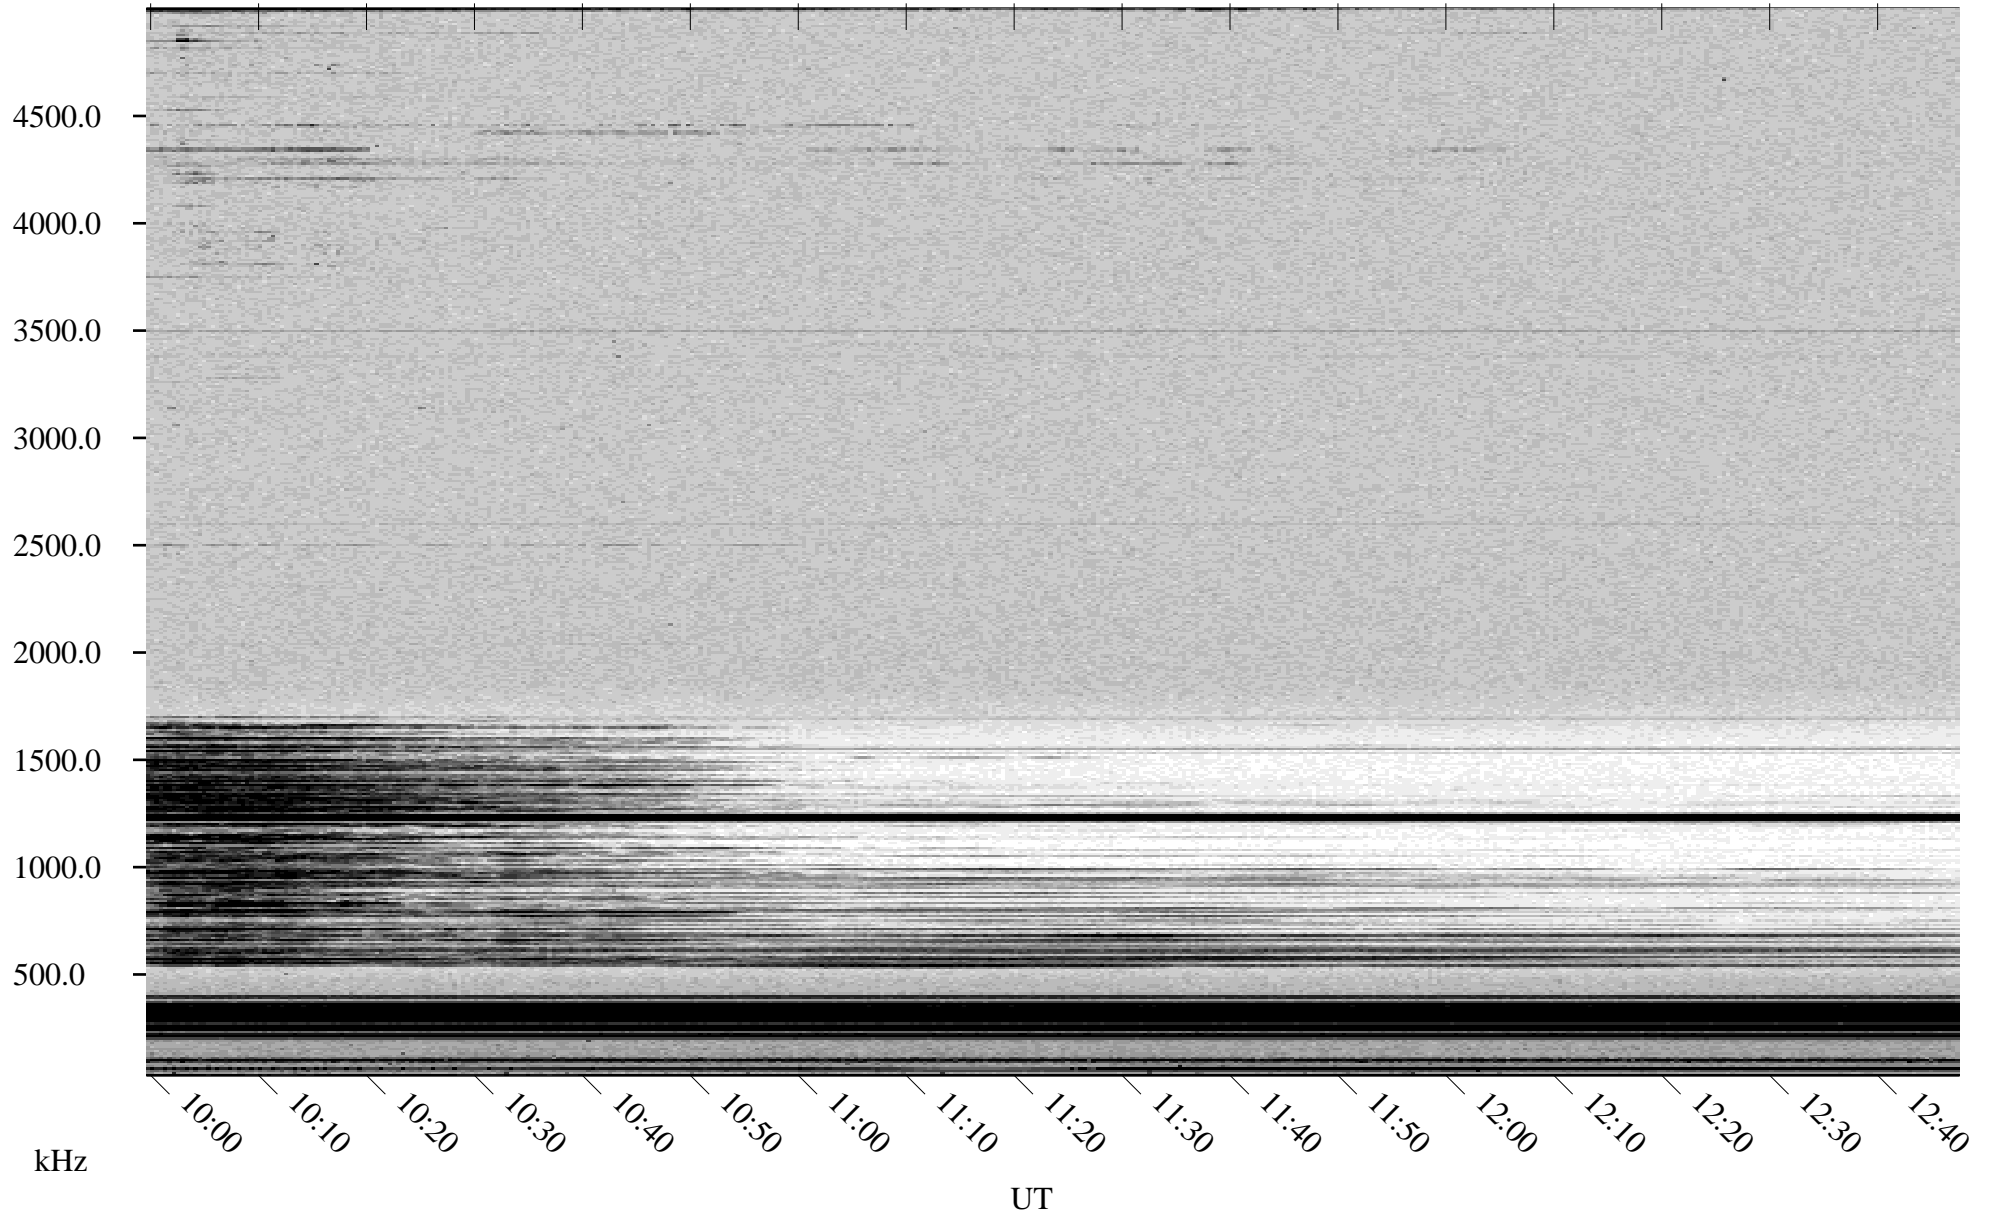

# 04/19/2001 Churchill, Manitoba

Linear Scale    Black = 161    White = 15

ch01108l.r00m max\_12

Page 5

# 04/19/2001 Churchill, Manitoba

Linear Scale    Black = 161    White = 15

ch01108l.r00m max\_12

Page 6

# 04/19/2001 Churchill, Manitoba

Linear Scale    Black = 161    White = 15

ch01108l.r00m max\_12

Page 7