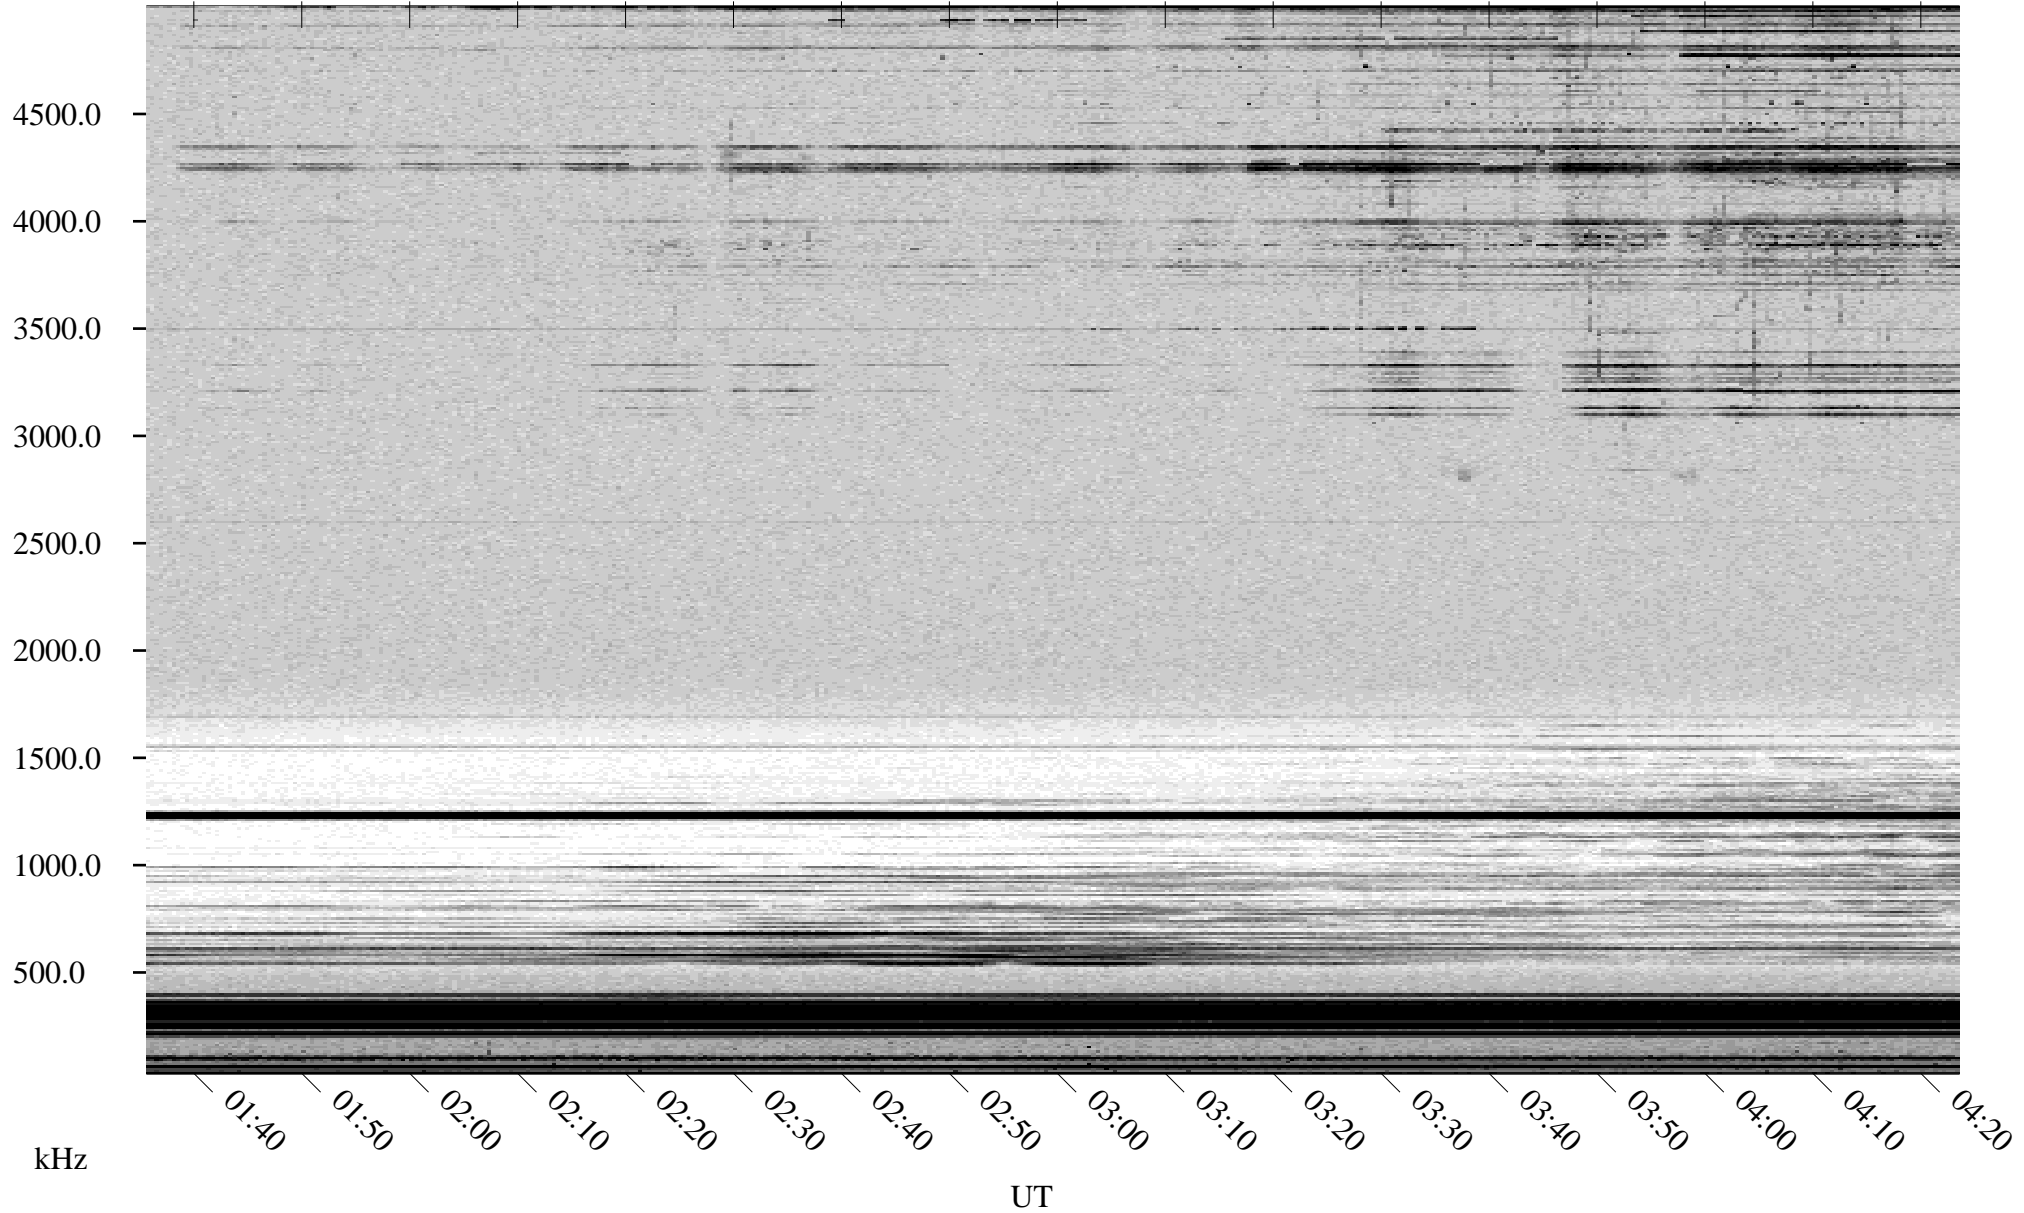

# 04/18/2001 Churchill, Manitoba

Linear Scale    Black = 161    White = 15

ch01108l.r00m max\_12

Page 1

# 04/18/2001 Churchill, Manitoba

Linear Scale    Black = 161    White = 15

ch01108l.r00m max\_12

Page 2

# 04/19/2001 Churchill, Manitoba

Linear Scale    Black = 161    White = 15

ch01108l.r00m max\_12

Page 3

# 04/19/2001 Churchill, Manitoba

Linear Scale    Black = 161    White = 15

ch01108l.r00m max\_12

Page 4