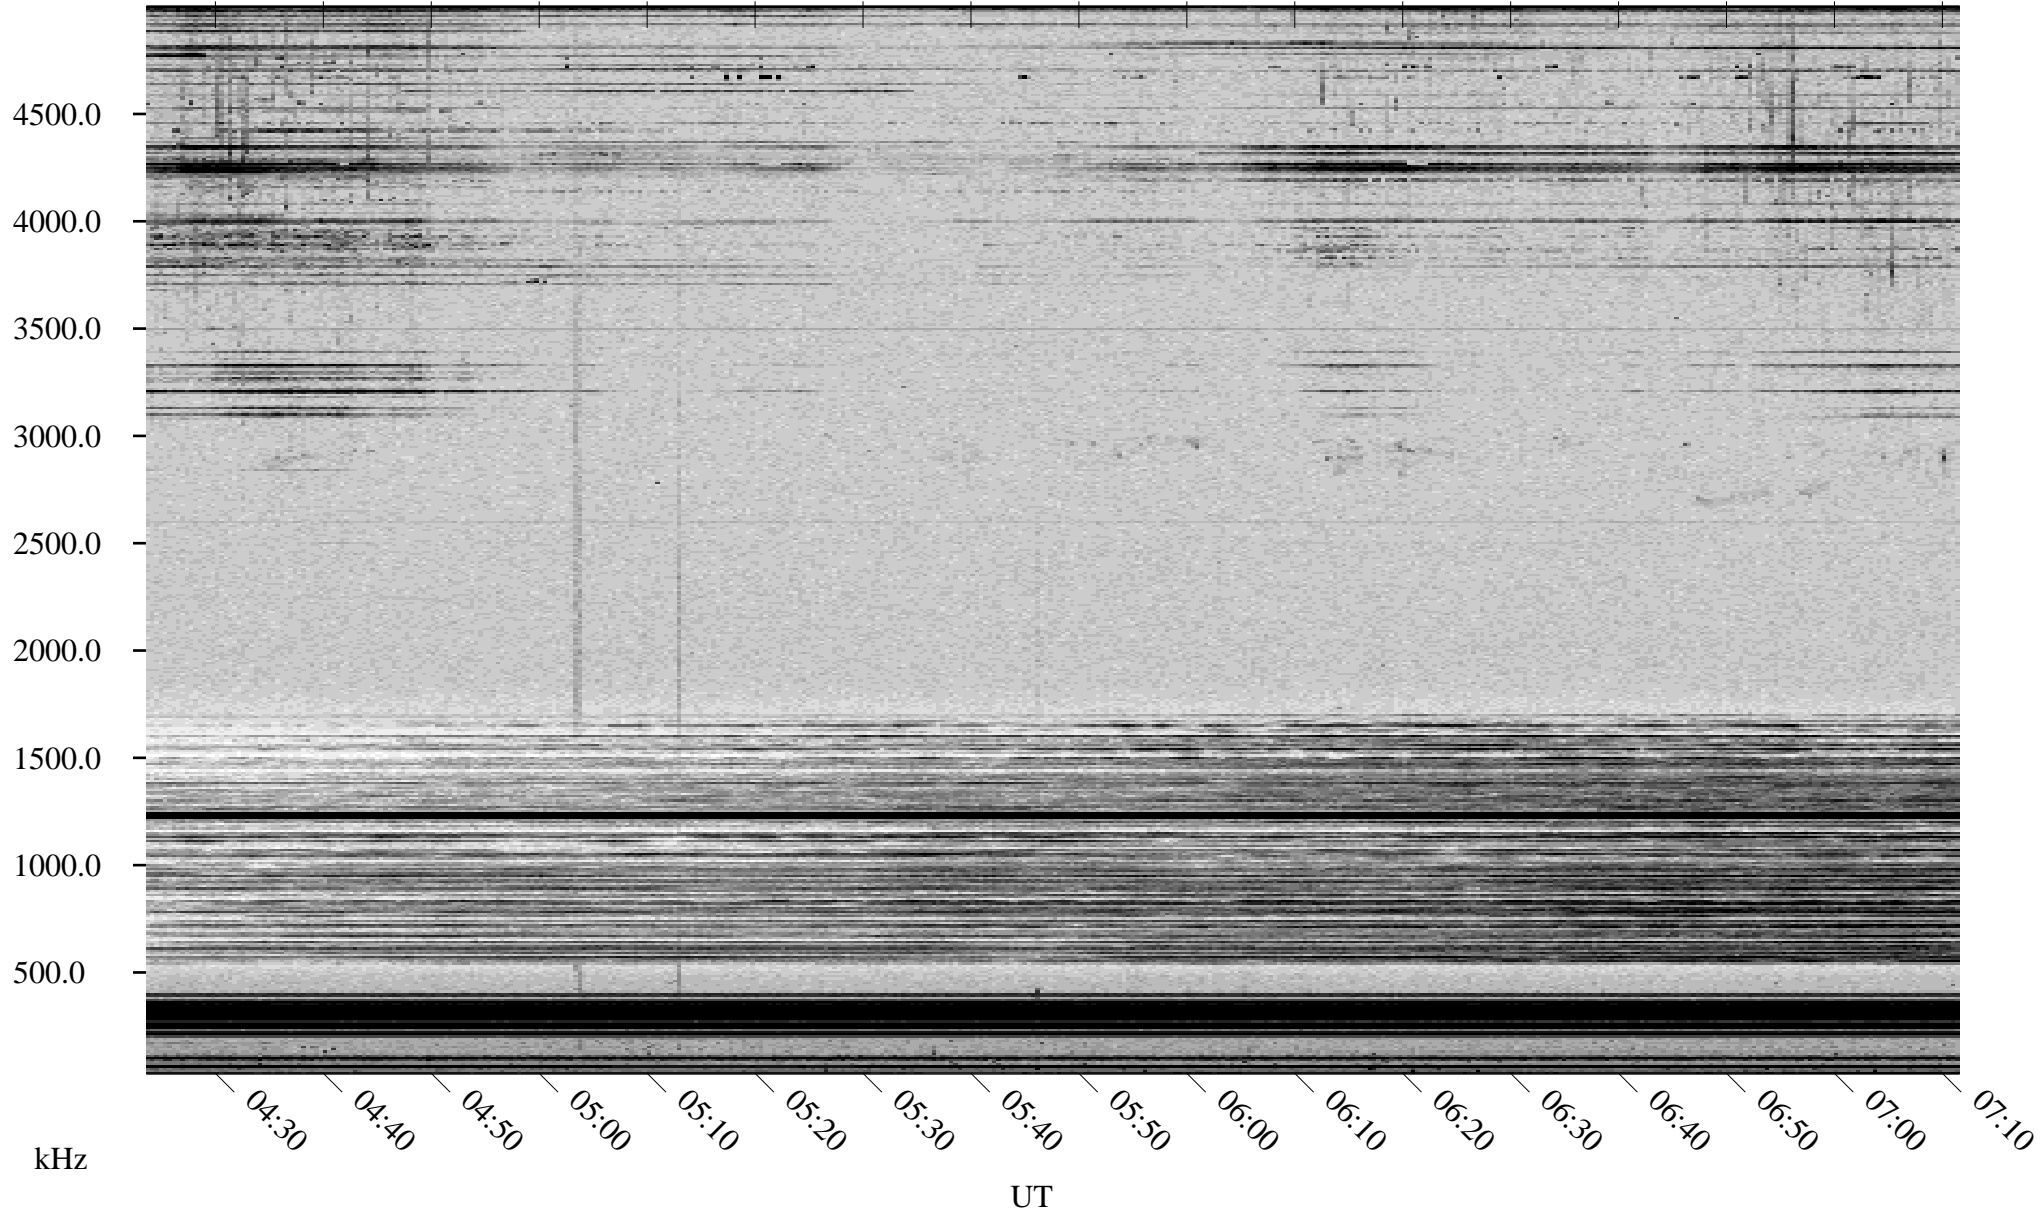

# 04/18/2001 Churchill, Manitoba

Linear Scale    Black = 161    White = 15

ch01108l.r00m max\_12

Page 1

# 04/18/2001 Churchill, Manitoba

Linear Scale    Black = 161    White = 15

ch01108l.r00m max\_12

Page 2

# 04/19/2001 Churchill, Manitoba

Linear Scale    Black = 161    White = 15

ch01108l.r00m max\_12

Page 3

# 04/19/2001 Churchill, Manitoba

Linear Scale    Black = 161    White = 15

ch01108l.r00m max\_12

Page 4