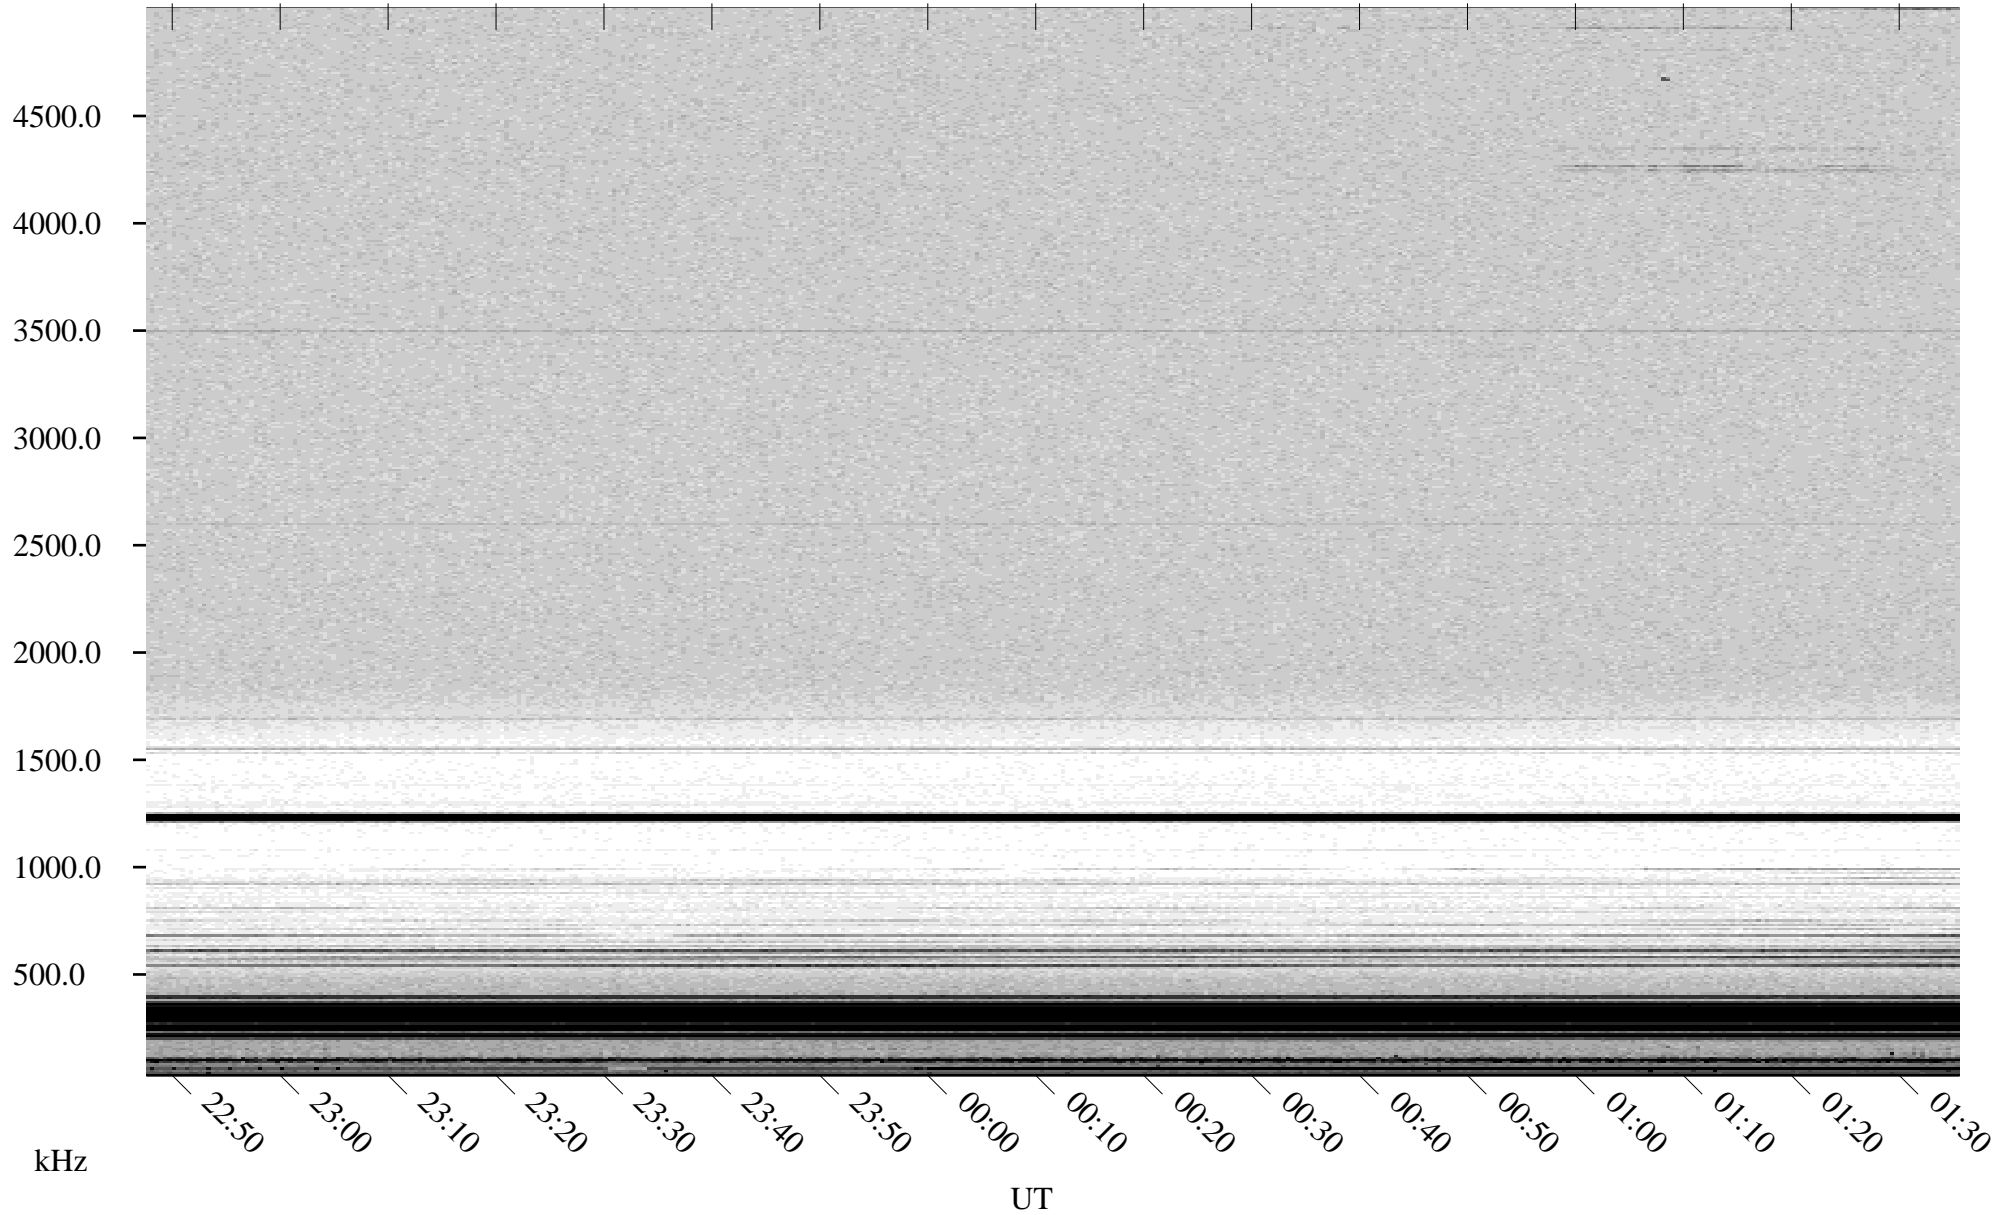

# 04/18/2001 Churchill, Manitoba

Linear Scale    Black = 161    White = 15

ch01108l.r00m max\_12

Page 1

# 04/18/2001 Churchill, Manitoba

Linear Scale    Black = 161    White = 15

ch01108l.r00m max\_12

Page 2

# 04/19/2001 Churchill, Manitoba

Linear Scale    Black = 161    White = 15

ch01108l.r00m max\_12

Page 3

# 04/19/2001 Churchill, Manitoba

Linear Scale    Black = 161    White = 15

ch01108l.r00m max\_12

Page 4