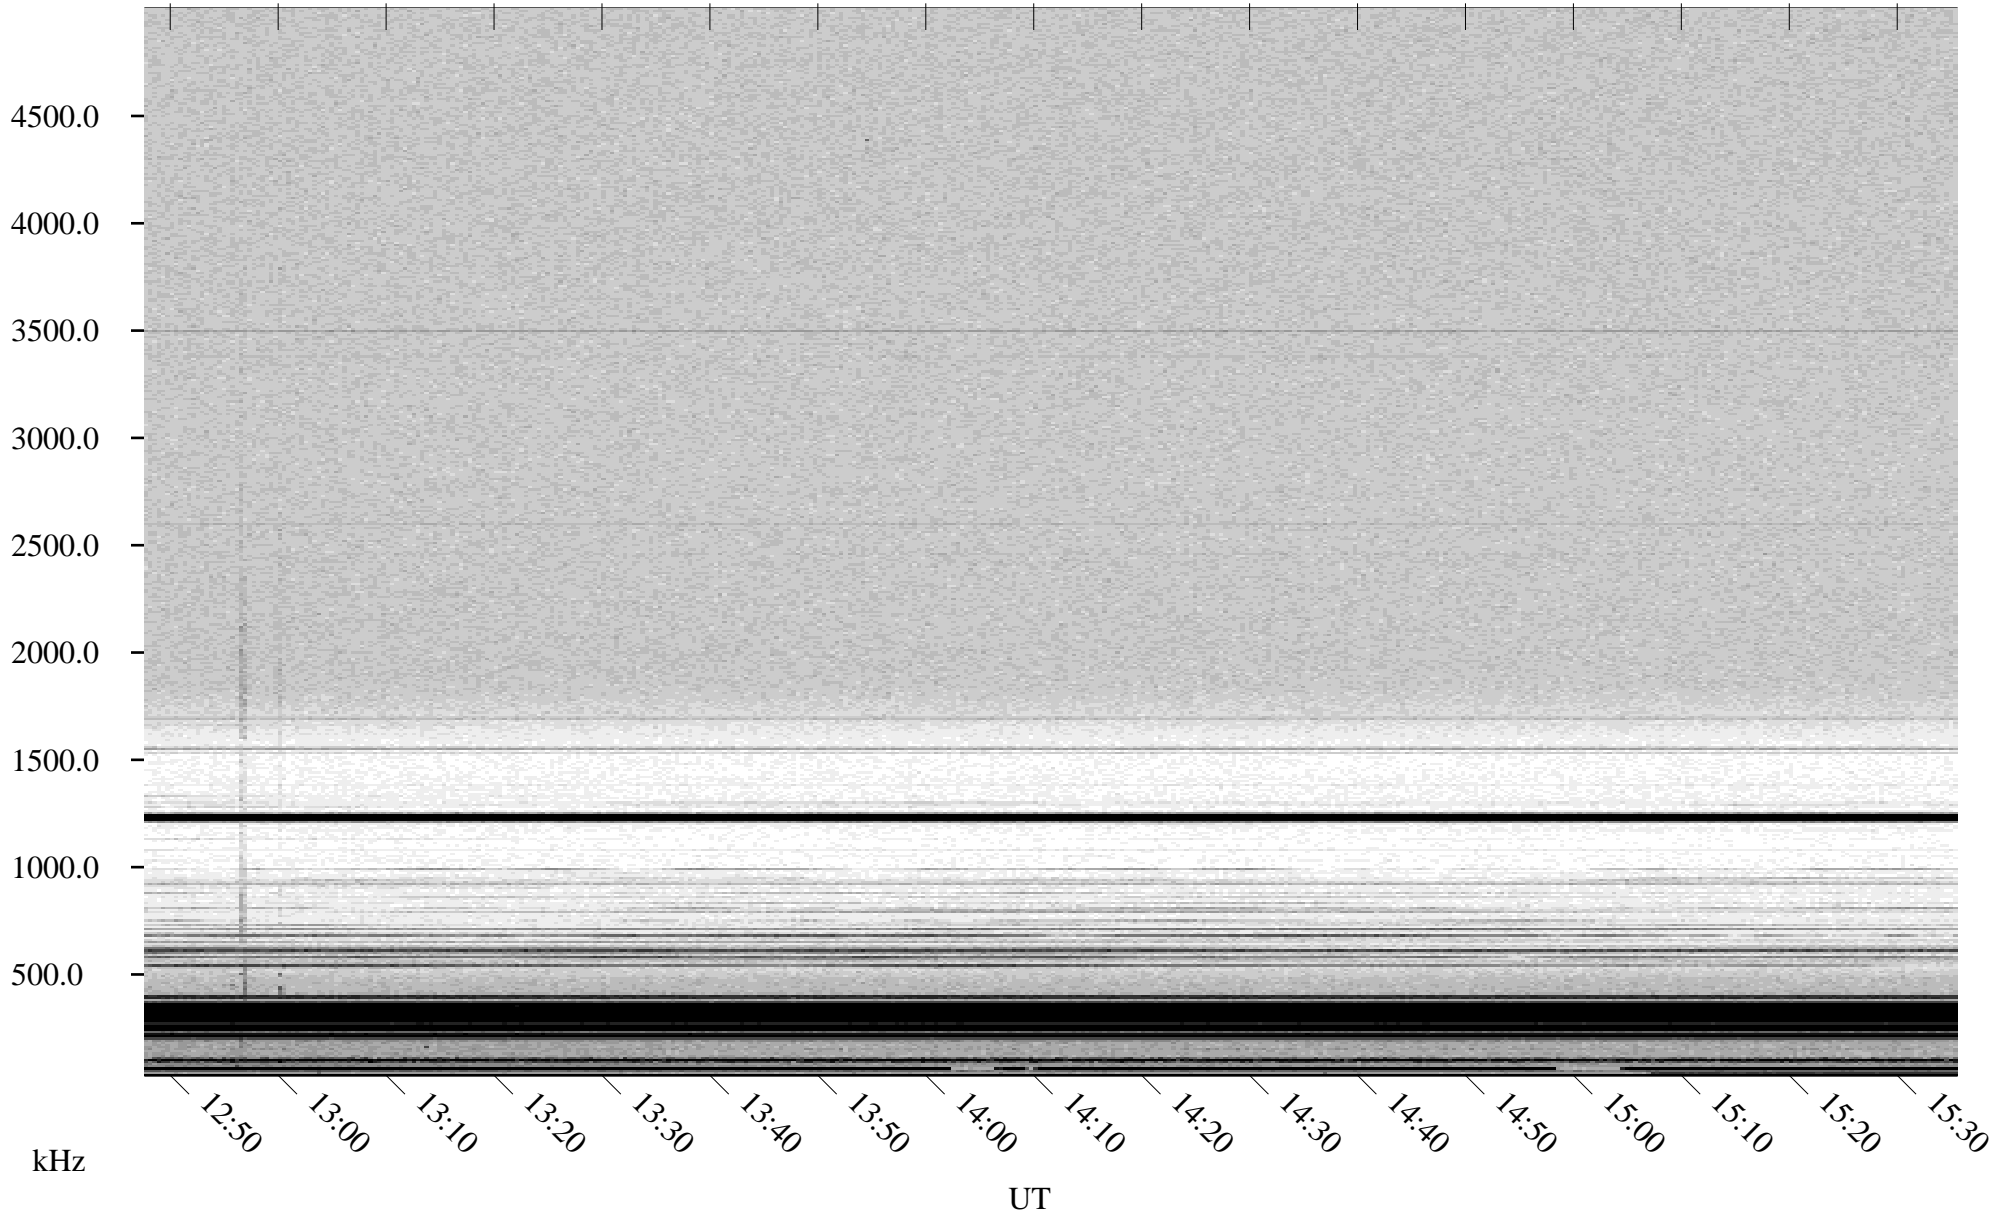

# 04/19/2001 Churchill, Manitoba

Linear Scale    Black = 161    White = 15

ch01108l.r00m max\_12

Page 6

# 04/19/2001 Churchill, Manitoba

Linear Scale    Black = 161    White = 15

ch01108l.r00m max\_12

Page 7

# 04/19/2001 Churchill, Manitoba

Linear Scale    Black = 161    White = 15

ch01108l.r00m max\_12

Page 8