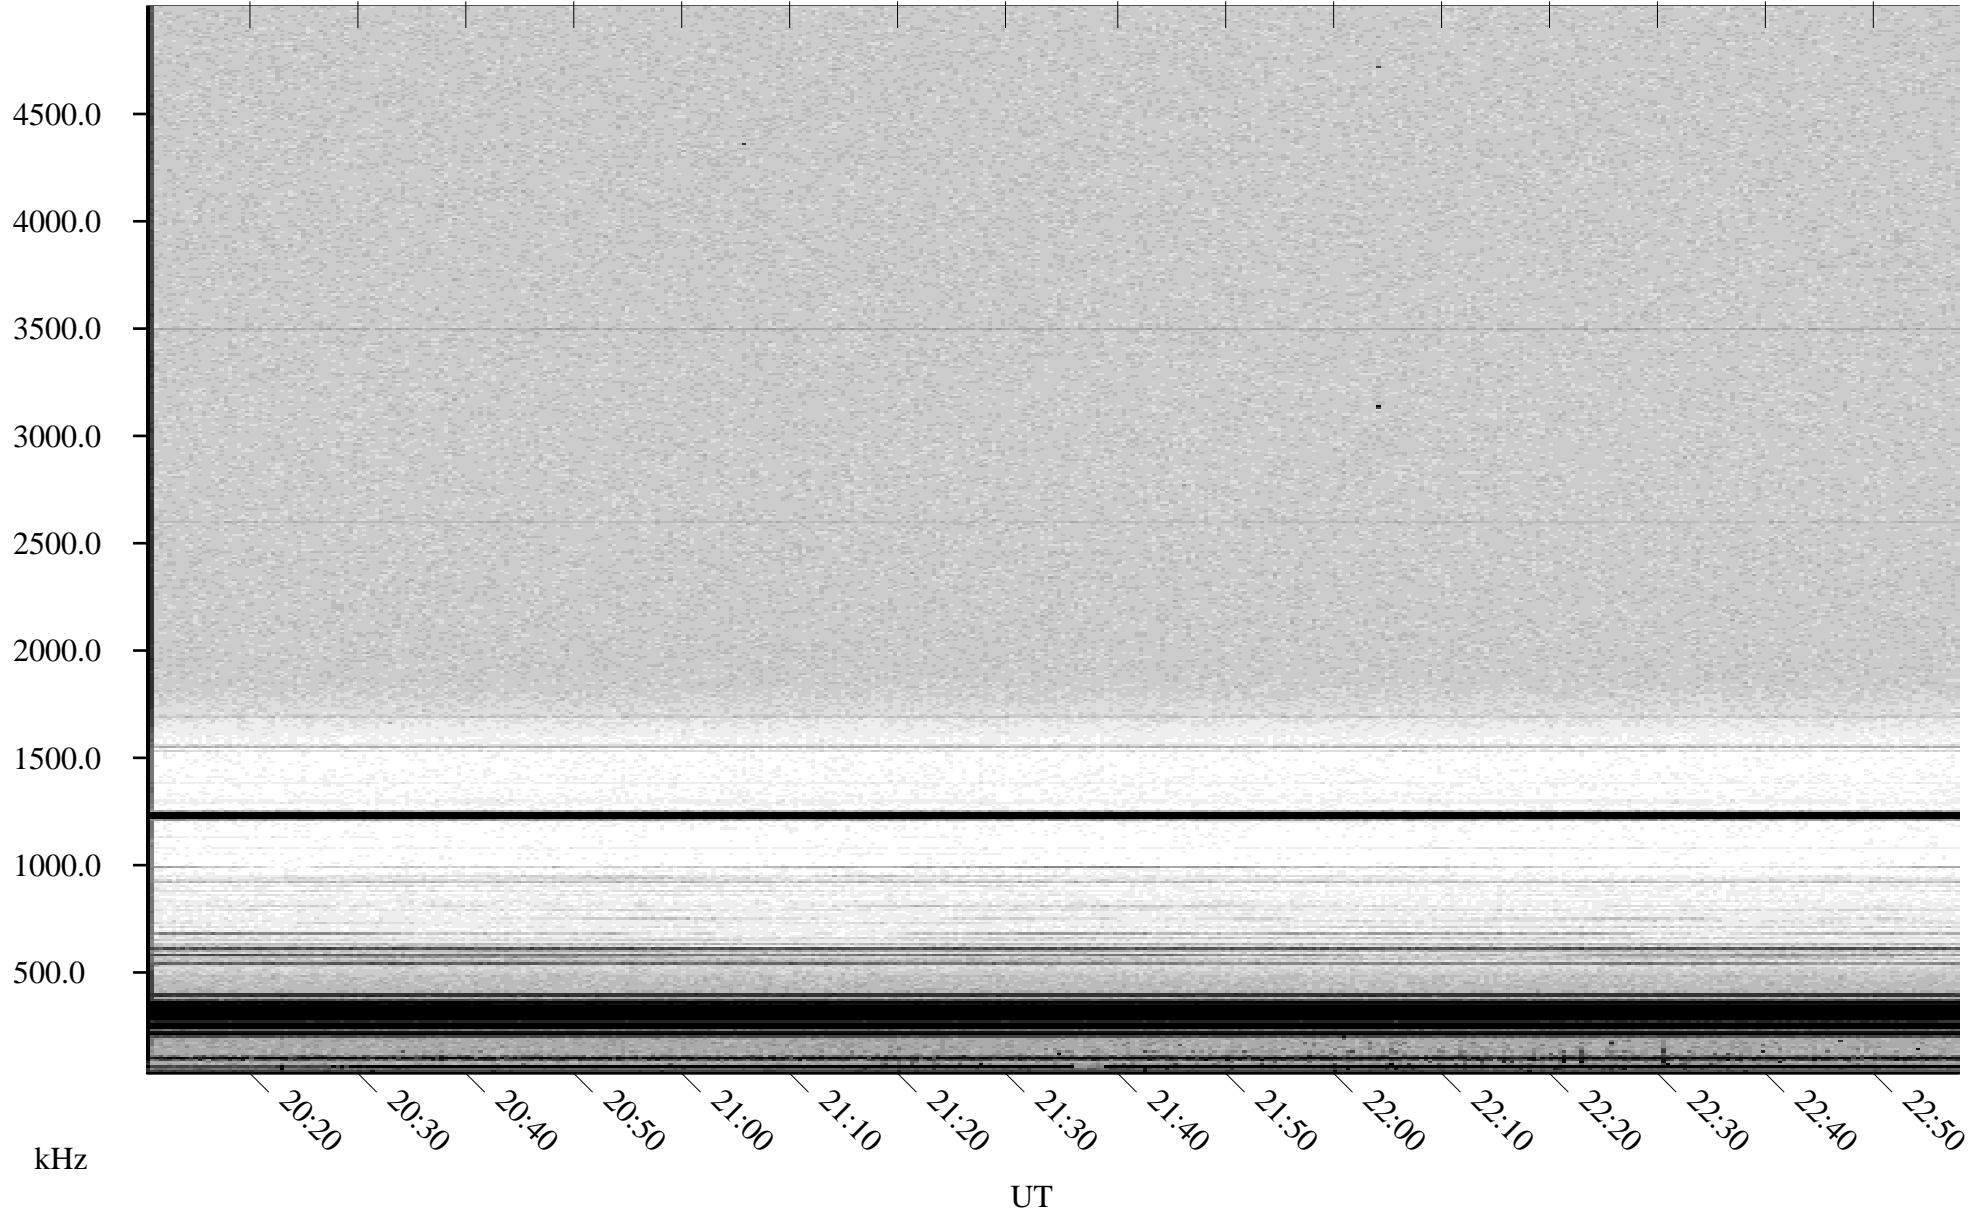

# 04/19/2001 Churchill, Manitoba

Linear Scale    Black = 161    White = 15

ch01109l.r01m max\_12

Page 1

# 04/19/2001 Churchill, Manitoba

Linear Scale    Black = 161    White = 15

ch01109l.r01m max\_12

Page 2

# 04/20/2001 Churchill, Manitoba

Linear Scale    Black = 161    White = 15

ch01109l.r01m max\_12

Page 3

# 04/20/2001 Churchill, Manitoba

Linear Scale    Black = 161    White = 15

ch01109l.r01m max\_12

Page 4