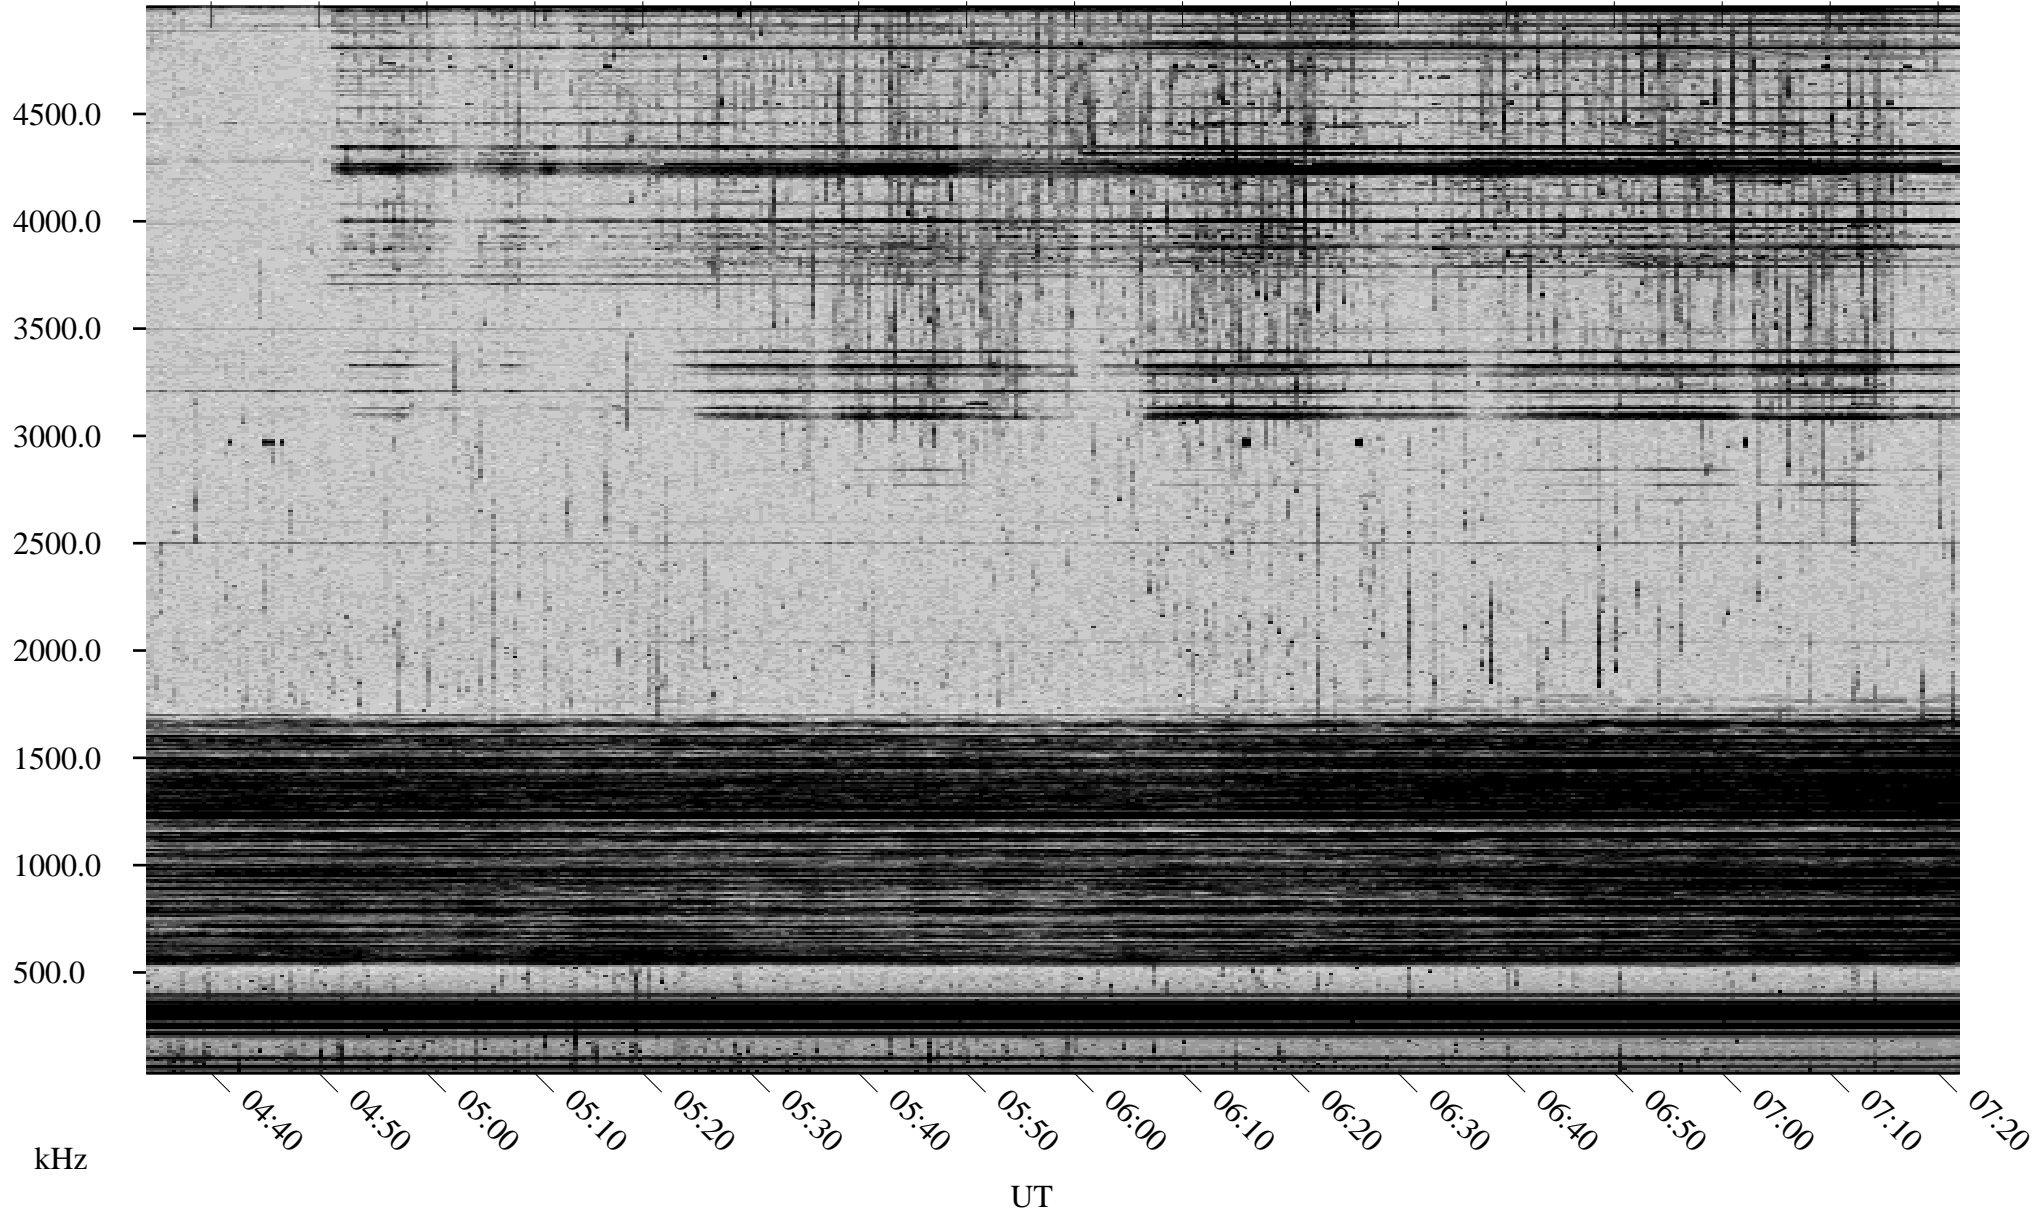

# 04/19/2001 Churchill, Manitoba

Linear Scale    Black = 161    White = 15

ch01109l.r01m max\_12

Page 1

# 04/19/2001 Churchill, Manitoba

Linear Scale    Black = 161    White = 15

ch01109l.r01m max\_12

Page 2

# 04/20/2001 Churchill, Manitoba

Linear Scale    Black = 161    White = 15

ch01109l.r01m max\_12

Page 3

# 04/20/2001 Churchill, Manitoba

Linear Scale    Black = 161    White = 15

ch01109l.r01m max\_12

Page 4