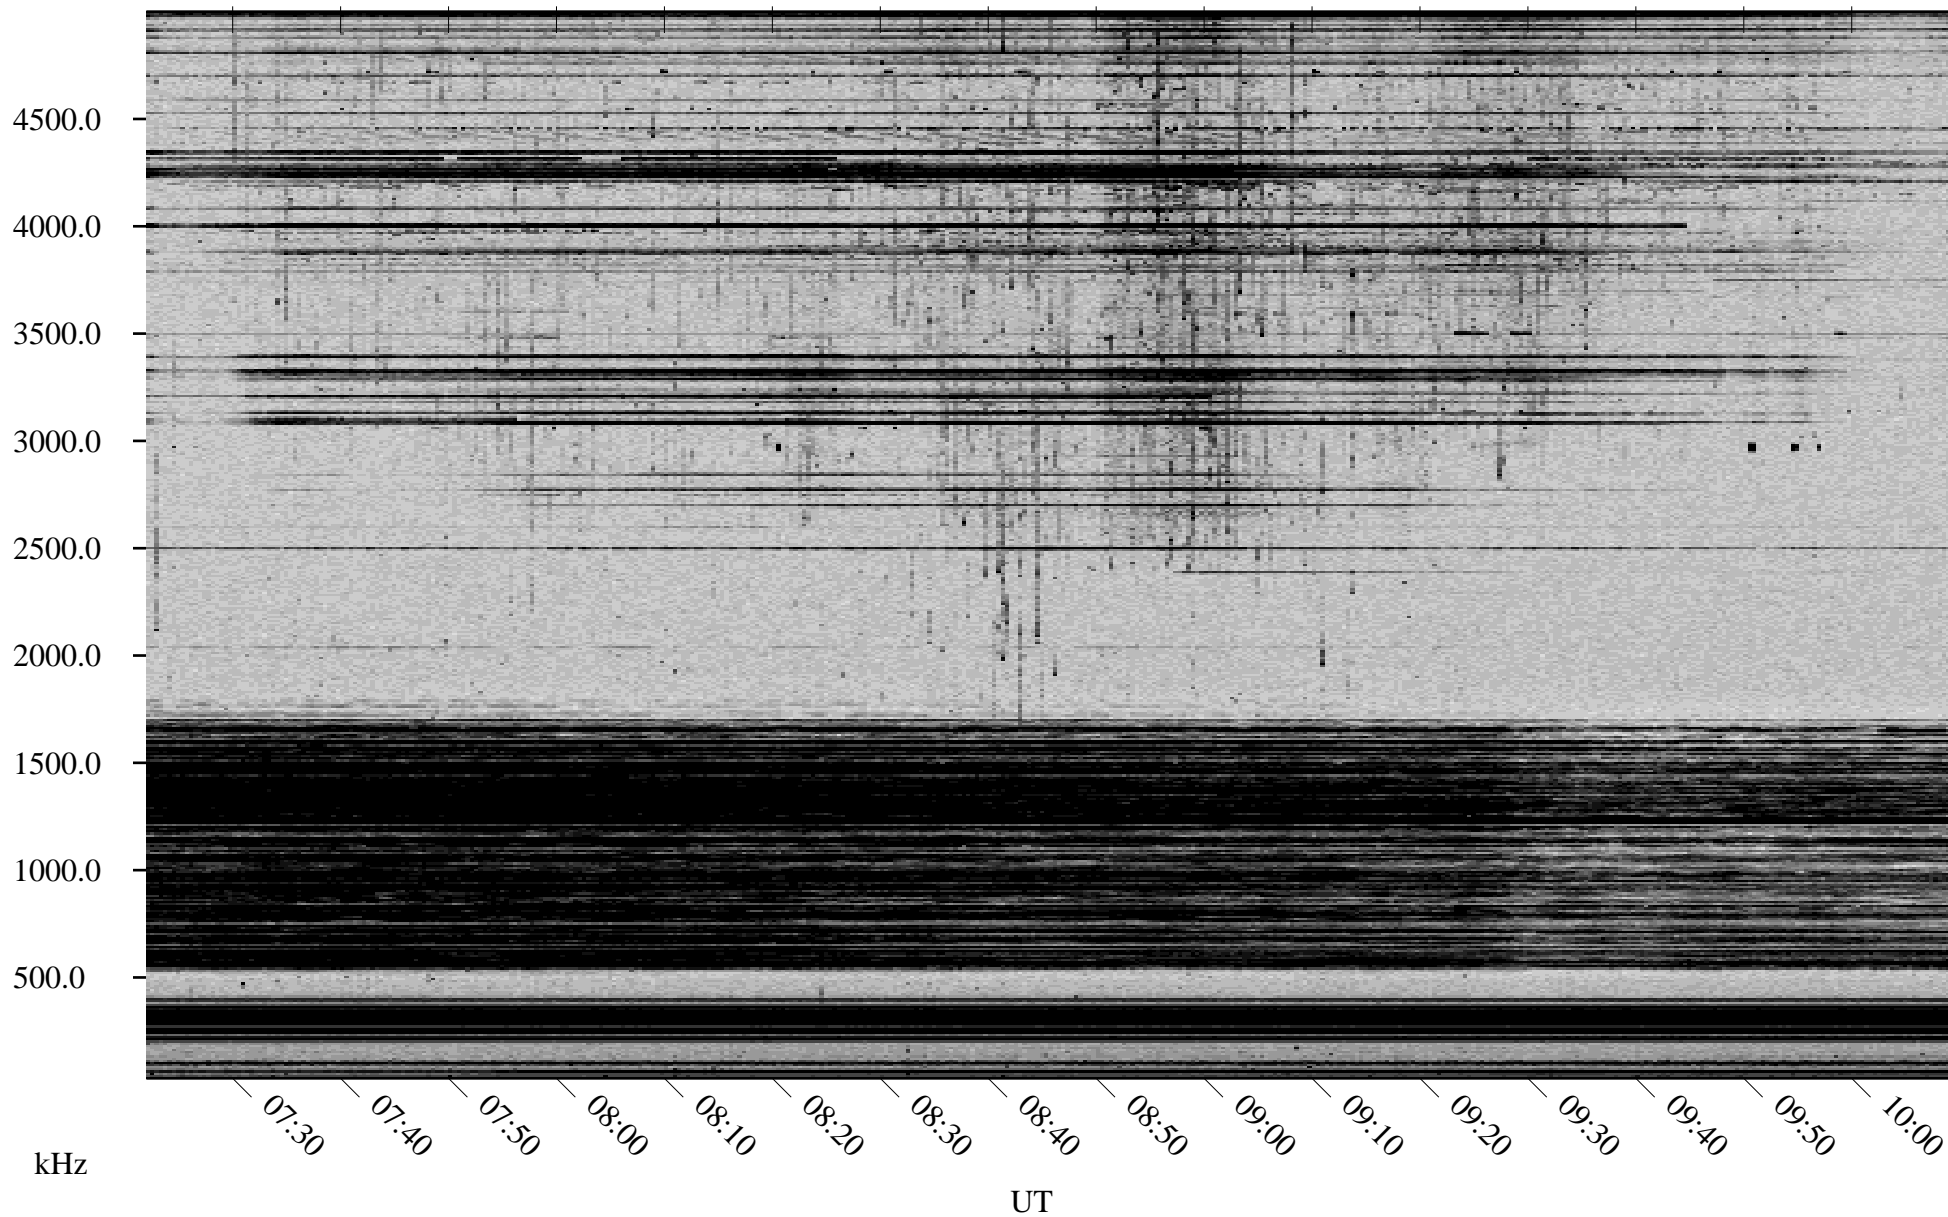

# 04/19/2001 Churchill, Manitoba

Linear Scale    Black = 161    White = 15

ch01109l.r01m max\_12

Page 1

# 04/20/2001 Churchill, Manitoba

Linear Scale    Black = 161    White = 15

ch01109l.r01m max\_12

Page 3

# 04/20/2001 Churchill, Manitoba

Linear Scale    Black = 161    White = 15

ch01109l.r01m max\_12

Page 4

# 04/20/2001 Churchill, Manitoba

Linear Scale    Black = 161    White = 15

ch01109l.r01m max\_12

Page 5