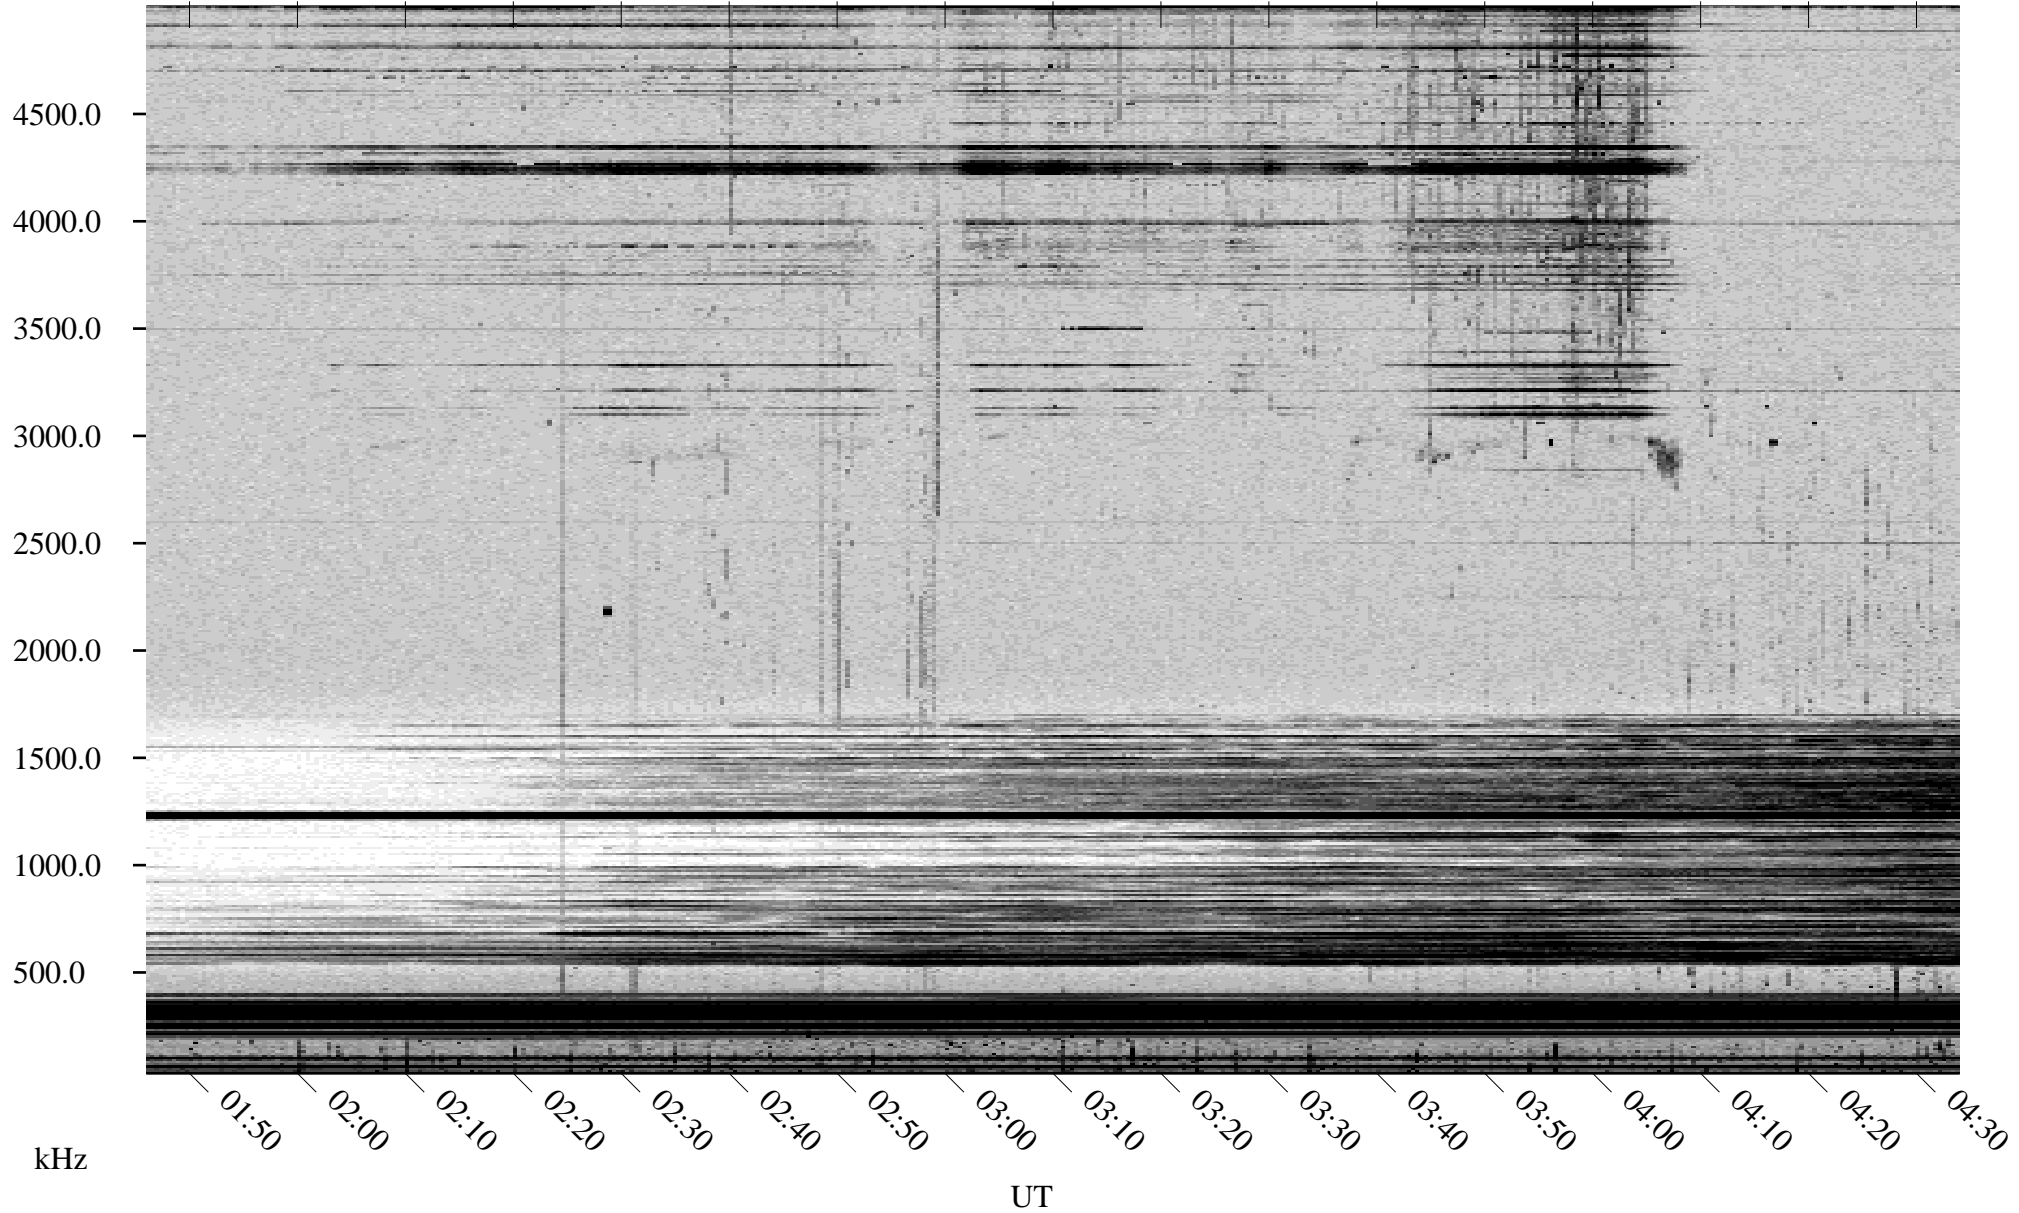

# 04/19/2001 Churchill, Manitoba

Linear Scale    Black = 161    White = 15

ch01109l.r01m max\_12

Page 1

# 04/19/2001 Churchill, Manitoba

Linear Scale    Black = 161    White = 15

ch01109l.r01m max\_12

Page 2

# 04/20/2001 Churchill, Manitoba

Linear Scale    Black = 161    White = 15

ch01109l.r01m max\_12

Page 3

# 04/20/2001 Churchill, Manitoba

Linear Scale    Black = 161    White = 15

ch01109l.r01m max\_12

Page 4