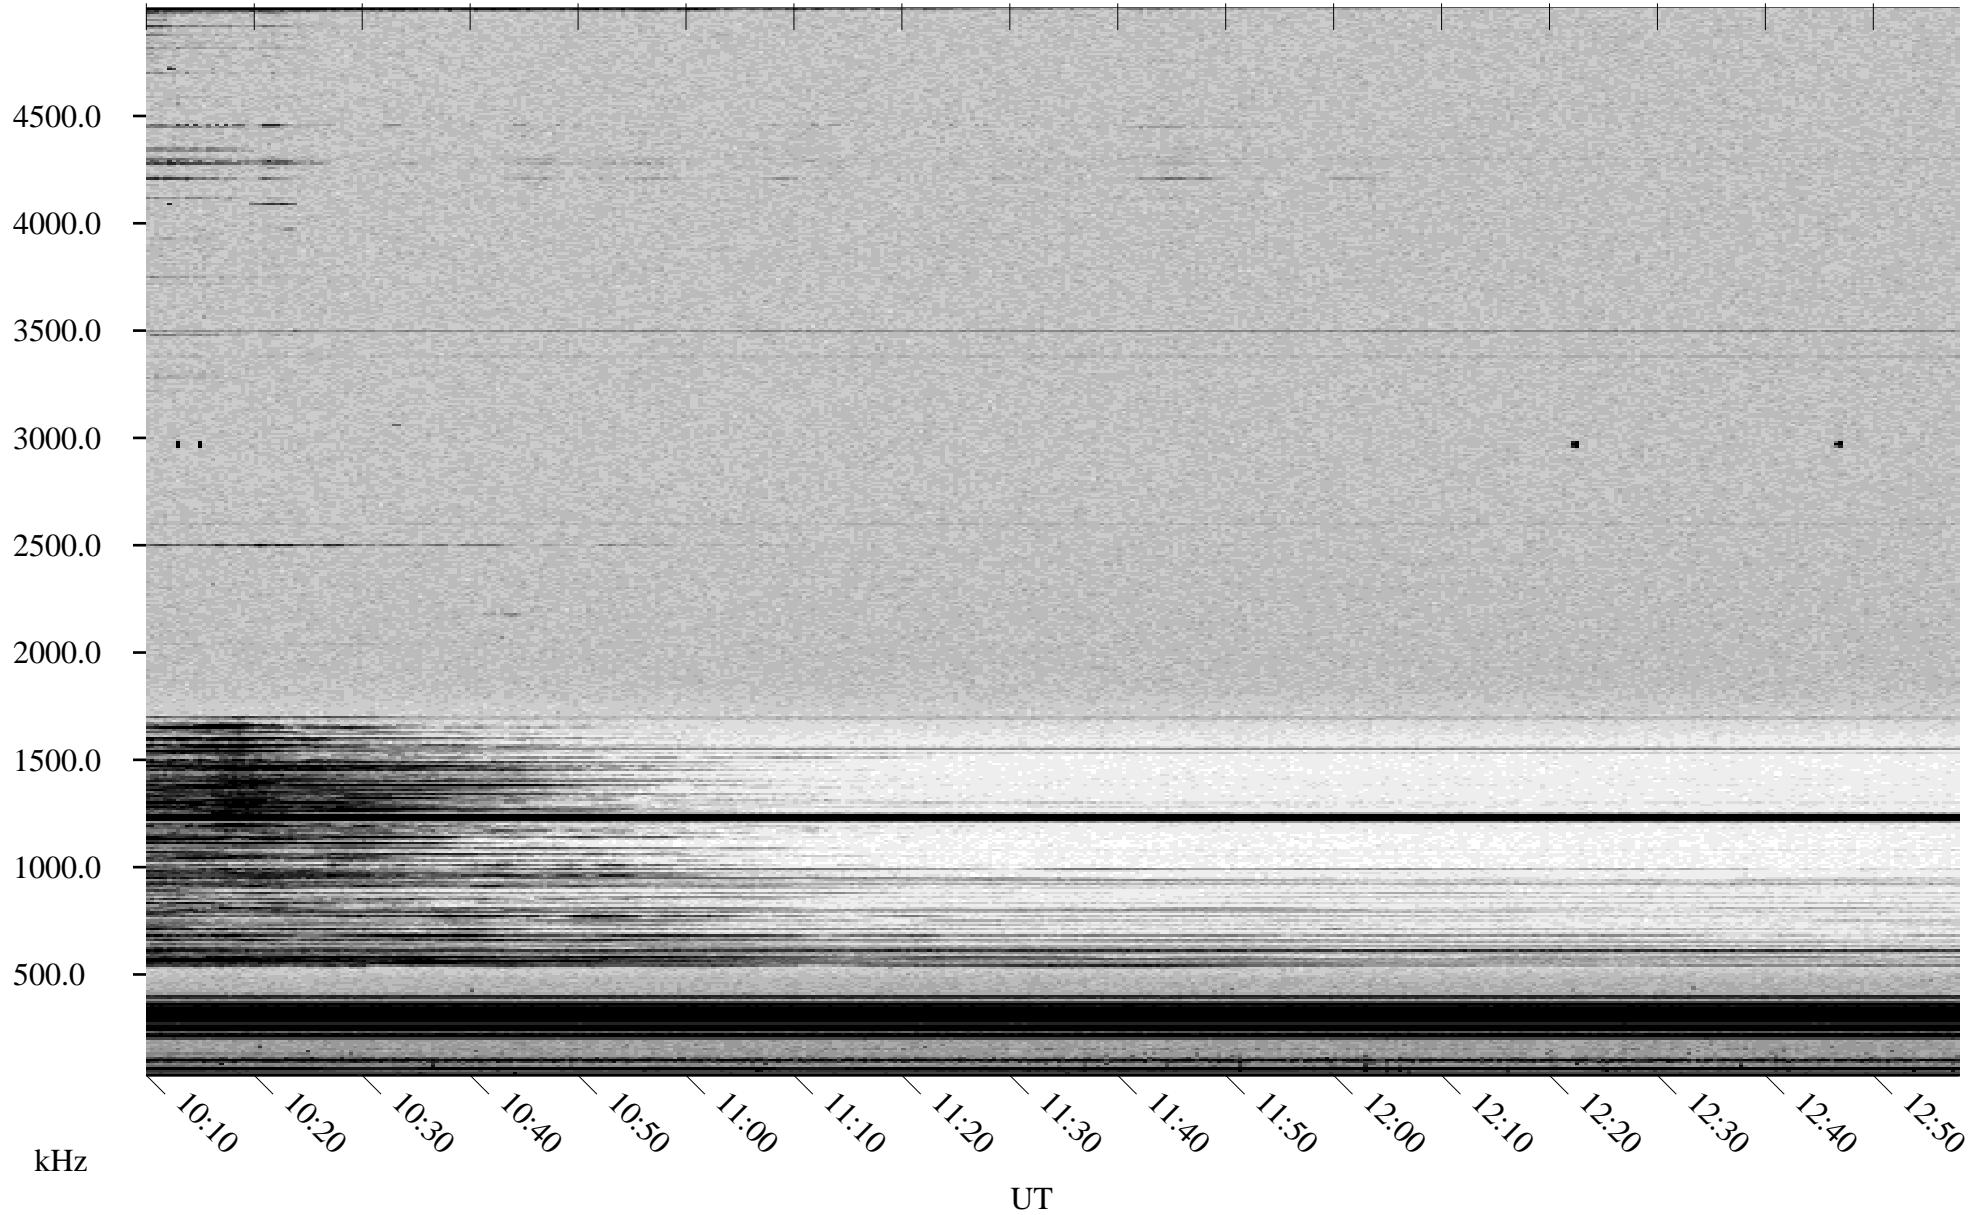

# 04/20/2001 Churchill, Manitoba

Linear Scale    Black = 161    White = 15

ch01109l.r01m max\_12

Page 5

# 04/20/2001 Churchill, Manitoba

Linear Scale    Black = 161    White = 15

ch01109l.r01m max\_12

Page 6

# 04/20/2001 Churchill, Manitoba

Linear Scale    Black = 161    White = 15

ch01109l.r01m max\_12

Page 7

# 04/20/2001 Churchill, Manitoba

Linear Scale    Black = 161    White = 15

ch01109l.r01m max\_12