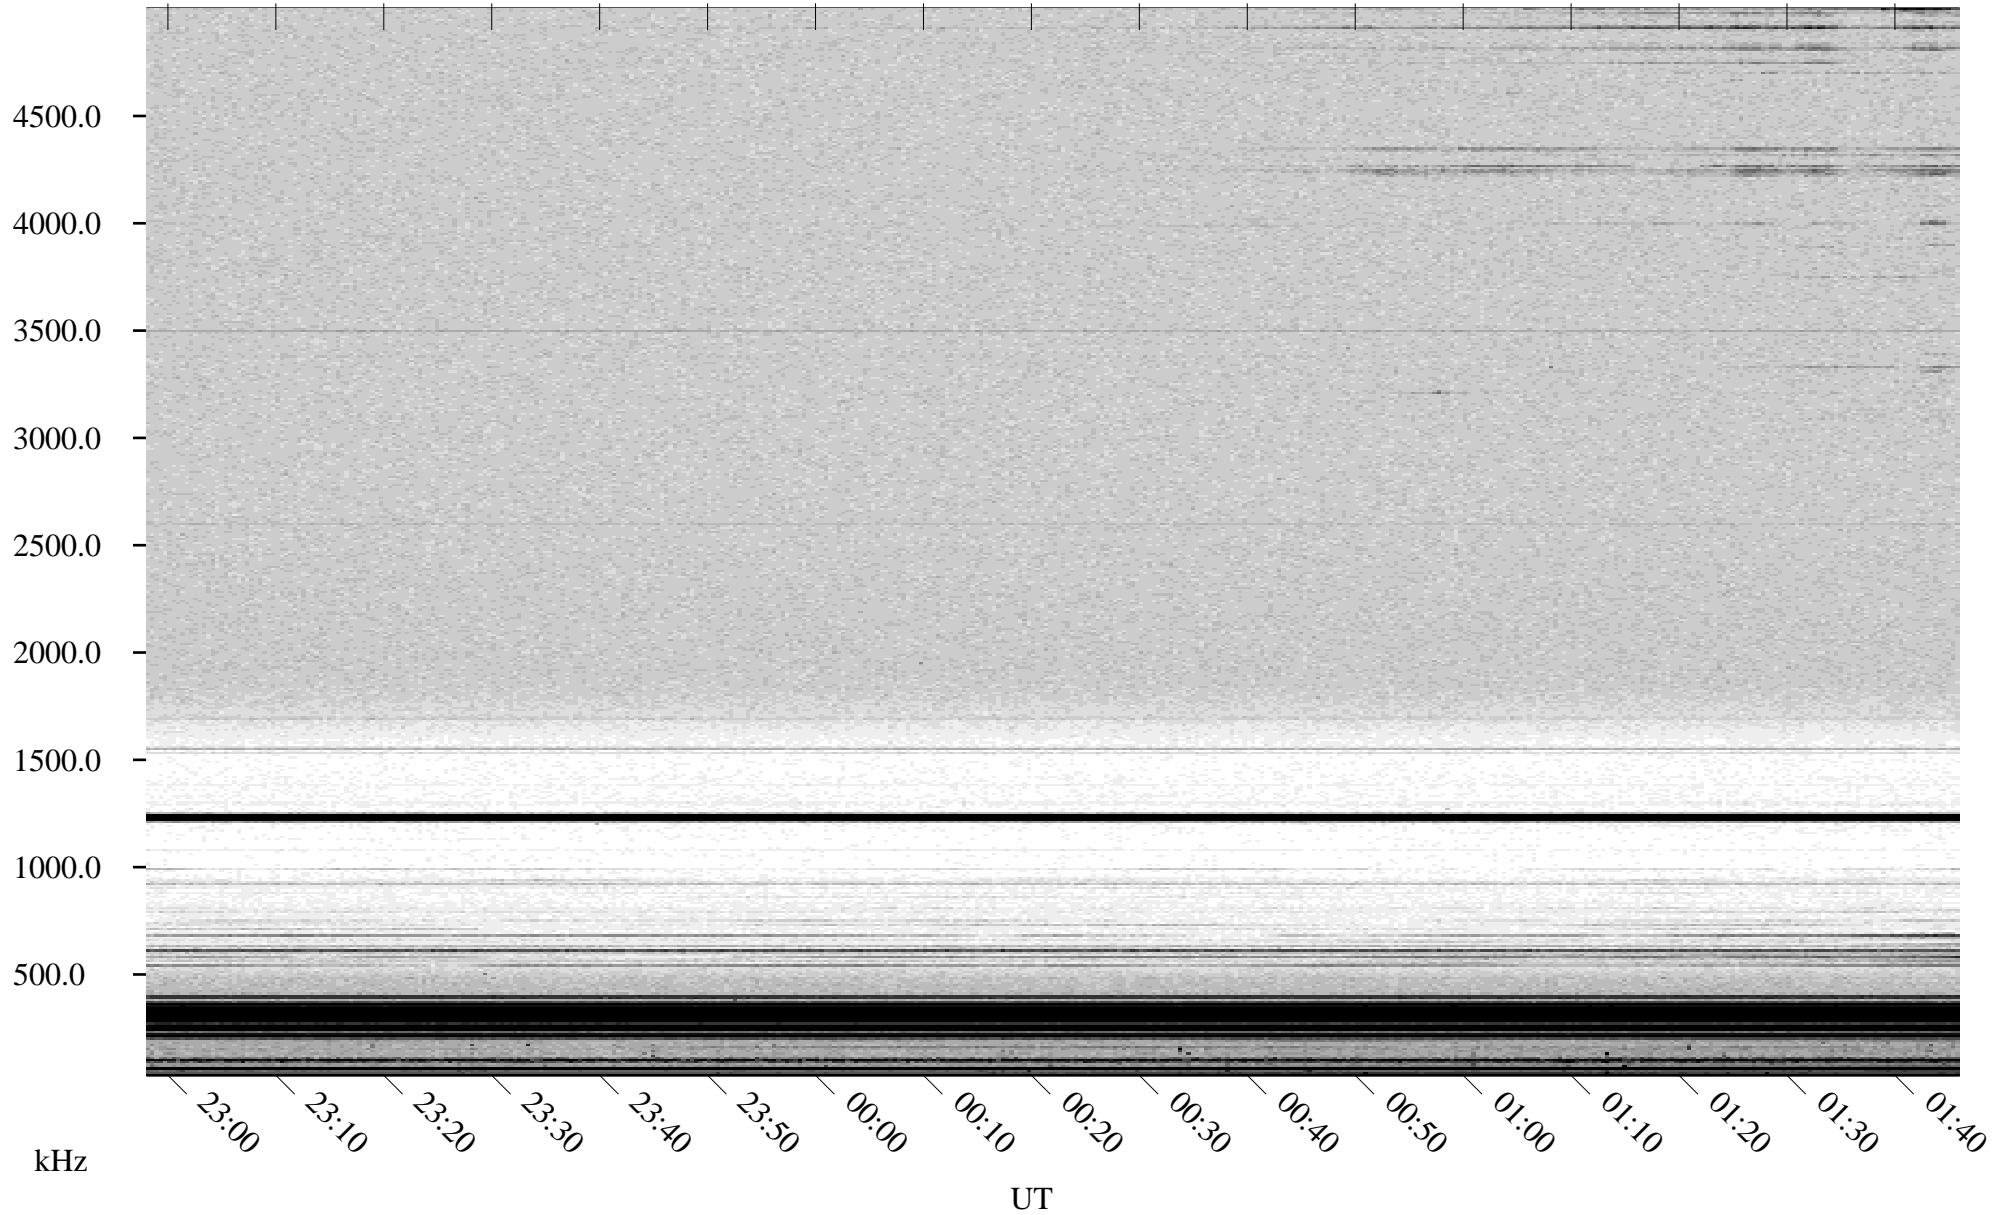

# 04/19/2001 Churchill, Manitoba

Linear Scale    Black = 161    White = 15

ch01109l.r01m max\_12

Page 1

# 04/19/2001 Churchill, Manitoba

Linear Scale    Black = 161    White = 15

ch01109l.r01m max\_12

Page 2

# 04/20/2001 Churchill, Manitoba

Linear Scale    Black = 161    White = 15

ch01109l.r01m max\_12

Page 3

# 04/20/2001 Churchill, Manitoba

Linear Scale    Black = 161    White = 15

ch01109l.r01m max\_12

Page 4