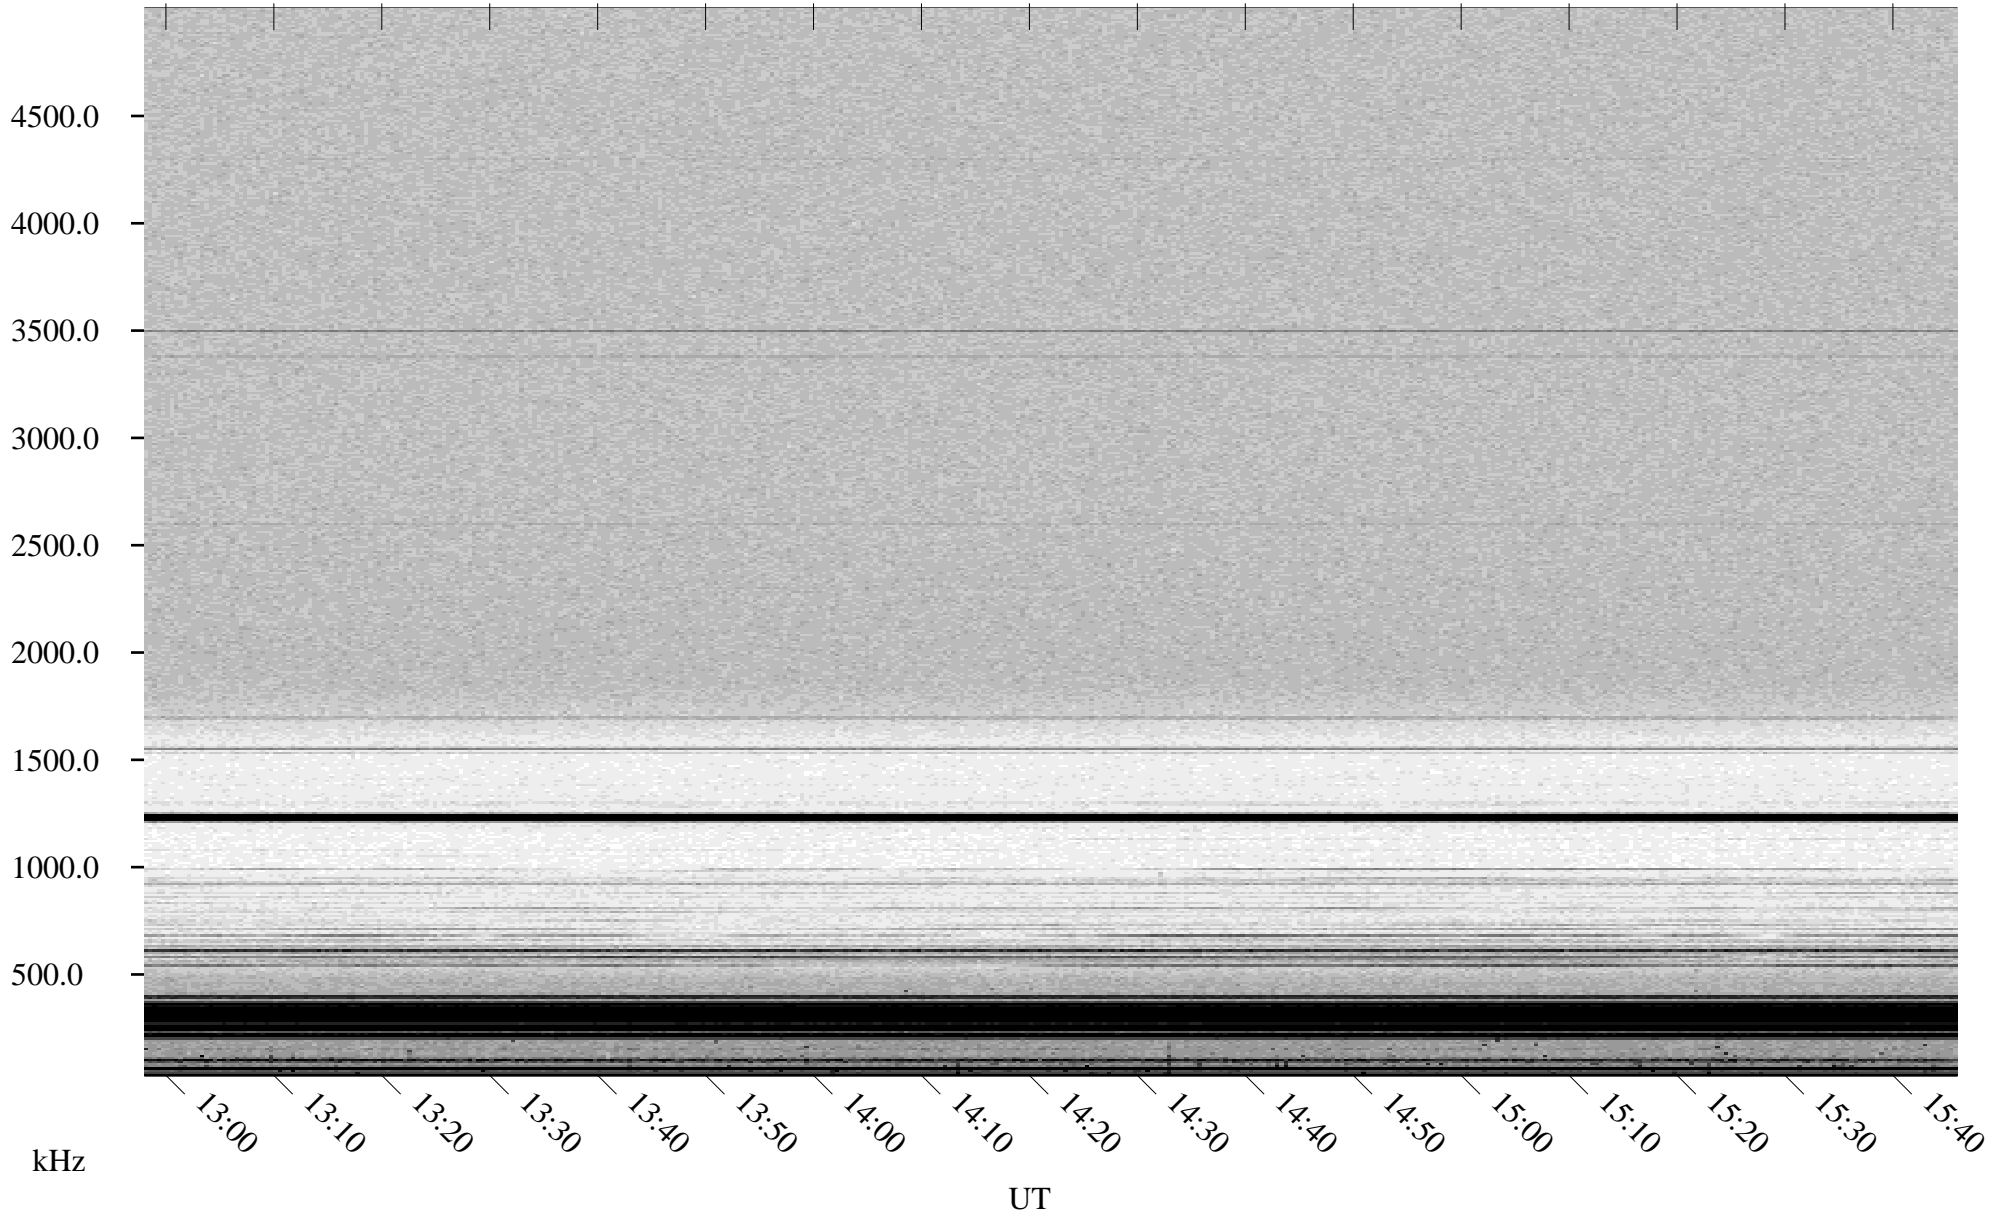

# 04/20/2001 Churchill, Manitoba

Linear Scale    Black = 161    White = 15

ch01109l.r01m max\_12

Page 6

# 04/20/2001 Churchill, Manitoba

Linear Scale    Black = 161    White = 15

ch01109l.r01m max\_12

Page 7

# 04/20/2001 Churchill, Manitoba

Linear Scale    Black = 161    White = 15

ch01109l.r01m max\_12