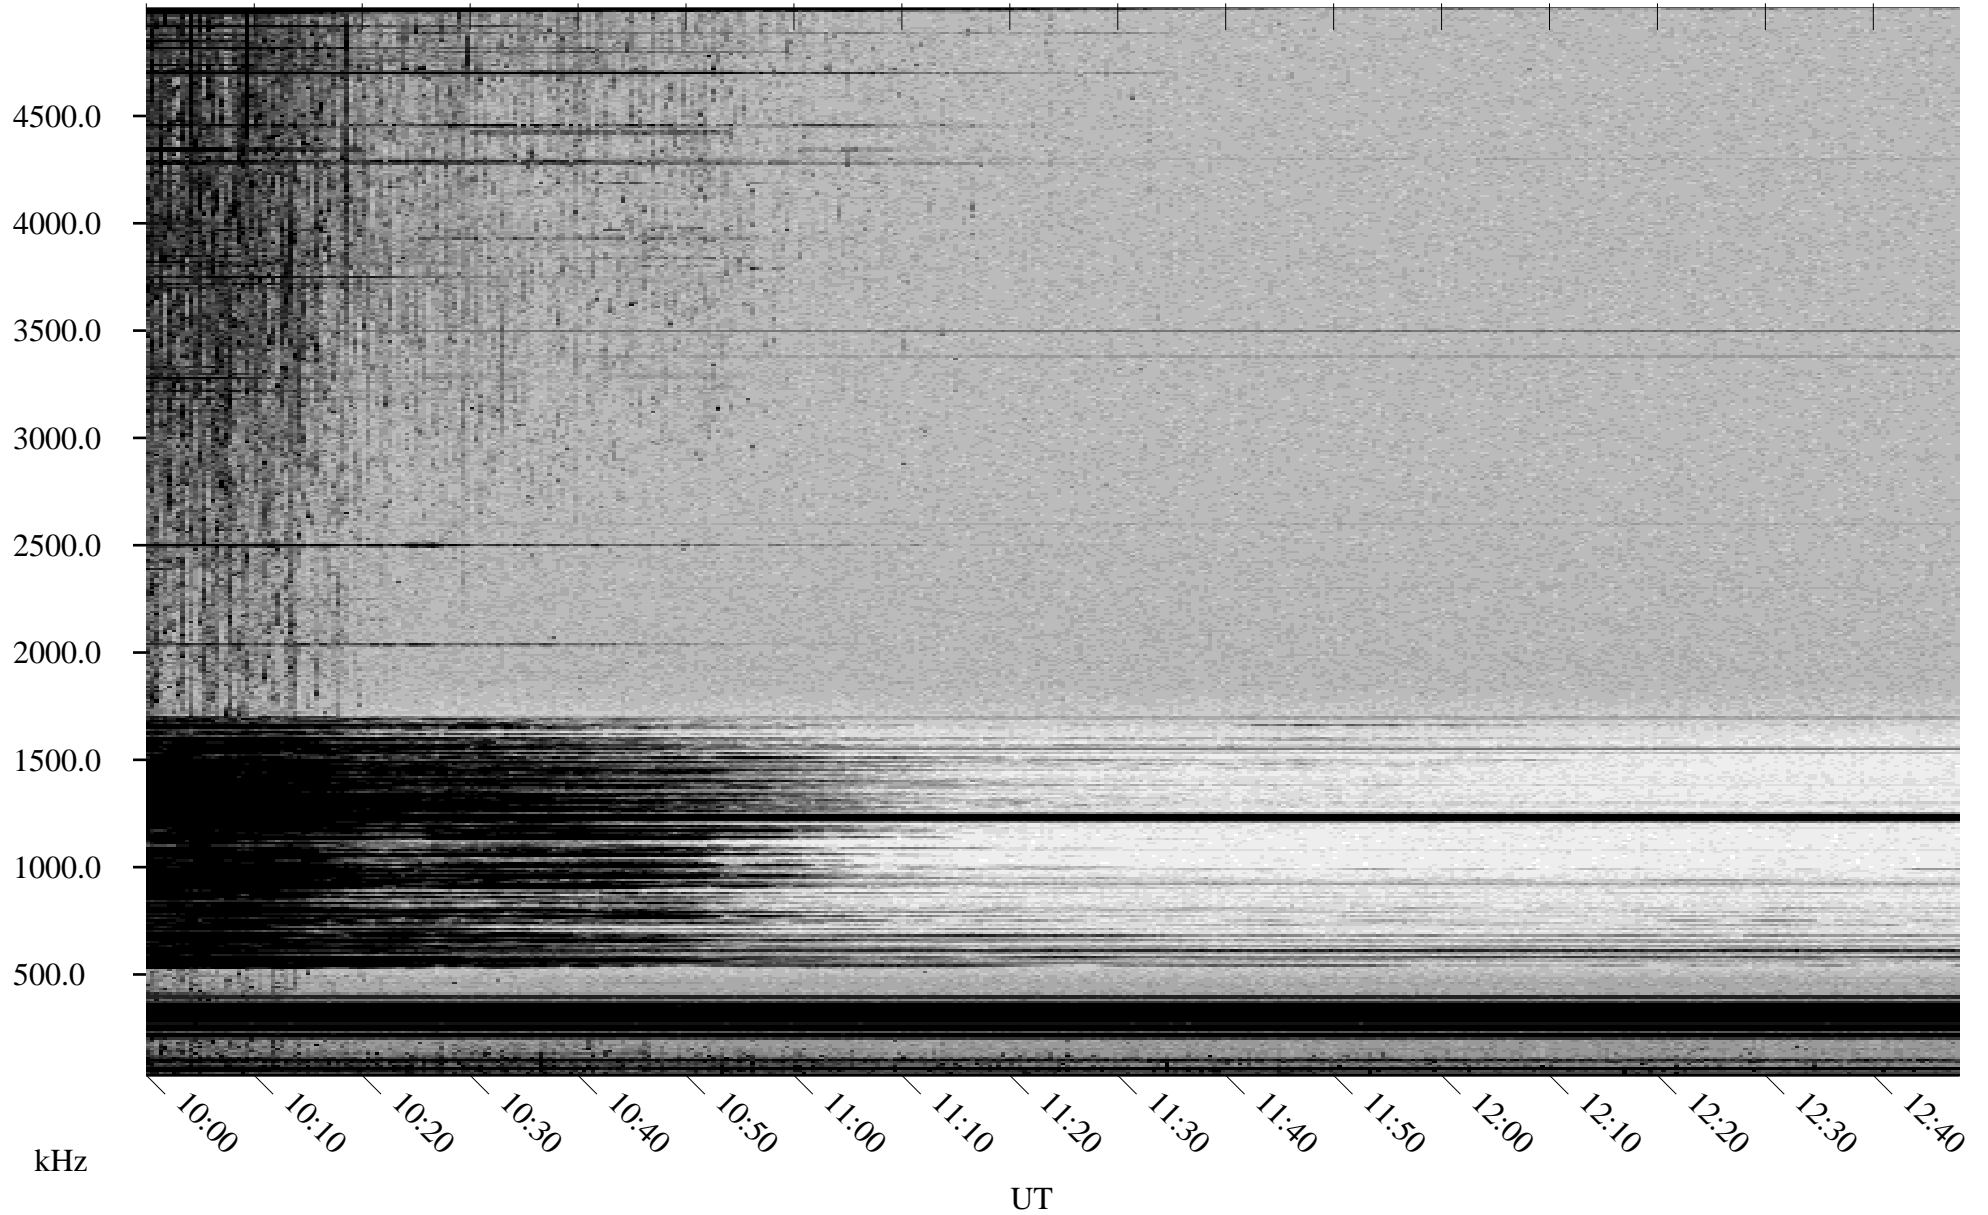

04/20/2001 Churchill, Manitoba

Linear Scale Black = 161 White = 15

ch01110l.r00m max_12

Page 1

04/20/2001 Churchill, Manitoba

Linear Scale Black = 161 White = 15

ch01110l.r00m max_12

Page 2

04/21/2001 Churchill, Manitoba

Linear Scale Black = 161 White = 15

ch01110l.r00m max_12

Page 3

04/21/2001 Churchill, Manitoba

Linear Scale Black = 161 White = 15

ch01110l.r00m max_12

Page 4

04/21/2001 Churchill, Manitoba

Linear Scale Black = 161 White = 15

ch01110l.r00m max_12

Page 5

04/21/2001 Churchill, Manitoba

Linear Scale Black = 161 White = 15

ch01110l.r00m max_12

Page 6

04/21/2001 Churchill, Manitoba

Linear Scale Black = 161 White = 15

ch01110l.r00m max_12

Page 7

04/21/2001 Churchill, Manitoba

Linear Scale Black = 161 White = 15

ch01110l.r00m max_12

Page 8