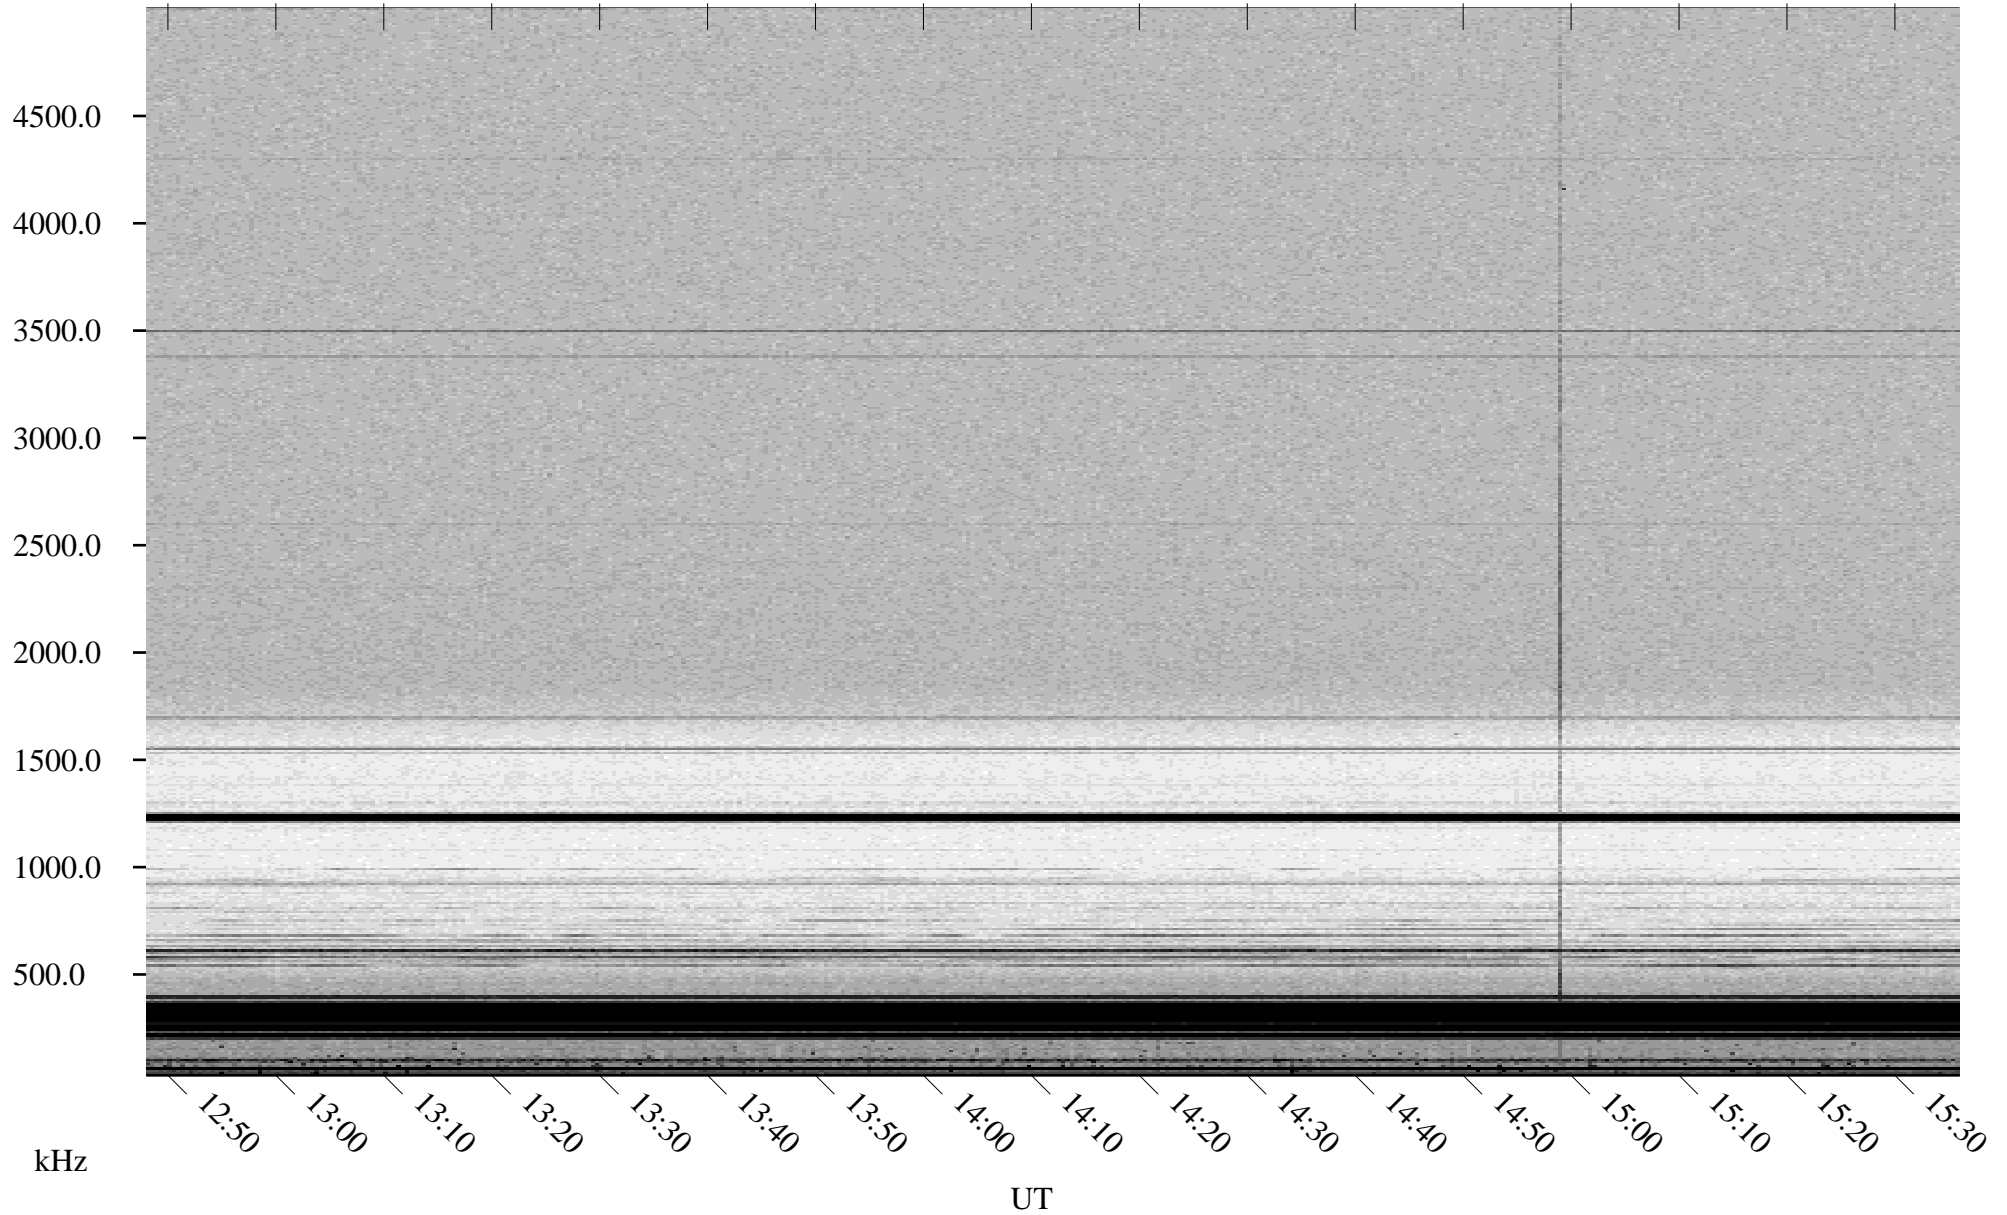

04/21/2001 Churchill, Manitoba

Linear Scale Black = 161 White = 15

ch01110l.r00m max_12

Page 3

04/21/2001 Churchill, Manitoba

Linear Scale Black = 161 White = 15

ch01110l.r00m max_12

Page 4

04/21/2001 Churchill, Manitoba

Linear Scale Black = 161 White = 15

ch01110l.r00m max_12

Page 5

04/21/2001 Churchill, Manitoba

Linear Scale Black = 161 White = 15

ch01110l.r00m max_12

Page 6

04/21/2001 Churchill, Manitoba

Linear Scale Black = 161 White = 15

ch01110l.r00m max_12

Page 7

04/21/2001 Churchill, Manitoba

Linear Scale Black = 161 White = 15

ch01110l.r00m max_12

Page 8