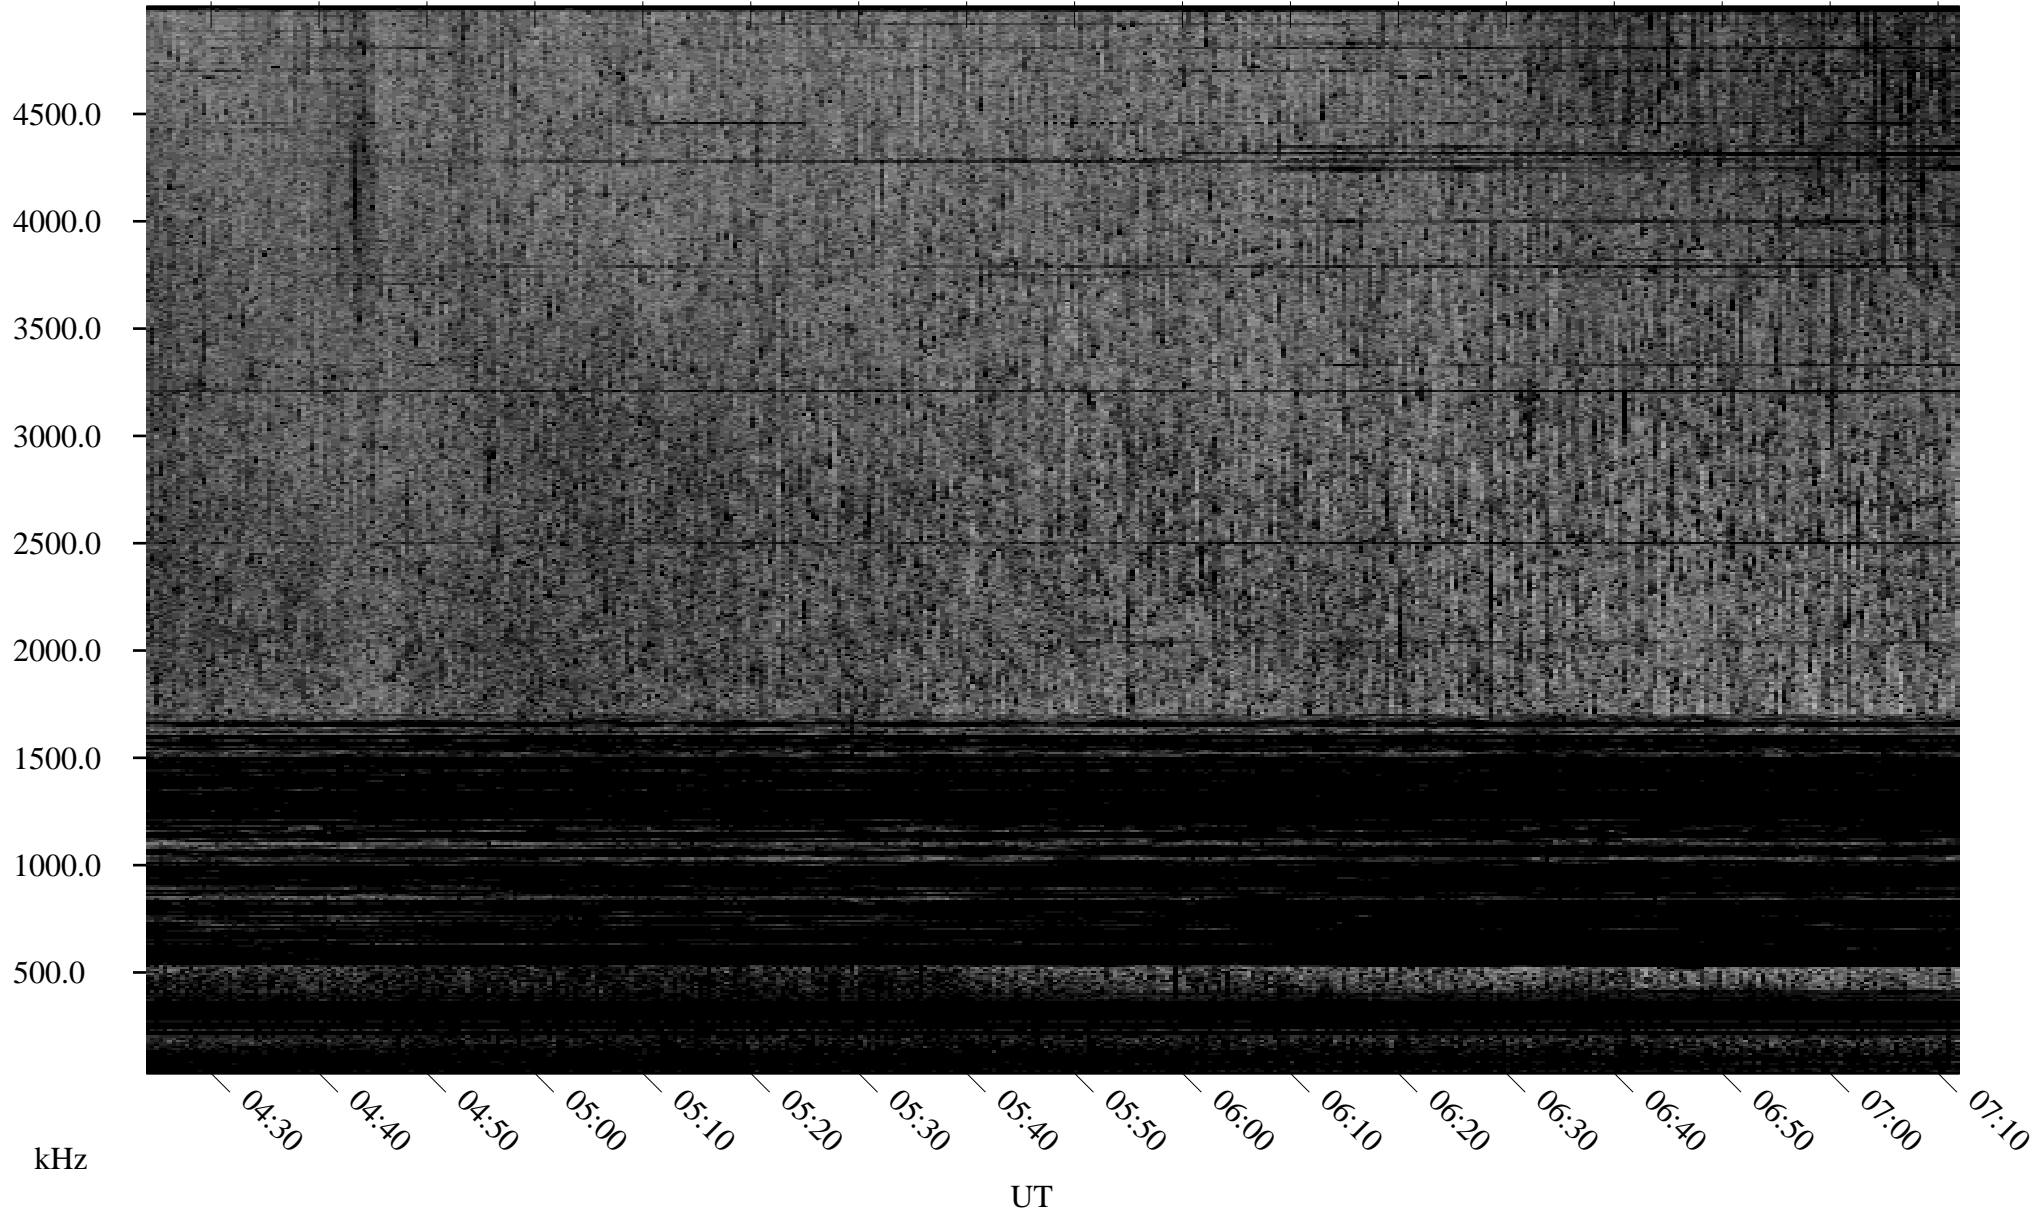

04/20/2001 Churchill, Manitoba

Linear Scale Black = 161 White = 15

ch01110l.r00m max_12

Page 1

04/20/2001 Churchill, Manitoba

Linear Scale Black = 161 White = 15

ch01110l.r00m max_12

Page 2

04/21/2001 Churchill, Manitoba

Linear Scale Black = 161 White = 15

ch01110l.r00m max_12

Page 3

04/21/2001 Churchill, Manitoba

Linear Scale Black = 161 White = 15

ch01110l.r00m max_12

Page 4

04/21/2001 Churchill, Manitoba

Linear Scale Black = 161 White = 15

ch01110l.r00m max_12

Page 5

04/21/2001 Churchill, Manitoba

Linear Scale Black = 161 White = 15

ch01110l.r00m max_12

Page 6

04/21/2001 Churchill, Manitoba

Linear Scale Black = 161 White = 15

ch01110l.r00m max_12

Page 7

04/21/2001 Churchill, Manitoba

Linear Scale Black = 161 White = 15

ch01110l.r00m max_12

Page 8