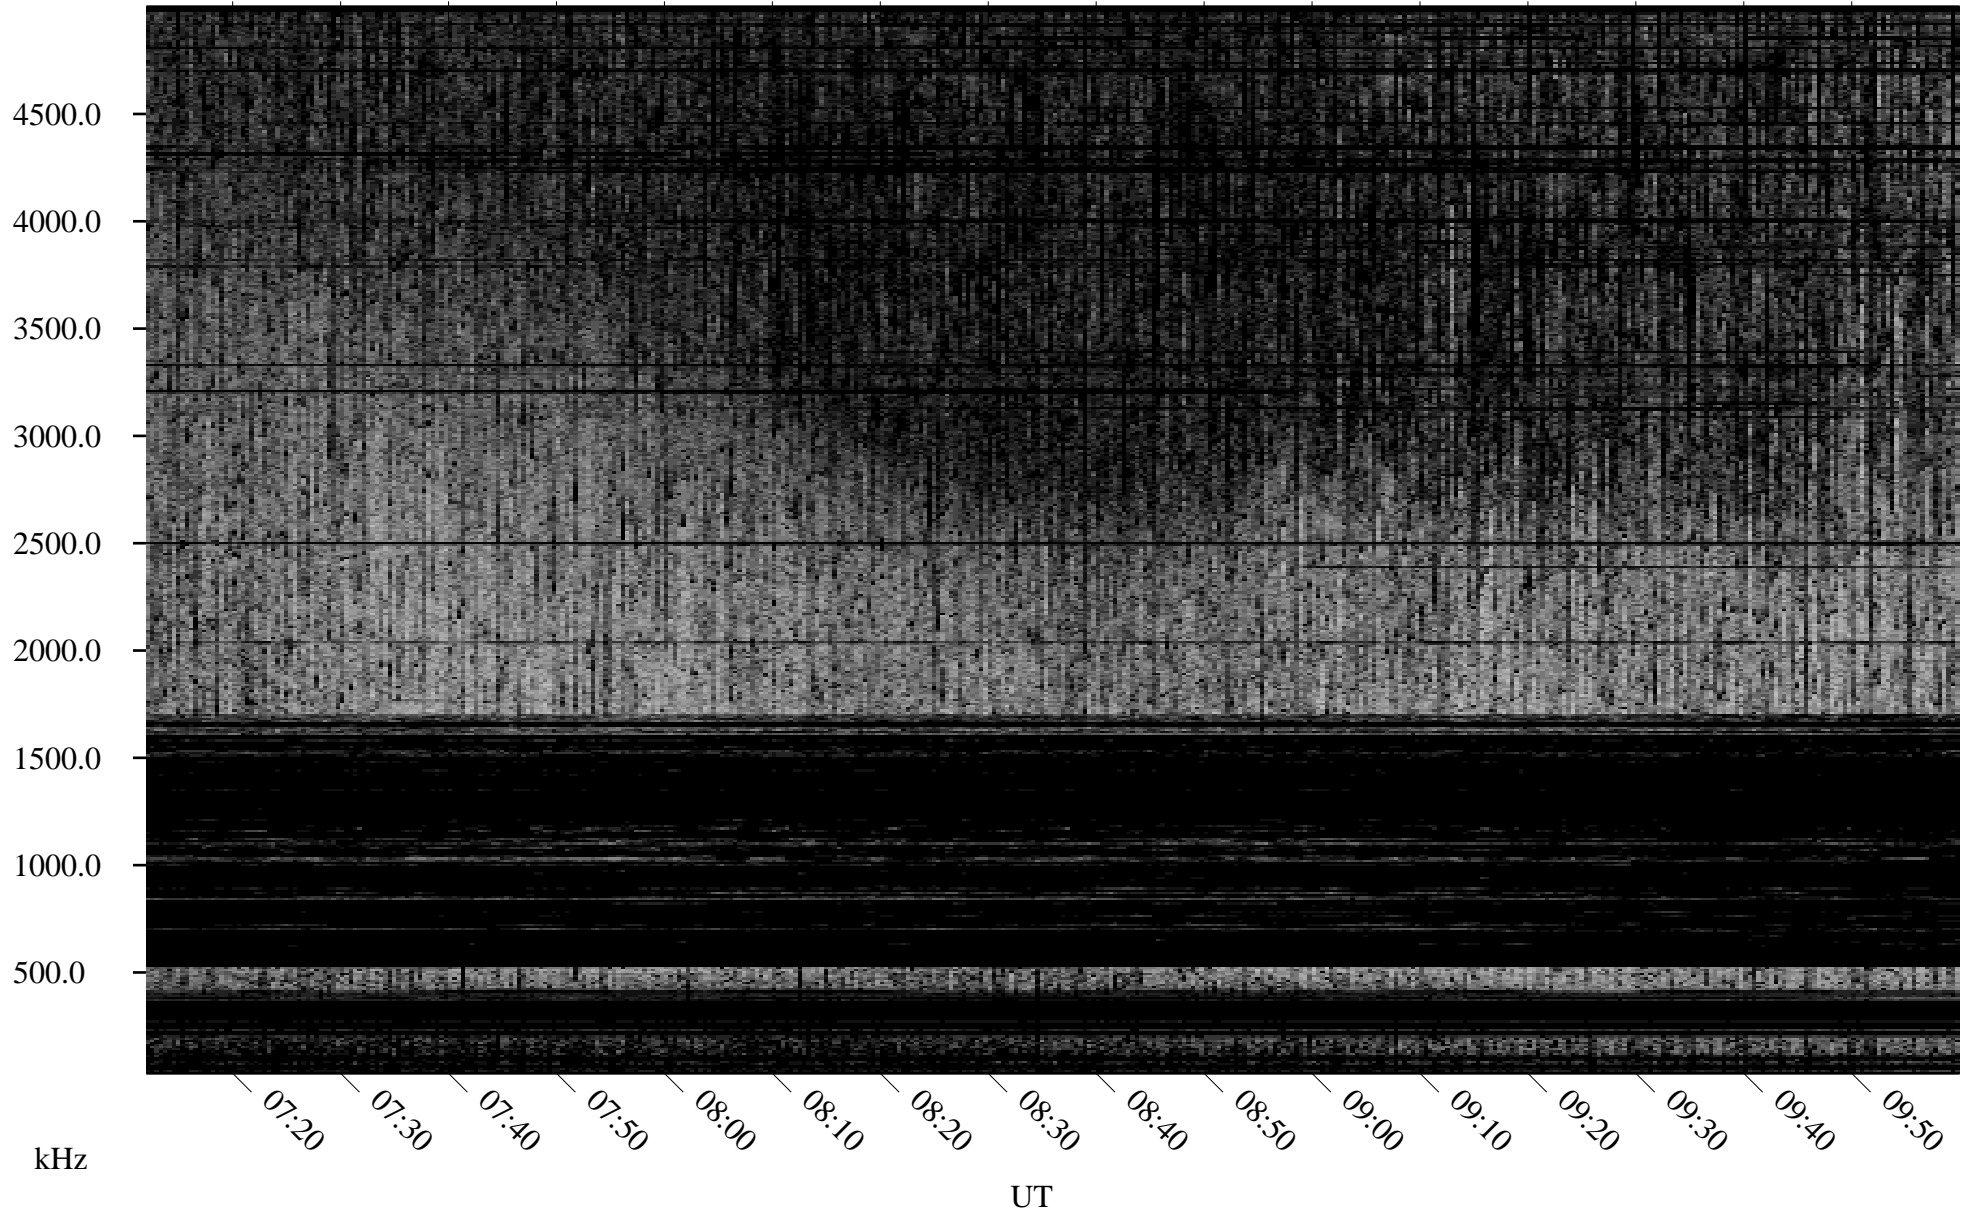

04/20/2001 Churchill, Manitoba

Linear Scale Black = 161 White = 15

ch01110l.r00m max_12

Page 1

04/20/2001 Churchill, Manitoba

Linear Scale Black = 161 White = 15

ch01110l.r00m max_12

Page 2

04/21/2001 Churchill, Manitoba

Linear Scale Black = 161 White = 15

ch01110l.r00m max_12

Page 3

04/21/2001 Churchill, Manitoba

Linear Scale Black = 161 White = 15

ch01110l.r00m max_12

Page 4

04/21/2001 Churchill, Manitoba

Linear Scale Black = 161 White = 15

ch01110l.r00m max_12

Page 5

04/21/2001 Churchill, Manitoba

Linear Scale Black = 161 White = 15

ch01110l.r00m max_12

Page 6

04/21/2001 Churchill, Manitoba

Linear Scale Black = 161 White = 15

ch01110l.r00m max_12

Page 7

04/21/2001 Churchill, Manitoba

Linear Scale Black = 161 White = 15

ch01110l.r00m max_12

Page 8