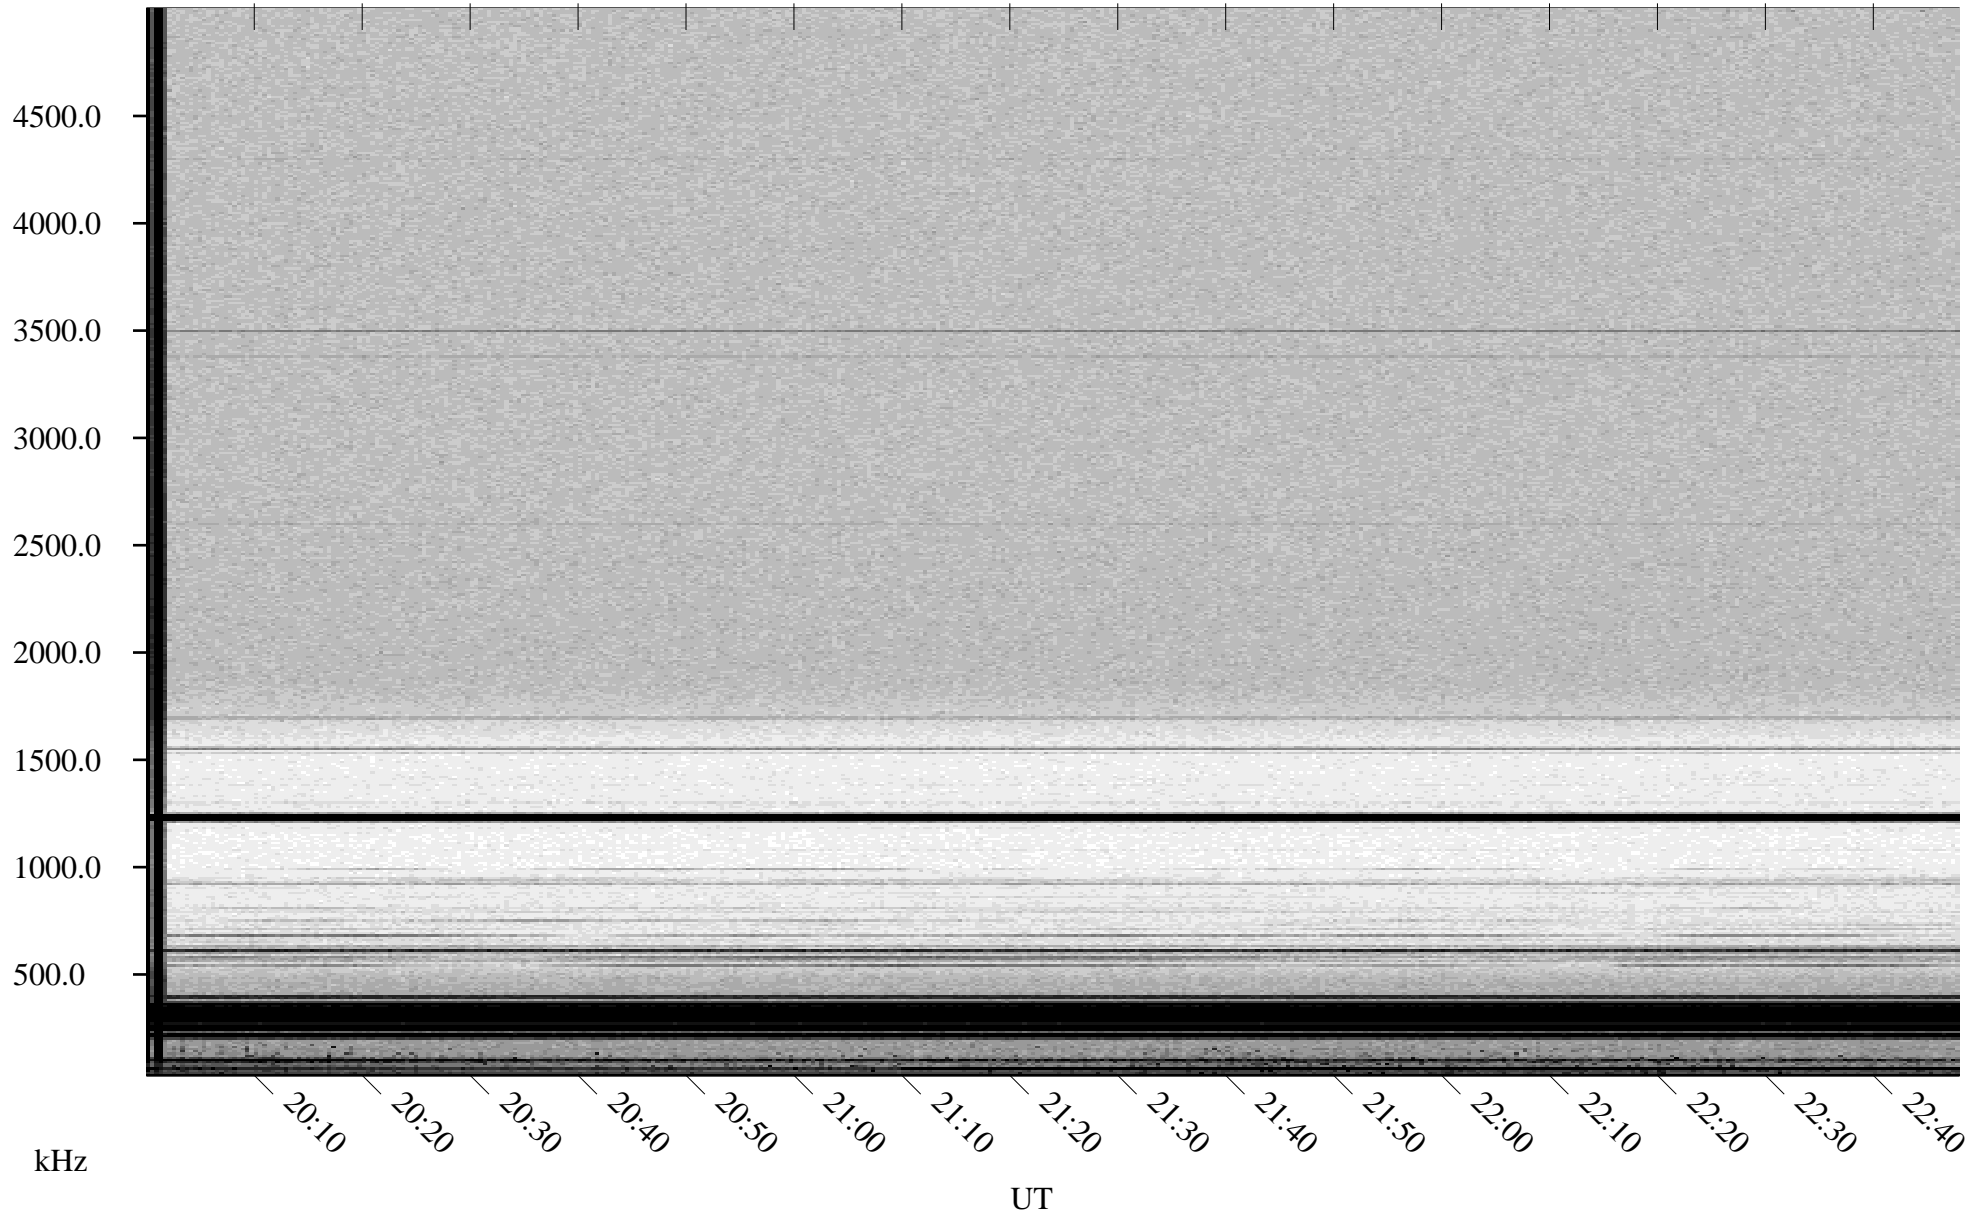

04/20/2001 Churchill, Manitoba

Linear Scale Black = 161 White = 15

ch01110l.r00m max_12

Page 1

04/20/2001 Churchill, Manitoba

Linear Scale Black = 161 White = 15

ch01110l.r00m max_12

Page 2

04/21/2001 Churchill, Manitoba

Linear Scale Black = 161 White = 15

ch01110l.r00m max_12

Page 3

04/21/2001 Churchill, Manitoba

Linear Scale Black = 161 White = 15

ch01110l.r00m max_12

Page 4

04/21/2001 Churchill, Manitoba

Linear Scale Black = 161 White = 15

ch01110l.r00m max_12

Page 5

04/21/2001 Churchill, Manitoba

Linear Scale Black = 161 White = 15

ch01110l.r00m max_12

Page 6

04/21/2001 Churchill, Manitoba

Linear Scale Black = 161 White = 15

ch01110l.r00m max_12

Page 7

04/21/2001 Churchill, Manitoba

Linear Scale Black = 161 White = 15

ch01110l.r00m max_12

Page 8