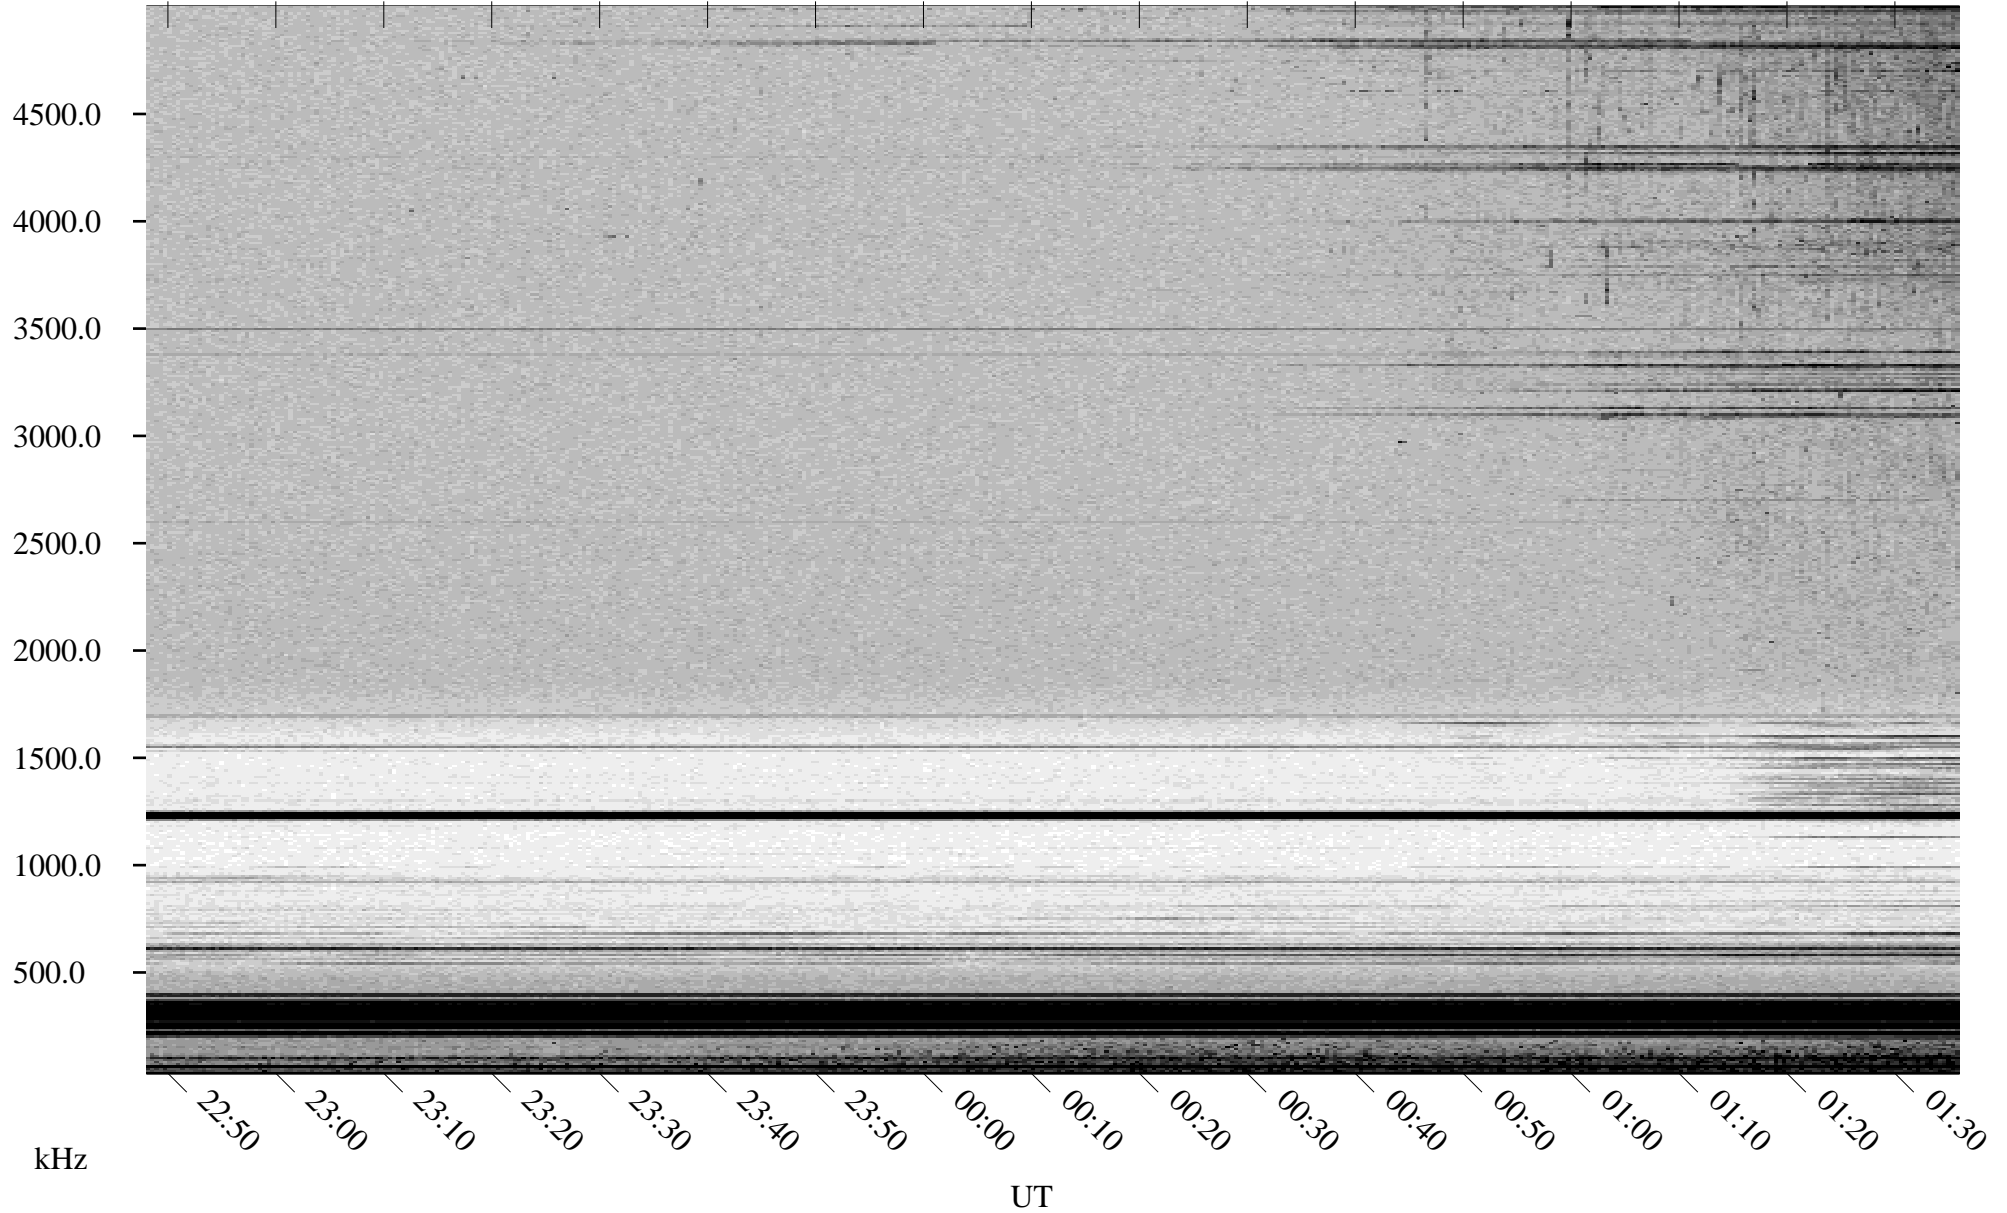

04/20/2001 Churchill, Manitoba

Linear Scale Black = 161 White = 15

ch01110l.r00m max_12

Page 1

04/20/2001 Churchill, Manitoba

Linear Scale Black = 161 White = 15

ch01110l.r00m max_12

Page 2

04/21/2001 Churchill, Manitoba

Linear Scale Black = 161 White = 15

ch01110l.r00m max_12

Page 3

04/21/2001 Churchill, Manitoba

Linear Scale Black = 161 White = 15

ch01110l.r00m max_12

Page 4

04/21/2001 Churchill, Manitoba

Linear Scale Black = 161 White = 15

ch01110l.r00m max_12

Page 5

04/21/2001 Churchill, Manitoba

Linear Scale Black = 161 White = 15

ch01110l.r00m max_12

Page 6

04/21/2001 Churchill, Manitoba

Linear Scale Black = 161 White = 15

ch01110l.r00m max_12

Page 7

04/21/2001 Churchill, Manitoba

Linear Scale Black = 161 White = 15

ch01110l.r00m max_12

Page 8