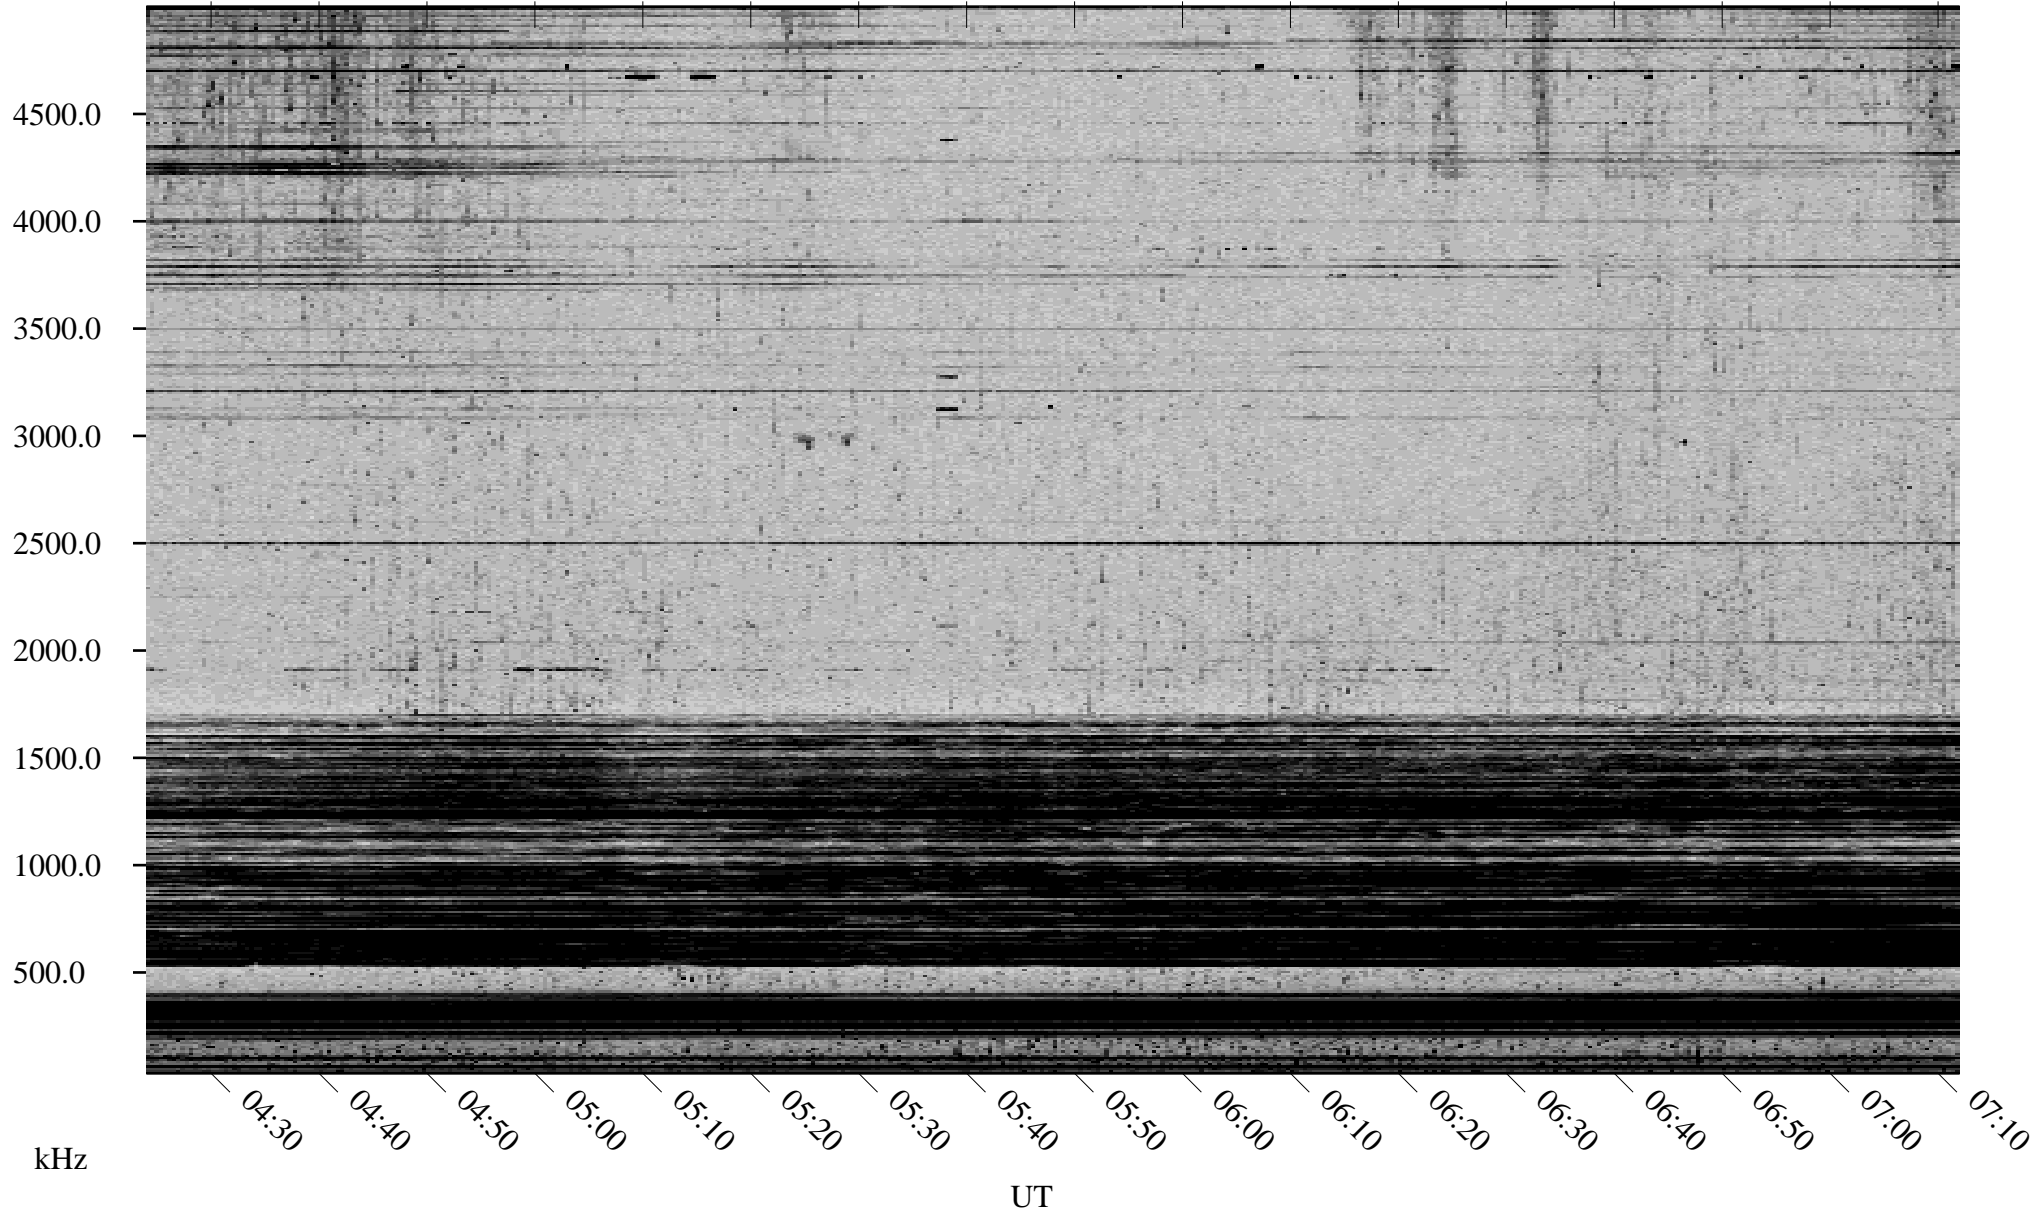

04/21/2001 Churchill, Manitoba

Linear Scale Black = 161 White = 15

ch011111l.r00m max_12

Page 1

04/21/2001 Churchill, Manitoba

Linear Scale Black = 161 White = 15

ch011111l.r00m max_12

Page 2

04/22/2001 Churchill, Manitoba

Linear Scale Black = 161 White = 15

ch011111l.r00m max_12

Page 3

04/22/2001 Churchill, Manitoba

Linear Scale Black = 161 White = 15

ch011111l.r00m max_12

Page 4

04/22/2001 Churchill, Manitoba

Linear Scale Black = 161 White = 15

ch011111l.r00m max_12

Page 5

04/22/2001 Churchill, Manitoba

Linear Scale Black = 161 White = 15

ch011111l.r00m max_12

Page 6

04/22/2001 Churchill, Manitoba

Linear Scale Black = 161 White = 15

ch011111l.r00m max_12

Page 7

04/22/2001 Churchill, Manitoba

Linear Scale Black = 161 White = 15

ch011111l.r00m max_12

Page 8