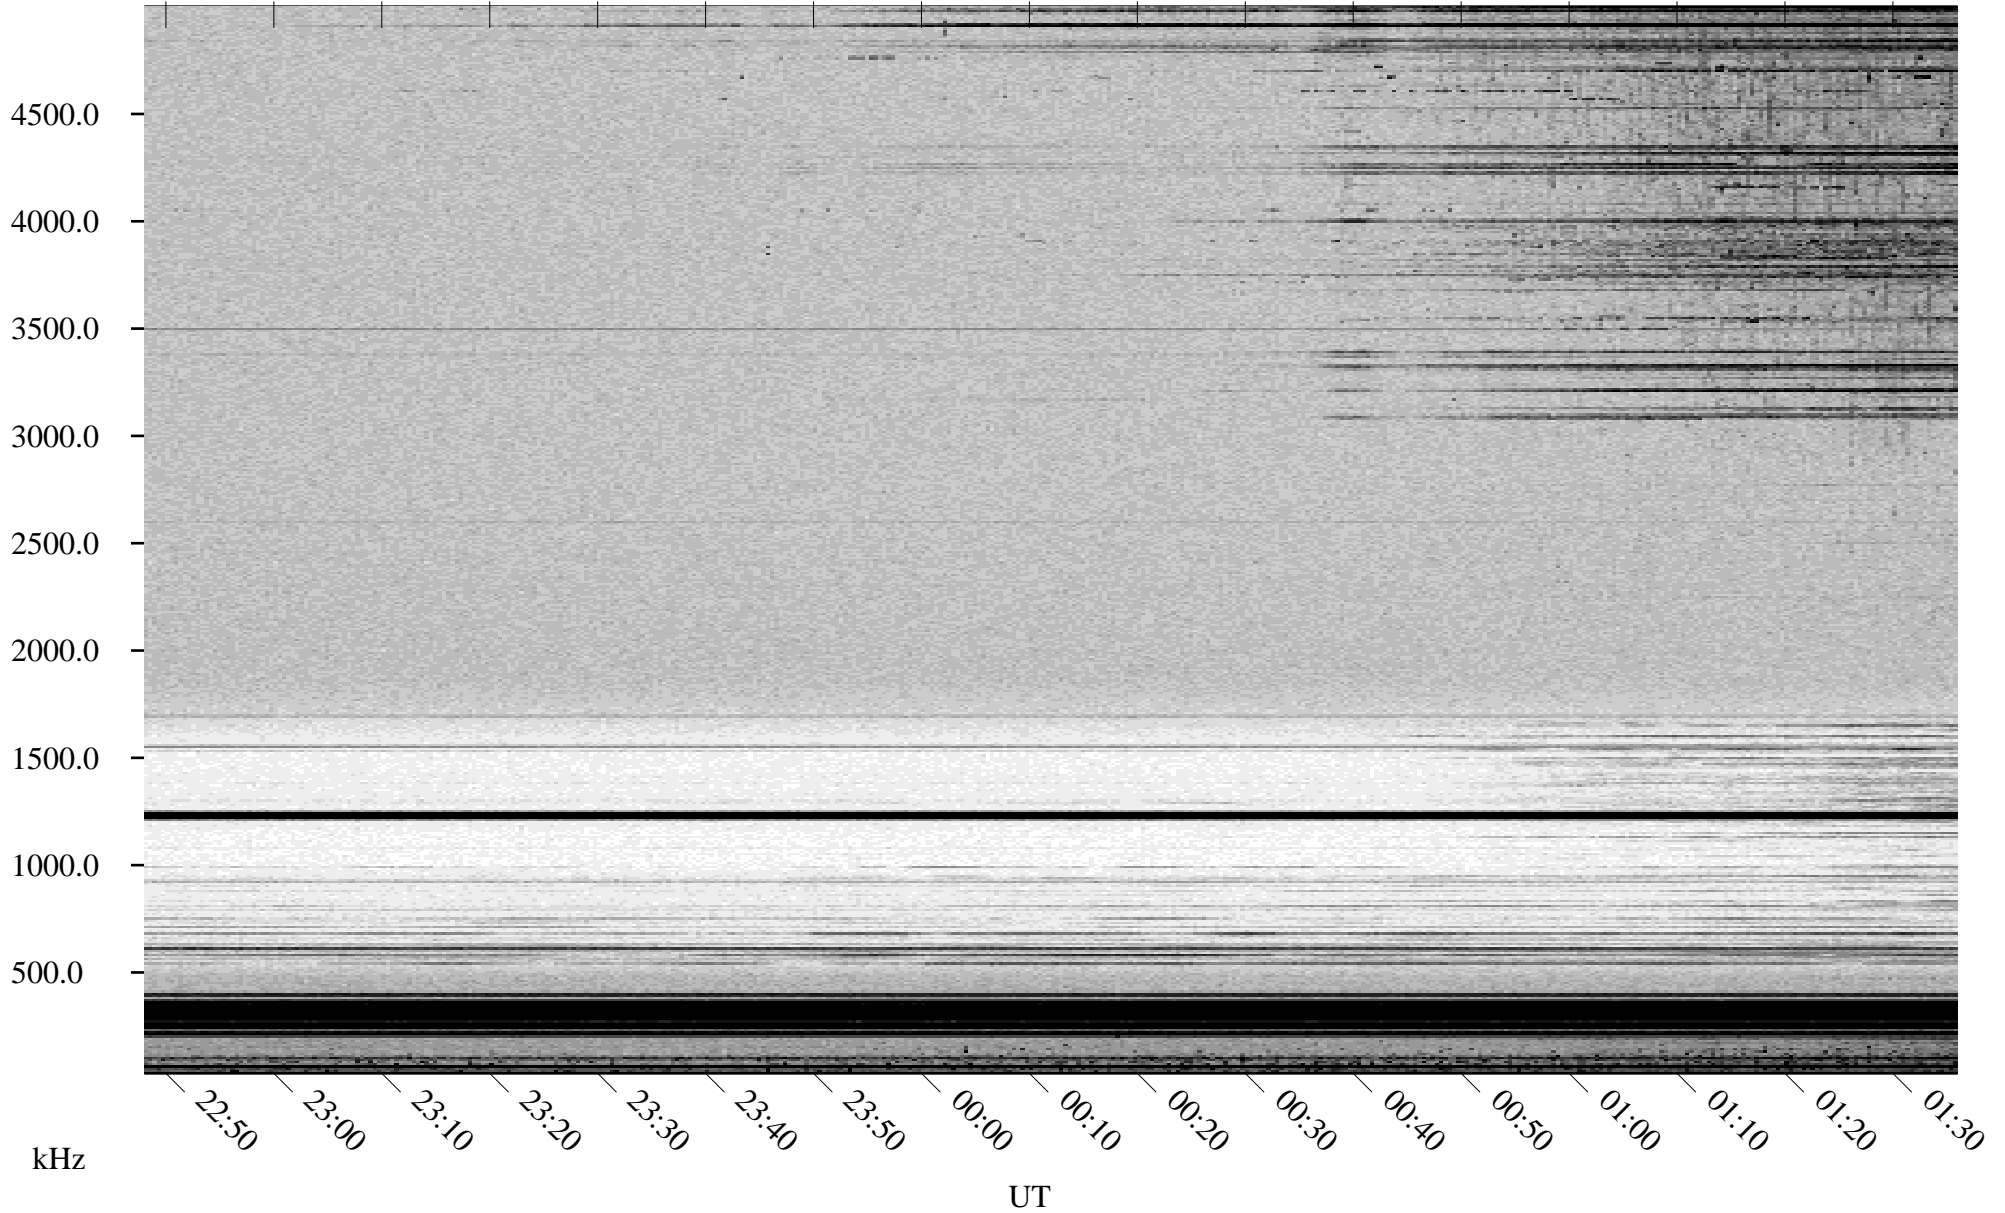

04/21/2001 Churchill, Manitoba

Linear Scale Black = 161 White = 15

ch011111l.r00m max_12

Page 1

04/21/2001 Churchill, Manitoba

Linear Scale Black = 161 White = 15

ch011111l.r00m max_12

Page 2

04/22/2001 Churchill, Manitoba

Linear Scale Black = 161 White = 15

ch011111l.r00m max_12

Page 3

04/22/2001 Churchill, Manitoba

Linear Scale Black = 161 White = 15

ch011111l.r00m max_12

Page 4

04/22/2001 Churchill, Manitoba

Linear Scale Black = 161 White = 15

ch011111l.r00m max_12

Page 5

04/22/2001 Churchill, Manitoba

Linear Scale Black = 161 White = 15

ch011111l.r00m max_12

Page 6

04/22/2001 Churchill, Manitoba

Linear Scale Black = 161 White = 15

ch011111l.r00m max_12

Page 7

04/22/2001 Churchill, Manitoba

Linear Scale Black = 161 White = 15

ch011111l.r00m max_12

Page 8