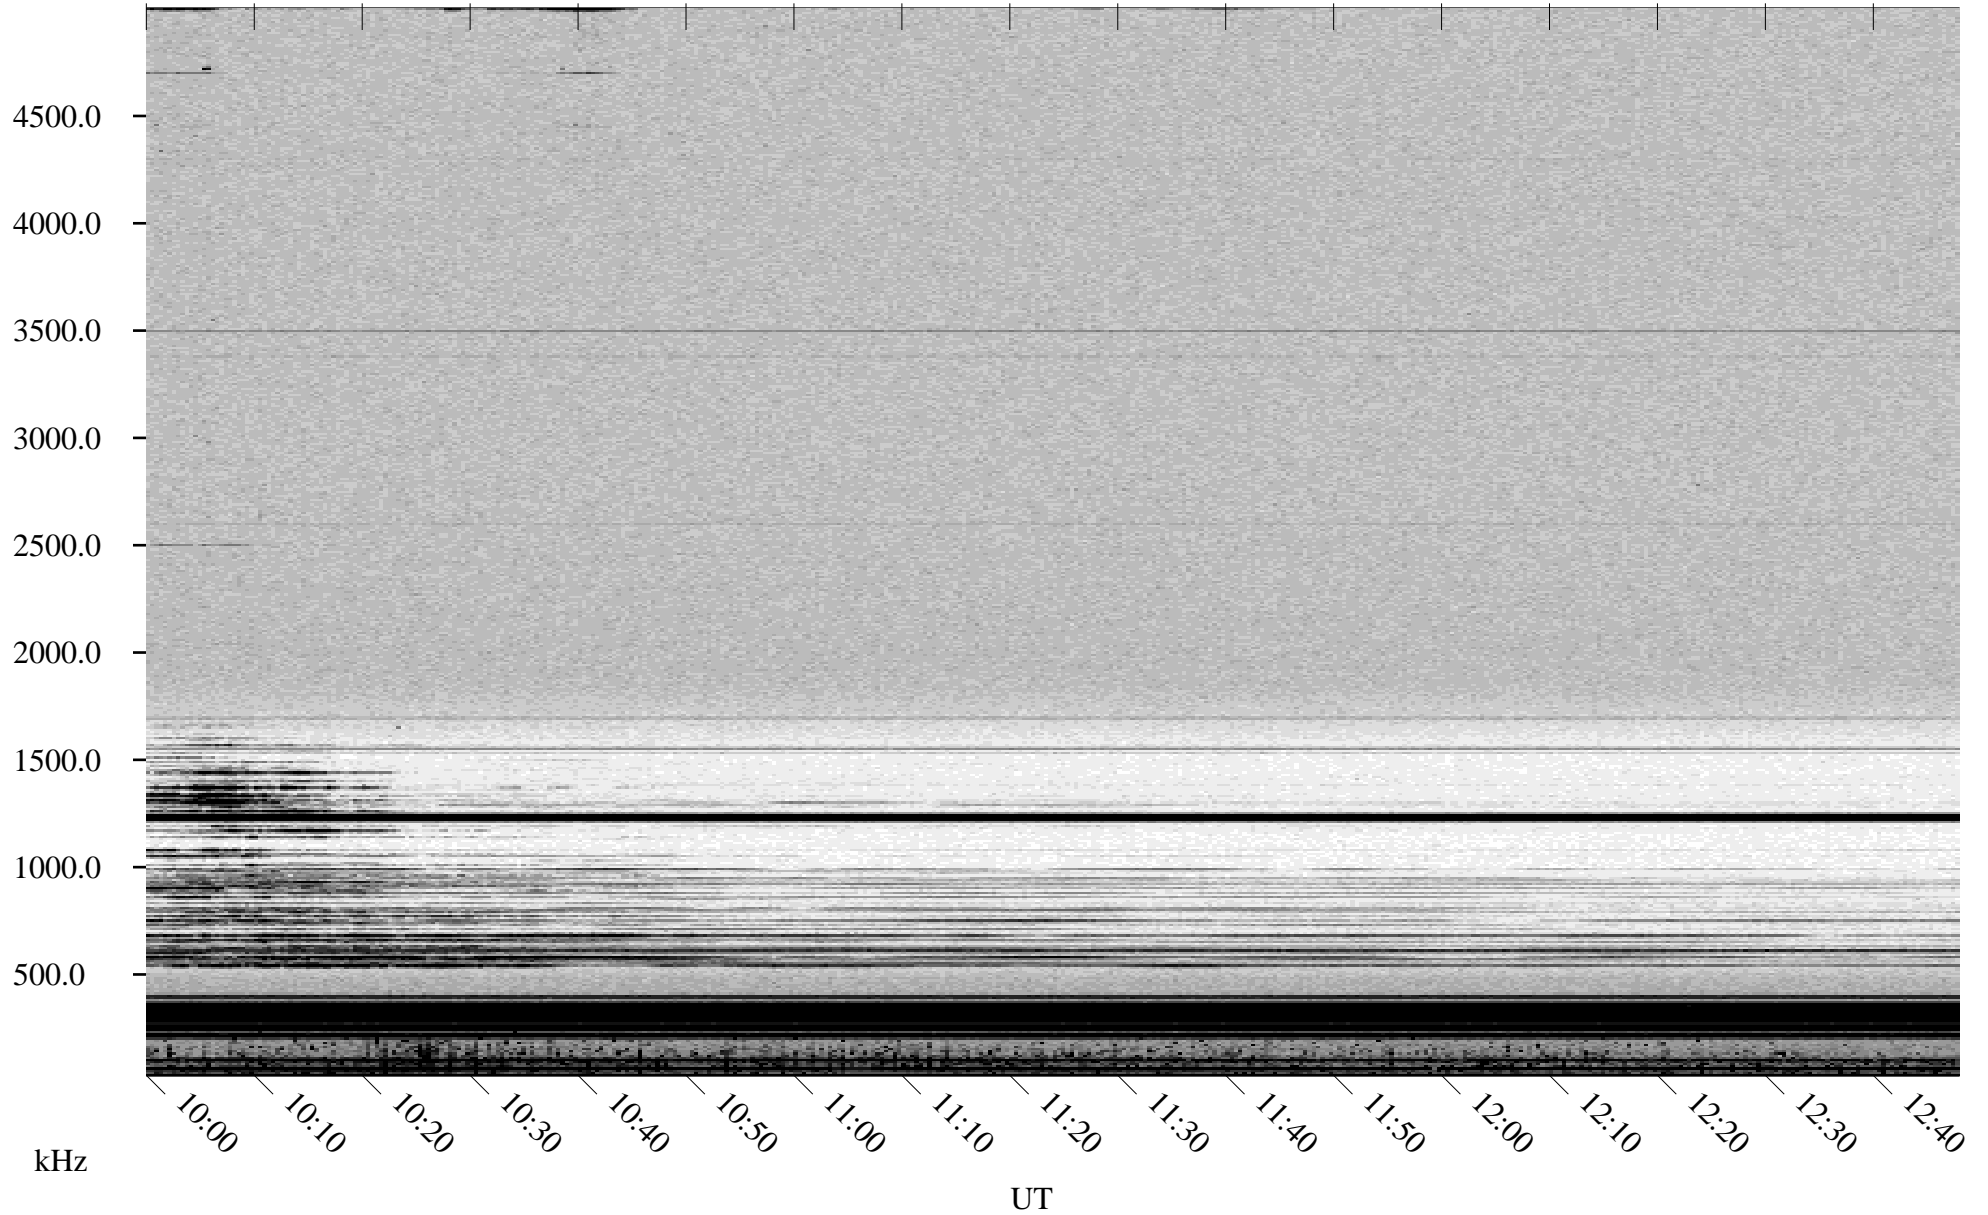

04/22/2001 Churchill, Manitoba

Linear Scale Black = 161 White = 15

ch011111l.r00m max_12

Page 3

04/22/2001 Churchill, Manitoba

Linear Scale Black = 161 White = 15

ch011111l.r00m max_12

Page 4

04/22/2001 Churchill, Manitoba

Linear Scale Black = 161 White = 15

ch011111l.r00m max_12

Page 5

04/22/2001 Churchill, Manitoba

Linear Scale Black = 161 White = 15

ch011111l.r00m max_12

Page 6

04/22/2001 Churchill, Manitoba

Linear Scale Black = 161 White = 15

ch011111l.r00m max_12

Page 7

04/22/2001 Churchill, Manitoba

Linear Scale Black = 161 White = 15

ch011111l.r00m max_12

Page 8