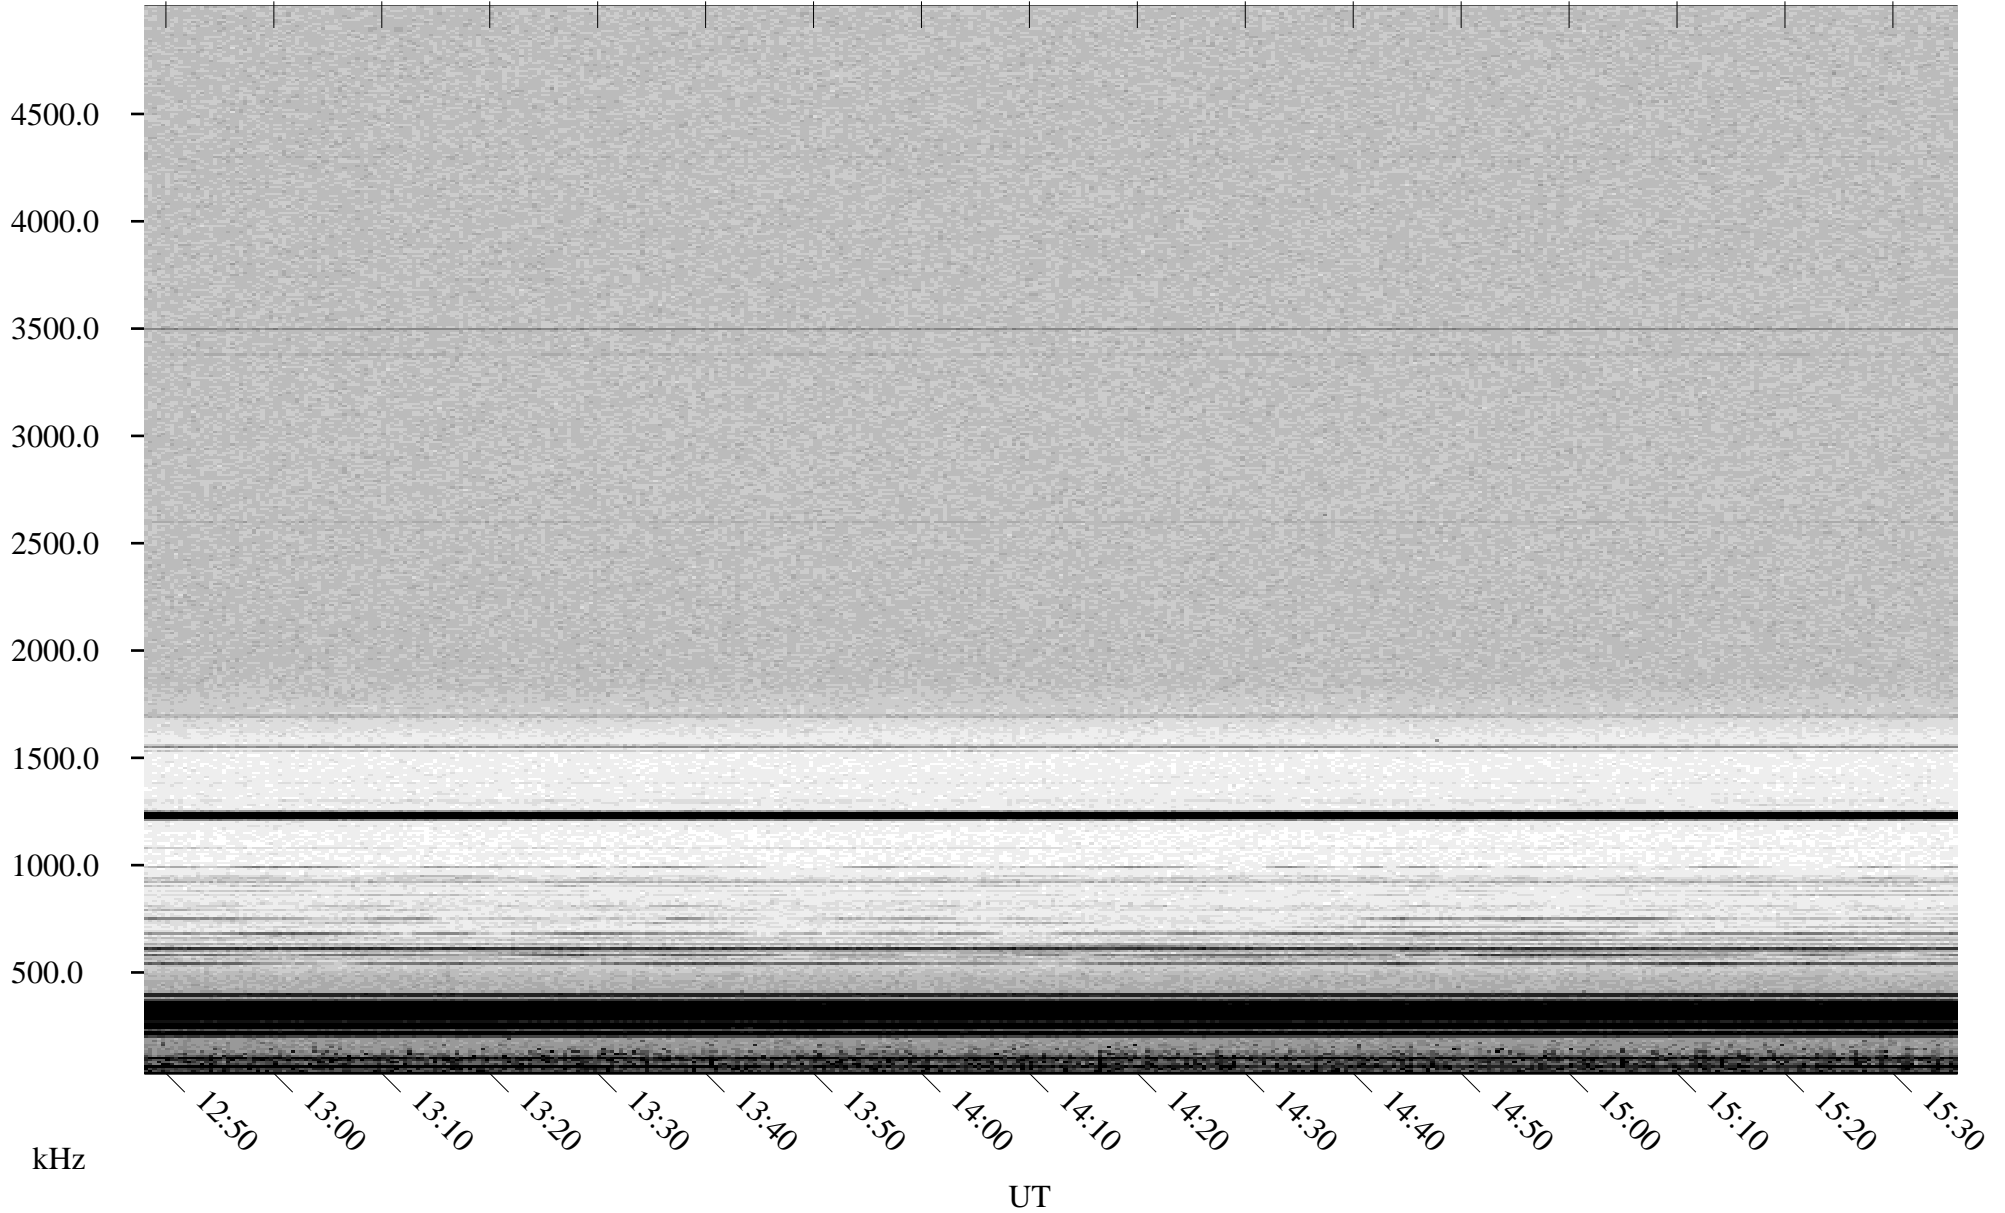

04/22/2001 Churchill, Manitoba

Linear Scale Black = 161 White = 15

ch011111l.r00m max_12

Page 3

04/22/2001 Churchill, Manitoba

Linear Scale Black = 161 White = 15

ch011111l.r00m max_12

Page 4

04/22/2001 Churchill, Manitoba

Linear Scale Black = 161 White = 15

ch011111l.r00m max_12

Page 5

04/22/2001 Churchill, Manitoba

Linear Scale Black = 161 White = 15

ch011111l.r00m max_12

Page 6

04/22/2001 Churchill, Manitoba

Linear Scale Black = 161 White = 15

ch011111l.r00m max_12

Page 7

04/22/2001 Churchill, Manitoba

Linear Scale Black = 161 White = 15

ch011111l.r00m max_12

Page 8