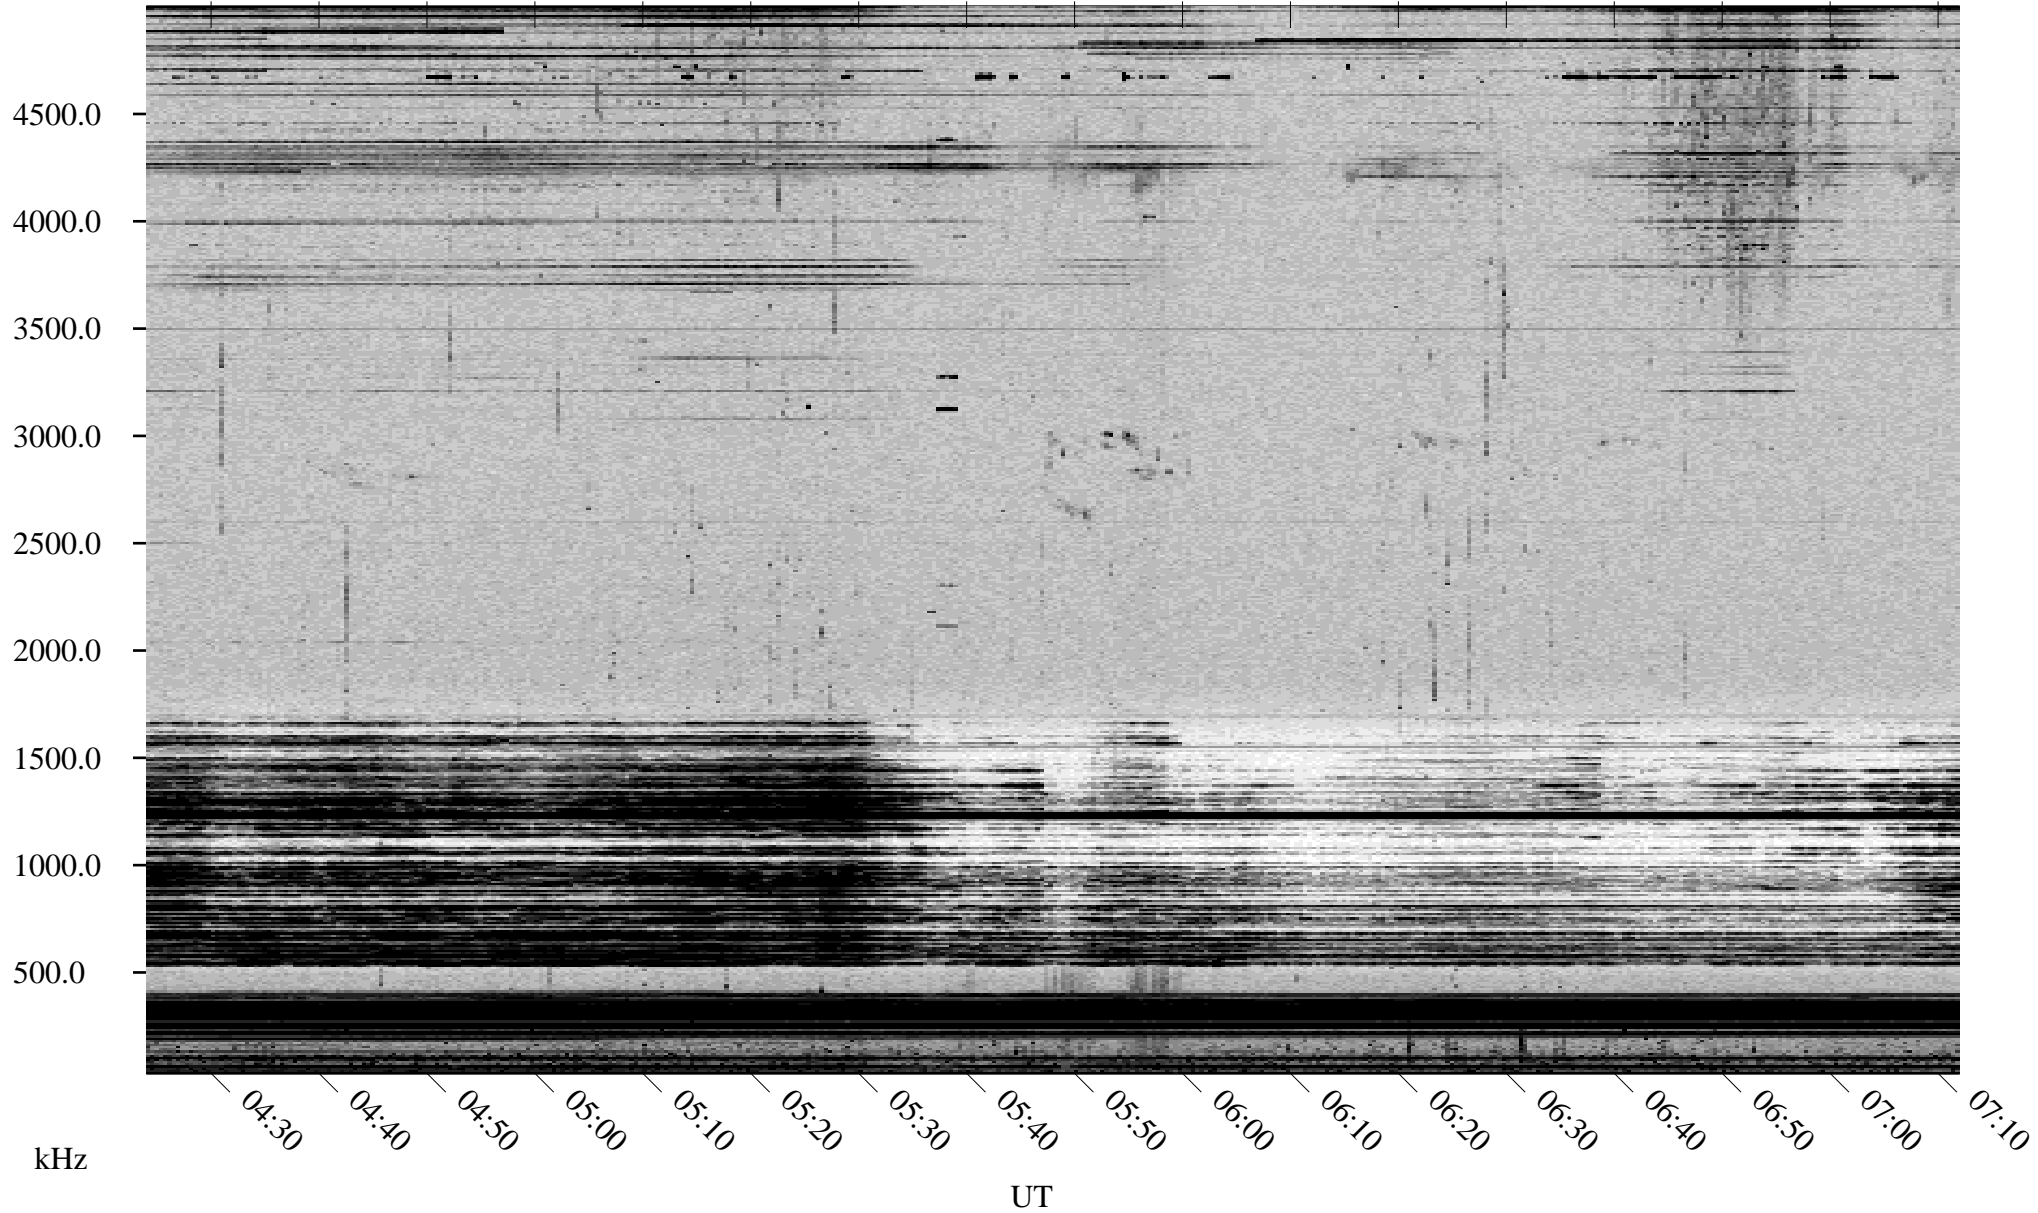

# 04/22/2001 Churchill, Manitoba

Linear Scale    Black = 161    White = 15

ch01112l.r00m max\_12

Page 2

# 04/23/2001 Churchill, Manitoba

Linear Scale    Black = 161    White = 15

ch01112l.r00m max\_12

Page 3

# 04/23/2001 Churchill, Manitoba

Linear Scale    Black = 161    White = 15

ch01112l.r00m max\_12

Page 4

# 04/23/2001 Churchill, Manitoba

Linear Scale    Black = 161    White = 15

ch01112l.r00m max\_12

Page 5