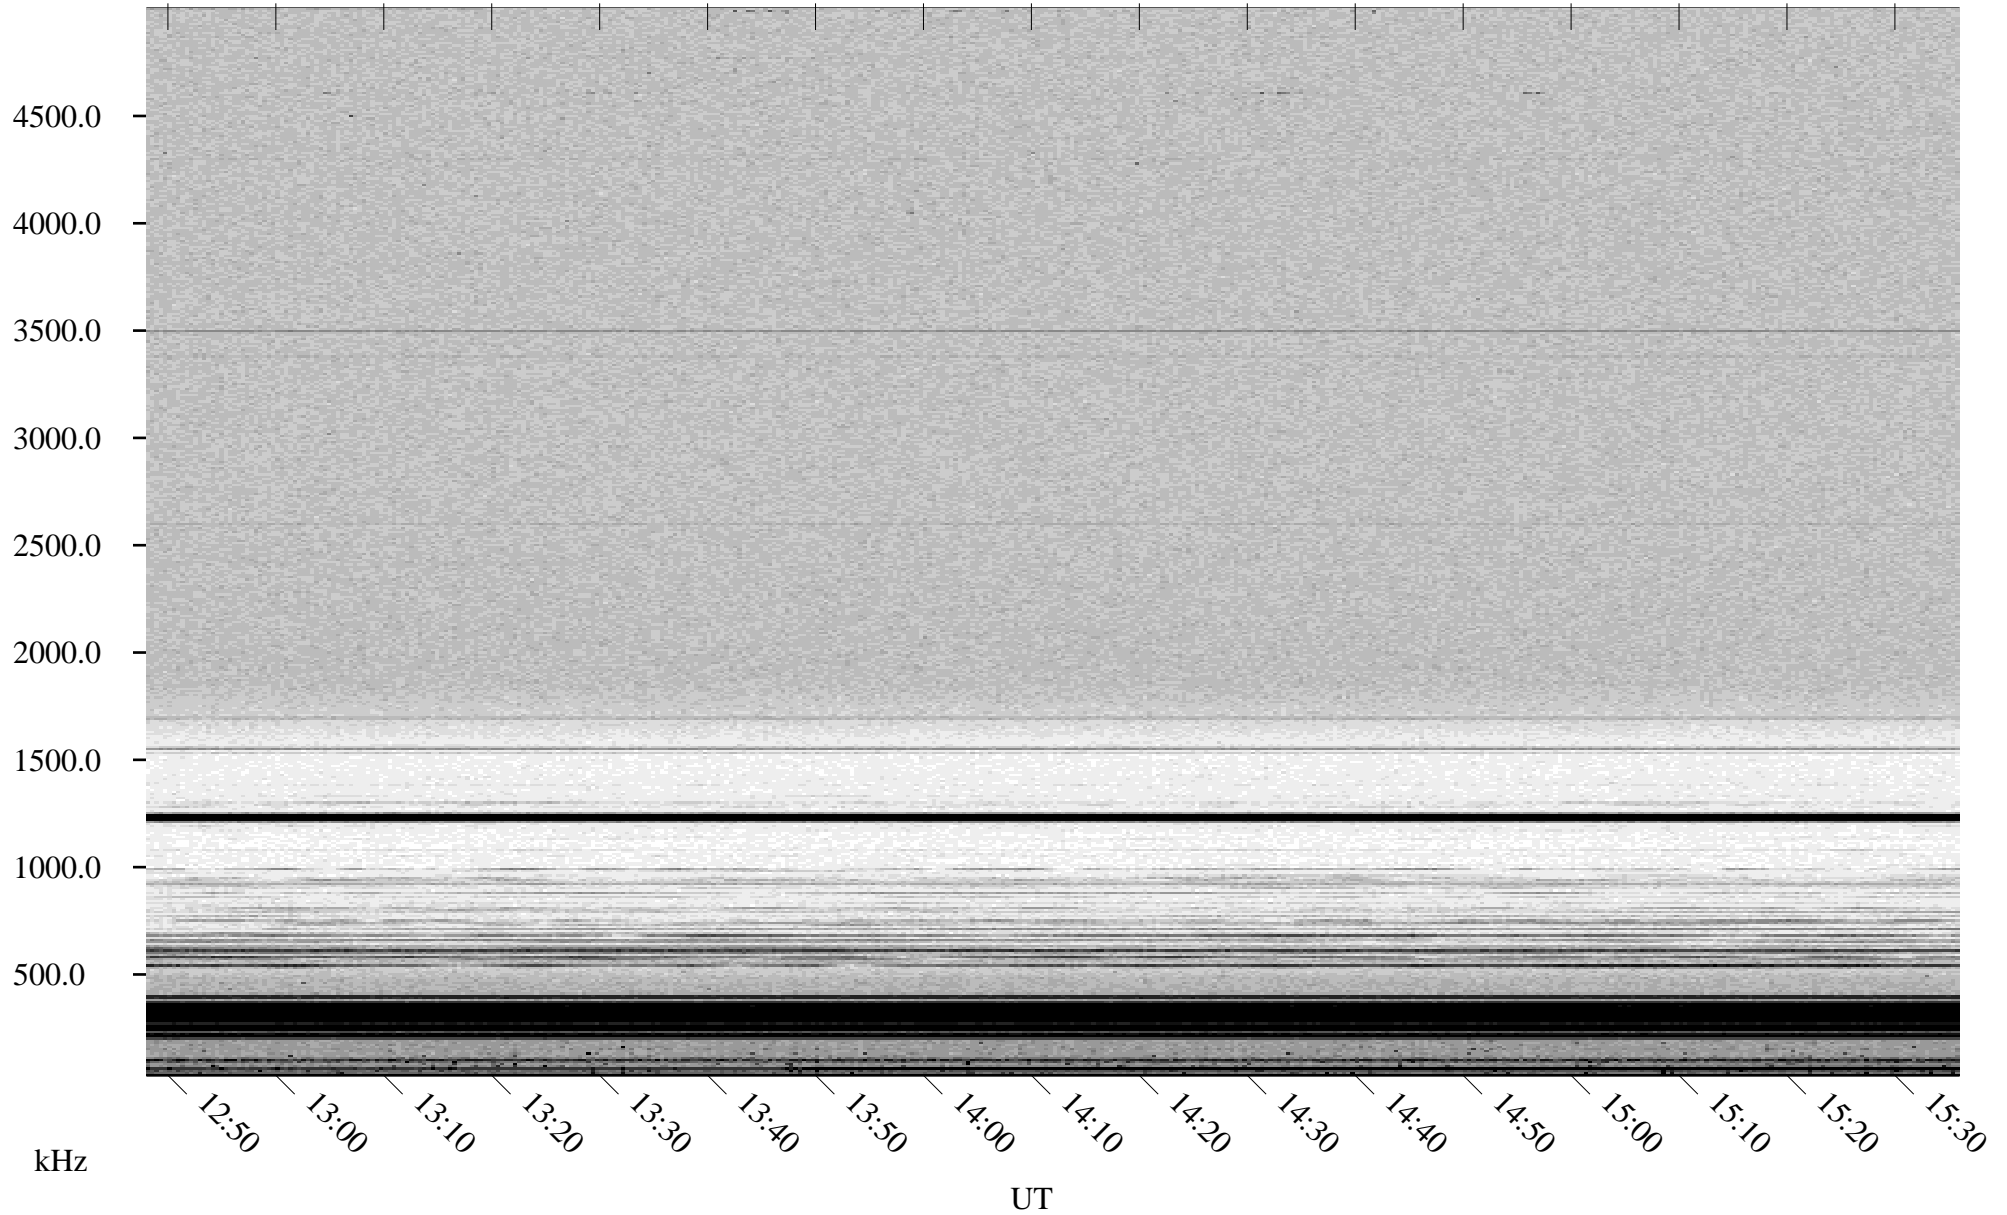

# 04/23/2001 Churchill, Manitoba

Linear Scale    Black = 161    White = 15

ch01112l.r00m max\_12

Page 6

# 04/23/2001 Churchill, Manitoba

Linear Scale    Black = 161    White = 15

ch01112l.r00m max\_12

Page 7