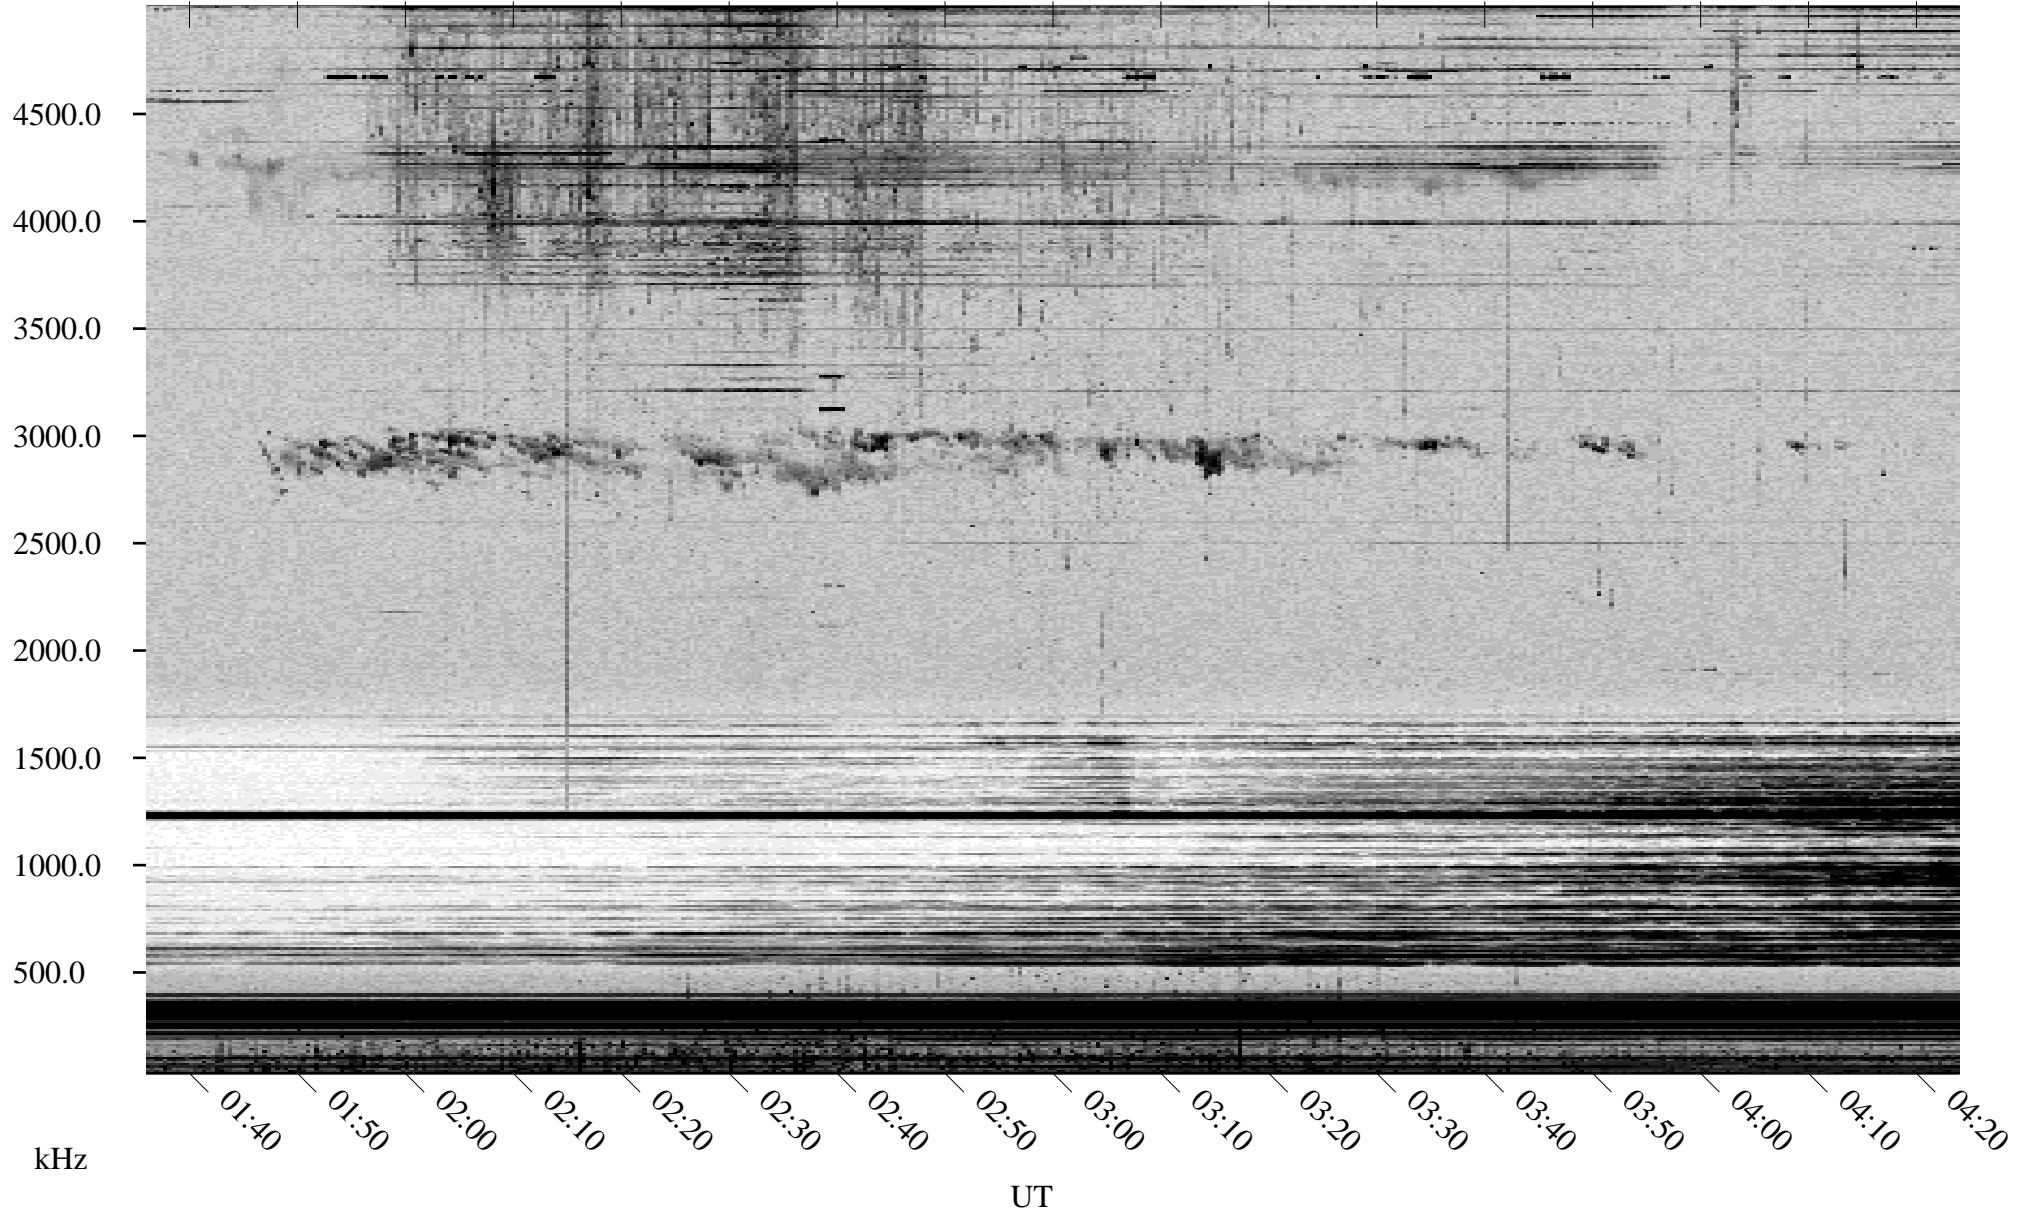

# 04/22/2001 Churchill, Manitoba

Linear Scale    Black = 161    White = 15

ch01112l.r00m max\_12

Page 1

# 04/22/2001 Churchill, Manitoba

Linear Scale    Black = 161    White = 15

ch01112l.r00m max\_12

Page 2

# 04/23/2001 Churchill, Manitoba

Linear Scale    Black = 161    White = 15

ch01112l.r00m max\_12

Page 3

# 04/23/2001 Churchill, Manitoba

Linear Scale    Black = 161    White = 15

ch01112l.r00m max\_12

Page 4