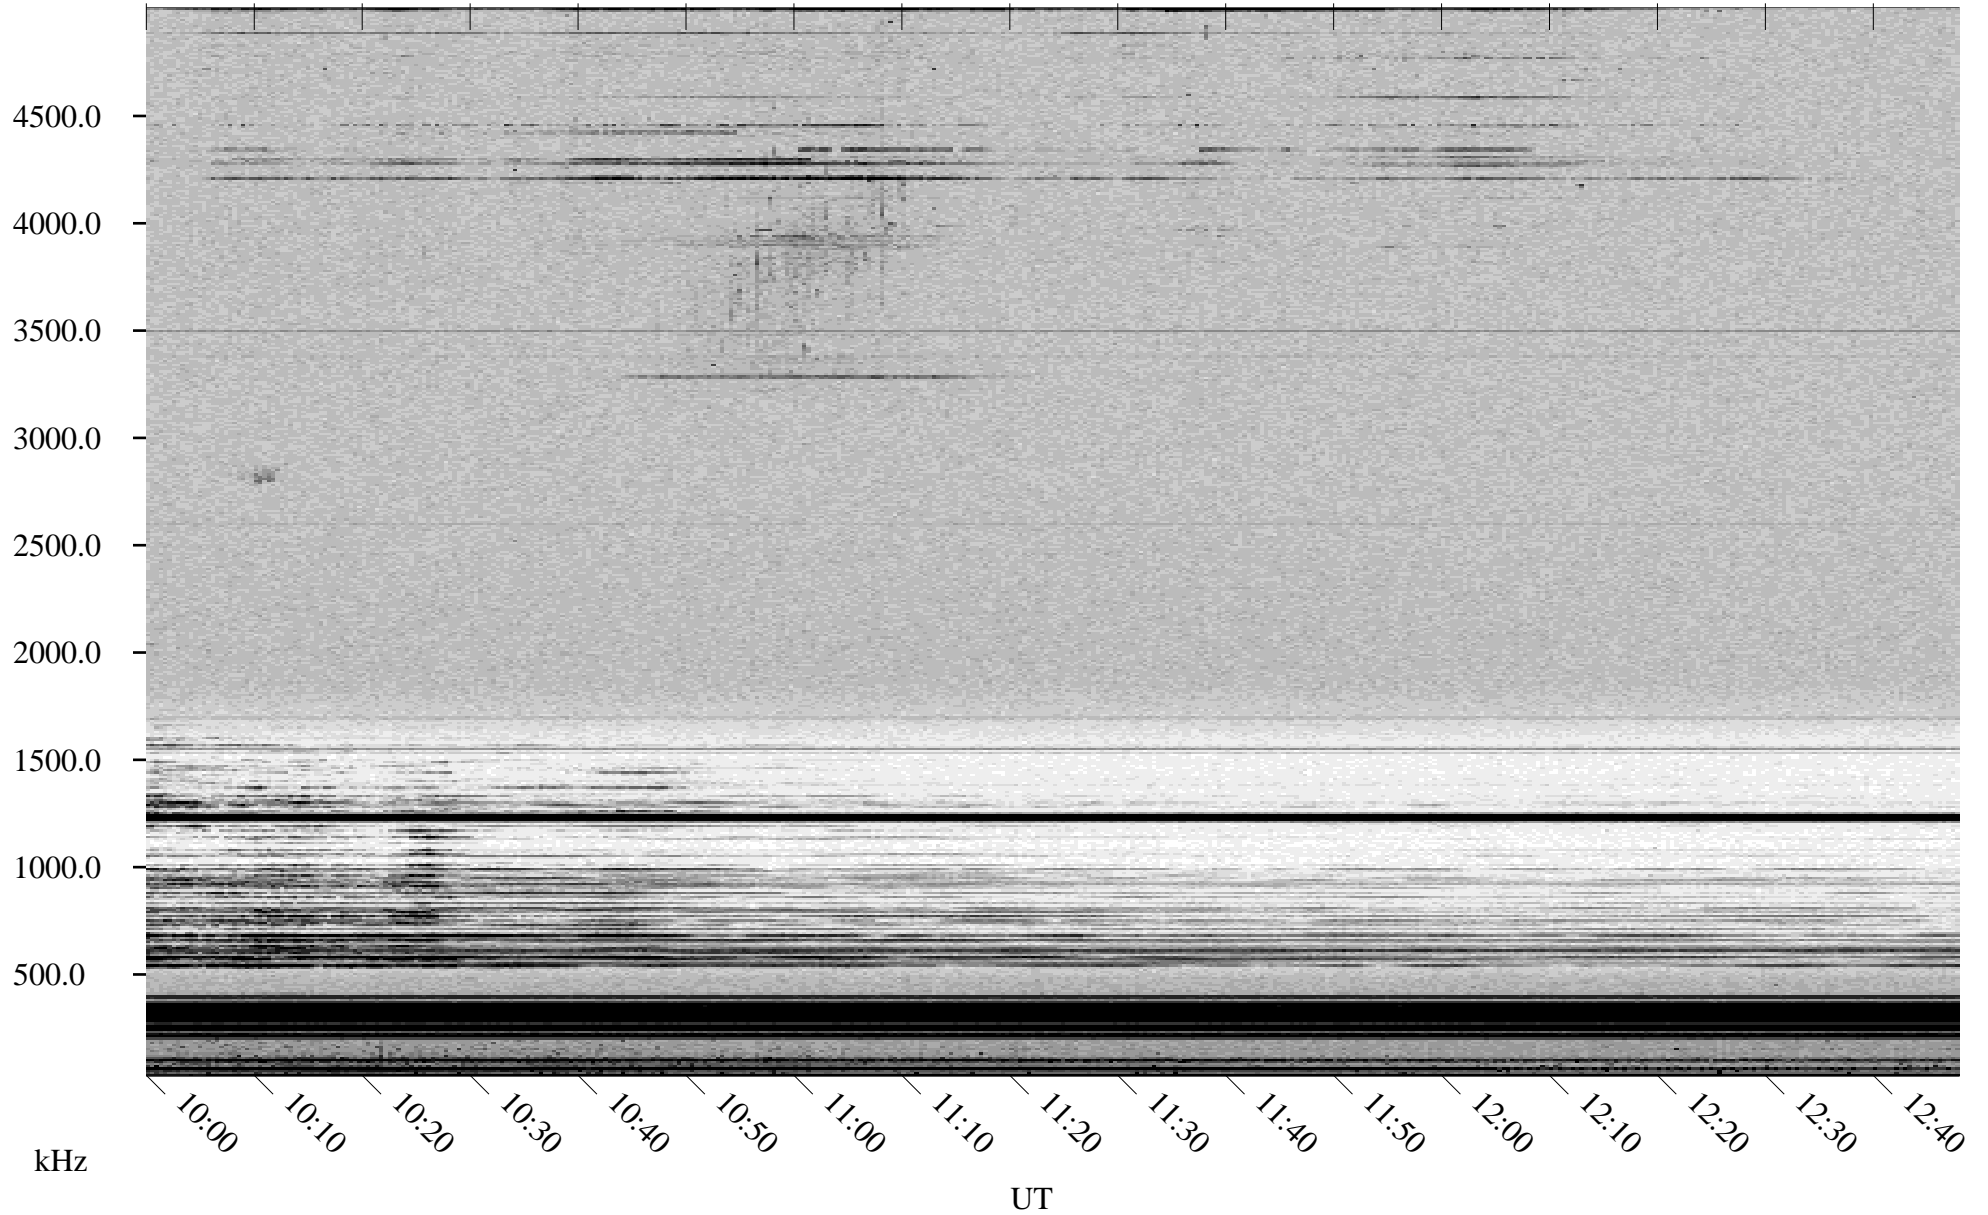

# 04/23/2001 Churchill, Manitoba

Linear Scale    Black = 161    White = 15

ch01112l.r00m max\_12

Page 5

# 04/23/2001 Churchill, Manitoba

Linear Scale    Black = 161    White = 15

ch01112l.r00m max\_12

Page 6