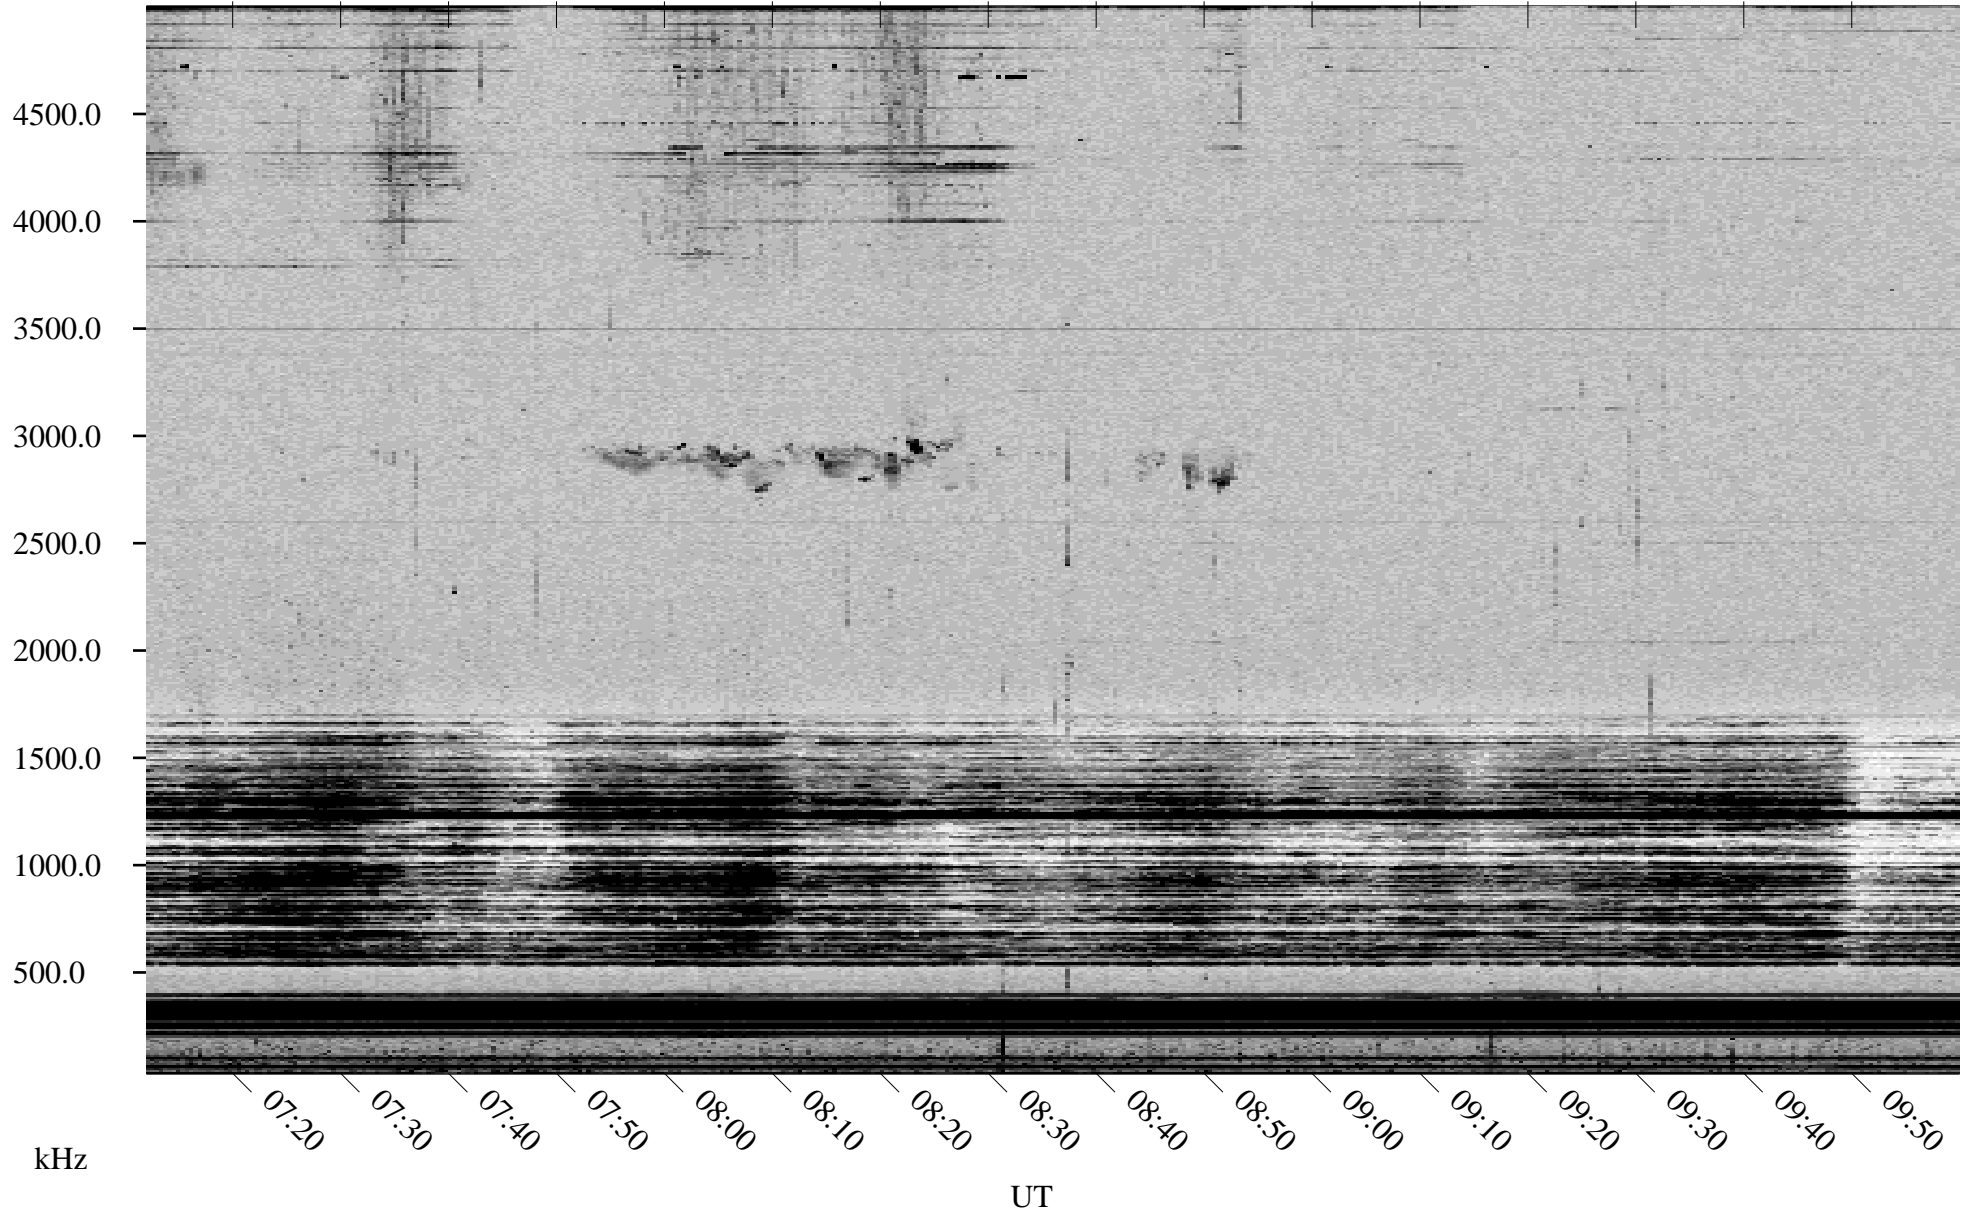

# 04/23/2001 Churchill, Manitoba

Linear Scale    Black = 161    White = 15

ch01112l.r00m max\_12

Page 4

# 04/23/2001 Churchill, Manitoba

Linear Scale    Black = 161    White = 15

ch01112l.r00m max\_12

Page 5