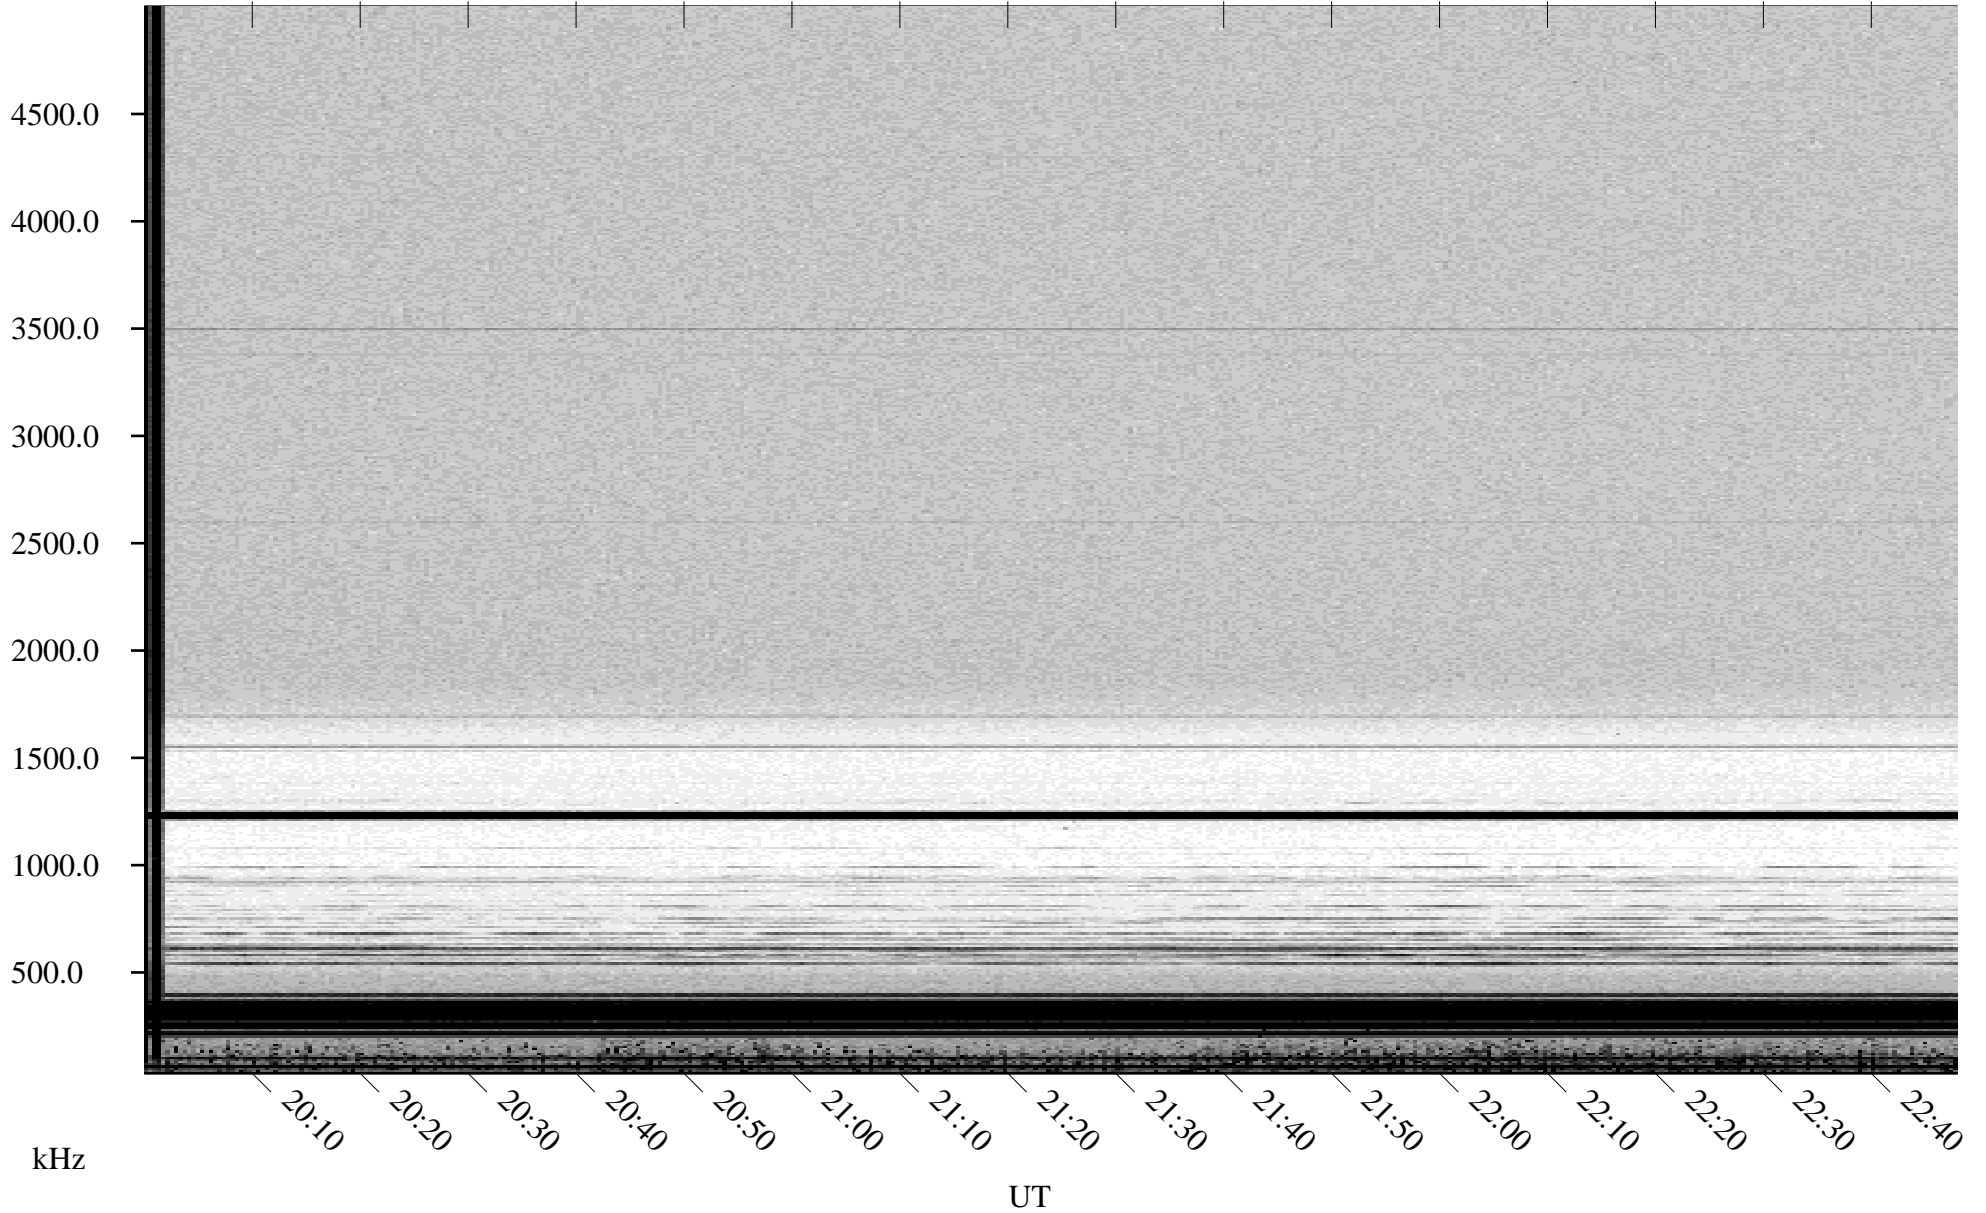

# 04/22/2001 Churchill, Manitoba

Linear Scale    Black = 161    White = 15

ch01112l.r00m max\_12

Page 1

# 04/22/2001 Churchill, Manitoba

Linear Scale    Black = 161    White = 15

ch01112l.r00m max\_12

Page 2

# 04/23/2001 Churchill, Manitoba

Linear Scale    Black = 161    White = 15

ch01112l.r00m max\_12

Page 3

# 04/23/2001 Churchill, Manitoba

Linear Scale    Black = 161    White = 15

ch01112l.r00m max\_12

Page 4