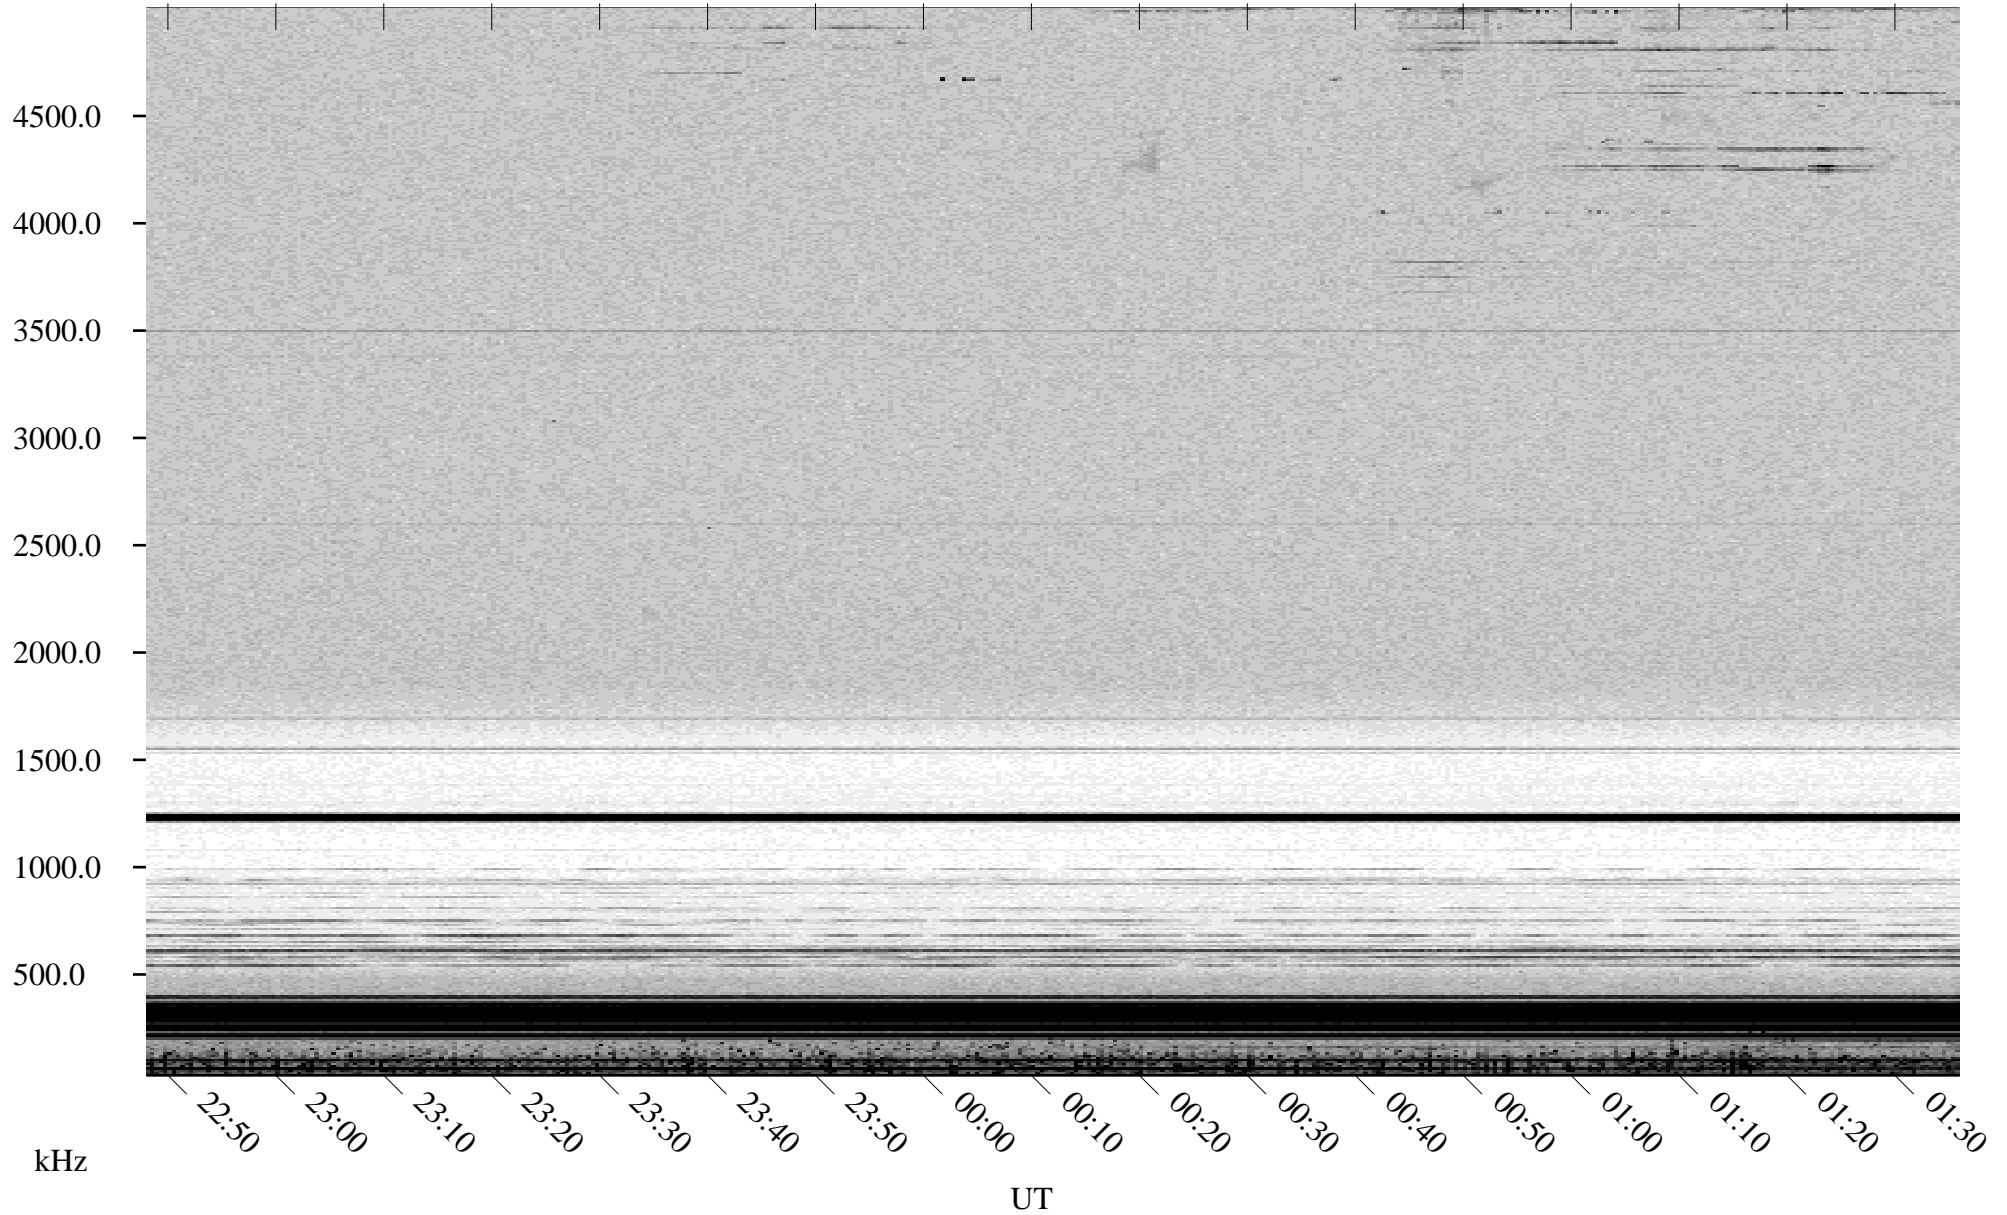

# 04/22/2001 Churchill, Manitoba

Linear Scale    Black = 161    White = 15

ch01112l.r00m max\_12

Page 1

# 04/22/2001 Churchill, Manitoba

Linear Scale    Black = 161    White = 15

ch01112l.r00m max\_12

Page 2

# 04/23/2001 Churchill, Manitoba

Linear Scale    Black = 161    White = 15

ch01112l.r00m max\_12

Page 3

# 04/23/2001 Churchill, Manitoba

Linear Scale    Black = 161    White = 15

ch01112l.r00m max\_12

Page 4