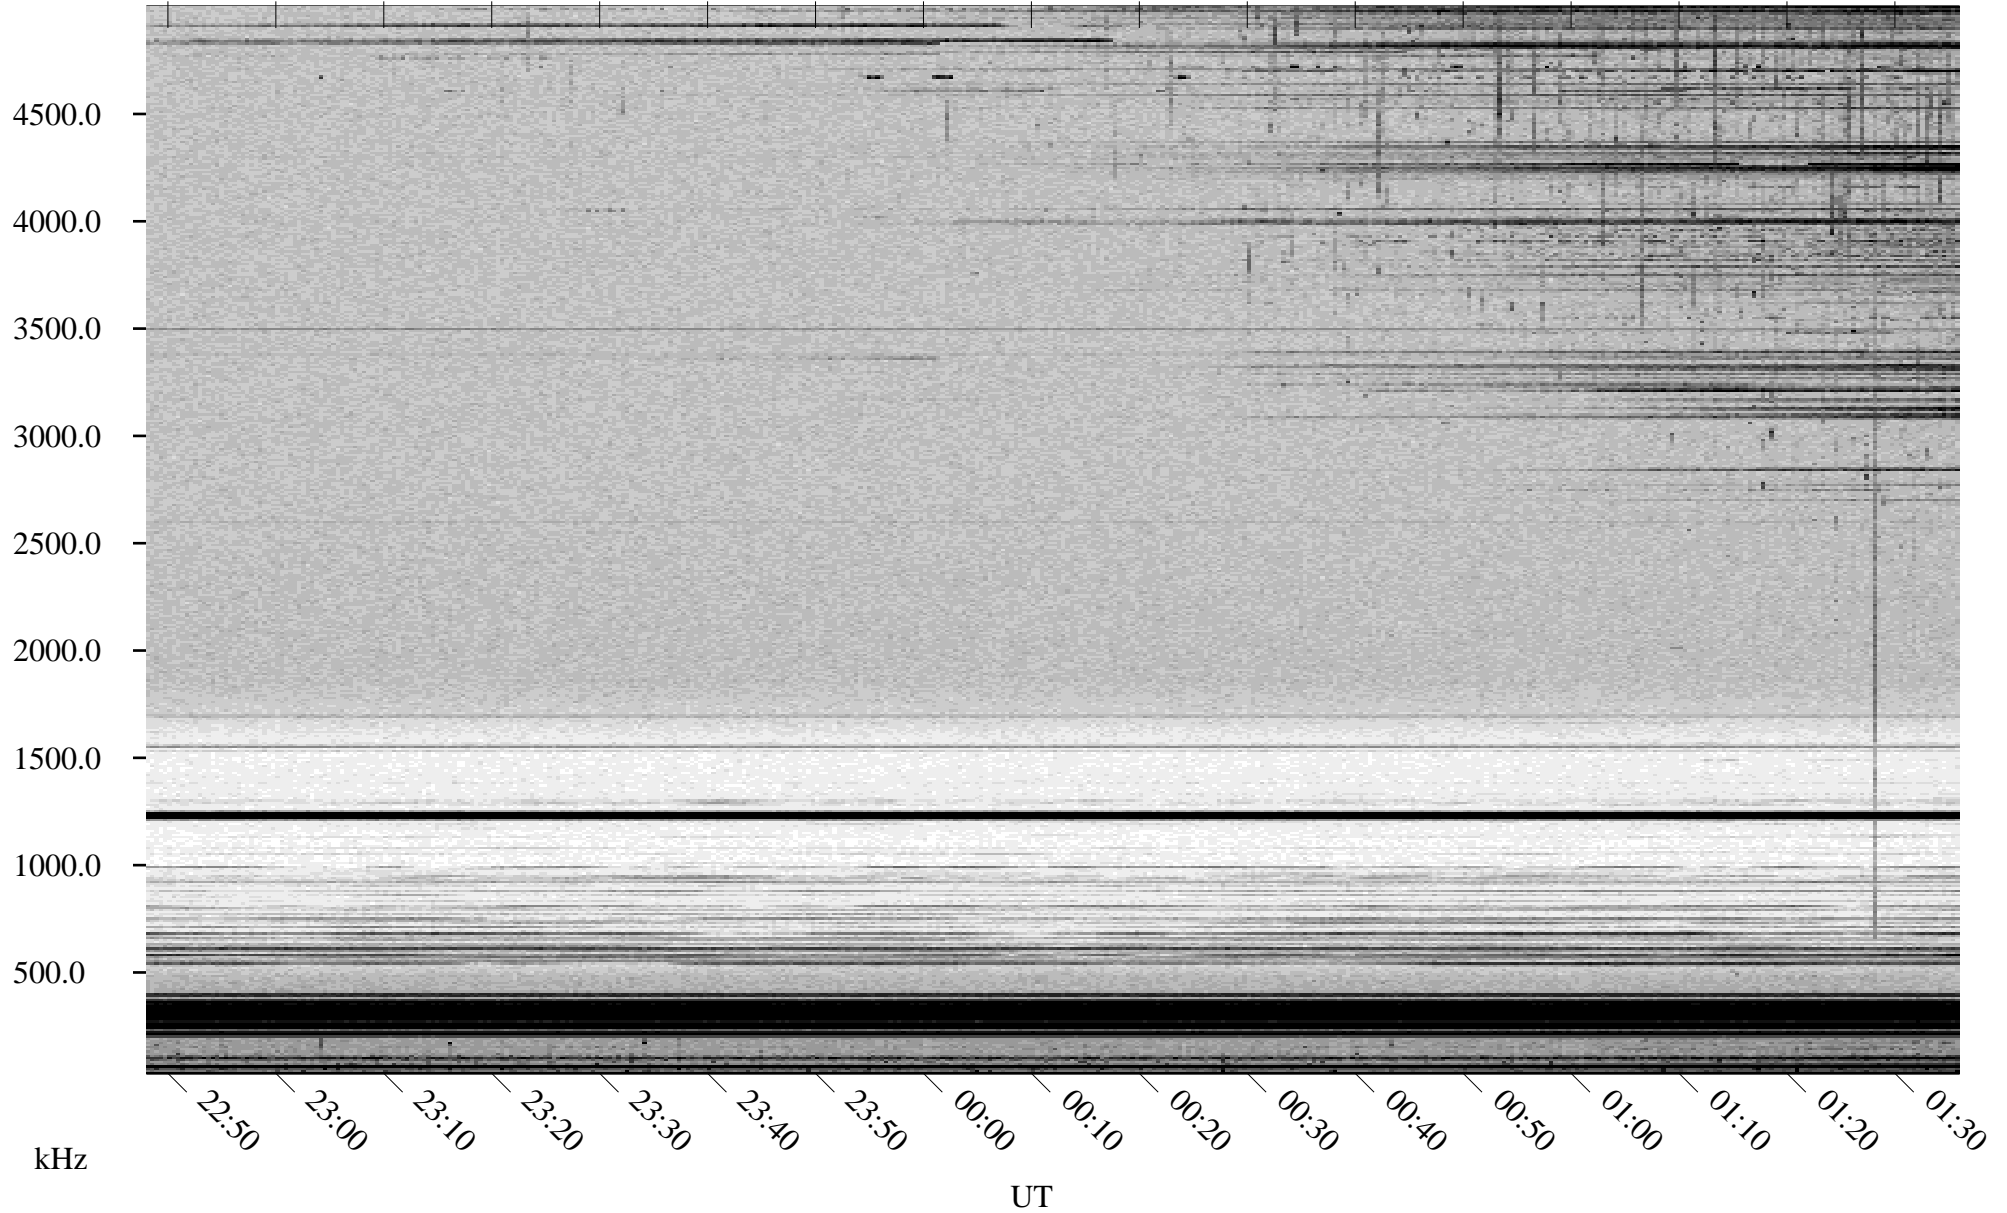

04/23/2001 Churchill, Manitoba

Linear Scale Black = 161 White = 15

ch01113l.r00m max_12

Page 1

04/23/2001 Churchill, Manitoba

Linear Scale Black = 161 White = 15

ch01113l.r00m max_12

Page 2

04/24/2001 Churchill, Manitoba

Linear Scale Black = 161 White = 15

ch01113l.r00m max_12

Page 3

04/24/2001 Churchill, Manitoba

Linear Scale Black = 161 White = 15

ch01113l.r00m max_12

Page 4

04/24/2001 Churchill, Manitoba

Linear Scale Black = 161 White = 15

ch01113l.r00m max_12

Page 5

04/24/2001 Churchill, Manitoba

Linear Scale Black = 161 White = 15

ch01113l.r00m max_12

Page 6

04/24/2001 Churchill, Manitoba

Linear Scale Black = 161 White = 15

ch01113l.r00m max_12

Page 7

04/24/2001 Churchill, Manitoba

Linear Scale Black = 161 White = 15

ch01113l.r00m max_12