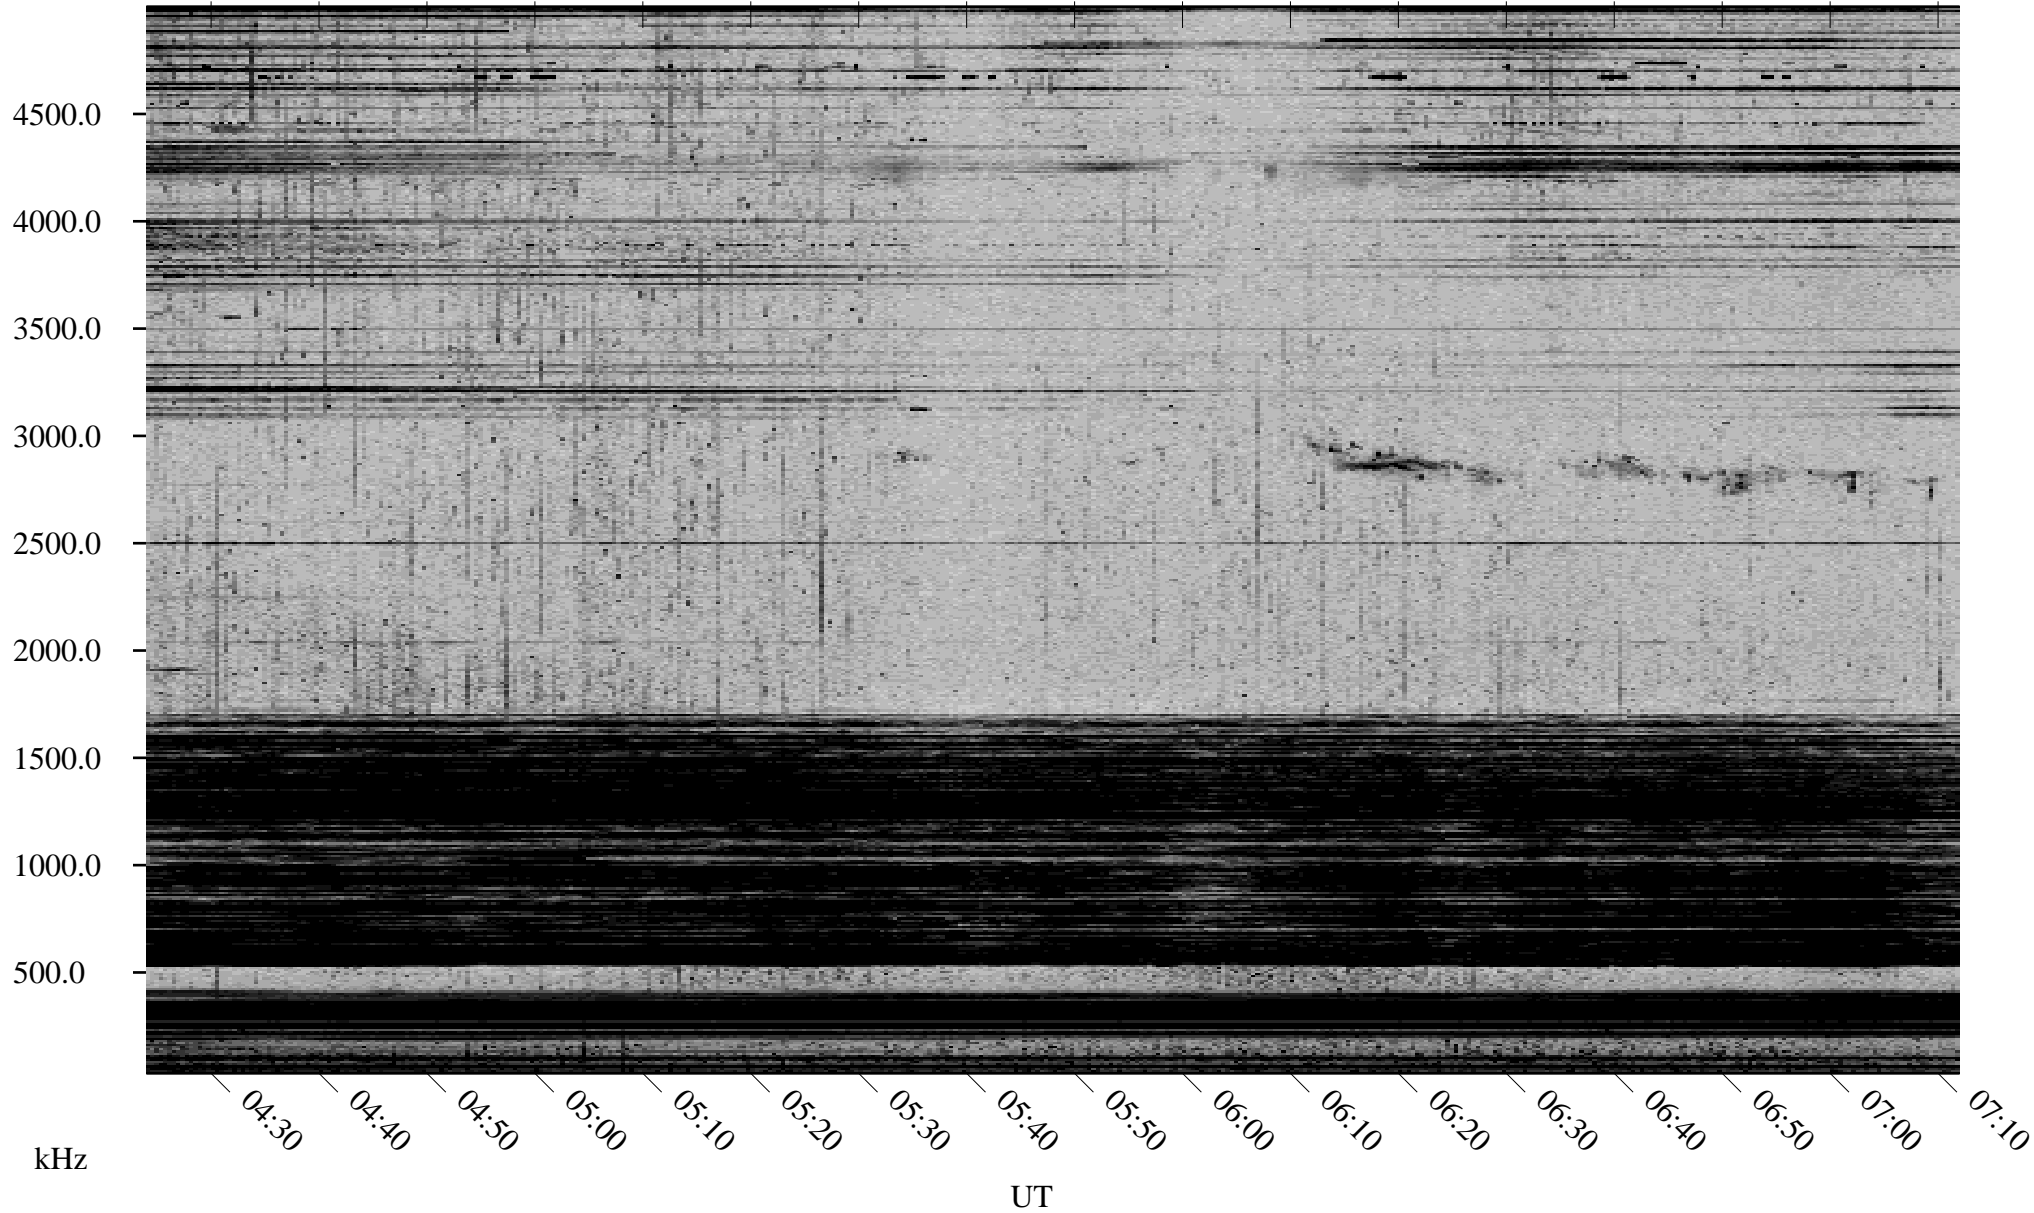

04/23/2001 Churchill, Manitoba

Linear Scale Black = 161 White = 15

ch01113l.r00m max_12

Page 1

04/23/2001 Churchill, Manitoba

Linear Scale Black = 161 White = 15

ch01113l.r00m max_12

Page 2

04/24/2001 Churchill, Manitoba

Linear Scale Black = 161 White = 15

ch01113l.r00m max_12

Page 3

04/24/2001 Churchill, Manitoba

Linear Scale Black = 161 White = 15

ch01113l.r00m max_12

Page 4

04/24/2001 Churchill, Manitoba

Linear Scale Black = 161 White = 15

ch01113l.r00m max_12

Page 5

04/24/2001 Churchill, Manitoba

Linear Scale Black = 161 White = 15

ch01113l.r00m max_12

Page 6

04/24/2001 Churchill, Manitoba

Linear Scale Black = 161 White = 15

ch01113l.r00m max_12

Page 7

04/24/2001 Churchill, Manitoba

Linear Scale Black = 161 White = 15

ch01113l.r00m max_12