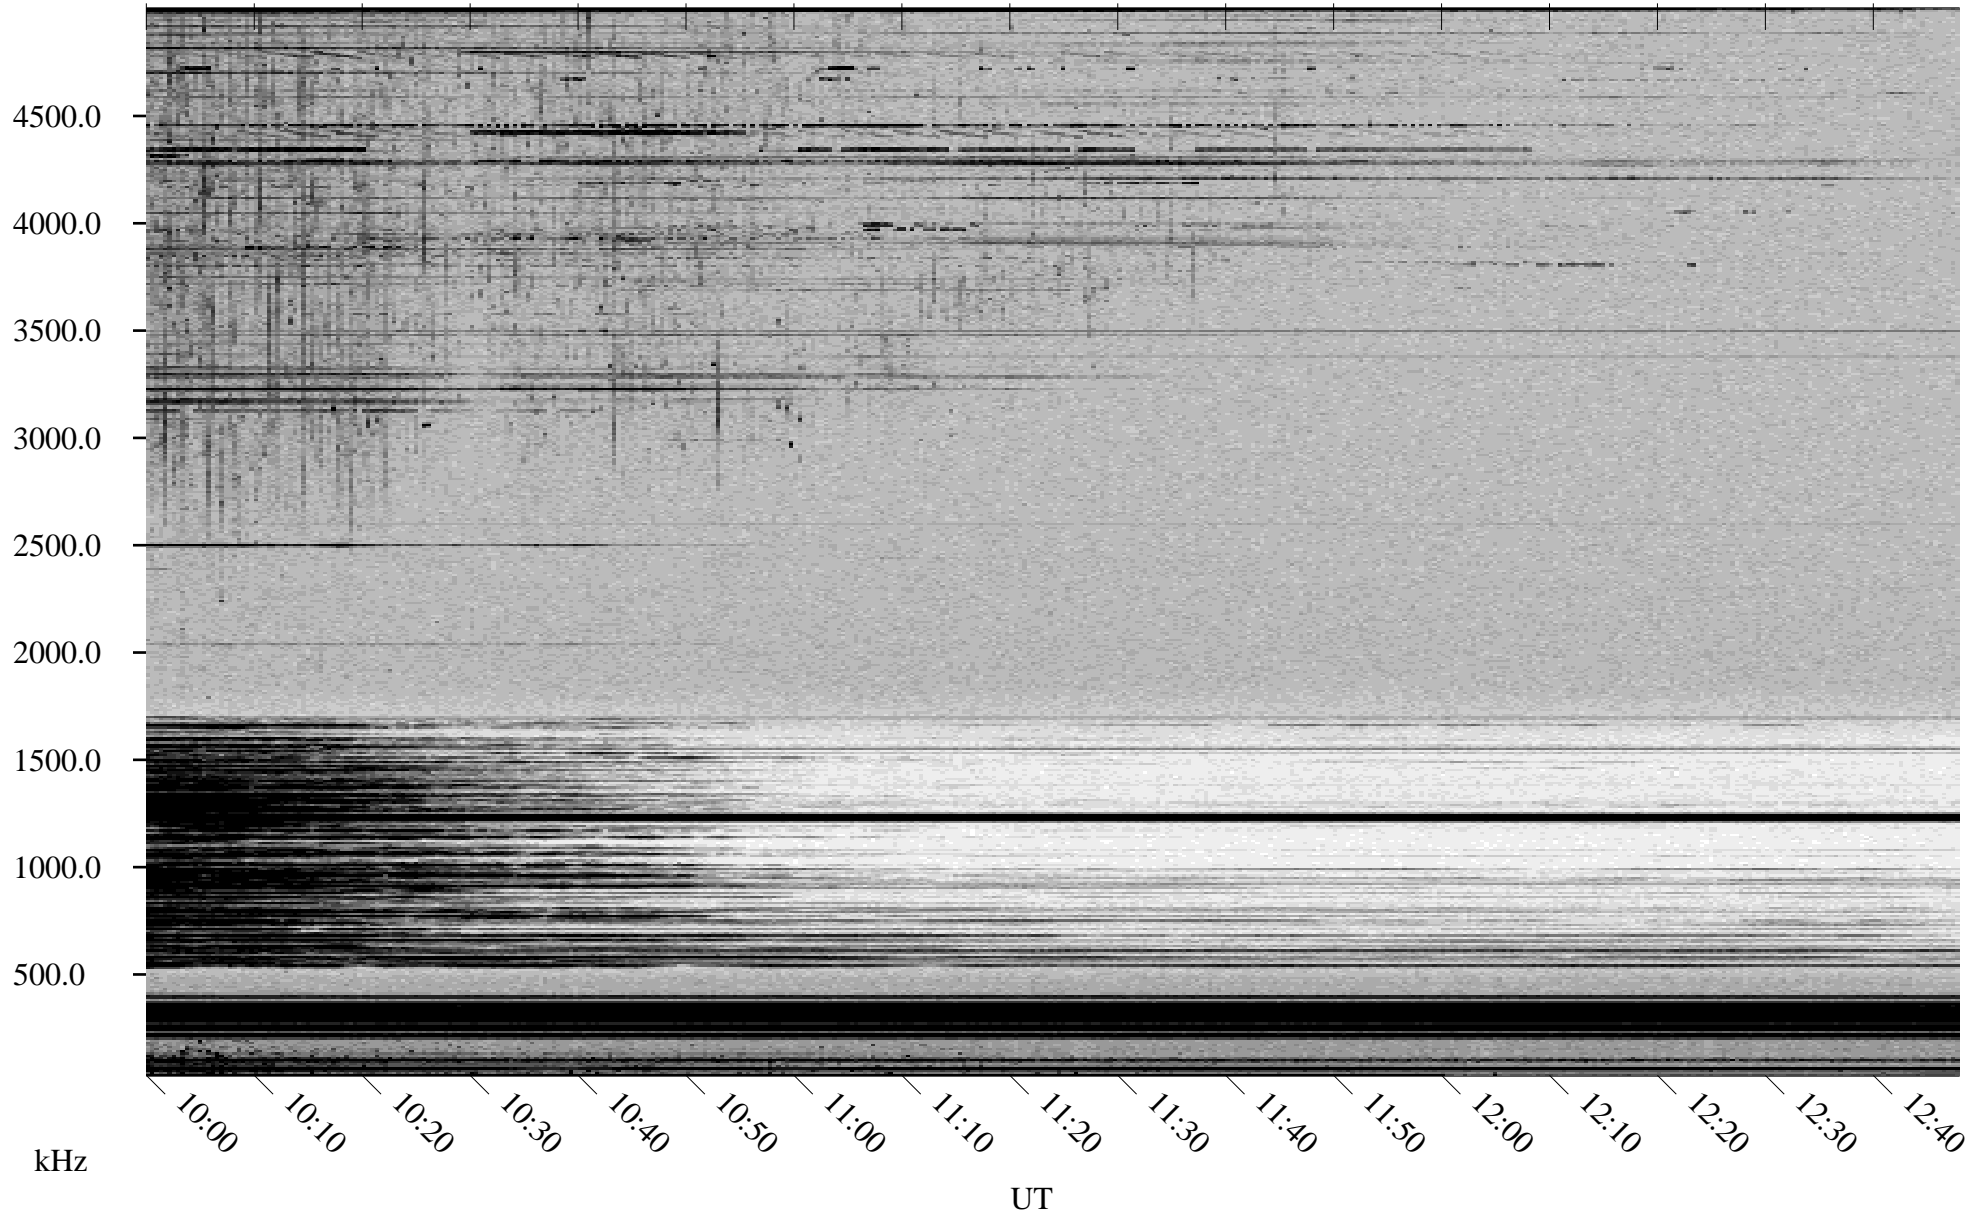

04/23/2001 Churchill, Manitoba

Linear Scale Black = 161 White = 15

ch01113l.r00m max_12

Page 1

04/23/2001 Churchill, Manitoba

Linear Scale Black = 161 White = 15

ch01113l.r00m max_12

Page 2

04/24/2001 Churchill, Manitoba

Linear Scale Black = 161 White = 15

ch01113l.r00m max_12

Page 3

04/24/2001 Churchill, Manitoba

Linear Scale Black = 161 White = 15

ch01113l.r00m max_12

Page 4

04/24/2001 Churchill, Manitoba

Linear Scale Black = 161 White = 15

ch01113l.r00m max_12

Page 5

04/24/2001 Churchill, Manitoba

Linear Scale Black = 161 White = 15

ch01113l.r00m max_12

Page 6

04/24/2001 Churchill, Manitoba

Linear Scale Black = 161 White = 15

ch01113l.r00m max_12

Page 7

04/24/2001 Churchill, Manitoba

Linear Scale Black = 161 White = 15

ch01113l.r00m max_12