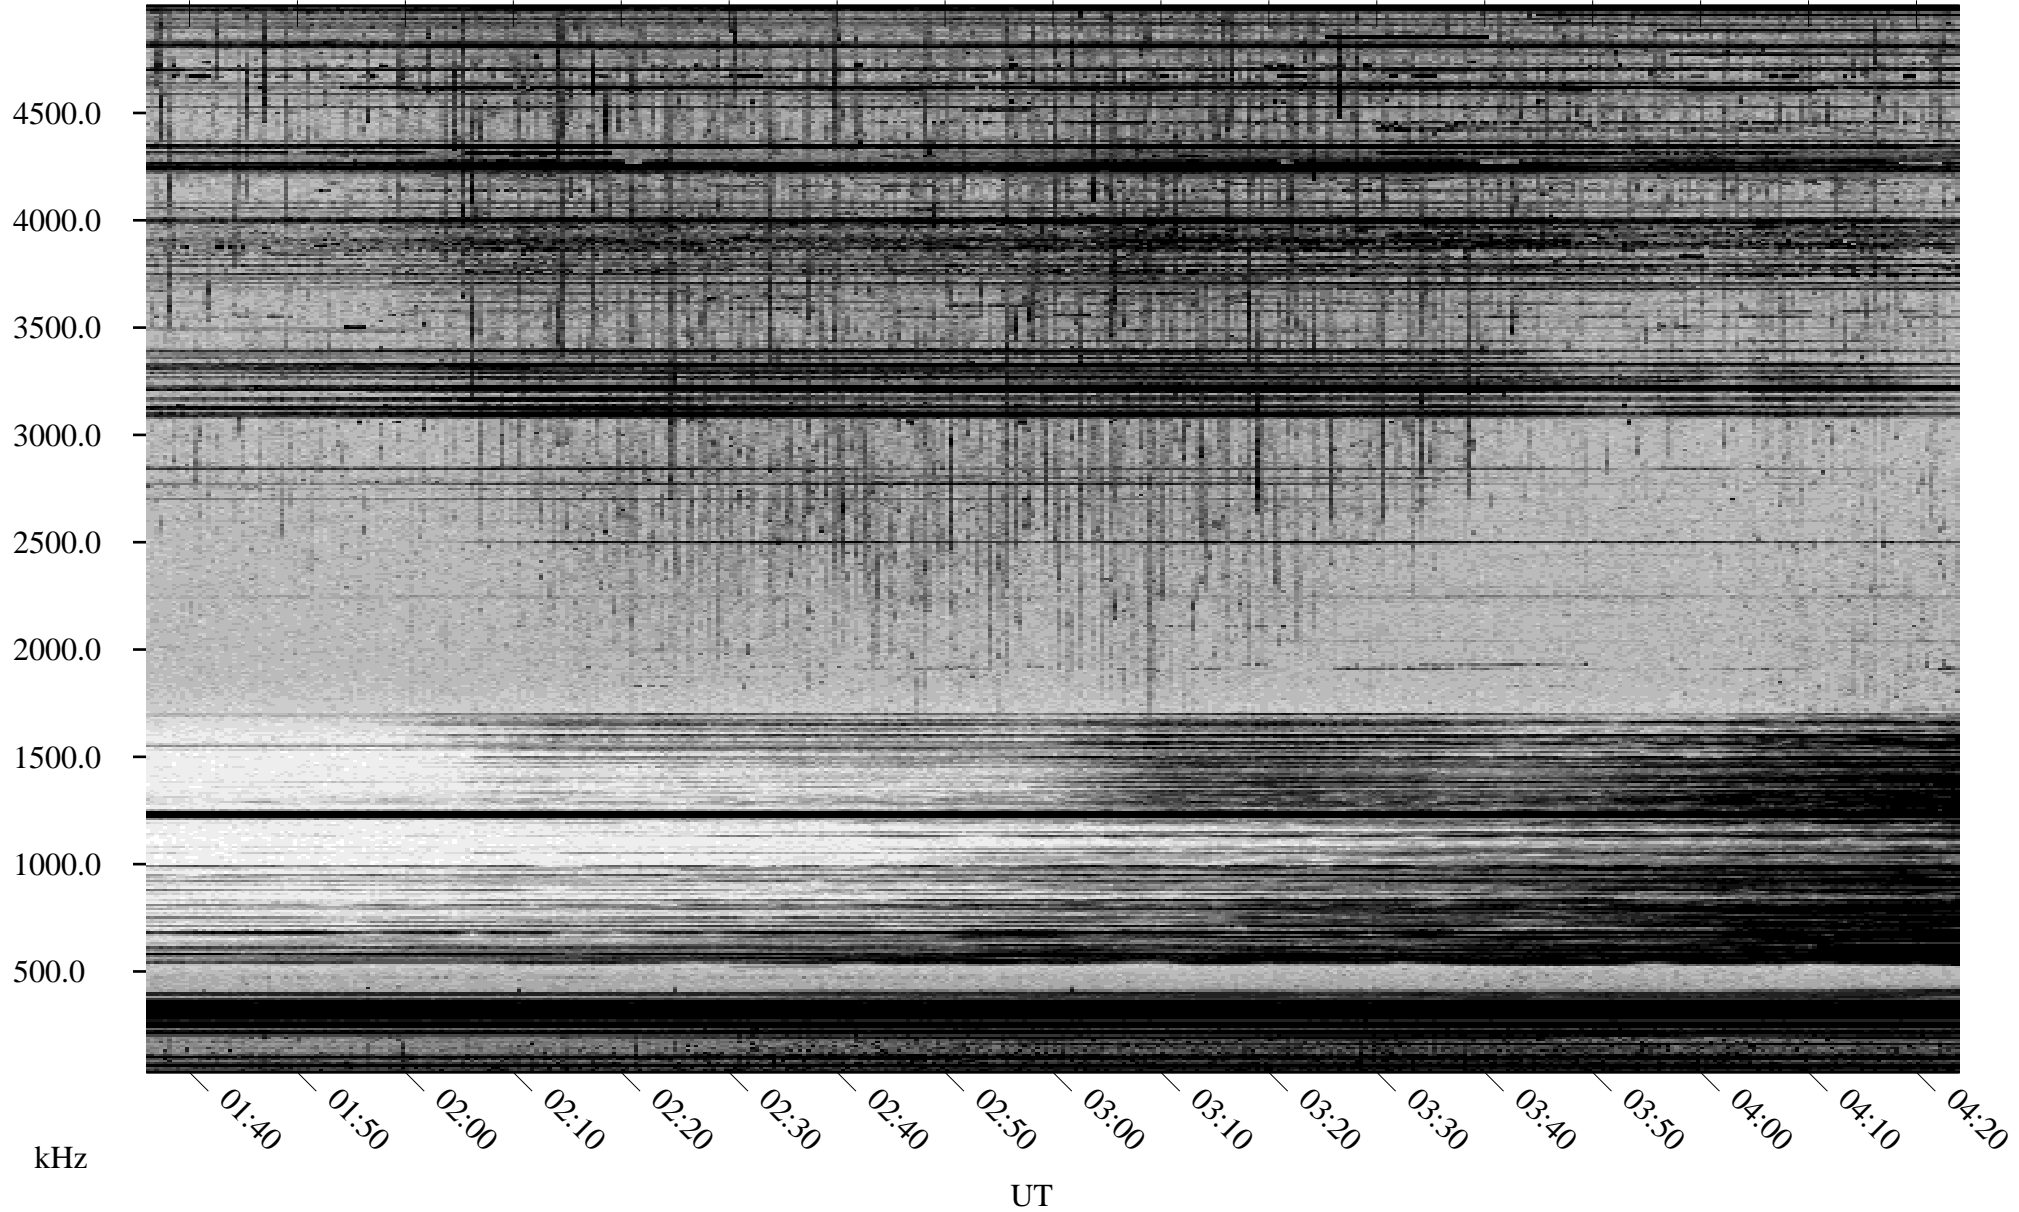

04/23/2001 Churchill, Manitoba

Linear Scale Black = 161 White = 15

ch01113l.r00m max_12

Page 1

04/23/2001 Churchill, Manitoba

Linear Scale Black = 161 White = 15

ch01113l.r00m max_12

Page 2

04/24/2001 Churchill, Manitoba

Linear Scale Black = 161 White = 15

ch01113l.r00m max_12

Page 3

04/24/2001 Churchill, Manitoba

Linear Scale Black = 161 White = 15

ch01113l.r00m max_12

Page 4

04/24/2001 Churchill, Manitoba

Linear Scale Black = 161 White = 15

ch01113l.r00m max_12

Page 5

04/24/2001 Churchill, Manitoba

Linear Scale Black = 161 White = 15

ch01113l.r00m max_12

Page 6

04/24/2001 Churchill, Manitoba

Linear Scale Black = 161 White = 15

ch01113l.r00m max_12

Page 7

04/24/2001 Churchill, Manitoba

Linear Scale Black = 161 White = 15

ch01113l.r00m max_12