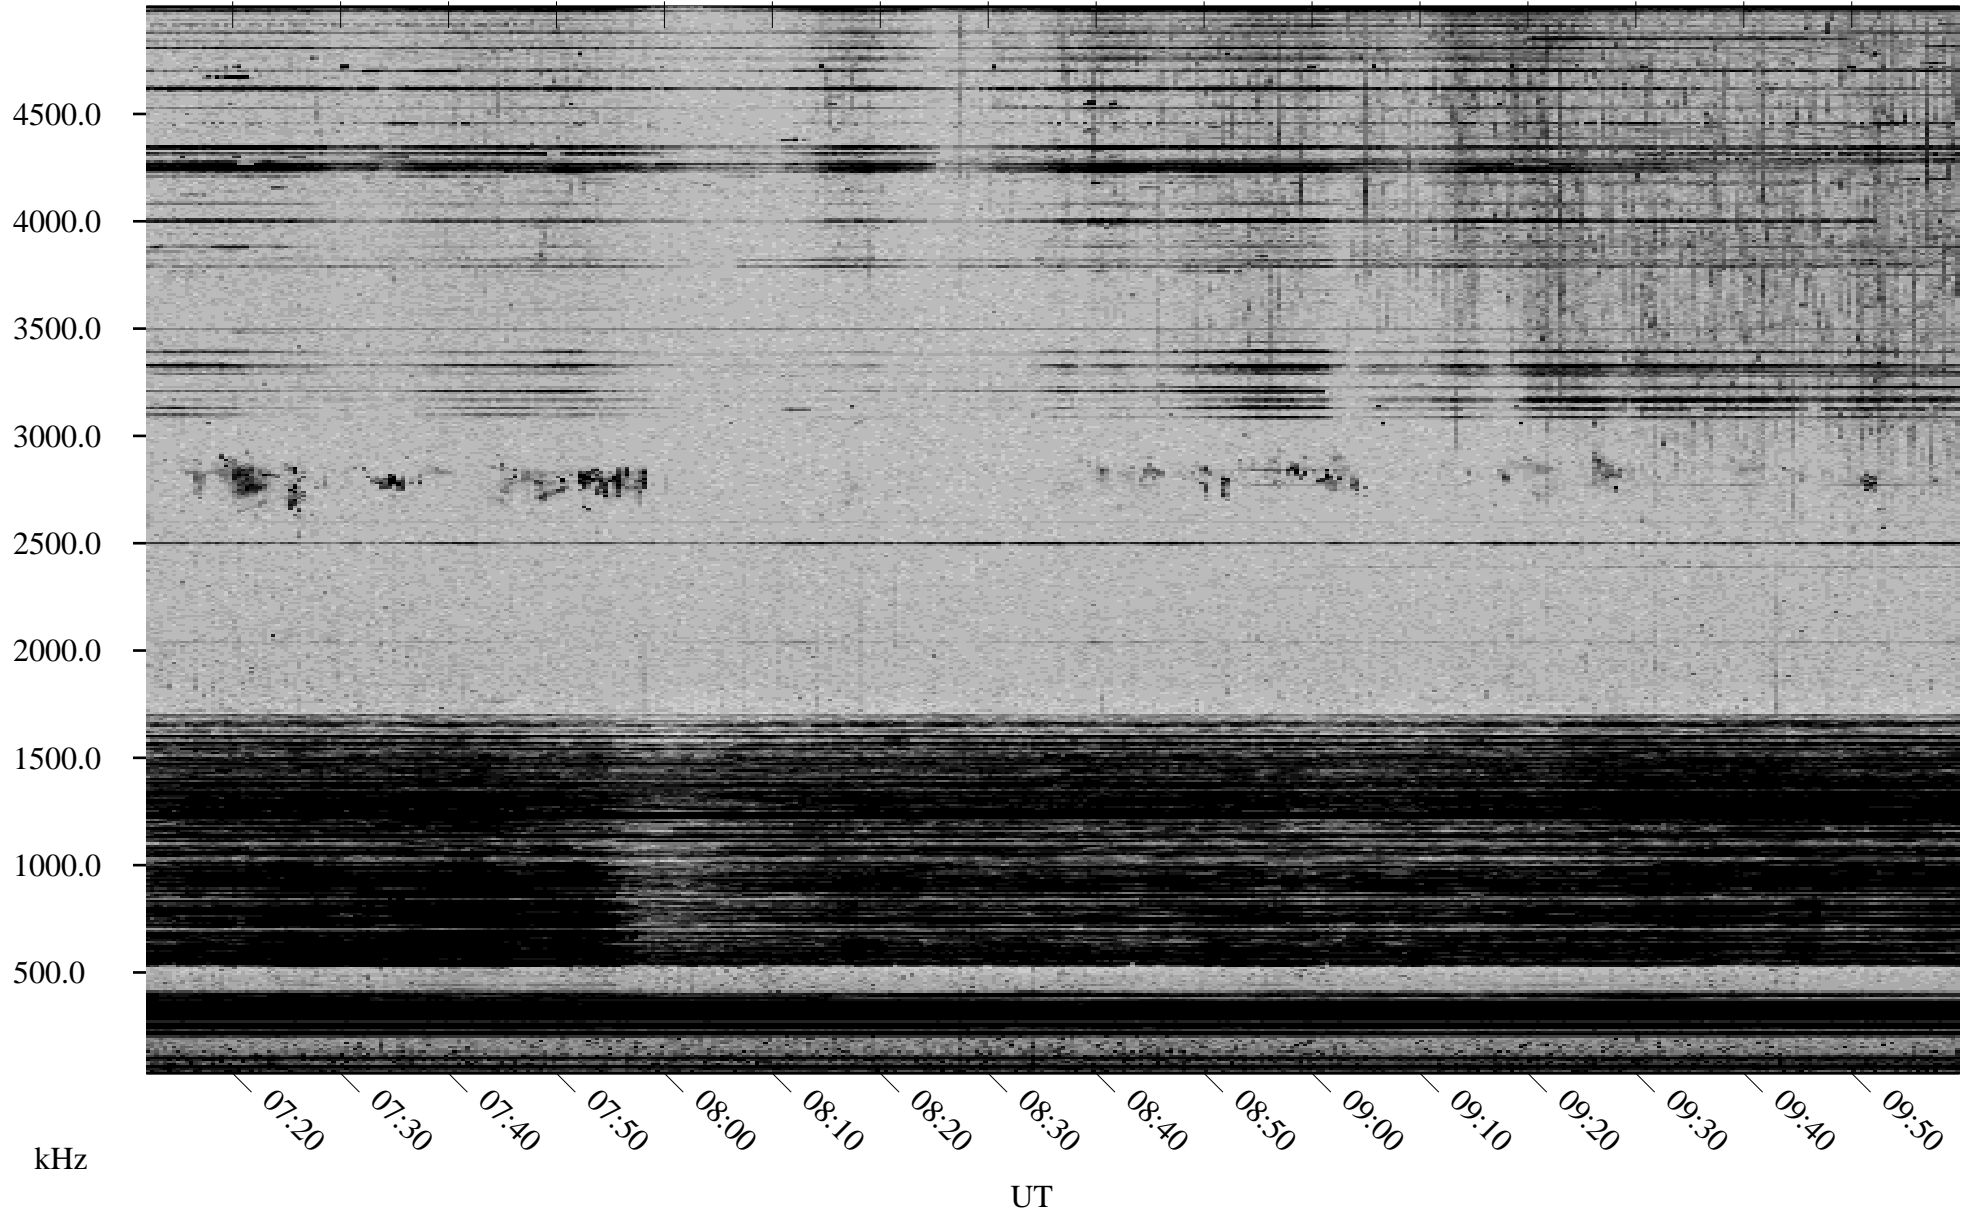

04/23/2001 Churchill, Manitoba

Linear Scale Black = 161 White = 15

ch01113l.r00m max_12

Page 1

04/23/2001 Churchill, Manitoba

Linear Scale Black = 161 White = 15

ch01113l.r00m max_12

Page 2

04/24/2001 Churchill, Manitoba

Linear Scale Black = 161 White = 15

ch01113l.r00m max_12

Page 3

04/24/2001 Churchill, Manitoba

Linear Scale Black = 161 White = 15

ch01113l.r00m max_12

Page 4

04/24/2001 Churchill, Manitoba

Linear Scale Black = 161 White = 15

ch01113l.r00m max_12

Page 5

04/24/2001 Churchill, Manitoba

Linear Scale Black = 161 White = 15

ch01113l.r00m max_12

Page 6

04/24/2001 Churchill, Manitoba

Linear Scale Black = 161 White = 15

ch01113l.r00m max_12

Page 7

04/24/2001 Churchill, Manitoba

Linear Scale Black = 161 White = 15

ch01113l.r00m max_12