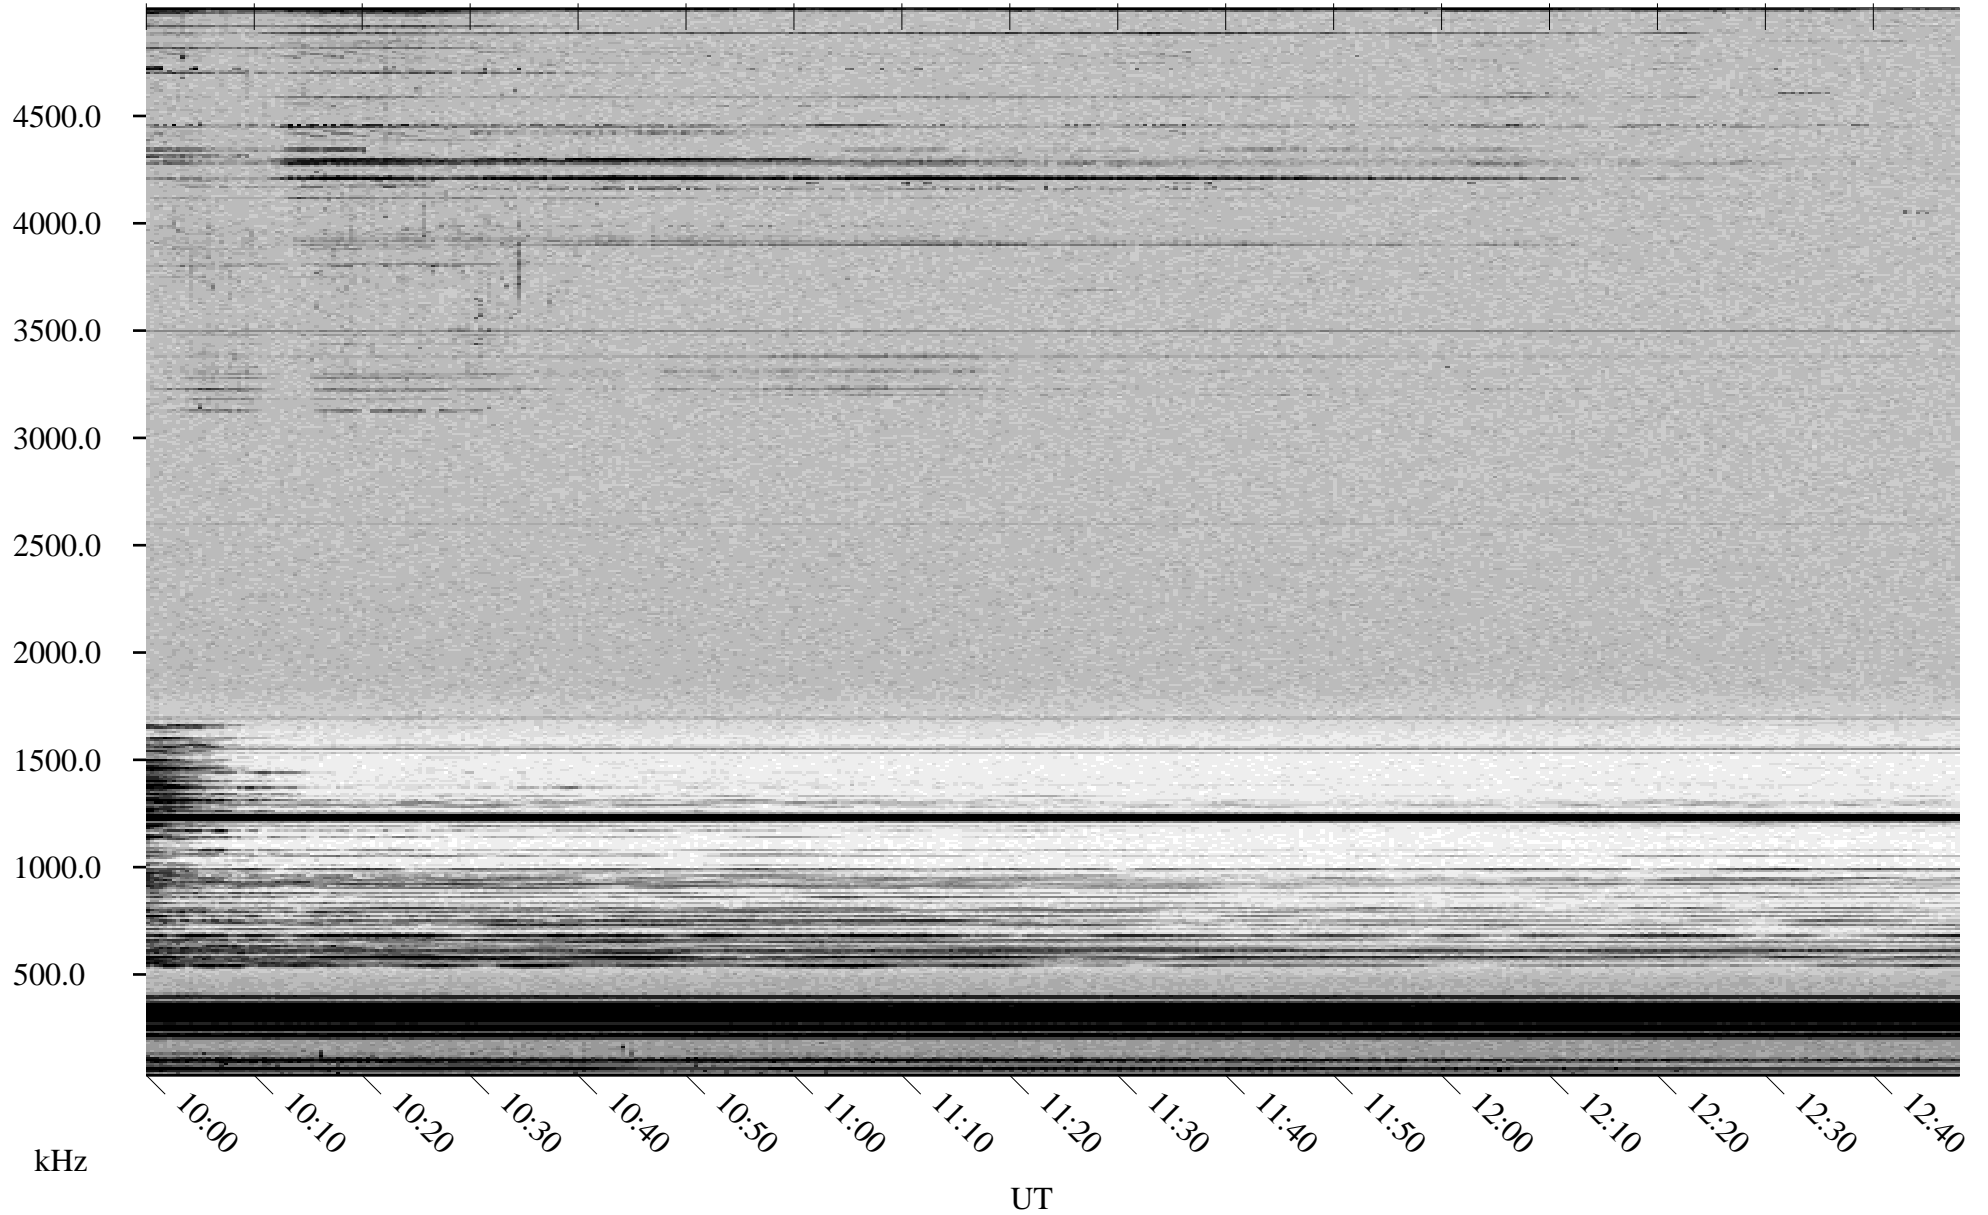

04/25/2001 Churchill, Manitoba

Linear Scale Black = 161 White = 15

ch01114l.r00m max_12

Page 3

04/25/2001 Churchill, Manitoba

Linear Scale Black = 161 White = 15

ch01114l.r00m max_12

Page 4

04/25/2001 Churchill, Manitoba

Linear Scale Black = 161 White = 15

ch01114l.r00m max_12

Page 5

04/25/2001 Churchill, Manitoba

Linear Scale Black = 161 White = 15

ch01114l.r00m max_12

Page 6

04/25/2001 Churchill, Manitoba

Linear Scale Black = 161 White = 15

ch01114l.r00m max_12

Page 7

04/25/2001 Churchill, Manitoba

Linear Scale Black = 161 White = 15

ch01114l.r00m max_12

Page 8