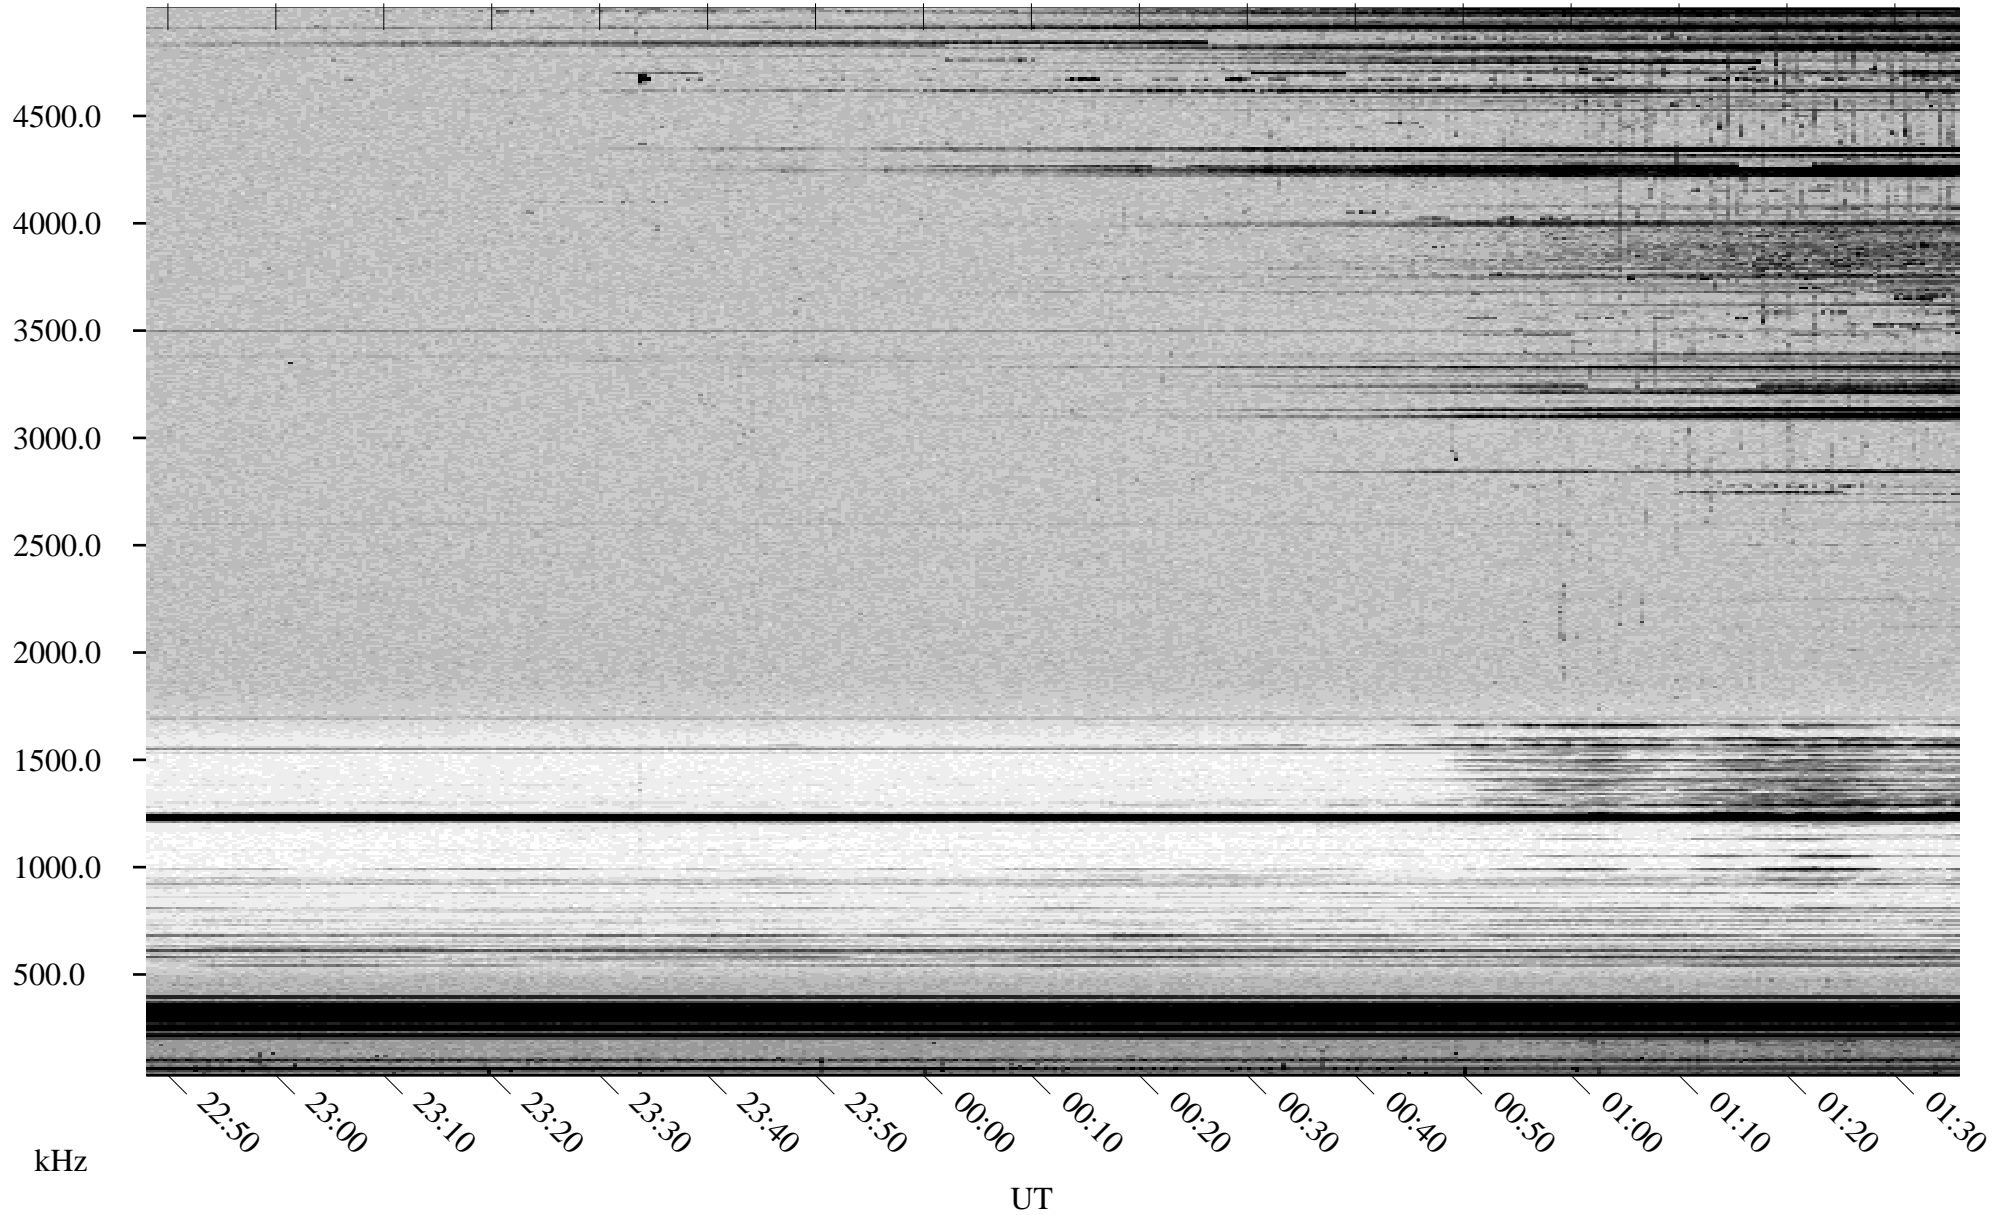

04/24/2001 Churchill, Manitoba

Linear Scale Black = 161 White = 15

ch01114l.r00m max_12

Page 1

04/24/2001 Churchill, Manitoba

Linear Scale Black = 161 White = 15

ch01114l.r00m max_12

Page 2

04/25/2001 Churchill, Manitoba

Linear Scale Black = 161 White = 15

ch01114l.r00m max_12

Page 3

04/25/2001 Churchill, Manitoba

Linear Scale Black = 161 White = 15

ch01114l.r00m max_12

Page 4

04/25/2001 Churchill, Manitoba

Linear Scale Black = 161 White = 15

ch01114l.r00m max_12

Page 5

04/25/2001 Churchill, Manitoba

Linear Scale Black = 161 White = 15

ch01114l.r00m max_12

Page 6

04/25/2001 Churchill, Manitoba

Linear Scale Black = 161 White = 15

ch01114l.r00m max_12

Page 7

04/25/2001 Churchill, Manitoba

Linear Scale Black = 161 White = 15

ch01114l.r00m max_12

Page 8