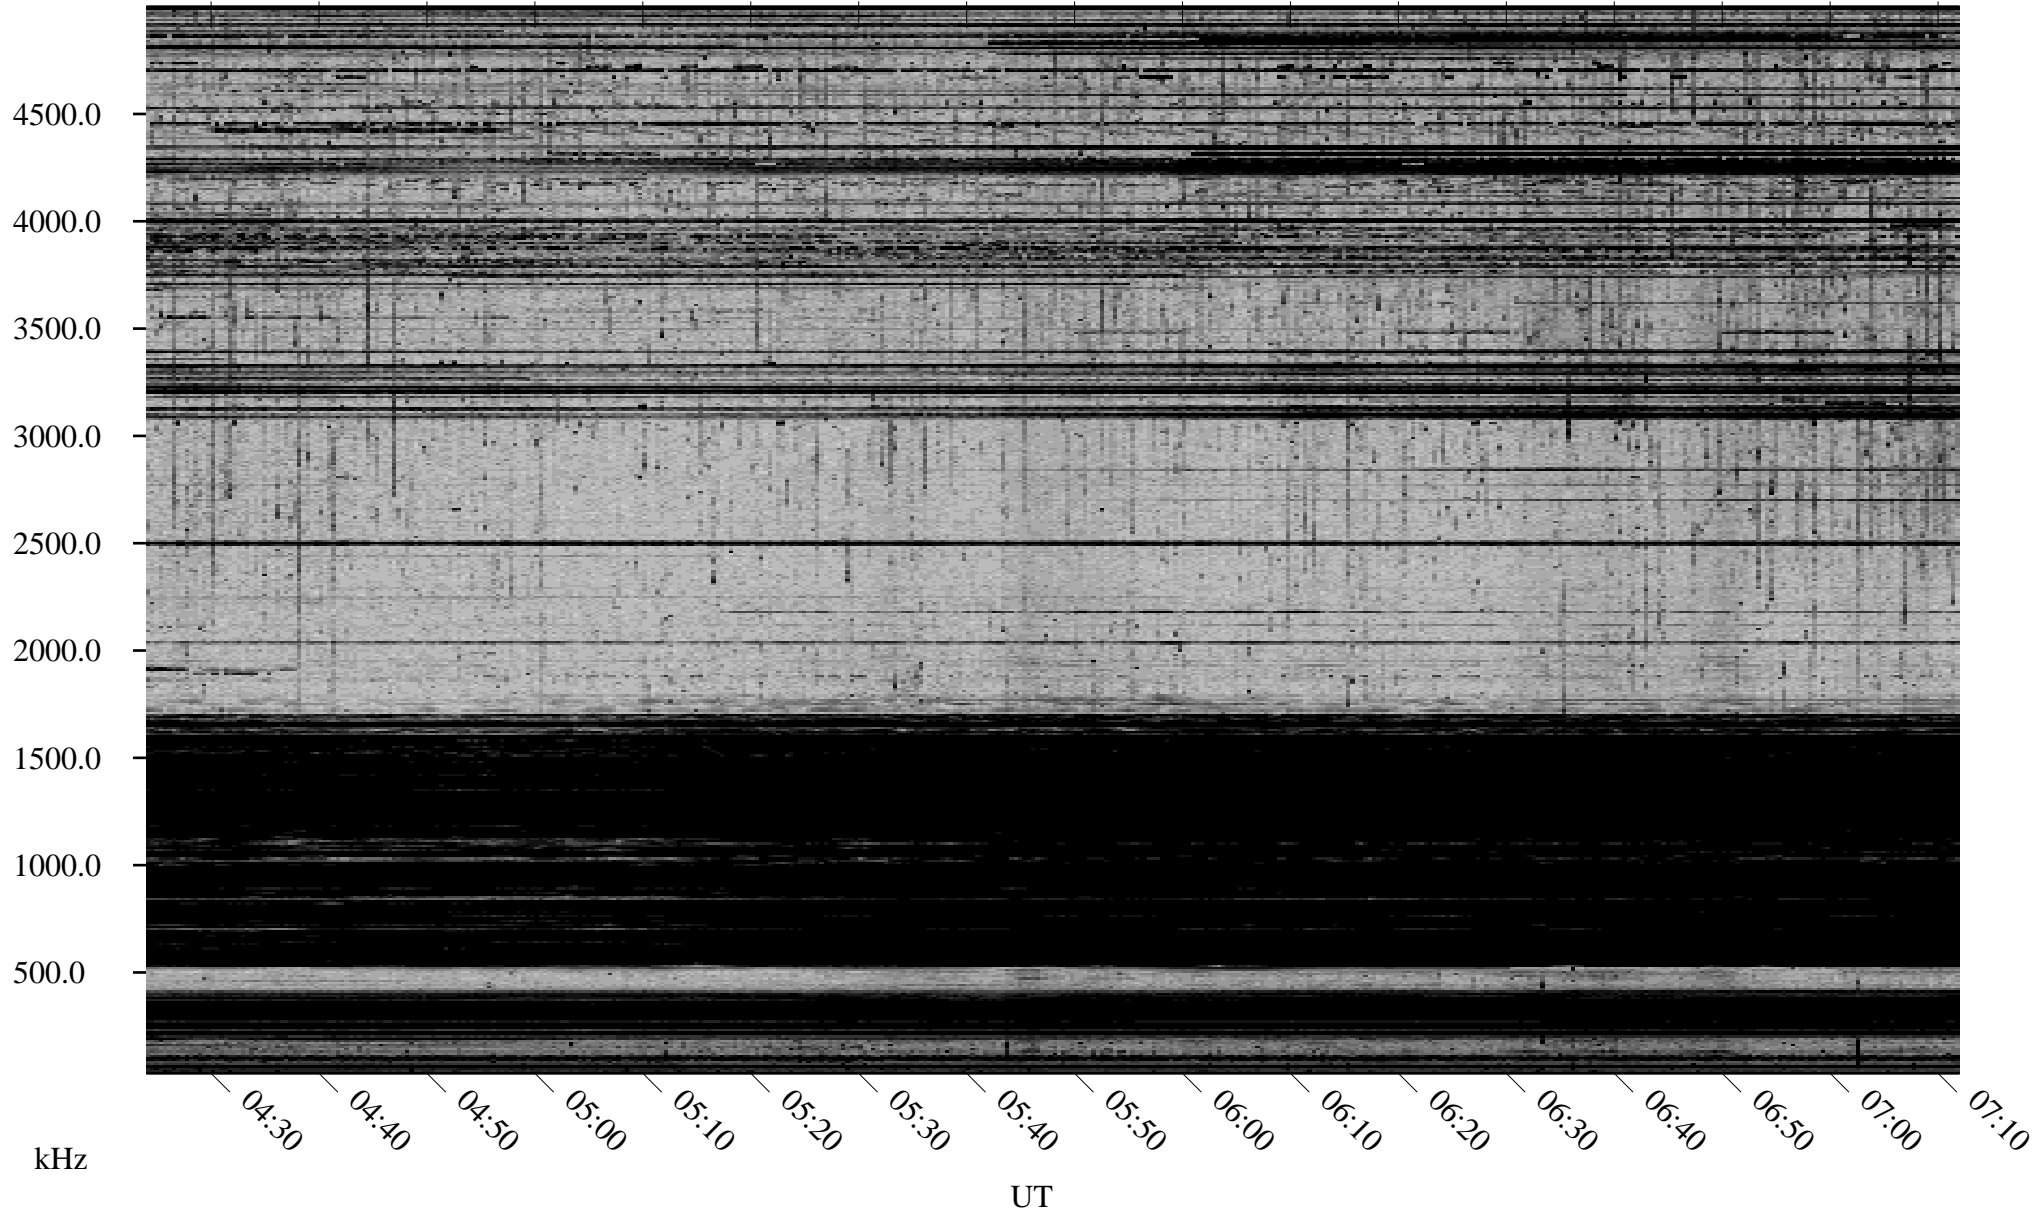

04/24/2001 Churchill, Manitoba

Linear Scale Black = 161 White = 15

ch01114l.r00m max_12

Page 1

04/24/2001 Churchill, Manitoba

Linear Scale Black = 161 White = 15

ch01114l.r00m max_12

Page 2

04/25/2001 Churchill, Manitoba

Linear Scale Black = 161 White = 15

ch01114l.r00m max_12

Page 3

04/25/2001 Churchill, Manitoba

Linear Scale Black = 161 White = 15

ch01114l.r00m max_12

Page 4

04/25/2001 Churchill, Manitoba

Linear Scale Black = 161 White = 15

ch01114l.r00m max_12

Page 5

04/25/2001 Churchill, Manitoba

Linear Scale Black = 161 White = 15

ch01114l.r00m max_12

Page 6

04/25/2001 Churchill, Manitoba

Linear Scale Black = 161 White = 15

ch01114l.r00m max_12

Page 7

04/25/2001 Churchill, Manitoba

Linear Scale Black = 161 White = 15

ch01114l.r00m max_12

Page 8