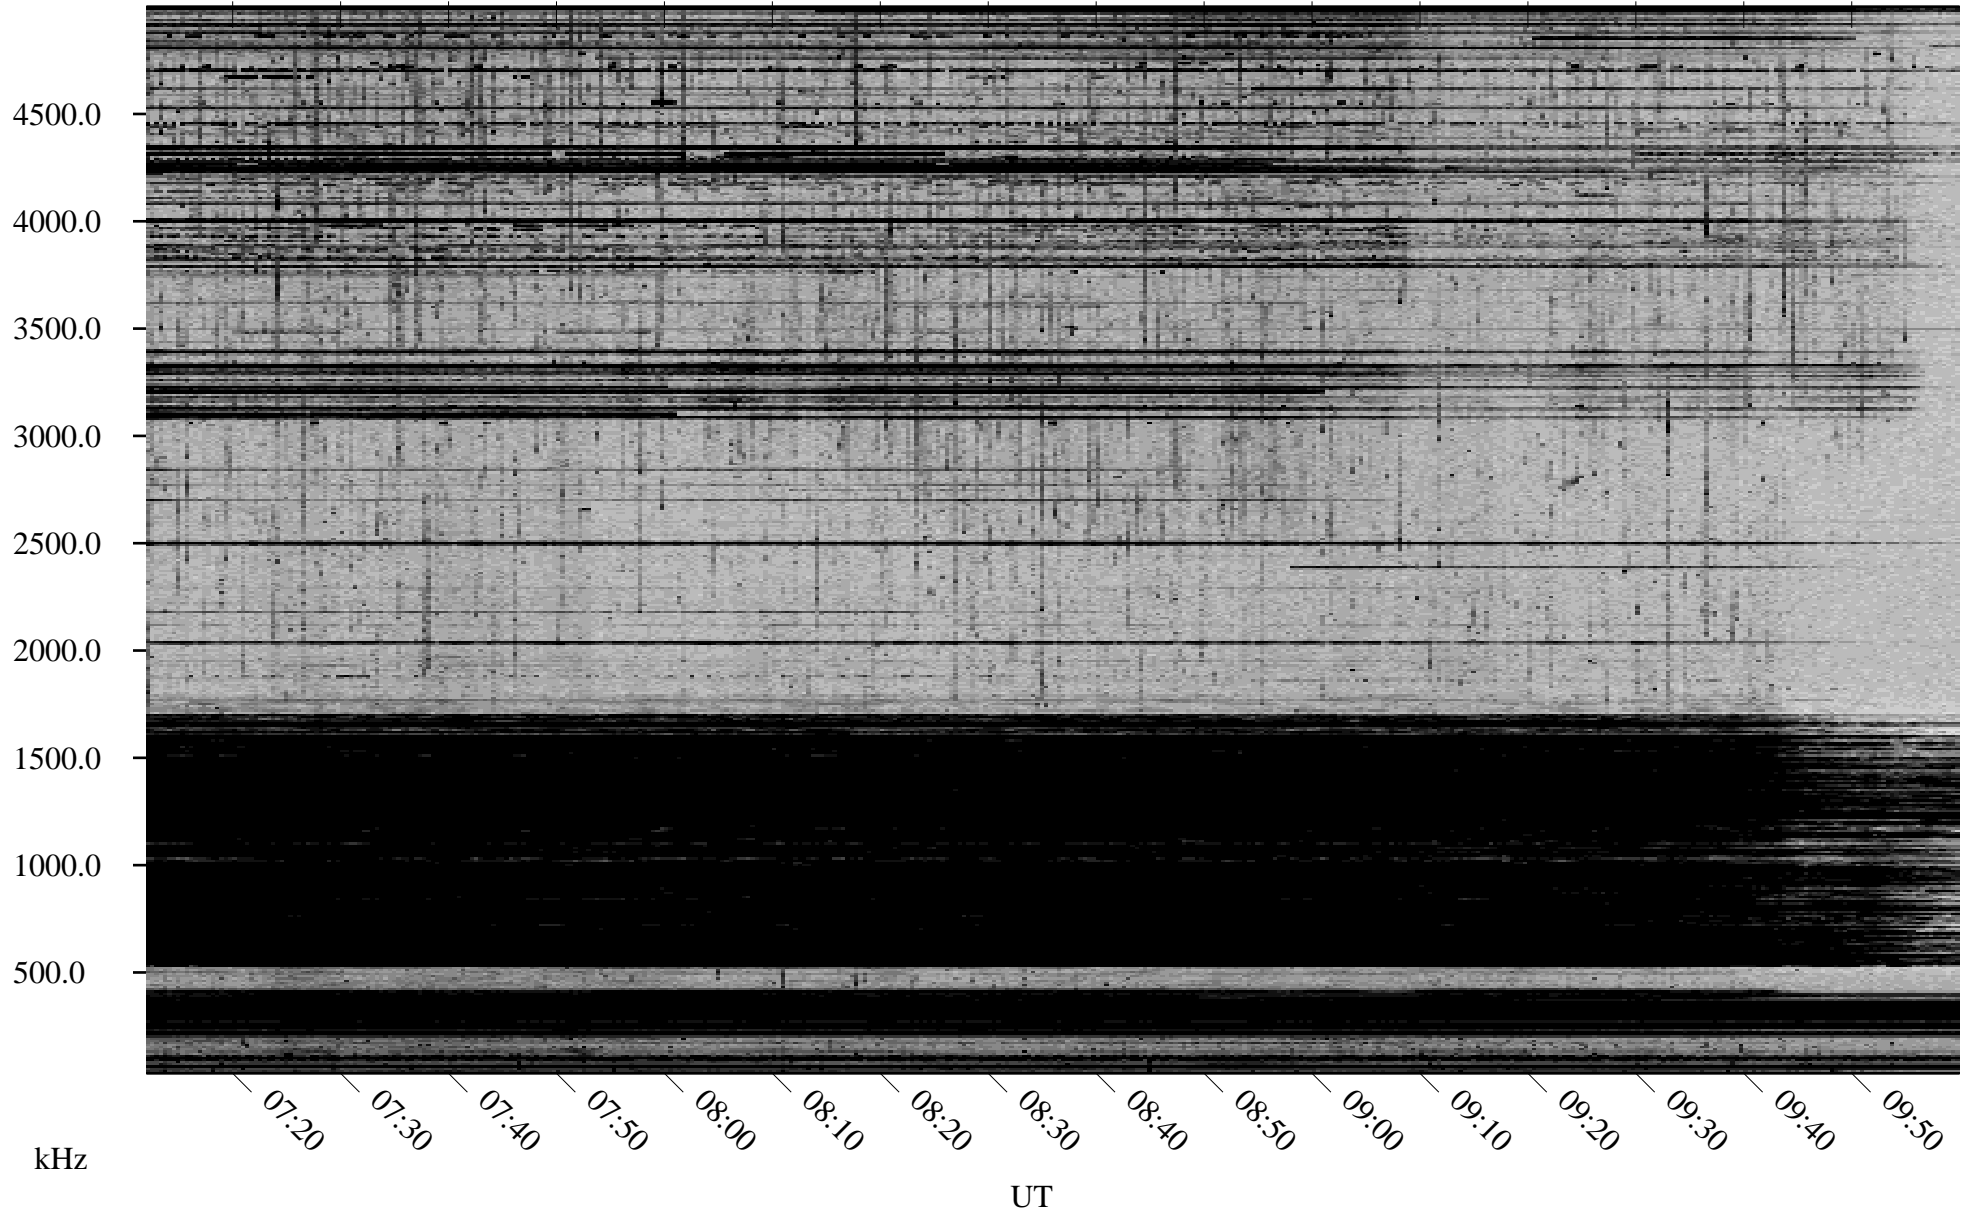

04/24/2001 Churchill, Manitoba

Linear Scale Black = 161 White = 15

ch01114l.r00m max_12

Page 1

04/24/2001 Churchill, Manitoba

Linear Scale Black = 161 White = 15

ch01114l.r00m max_12

Page 2

04/25/2001 Churchill, Manitoba

Linear Scale Black = 161 White = 15

ch01114l.r00m max_12

Page 3

04/25/2001 Churchill, Manitoba

Linear Scale Black = 161 White = 15

ch01114l.r00m max_12

Page 4

04/25/2001 Churchill, Manitoba

Linear Scale Black = 161 White = 15

ch01114l.r00m max_12

Page 5

04/25/2001 Churchill, Manitoba

Linear Scale Black = 161 White = 15

ch01114l.r00m max_12

Page 6

04/25/2001 Churchill, Manitoba

Linear Scale Black = 161 White = 15

ch01114l.r00m max_12

Page 7

04/25/2001 Churchill, Manitoba

Linear Scale Black = 161 White = 15

ch01114l.r00m max_12

Page 8