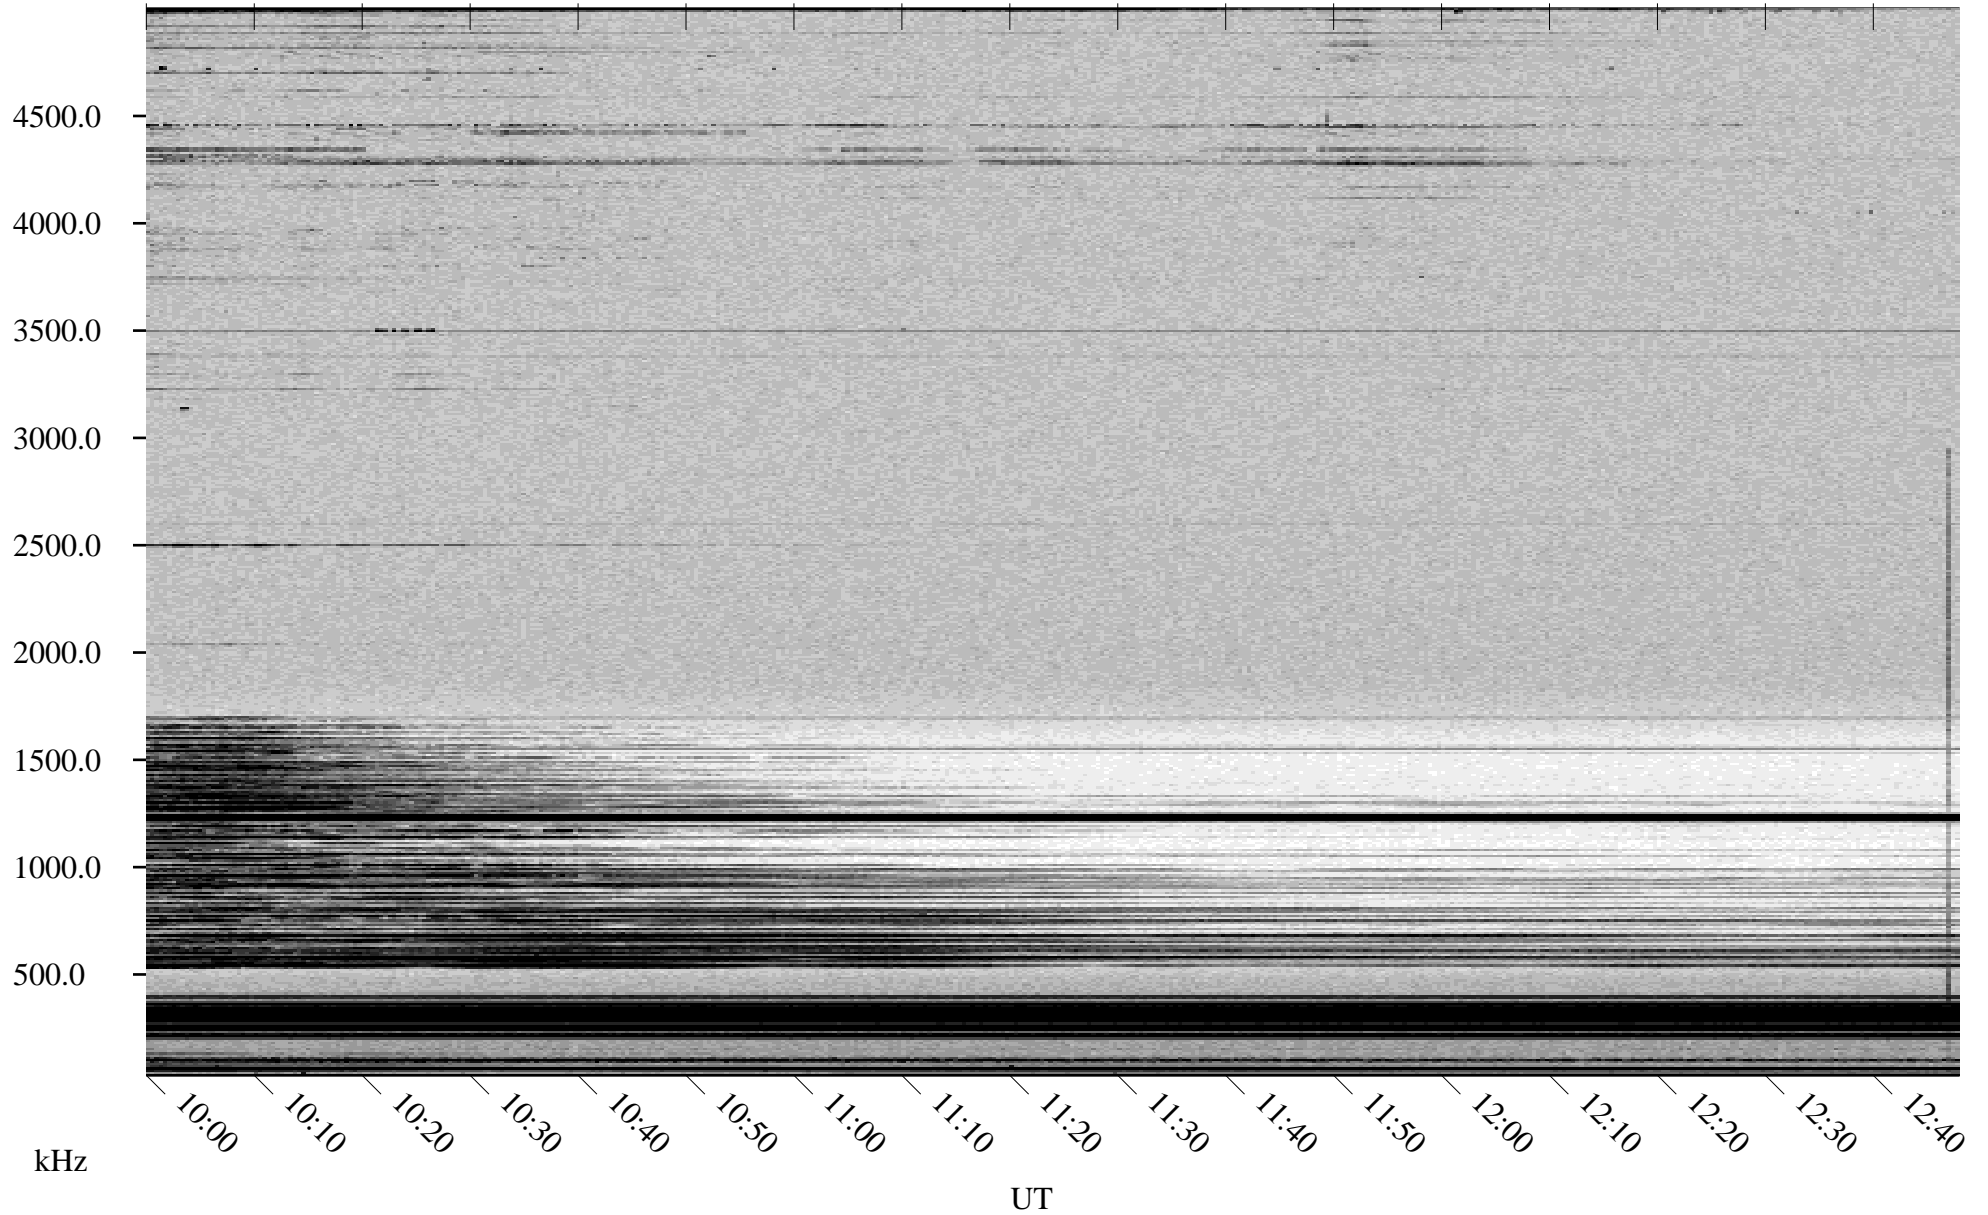

04/25/2001 Churchill, Manitoba

Linear Scale Black = 161 White = 15

ch011151.r00m max_12

Page 1

04/25/2001 Churchill, Manitoba

Linear Scale Black = 161 White = 15

ch011151.r00m max_12

Page 2

04/26/2001 Churchill, Manitoba

Linear Scale Black = 161 White = 15

ch011151.r00m max_12

Page 3

04/26/2001 Churchill, Manitoba

Linear Scale Black = 161 White = 15

ch011151.r00m max_12

Page 4

04/26/2001 Churchill, Manitoba

Linear Scale Black = 161 White = 15

ch011151.r00m max_12

Page 5

04/26/2001 Churchill, Manitoba

Linear Scale Black = 161 White = 15

ch011151.r00m max_12

Page 6

04/26/2001 Churchill, Manitoba

Linear Scale Black = 161 White = 15

ch011151.r00m max_12

Page 7

04/26/2001 Churchill, Manitoba

Linear Scale Black = 161 White = 15

ch011151.r00m max_12