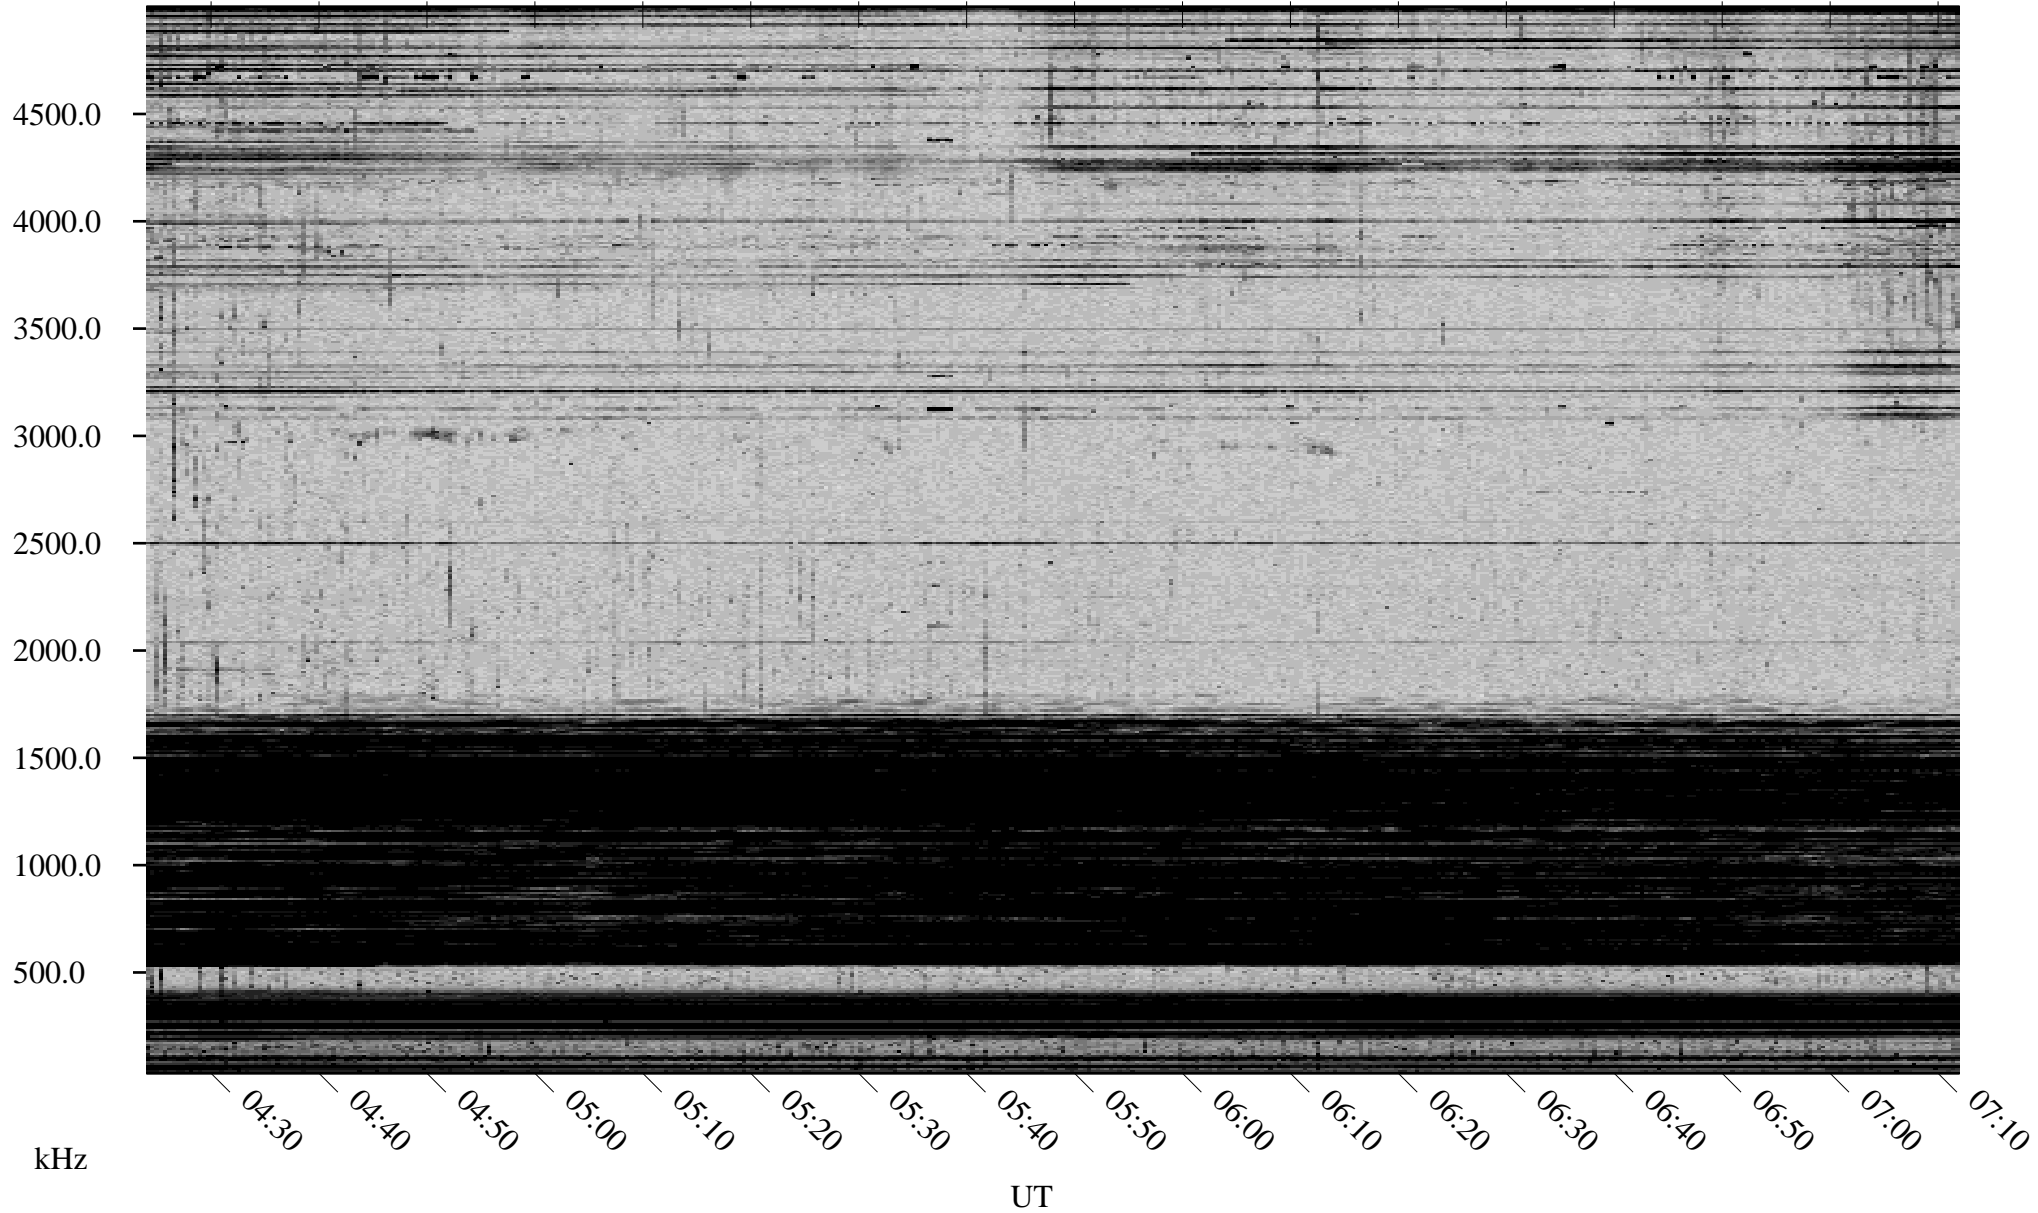

04/25/2001 Churchill, Manitoba

Linear Scale Black = 161 White = 15

ch011151.r00m max_12

Page 1

04/25/2001 Churchill, Manitoba

Linear Scale Black = 161 White = 15

ch011151.r00m max_12

Page 2

04/26/2001 Churchill, Manitoba

Linear Scale Black = 161 White = 15

ch011151.r00m max_12

Page 3

04/26/2001 Churchill, Manitoba

Linear Scale Black = 161 White = 15

ch011151.r00m max_12

Page 4

04/26/2001 Churchill, Manitoba

Linear Scale Black = 161 White = 15

ch011151.r00m max_12

Page 5

04/26/2001 Churchill, Manitoba

Linear Scale Black = 161 White = 15

ch011151.r00m max_12

Page 6

04/26/2001 Churchill, Manitoba

Linear Scale Black = 161 White = 15

ch011151.r00m max_12

Page 7

04/26/2001 Churchill, Manitoba

Linear Scale Black = 161 White = 15

ch011151.r00m max_12