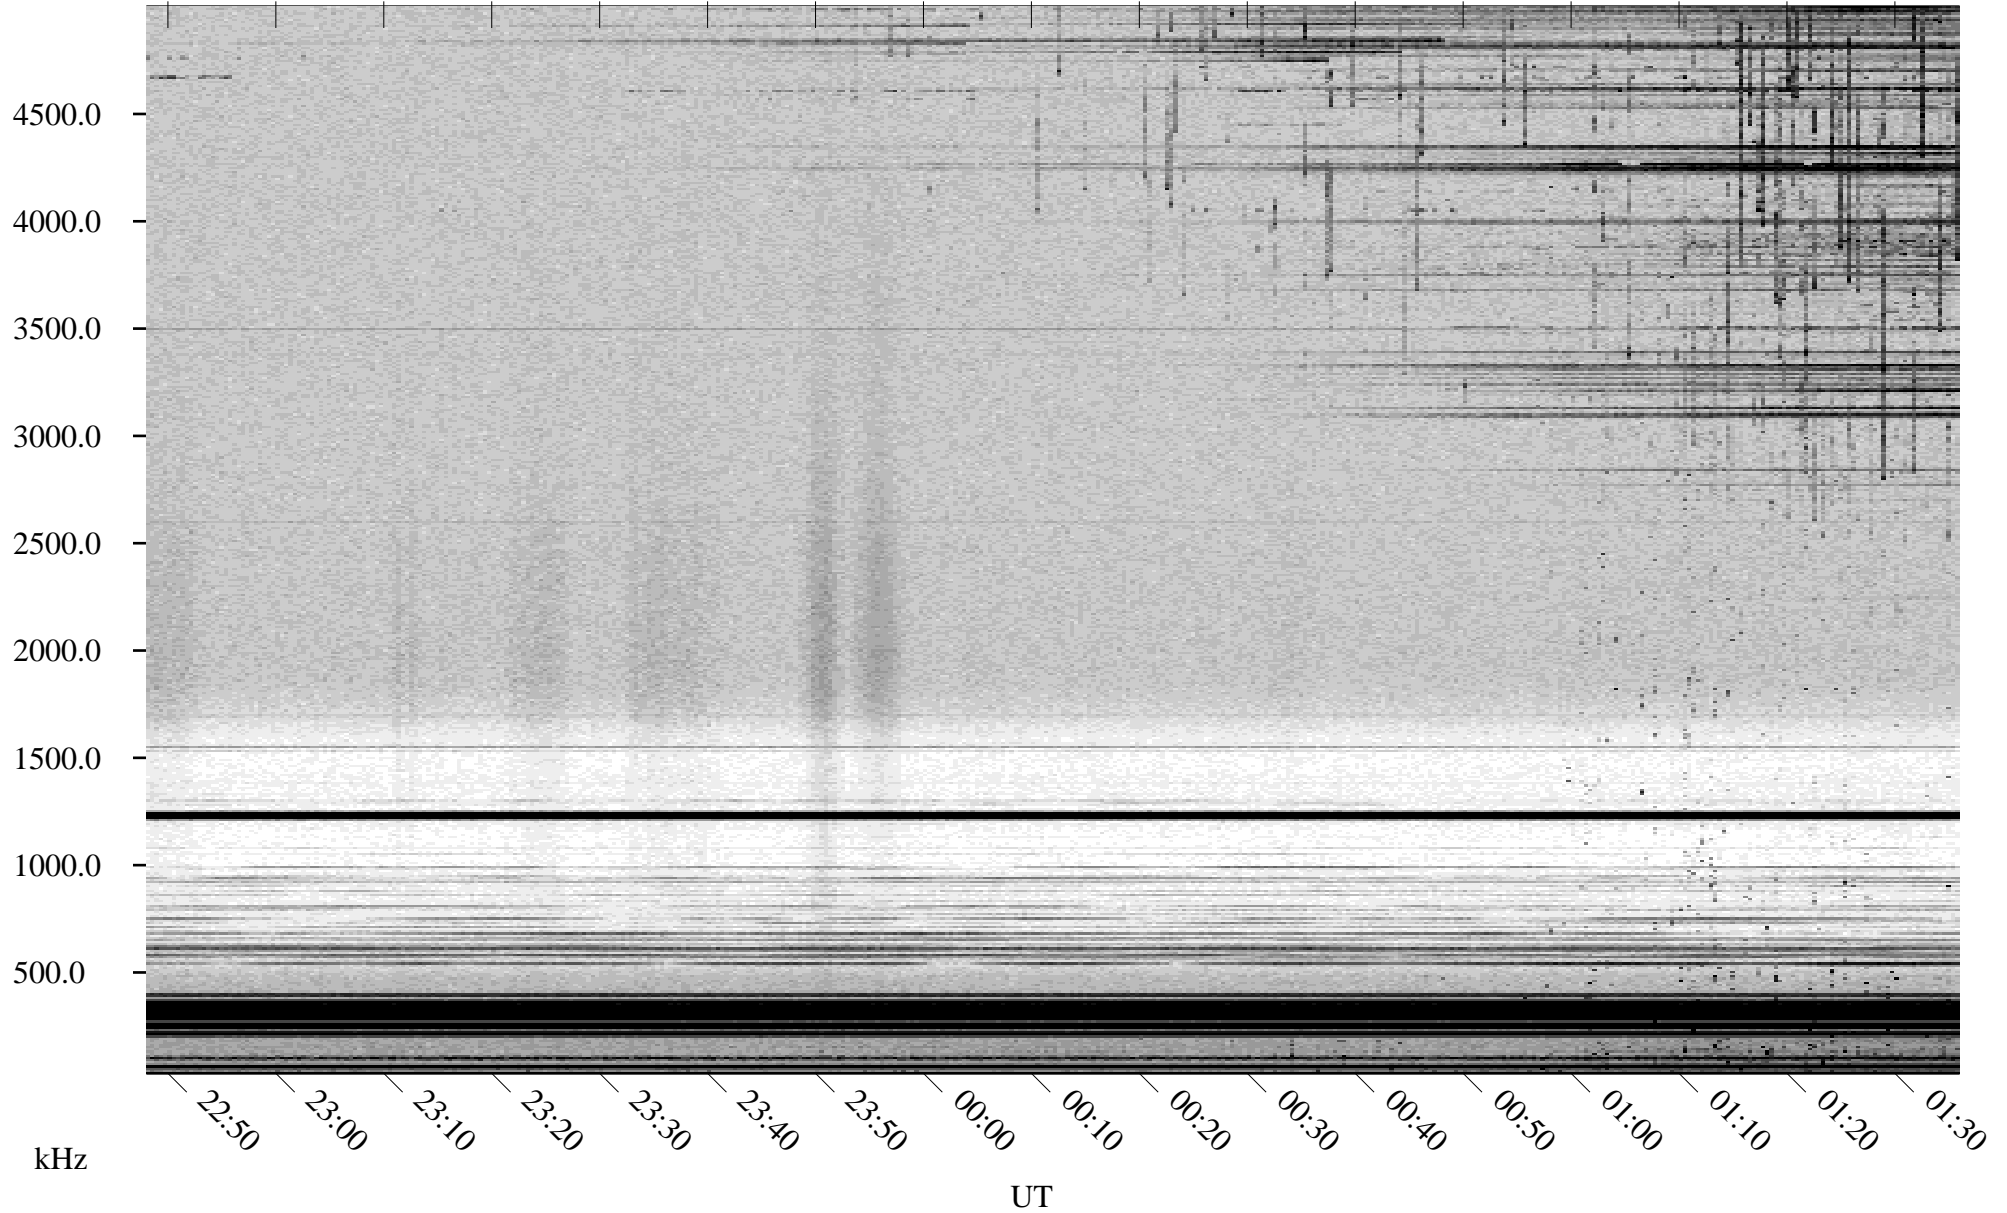

04/25/2001 Churchill, Manitoba

Linear Scale Black = 161 White = 15

ch011151.r00m max_12

Page 1

04/25/2001 Churchill, Manitoba

Linear Scale Black = 161 White = 15

ch011151.r00m max_12

Page 2

04/26/2001 Churchill, Manitoba

Linear Scale Black = 161 White = 15

ch011151.r00m max_12

Page 3

04/26/2001 Churchill, Manitoba

Linear Scale Black = 161 White = 15

ch011151.r00m max_12

Page 4

04/26/2001 Churchill, Manitoba

Linear Scale Black = 161 White = 15

ch011151.r00m max_12

Page 5

04/26/2001 Churchill, Manitoba

Linear Scale Black = 161 White = 15

ch011151.r00m max_12

Page 6

04/26/2001 Churchill, Manitoba

Linear Scale Black = 161 White = 15

ch011151.r00m max_12

Page 7

04/26/2001 Churchill, Manitoba

Linear Scale Black = 161 White = 15

ch011151.r00m max_12