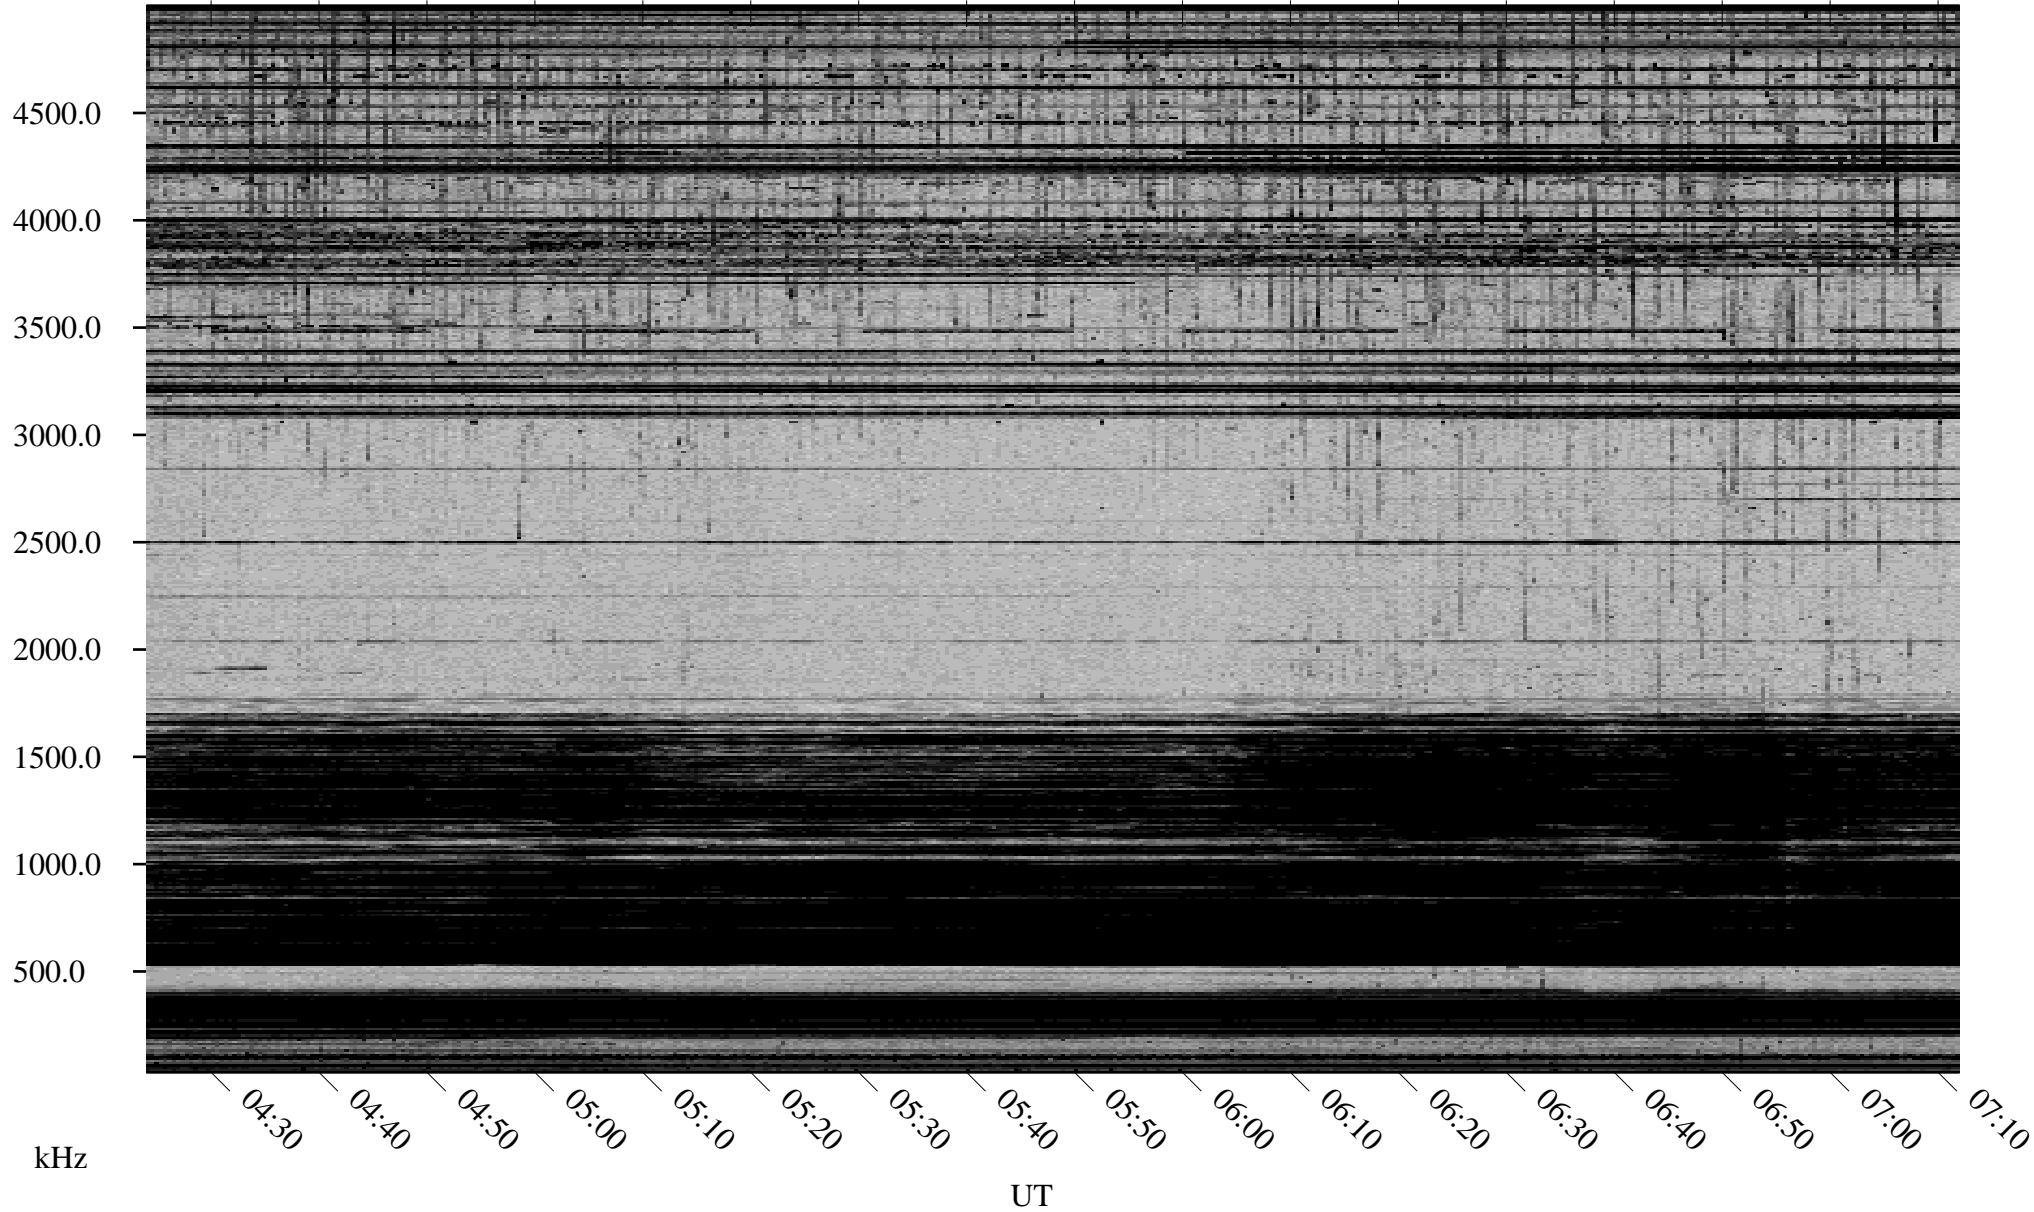

04/26/2001 Churchill, Manitoba

Linear Scale Black = 161 White = 15

ch01116l.r00m max_12

Page 1

04/26/2001 Churchill, Manitoba

Linear Scale Black = 161 White = 15

ch01116l.r00m max_12

Page 2

04/27/2001 Churchill, Manitoba

Linear Scale Black = 161 White = 15

ch01116l.r00m max_12

Page 3

04/27/2001 Churchill, Manitoba

Linear Scale Black = 161 White = 15

ch01116l.r00m max_12

Page 4

04/27/2001 Churchill, Manitoba

Linear Scale Black = 161 White = 15

ch01116l.r00m max_12

Page 5

04/27/2001 Churchill, Manitoba

Linear Scale Black = 161 White = 15

ch01116l.r00m max_12

Page 6

04/27/2001 Churchill, Manitoba

Linear Scale Black = 161 White = 15

ch01116l.r00m max_12

Page 7

04/27/2001 Churchill, Manitoba

Linear Scale Black = 161 White = 15

ch01116l.r00m max_12