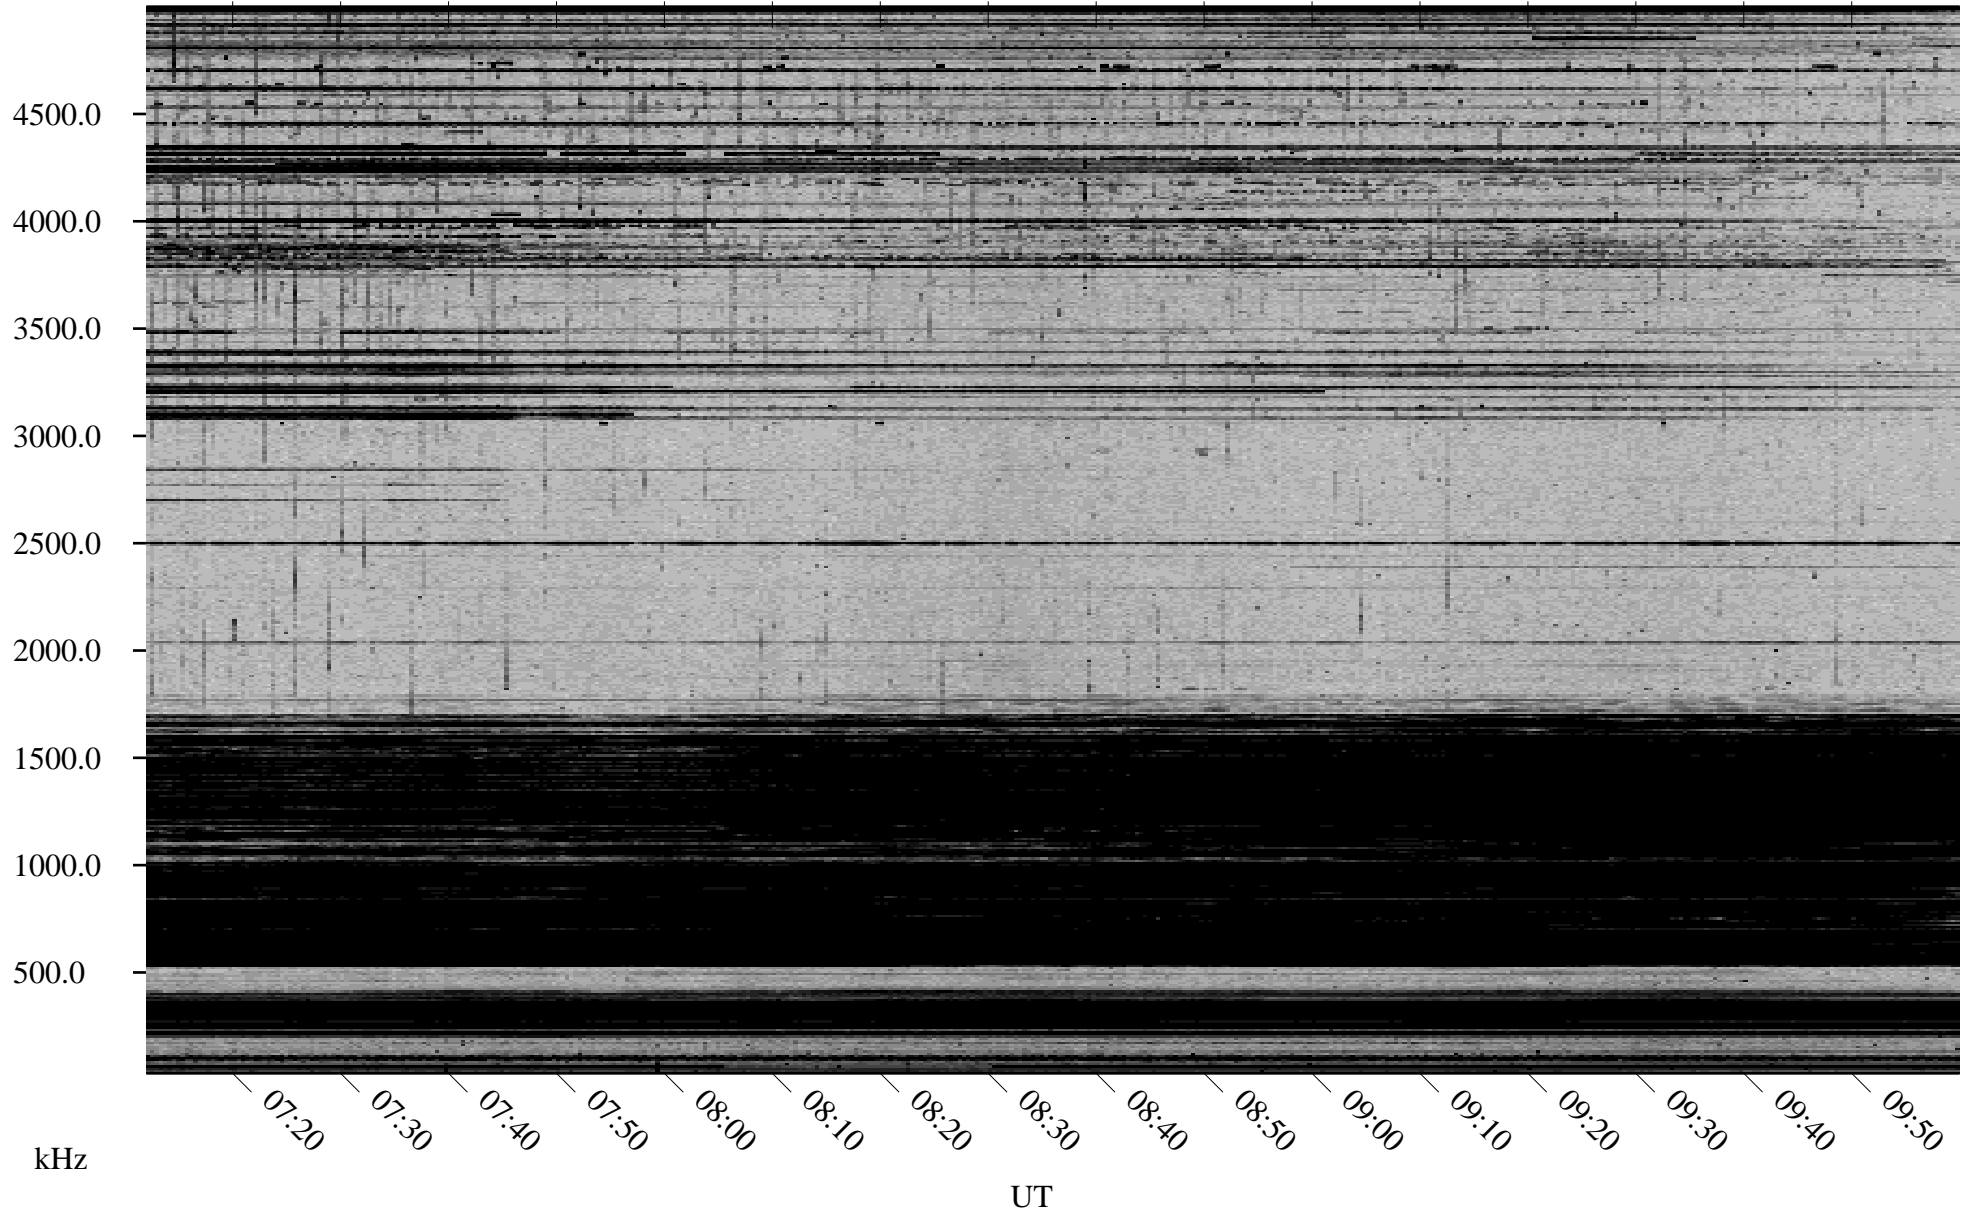

04/26/2001 Churchill, Manitoba

Linear Scale Black = 161 White = 15

ch01116l.r00m max_12

Page 1

04/26/2001 Churchill, Manitoba

Linear Scale Black = 161 White = 15

ch01116l.r00m max_12

Page 2

04/27/2001 Churchill, Manitoba

Linear Scale Black = 161 White = 15

ch01116l.r00m max_12

Page 3

04/27/2001 Churchill, Manitoba

Linear Scale Black = 161 White = 15

ch01116l.r00m max_12

Page 4

04/27/2001 Churchill, Manitoba

Linear Scale Black = 161 White = 15

ch01116l.r00m max_12

Page 5

04/27/2001 Churchill, Manitoba

Linear Scale Black = 161 White = 15

ch01116l.r00m max_12

Page 6

04/27/2001 Churchill, Manitoba

Linear Scale Black = 161 White = 15

ch01116l.r00m max_12

Page 7

04/27/2001 Churchill, Manitoba

Linear Scale Black = 161 White = 15

ch01116l.r00m max_12