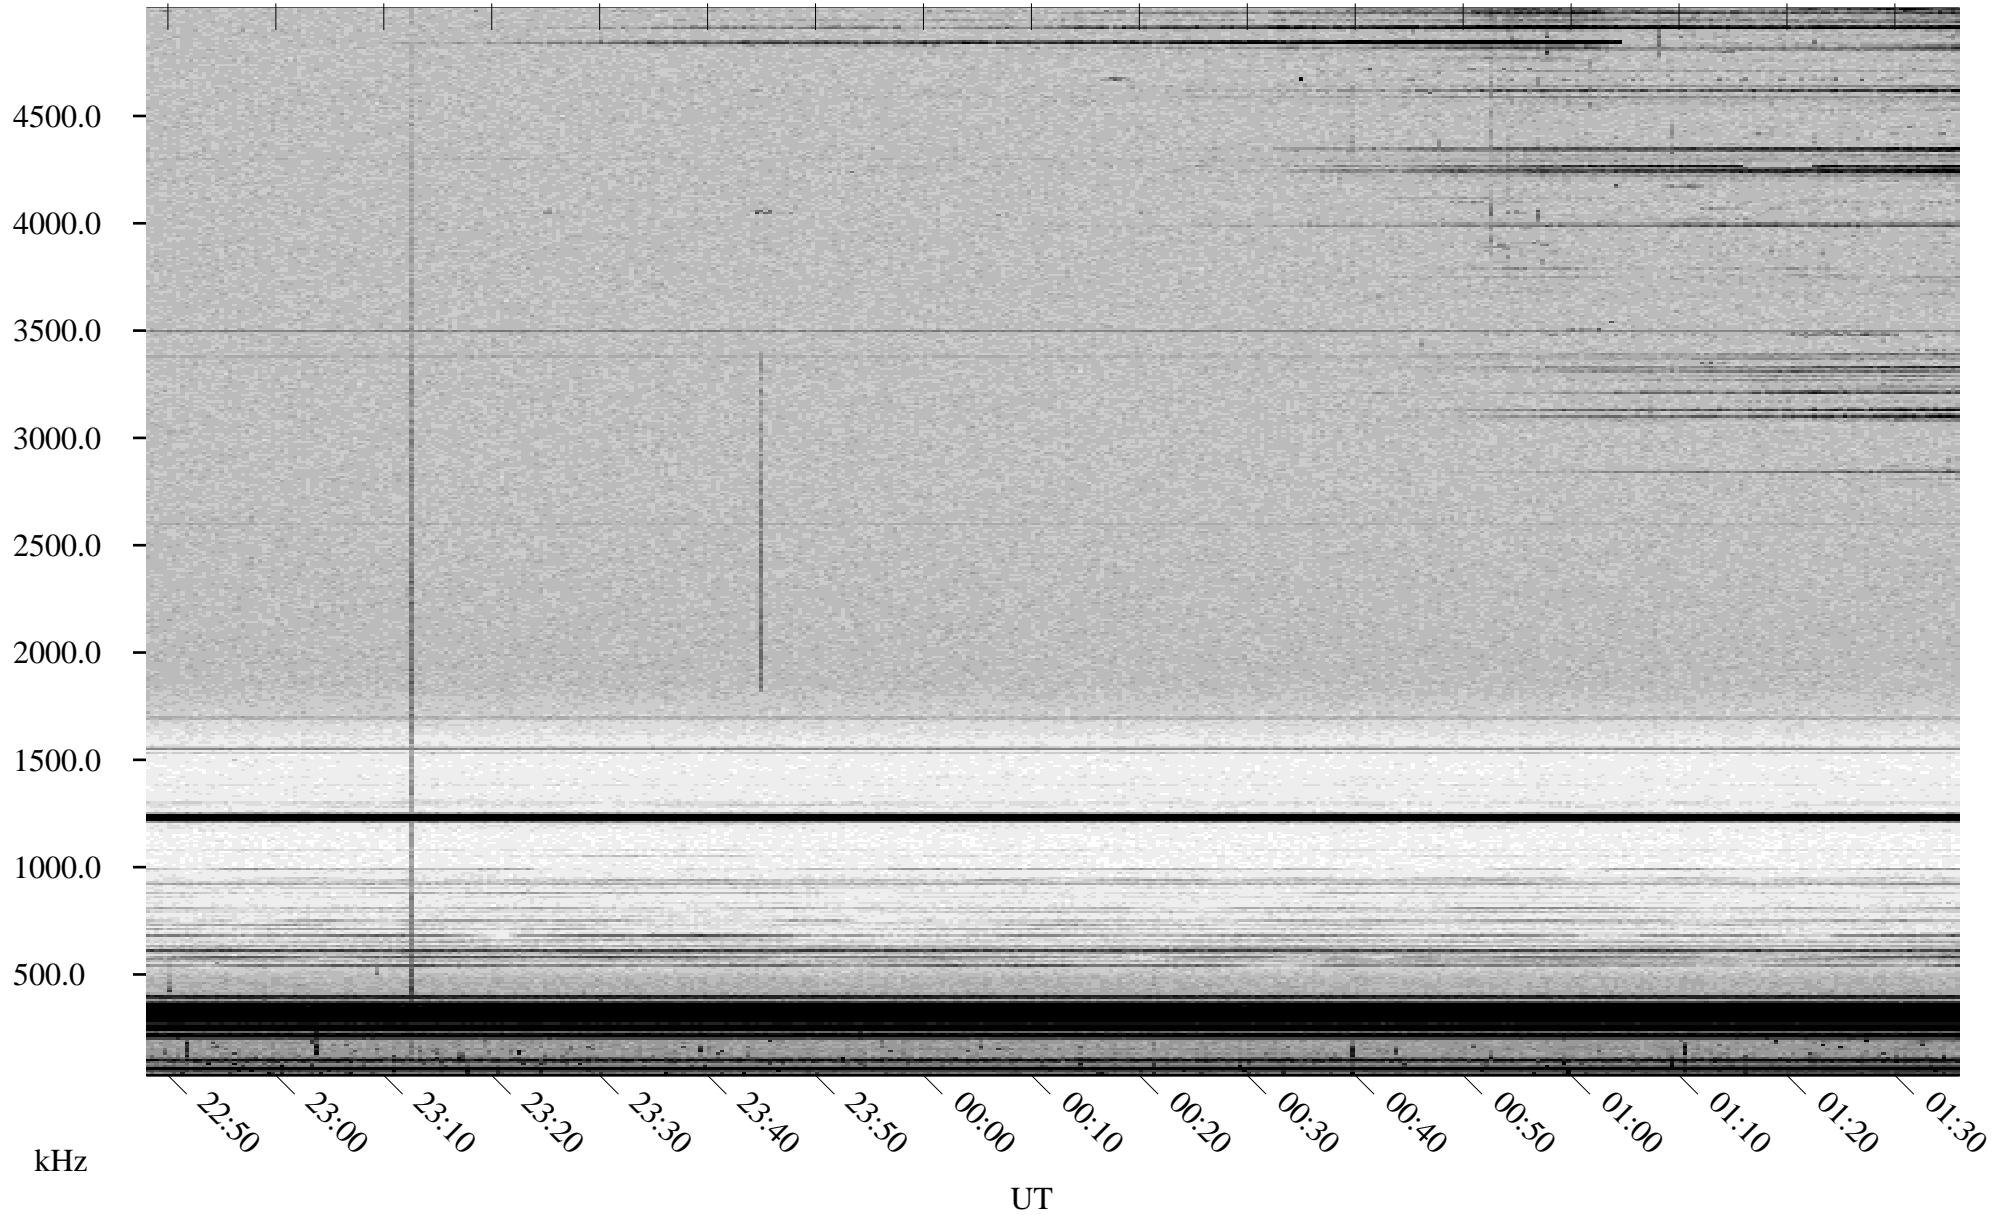

04/26/2001 Churchill, Manitoba

Linear Scale Black = 161 White = 15

ch01116l.r00m max_12

Page 1

04/26/2001 Churchill, Manitoba

Linear Scale Black = 161 White = 15

ch01116l.r00m max_12

Page 2

04/27/2001 Churchill, Manitoba

Linear Scale Black = 161 White = 15

ch01116l.r00m max_12

Page 3

04/27/2001 Churchill, Manitoba

Linear Scale Black = 161 White = 15

ch01116l.r00m max_12

Page 4

04/27/2001 Churchill, Manitoba

Linear Scale Black = 161 White = 15

ch01116l.r00m max_12

Page 5

04/27/2001 Churchill, Manitoba

Linear Scale Black = 161 White = 15

ch01116l.r00m max_12

Page 6

04/27/2001 Churchill, Manitoba

Linear Scale Black = 161 White = 15

ch01116l.r00m max_12

Page 7

04/27/2001 Churchill, Manitoba

Linear Scale Black = 161 White = 15

ch01116l.r00m max_12