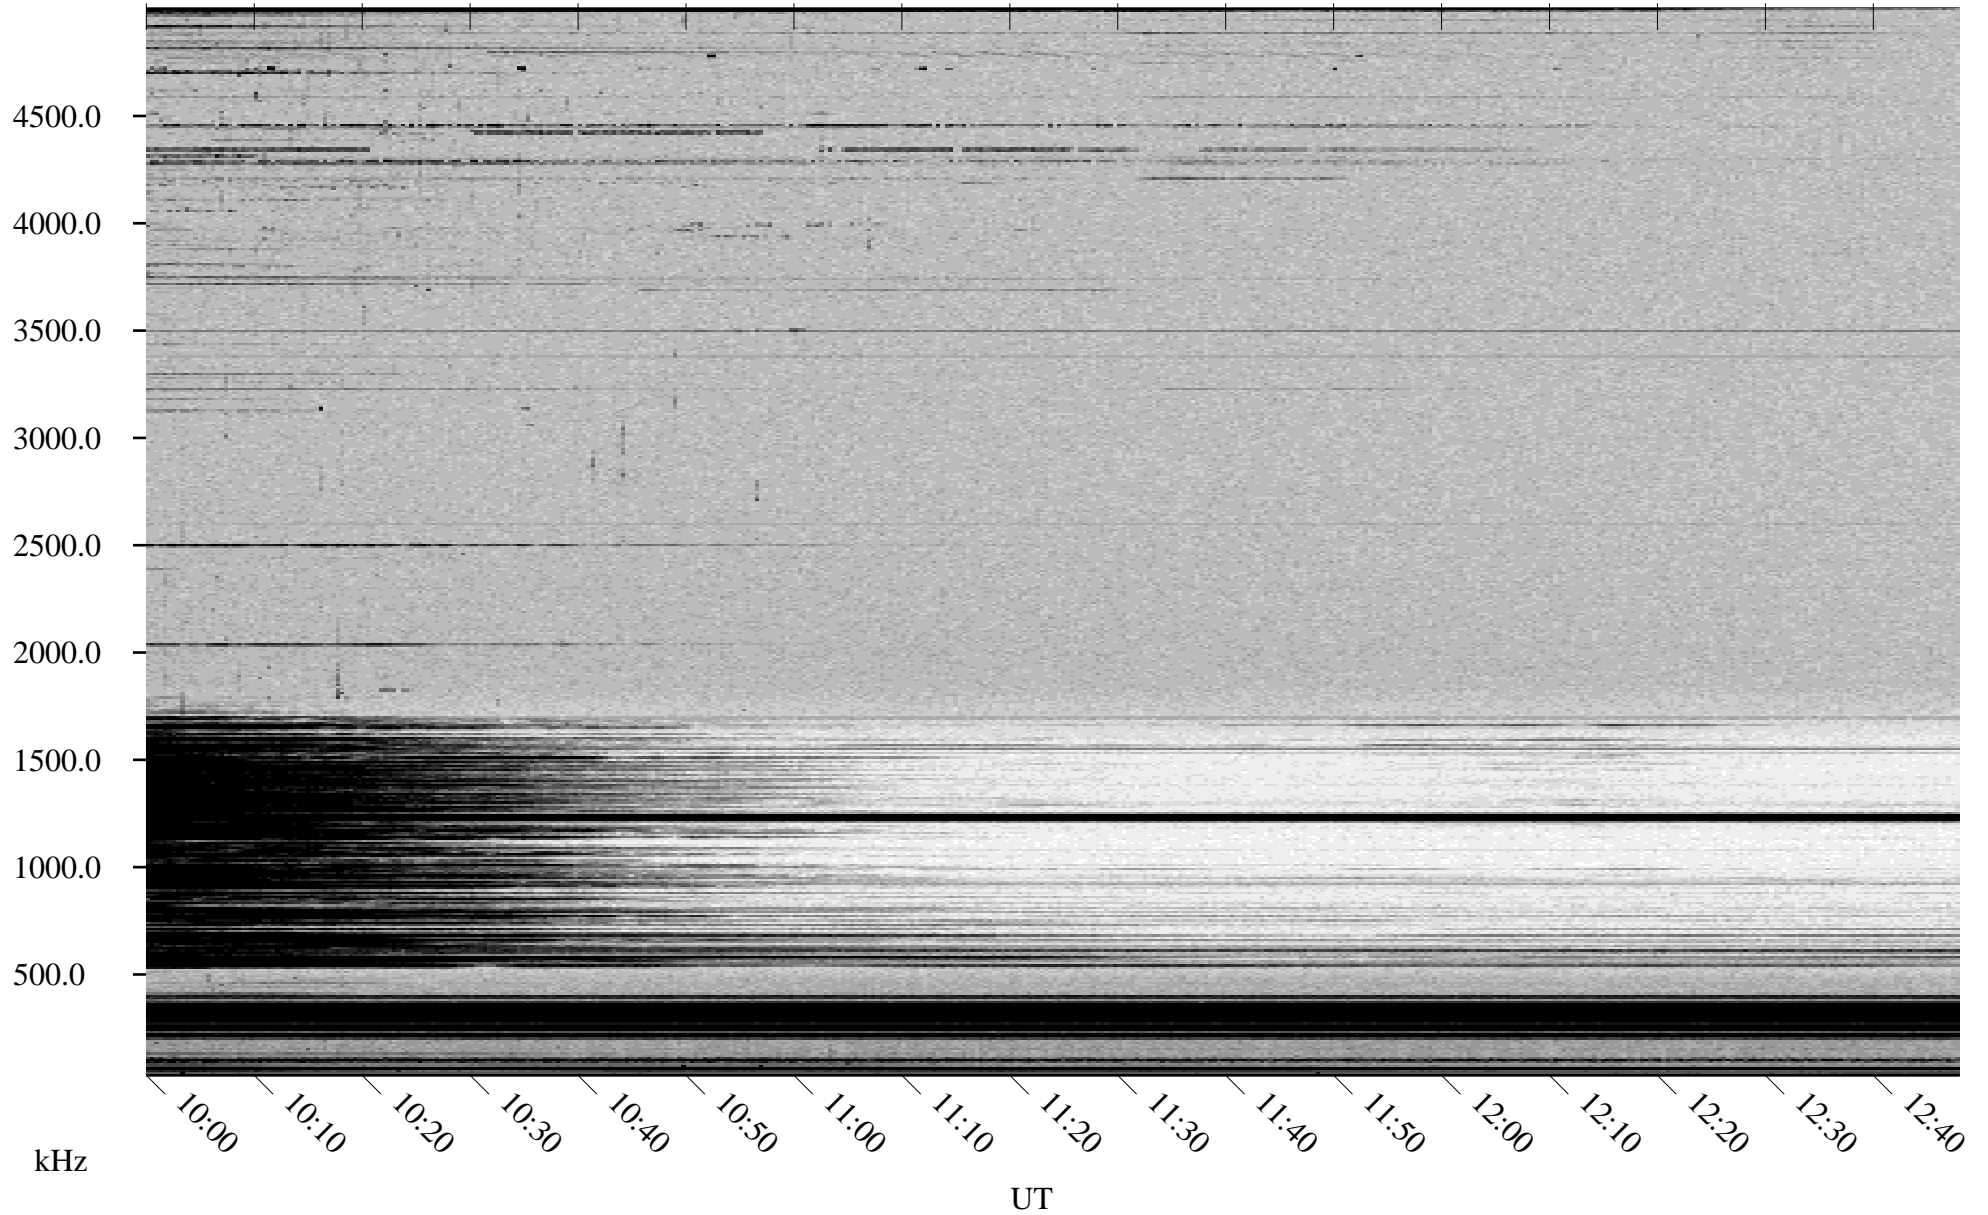

04/26/2001 Churchill, Manitoba

Linear Scale Black = 161 White = 15

ch01116l.r00m max_12

Page 1

04/26/2001 Churchill, Manitoba

Linear Scale Black = 161 White = 15

ch01116l.r00m max_12

Page 2

04/27/2001 Churchill, Manitoba

Linear Scale Black = 161 White = 15

ch01116l.r00m max_12

Page 3

04/27/2001 Churchill, Manitoba

Linear Scale Black = 161 White = 15

ch01116l.r00m max_12

Page 4

04/27/2001 Churchill, Manitoba

Linear Scale Black = 161 White = 15

ch01116l.r00m max_12

Page 5

04/27/2001 Churchill, Manitoba

Linear Scale Black = 161 White = 15

ch01116l.r00m max_12

Page 6

04/27/2001 Churchill, Manitoba

Linear Scale Black = 161 White = 15

ch01116l.r00m max_12

Page 7

04/27/2001 Churchill, Manitoba

Linear Scale Black = 161 White = 15

ch01116l.r00m max_12