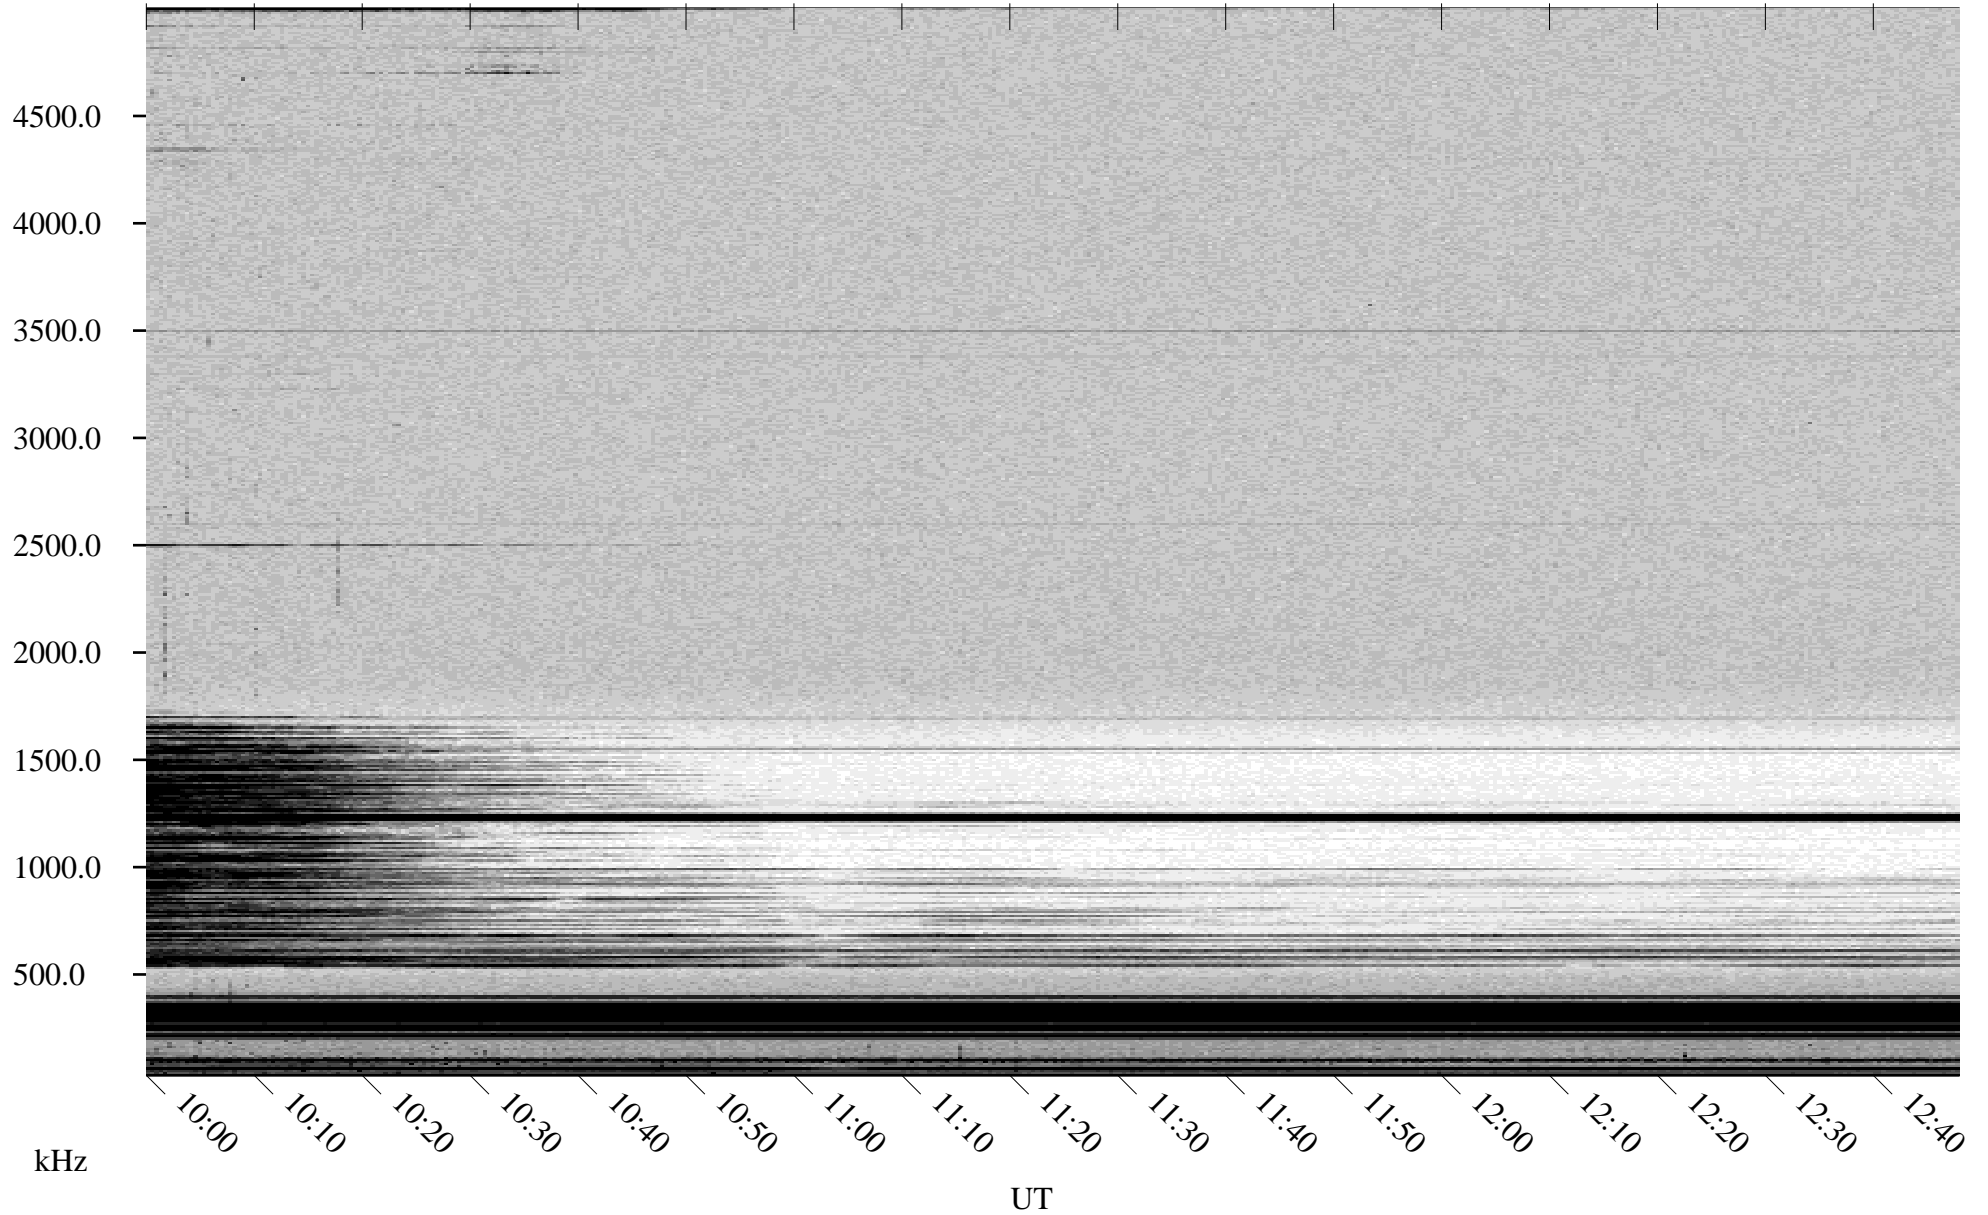

04/27/2001 Churchill, Manitoba

Linear Scale Black = 161 White = 15

ch01117l.r00m max_12

Page 1

04/27/2001 Churchill, Manitoba

Linear Scale Black = 161 White = 15

ch01117l.r00m max_12

Page 2

04/28/2001 Churchill, Manitoba

Linear Scale Black = 161 White = 15

ch011171.r00m max_12

Page 3

04/28/2001 Churchill, Manitoba

Linear Scale Black = 161 White = 15

ch011171.r00m max_12

Page 4

04/28/2001 Churchill, Manitoba

Linear Scale Black = 161 White = 15

ch011171.r00m max_12

Page 5

04/28/2001 Churchill, Manitoba

Linear Scale Black = 161 White = 15

ch01117l.r00m max_12

Page 6

04/28/2001 Churchill, Manitoba

Linear Scale Black = 161 White = 15

ch011171.r00m max_12

Page 7

04/28/2001 Churchill, Manitoba

Linear Scale Black = 161 White = 15

ch011171.r00m max_12

Page 8