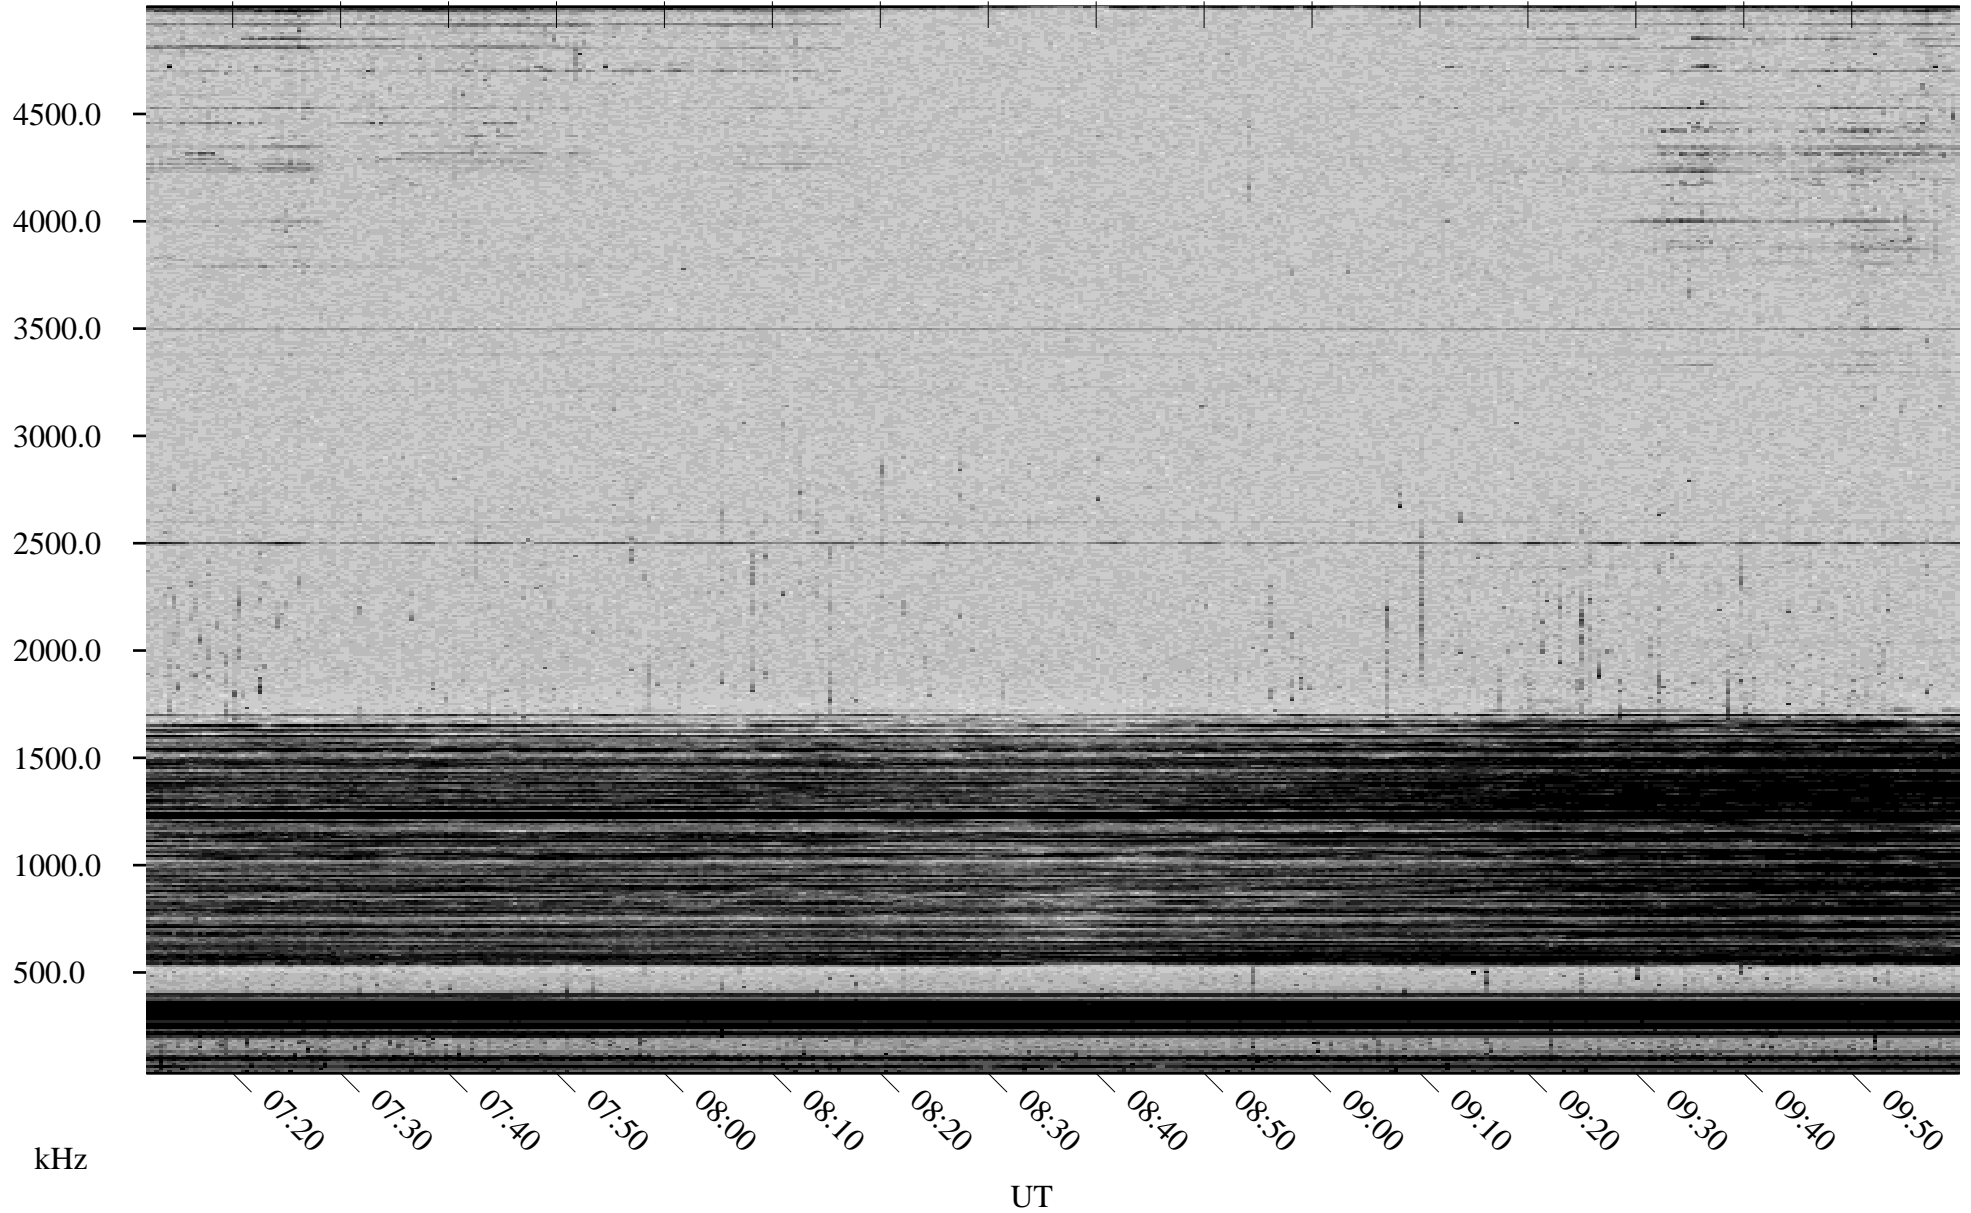

04/27/2001 Churchill, Manitoba

Linear Scale Black = 161 White = 15

ch01117l.r00m max_12

Page 1

04/27/2001 Churchill, Manitoba

Linear Scale Black = 161 White = 15

ch01117l.r00m max_12

Page 2

04/28/2001 Churchill, Manitoba

Linear Scale Black = 161 White = 15

ch011171.r00m max_12

Page 3

04/28/2001 Churchill, Manitoba

Linear Scale Black = 161 White = 15

ch011171.r00m max_12

Page 4

04/28/2001 Churchill, Manitoba

Linear Scale Black = 161 White = 15

ch011171.r00m max_12

Page 5

04/28/2001 Churchill, Manitoba

Linear Scale Black = 161 White = 15

ch01117l.r00m max_12

Page 6

04/28/2001 Churchill, Manitoba

Linear Scale Black = 161 White = 15

ch011171.r00m max_12

Page 7

04/28/2001 Churchill, Manitoba

Linear Scale Black = 161 White = 15

ch011171.r00m max_12

Page 8