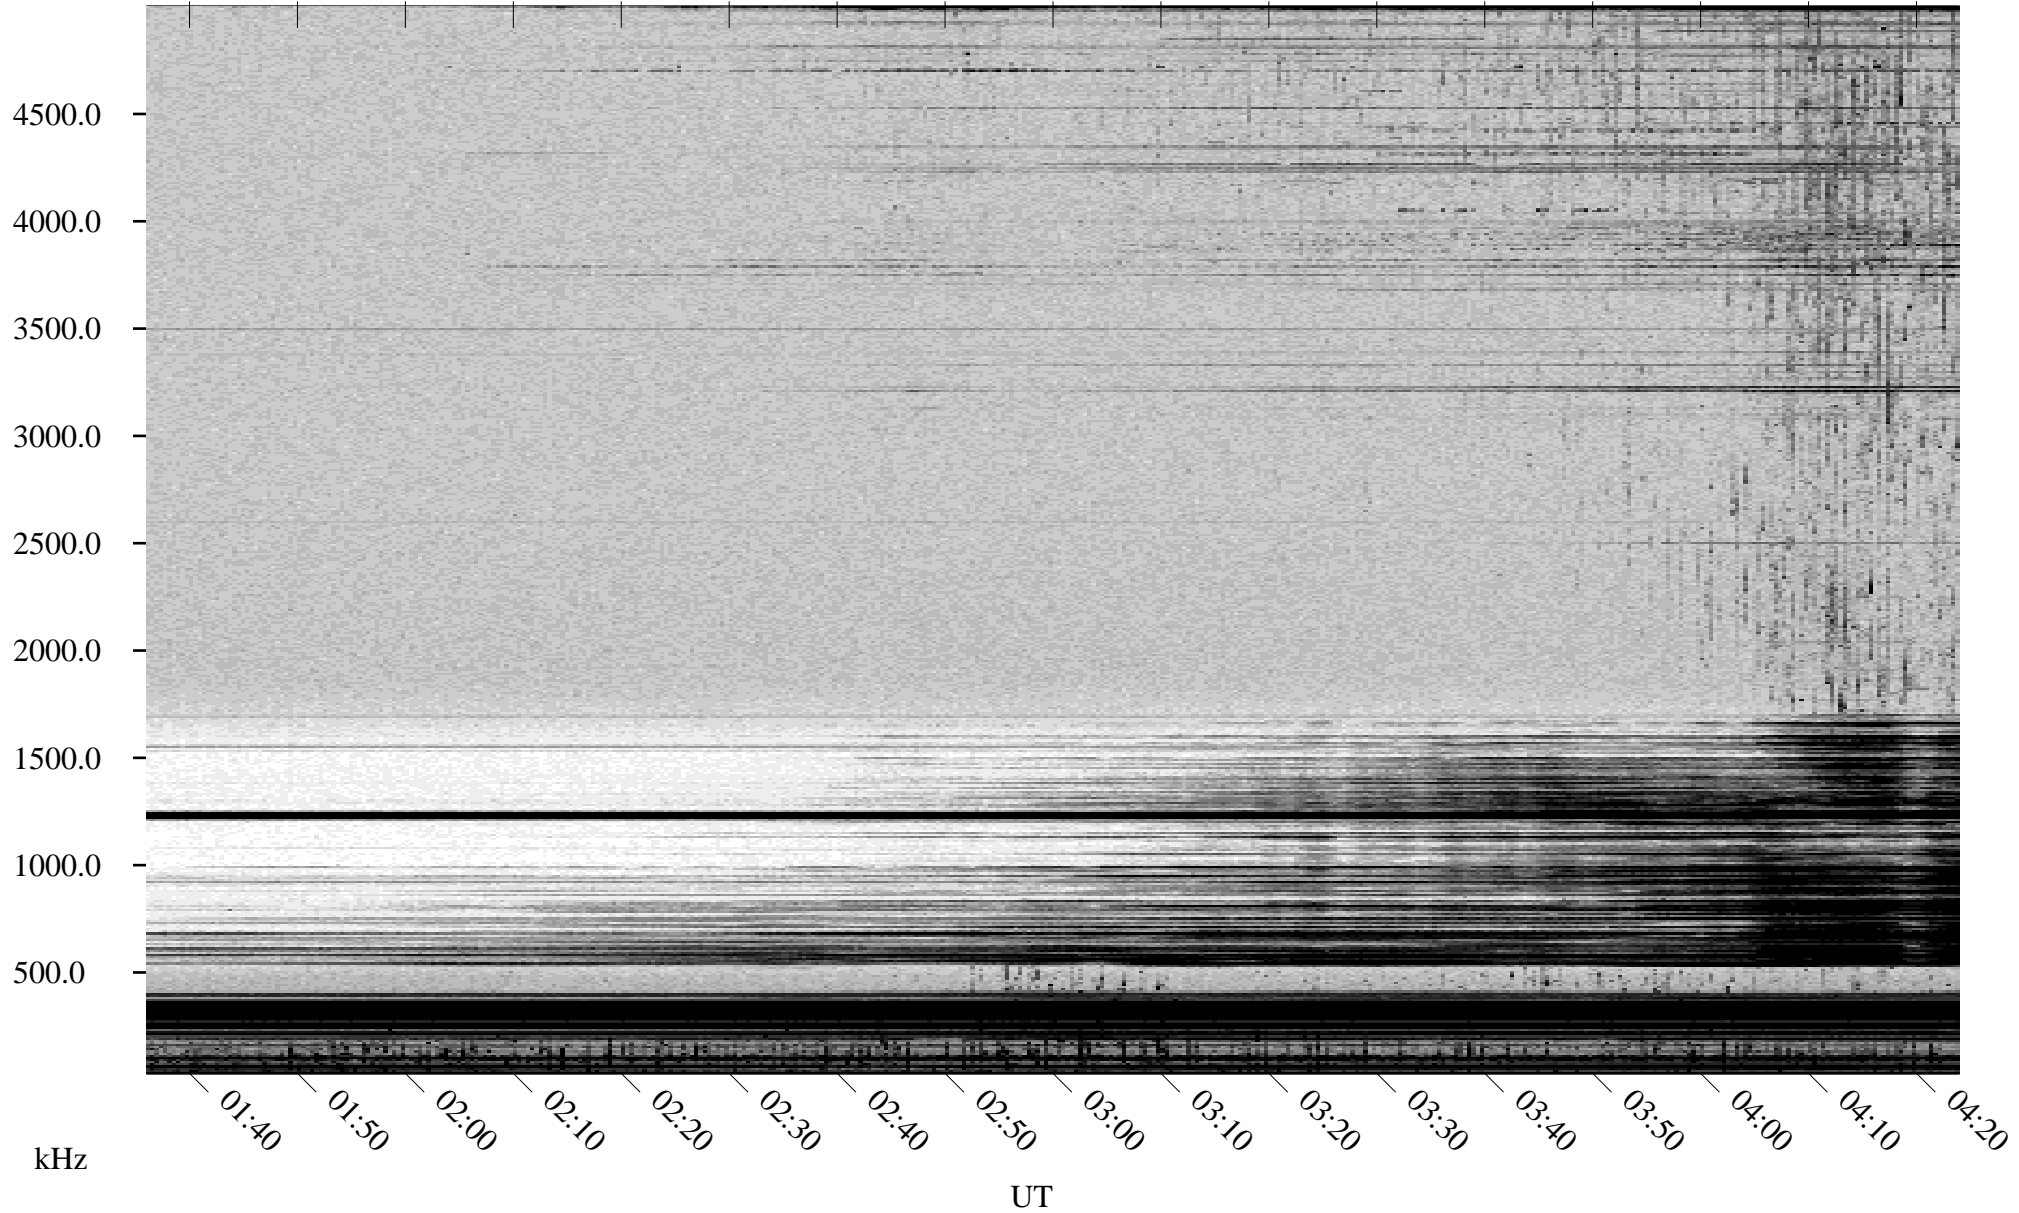

04/27/2001 Churchill, Manitoba

Linear Scale Black = 161 White = 15

ch01117l.r00m max_12

Page 1

04/27/2001 Churchill, Manitoba

Linear Scale Black = 161 White = 15

ch01117l.r00m max_12

Page 2

04/28/2001 Churchill, Manitoba

Linear Scale Black = 161 White = 15

ch011171.r00m max_12

Page 3

04/28/2001 Churchill, Manitoba

Linear Scale Black = 161 White = 15

ch011171.r00m max_12

Page 4

04/28/2001 Churchill, Manitoba

Linear Scale Black = 161 White = 15

ch011171.r00m max_12

Page 5

04/28/2001 Churchill, Manitoba

Linear Scale Black = 161 White = 15

ch01117l.r00m max_12

Page 6

04/28/2001 Churchill, Manitoba

Linear Scale Black = 161 White = 15

ch011171.r00m max_12

Page 7

04/28/2001 Churchill, Manitoba

Linear Scale Black = 161 White = 15

ch011171.r00m max_12

Page 8