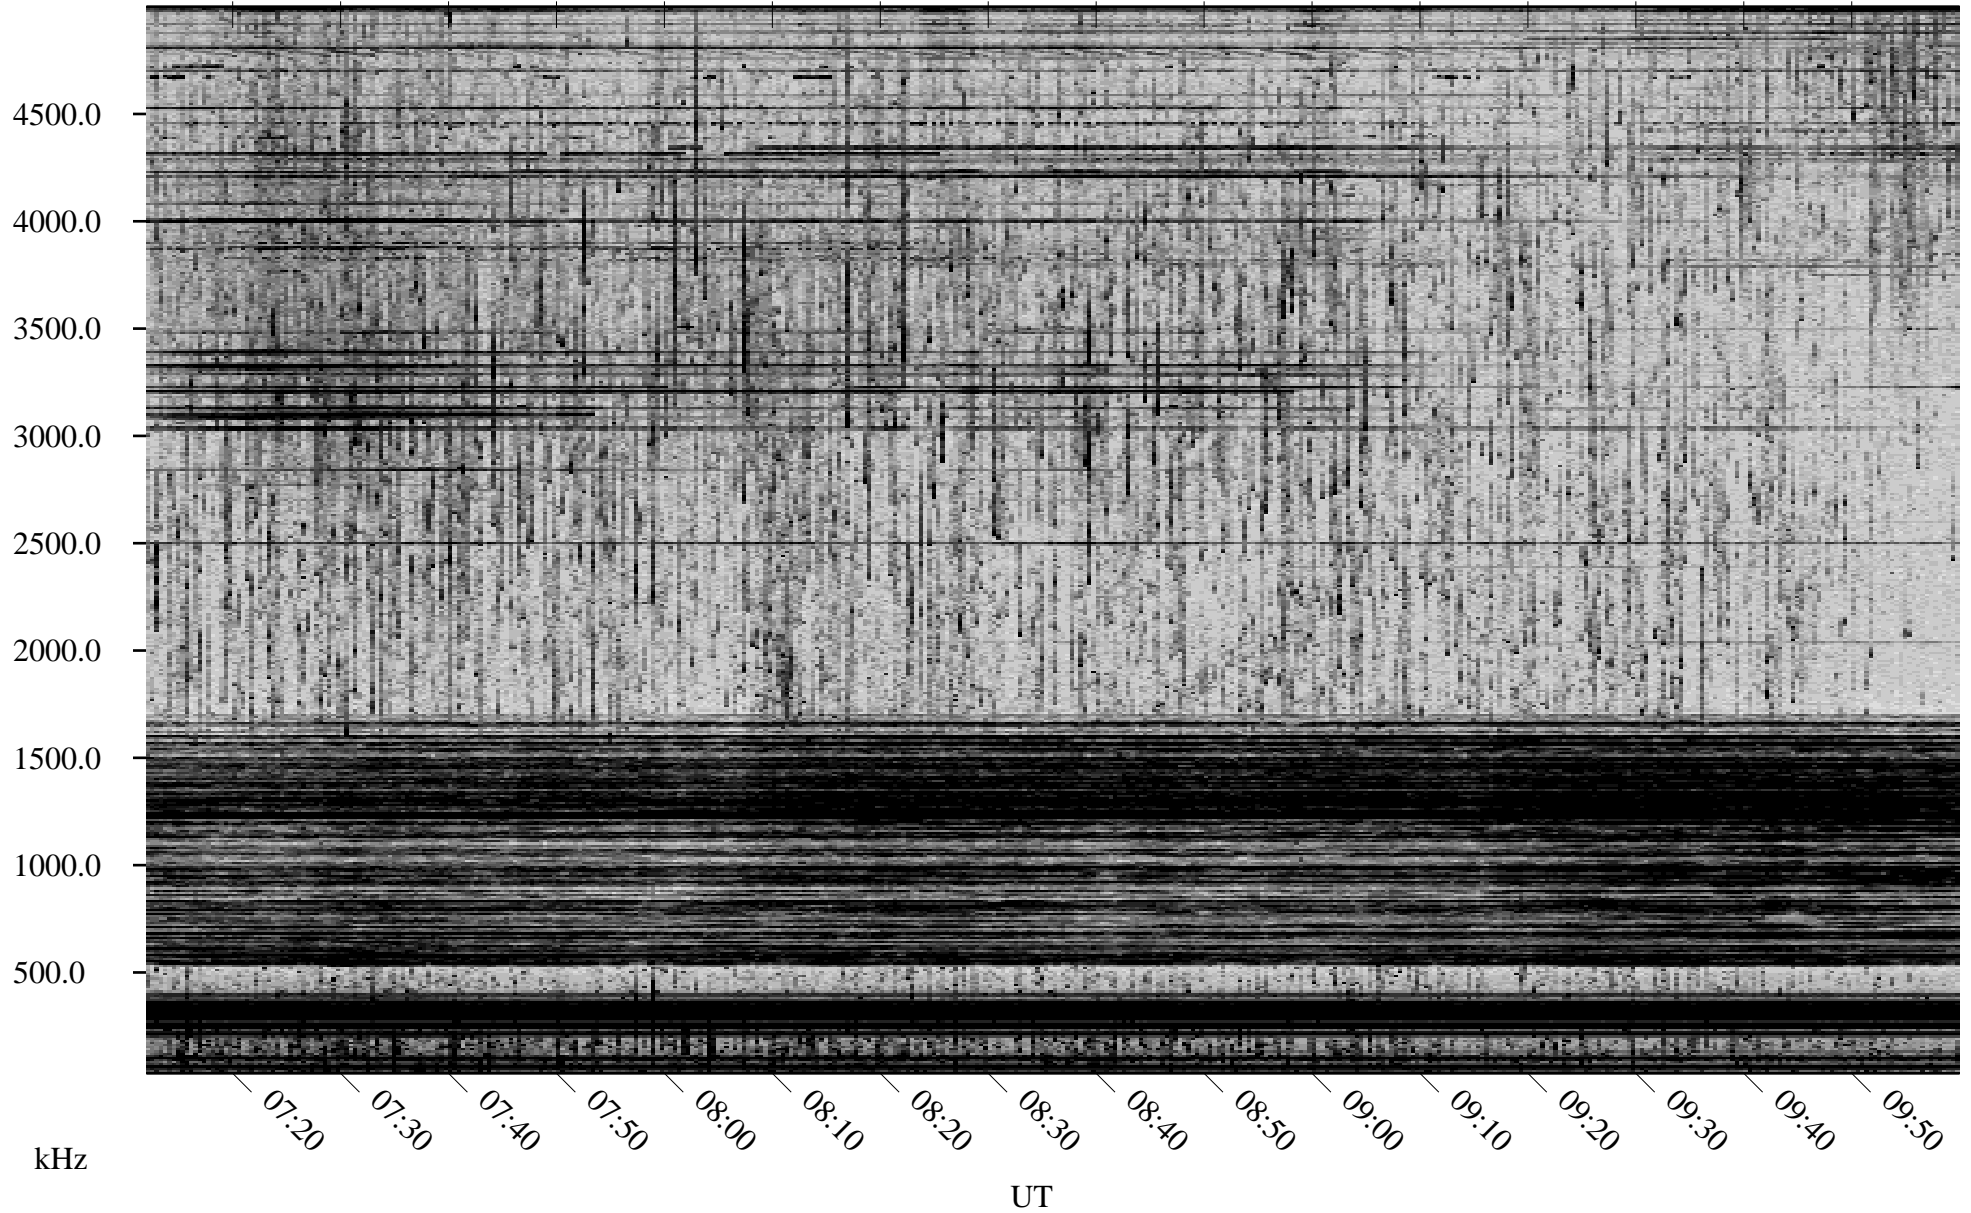

04/28/2001 Churchill, Manitoba

Linear Scale Black = 161 White = 15

ch01118l.r00m max_12

Page 1

04/28/2001 Churchill, Manitoba

Linear Scale Black = 161 White = 15

ch01118l.r00m max_12

Page 2

04/29/2001 Churchill, Manitoba

Linear Scale Black = 161 White = 15

ch01118l.r00m max_12

Page 3

04/29/2001 Churchill, Manitoba

Linear Scale Black = 161 White = 15

ch01118l.r00m max_12

Page 4

04/29/2001 Churchill, Manitoba

Linear Scale Black = 161 White = 15

ch01118l.r00m max_12

Page 5

04/29/2001 Churchill, Manitoba

Linear Scale Black = 161 White = 15

ch01118l.r00m max_12

Page 6

04/29/2001 Churchill, Manitoba

Linear Scale Black = 161 White = 15

ch01118l.r00m max_12

Page 7

04/29/2001 Churchill, Manitoba

Linear Scale Black = 161 White = 15

ch01118l.r00m max_12

Page 8