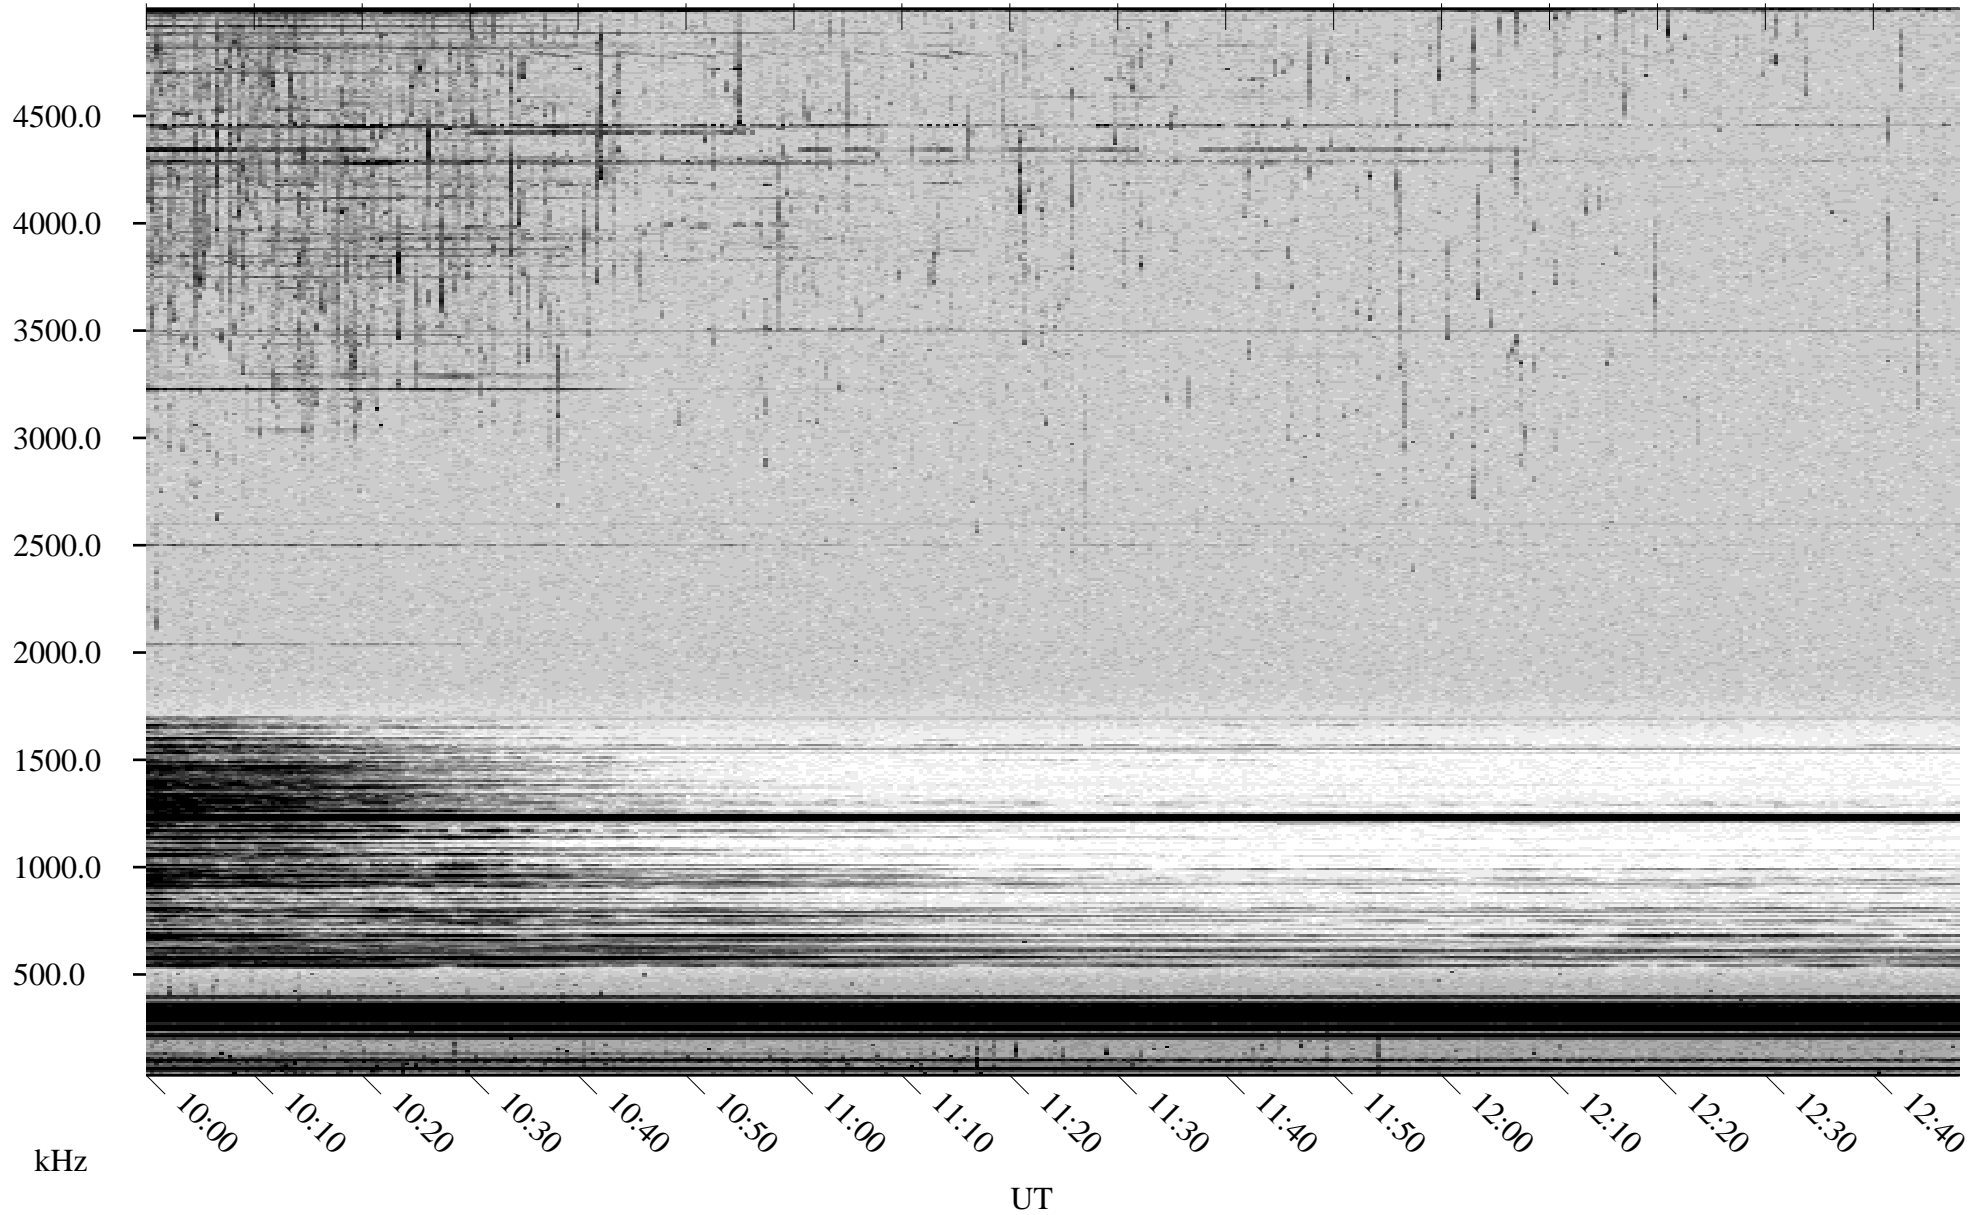

04/28/2001 Churchill, Manitoba

Linear Scale Black = 161 White = 15

ch01118l.r00m max_12

Page 1

04/28/2001 Churchill, Manitoba

Linear Scale Black = 161 White = 15

ch01118l.r00m max_12

Page 2

04/29/2001 Churchill, Manitoba

Linear Scale Black = 161 White = 15

ch01118l.r00m max_12

Page 3

04/29/2001 Churchill, Manitoba

Linear Scale Black = 161 White = 15

ch01118l.r00m max_12

Page 4

04/29/2001 Churchill, Manitoba

Linear Scale Black = 161 White = 15

ch01118l.r00m max_12

Page 5

04/29/2001 Churchill, Manitoba

Linear Scale Black = 161 White = 15

ch01118l.r00m max_12

Page 6

04/29/2001 Churchill, Manitoba

Linear Scale Black = 161 White = 15

ch01118l.r00m max_12

Page 7

04/29/2001 Churchill, Manitoba

Linear Scale Black = 161 White = 15

ch01118l.r00m max_12

Page 8