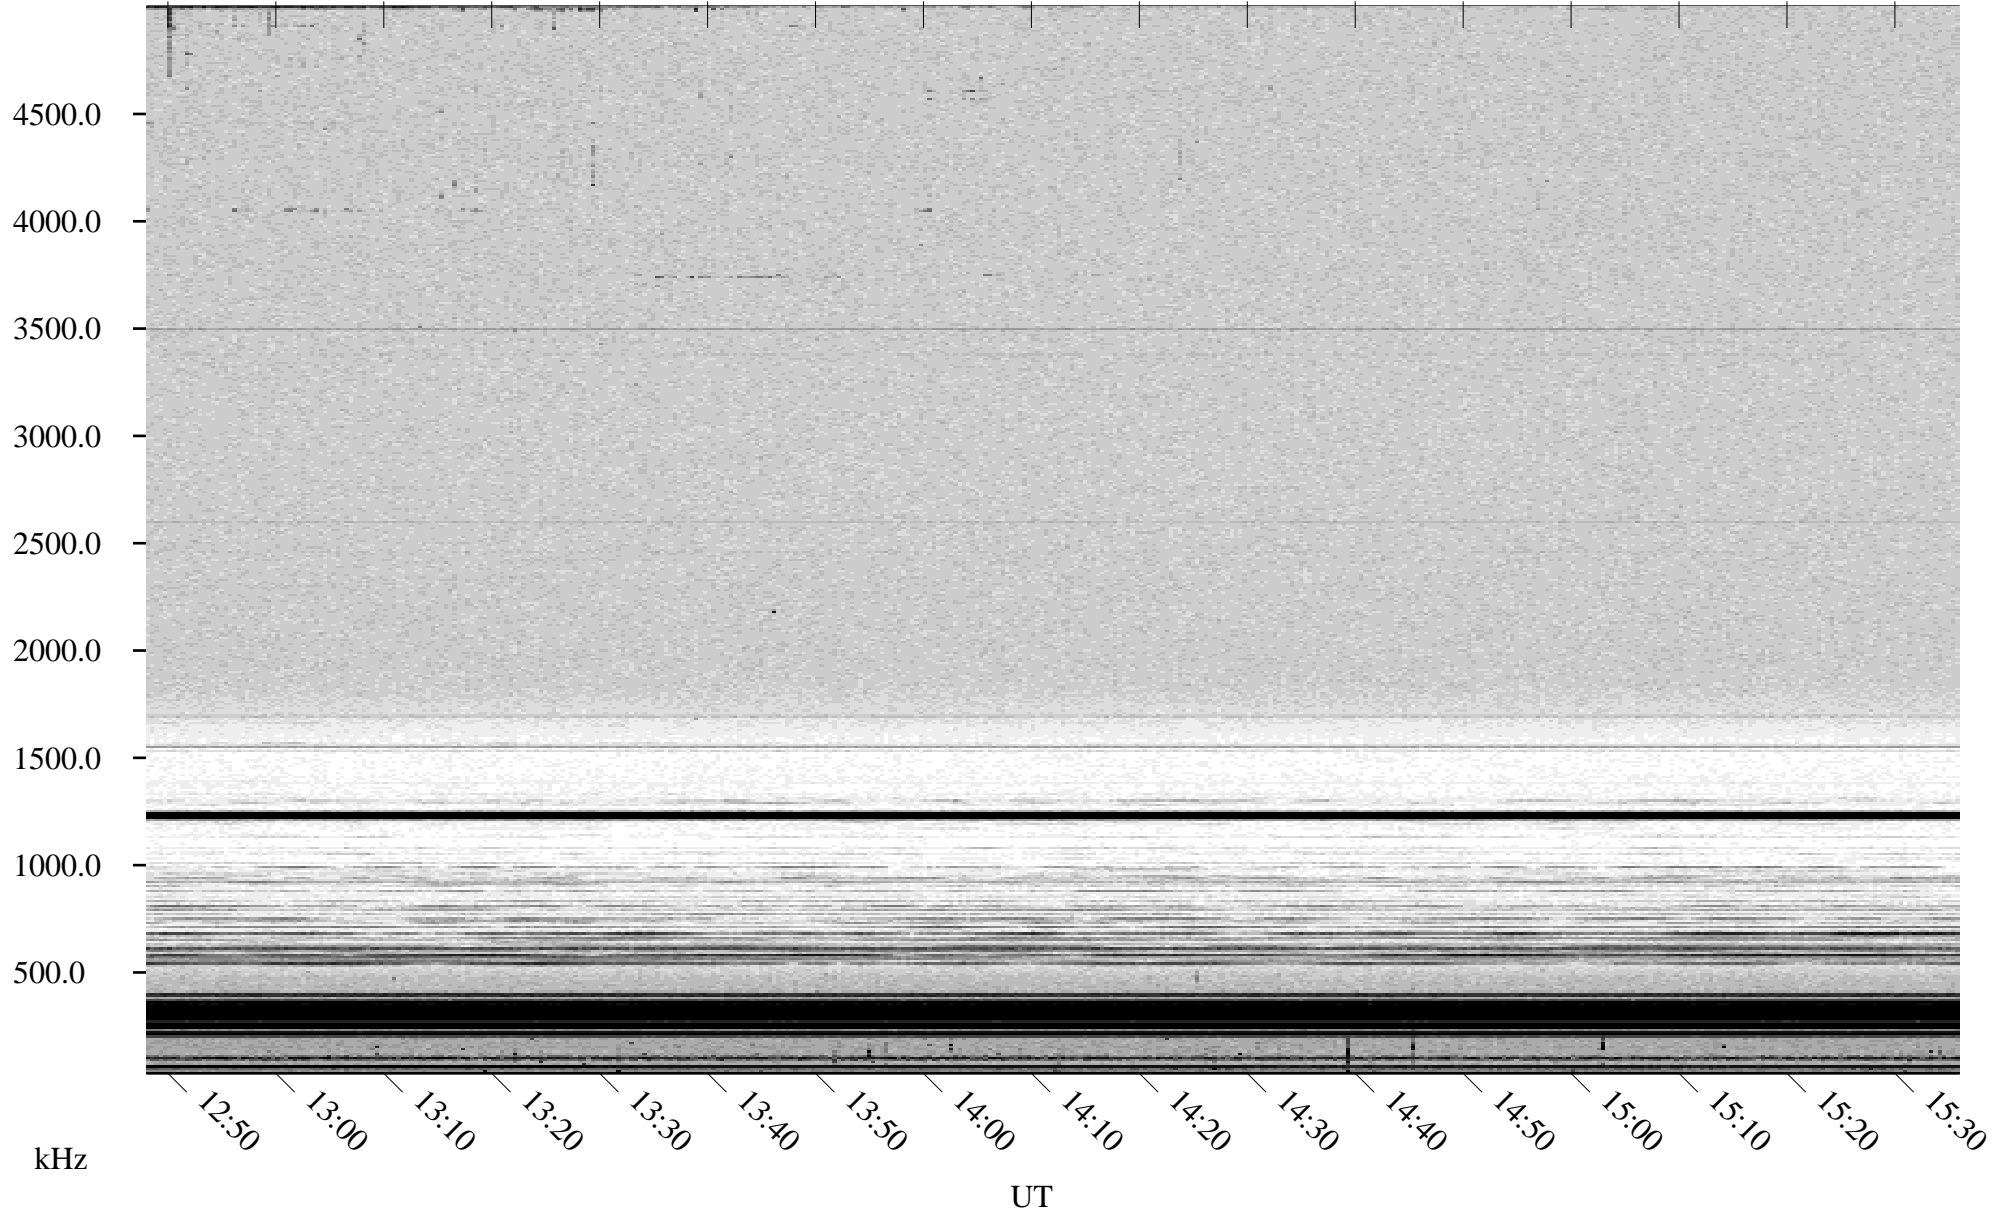

04/29/2001 Churchill, Manitoba

Linear Scale Black = 161 White = 15

ch01118l.r00m max_12

Page 5

04/29/2001 Churchill, Manitoba

Linear Scale Black = 161 White = 15

ch01118l.r00m max_12

Page 6

04/29/2001 Churchill, Manitoba

Linear Scale Black = 161 White = 15

ch01118l.r00m max_12

Page 7

04/29/2001 Churchill, Manitoba

Linear Scale Black = 161 White = 15

ch01118l.r00m max_12

Page 8