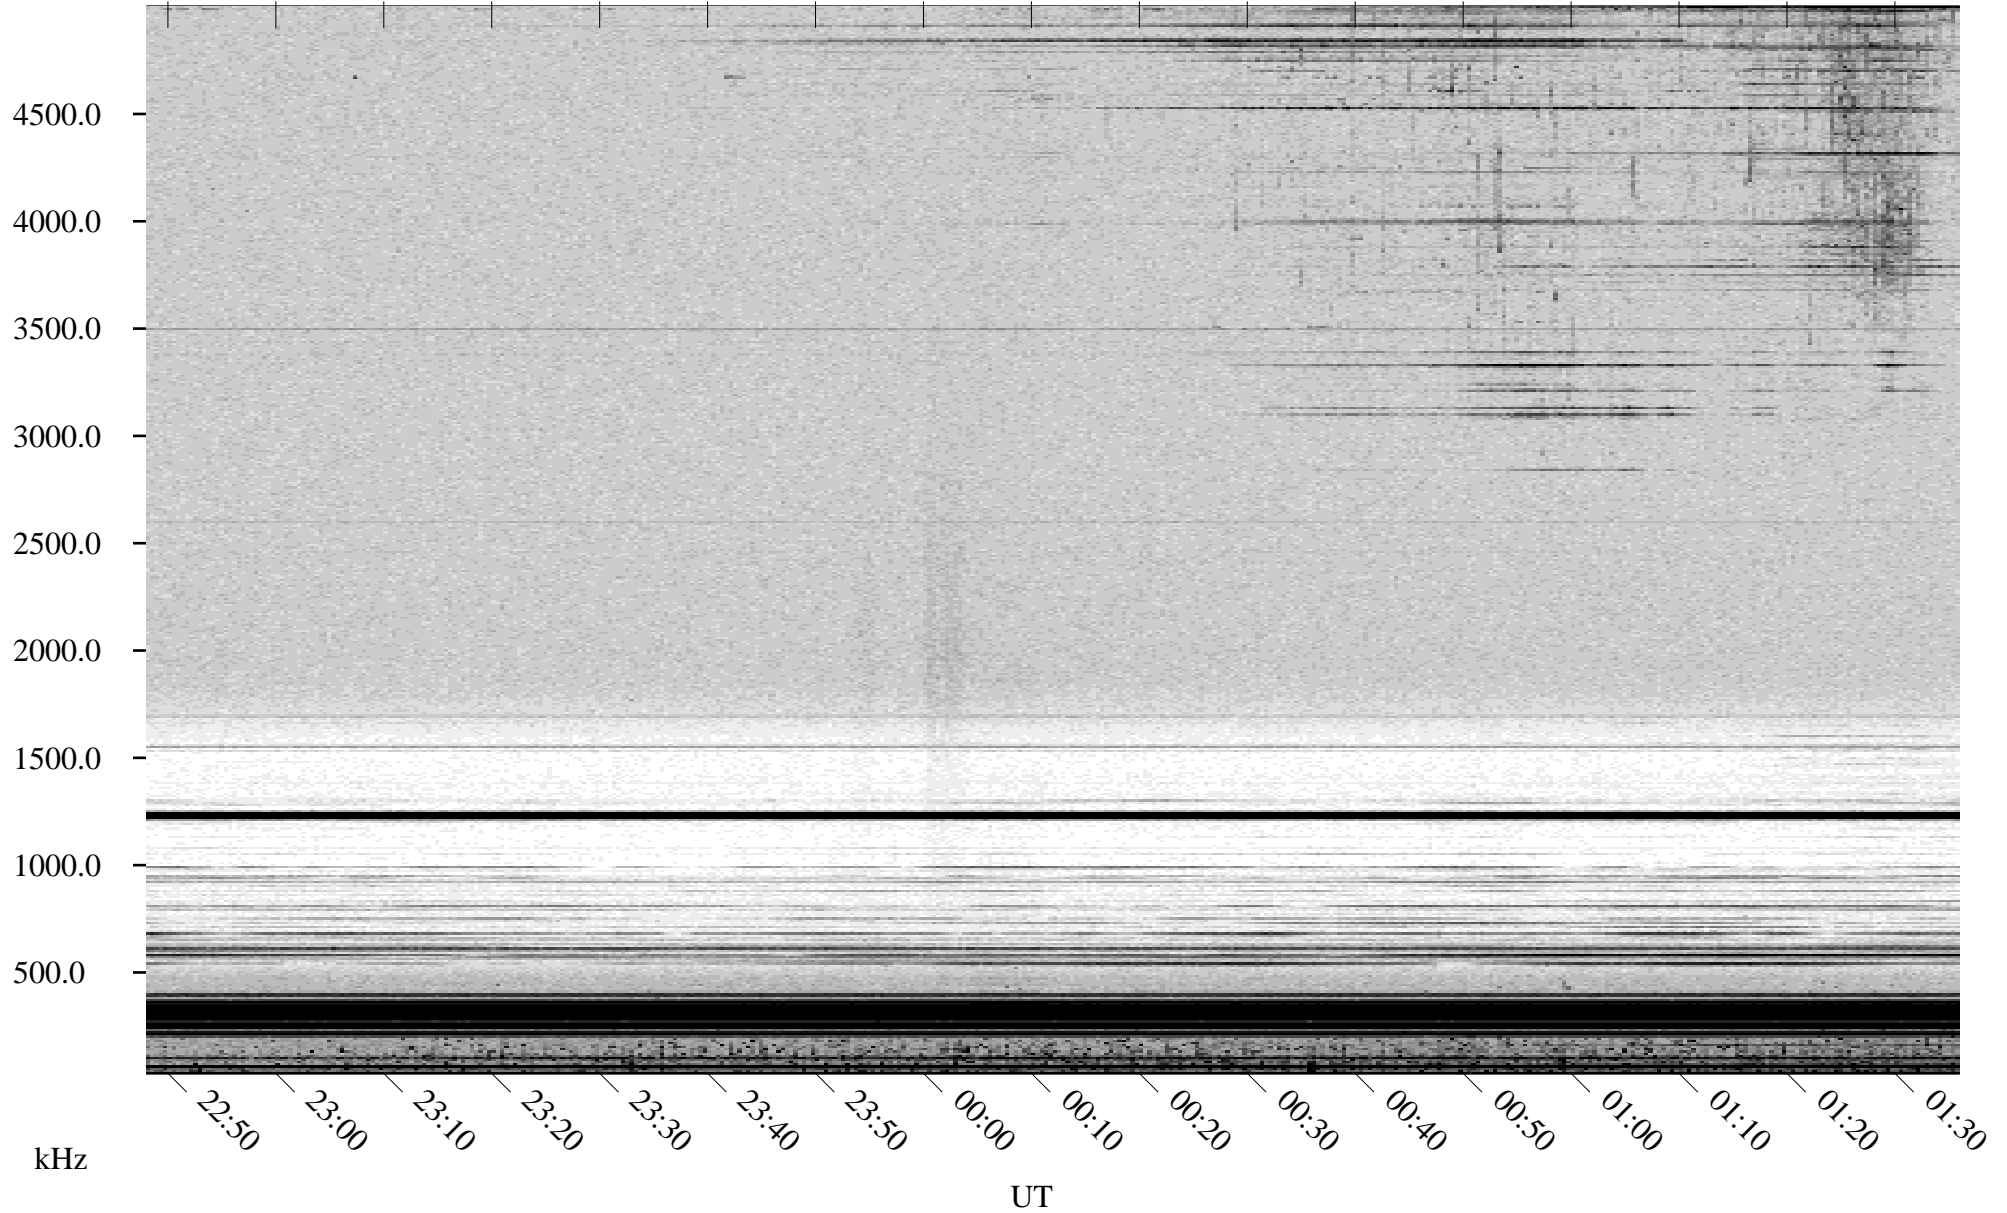

04/28/2001 Churchill, Manitoba

Linear Scale Black = 161 White = 15

ch01118l.r00m max_12

Page 1

04/28/2001 Churchill, Manitoba

Linear Scale Black = 161 White = 15

ch01118l.r00m max_12

Page 2

04/29/2001 Churchill, Manitoba

Linear Scale Black = 161 White = 15

ch01118l.r00m max_12

Page 3

04/29/2001 Churchill, Manitoba

Linear Scale Black = 161 White = 15

ch01118l.r00m max_12

Page 4

04/29/2001 Churchill, Manitoba

Linear Scale Black = 161 White = 15

ch01118l.r00m max_12

Page 5

04/29/2001 Churchill, Manitoba

Linear Scale Black = 161 White = 15

ch01118l.r00m max_12

Page 6

04/29/2001 Churchill, Manitoba

Linear Scale Black = 161 White = 15

ch01118l.r00m max_12

Page 7

04/29/2001 Churchill, Manitoba

Linear Scale Black = 161 White = 15

ch01118l.r00m max_12

Page 8