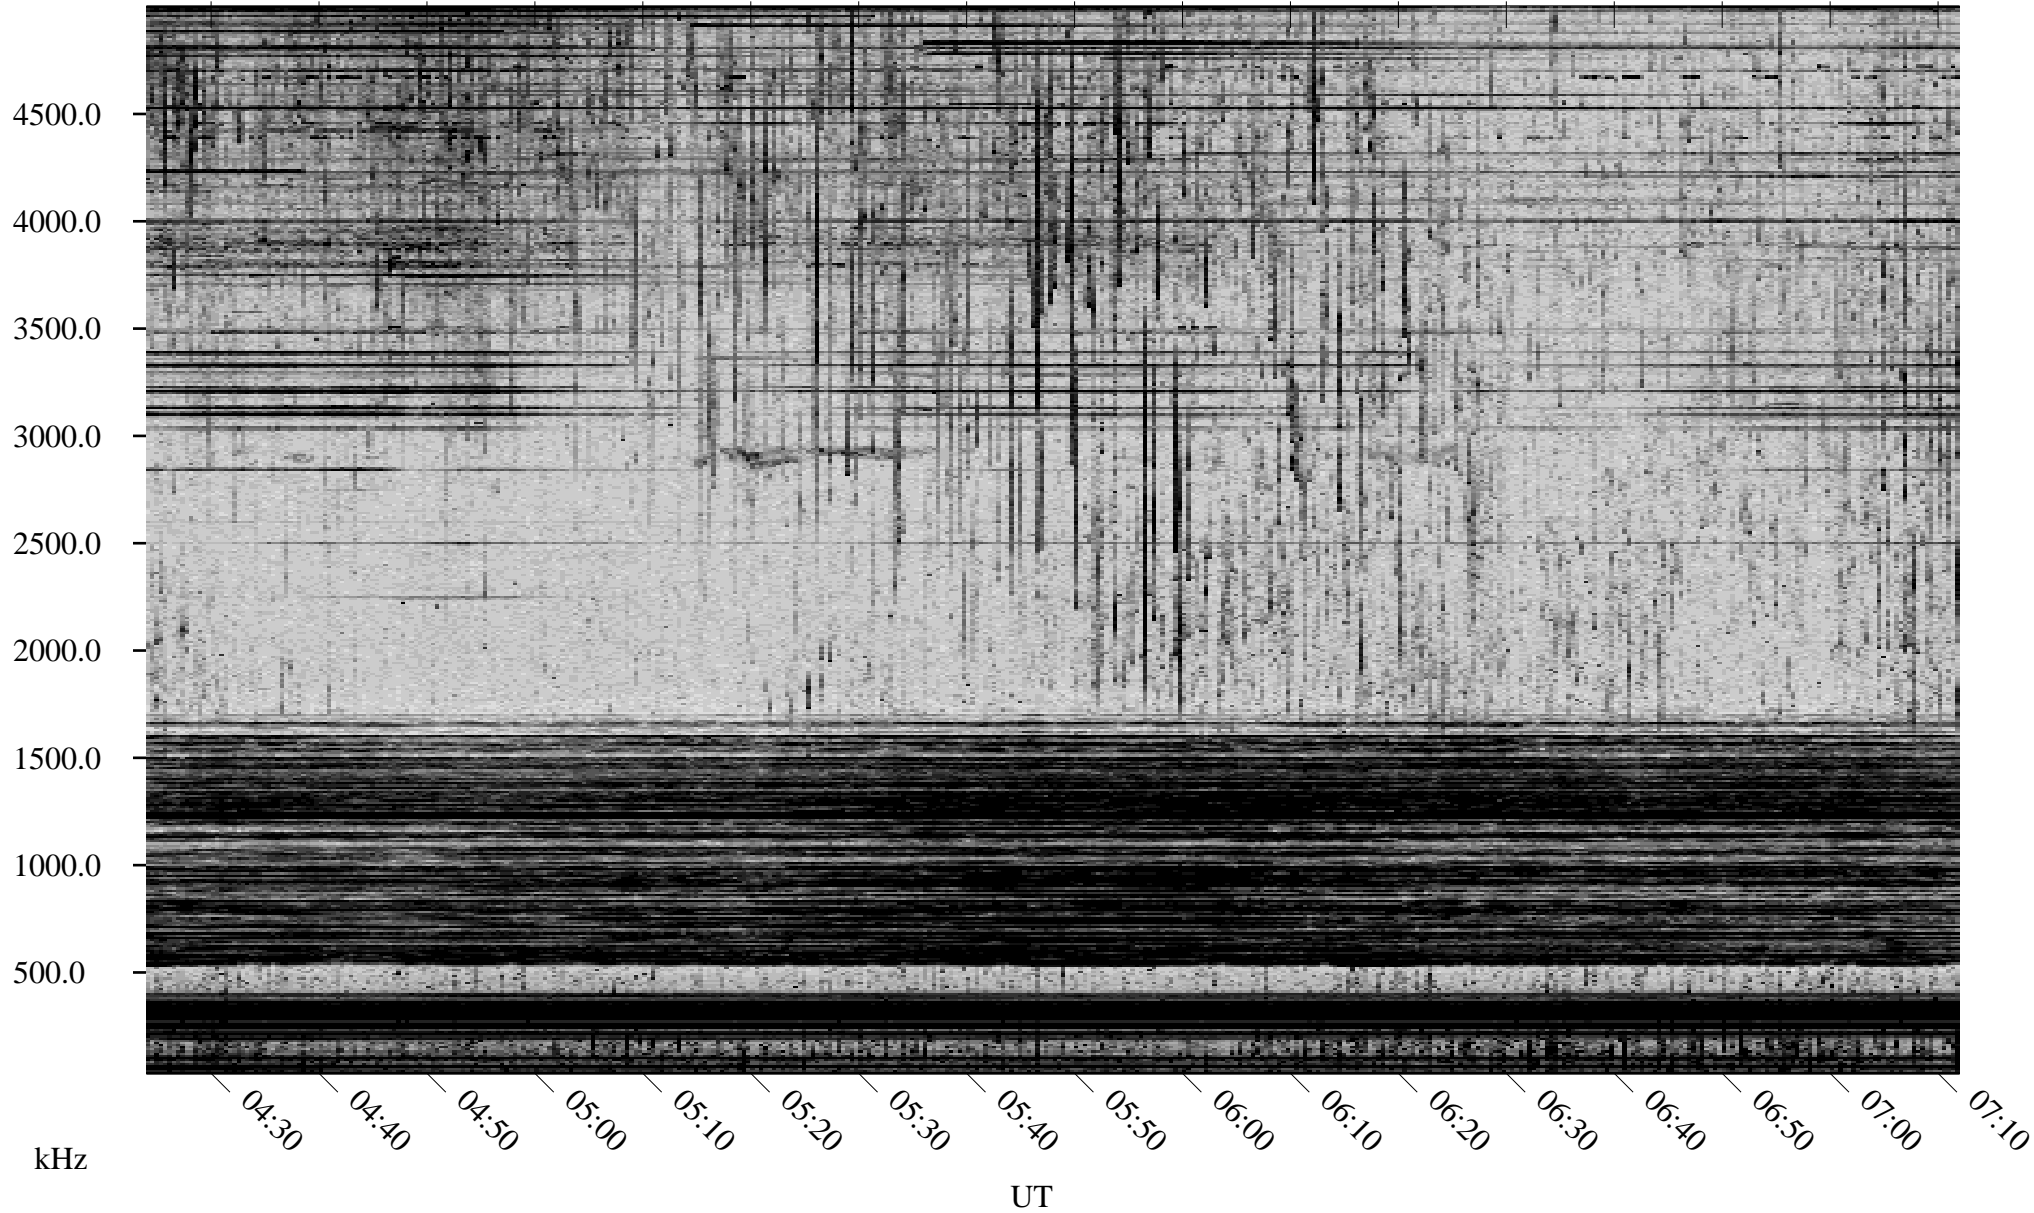

04/28/2001 Churchill, Manitoba

Linear Scale Black = 161 White = 15

ch01118l.r00m max_12

Page 1

04/28/2001 Churchill, Manitoba

Linear Scale Black = 161 White = 15

ch01118l.r00m max_12

Page 2

04/29/2001 Churchill, Manitoba

Linear Scale Black = 161 White = 15

ch01118l.r00m max_12

Page 3

04/29/2001 Churchill, Manitoba

Linear Scale Black = 161 White = 15

ch01118l.r00m max_12

Page 4

04/29/2001 Churchill, Manitoba

Linear Scale Black = 161 White = 15

ch01118l.r00m max_12

Page 5

04/29/2001 Churchill, Manitoba

Linear Scale Black = 161 White = 15

ch01118l.r00m max_12

Page 6

04/29/2001 Churchill, Manitoba

Linear Scale Black = 161 White = 15

ch01118l.r00m max_12

Page 7

04/29/2001 Churchill, Manitoba

Linear Scale Black = 161 White = 15

ch01118l.r00m max_12

Page 8