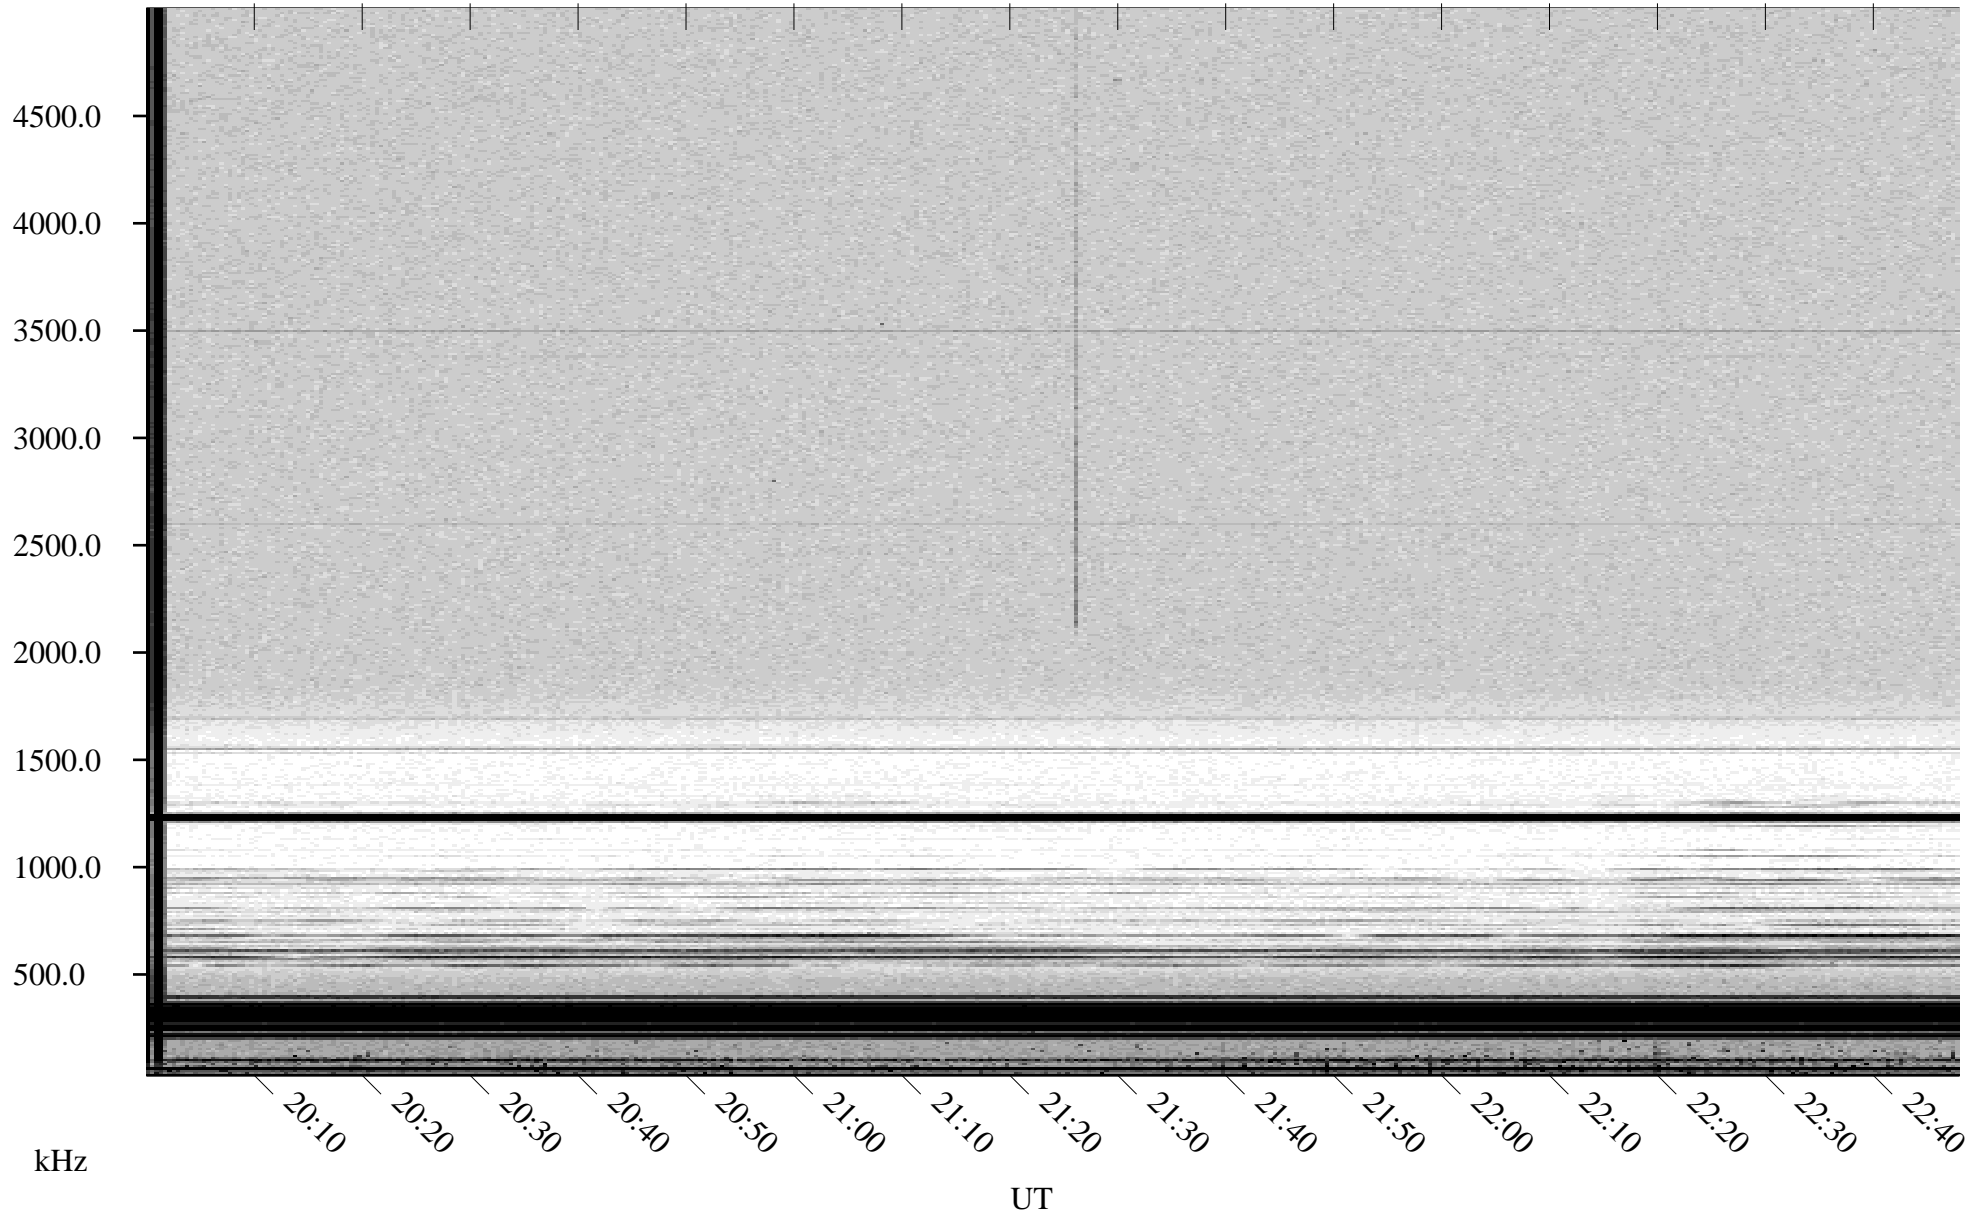

04/28/2001 Churchill, Manitoba

Linear Scale Black = 161 White = 15

ch01118l.r00m max_12

Page 1

04/28/2001 Churchill, Manitoba

Linear Scale Black = 161 White = 15

ch01118l.r00m max_12

Page 2

04/29/2001 Churchill, Manitoba

Linear Scale Black = 161 White = 15

ch01118l.r00m max_12

Page 3

04/29/2001 Churchill, Manitoba

Linear Scale Black = 161 White = 15

ch01118l.r00m max_12

Page 4

04/29/2001 Churchill, Manitoba

Linear Scale Black = 161 White = 15

ch01118l.r00m max_12

Page 5

04/29/2001 Churchill, Manitoba

Linear Scale Black = 161 White = 15

ch01118l.r00m max_12

Page 6

04/29/2001 Churchill, Manitoba

Linear Scale Black = 161 White = 15

ch01118l.r00m max_12

Page 7

04/29/2001 Churchill, Manitoba

Linear Scale Black = 161 White = 15

ch01118l.r00m max_12

Page 8