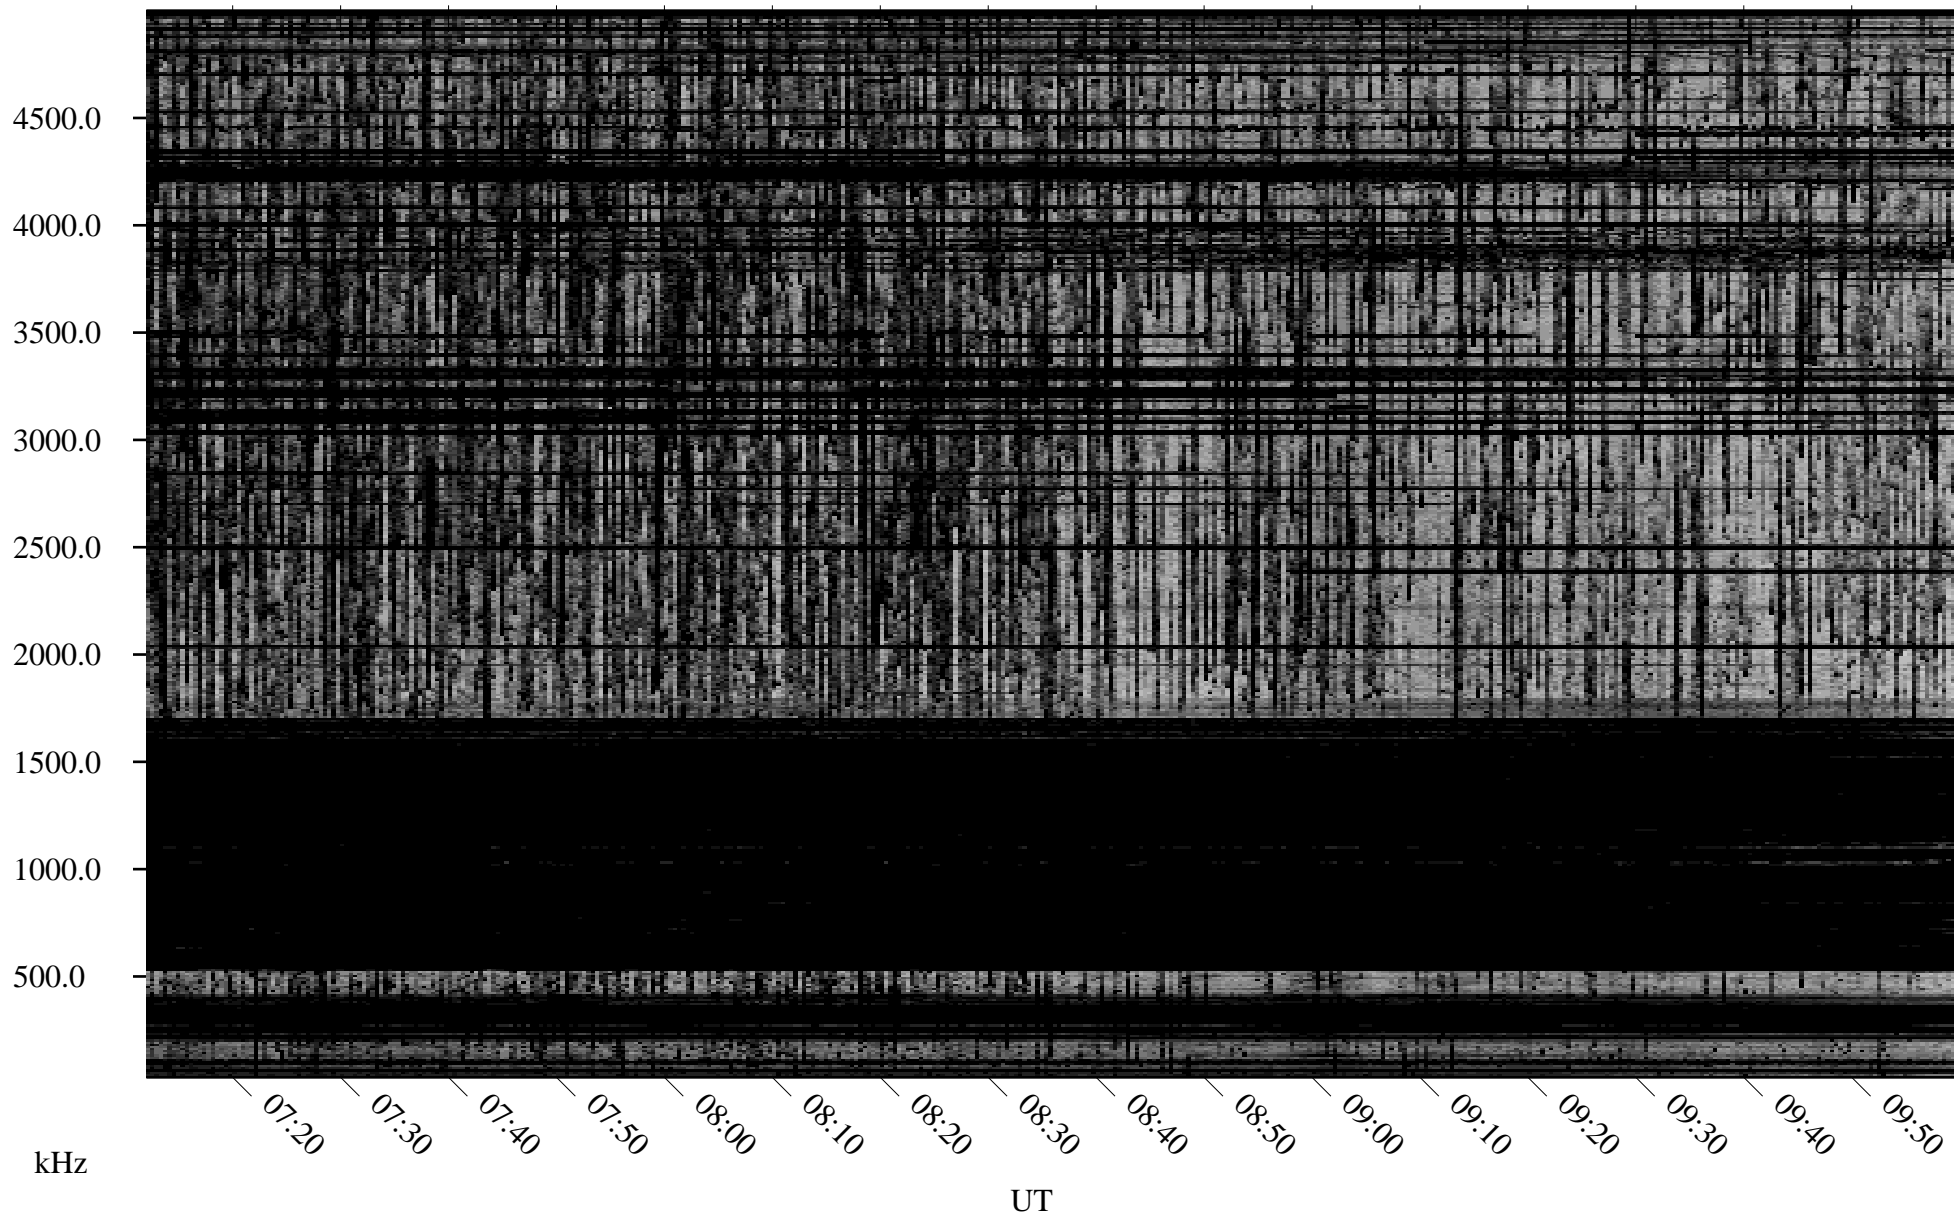

04/29/2001 Churchill, Manitoba

Linear Scale Black = 161 White = 15

ch01119l.r00m max_12

Page 1

04/29/2001 Churchill, Manitoba

Linear Scale Black = 161 White = 15

ch01119l.r00m max_12

Page 2

04/30/2001 Churchill, Manitoba

Linear Scale Black = 161 White = 15

ch01119l.r00m max_12

Page 3

04/30/2001 Churchill, Manitoba

Linear Scale Black = 161 White = 15

ch01119l.r00m max_12

Page 4

04/30/2001 Churchill, Manitoba

Linear Scale Black = 161 White = 15

ch01119l.r00m max_12

Page 5

04/30/2001 Churchill, Manitoba

Linear Scale Black = 161 White = 15

ch01119l.r00m max_12

Page 6

04/30/2001 Churchill, Manitoba

Linear Scale Black = 161 White = 15

ch01119l.r00m max_12

Page 7

04/30/2001 Churchill, Manitoba

Linear Scale Black = 161 White = 15

ch01119l.r00m max_12

Page 8