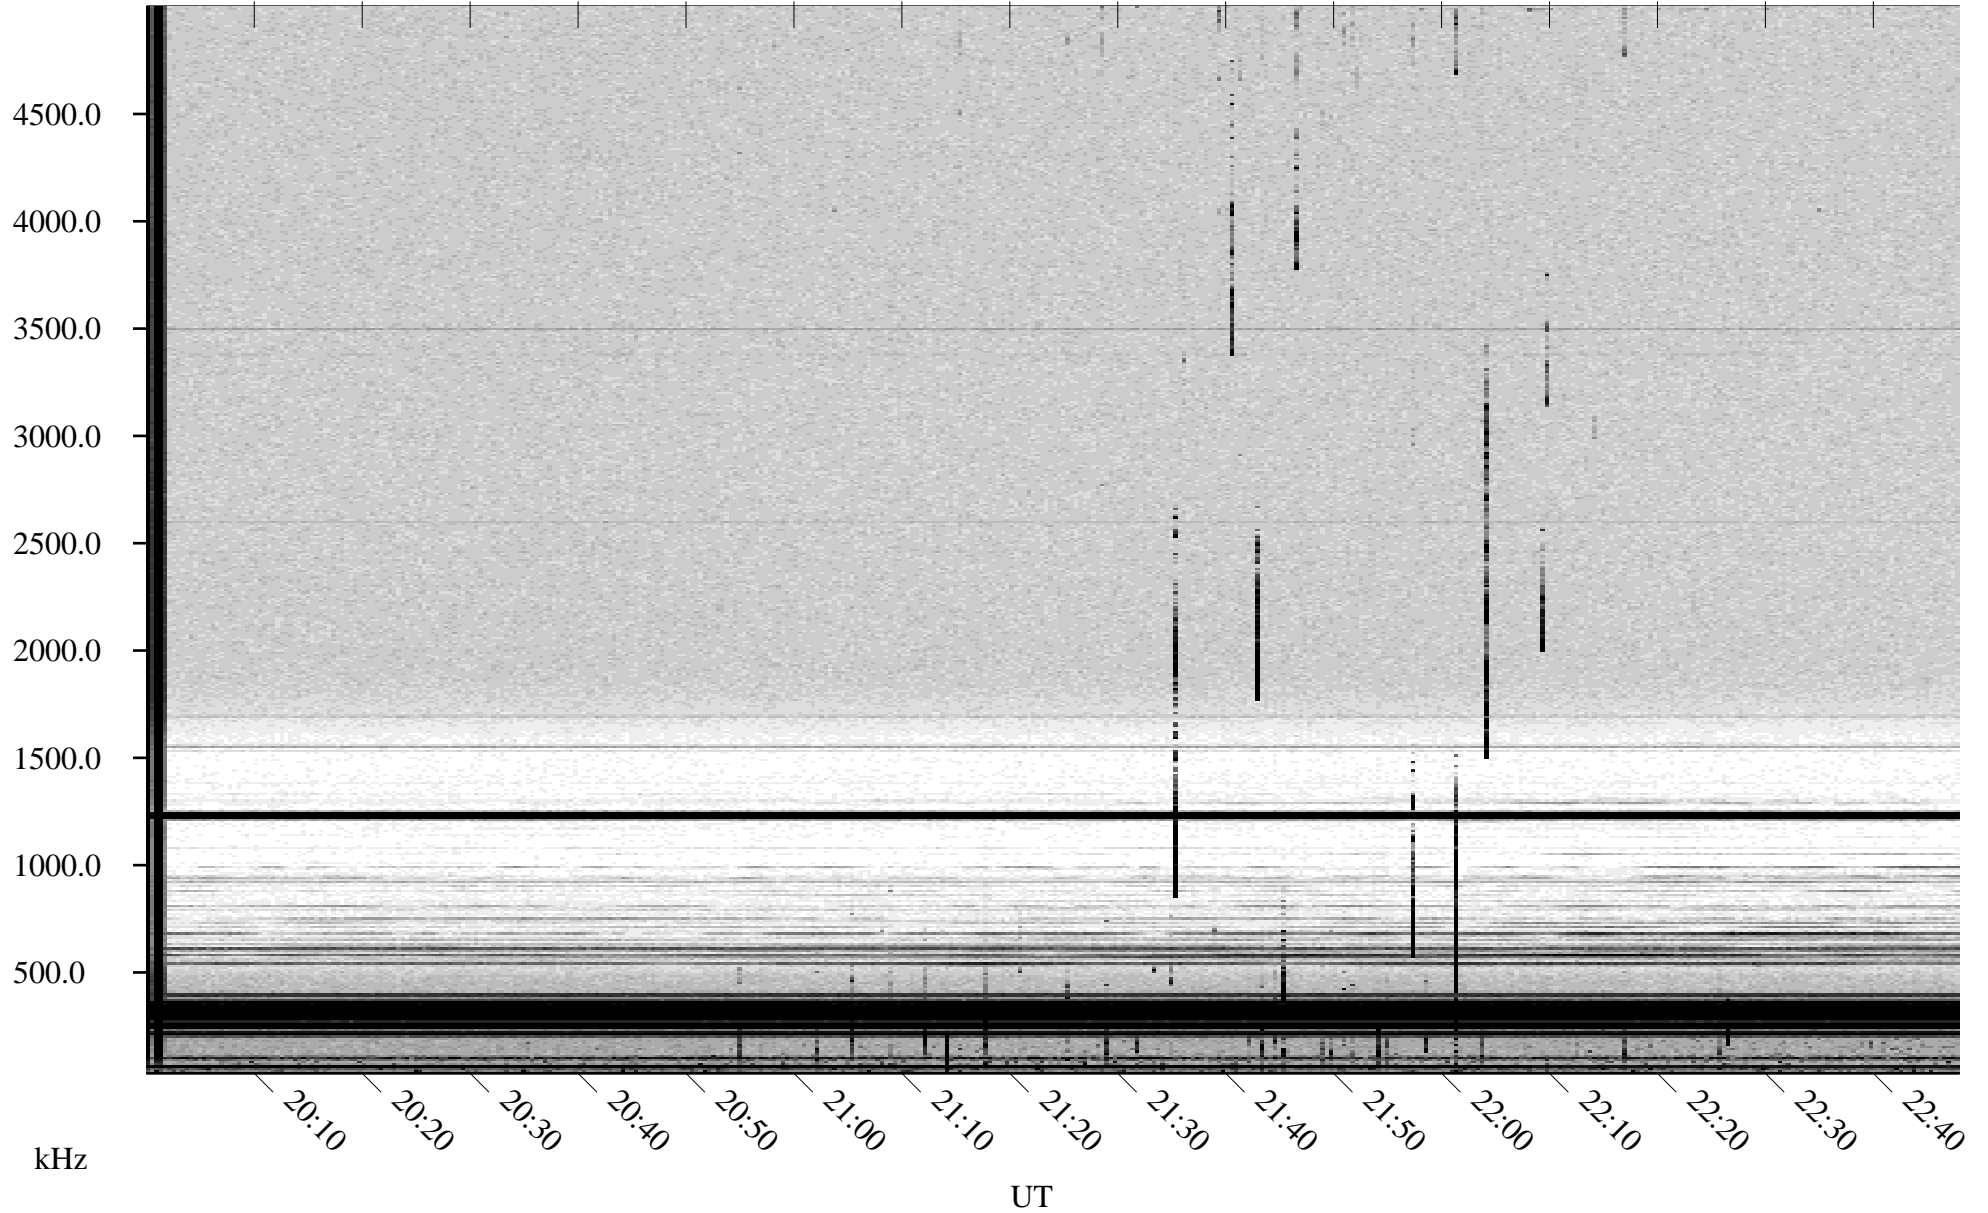

04/29/2001 Churchill, Manitoba

Linear Scale Black = 161 White = 15

ch01119l.r00m max_12

Page 1

04/29/2001 Churchill, Manitoba

Linear Scale Black = 161 White = 15

ch01119l.r00m max_12

Page 2

04/30/2001 Churchill, Manitoba

Linear Scale Black = 161 White = 15

ch01119l.r00m max_12

Page 3

04/30/2001 Churchill, Manitoba

Linear Scale Black = 161 White = 15

ch01119l.r00m max_12

Page 4

04/30/2001 Churchill, Manitoba

Linear Scale Black = 161 White = 15

ch01119l.r00m max_12

Page 5

04/30/2001 Churchill, Manitoba

Linear Scale Black = 161 White = 15

ch01119l.r00m max_12

Page 6

04/30/2001 Churchill, Manitoba

Linear Scale Black = 161 White = 15

ch01119l.r00m max_12

Page 7

04/30/2001 Churchill, Manitoba

Linear Scale Black = 161 White = 15

ch01119l.r00m max_12

Page 8