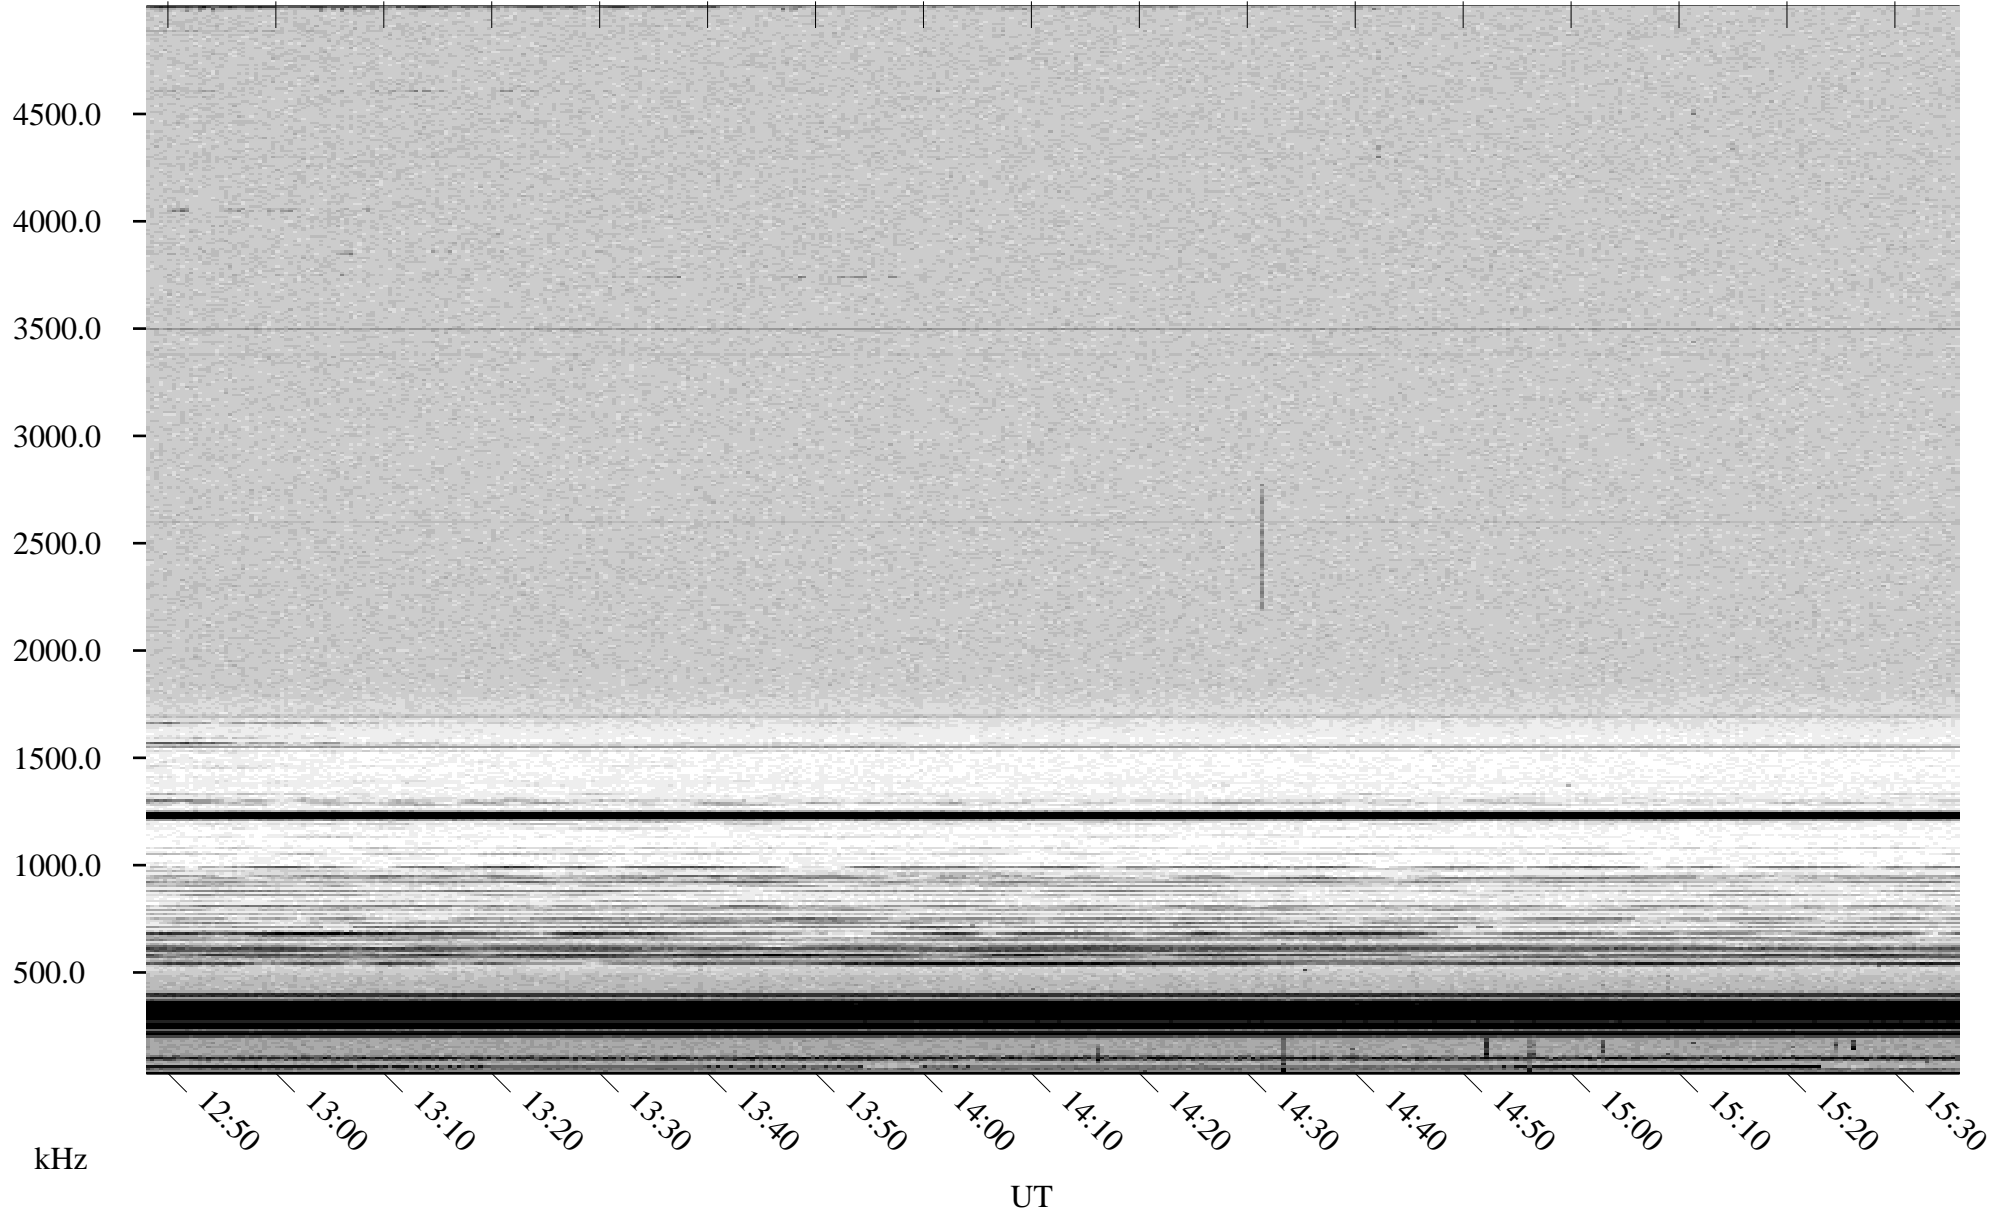

04/30/2001 Churchill, Manitoba

Linear Scale Black = 161 White = 15

ch01119l.r00m max_12

Page 3

04/30/2001 Churchill, Manitoba

Linear Scale Black = 161 White = 15

ch01119l.r00m max_12

Page 4

04/30/2001 Churchill, Manitoba

Linear Scale Black = 161 White = 15

ch01119l.r00m max_12

Page 5

04/30/2001 Churchill, Manitoba

Linear Scale Black = 161 White = 15

ch01119l.r00m max_12

Page 6

04/30/2001 Churchill, Manitoba

Linear Scale Black = 161 White = 15

ch01119l.r00m max_12

Page 7

04/30/2001 Churchill, Manitoba

Linear Scale Black = 161 White = 15

ch01119l.r00m max_12

Page 8