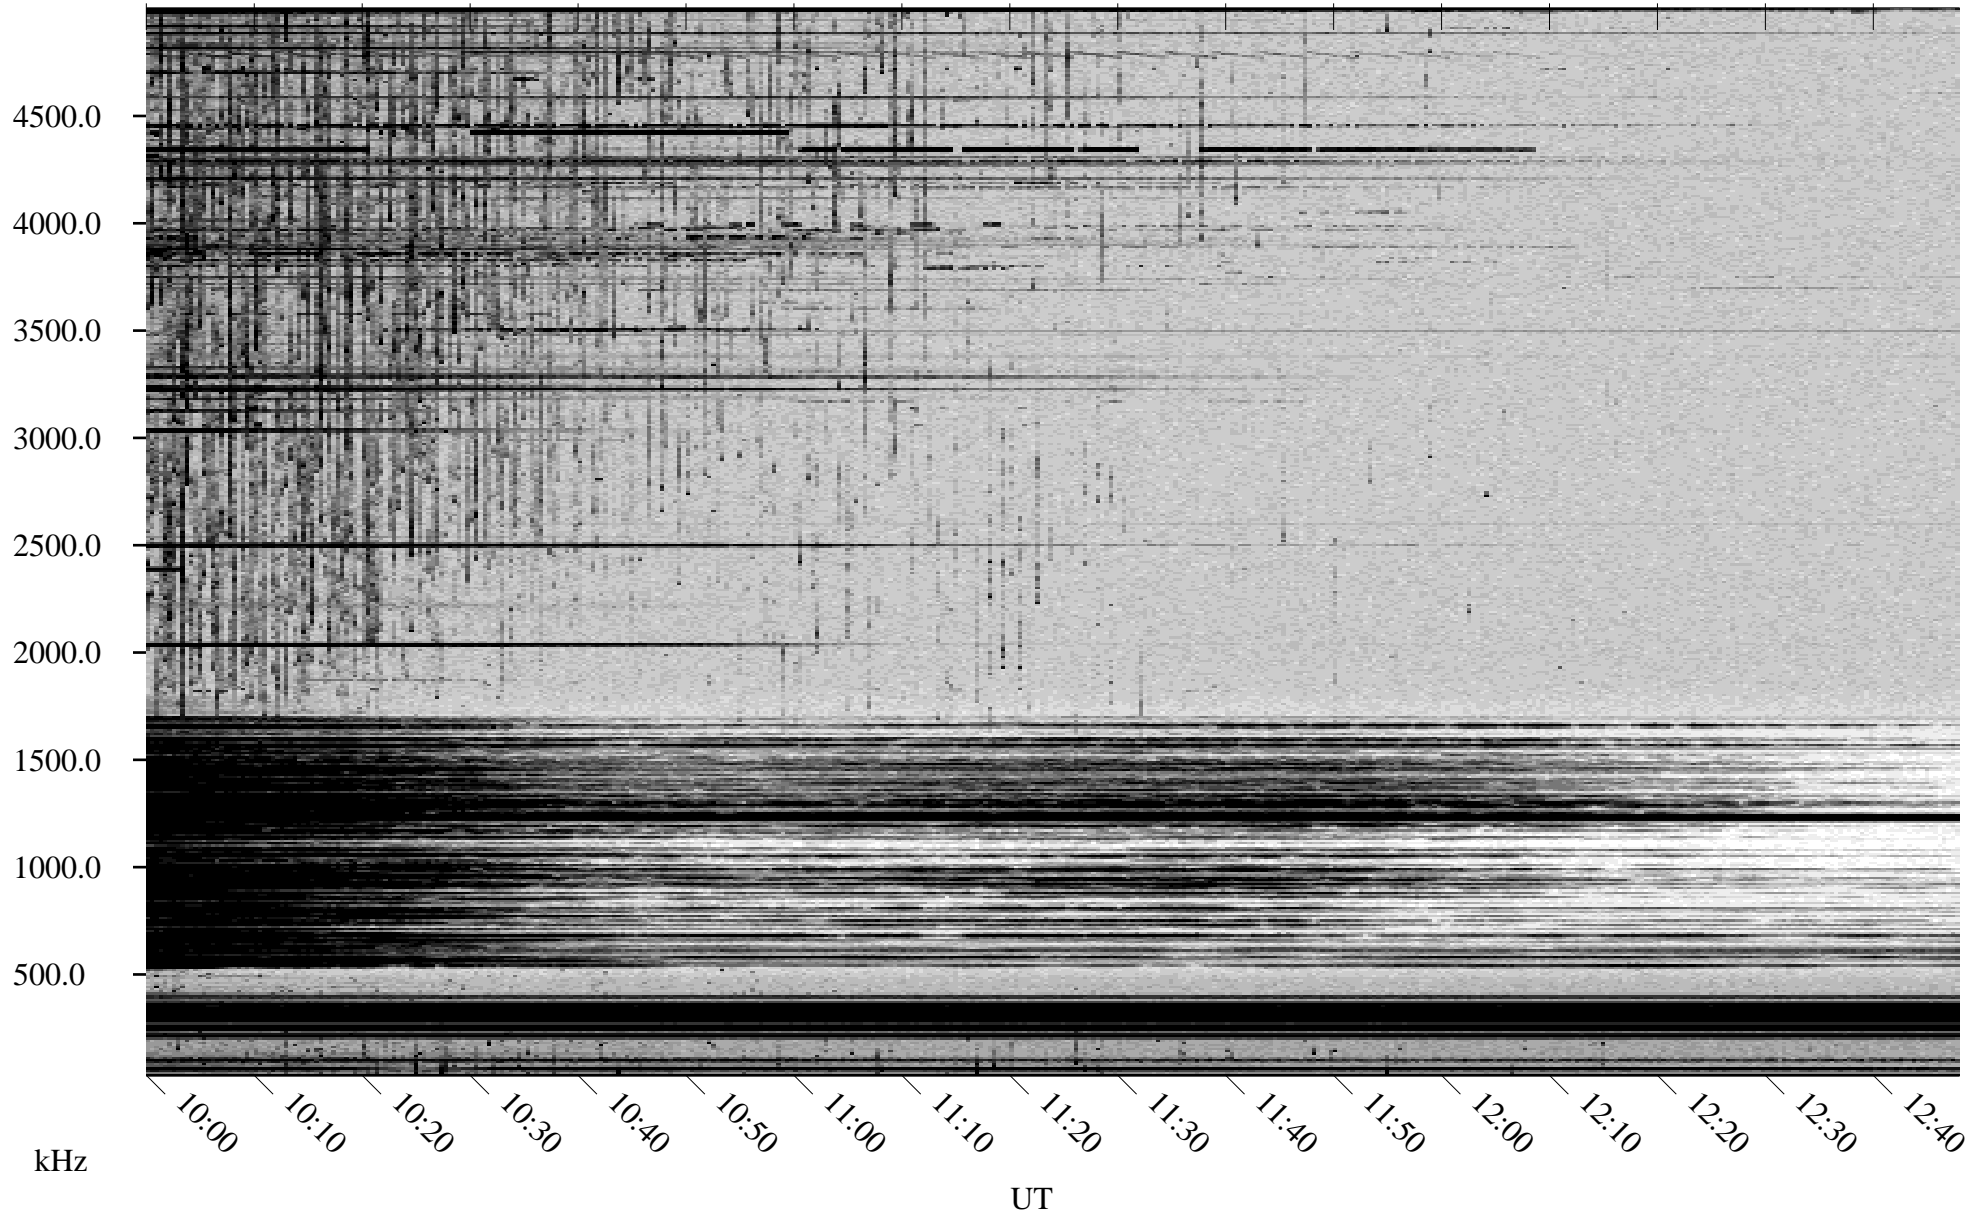

04/29/2001 Churchill, Manitoba

Linear Scale Black = 161 White = 15

ch01119l.r00m max_12

Page 1

04/29/2001 Churchill, Manitoba

Linear Scale Black = 161 White = 15

ch01119l.r00m max_12

Page 2

04/30/2001 Churchill, Manitoba

Linear Scale Black = 161 White = 15

ch01119l.r00m max_12

Page 3

04/30/2001 Churchill, Manitoba

Linear Scale Black = 161 White = 15

ch01119l.r00m max_12

Page 4

04/30/2001 Churchill, Manitoba

Linear Scale Black = 161 White = 15

ch01119l.r00m max_12

Page 5

04/30/2001 Churchill, Manitoba

Linear Scale Black = 161 White = 15

ch01119l.r00m max_12

Page 6

04/30/2001 Churchill, Manitoba

Linear Scale Black = 161 White = 15

ch01119l.r00m max_12

Page 7

04/30/2001 Churchill, Manitoba

Linear Scale Black = 161 White = 15

ch01119l.r00m max_12

Page 8