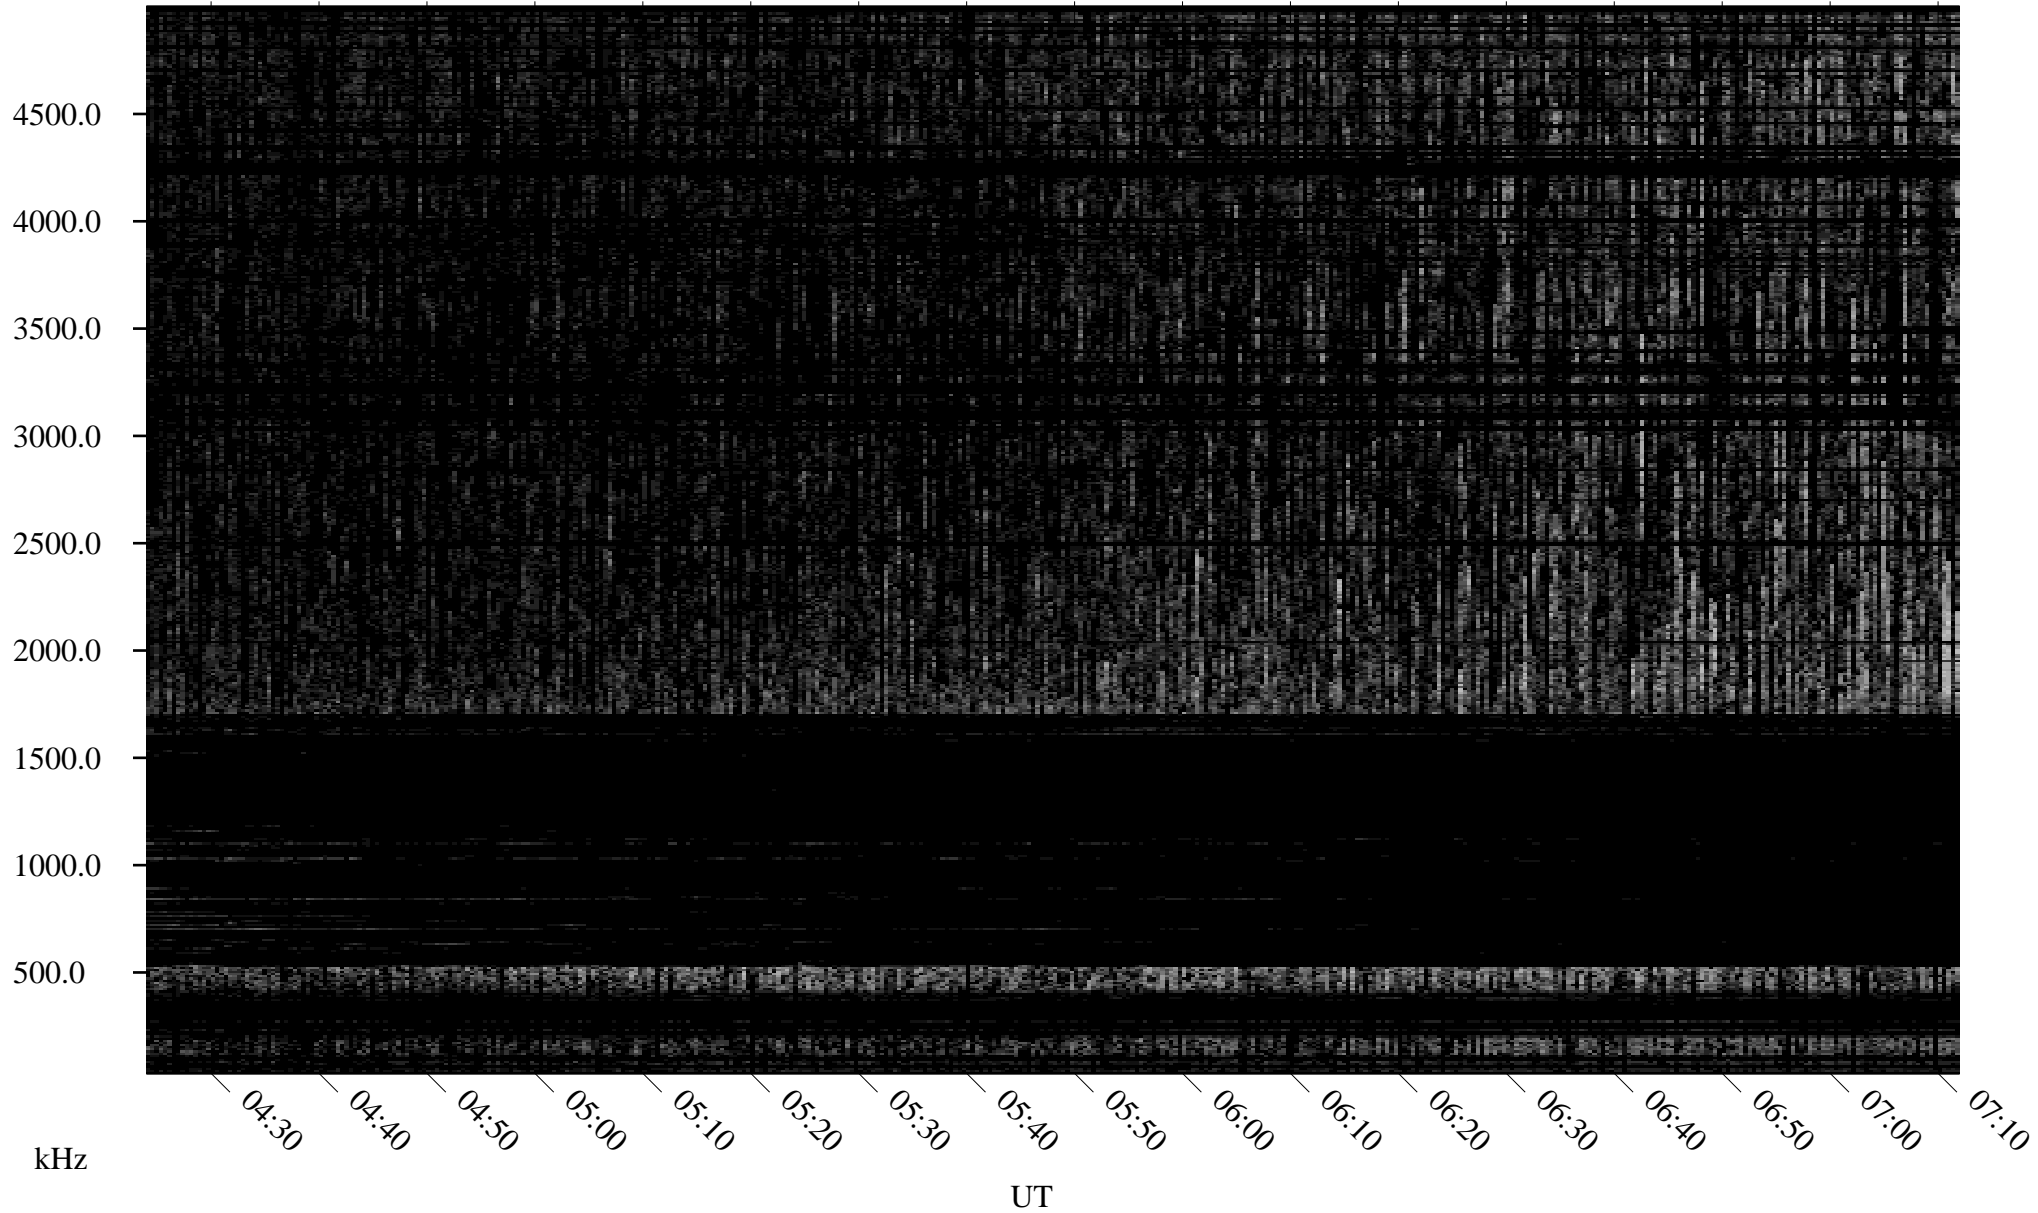

04/29/2001 Churchill, Manitoba

Linear Scale Black = 161 White = 15

ch01119l.r00m max_12

Page 1

04/29/2001 Churchill, Manitoba

Linear Scale Black = 161 White = 15

ch01119l.r00m max_12

Page 2

04/30/2001 Churchill, Manitoba

Linear Scale Black = 161 White = 15

ch01119l.r00m max_12

Page 3

04/30/2001 Churchill, Manitoba

Linear Scale Black = 161 White = 15

ch01119l.r00m max_12

Page 4

04/30/2001 Churchill, Manitoba

Linear Scale Black = 161 White = 15

ch01119l.r00m max_12

Page 5

04/30/2001 Churchill, Manitoba

Linear Scale Black = 161 White = 15

ch01119l.r00m max_12

Page 6

04/30/2001 Churchill, Manitoba

Linear Scale Black = 161 White = 15

ch01119l.r00m max_12

Page 7

04/30/2001 Churchill, Manitoba

Linear Scale Black = 161 White = 15

ch01119l.r00m max_12

Page 8