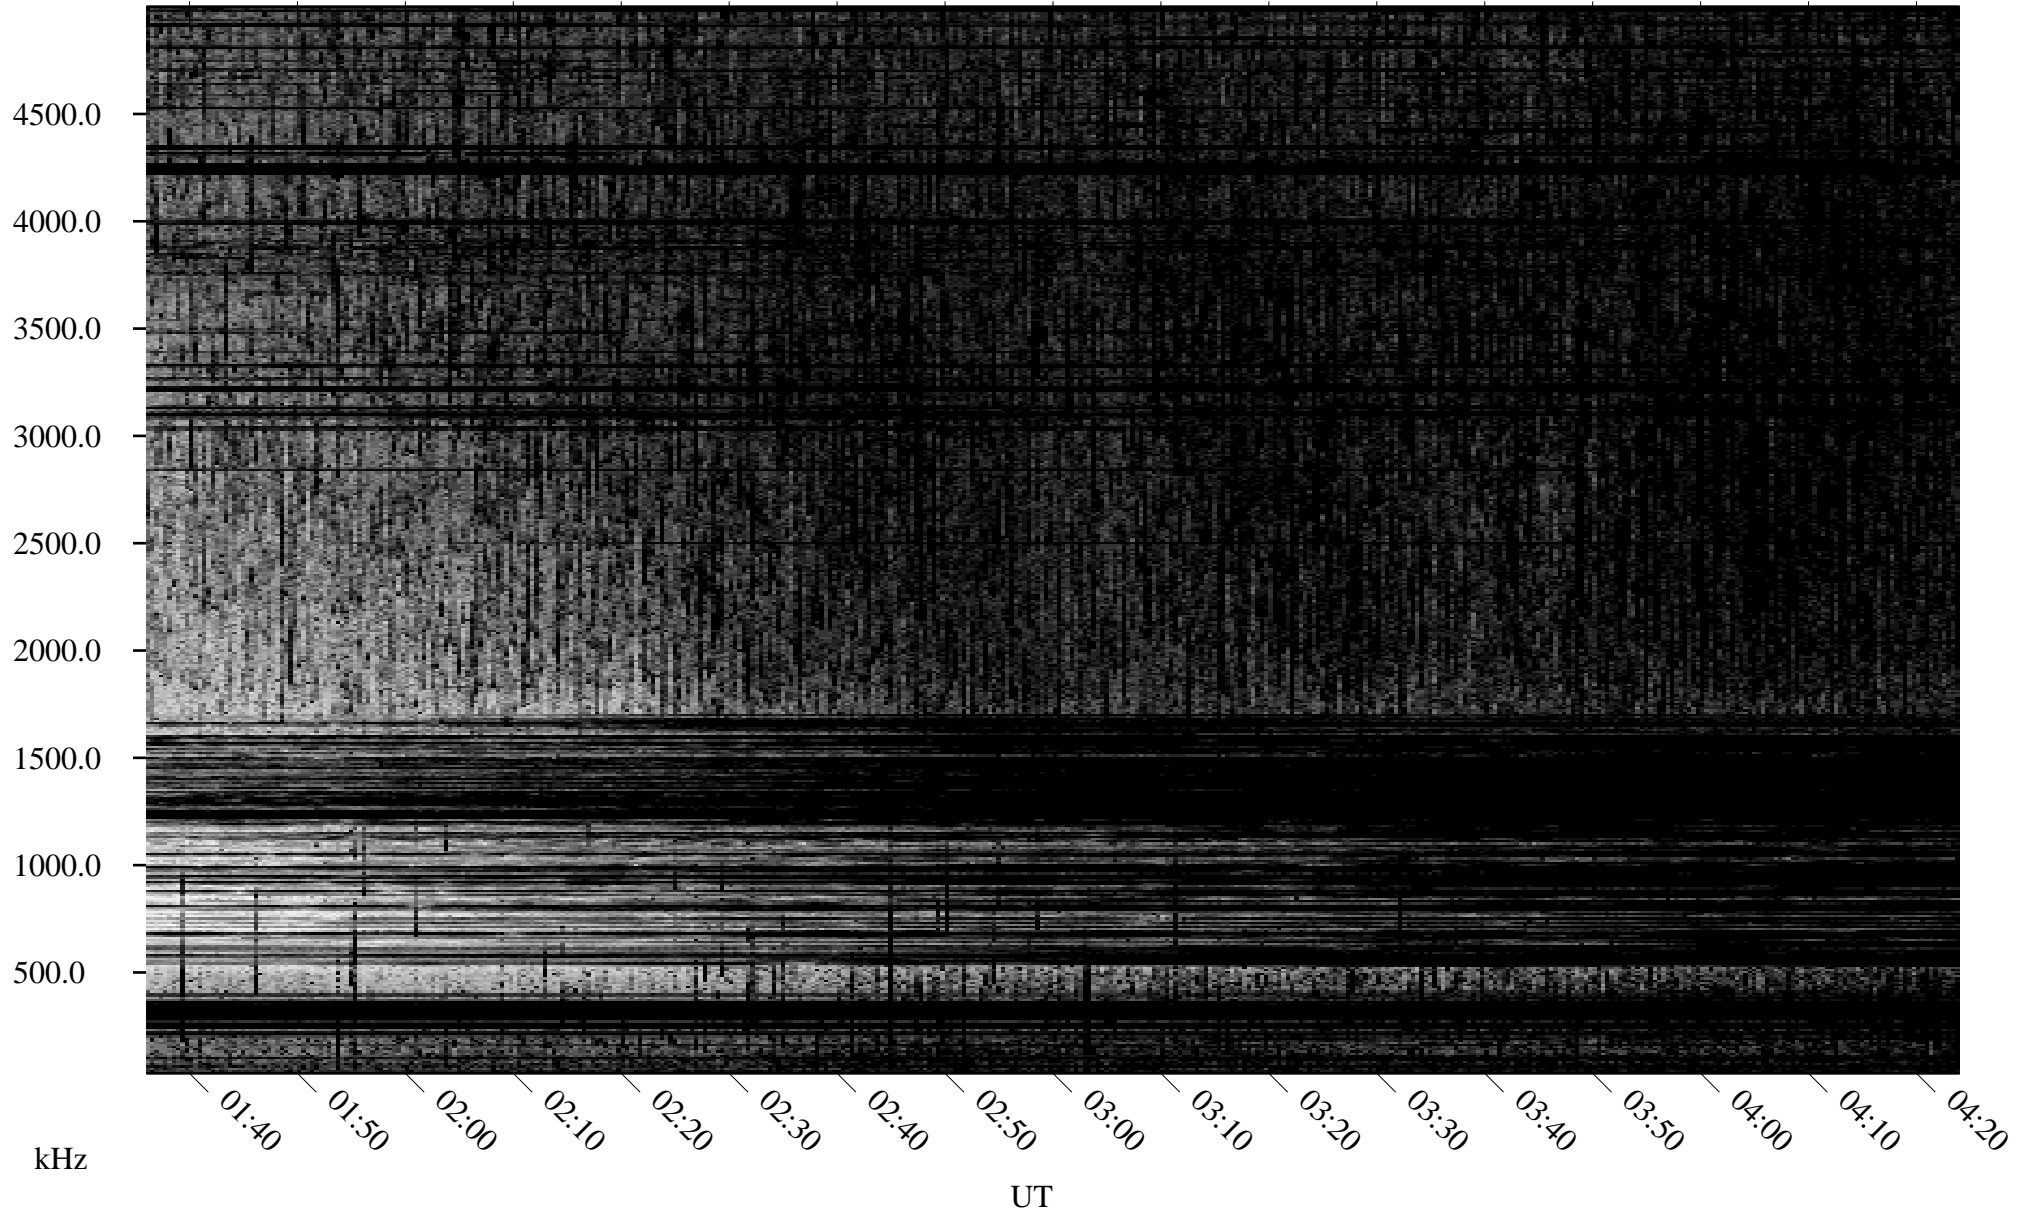

04/29/2001 Churchill, Manitoba

Linear Scale Black = 161 White = 15

ch01119l.r00m max_12

Page 1

04/29/2001 Churchill, Manitoba

Linear Scale Black = 161 White = 15

ch01119l.r00m max_12

Page 2

04/30/2001 Churchill, Manitoba

Linear Scale Black = 161 White = 15

ch01119l.r00m max_12

Page 3

04/30/2001 Churchill, Manitoba

Linear Scale Black = 161 White = 15

ch01119l.r00m max_12

Page 4

04/30/2001 Churchill, Manitoba

Linear Scale Black = 161 White = 15

ch01119l.r00m max_12

Page 5

04/30/2001 Churchill, Manitoba

Linear Scale Black = 161 White = 15

ch01119l.r00m max_12

Page 6

04/30/2001 Churchill, Manitoba

Linear Scale Black = 161 White = 15

ch01119l.r00m max_12

Page 7

04/30/2001 Churchill, Manitoba

Linear Scale Black = 161 White = 15

ch01119l.r00m max_12

Page 8