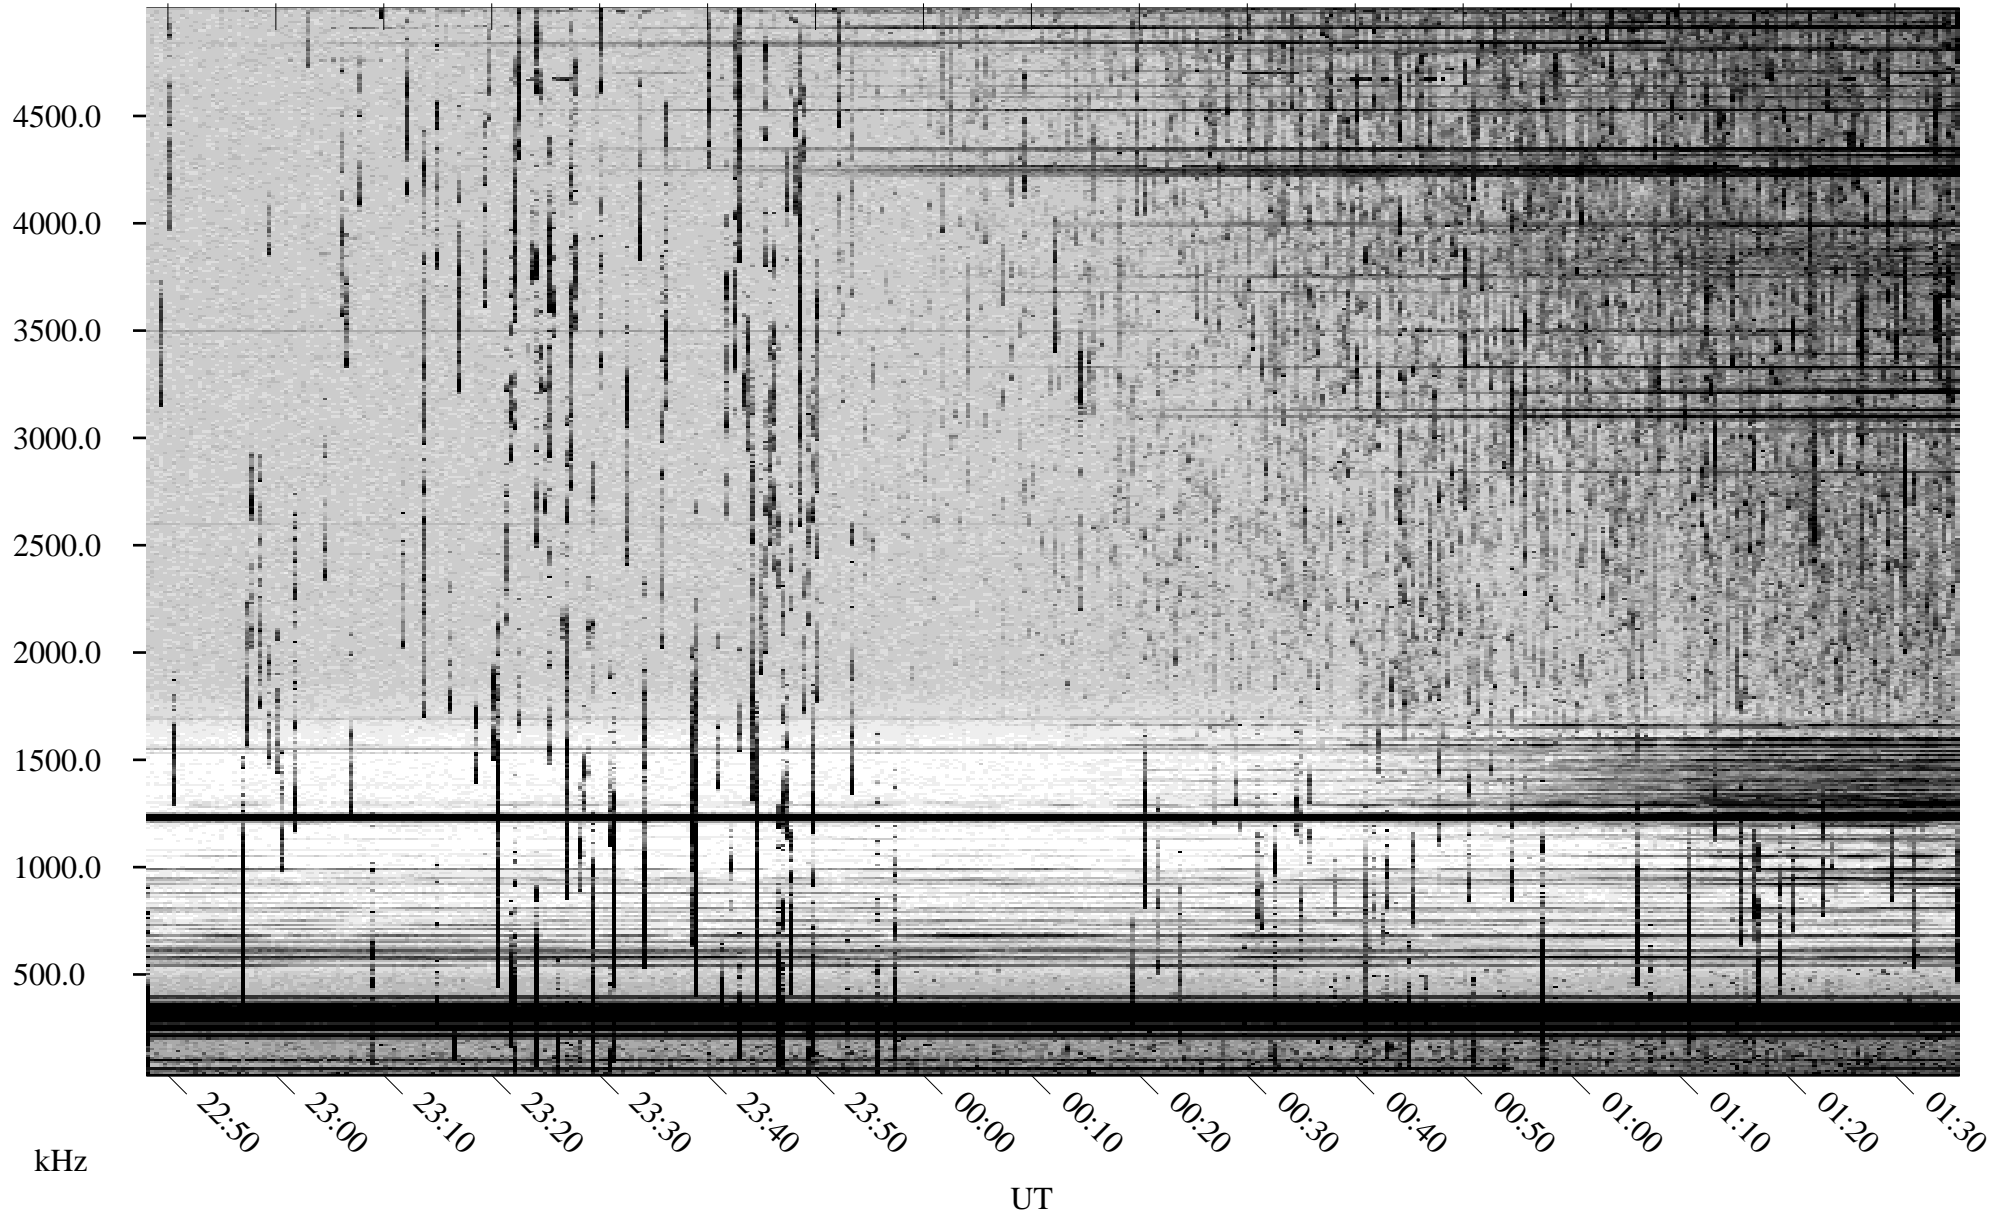

04/29/2001 Churchill, Manitoba

Linear Scale Black = 161 White = 15

ch01119l.r00m max_12

Page 1

04/29/2001 Churchill, Manitoba

Linear Scale Black = 161 White = 15

ch01119l.r00m max_12

Page 2

04/30/2001 Churchill, Manitoba

Linear Scale Black = 161 White = 15

ch01119l.r00m max_12

Page 3

04/30/2001 Churchill, Manitoba

Linear Scale Black = 161 White = 15

ch01119l.r00m max_12

Page 4

04/30/2001 Churchill, Manitoba

Linear Scale Black = 161 White = 15

ch01119l.r00m max_12

Page 5

04/30/2001 Churchill, Manitoba

Linear Scale Black = 161 White = 15

ch01119l.r00m max_12

Page 6

04/30/2001 Churchill, Manitoba

Linear Scale Black = 161 White = 15

ch01119l.r00m max_12

Page 7

04/30/2001 Churchill, Manitoba

Linear Scale Black = 161 White = 15

ch01119l.r00m max_12

Page 8