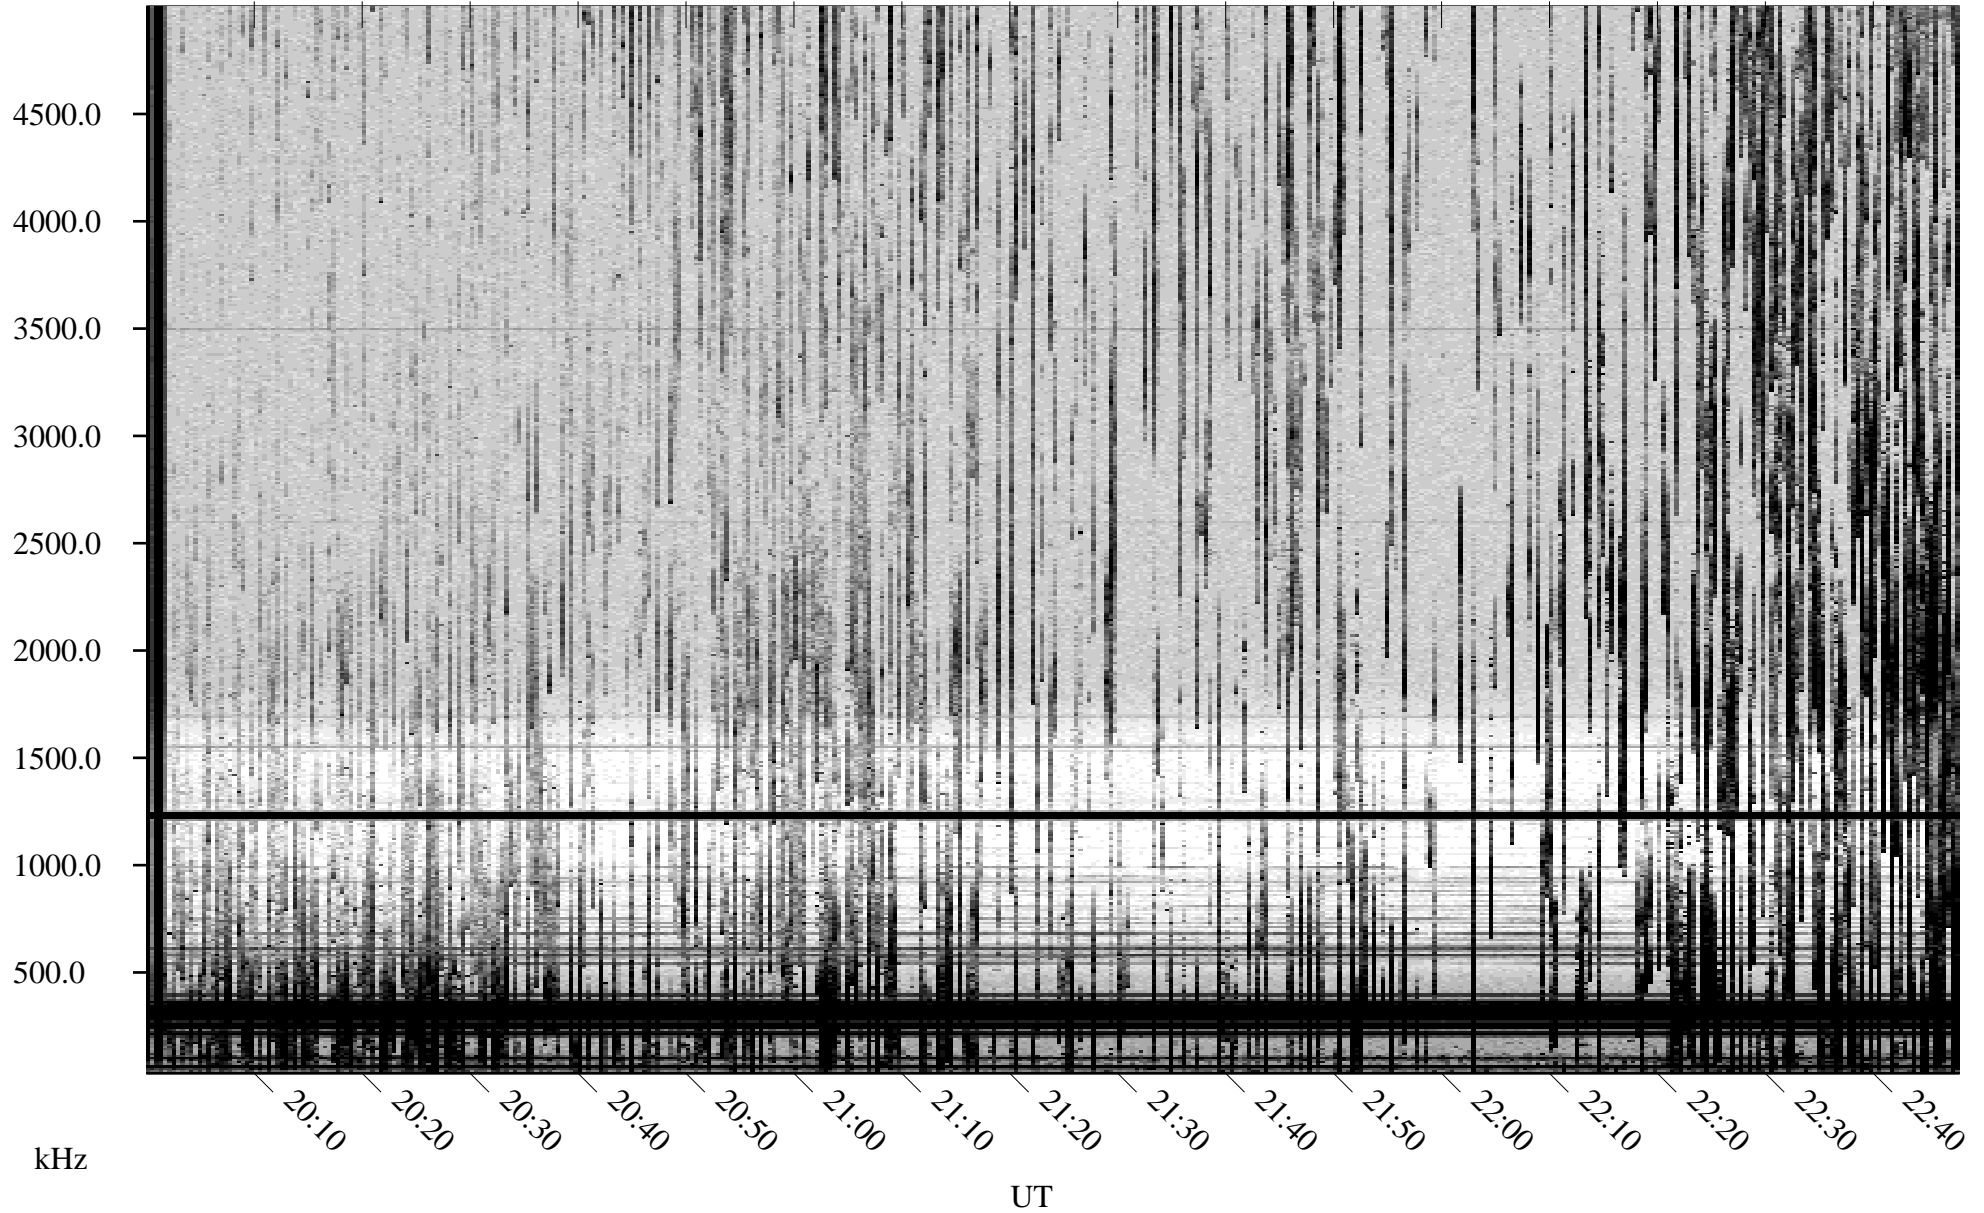

# 04/30/2001 Churchill, Manitoba

Linear Scale    Black = 161    White = 15

ch01120l.r00m max\_12

Page 1

# 04/30/2001 Churchill, Manitoba

Linear Scale    Black = 161    White = 15

ch01120l.r00m max\_12

Page 2

# 05/01/2001 Churchill, Manitoba

Linear Scale    Black = 161    White = 15

ch01120l.r00m max\_12

Page 3

# 05/01/2001 Churchill, Manitoba

Linear Scale    Black = 161    White = 15

ch01120l.r00m max\_12

Page 4