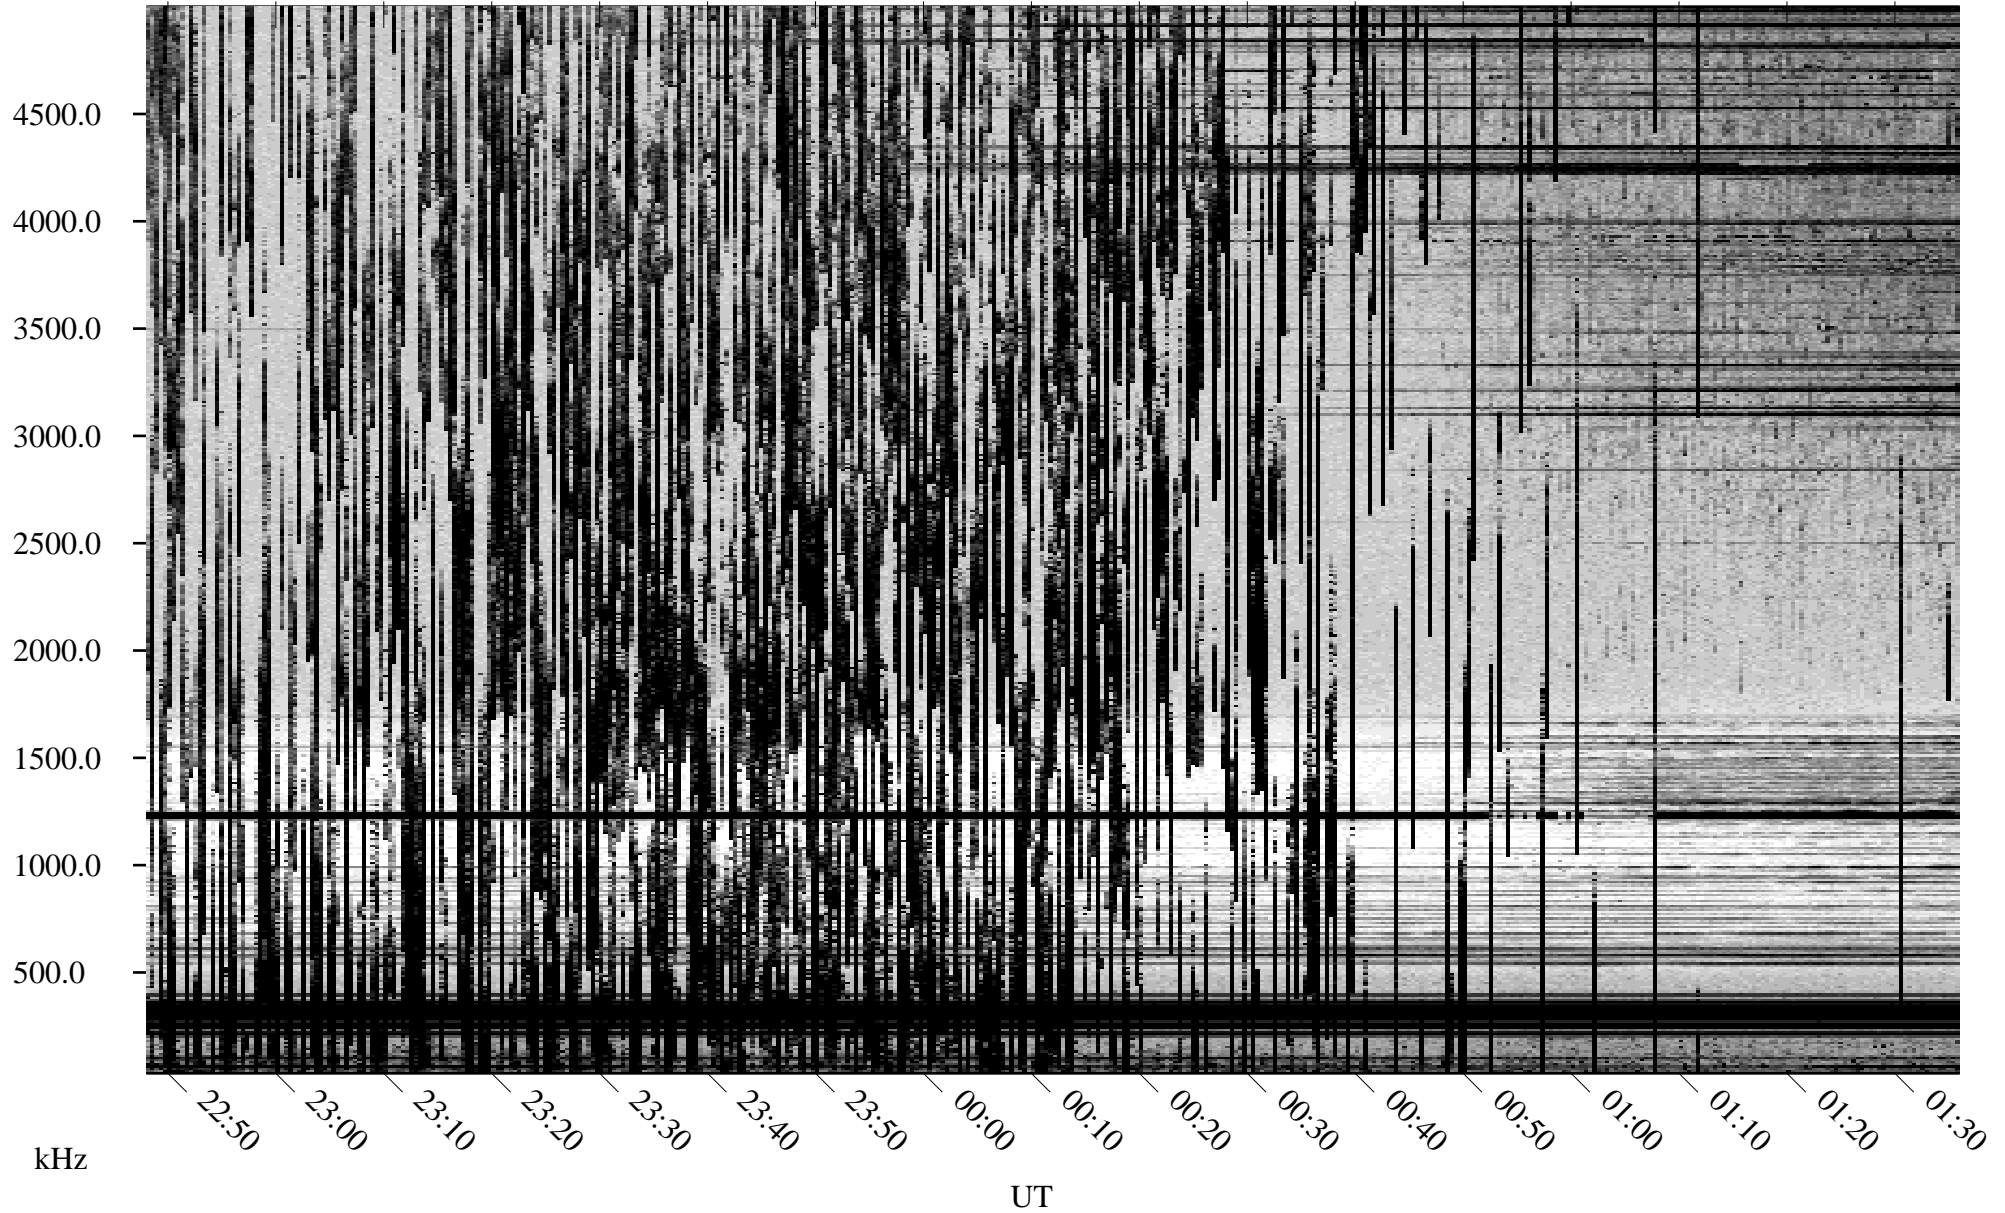

# 04/30/2001 Churchill, Manitoba

Linear Scale    Black = 161    White = 15

ch01120l.r00m max\_12

Page 1

# 04/30/2001 Churchill, Manitoba

Linear Scale    Black = 161    White = 15

ch01120l.r00m max\_12

Page 2

# 05/01/2001 Churchill, Manitoba

Linear Scale    Black = 161    White = 15

ch01120l.r00m max\_12

Page 3

# 05/01/2001 Churchill, Manitoba

Linear Scale    Black = 161    White = 15

ch01120l.r00m max\_12

Page 4