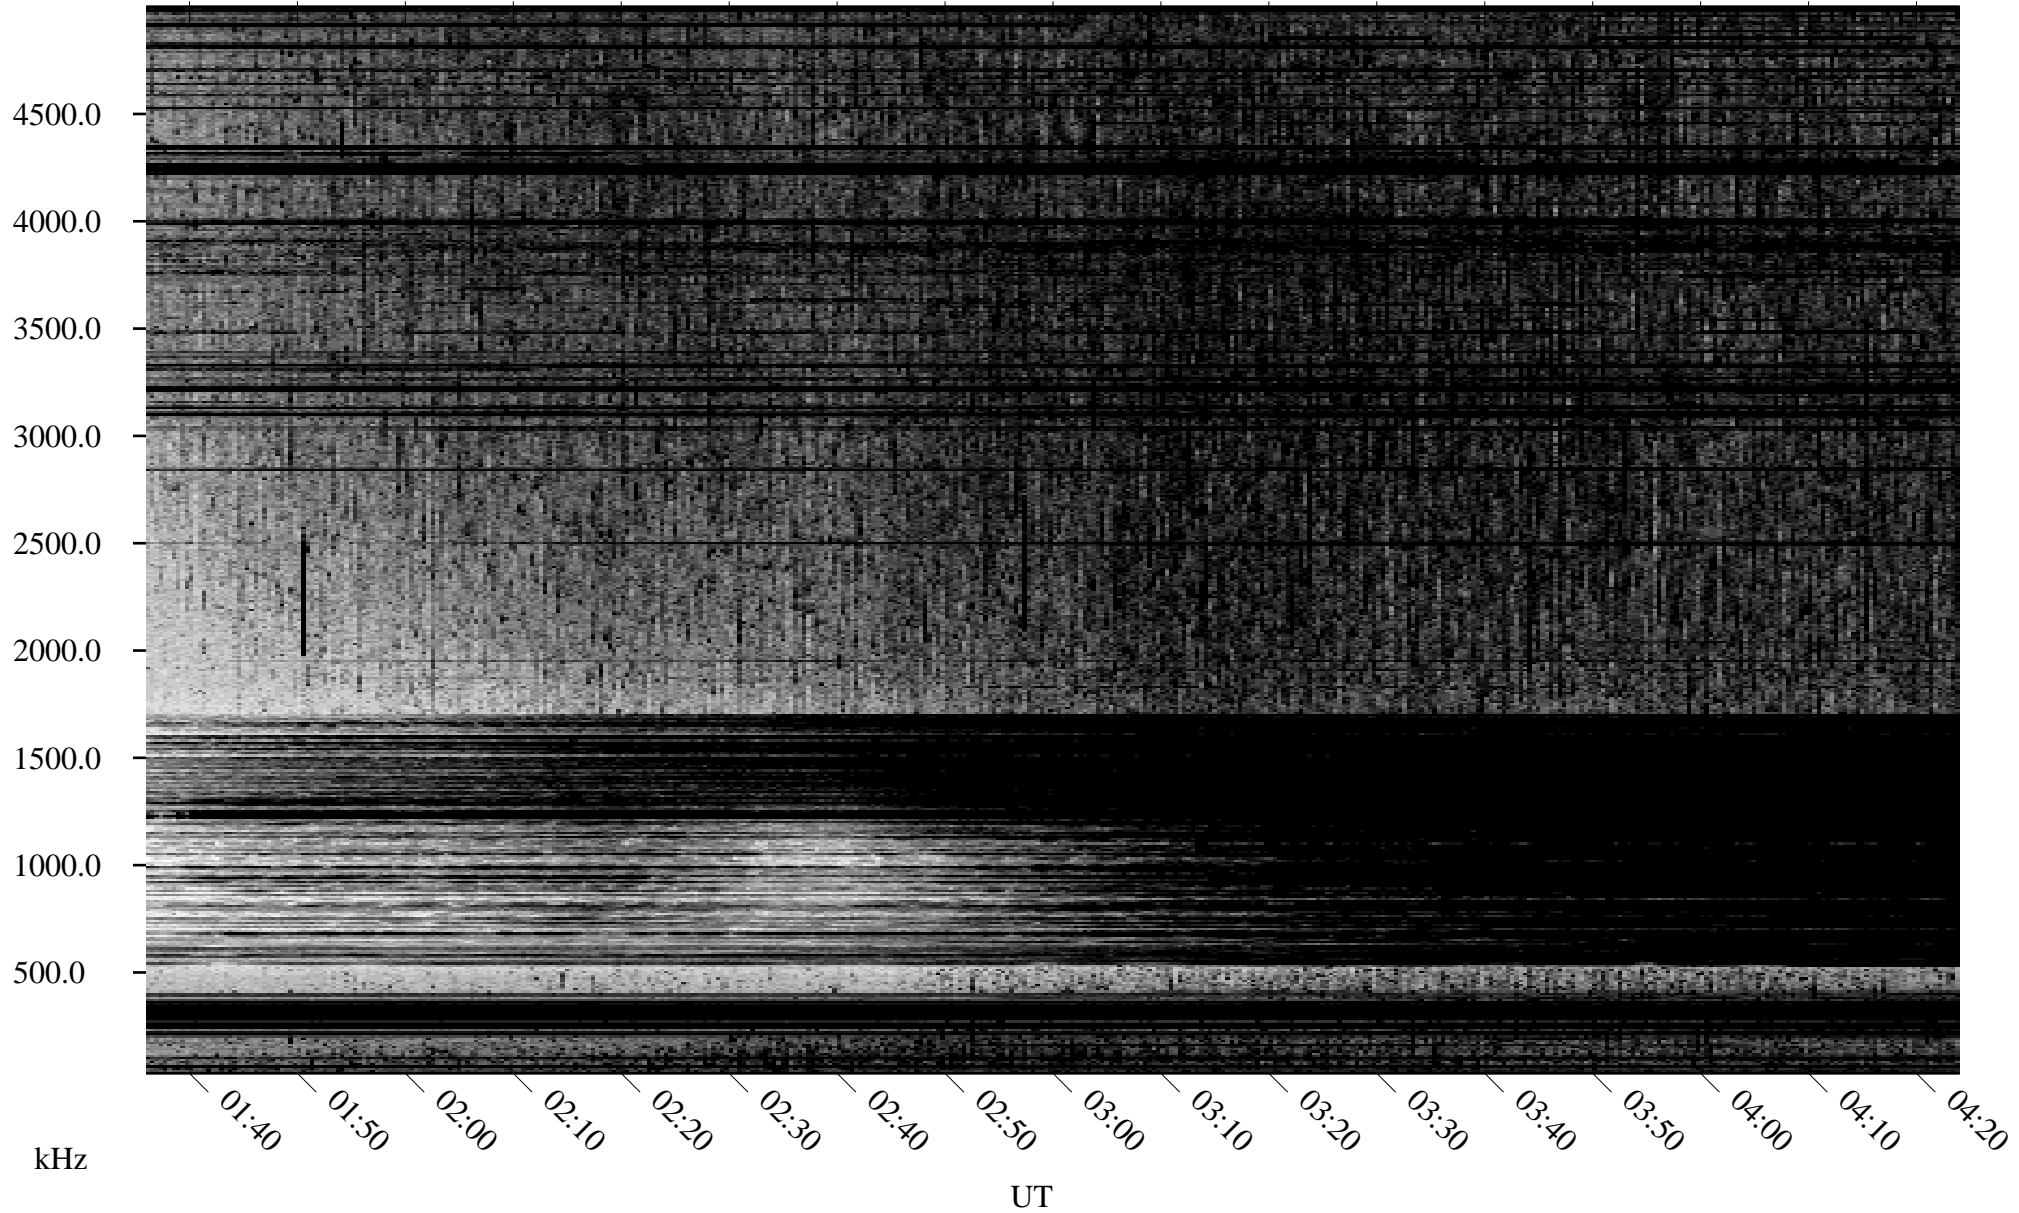

# 04/30/2001 Churchill, Manitoba

Linear Scale    Black = 161    White = 15

ch01120l.r00m max\_12

Page 1

# 04/30/2001 Churchill, Manitoba

Linear Scale    Black = 161    White = 15

ch01120l.r00m max\_12

Page 2

# 05/01/2001 Churchill, Manitoba

Linear Scale    Black = 161    White = 15

ch01120l.r00m max\_12

Page 3

# 05/01/2001 Churchill, Manitoba

Linear Scale    Black = 161    White = 15

ch01120l.r00m max\_12

Page 4