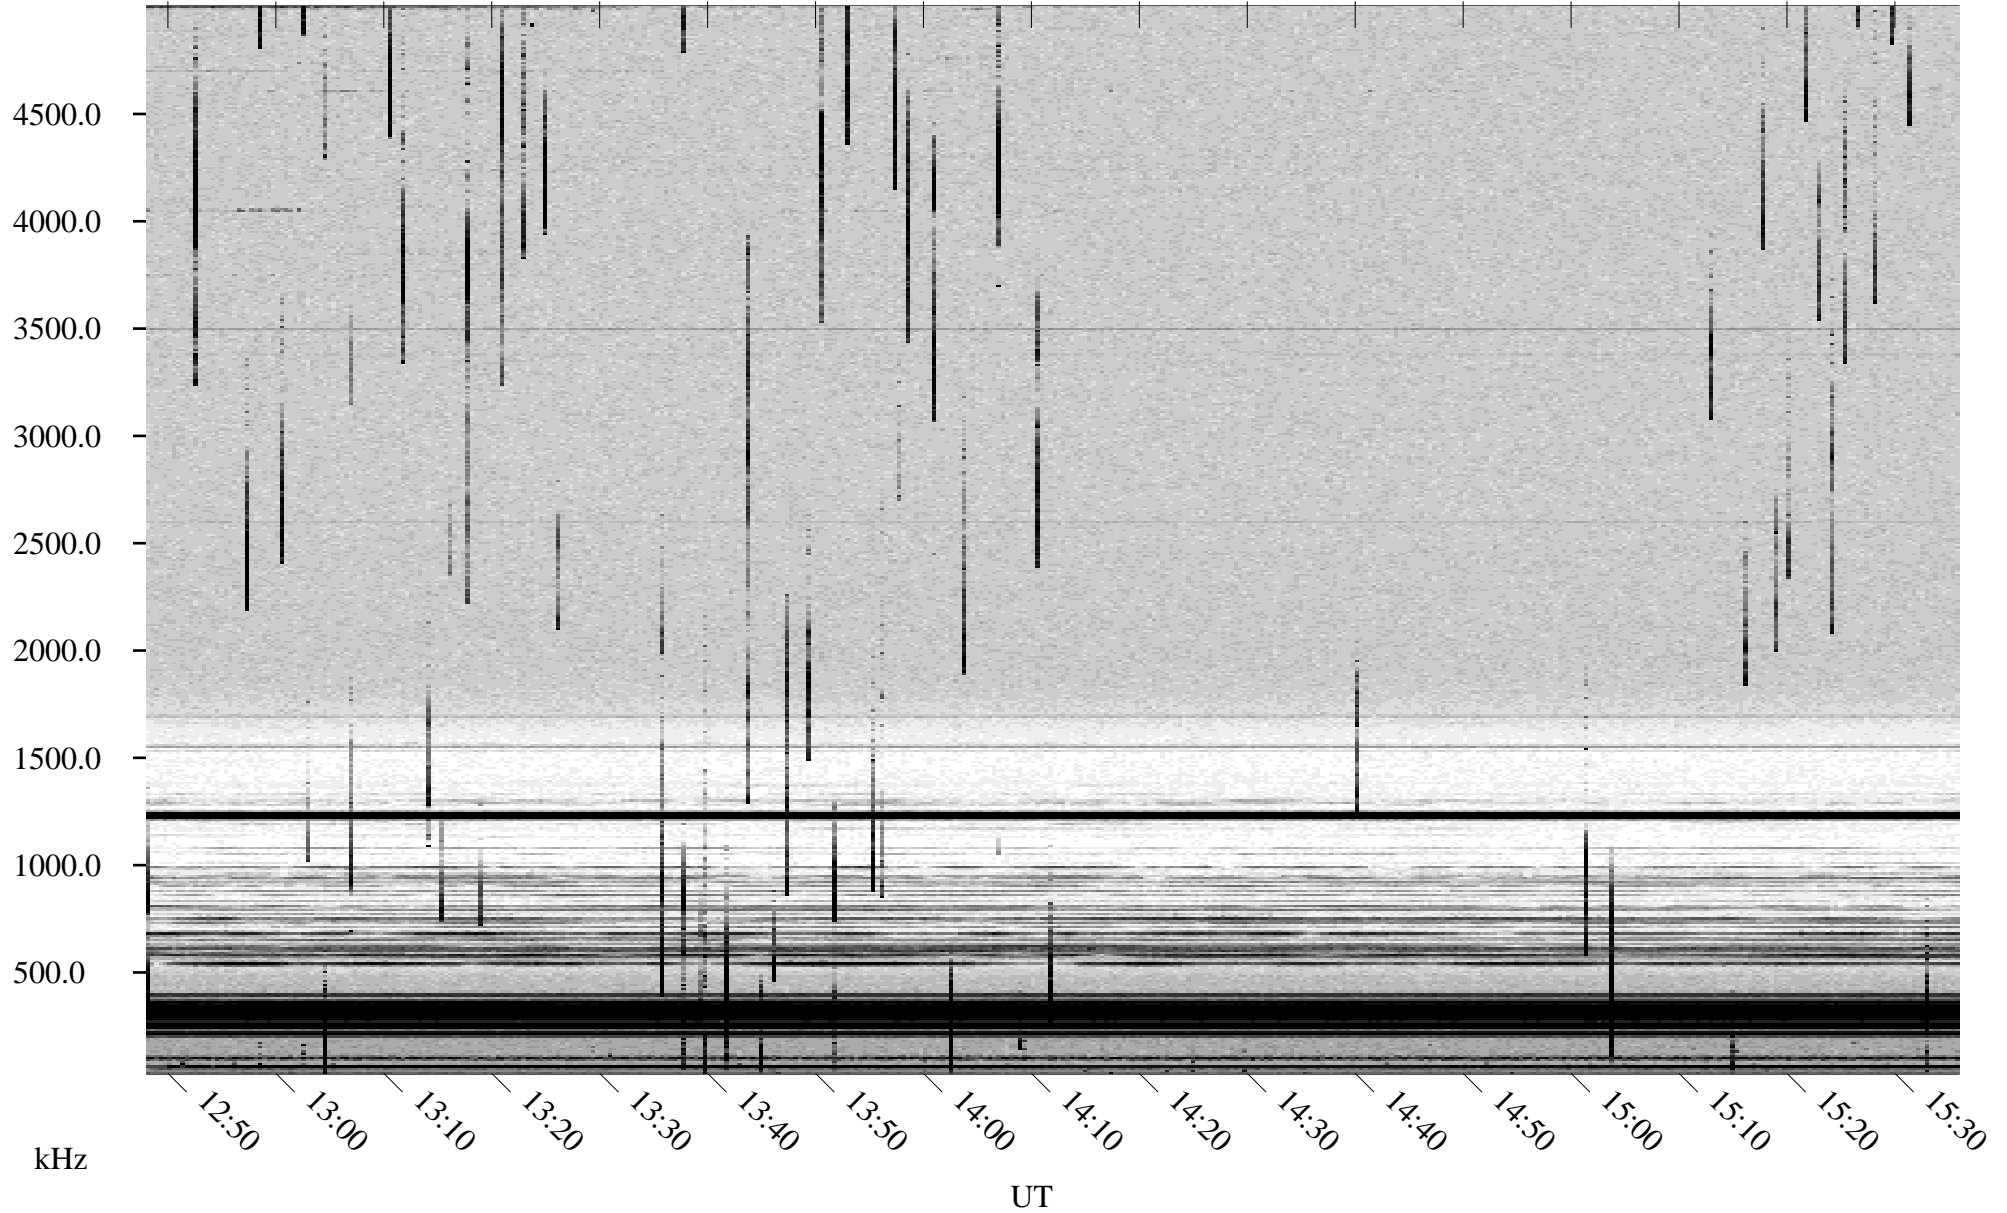

# 05/01/2001 Churchill, Manitoba

Linear Scale    Black = 161    White = 15

ch01120l.r00m max\_12

Page 5

# 05/01/2001 Churchill, Manitoba

Linear Scale    Black = 161    White = 15

ch01120l.r00m max\_12

Page 6

# 05/01/2001 Churchill, Manitoba

Linear Scale    Black = 161    White = 15

ch01120l.r00m max\_12

Page 7

# 05/01/2001 Churchill, Manitoba

Linear Scale    Black = 161    White = 15

ch01120l.r00m max\_12

Page 8