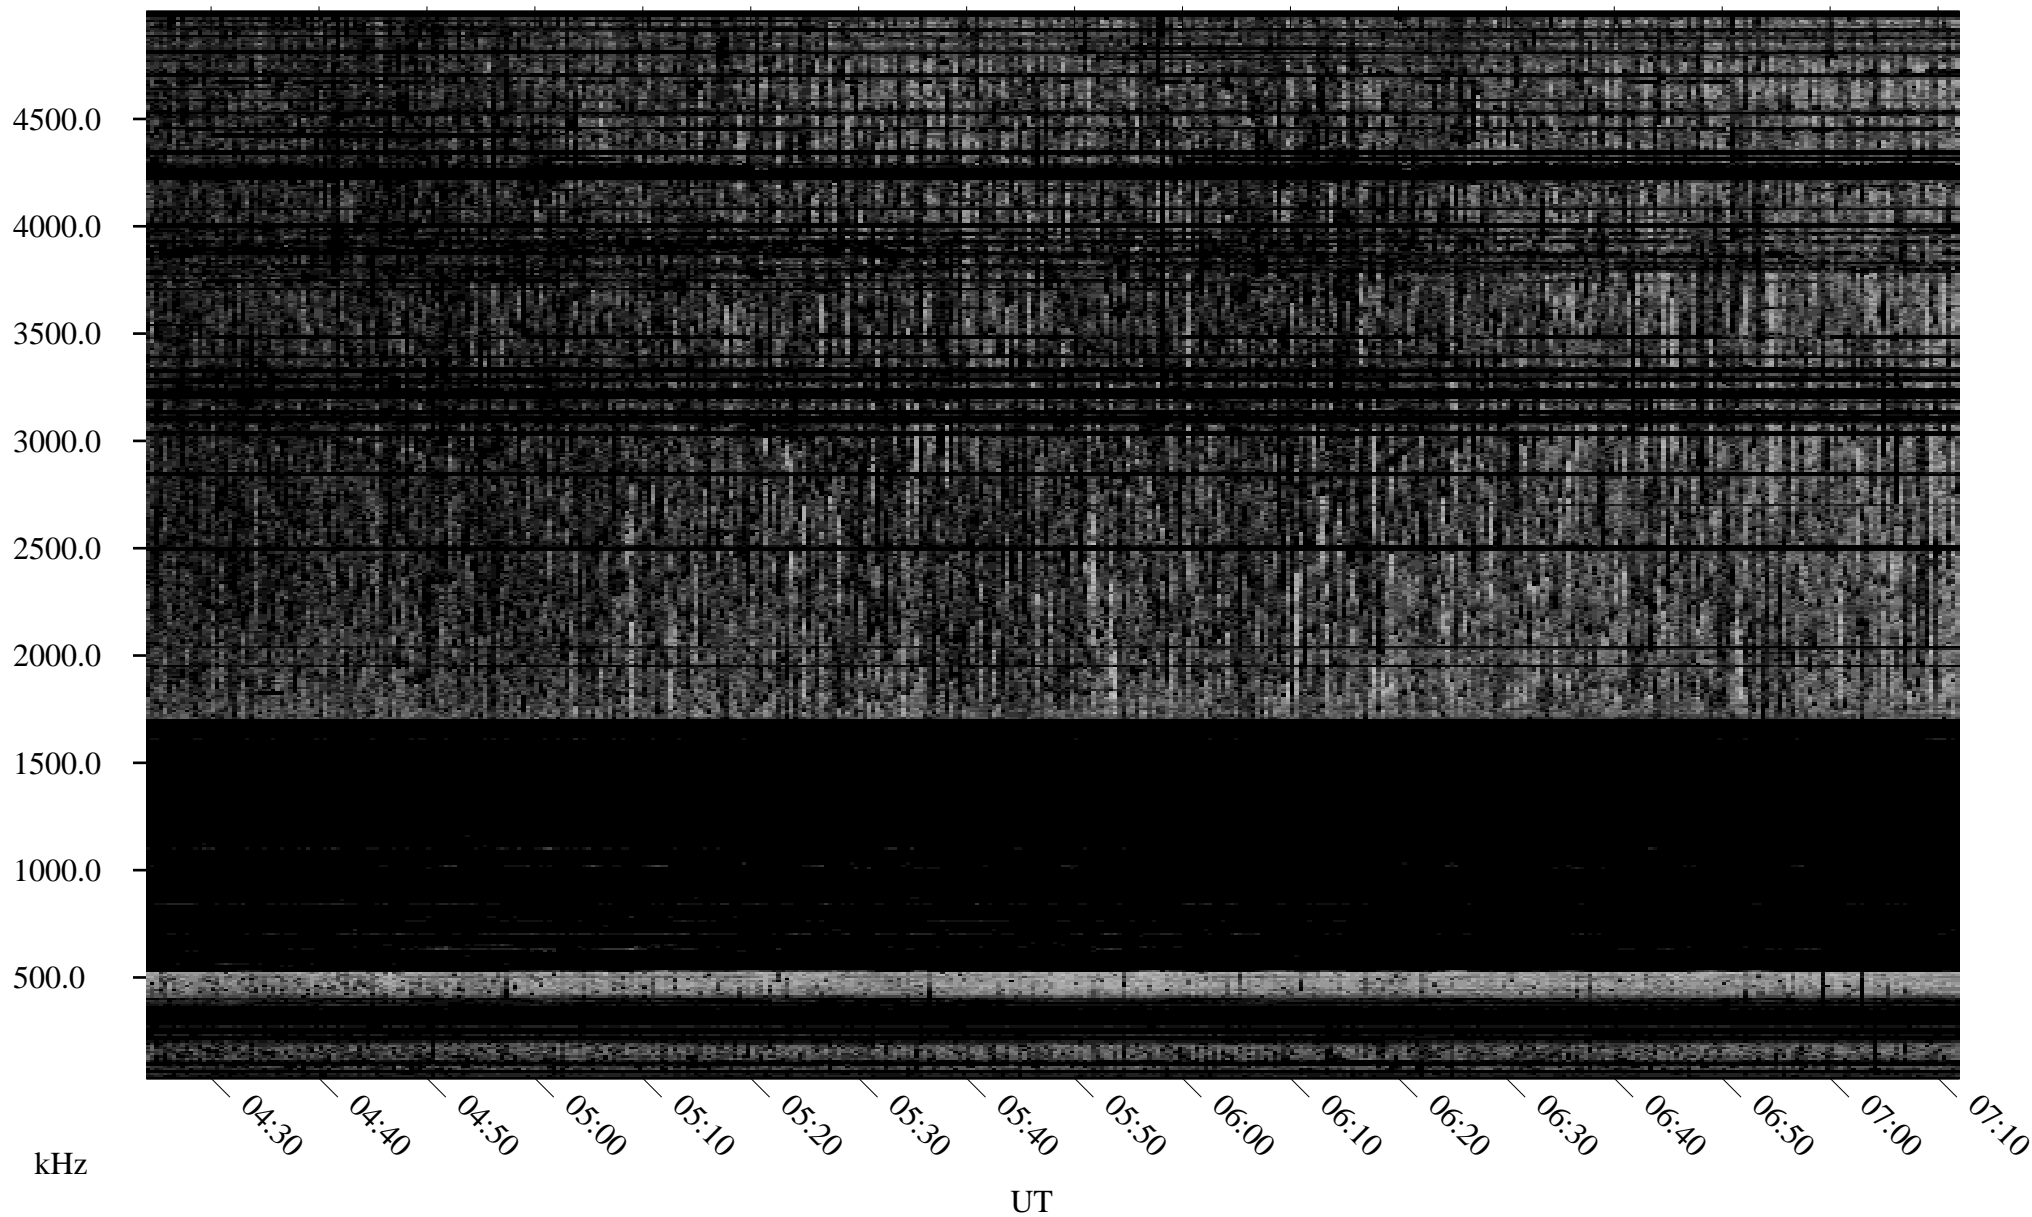

# 04/30/2001 Churchill, Manitoba

Linear Scale    Black = 161    White = 15

ch01120l.r00m max\_12

Page 1

# 04/30/2001 Churchill, Manitoba

Linear Scale    Black = 161    White = 15

ch01120l.r00m max\_12

Page 2

# 05/01/2001 Churchill, Manitoba

Linear Scale    Black = 161    White = 15

ch01120l.r00m max\_12

Page 3

# 05/01/2001 Churchill, Manitoba

Linear Scale    Black = 161    White = 15

ch01120l.r00m max\_12

Page 4