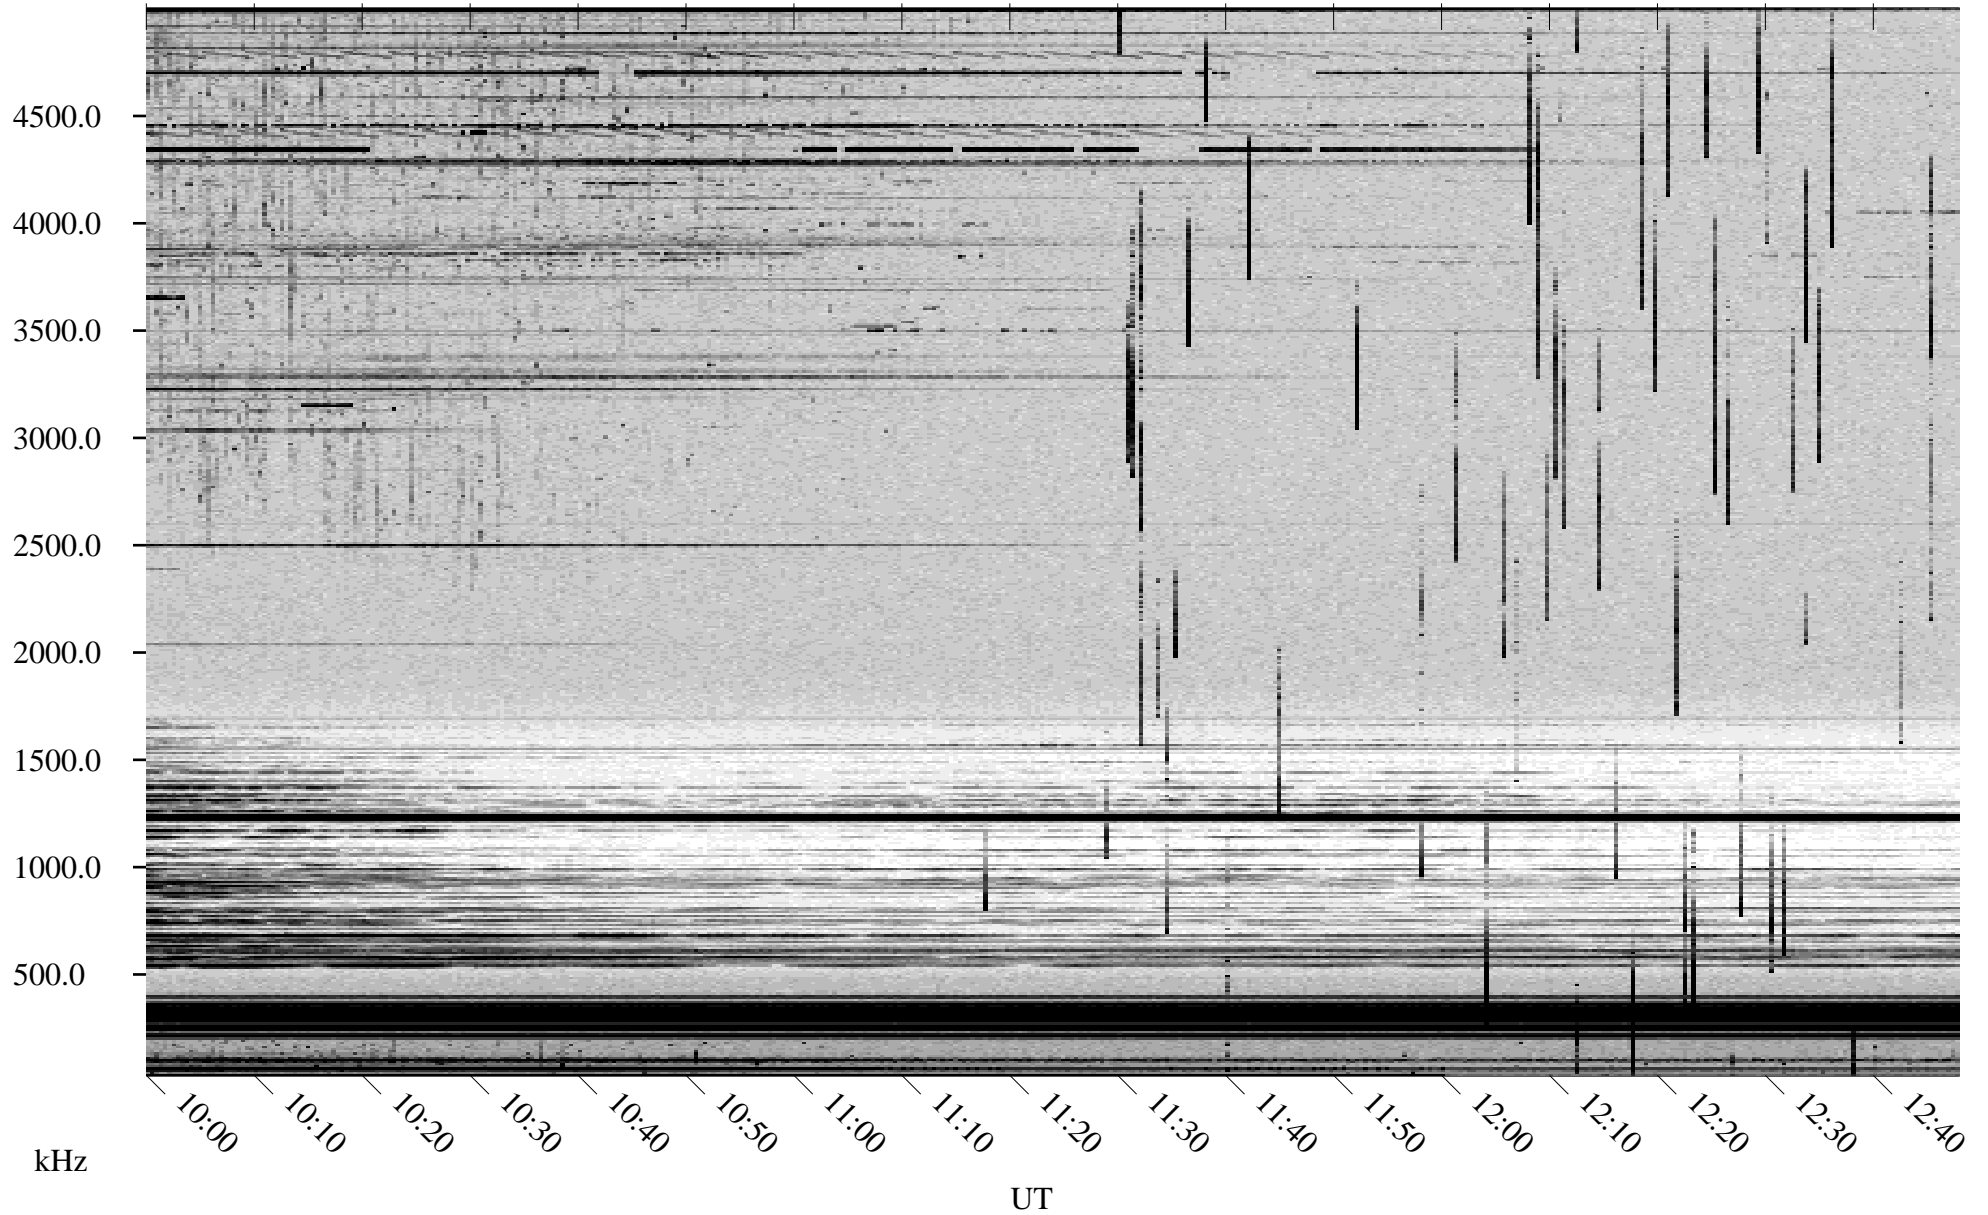

# 05/01/2001 Churchill, Manitoba

Linear Scale    Black = 161    White = 15

ch01120l.r00m max\_12

Page 4

# 05/01/2001 Churchill, Manitoba

Linear Scale    Black = 161    White = 15

ch01120l.r00m max\_12

Page 5

# 05/01/2001 Churchill, Manitoba

Linear Scale    Black = 161    White = 15

ch01120l.r00m max\_12

Page 6

# 05/01/2001 Churchill, Manitoba

Linear Scale    Black = 161    White = 15

ch01120l.r00m max\_12

Page 7