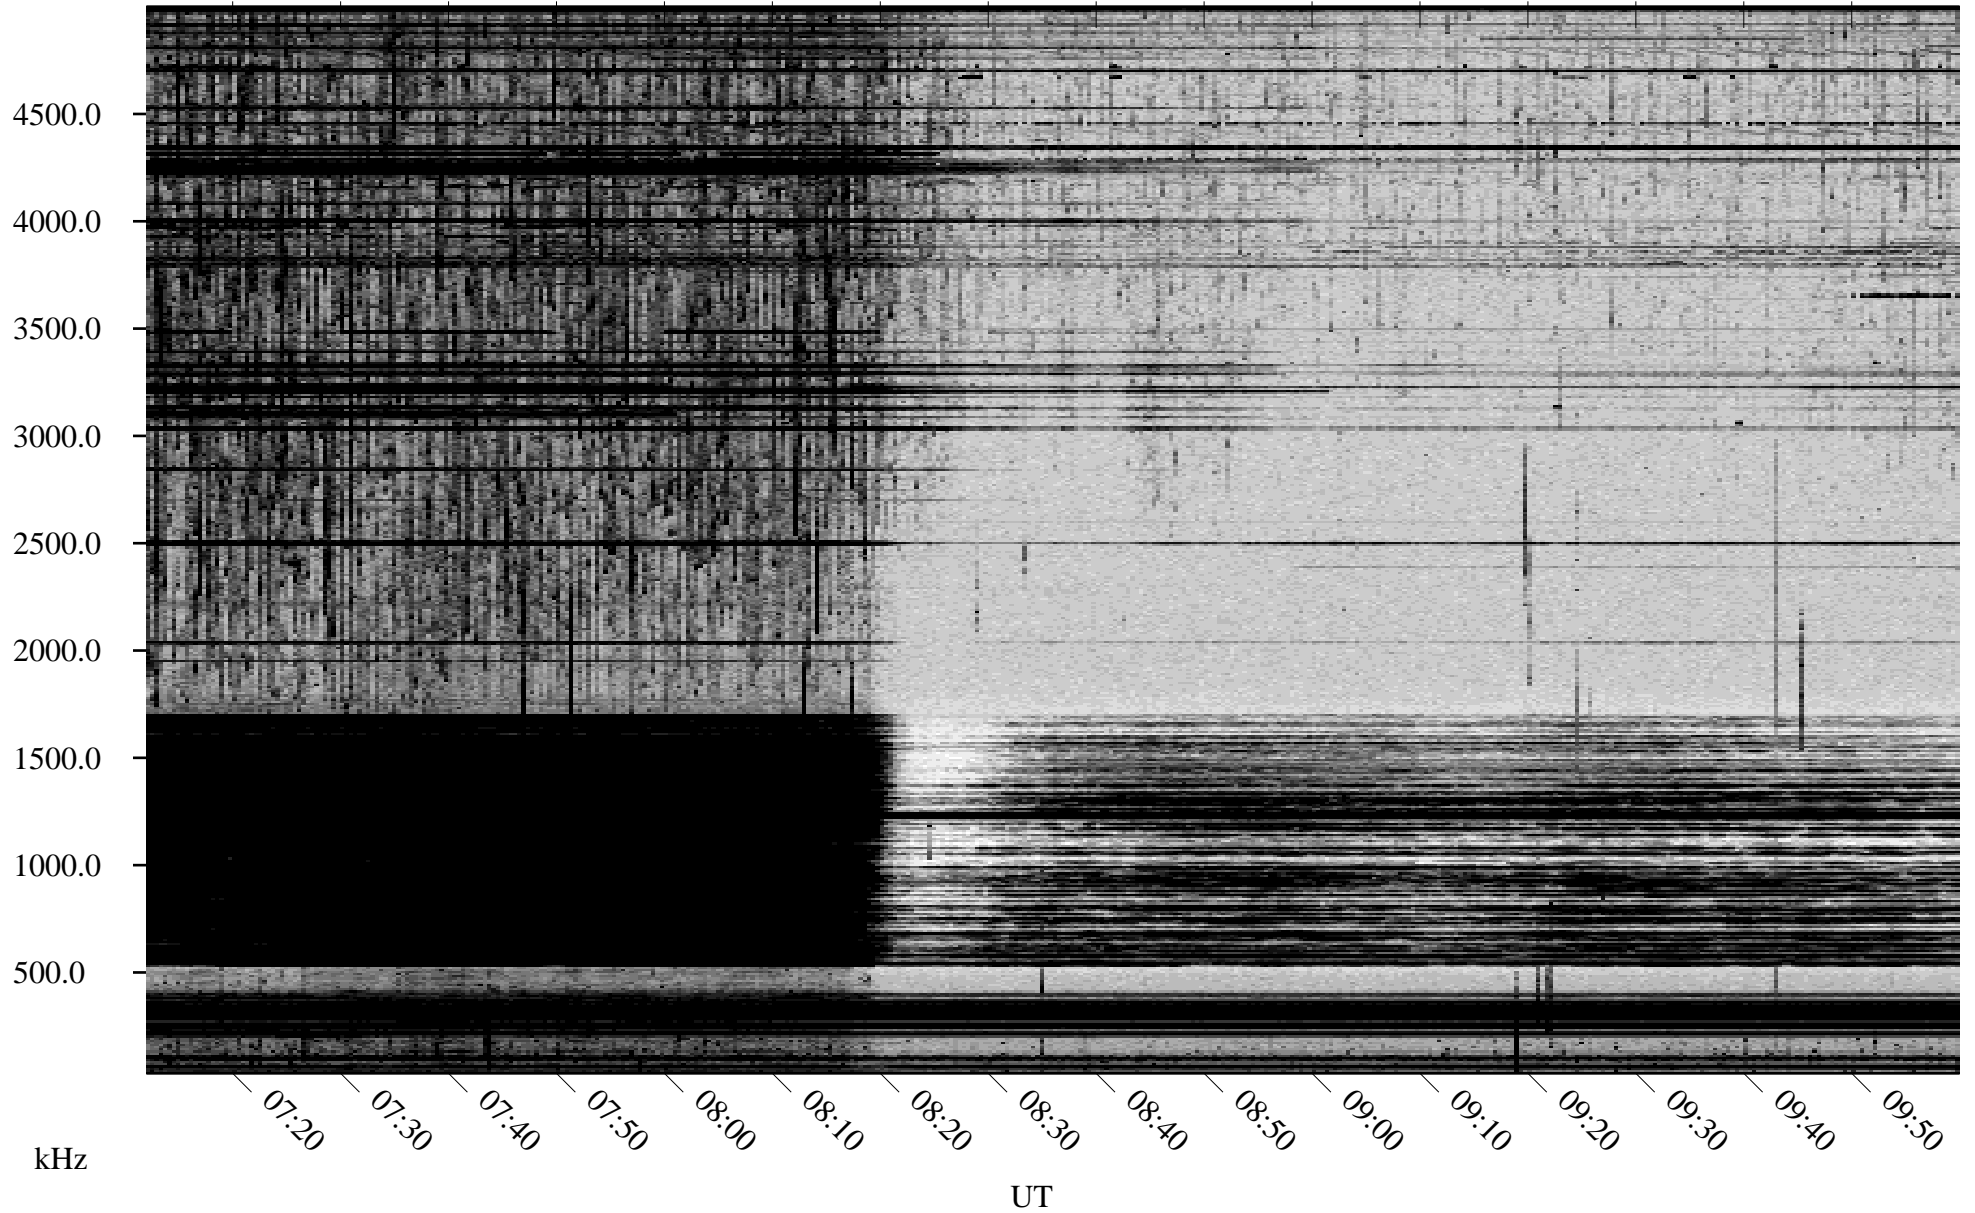

# 05/01/2001 Churchill, Manitoba

Linear Scale    Black = 161    White = 15

ch01120l.r00m max\_12

Page 3

# 05/01/2001 Churchill, Manitoba

Linear Scale    Black = 161    White = 15

ch01120l.r00m max\_12

Page 4

# 05/01/2001 Churchill, Manitoba

Linear Scale    Black = 161    White = 15

ch01120l.r00m max\_12

Page 5

# 05/01/2001 Churchill, Manitoba

Linear Scale    Black = 161    White = 15

ch01120l.r00m max\_12

Page 6