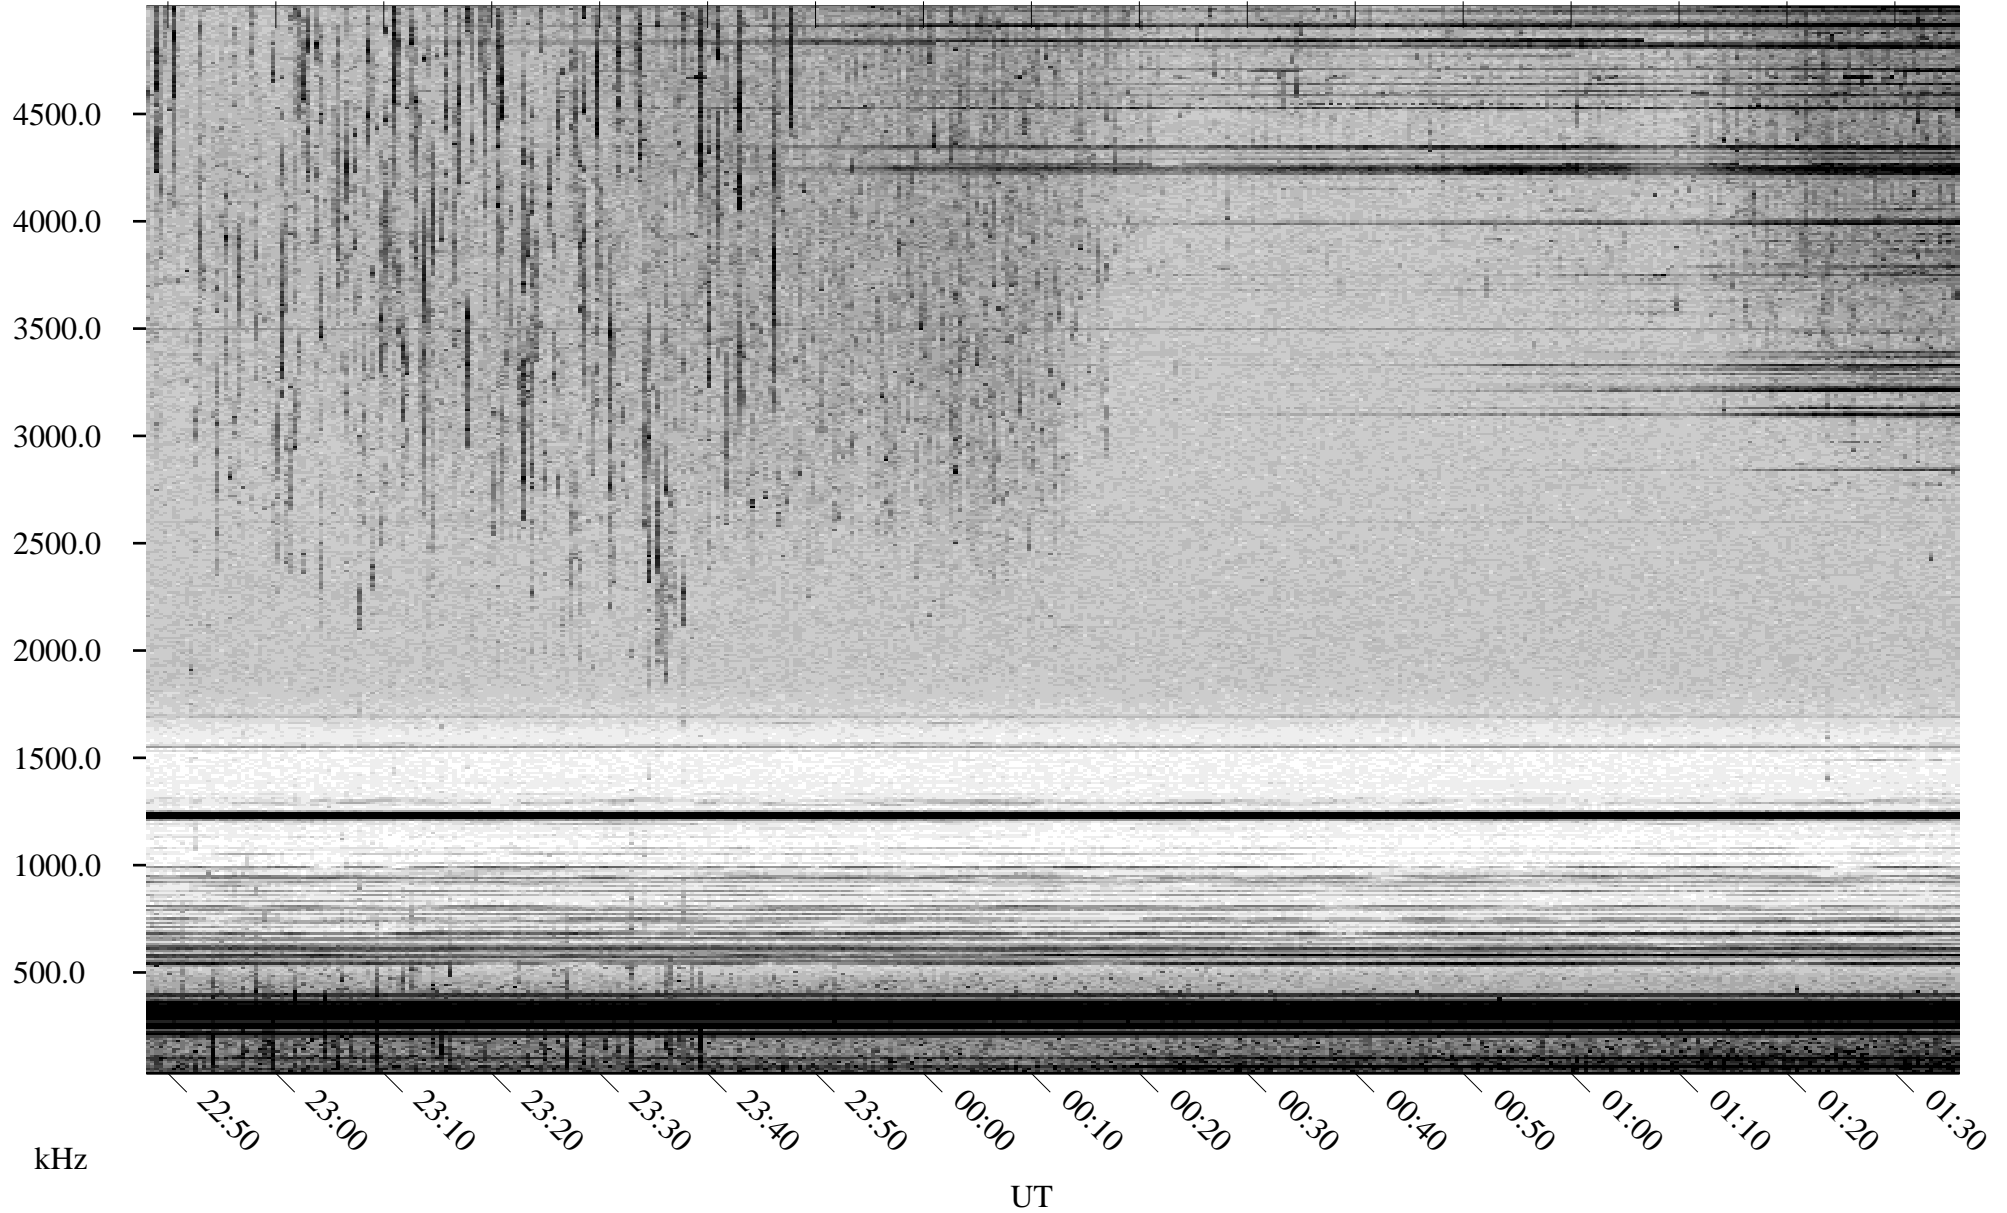

05/01/2001 Churchill, Manitoba

Linear Scale Black = 161 White = 15

ch011211.r00m max_12

Page 1

05/01/2001 Churchill, Manitoba

Linear Scale Black = 161 White = 15

ch011211.r00m max_12

Page 2

05/02/2001 Churchill, Manitoba

Linear Scale Black = 161 White = 15

ch011211.r00m max_12

Page 3

05/02/2001 Churchill, Manitoba

Linear Scale Black = 161 White = 15

ch011211.r00m max_12

Page 4

05/02/2001 Churchill, Manitoba

Linear Scale Black = 161 White = 15

ch011211.r00m max_12

Page 5

05/02/2001 Churchill, Manitoba

Linear Scale Black = 161 White = 15

ch011211.r00m max_12

Page 6

05/02/2001 Churchill, Manitoba

Linear Scale Black = 161 White = 15

ch011211.r00m max_12

Page 7

05/02/2001 Churchill, Manitoba

Linear Scale Black = 161 White = 15

ch011211.r00m max_12

Page 8