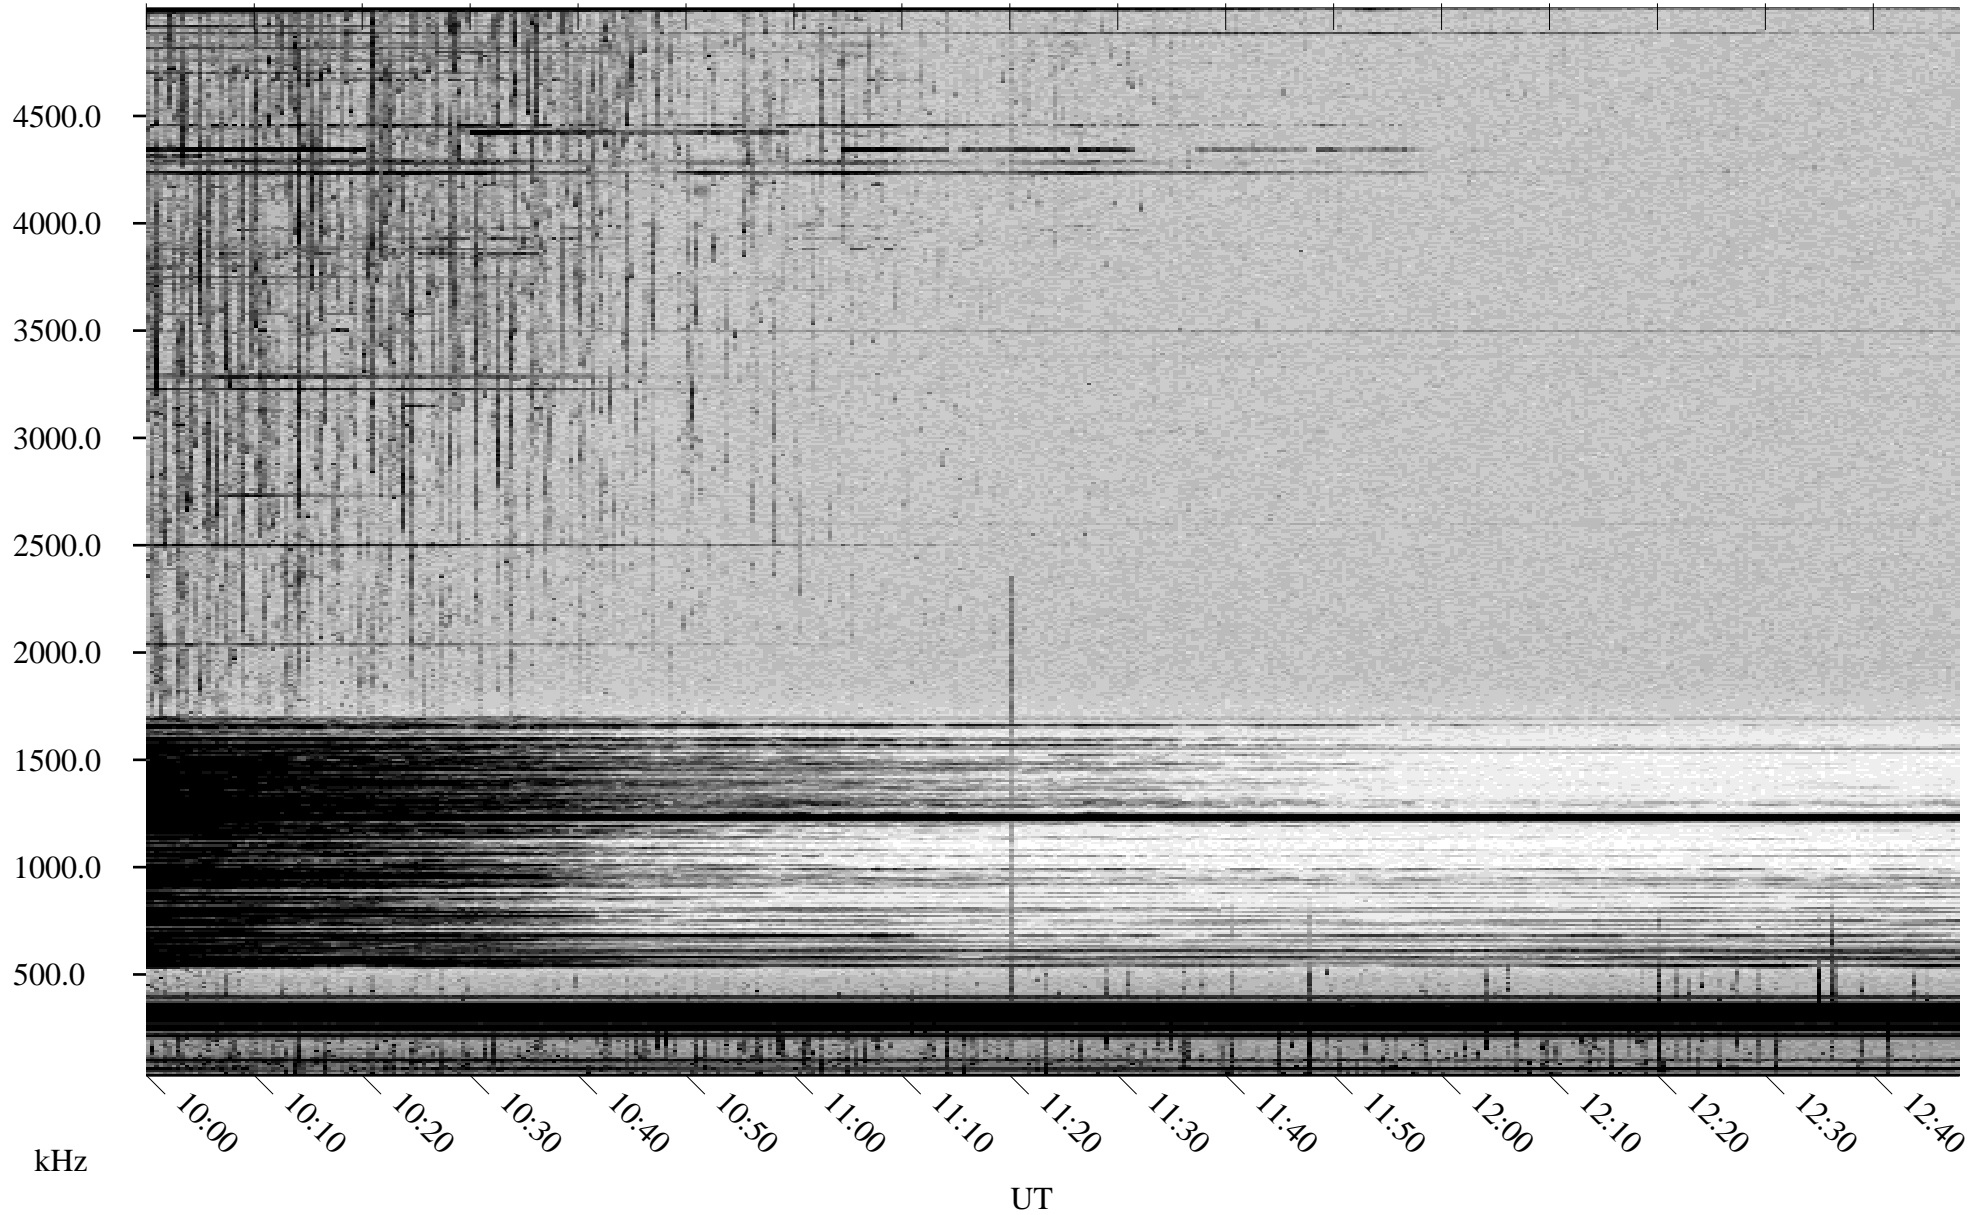

05/01/2001 Churchill, Manitoba

Linear Scale Black = 161 White = 15

ch011211.r00m max_12

Page 1

05/01/2001 Churchill, Manitoba

Linear Scale Black = 161 White = 15

ch011211.r00m max_12

Page 2

05/02/2001 Churchill, Manitoba

Linear Scale Black = 161 White = 15

ch011211.r00m max_12

Page 3

05/02/2001 Churchill, Manitoba

Linear Scale Black = 161 White = 15

ch011211.r00m max_12

Page 4

05/02/2001 Churchill, Manitoba

Linear Scale Black = 161 White = 15

ch011211.r00m max_12

Page 5

05/02/2001 Churchill, Manitoba

Linear Scale Black = 161 White = 15

ch011211.r00m max_12

Page 6

05/02/2001 Churchill, Manitoba

Linear Scale Black = 161 White = 15

ch011211.r00m max_12

Page 7

05/02/2001 Churchill, Manitoba

Linear Scale Black = 161 White = 15

ch011211.r00m max_12

Page 8