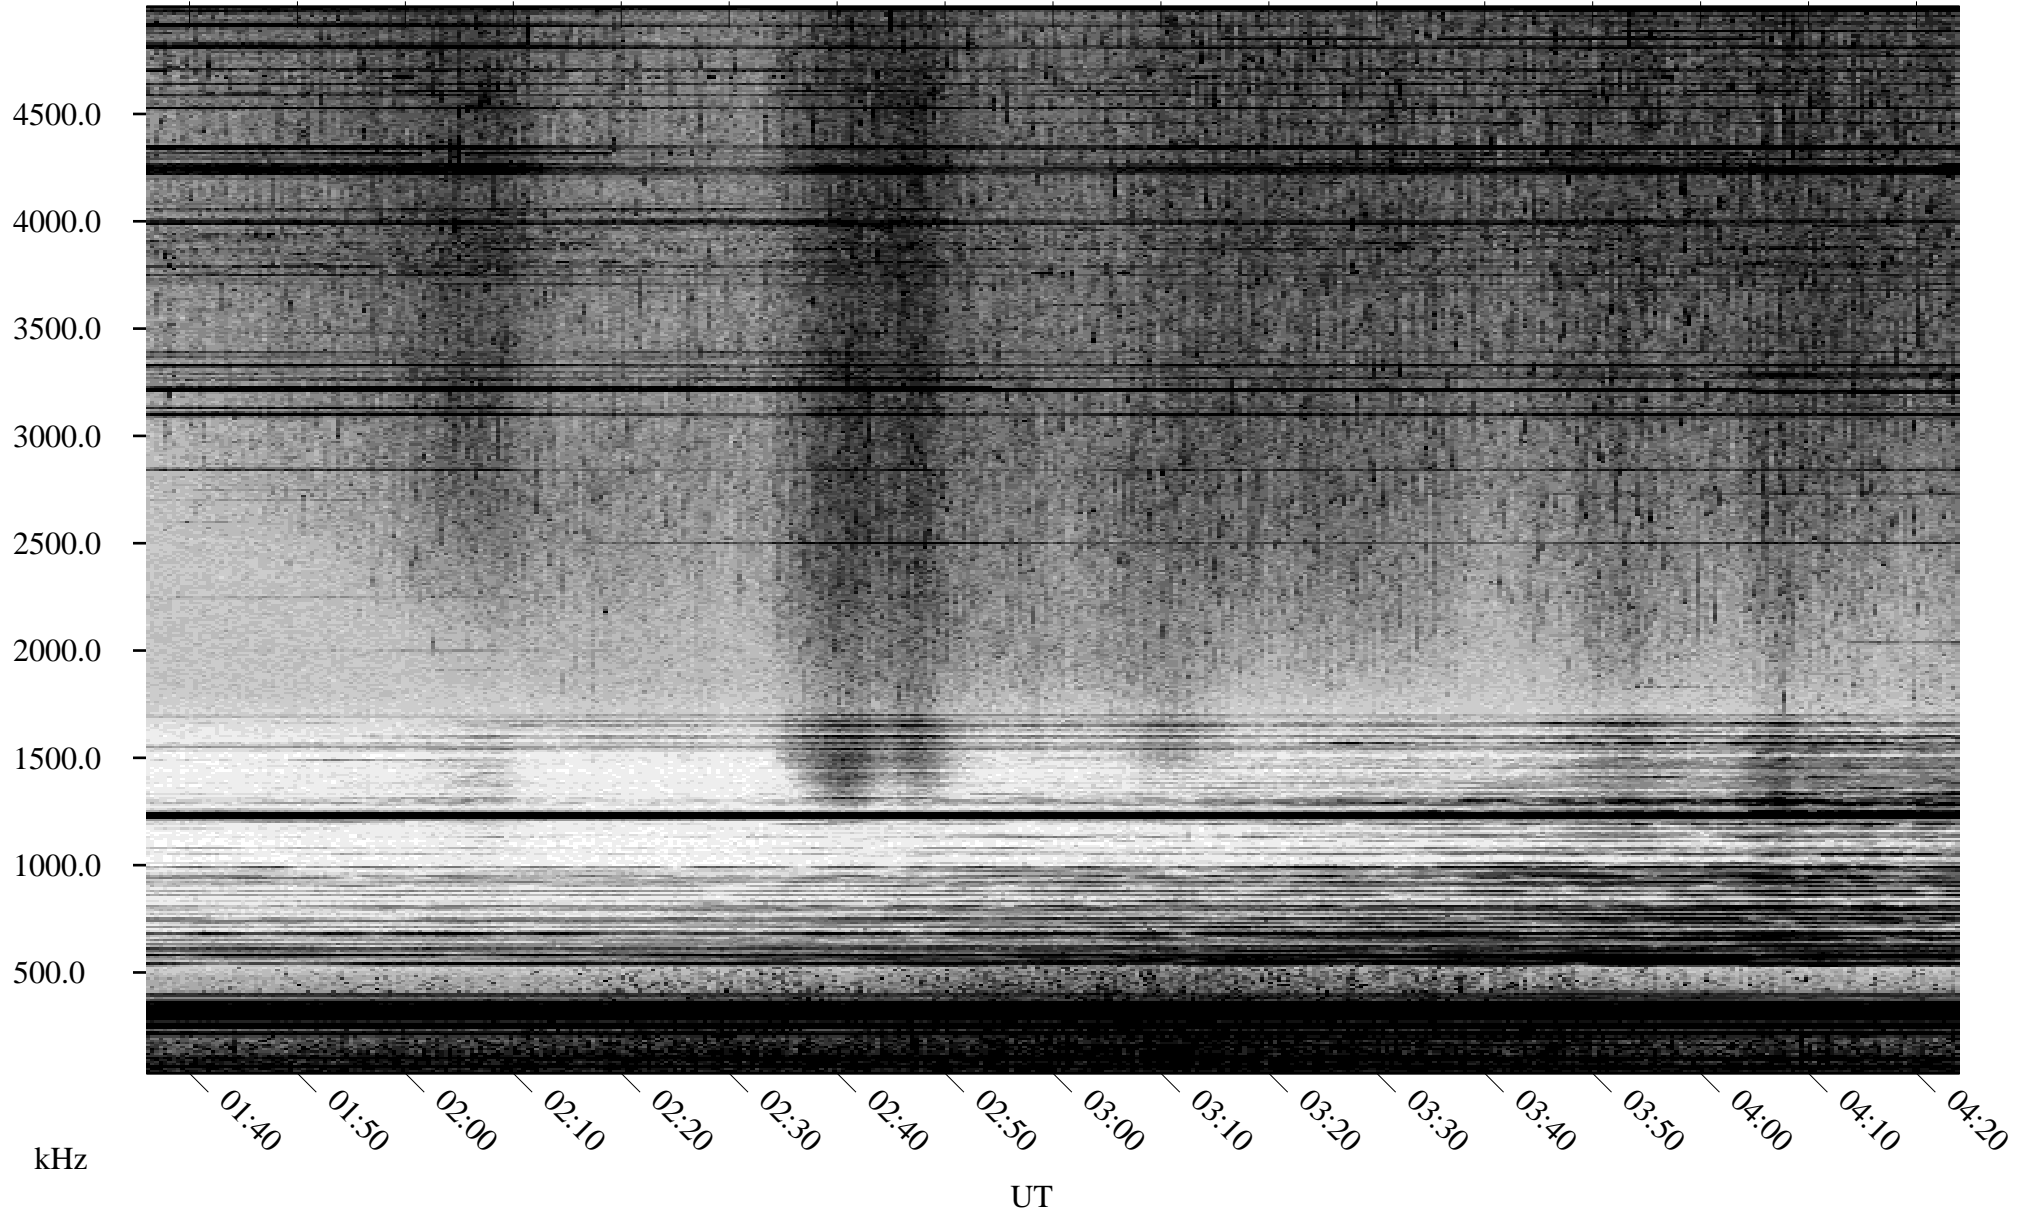

05/01/2001 Churchill, Manitoba

Linear Scale Black = 161 White = 15

ch011211.r00m max_12

Page 1

05/01/2001 Churchill, Manitoba

Linear Scale Black = 161 White = 15

ch011211.r00m max_12

Page 2

05/02/2001 Churchill, Manitoba

Linear Scale Black = 161 White = 15

ch011211.r00m max_12

Page 3

05/02/2001 Churchill, Manitoba

Linear Scale Black = 161 White = 15

ch011211.r00m max_12

Page 4

05/02/2001 Churchill, Manitoba

Linear Scale Black = 161 White = 15

ch011211.r00m max_12

Page 5

05/02/2001 Churchill, Manitoba

Linear Scale Black = 161 White = 15

ch011211.r00m max_12

Page 6

05/02/2001 Churchill, Manitoba

Linear Scale Black = 161 White = 15

ch011211.r00m max_12

Page 7

05/02/2001 Churchill, Manitoba

Linear Scale Black = 161 White = 15

ch011211.r00m max_12

Page 8