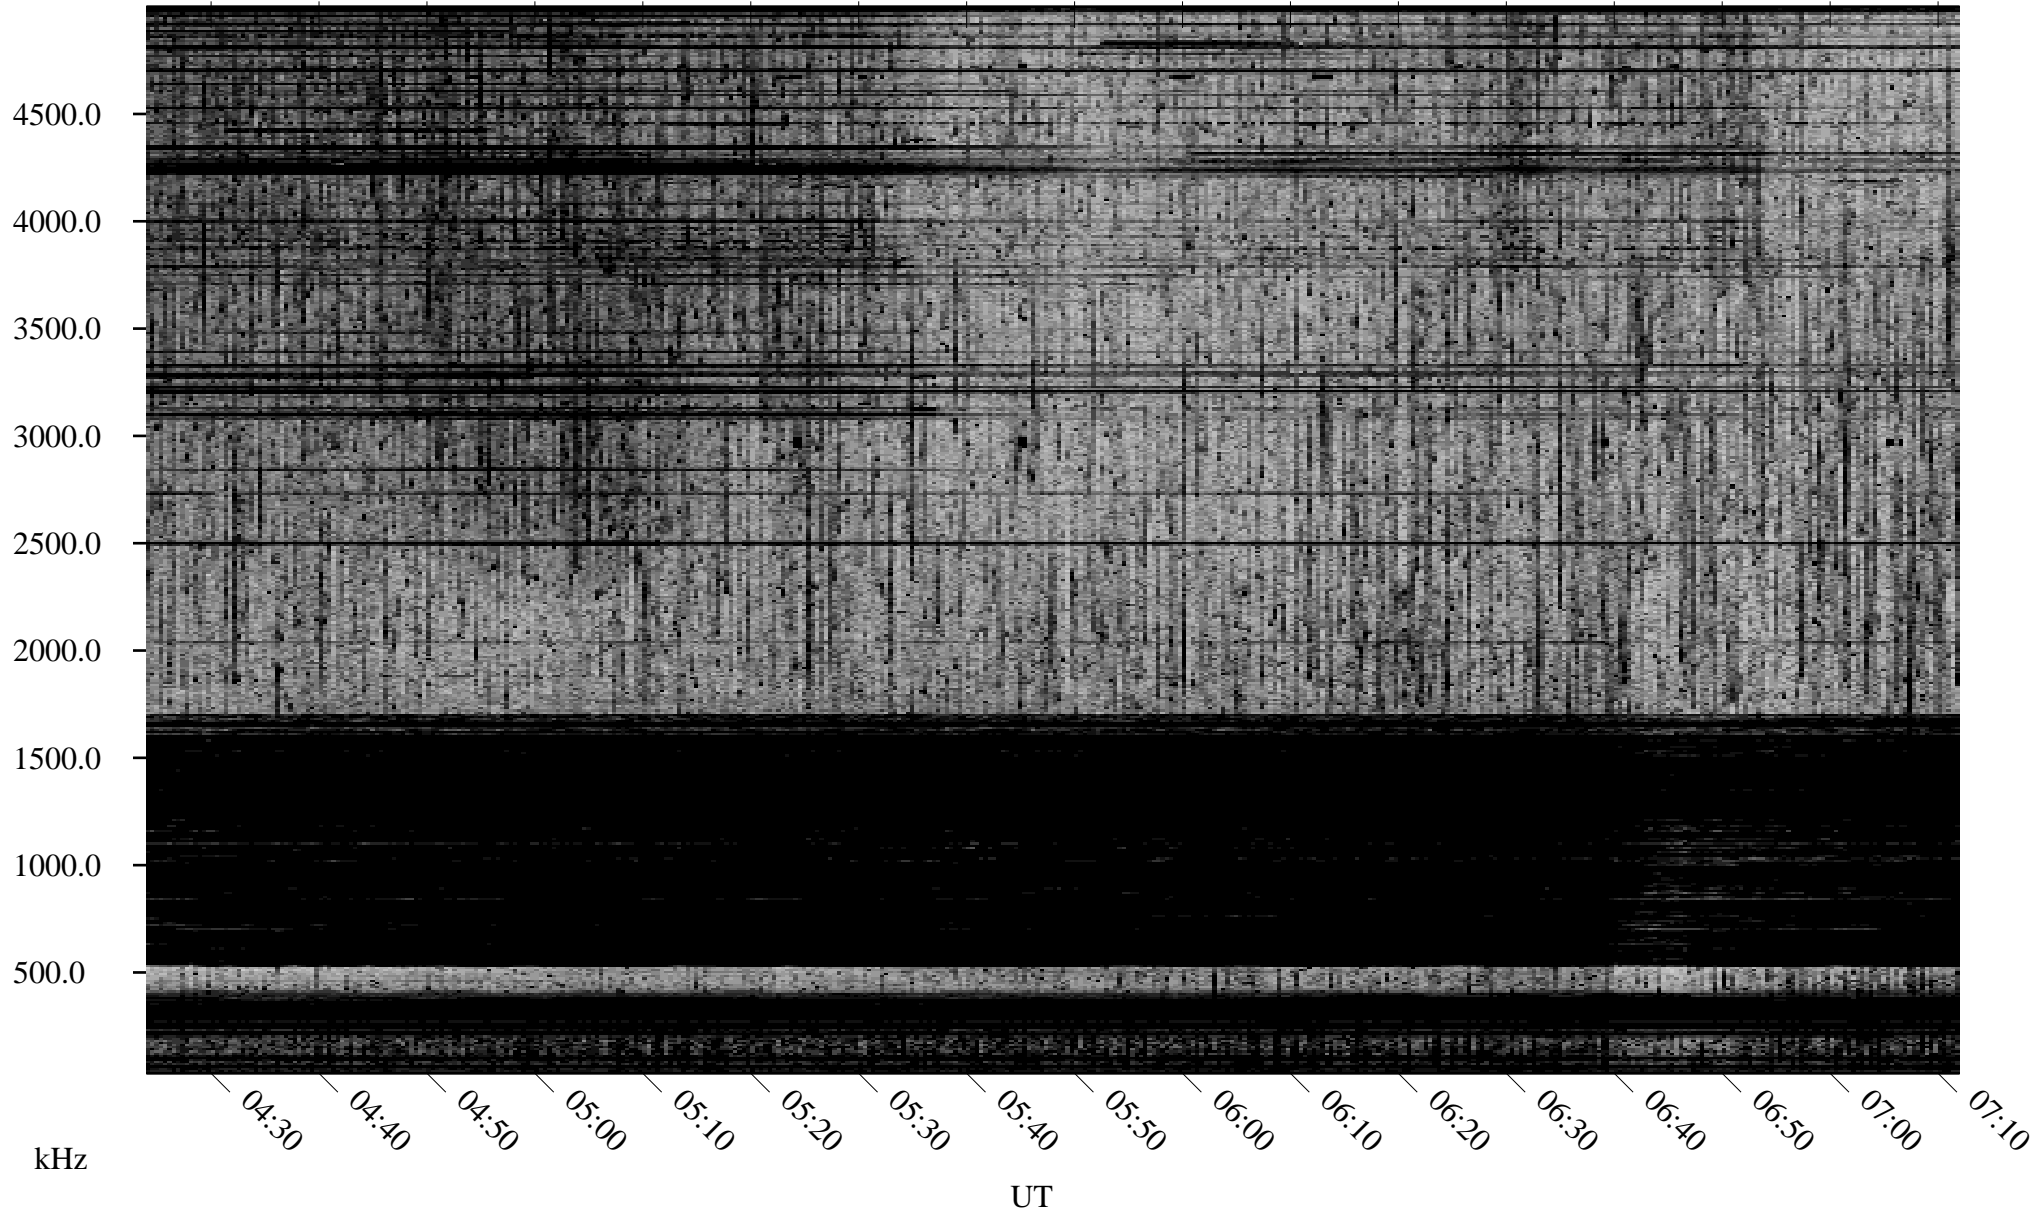

05/02/2001 Churchill, Manitoba

Linear Scale Black = 161 White = 15

ch01122l.r00m max_12

Page 1

05/02/2001 Churchill, Manitoba

Linear Scale Black = 161 White = 15

ch01122l.r00m max_12

Page 2

05/03/2001 Churchill, Manitoba

Linear Scale Black = 161 White = 15

ch01122l.r00m max_12

Page 3

05/03/2001 Churchill, Manitoba

Linear Scale Black = 161 White = 15

ch01122l.r00m max_12

Page 4

05/03/2001 Churchill, Manitoba

Linear Scale Black = 161 White = 15

ch01122l.r00m max_12

Page 5

05/03/2001 Churchill, Manitoba

Linear Scale Black = 161 White = 15

ch01122l.r00m max_12

05/03/2001 Churchill, Manitoba

Linear Scale Black = 161 White = 15

ch01122l.r00m max_12

Page 7

05/03/2001 Churchill, Manitoba

Linear Scale Black = 161 White = 15

ch01122l.r00m max_12

Page 8