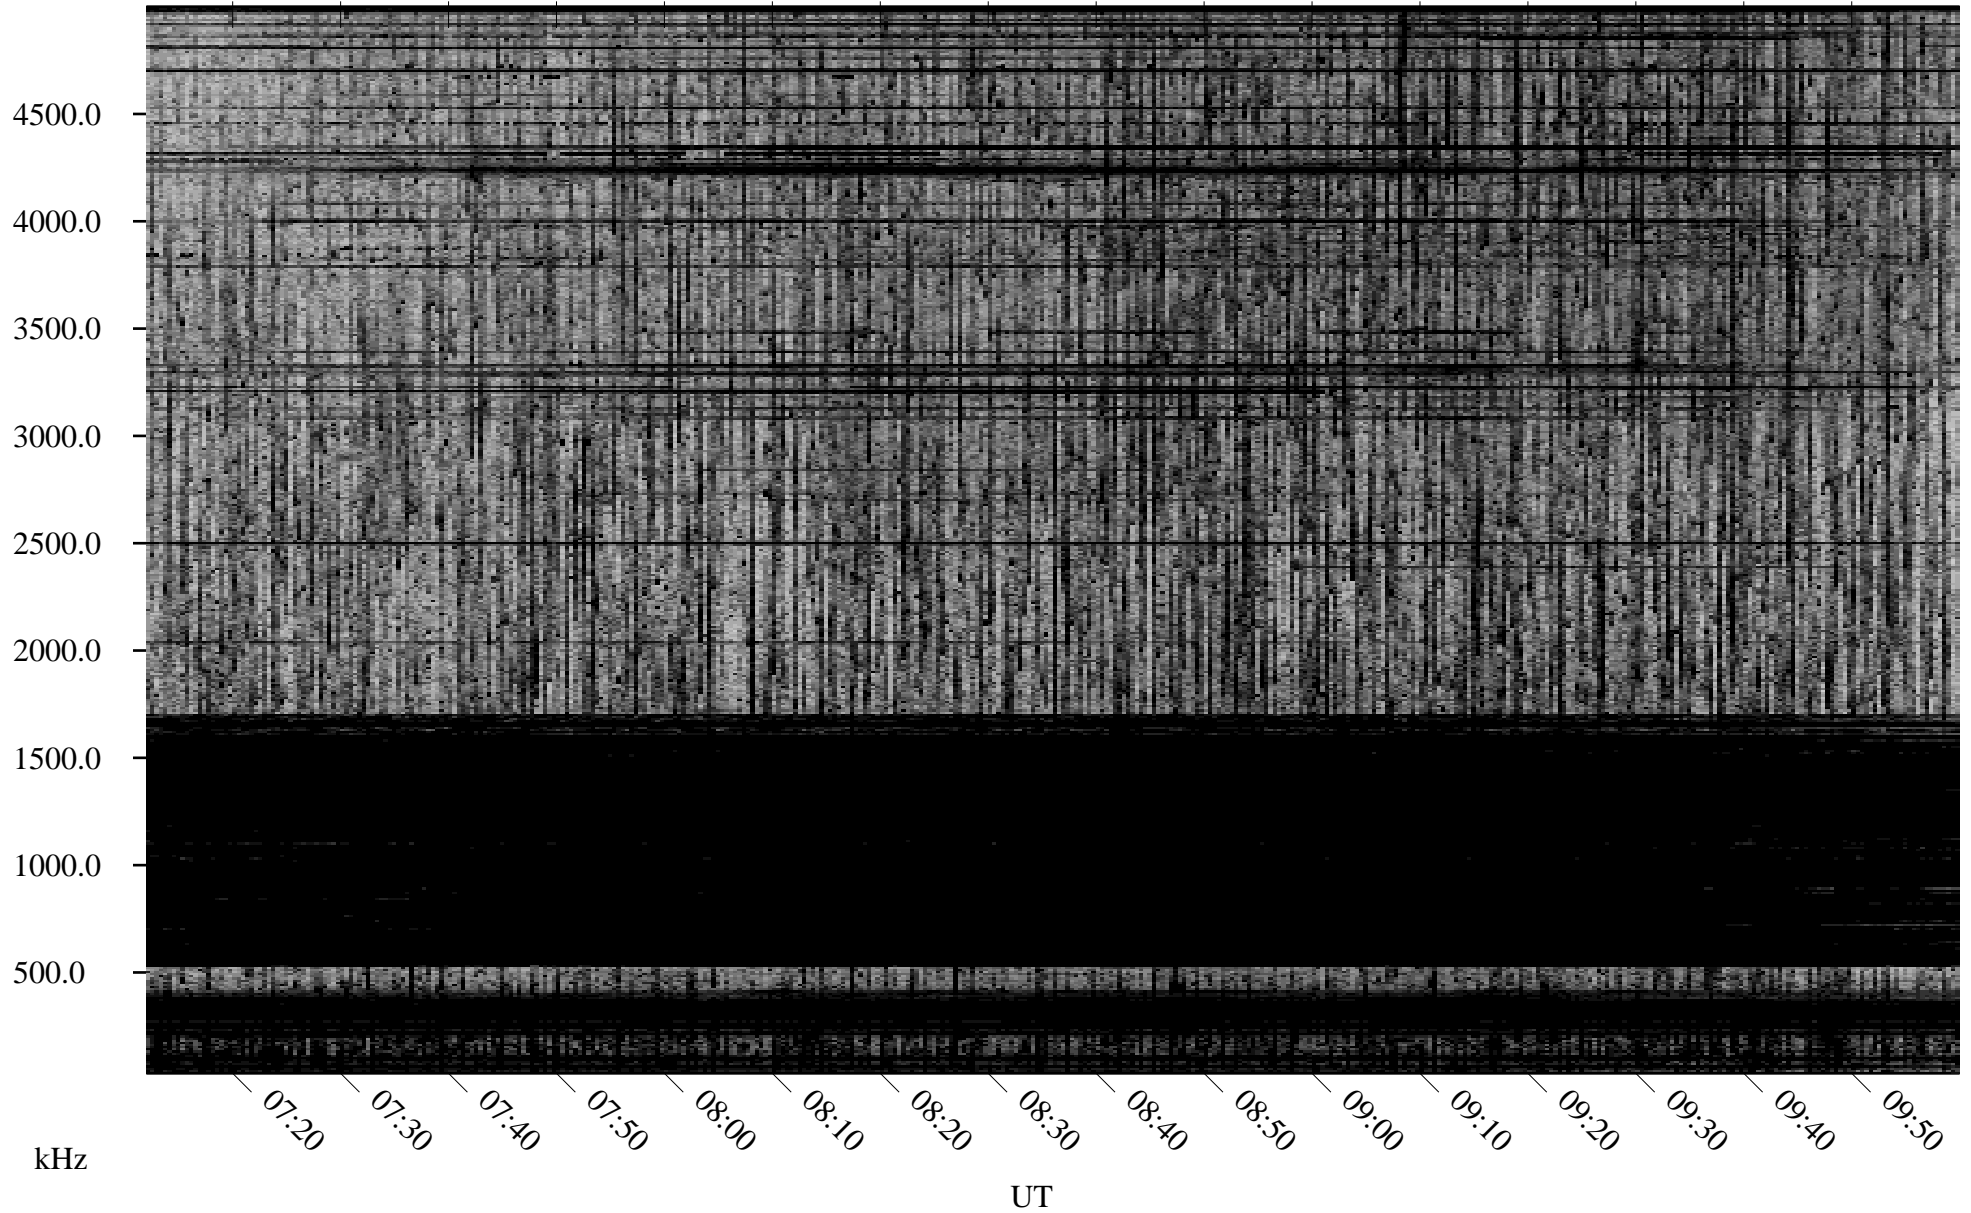

05/02/2001 Churchill, Manitoba

Linear Scale Black = 161 White = 15

ch01122l.r00m max_12

Page 1

05/02/2001 Churchill, Manitoba

Linear Scale Black = 161 White = 15

ch01122l.r00m max_12

Page 2

05/03/2001 Churchill, Manitoba

Linear Scale Black = 161 White = 15

ch01122l.r00m max_12

Page 3

05/03/2001 Churchill, Manitoba

Linear Scale Black = 161 White = 15

ch01122l.r00m max_12

Page 4

05/03/2001 Churchill, Manitoba

Linear Scale Black = 161 White = 15

ch01122l.r00m max_12

Page 5

05/03/2001 Churchill, Manitoba

Linear Scale Black = 161 White = 15

ch01122l.r00m max_12

05/03/2001 Churchill, Manitoba

Linear Scale Black = 161 White = 15

ch01122l.r00m max_12

Page 7

05/03/2001 Churchill, Manitoba

Linear Scale Black = 161 White = 15

ch01122l.r00m max_12

Page 8