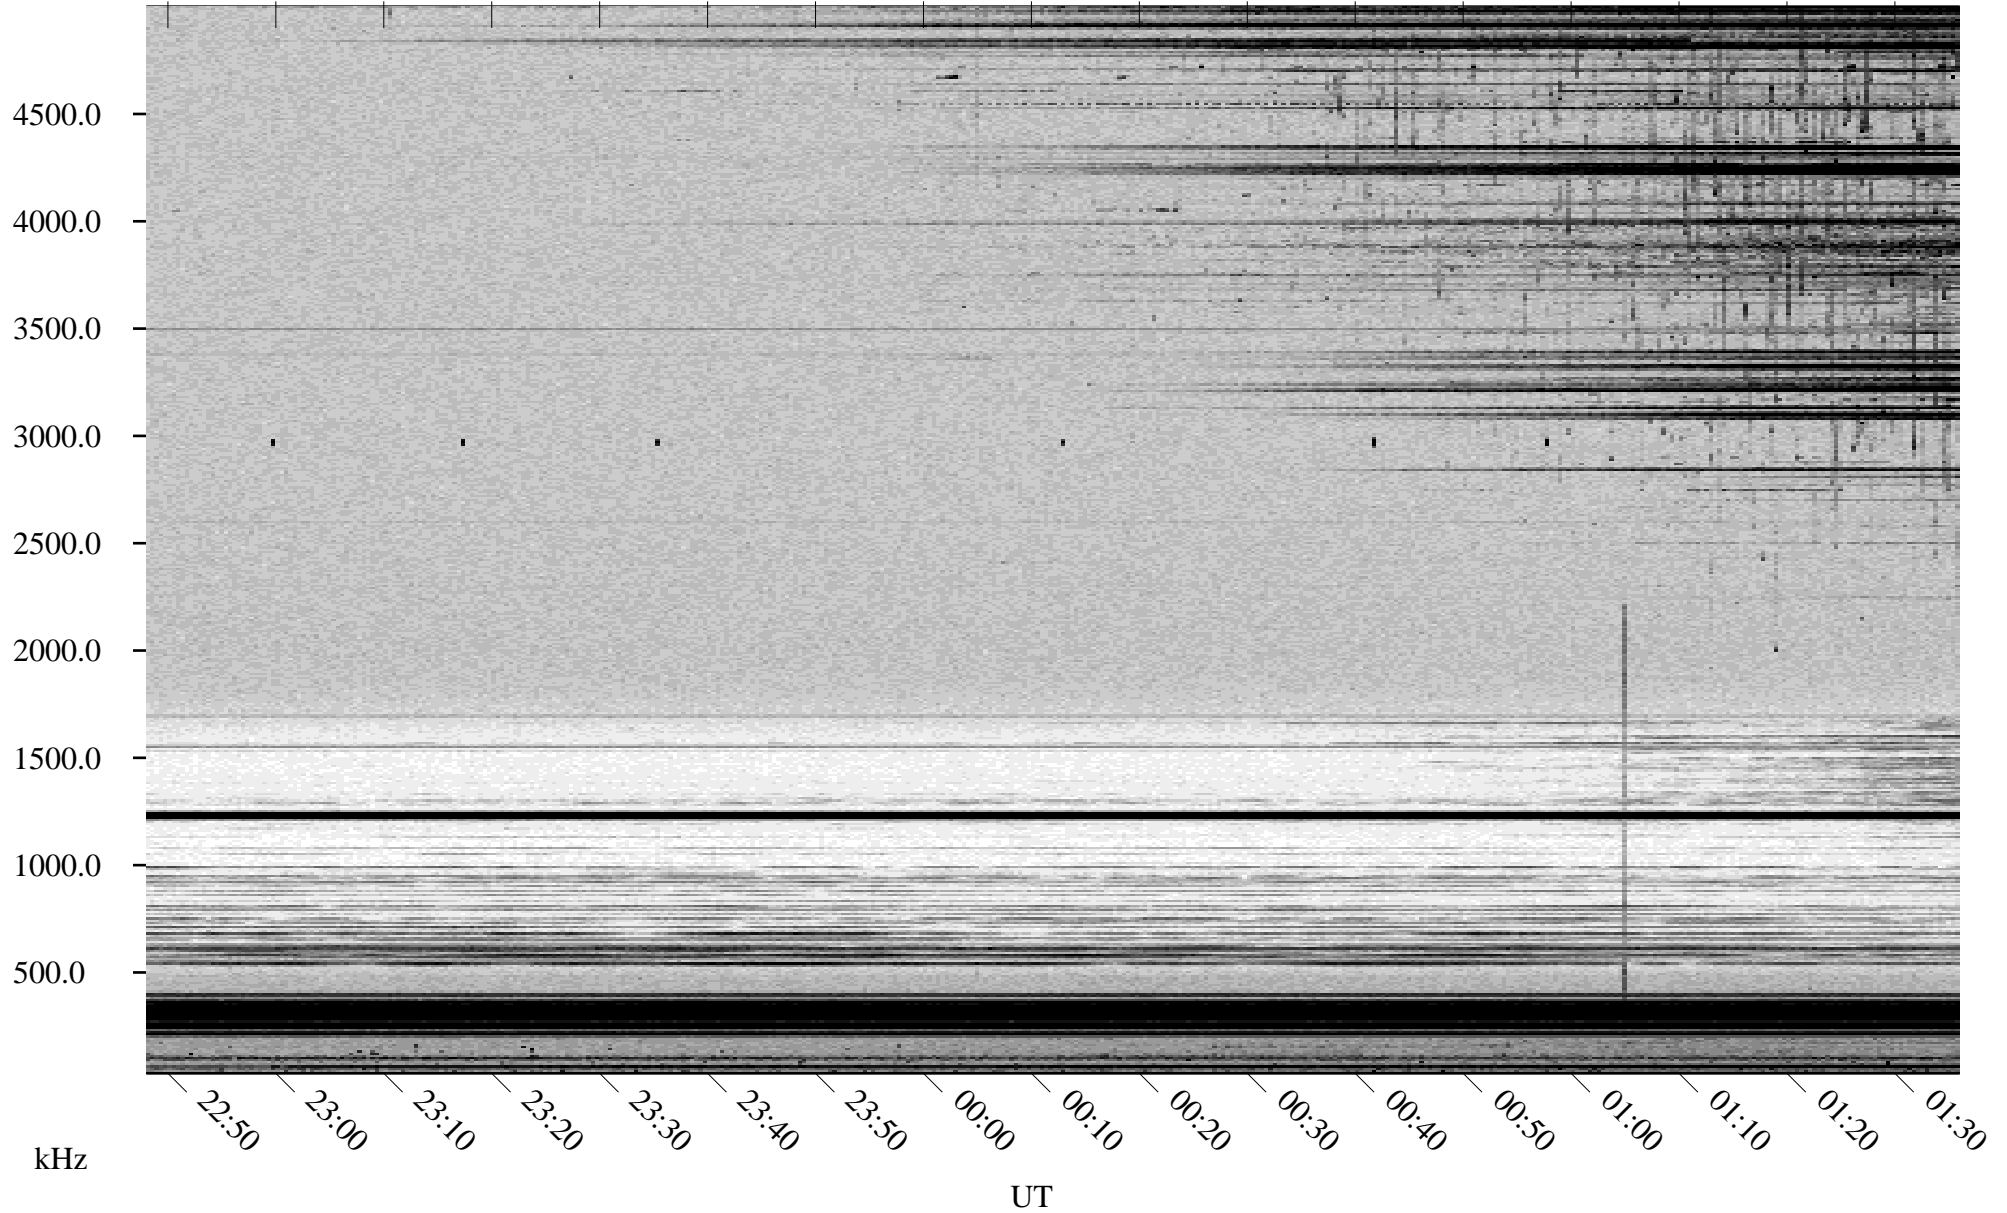

05/02/2001 Churchill, Manitoba

Linear Scale Black = 161 White = 15

ch01122l.r00m max_12

Page 1

05/02/2001 Churchill, Manitoba

Linear Scale Black = 161 White = 15

ch01122l.r00m max_12

Page 2

05/03/2001 Churchill, Manitoba

Linear Scale Black = 161 White = 15

ch01122l.r00m max_12

Page 3

05/03/2001 Churchill, Manitoba

Linear Scale Black = 161 White = 15

ch01122l.r00m max_12

Page 4

05/03/2001 Churchill, Manitoba

Linear Scale Black = 161 White = 15

ch01122l.r00m max_12

Page 5

05/03/2001 Churchill, Manitoba

Linear Scale Black = 161 White = 15

ch01122l.r00m max_12

05/03/2001 Churchill, Manitoba

Linear Scale Black = 161 White = 15

ch01122l.r00m max_12

Page 7

05/03/2001 Churchill, Manitoba

Linear Scale Black = 161 White = 15

ch01122l.r00m max_12

Page 8