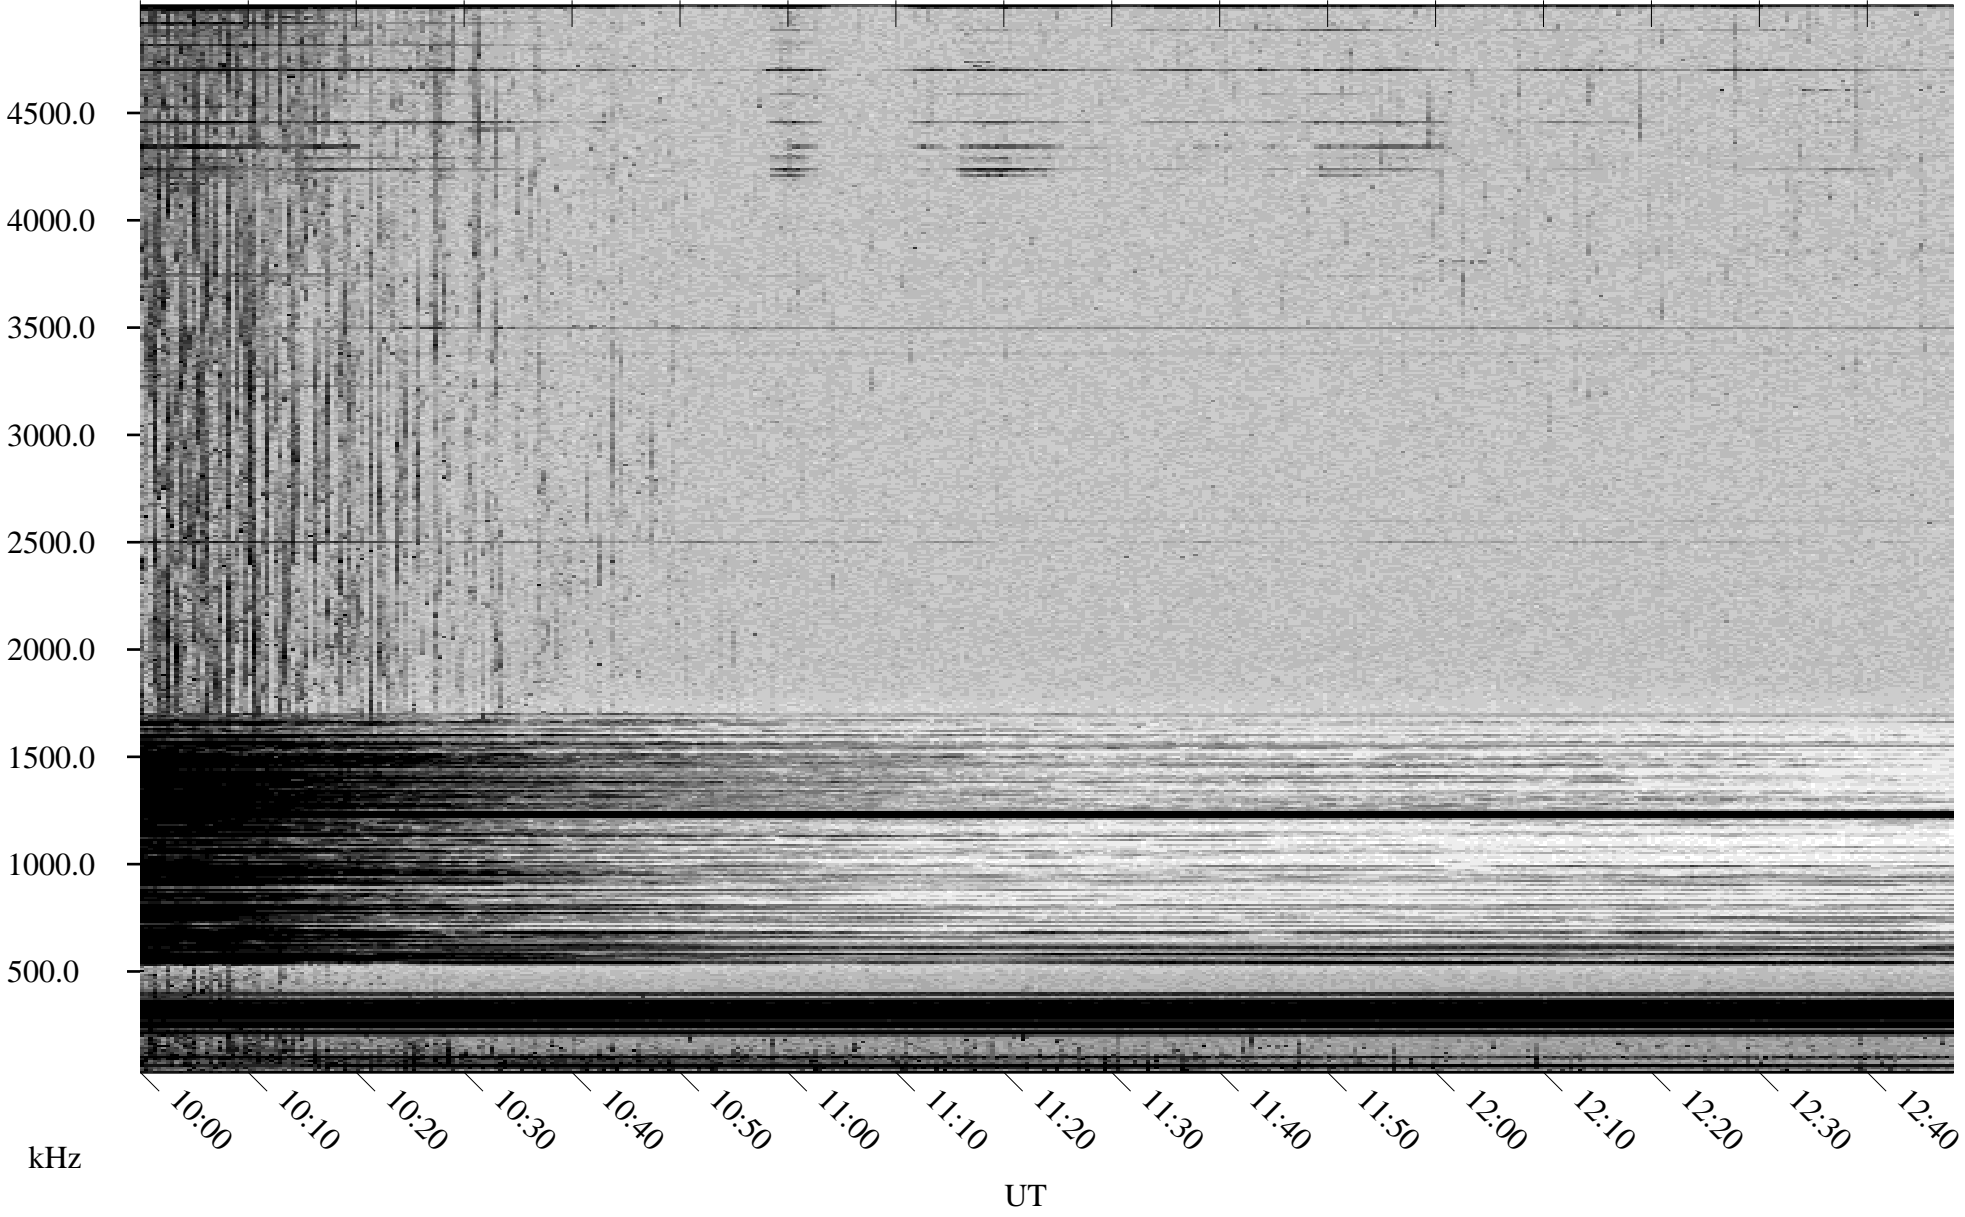

05/02/2001 Churchill, Manitoba

Linear Scale Black = 161 White = 15

ch01122l.r00m max_12

Page 1

05/02/2001 Churchill, Manitoba

Linear Scale Black = 161 White = 15

ch01122l.r00m max_12

Page 2

05/03/2001 Churchill, Manitoba

Linear Scale Black = 161 White = 15

ch01122l.r00m max_12

Page 3

05/03/2001 Churchill, Manitoba

Linear Scale Black = 161 White = 15

ch01122l.r00m max_12

Page 4

05/03/2001 Churchill, Manitoba

Linear Scale Black = 161 White = 15

ch01122l.r00m max_12

Page 5

05/03/2001 Churchill, Manitoba

Linear Scale Black = 161 White = 15

ch01122l.r00m max_12

05/03/2001 Churchill, Manitoba

Linear Scale Black = 161 White = 15

ch01122l.r00m max_12

Page 7

05/03/2001 Churchill, Manitoba

Linear Scale Black = 161 White = 15

ch01122l.r00m max_12

Page 8