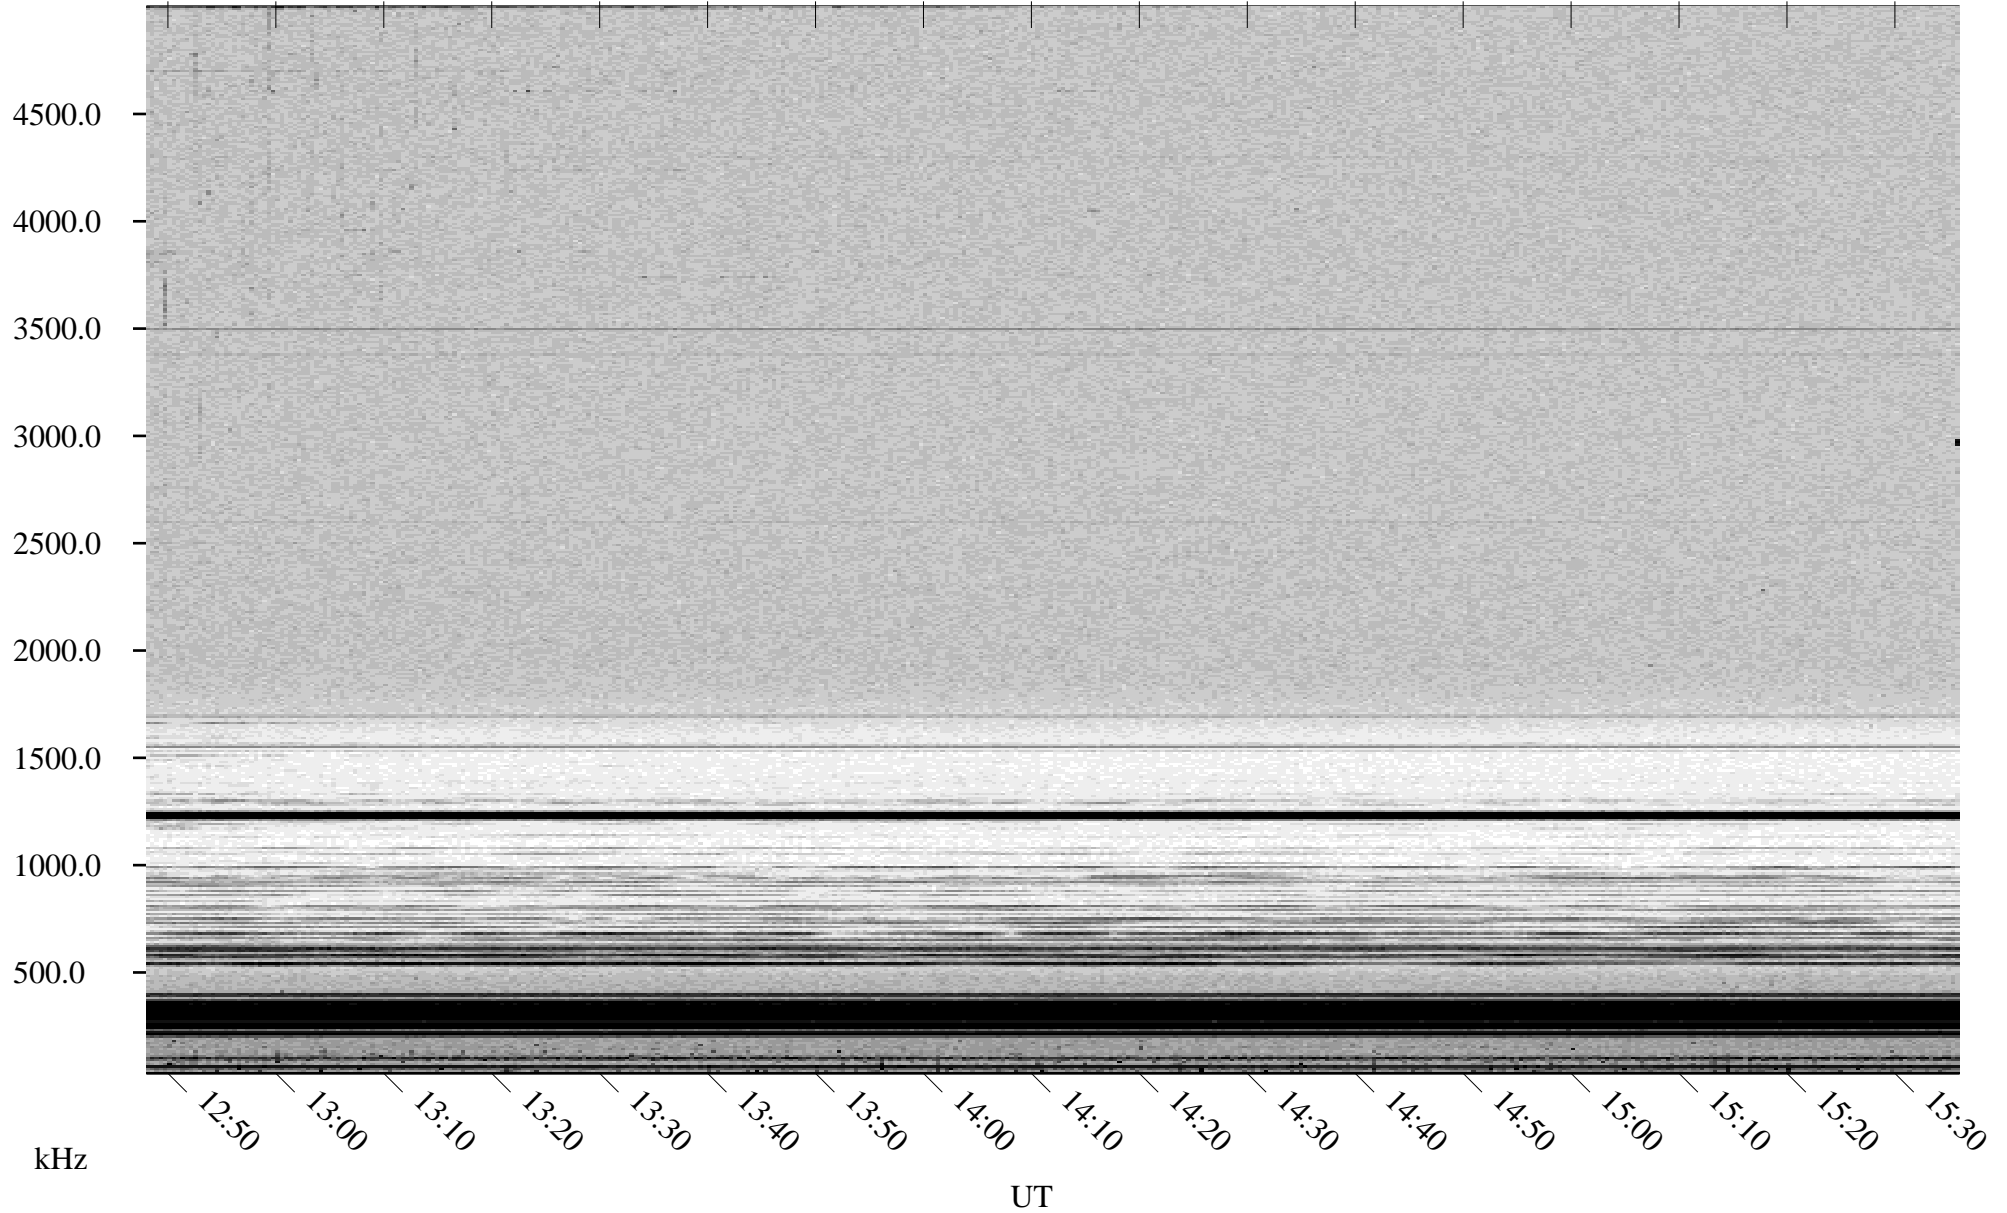

05/02/2001 Churchill, Manitoba

Linear Scale Black = 161 White = 15

ch01122l.r00m max_12

Page 1

05/02/2001 Churchill, Manitoba

Linear Scale Black = 161 White = 15

ch01122l.r00m max_12

Page 2

05/03/2001 Churchill, Manitoba

Linear Scale Black = 161 White = 15

ch01122l.r00m max_12

Page 3

05/03/2001 Churchill, Manitoba

Linear Scale Black = 161 White = 15

ch01122l.r00m max_12

Page 4

05/03/2001 Churchill, Manitoba

Linear Scale Black = 161 White = 15

ch01122l.r00m max_12

Page 5

05/03/2001 Churchill, Manitoba

Linear Scale Black = 161 White = 15

ch01122l.r00m max_12

05/03/2001 Churchill, Manitoba

Linear Scale Black = 161 White = 15

ch01122l.r00m max_12

Page 7

05/03/2001 Churchill, Manitoba

Linear Scale Black = 161 White = 15

ch01122l.r00m max_12

Page 8