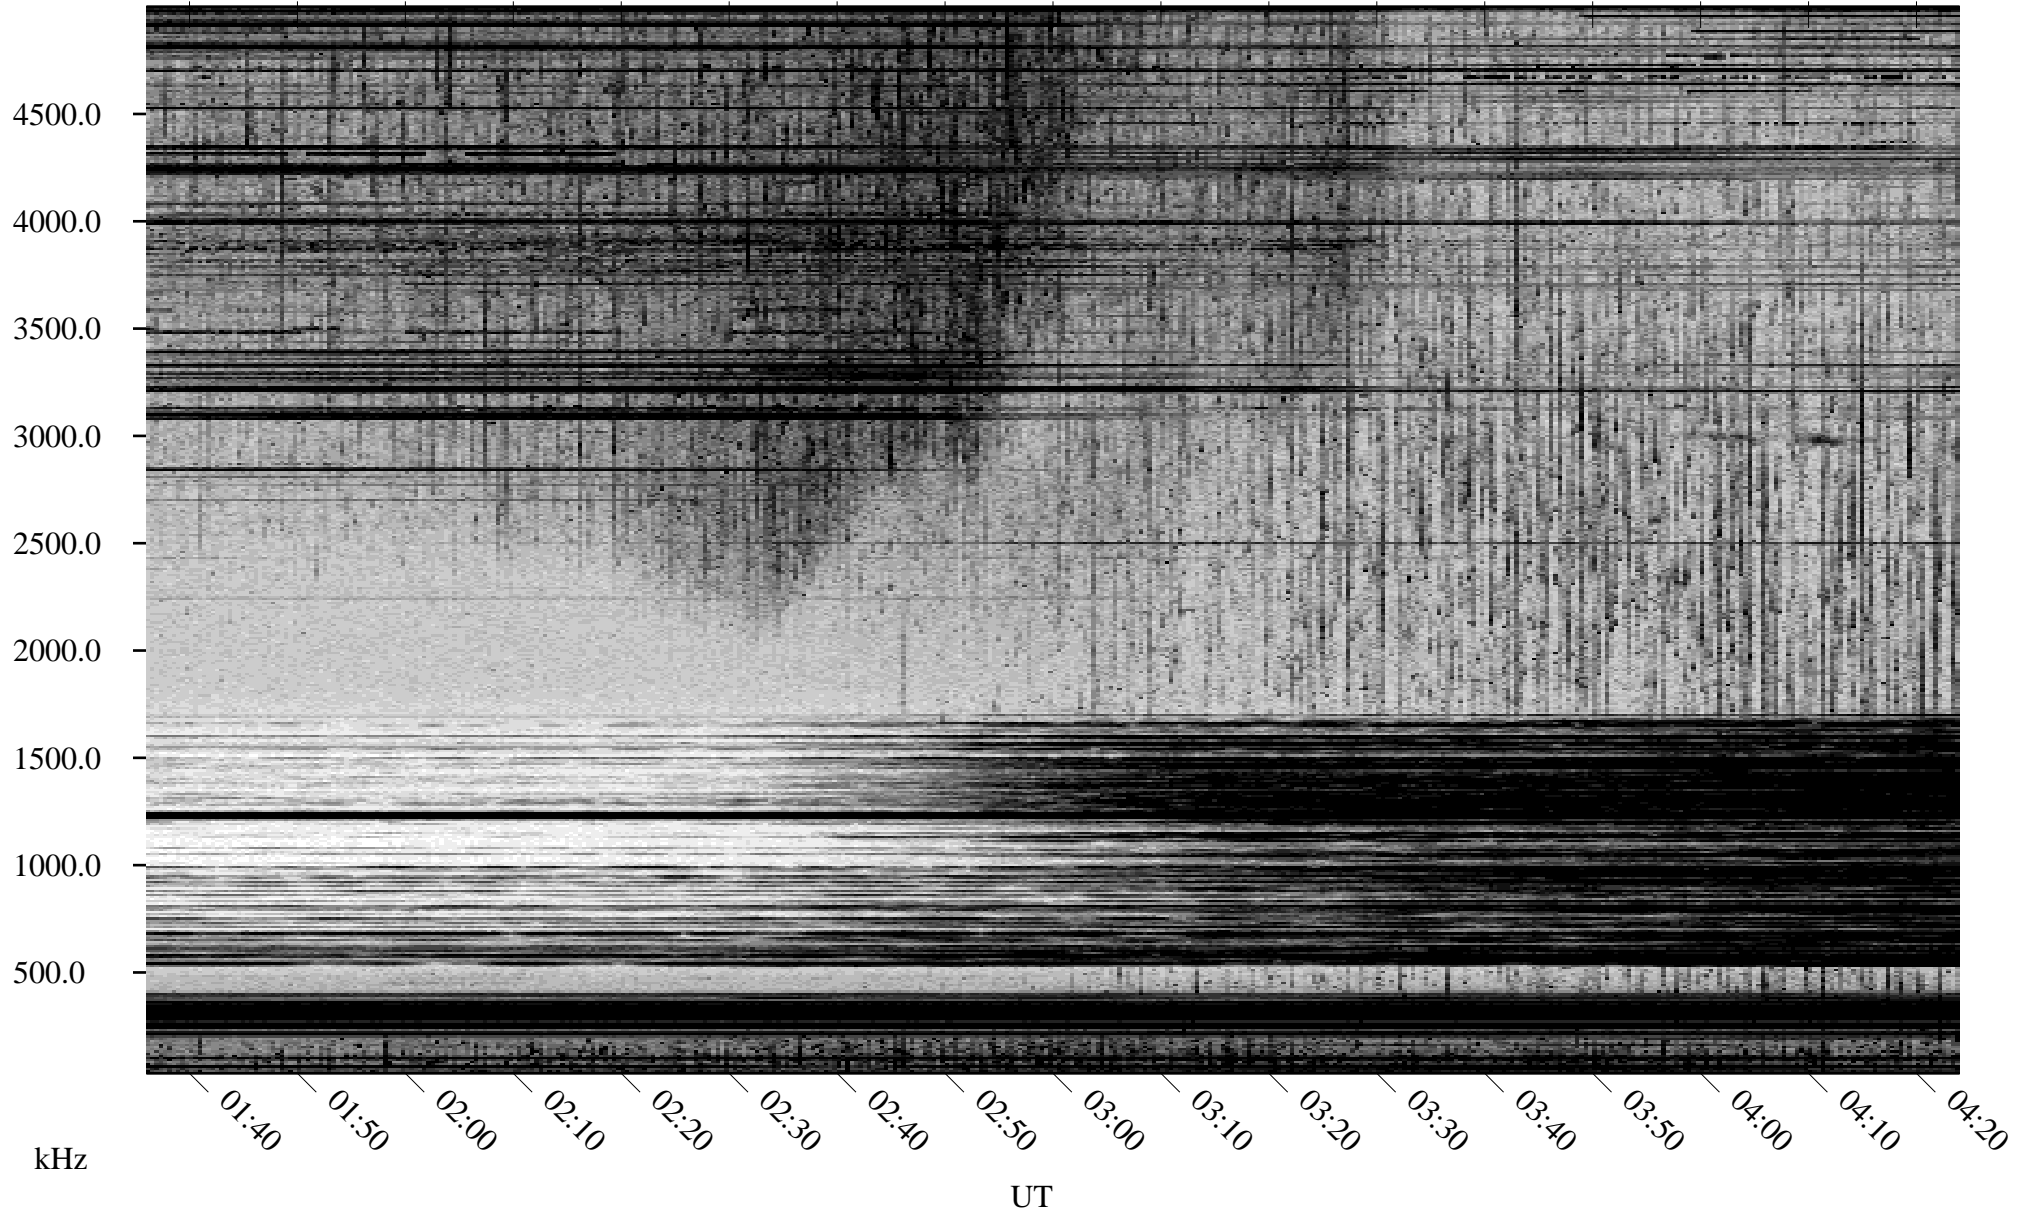

05/03/2001 Churchill, Manitoba

Linear Scale Black = 161 White = 15

ch01123l.r01m max_12

Page 1

05/03/2001 Churchill, Manitoba

Linear Scale Black = 161 White = 15

ch01123l.r01m max_12

Page 2

05/04/2001 Churchill, Manitoba

Linear Scale Black = 161 White = 15

ch01123l.r01m max_12

Page 3

05/04/2001 Churchill, Manitoba

Linear Scale Black = 161 White = 15

ch01123l.r01m max_12

Page 4

05/04/2001 Churchill, Manitoba

Linear Scale Black = 161 White = 15

ch01123l.r01m max_12

Page 5

05/04/2001 Churchill, Manitoba

Linear Scale Black = 161 White = 15

ch01123l.r01m max_12

Page 6

05/04/2001 Churchill, Manitoba

Linear Scale Black = 161 White = 15

ch01123l.r01m max_12

Page 7

05/04/2001 Churchill, Manitoba

Linear Scale Black = 161 White = 15

ch01123l.r01m max_12

Page 8