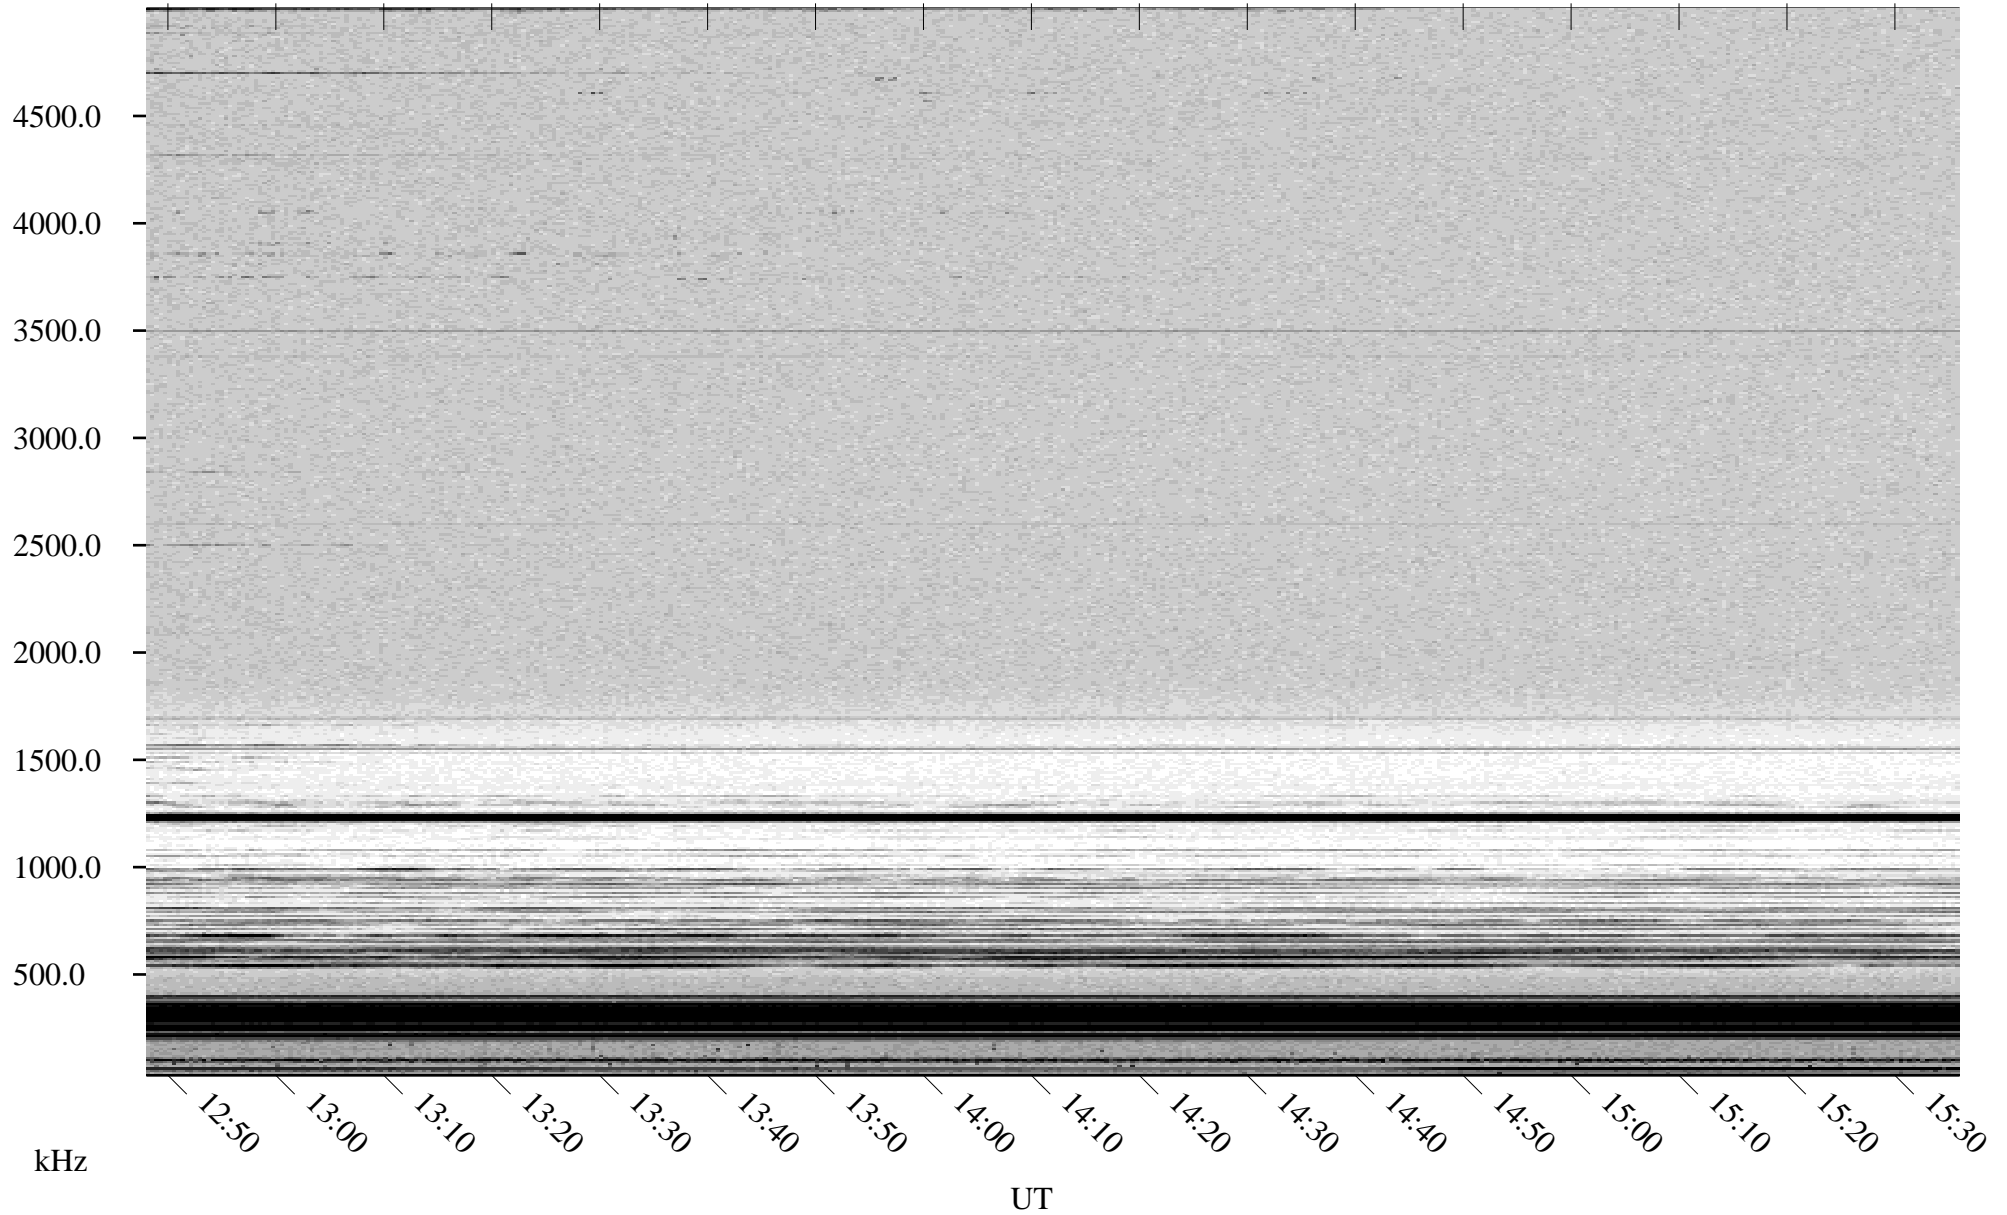

05/04/2001 Churchill, Manitoba

Linear Scale Black = 161 White = 15

ch01123l.r01m max_12

Page 5

05/04/2001 Churchill, Manitoba

Linear Scale Black = 161 White = 15

ch01123l.r01m max_12

Page 6

05/04/2001 Churchill, Manitoba

Linear Scale Black = 161 White = 15

ch01123l.r01m max_12

Page 7

05/04/2001 Churchill, Manitoba

Linear Scale Black = 161 White = 15

ch01123l.r01m max_12

Page 8