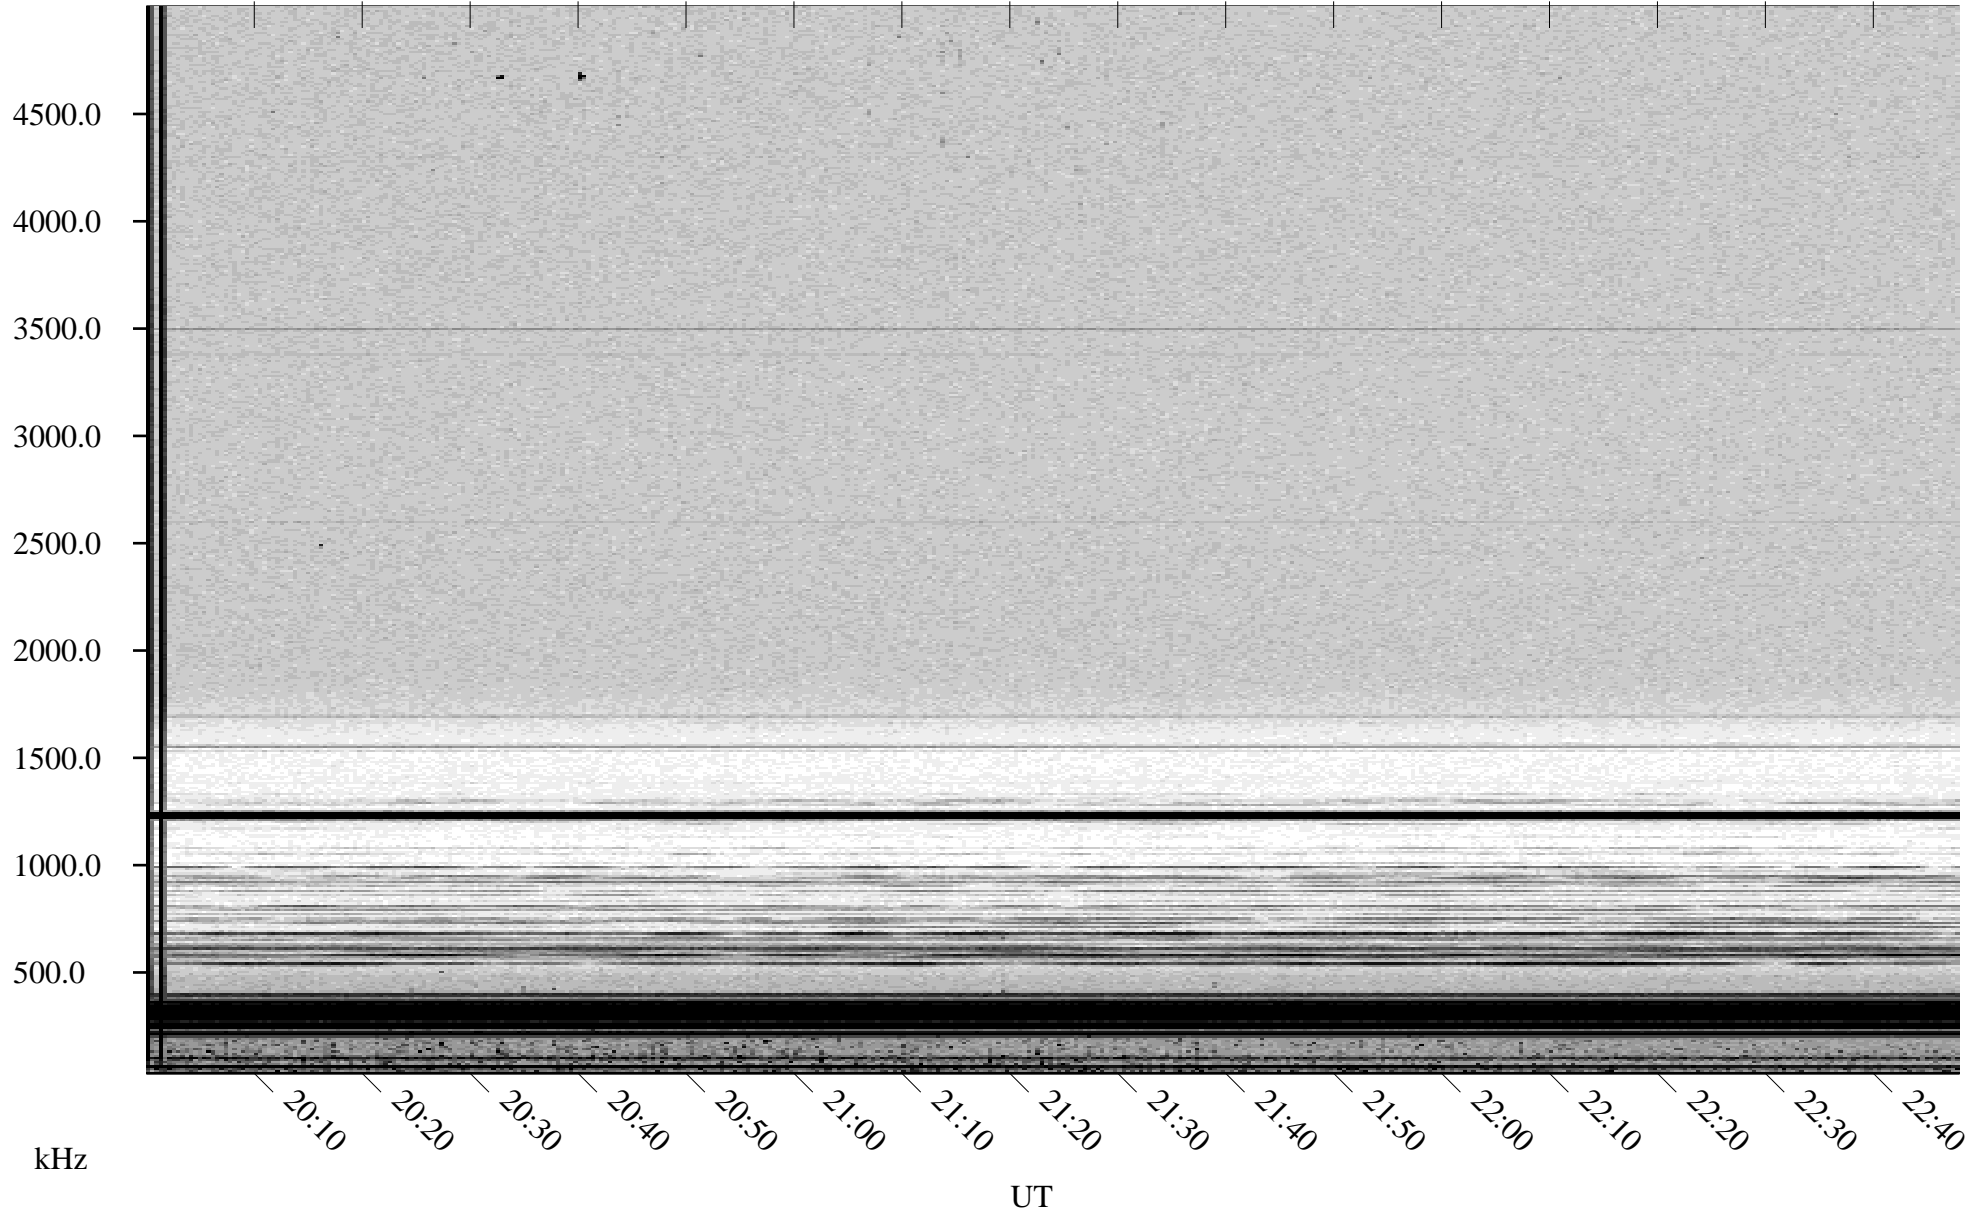

05/03/2001 Churchill, Manitoba

Linear Scale Black = 161 White = 15

ch01123l.r01m max_12

Page 1

05/03/2001 Churchill, Manitoba

Linear Scale Black = 161 White = 15

ch01123l.r01m max_12

Page 2

05/04/2001 Churchill, Manitoba

Linear Scale Black = 161 White = 15

ch01123l.r01m max_12

Page 3

05/04/2001 Churchill, Manitoba

Linear Scale Black = 161 White = 15

ch01123l.r01m max_12

Page 4

05/04/2001 Churchill, Manitoba

Linear Scale Black = 161 White = 15

ch01123l.r01m max_12

Page 5

05/04/2001 Churchill, Manitoba

Linear Scale Black = 161 White = 15

ch01123l.r01m max_12

Page 6

05/04/2001 Churchill, Manitoba

Linear Scale Black = 161 White = 15

ch01123l.r01m max_12

Page 7

05/04/2001 Churchill, Manitoba

Linear Scale Black = 161 White = 15

ch01123l.r01m max_12

Page 8