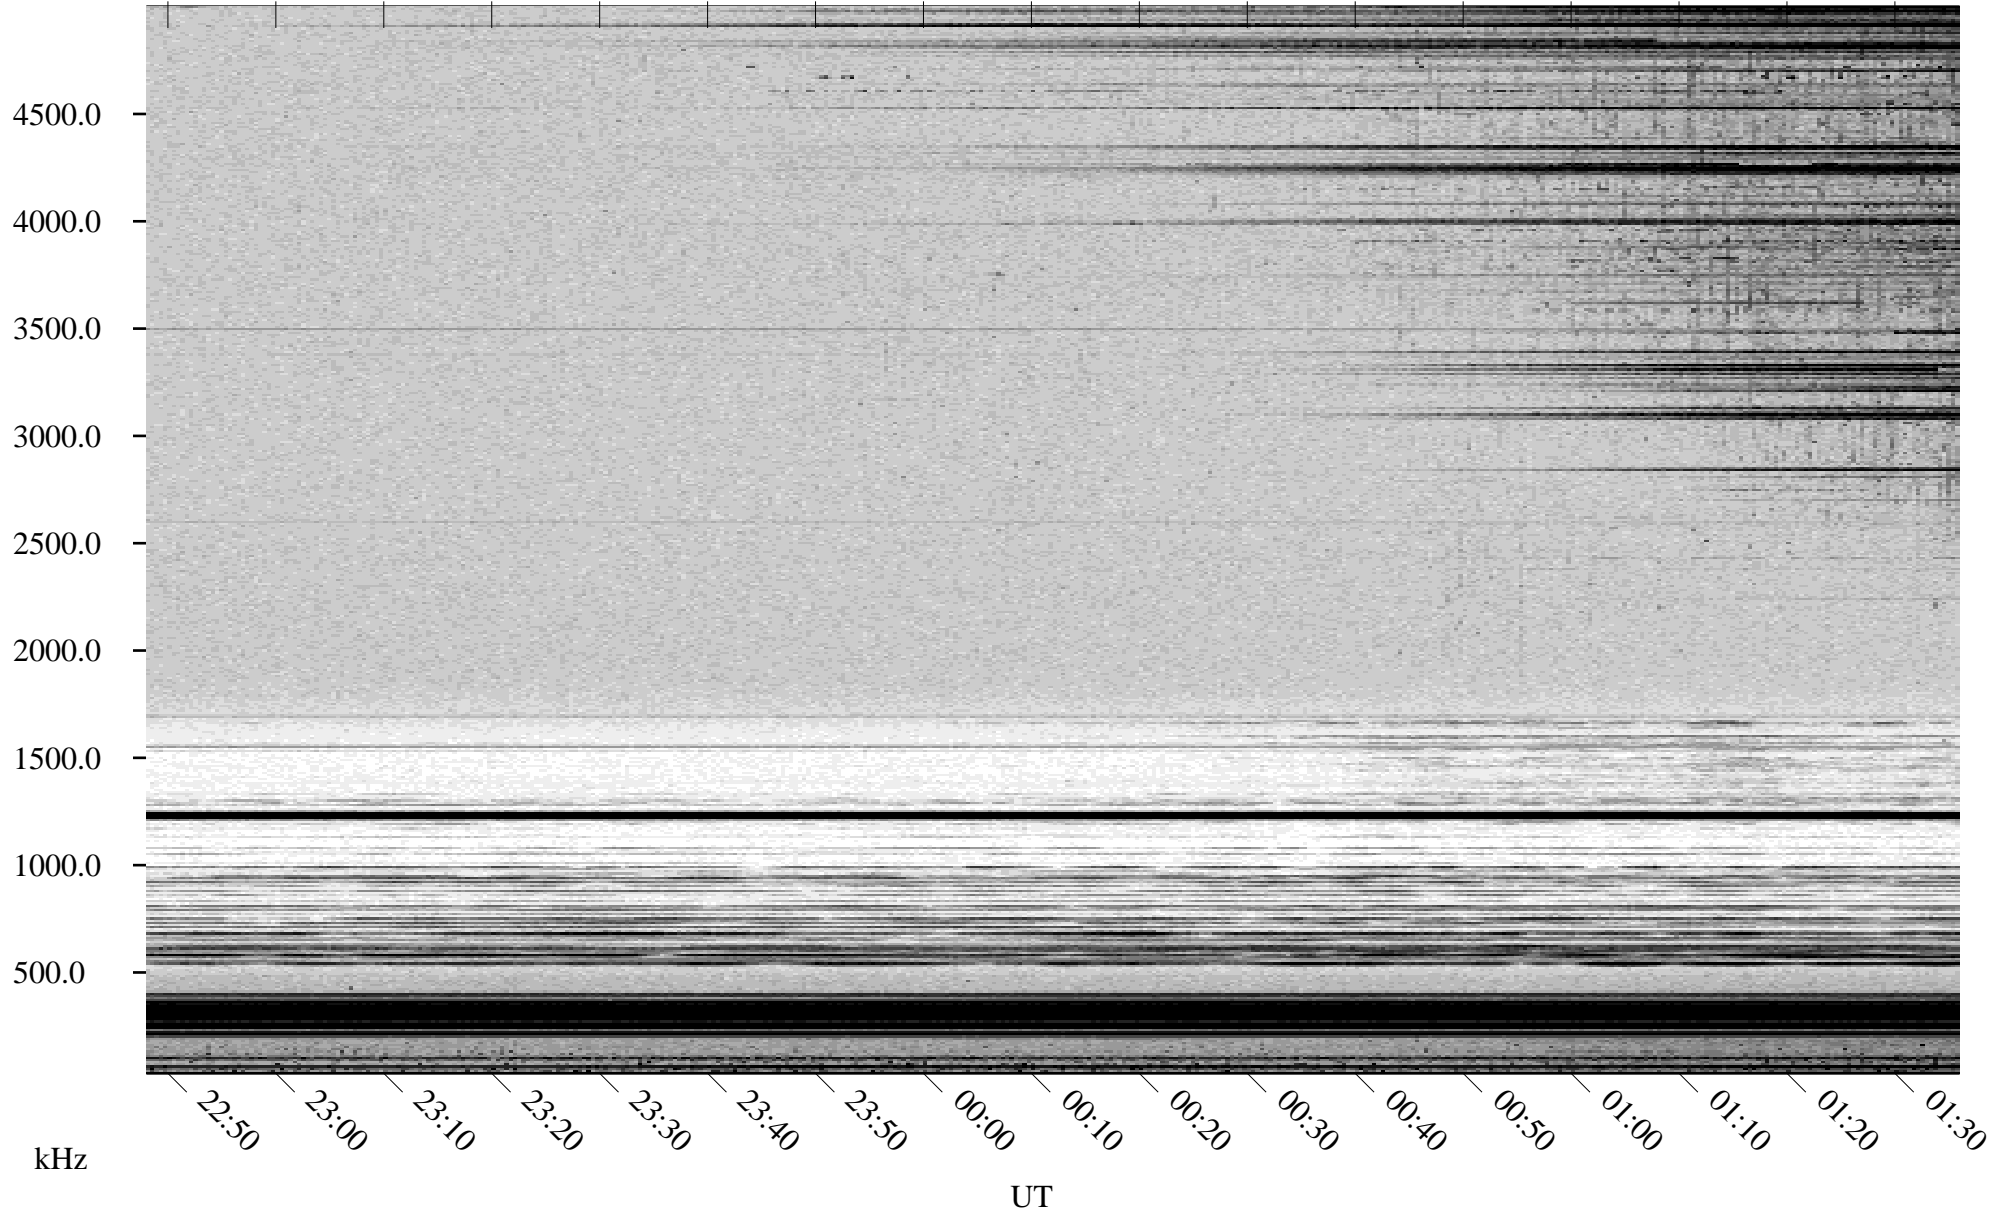

05/03/2001 Churchill, Manitoba

Linear Scale Black = 161 White = 15

ch01123l.r01m max_12

Page 1

05/03/2001 Churchill, Manitoba

Linear Scale Black = 161 White = 15

ch01123l.r01m max_12

Page 2

05/04/2001 Churchill, Manitoba

Linear Scale Black = 161 White = 15

ch01123l.r01m max_12

Page 3

05/04/2001 Churchill, Manitoba

Linear Scale Black = 161 White = 15

ch01123l.r01m max_12

Page 4

05/04/2001 Churchill, Manitoba

Linear Scale Black = 161 White = 15

ch01123l.r01m max_12

Page 5

05/04/2001 Churchill, Manitoba

Linear Scale Black = 161 White = 15

ch01123l.r01m max_12

Page 6

05/04/2001 Churchill, Manitoba

Linear Scale Black = 161 White = 15

ch01123l.r01m max_12

Page 7

05/04/2001 Churchill, Manitoba

Linear Scale Black = 161 White = 15

ch01123l.r01m max_12

Page 8