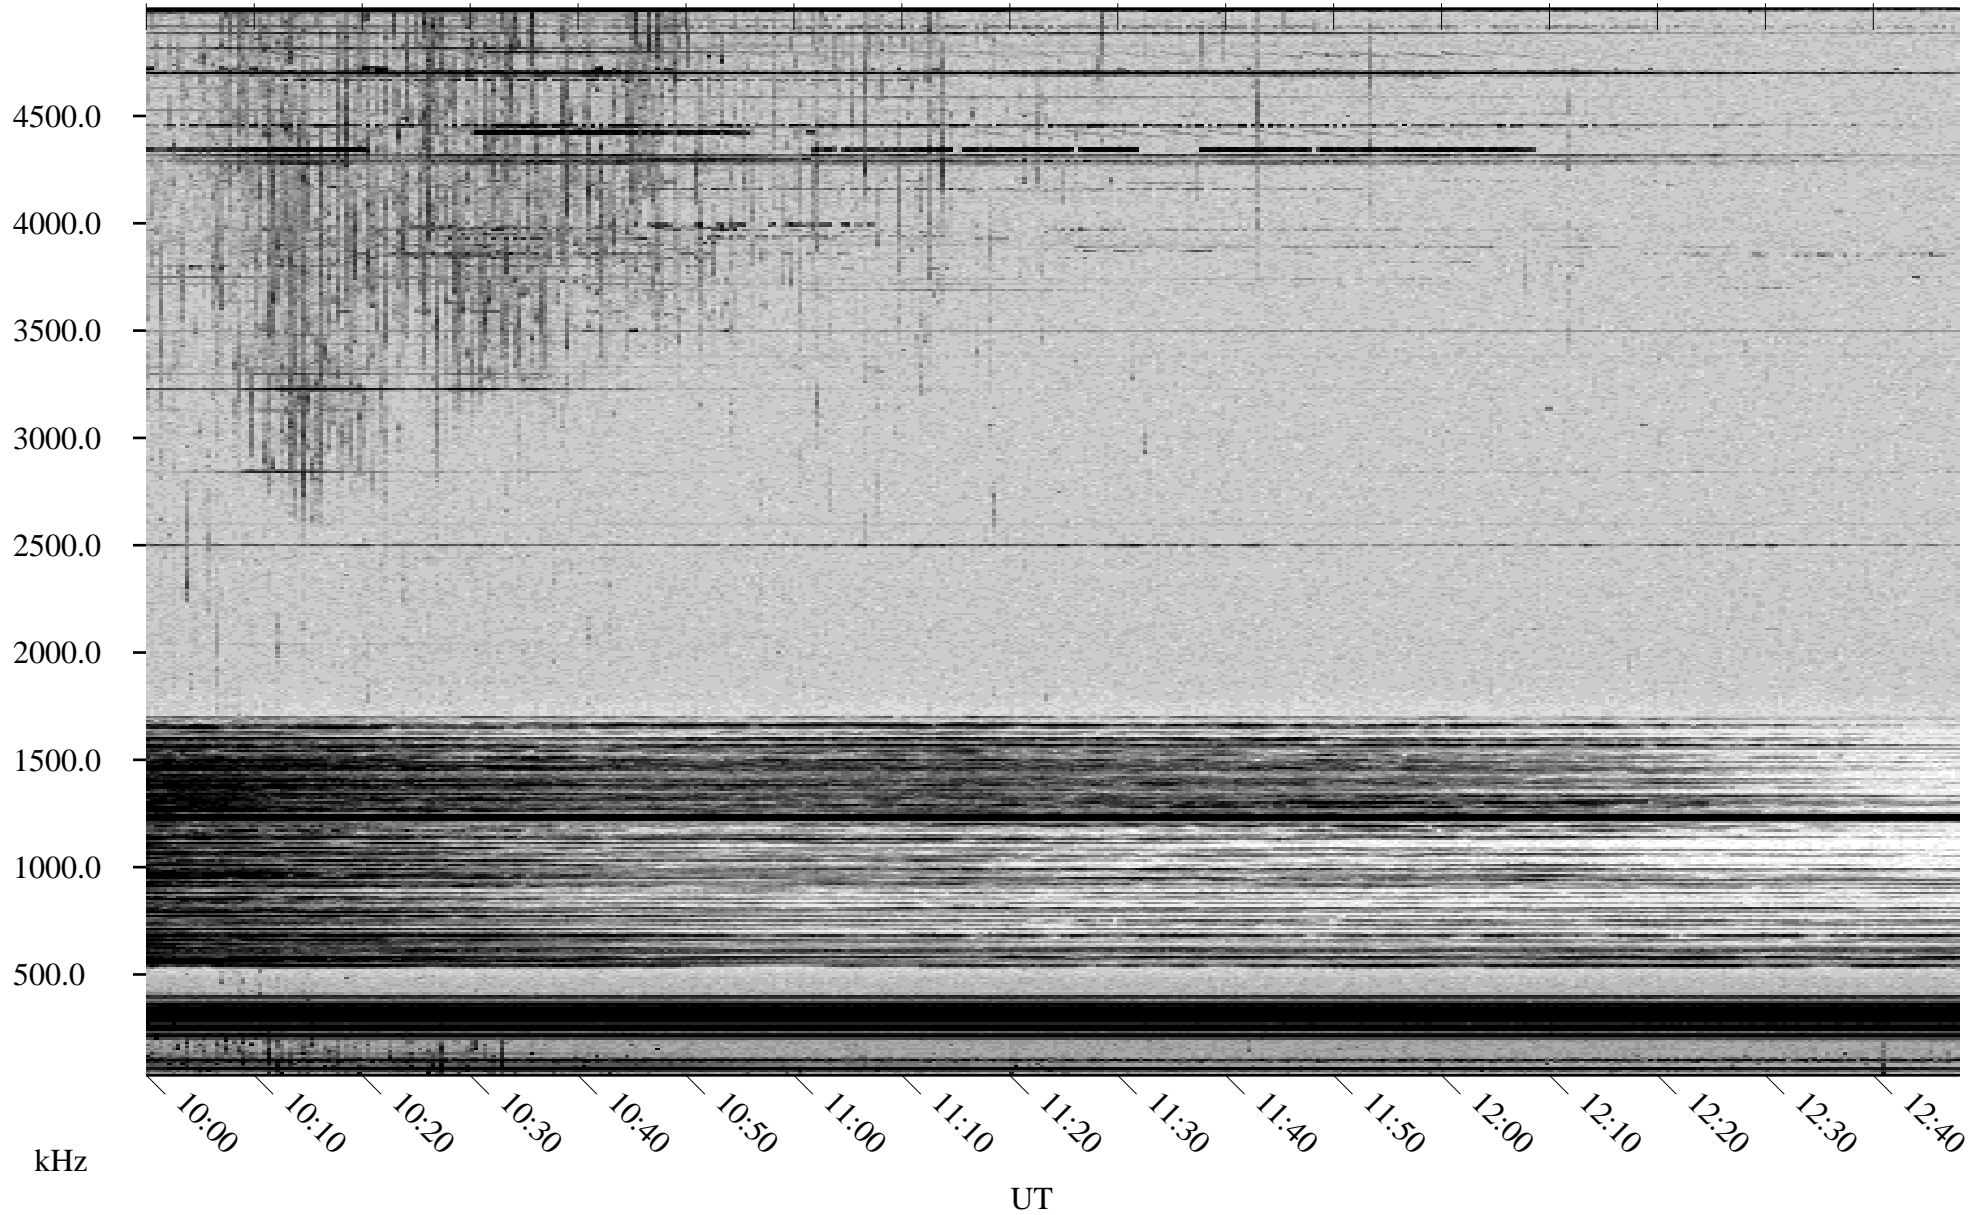

05/03/2001 Churchill, Manitoba

Linear Scale Black = 161 White = 15

ch01123l.r01m max_12

Page 1

05/03/2001 Churchill, Manitoba

Linear Scale Black = 161 White = 15

ch01123l.r01m max_12

Page 2

05/04/2001 Churchill, Manitoba

Linear Scale Black = 161 White = 15

ch01123l.r01m max_12

Page 3

05/04/2001 Churchill, Manitoba

Linear Scale Black = 161 White = 15

ch01123l.r01m max_12

Page 4

05/04/2001 Churchill, Manitoba

Linear Scale Black = 161 White = 15

ch01123l.r01m max_12

Page 5

05/04/2001 Churchill, Manitoba

Linear Scale Black = 161 White = 15

ch01123l.r01m max_12

Page 6

05/04/2001 Churchill, Manitoba

Linear Scale Black = 161 White = 15

ch01123l.r01m max_12

Page 7

05/04/2001 Churchill, Manitoba

Linear Scale Black = 161 White = 15

ch01123l.r01m max_12

Page 8