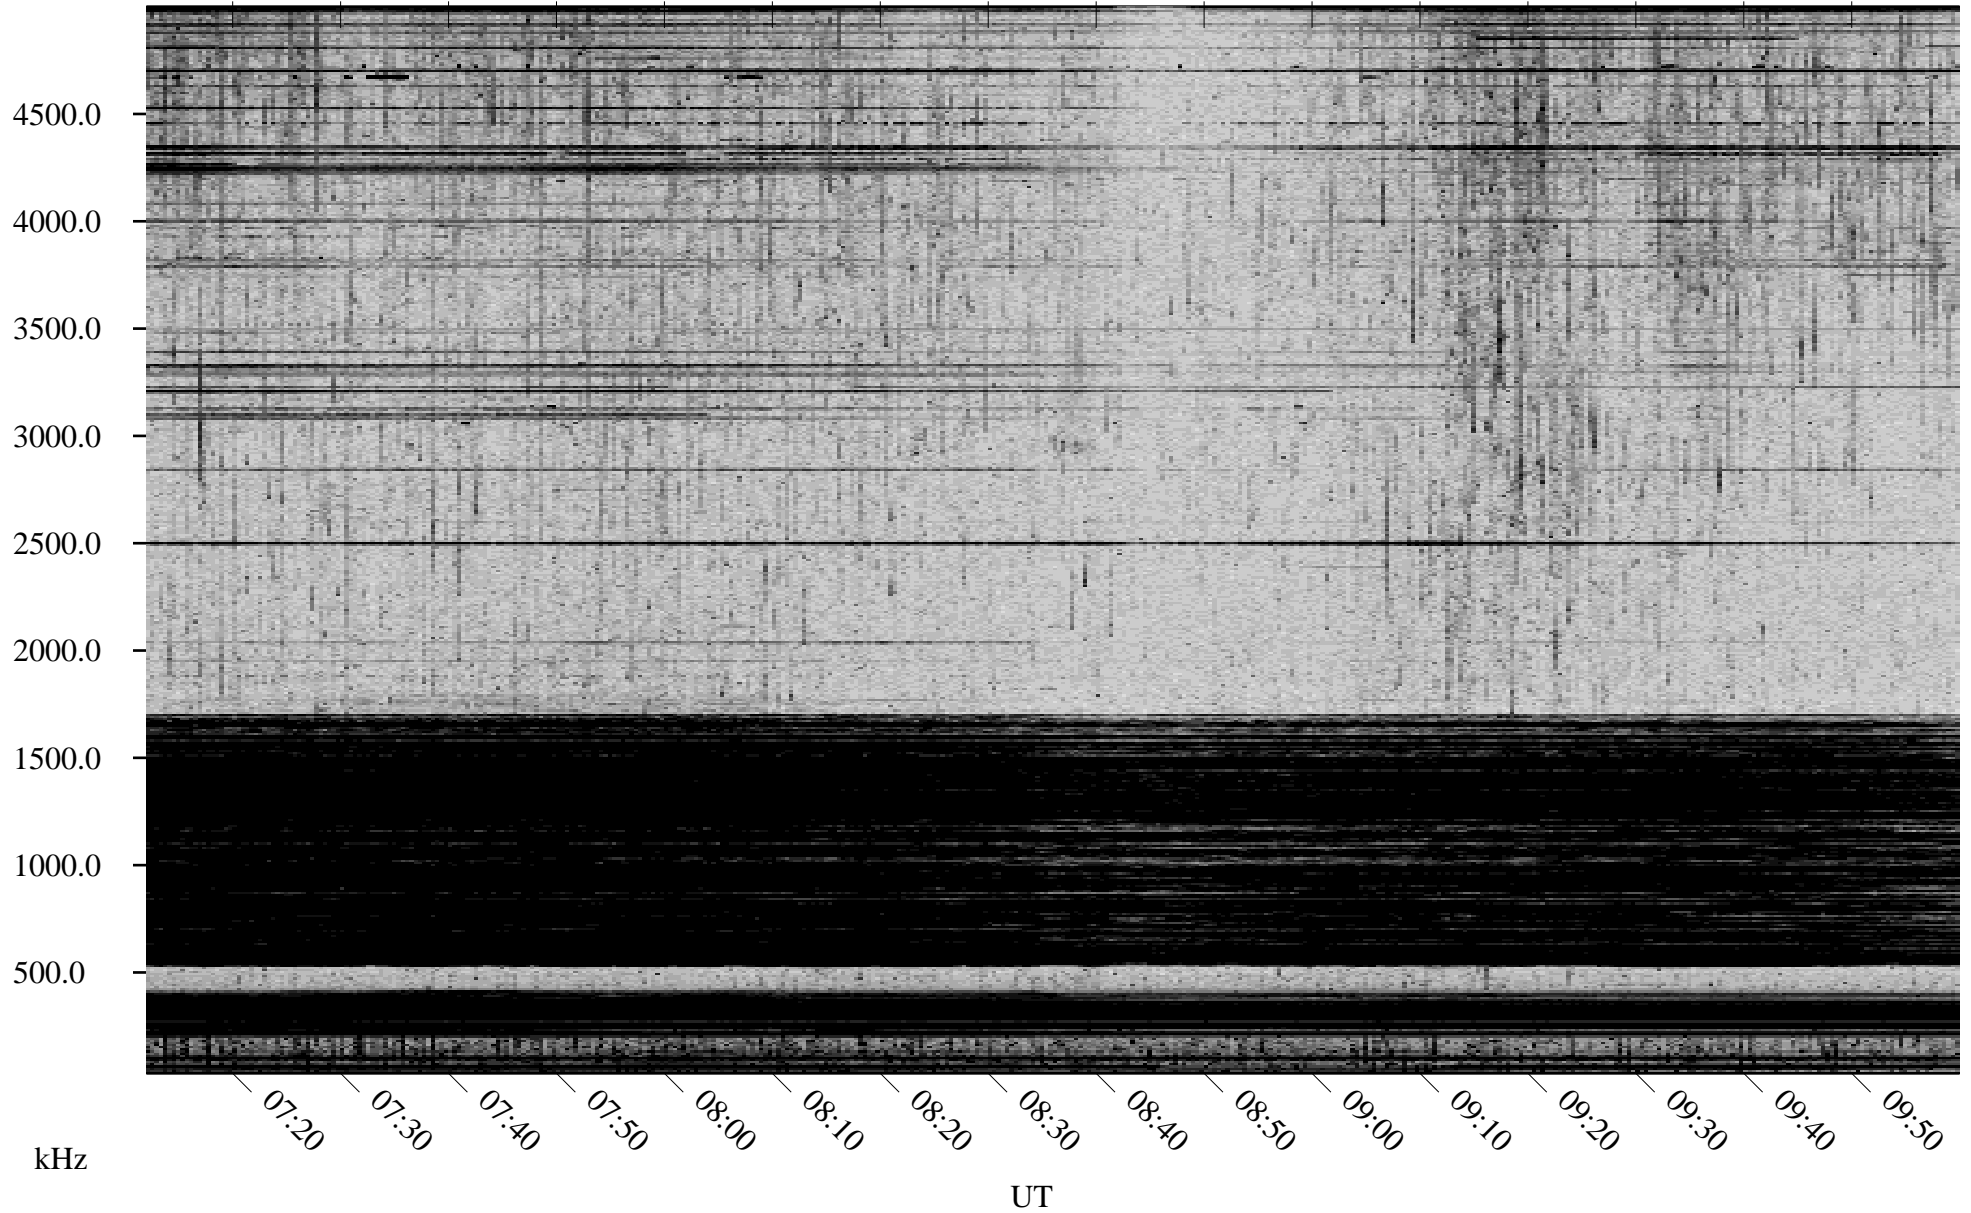

05/03/2001 Churchill, Manitoba

Linear Scale Black = 161 White = 15

ch01123l.r01m max_12

Page 1

05/03/2001 Churchill, Manitoba

Linear Scale Black = 161 White = 15

ch01123l.r01m max_12

Page 2

05/04/2001 Churchill, Manitoba

Linear Scale Black = 161 White = 15

ch01123l.r01m max_12

Page 3

05/04/2001 Churchill, Manitoba

Linear Scale Black = 161 White = 15

ch01123l.r01m max_12

Page 4

05/04/2001 Churchill, Manitoba

Linear Scale Black = 161 White = 15

ch01123l.r01m max_12

Page 5

05/04/2001 Churchill, Manitoba

Linear Scale Black = 161 White = 15

ch01123l.r01m max_12

Page 6

05/04/2001 Churchill, Manitoba

Linear Scale Black = 161 White = 15

ch01123l.r01m max_12

Page 7

05/04/2001 Churchill, Manitoba

Linear Scale Black = 161 White = 15

ch01123l.r01m max_12

Page 8