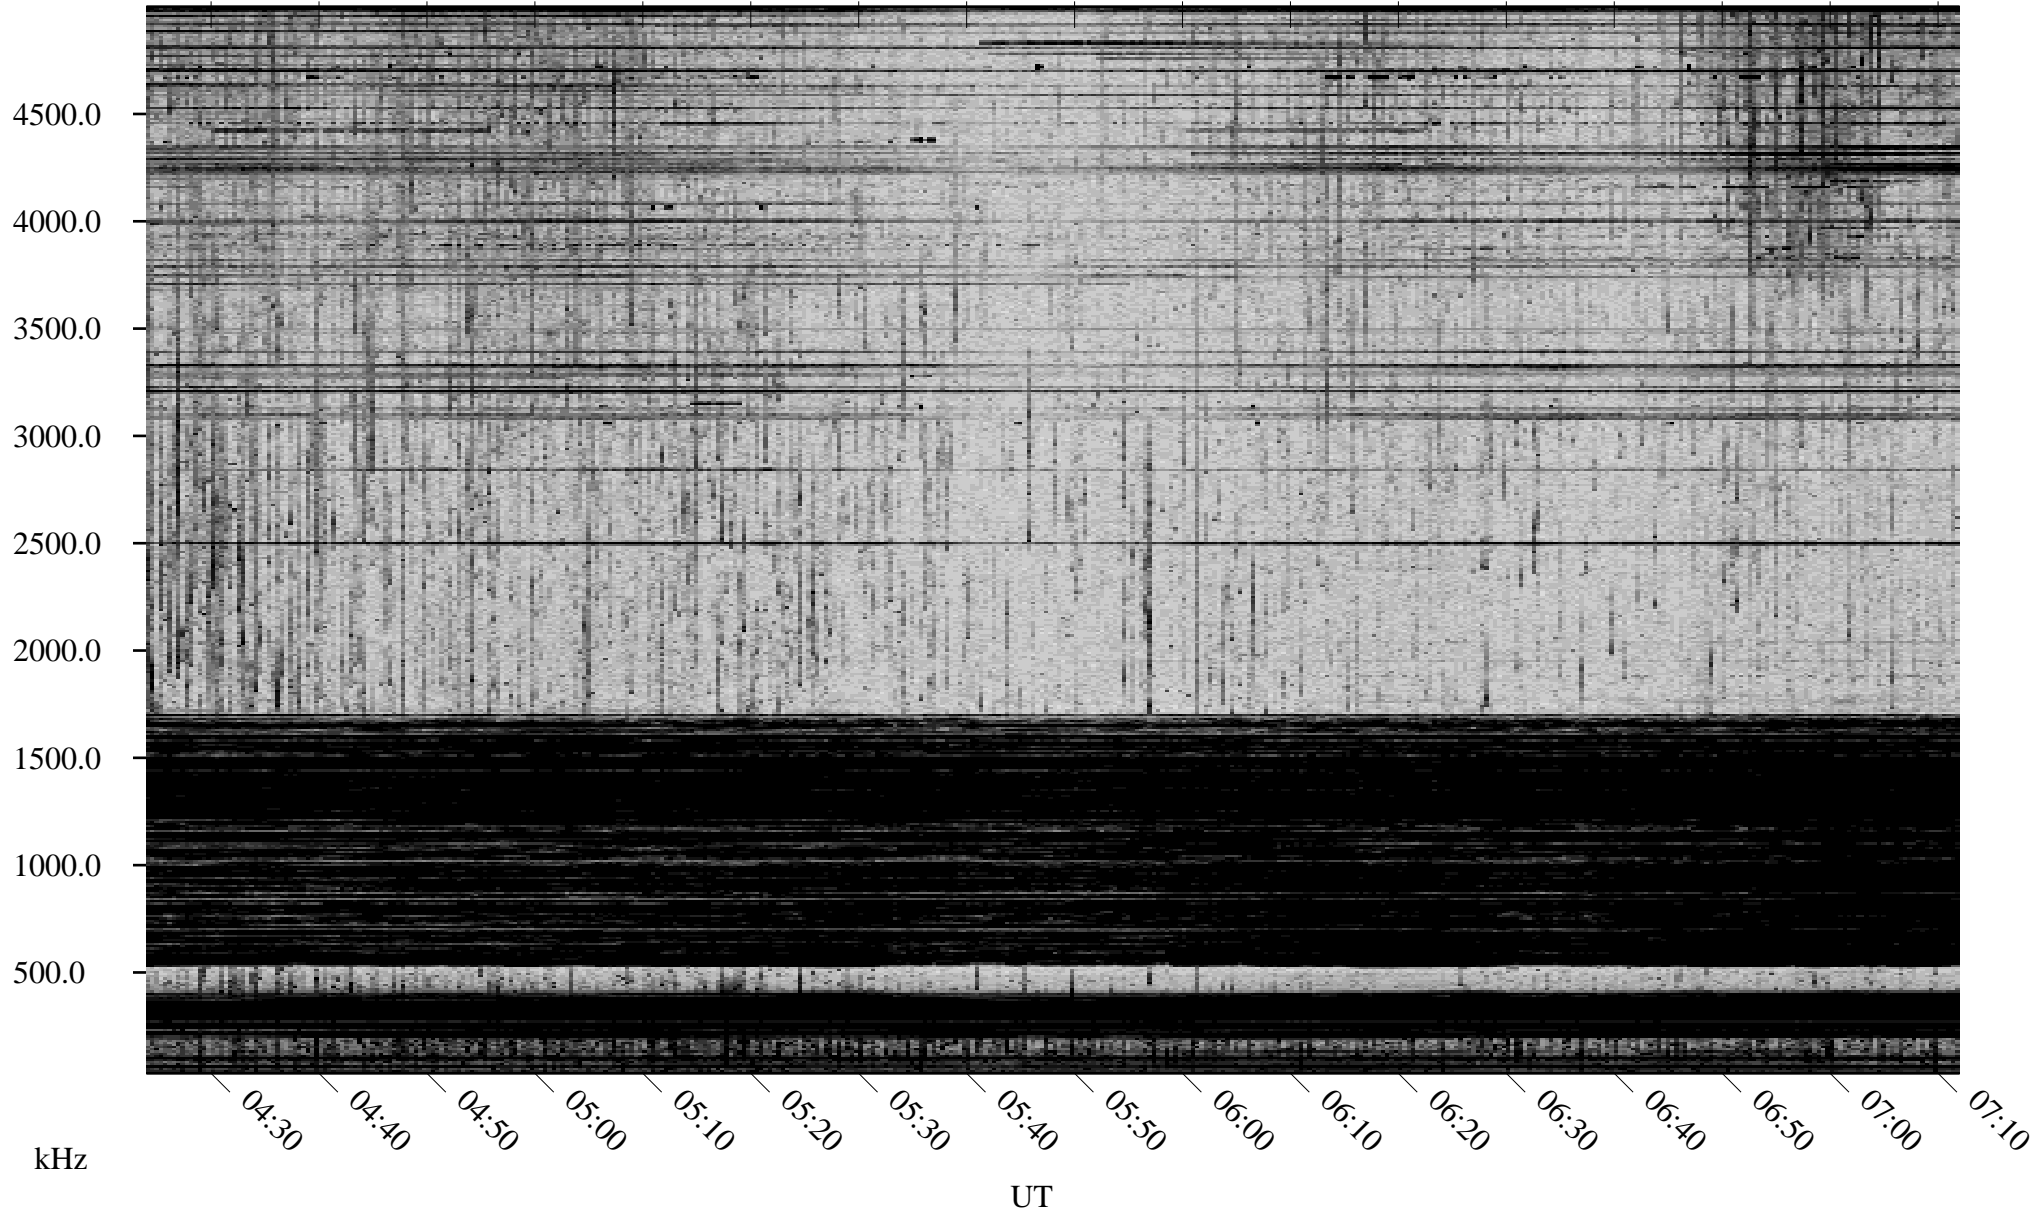

05/03/2001 Churchill, Manitoba

Linear Scale Black = 161 White = 15

ch01123l.r01m max_12

Page 1

05/03/2001 Churchill, Manitoba

Linear Scale Black = 161 White = 15

ch01123l.r01m max_12

Page 2

05/04/2001 Churchill, Manitoba

Linear Scale Black = 161 White = 15

ch01123l.r01m max_12

Page 3

05/04/2001 Churchill, Manitoba

Linear Scale Black = 161 White = 15

ch01123l.r01m max_12

Page 4

05/04/2001 Churchill, Manitoba

Linear Scale Black = 161 White = 15

ch01123l.r01m max_12

Page 5

05/04/2001 Churchill, Manitoba

Linear Scale Black = 161 White = 15

ch01123l.r01m max_12

Page 6

05/04/2001 Churchill, Manitoba

Linear Scale Black = 161 White = 15

ch01123l.r01m max_12

Page 7

05/04/2001 Churchill, Manitoba

Linear Scale Black = 161 White = 15

ch01123l.r01m max_12

Page 8