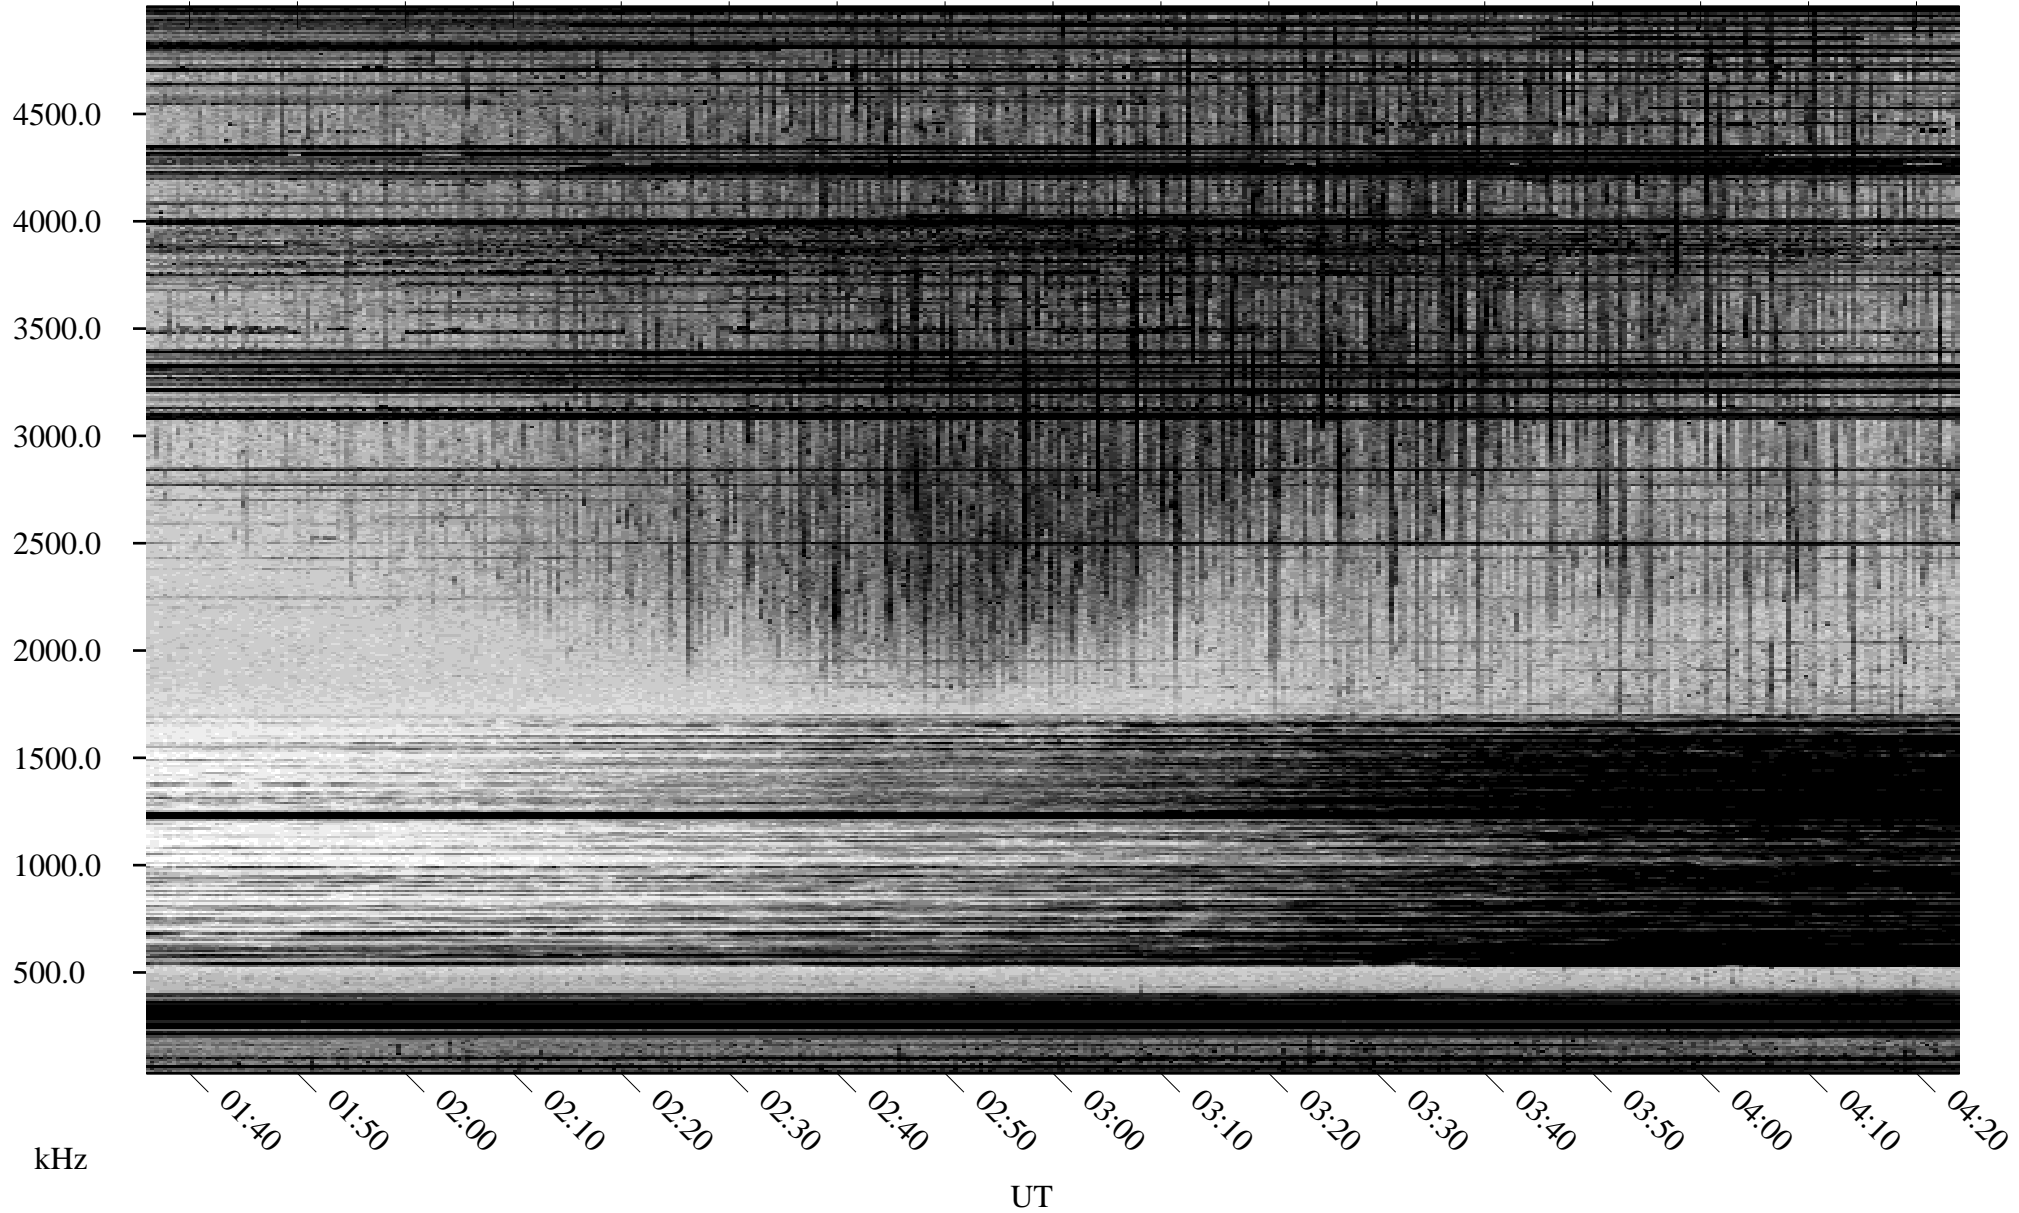

05/04/2001 Churchill, Manitoba

Linear Scale Black = 161 White = 15

ch01124l.r00m max_12

Page 1

05/04/2001 Churchill, Manitoba

Linear Scale Black = 161 White = 15

ch01124l.r00m max_12

Page 2

05/05/2001 Churchill, Manitoba

Linear Scale Black = 161 White = 15

ch01124l.r00m max_12

Page 3

05/05/2001 Churchill, Manitoba

Linear Scale Black = 161 White = 15

ch01124l.r00m max_12

Page 4

05/05/2001 Churchill, Manitoba

Linear Scale Black = 161 White = 15

ch01124l.r00m max_12

Page 5

05/05/2001 Churchill, Manitoba

Linear Scale Black = 161 White = 15

ch01124l.r00m max_12

Page 6

05/05/2001 Churchill, Manitoba

Linear Scale Black = 161 White = 15

ch01124l.r00m max_12

Page 7

05/05/2001 Churchill, Manitoba

Linear Scale Black = 161 White = 15

ch01124l.r00m max_12

Page 8