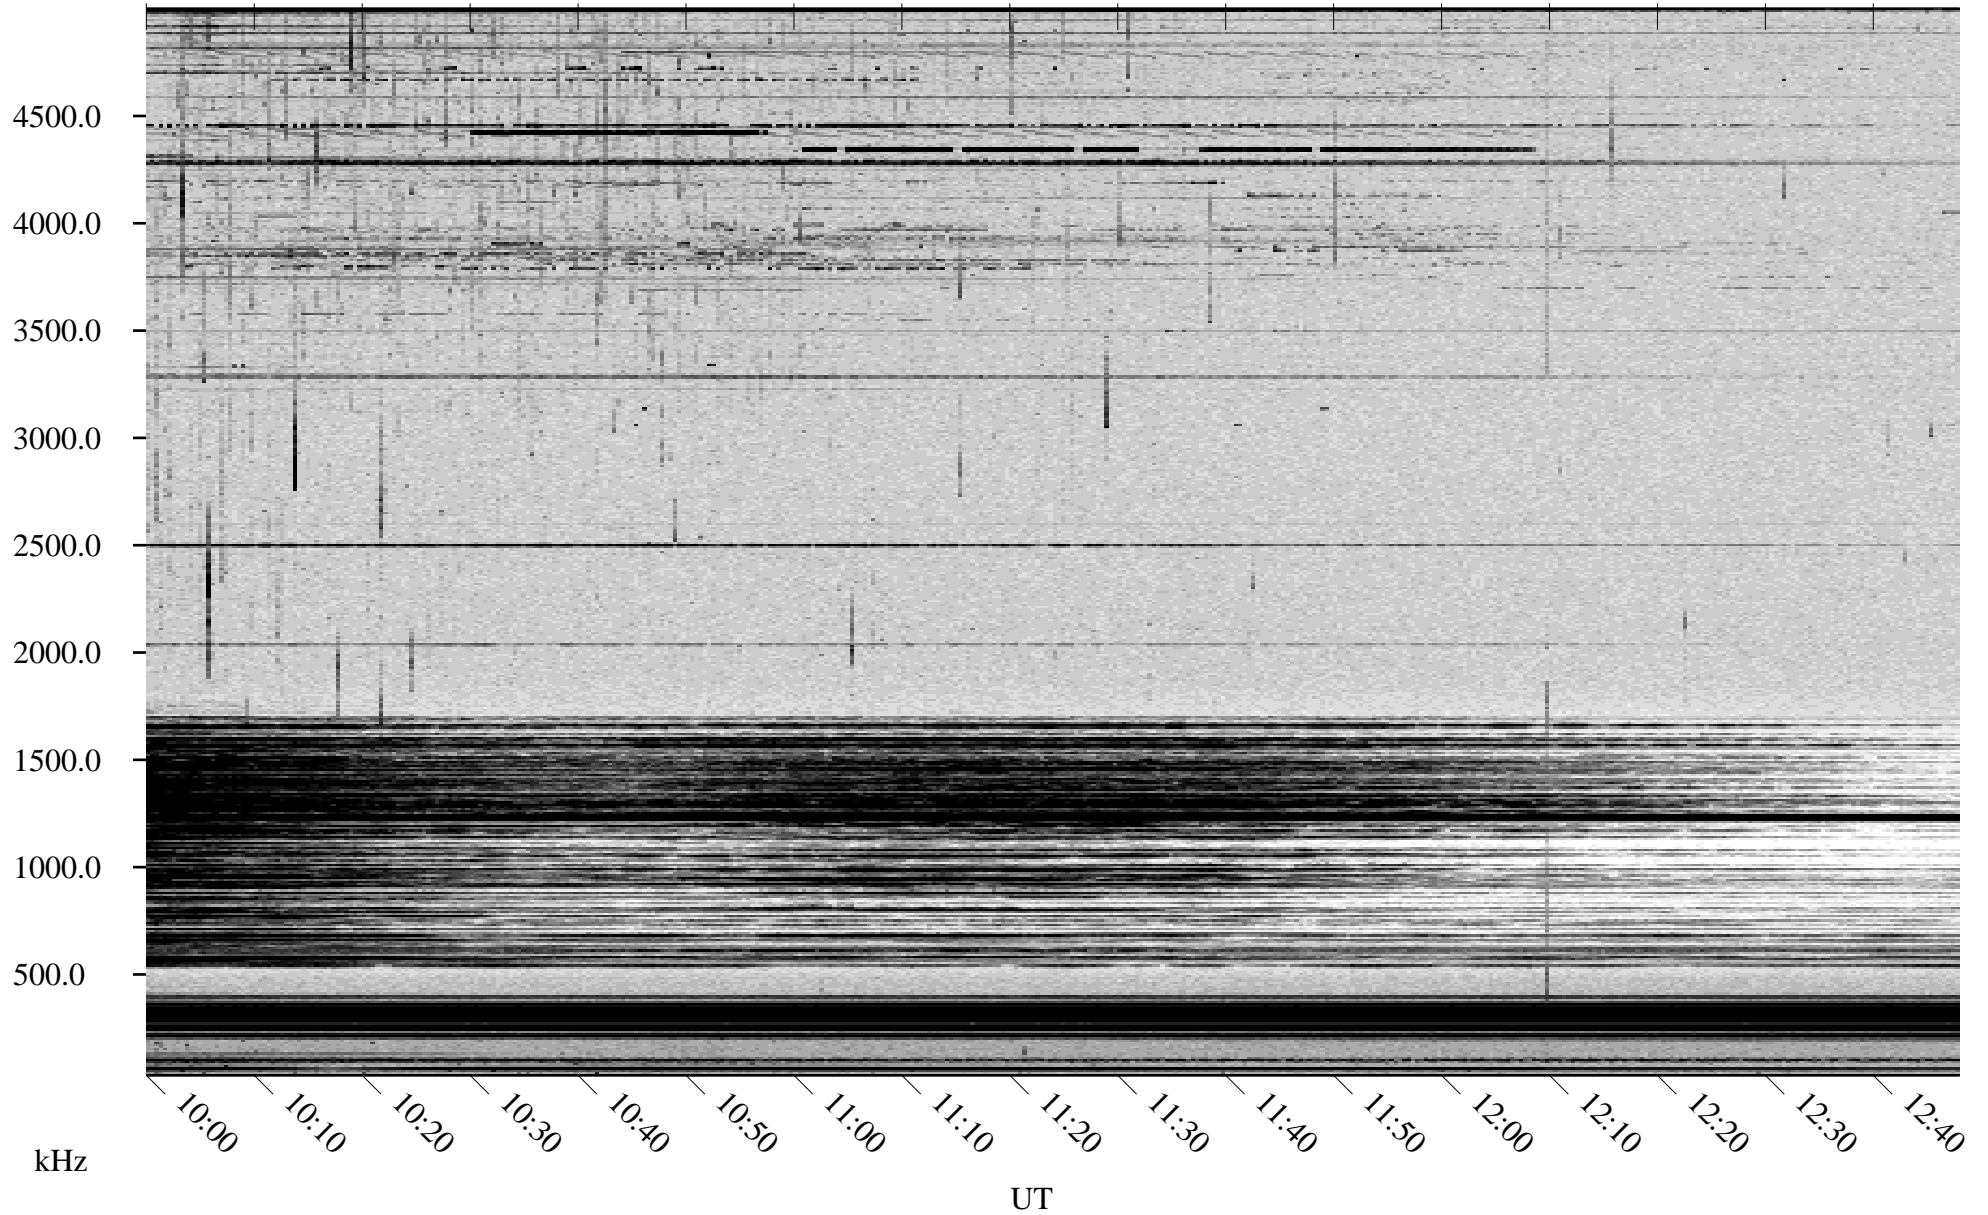

05/04/2001 Churchill, Manitoba

Linear Scale Black = 161 White = 15

ch01124l.r00m max_12

Page 1

05/04/2001 Churchill, Manitoba

Linear Scale Black = 161 White = 15

ch01124l.r00m max_12

Page 2

05/05/2001 Churchill, Manitoba

Linear Scale Black = 161 White = 15

ch01124l.r00m max_12

Page 3

05/05/2001 Churchill, Manitoba

Linear Scale Black = 161 White = 15

ch01124l.r00m max_12

Page 4

05/05/2001 Churchill, Manitoba

Linear Scale Black = 161 White = 15

ch01124l.r00m max_12

Page 5

05/05/2001 Churchill, Manitoba

Linear Scale Black = 161 White = 15

ch01124l.r00m max_12

Page 6

05/05/2001 Churchill, Manitoba

Linear Scale Black = 161 White = 15

ch01124l.r00m max_12

Page 7

05/05/2001 Churchill, Manitoba

Linear Scale Black = 161 White = 15

ch01124l.r00m max_12

Page 8