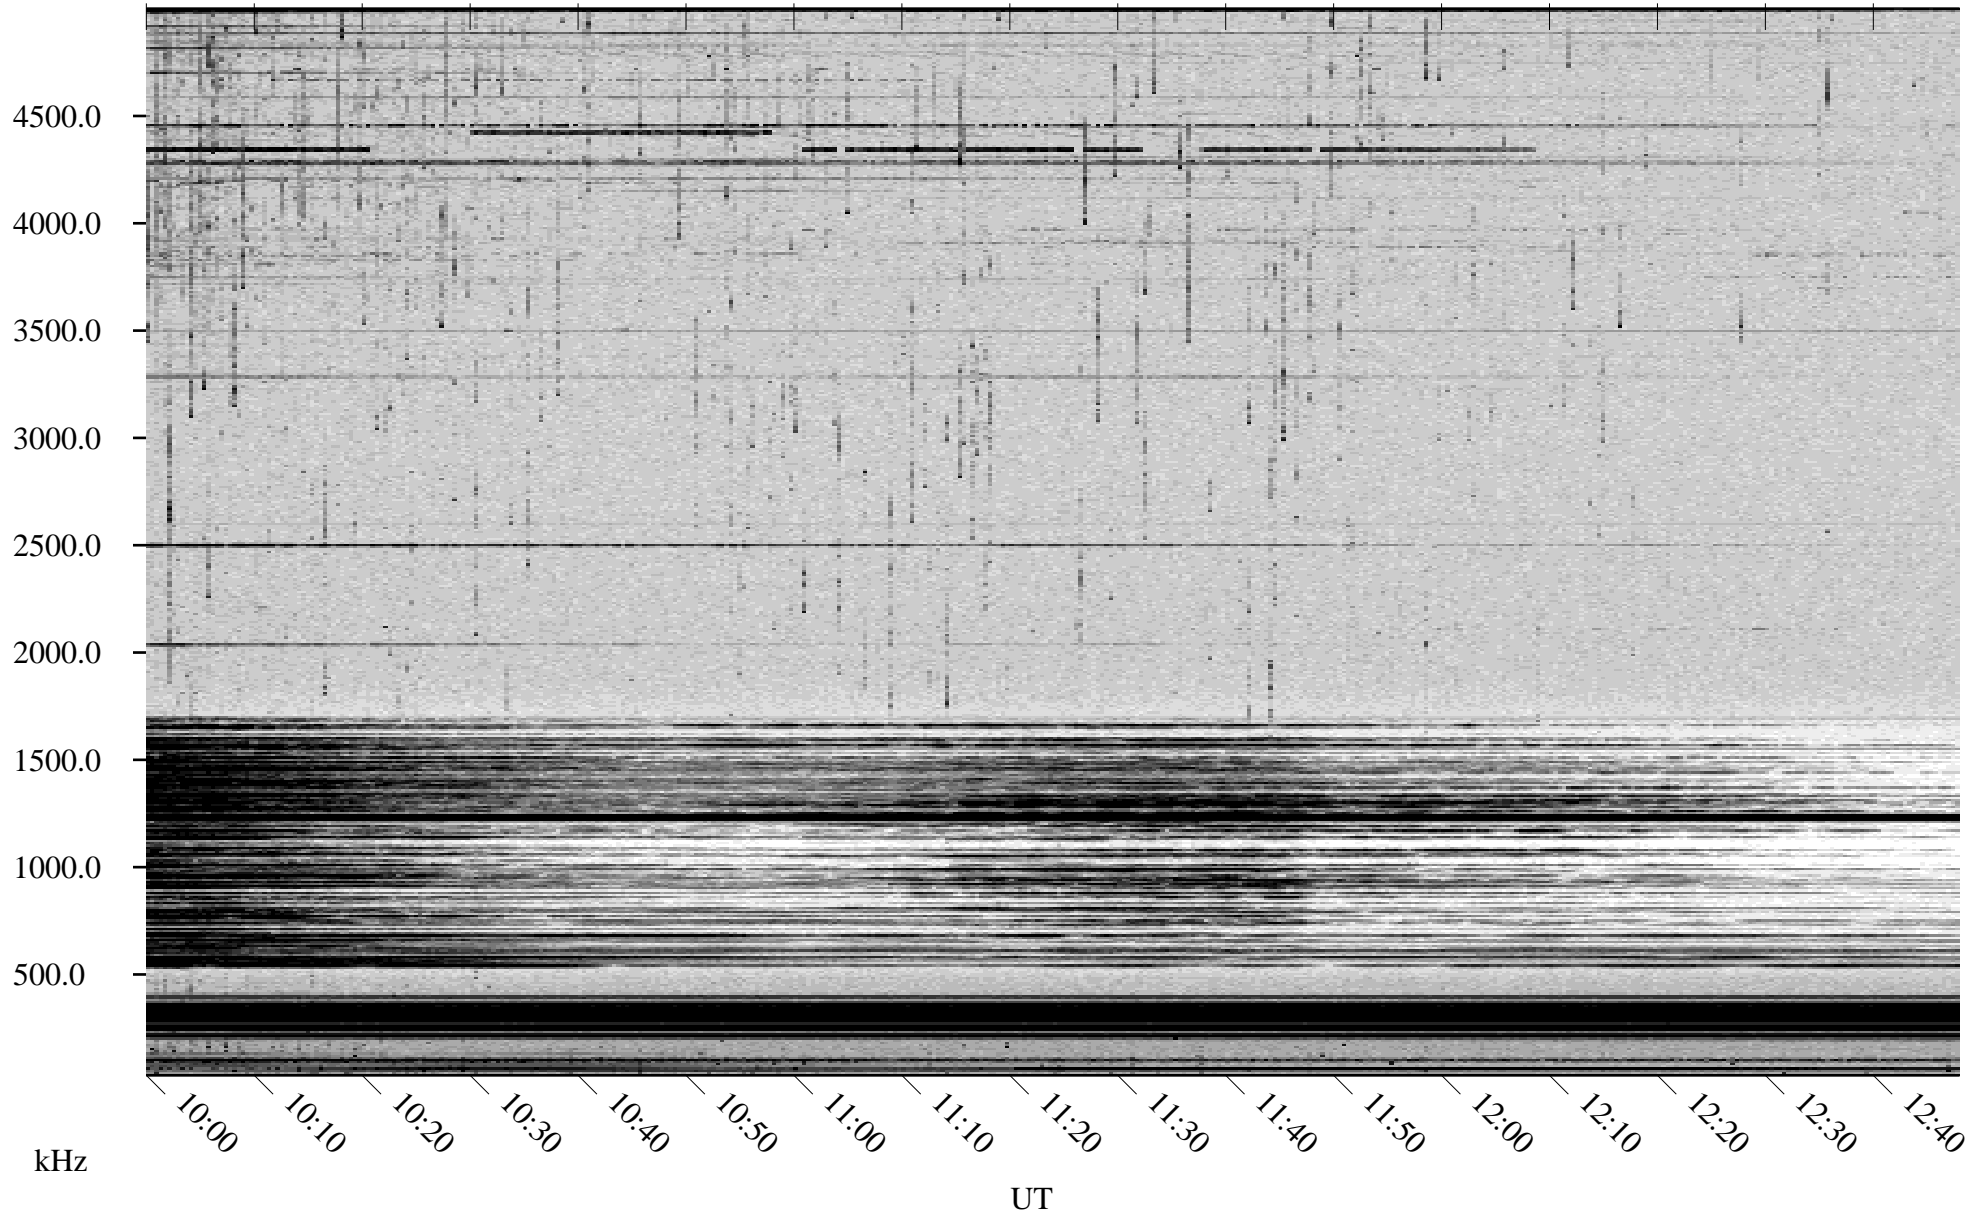

05/05/2001 Churchill, Manitoba

Linear Scale Black = 161 White = 15

ch011251.r00m max_12

Page 1

05/05/2001 Churchill, Manitoba

Linear Scale Black = 161 White = 15

ch011251.r00m max_12

Page 2

05/06/2001 Churchill, Manitoba

Linear Scale Black = 161 White = 15

ch01125l.r00m max_12

Page 3

05/06/2001 Churchill, Manitoba

Linear Scale Black = 161 White = 15

ch01125l.r00m max_12

Page 4

05/06/2001 Churchill, Manitoba

Linear Scale Black = 161 White = 15

ch01125l.r00m max_12

Page 5

05/06/2001 Churchill, Manitoba

Linear Scale Black = 161 White = 15

ch01125l.r00m max_12

Page 6

05/06/2001 Churchill, Manitoba

Linear Scale Black = 161 White = 15

ch011251.r00m max_12

Page 7

05/06/2001 Churchill, Manitoba

Linear Scale Black = 161 White = 15

ch01125l.r00m max_12

Page 8