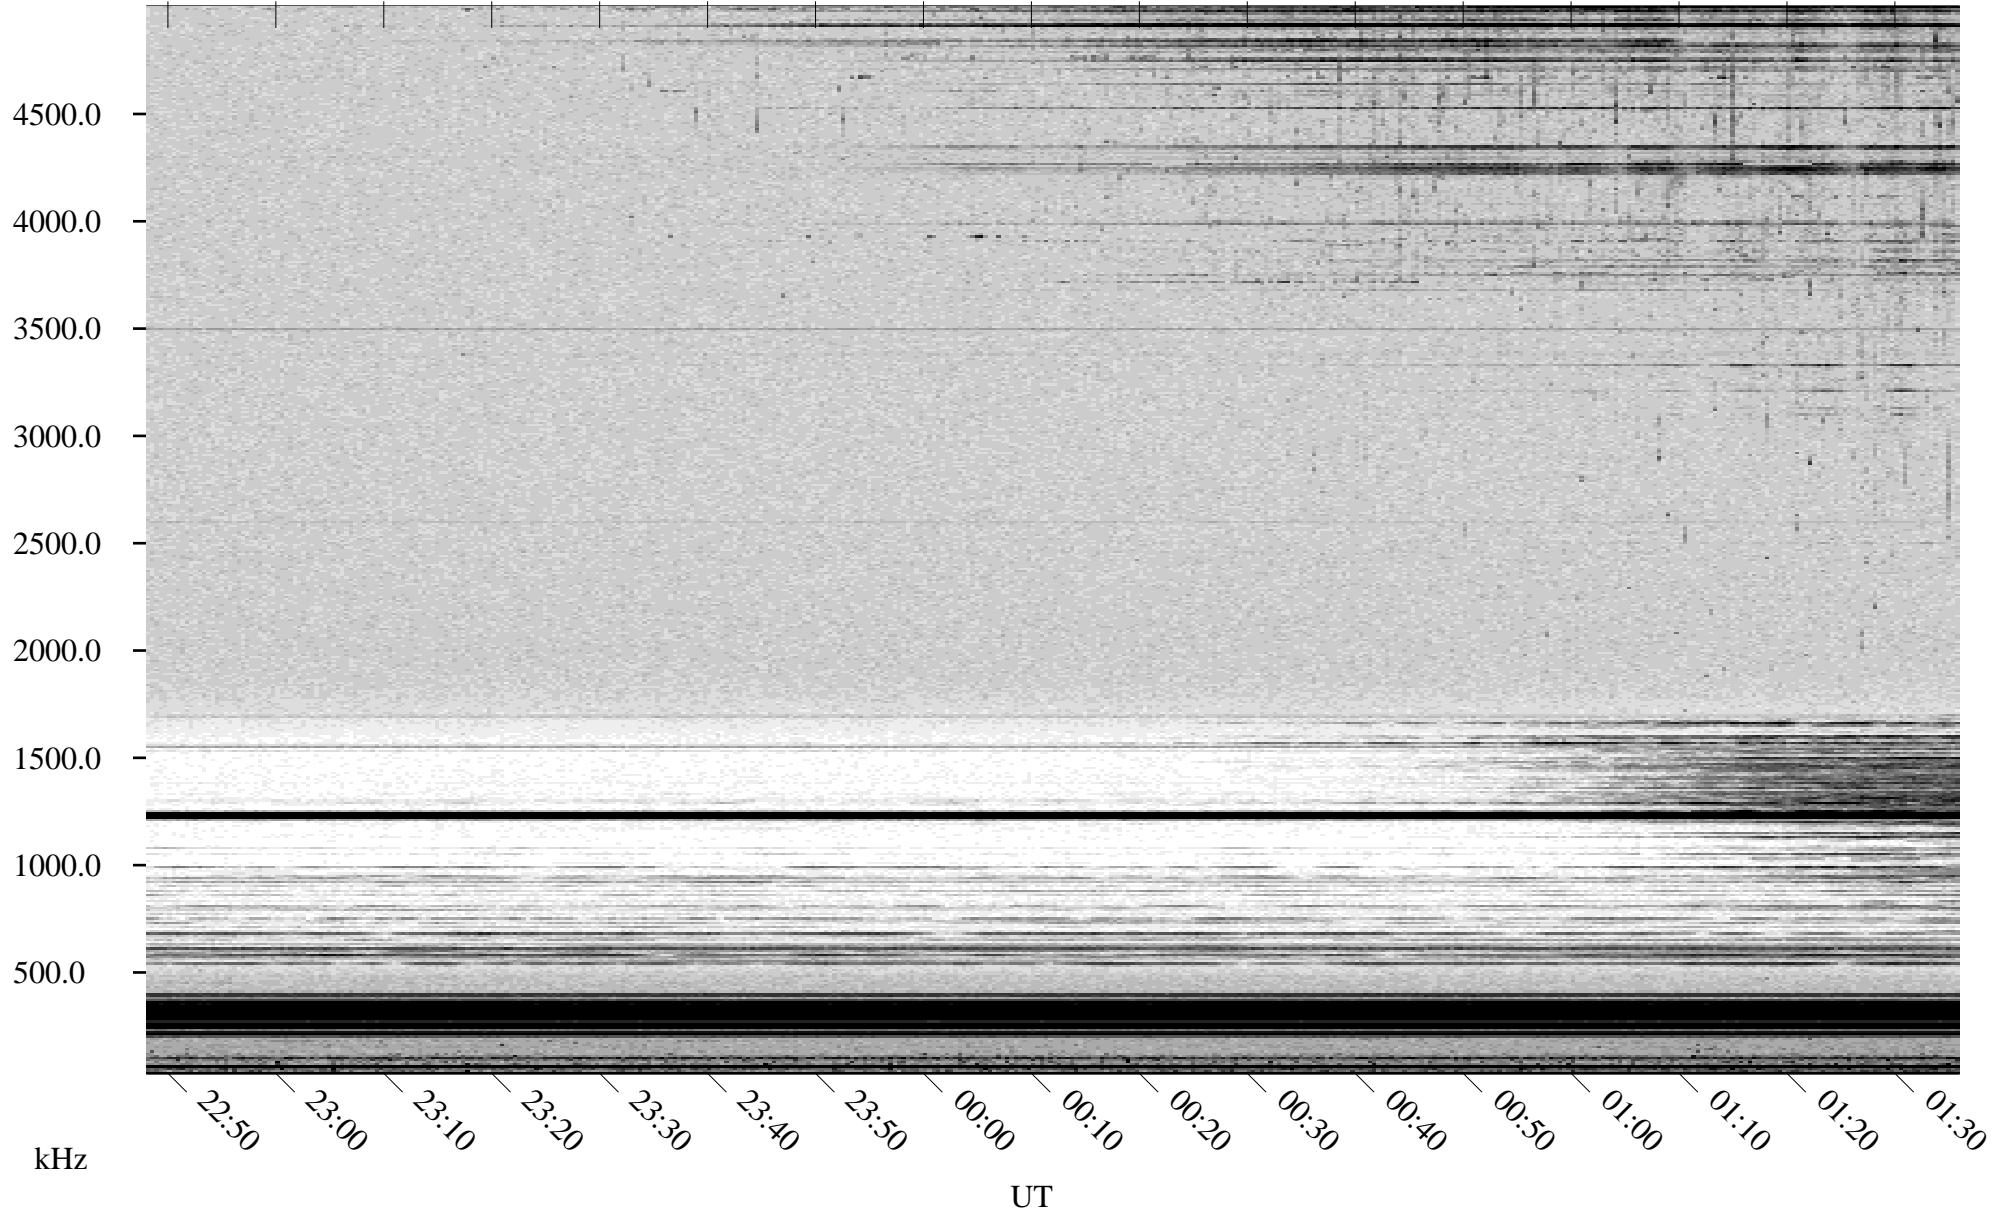

# 05/06/2001 Churchill, Manitoba

Linear Scale    Black = 161    White = 15

ch01126l.r00m max\_12

Page 1

# 05/06/2001 Churchill, Manitoba

Linear Scale    Black = 161    White = 15

ch01126l.r00m max\_12

Page 2

# 05/07/2001 Churchill, Manitoba

Linear Scale    Black = 161    White = 15

ch01126l.r00m max\_12

Page 3

# 05/07/2001 Churchill, Manitoba

Linear Scale    Black = 161    White = 15

ch01126l.r00m max\_12

Page 4