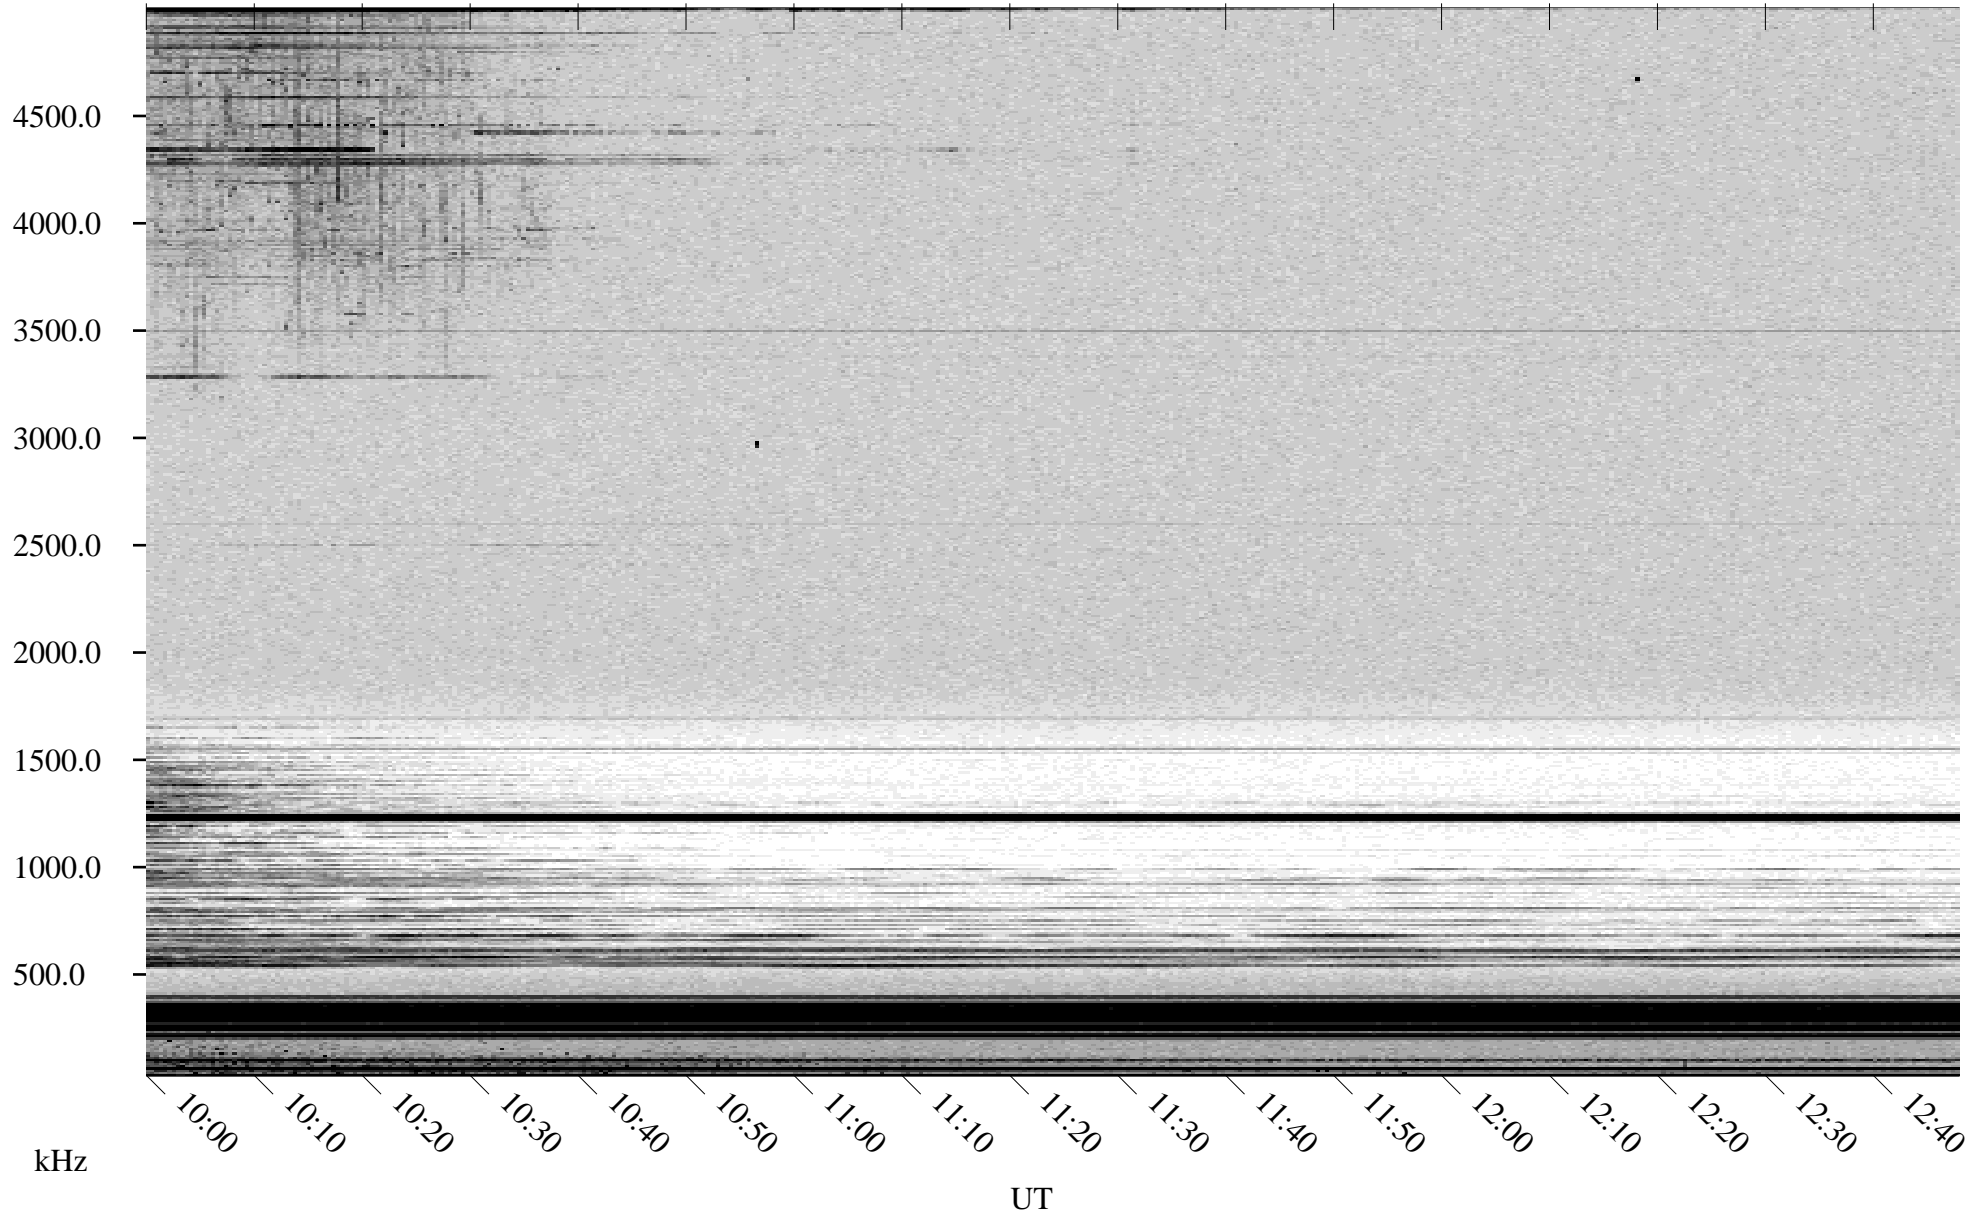

# 05/07/2001 Churchill, Manitoba

Linear Scale    Black = 161    White = 15

ch01126l.r00m max\_12

Page 4

# 05/07/2001 Churchill, Manitoba

Linear Scale    Black = 161    White = 15

ch01126l.r00m max\_12

# 05/07/2001 Churchill, Manitoba

Linear Scale    Black = 161    White = 15

ch01126l.r00m max\_12

Page 6

05/07/2001 Churchill, Manitoba

Linear Scale Black = 161 White = 15

ch01126l.r00m max\_12

Page 7

05/07/2001 Churchill, Manitoba

Linear Scale Black = 161 White = 15

ch01126l.r00m max\_12

Page 8