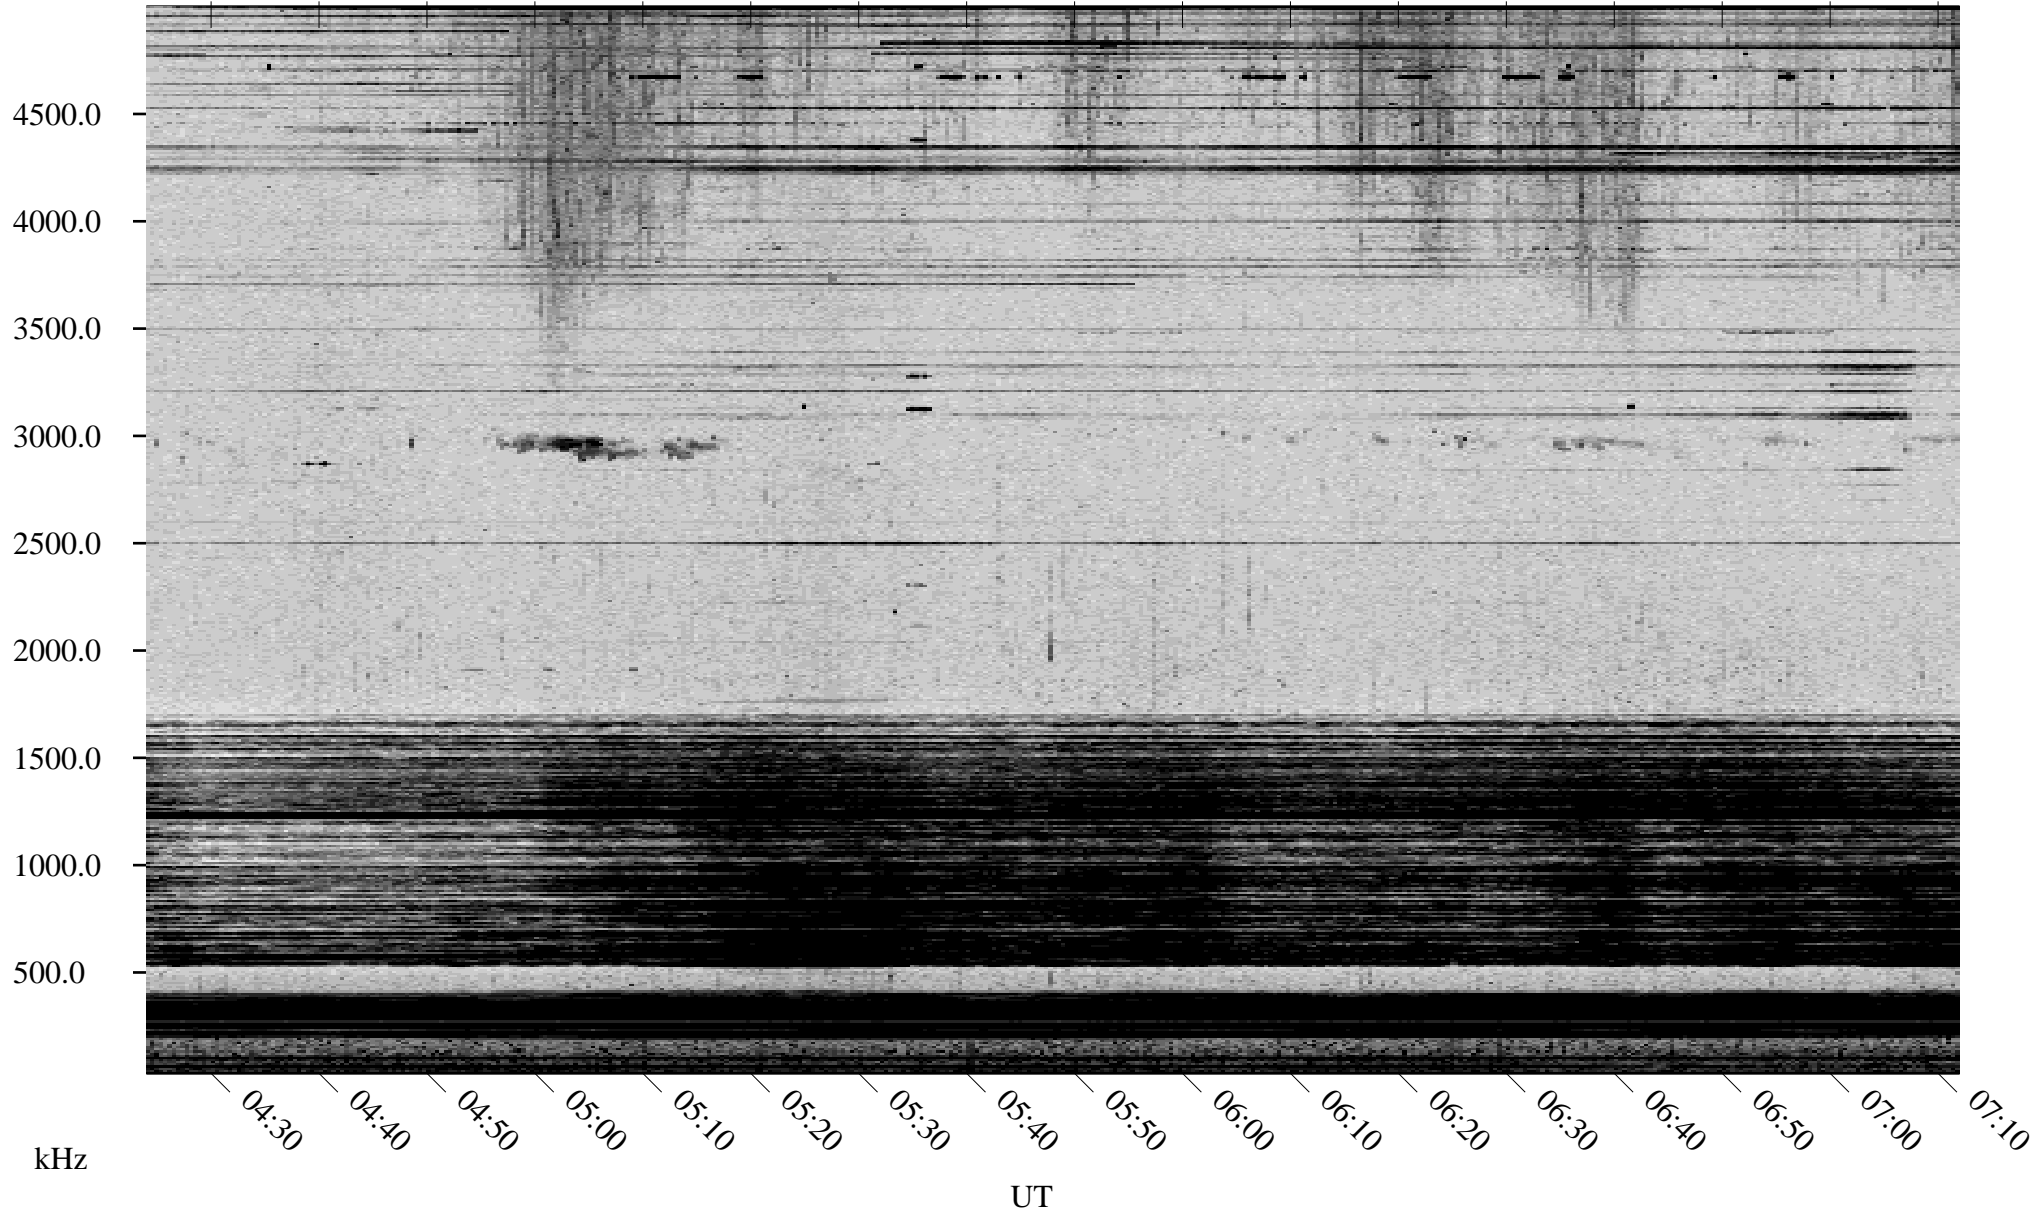

# 05/06/2001 Churchill, Manitoba

Linear Scale    Black = 161    White = 15

ch01126l.r00m max\_12

Page 2

# 05/07/2001 Churchill, Manitoba

Linear Scale    Black = 161    White = 15

ch01126l.r00m max\_12

Page 3

# 05/07/2001 Churchill, Manitoba

Linear Scale    Black = 161    White = 15

ch01126l.r00m max\_12

Page 4

# 05/07/2001 Churchill, Manitoba

Linear Scale    Black = 161    White = 15

ch01126l.r00m max\_12