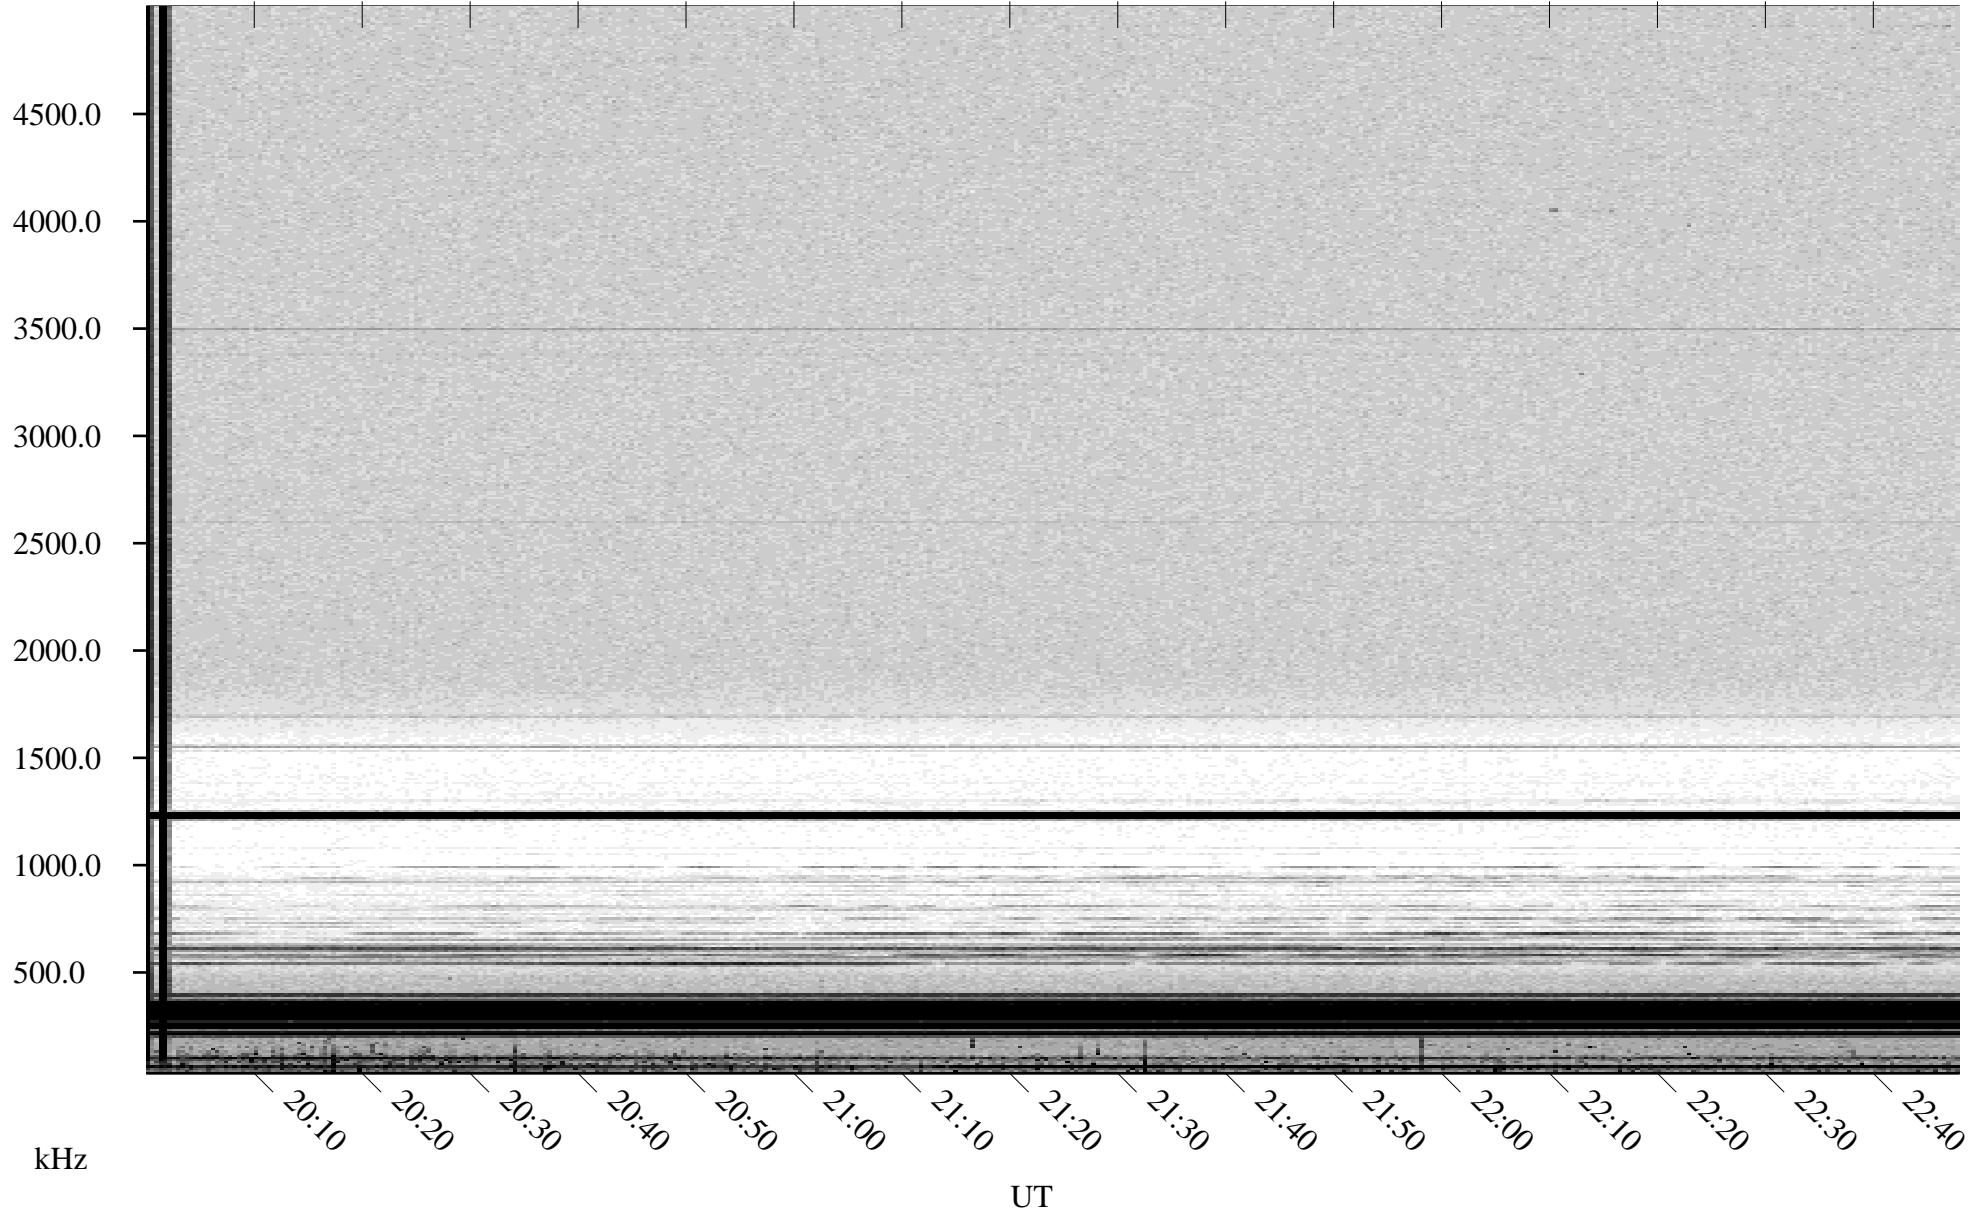

# 05/06/2001 Churchill, Manitoba

Linear Scale    Black = 161    White = 15

ch01126l.r00m max\_12

Page 1

# 05/06/2001 Churchill, Manitoba

Linear Scale    Black = 161    White = 15

ch01126l.r00m max\_12

Page 2

# 05/07/2001 Churchill, Manitoba

Linear Scale    Black = 161    White = 15

ch01126l.r00m max\_12

Page 3

# 05/07/2001 Churchill, Manitoba

Linear Scale    Black = 161    White = 15

ch01126l.r00m max\_12

Page 4