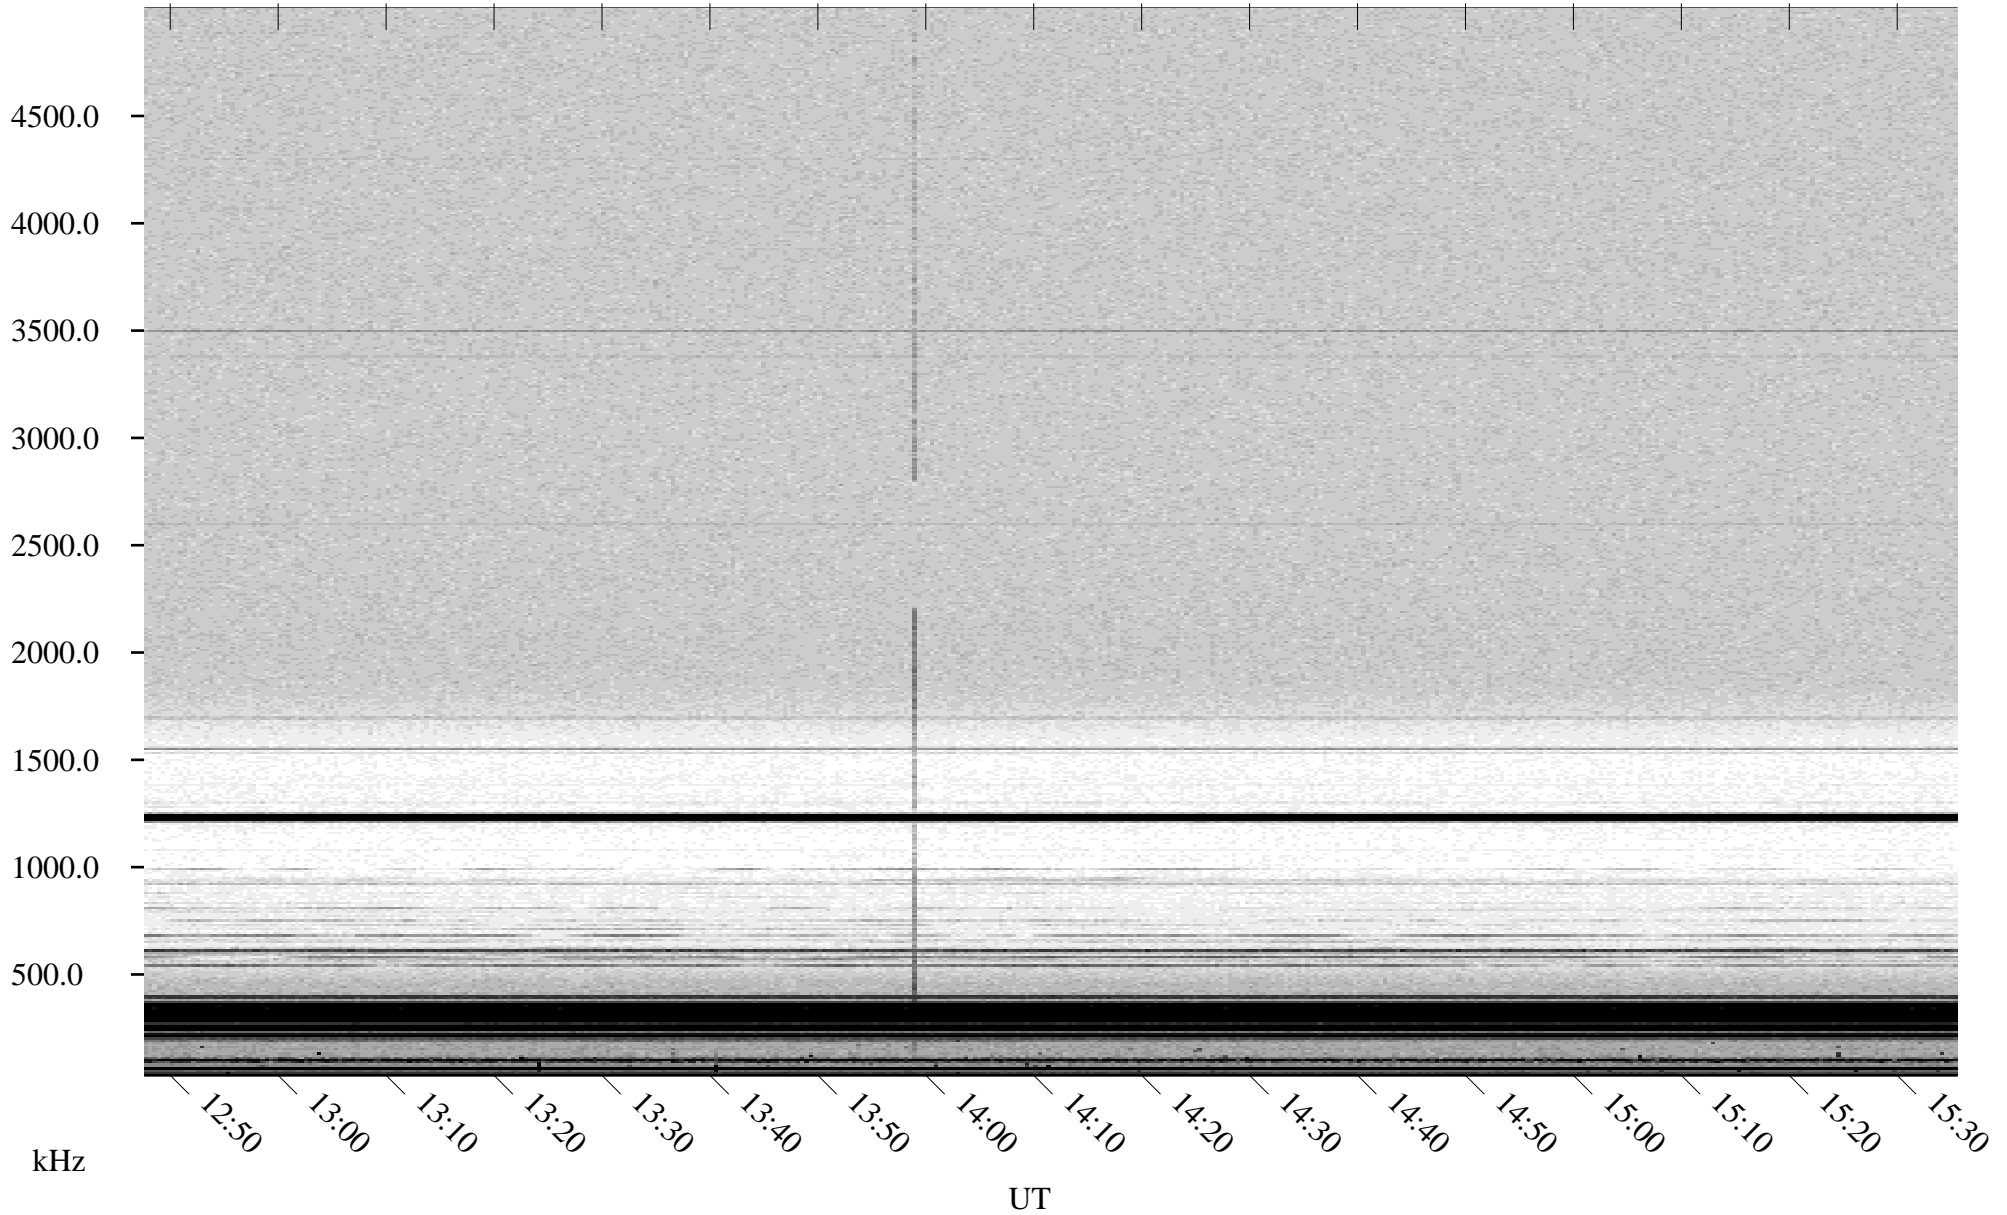

05/07/2001 Churchill, Manitoba

Linear Scale Black = 161 White = 15

ch011271.r00m max_12

Page 1

05/07/2001 Churchill, Manitoba

Linear Scale Black = 161 White = 15

ch011271.r00m max_12

Page 2

05/08/2001 Churchill, Manitoba

Linear Scale Black = 161 White = 15

ch011271.r00m max_12

Page 3

05/08/2001 Churchill, Manitoba

Linear Scale Black = 161 White = 15

ch01127l.r00m max_12

Page 4

05/08/2001 Churchill, Manitoba

Linear Scale Black = 161 White = 15

ch01127l.r00m max_12

Page 5

05/08/2001 Churchill, Manitoba

Linear Scale Black = 161 White = 15

ch011271.r00m max_12

Page 6

05/08/2001 Churchill, Manitoba

Linear Scale Black = 161 White = 15

ch01127l.r00m max_12

Page 7

05/08/2001 Churchill, Manitoba

Linear Scale Black = 161 White = 15

ch011271.r00m max_12

Page 8