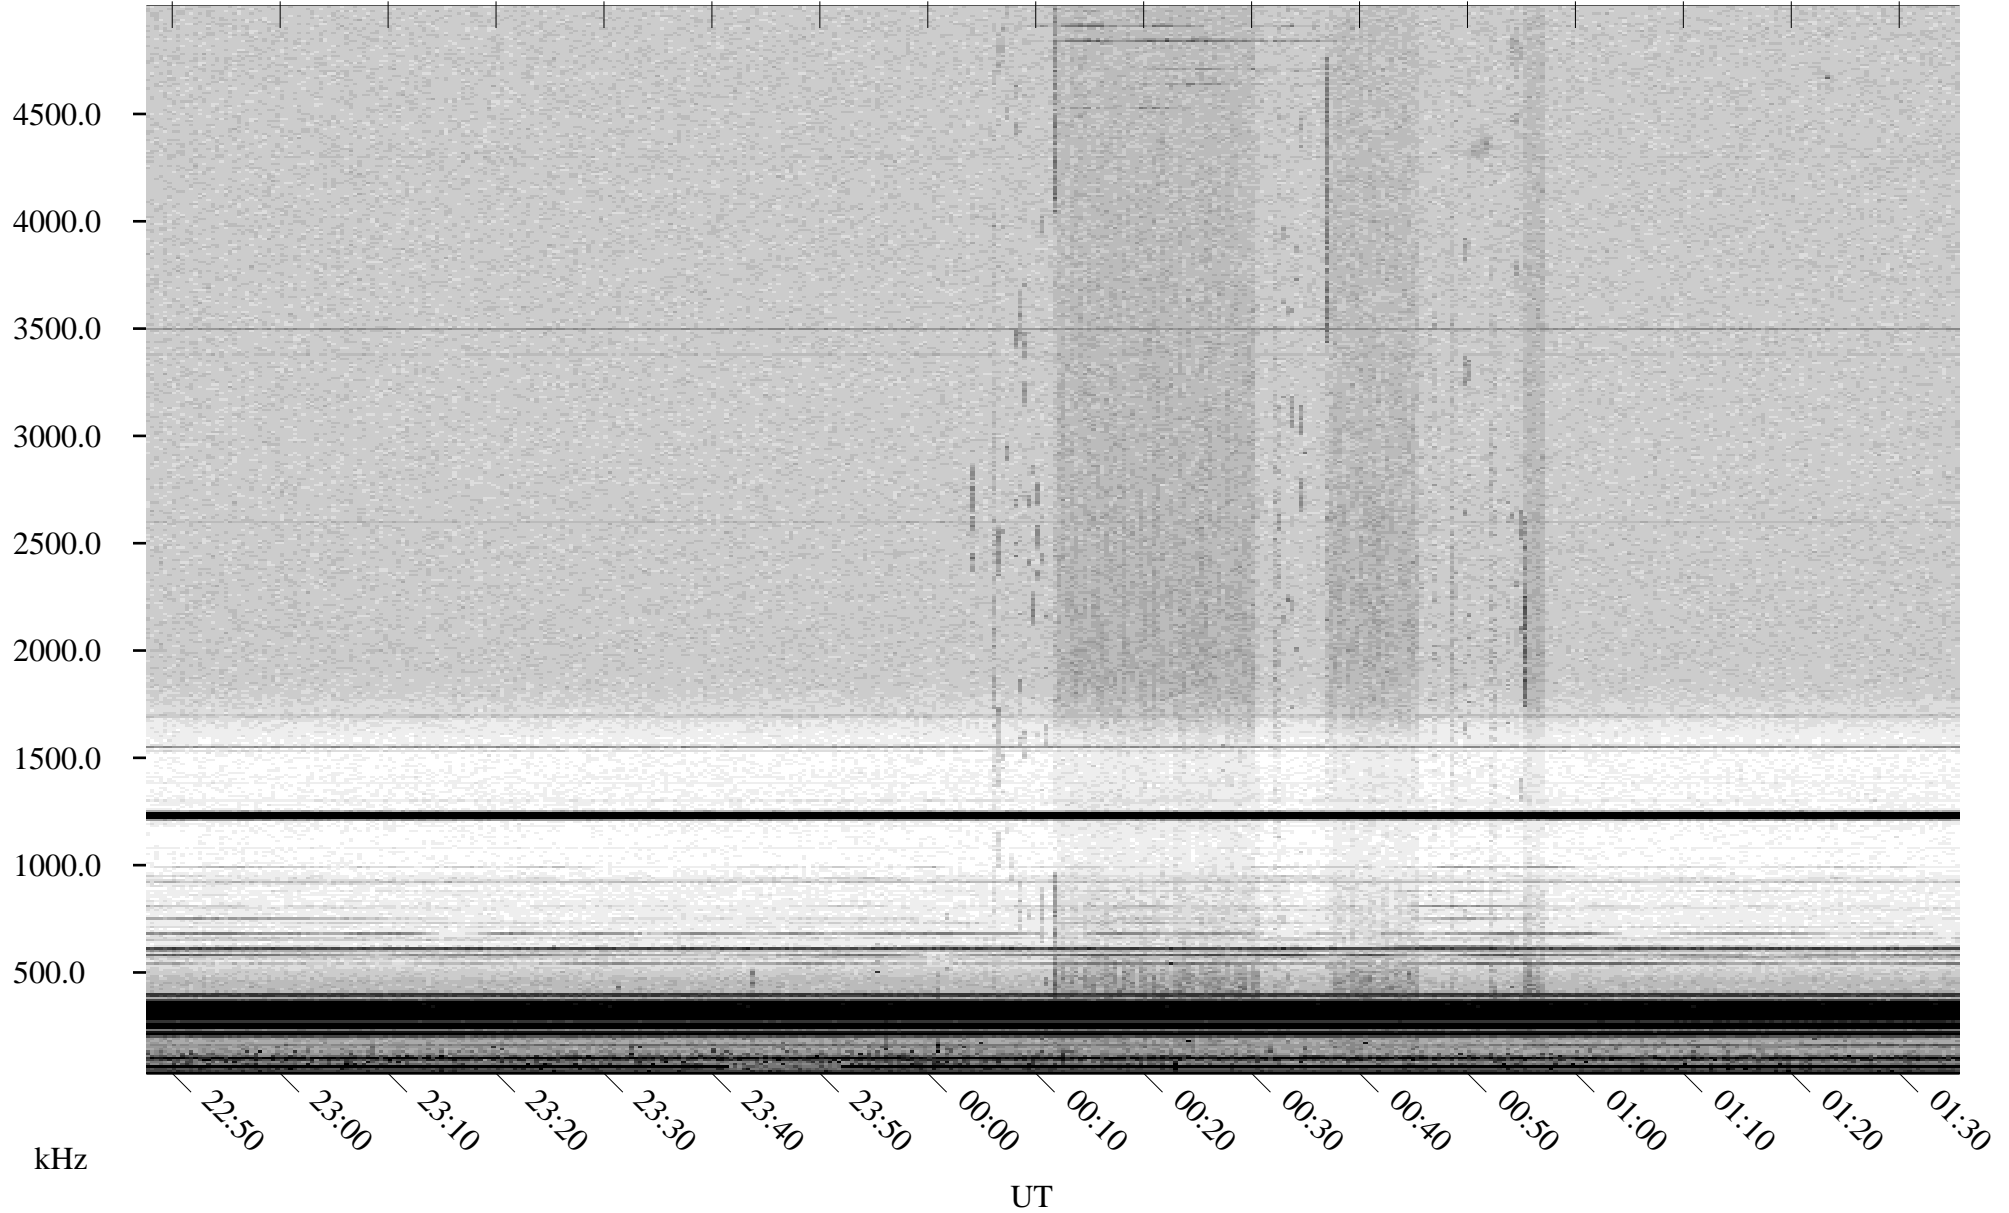

05/08/2001 Churchill, Manitoba

Linear Scale Black = 161 White = 15

ch01128l.r00m max_12

Page 1

05/08/2001 Churchill, Manitoba

Linear Scale Black = 161 White = 15

ch01128l.r00m max_12

Page 2

05/09/2001 Churchill, Manitoba

Linear Scale Black = 161 White = 15

ch01128l.r00m max_12

Page 3

05/09/2001 Churchill, Manitoba

Linear Scale Black = 161 White = 15

ch01128l.r00m max_12

Page 4

05/09/2001 Churchill, Manitoba

Linear Scale Black = 161 White = 15

ch01128l.r00m max_12

Page 5

05/09/2001 Churchill, Manitoba

Linear Scale Black = 161 White = 15

ch01128l.r00m max_12

Page 6

05/09/2001 Churchill, Manitoba

Linear Scale Black = 161 White = 15

ch01128l.r00m max_12

Page 7