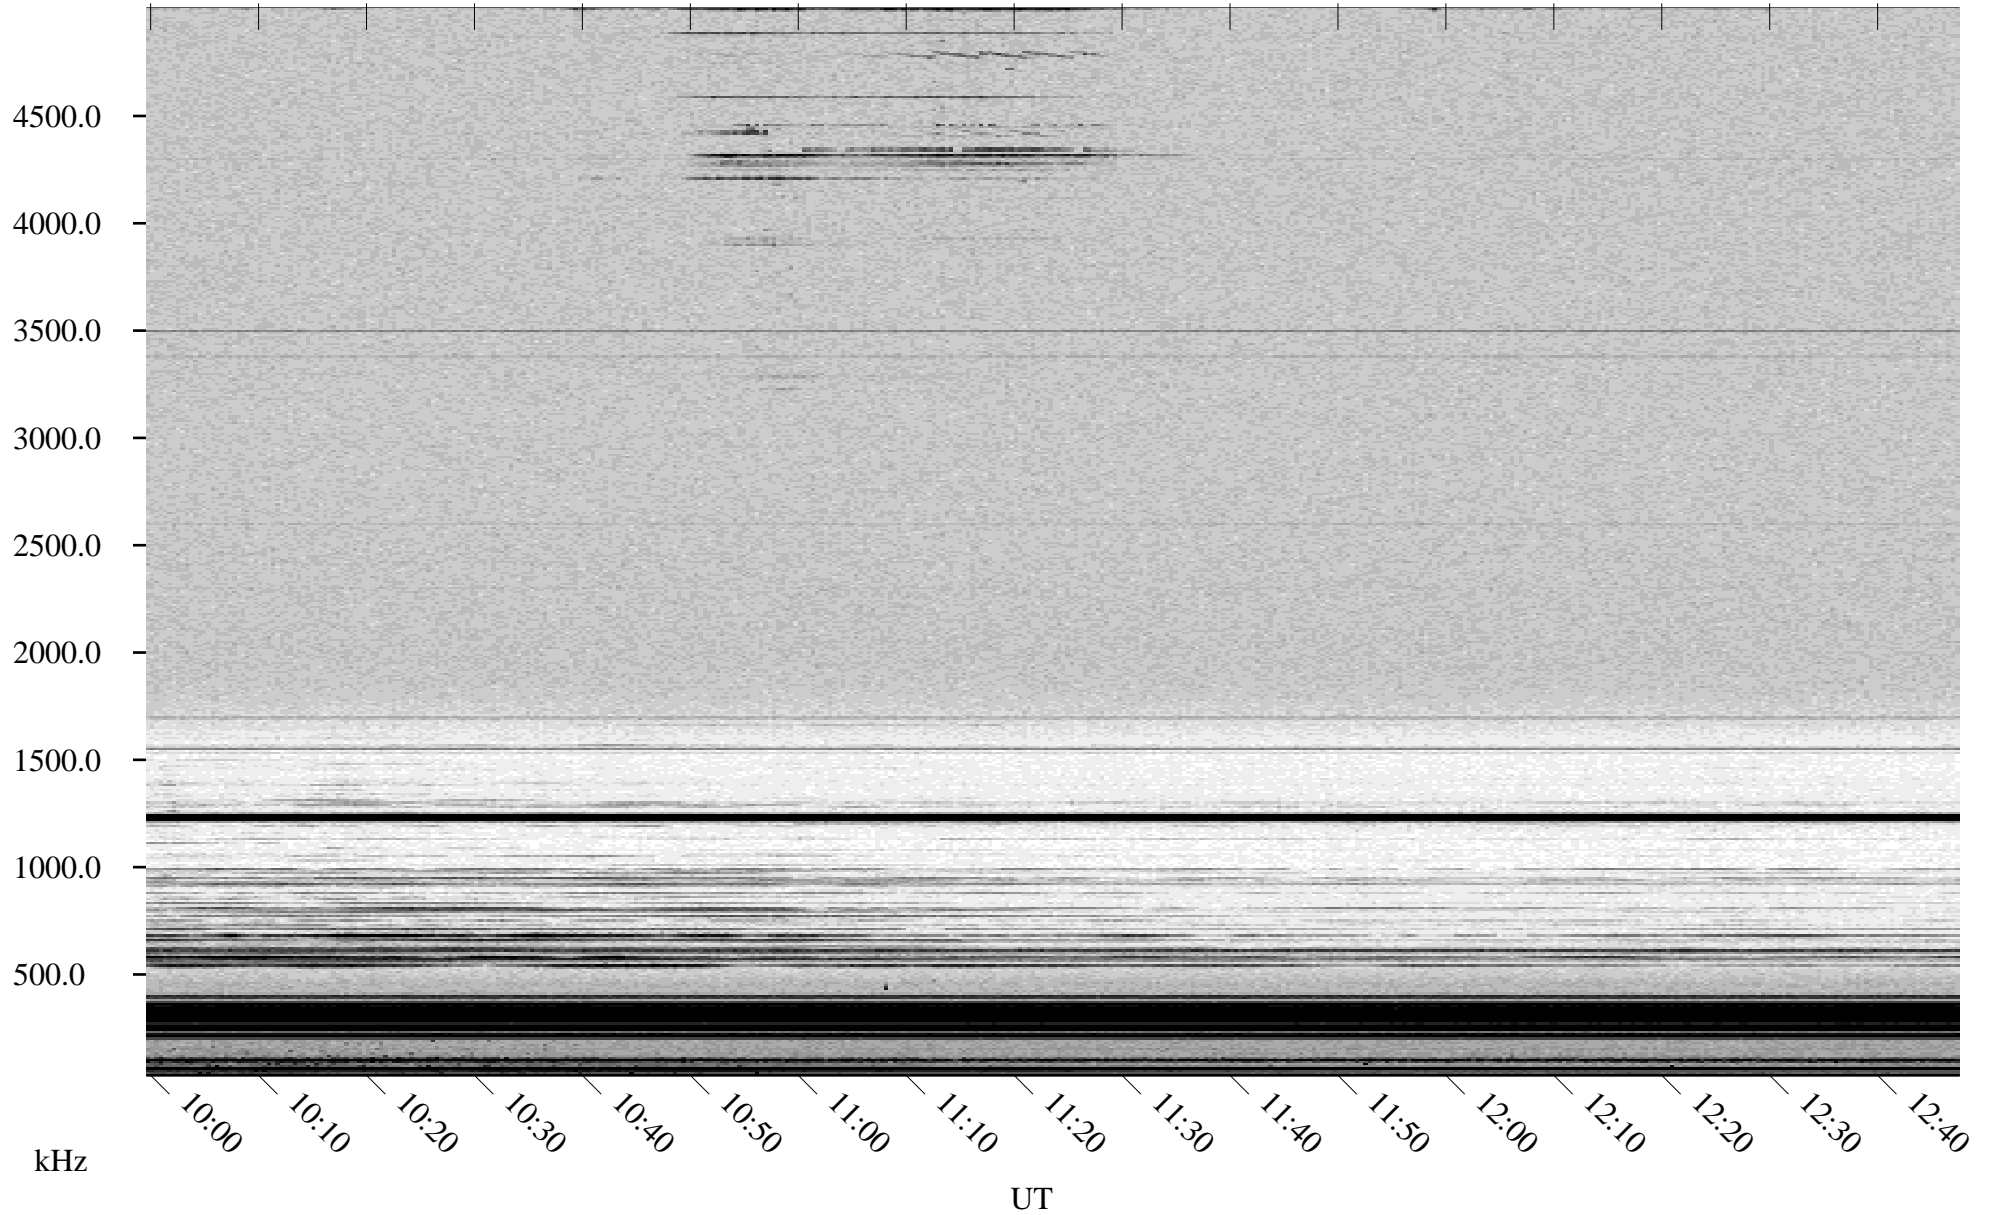

05/08/2001 Churchill, Manitoba

Linear Scale Black = 161 White = 15

ch01128l.r00m max_12

Page 1

05/08/2001 Churchill, Manitoba

Linear Scale Black = 161 White = 15

ch01128l.r00m max_12

Page 2

05/09/2001 Churchill, Manitoba

Linear Scale Black = 161 White = 15

ch01128l.r00m max_12

Page 3

05/09/2001 Churchill, Manitoba

Linear Scale Black = 161 White = 15

ch01128l.r00m max_12

Page 4

05/09/2001 Churchill, Manitoba

Linear Scale Black = 161 White = 15

ch01128l.r00m max_12

Page 5

05/09/2001 Churchill, Manitoba

Linear Scale Black = 161 White = 15

ch01128l.r00m max_12

Page 6

05/09/2001 Churchill, Manitoba

Linear Scale Black = 161 White = 15

ch01128l.r00m max_12

Page 7