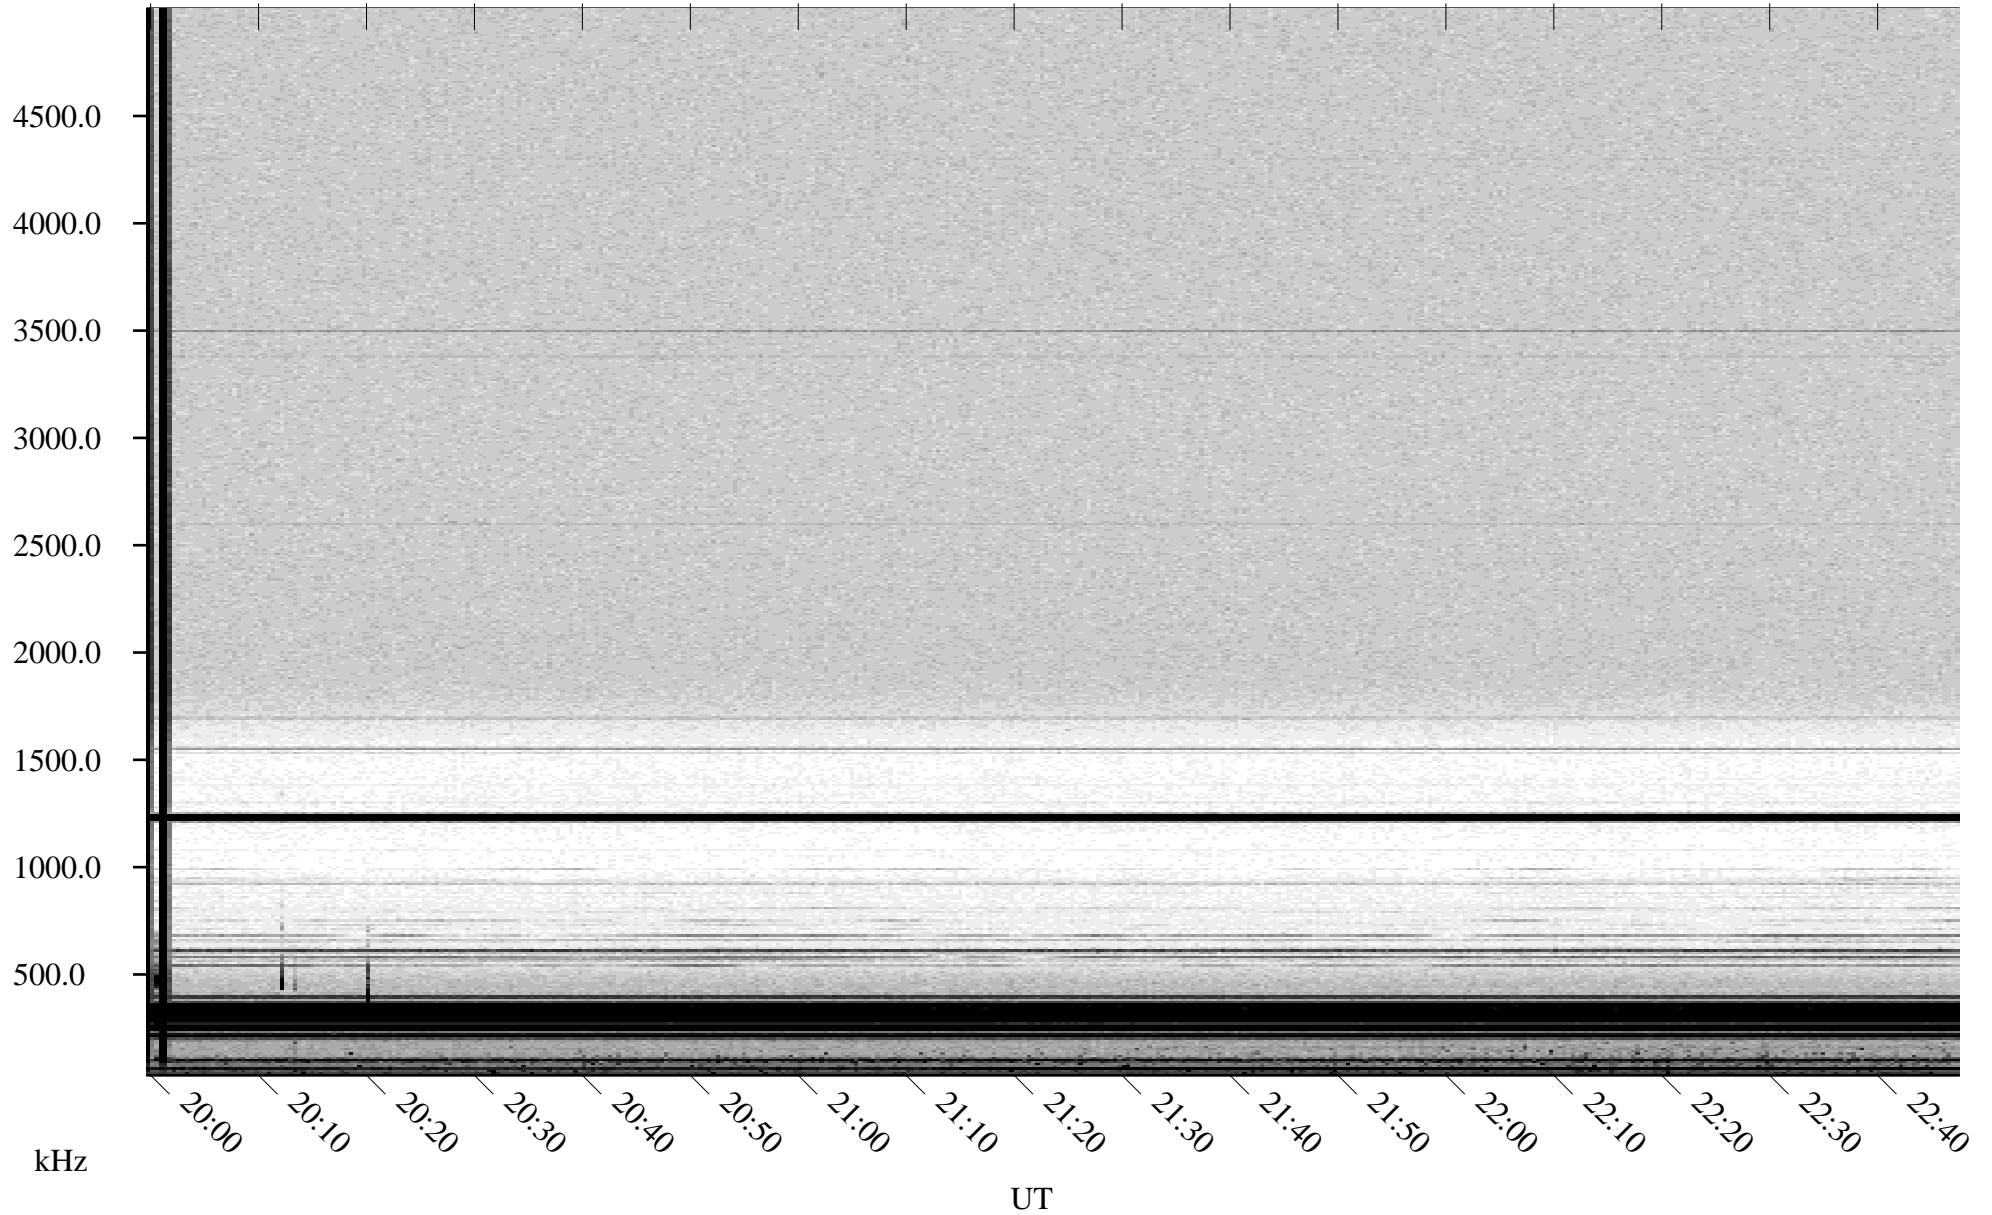

05/08/2001 Churchill, Manitoba

Linear Scale Black = 161 White = 15

ch01128l.r00m max_12

Page 1

05/08/2001 Churchill, Manitoba

Linear Scale Black = 161 White = 15

ch01128l.r00m max_12

Page 2

05/09/2001 Churchill, Manitoba

Linear Scale Black = 161 White = 15

ch01128l.r00m max_12

Page 3

05/09/2001 Churchill, Manitoba

Linear Scale Black = 161 White = 15

ch01128l.r00m max_12

Page 4

05/09/2001 Churchill, Manitoba

Linear Scale Black = 161 White = 15

ch01128l.r00m max_12

Page 5

05/09/2001 Churchill, Manitoba

Linear Scale Black = 161 White = 15

ch01128l.r00m max_12

Page 6

05/09/2001 Churchill, Manitoba

Linear Scale Black = 161 White = 15

ch01128l.r00m max_12

Page 7