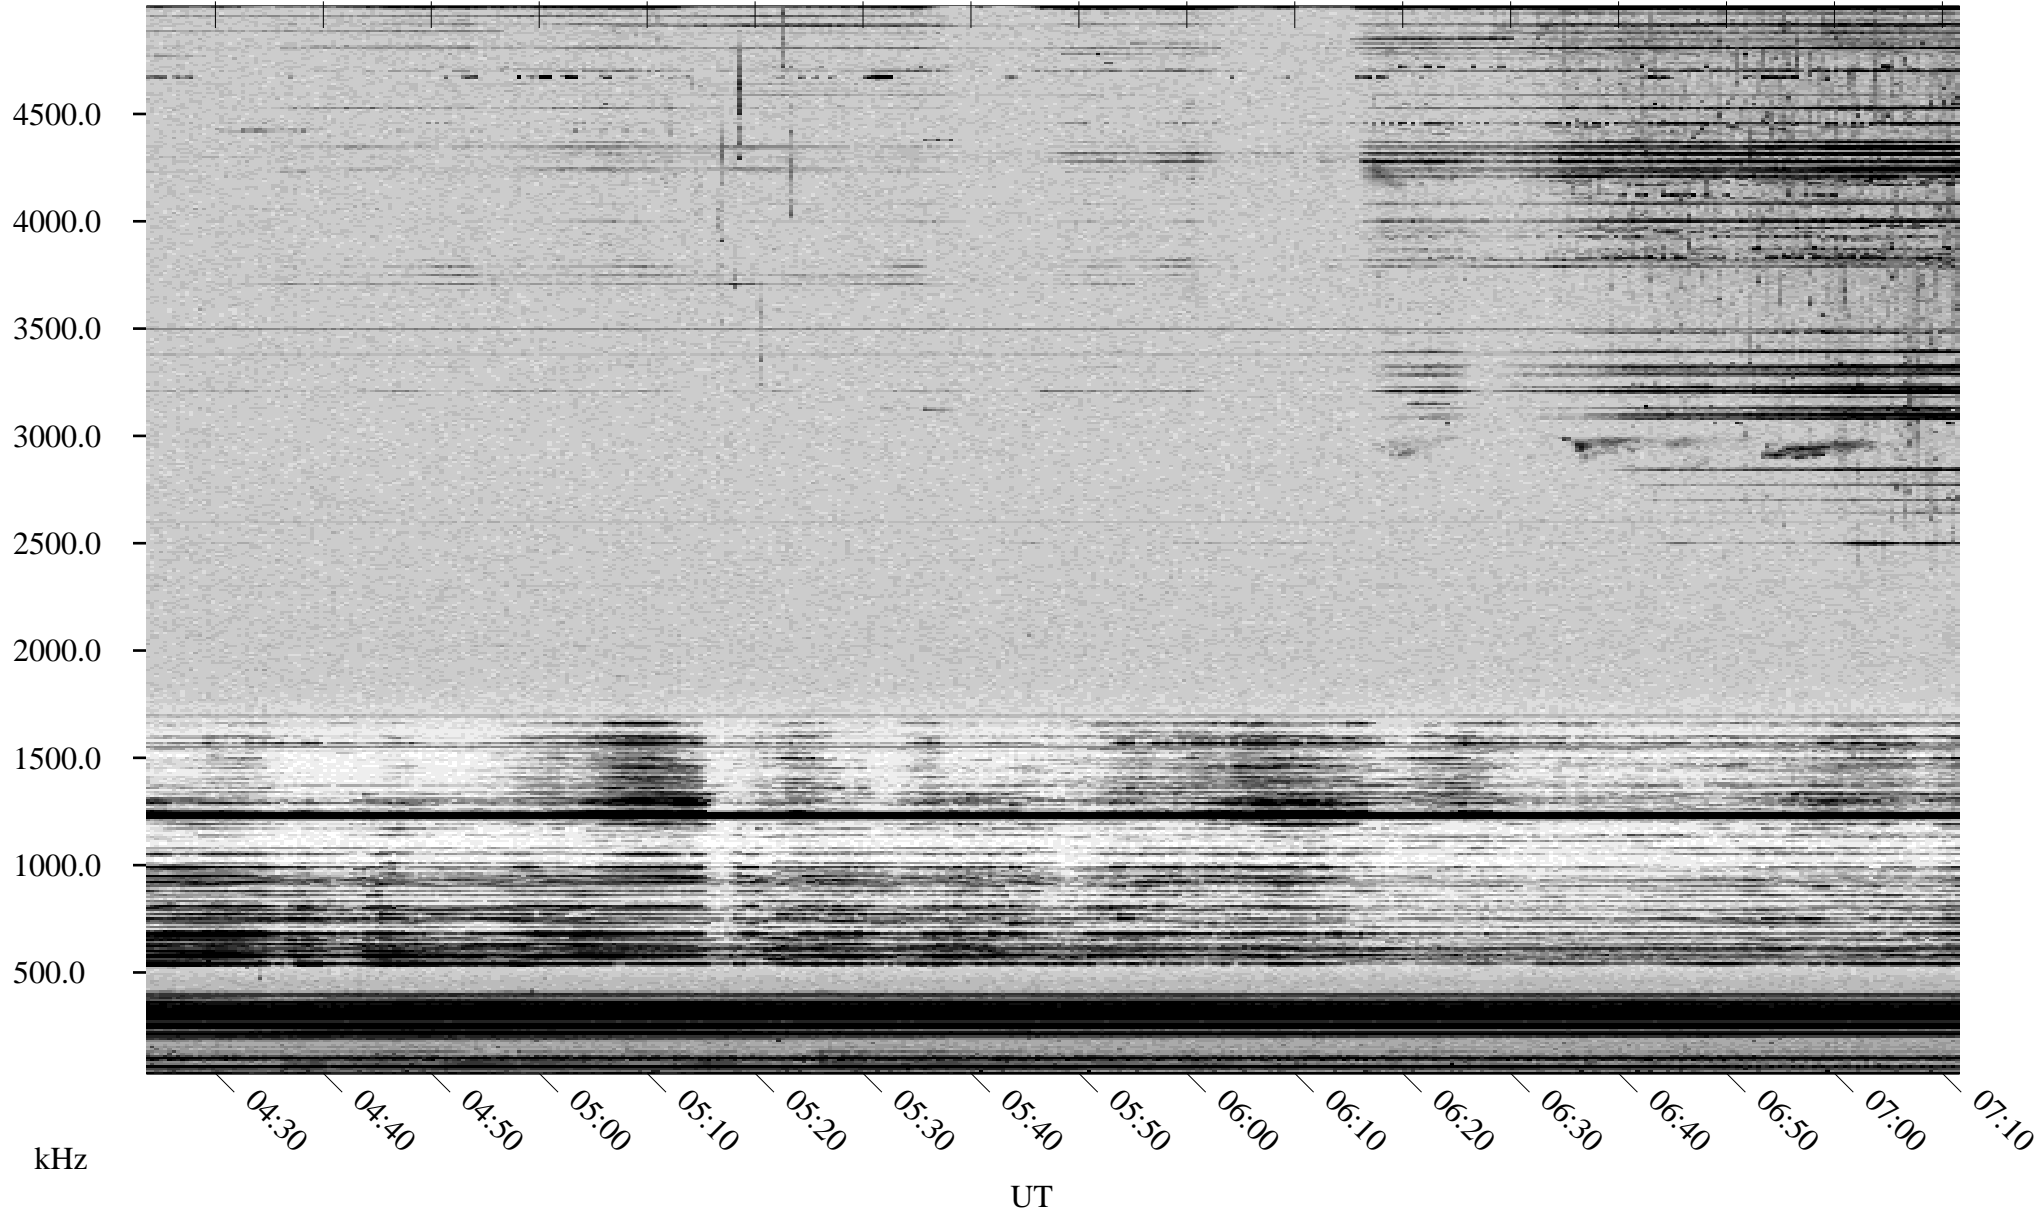

05/08/2001 Churchill, Manitoba

Linear Scale Black = 161 White = 15

ch01128l.r00m max_12

Page 1

05/08/2001 Churchill, Manitoba

Linear Scale Black = 161 White = 15

ch01128l.r00m max_12

Page 2

05/09/2001 Churchill, Manitoba

Linear Scale Black = 161 White = 15

ch01128l.r00m max_12

Page 3

05/09/2001 Churchill, Manitoba

Linear Scale Black = 161 White = 15

ch01128l.r00m max_12

Page 4

05/09/2001 Churchill, Manitoba

Linear Scale Black = 161 White = 15

ch01128l.r00m max_12

Page 5

05/09/2001 Churchill, Manitoba

Linear Scale Black = 161 White = 15

ch01128l.r00m max_12

Page 6

05/09/2001 Churchill, Manitoba

Linear Scale Black = 161 White = 15

ch01128l.r00m max_12

Page 7