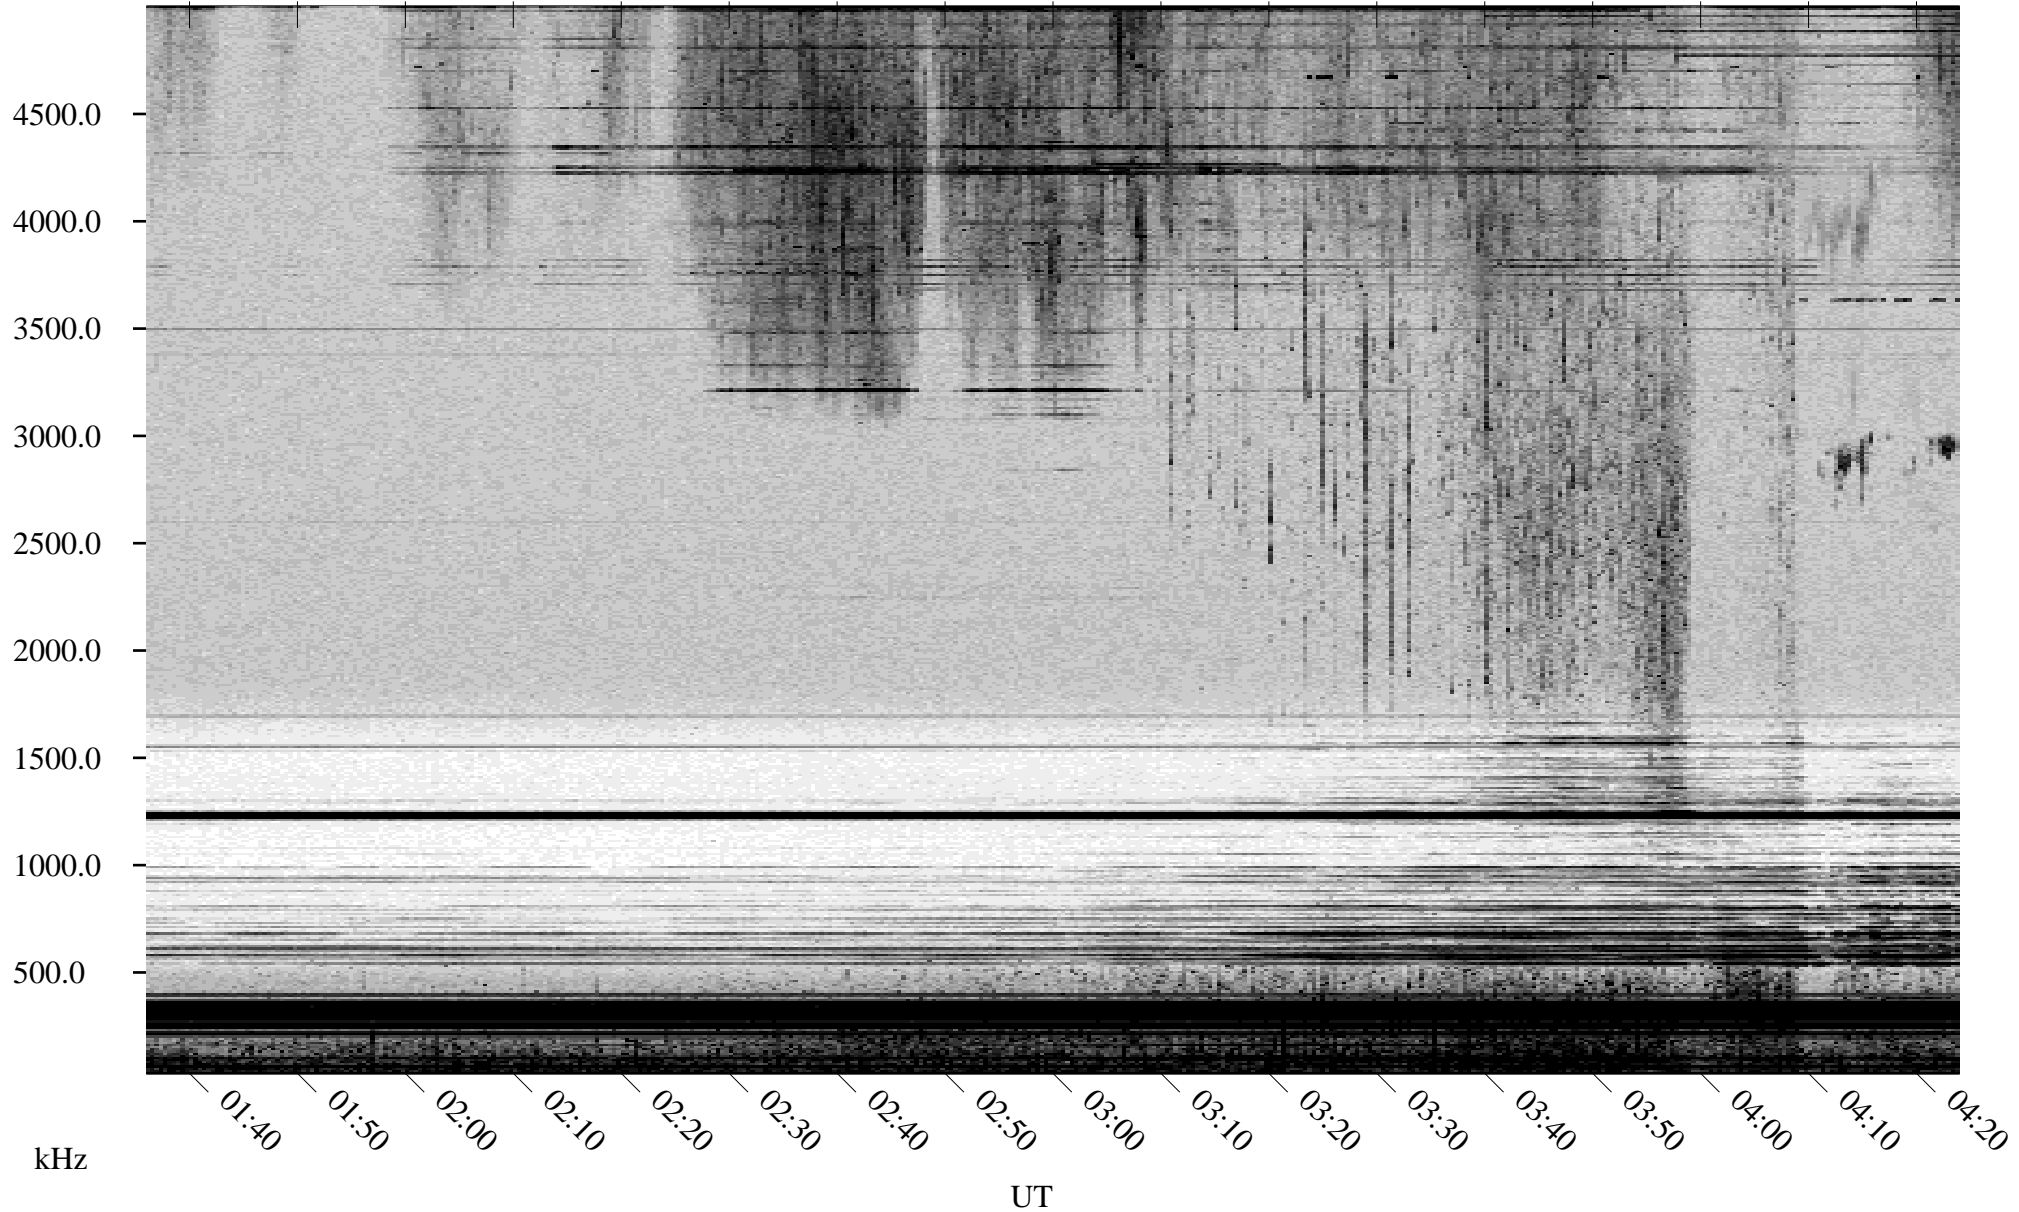

05/09/2001 Churchill, Manitoba

Linear Scale Black = 161 White = 15

ch01129l.r00m max_12

Page 1

05/09/2001 Churchill, Manitoba

Linear Scale Black = 161 White = 15

ch01129l.r00m max_12

Page 2

05/10/2001 Churchill, Manitoba

Linear Scale Black = 161 White = 15

ch01129l.r00m max_12

Page 3

05/10/2001 Churchill, Manitoba

Linear Scale Black = 161 White = 15

ch01129l.r00m max_12

Page 4

05/10/2001 Churchill, Manitoba

Linear Scale Black = 161 White = 15

ch01129l.r00m max_12

Page 5

05/10/2001 Churchill, Manitoba

Linear Scale Black = 161 White = 15

ch01129l.r00m max_12

Page 6

05/10/2001 Churchill, Manitoba

Linear Scale Black = 161 White = 15

ch01129l.r00m max_12

Page 7

05/10/2001 Churchill, Manitoba

Linear Scale Black = 161 White = 15

ch01129l.r00m max_12