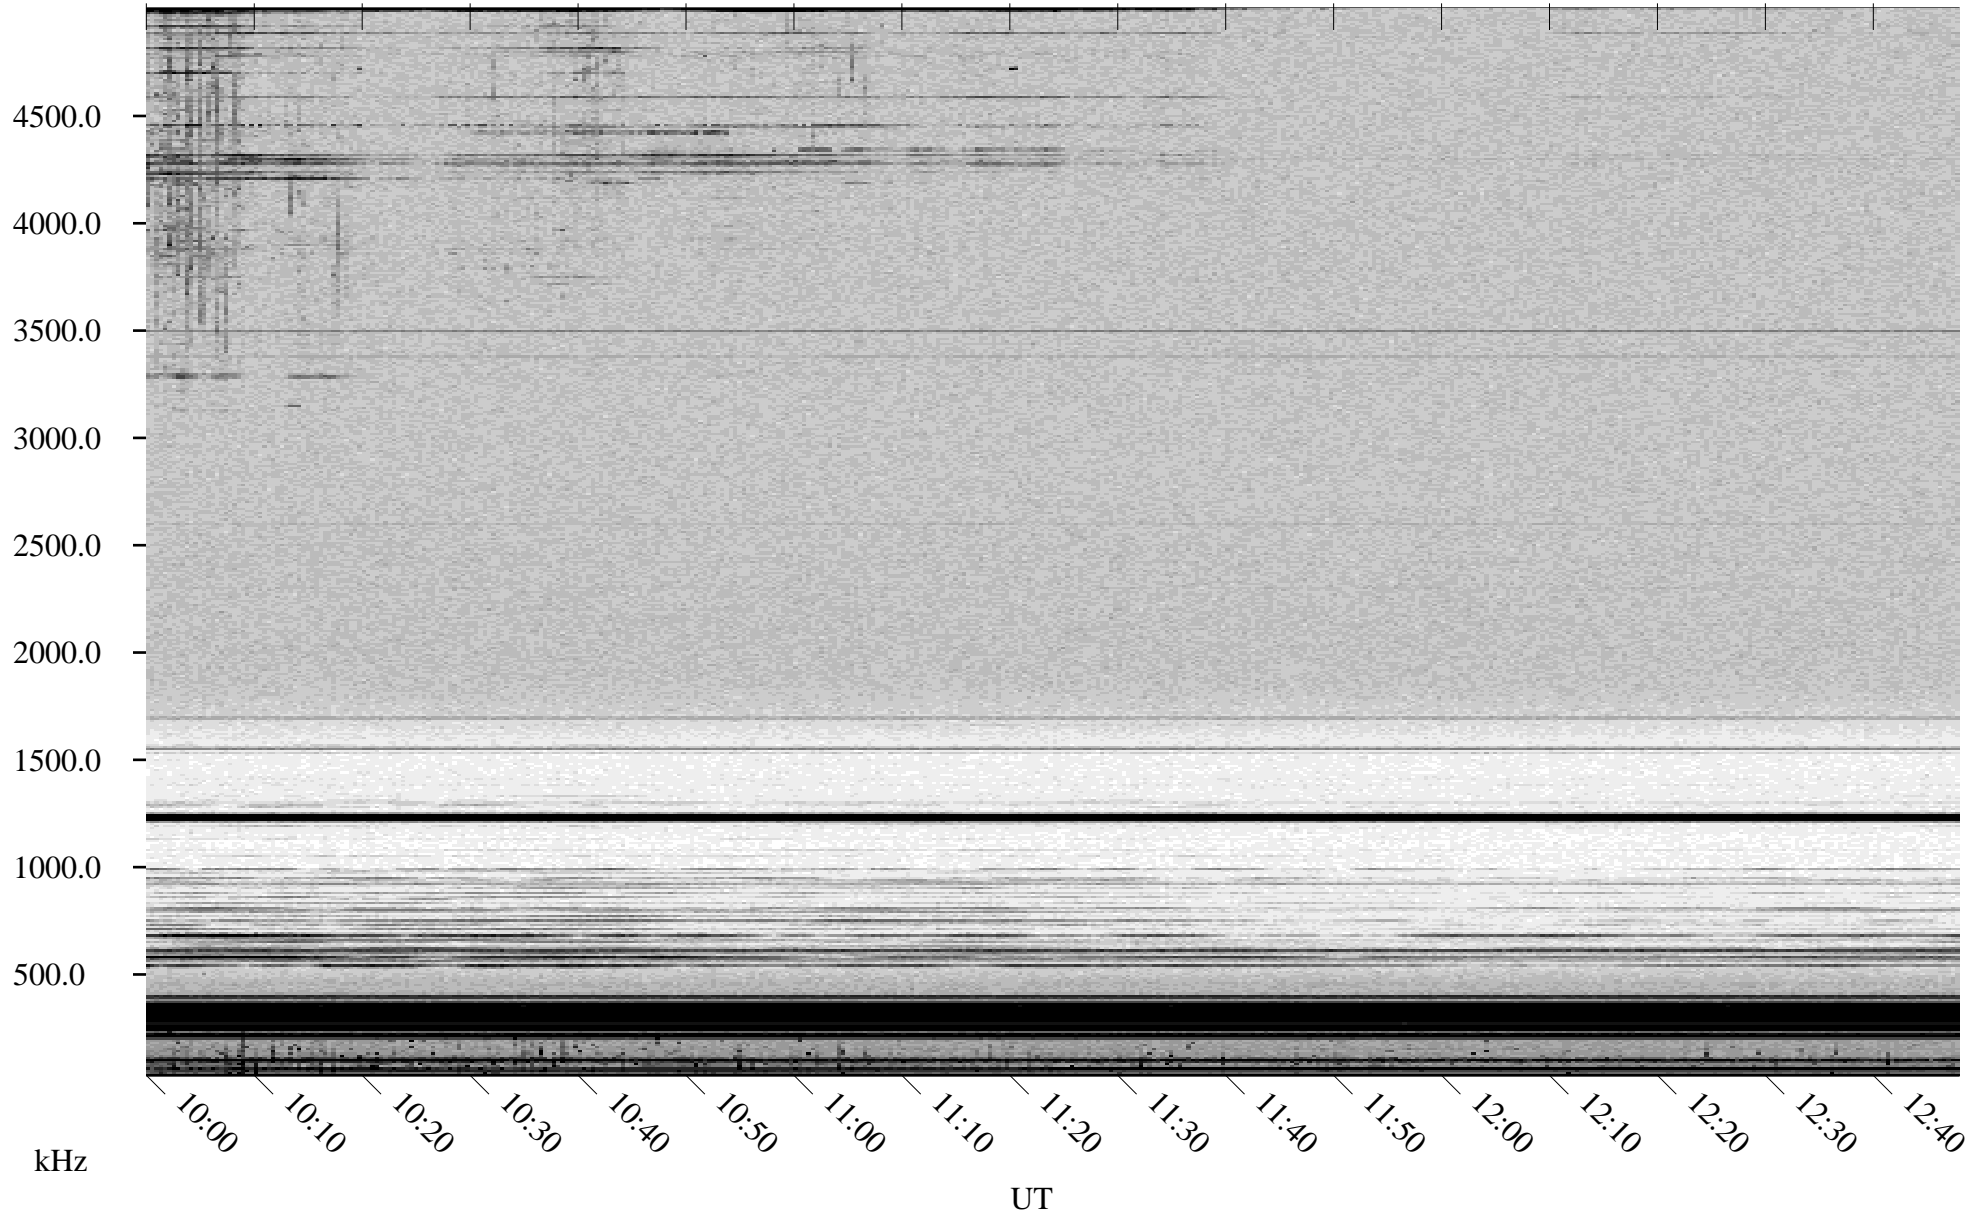

05/09/2001 Churchill, Manitoba

Linear Scale Black = 161 White = 15

ch01129l.r00m max_12

Page 1

05/09/2001 Churchill, Manitoba

Linear Scale Black = 161 White = 15

ch01129l.r00m max_12

Page 2

05/10/2001 Churchill, Manitoba

Linear Scale Black = 161 White = 15

ch01129l.r00m max_12

Page 3

05/10/2001 Churchill, Manitoba

Linear Scale Black = 161 White = 15

ch01129l.r00m max_12

Page 4

05/10/2001 Churchill, Manitoba

Linear Scale Black = 161 White = 15

ch01129l.r00m max_12

Page 5

05/10/2001 Churchill, Manitoba

Linear Scale Black = 161 White = 15

ch01129l.r00m max_12

Page 6

05/10/2001 Churchill, Manitoba

Linear Scale Black = 161 White = 15

ch01129l.r00m max_12

Page 7

05/10/2001 Churchill, Manitoba

Linear Scale Black = 161 White = 15

ch01129l.r00m max_12