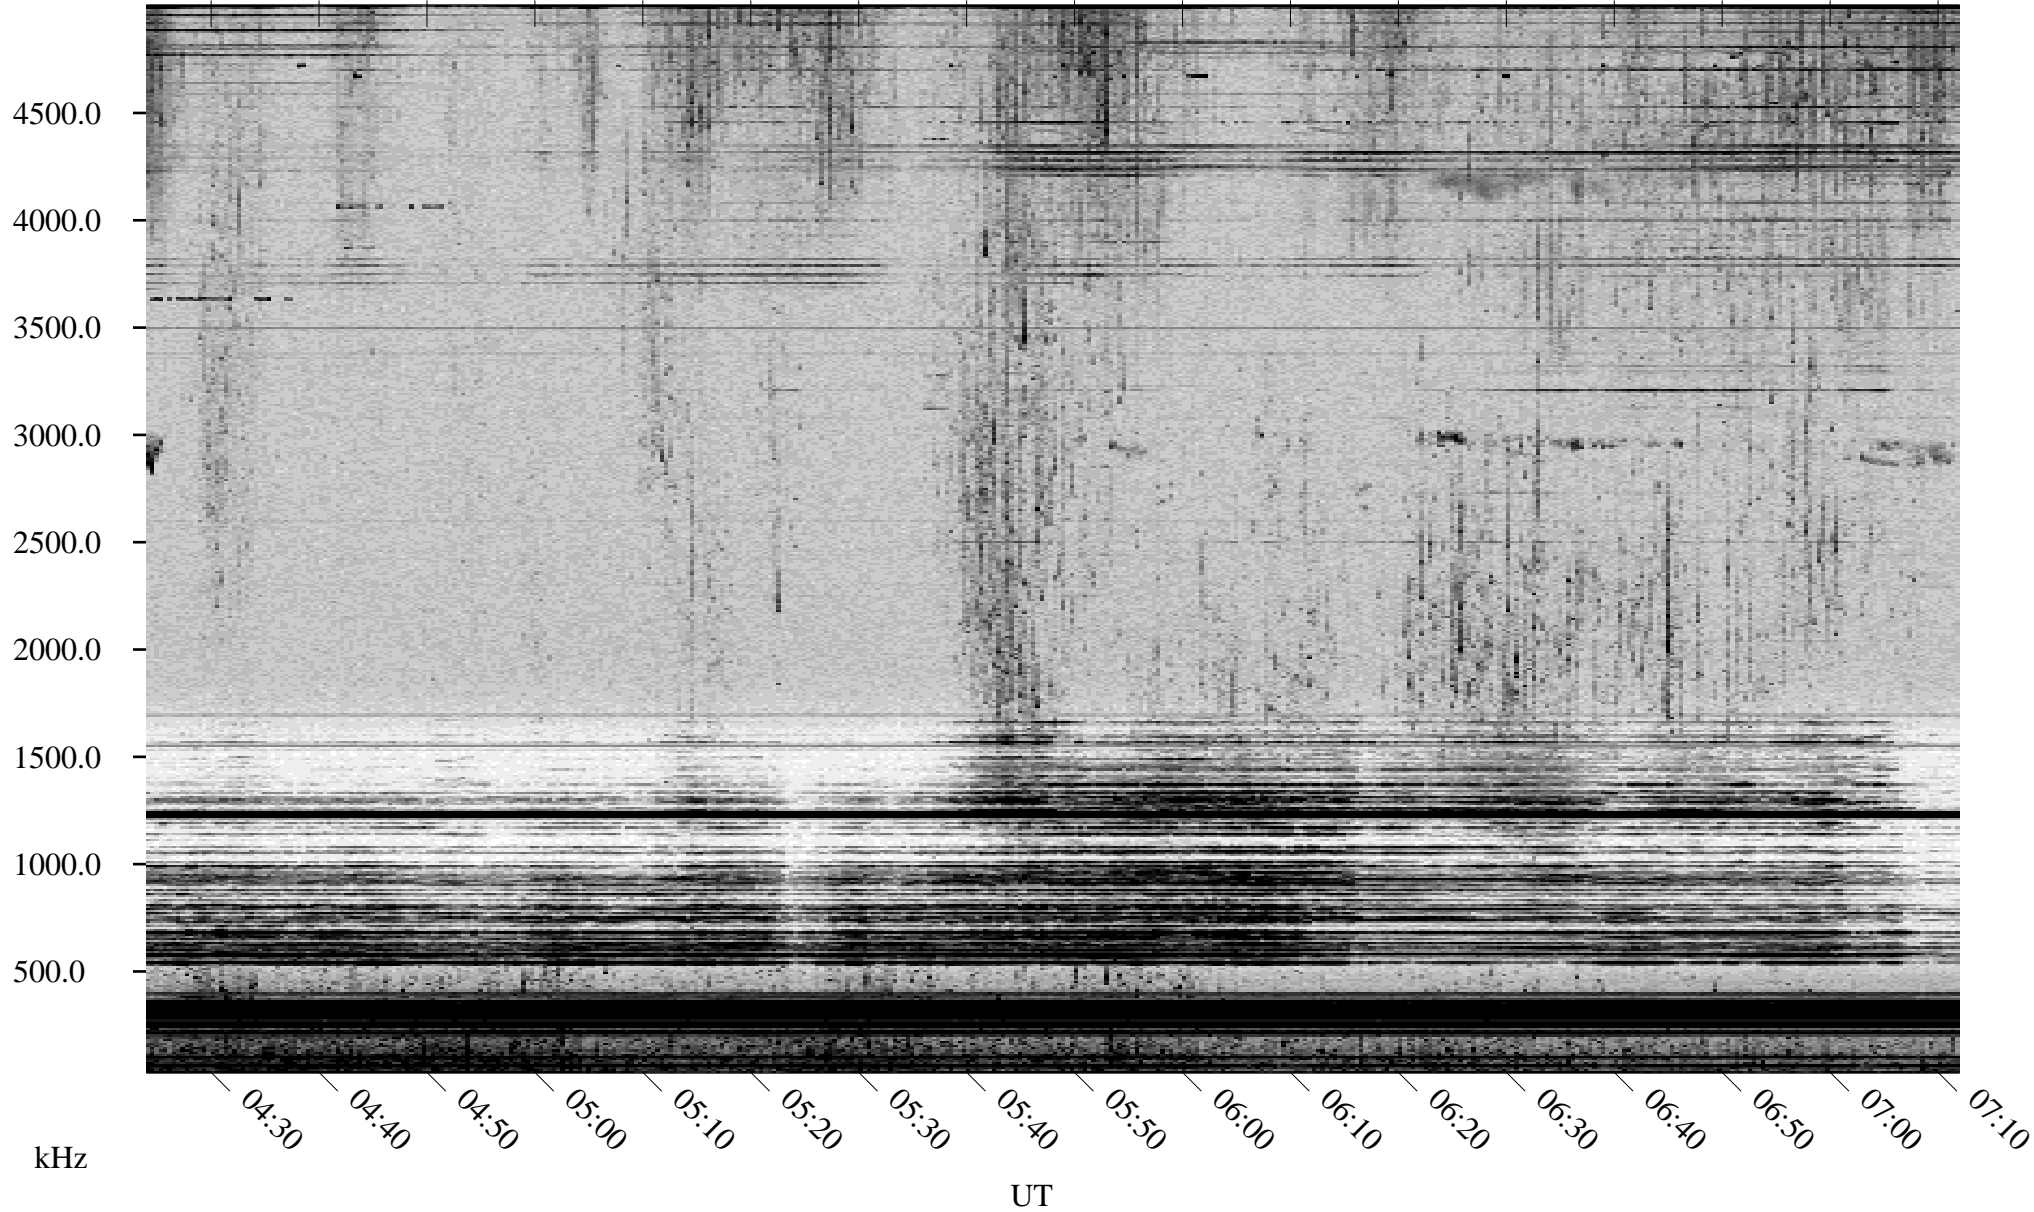

05/09/2001 Churchill, Manitoba

Linear Scale Black = 161 White = 15

ch01129l.r00m max_12

Page 1

05/09/2001 Churchill, Manitoba

Linear Scale Black = 161 White = 15

ch01129l.r00m max_12

Page 2

05/10/2001 Churchill, Manitoba

Linear Scale Black = 161 White = 15

ch01129l.r00m max_12

Page 3

05/10/2001 Churchill, Manitoba

Linear Scale Black = 161 White = 15

ch01129l.r00m max_12

Page 4

05/10/2001 Churchill, Manitoba

Linear Scale Black = 161 White = 15

ch01129l.r00m max_12

Page 5

05/10/2001 Churchill, Manitoba

Linear Scale Black = 161 White = 15

ch01129l.r00m max_12

Page 6

05/10/2001 Churchill, Manitoba

Linear Scale Black = 161 White = 15

ch01129l.r00m max_12

Page 7

05/10/2001 Churchill, Manitoba

Linear Scale Black = 161 White = 15

ch01129l.r00m max_12