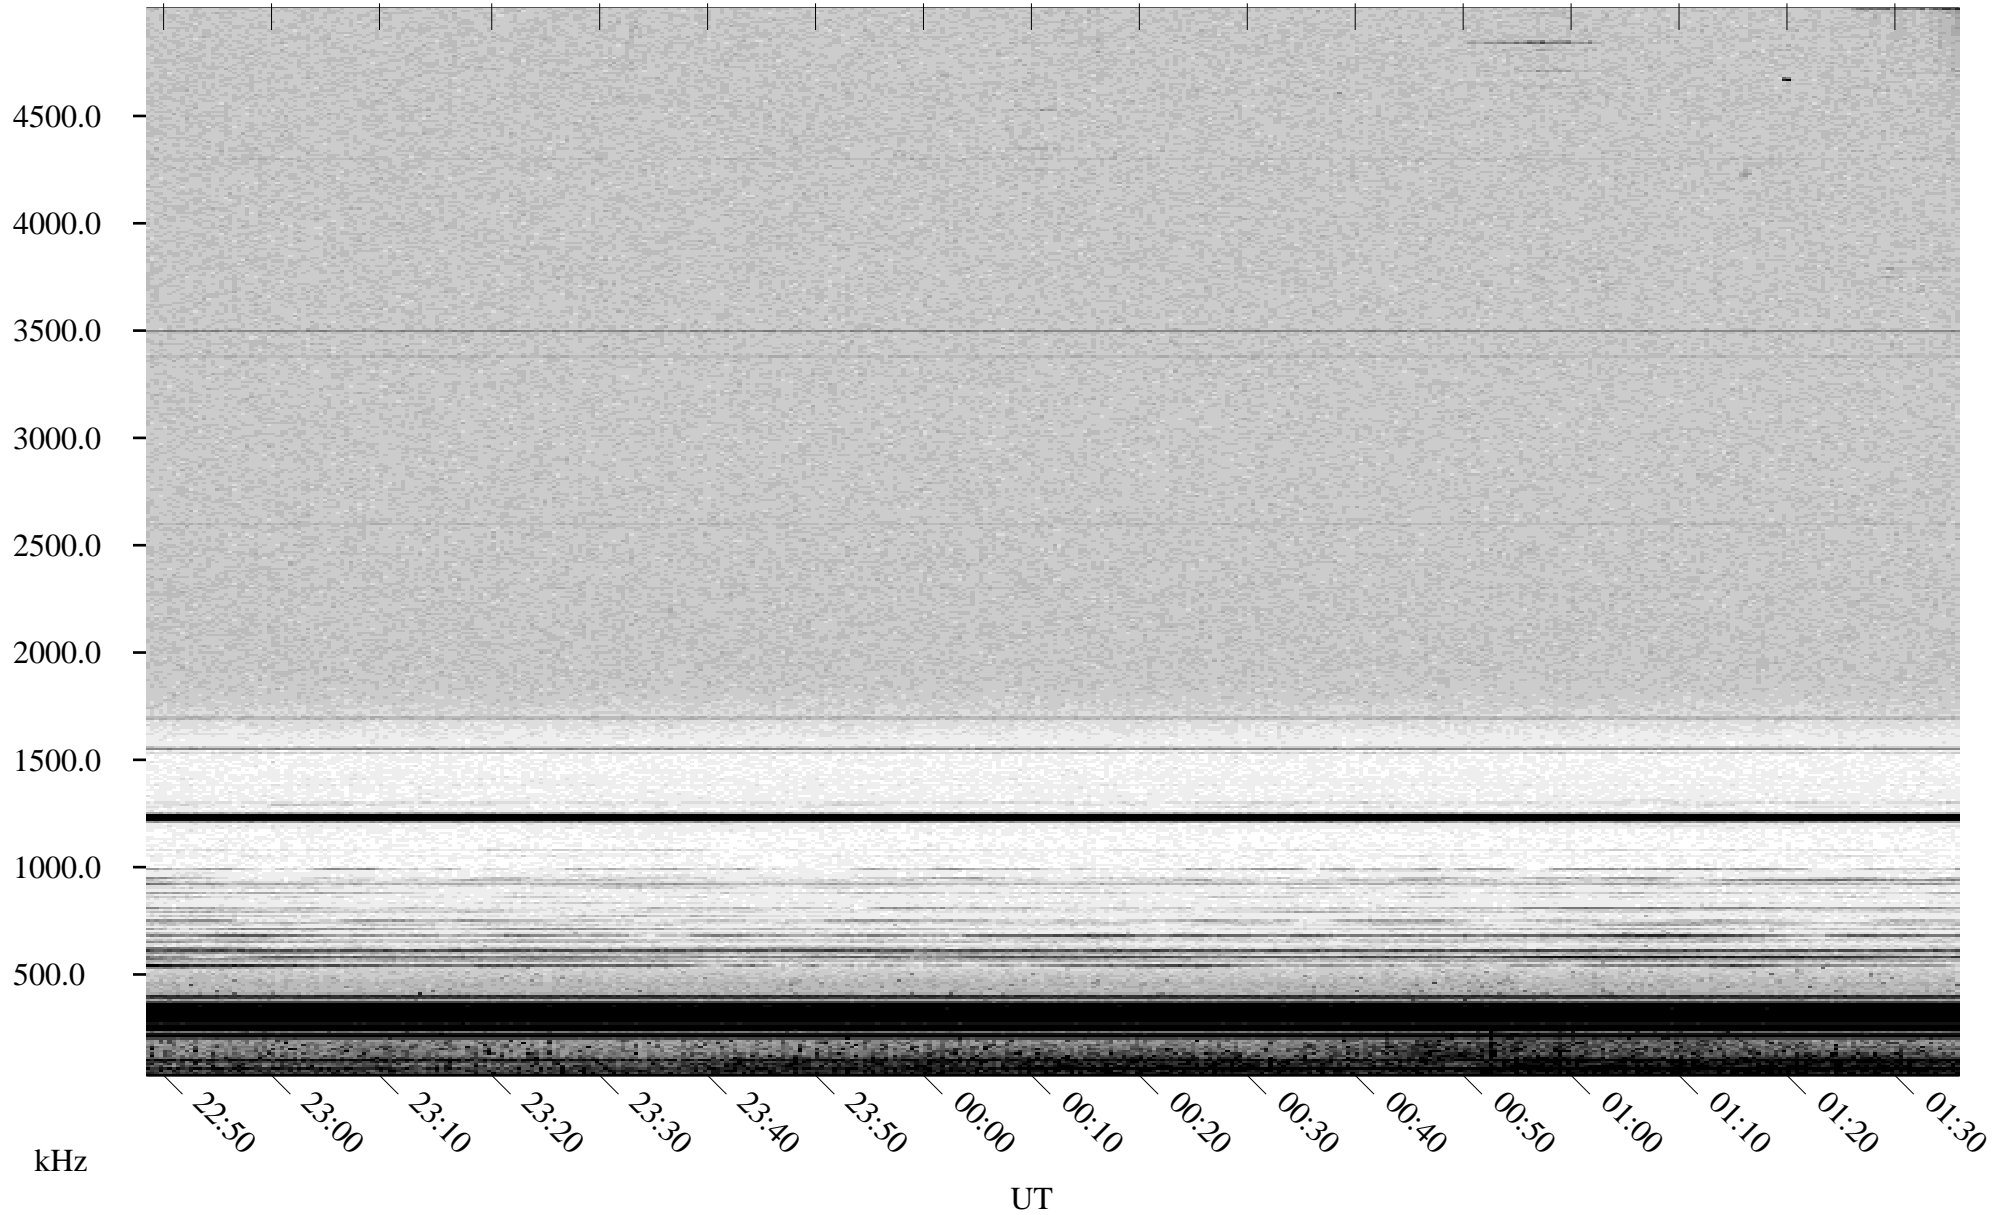

05/09/2001 Churchill, Manitoba

Linear Scale Black = 161 White = 15

ch01129l.r00m max_12

Page 1

05/09/2001 Churchill, Manitoba

Linear Scale Black = 161 White = 15

ch01129l.r00m max_12

Page 2

05/10/2001 Churchill, Manitoba

Linear Scale Black = 161 White = 15

ch01129l.r00m max_12

Page 3

05/10/2001 Churchill, Manitoba

Linear Scale Black = 161 White = 15

ch01129l.r00m max_12

Page 4

05/10/2001 Churchill, Manitoba

Linear Scale Black = 161 White = 15

ch01129l.r00m max_12

Page 5

05/10/2001 Churchill, Manitoba

Linear Scale Black = 161 White = 15

ch01129l.r00m max_12

Page 6

05/10/2001 Churchill, Manitoba

Linear Scale Black = 161 White = 15

ch01129l.r00m max_12

Page 7

05/10/2001 Churchill, Manitoba

Linear Scale Black = 161 White = 15

ch01129l.r00m max_12