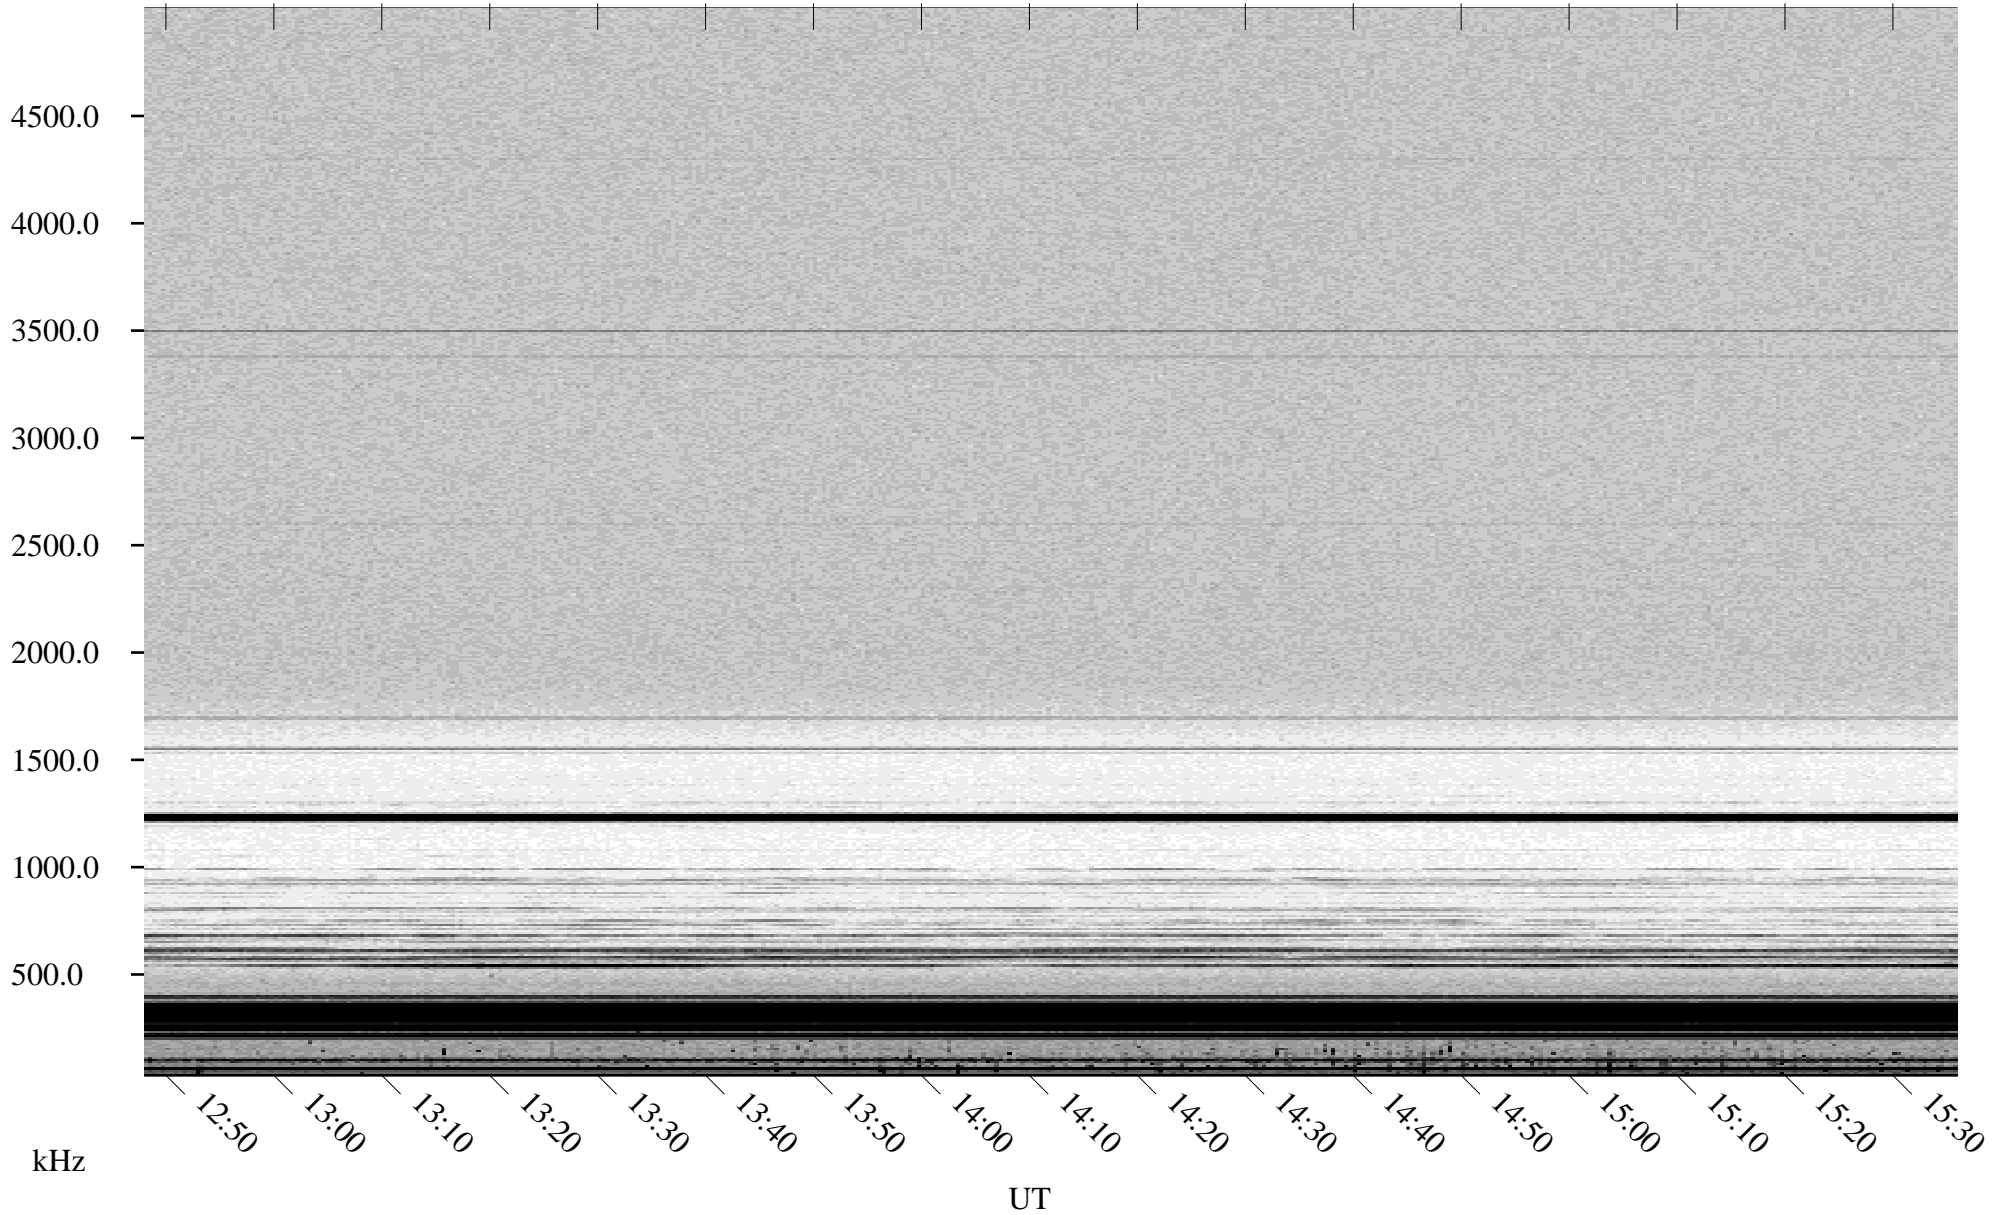

05/10/2001 Churchill, Manitoba

Linear Scale Black = 161 White = 15

ch01129l.r00m max_12

Page 3

05/10/2001 Churchill, Manitoba

Linear Scale Black = 161 White = 15

ch01129l.r00m max_12

Page 4

05/10/2001 Churchill, Manitoba

Linear Scale Black = 161 White = 15

ch01129l.r00m max_12

Page 5

05/10/2001 Churchill, Manitoba

Linear Scale Black = 161 White = 15

ch01129l.r00m max_12

Page 6

05/10/2001 Churchill, Manitoba

Linear Scale Black = 161 White = 15

ch01129l.r00m max_12

Page 7

05/10/2001 Churchill, Manitoba

Linear Scale Black = 161 White = 15

ch01129l.r00m max_12