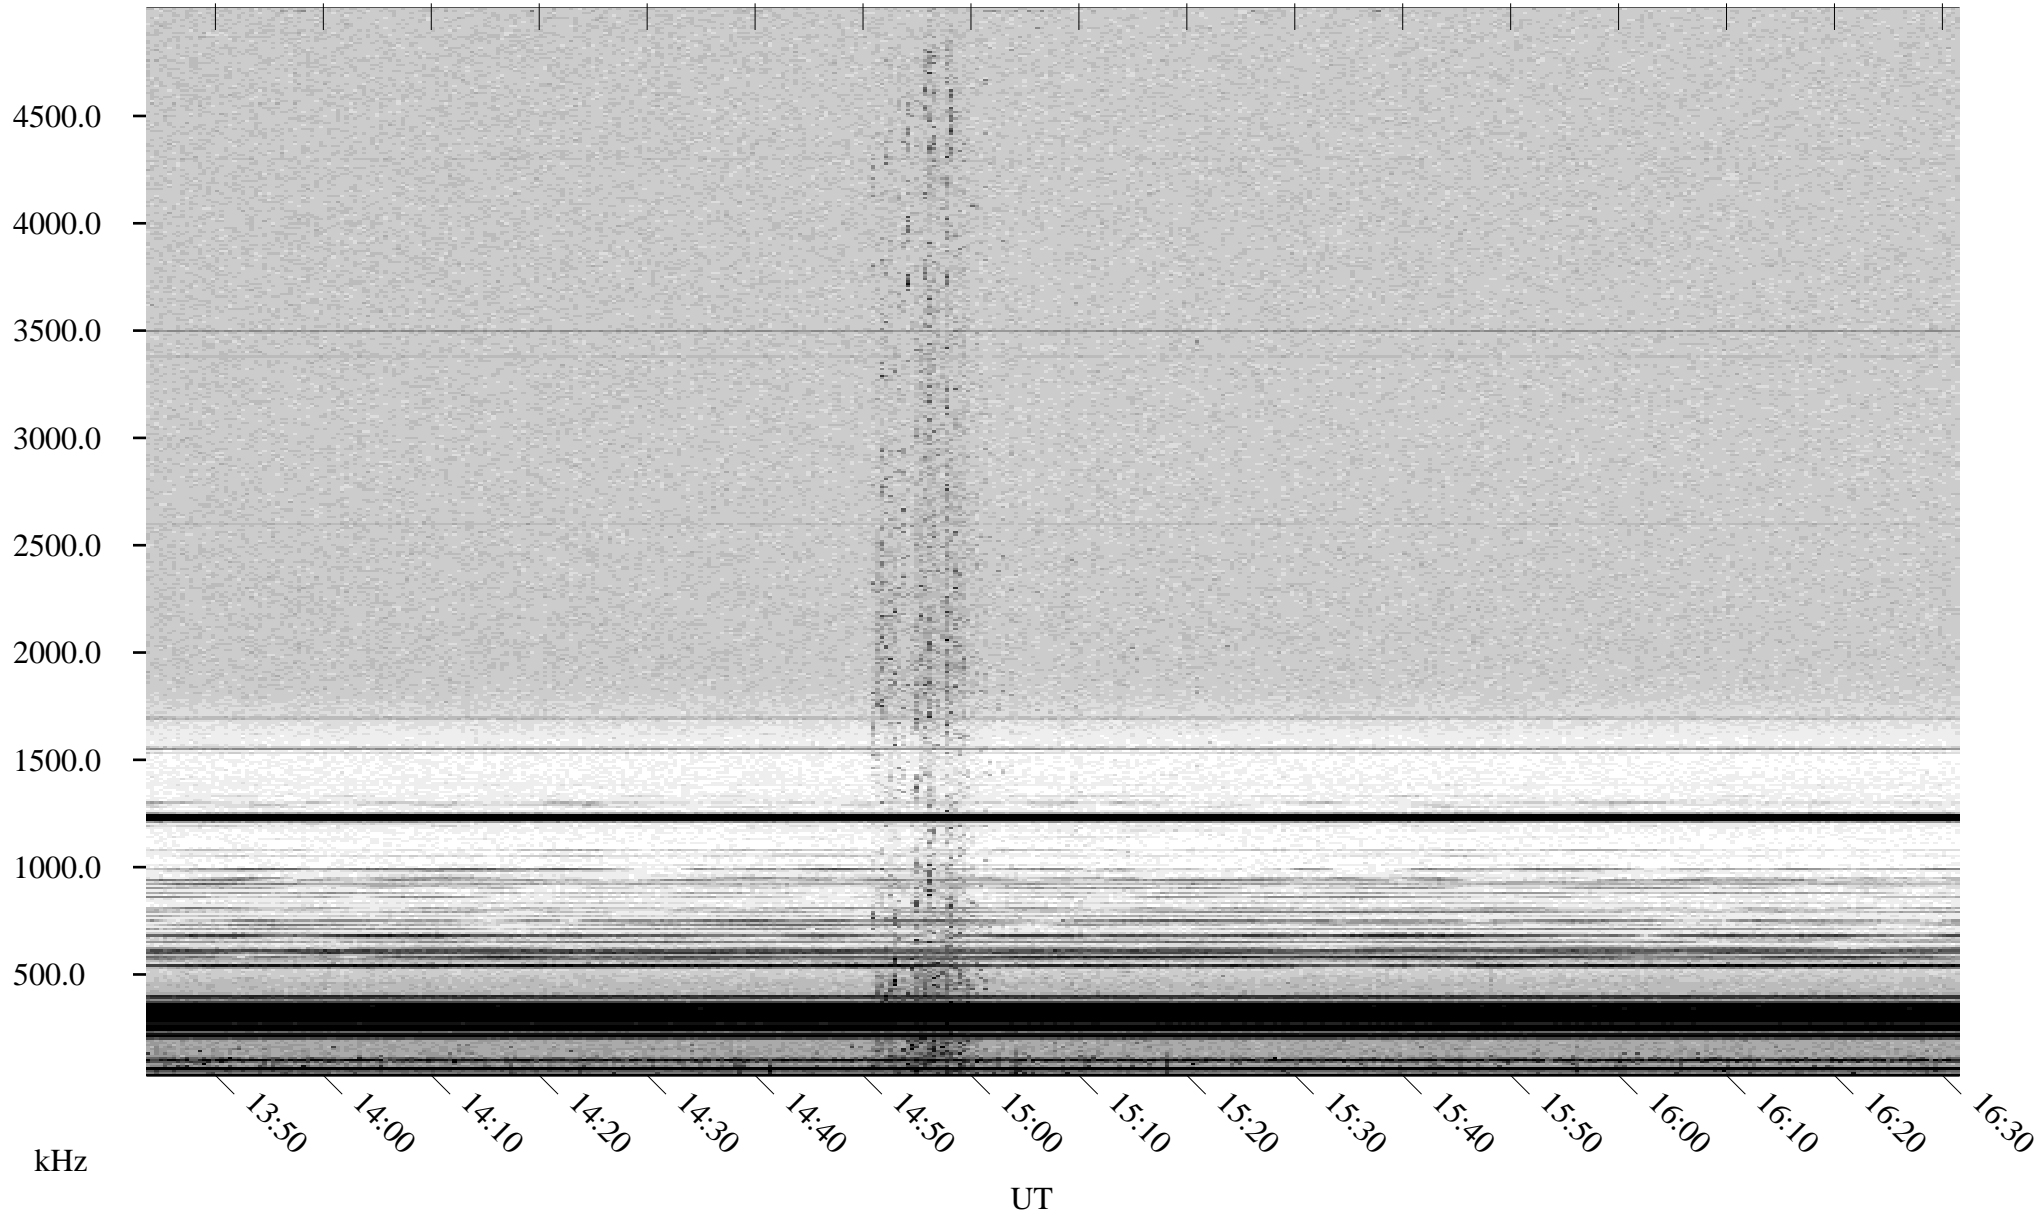

# 05/11/2001 Churchill, Manitoba

Linear Scale    Black = 161    White = 15

ch01130l.r00m max\_12

Page 5

# 05/11/2001 Churchill, Manitoba

Linear Scale    Black = 161    White = 15

ch01130l.r00m max\_12

Page 6

# 05/11/2001 Churchill, Manitoba

Linear Scale    Black = 161    White = 15

ch01130l.r00m max\_12

Page 7

# 05/11/2001 Churchill, Manitoba

Linear Scale    Black = 161    White = 15

ch01130l.r00m max\_12

Page 8