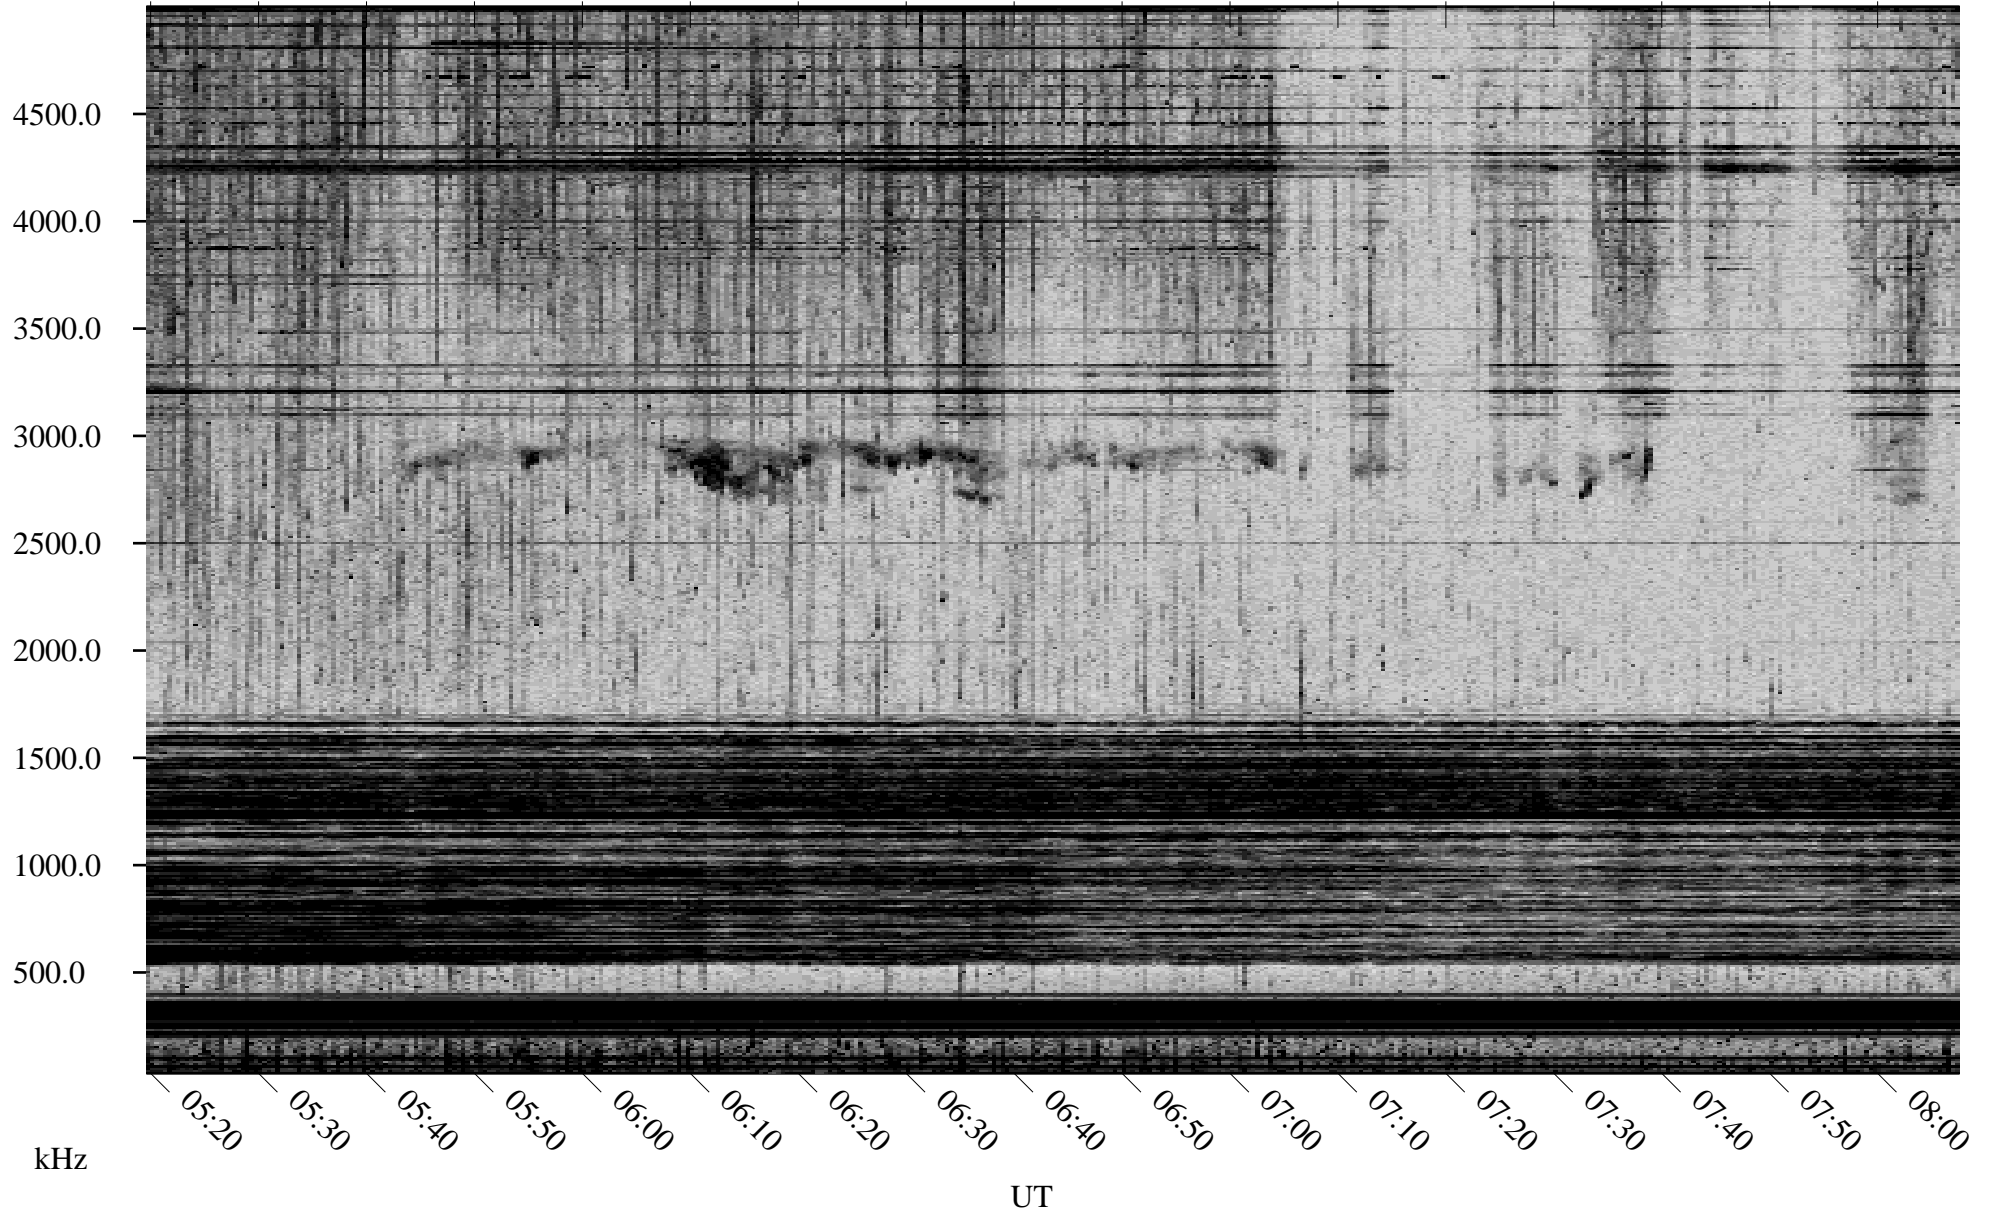

# 05/10/2001 Churchill, Manitoba

Linear Scale    Black = 161    White = 15

ch01130l.r00m max\_12

Page 1

# 05/10/2001 Churchill, Manitoba

Linear Scale    Black = 161    White = 15

ch01130l.r00m max\_12

Page 2

# 05/11/2001 Churchill, Manitoba

Linear Scale    Black = 161    White = 15

ch01130l.r00m max\_12

Page 3

# 05/11/2001 Churchill, Manitoba

Linear Scale    Black = 161    White = 15

ch01130l.r00m max\_12

Page 4