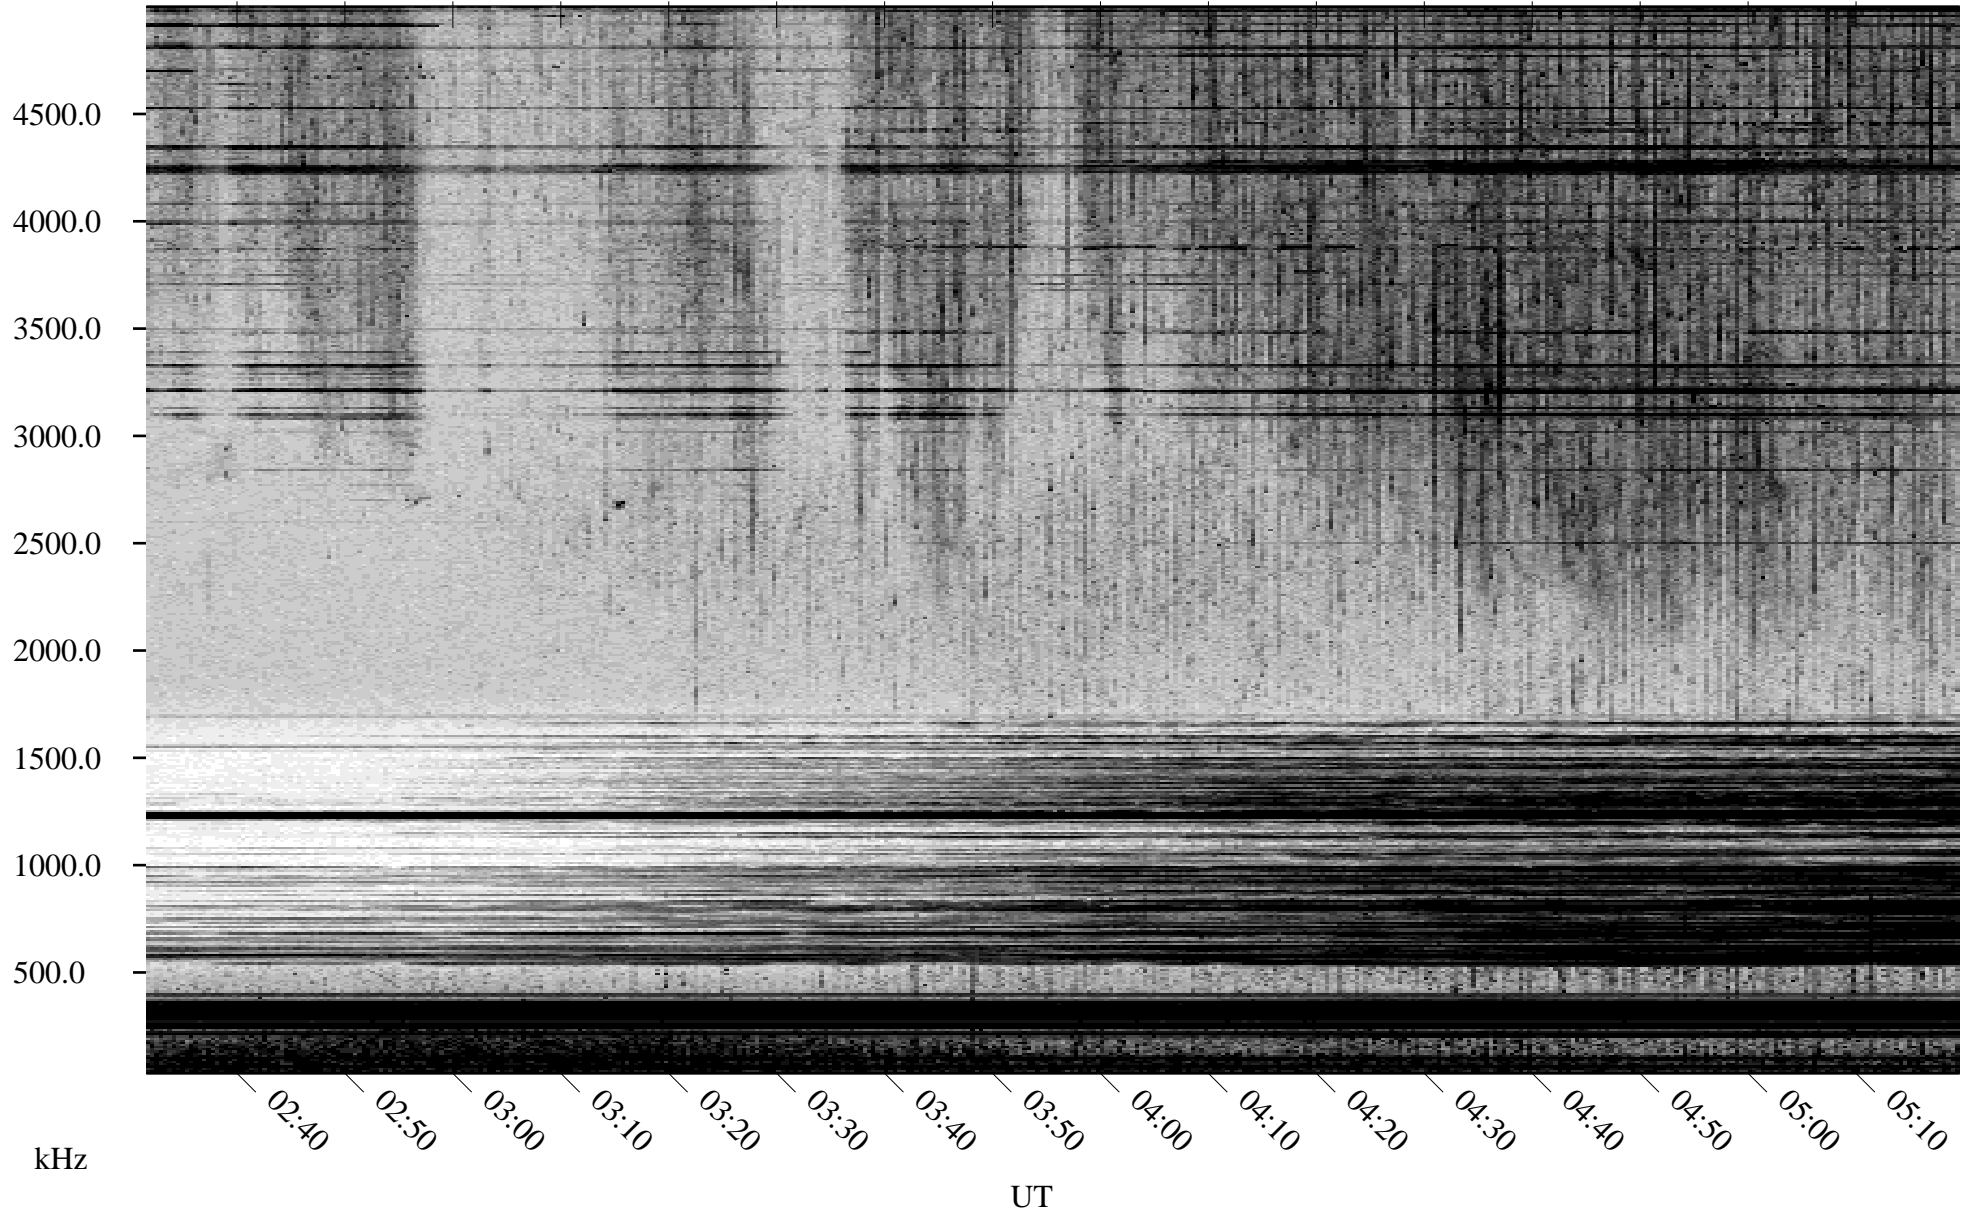

# 05/10/2001 Churchill, Manitoba

Linear Scale    Black = 161    White = 15

ch01130l.r00m max\_12

Page 1

# 05/10/2001 Churchill, Manitoba

Linear Scale    Black = 161    White = 15

ch01130l.r00m max\_12

Page 2

# 05/11/2001 Churchill, Manitoba

Linear Scale    Black = 161    White = 15

ch01130l.r00m max\_12

Page 3

# 05/11/2001 Churchill, Manitoba

Linear Scale    Black = 161    White = 15

ch01130l.r00m max\_12

Page 4