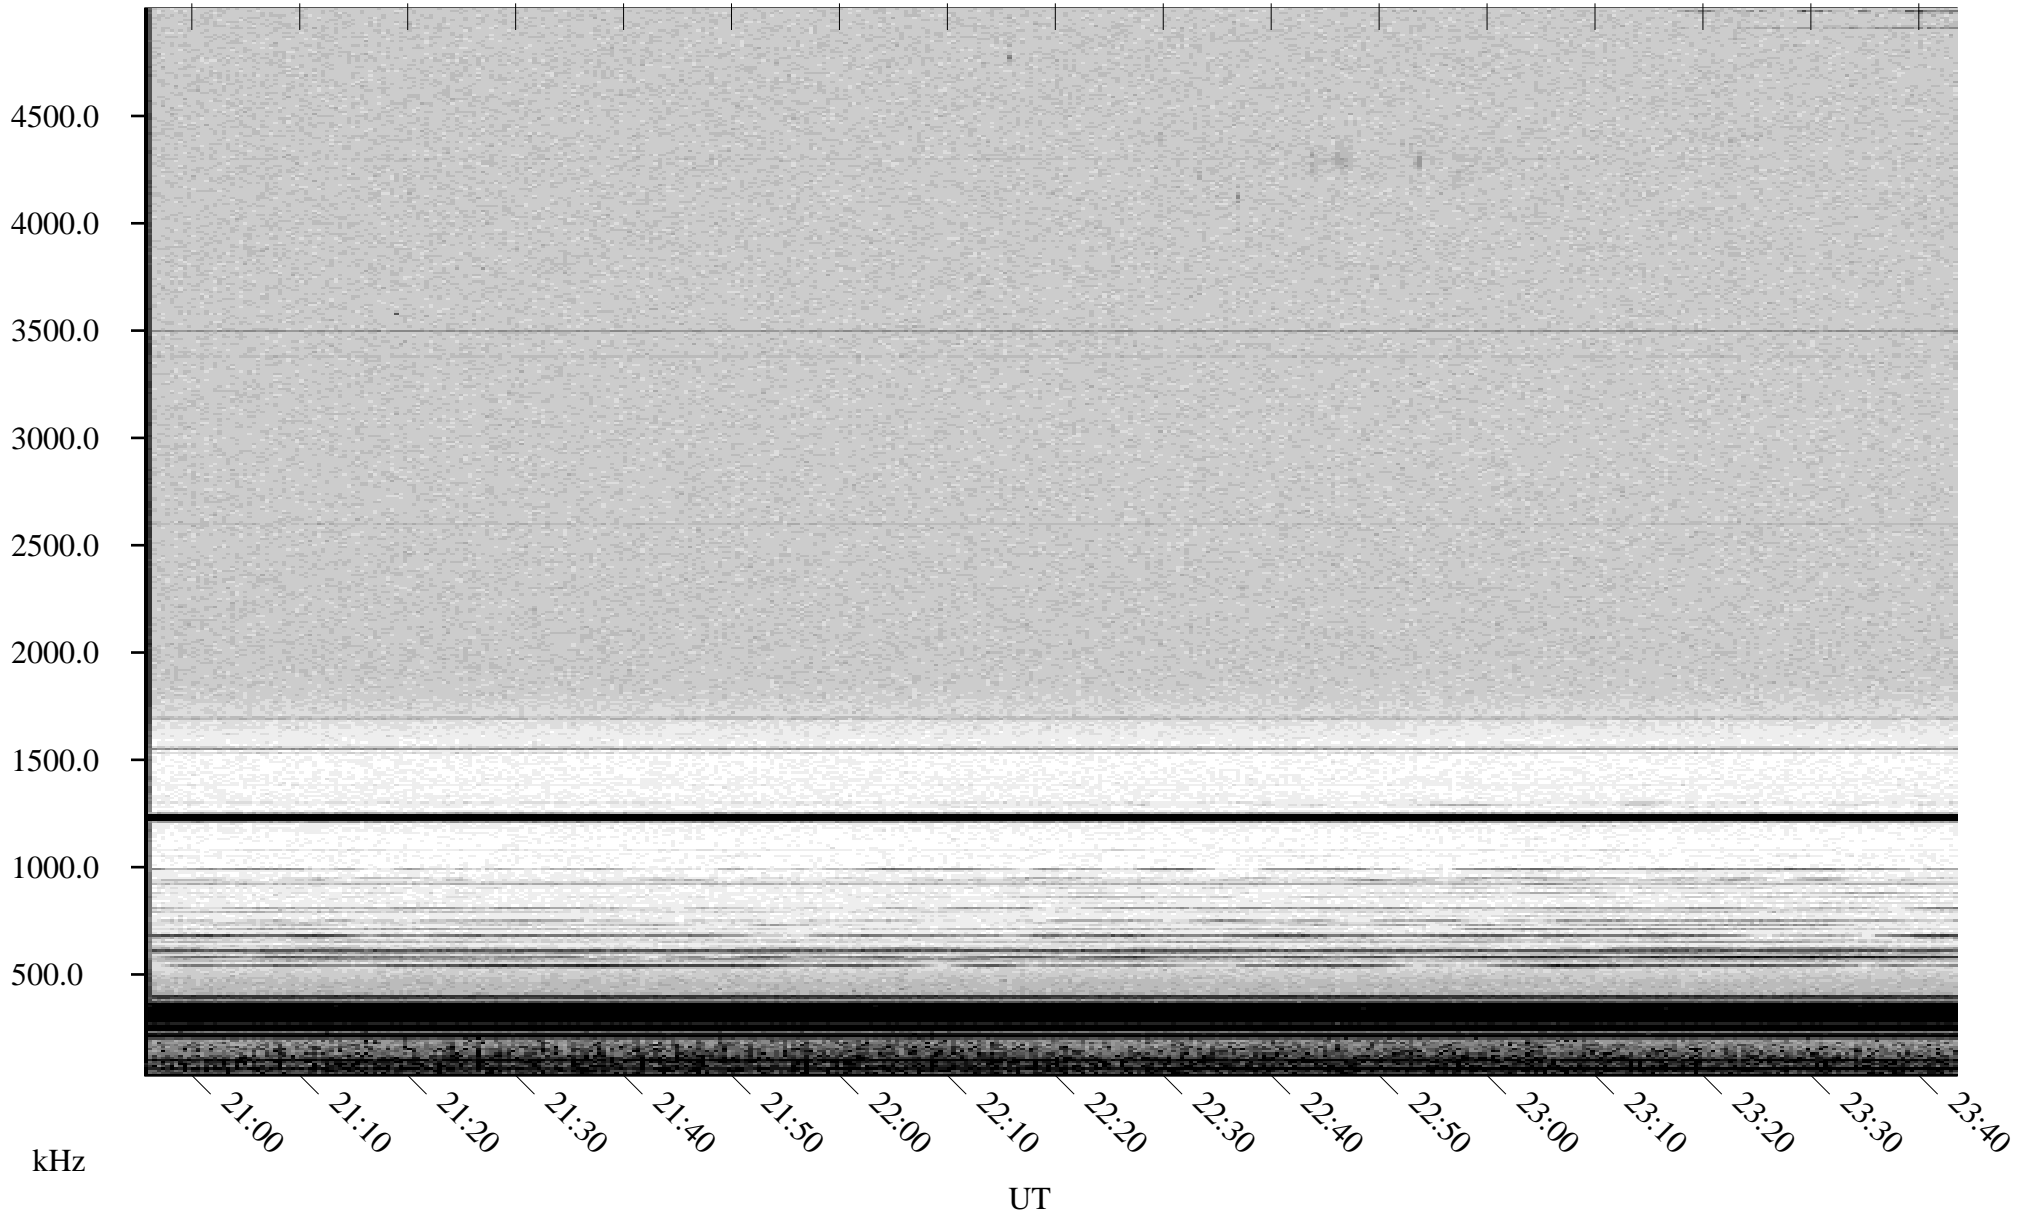

# 05/10/2001 Churchill, Manitoba

Linear Scale    Black = 161    White = 15

ch01130l.r00m max\_12

Page 1

# 05/10/2001 Churchill, Manitoba

Linear Scale    Black = 161    White = 15

ch01130l.r00m max\_12

Page 2

# 05/11/2001 Churchill, Manitoba

Linear Scale    Black = 161    White = 15

ch01130l.r00m max\_12

Page 3

# 05/11/2001 Churchill, Manitoba

Linear Scale    Black = 161    White = 15

ch01130l.r00m max\_12

Page 4