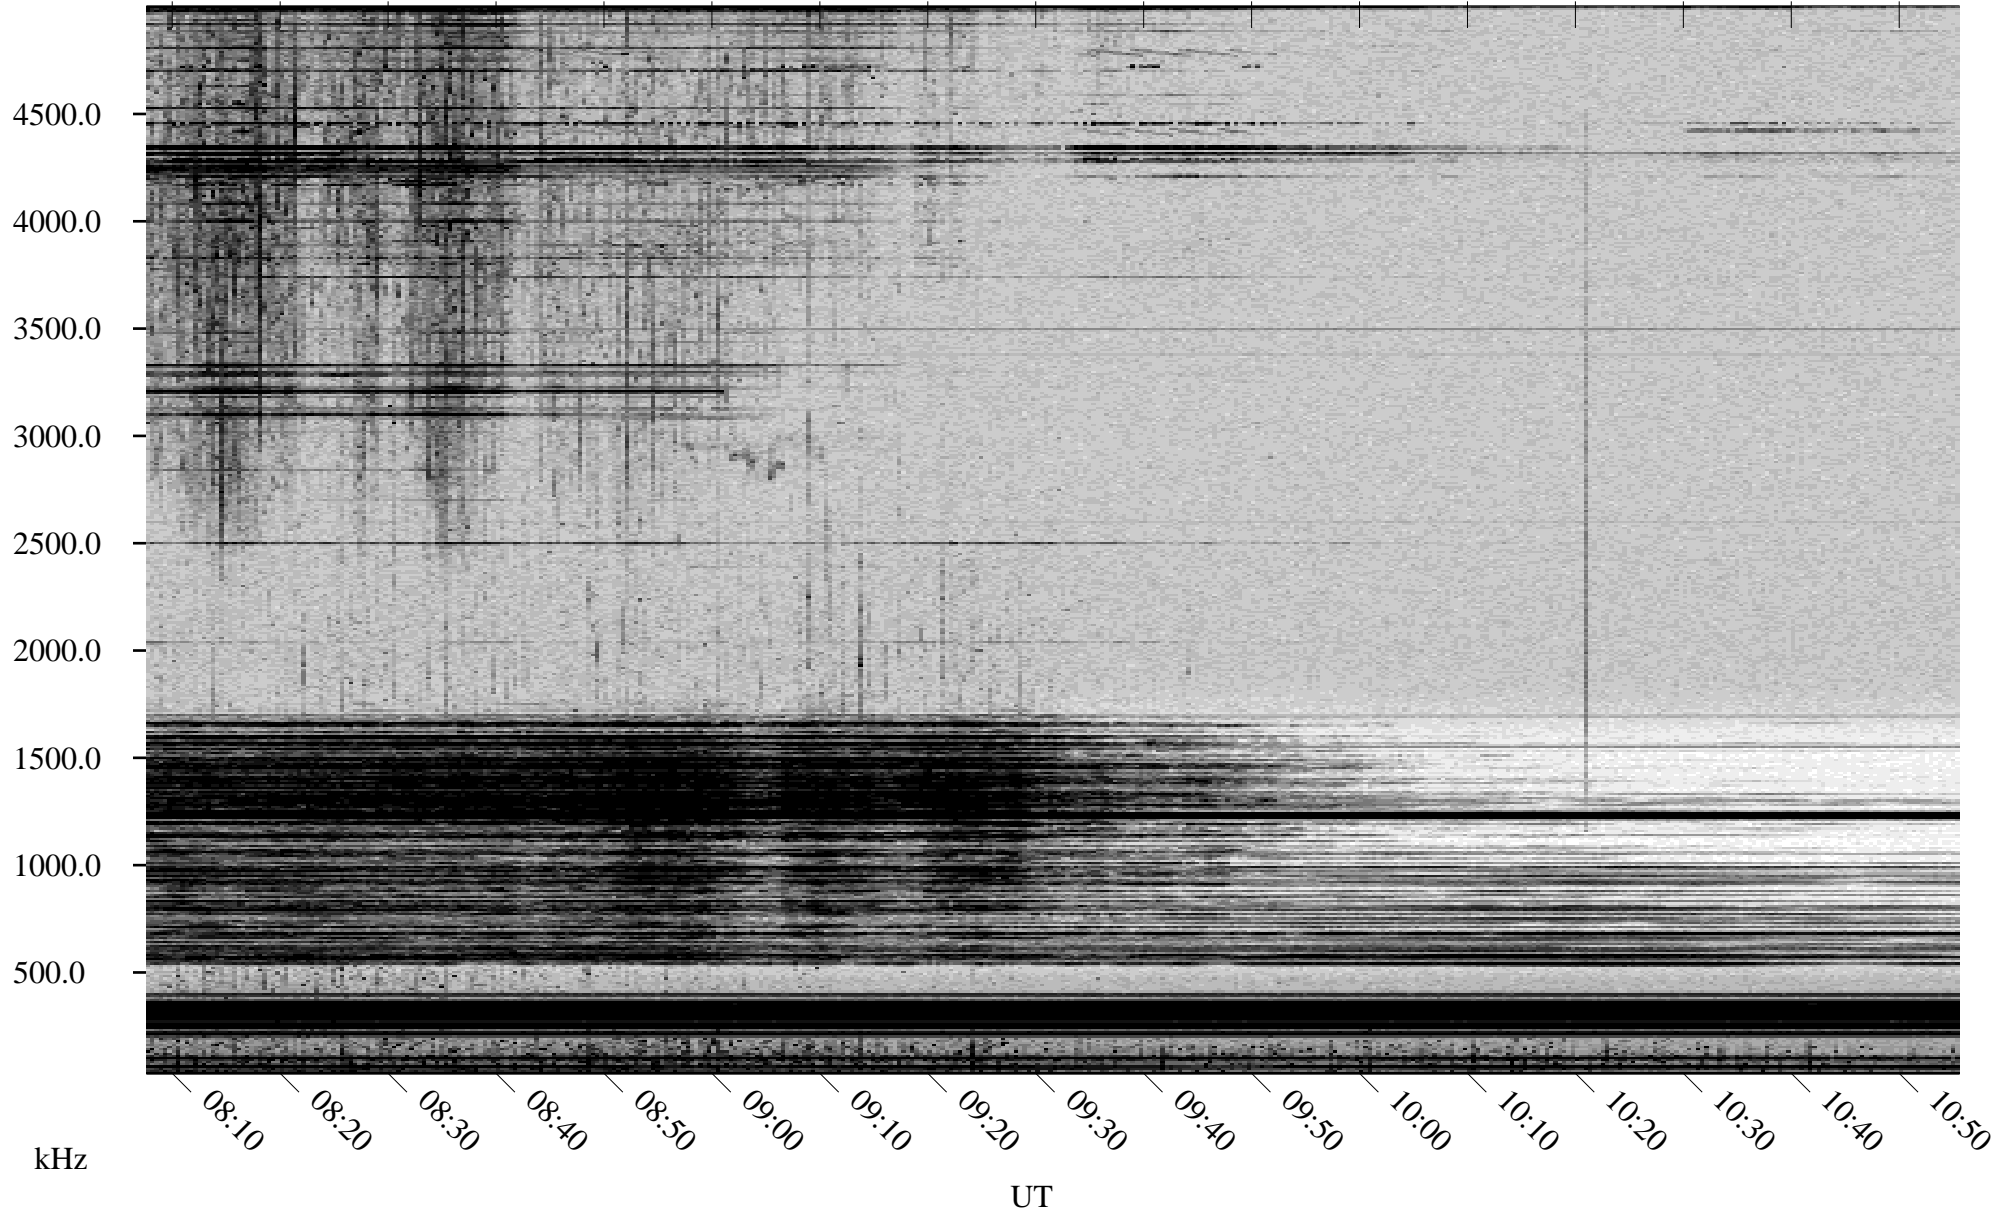

# 05/11/2001 Churchill, Manitoba

Linear Scale    Black = 161    White = 15

ch01130l.r00m max\_12

Page 4

# 05/11/2001 Churchill, Manitoba

Linear Scale    Black = 161    White = 15

ch01130l.r00m max\_12

Page 5

# 05/11/2001 Churchill, Manitoba

Linear Scale    Black = 161    White = 15

ch01130l.r00m max\_12

Page 6