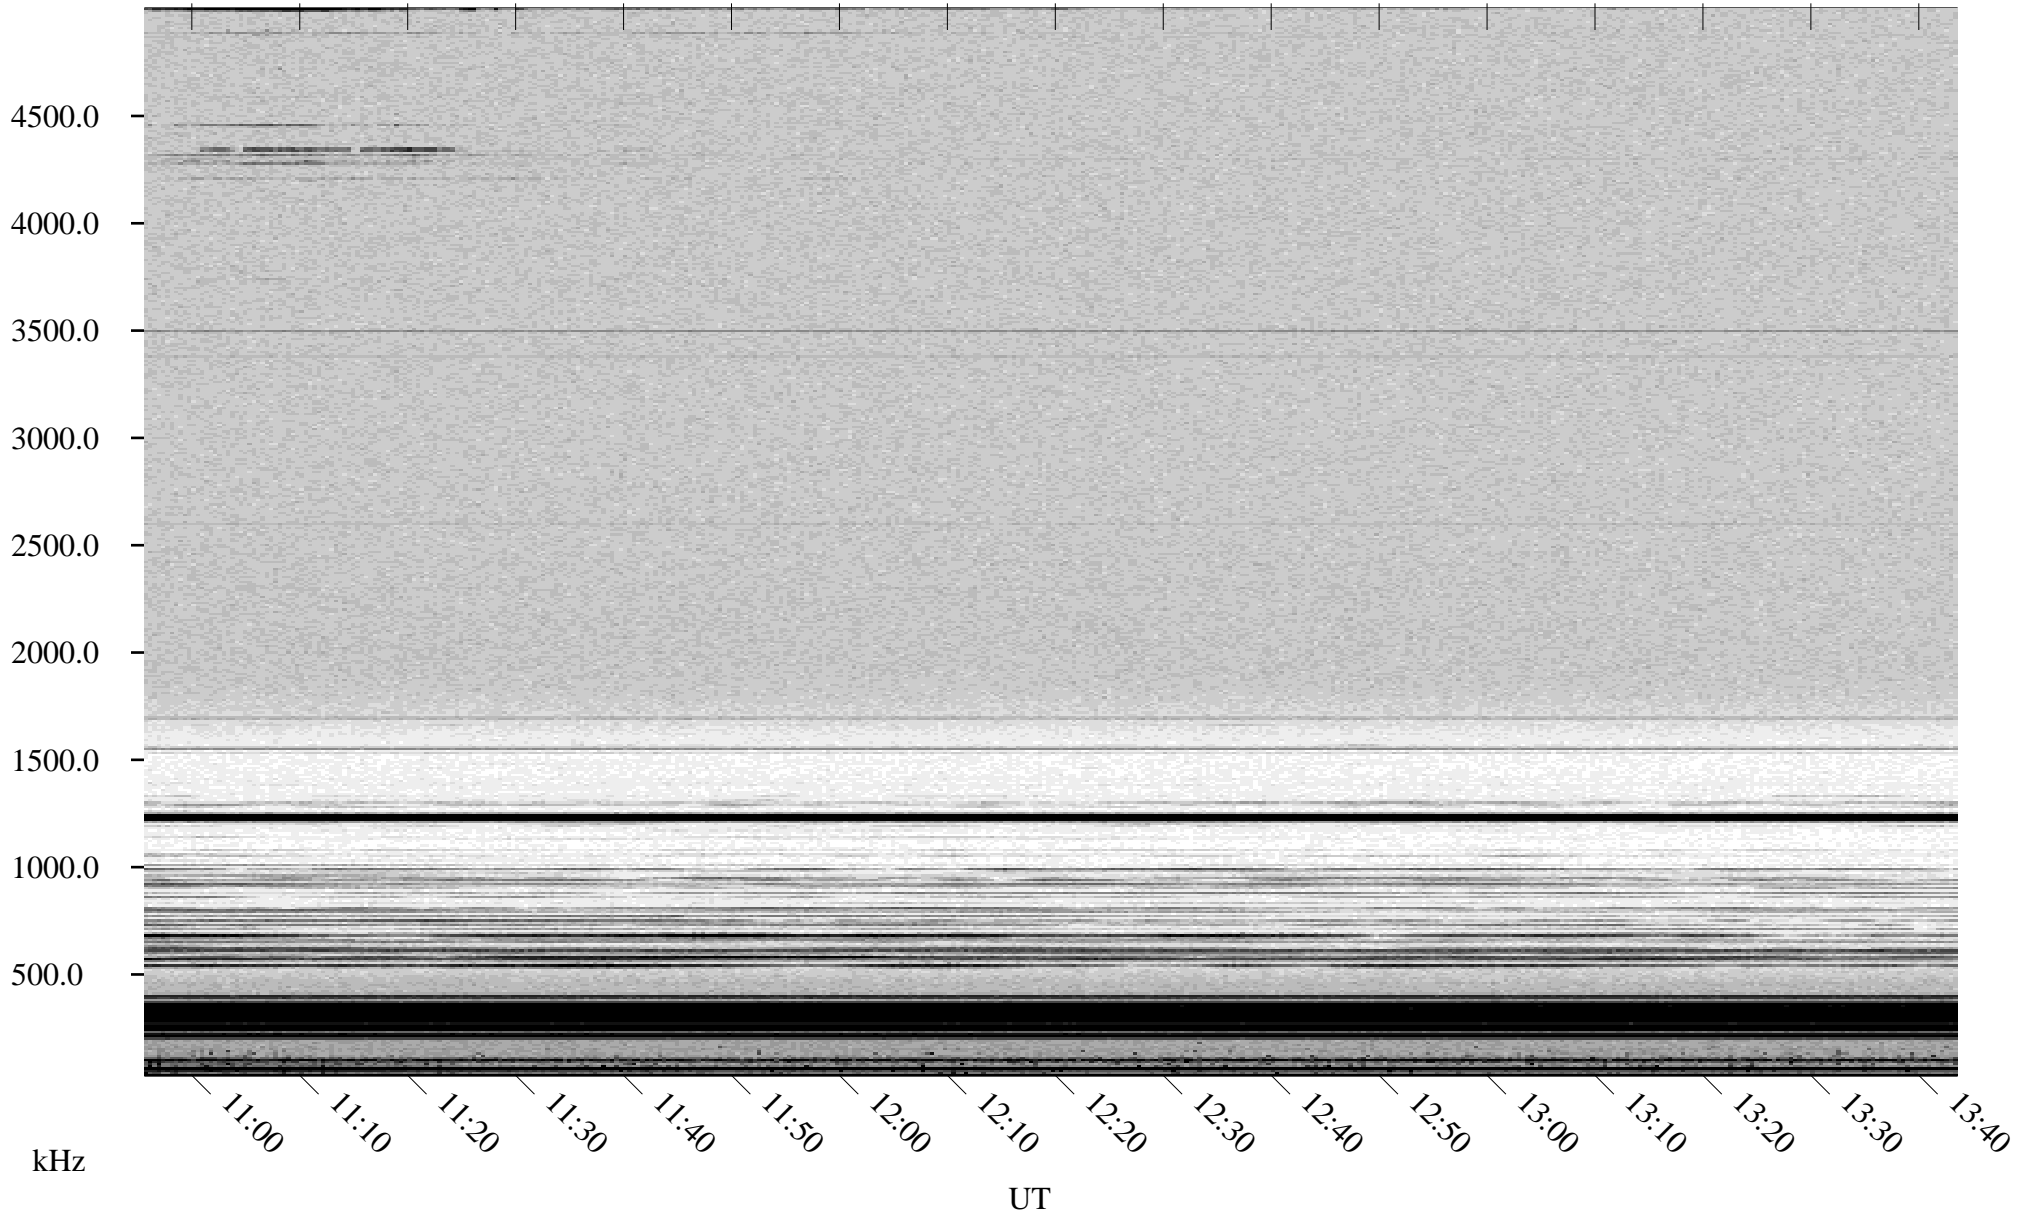

# 05/11/2001 Churchill, Manitoba

Linear Scale    Black = 161    White = 15

ch01130l.r00m max\_12

Page 5

# 05/11/2001 Churchill, Manitoba

Linear Scale    Black = 161    White = 15

ch01130l.r00m max\_12

Page 6