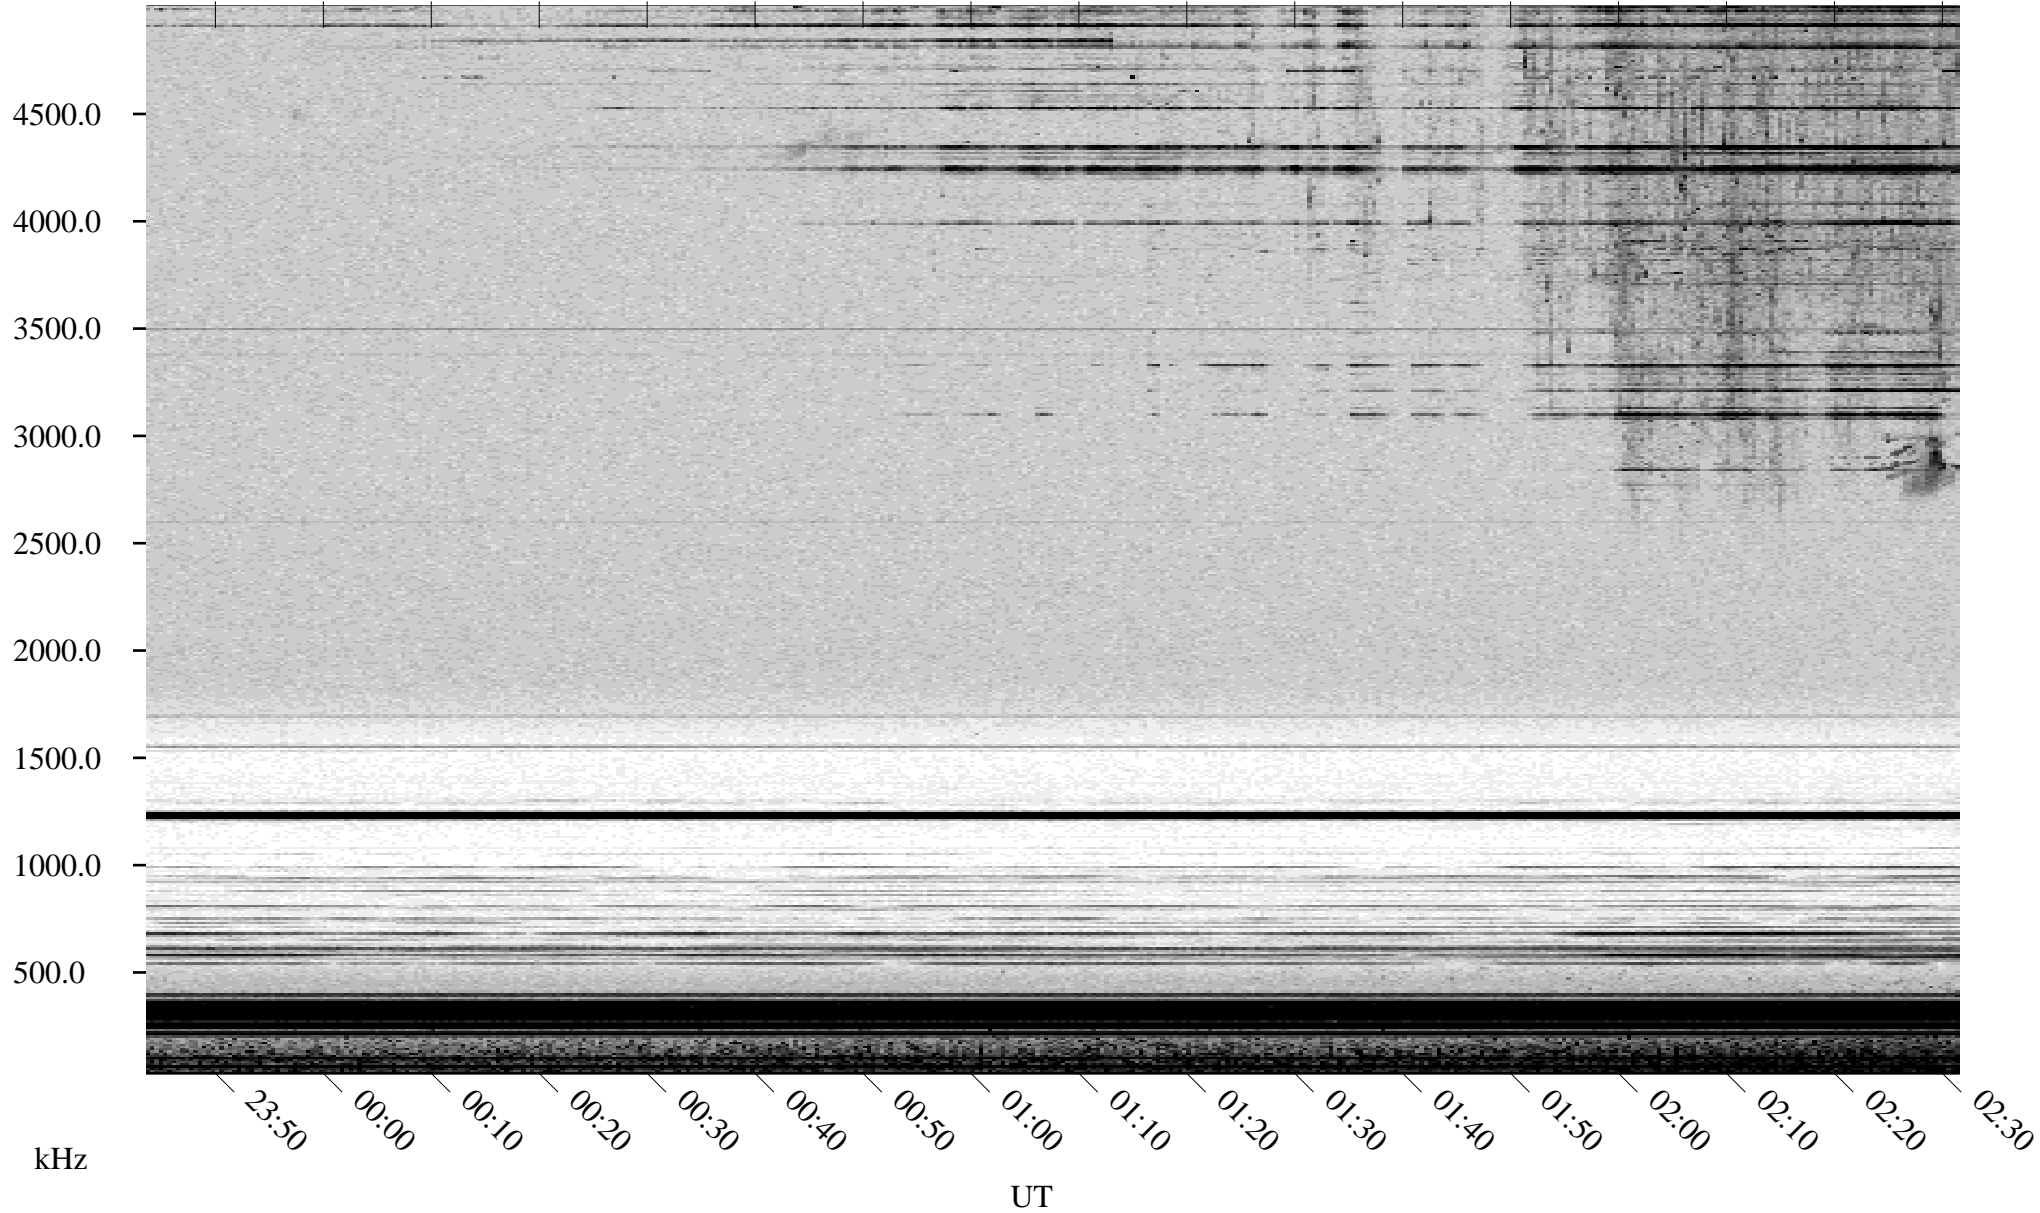

# 05/10/2001 Churchill, Manitoba

Linear Scale    Black = 161    White = 15

ch01130l.r00m max\_12

Page 1

# 05/10/2001 Churchill, Manitoba

Linear Scale    Black = 161    White = 15

ch01130l.r00m max\_12

Page 2

# 05/11/2001 Churchill, Manitoba

Linear Scale    Black = 161    White = 15

ch01130l.r00m max\_12

Page 3

# 05/11/2001 Churchill, Manitoba

Linear Scale    Black = 161    White = 15

ch01130l.r00m max\_12

Page 4