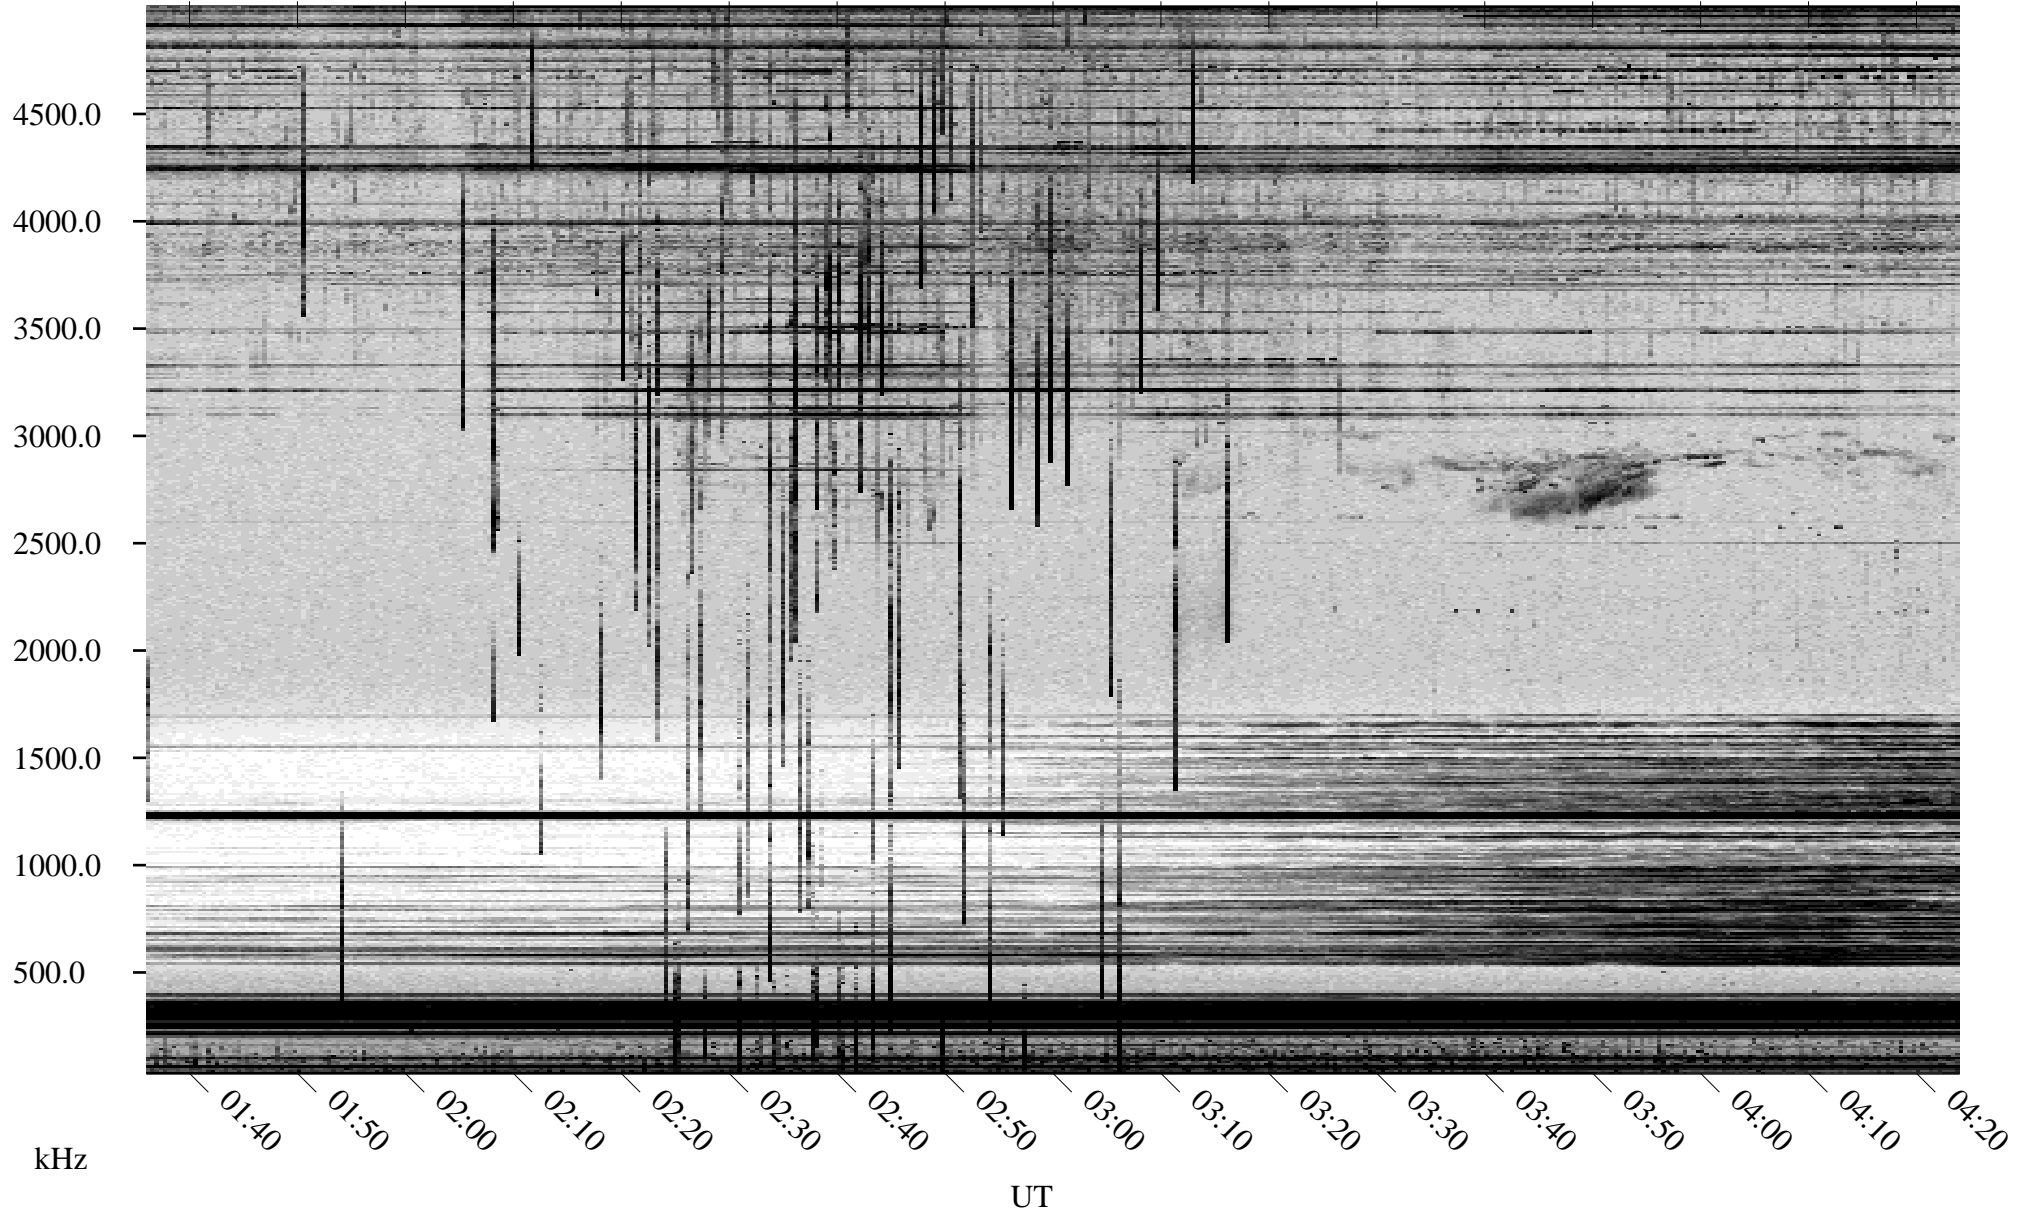

# 05/11/2001 Churchill, Manitoba

Linear Scale    Black = 161    White = 15

ch011311.r00m max\_12

Page 1

# 05/11/2001 Churchill, Manitoba

Linear Scale    Black = 161    White = 15

ch01131l.r00m max\_12

Page 2

# 05/12/2001 Churchill, Manitoba

Linear Scale    Black = 161    White = 15

ch01131l.r00m max\_12

Page 3

# 05/12/2001 Churchill, Manitoba

Linear Scale    Black = 161    White = 15

ch01131l.r00m max\_12

Page 4