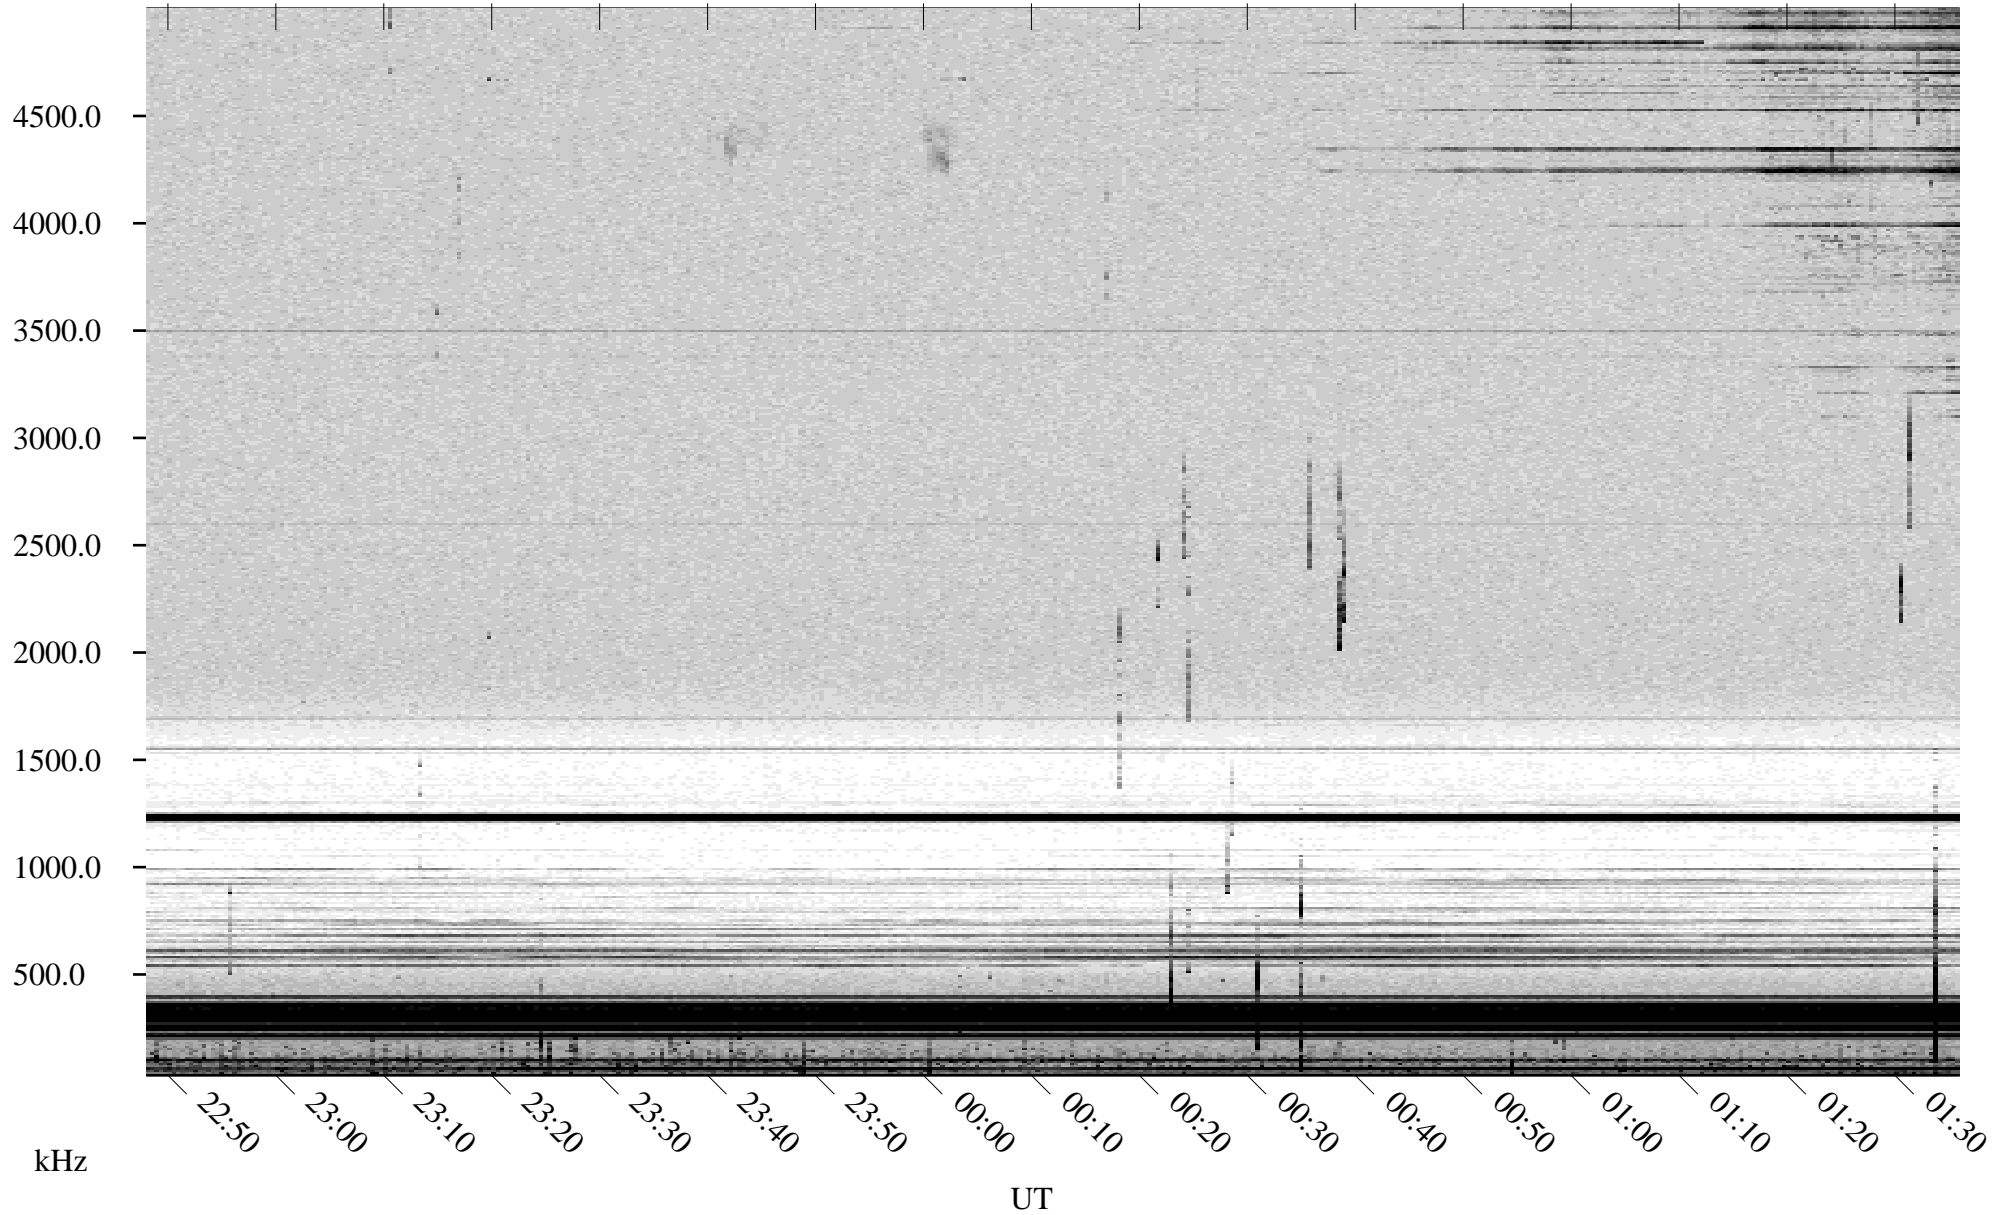

# 05/11/2001 Churchill, Manitoba

Linear Scale    Black = 161    White = 15

ch011311.r00m max\_12

Page 1

# 05/11/2001 Churchill, Manitoba

Linear Scale    Black = 161    White = 15

ch01131l.r00m max\_12

Page 2

# 05/12/2001 Churchill, Manitoba

Linear Scale    Black = 161    White = 15

ch01131l.r00m max\_12

Page 3

# 05/12/2001 Churchill, Manitoba

Linear Scale    Black = 161    White = 15

ch01131l.r00m max\_12

Page 4