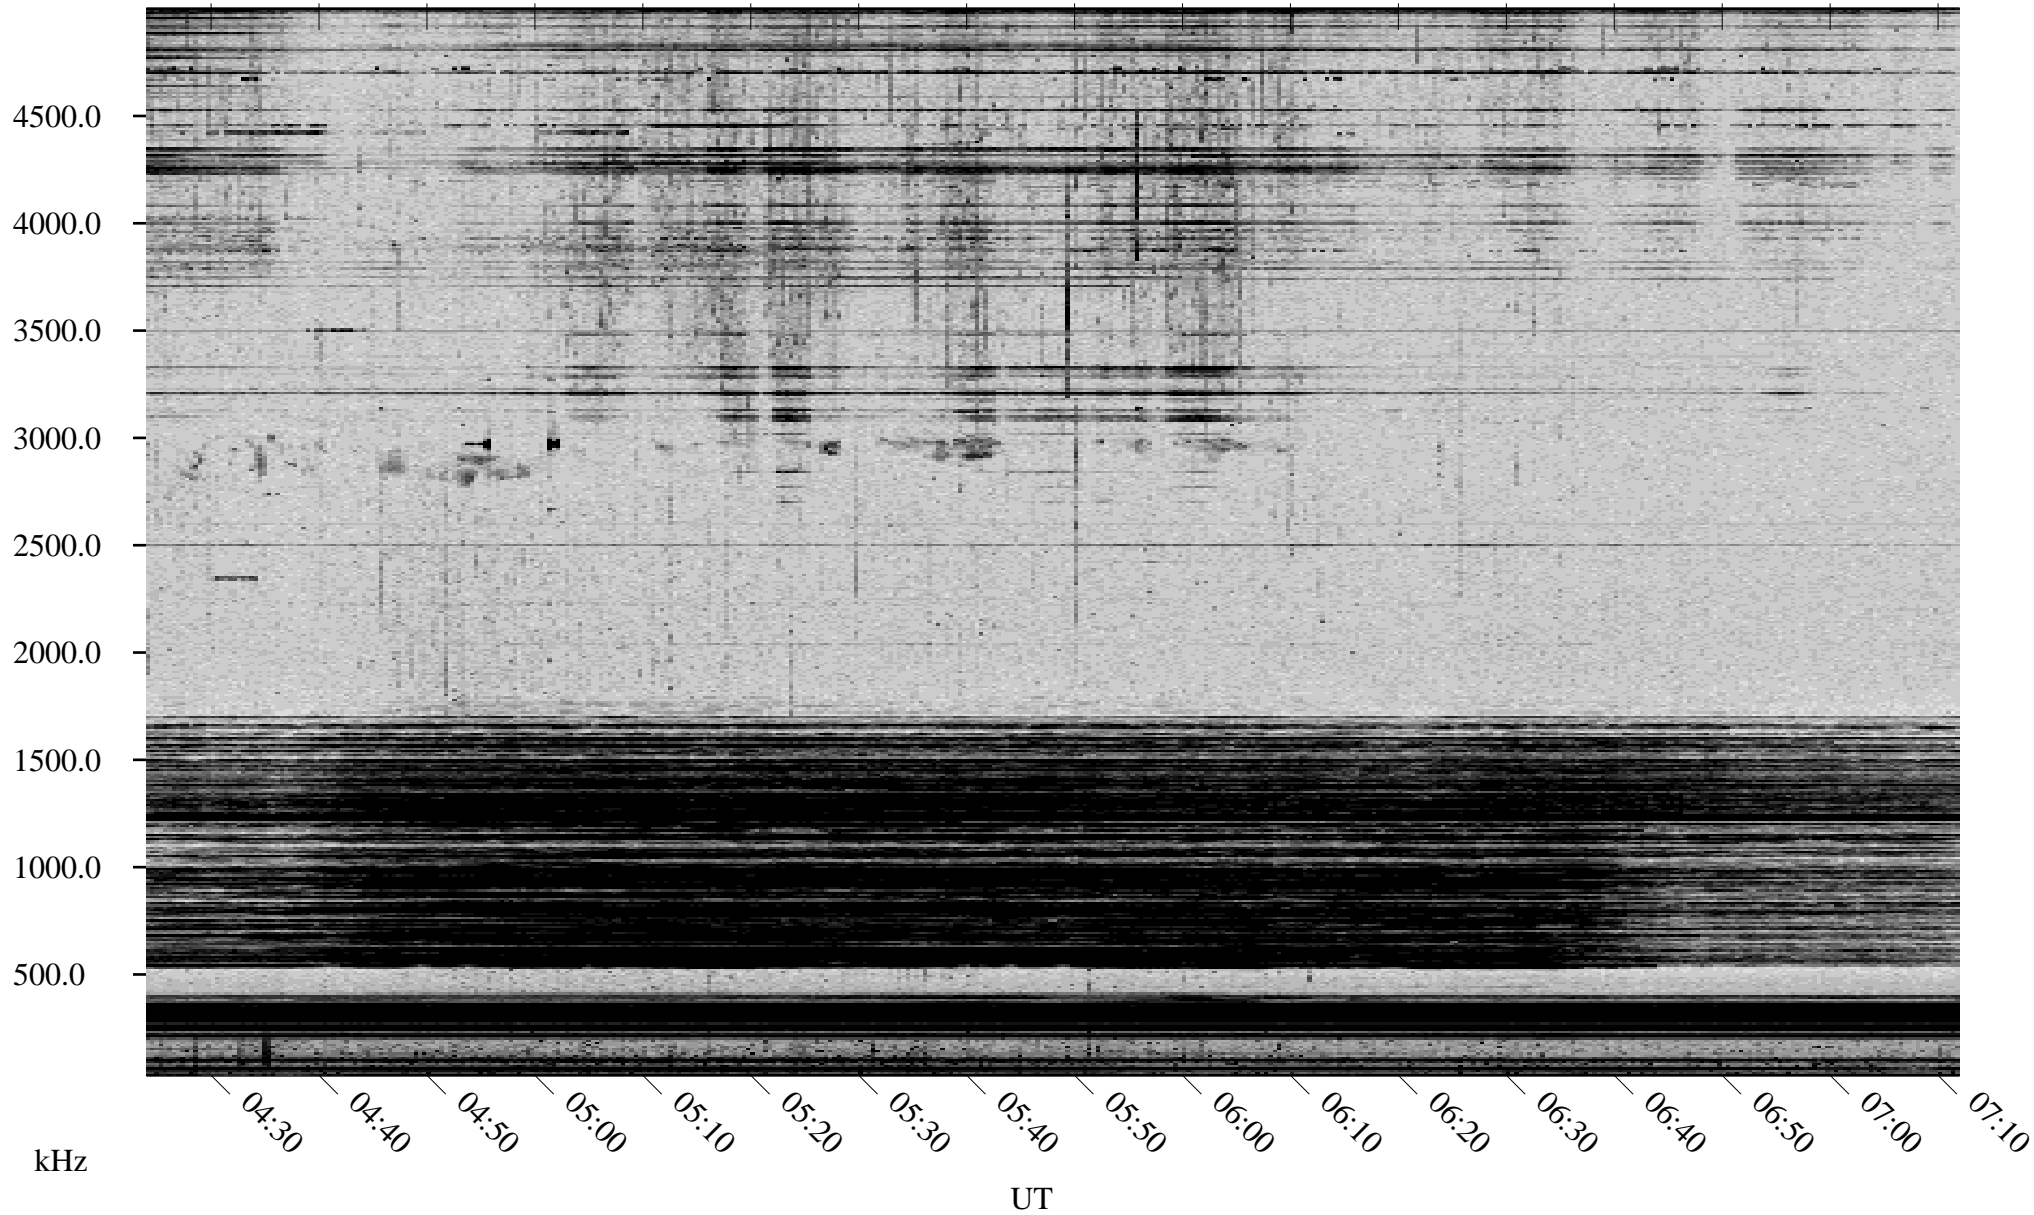

# 05/11/2001 Churchill, Manitoba

Linear Scale    Black = 161    White = 15

ch01131l.r00m max\_12

Page 2

# 05/12/2001 Churchill, Manitoba

Linear Scale    Black = 161    White = 15

ch01131l.r00m max\_12

Page 3

# 05/12/2001 Churchill, Manitoba

Linear Scale    Black = 161    White = 15

ch01131l.r00m max\_12

Page 4

# 05/12/2001 Churchill, Manitoba

Linear Scale    Black = 161    White = 15

ch01131l.r00m max\_12

Page 5