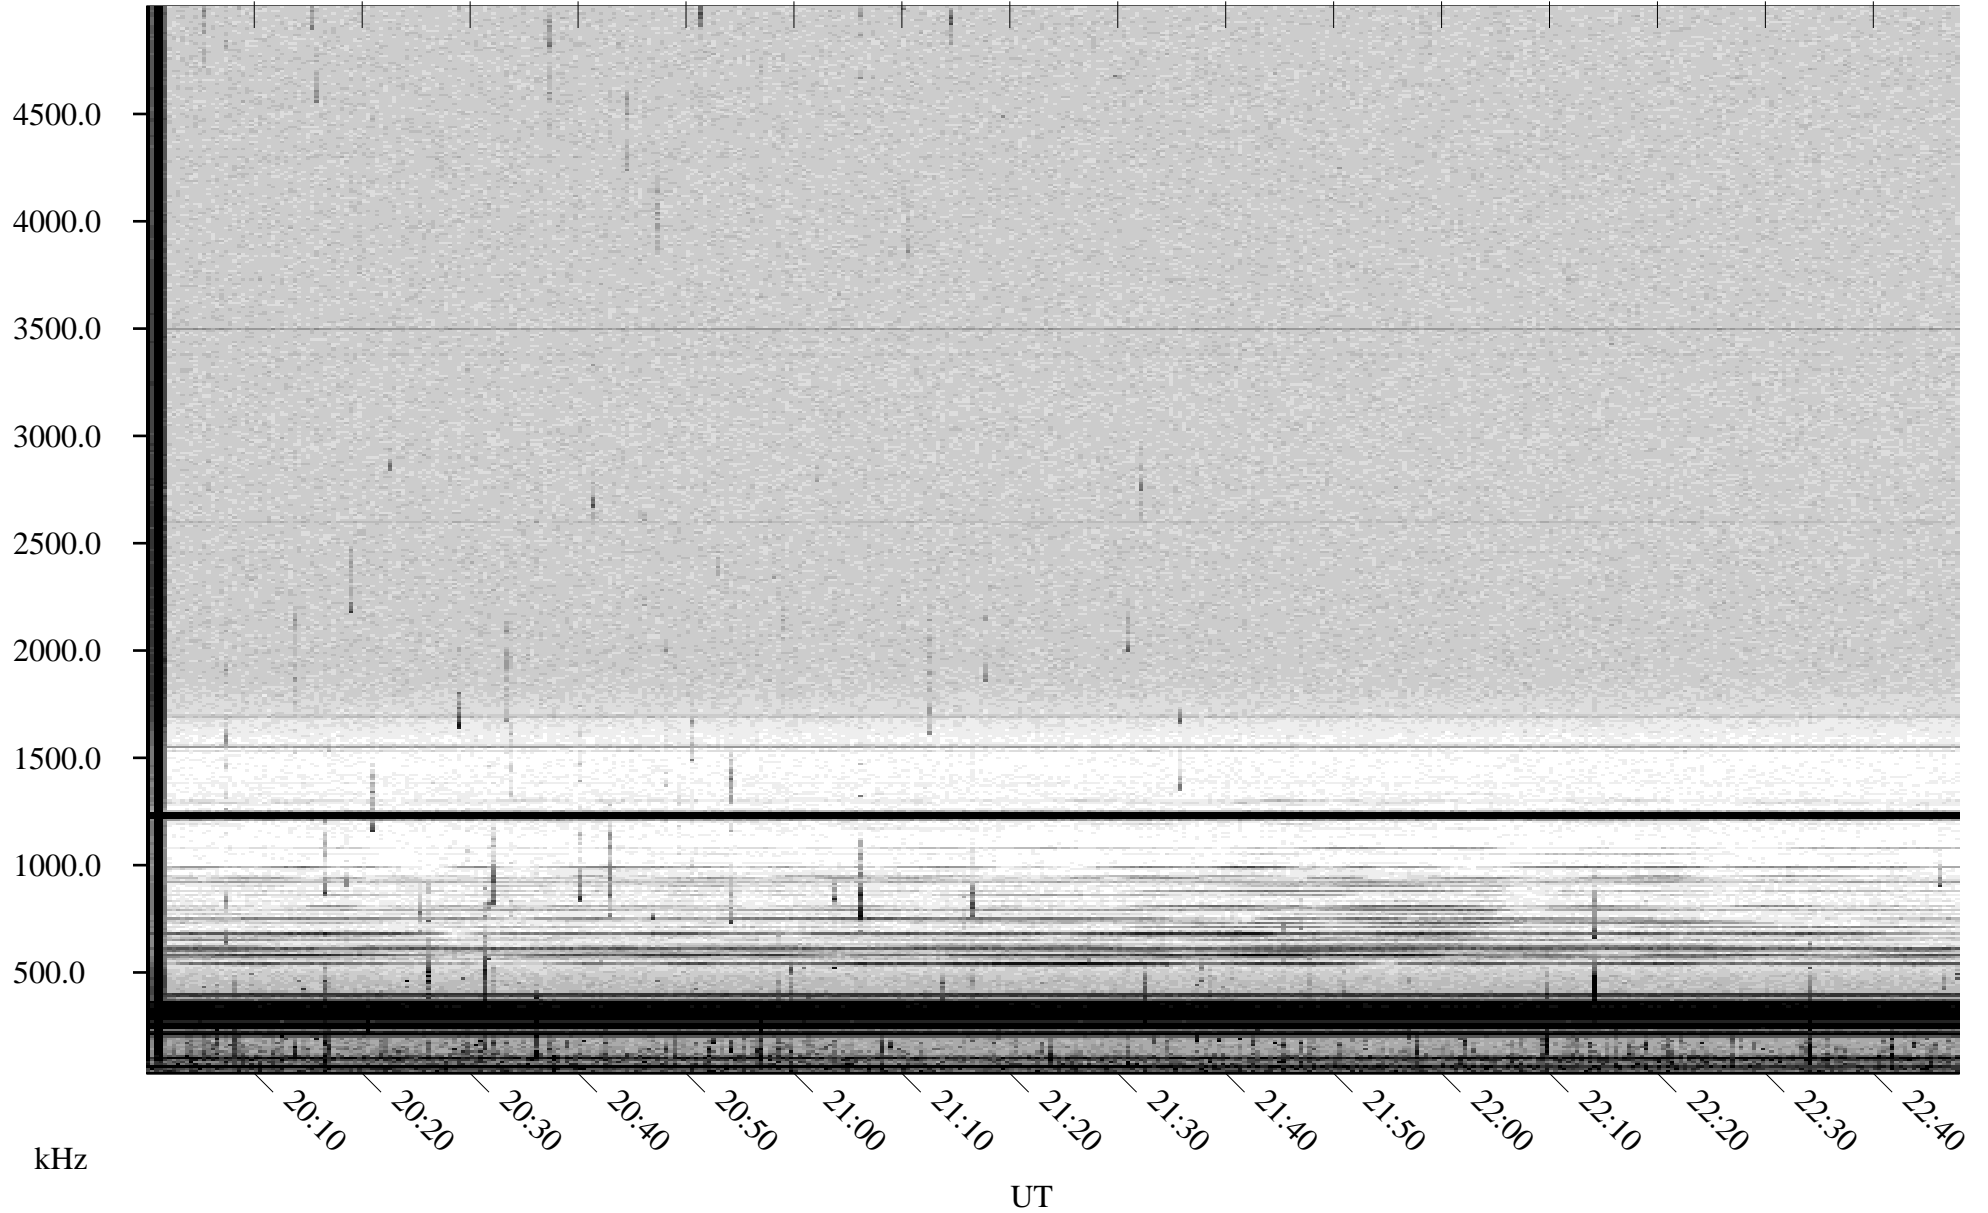

# 05/11/2001 Churchill, Manitoba

Linear Scale    Black = 161    White = 15

ch011311.r00m max\_12

Page 1

# 05/11/2001 Churchill, Manitoba

Linear Scale    Black = 161    White = 15

ch01131l.r00m max\_12

Page 2

# 05/12/2001 Churchill, Manitoba

Linear Scale    Black = 161    White = 15

ch01131l.r00m max\_12

Page 3

# 05/12/2001 Churchill, Manitoba

Linear Scale    Black = 161    White = 15

ch01131l.r00m max\_12

Page 4