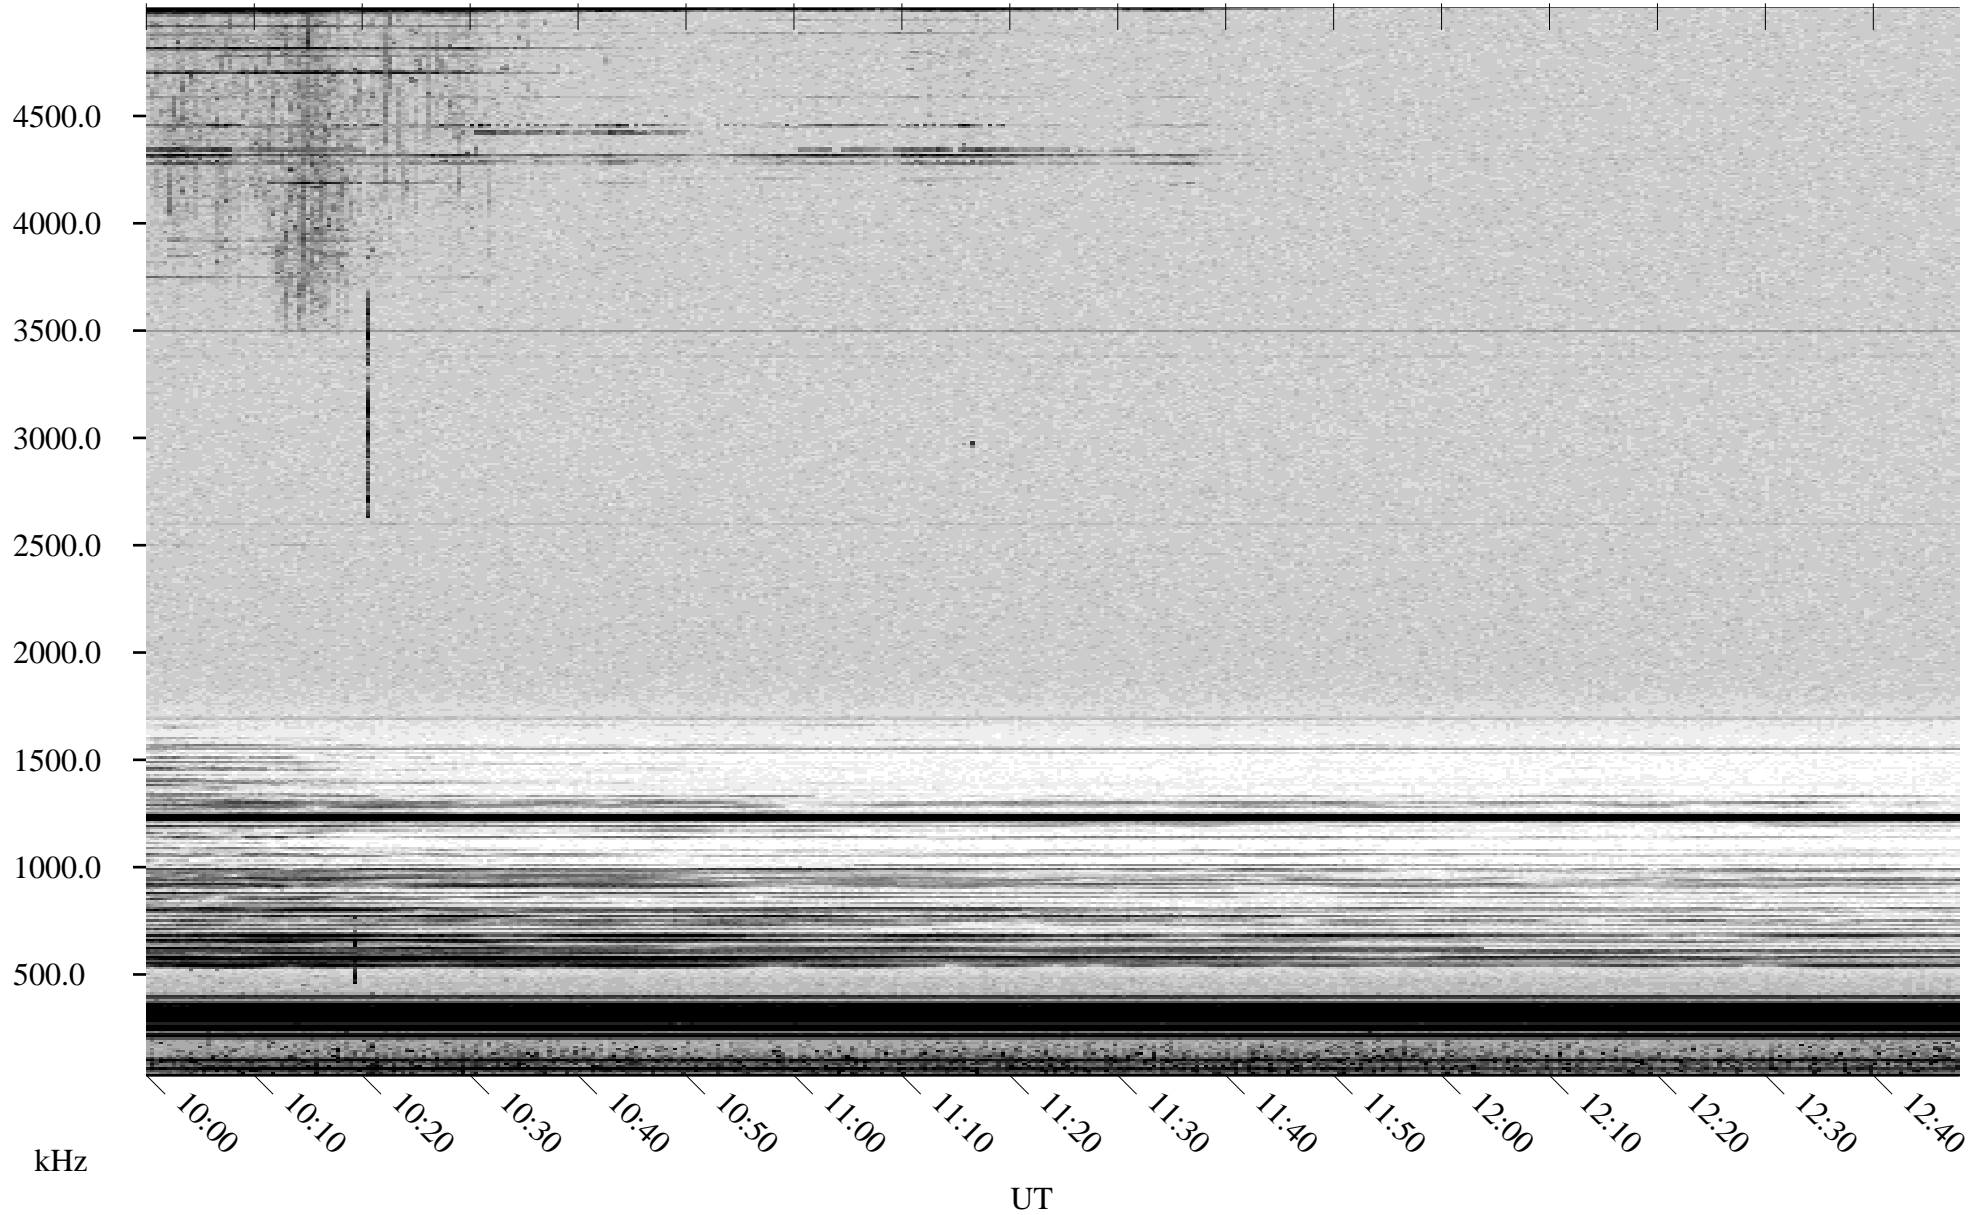

05/12/2001 Churchill, Manitoba

Linear Scale Black = 161 White = 15

ch01132l.r00m max_12

Page 1

05/12/2001 Churchill, Manitoba

Linear Scale Black = 161 White = 15

ch01132l.r00m max_12

Page 2

05/13/2001 Churchill, Manitoba

Linear Scale Black = 161 White = 15

ch01132l.r00m max_12

Page 3

05/13/2001 Churchill, Manitoba

Linear Scale Black = 161 White = 15

ch01132l.r00m max_12

Page 4

05/13/2001 Churchill, Manitoba

Linear Scale Black = 161 White = 15

ch01132l.r00m max_12

Page 5

05/13/2001 Churchill, Manitoba

Linear Scale Black = 161 White = 15

ch01132l.r00m max_12

Page 6

05/13/2001 Churchill, Manitoba

Linear Scale Black = 161 White = 15

ch01132l.r00m max_12

Page 7

05/13/2001 Churchill, Manitoba

Linear Scale Black = 161 White = 15

ch01132l.r00m max_12

Page 8