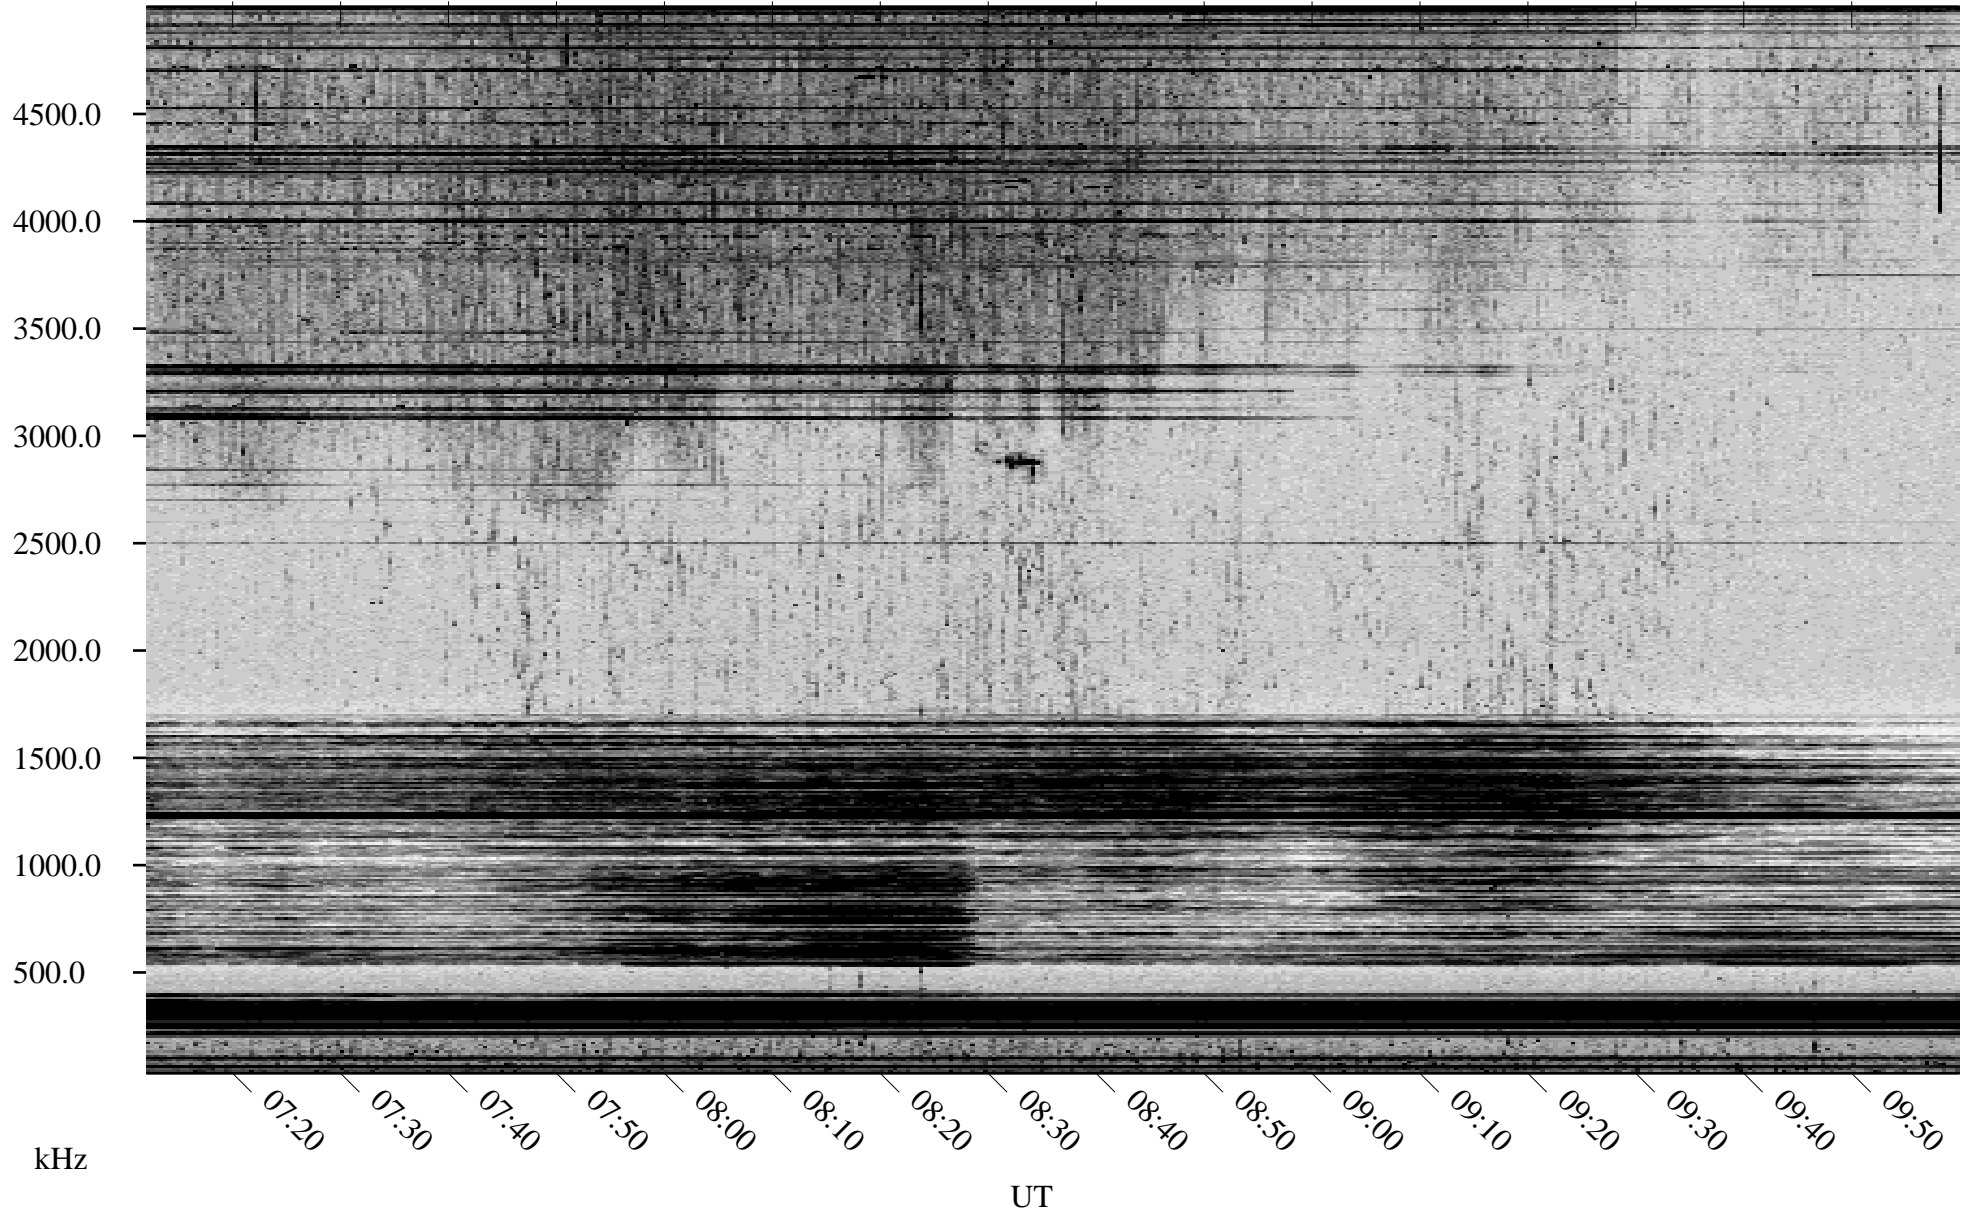

05/12/2001 Churchill, Manitoba

Linear Scale Black = 161 White = 15

ch01132l.r00m max_12

Page 1

05/12/2001 Churchill, Manitoba

Linear Scale Black = 161 White = 15

ch01132l.r00m max_12

Page 2

05/13/2001 Churchill, Manitoba

Linear Scale Black = 161 White = 15

ch01132l.r00m max_12

Page 3

05/13/2001 Churchill, Manitoba

Linear Scale Black = 161 White = 15

ch01132l.r00m max_12

Page 4

05/13/2001 Churchill, Manitoba

Linear Scale Black = 161 White = 15

ch01132l.r00m max_12

Page 5

05/13/2001 Churchill, Manitoba

Linear Scale Black = 161 White = 15

ch01132l.r00m max_12

Page 6

05/13/2001 Churchill, Manitoba

Linear Scale Black = 161 White = 15

ch01132l.r00m max_12

Page 7

05/13/2001 Churchill, Manitoba

Linear Scale Black = 161 White = 15

ch01132l.r00m max_12

Page 8