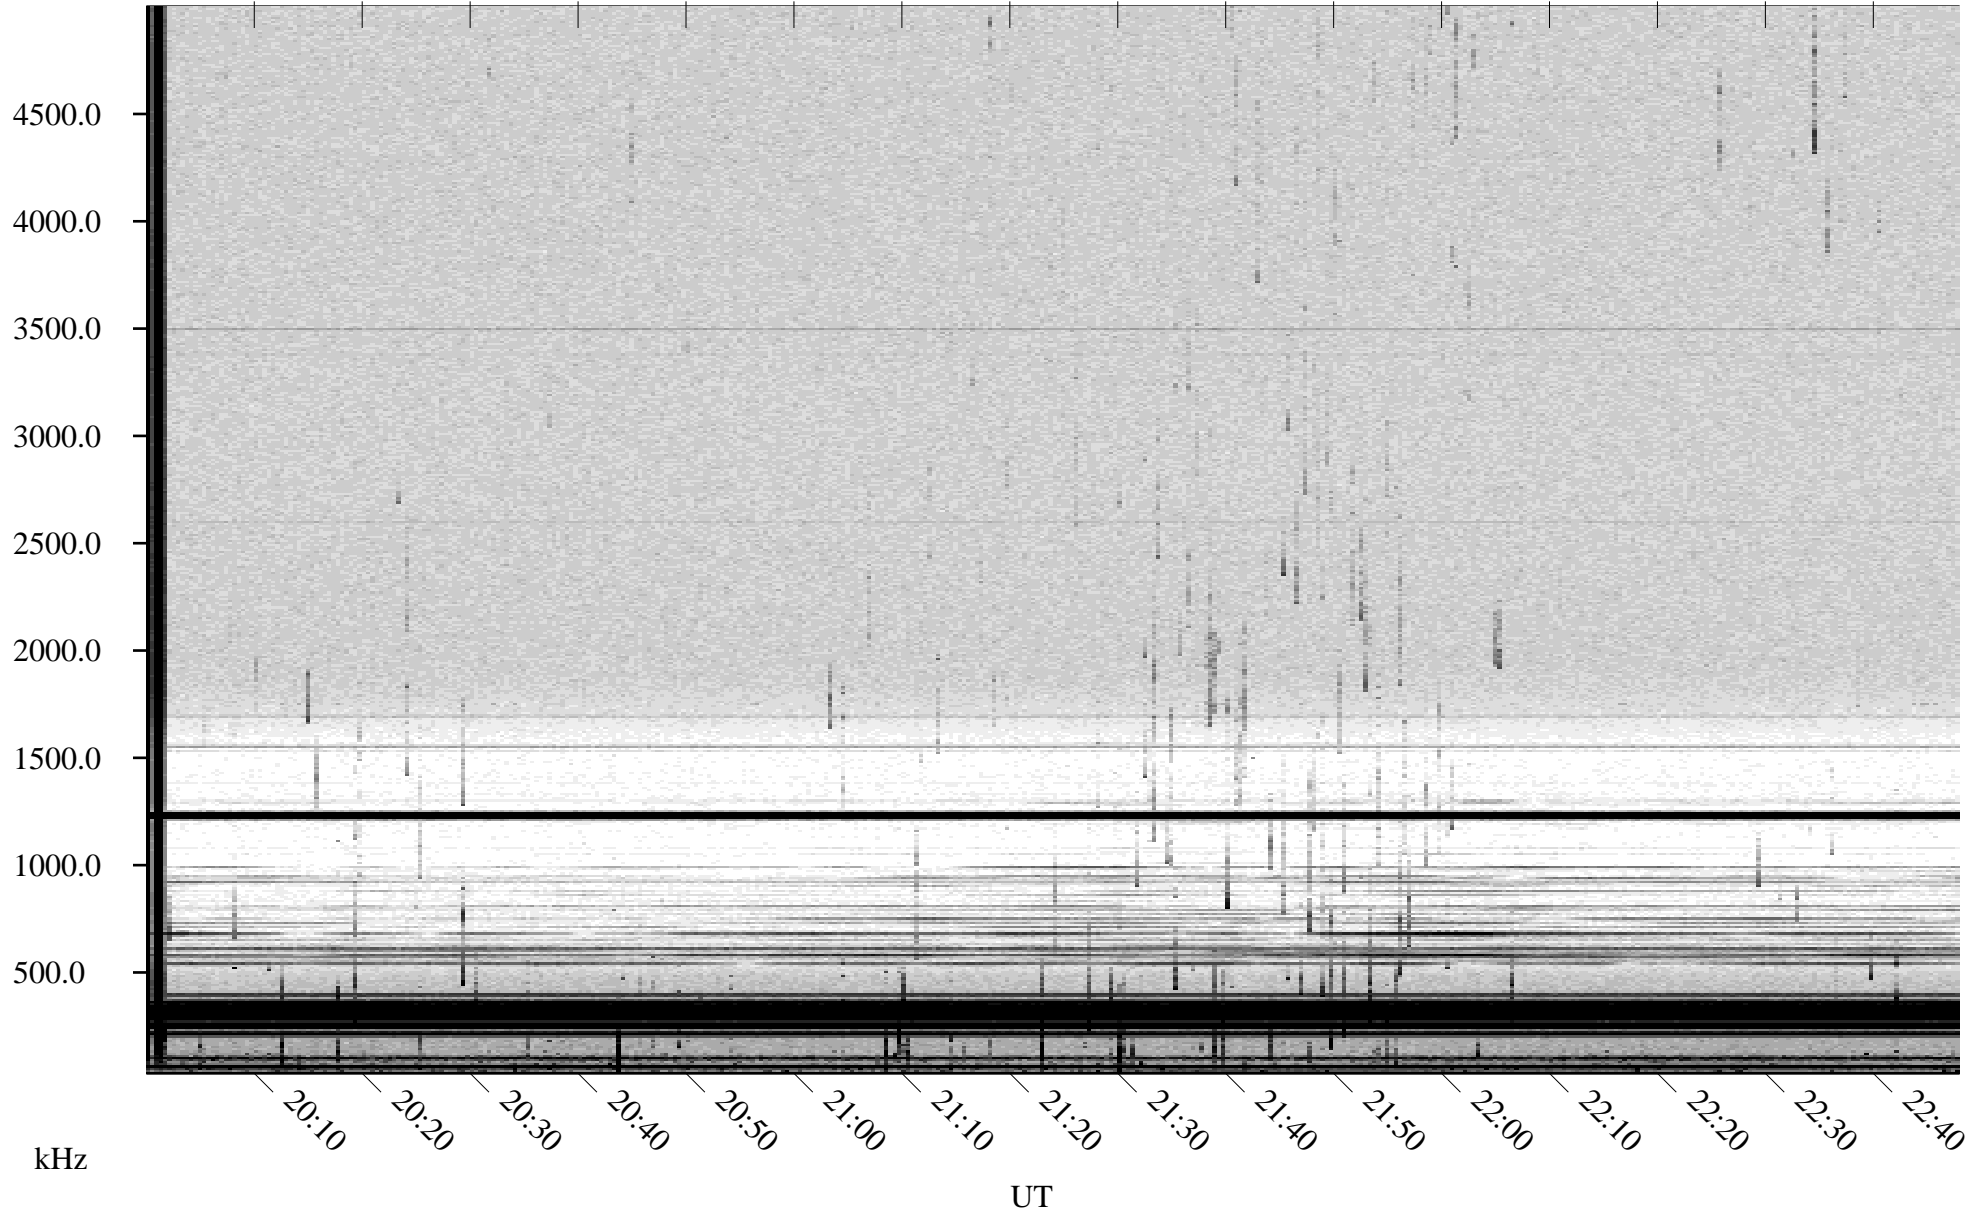

05/12/2001 Churchill, Manitoba

Linear Scale Black = 161 White = 15

ch01132l.r00m max_12

Page 1

05/12/2001 Churchill, Manitoba

Linear Scale Black = 161 White = 15

ch01132l.r00m max_12

Page 2

05/13/2001 Churchill, Manitoba

Linear Scale Black = 161 White = 15

ch01132l.r00m max_12

Page 3

05/13/2001 Churchill, Manitoba

Linear Scale Black = 161 White = 15

ch01132l.r00m max_12

Page 4

05/13/2001 Churchill, Manitoba

Linear Scale Black = 161 White = 15

ch01132l.r00m max_12

Page 5

05/13/2001 Churchill, Manitoba

Linear Scale Black = 161 White = 15

ch01132l.r00m max_12

Page 6

05/13/2001 Churchill, Manitoba

Linear Scale Black = 161 White = 15

ch01132l.r00m max_12

Page 7

05/13/2001 Churchill, Manitoba

Linear Scale Black = 161 White = 15

ch01132l.r00m max_12

Page 8