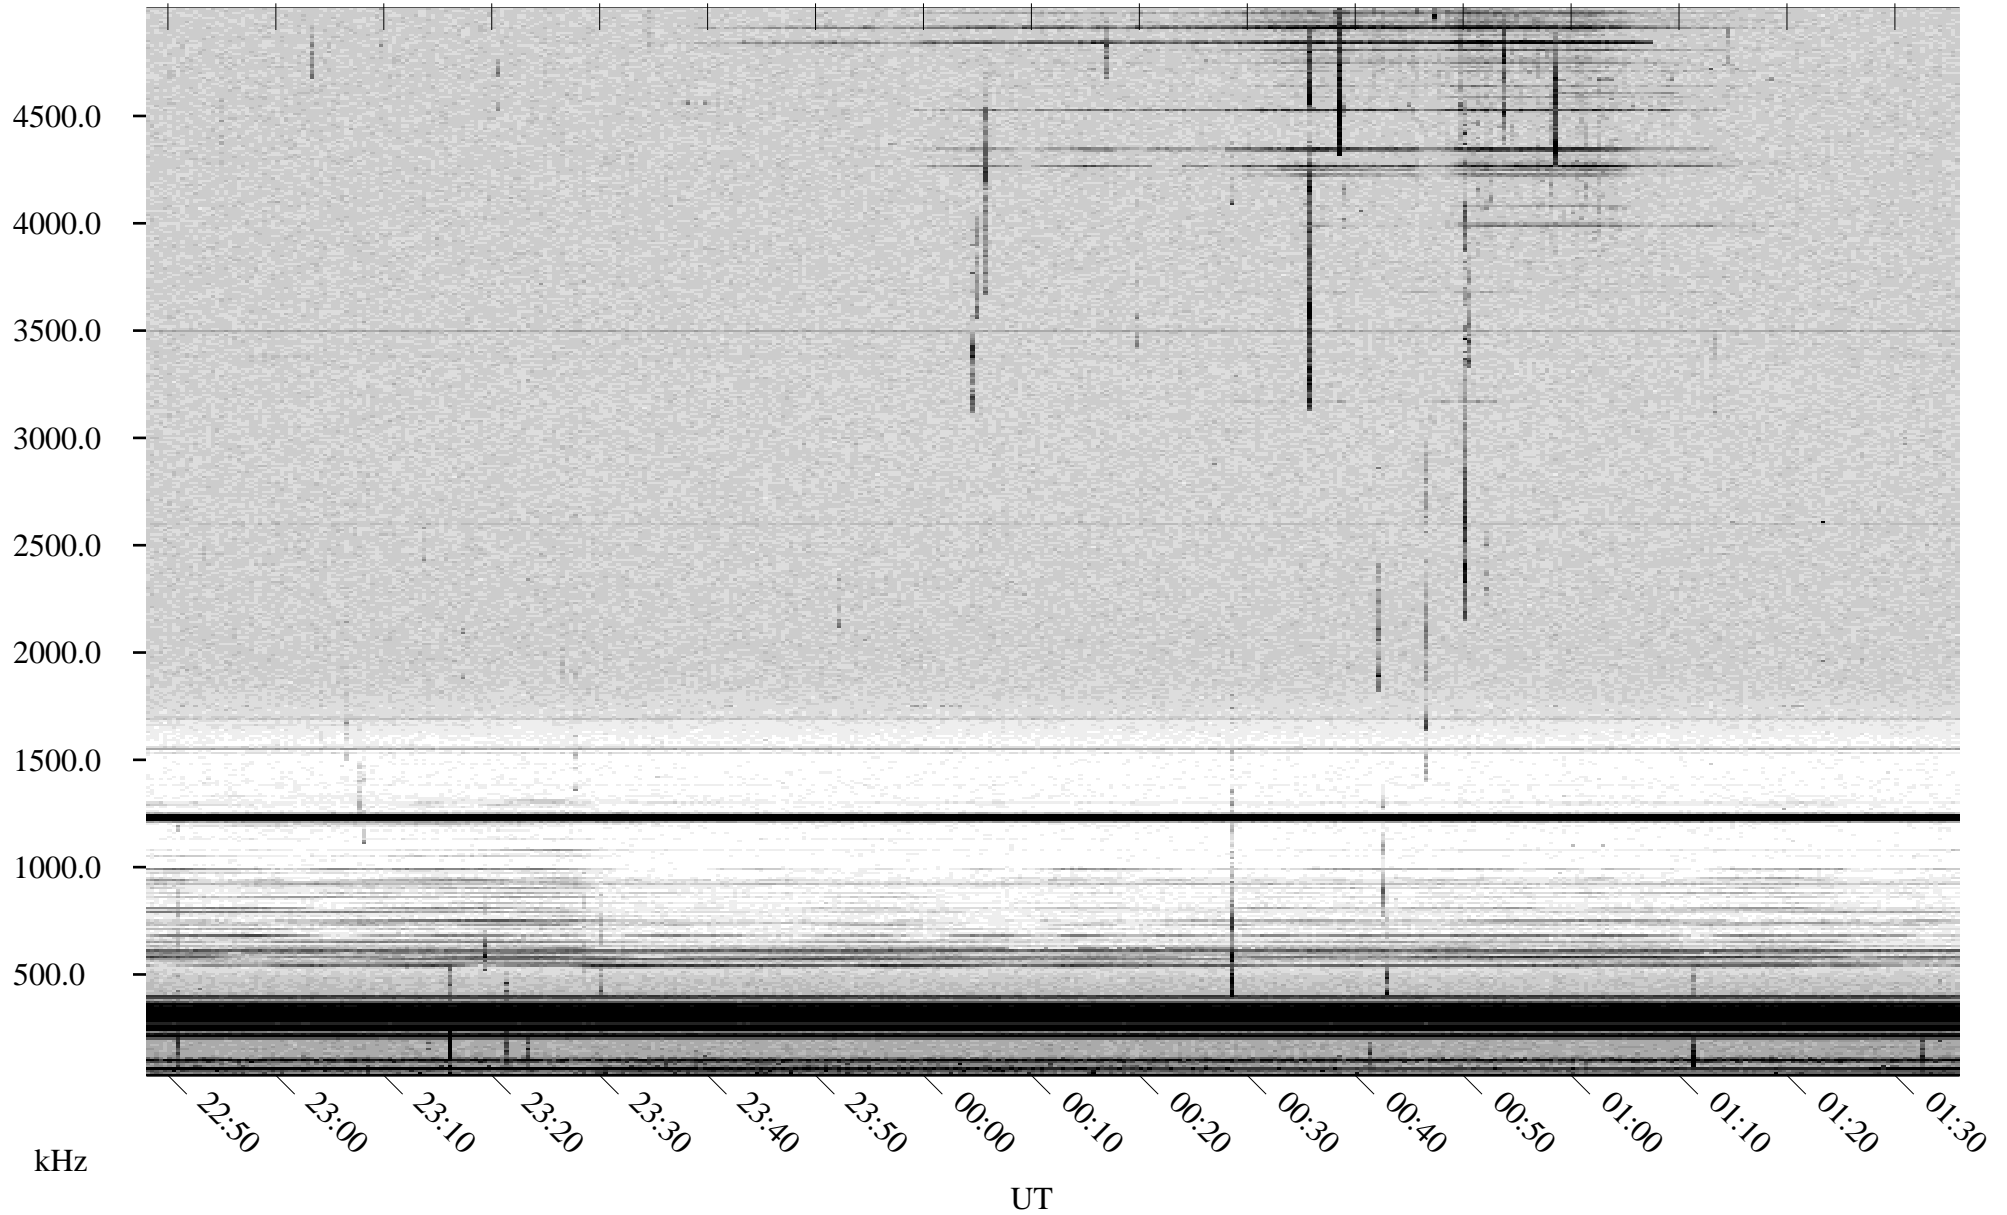

05/12/2001 Churchill, Manitoba

Linear Scale Black = 161 White = 15

ch01132l.r00m max_12

Page 1

05/12/2001 Churchill, Manitoba

Linear Scale Black = 161 White = 15

ch01132l.r00m max_12

Page 2

05/13/2001 Churchill, Manitoba

Linear Scale Black = 161 White = 15

ch01132l.r00m max_12

Page 3

05/13/2001 Churchill, Manitoba

Linear Scale Black = 161 White = 15

ch01132l.r00m max_12

Page 4

05/13/2001 Churchill, Manitoba

Linear Scale Black = 161 White = 15

ch01132l.r00m max_12

Page 5

05/13/2001 Churchill, Manitoba

Linear Scale Black = 161 White = 15

ch01132l.r00m max_12

Page 6

05/13/2001 Churchill, Manitoba

Linear Scale Black = 161 White = 15

ch01132l.r00m max_12

Page 7

05/13/2001 Churchill, Manitoba

Linear Scale Black = 161 White = 15

ch01132l.r00m max_12

Page 8