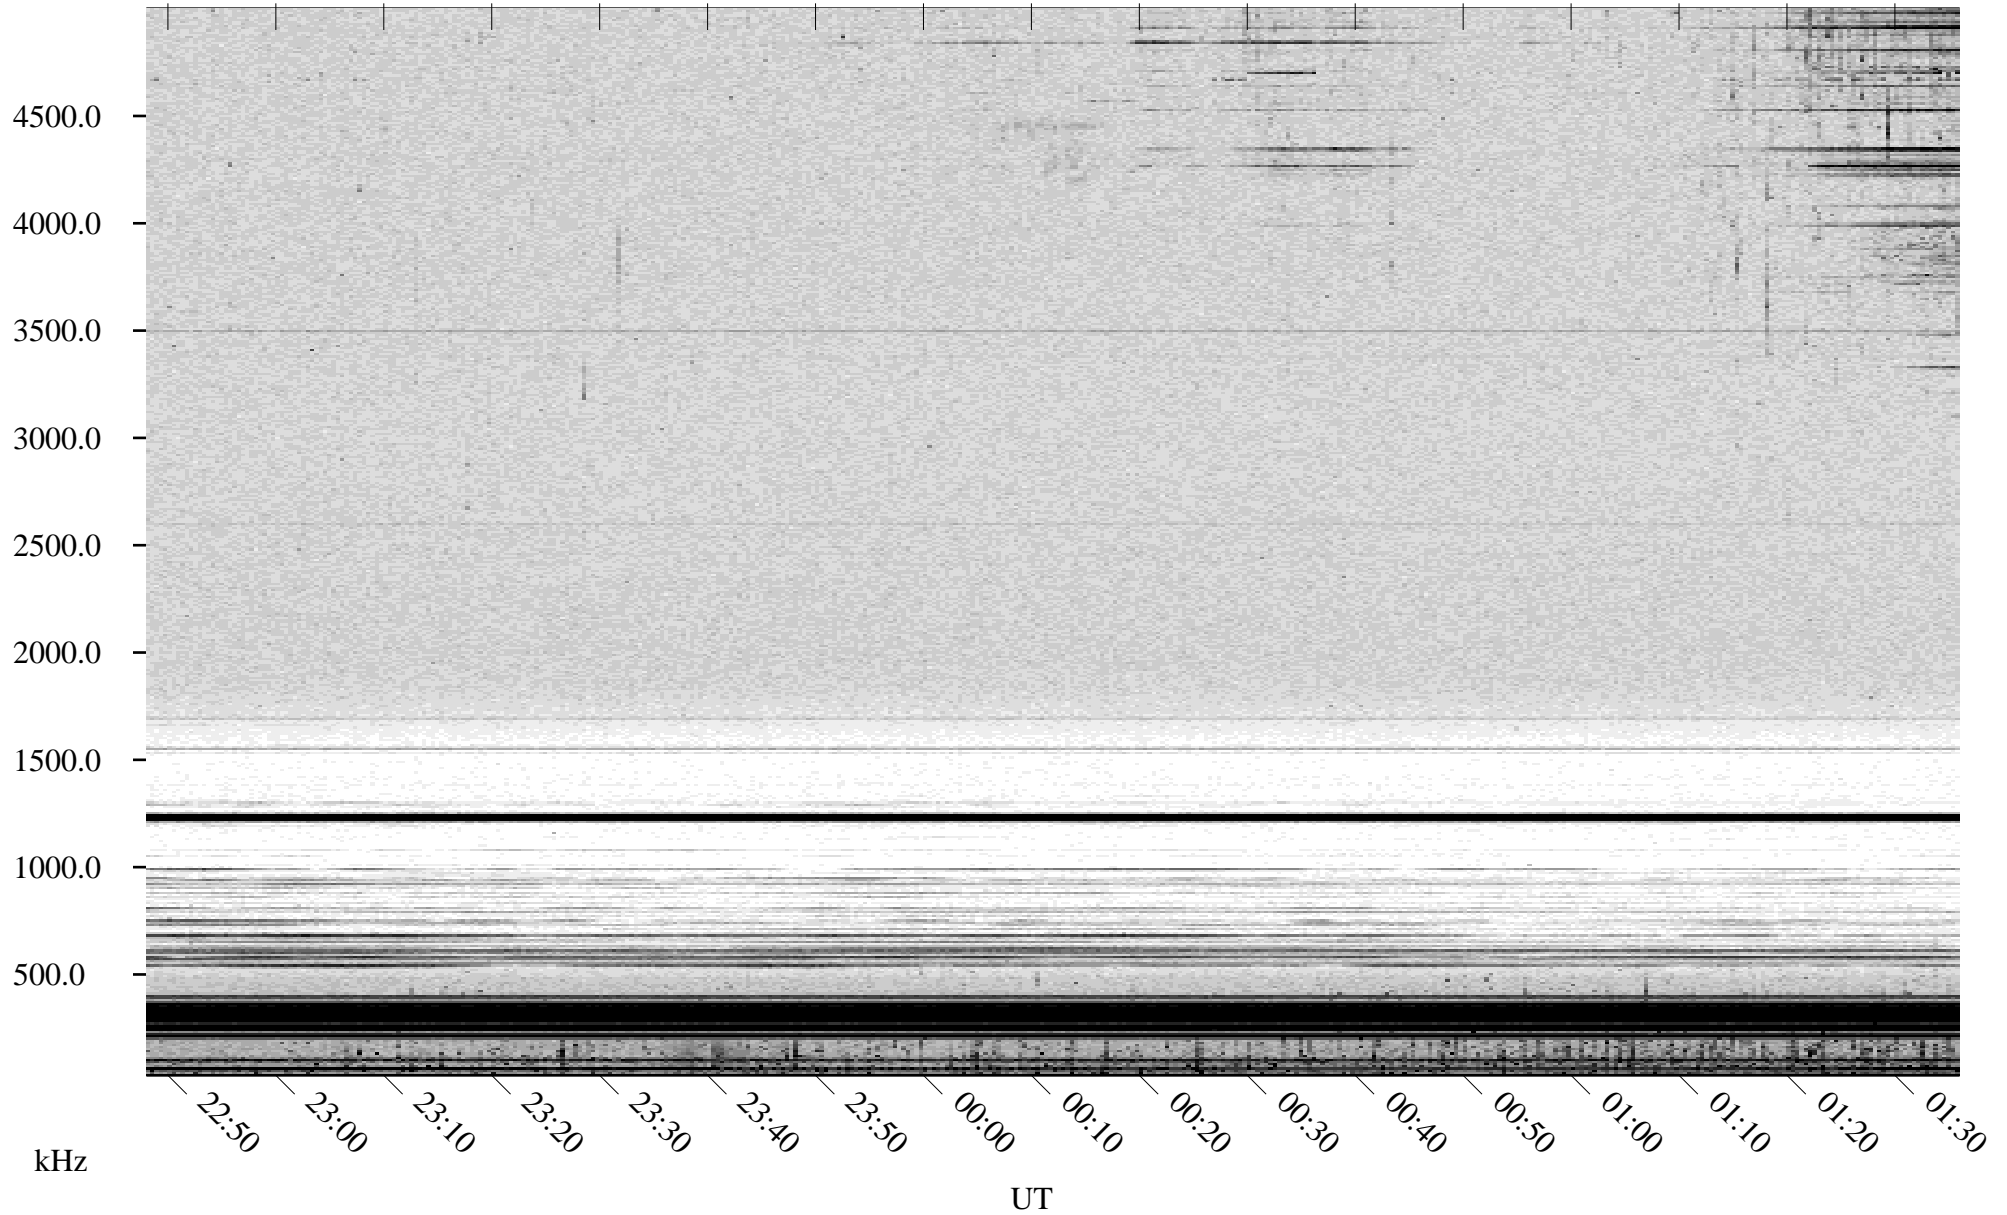

# 05/13/2001 Churchill, Manitoba

Linear Scale    Black = 161    White = 15

ch01133l.r00m max\_12

Page 1

# 05/13/2001 Churchill, Manitoba

Linear Scale    Black = 161    White = 15

ch01133l.r00m max\_12

Page 2

# 05/14/2001 Churchill, Manitoba

Linear Scale Black = 161 White = 15

ch01133l.r00m max\_12

Page 3

# 05/14/2001 Churchill, Manitoba

Linear Scale    Black = 161    White = 15

ch01133l.r00m max\_12

Page 4