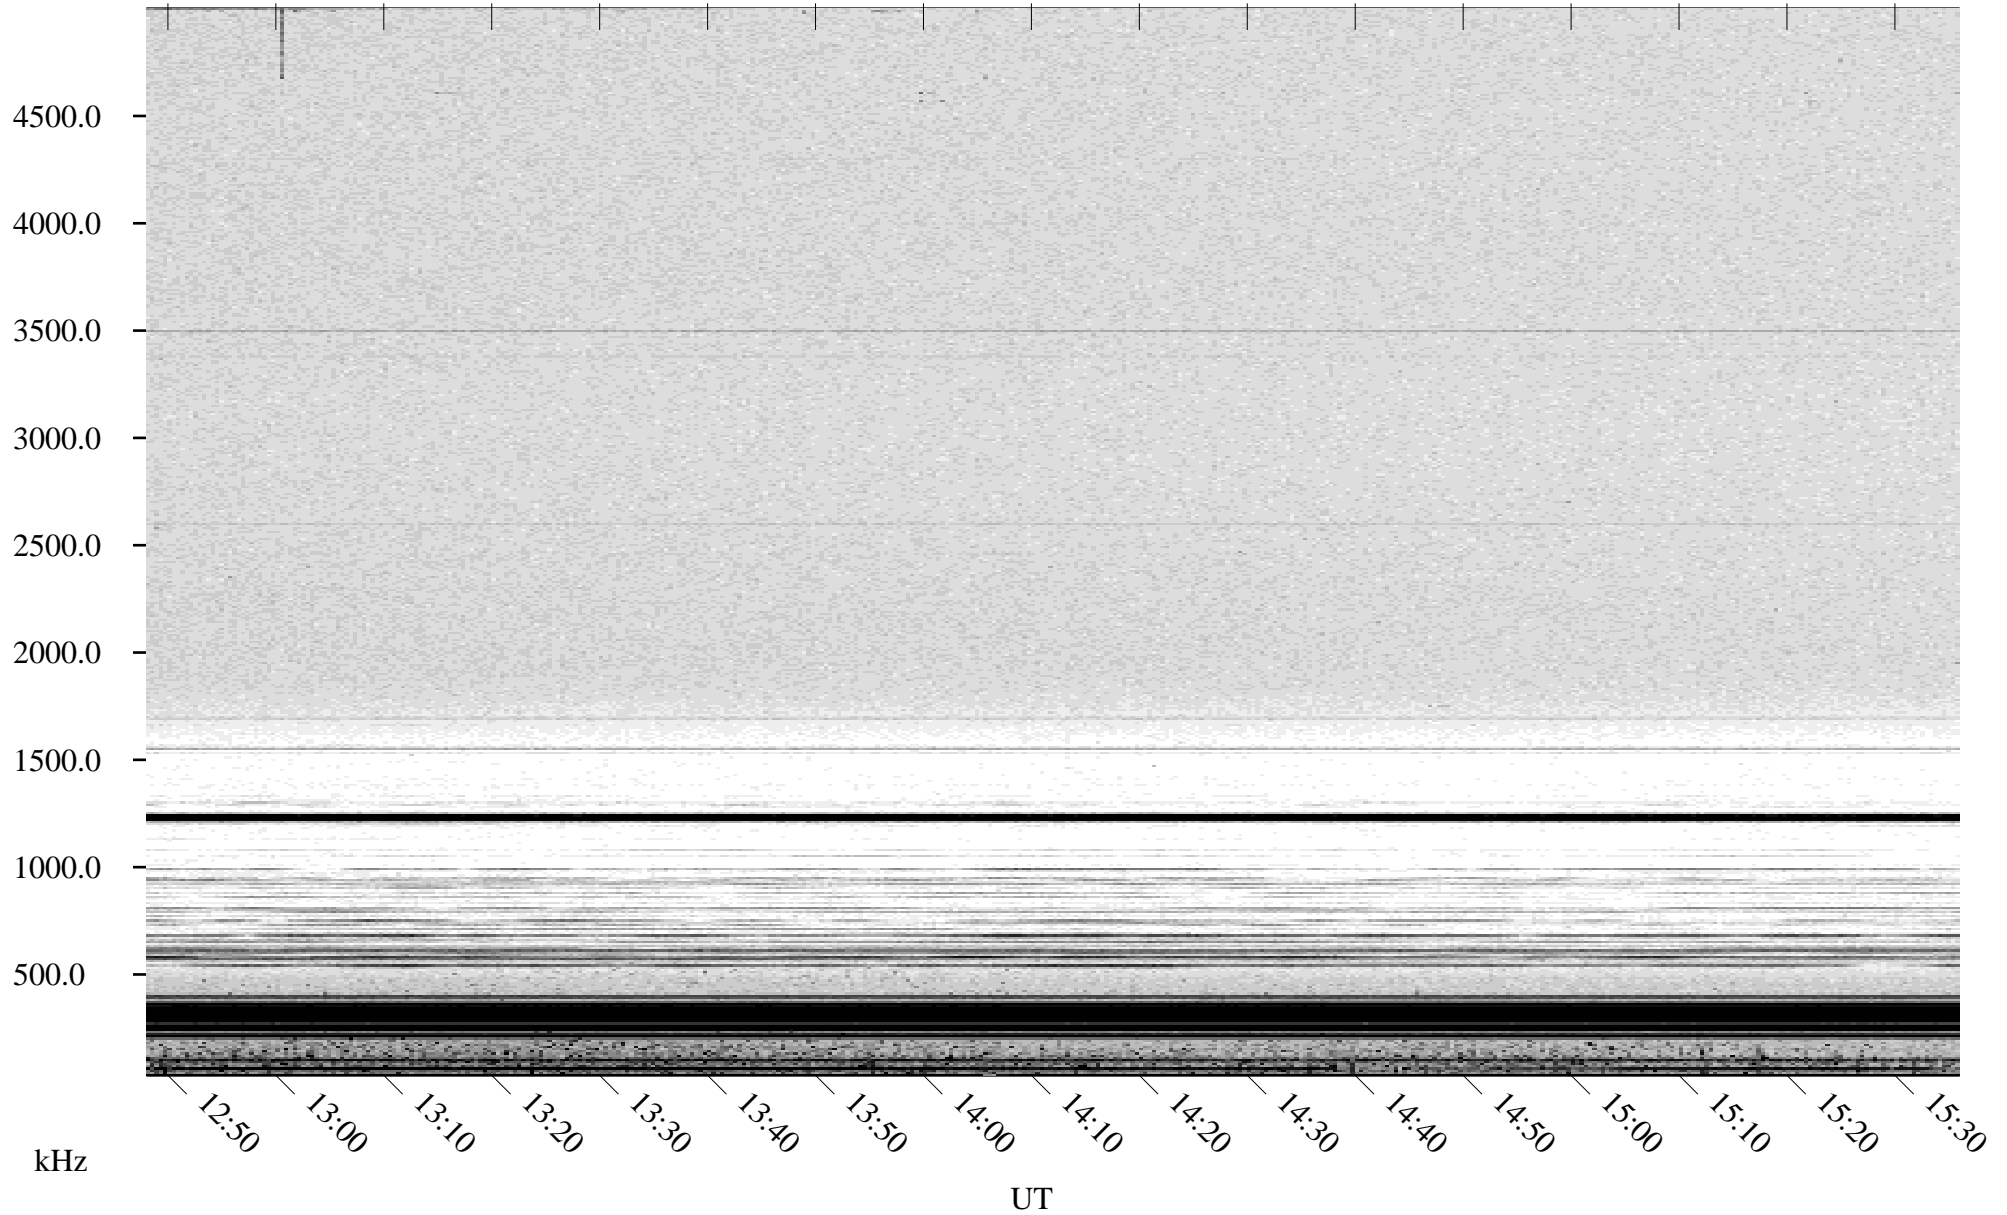

# 05/14/2001 Churchill, Manitoba

Linear Scale    Black = 161    White = 15

ch01133l.r00m max\_12

Page 6

# 05/14/2001 Churchill, Manitoba

Linear Scale    Black = 161    White = 15

ch01133l.r00m max\_12

Page 7

# 05/14/2001 Churchill, Manitoba

Linear Scale    Black = 161    White = 15

ch01133l.r00m max\_12

Page 8