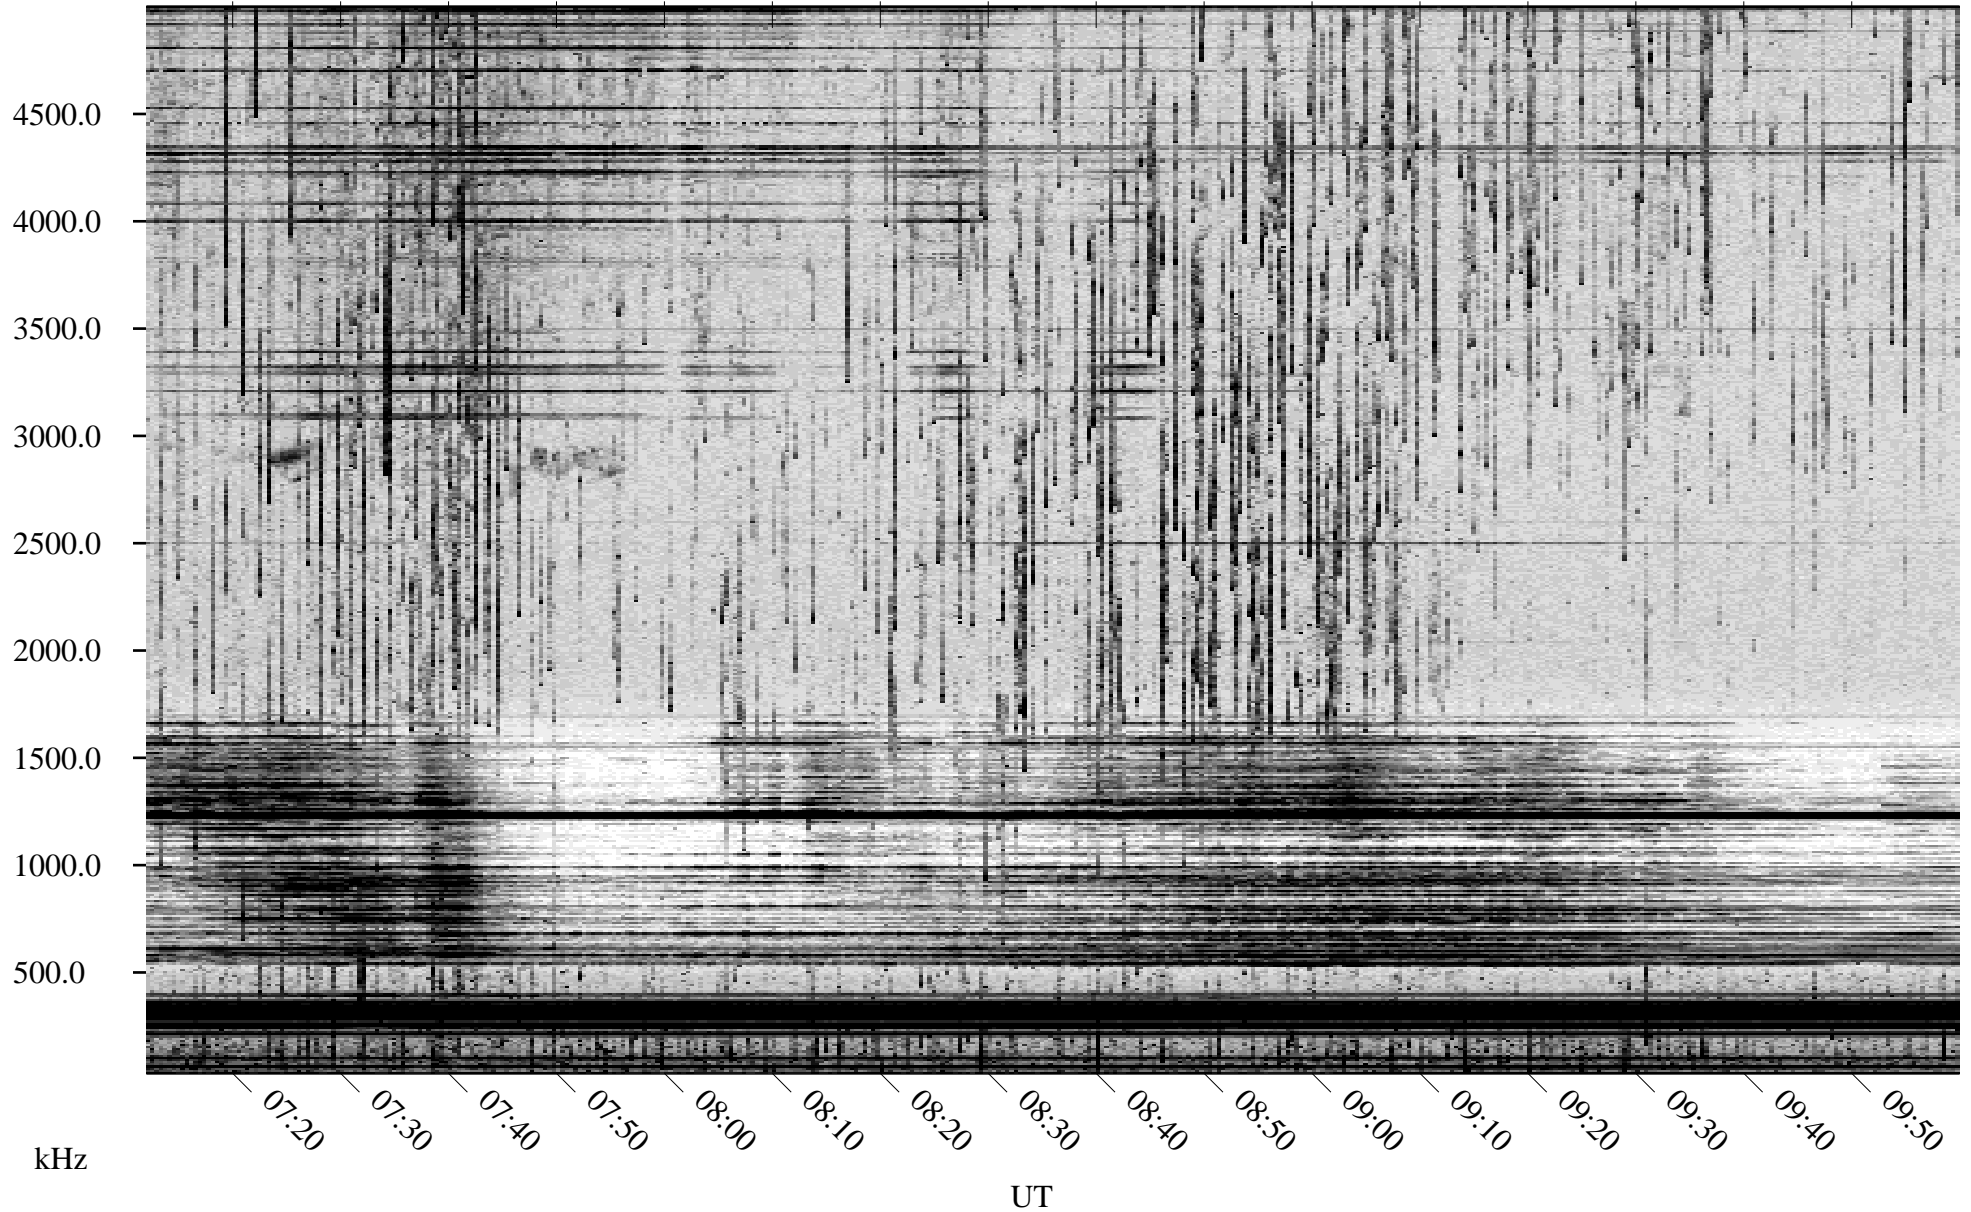

# 05/13/2001 Churchill, Manitoba

Linear Scale    Black = 161    White = 15

ch01133l.r00m max\_12

Page 1

# 05/14/2001 Churchill, Manitoba

Linear Scale    Black = 161    White = 15

ch01133l.r00m max\_12

Page 4

# 05/14/2001 Churchill, Manitoba

Linear Scale    Black = 161    White = 15

ch01133l.r00m max\_12

Page 5

# 05/14/2001 Churchill, Manitoba

Linear Scale    Black = 161    White = 15

ch01133l.r00m max\_12

Page 6