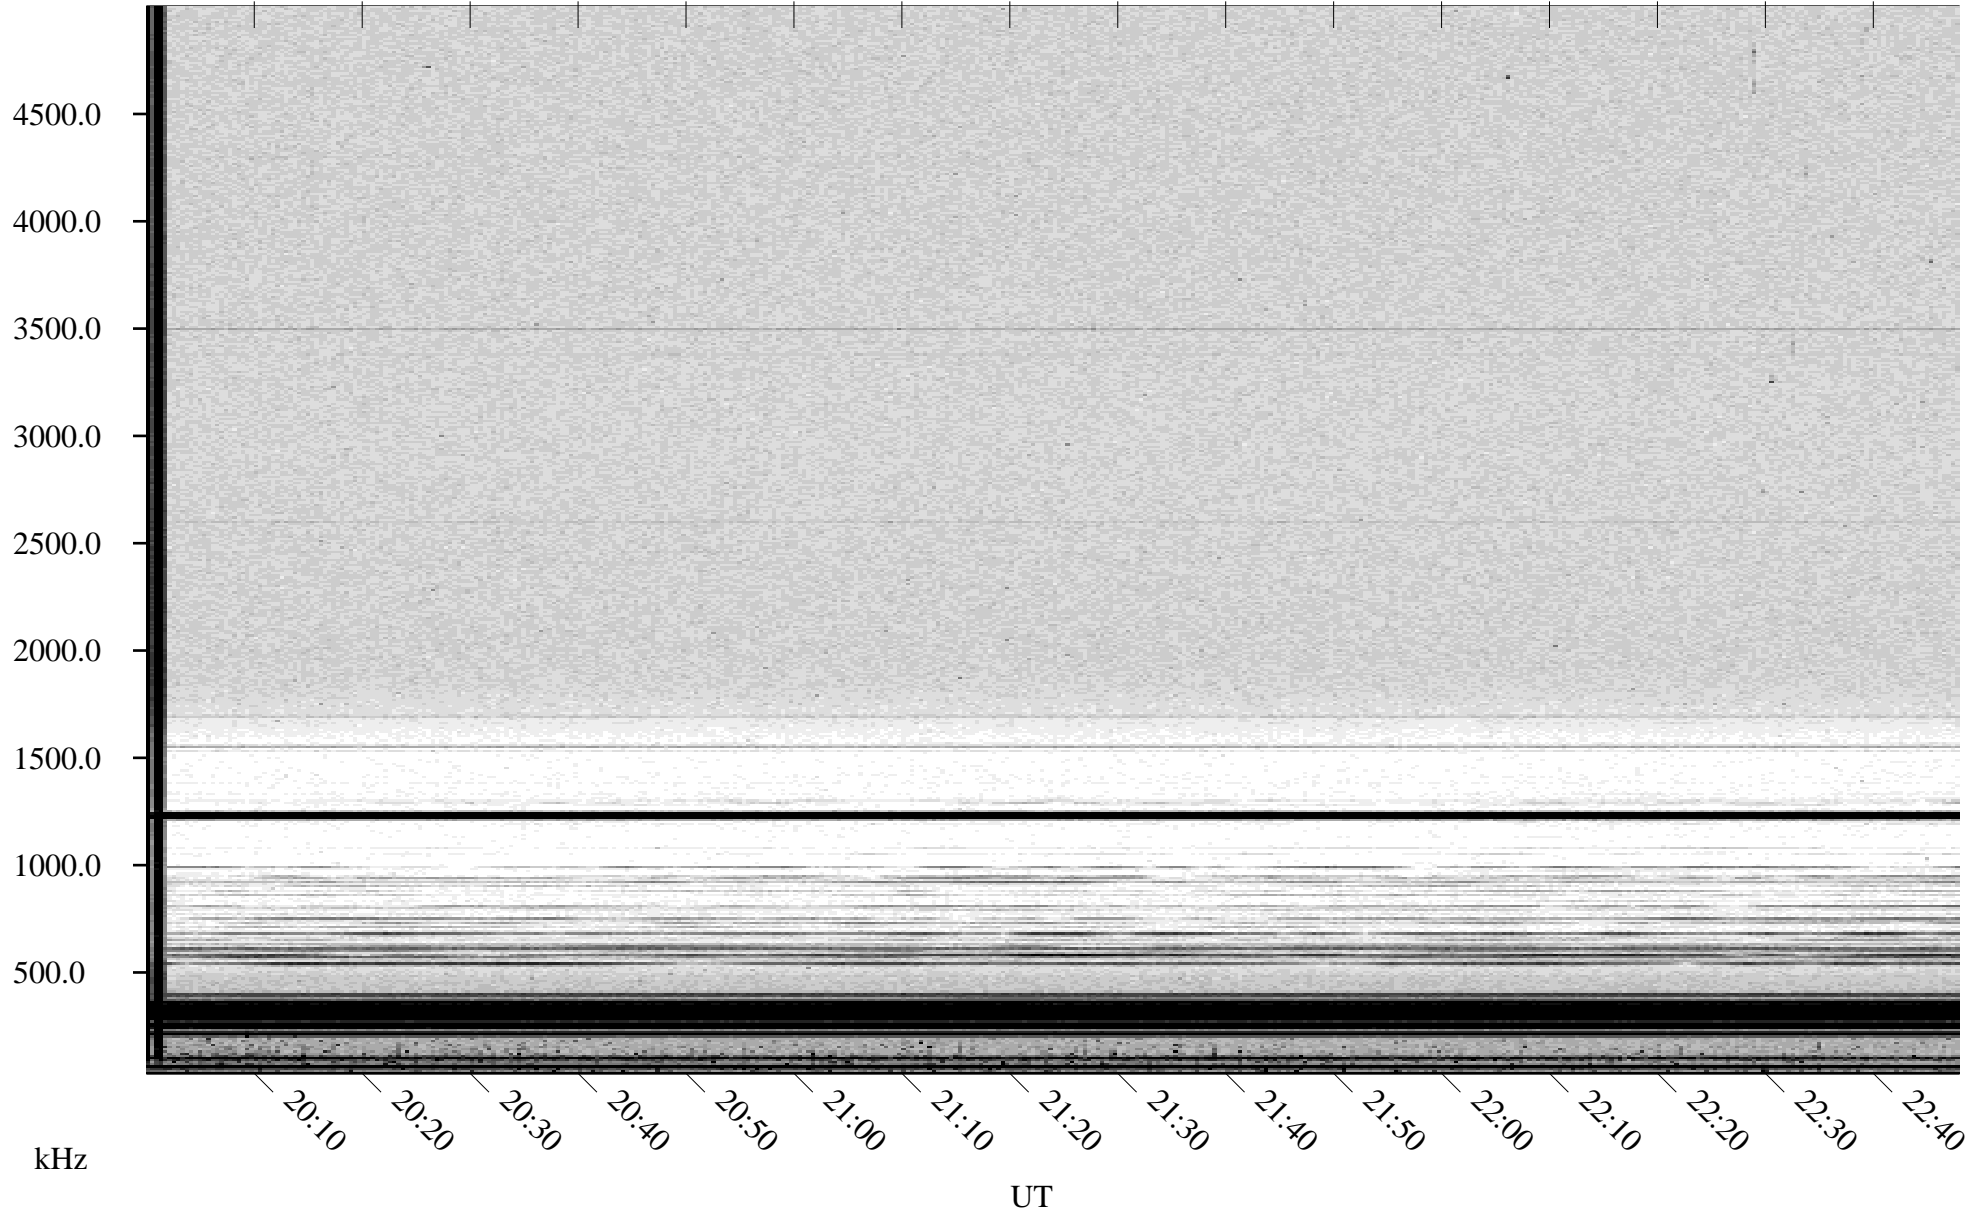

# 05/13/2001 Churchill, Manitoba

Linear Scale    Black = 161    White = 15

ch01133l.r00m max\_12

Page 1

# 05/13/2001 Churchill, Manitoba

Linear Scale    Black = 161    White = 15

ch01133l.r00m max\_12

Page 2

# 05/14/2001 Churchill, Manitoba

Linear Scale Black = 161 White = 15

ch01133l.r00m max\_12

Page 3

# 05/14/2001 Churchill, Manitoba

Linear Scale    Black = 161    White = 15

ch01133l.r00m max\_12

Page 4