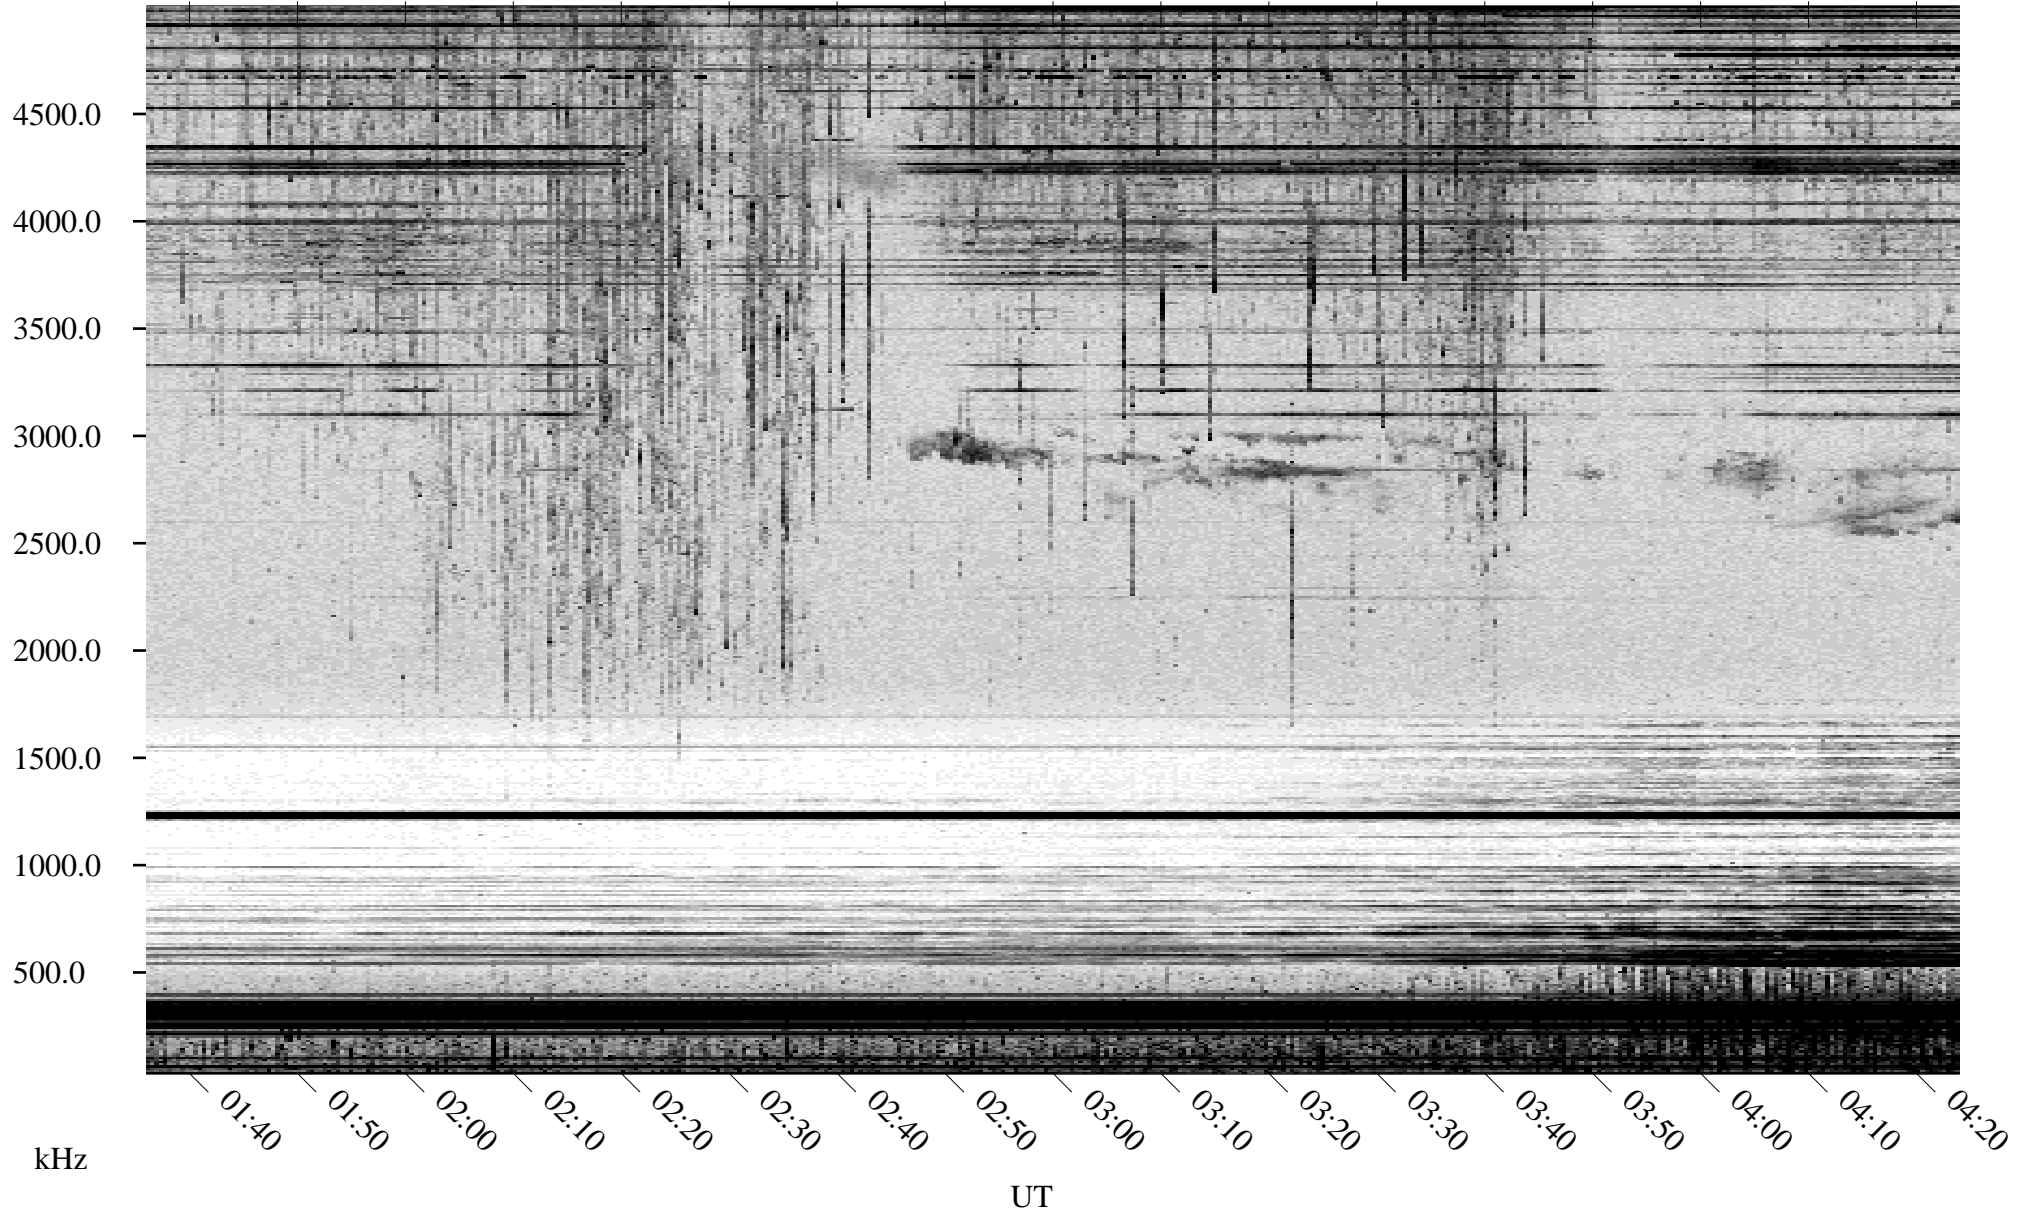

# 05/13/2001 Churchill, Manitoba

Linear Scale    Black = 161    White = 15

ch01133l.r00m max\_12

Page 1

# 05/13/2001 Churchill, Manitoba

Linear Scale    Black = 161    White = 15

ch01133l.r00m max\_12

Page 2

# 05/14/2001 Churchill, Manitoba

Linear Scale Black = 161 White = 15

ch01133l.r00m max\_12

Page 3

# 05/14/2001 Churchill, Manitoba

Linear Scale    Black = 161    White = 15

ch01133l.r00m max\_12

Page 4