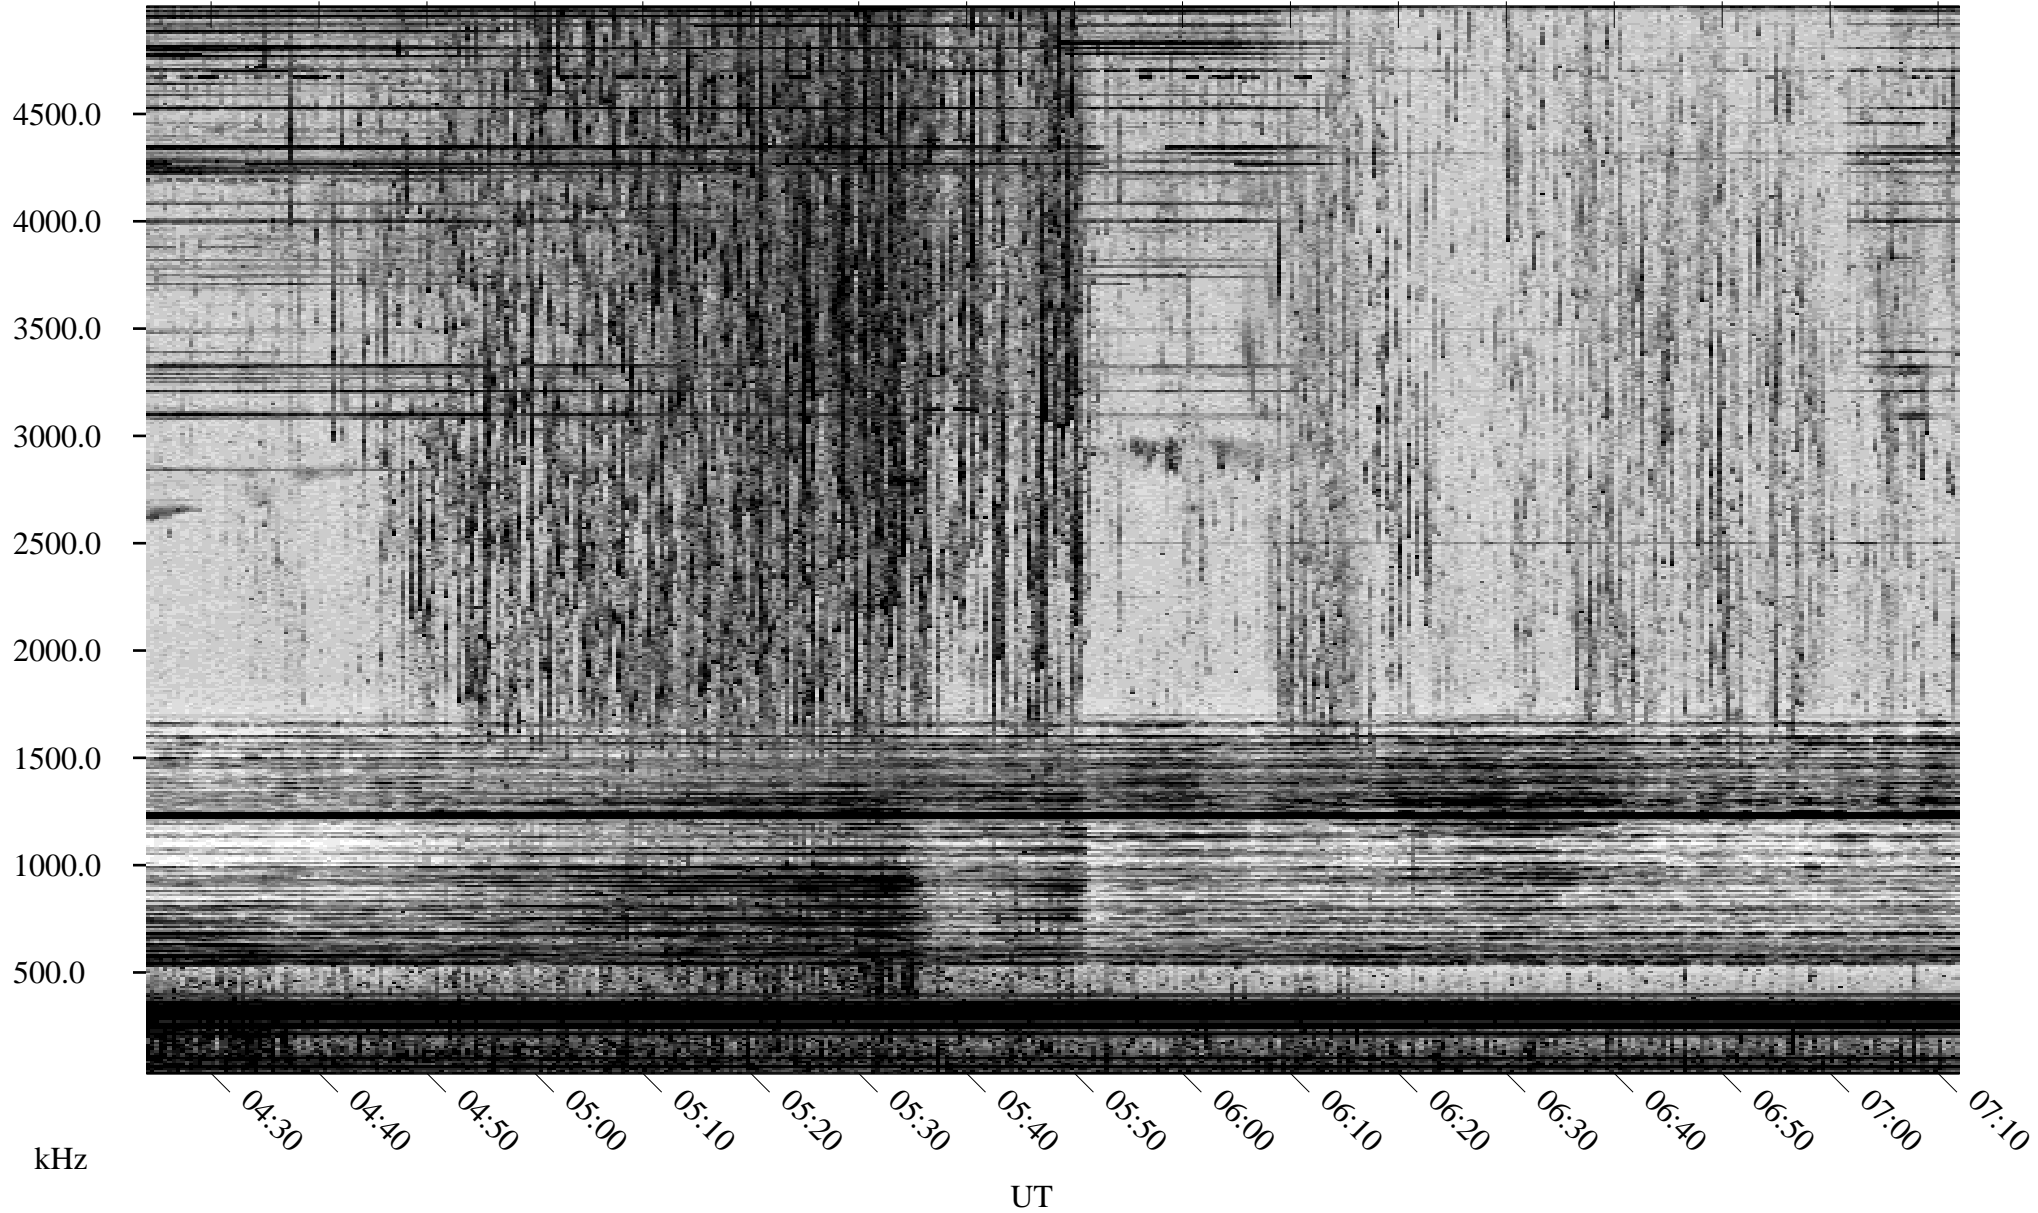

# 05/13/2001 Churchill, Manitoba

Linear Scale    Black = 161    White = 15

ch01133l.r00m max\_12

Page 1

# 05/13/2001 Churchill, Manitoba

Linear Scale    Black = 161    White = 15

ch01133l.r00m max\_12

Page 2

# 05/14/2001 Churchill, Manitoba

Linear Scale Black = 161 White = 15

ch01133l.r00m max\_12

Page 3

# 05/14/2001 Churchill, Manitoba

Linear Scale    Black = 161    White = 15

ch01133l.r00m max\_12

Page 4