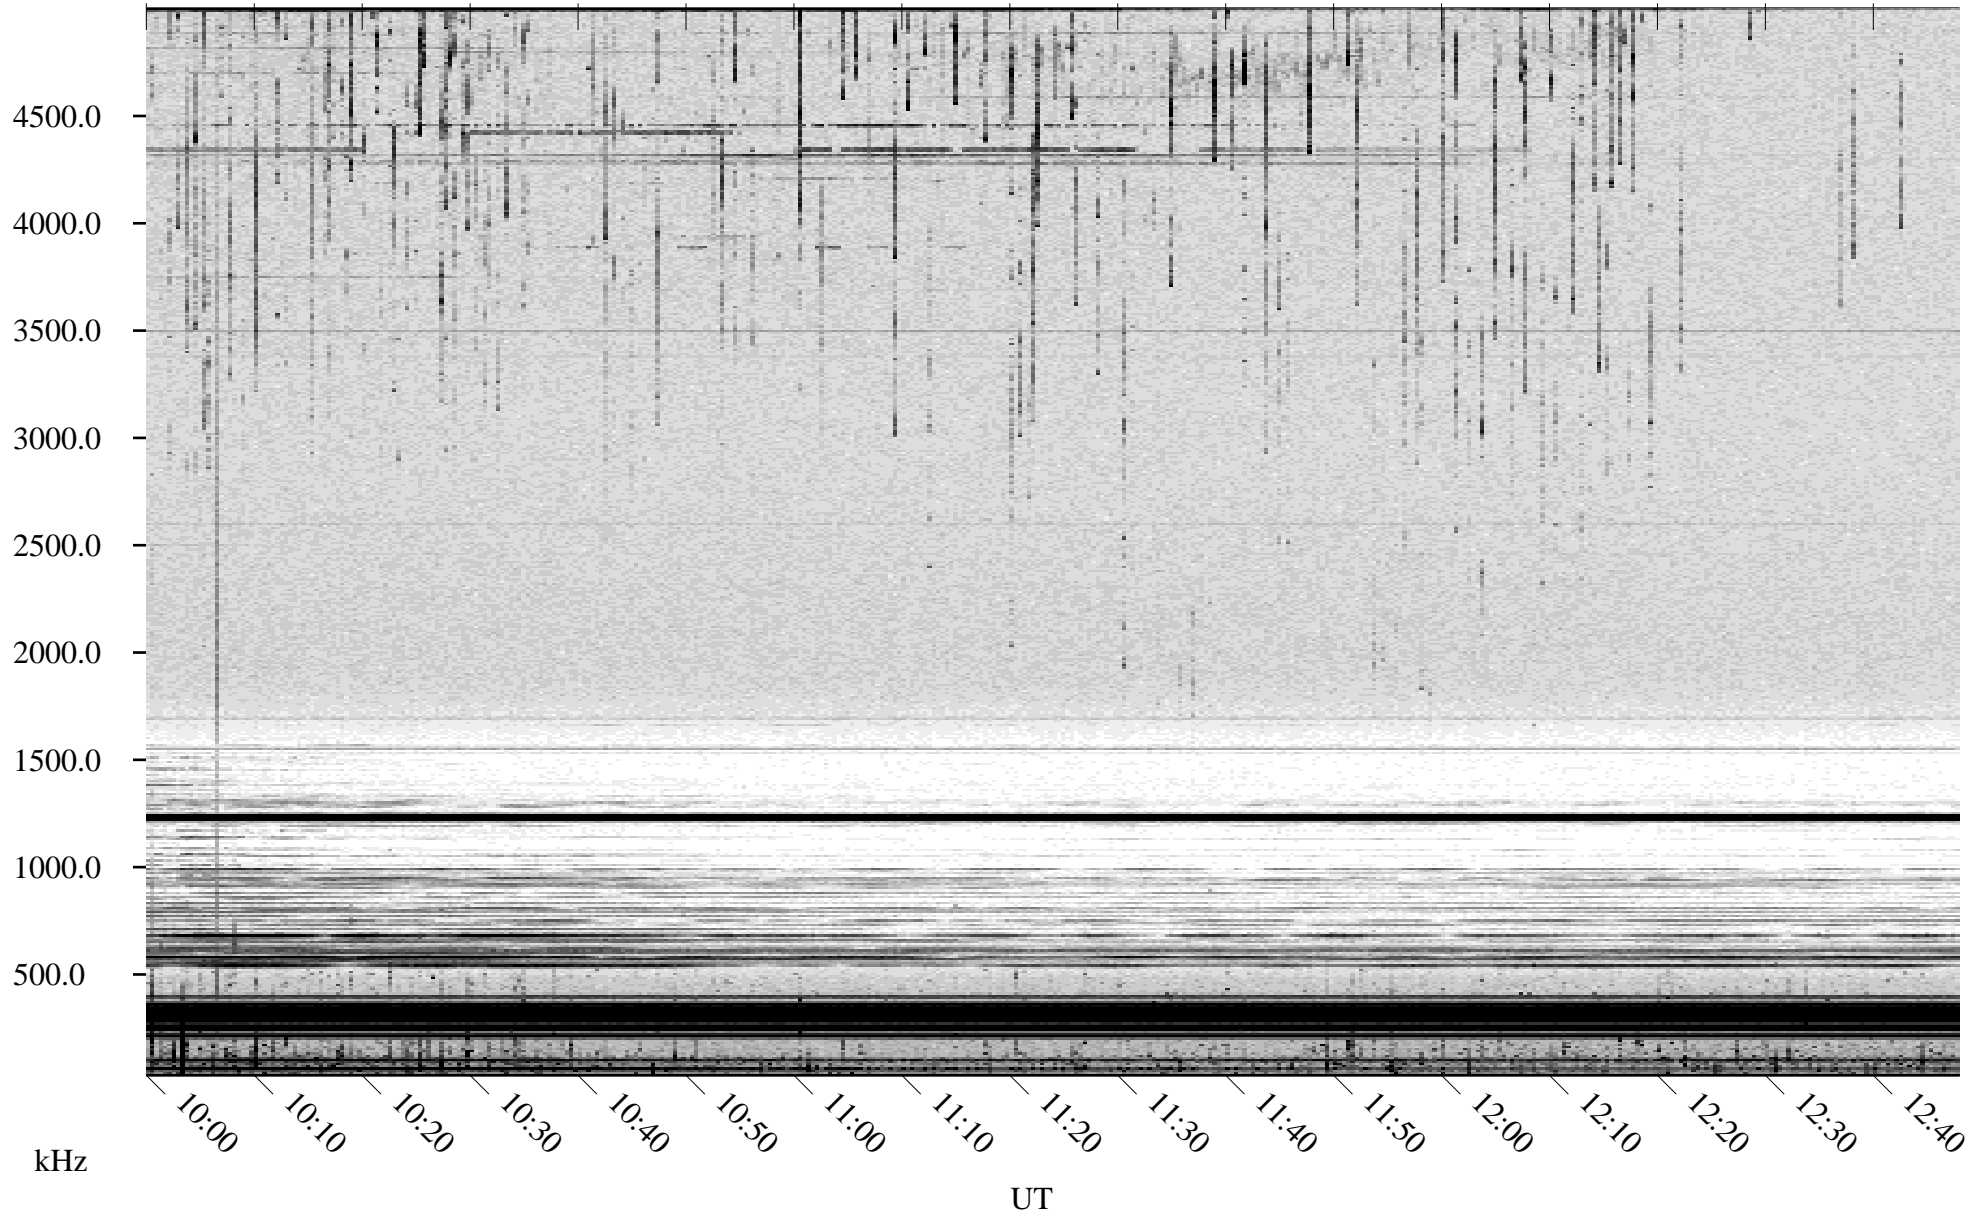

# 05/14/2001 Churchill, Manitoba

Linear Scale    Black = 161    White = 15

ch01133l.r00m max\_12

Page 4

# 05/14/2001 Churchill, Manitoba

Linear Scale    Black = 161    White = 15

ch01133l.r00m max\_12

Page 5

# 05/14/2001 Churchill, Manitoba

Linear Scale    Black = 161    White = 15

ch01133l.r00m max\_12

Page 6

# 05/14/2001 Churchill, Manitoba

Linear Scale    Black = 161    White = 15

ch01133l.r00m max\_12

Page 7