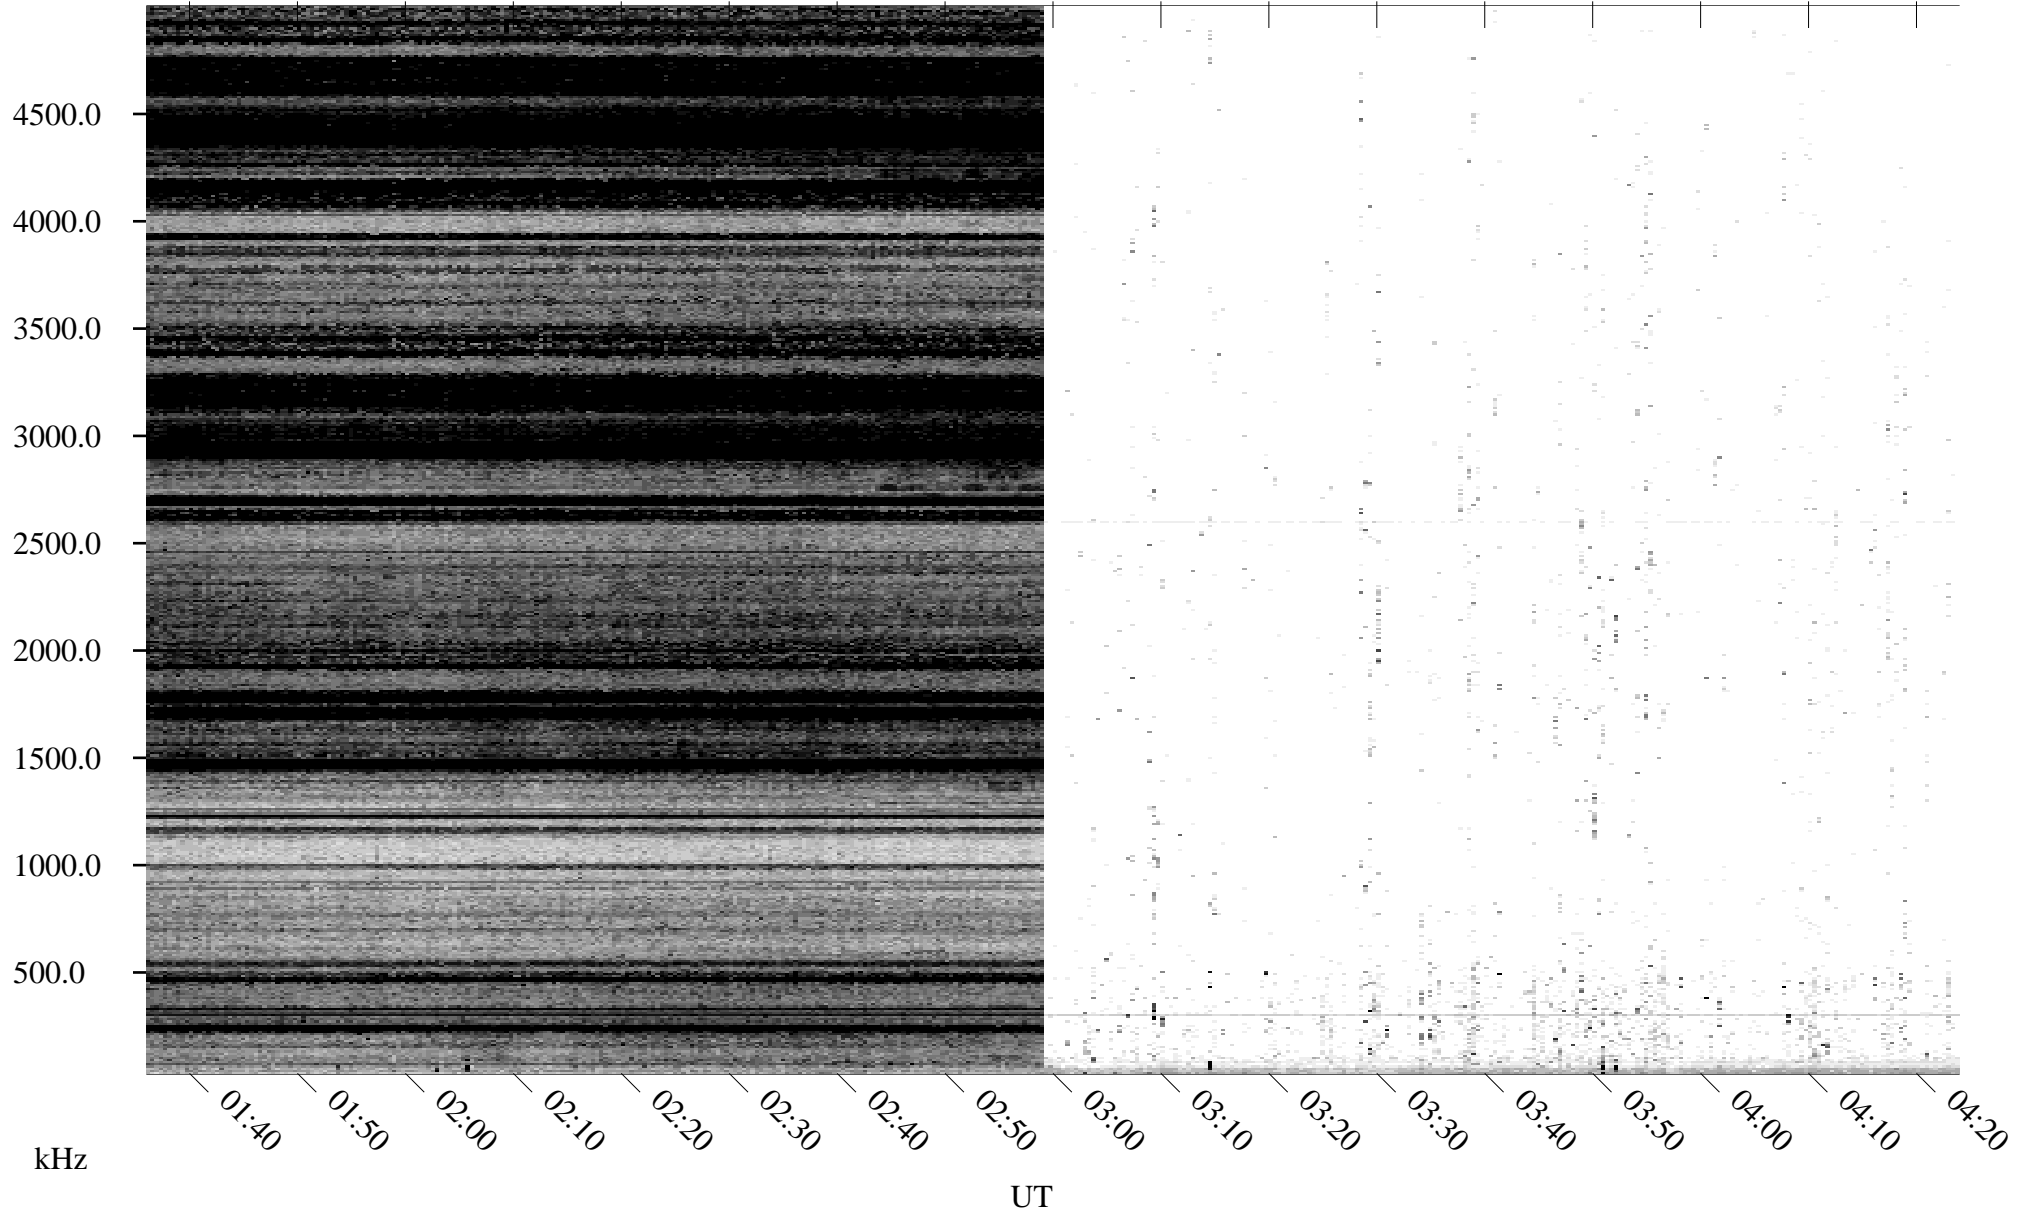

# 05/14/2001 Churchill, Manitoba

Linear Scale    Black = 161    White = 15

ch01134l.r00m max\_12

Page 1

# 05/14/2001 Churchill, Manitoba

Linear Scale    Black = 161    White = 15

ch01134l.r00m max\_12

Page 2

# 05/15/2001 Churchill, Manitoba

Linear Scale    Black = 161    White = 15

ch01134l.r00m max\_12

Page 3

# 05/15/2001 Churchill, Manitoba

Linear Scale

Black = 161

White = 15

ch01134l.r00m max\_12

Page 4