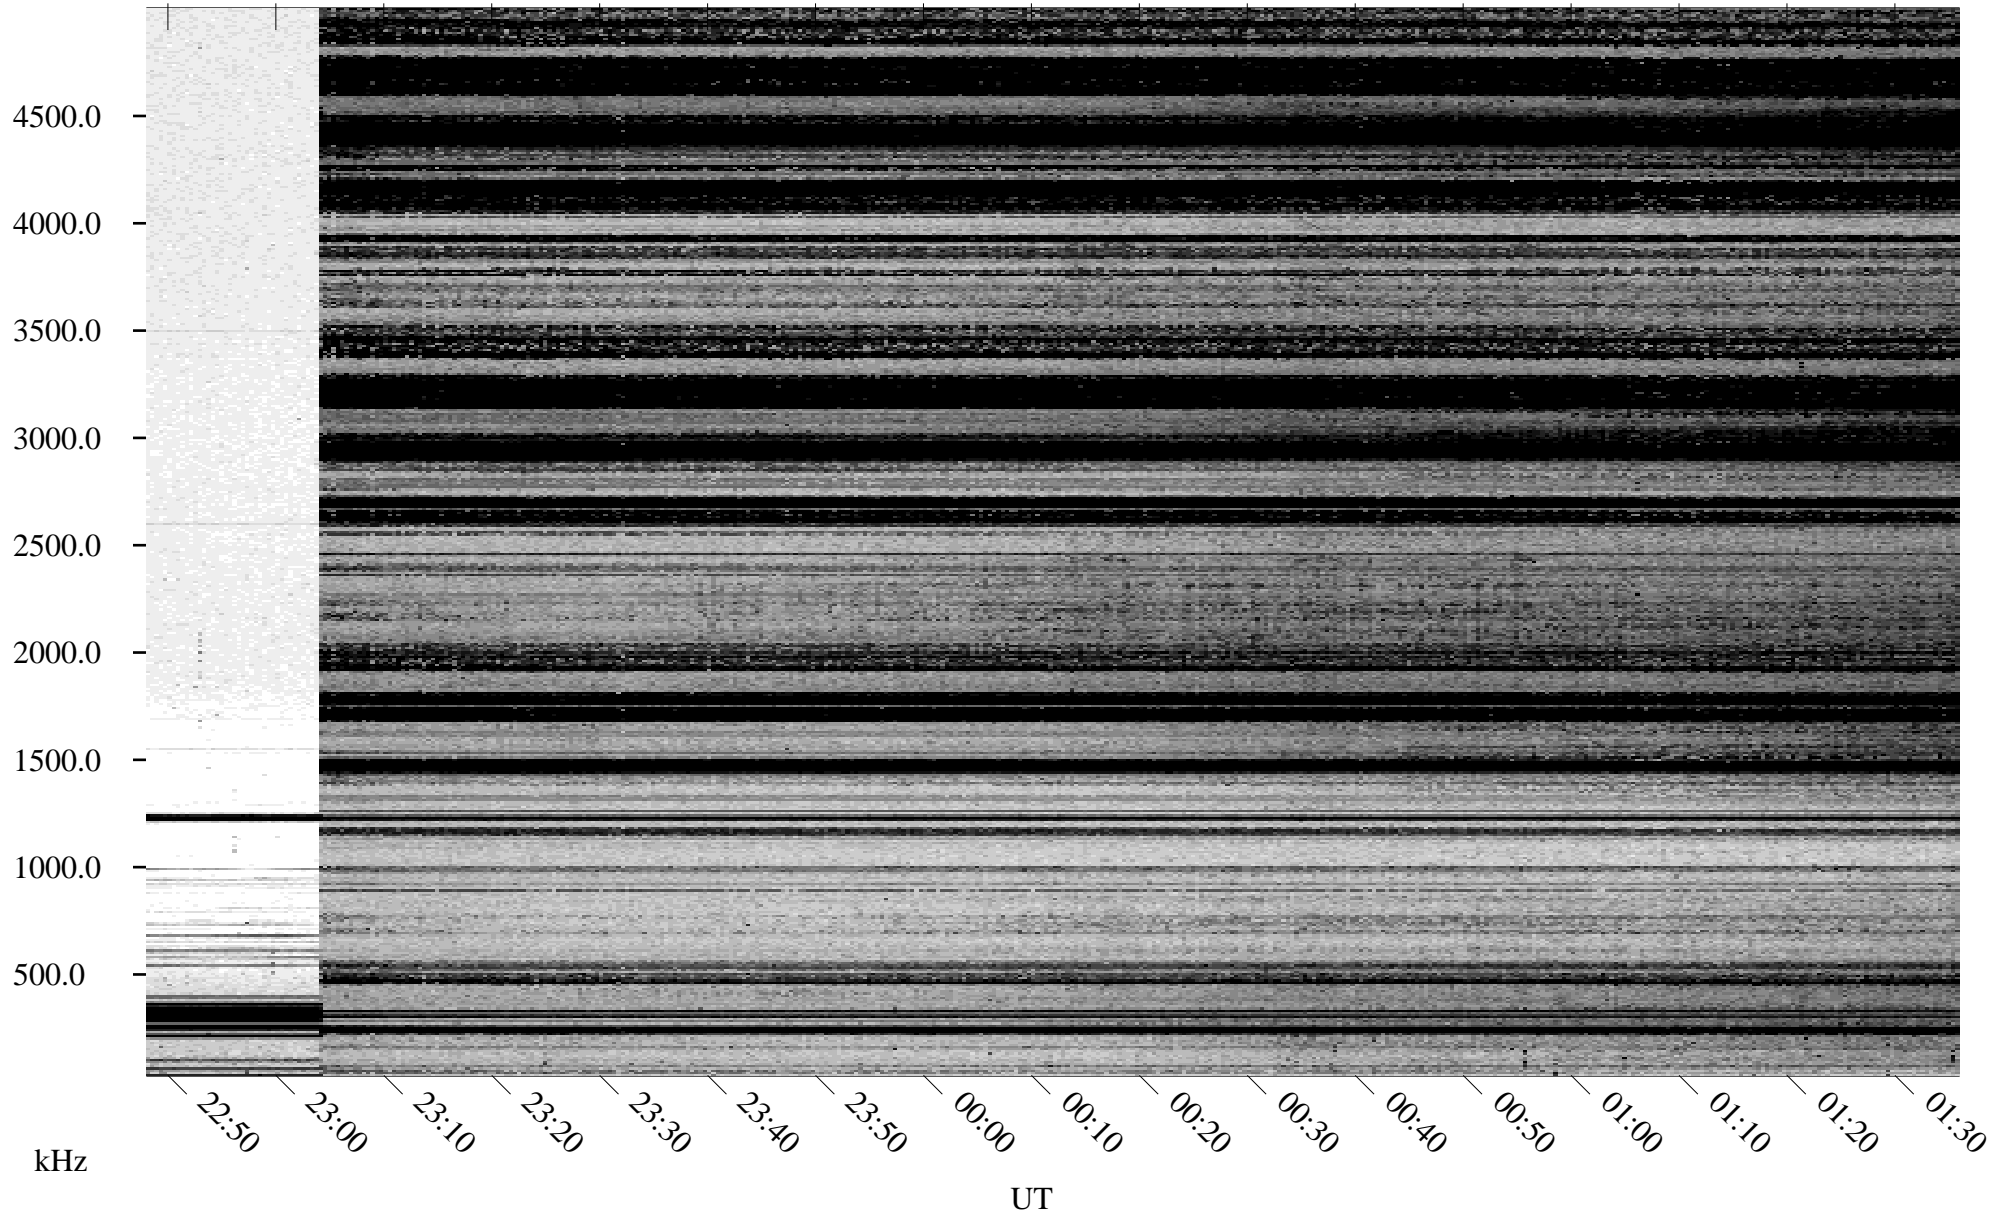

# 05/14/2001 Churchill, Manitoba

Linear Scale    Black = 161    White = 15

ch01134l.r00m max\_12

Page 1

# 05/14/2001 Churchill, Manitoba

Linear Scale    Black = 161    White = 15

ch01134l.r00m max\_12

Page 2

# 05/15/2001 Churchill, Manitoba

Linear Scale    Black = 161    White = 15

ch01134l.r00m max\_12

Page 3

# 05/15/2001 Churchill, Manitoba

Linear Scale

Black = 161

White = 15

ch01134l.r00m max\_12

Page 4