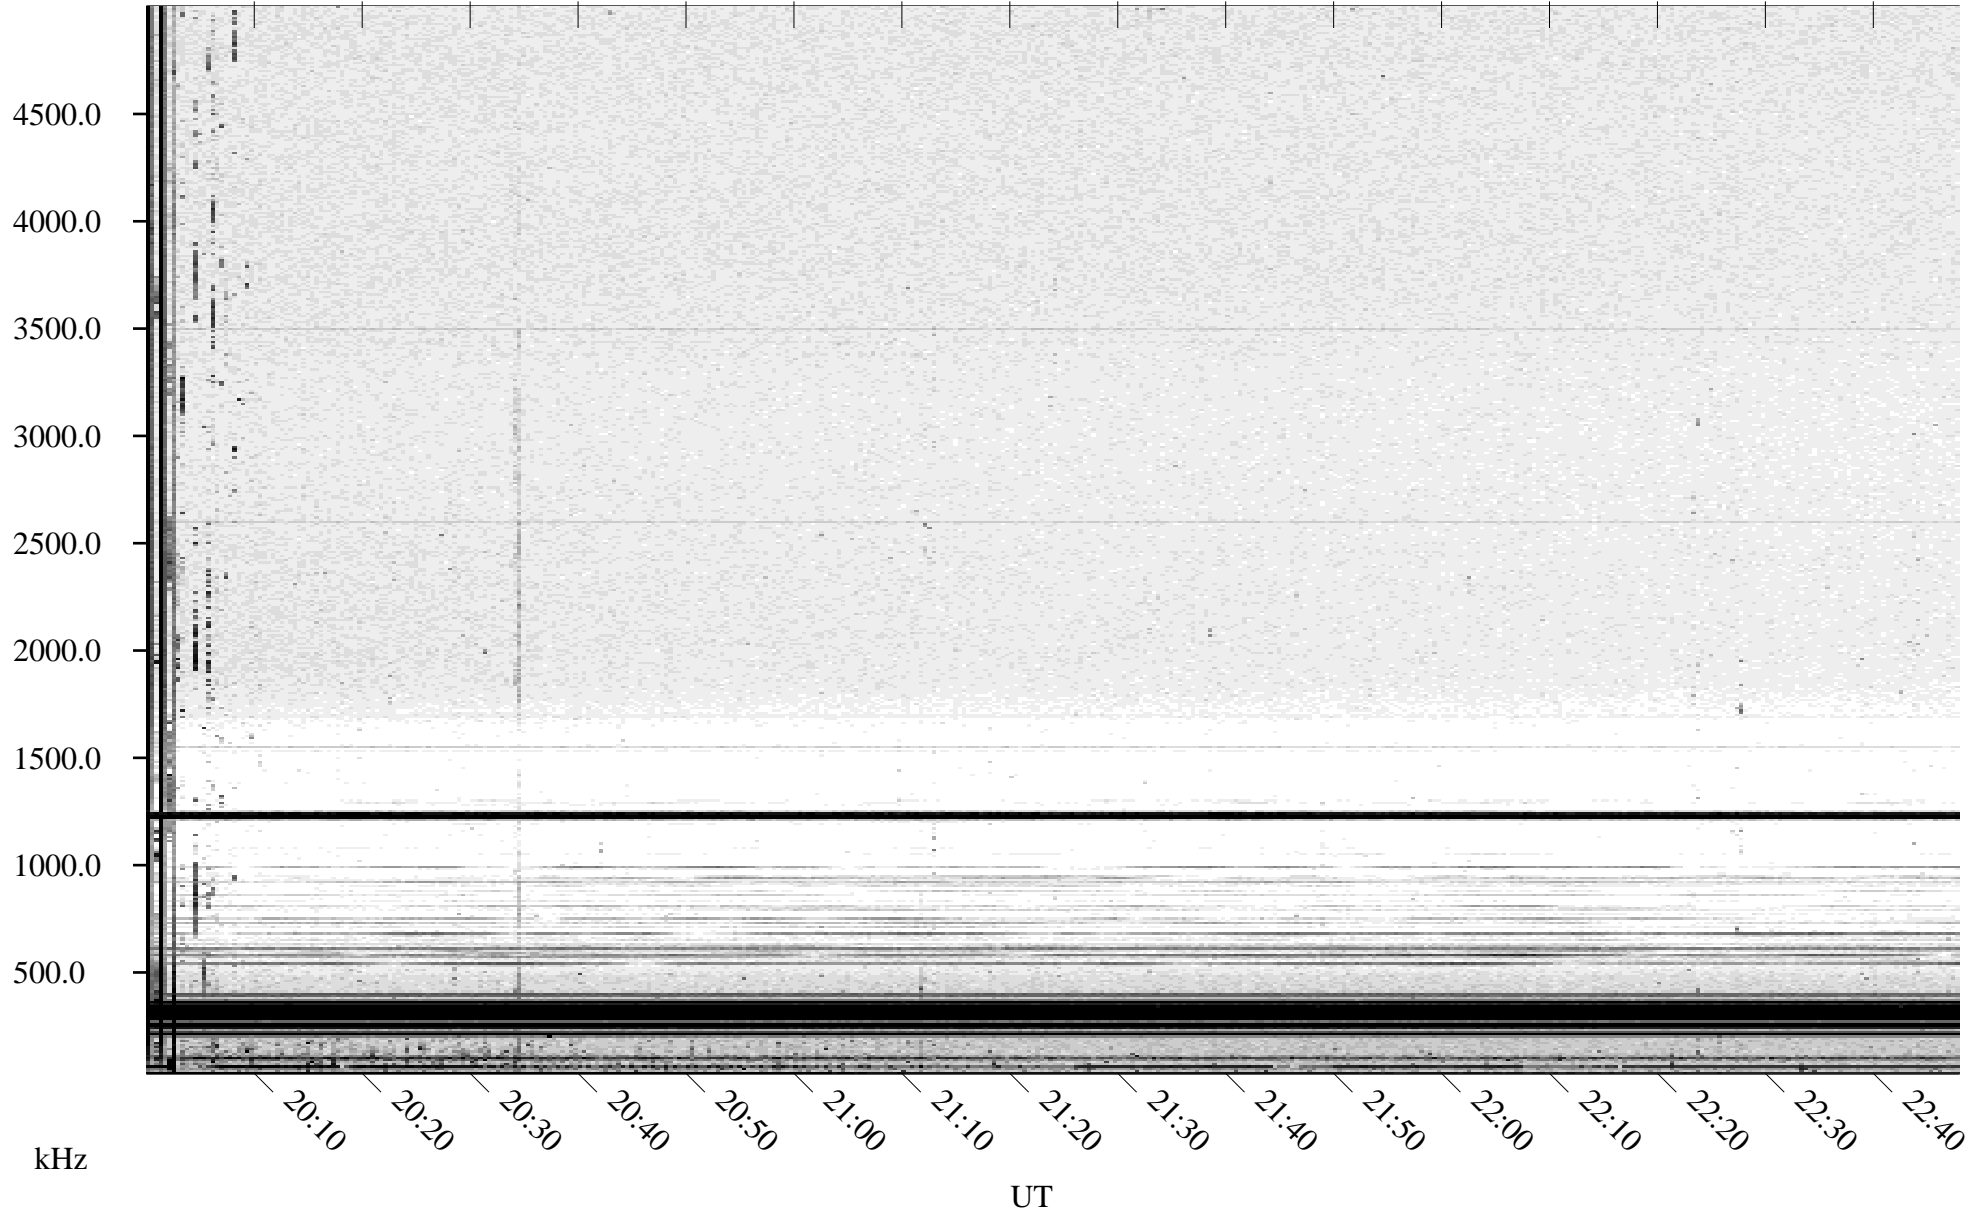

# 05/14/2001 Churchill, Manitoba

Linear Scale    Black = 161    White = 15

ch01134l.r00m max\_12

Page 1

# 05/14/2001 Churchill, Manitoba

Linear Scale    Black = 161    White = 15

ch01134l.r00m max\_12

Page 2

# 05/15/2001 Churchill, Manitoba

Linear Scale    Black = 161    White = 15

ch01134l.r00m max\_12

Page 3

# 05/15/2001 Churchill, Manitoba

Linear Scale

Black = 161

White = 15

ch01134l.r00m max\_12

Page 4