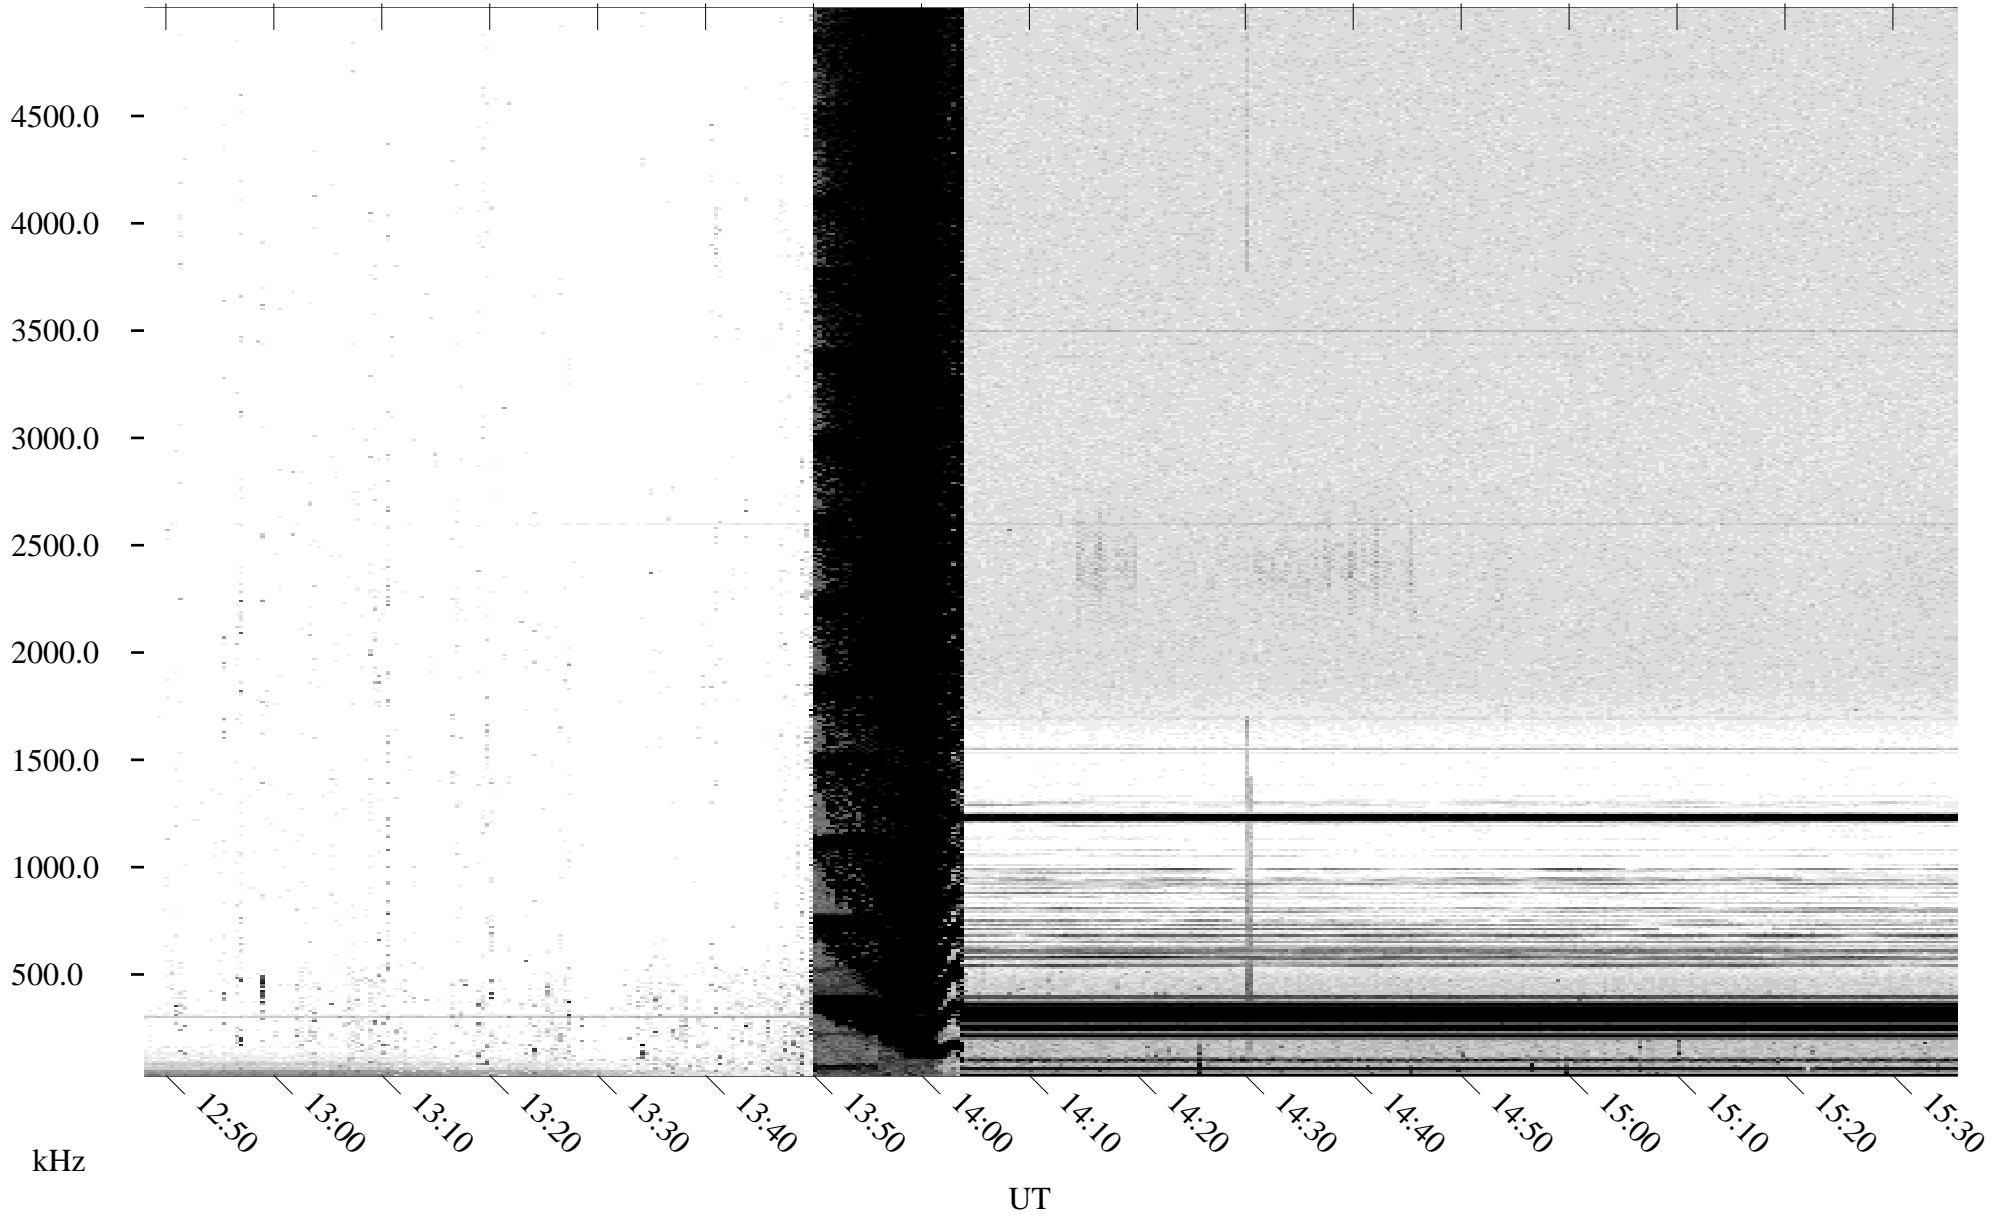

# 05/15/2001 Churchill, Manitoba

Linear Scale    Black = 161    White = 15

ch01134l.r00m max\_12

Page 6

# 05/15/2001 Churchill, Manitoba

Linear Scale    Black = 161    White = 15

ch01134l.r00m max\_12

Page 7

# 05/15/2001 Churchill, Manitoba

Linear Scale    Black = 161    White = 15

ch01134l.r00m max\_12