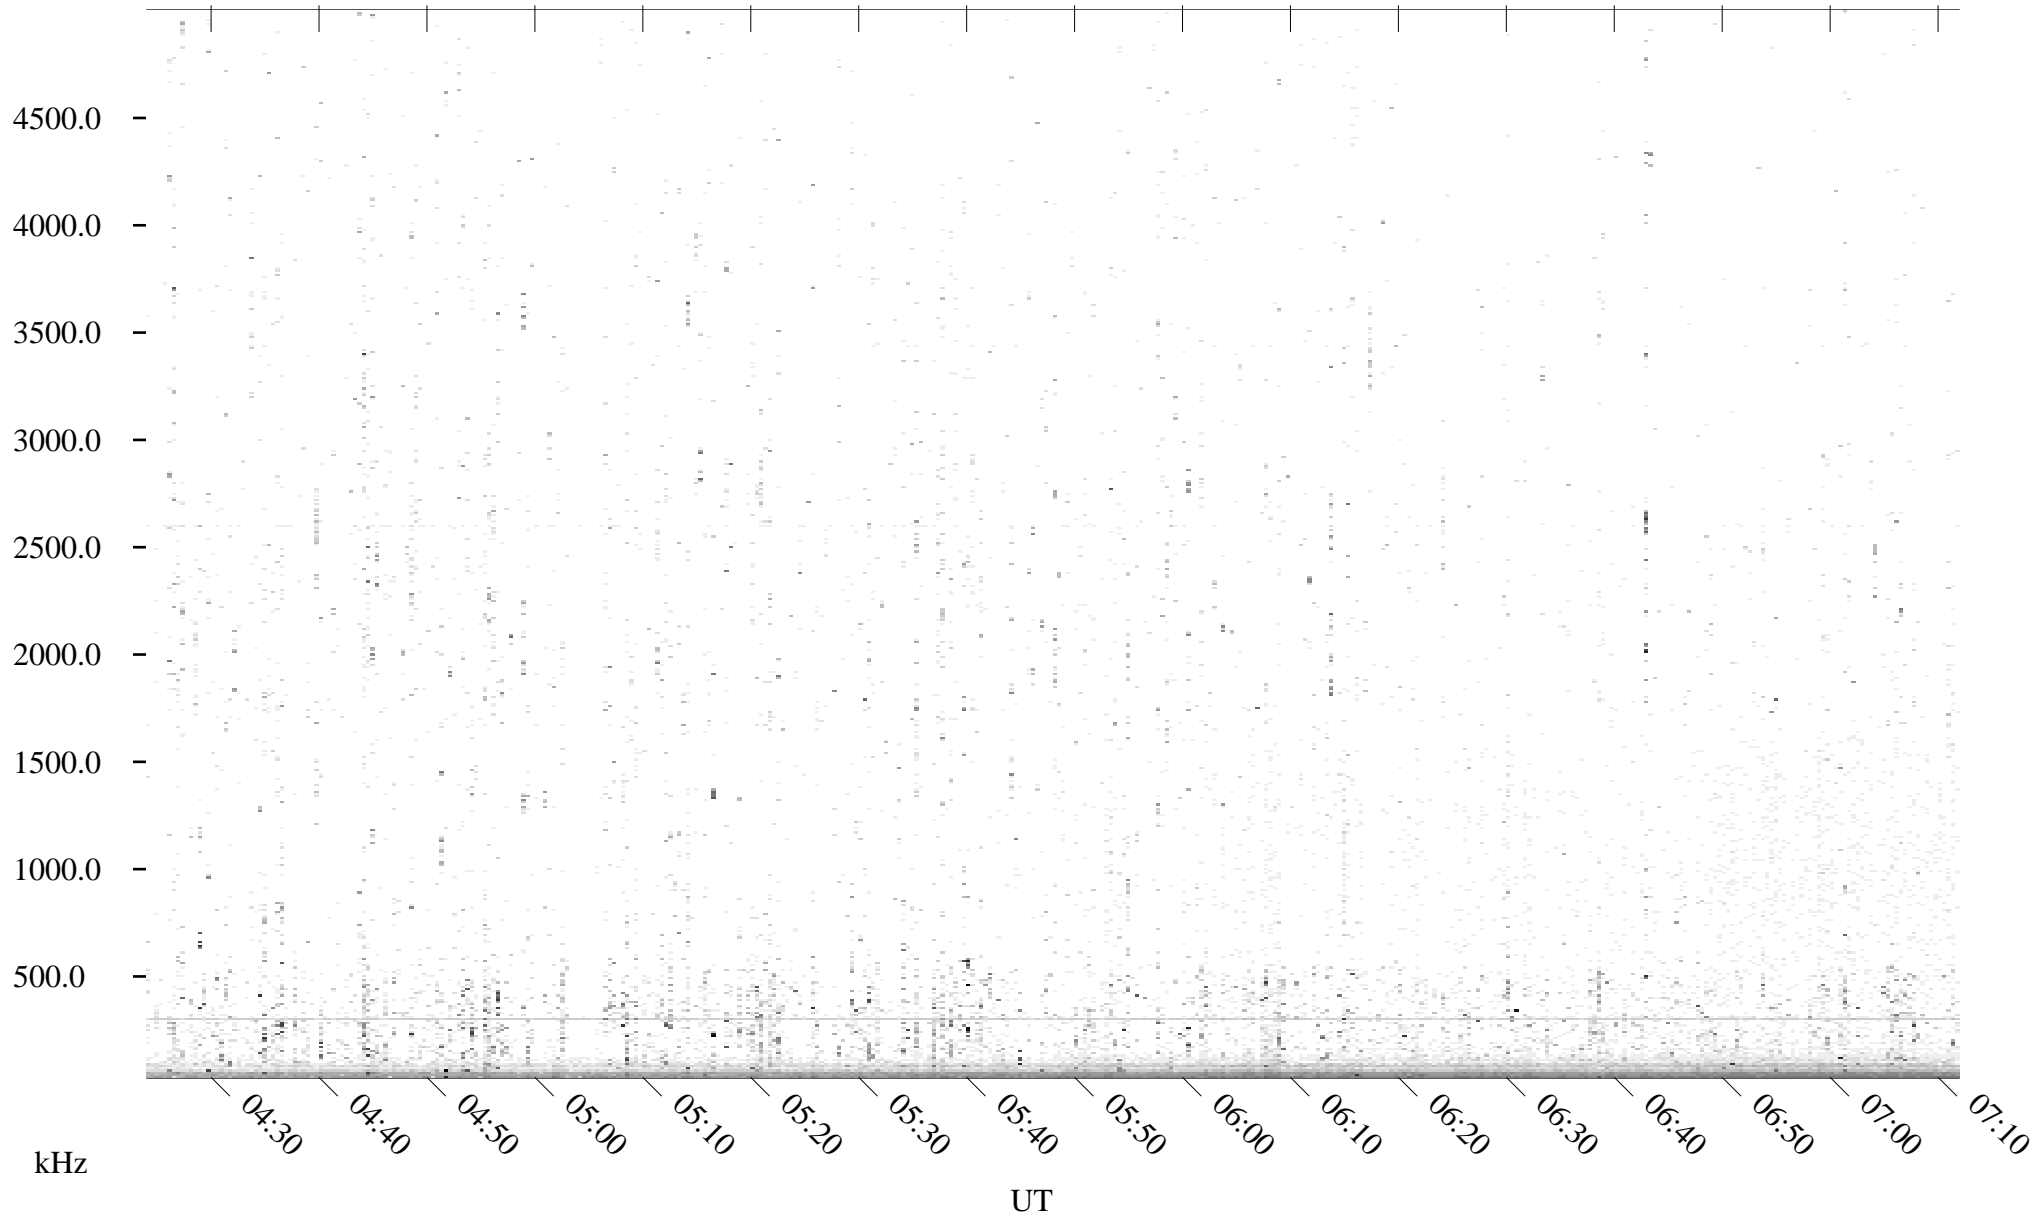

# 05/14/2001 Churchill, Manitoba

Linear Scale    Black = 161    White = 15

ch01134l.r00m max\_12

Page 1

# 05/15/2001 Churchill, Manitoba

Linear Scale

Black = 161

White = 15

ch01134l.r00m max\_12

Page 4

# 05/15/2001 Churchill, Manitoba

Linear Scale    Black = 161    White = 15

ch01134l.r00m max\_12

Page 5

# 05/15/2001 Churchill, Manitoba

Linear Scale    Black = 161    White = 15

ch01134l.r00m max\_12

Page 6