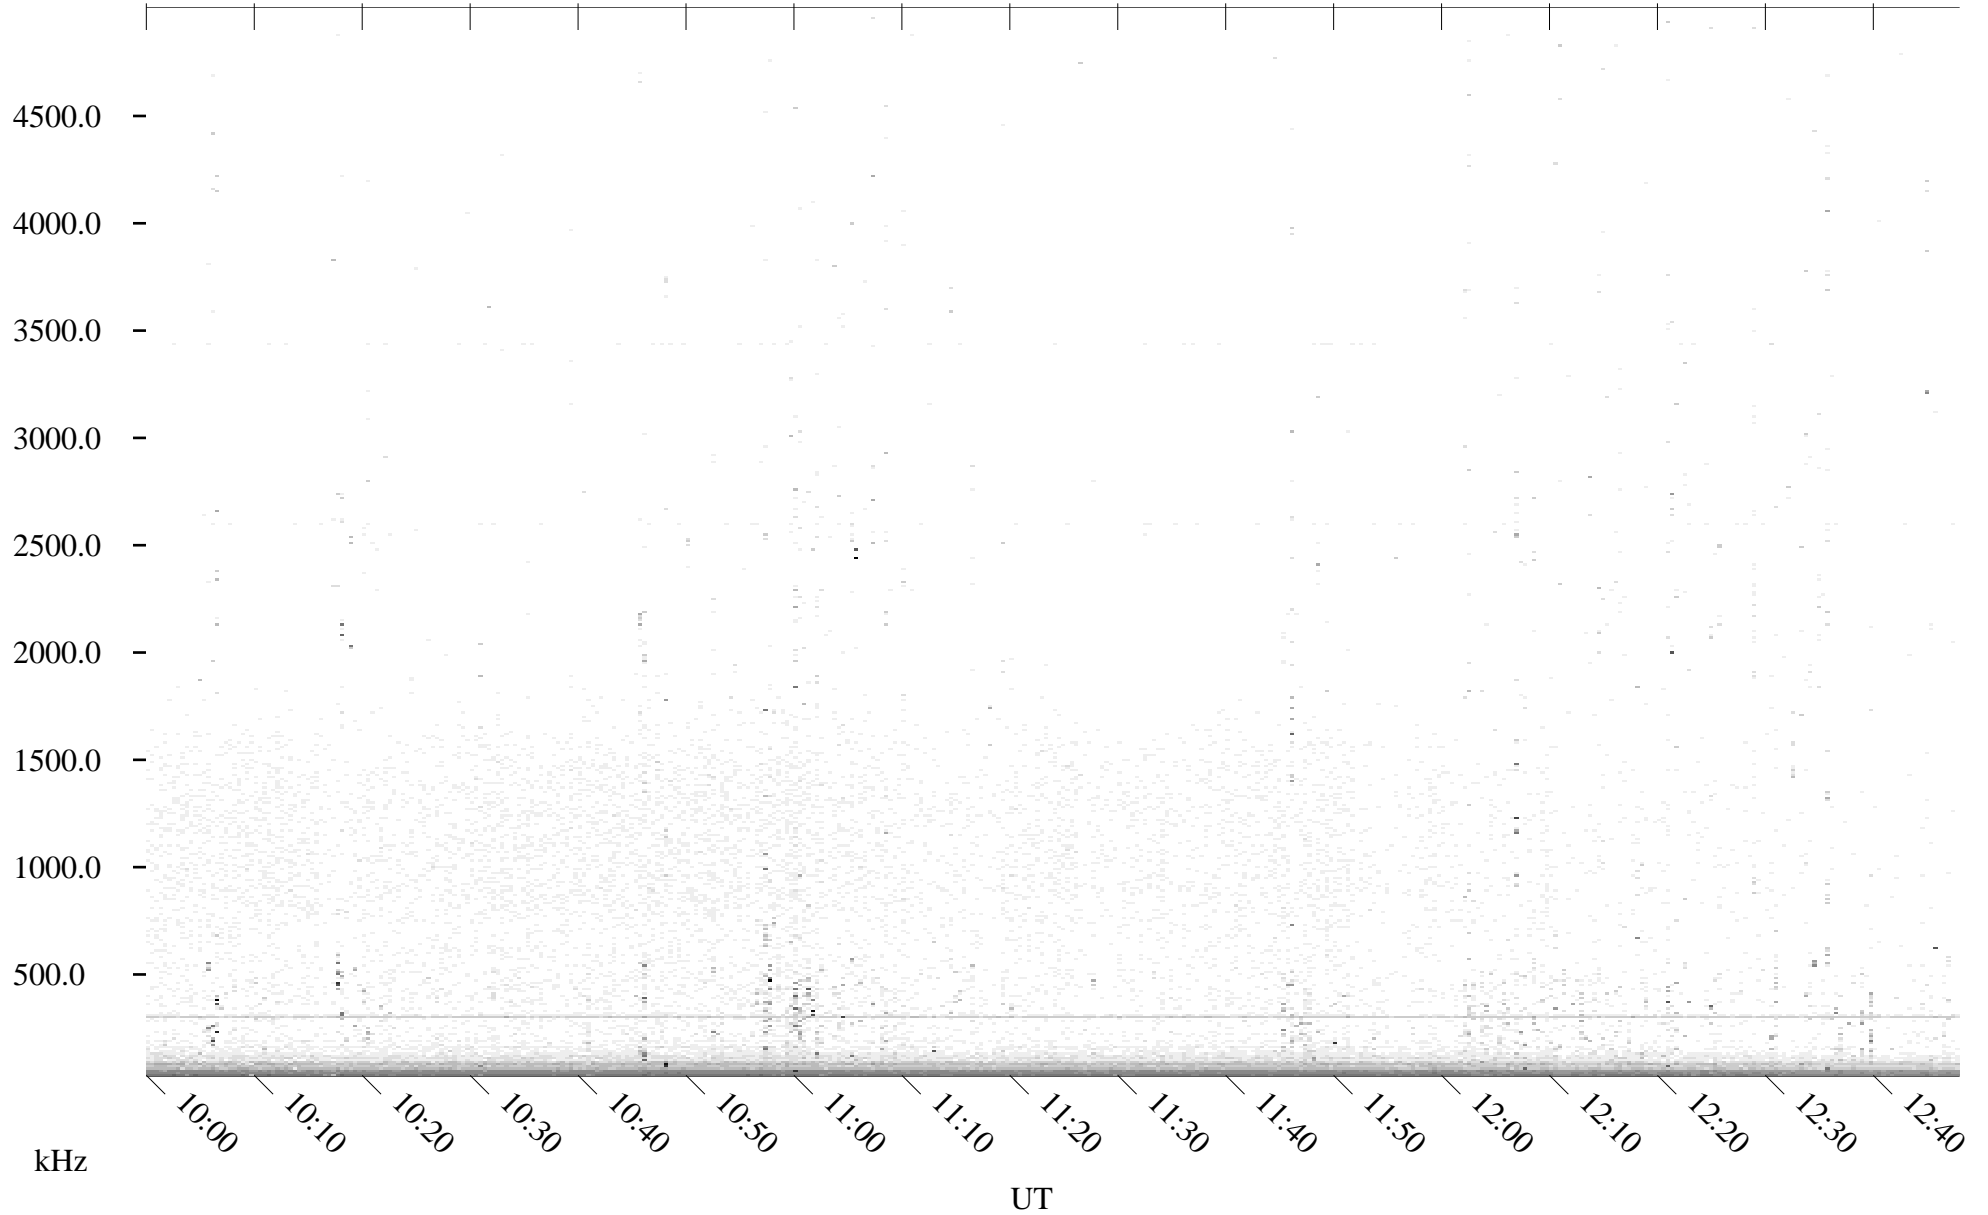

# 05/15/2001 Churchill, Manitoba

Linear Scale    Black = 161    White = 15

ch01134l.r00m max\_12

Page 5

# 05/15/2001 Churchill, Manitoba

Linear Scale    Black = 161    White = 15

ch01134l.r00m max\_12

Page 6

# 05/15/2001 Churchill, Manitoba

Linear Scale    Black = 161    White = 15

ch01134l.r00m max\_12

Page 7

# 05/15/2001 Churchill, Manitoba

Linear Scale    Black = 161    White = 15

ch01134l.r00m max\_12