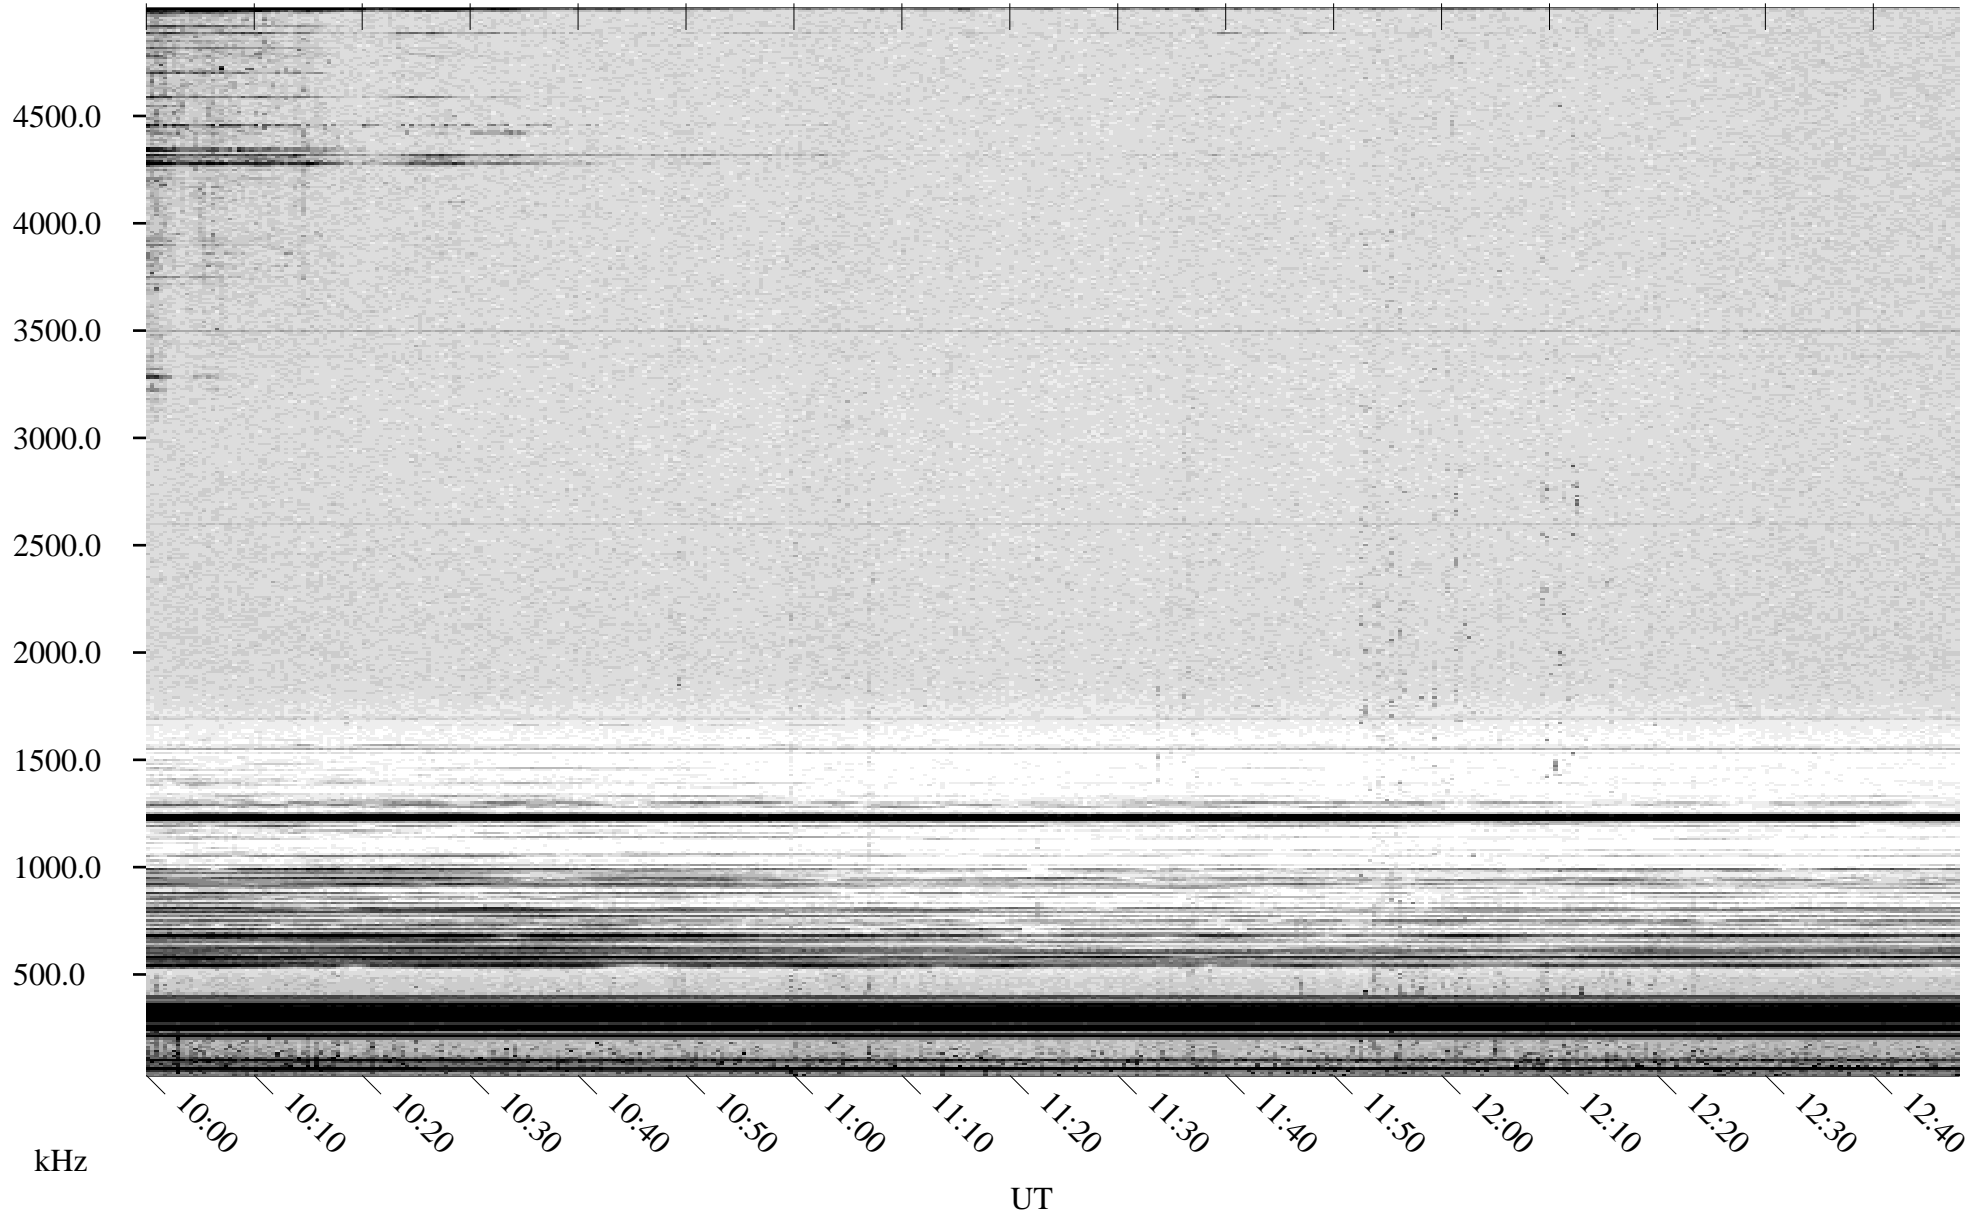

05/15/2001 Churchill, Manitoba

Linear Scale Black = 161 White = 15

ch01135l.r00m max_12

Page 1

05/15/2001 Churchill, Manitoba

Linear Scale Black = 161 White = 15

ch01135l.r00m max_12

Page 2

05/16/2001 Churchill, Manitoba

Linear Scale Black = 161 White = 15

ch01135l.r00m max_12

Page 3

05/16/2001 Churchill, Manitoba

Linear Scale Black = 161 White = 15

ch01135l.r00m max_12

Page 4

05/16/2001 Churchill, Manitoba

Linear Scale Black = 161 White = 15

ch01135l.r00m max_12

Page 5

05/16/2001 Churchill, Manitoba

Linear Scale Black = 161 White = 15

ch01135l.r00m max_12

Page 6

05/16/2001 Churchill, Manitoba

Linear Scale Black = 161 White = 15

ch011351.r00m max_12

Page 7

05/16/2001 Churchill, Manitoba

Linear Scale Black = 161 White = 15

ch01135l.r00m max_12