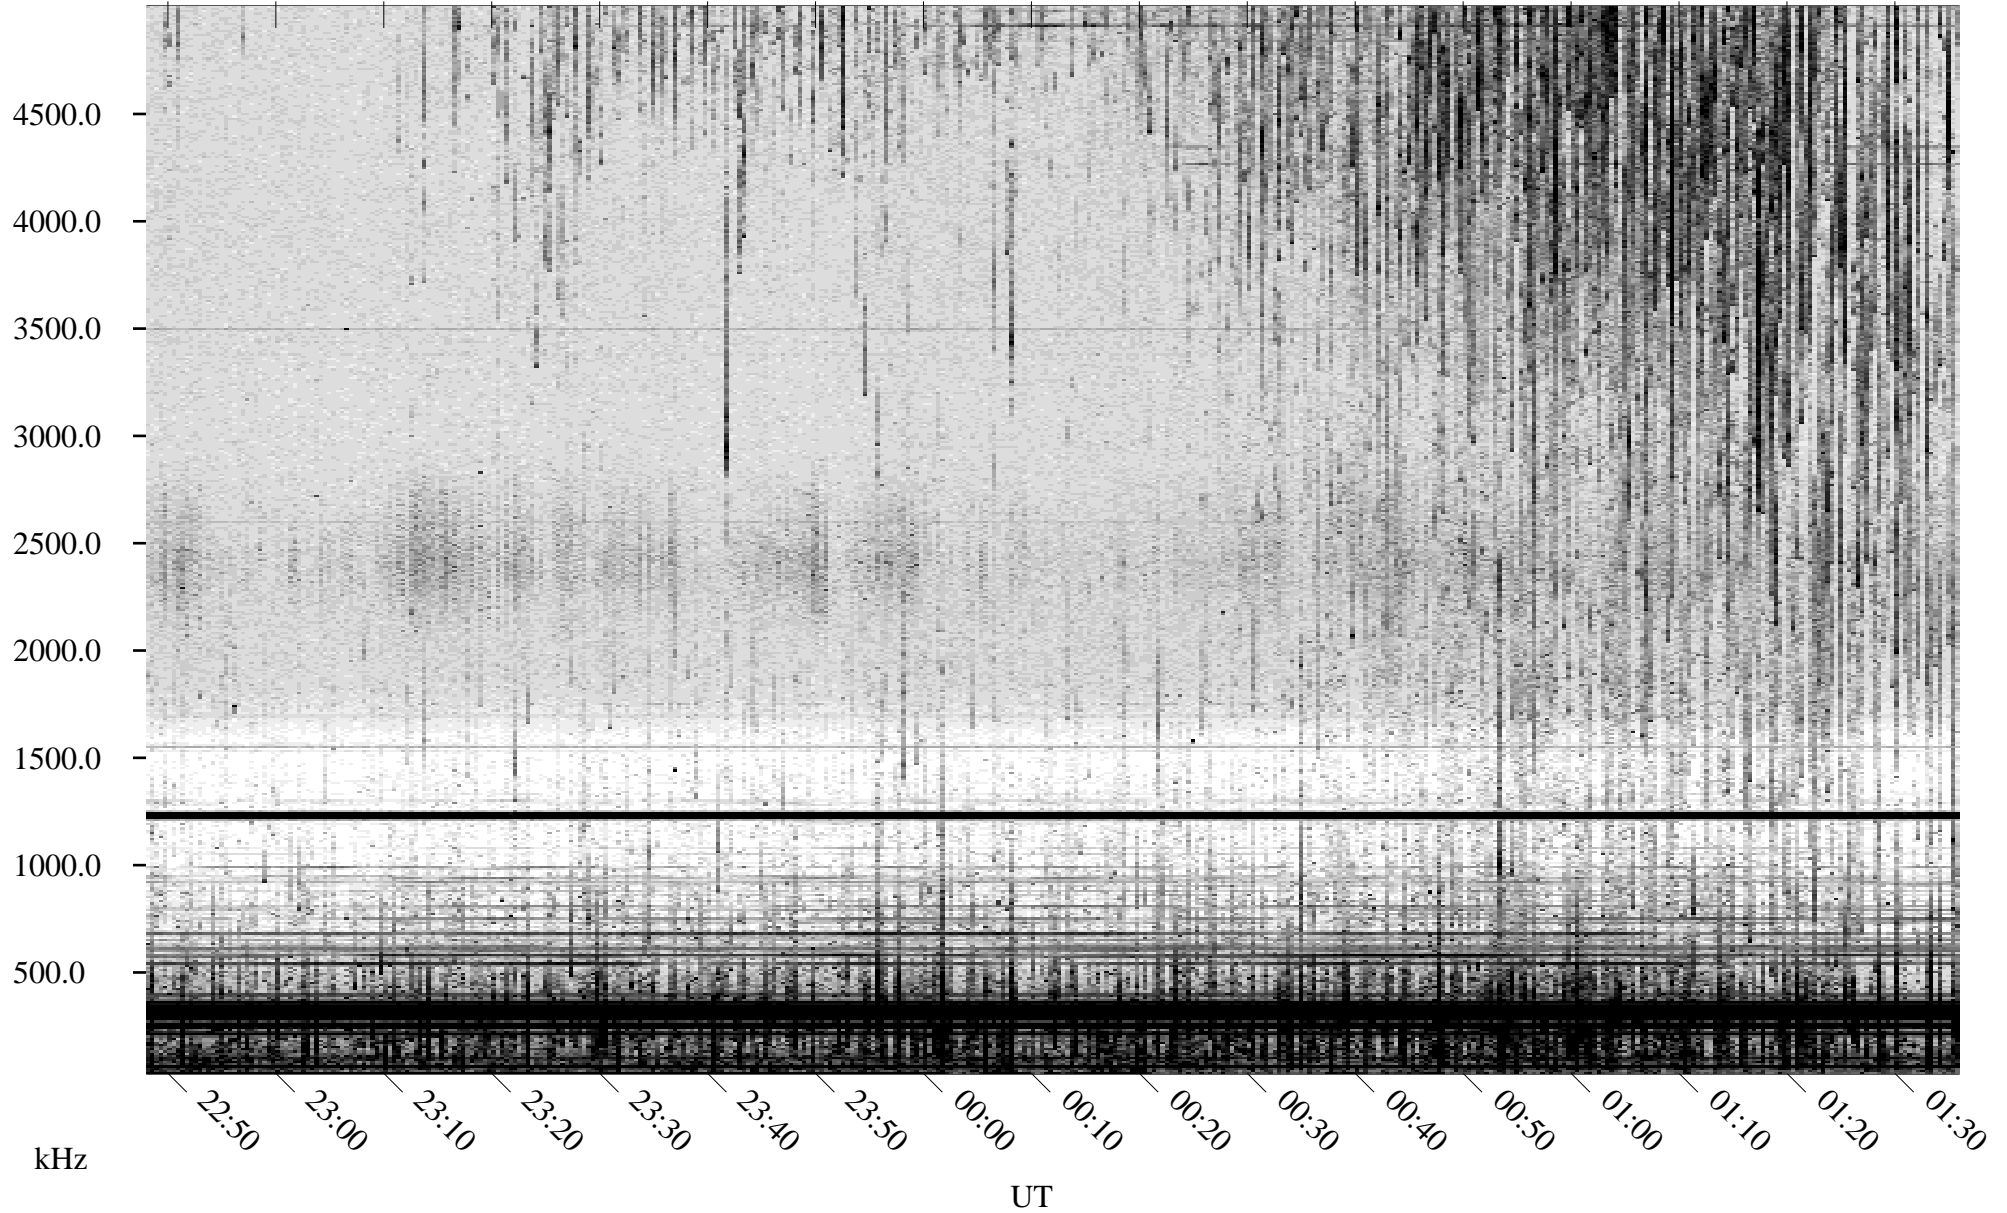

05/15/2001 Churchill, Manitoba

Linear Scale Black = 161 White = 15

ch01135l.r00m max_12

Page 1

05/15/2001 Churchill, Manitoba

Linear Scale Black = 161 White = 15

ch01135l.r00m max_12

Page 2

05/16/2001 Churchill, Manitoba

Linear Scale Black = 161 White = 15

ch01135l.r00m max_12

Page 3

05/16/2001 Churchill, Manitoba

Linear Scale Black = 161 White = 15

ch01135l.r00m max_12

Page 4

05/16/2001 Churchill, Manitoba

Linear Scale Black = 161 White = 15

ch01135l.r00m max_12

Page 5

05/16/2001 Churchill, Manitoba

Linear Scale Black = 161 White = 15

ch01135l.r00m max_12

Page 6

05/16/2001 Churchill, Manitoba

Linear Scale Black = 161 White = 15

ch011351.r00m max_12

Page 7

05/16/2001 Churchill, Manitoba

Linear Scale Black = 161 White = 15

ch01135l.r00m max_12