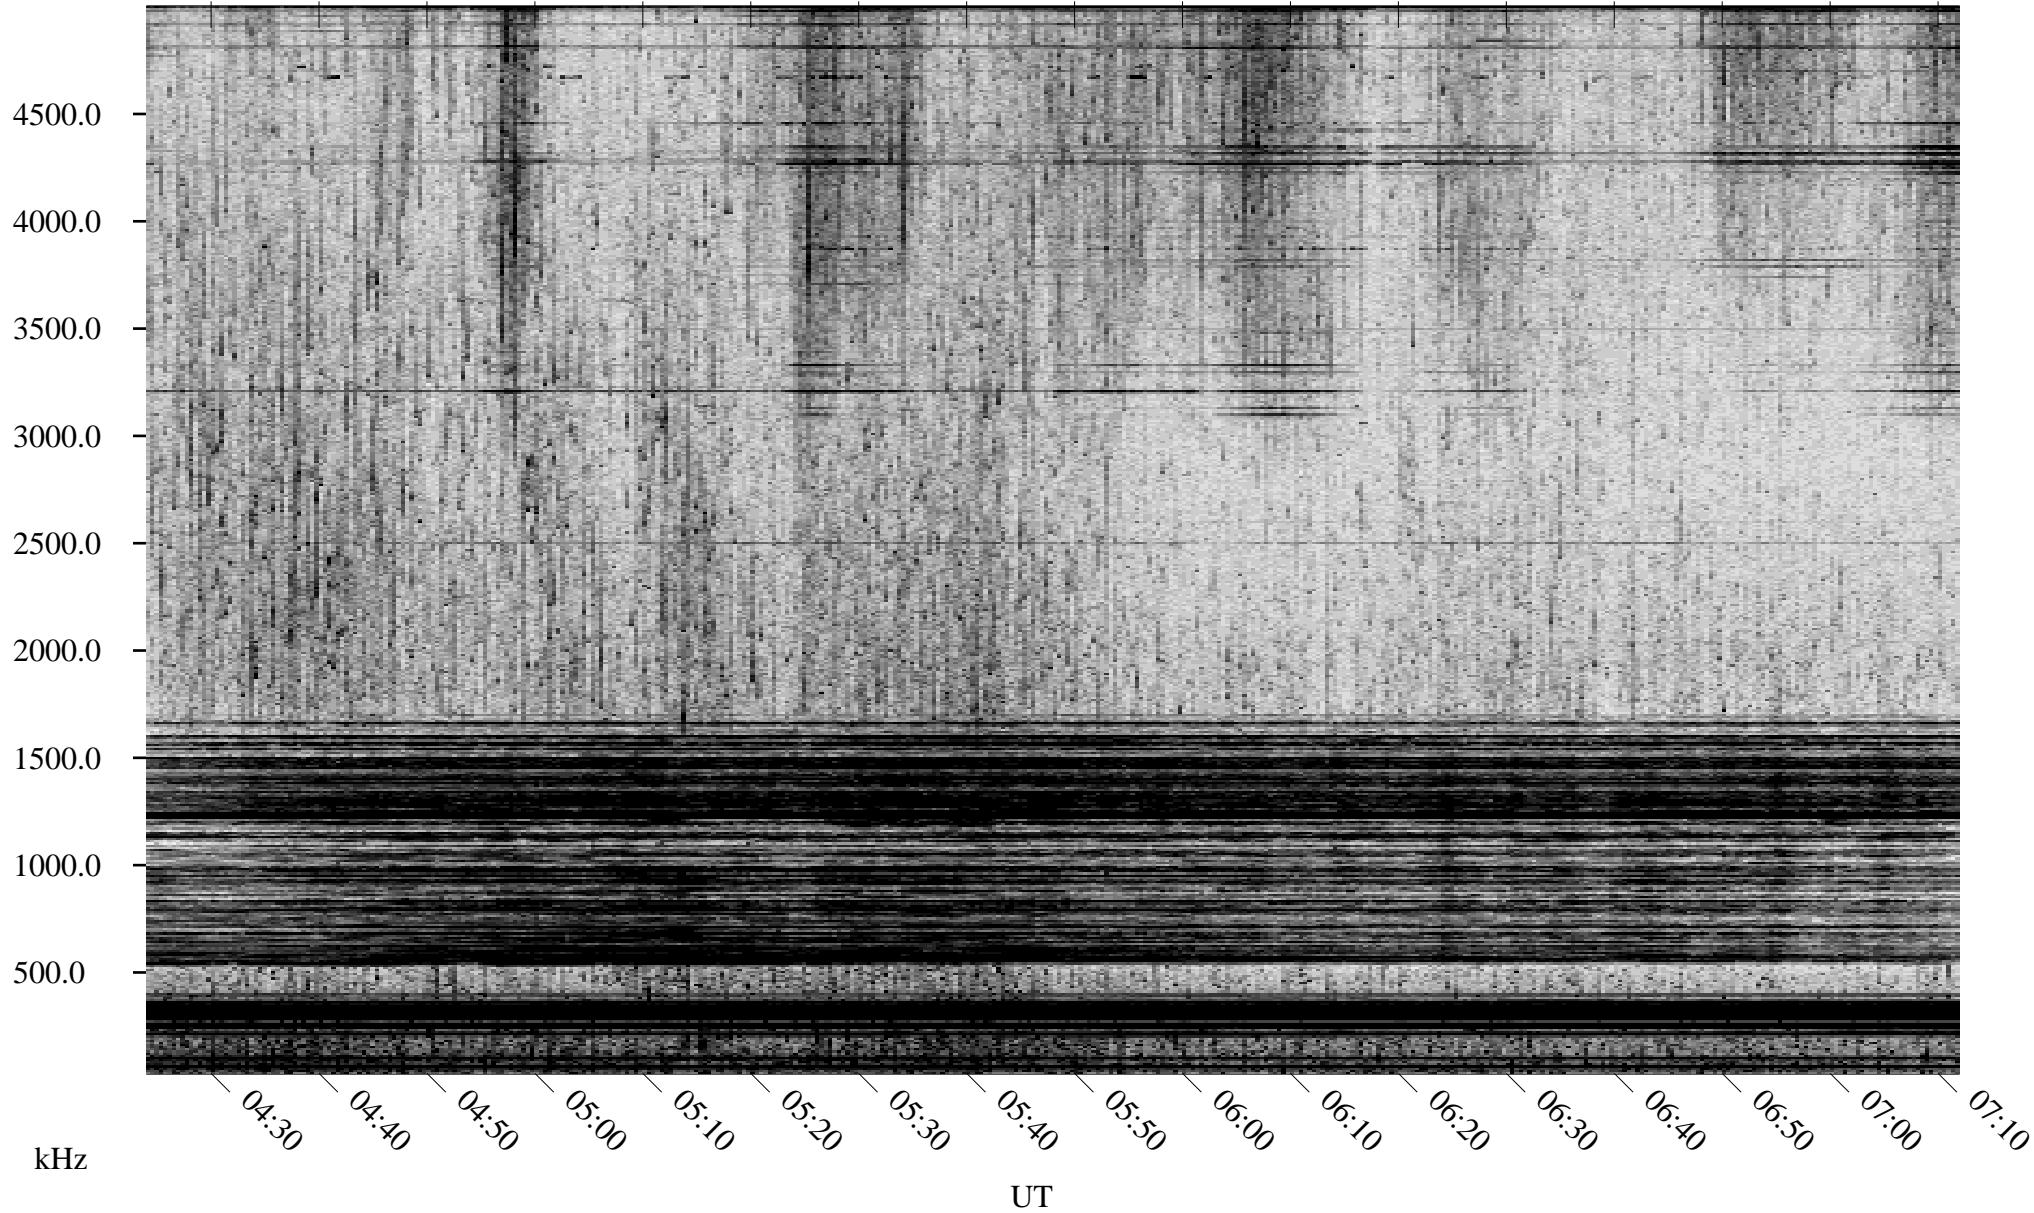

05/15/2001 Churchill, Manitoba

Linear Scale Black = 161 White = 15

ch01135l.r00m max_12

Page 1

05/15/2001 Churchill, Manitoba

Linear Scale Black = 161 White = 15

ch01135l.r00m max_12

Page 2

05/16/2001 Churchill, Manitoba

Linear Scale Black = 161 White = 15

ch01135l.r00m max_12

Page 3

05/16/2001 Churchill, Manitoba

Linear Scale Black = 161 White = 15

ch01135l.r00m max_12

Page 4

05/16/2001 Churchill, Manitoba

Linear Scale Black = 161 White = 15

ch01135l.r00m max_12

Page 5

05/16/2001 Churchill, Manitoba

Linear Scale Black = 161 White = 15

ch01135l.r00m max_12

Page 6

05/16/2001 Churchill, Manitoba

Linear Scale Black = 161 White = 15

ch011351.r00m max_12

Page 7

05/16/2001 Churchill, Manitoba

Linear Scale Black = 161 White = 15

ch01135l.r00m max_12