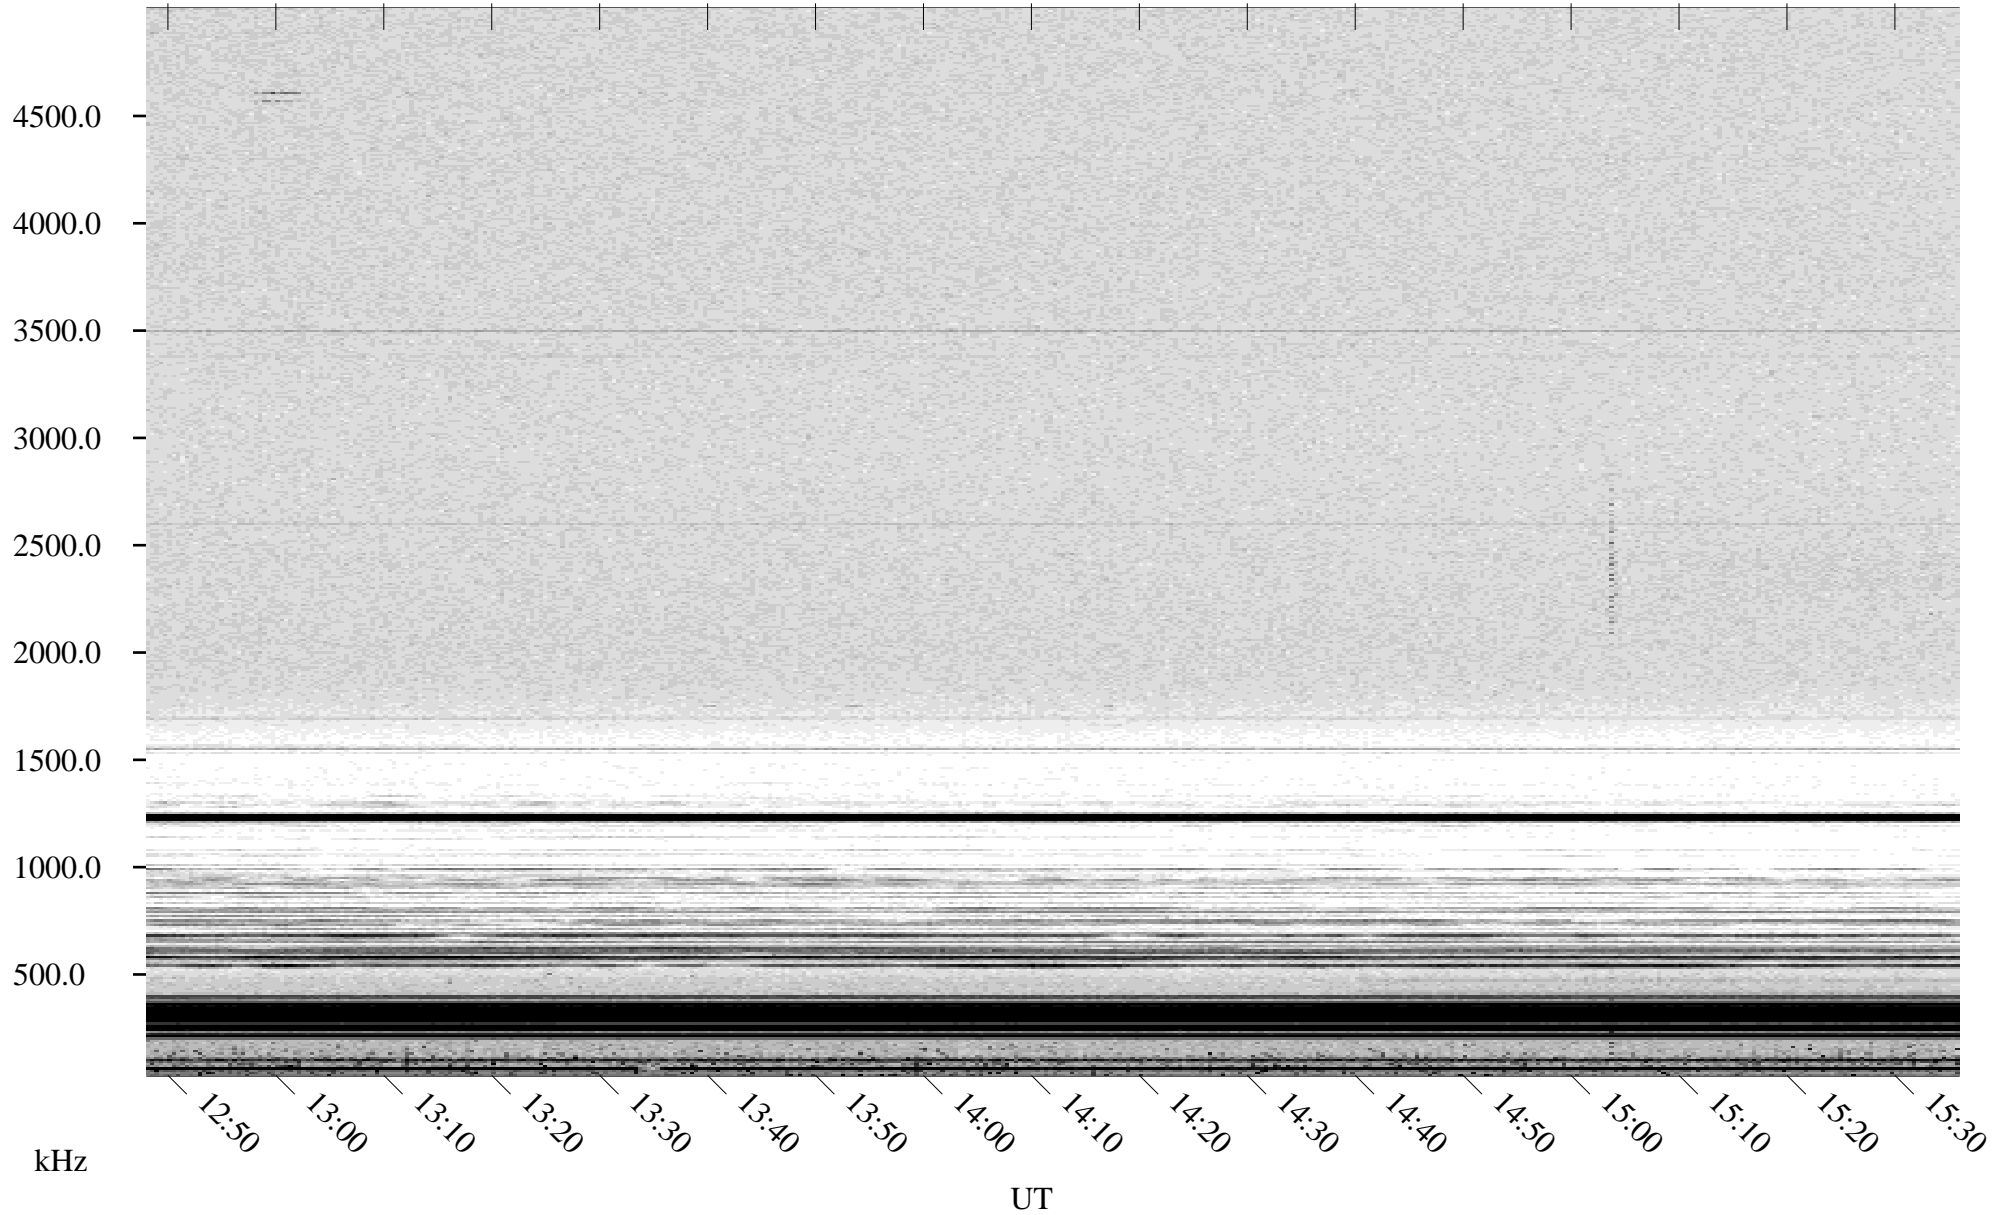

05/15/2001 Churchill, Manitoba

Linear Scale Black = 161 White = 15

ch01135l.r00m max_12

Page 1

05/15/2001 Churchill, Manitoba

Linear Scale Black = 161 White = 15

ch01135l.r00m max_12

Page 2

05/16/2001 Churchill, Manitoba

Linear Scale Black = 161 White = 15

ch01135l.r00m max_12

Page 3

05/16/2001 Churchill, Manitoba

Linear Scale Black = 161 White = 15

ch01135l.r00m max_12

Page 4

05/16/2001 Churchill, Manitoba

Linear Scale Black = 161 White = 15

ch01135l.r00m max_12

Page 5

05/16/2001 Churchill, Manitoba

Linear Scale Black = 161 White = 15

ch01135l.r00m max_12

Page 6

05/16/2001 Churchill, Manitoba

Linear Scale Black = 161 White = 15

ch011351.r00m max_12

Page 7

05/16/2001 Churchill, Manitoba

Linear Scale Black = 161 White = 15

ch01135l.r00m max_12