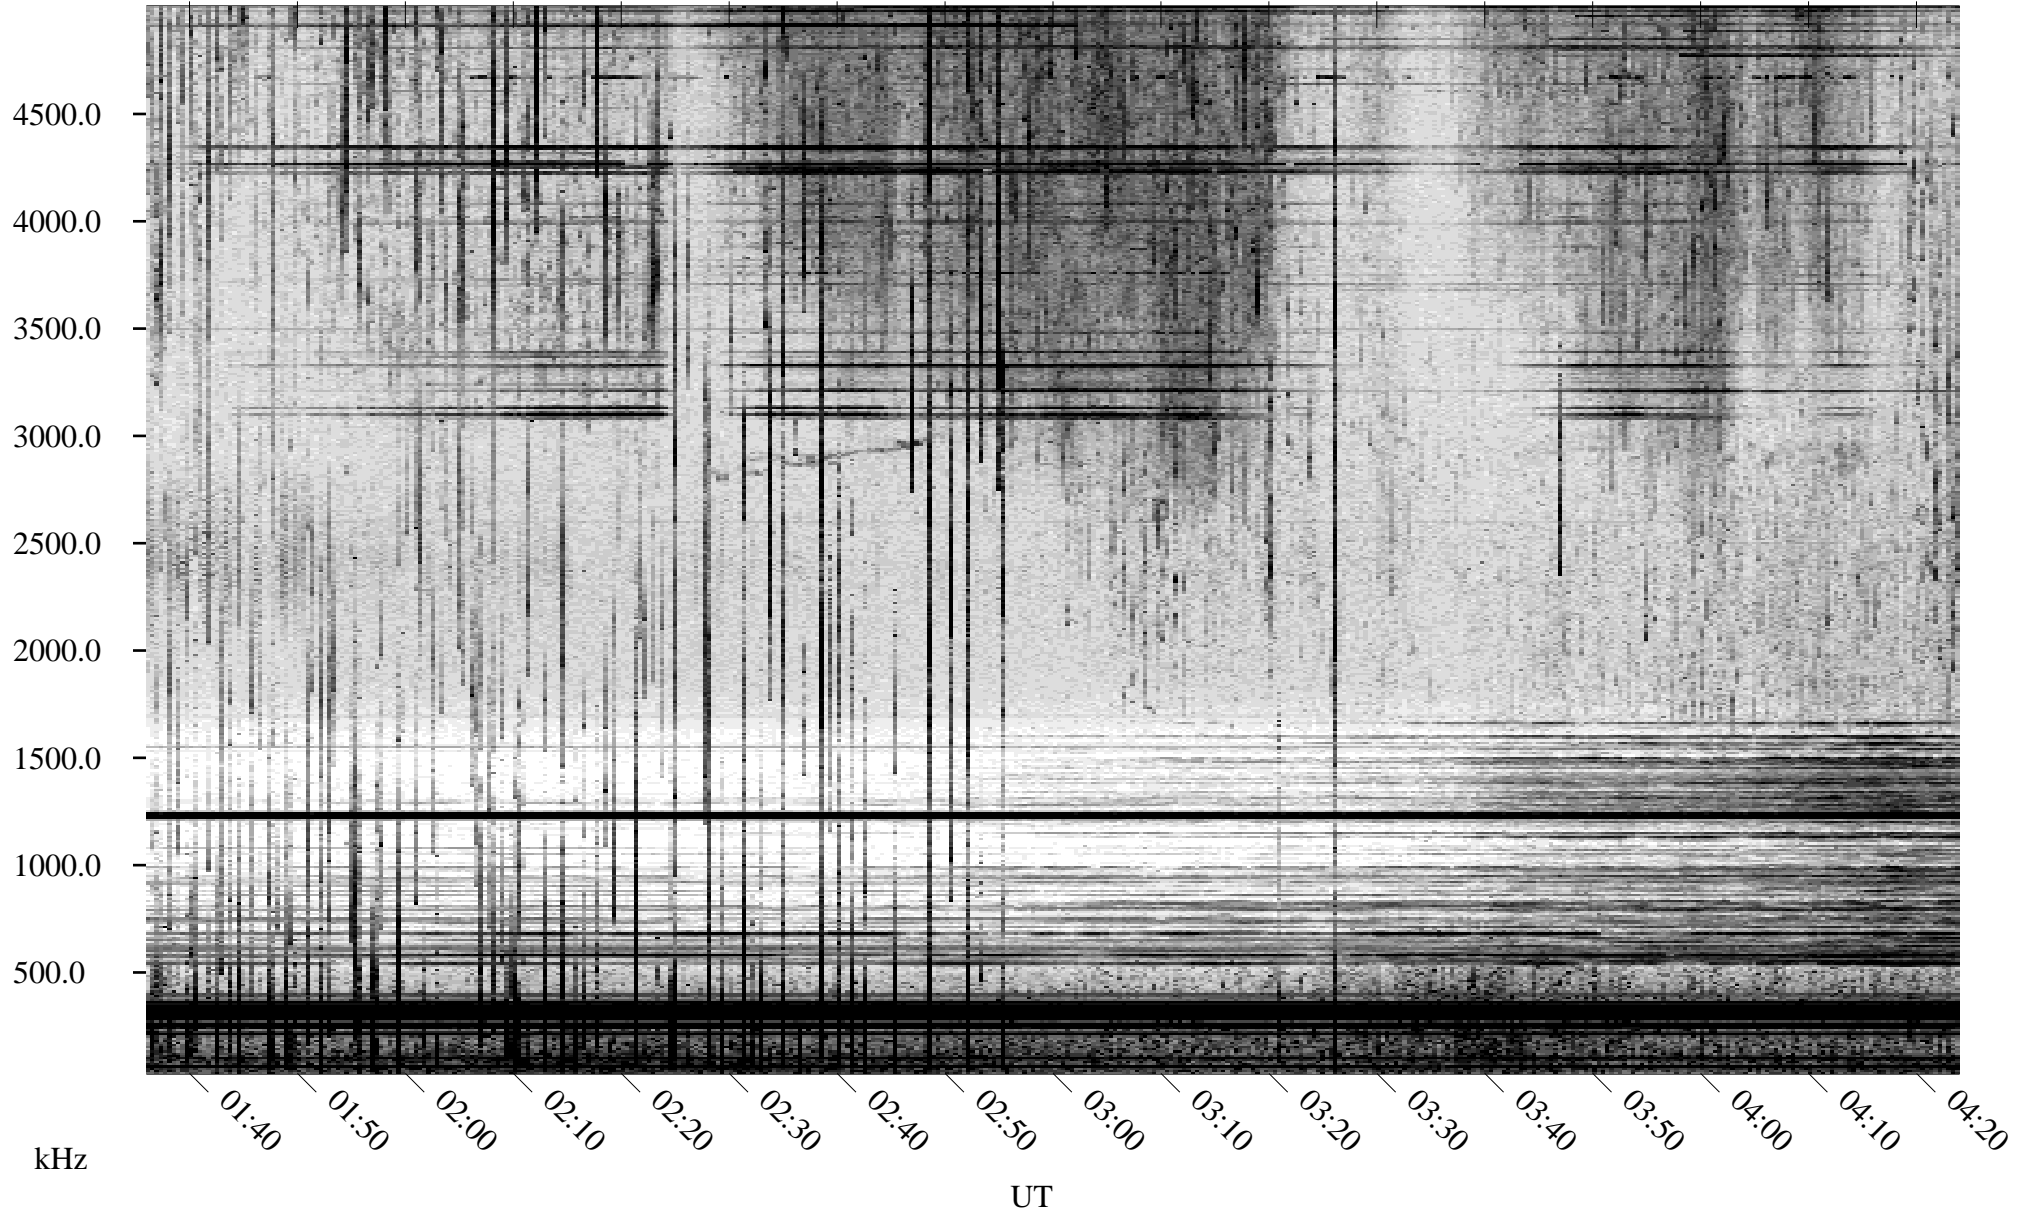

05/15/2001 Churchill, Manitoba

Linear Scale Black = 161 White = 15

ch01135l.r00m max_12

Page 1

05/15/2001 Churchill, Manitoba

Linear Scale Black = 161 White = 15

ch01135l.r00m max_12

Page 2

05/16/2001 Churchill, Manitoba

Linear Scale Black = 161 White = 15

ch01135l.r00m max_12

Page 3

05/16/2001 Churchill, Manitoba

Linear Scale Black = 161 White = 15

ch01135l.r00m max_12

Page 4

05/16/2001 Churchill, Manitoba

Linear Scale Black = 161 White = 15

ch01135l.r00m max_12

Page 5

05/16/2001 Churchill, Manitoba

Linear Scale Black = 161 White = 15

ch01135l.r00m max_12

Page 6

05/16/2001 Churchill, Manitoba

Linear Scale Black = 161 White = 15

ch011351.r00m max_12

Page 7

05/16/2001 Churchill, Manitoba

Linear Scale Black = 161 White = 15

ch01135l.r00m max_12