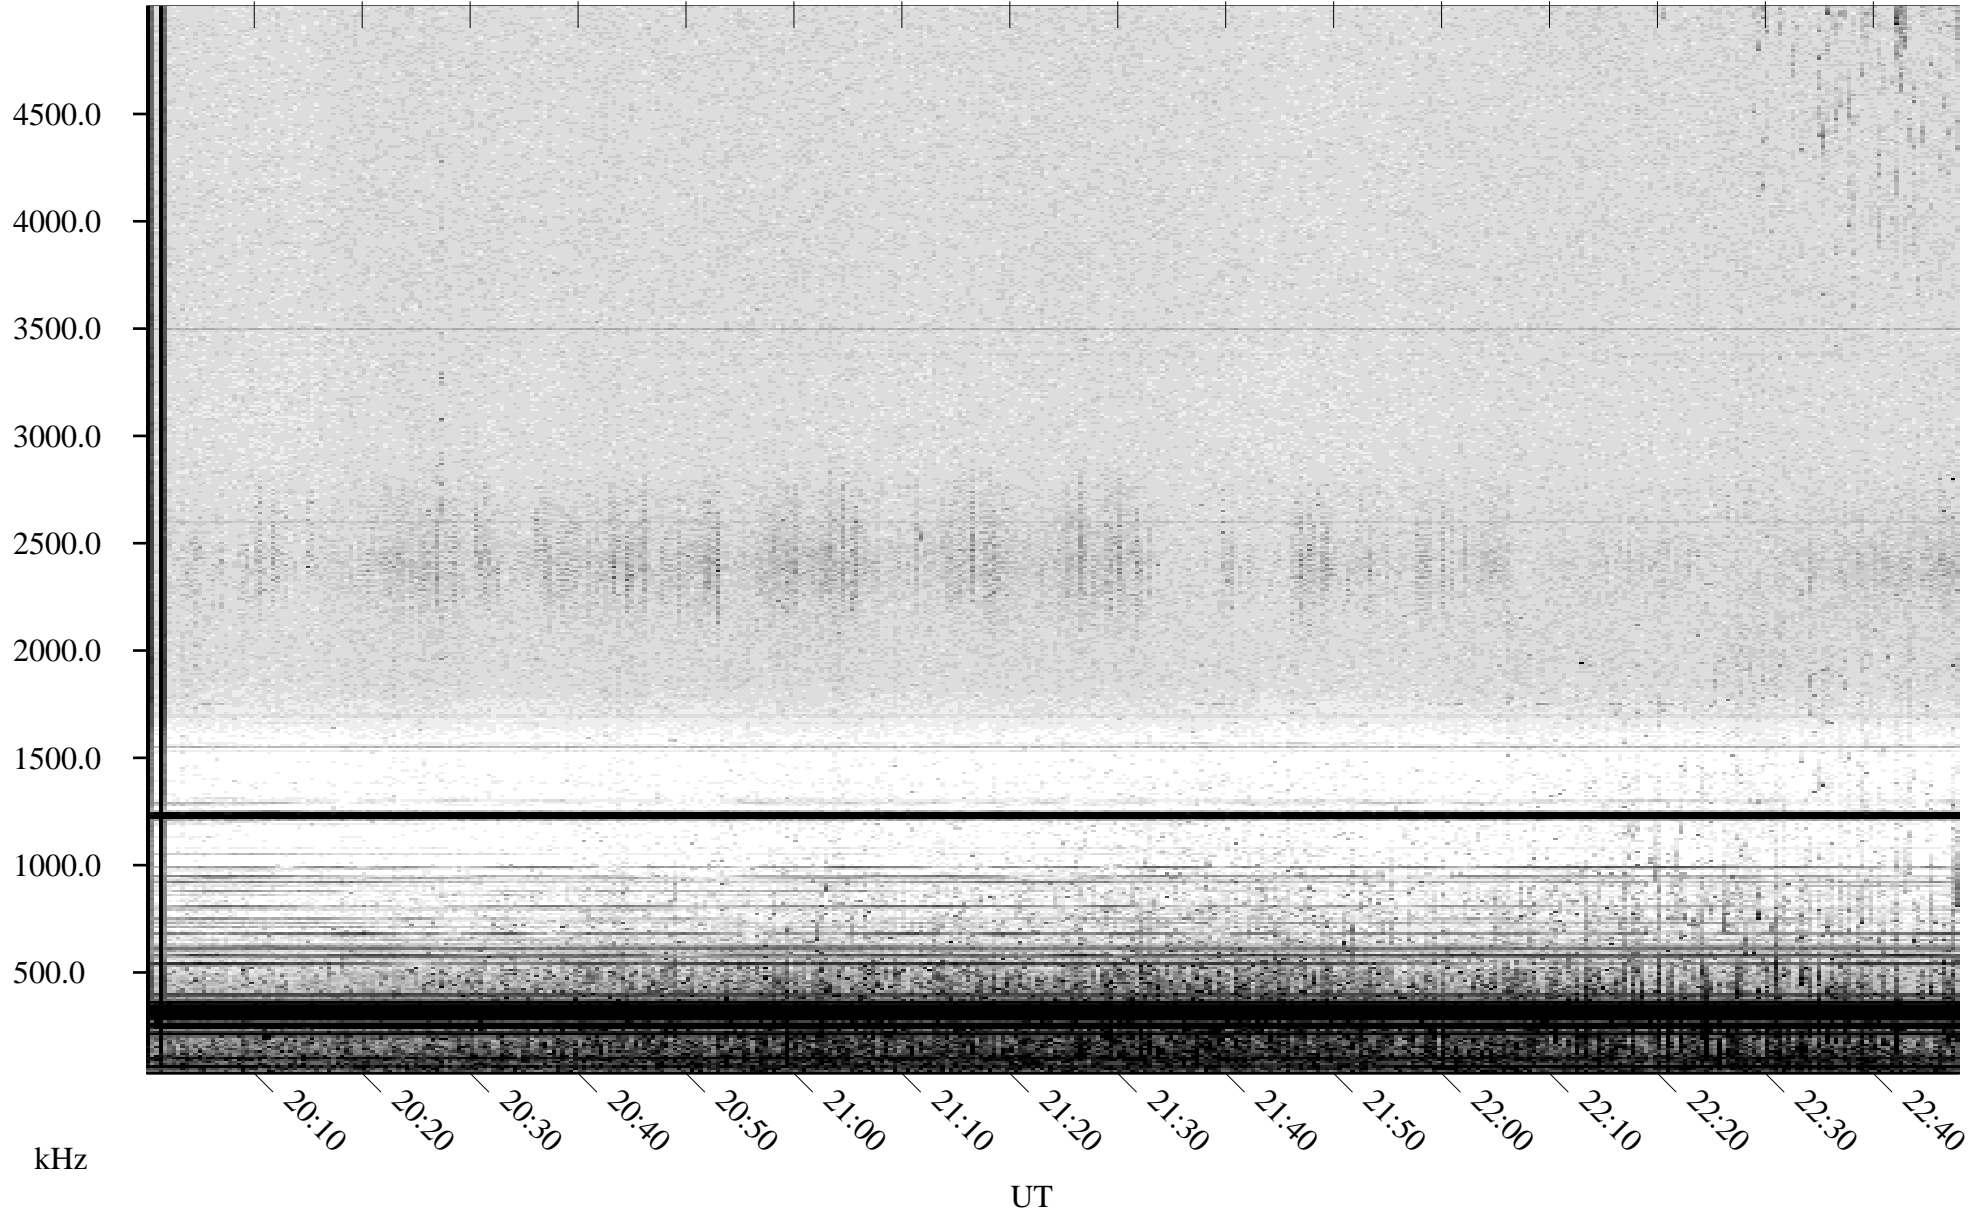

05/15/2001 Churchill, Manitoba

Linear Scale Black = 161 White = 15

ch01135l.r00m max_12

Page 1

05/15/2001 Churchill, Manitoba

Linear Scale Black = 161 White = 15

ch01135l.r00m max_12

Page 2

05/16/2001 Churchill, Manitoba

Linear Scale Black = 161 White = 15

ch01135l.r00m max_12

Page 3

05/16/2001 Churchill, Manitoba

Linear Scale Black = 161 White = 15

ch01135l.r00m max_12

Page 4

05/16/2001 Churchill, Manitoba

Linear Scale Black = 161 White = 15

ch01135l.r00m max_12

Page 5

05/16/2001 Churchill, Manitoba

Linear Scale Black = 161 White = 15

ch01135l.r00m max_12

Page 6

05/16/2001 Churchill, Manitoba

Linear Scale Black = 161 White = 15

ch011351.r00m max_12

Page 7

05/16/2001 Churchill, Manitoba

Linear Scale Black = 161 White = 15

ch01135l.r00m max_12