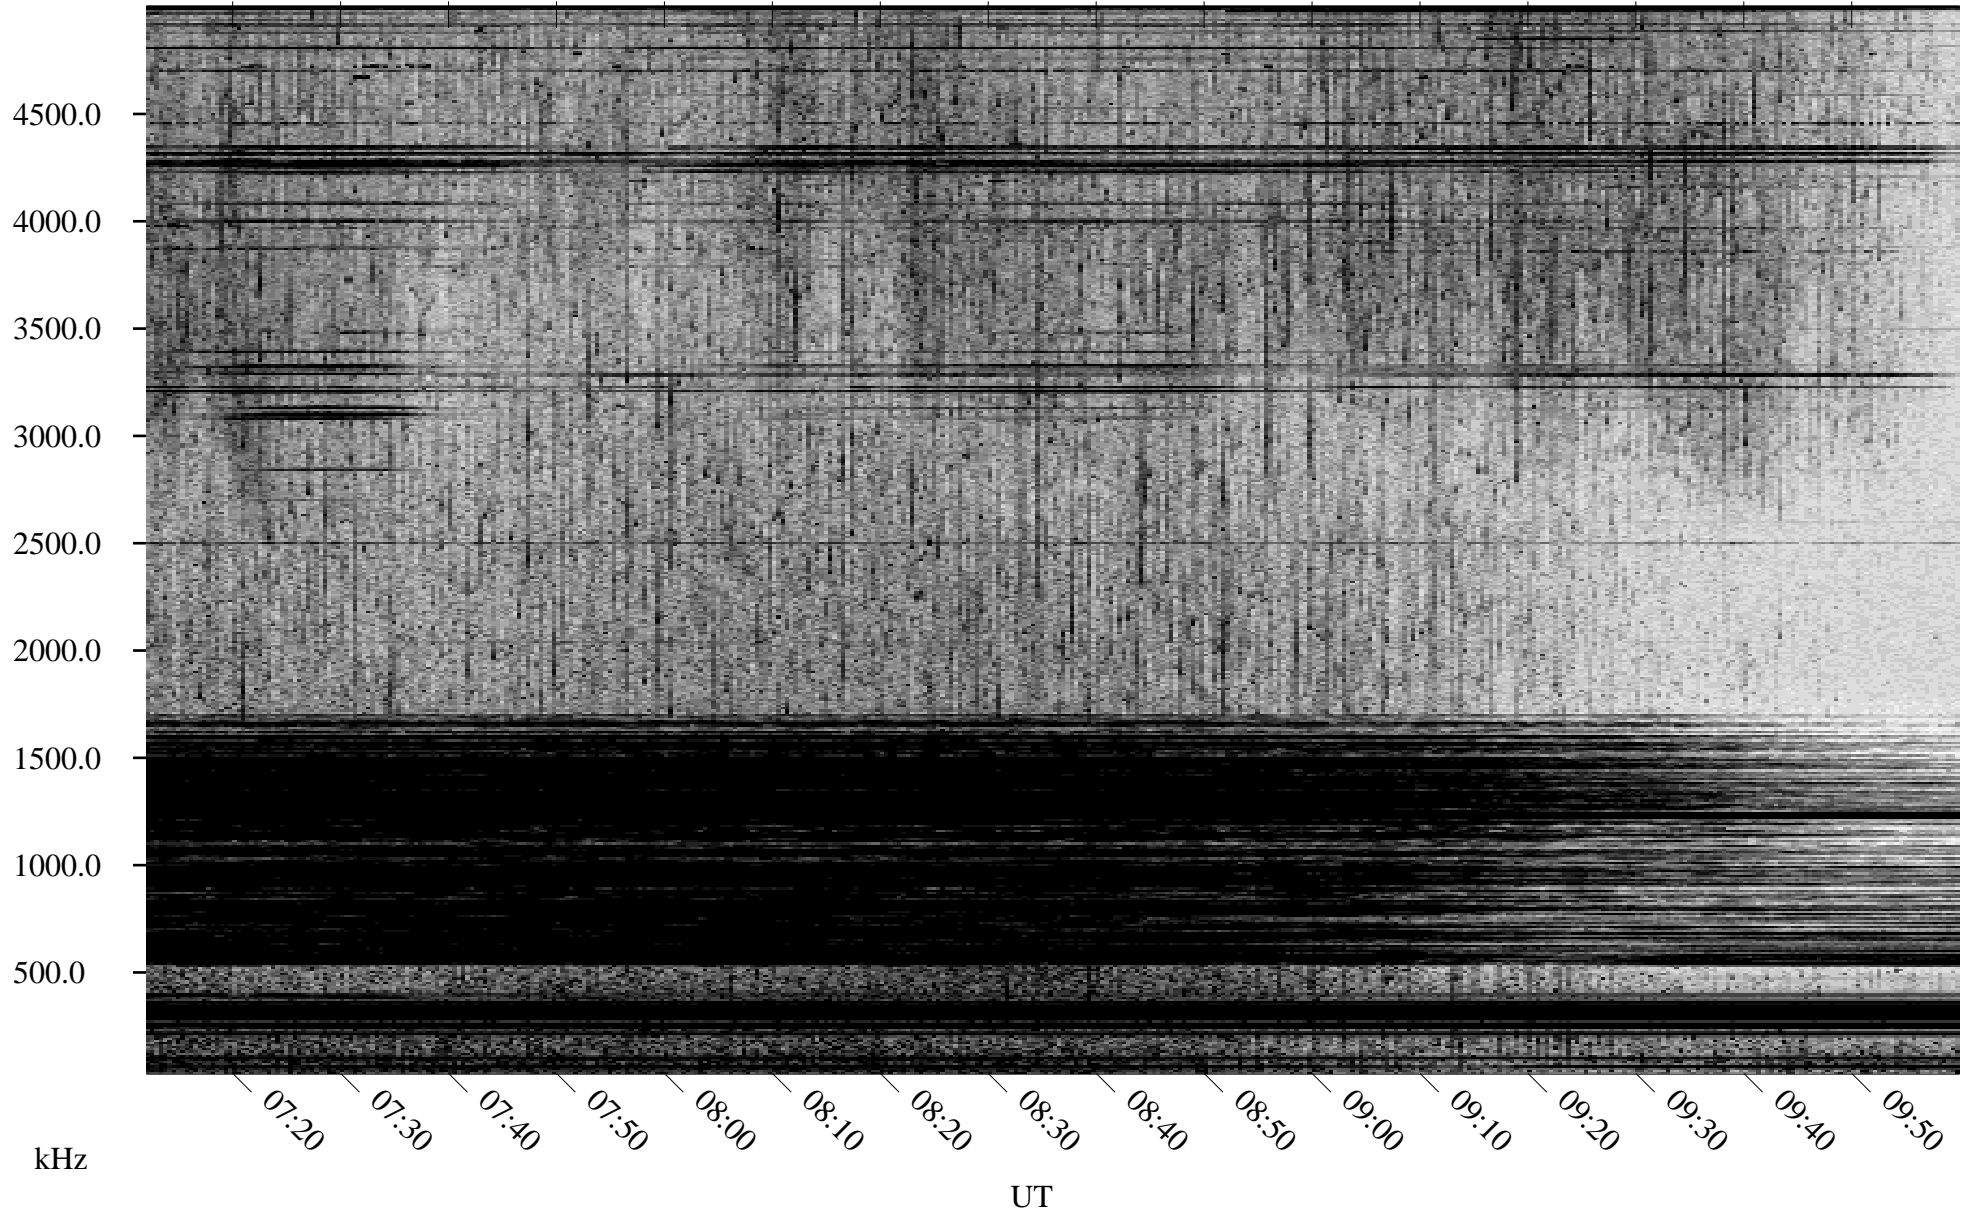

05/16/2001 Churchill, Manitoba

Linear Scale Black = 161 White = 15

ch01136l.r00m max_12

Page 1

05/16/2001 Churchill, Manitoba

Linear Scale Black = 161 White = 15

ch01136l.r00m max_12

Page 2

05/17/2001 Churchill, Manitoba

Linear Scale Black = 161 White = 15

ch01136l.r00m max_12

Page 3

05/17/2001 Churchill, Manitoba

Linear Scale Black = 161 White = 15

ch01136l.r00m max_12

Page 4

05/17/2001 Churchill, Manitoba

Linear Scale Black = 161 White = 15

ch01136l.r00m max_12

Page 5

05/17/2001 Churchill, Manitoba

Linear Scale Black = 161 White = 15

ch01136l.r00m max_12

Page 6

05/17/2001 Churchill, Manitoba

Linear Scale Black = 161 White = 15

ch01136l.r00m max_12

Page 7

05/17/2001 Churchill, Manitoba

Linear Scale Black = 161 White = 15

ch01136l.r00m max_12

Page 8