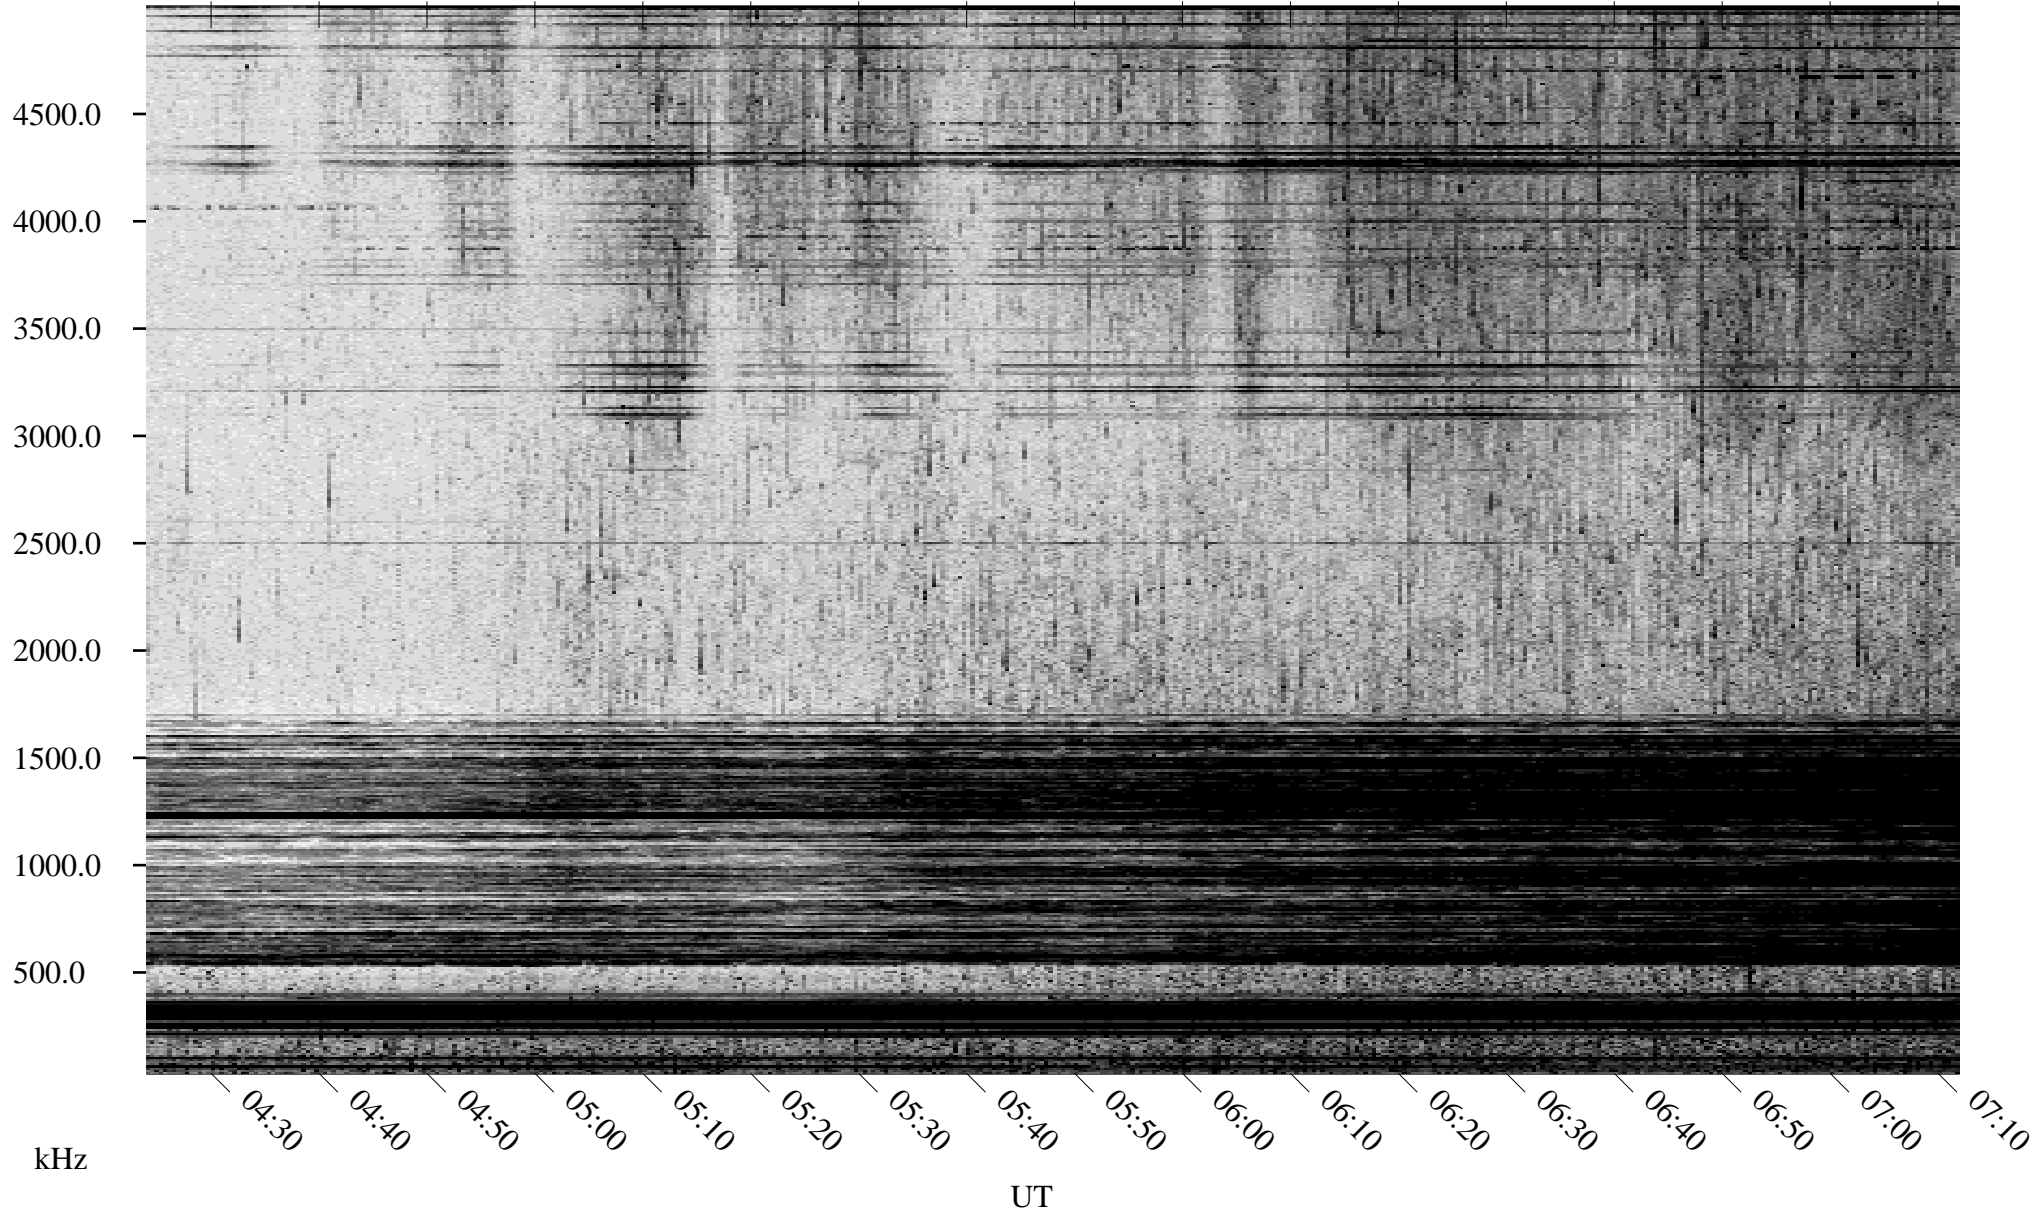

05/16/2001 Churchill, Manitoba

Linear Scale Black = 161 White = 15

ch01136l.r00m max_12

Page 1

05/16/2001 Churchill, Manitoba

Linear Scale Black = 161 White = 15

ch01136l.r00m max_12

Page 2

05/17/2001 Churchill, Manitoba

Linear Scale Black = 161 White = 15

ch01136l.r00m max_12

Page 3

05/17/2001 Churchill, Manitoba

Linear Scale Black = 161 White = 15

ch01136l.r00m max_12

Page 4

05/17/2001 Churchill, Manitoba

Linear Scale Black = 161 White = 15

ch01136l.r00m max_12

Page 5

05/17/2001 Churchill, Manitoba

Linear Scale Black = 161 White = 15

ch01136l.r00m max_12

Page 6

05/17/2001 Churchill, Manitoba

Linear Scale Black = 161 White = 15

ch01136l.r00m max_12

Page 7

05/17/2001 Churchill, Manitoba

Linear Scale Black = 161 White = 15

ch01136l.r00m max_12

Page 8