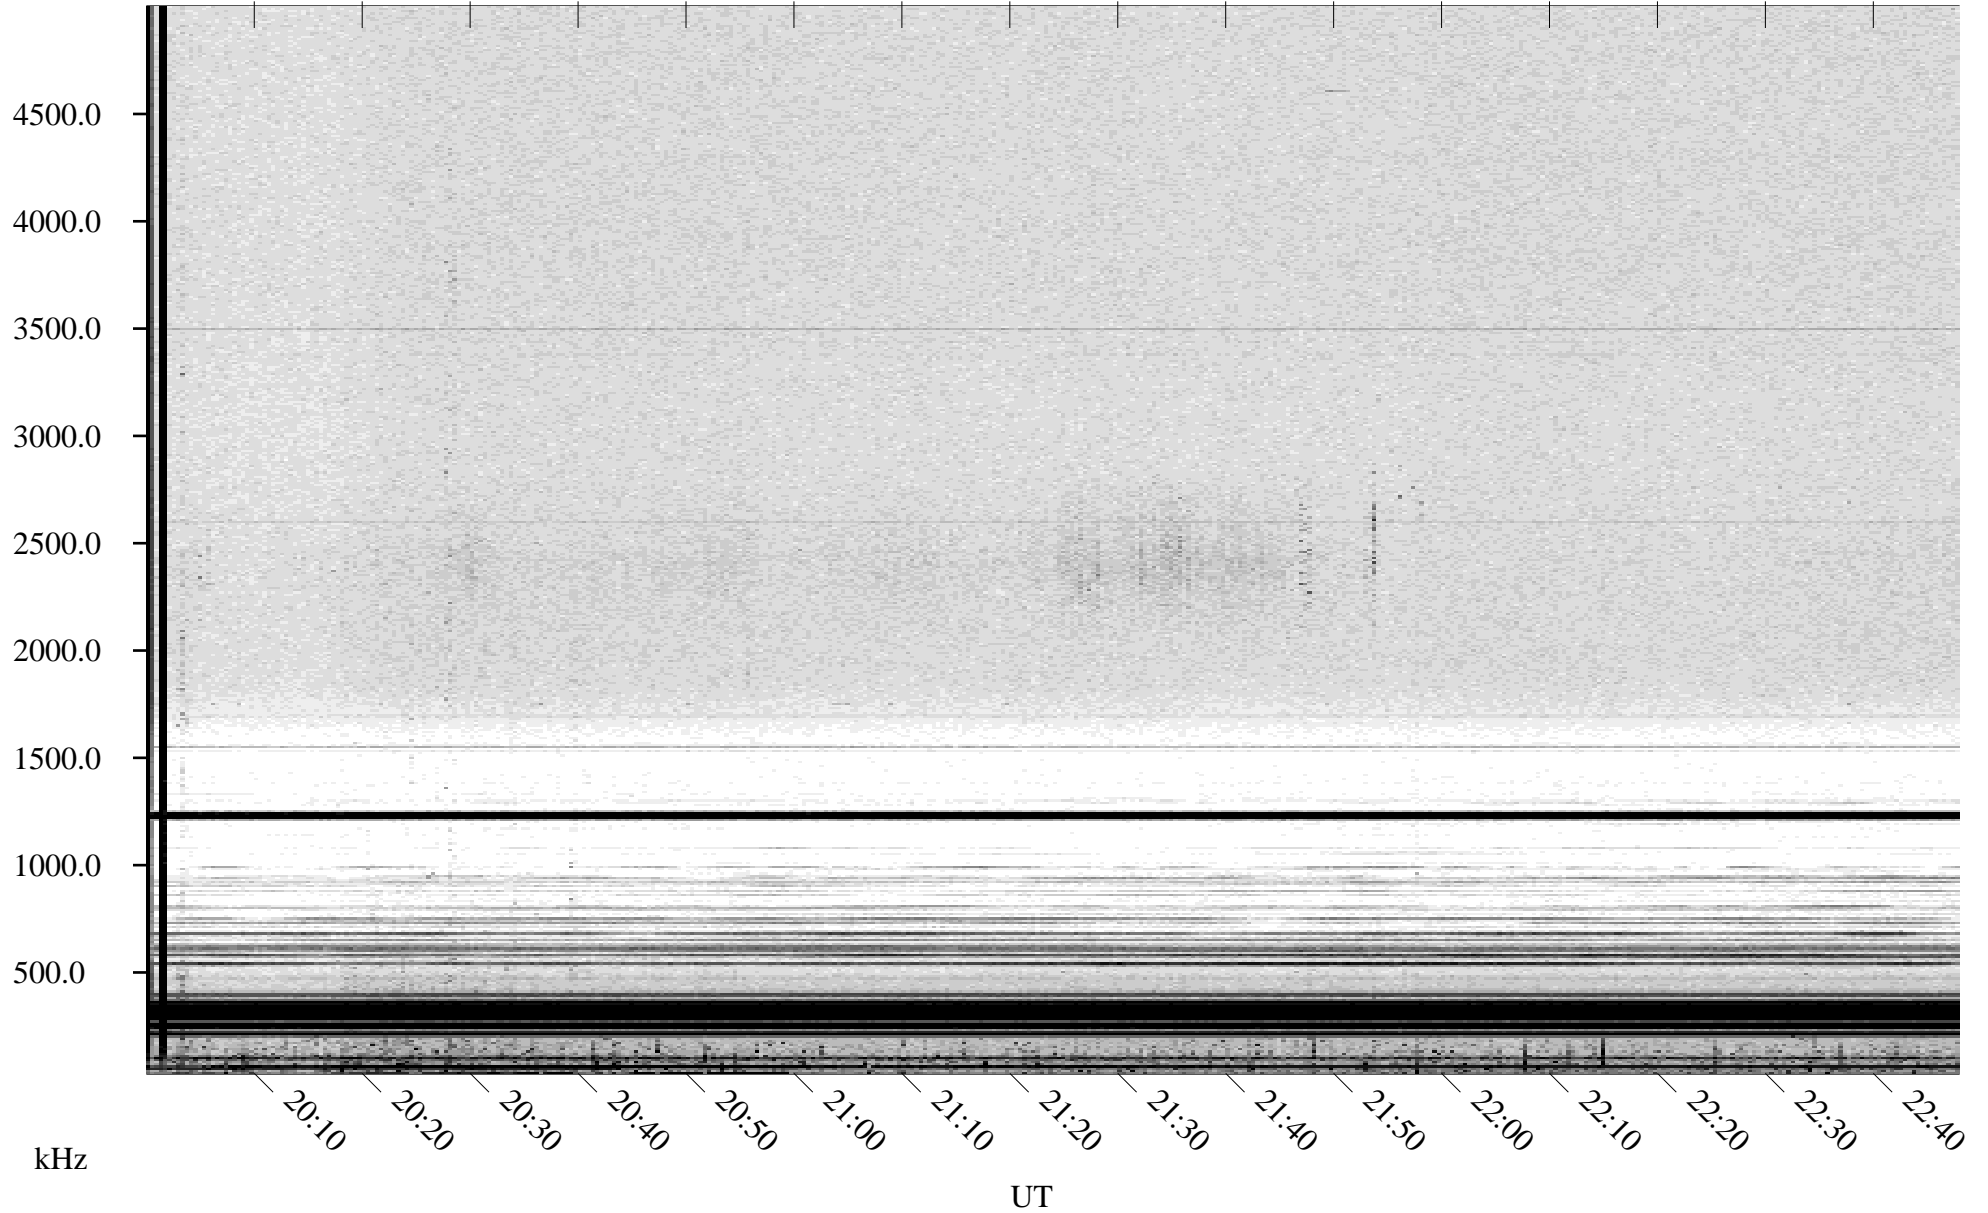

05/16/2001 Churchill, Manitoba

Linear Scale Black = 161 White = 15

ch01136l.r00m max_12

Page 1

05/16/2001 Churchill, Manitoba

Linear Scale Black = 161 White = 15

ch01136l.r00m max_12

Page 2

05/17/2001 Churchill, Manitoba

Linear Scale Black = 161 White = 15

ch01136l.r00m max_12

Page 3

05/17/2001 Churchill, Manitoba

Linear Scale Black = 161 White = 15

ch01136l.r00m max_12

Page 4

05/17/2001 Churchill, Manitoba

Linear Scale Black = 161 White = 15

ch01136l.r00m max_12

Page 5

05/17/2001 Churchill, Manitoba

Linear Scale Black = 161 White = 15

ch01136l.r00m max_12

Page 6

05/17/2001 Churchill, Manitoba

Linear Scale Black = 161 White = 15

ch01136l.r00m max_12

Page 7

05/17/2001 Churchill, Manitoba

Linear Scale Black = 161 White = 15

ch01136l.r00m max_12

Page 8