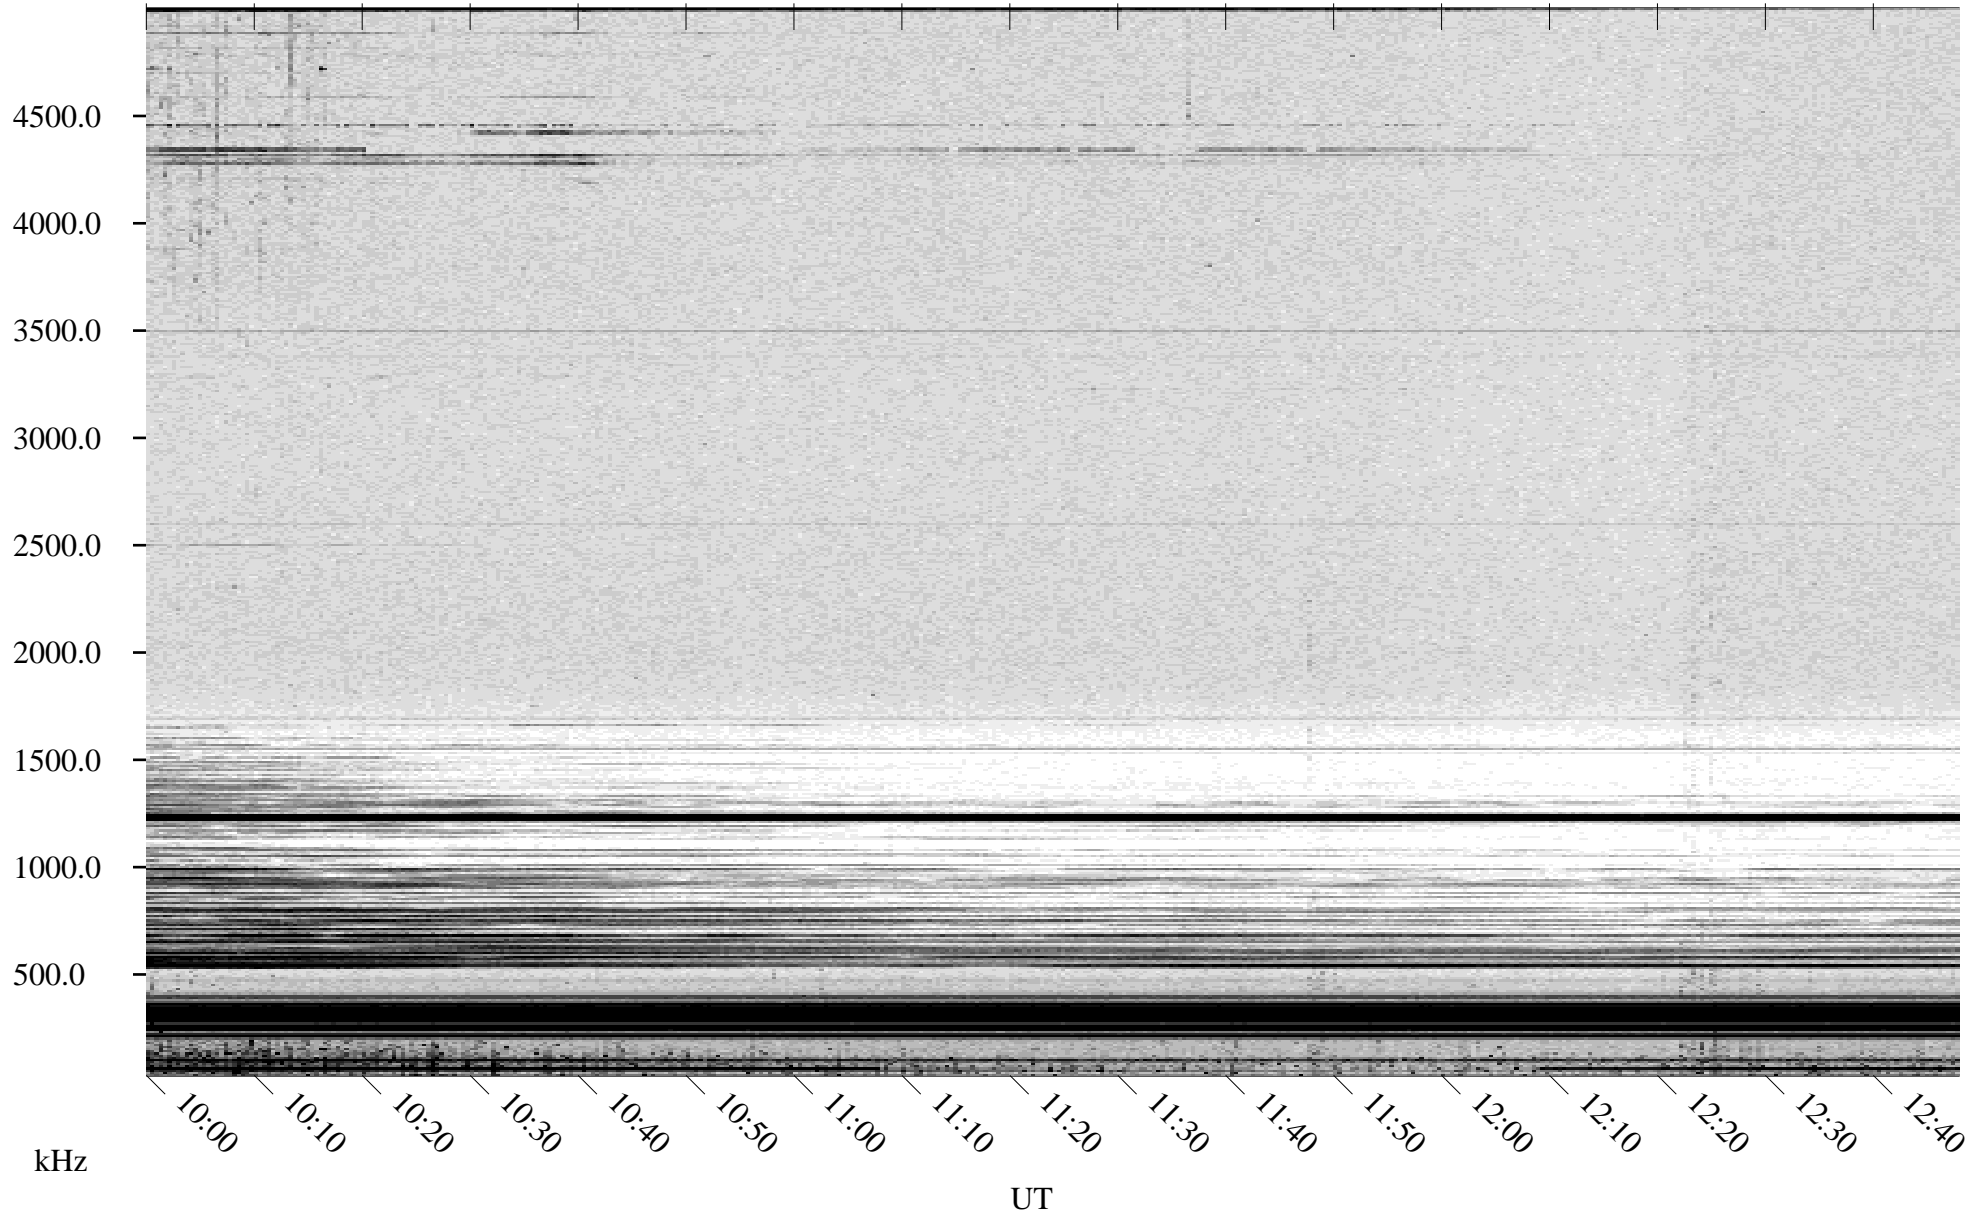

05/16/2001 Churchill, Manitoba

Linear Scale Black = 161 White = 15

ch01136l.r00m max_12

Page 1

05/16/2001 Churchill, Manitoba

Linear Scale Black = 161 White = 15

ch01136l.r00m max_12

Page 2

05/17/2001 Churchill, Manitoba

Linear Scale Black = 161 White = 15

ch01136l.r00m max_12

Page 3

05/17/2001 Churchill, Manitoba

Linear Scale Black = 161 White = 15

ch01136l.r00m max_12

Page 4

05/17/2001 Churchill, Manitoba

Linear Scale Black = 161 White = 15

ch01136l.r00m max_12

Page 5

05/17/2001 Churchill, Manitoba

Linear Scale Black = 161 White = 15

ch01136l.r00m max_12

Page 6

05/17/2001 Churchill, Manitoba

Linear Scale Black = 161 White = 15

ch01136l.r00m max_12

Page 7

05/17/2001 Churchill, Manitoba

Linear Scale Black = 161 White = 15

ch01136l.r00m max_12

Page 8