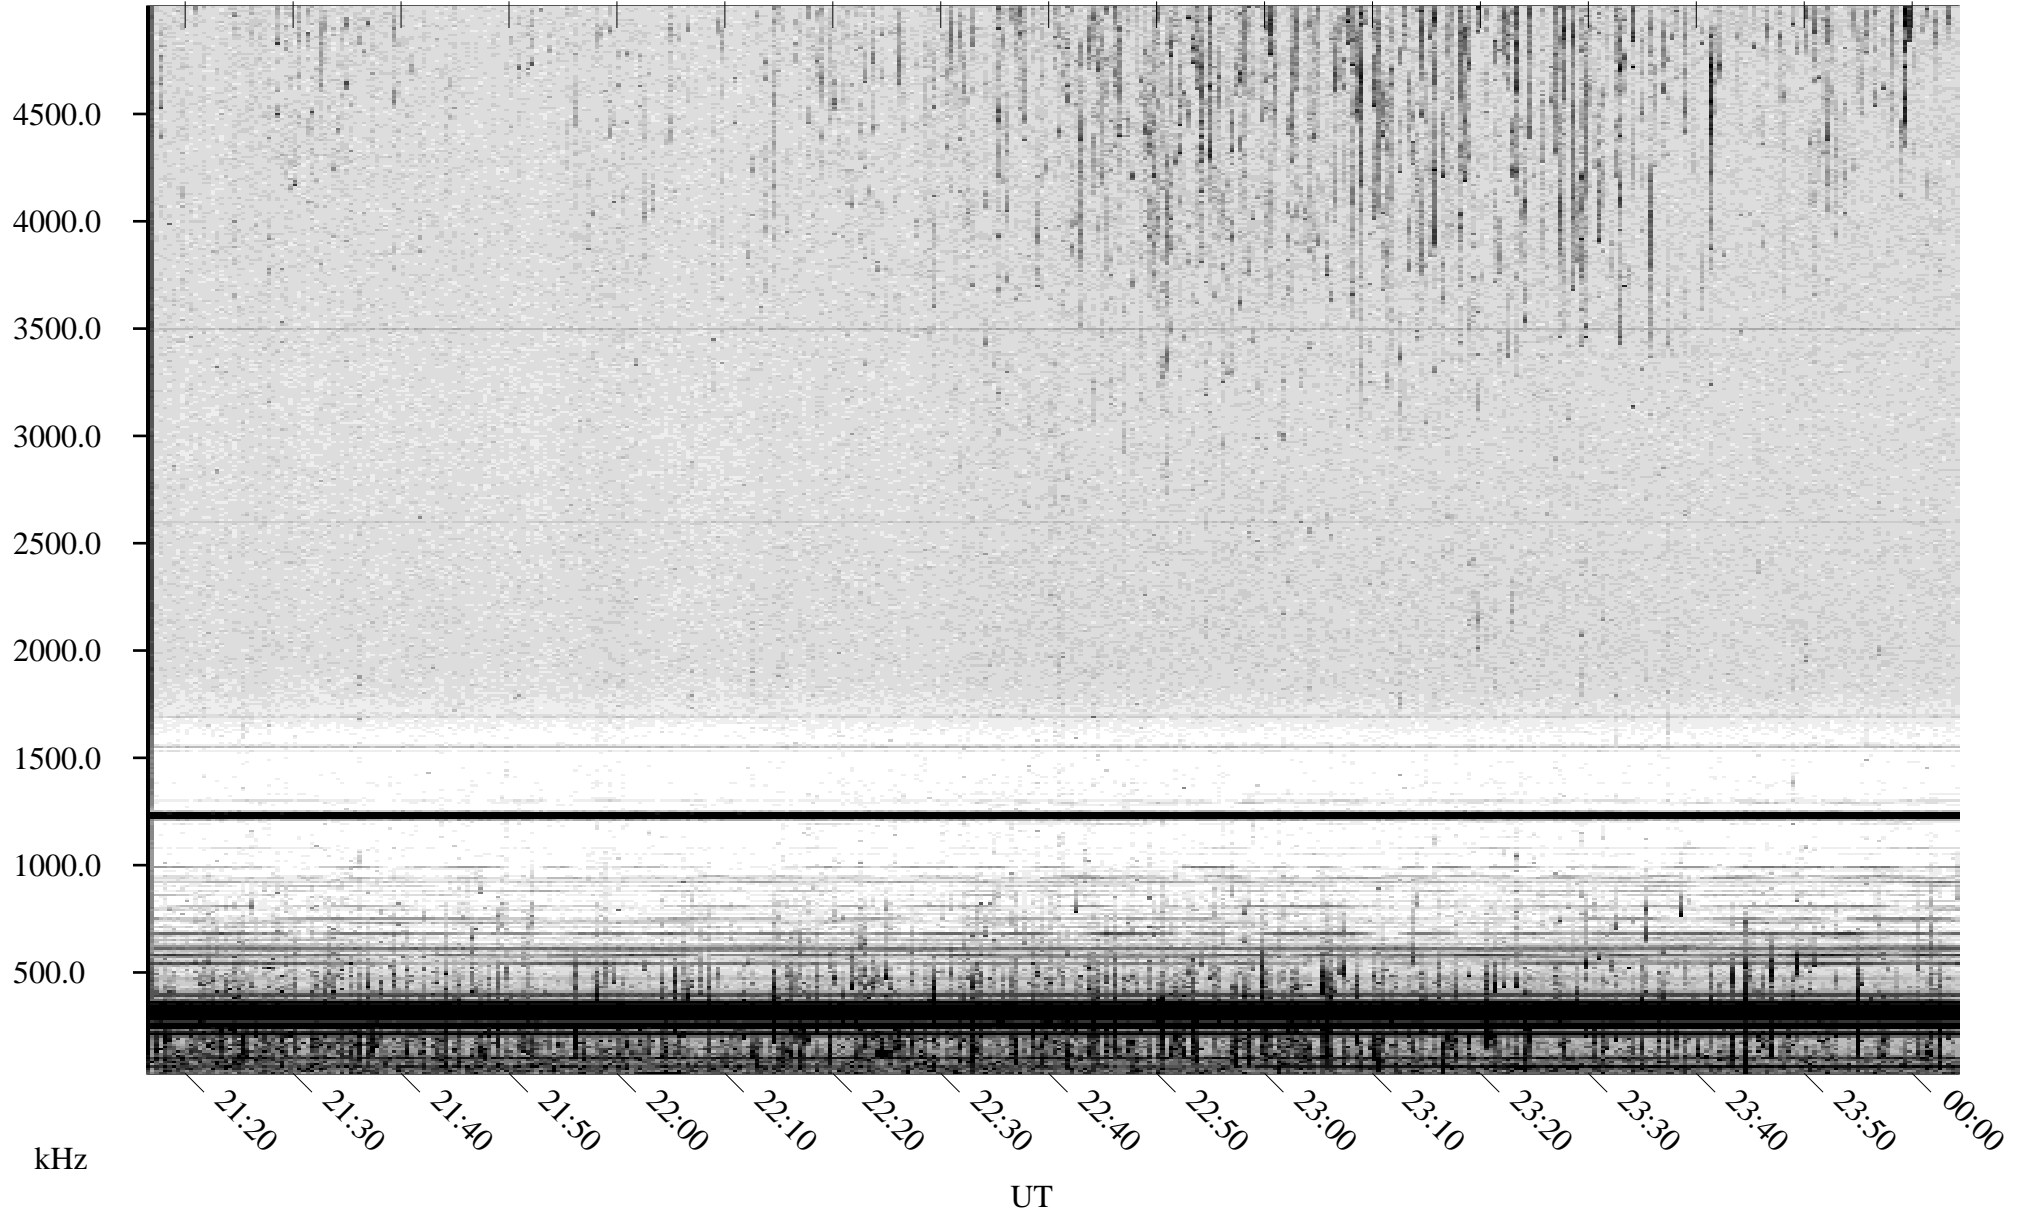

05/17/2001 Churchill, Manitoba

Linear Scale Black = 161 White = 15

ch01137l.r01m max_12

Page 1

05/18/2001 Churchill, Manitoba

Linear Scale Black = 161 White = 15

ch01137l.r01m max_12

Page 2

05/18/2001 Churchill, Manitoba

Linear Scale Black = 161 White = 15

ch01137l.r01m max_12

Page 3

05/18/2001 Churchill, Manitoba

Linear Scale Black = 161 White = 15

ch01137l.r01m max_12

Page 4

05/18/2001 Churchill, Manitoba

Linear Scale Black = 161 White = 15

ch01137l.r01m max_12

Page 5

05/18/2001 Churchill, Manitoba

Linear Scale Black = 161 White = 15

ch01137l.r01m max_12

Page 6

05/18/2001 Churchill, Manitoba

Linear Scale Black = 161 White = 15

ch01137l.r01m max_12

Page 7

05/18/2001 Churchill, Manitoba

Linear Scale Black = 161 White = 15

ch01137l.r01m max_12

Page 8