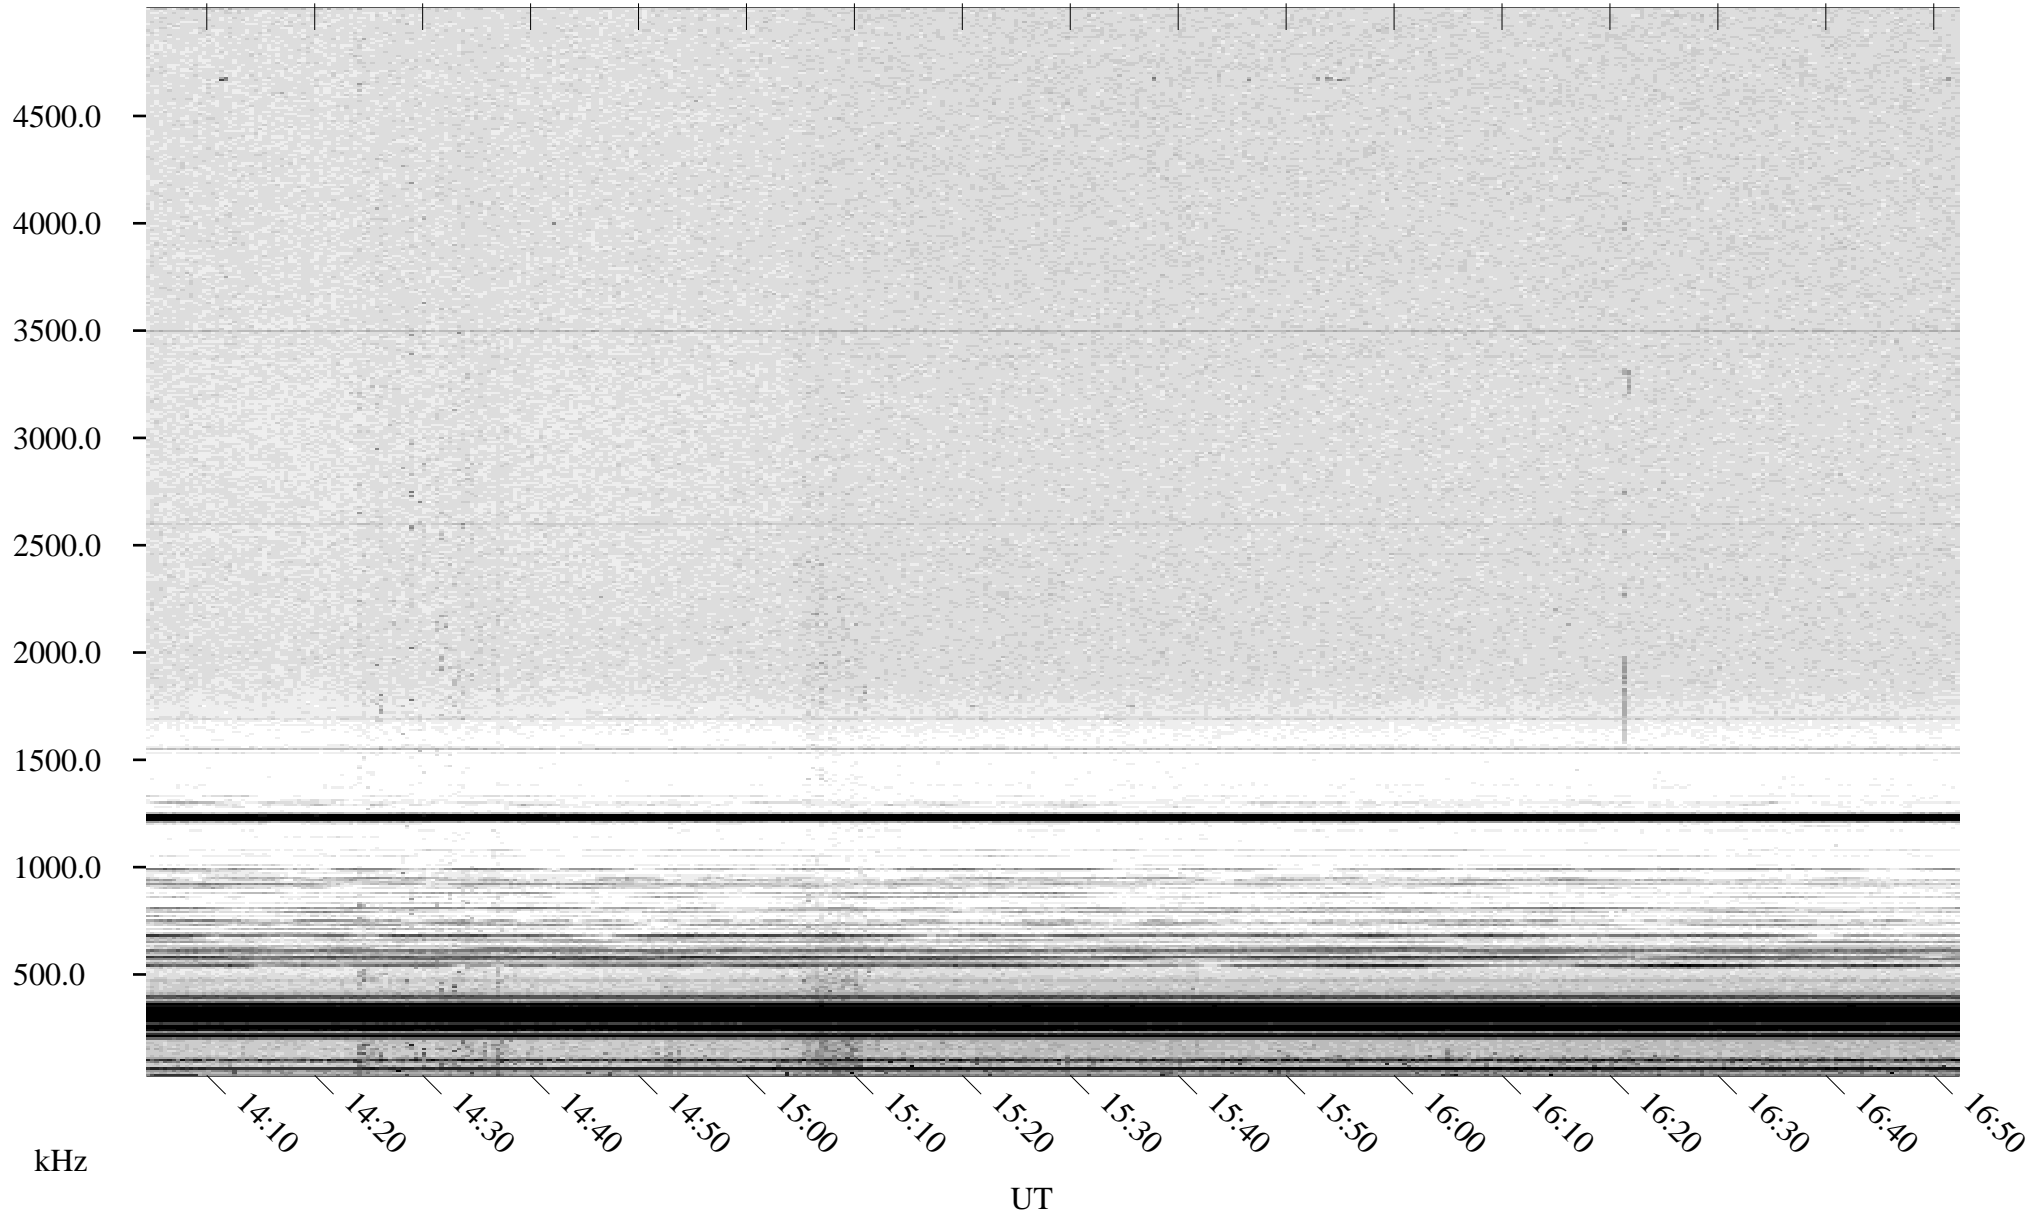

05/17/2001 Churchill, Manitoba

Linear Scale Black = 161 White = 15

ch01137l.r01m max_12

Page 1

05/18/2001 Churchill, Manitoba

Linear Scale Black = 161 White = 15

ch01137l.r01m max_12

Page 2

05/18/2001 Churchill, Manitoba

Linear Scale Black = 161 White = 15

ch01137l.r01m max_12

Page 3

05/18/2001 Churchill, Manitoba

Linear Scale Black = 161 White = 15

ch01137l.r01m max_12

Page 4

05/18/2001 Churchill, Manitoba

Linear Scale Black = 161 White = 15

ch01137l.r01m max_12

Page 5

05/18/2001 Churchill, Manitoba

Linear Scale Black = 161 White = 15

ch01137l.r01m max_12

Page 6

05/18/2001 Churchill, Manitoba

Linear Scale Black = 161 White = 15

ch01137l.r01m max_12

Page 7

05/18/2001 Churchill, Manitoba

Linear Scale Black = 161 White = 15

ch01137l.r01m max_12

Page 8