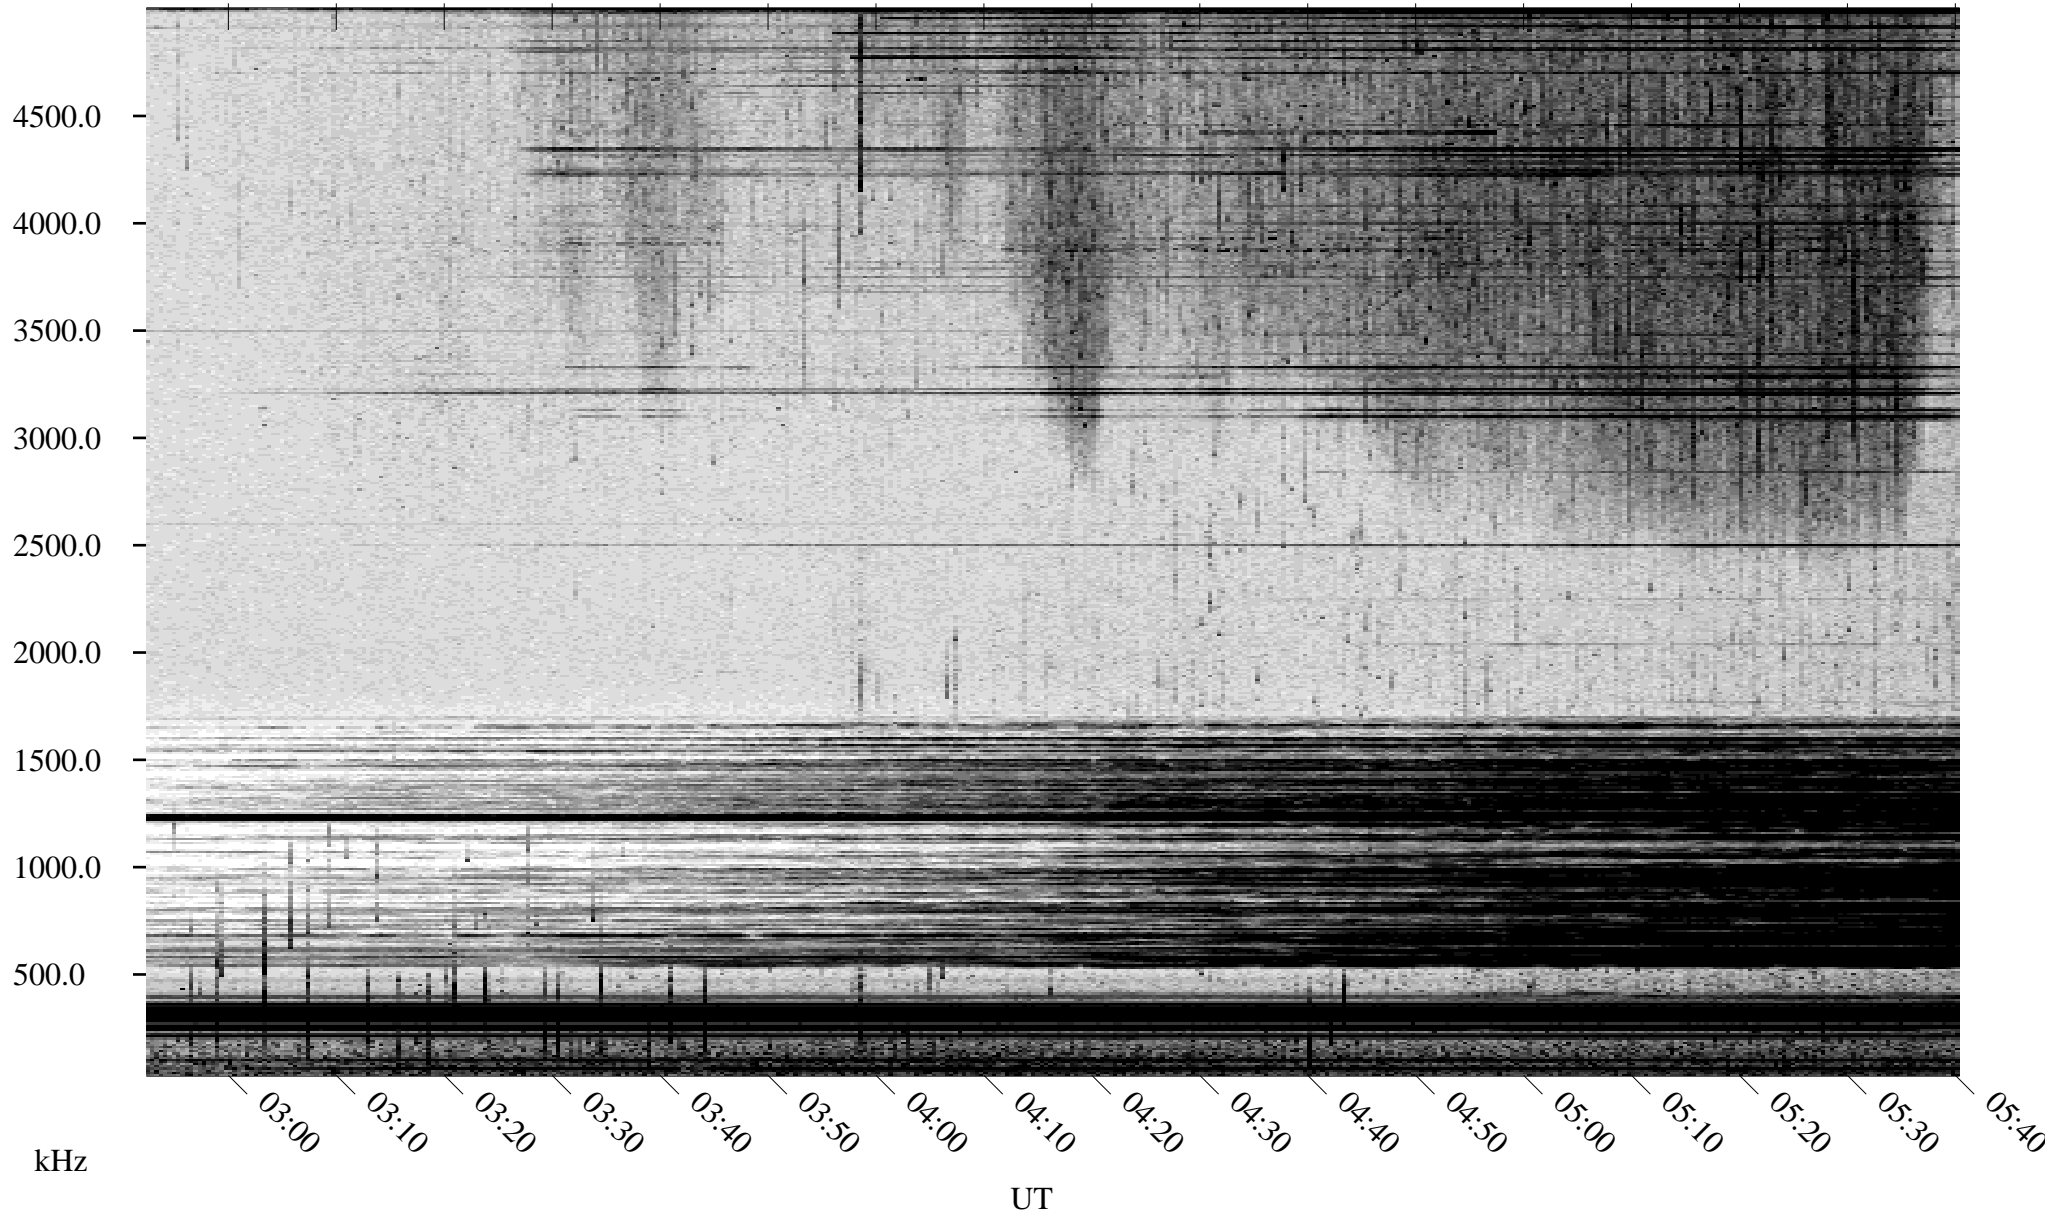

05/17/2001 Churchill, Manitoba

Linear Scale Black = 161 White = 15

ch01137l.r01m max_12

Page 1

05/18/2001 Churchill, Manitoba

Linear Scale Black = 161 White = 15

ch01137l.r01m max_12

Page 2

05/18/2001 Churchill, Manitoba

Linear Scale Black = 161 White = 15

ch01137l.r01m max_12

Page 3

05/18/2001 Churchill, Manitoba

Linear Scale Black = 161 White = 15

ch01137l.r01m max_12

Page 4

05/18/2001 Churchill, Manitoba

Linear Scale Black = 161 White = 15

ch01137l.r01m max_12

Page 5

05/18/2001 Churchill, Manitoba

Linear Scale Black = 161 White = 15

ch01137l.r01m max_12

Page 6

05/18/2001 Churchill, Manitoba

Linear Scale Black = 161 White = 15

ch01137l.r01m max_12

Page 7

05/18/2001 Churchill, Manitoba

Linear Scale Black = 161 White = 15

ch01137l.r01m max_12

Page 8