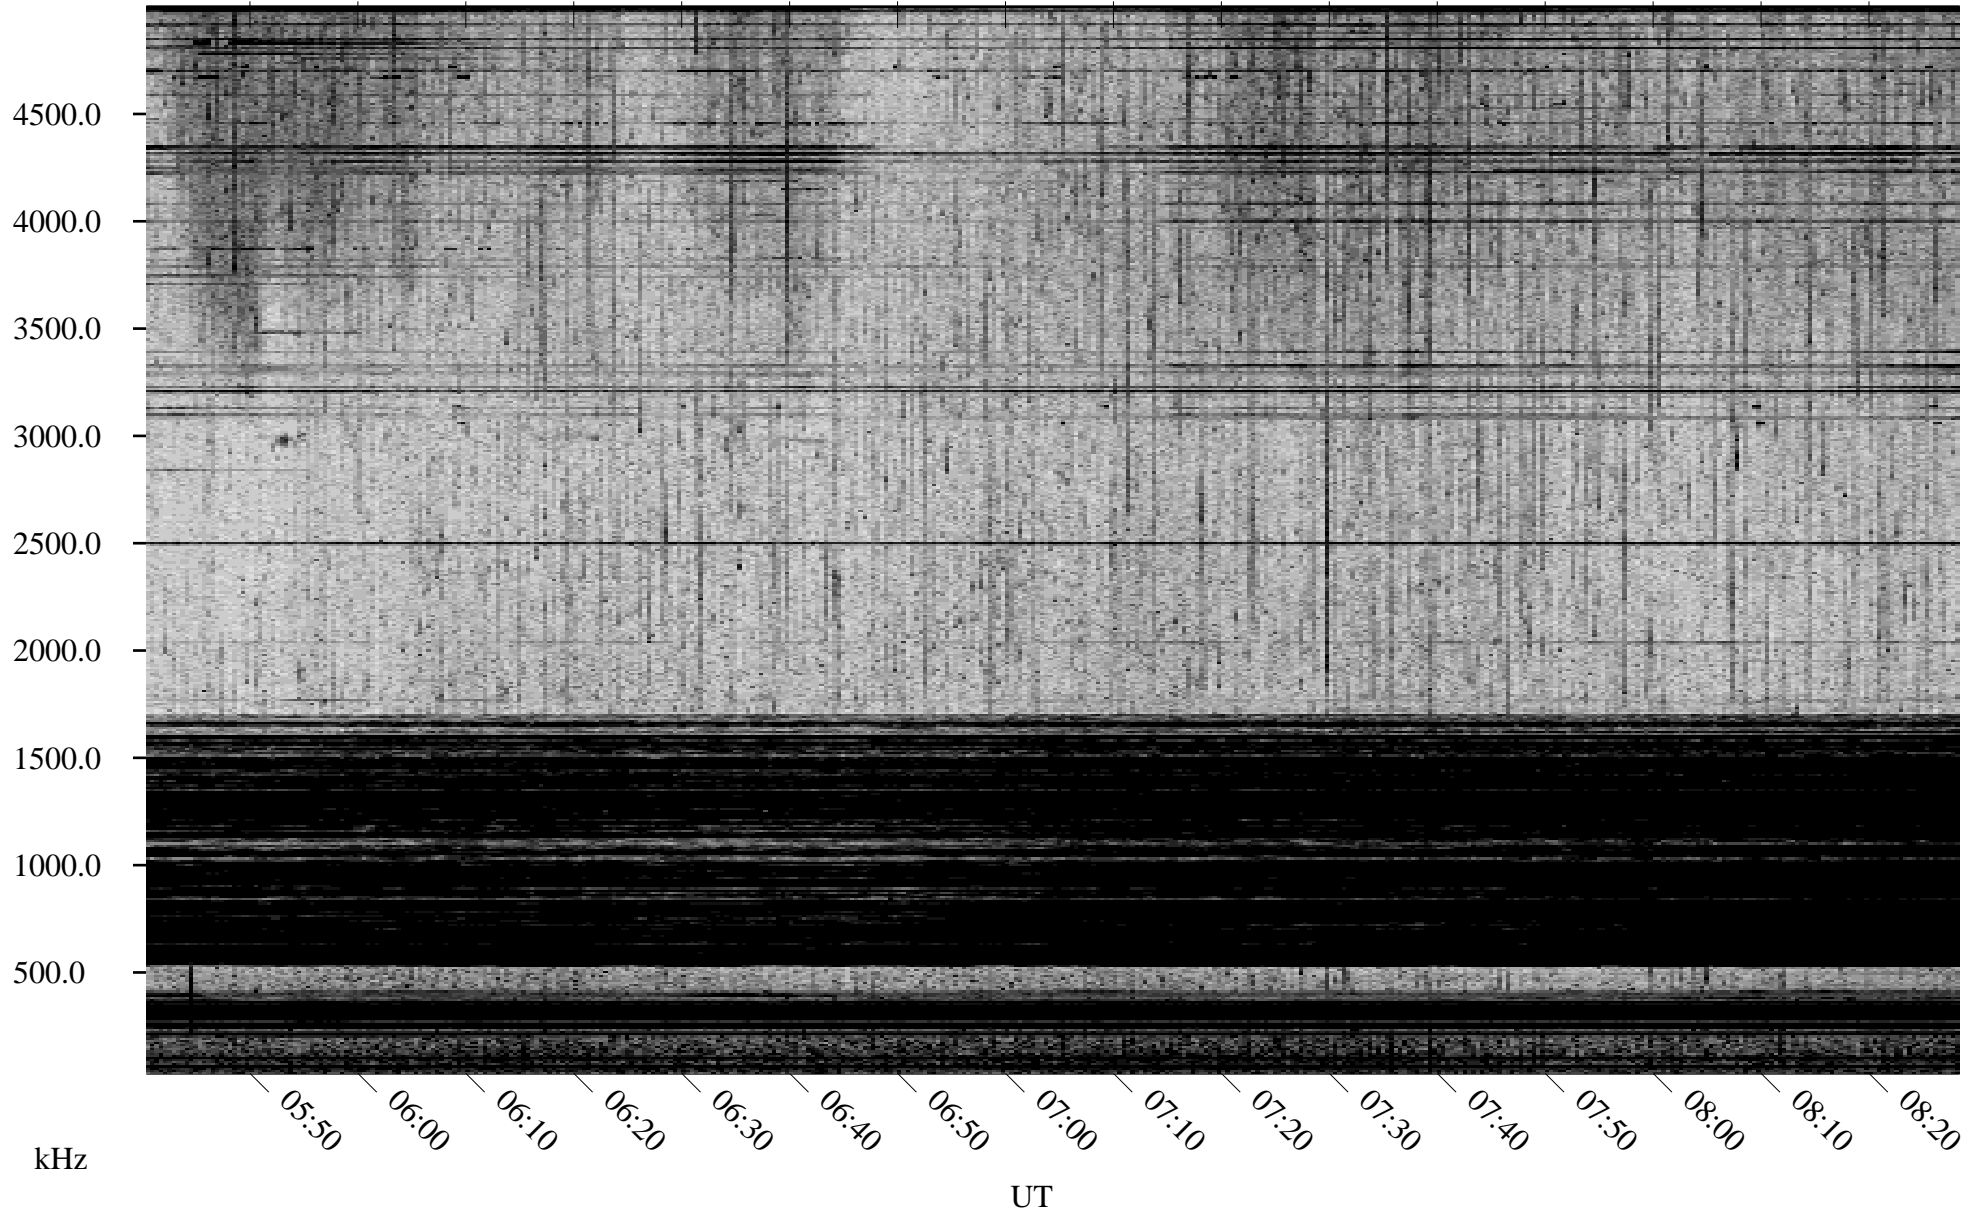

05/17/2001 Churchill, Manitoba

Linear Scale Black = 161 White = 15

ch01137l.r01m max_12

Page 1

05/18/2001 Churchill, Manitoba

Linear Scale Black = 161 White = 15

ch01137l.r01m max_12

Page 2

05/18/2001 Churchill, Manitoba

Linear Scale Black = 161 White = 15

ch01137l.r01m max_12

Page 3

05/18/2001 Churchill, Manitoba

Linear Scale Black = 161 White = 15

ch01137l.r01m max_12

Page 4

05/18/2001 Churchill, Manitoba

Linear Scale Black = 161 White = 15

ch01137l.r01m max_12

Page 5

05/18/2001 Churchill, Manitoba

Linear Scale Black = 161 White = 15

ch01137l.r01m max_12

Page 6

05/18/2001 Churchill, Manitoba

Linear Scale Black = 161 White = 15

ch01137l.r01m max_12

Page 7

05/18/2001 Churchill, Manitoba

Linear Scale Black = 161 White = 15

ch01137l.r01m max_12

Page 8