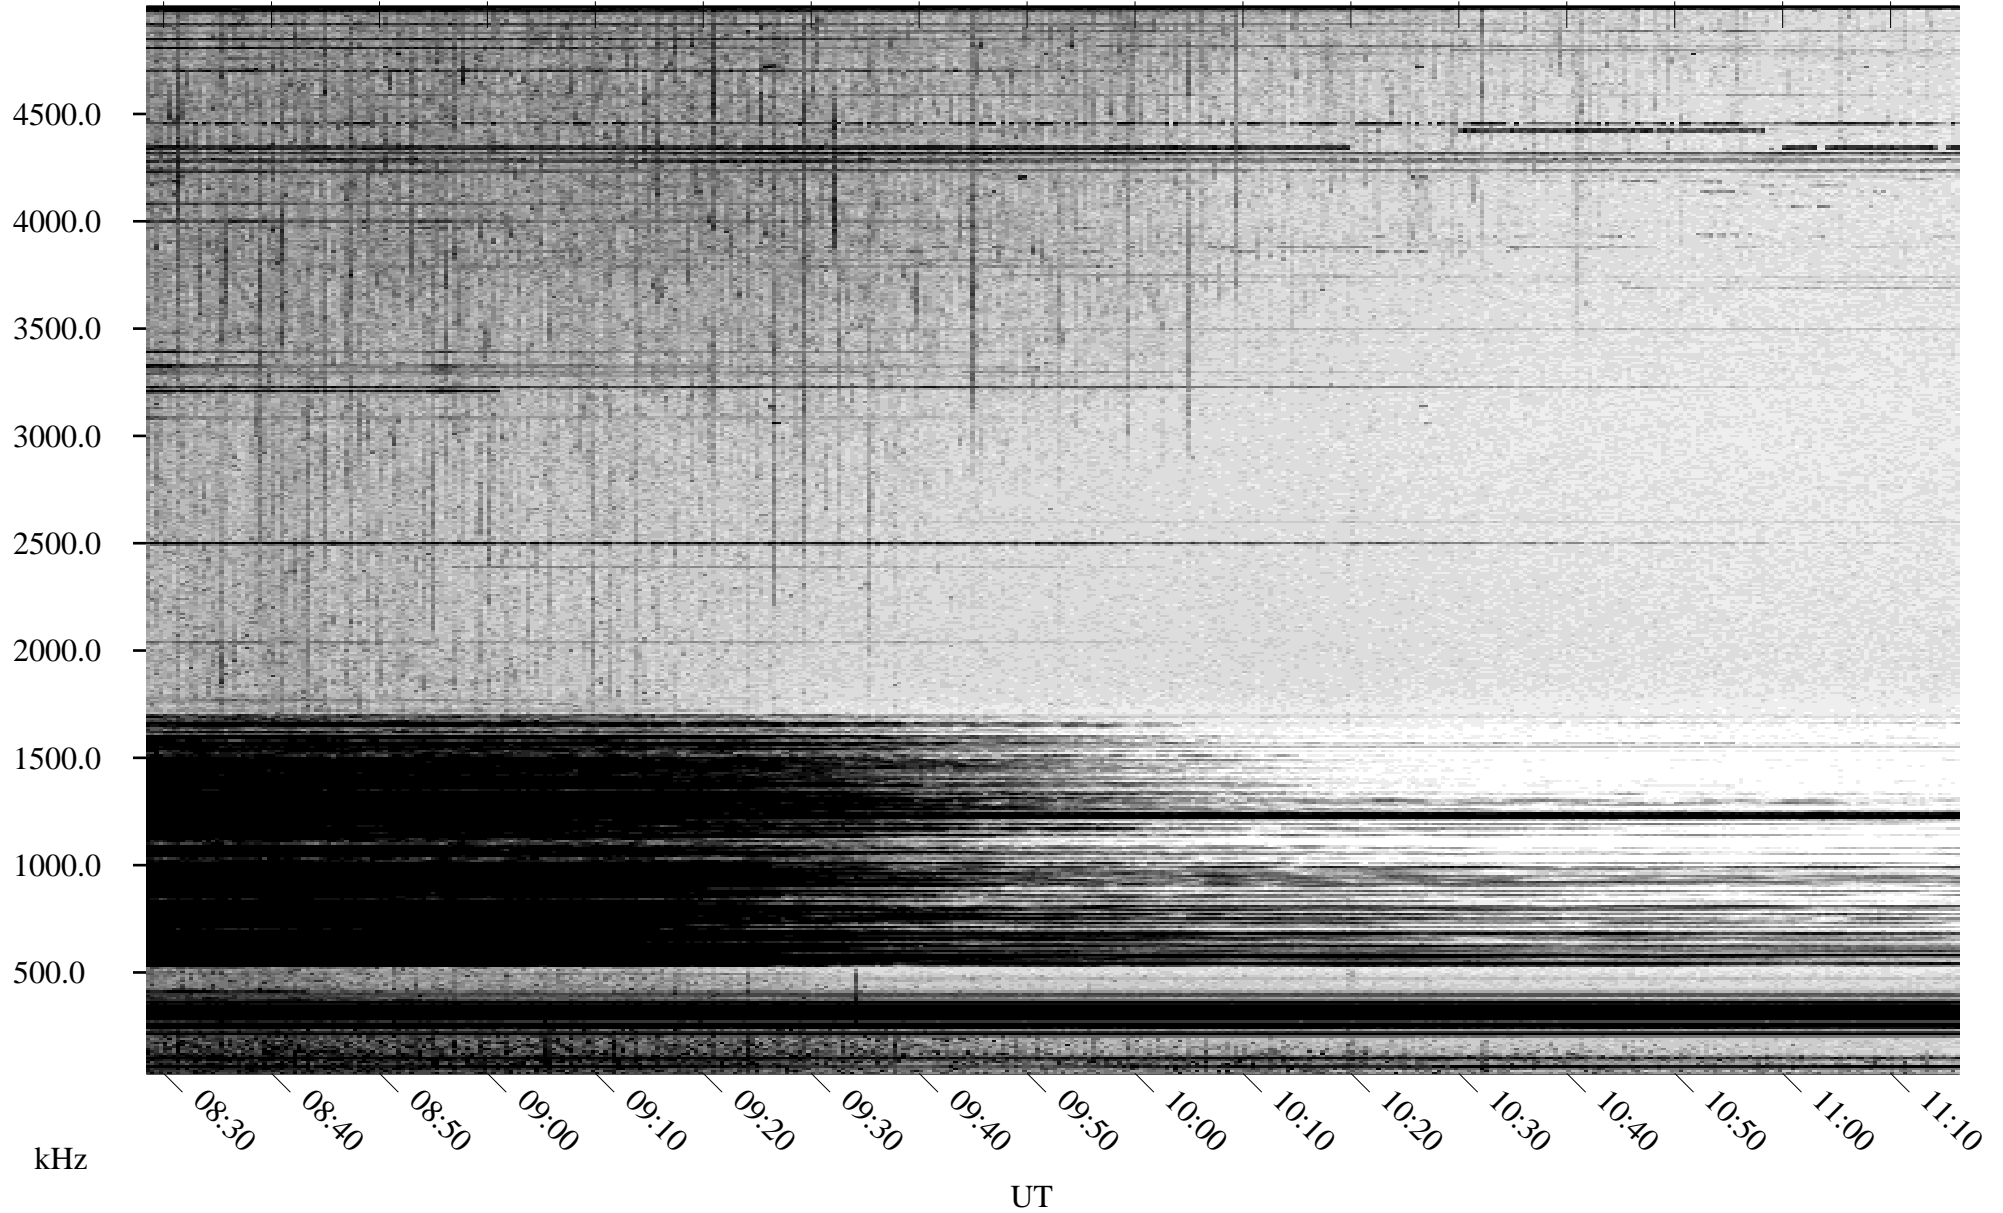

05/17/2001 Churchill, Manitoba

Linear Scale Black = 161 White = 15

ch01137l.r01m max_12

Page 1

05/18/2001 Churchill, Manitoba

Linear Scale Black = 161 White = 15

ch01137l.r01m max_12

Page 2

05/18/2001 Churchill, Manitoba

Linear Scale Black = 161 White = 15

ch01137l.r01m max_12

Page 3

05/18/2001 Churchill, Manitoba

Linear Scale Black = 161 White = 15

ch01137l.r01m max_12

Page 4

05/18/2001 Churchill, Manitoba

Linear Scale Black = 161 White = 15

ch01137l.r01m max_12

Page 5

05/18/2001 Churchill, Manitoba

Linear Scale Black = 161 White = 15

ch01137l.r01m max_12

Page 6

05/18/2001 Churchill, Manitoba

Linear Scale Black = 161 White = 15

ch01137l.r01m max_12

Page 7

05/18/2001 Churchill, Manitoba

Linear Scale Black = 161 White = 15

ch01137l.r01m max_12

Page 8