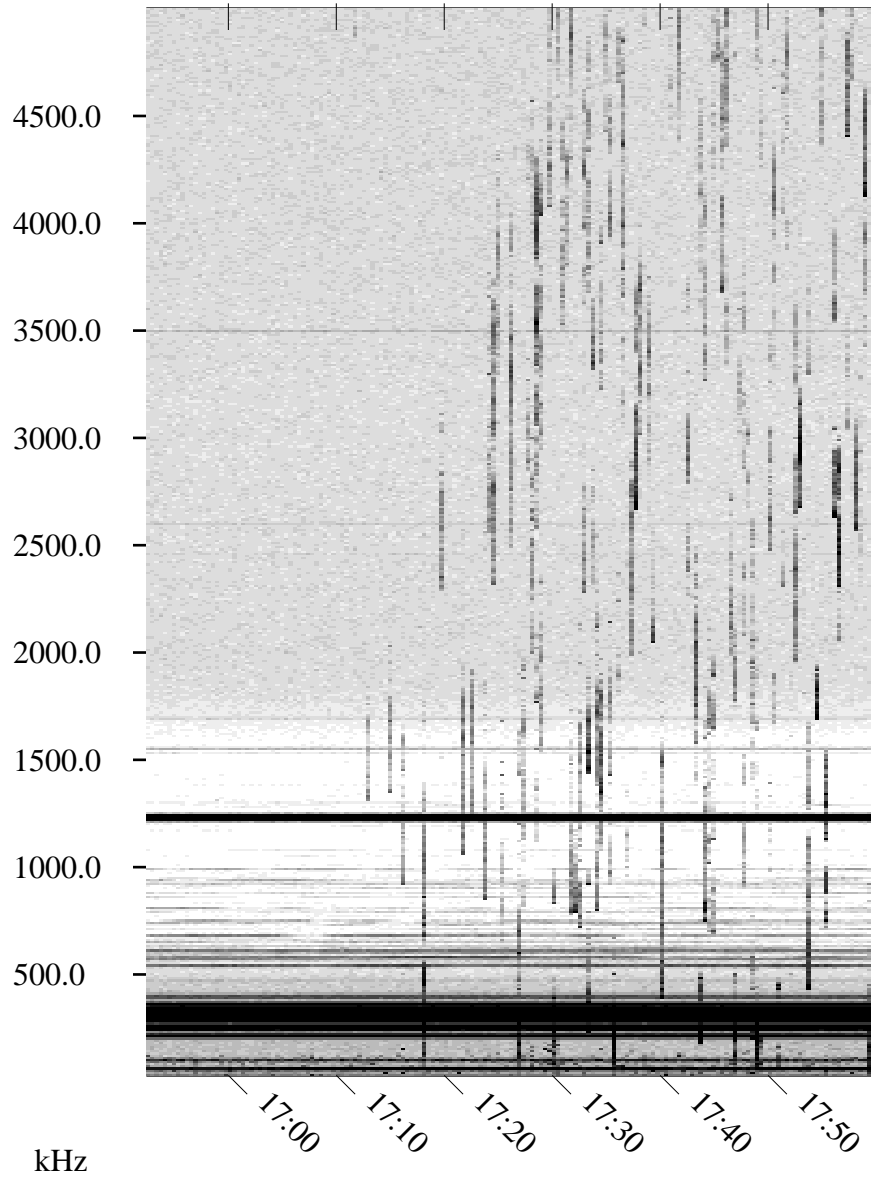

05/17/2001 Churchill, Manitoba

Linear Scale Black = 161 White = 15

ch01137l.r01m max_12

Page 1

05/18/2001 Churchill, Manitoba

Linear Scale Black = 161 White = 15

ch01137l.r01m max_12

Page 2

05/18/2001 Churchill, Manitoba

Linear Scale Black = 161 White = 15

ch01137l.r01m max_12

Page 3

05/18/2001 Churchill, Manitoba

Linear Scale Black = 161 White = 15

ch01137l.r01m max_12

Page 4

05/18/2001 Churchill, Manitoba

Linear Scale Black = 161 White = 15

ch01137l.r01m max_12

Page 5

05/18/2001 Churchill, Manitoba

Linear Scale Black = 161 White = 15

ch01137l.r01m max_12

Page 6

05/18/2001 Churchill, Manitoba

Linear Scale Black = 161 White = 15

ch01137l.r01m max_12

Page 7

05/18/2001 Churchill, Manitoba

Linear Scale Black = 161 White = 15

ch01137l.r01m max_12

Page 8