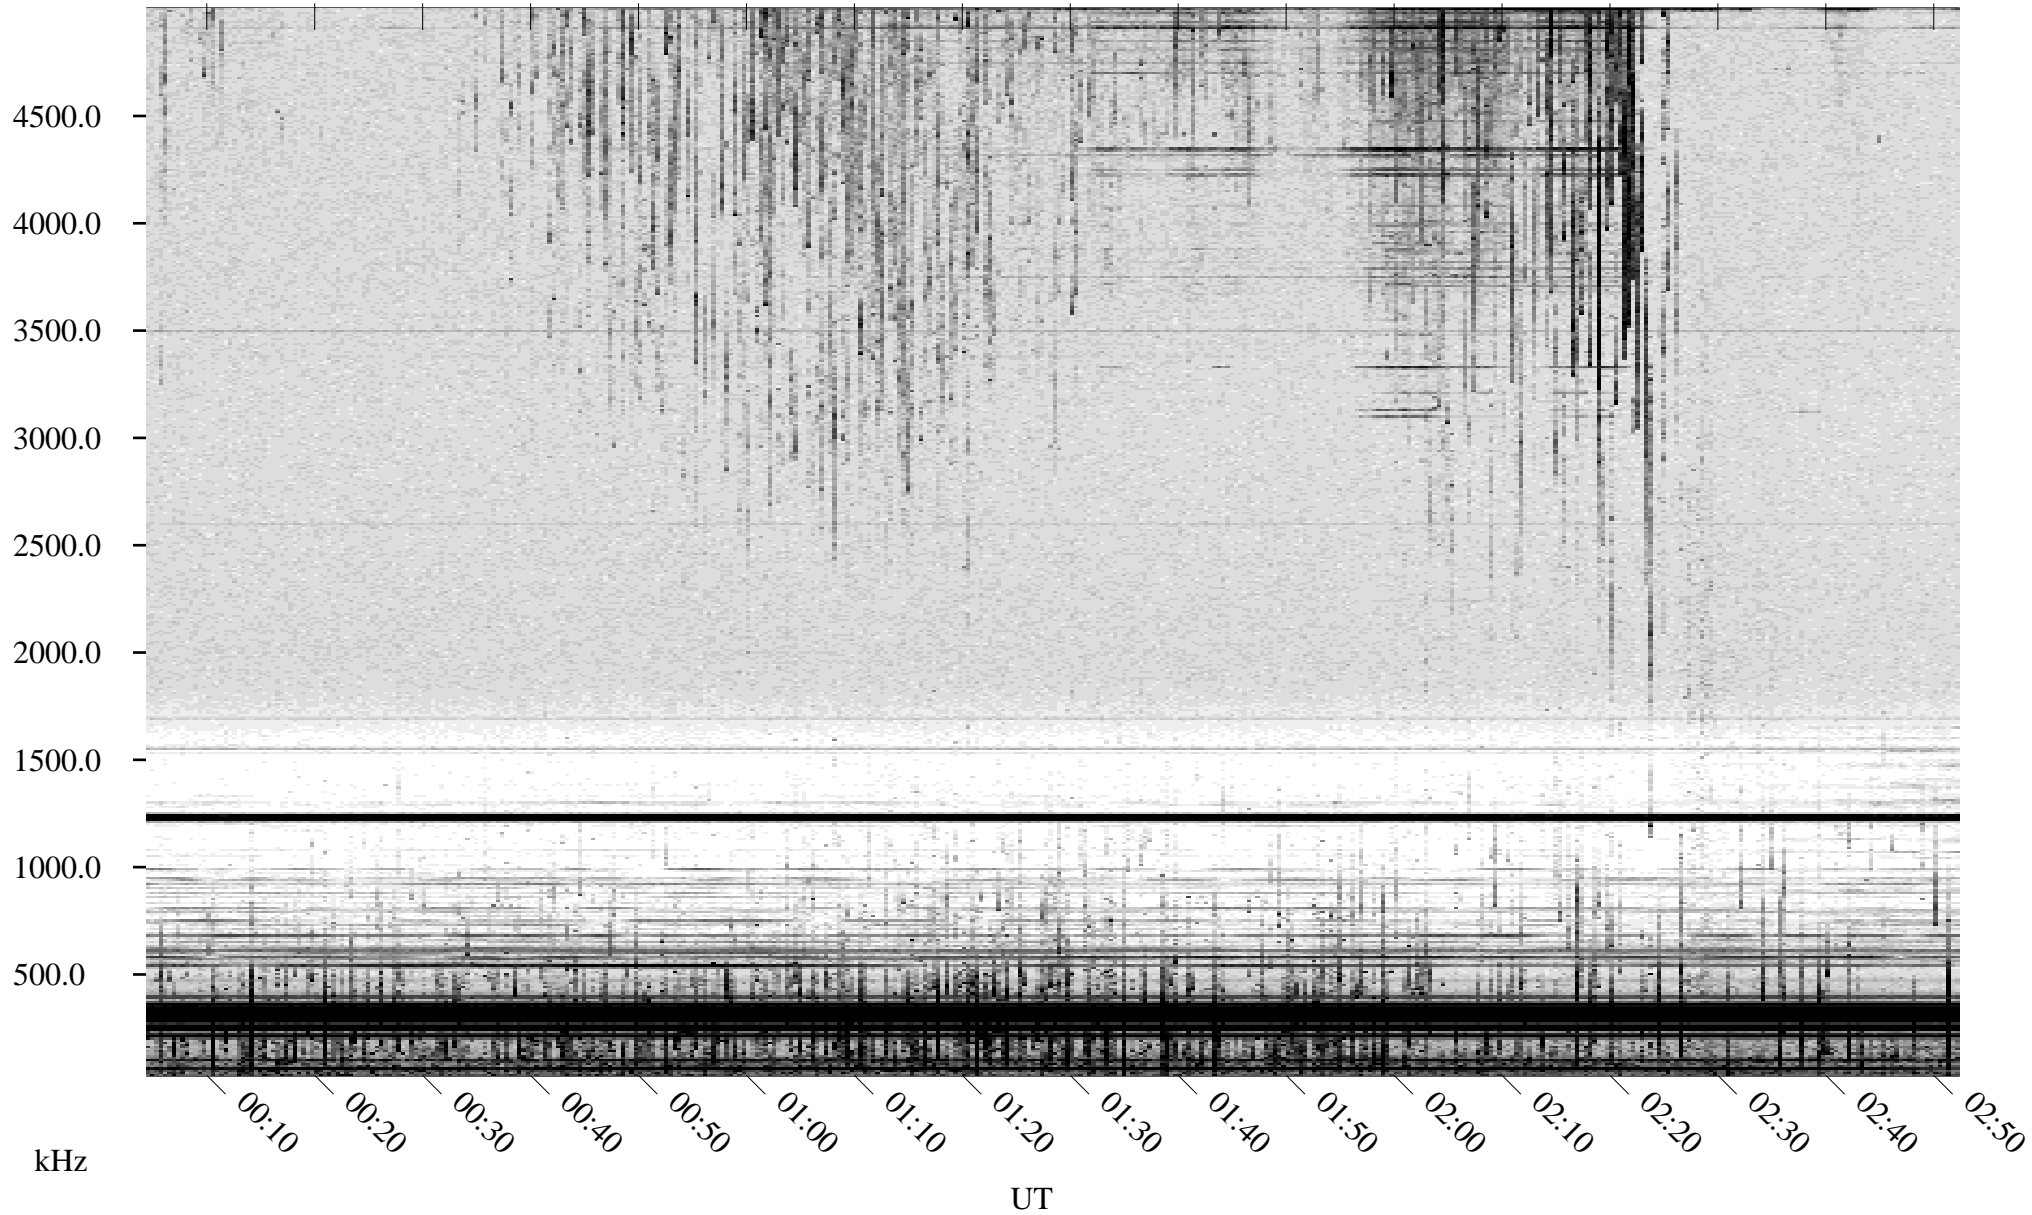

05/17/2001 Churchill, Manitoba

Linear Scale Black = 161 White = 15

ch01137l.r01m max_12

Page 1

05/18/2001 Churchill, Manitoba

Linear Scale Black = 161 White = 15

ch01137l.r01m max_12

Page 2

05/18/2001 Churchill, Manitoba

Linear Scale Black = 161 White = 15

ch01137l.r01m max_12

Page 3

05/18/2001 Churchill, Manitoba

Linear Scale Black = 161 White = 15

ch01137l.r01m max_12

Page 4

05/18/2001 Churchill, Manitoba

Linear Scale Black = 161 White = 15

ch01137l.r01m max_12

Page 5

05/18/2001 Churchill, Manitoba

Linear Scale Black = 161 White = 15

ch01137l.r01m max_12

Page 6

05/18/2001 Churchill, Manitoba

Linear Scale Black = 161 White = 15

ch01137l.r01m max_12

Page 7

05/18/2001 Churchill, Manitoba

Linear Scale Black = 161 White = 15

ch01137l.r01m max_12

Page 8