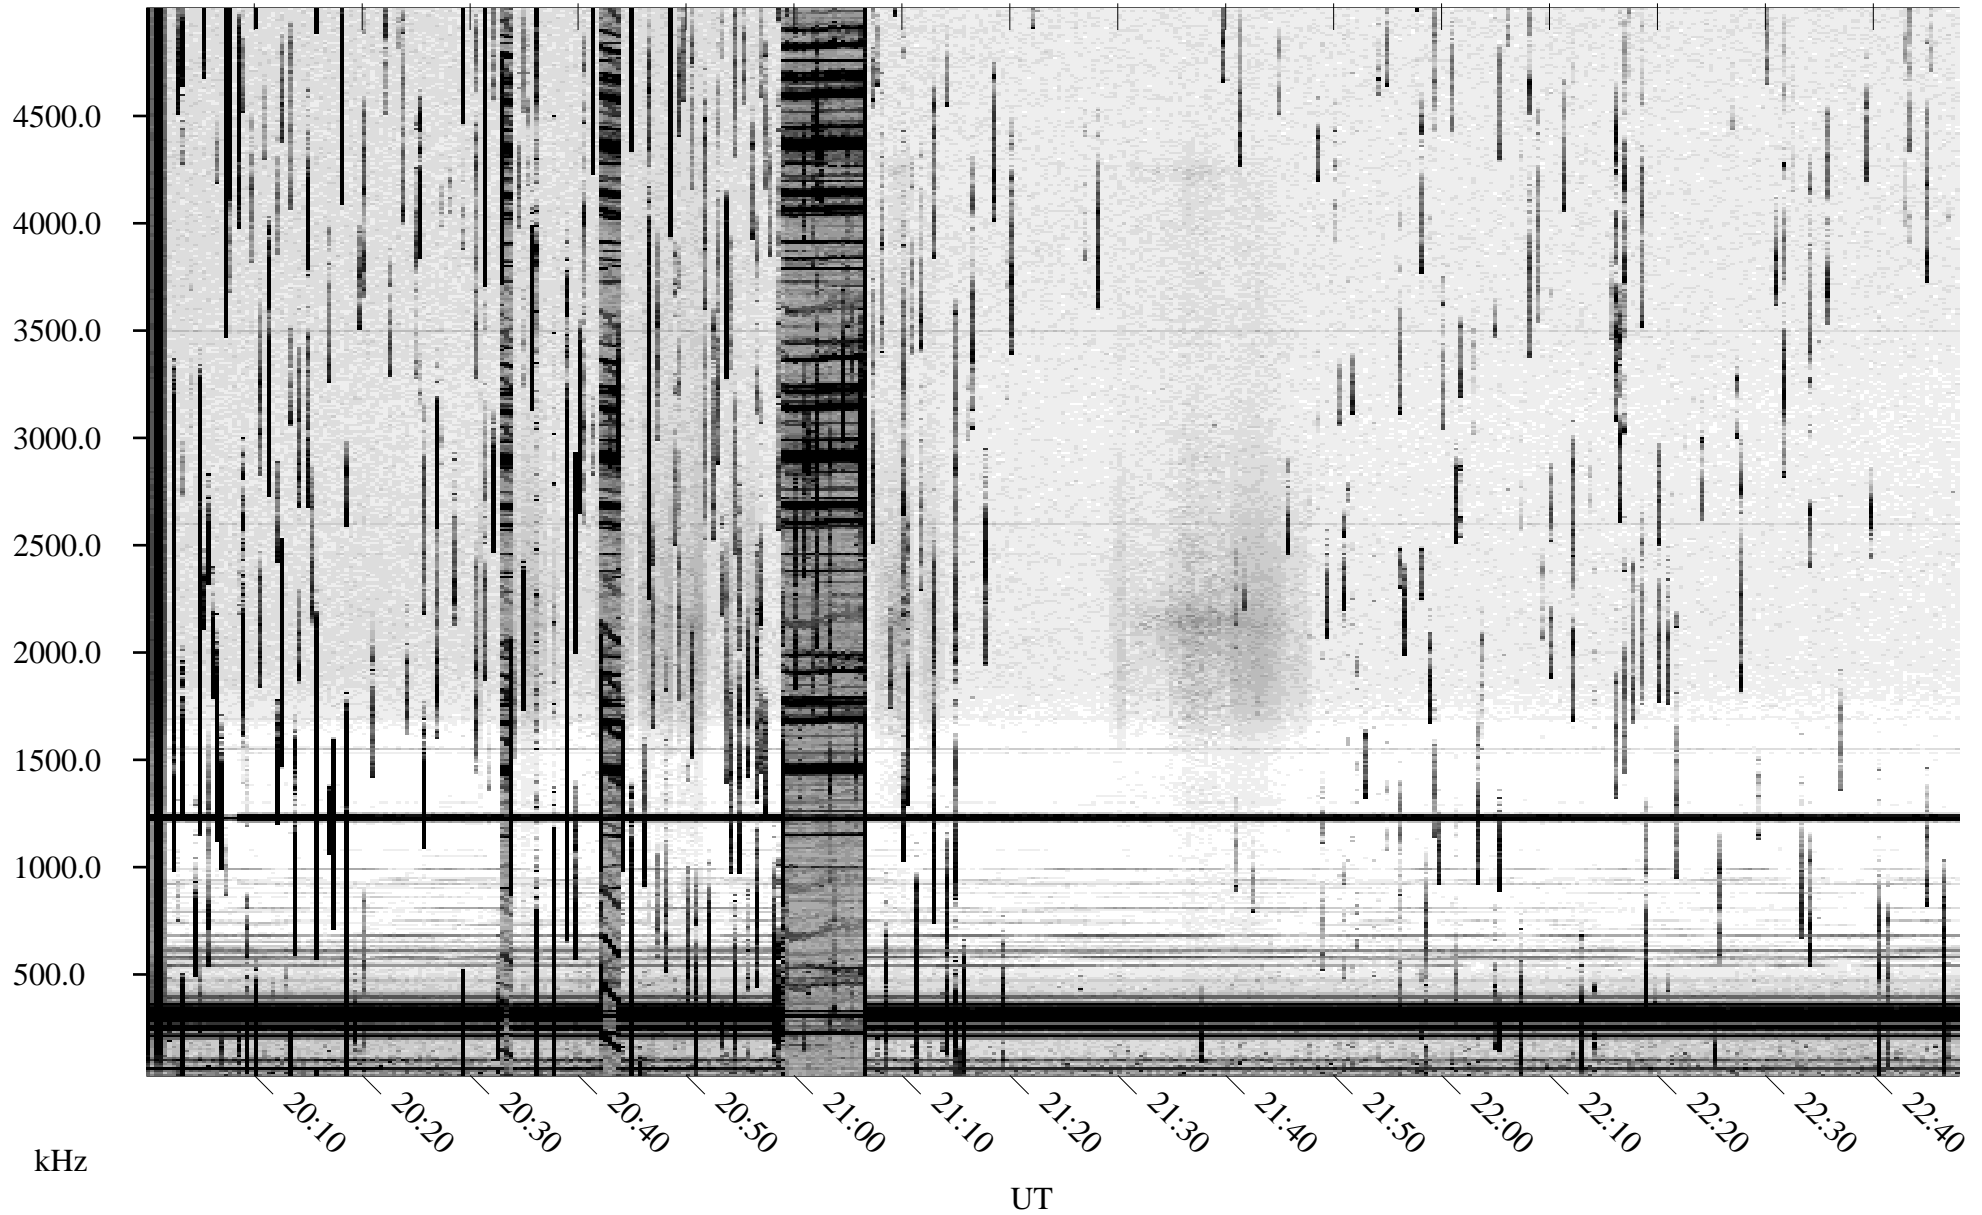

# 05/18/2001 Churchill, Manitoba

Linear Scale    Black = 161    White = 15

ch01138l.r00m max\_12

Page 1

# 05/18/2001 Churchill, Manitoba

Linear Scale    Black = 161    White = 15

ch01138l.r00m max\_12

# 05/19/2001 Churchill, Manitoba

Linear Scale    Black = 161    White = 15

ch01138l.r00m max\_12

Page 3

# 05/19/2001 Churchill, Manitoba

Linear Scale    Black = 161    White = 15

ch01138l.r00m max\_12

Page 4