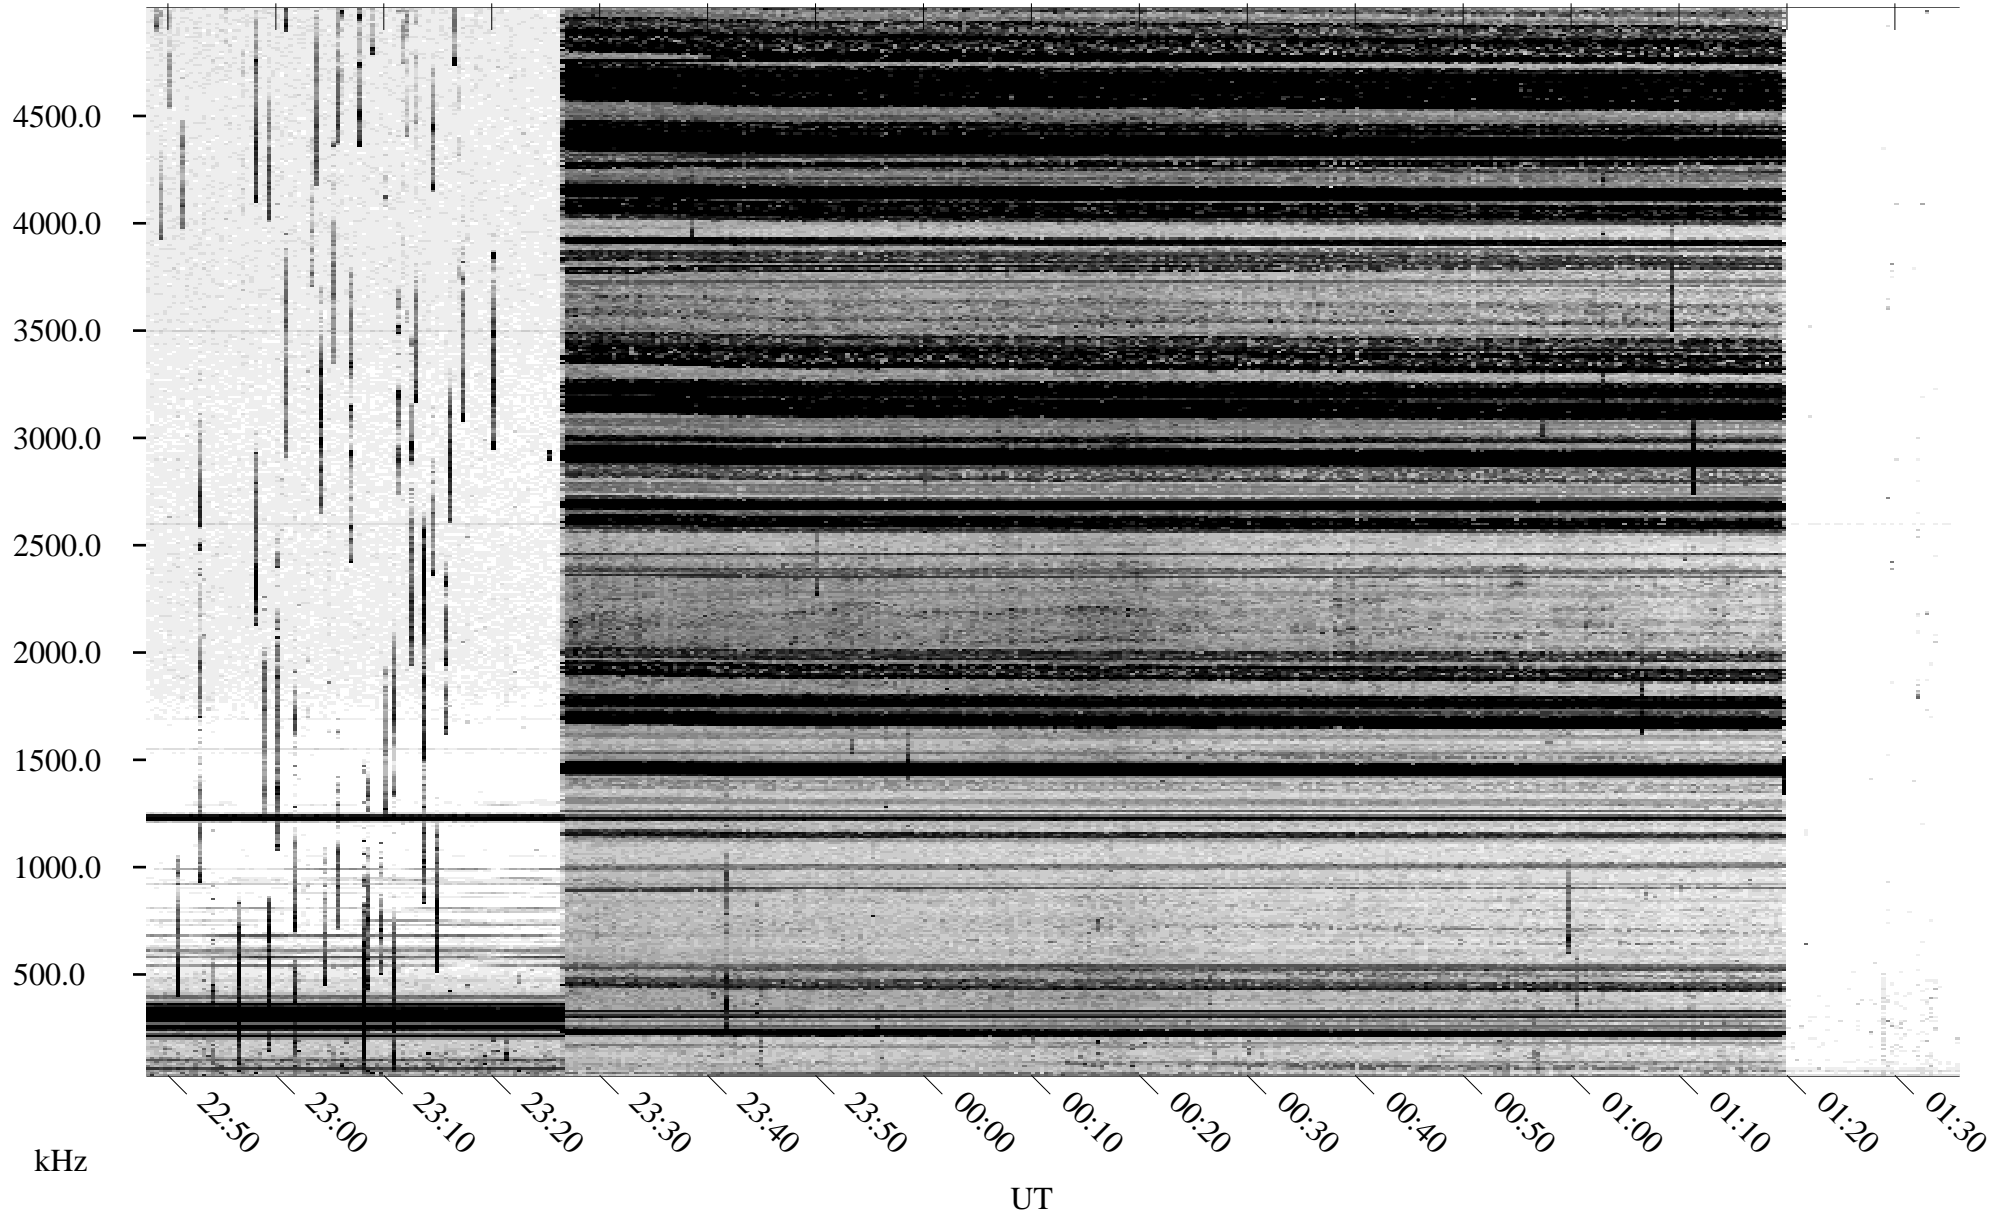

# 05/18/2001 Churchill, Manitoba

Linear Scale    Black = 161    White = 15

ch01138l.r00m max\_12

Page 1

# 05/18/2001 Churchill, Manitoba

Linear Scale    Black = 161    White = 15

ch01138l.r00m max\_12

# 05/19/2001 Churchill, Manitoba

Linear Scale    Black = 161    White = 15

ch01138l.r00m max\_12

Page 3

# 05/19/2001 Churchill, Manitoba

Linear Scale    Black = 161    White = 15

ch01138l.r00m max\_12

Page 4