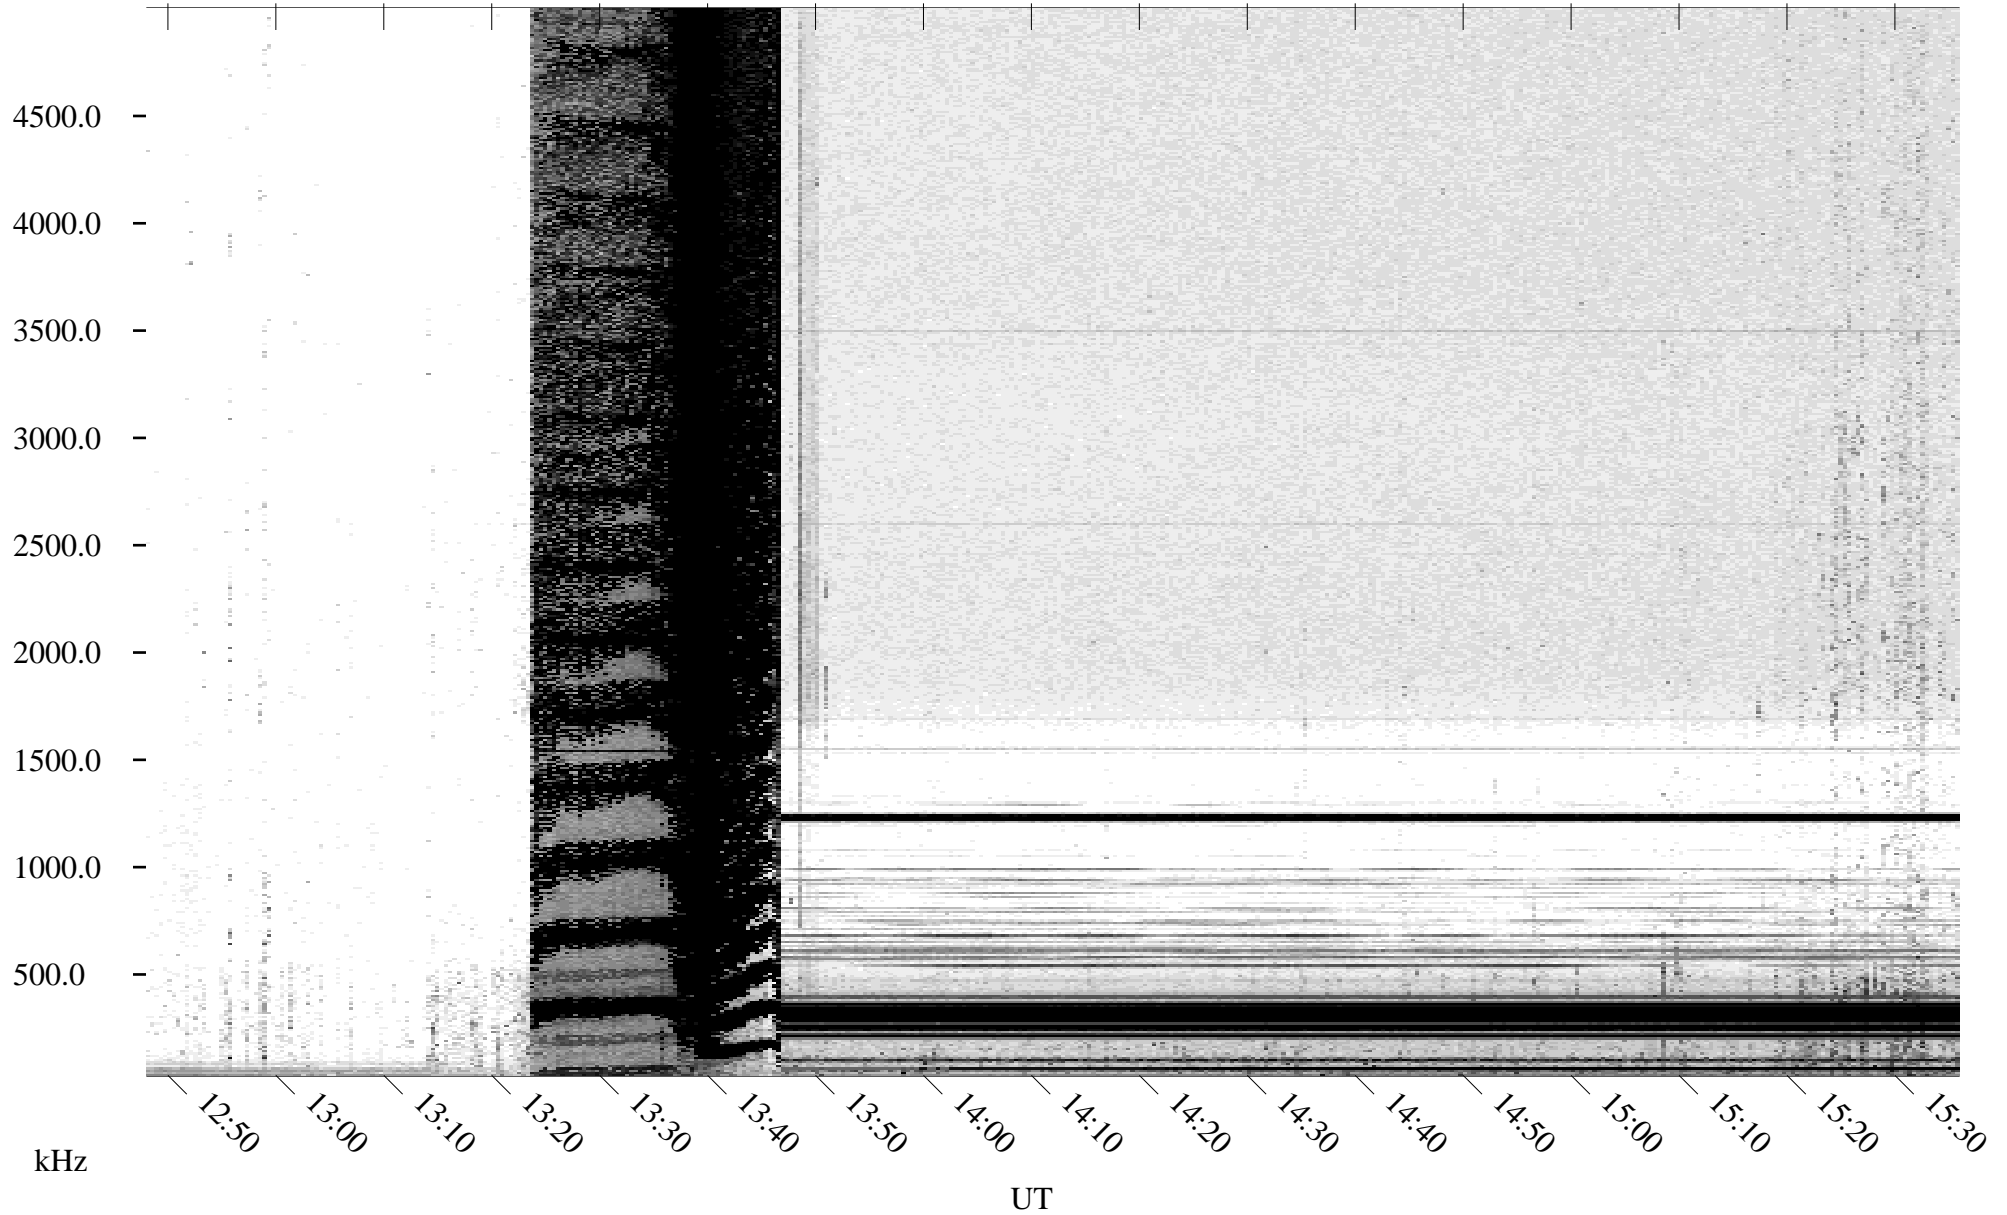

# 05/19/2001 Churchill, Manitoba

Linear Scale    Black = 161    White = 15

ch01138l.r00m max\_12

# 05/19/2001 Churchill, Manitoba

Linear Scale    Black = 161    White = 15

ch01138l.r00m max\_12

Page 7