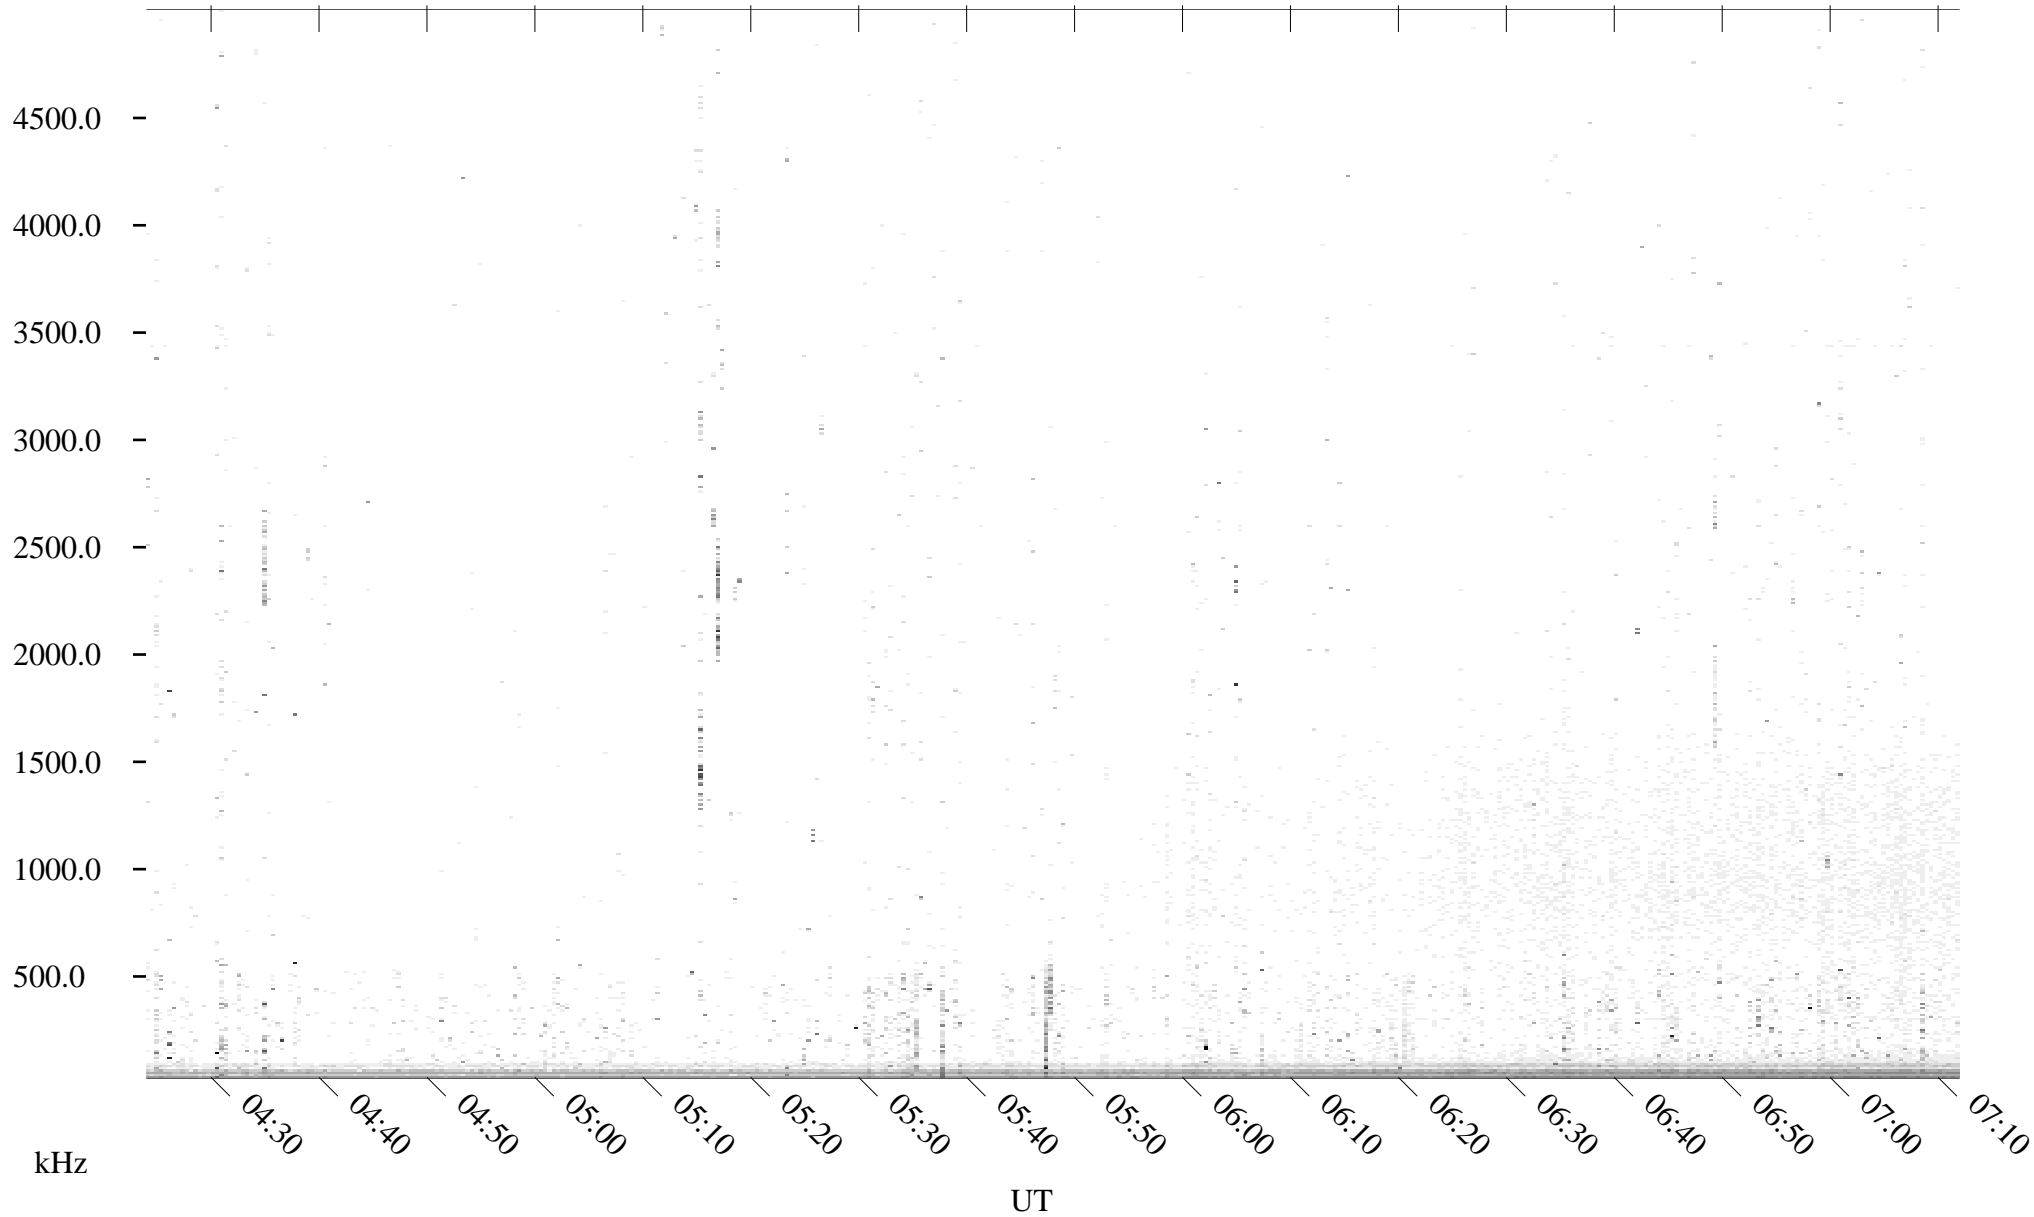

# 05/18/2001 Churchill, Manitoba

Linear Scale    Black = 161    White = 15

ch01138l.r00m max\_12

# 05/19/2001 Churchill, Manitoba

Linear Scale    Black = 161    White = 15

ch01138l.r00m max\_12

Page 3

# 05/19/2001 Churchill, Manitoba

Linear Scale    Black = 161    White = 15

ch01138l.r00m max\_12

Page 4

# 05/19/2001 Churchill, Manitoba

Linear Scale    Black = 161    White = 15

ch01138l.r00m max\_12