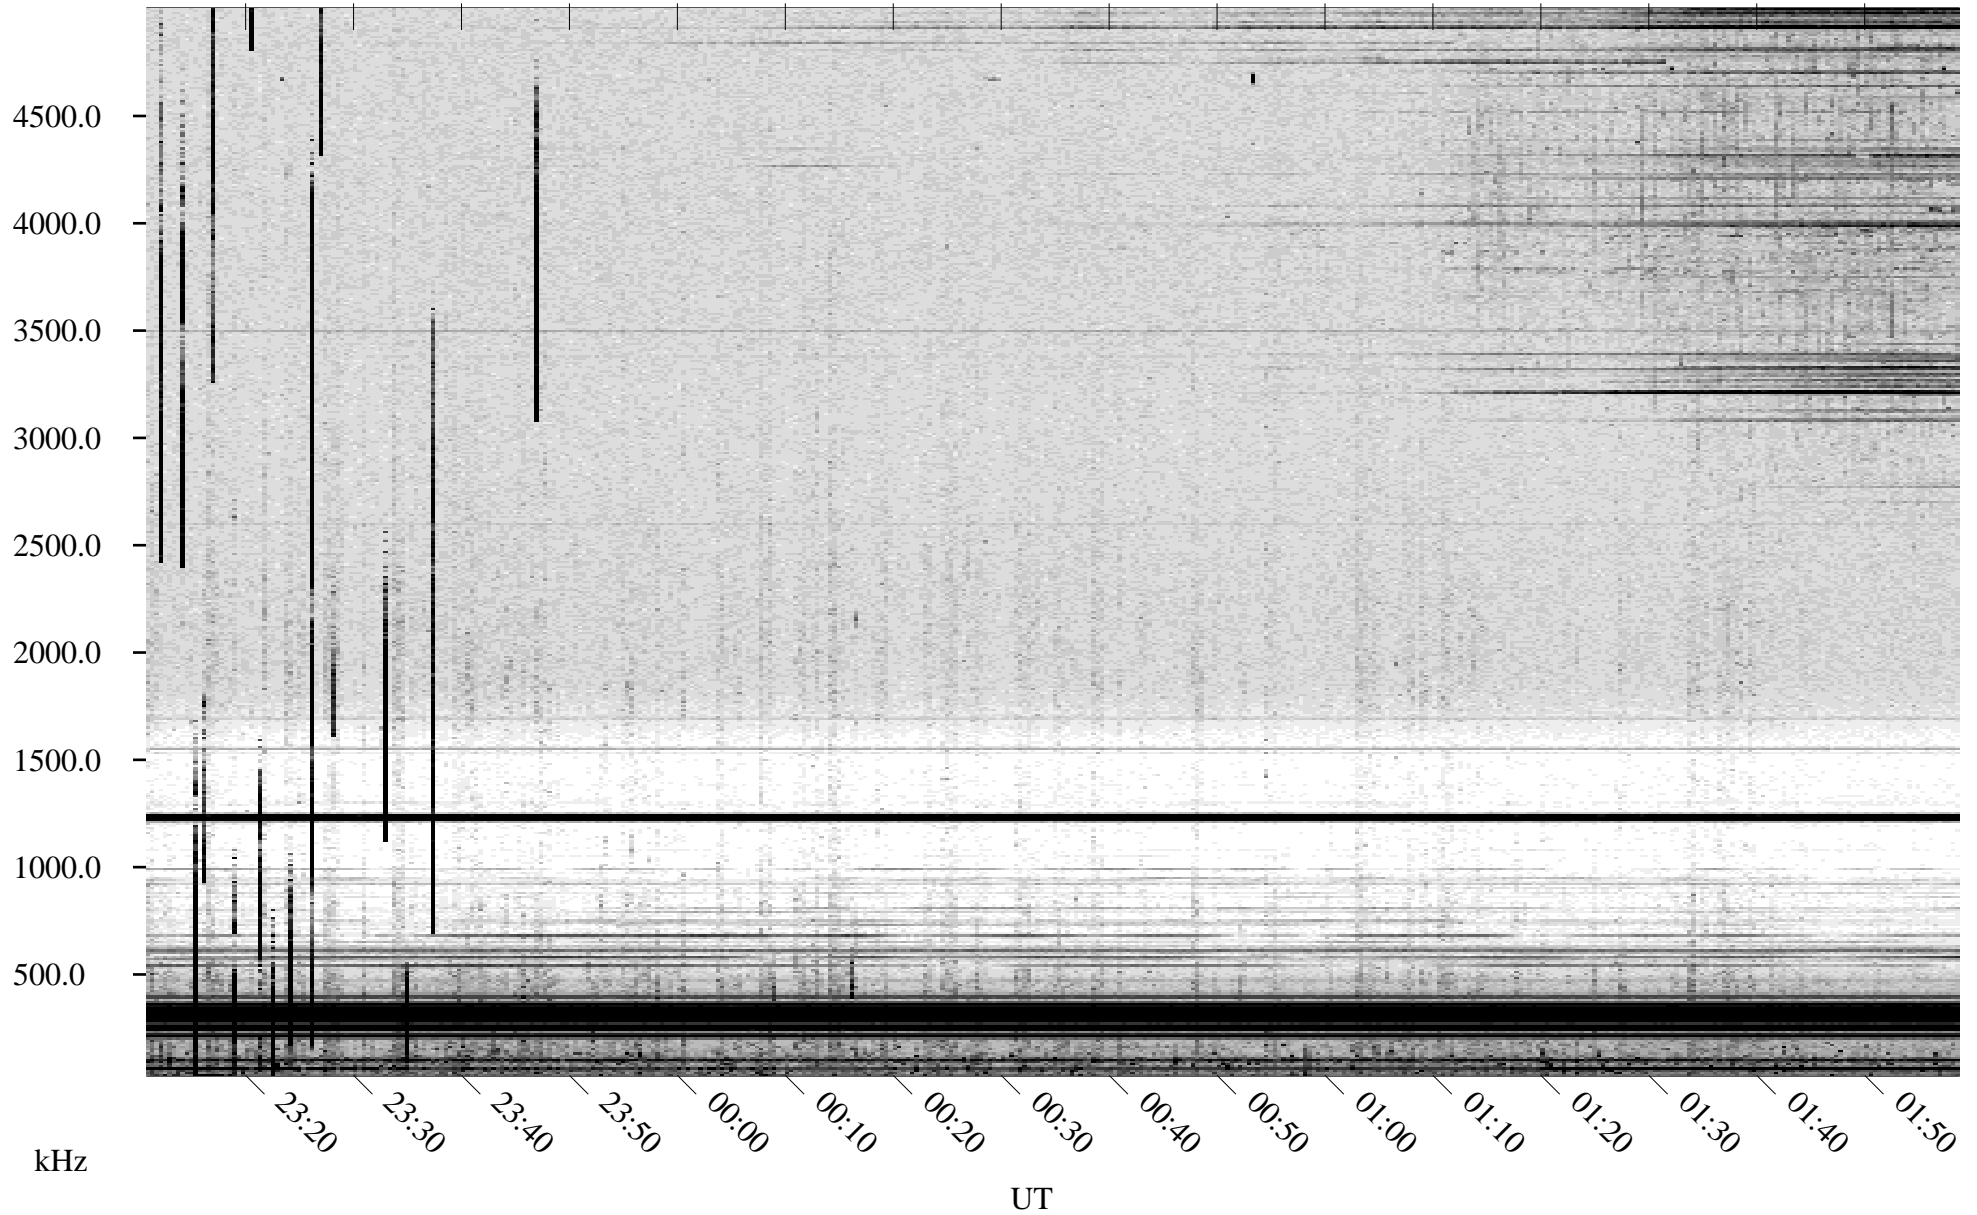

# 05/19/2001 Churchill, Manitoba

Linear Scale    Black = 161    White = 15

ch01139l.r01m max\_12

Page 1

# 05/19/2001 Churchill, Manitoba

Linear Scale    Black = 161    White = 15

ch01139l.r01m max\_12

Page 2

# 05/20/2001 Churchill, Manitoba

Linear Scale    Black = 161    White = 15

ch01139l.r01m max\_12

Page 3

# 05/20/2001 Churchill, Manitoba

Linear Scale    Black = 161    White = 15

ch01139l.r01m max\_12

Page 4