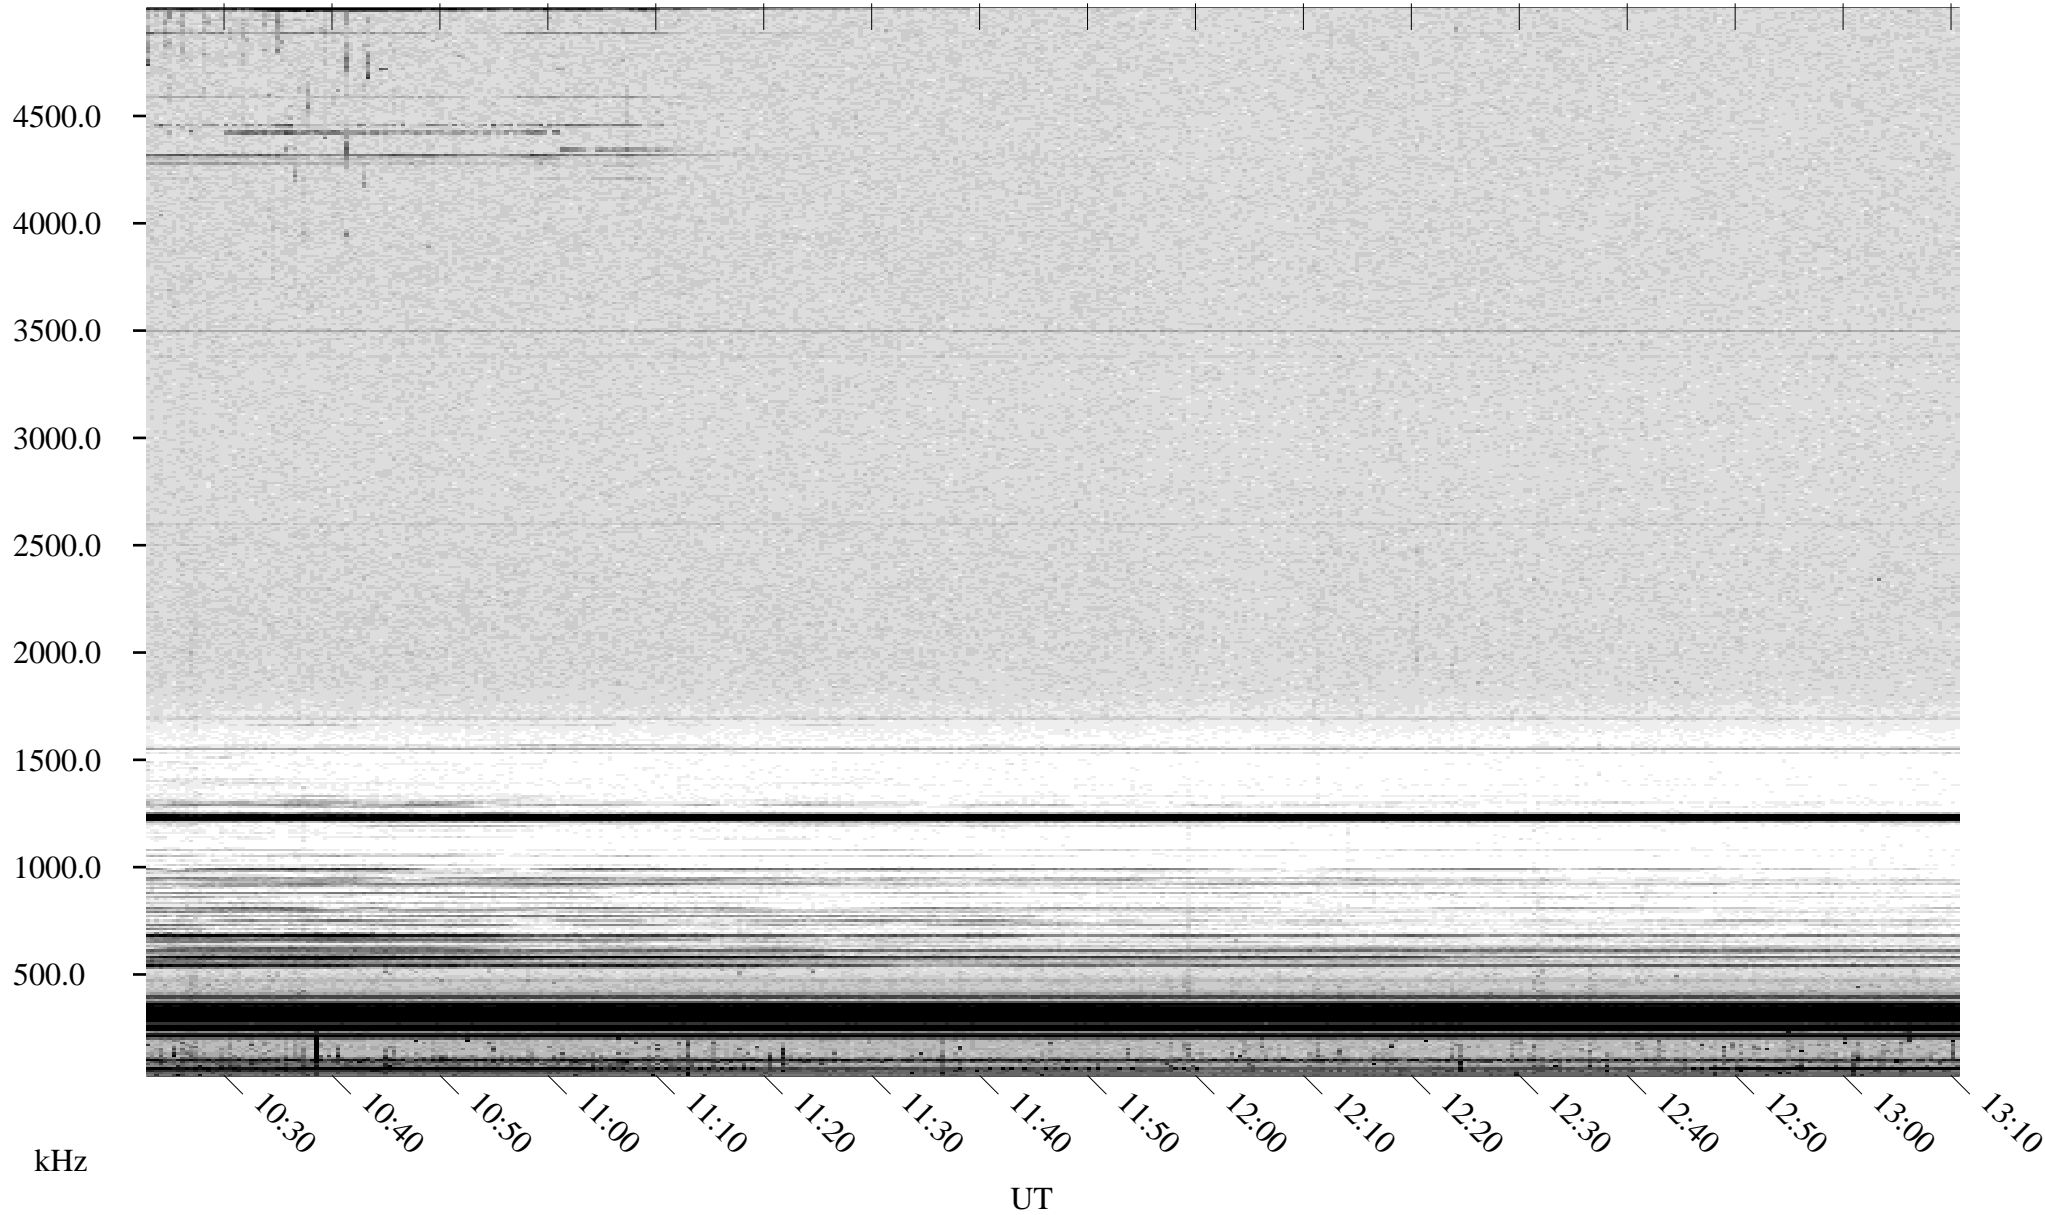

# 05/20/2001 Churchill, Manitoba

Linear Scale    Black = 161    White = 15

ch01139l.r01m max\_12

Page 5

# 05/20/2001 Churchill, Manitoba

Linear Scale    Black = 161    White = 15

ch01139l.r01m max\_12

Page 6