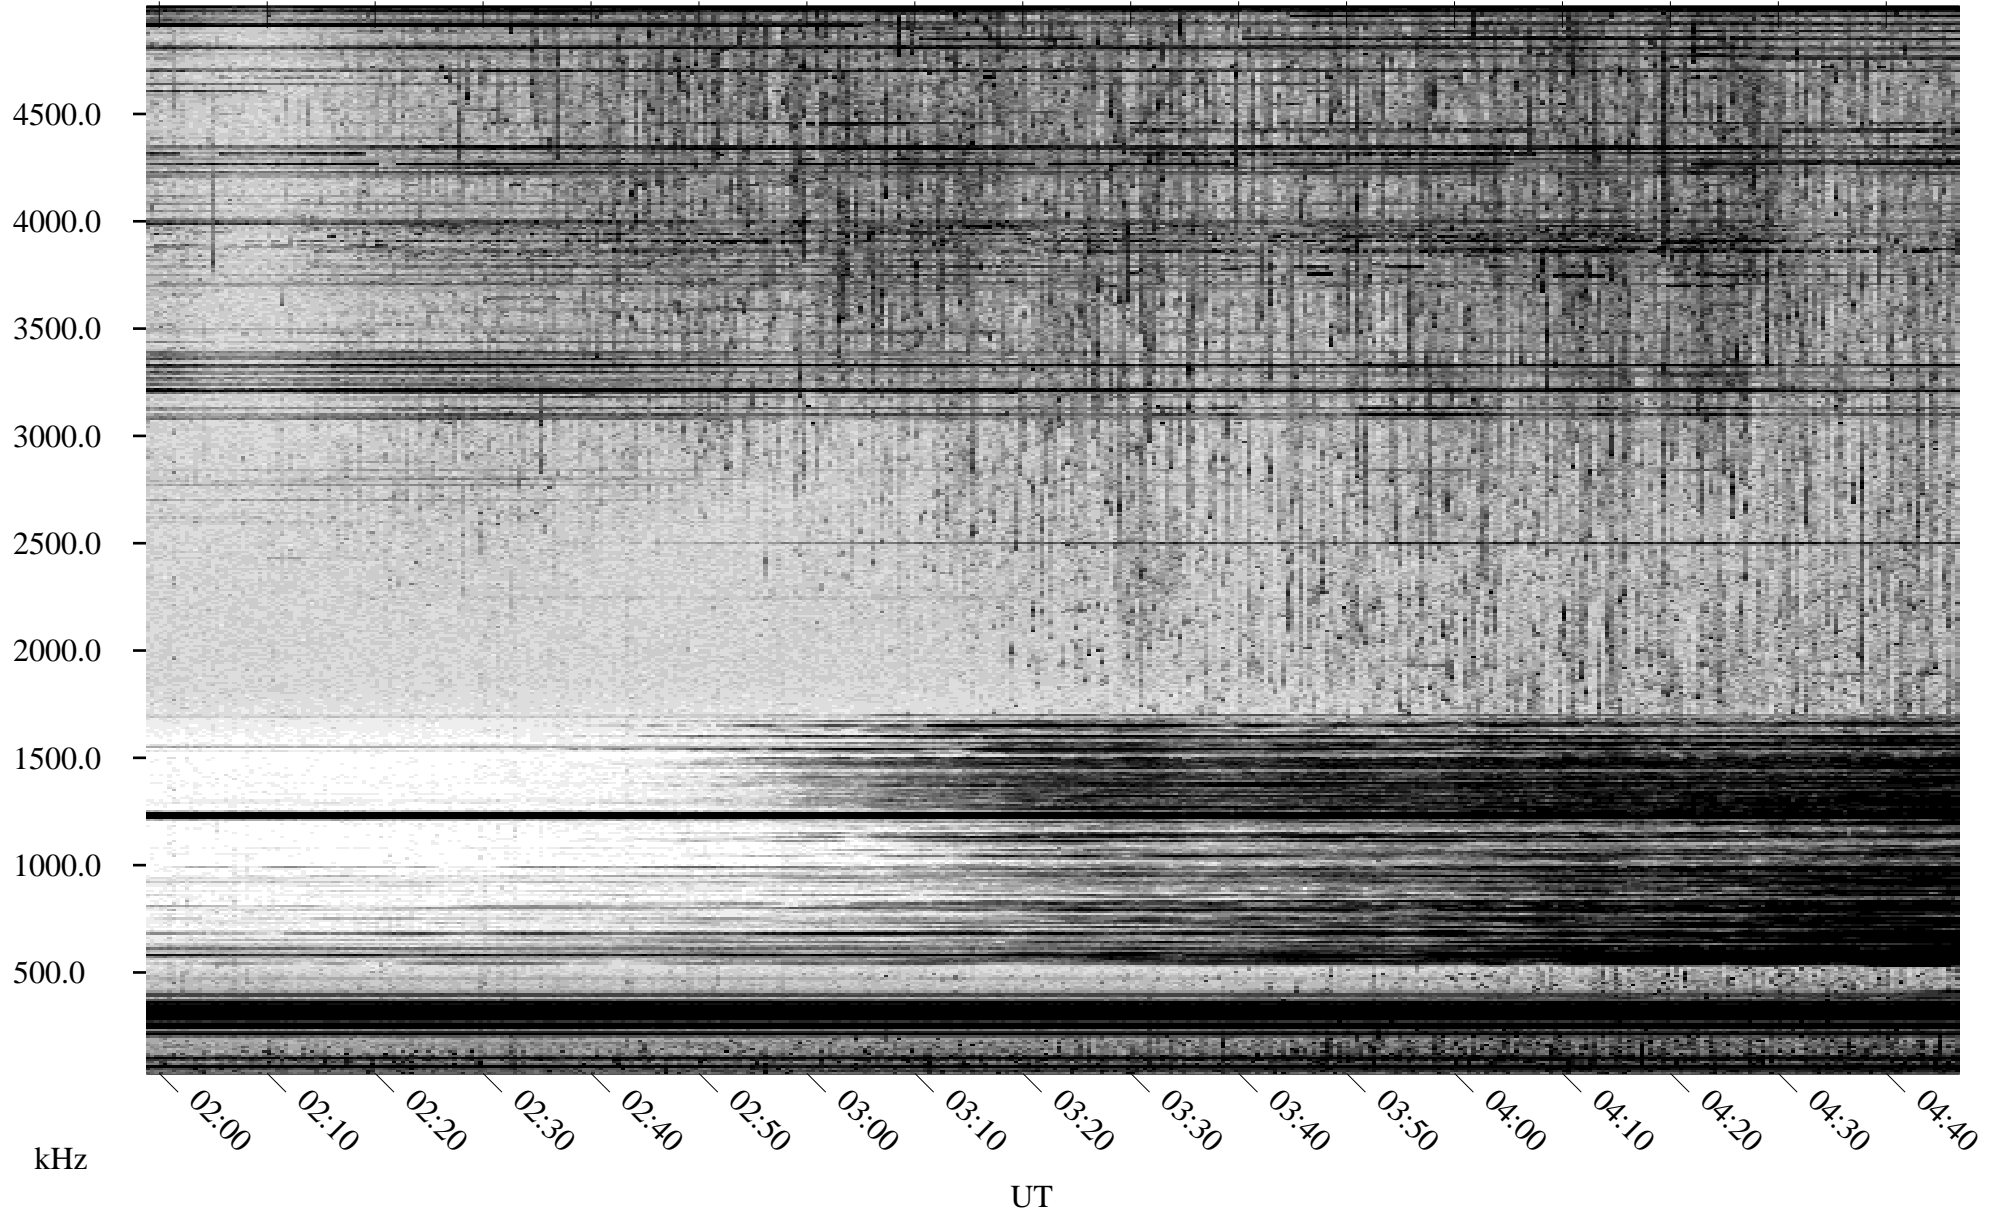

# 05/19/2001 Churchill, Manitoba

Linear Scale    Black = 161    White = 15

ch01139l.r01m max\_12

Page 1

# 05/19/2001 Churchill, Manitoba

Linear Scale    Black = 161    White = 15

ch01139l.r01m max\_12

Page 2

# 05/20/2001 Churchill, Manitoba

Linear Scale    Black = 161    White = 15

ch01139l.r01m max\_12

Page 3

# 05/20/2001 Churchill, Manitoba

Linear Scale    Black = 161    White = 15

ch01139l.r01m max\_12

Page 4