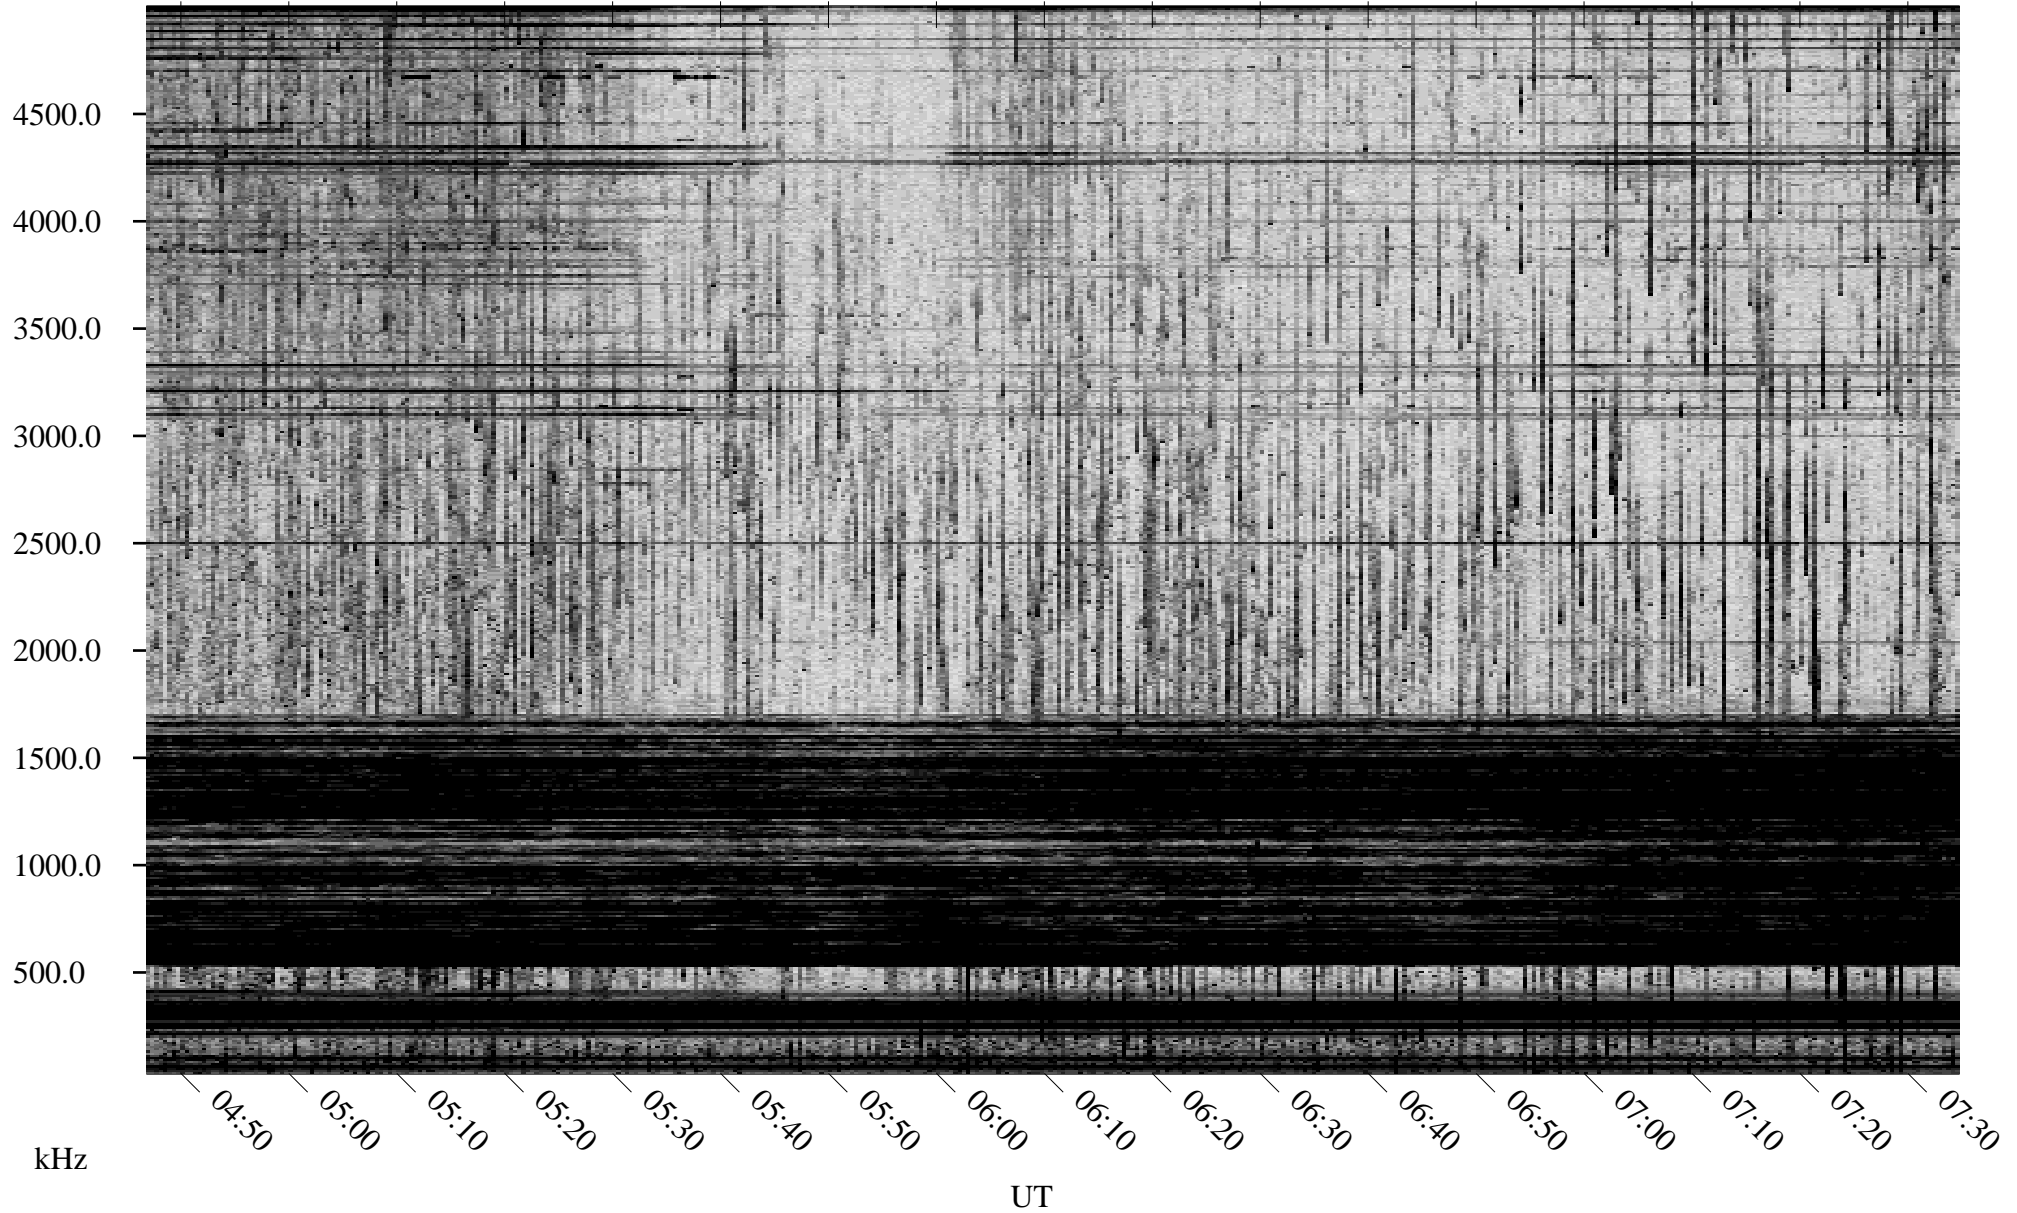

# 05/19/2001 Churchill, Manitoba

Linear Scale    Black = 161    White = 15

ch01139l.r01m max\_12

Page 2

# 05/20/2001 Churchill, Manitoba

Linear Scale    Black = 161    White = 15

ch01139l.r01m max\_12

Page 3

# 05/20/2001 Churchill, Manitoba

Linear Scale    Black = 161    White = 15

ch01139l.r01m max\_12

Page 4

# 05/20/2001 Churchill, Manitoba

Linear Scale    Black = 161    White = 15

ch01139l.r01m max\_12

Page 5