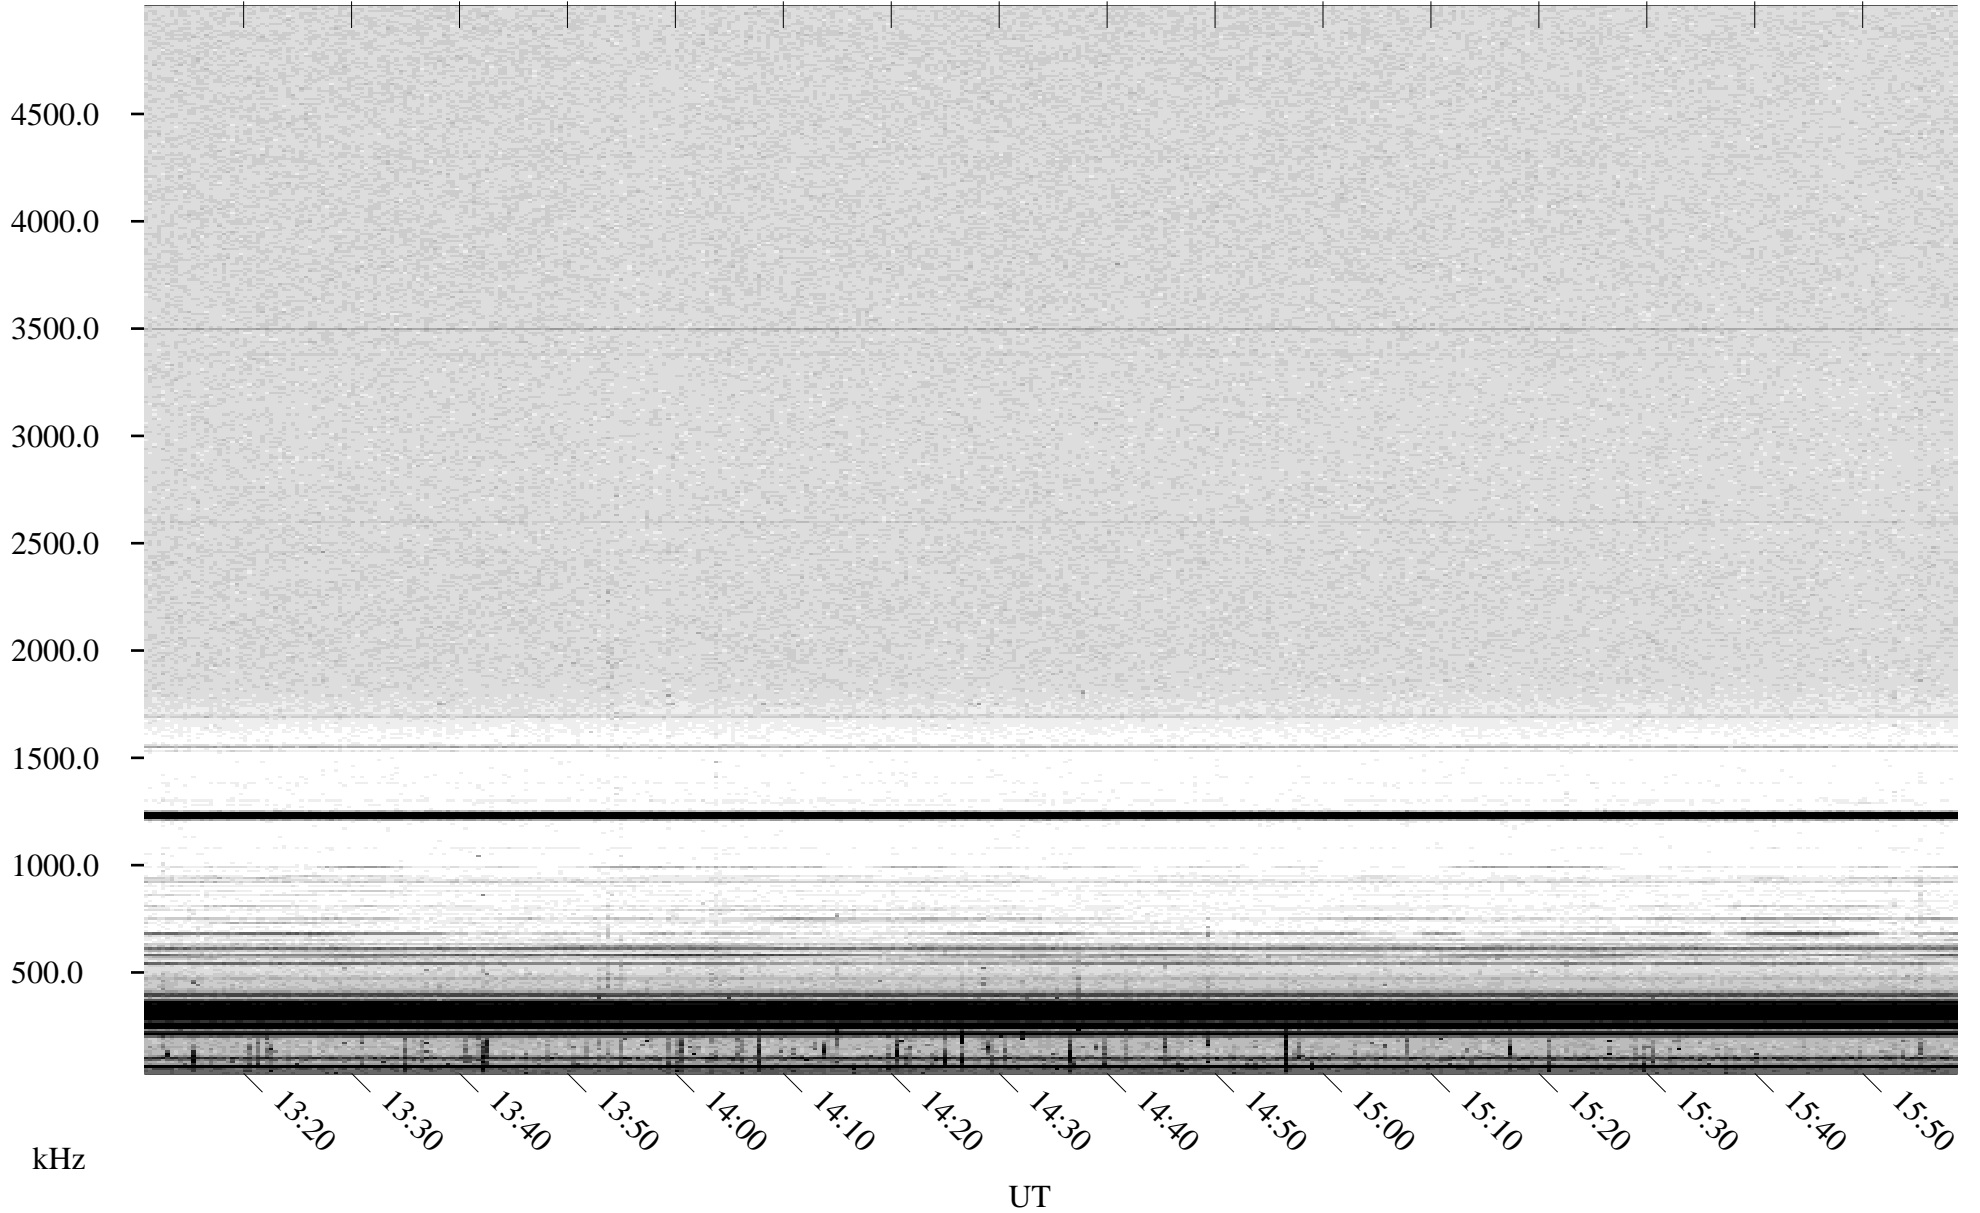

# 05/20/2001 Churchill, Manitoba

Linear Scale    Black = 161    White = 15

ch01139l.r01m max\_12

Page 6

# 05/20/2001 Churchill, Manitoba

Linear Scale    Black = 161    White = 15

ch01139l.r01m max\_12

Page 7

# 05/20/2001 Churchill, Manitoba

Linear Scale    Black = 161    White = 15

ch01139l.r01m max\_12

Page 8