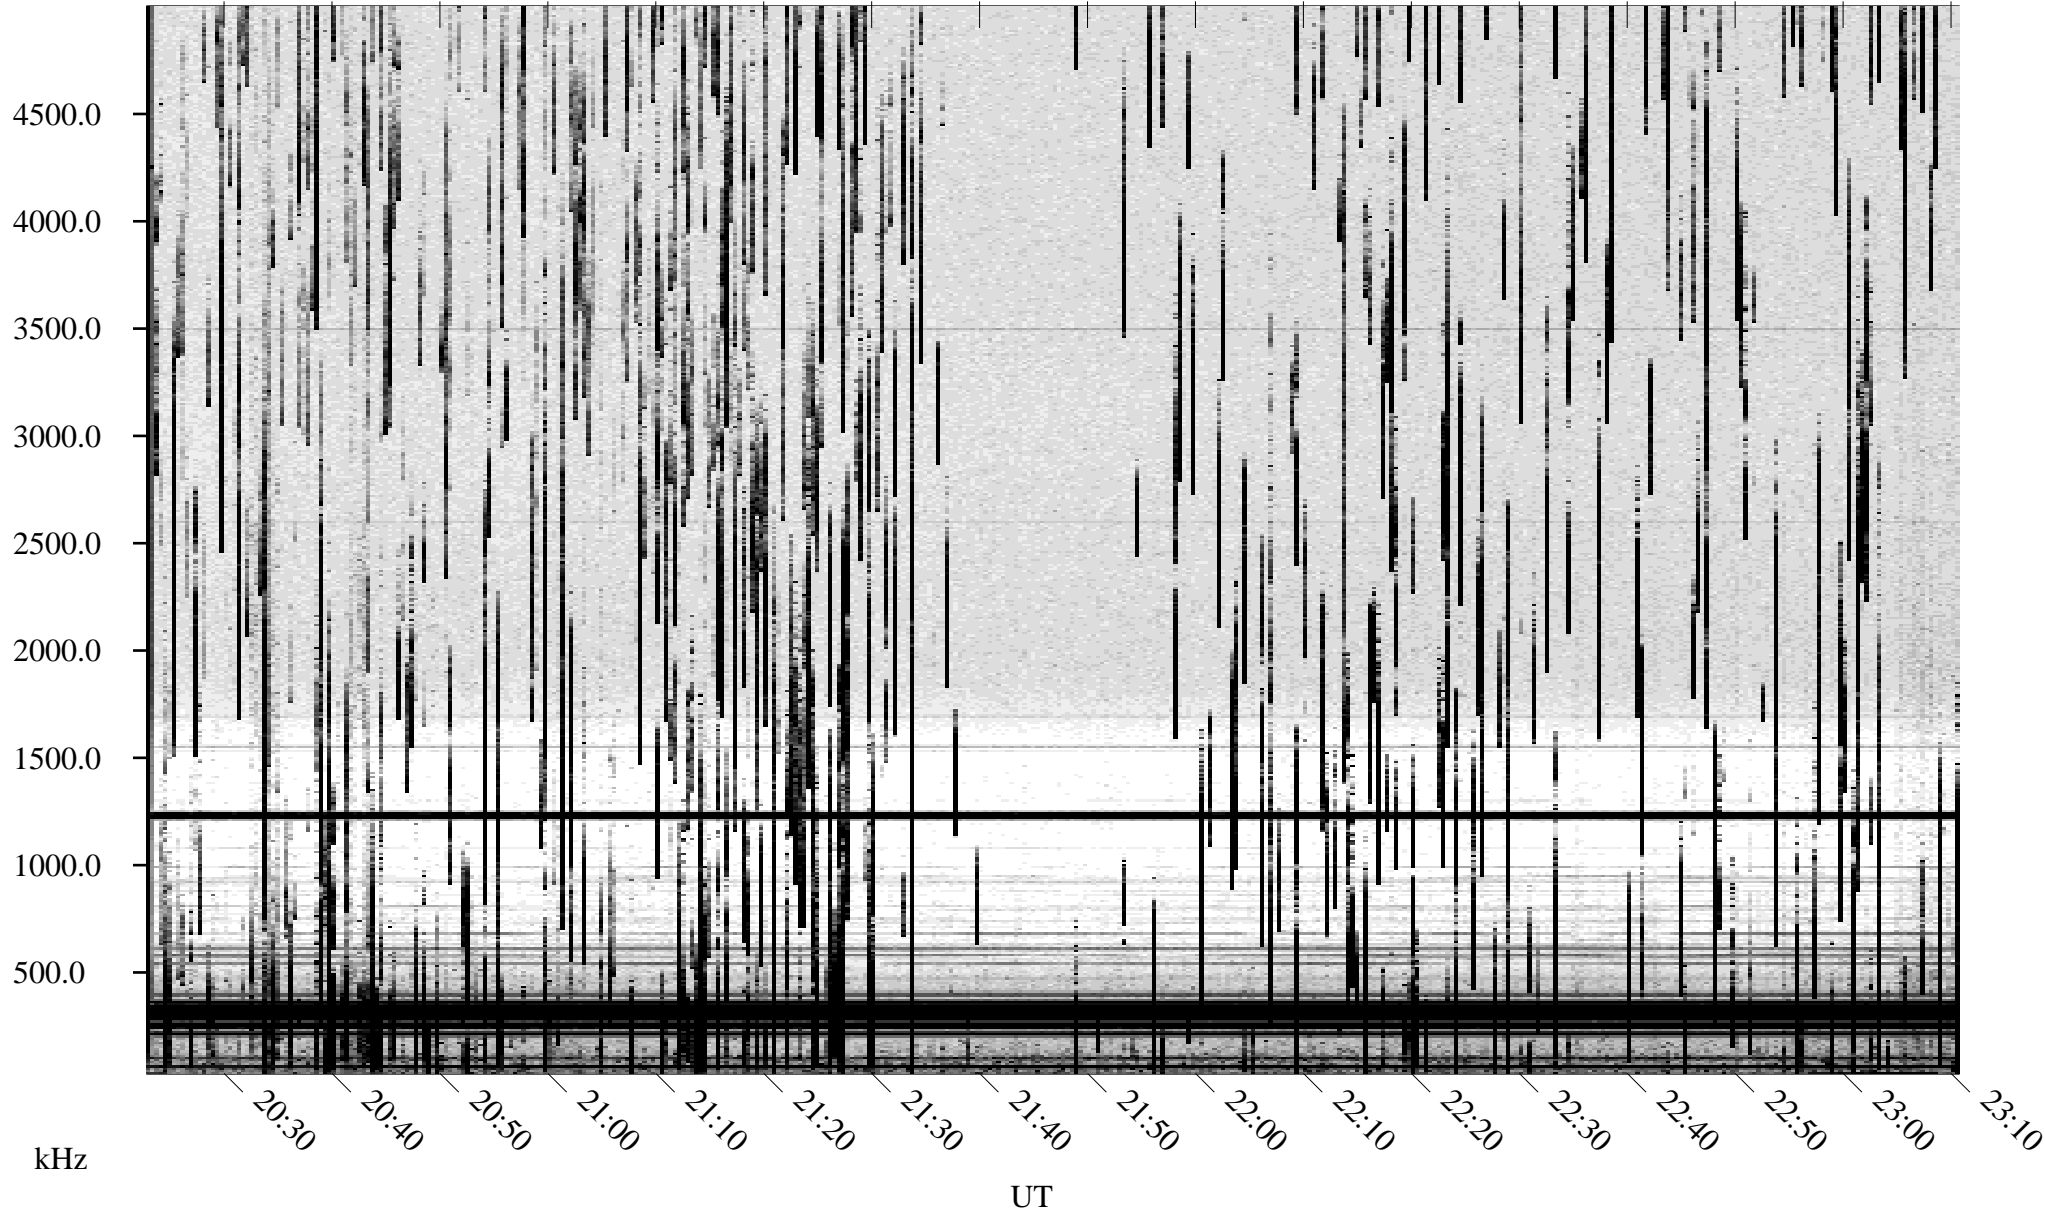

# 05/19/2001 Churchill, Manitoba

Linear Scale    Black = 161    White = 15

ch01139l.r01m max\_12

Page 1

# 05/19/2001 Churchill, Manitoba

Linear Scale    Black = 161    White = 15

ch01139l.r01m max\_12

Page 2

# 05/20/2001 Churchill, Manitoba

Linear Scale    Black = 161    White = 15

ch01139l.r01m max\_12

Page 3

# 05/20/2001 Churchill, Manitoba

Linear Scale    Black = 161    White = 15

ch01139l.r01m max\_12

Page 4