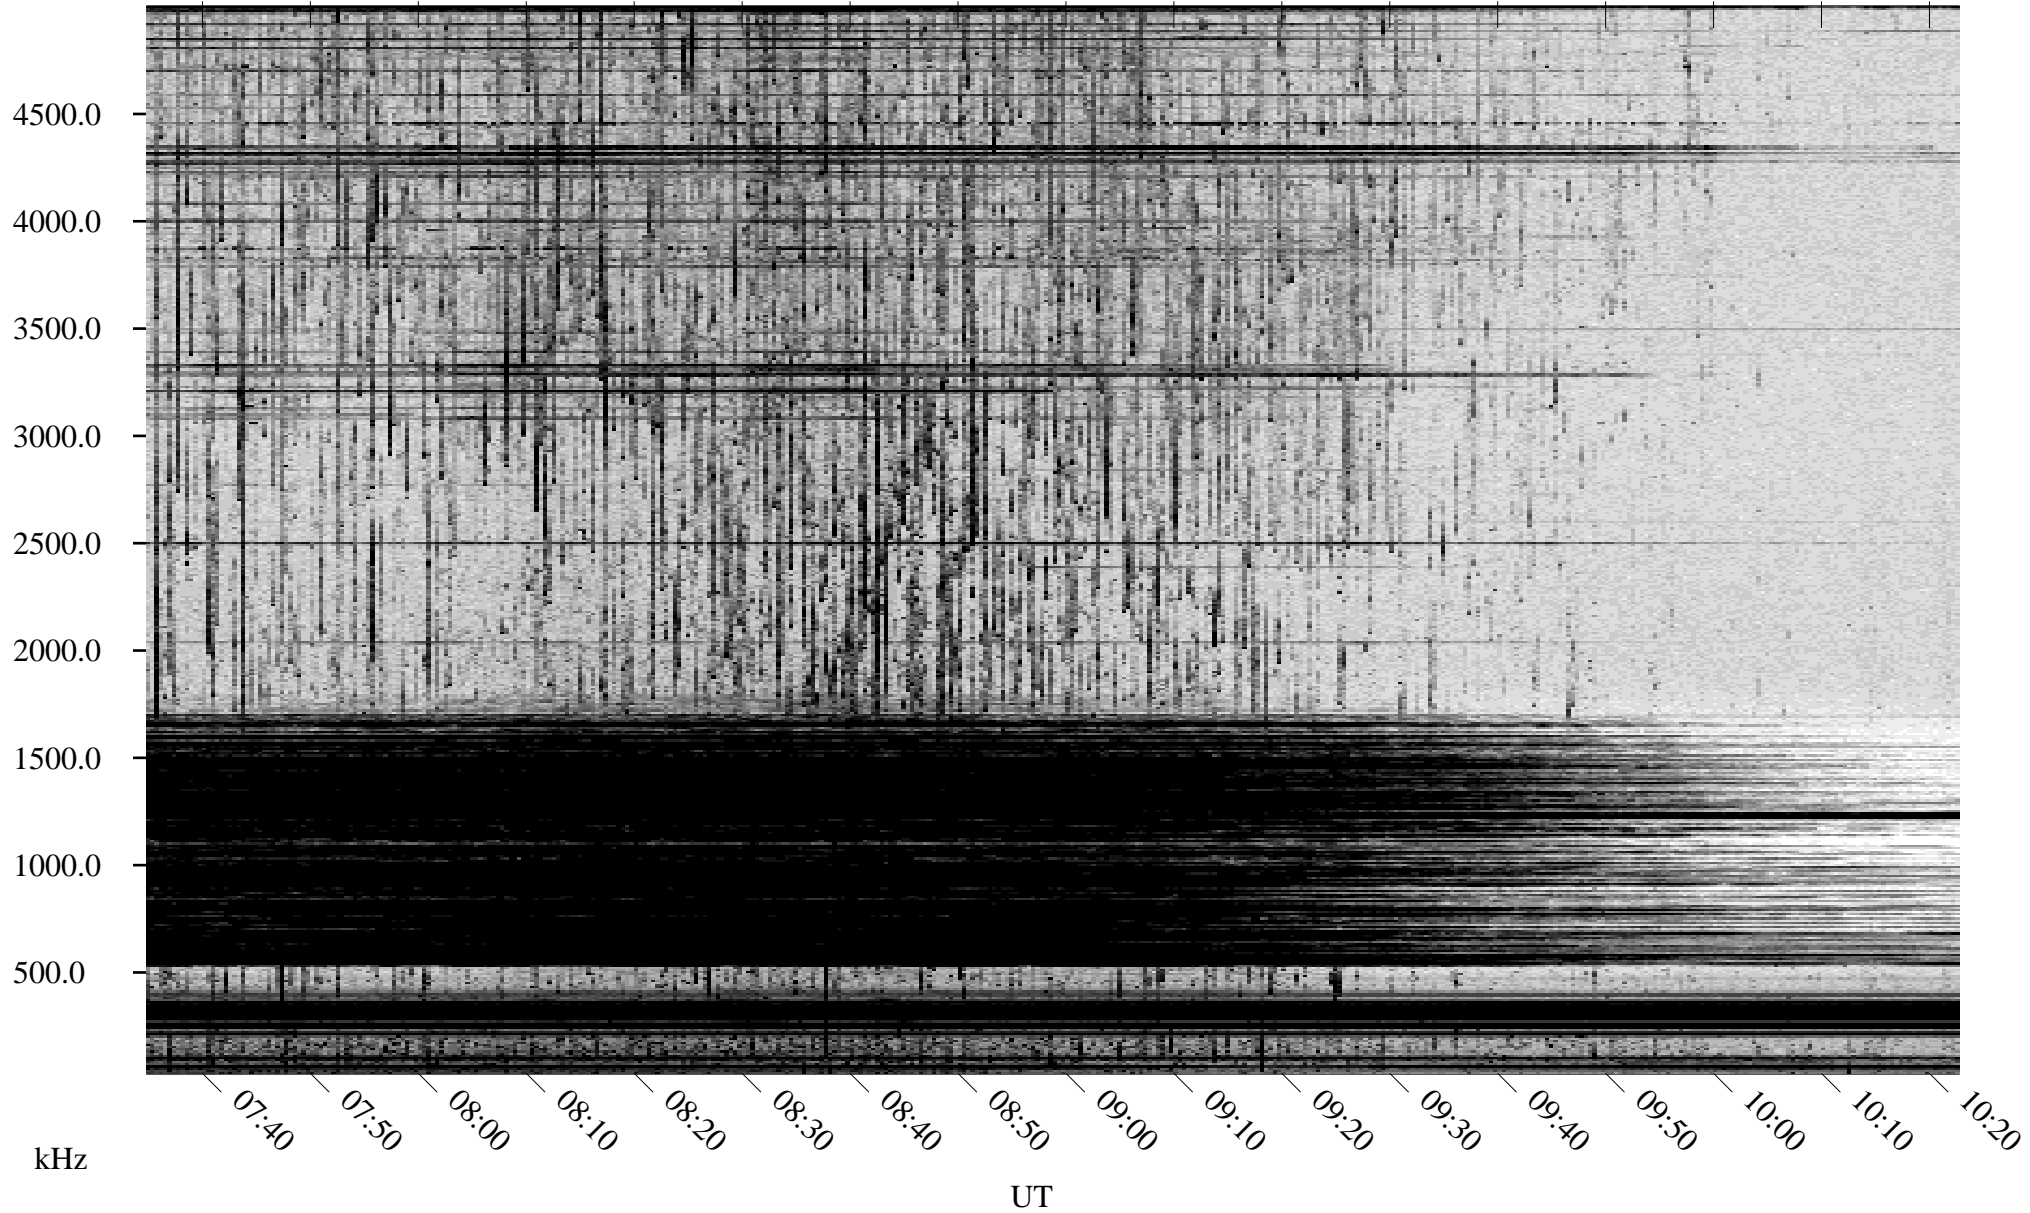

# 05/20/2001 Churchill, Manitoba

Linear Scale    Black = 161    White = 15

ch01139l.r01m max\_12

Page 4

# 05/20/2001 Churchill, Manitoba

Linear Scale    Black = 161    White = 15

ch01139l.r01m max\_12

Page 5