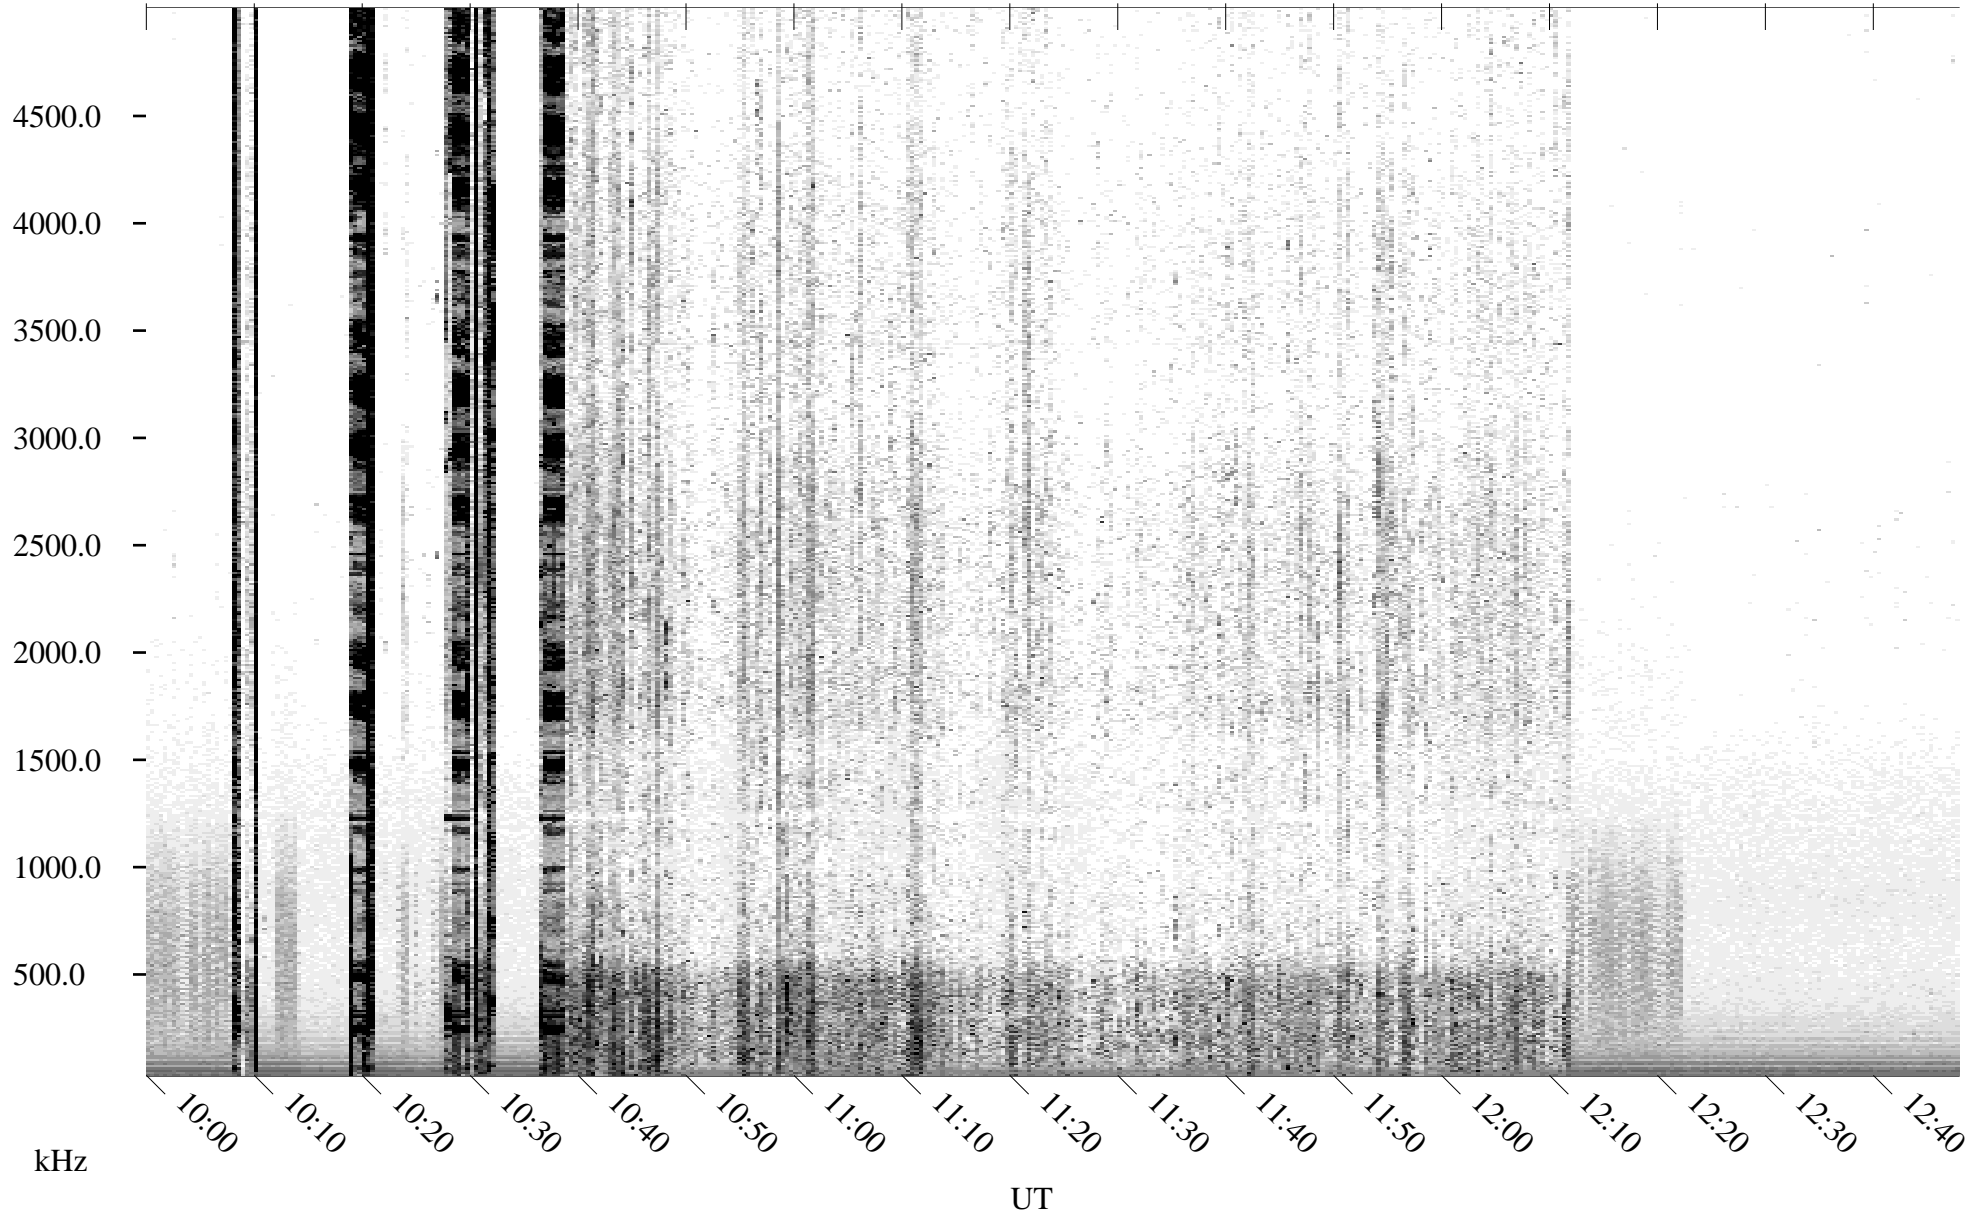

05/20/2001 Churchill, Manitoba

Linear Scale Black = 161 White = 15

ch01140l.r00m max_12

Page 1

05/20/2001 Churchill, Manitoba

Linear Scale Black = 161 White = 15

ch01140l.r00m max_12

Page 2

05/21/2001 Churchill, Manitoba

Linear Scale Black = 161 White = 15

ch01140l.r00m max_12

Page 3

05/21/2001 Churchill, Manitoba

Linear Scale Black = 161 White = 15

ch01140l.r00m max_12

Page 4

05/21/2001 Churchill, Manitoba

Linear Scale Black = 161 White = 15

ch01140l.r00m max_12

Page 5

05/21/2001 Churchill, Manitoba

Linear Scale Black = 161 White = 15

ch01140l.r00m max_12

Page 6

05/21/2001 Churchill, Manitoba

Linear Scale

Black = 161

White = 15

ch01140l.r00m max_12

Page 7

05/21/2001 Churchill, Manitoba

Linear Scale