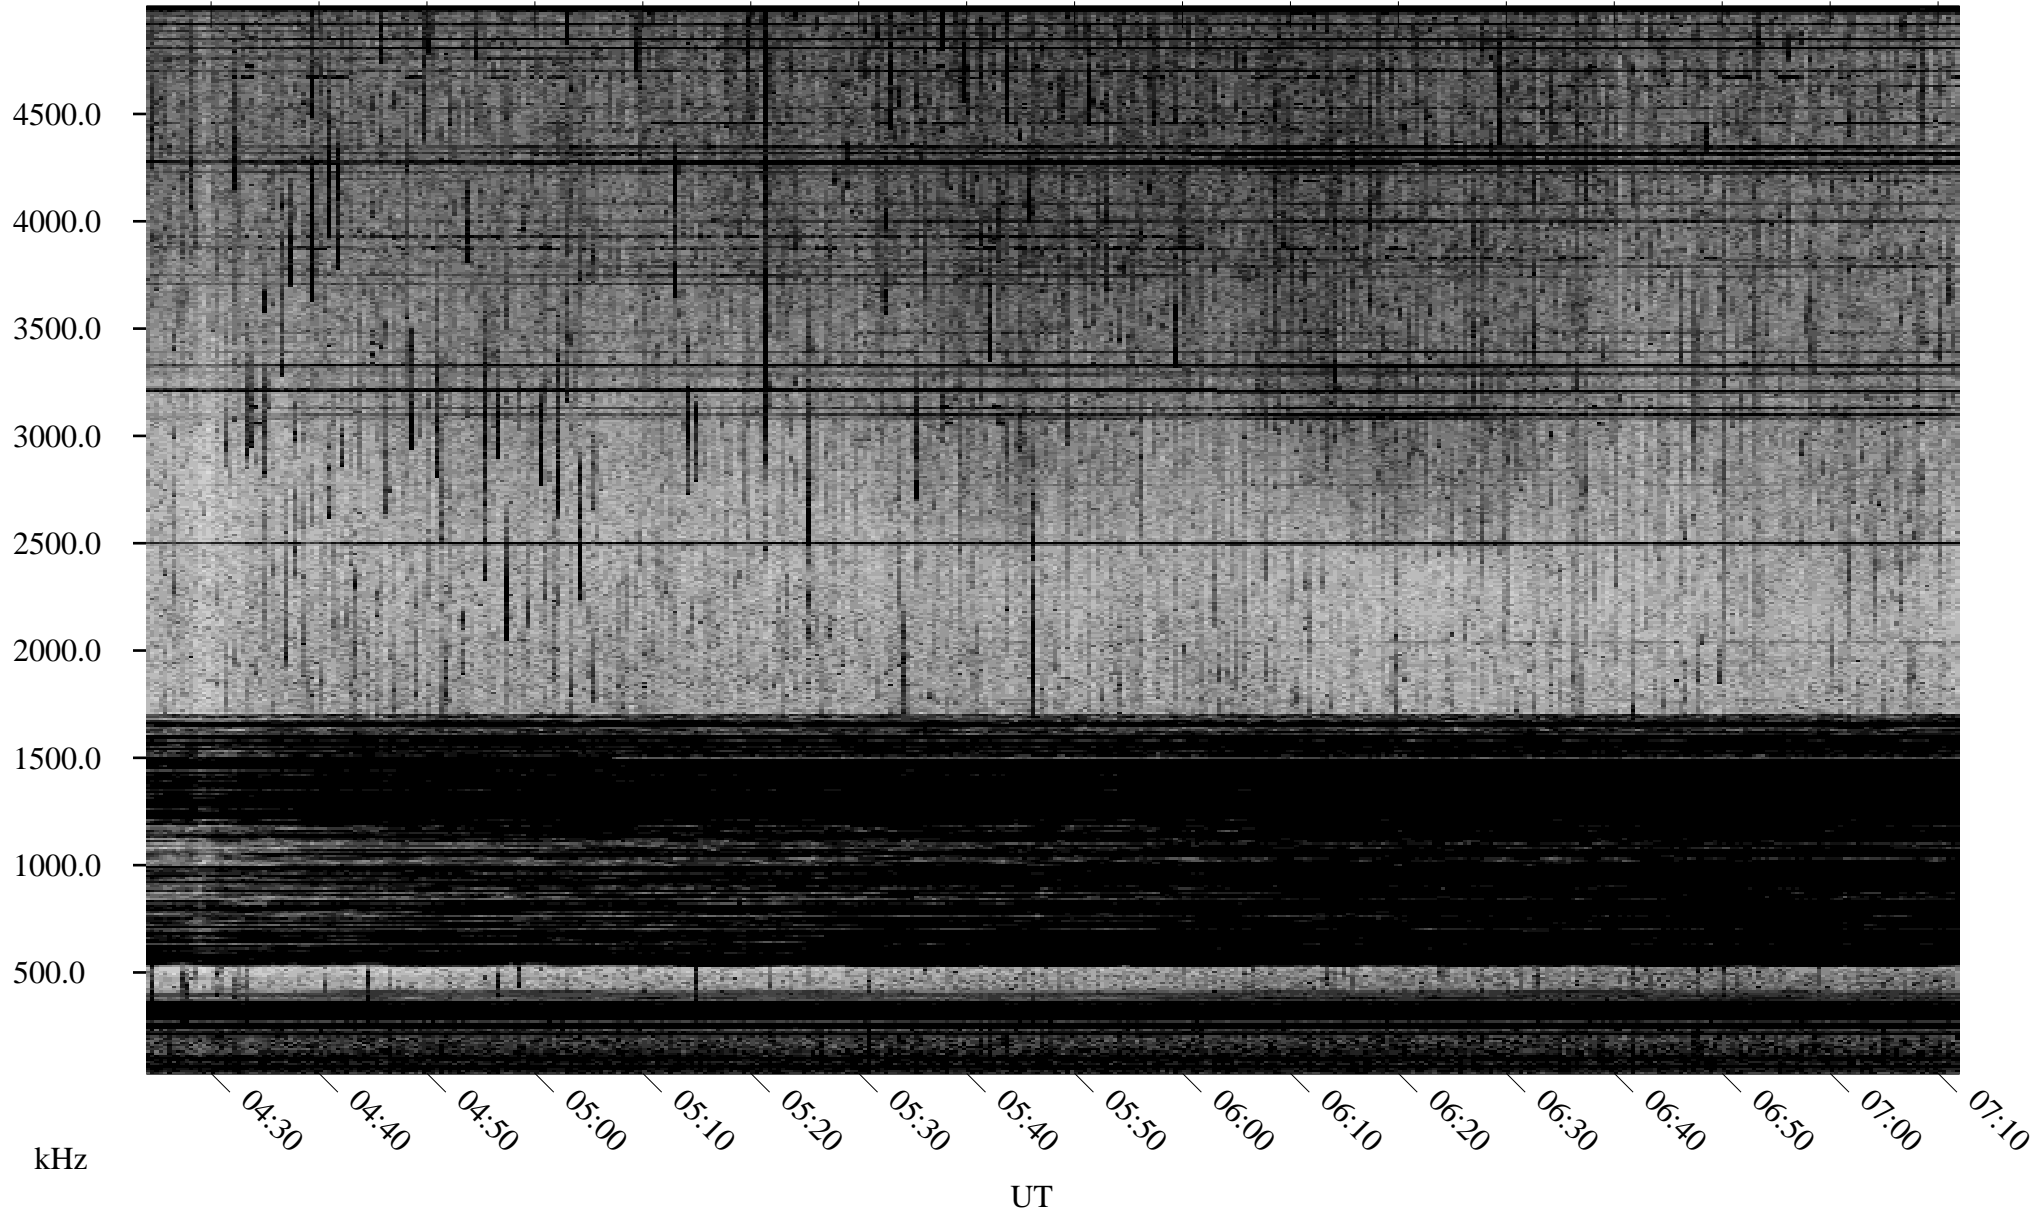

05/20/2001 Churchill, Manitoba

Linear Scale Black = 161 White = 15

ch01140l.r00m max_12

Page 1

05/20/2001 Churchill, Manitoba

Linear Scale Black = 161 White = 15

ch01140l.r00m max_12

Page 2

05/21/2001 Churchill, Manitoba

Linear Scale Black = 161 White = 15

ch01140l.r00m max_12

Page 3

05/21/2001 Churchill, Manitoba

Linear Scale Black = 161 White = 15

ch01140l.r00m max_12

Page 4

05/21/2001 Churchill, Manitoba

Linear Scale Black = 161 White = 15

ch01140l.r00m max_12

Page 5

05/21/2001 Churchill, Manitoba

Linear Scale Black = 161 White = 15

ch01140l.r00m max_12

Page 6

05/21/2001 Churchill, Manitoba

Linear Scale

Black = 161

White = 15

ch01140l.r00m max_12

Page 7

05/21/2001 Churchill, Manitoba

Linear Scale