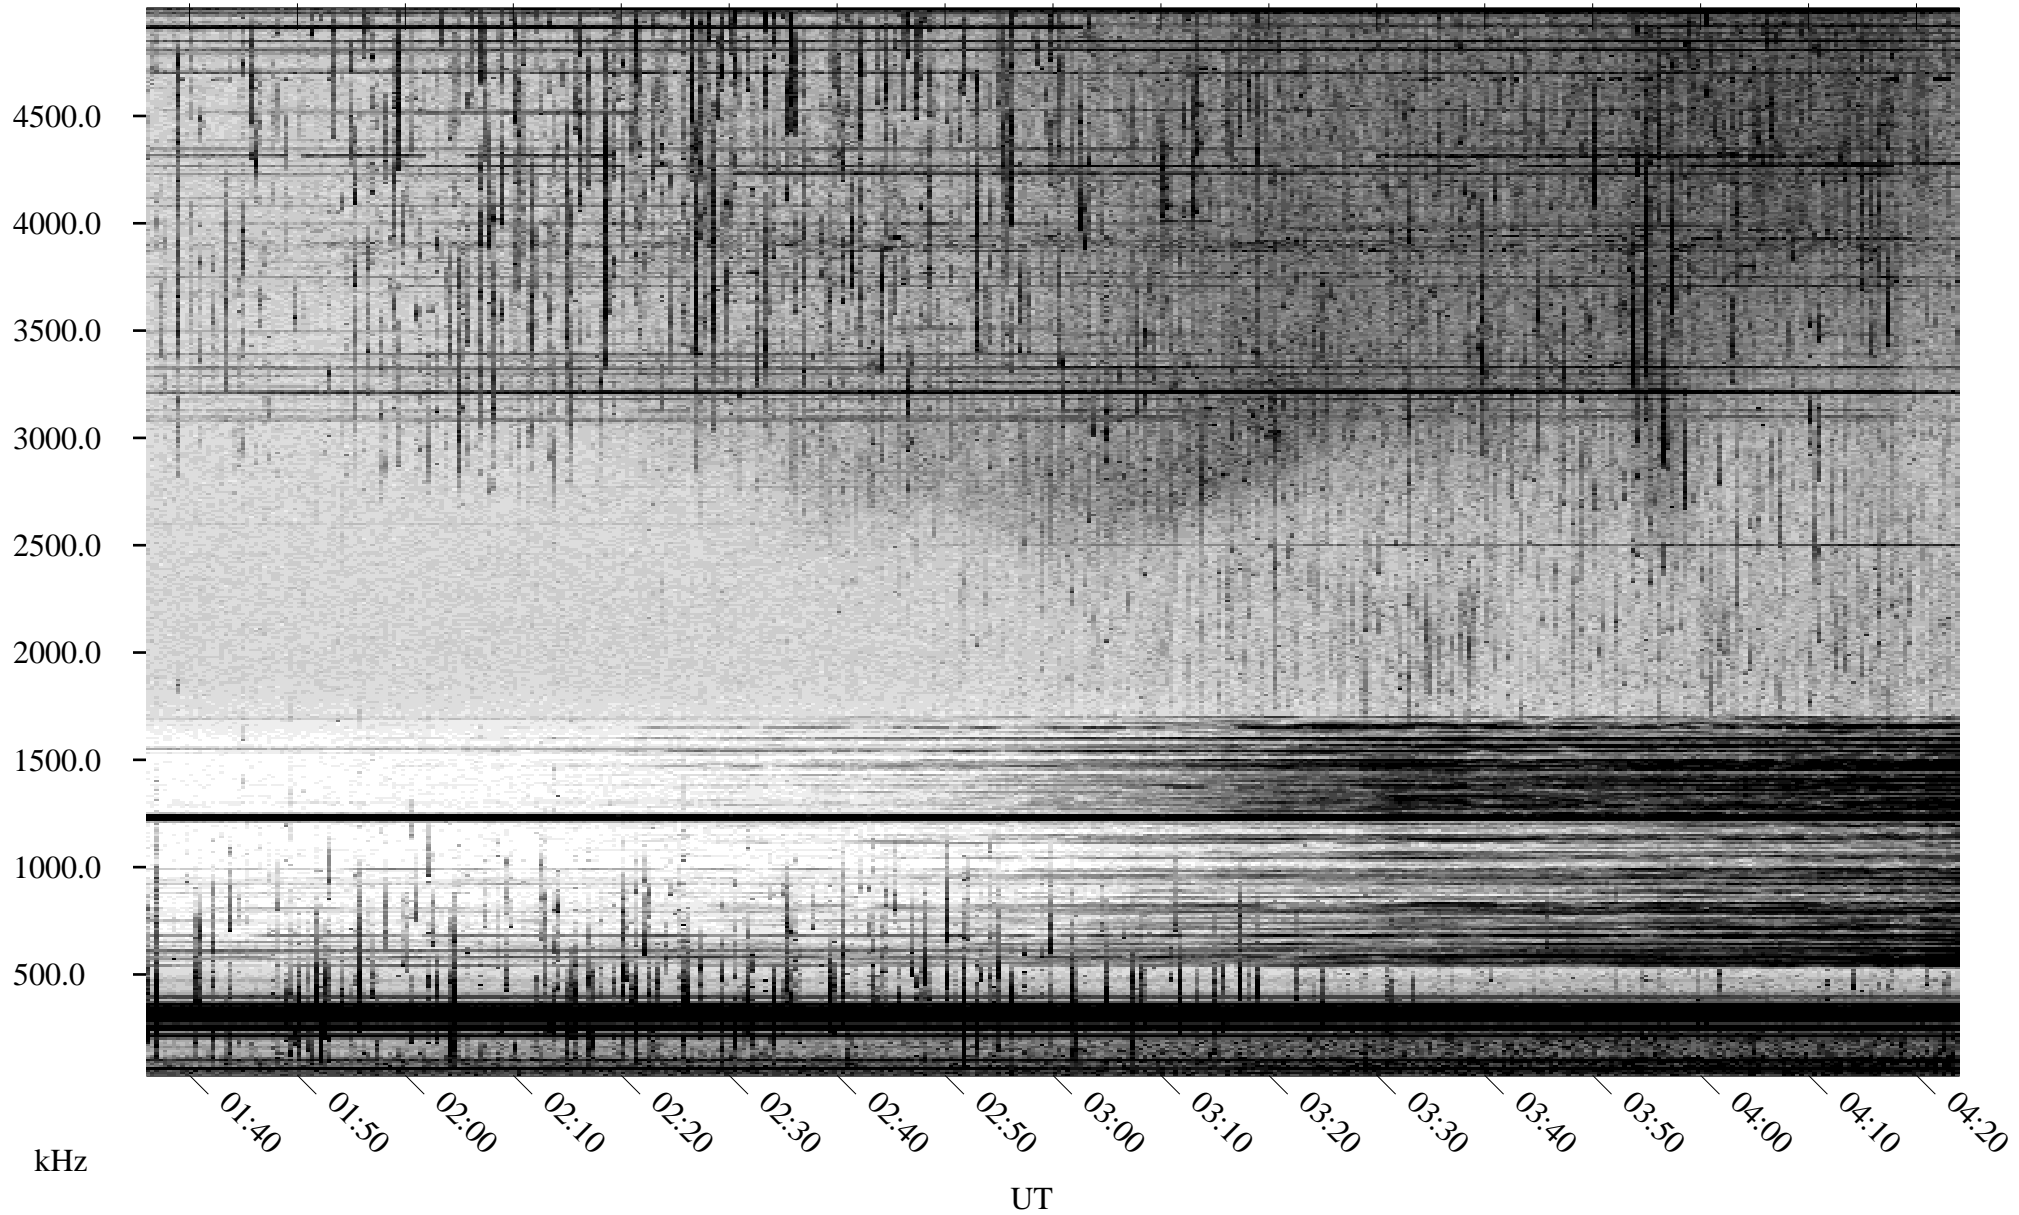

05/20/2001 Churchill, Manitoba

Linear Scale Black = 161 White = 15

ch01140l.r00m max_12

Page 1

05/20/2001 Churchill, Manitoba

Linear Scale Black = 161 White = 15

ch01140l.r00m max_12

Page 2

05/21/2001 Churchill, Manitoba

Linear Scale Black = 161 White = 15

ch01140l.r00m max_12

Page 3

05/21/2001 Churchill, Manitoba

Linear Scale Black = 161 White = 15

ch01140l.r00m max_12

Page 4

05/21/2001 Churchill, Manitoba

Linear Scale Black = 161 White = 15

ch01140l.r00m max_12

Page 5

05/21/2001 Churchill, Manitoba

Linear Scale Black = 161 White = 15

ch01140l.r00m max_12

Page 6

05/21/2001 Churchill, Manitoba

Linear Scale

Black = 161

White = 15

ch01140l.r00m max_12

Page 7

05/21/2001 Churchill, Manitoba

Linear Scale