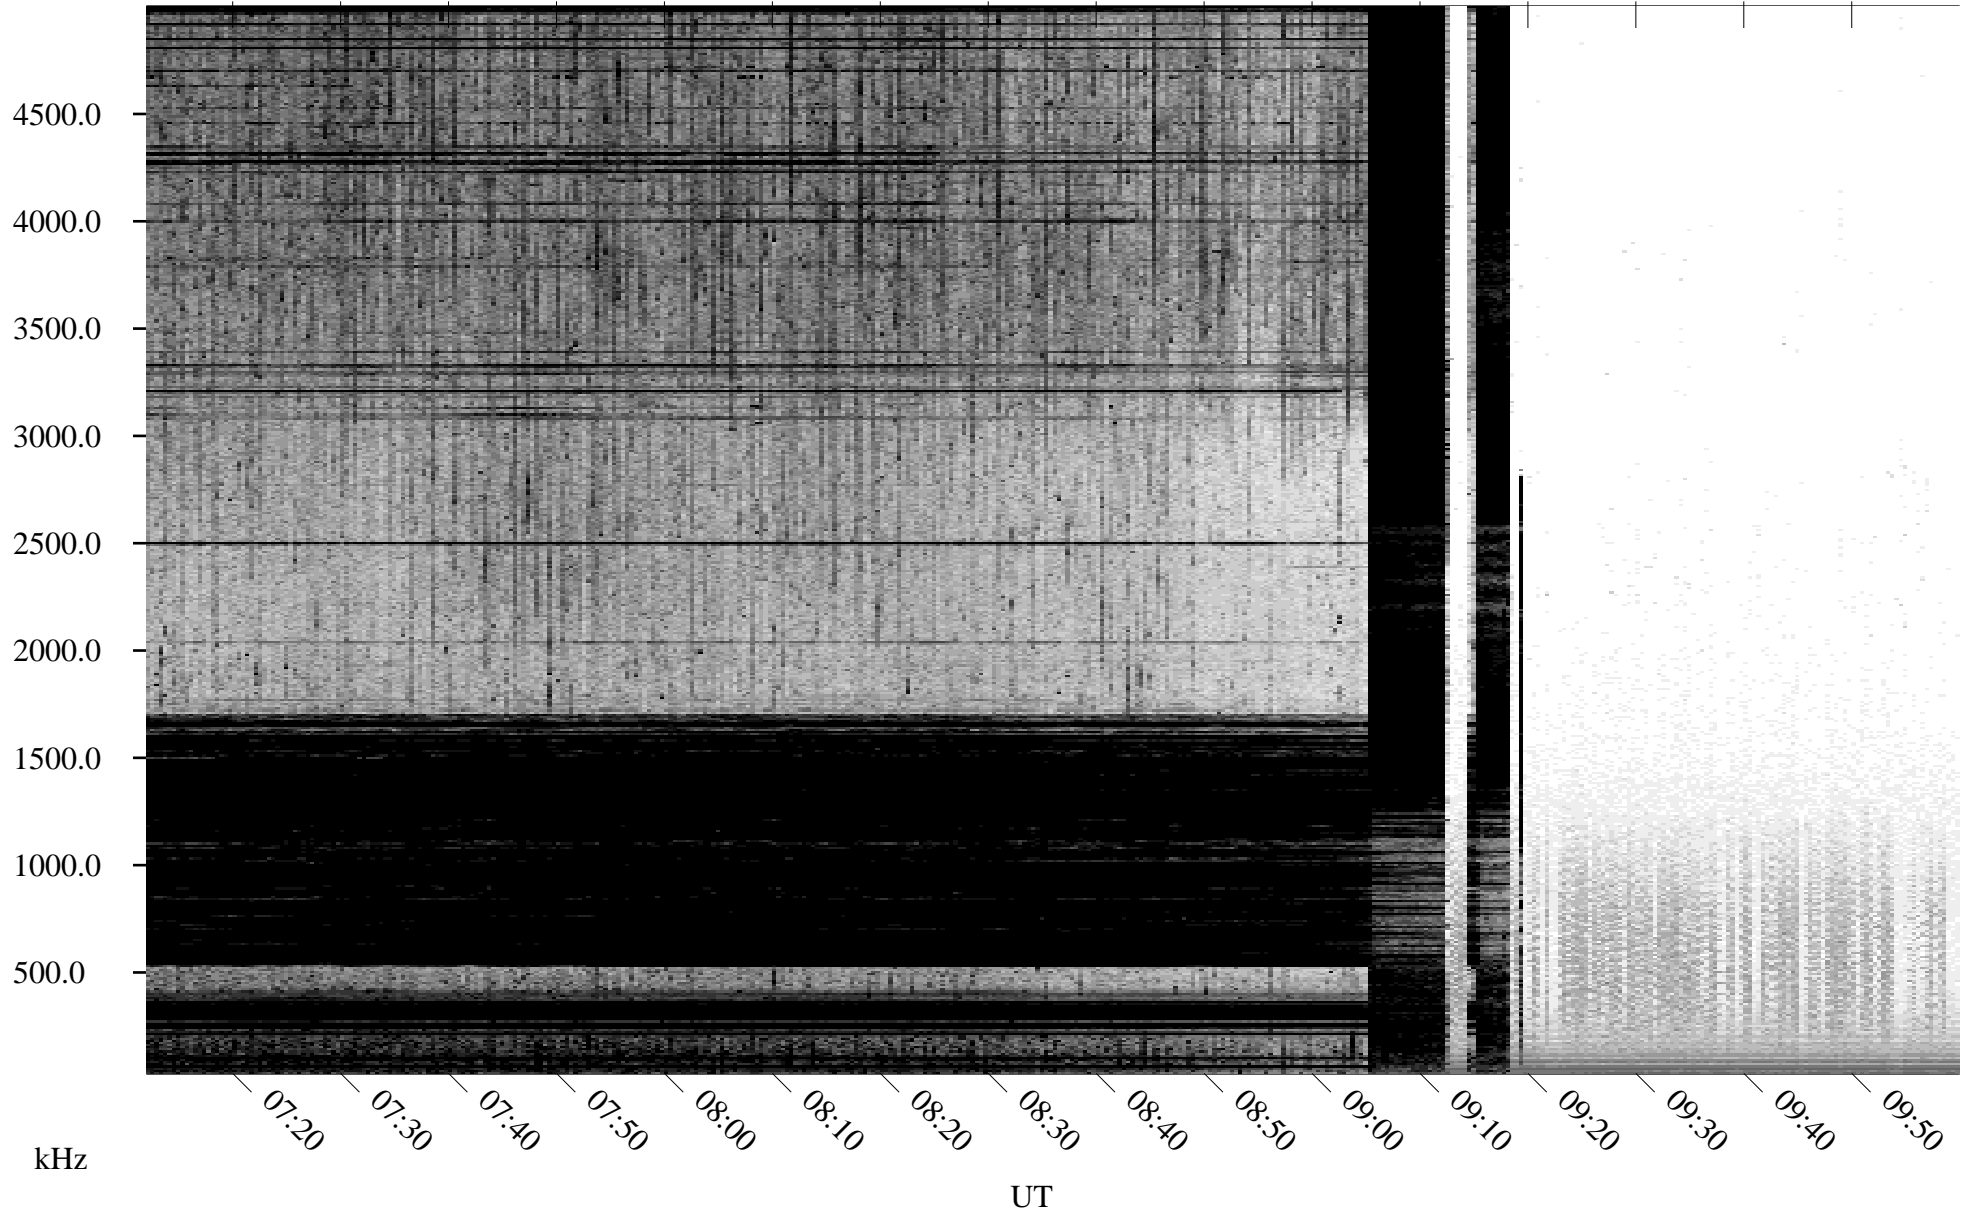

05/20/2001 Churchill, Manitoba

Linear Scale Black = 161 White = 15

ch01140l.r00m max_12

Page 1

05/20/2001 Churchill, Manitoba

Linear Scale Black = 161 White = 15

ch01140l.r00m max_12

Page 2

05/21/2001 Churchill, Manitoba

Linear Scale Black = 161 White = 15

ch01140l.r00m max_12

Page 3

05/21/2001 Churchill, Manitoba

Linear Scale Black = 161 White = 15

ch01140l.r00m max_12

Page 4

05/21/2001 Churchill, Manitoba

Linear Scale Black = 161 White = 15

ch01140l.r00m max_12

Page 5

05/21/2001 Churchill, Manitoba

Linear Scale Black = 161 White = 15

ch01140l.r00m max_12

Page 6

05/21/2001 Churchill, Manitoba

Linear Scale

Black = 161

White = 15

ch01140l.r00m max_12

Page 7

05/21/2001 Churchill, Manitoba

Linear Scale