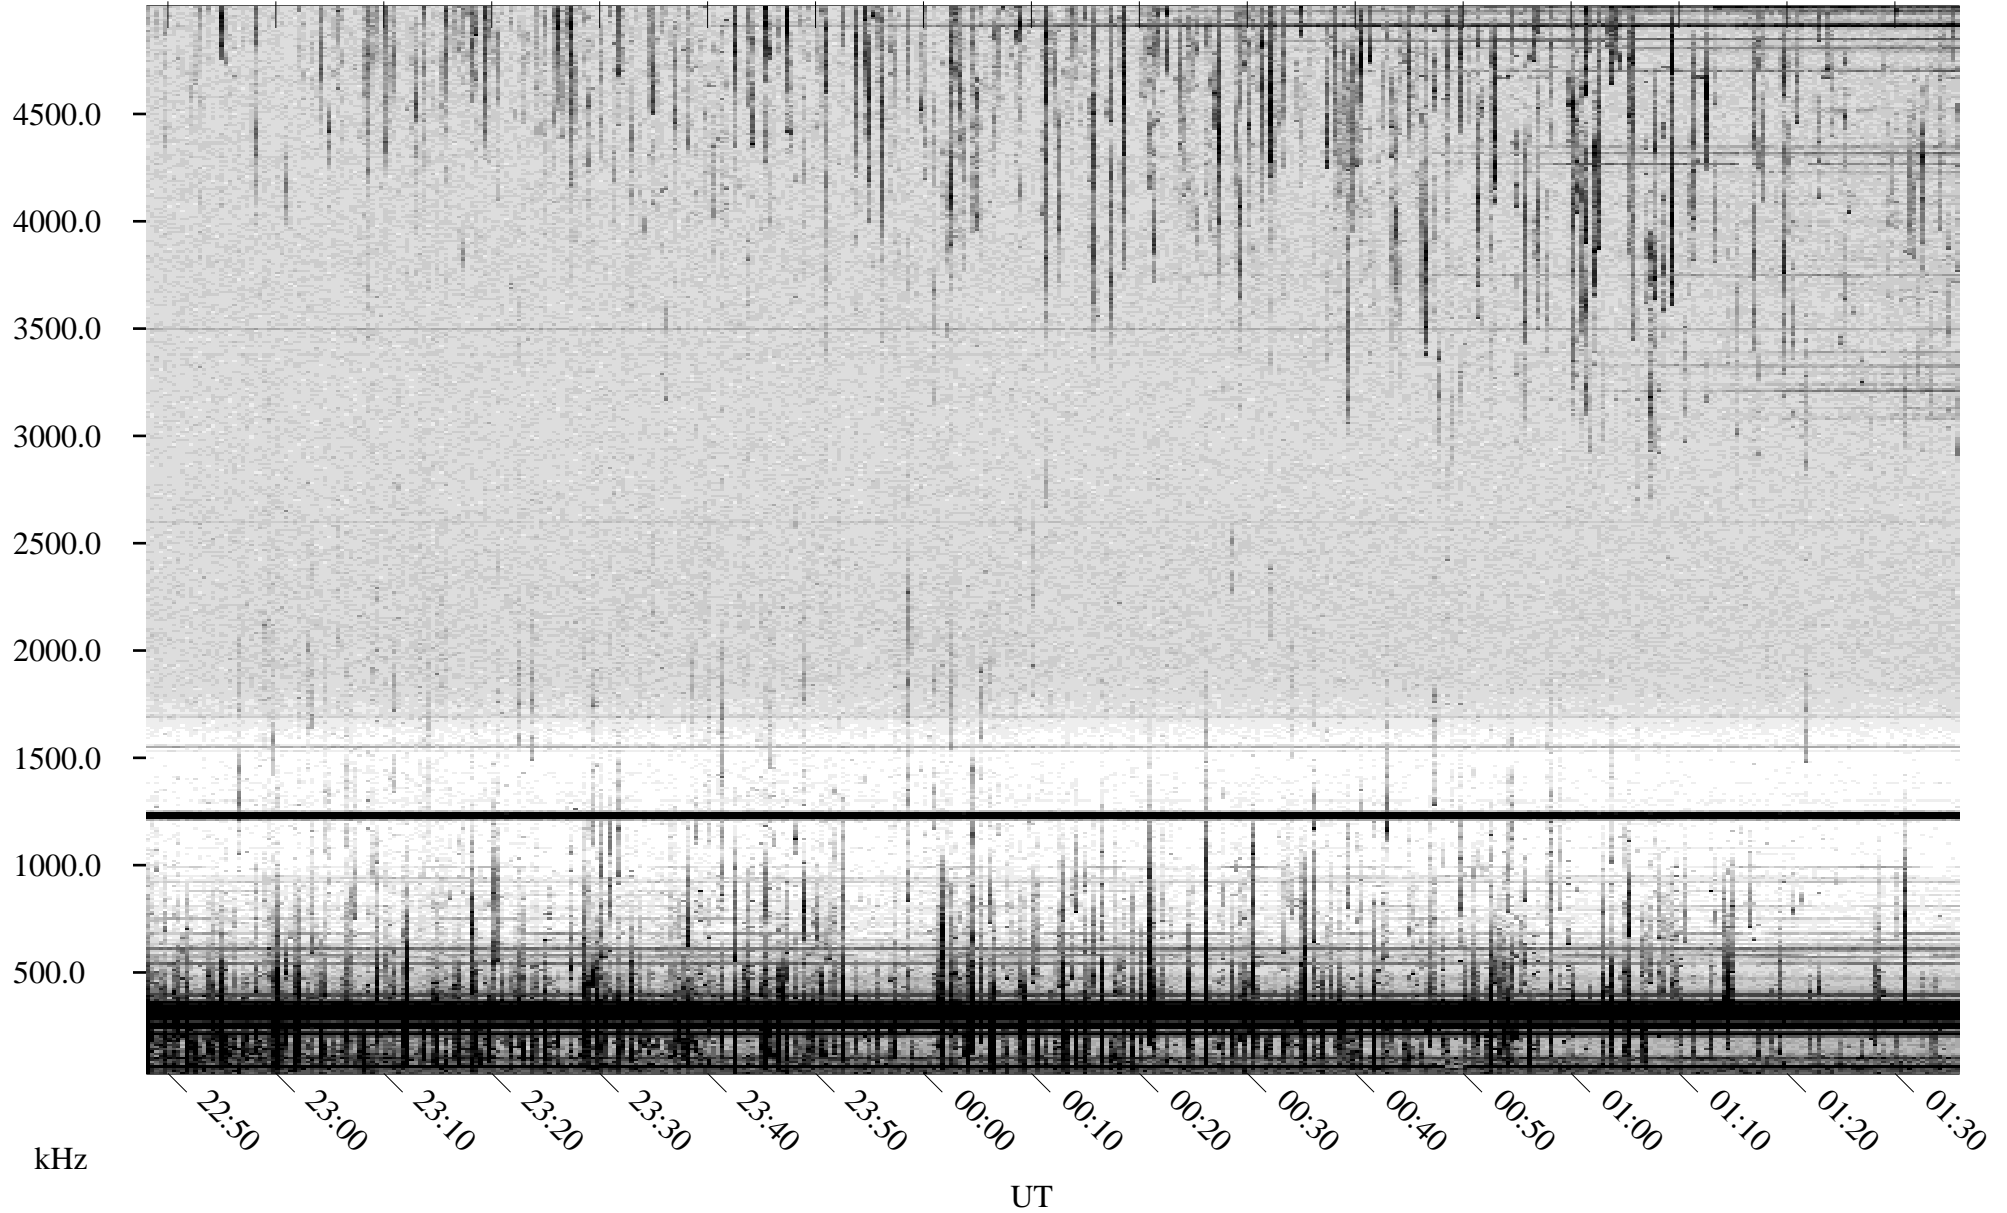

05/20/2001 Churchill, Manitoba

Linear Scale Black = 161 White = 15

ch01140l.r00m max_12

Page 1

05/20/2001 Churchill, Manitoba

Linear Scale Black = 161 White = 15

ch01140l.r00m max_12

Page 2

05/21/2001 Churchill, Manitoba

Linear Scale Black = 161 White = 15

ch01140l.r00m max_12

Page 3

05/21/2001 Churchill, Manitoba

Linear Scale Black = 161 White = 15

ch01140l.r00m max_12

Page 4

05/21/2001 Churchill, Manitoba

Linear Scale Black = 161 White = 15

ch01140l.r00m max_12

Page 5

05/21/2001 Churchill, Manitoba

Linear Scale Black = 161 White = 15

ch01140l.r00m max_12

Page 6

05/21/2001 Churchill, Manitoba

Linear Scale

Black = 161

White = 15

ch01140l.r00m max_12

Page 7

05/21/2001 Churchill, Manitoba

Linear Scale