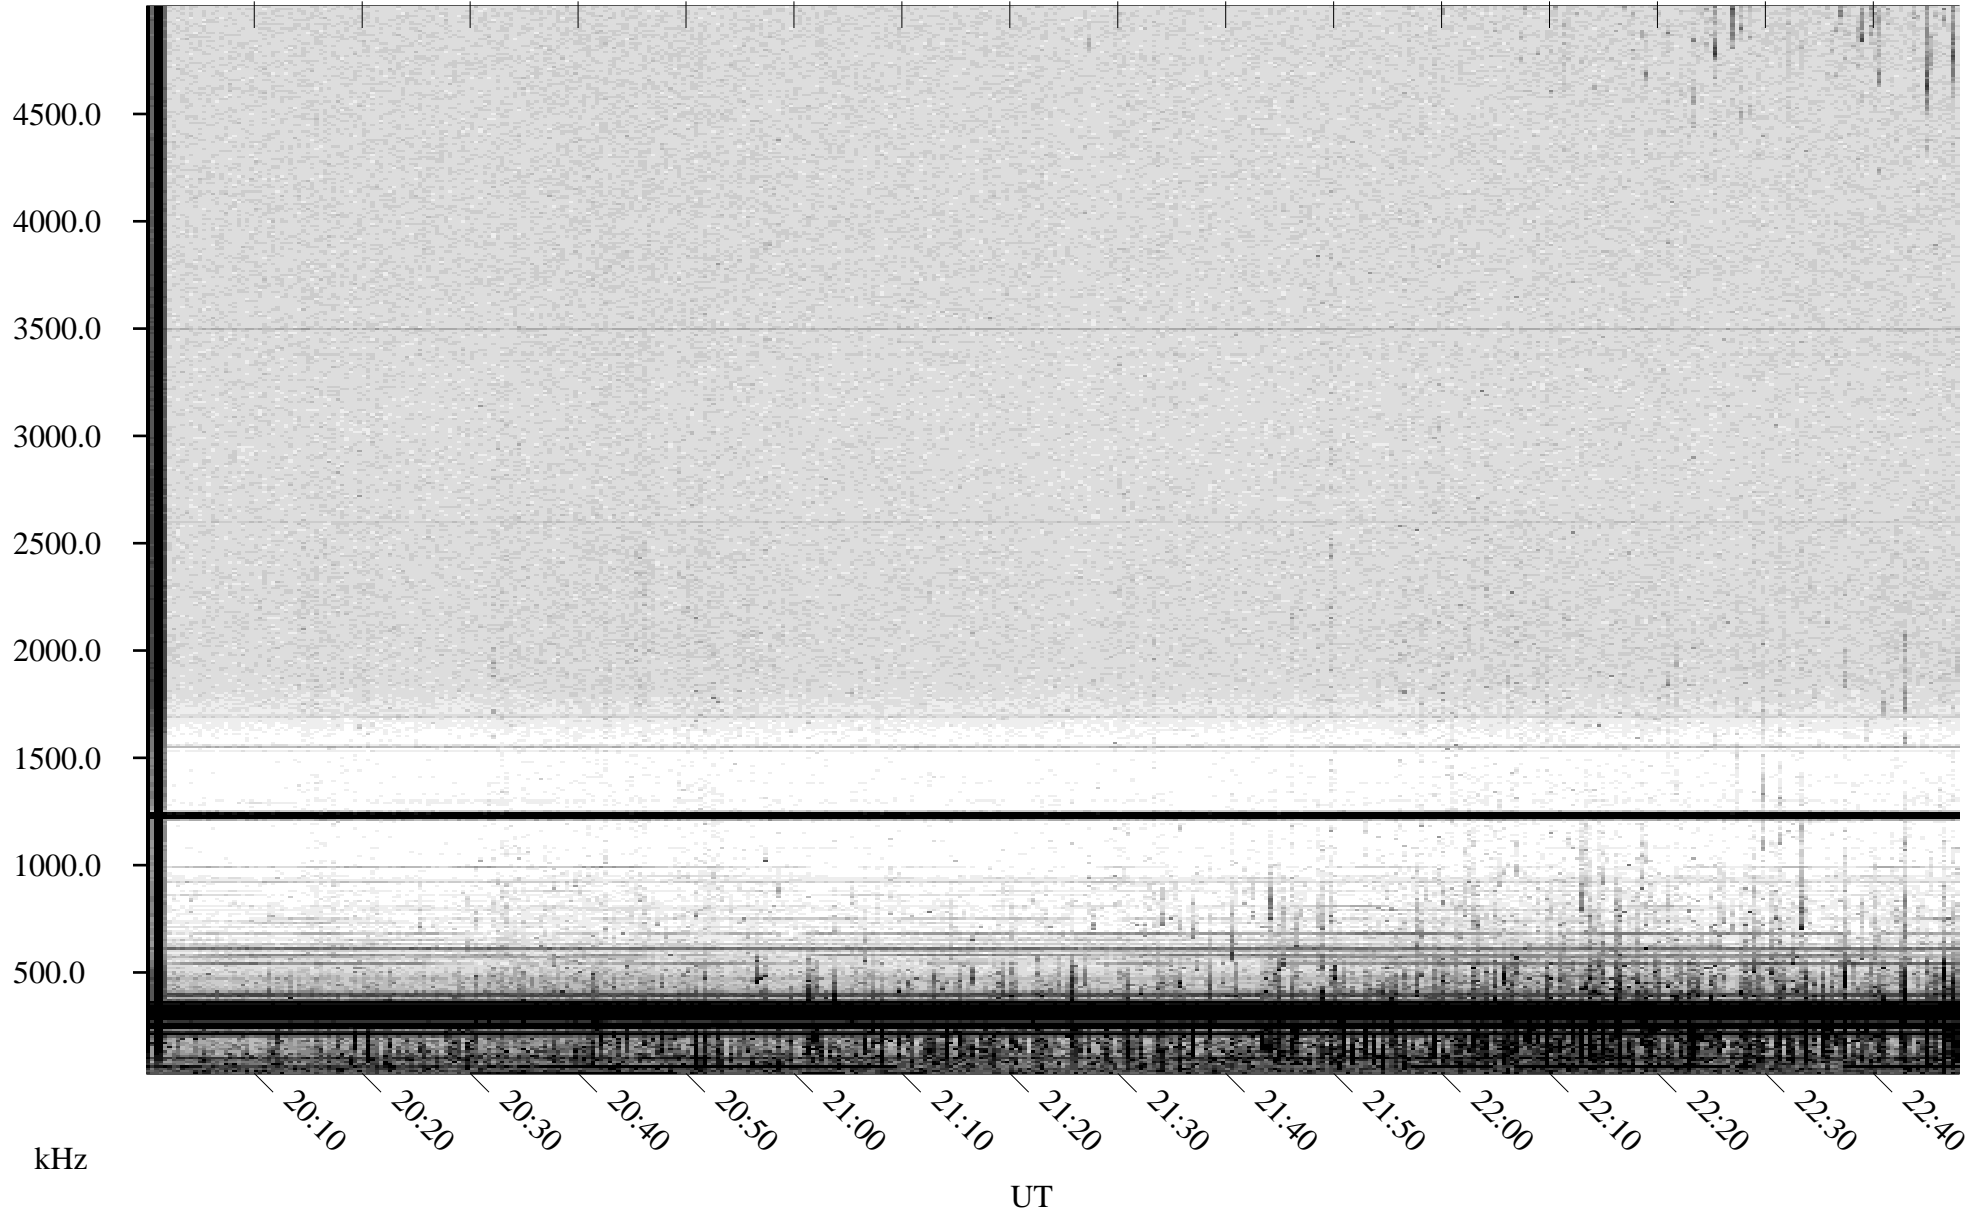

05/20/2001 Churchill, Manitoba

Linear Scale Black = 161 White = 15

ch01140l.r00m max_12

Page 1

05/20/2001 Churchill, Manitoba

Linear Scale Black = 161 White = 15

ch01140l.r00m max_12

Page 2

05/21/2001 Churchill, Manitoba

Linear Scale Black = 161 White = 15

ch01140l.r00m max_12

Page 3

05/21/2001 Churchill, Manitoba

Linear Scale Black = 161 White = 15

ch01140l.r00m max_12

Page 4

05/21/2001 Churchill, Manitoba

Linear Scale Black = 161 White = 15

ch01140l.r00m max_12

Page 5

05/21/2001 Churchill, Manitoba

Linear Scale Black = 161 White = 15

ch01140l.r00m max_12

Page 6

05/21/2001 Churchill, Manitoba

Linear Scale

Black = 161

White = 15

ch01140l.r00m max_12

Page 7

05/21/2001 Churchill, Manitoba

Linear Scale