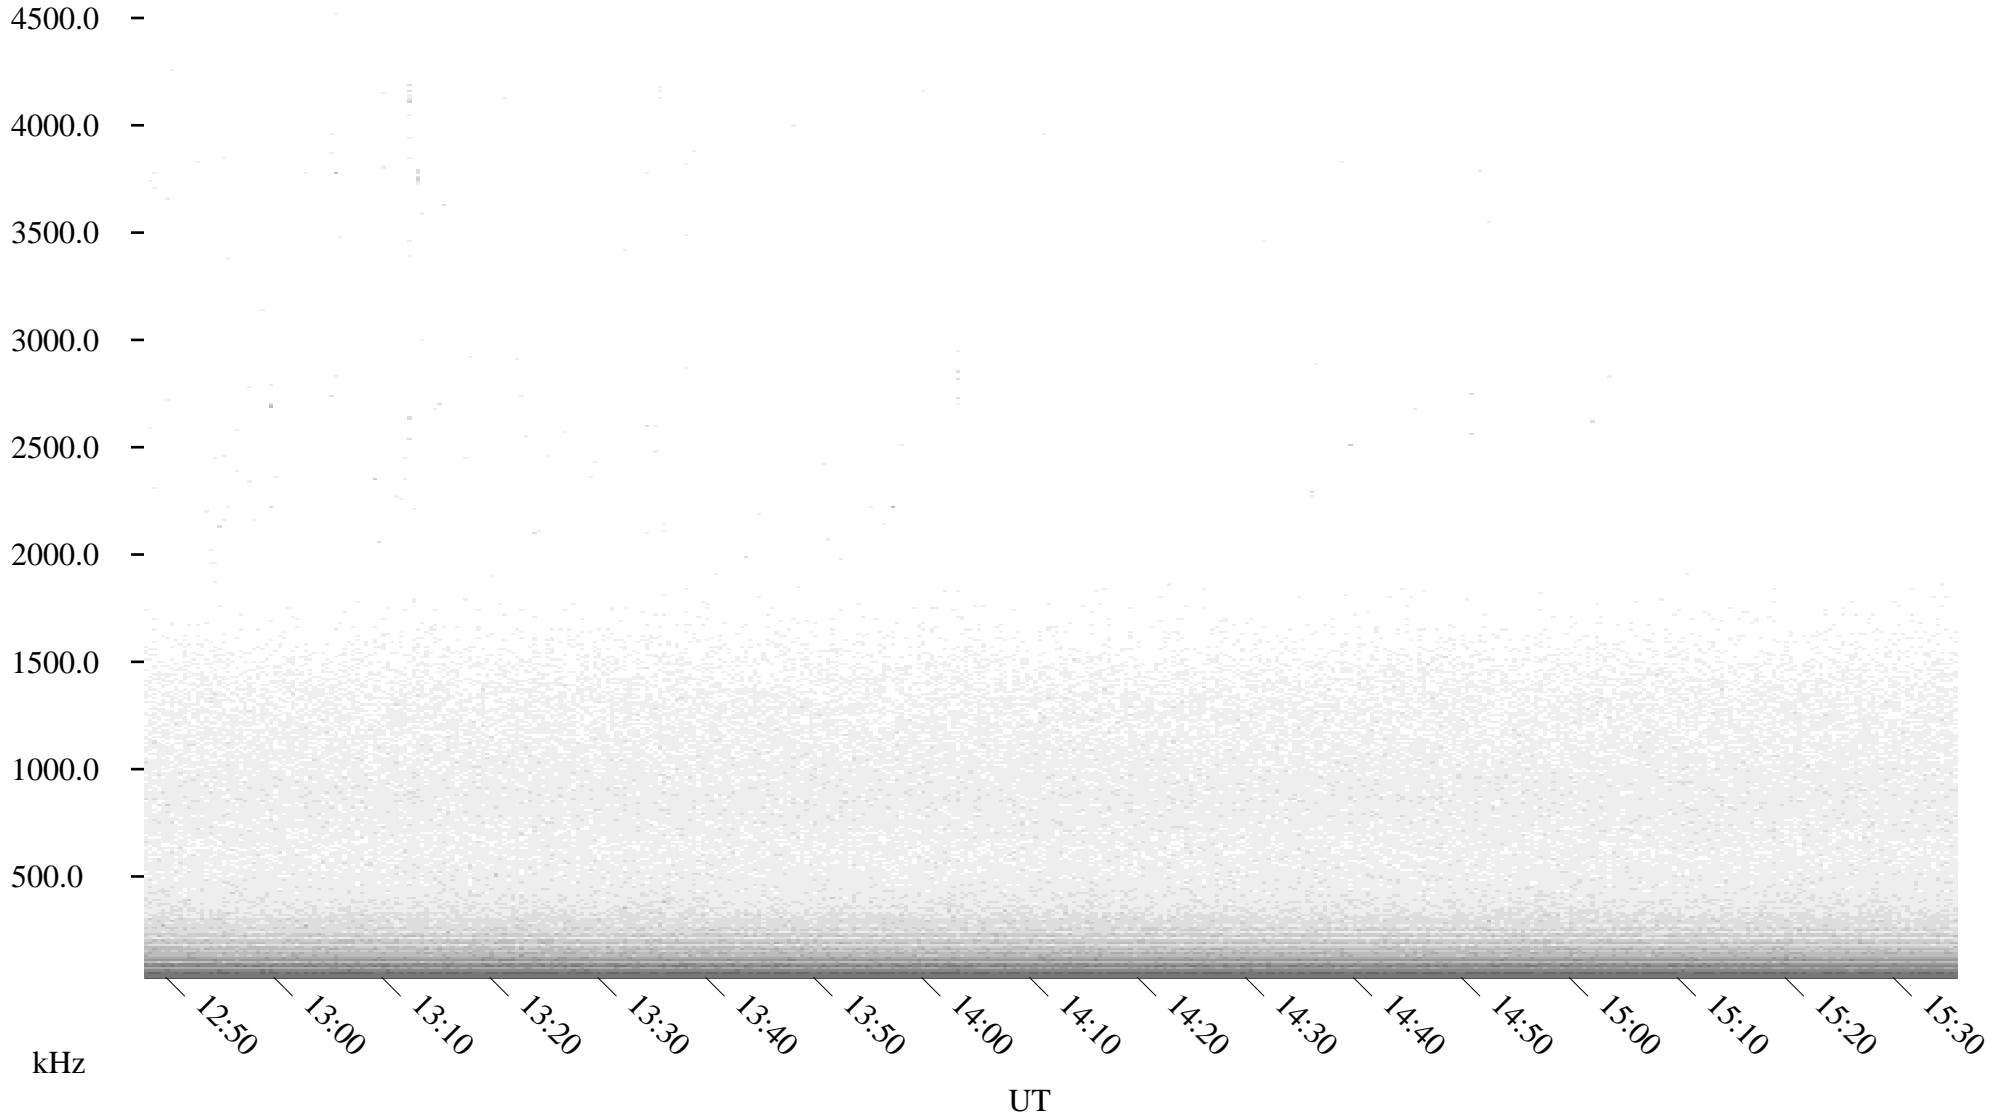

05/21/2001 Churchill, Manitoba

Linear Scale

Black = 161

White = 15

ch01140l.r00m max_12

Page 7

05/21/2001 Churchill, Manitoba

Linear Scale