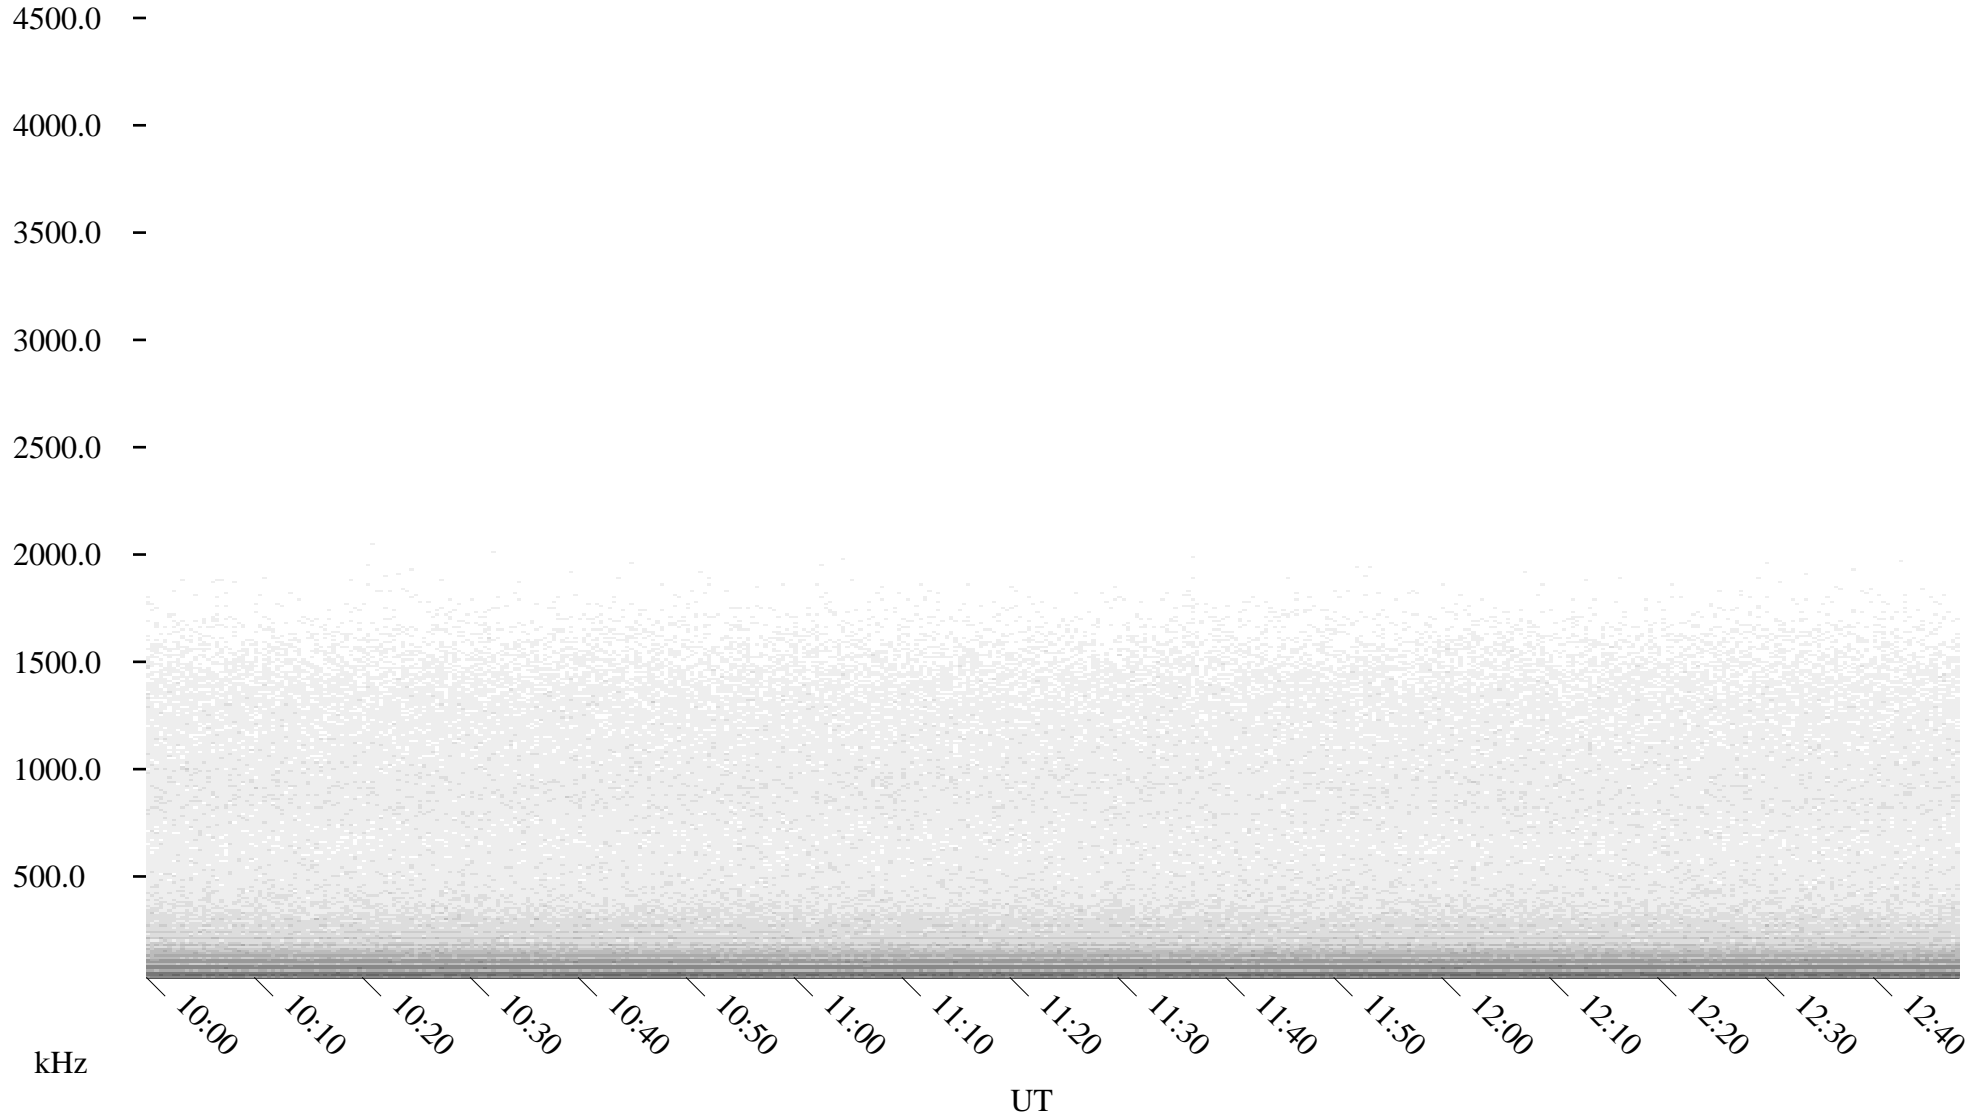

# 05/22/2001 Churchill, Manitoba

Linear Scale

Black = 161

White = 15

ch011411.r00m max\_12

Page 6

# 05/22/2001 Churchill, Manitoba

Linear Scale

Black = 161

White = 15

ch011411.r00m max\_12

Page 7