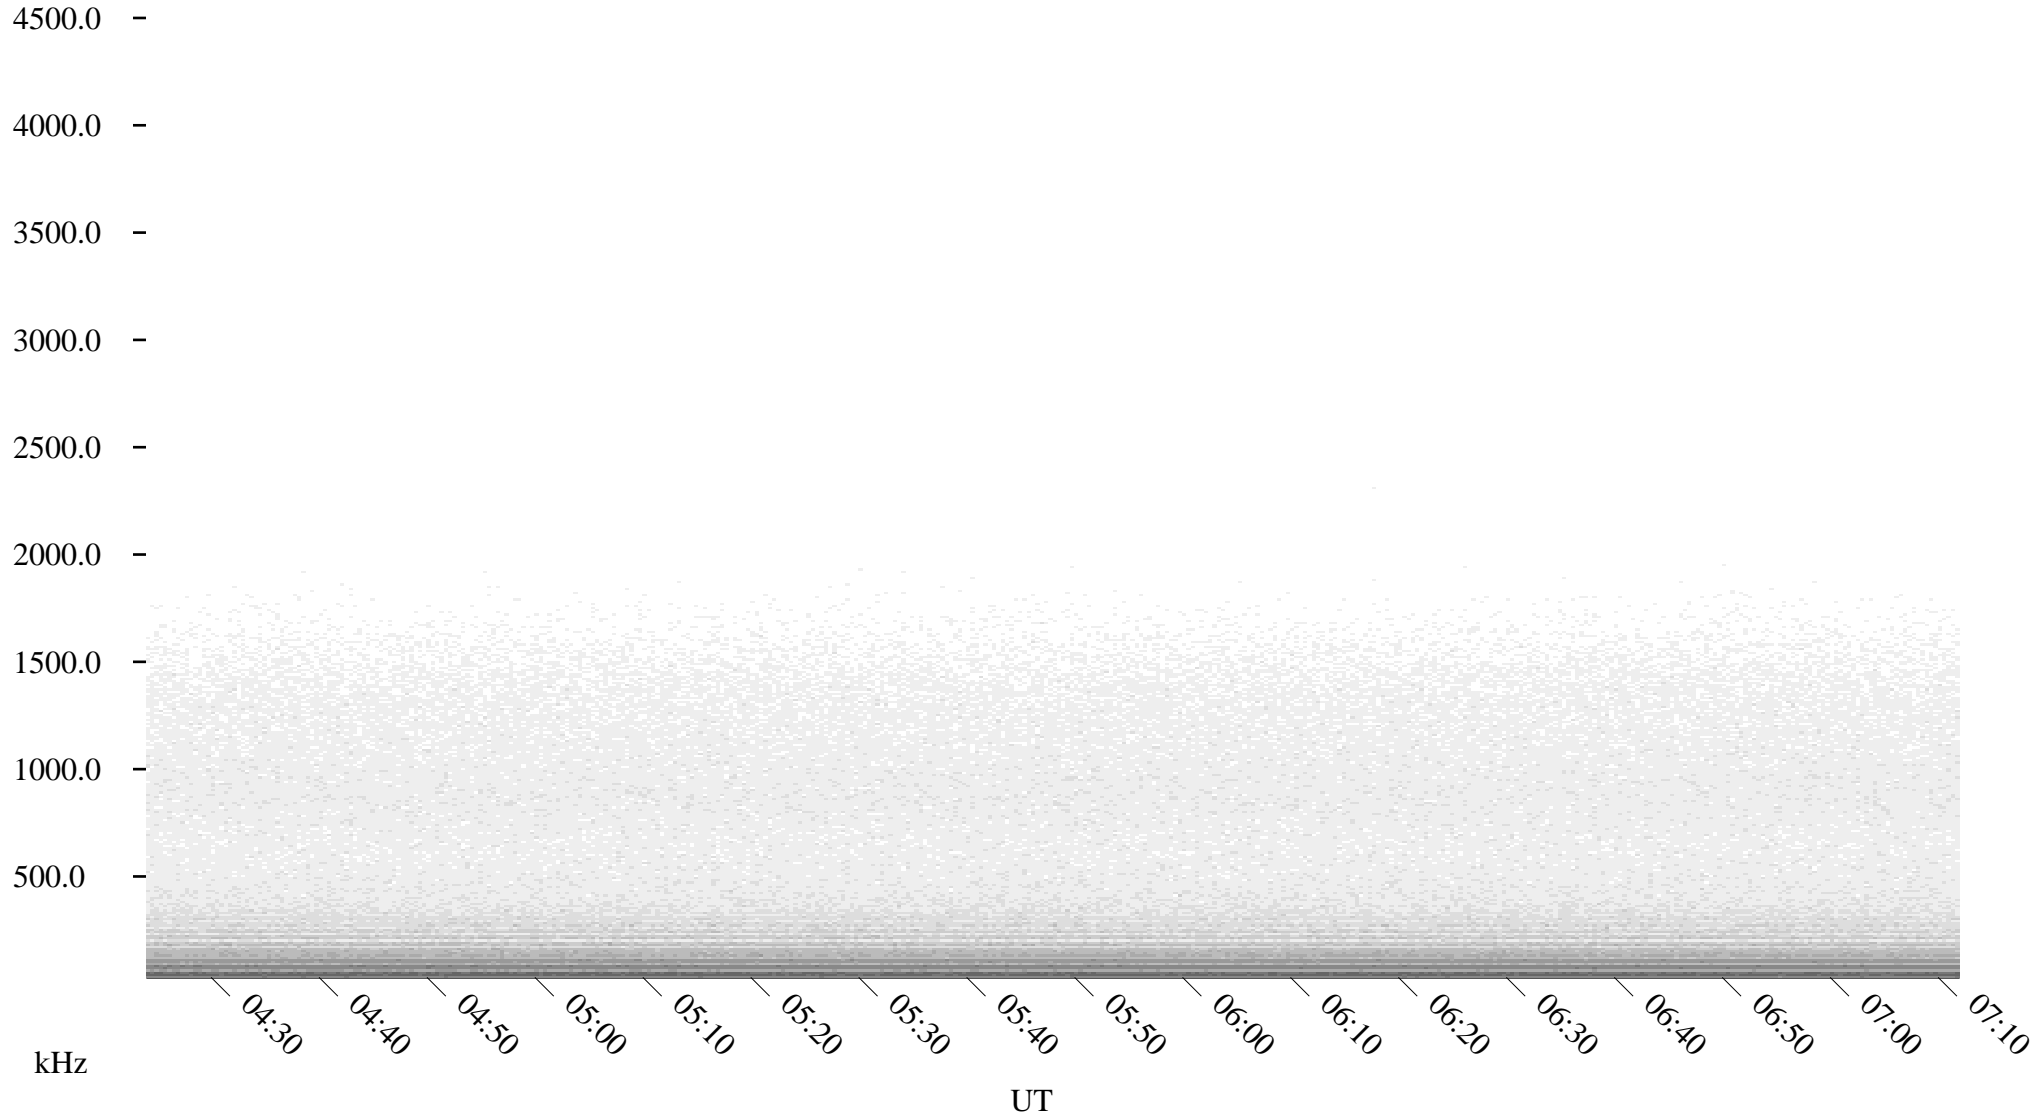

# 05/22/2001 Churchill, Manitoba

Linear Scale

Black = 161

White = 15

ch011411.r00m max\_12

Page 4

# 05/22/2001 Churchill, Manitoba

Linear Scale

Black = 161

White = 15

ch011411.r00m max\_12

Page 5