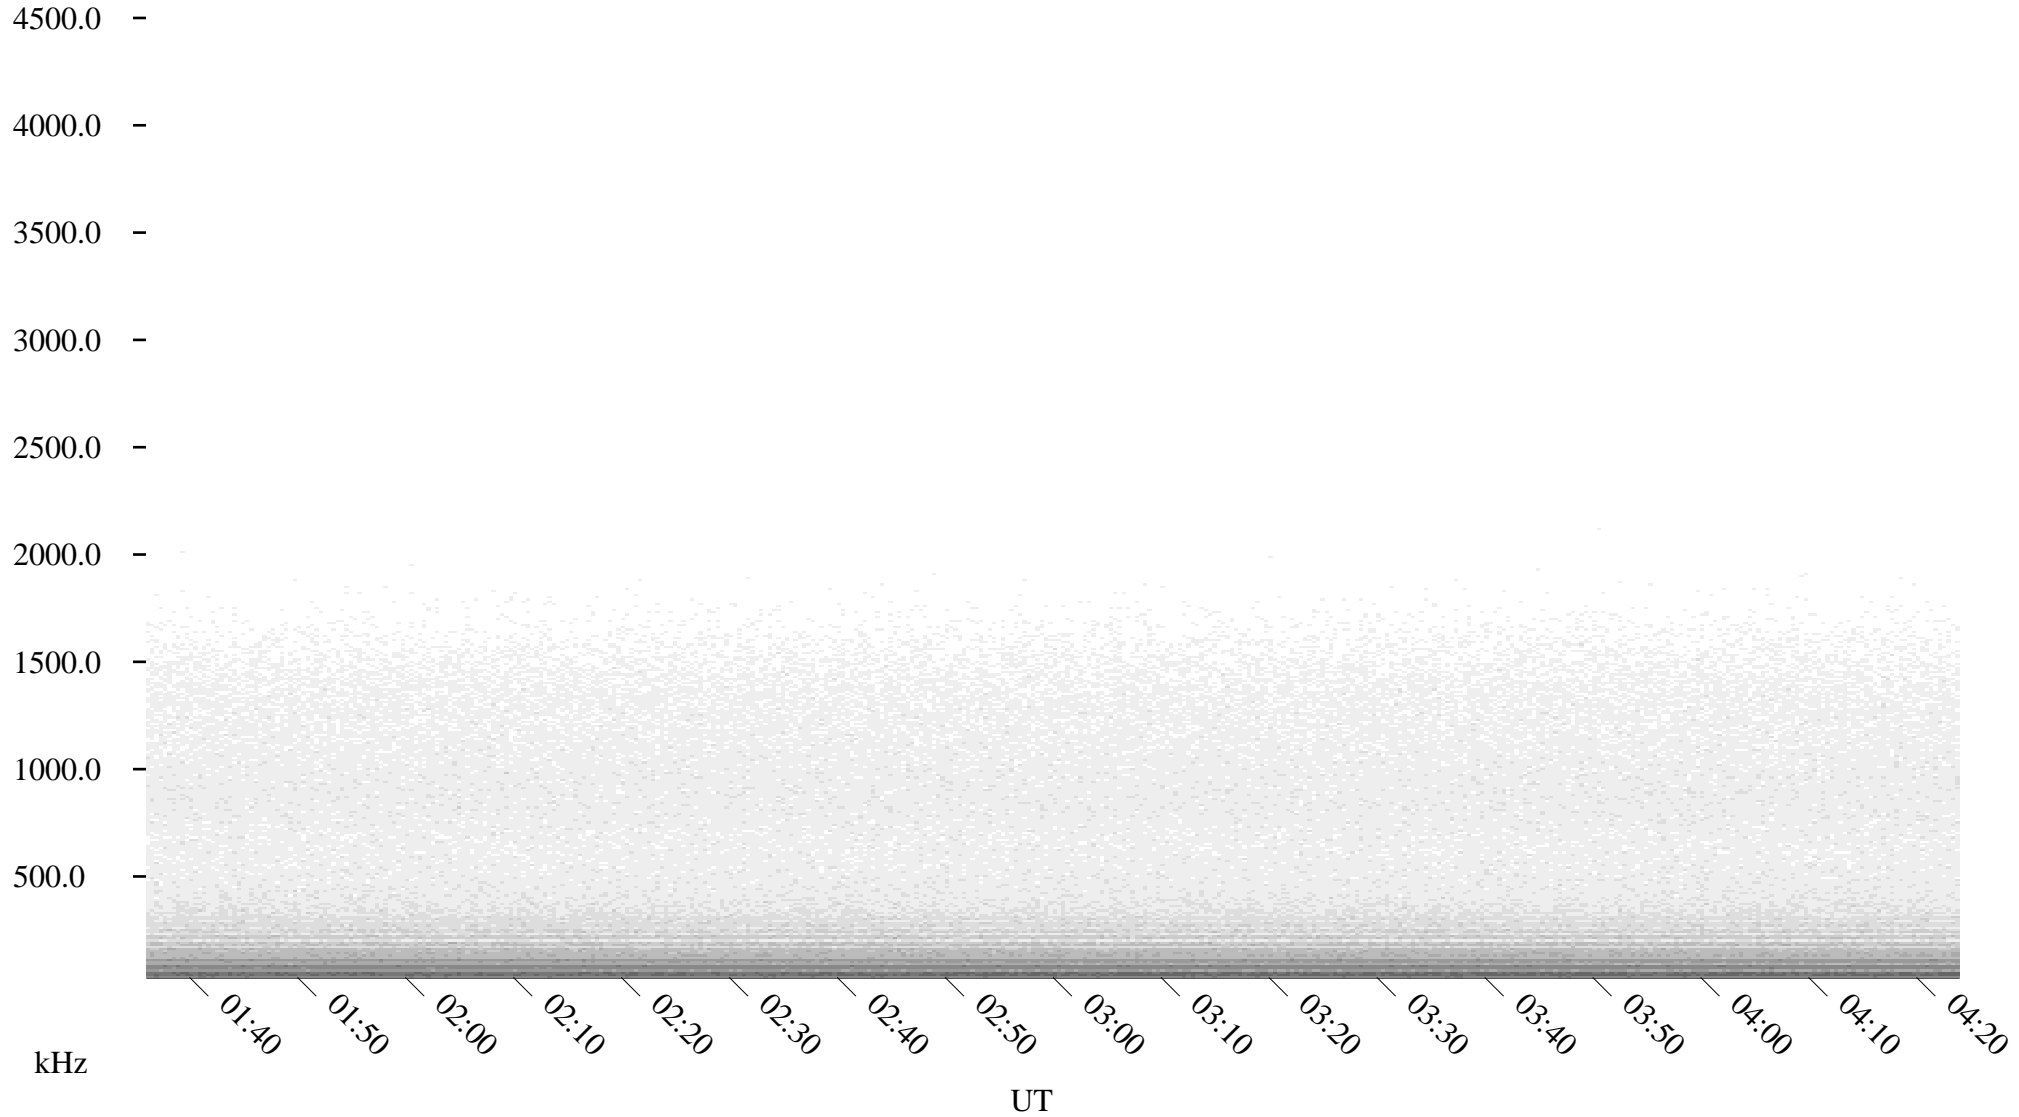

# 05/22/2001 Churchill, Manitoba

Linear Scale

Black = 161

White = 15

ch011411.r00m max\_12

Page 3