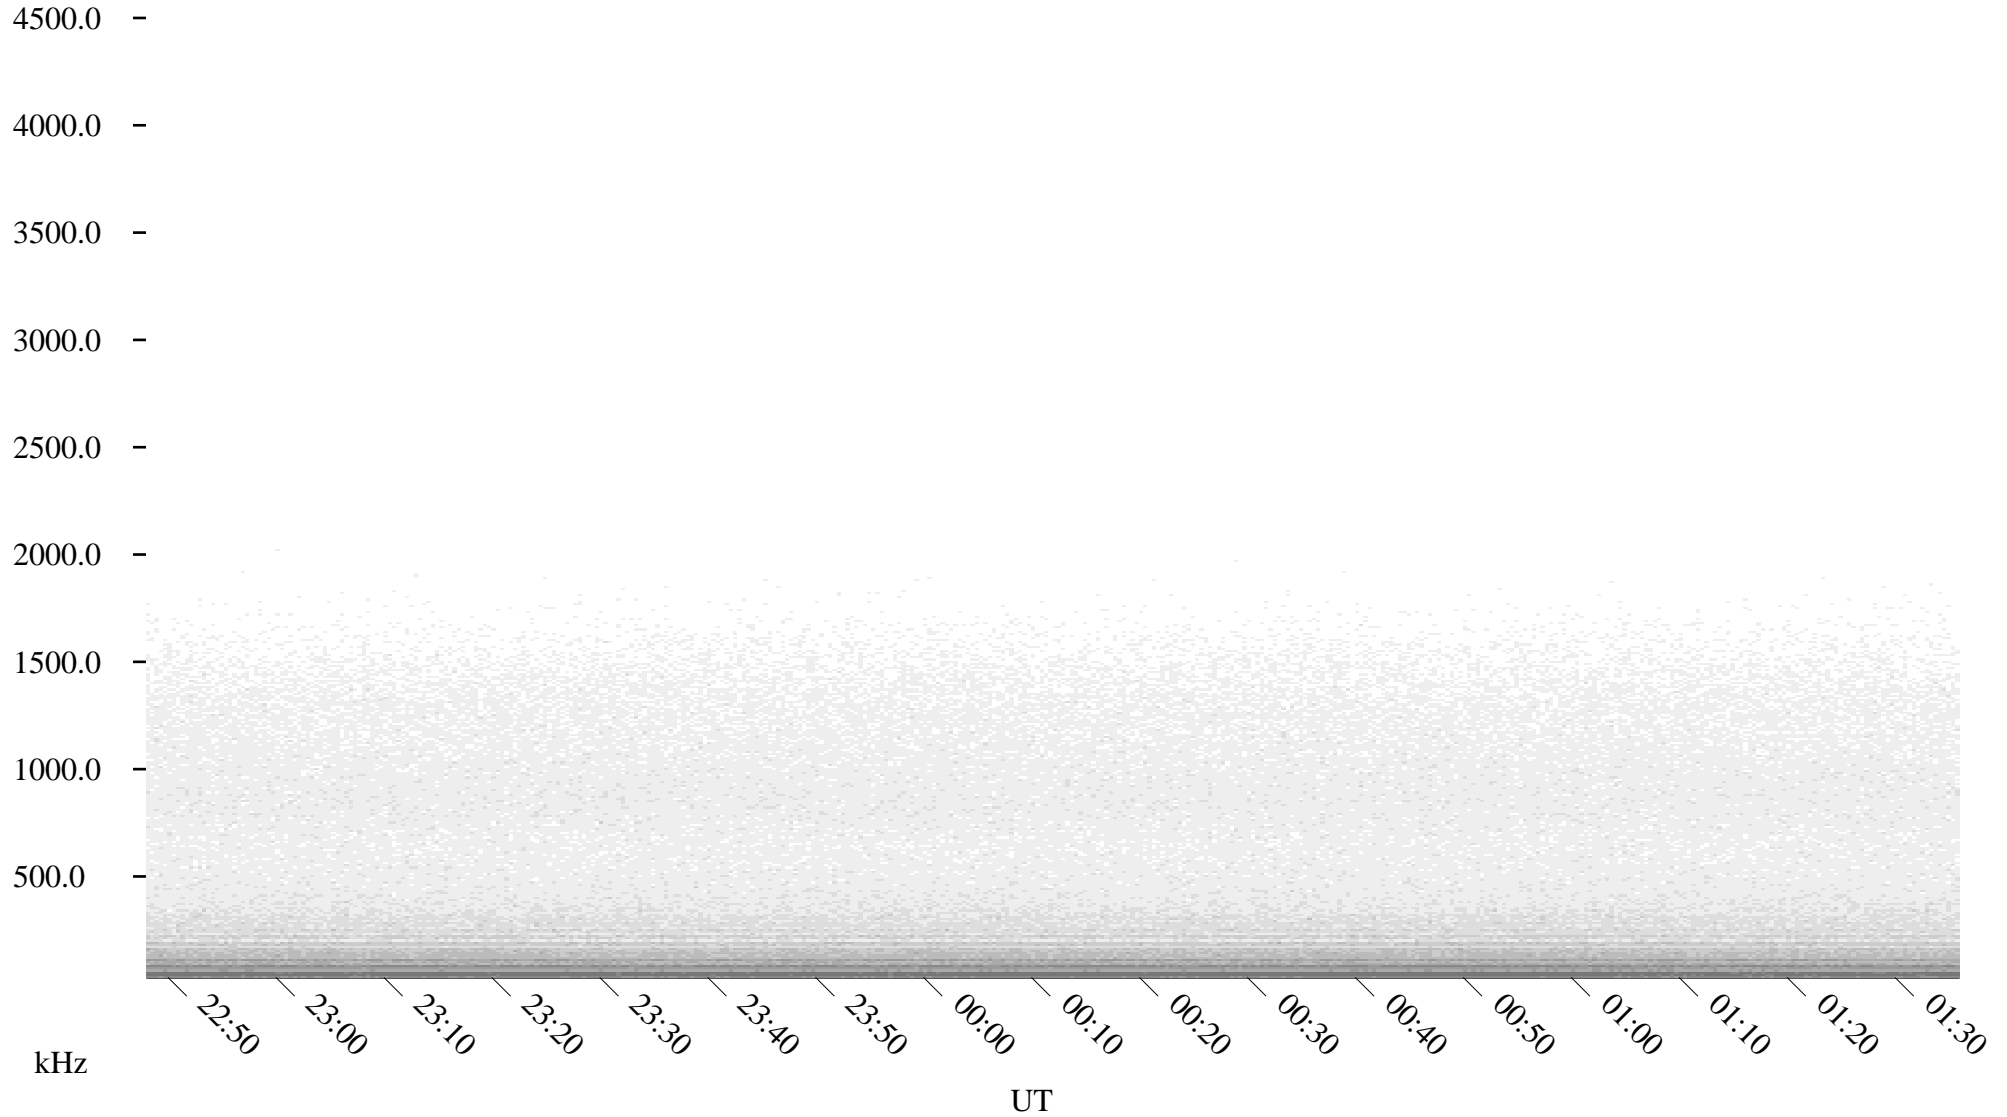

# 05/22/2001 Churchill, Manitoba

Linear Scale

Black = 161

White = 15

ch01142l.r00m max\_12

Page 2

# 05/23/2001 Churchill, Manitoba

Linear Scale    Black = 161    White = 15

ch01142l.r00m max\_12

Page 3