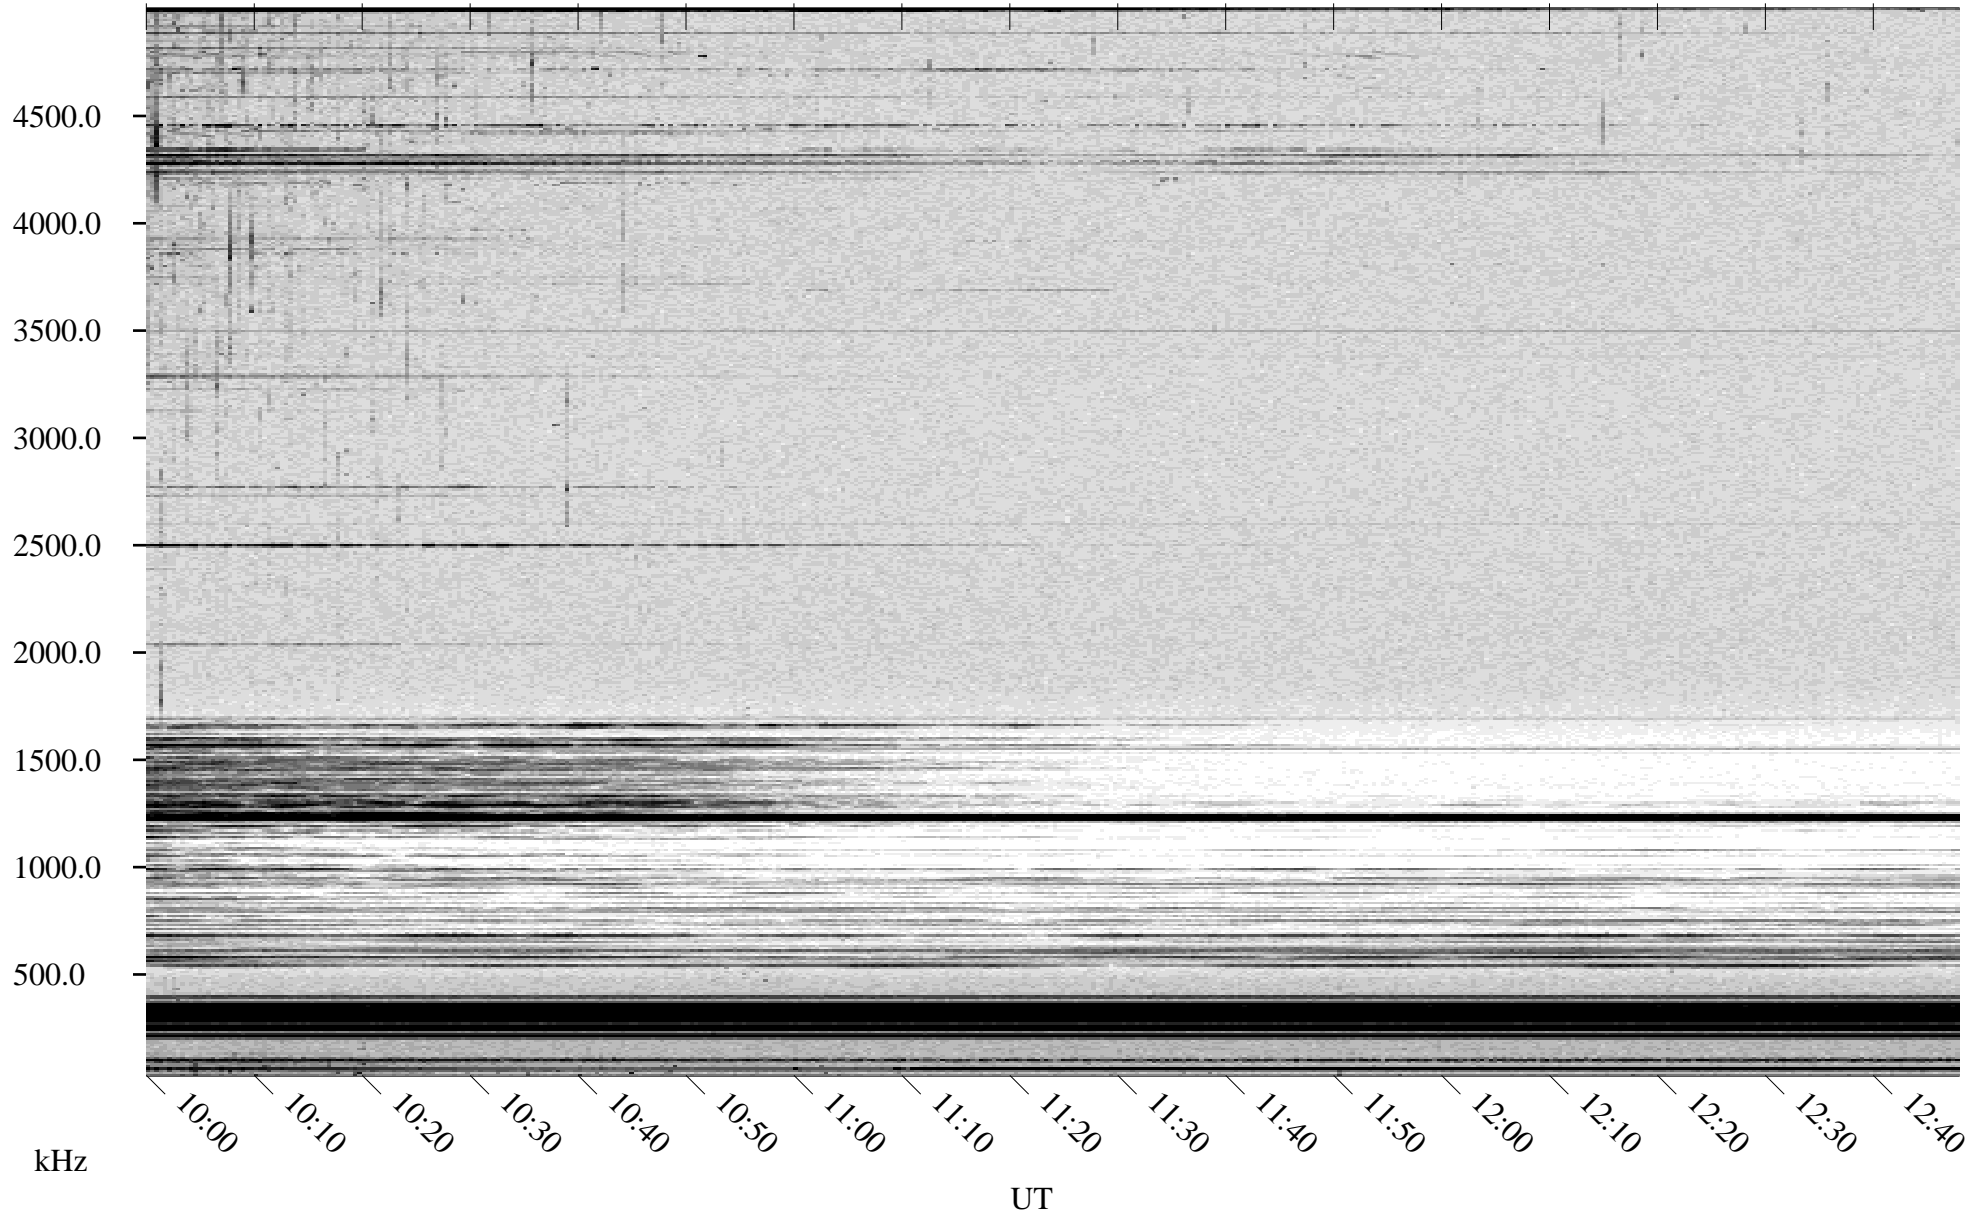

05/23/2001 Churchill, Manitoba

Linear Scale Black = 161 White = 15

ch01143l.r00m max_12

Page 1

05/23/2001 Churchill, Manitoba

Linear Scale Black = 161 White = 15

ch01143l.r00m max_12

Page 2

05/24/2001 Churchill, Manitoba

Linear Scale Black = 161 White = 15

ch01143l.r00m max_12

Page 3

05/24/2001 Churchill, Manitoba

Linear Scale Black = 161 White = 15

ch01143l.r00m max_12

Page 4

05/24/2001 Churchill, Manitoba

Linear Scale Black = 161 White = 15

ch01143l.r00m max_12

Page 5

05/24/2001 Churchill, Manitoba

Linear Scale Black = 161 White = 15

ch01143l.r00m max_12

Page 6

05/24/2001 Churchill, Manitoba

Linear Scale Black = 161 White = 15

ch01143l.r00m max_12

Page 7

05/24/2001 Churchill, Manitoba

Linear Scale Black = 161 White = 15

ch01143l.r00m max_12

Page 8