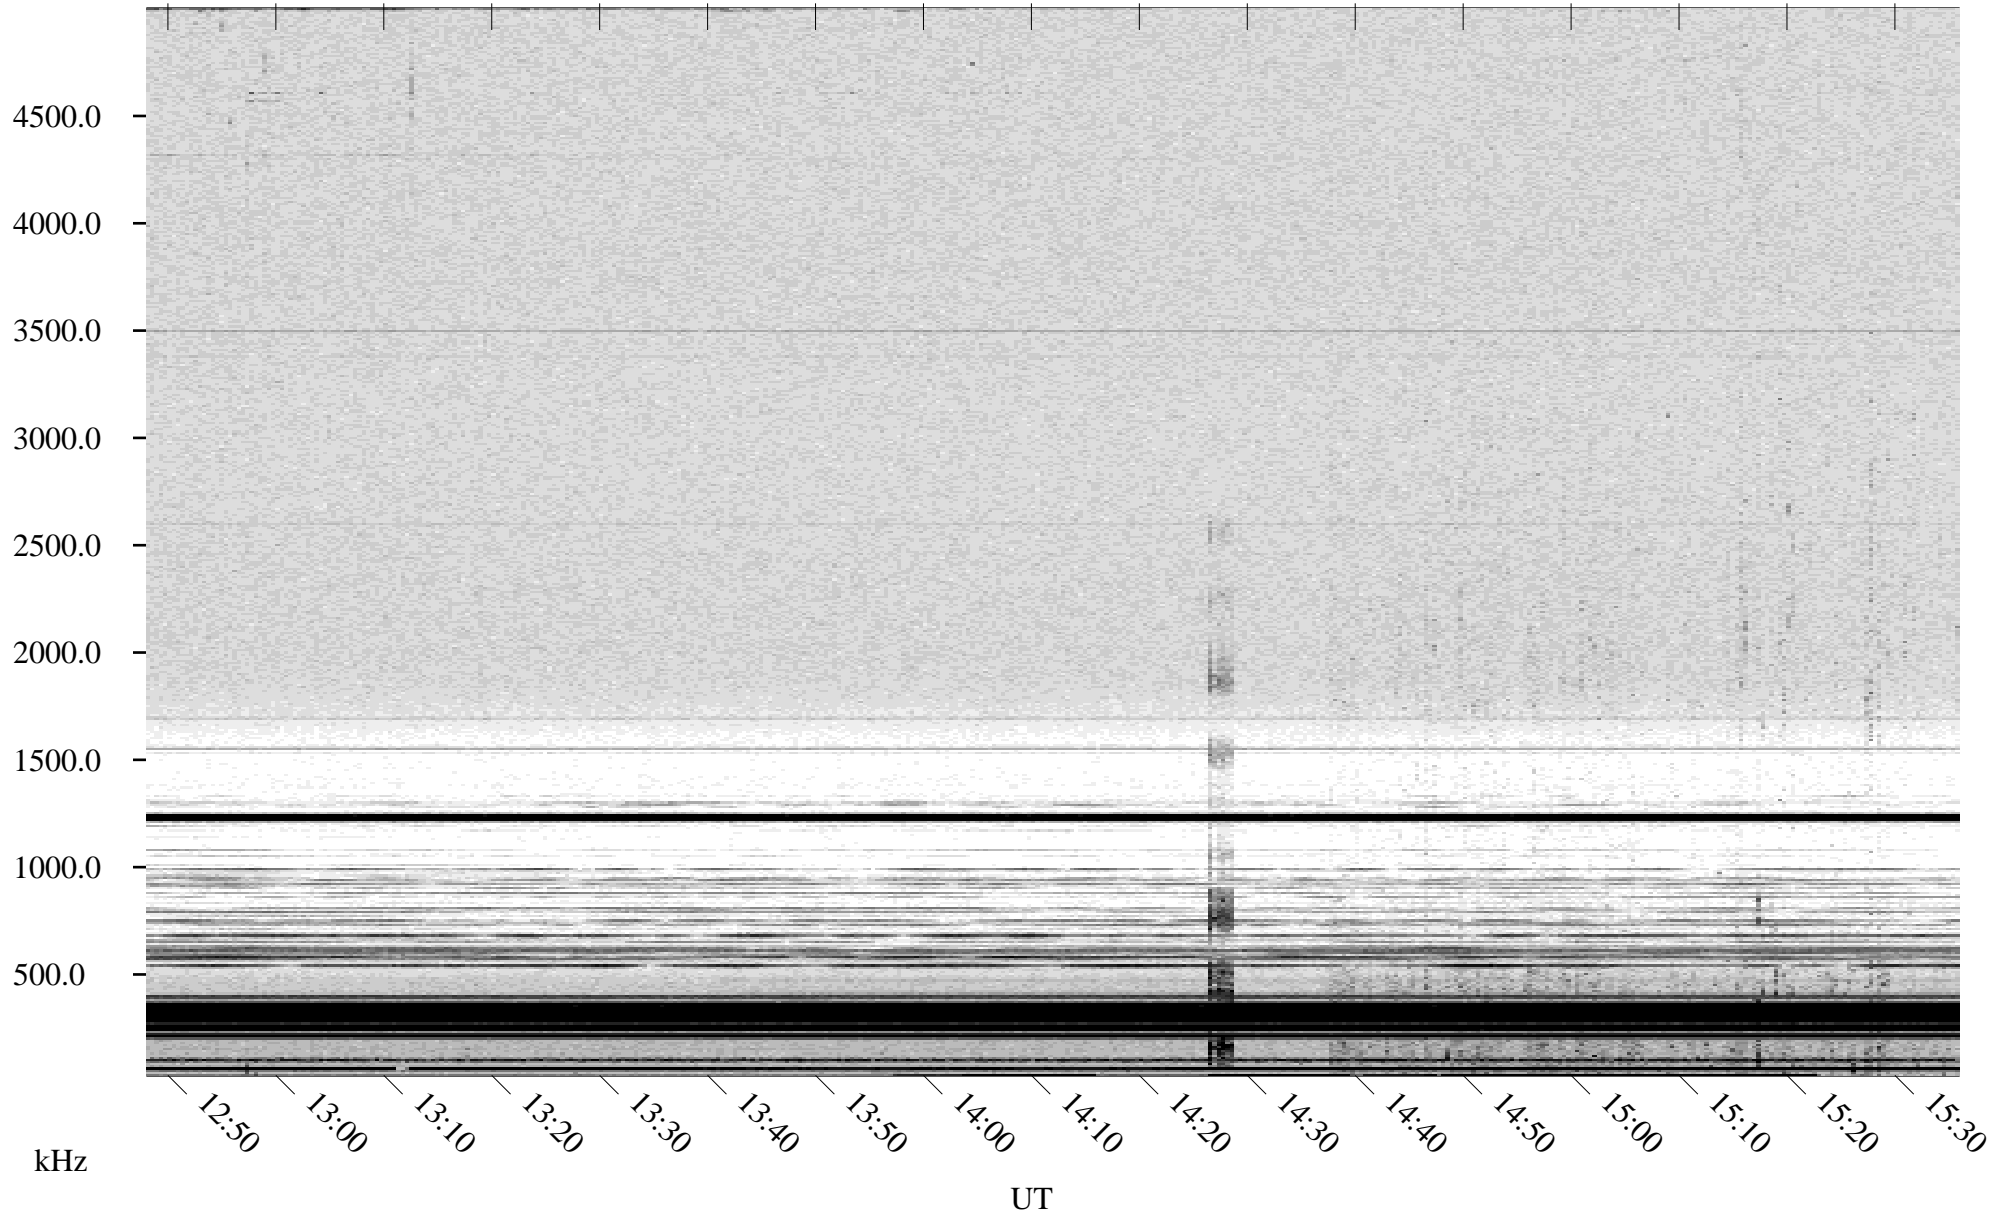

05/23/2001 Churchill, Manitoba

Linear Scale Black = 161 White = 15

ch01143l.r00m max_12

Page 1

05/23/2001 Churchill, Manitoba

Linear Scale Black = 161 White = 15

ch01143l.r00m max_12

Page 2

05/24/2001 Churchill, Manitoba

Linear Scale Black = 161 White = 15

ch01143l.r00m max_12

Page 3

05/24/2001 Churchill, Manitoba

Linear Scale Black = 161 White = 15

ch01143l.r00m max_12

Page 4

05/24/2001 Churchill, Manitoba

Linear Scale Black = 161 White = 15

ch01143l.r00m max_12

Page 5

05/24/2001 Churchill, Manitoba

Linear Scale Black = 161 White = 15

ch01143l.r00m max_12

Page 6

05/24/2001 Churchill, Manitoba

Linear Scale Black = 161 White = 15

ch01143l.r00m max_12

Page 7

05/24/2001 Churchill, Manitoba

Linear Scale Black = 161 White = 15

ch01143l.r00m max_12

Page 8