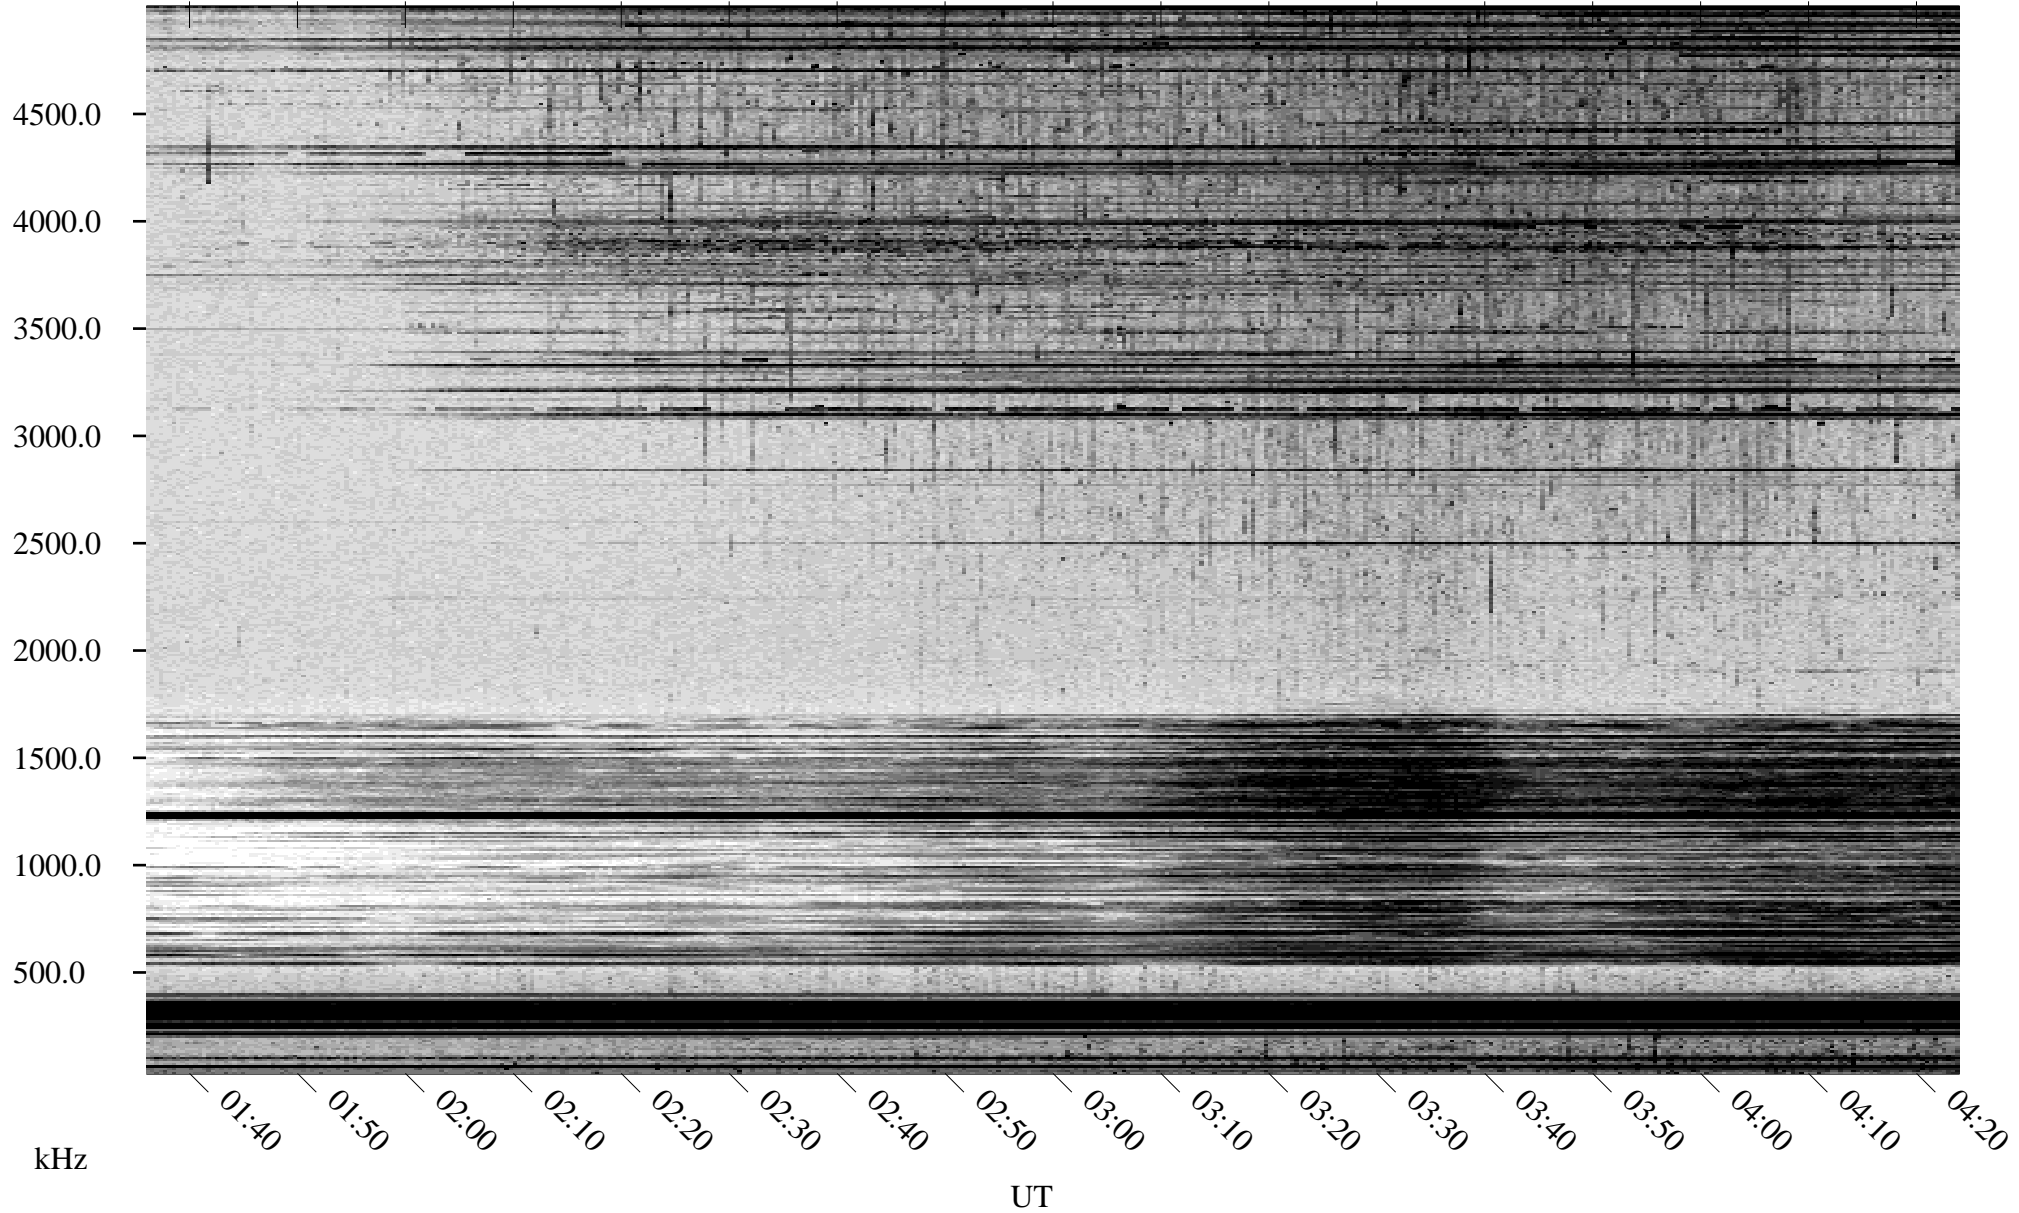

05/23/2001 Churchill, Manitoba

Linear Scale Black = 161 White = 15

ch01143l.r00m max_12

Page 1

05/23/2001 Churchill, Manitoba

Linear Scale Black = 161 White = 15

ch01143l.r00m max_12

Page 2

05/24/2001 Churchill, Manitoba

Linear Scale Black = 161 White = 15

ch01143l.r00m max_12

Page 3

05/24/2001 Churchill, Manitoba

Linear Scale Black = 161 White = 15

ch01143l.r00m max_12

Page 4

05/24/2001 Churchill, Manitoba

Linear Scale Black = 161 White = 15

ch01143l.r00m max_12

Page 5

05/24/2001 Churchill, Manitoba

Linear Scale Black = 161 White = 15

ch01143l.r00m max_12

Page 6

05/24/2001 Churchill, Manitoba

Linear Scale Black = 161 White = 15

ch01143l.r00m max_12

Page 7

05/24/2001 Churchill, Manitoba

Linear Scale Black = 161 White = 15

ch01143l.r00m max_12

Page 8