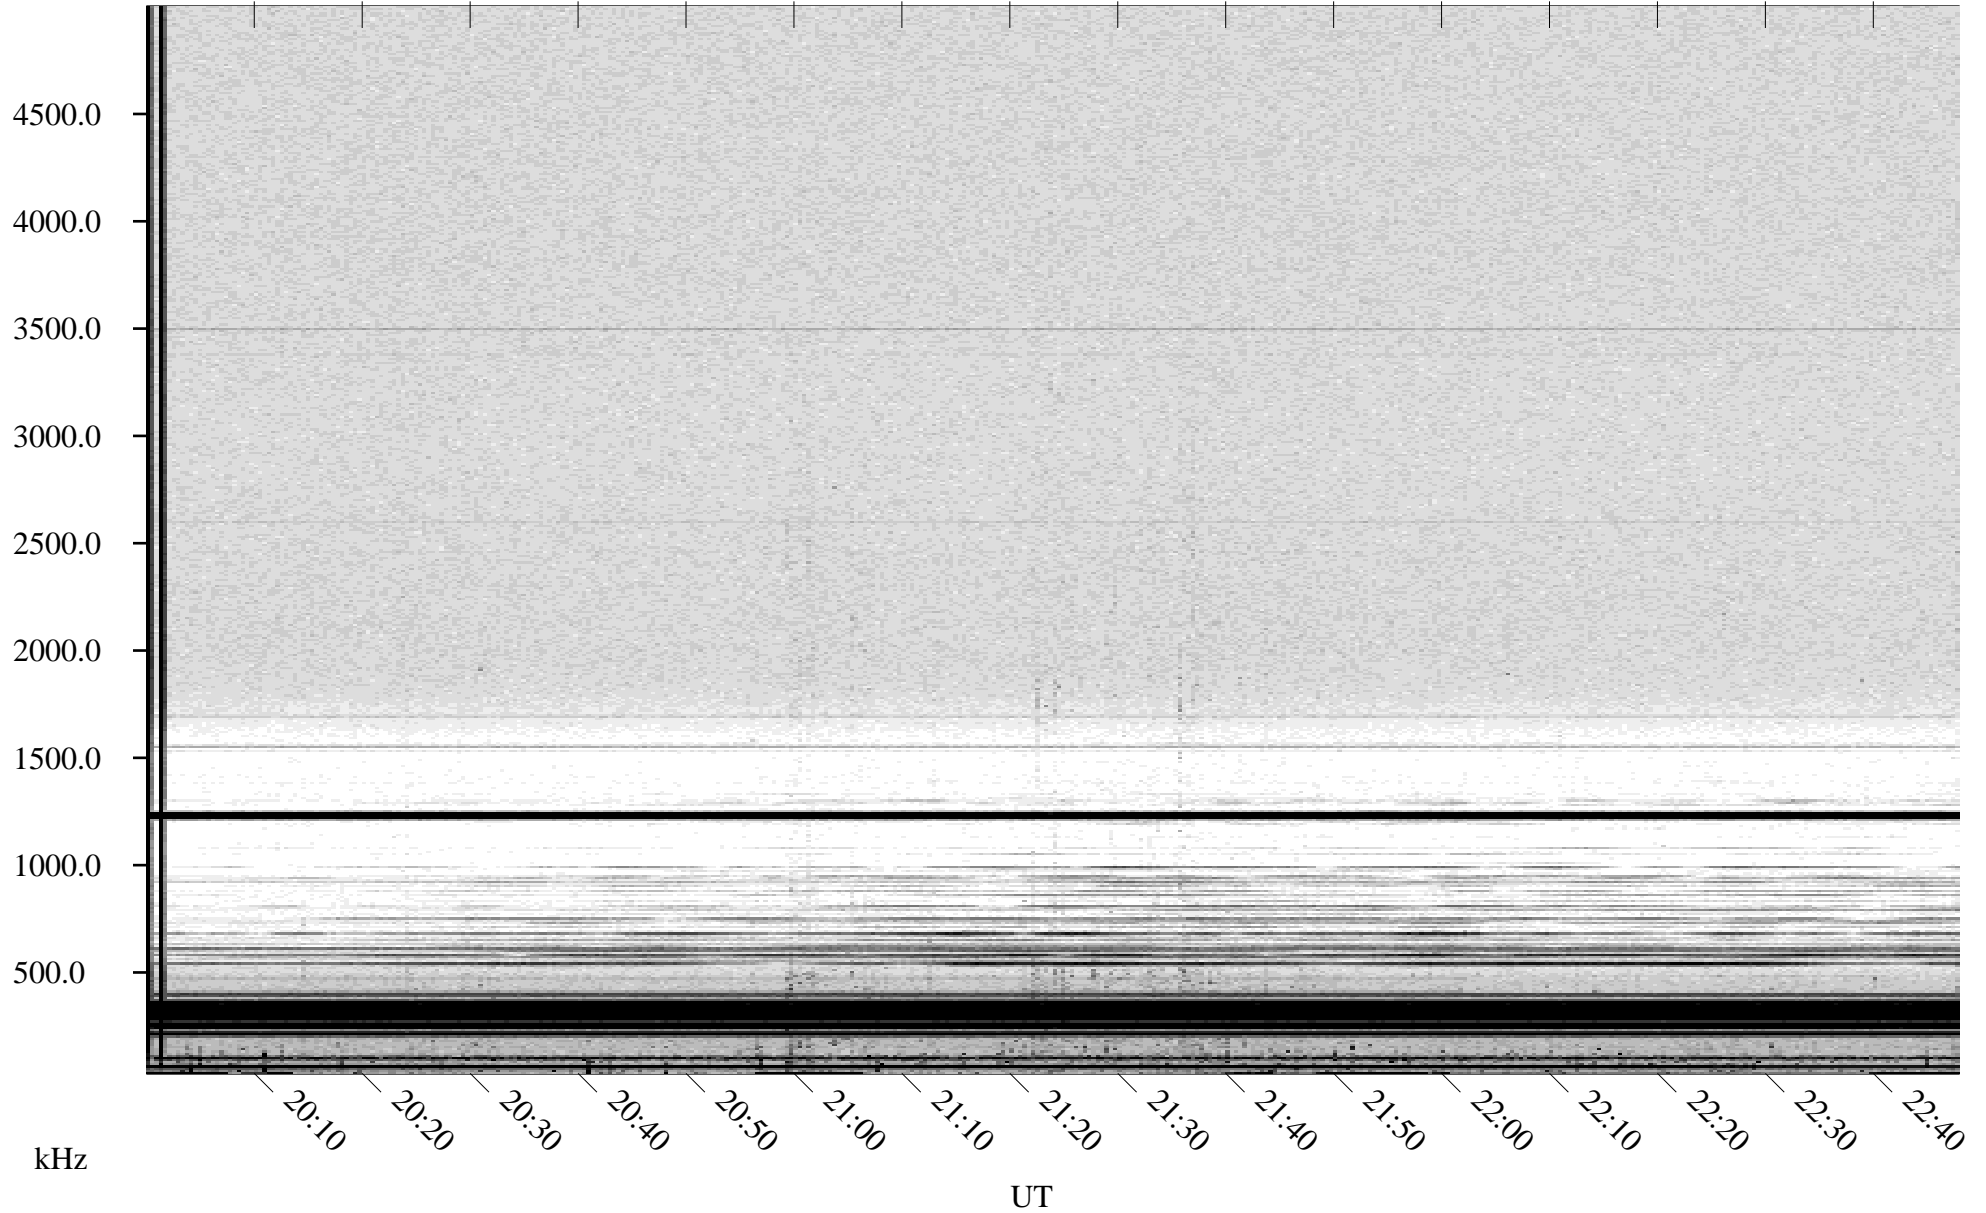

05/24/2001 Churchill, Manitoba

Linear Scale Black = 161 White = 15

ch01144l.r00m max_12

Page 1

05/24/2001 Churchill, Manitoba

Linear Scale Black = 161 White = 15

ch01144l.r00m max_12

Page 2

05/25/2001 Churchill, Manitoba

Linear Scale Black = 161 White = 15

ch01144l.r00m max_12

Page 3

05/25/2001 Churchill, Manitoba

Linear Scale Black = 161 White = 15

ch01144l.r00m max_12

Page 4

05/25/2001 Churchill, Manitoba

Linear Scale Black = 161 White = 15

ch01144l.r00m max_12

Page 5

05/25/2001 Churchill, Manitoba

Linear Scale Black = 161 White = 15

ch01144l.r00m max_12

Page 6

05/25/2001 Churchill, Manitoba

Linear Scale Black = 161 White = 15

ch01144l.r00m max_12

Page 7

05/25/2001 Churchill, Manitoba

Linear Scale Black = 161 White = 15

ch01144l.r00m max_12

Page 8