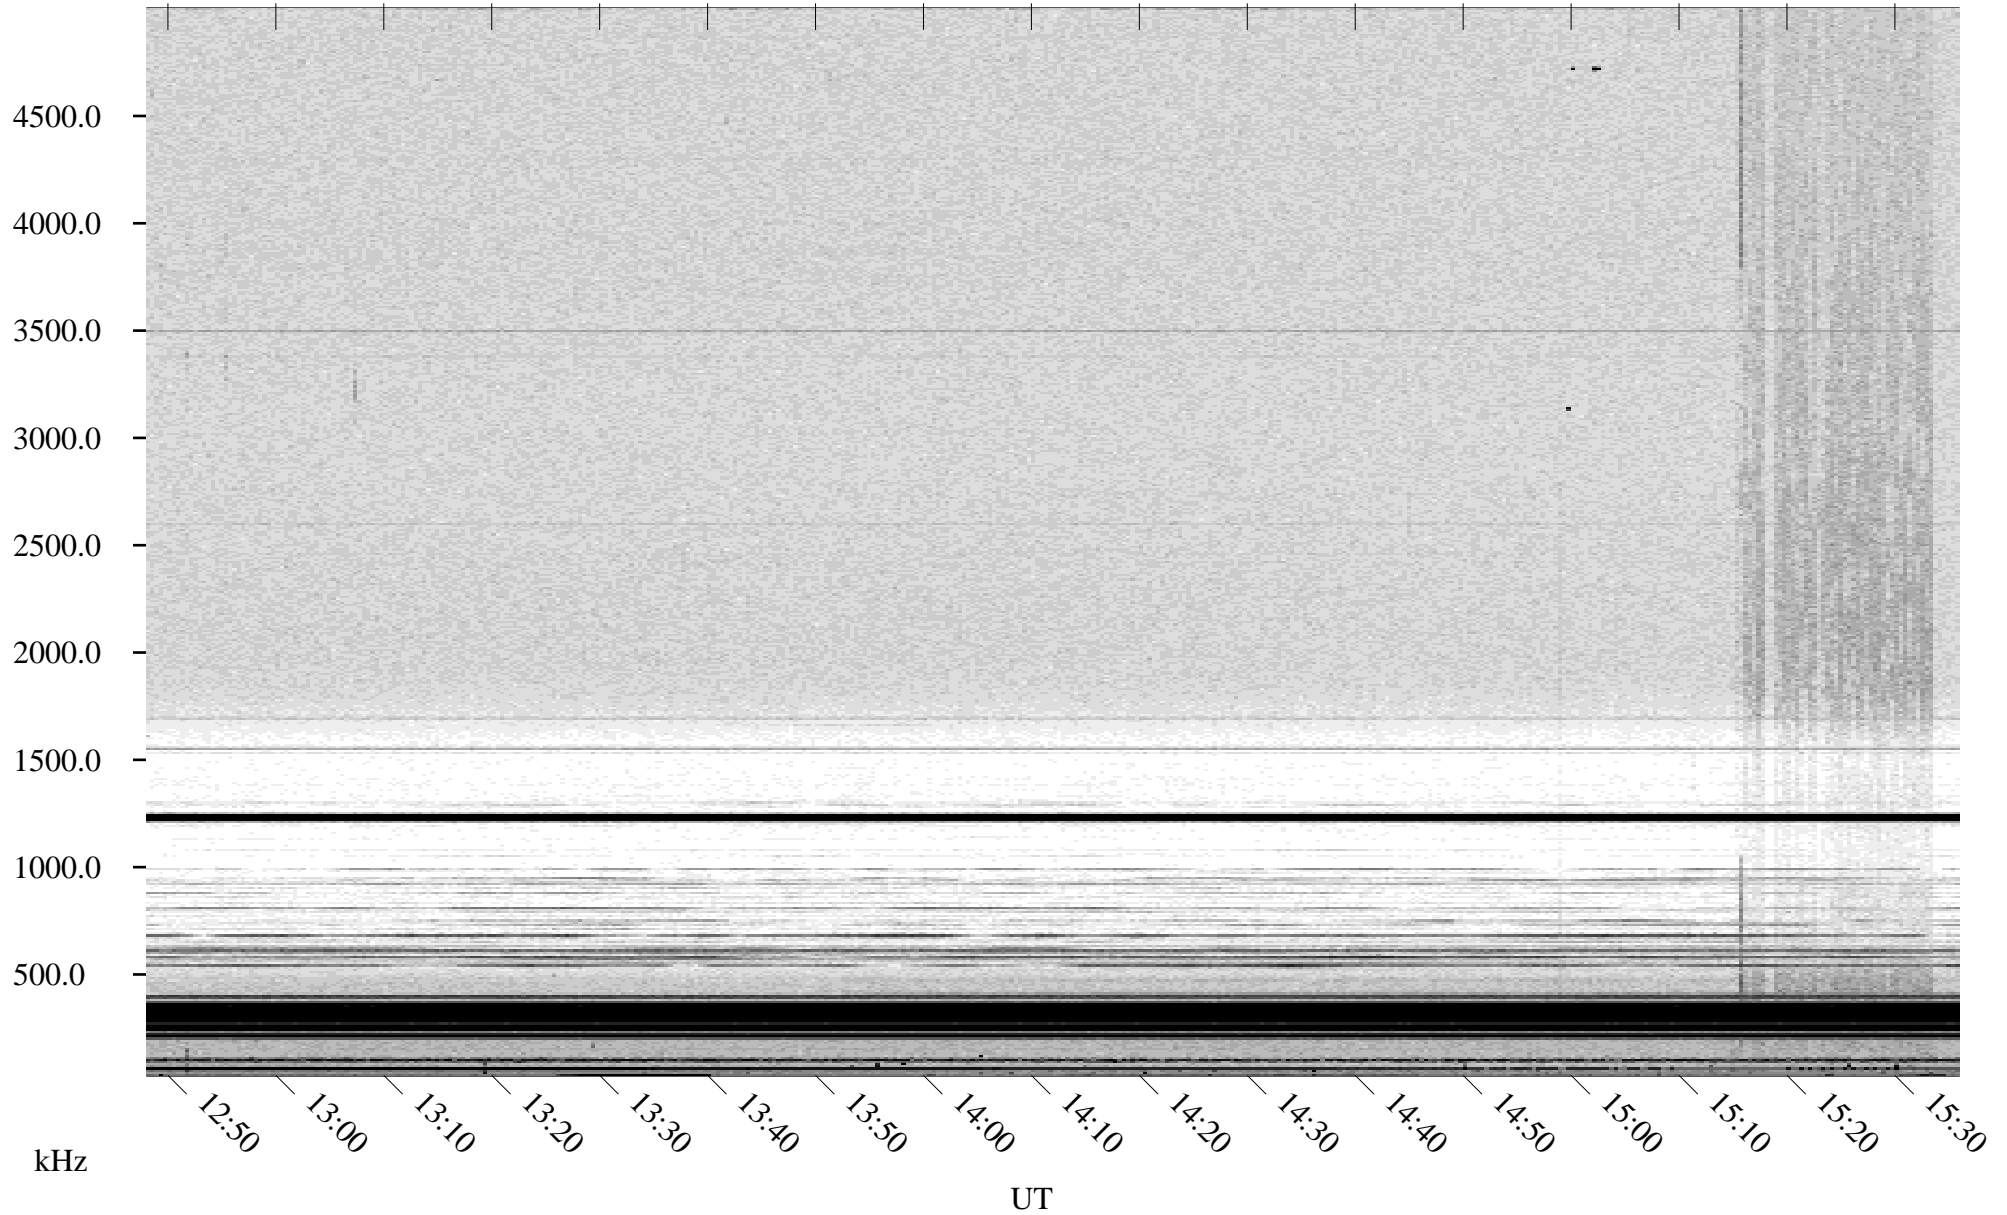

05/24/2001 Churchill, Manitoba

Linear Scale Black = 161 White = 15

ch01144l.r00m max_12

Page 1

05/24/2001 Churchill, Manitoba

Linear Scale Black = 161 White = 15

ch01144l.r00m max_12

Page 2

05/25/2001 Churchill, Manitoba

Linear Scale Black = 161 White = 15

ch01144l.r00m max_12

Page 3

05/25/2001 Churchill, Manitoba

Linear Scale Black = 161 White = 15

ch01144l.r00m max_12

Page 4

05/25/2001 Churchill, Manitoba

Linear Scale Black = 161 White = 15

ch01144l.r00m max_12

Page 5

05/25/2001 Churchill, Manitoba

Linear Scale Black = 161 White = 15

ch01144l.r00m max_12

Page 6

05/25/2001 Churchill, Manitoba

Linear Scale Black = 161 White = 15

ch01144l.r00m max_12

Page 7

05/25/2001 Churchill, Manitoba

Linear Scale Black = 161 White = 15

ch01144l.r00m max_12

Page 8