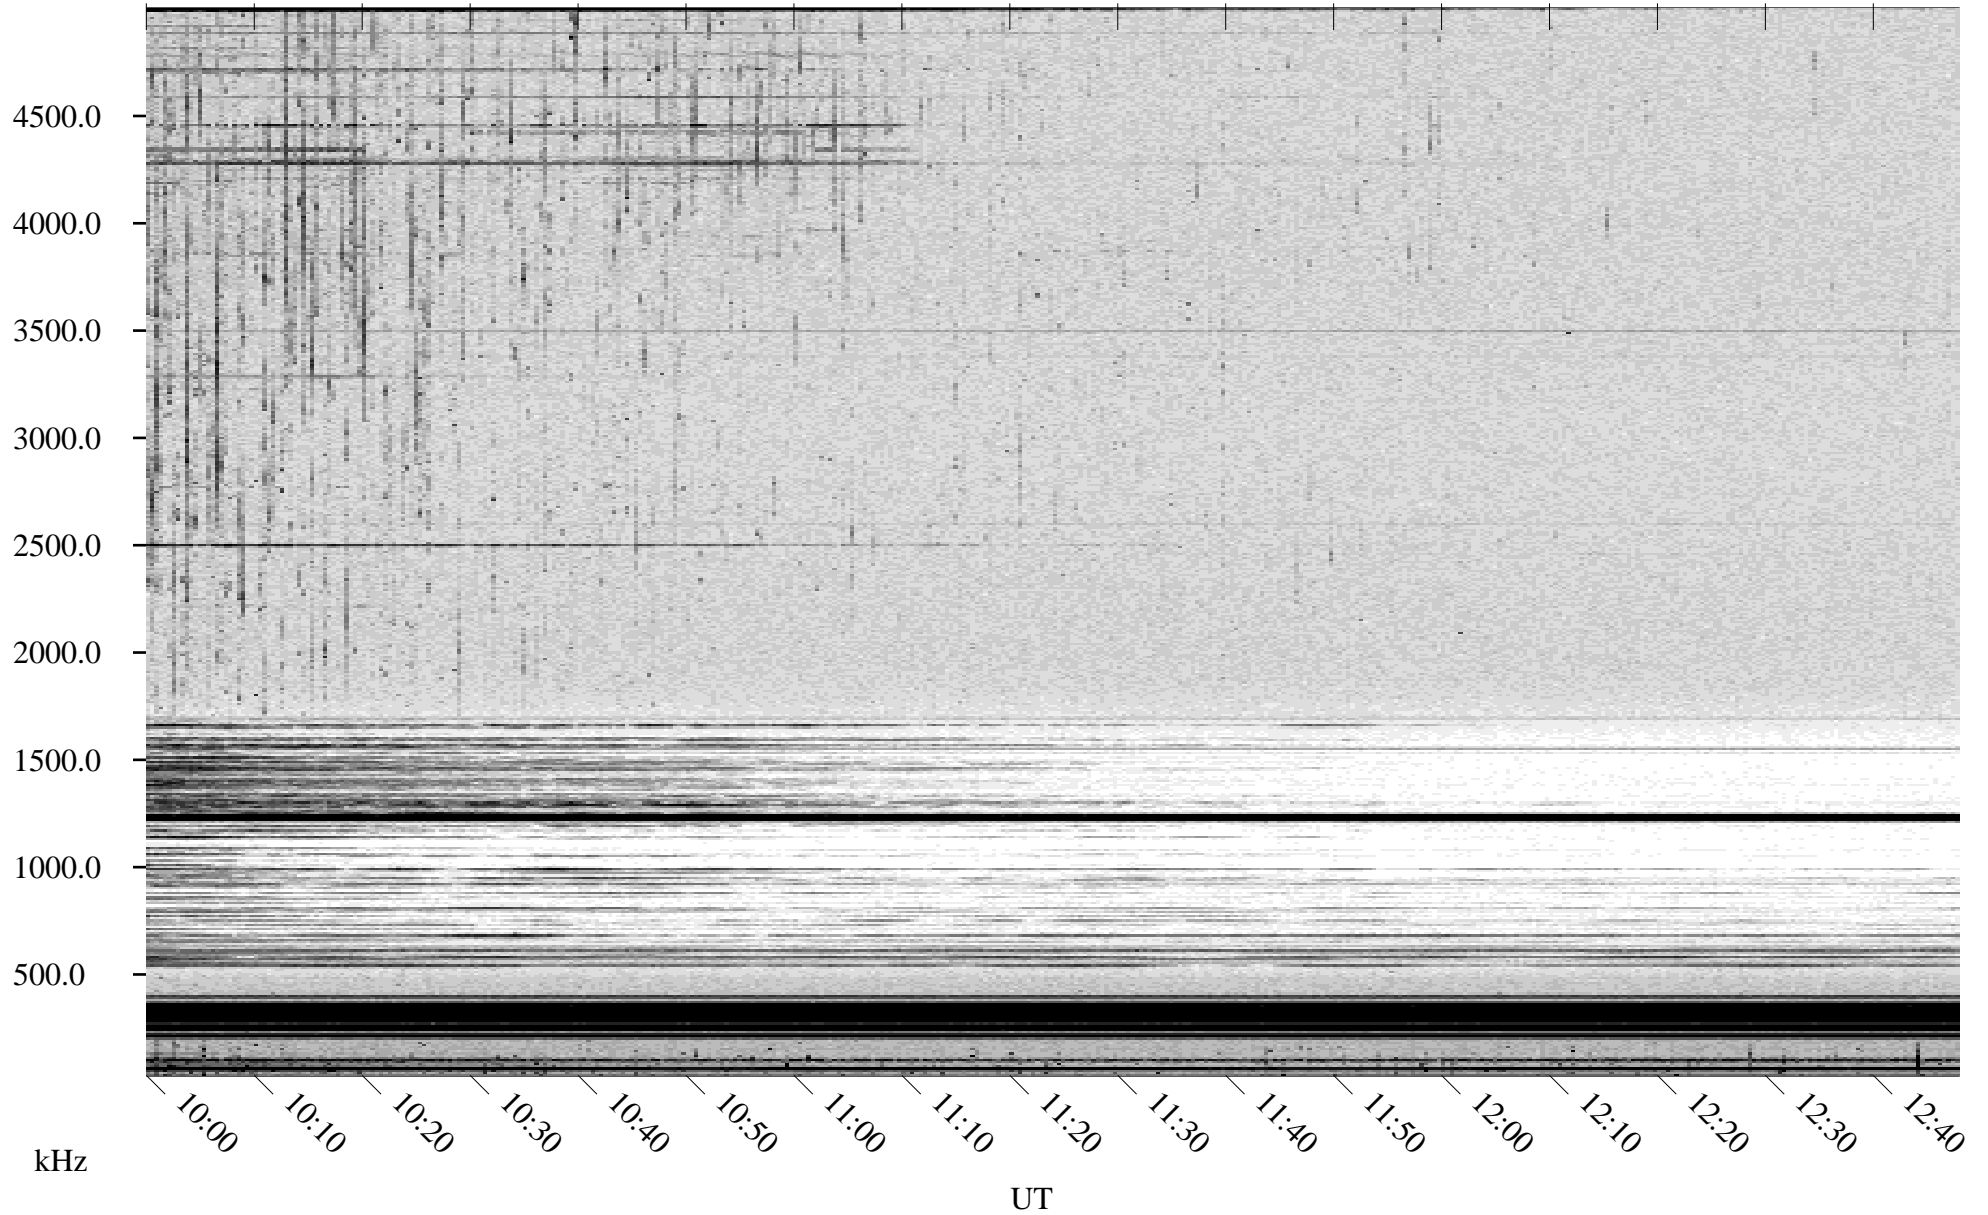

05/24/2001 Churchill, Manitoba

Linear Scale Black = 161 White = 15

ch01144l.r00m max_12

Page 1

05/24/2001 Churchill, Manitoba

Linear Scale Black = 161 White = 15

ch01144l.r00m max_12

Page 2

05/25/2001 Churchill, Manitoba

Linear Scale Black = 161 White = 15

ch01144l.r00m max_12

Page 3

05/25/2001 Churchill, Manitoba

Linear Scale Black = 161 White = 15

ch01144l.r00m max_12

Page 4

05/25/2001 Churchill, Manitoba

Linear Scale Black = 161 White = 15

ch01144l.r00m max_12

Page 5

05/25/2001 Churchill, Manitoba

Linear Scale Black = 161 White = 15

ch01144l.r00m max_12

Page 6

05/25/2001 Churchill, Manitoba

Linear Scale Black = 161 White = 15

ch01144l.r00m max_12

Page 7

05/25/2001 Churchill, Manitoba

Linear Scale Black = 161 White = 15

ch01144l.r00m max_12

Page 8