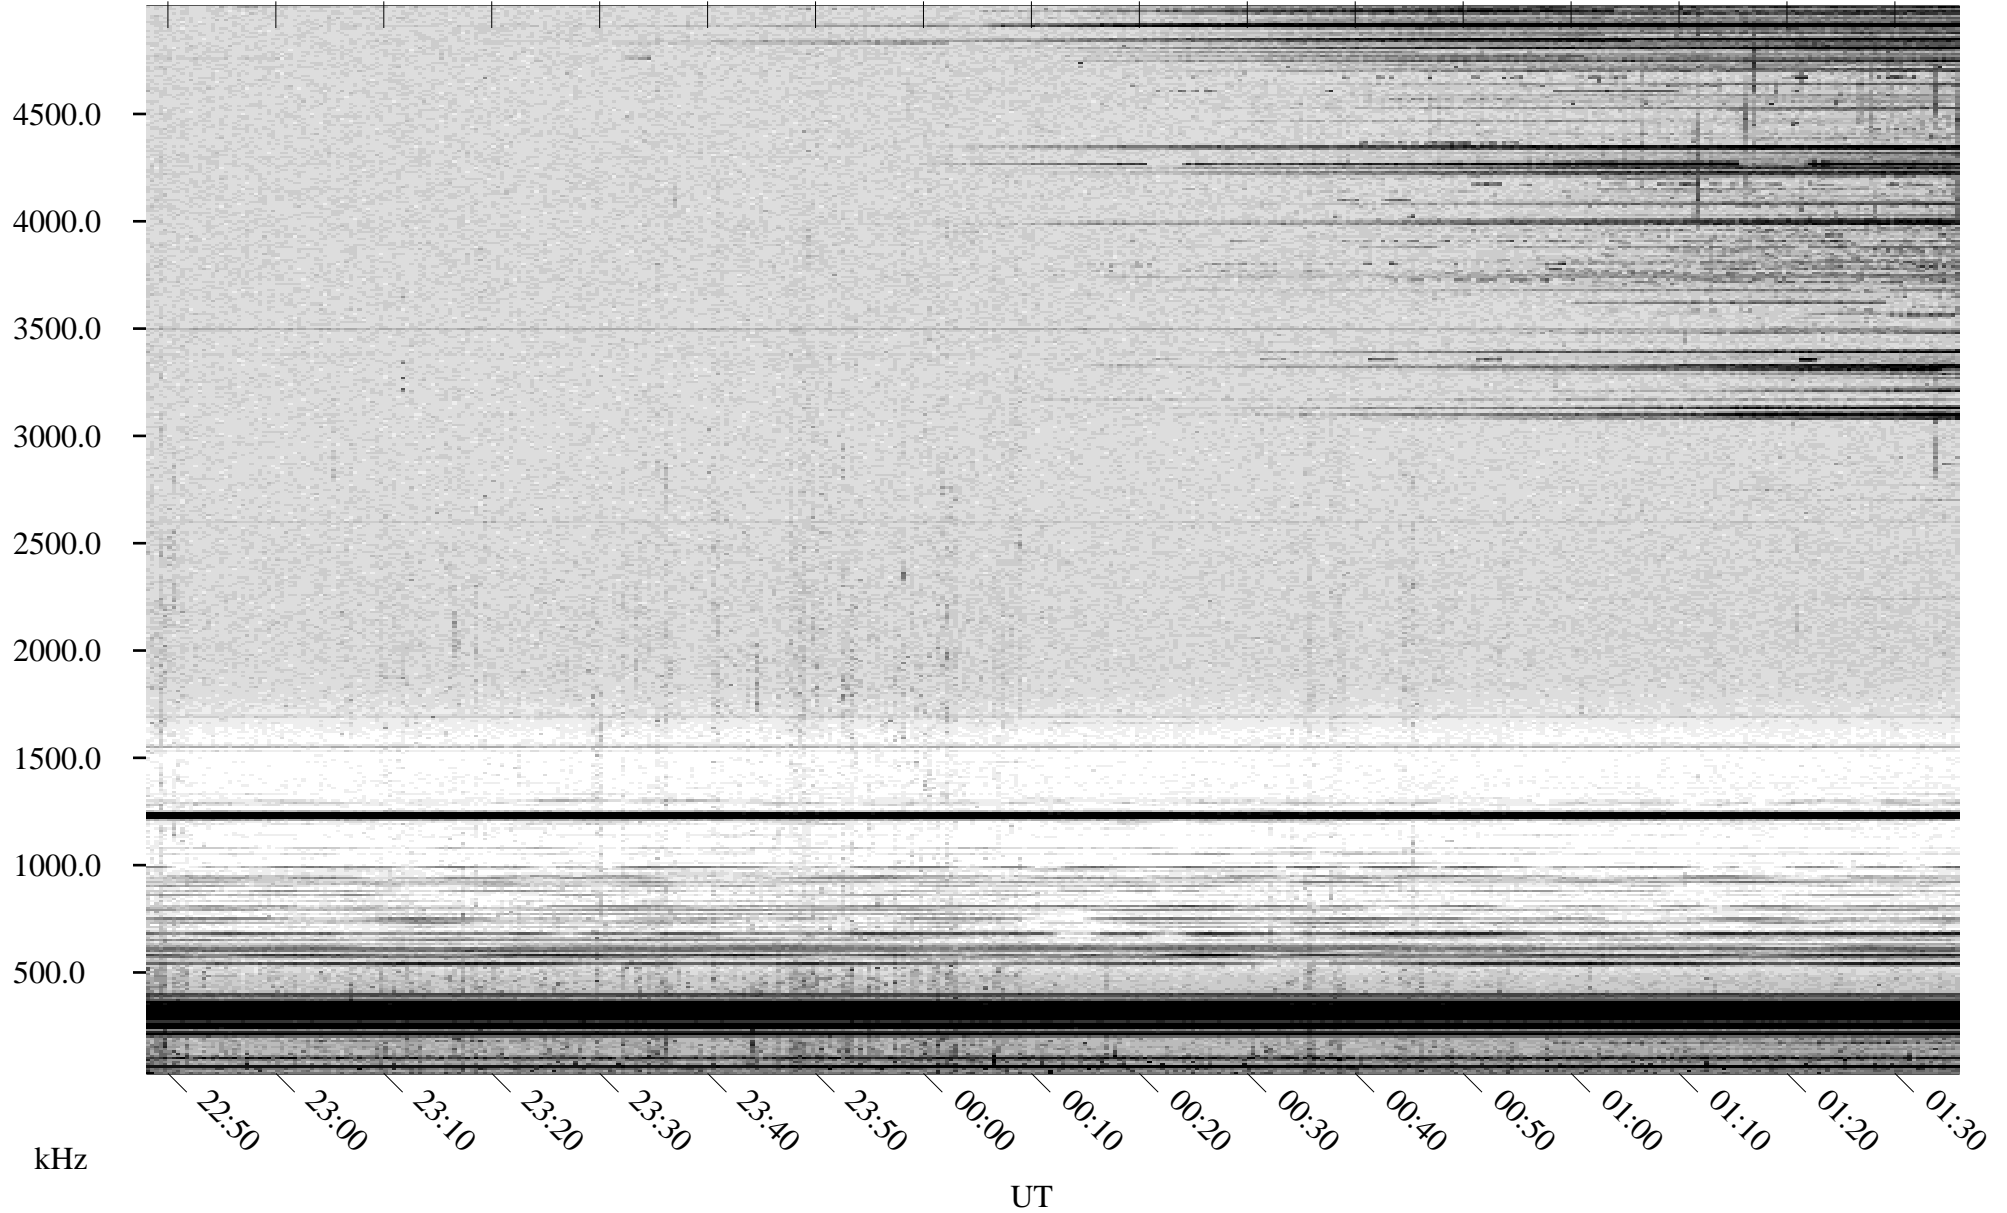

05/24/2001 Churchill, Manitoba

Linear Scale Black = 161 White = 15

ch01144l.r00m max_12

Page 1

05/24/2001 Churchill, Manitoba

Linear Scale Black = 161 White = 15

ch01144l.r00m max_12

Page 2

05/25/2001 Churchill, Manitoba

Linear Scale Black = 161 White = 15

ch01144l.r00m max_12

Page 3

05/25/2001 Churchill, Manitoba

Linear Scale Black = 161 White = 15

ch01144l.r00m max_12

Page 4

05/25/2001 Churchill, Manitoba

Linear Scale Black = 161 White = 15

ch01144l.r00m max_12

Page 5

05/25/2001 Churchill, Manitoba

Linear Scale Black = 161 White = 15

ch01144l.r00m max_12

Page 6

05/25/2001 Churchill, Manitoba

Linear Scale Black = 161 White = 15

ch01144l.r00m max_12

Page 7

05/25/2001 Churchill, Manitoba

Linear Scale Black = 161 White = 15

ch01144l.r00m max_12

Page 8