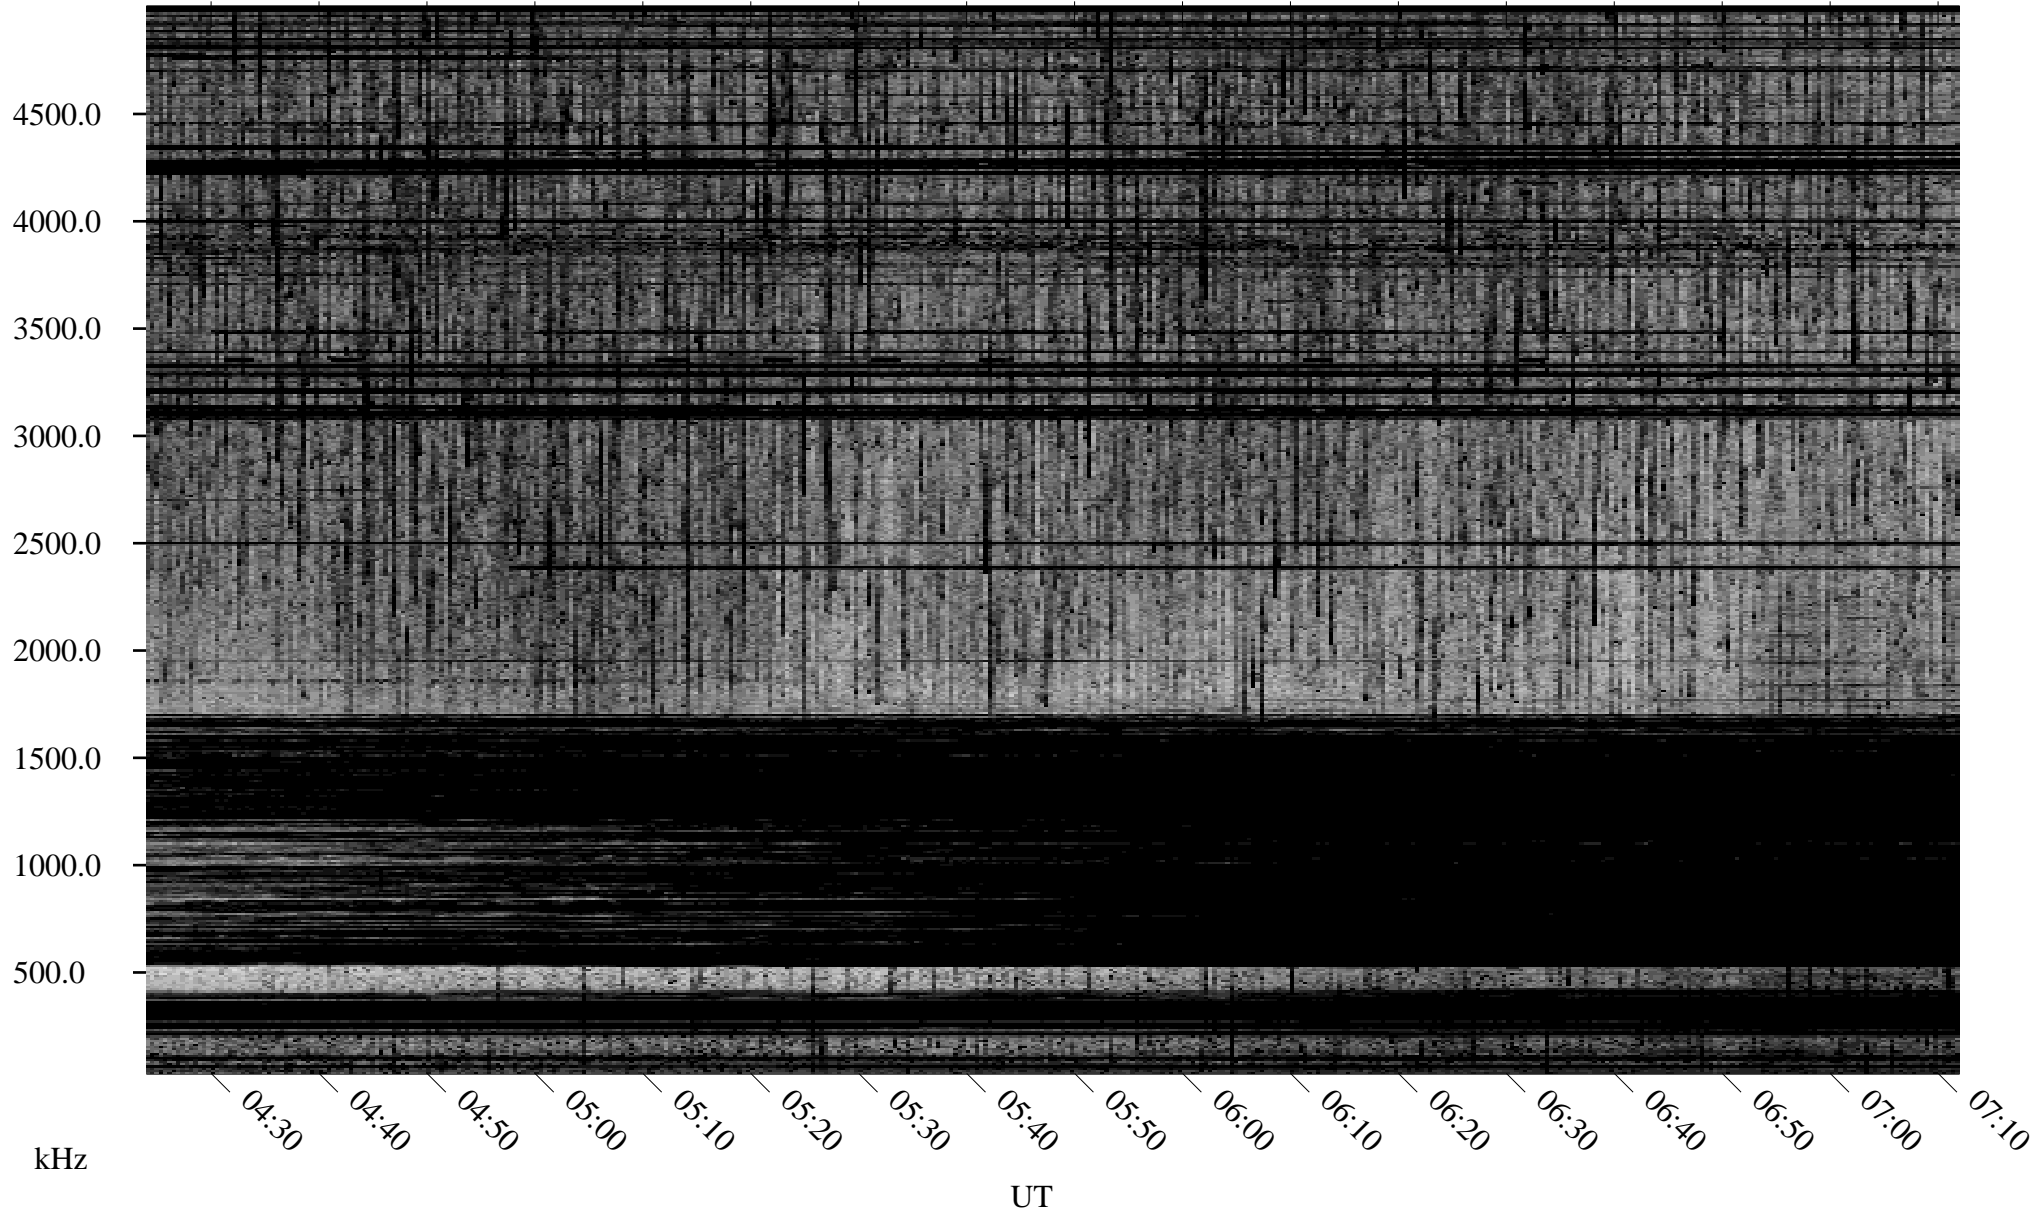

05/24/2001 Churchill, Manitoba

Linear Scale Black = 161 White = 15

ch01144l.r00m max_12

Page 1

05/24/2001 Churchill, Manitoba

Linear Scale Black = 161 White = 15

ch01144l.r00m max_12

Page 2

05/25/2001 Churchill, Manitoba

Linear Scale Black = 161 White = 15

ch01144l.r00m max_12

Page 3

05/25/2001 Churchill, Manitoba

Linear Scale Black = 161 White = 15

ch01144l.r00m max_12

Page 4

05/25/2001 Churchill, Manitoba

Linear Scale Black = 161 White = 15

ch01144l.r00m max_12

Page 5

05/25/2001 Churchill, Manitoba

Linear Scale Black = 161 White = 15

ch01144l.r00m max_12

Page 6

05/25/2001 Churchill, Manitoba

Linear Scale Black = 161 White = 15

ch01144l.r00m max_12

Page 7

05/25/2001 Churchill, Manitoba

Linear Scale Black = 161 White = 15

ch01144l.r00m max_12

Page 8