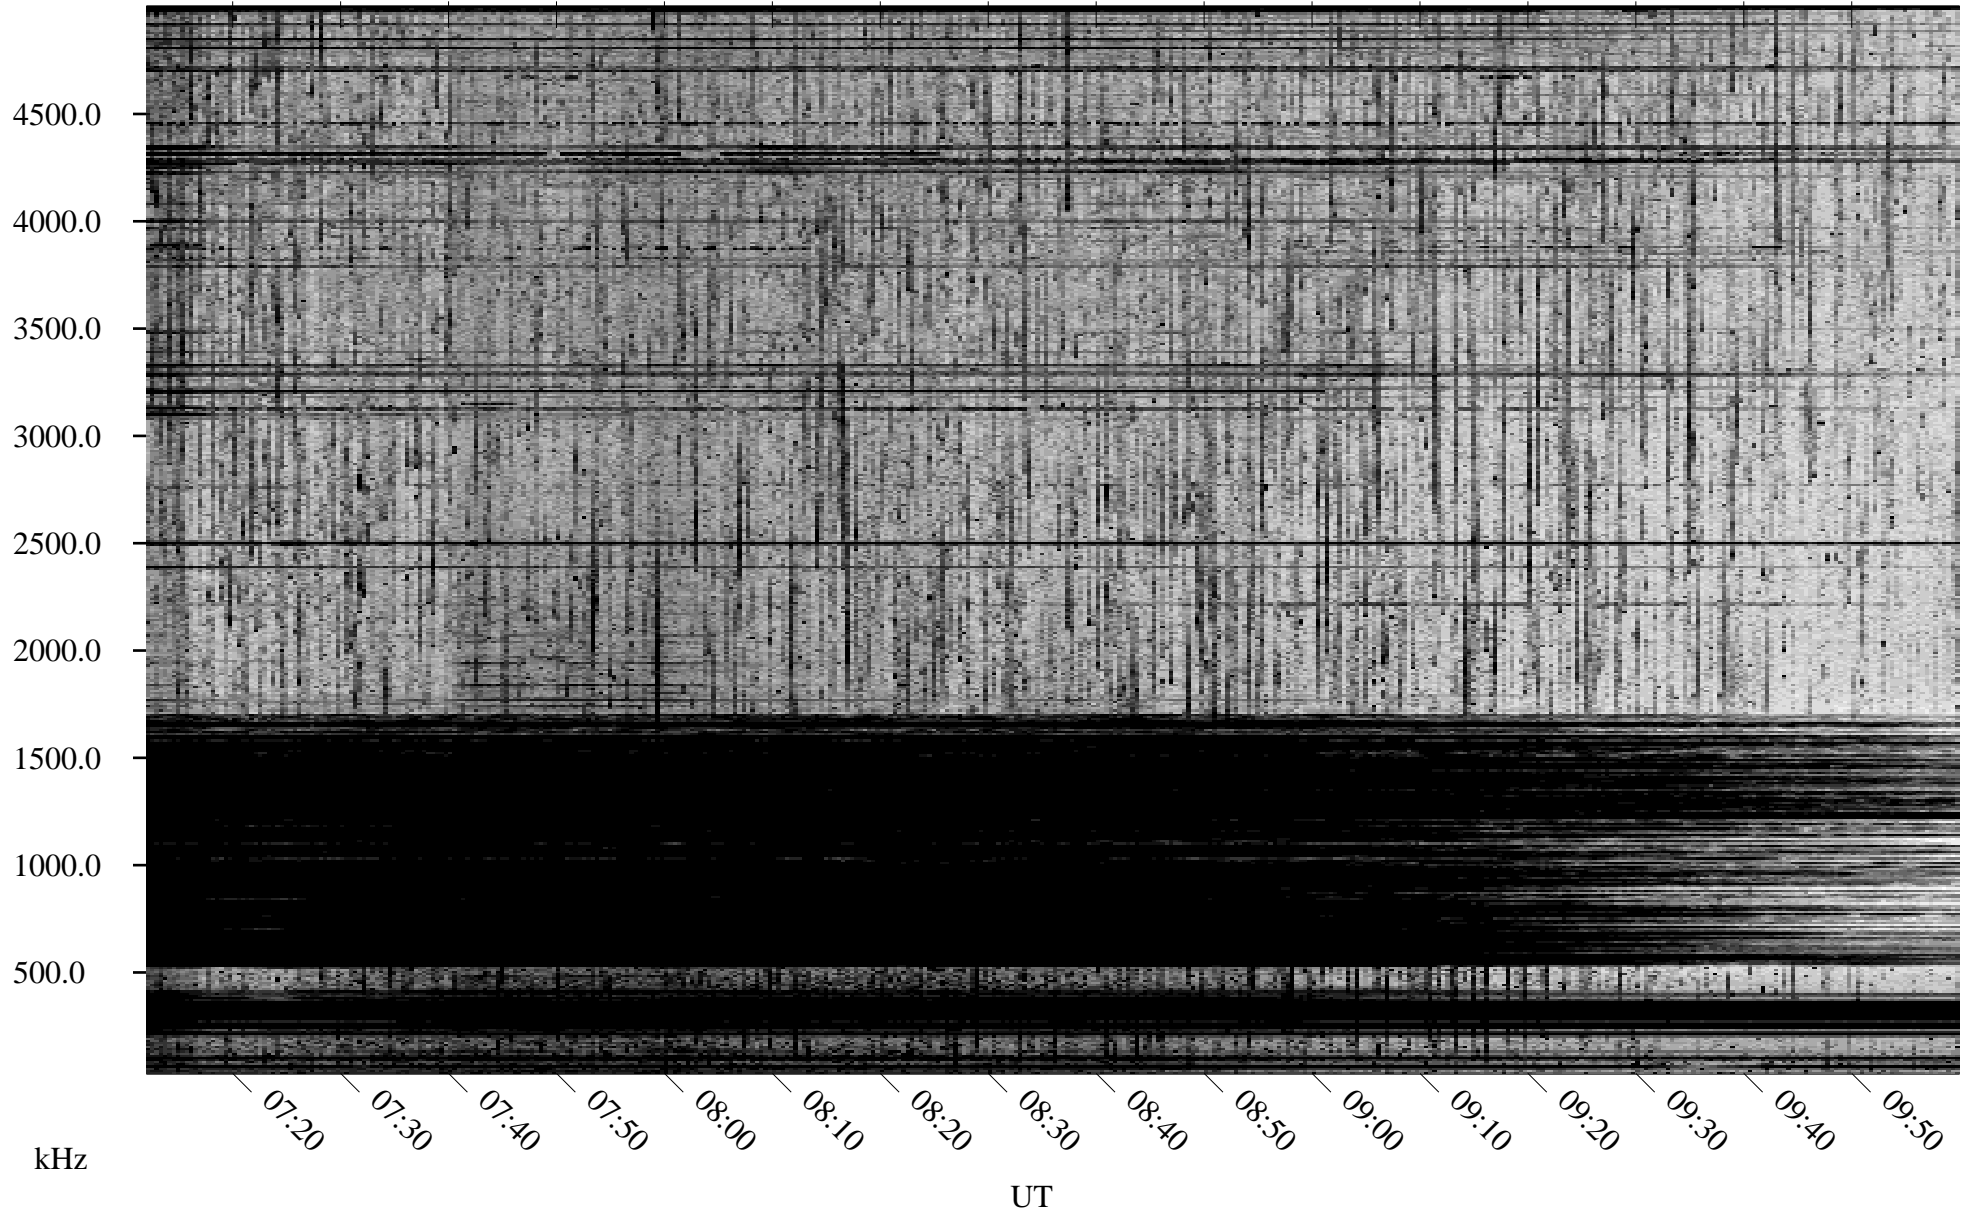

05/24/2001 Churchill, Manitoba

Linear Scale Black = 161 White = 15

ch01144l.r00m max_12

Page 1

05/24/2001 Churchill, Manitoba

Linear Scale Black = 161 White = 15

ch01144l.r00m max_12

Page 2

05/25/2001 Churchill, Manitoba

Linear Scale Black = 161 White = 15

ch01144l.r00m max_12

Page 3

05/25/2001 Churchill, Manitoba

Linear Scale Black = 161 White = 15

ch01144l.r00m max_12

Page 4

05/25/2001 Churchill, Manitoba

Linear Scale Black = 161 White = 15

ch01144l.r00m max_12

Page 5

05/25/2001 Churchill, Manitoba

Linear Scale Black = 161 White = 15

ch01144l.r00m max_12

Page 6

05/25/2001 Churchill, Manitoba

Linear Scale Black = 161 White = 15

ch01144l.r00m max_12

Page 7

05/25/2001 Churchill, Manitoba

Linear Scale Black = 161 White = 15

ch01144l.r00m max_12

Page 8