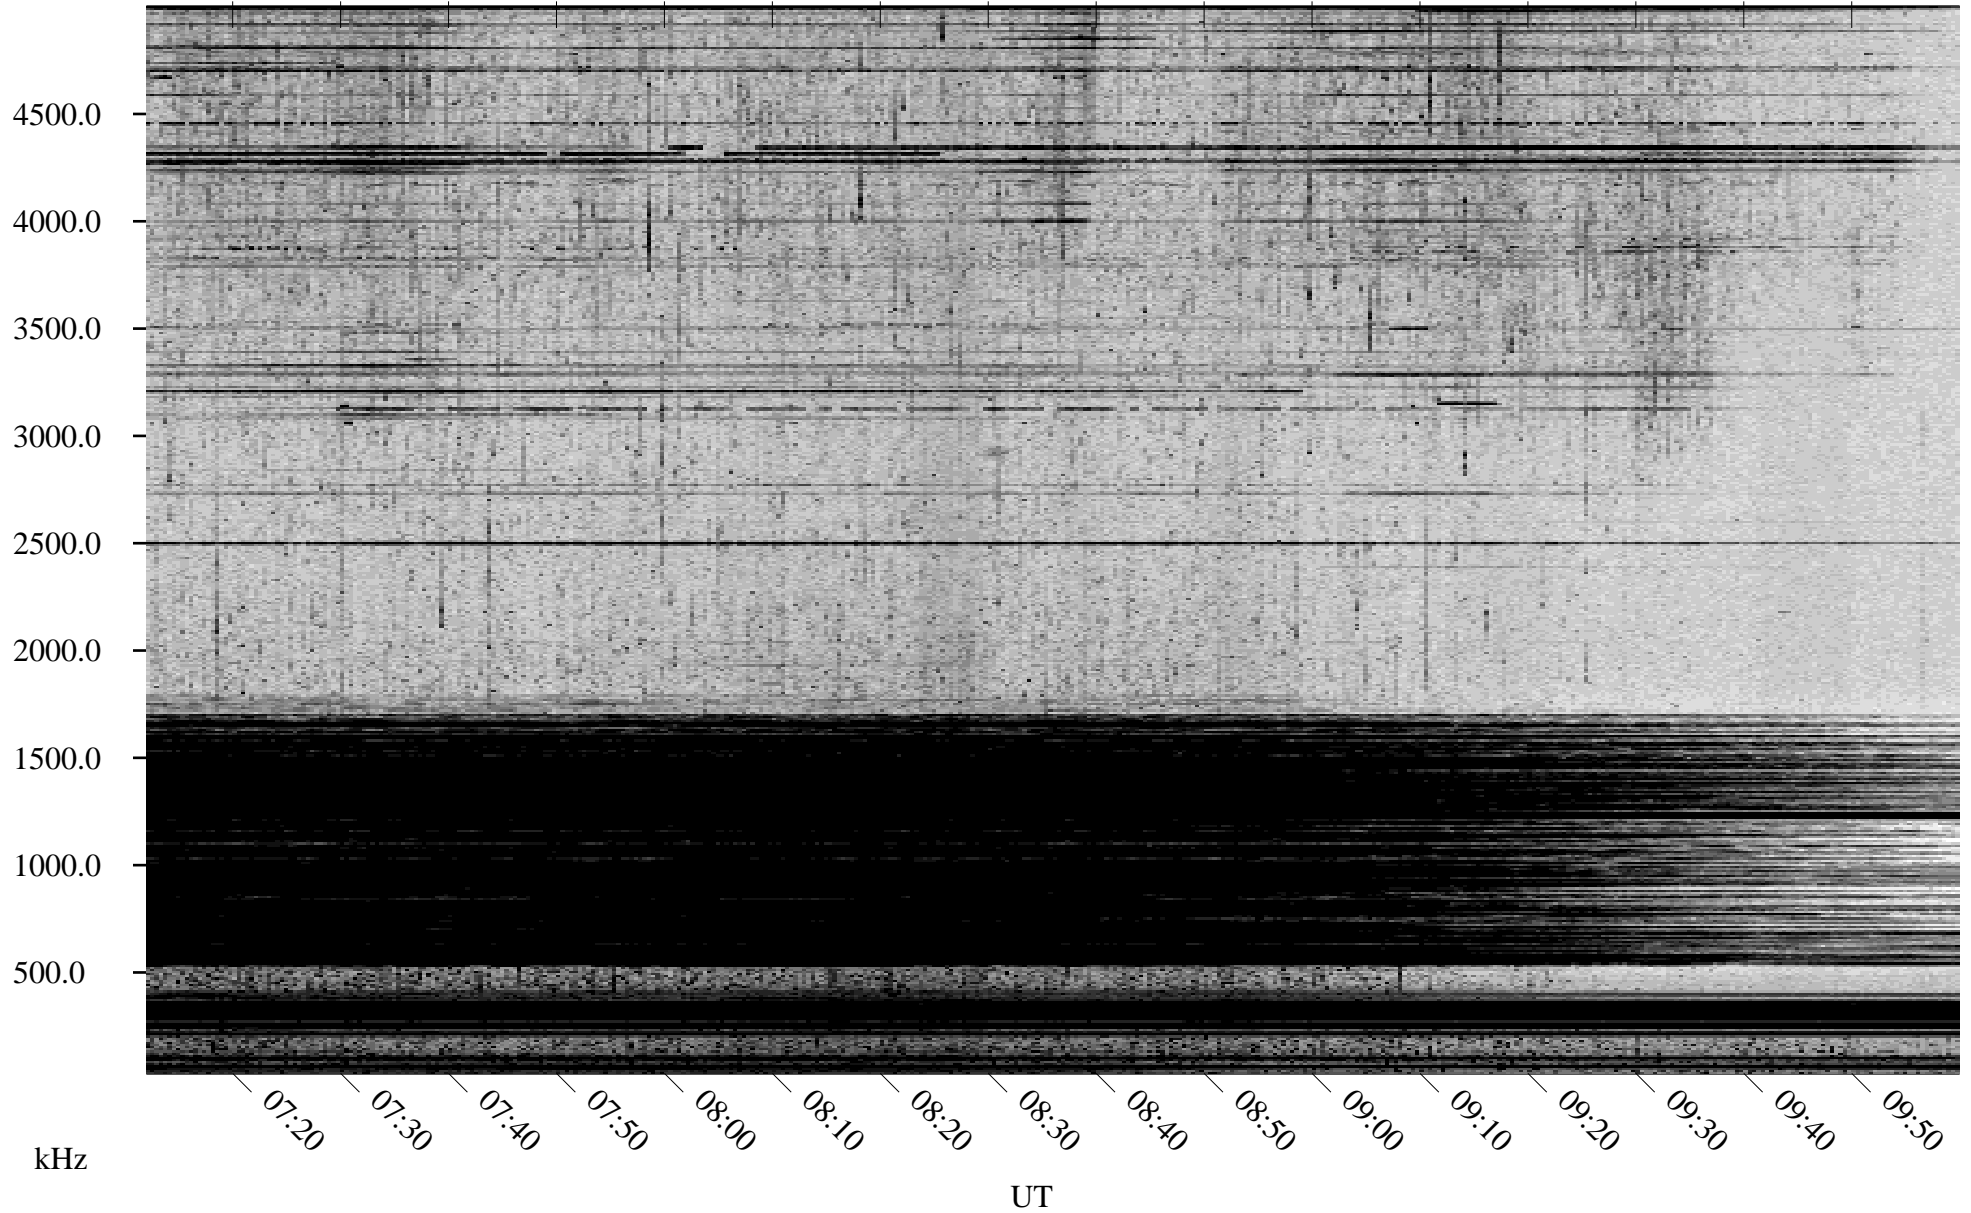

05/25/2001 Churchill, Manitoba

Linear Scale Black = 161 White = 15

ch011451.r00m max_12

Page 1

05/25/2001 Churchill, Manitoba

Linear Scale Black = 161 White = 15

ch01145l.r00m max_12

Page 2

05/26/2001 Churchill, Manitoba

Linear Scale Black = 161 White = 15

ch01145l.r00m max_12

Page 3

05/26/2001 Churchill, Manitoba

Linear Scale Black = 161 White = 15

ch011451.r00m max_12

Page 4

05/26/2001 Churchill, Manitoba

Linear Scale Black = 161 White = 15

ch01145l.r00m max_12

Page 5

05/26/2001 Churchill, Manitoba

Linear Scale Black = 161 White = 15

ch011451.r00m max_12

Page 6

05/26/2001 Churchill, Manitoba

Linear Scale Black = 161 White = 15

ch011451.r00m max_12

Page 7

05/26/2001 Churchill, Manitoba

Linear Scale Black = 161 White = 15

ch011451.r00m max_12