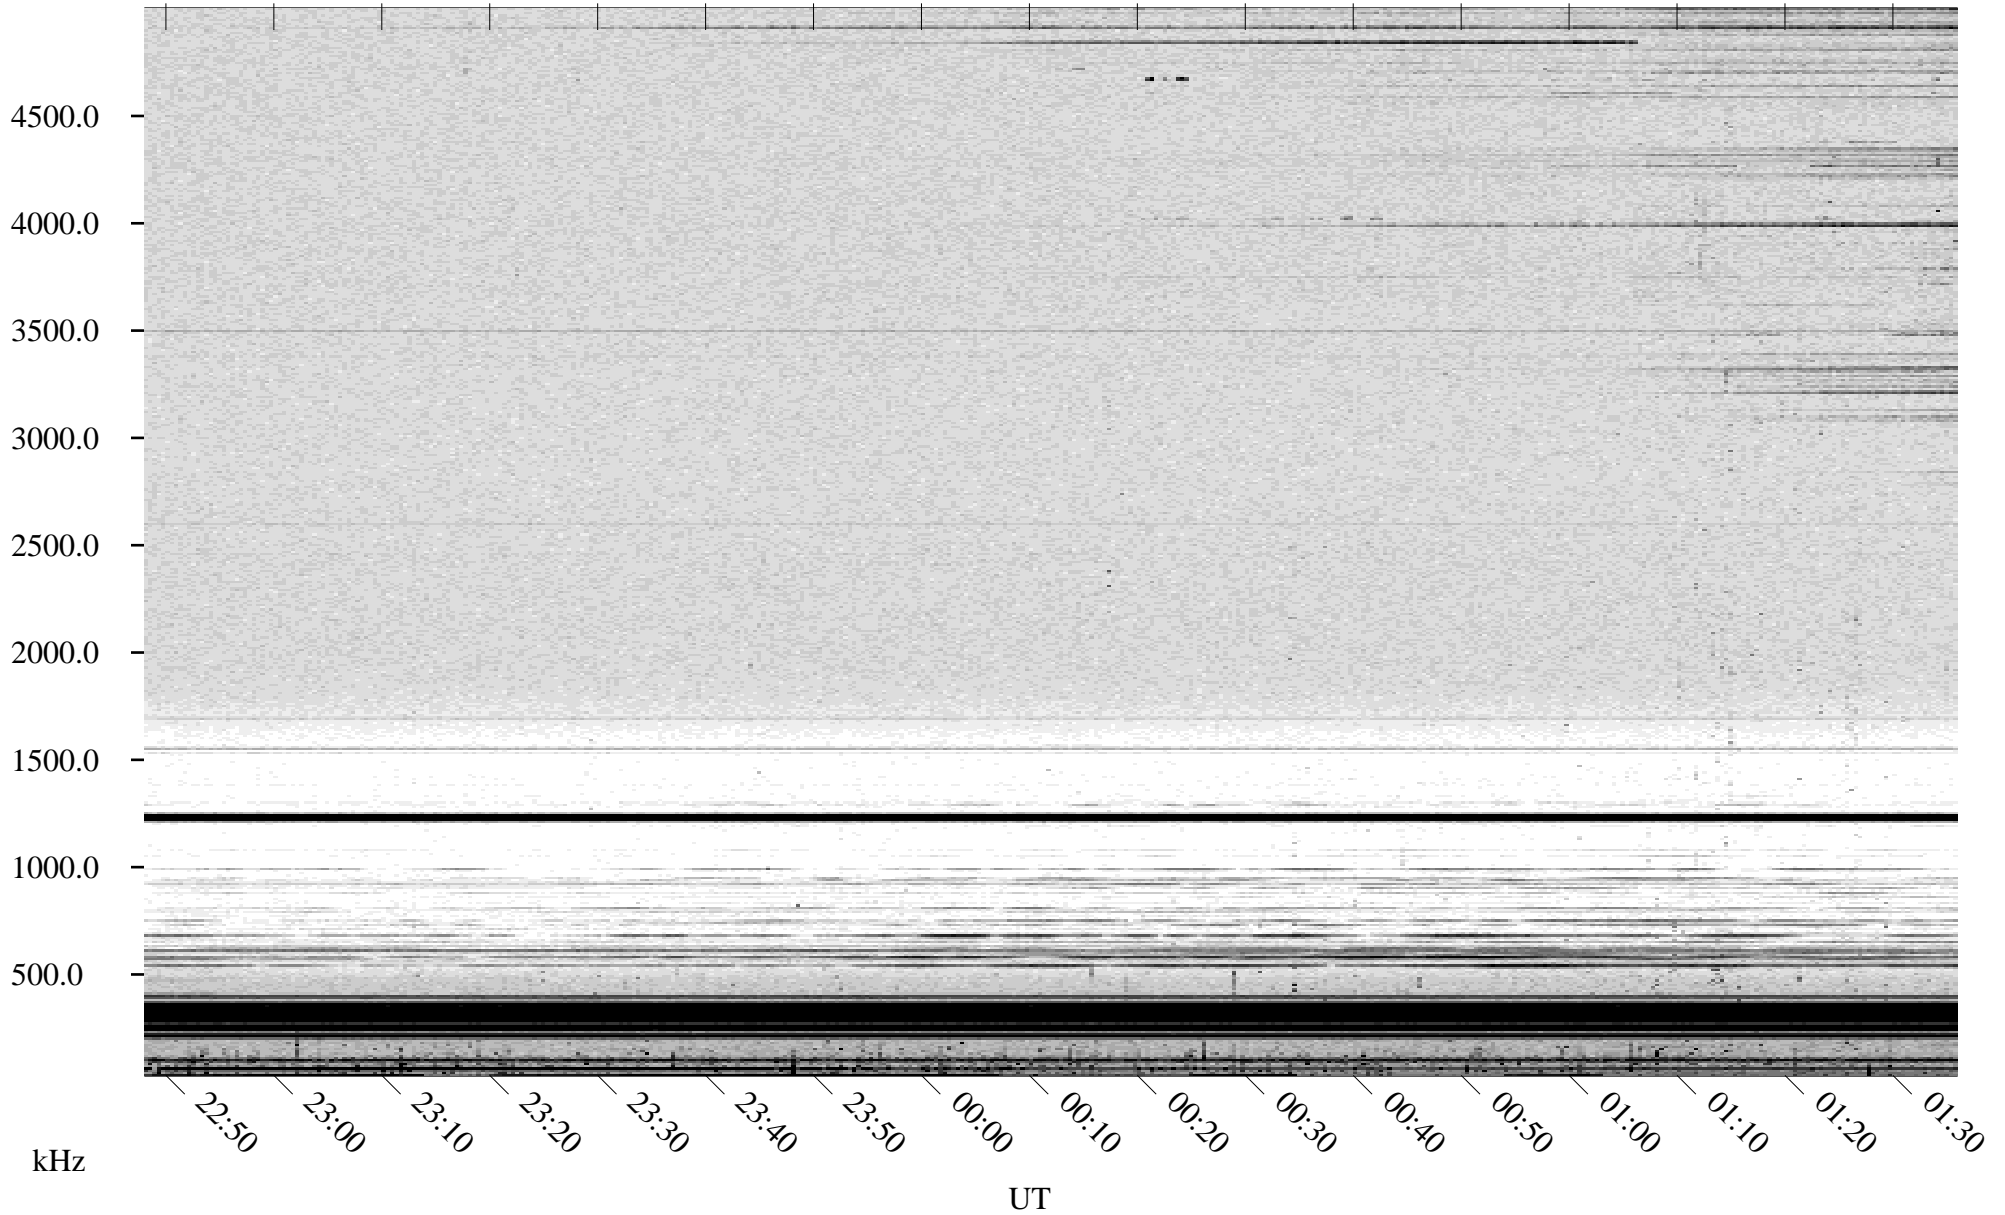

05/25/2001 Churchill, Manitoba

Linear Scale Black = 161 White = 15

ch011451.r00m max_12

Page 1

05/25/2001 Churchill, Manitoba

Linear Scale Black = 161 White = 15

ch01145l.r00m max_12

Page 2

05/26/2001 Churchill, Manitoba

Linear Scale Black = 161 White = 15

ch01145l.r00m max_12

Page 3

05/26/2001 Churchill, Manitoba

Linear Scale Black = 161 White = 15

ch011451.r00m max_12

Page 4

05/26/2001 Churchill, Manitoba

Linear Scale Black = 161 White = 15

ch01145l.r00m max_12

Page 5

05/26/2001 Churchill, Manitoba

Linear Scale Black = 161 White = 15

ch011451.r00m max_12

Page 6

05/26/2001 Churchill, Manitoba

Linear Scale Black = 161 White = 15

ch011451.r00m max_12

Page 7

05/26/2001 Churchill, Manitoba

Linear Scale Black = 161 White = 15

ch011451.r00m max_12