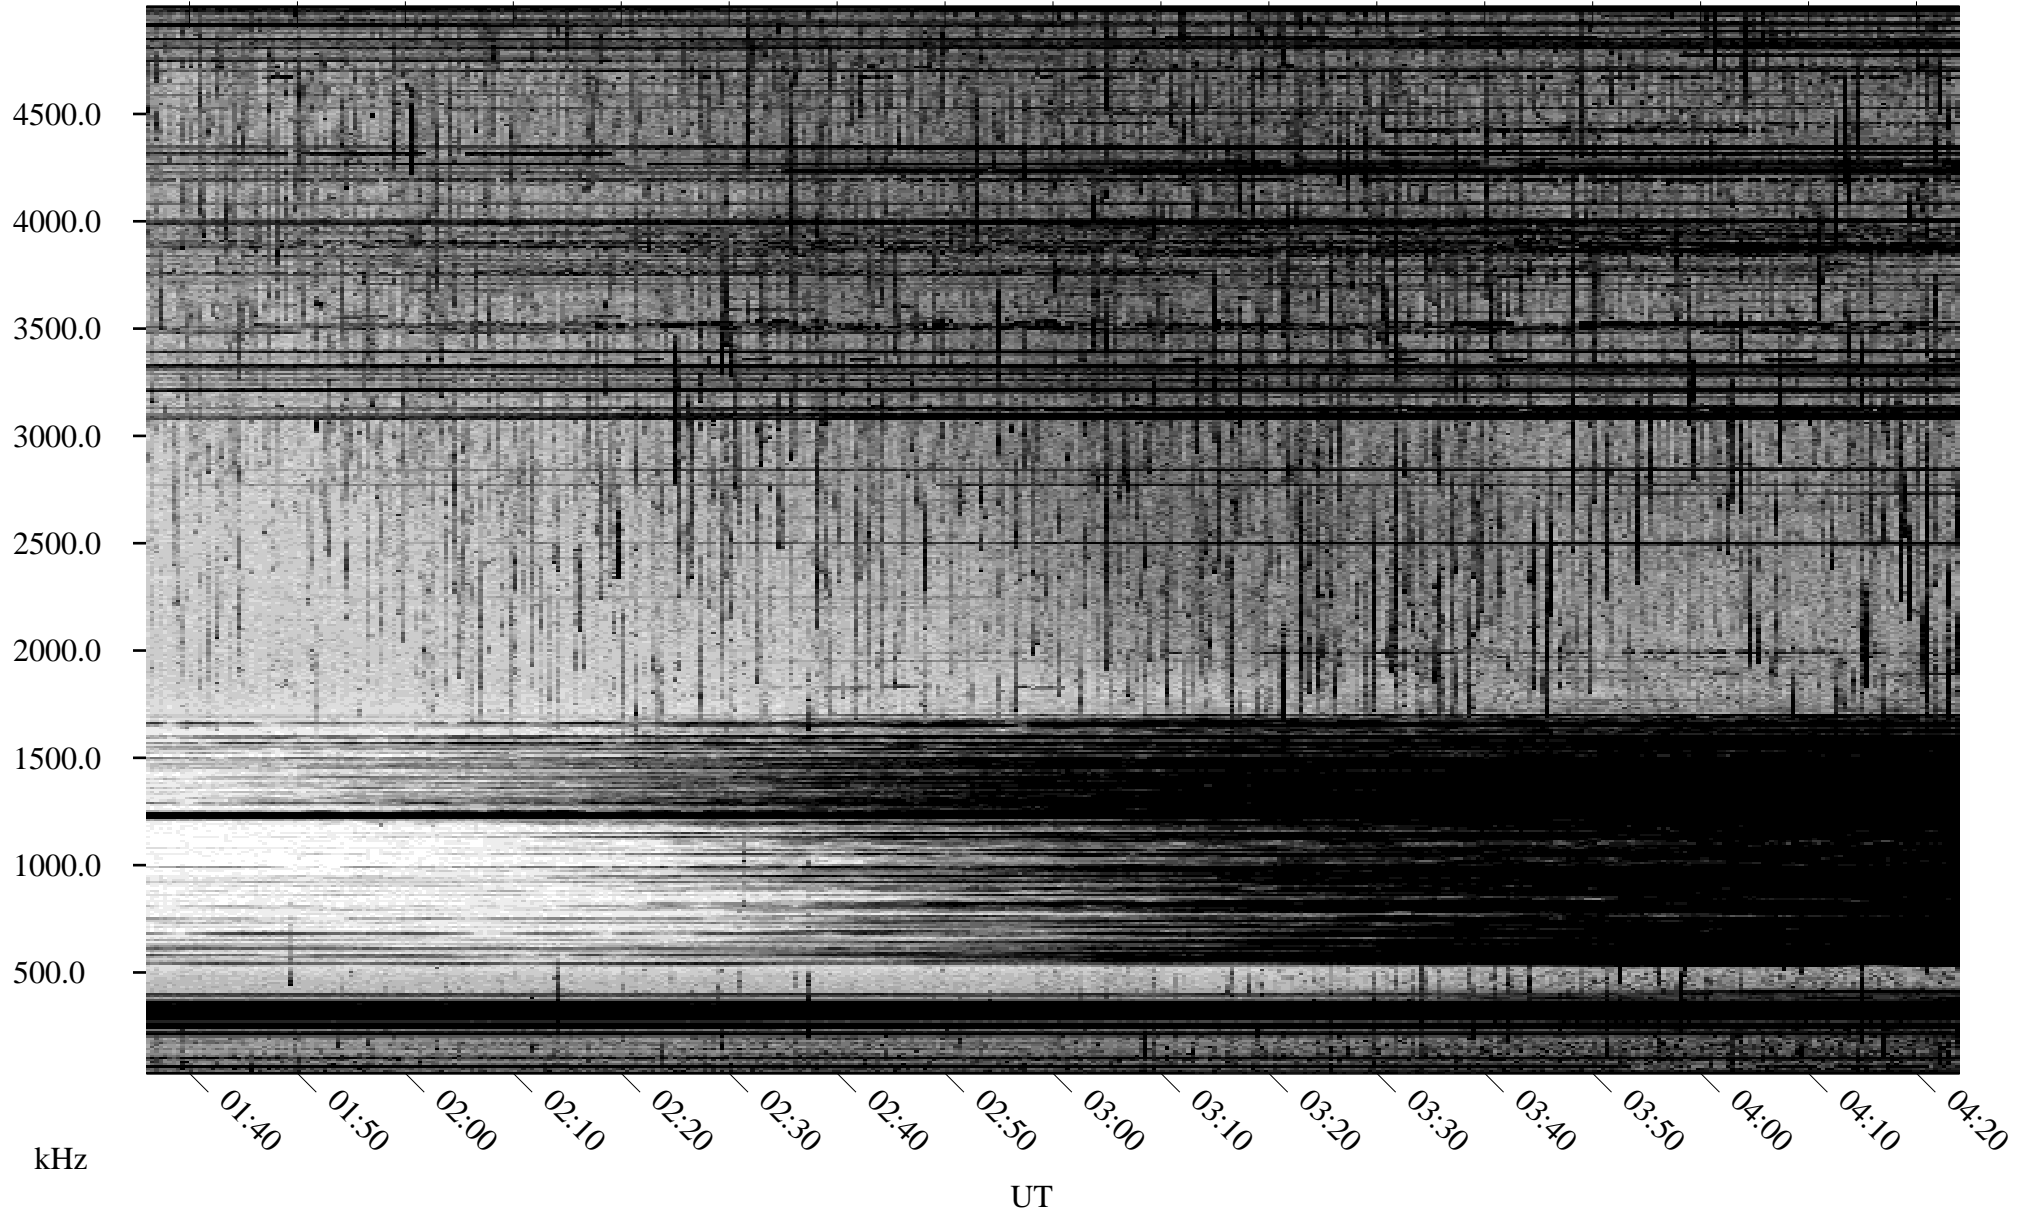

05/26/2001 Churchill, Manitoba

Linear Scale Black = 161 White = 15

ch01146l.r00m max_12

Page 1

05/26/2001 Churchill, Manitoba

Linear Scale Black = 161 White = 15

ch01146l.r00m max_12

Page 2

05/27/2001 Churchill, Manitoba

Linear Scale Black = 161 White = 15

ch01146l.r00m max_12

Page 3

05/27/2001 Churchill, Manitoba

Linear Scale Black = 161 White = 15

ch01146l.r00m max_12

Page 4

05/27/2001 Churchill, Manitoba

Linear Scale Black = 161 White = 15

ch01146l.r00m max_12

Page 5

05/27/2001 Churchill, Manitoba

Linear Scale Black = 161 White = 15

ch01146l.r00m max_12

Page 6

05/27/2001 Churchill, Manitoba

Linear Scale Black = 161 White = 15

ch01146l.r00m max_12

Page 7

05/27/2001 Churchill, Manitoba

Linear Scale Black = 161 White = 15

ch01146l.r00m max_12