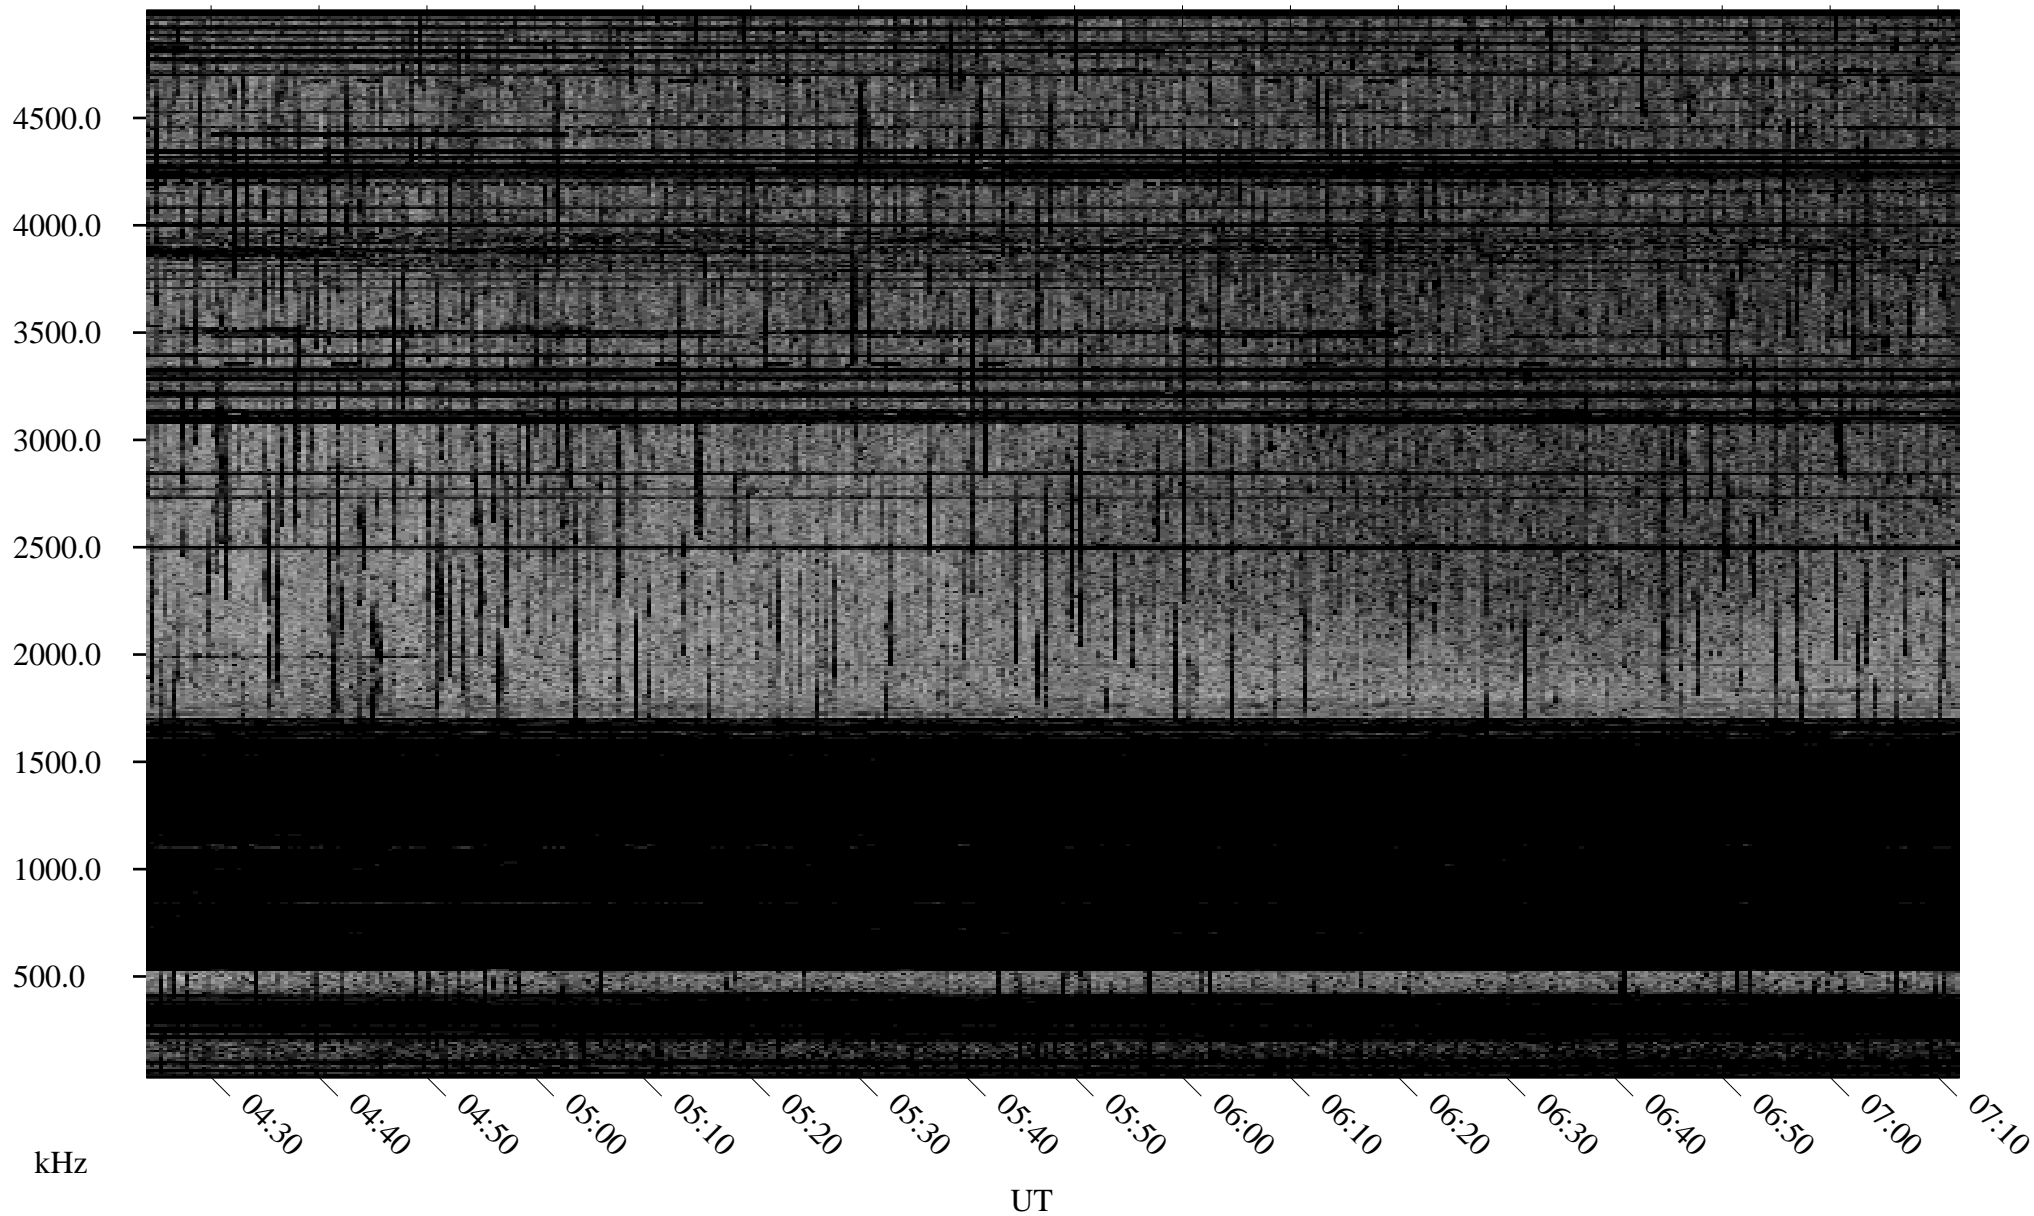

05/26/2001 Churchill, Manitoba

Linear Scale Black = 161 White = 15

ch01146l.r00m max_12

Page 1

05/26/2001 Churchill, Manitoba

Linear Scale Black = 161 White = 15

ch01146l.r00m max_12

Page 2

05/27/2001 Churchill, Manitoba

Linear Scale Black = 161 White = 15

ch01146l.r00m max_12

Page 3

05/27/2001 Churchill, Manitoba

Linear Scale Black = 161 White = 15

ch01146l.r00m max_12

Page 4

05/27/2001 Churchill, Manitoba

Linear Scale Black = 161 White = 15

ch01146l.r00m max_12

Page 5

05/27/2001 Churchill, Manitoba

Linear Scale Black = 161 White = 15

ch01146l.r00m max_12

Page 6

05/27/2001 Churchill, Manitoba

Linear Scale Black = 161 White = 15

ch01146l.r00m max_12

Page 7

05/27/2001 Churchill, Manitoba

Linear Scale Black = 161 White = 15

ch01146l.r00m max_12