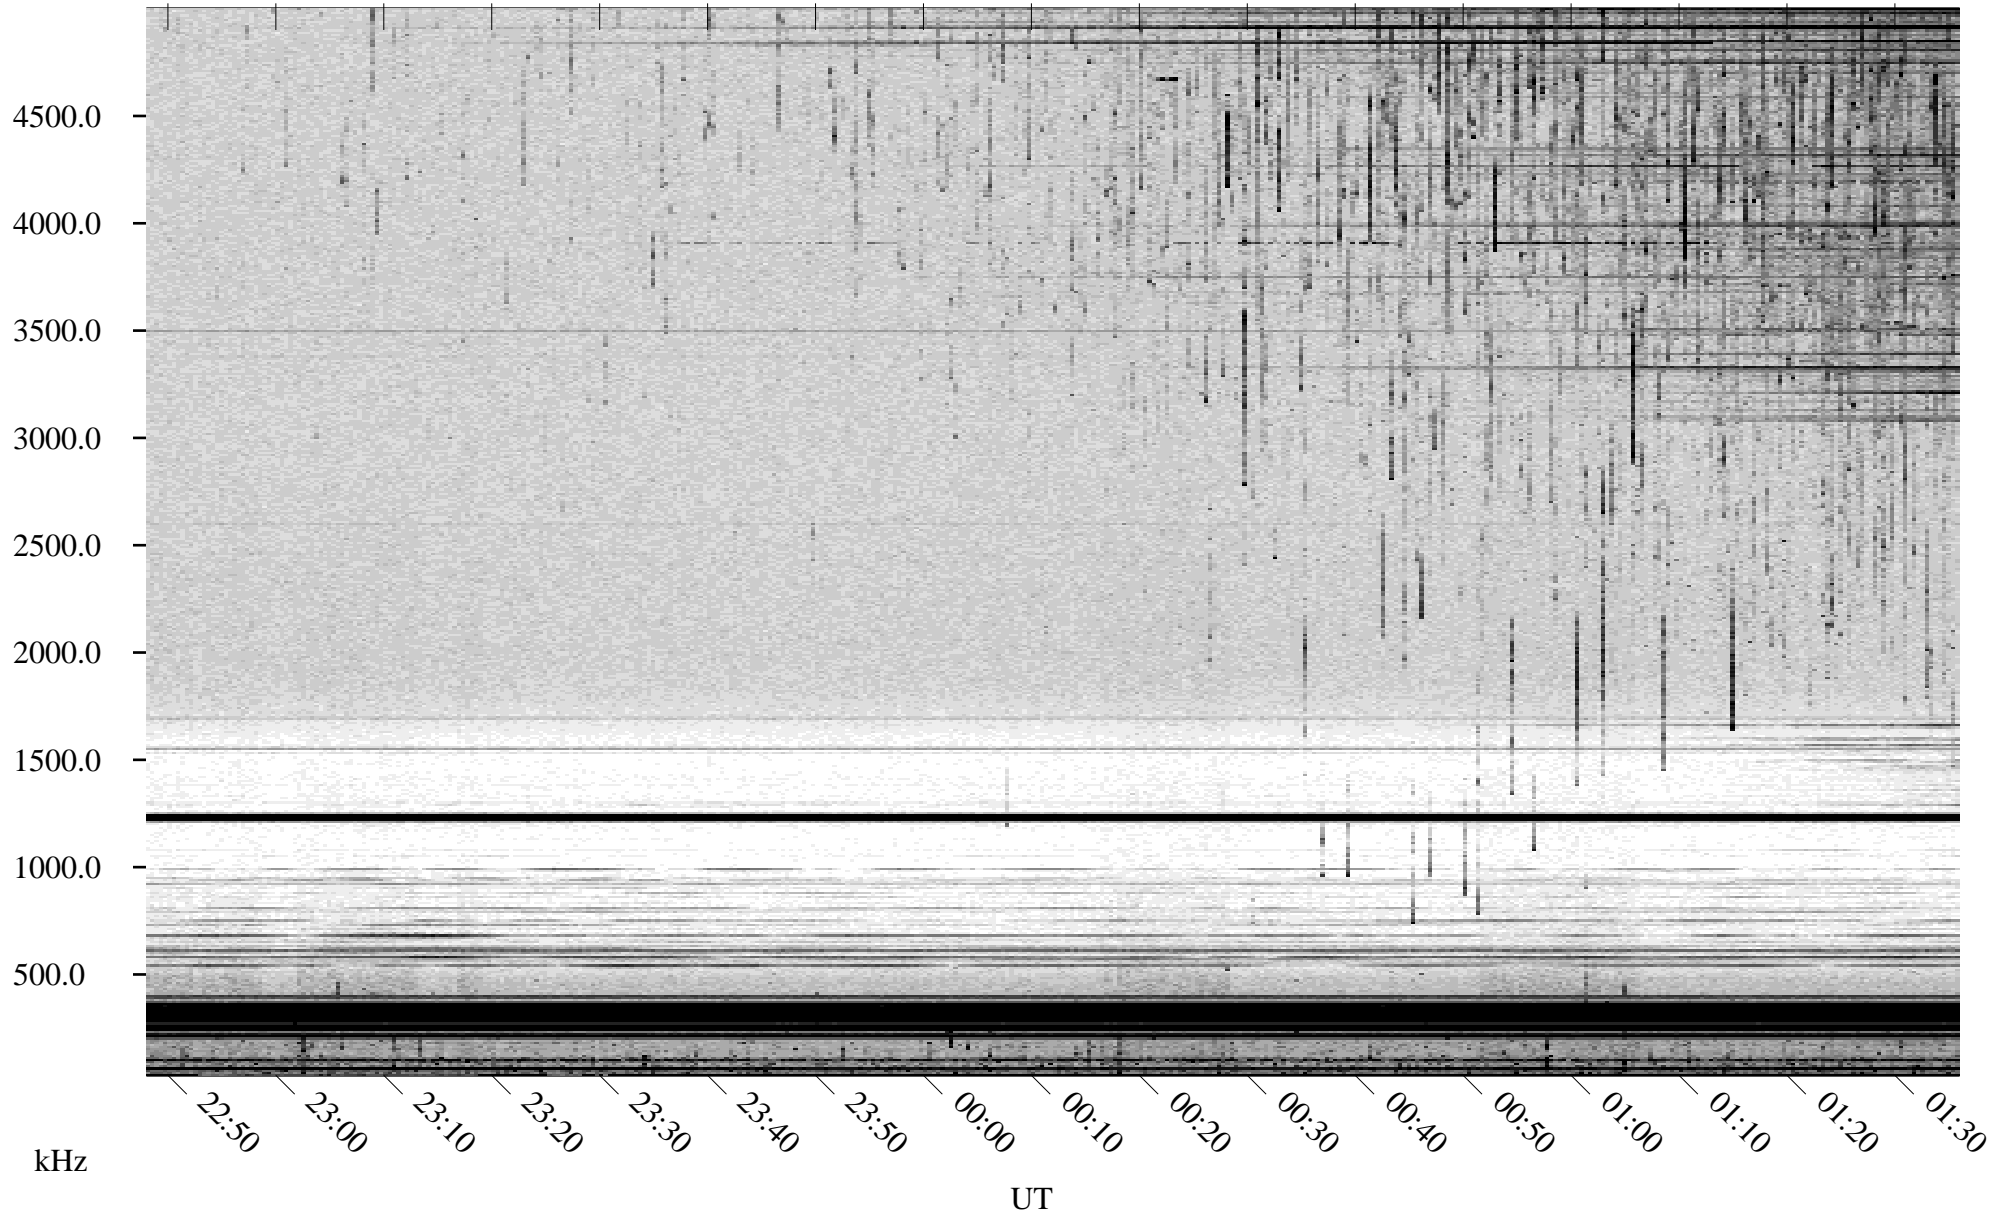

05/26/2001 Churchill, Manitoba

Linear Scale Black = 161 White = 15

ch01146l.r00m max_12

Page 1

05/26/2001 Churchill, Manitoba

Linear Scale Black = 161 White = 15

ch01146l.r00m max_12

Page 2

05/27/2001 Churchill, Manitoba

Linear Scale Black = 161 White = 15

ch01146l.r00m max_12

Page 3

05/27/2001 Churchill, Manitoba

Linear Scale Black = 161 White = 15

ch01146l.r00m max_12

Page 4

05/27/2001 Churchill, Manitoba

Linear Scale Black = 161 White = 15

ch01146l.r00m max_12

Page 5

05/27/2001 Churchill, Manitoba

Linear Scale Black = 161 White = 15

ch01146l.r00m max_12

Page 6

05/27/2001 Churchill, Manitoba

Linear Scale Black = 161 White = 15

ch01146l.r00m max_12

Page 7

05/27/2001 Churchill, Manitoba

Linear Scale Black = 161 White = 15

ch01146l.r00m max_12