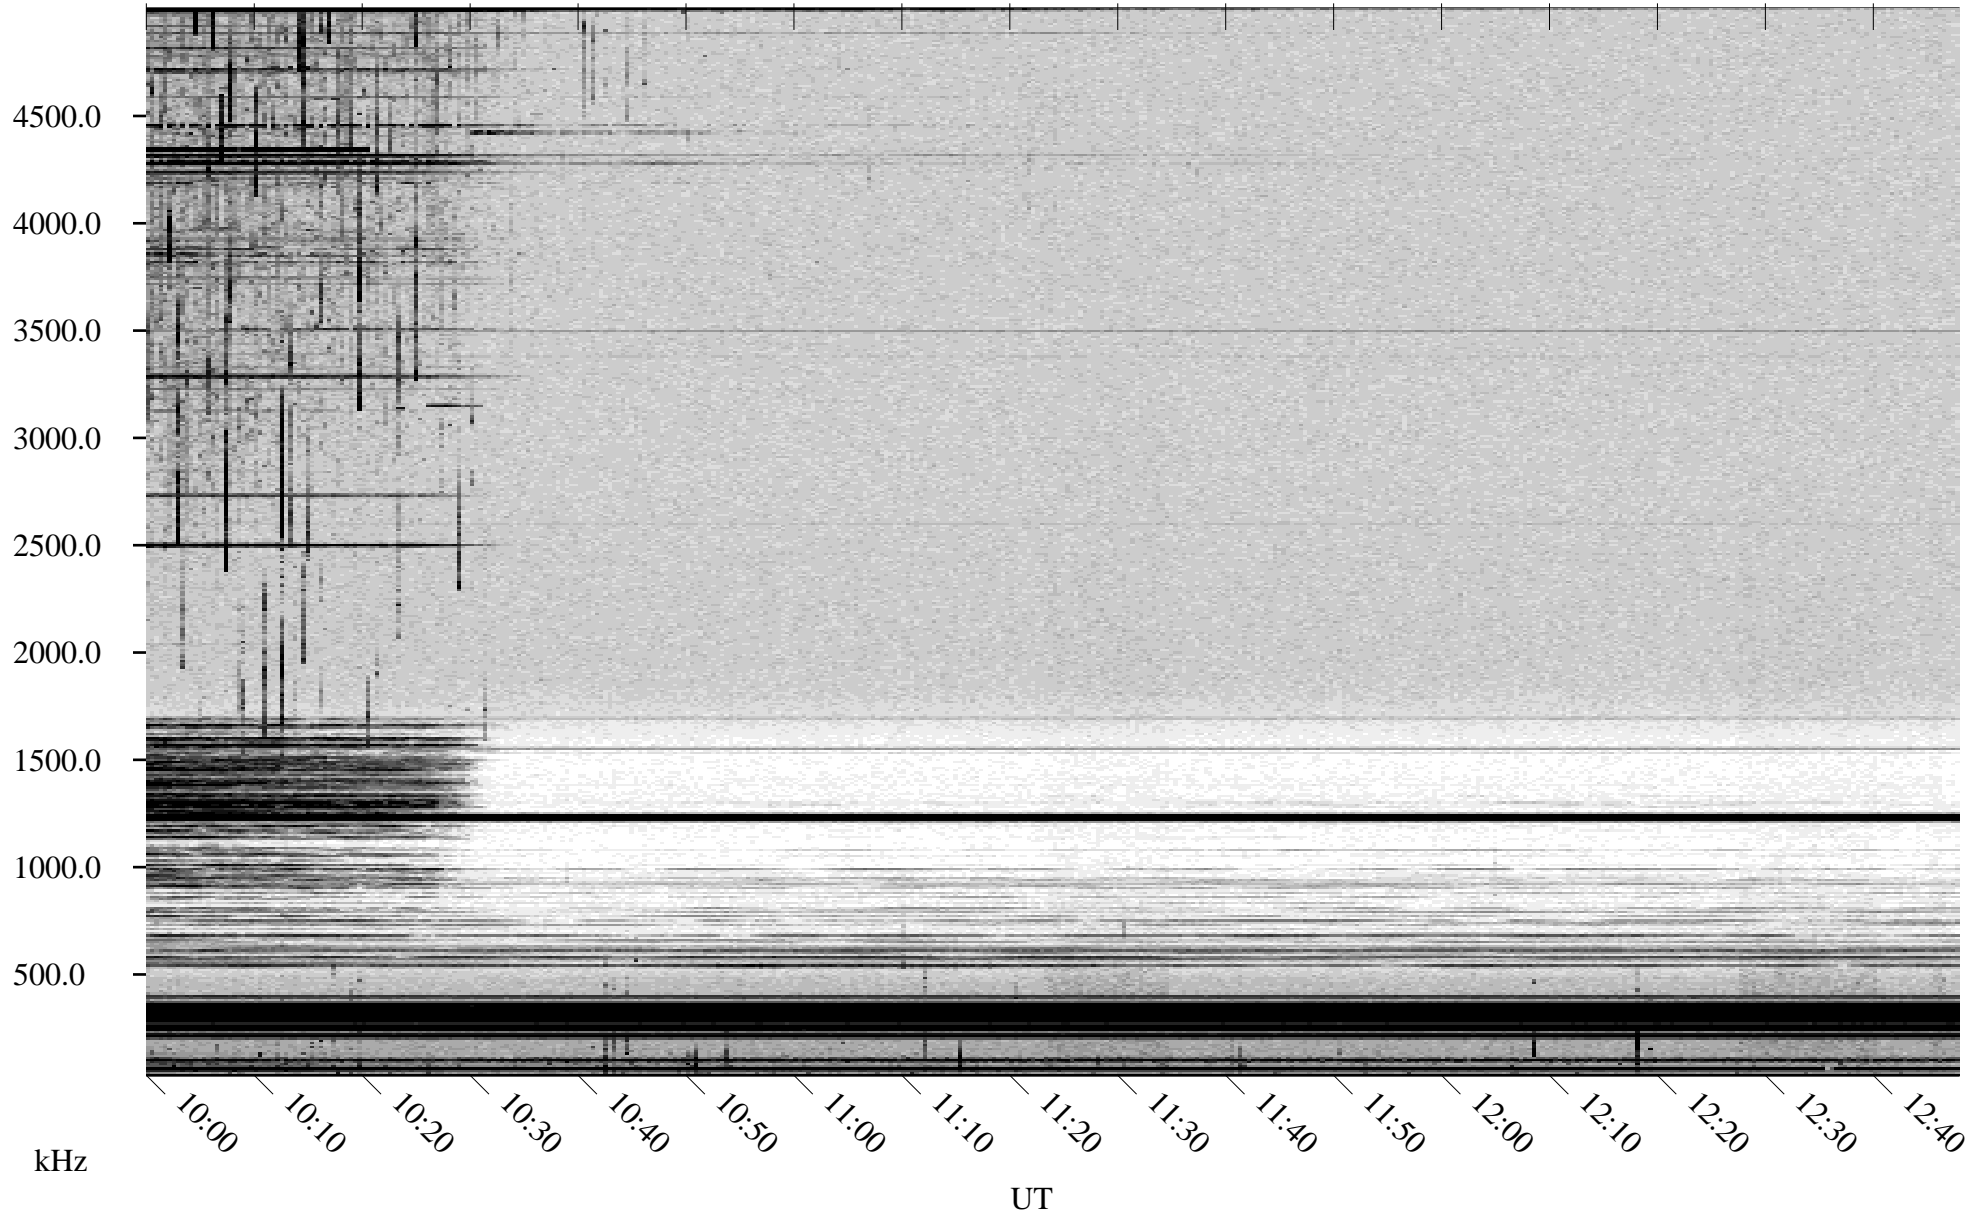

05/26/2001 Churchill, Manitoba

Linear Scale Black = 161 White = 15

ch01146l.r00m max_12

Page 1

05/26/2001 Churchill, Manitoba

Linear Scale Black = 161 White = 15

ch01146l.r00m max_12

Page 2

05/27/2001 Churchill, Manitoba

Linear Scale Black = 161 White = 15

ch01146l.r00m max_12

Page 3

05/27/2001 Churchill, Manitoba

Linear Scale Black = 161 White = 15

ch01146l.r00m max_12

Page 4

05/27/2001 Churchill, Manitoba

Linear Scale Black = 161 White = 15

ch01146l.r00m max_12

Page 5

05/27/2001 Churchill, Manitoba

Linear Scale Black = 161 White = 15

ch01146l.r00m max_12

Page 6

05/27/2001 Churchill, Manitoba

Linear Scale Black = 161 White = 15

ch01146l.r00m max_12

Page 7

05/27/2001 Churchill, Manitoba

Linear Scale Black = 161 White = 15

ch01146l.r00m max_12