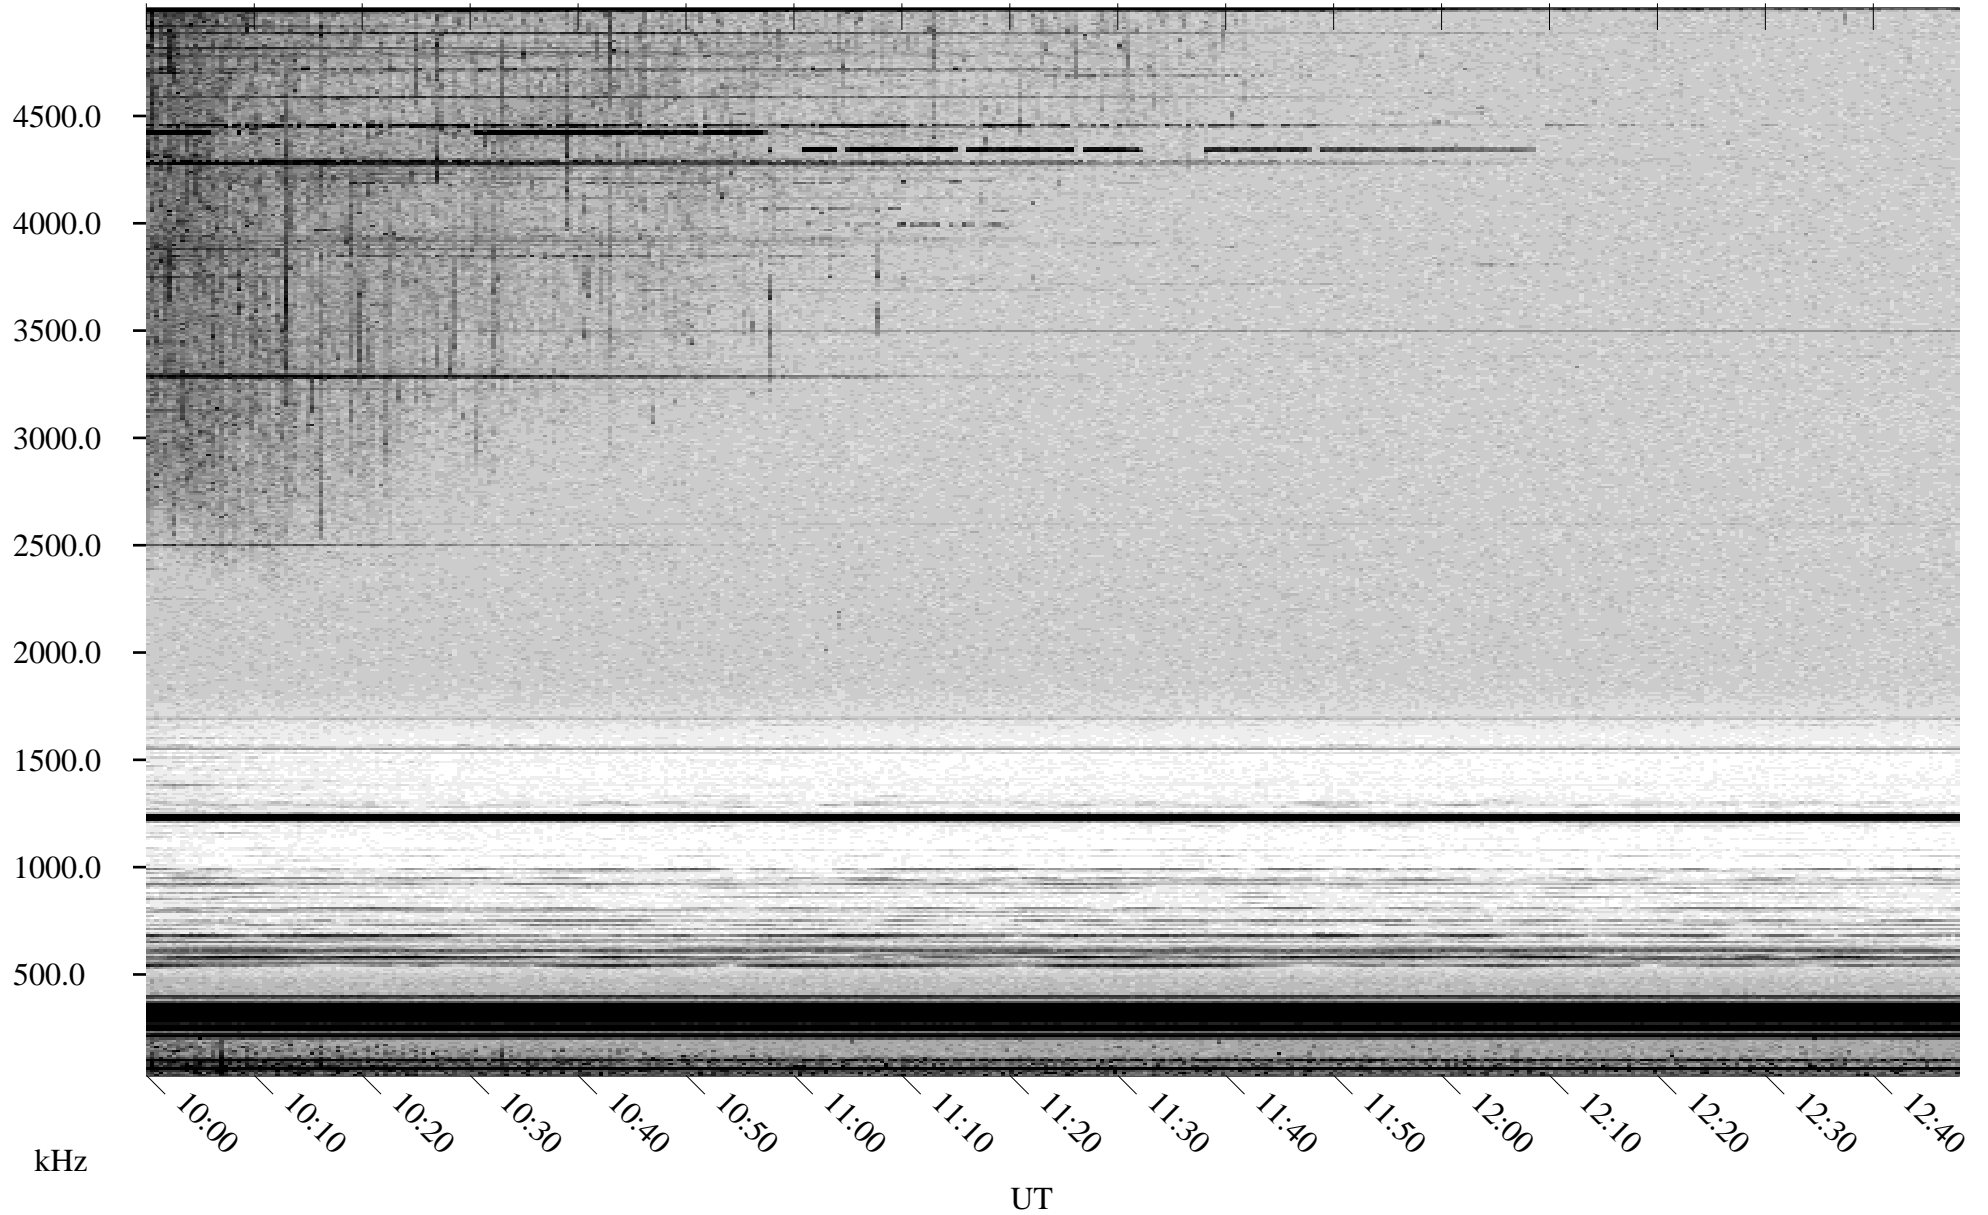

05/28/2001 Churchill, Manitoba

Linear Scale Black = 161 White = 15

ch01148l.r00m max_12

Page 1

05/28/2001 Churchill, Manitoba

Linear Scale Black = 161 White = 15

ch01148l.r00m max_12

Page 2

05/29/2001 Churchill, Manitoba

Linear Scale Black = 161 White = 15

ch01148l.r00m max_12

Page 3

05/29/2001 Churchill, Manitoba

Linear Scale Black = 161 White = 15

ch01148l.r00m max_12

Page 4

05/29/2001 Churchill, Manitoba

Linear Scale Black = 161 White = 15

ch01148l.r00m max_12

Page 5

05/29/2001 Churchill, Manitoba

Linear Scale Black = 161 White = 15

ch01148l.r00m max_12

Page 6

05/29/2001 Churchill, Manitoba

Linear Scale Black = 161 White = 15

ch01148l.r00m max_12

Page 7

05/29/2001 Churchill, Manitoba

Linear Scale Black = 161 White = 15

ch01148l.r00m max_12