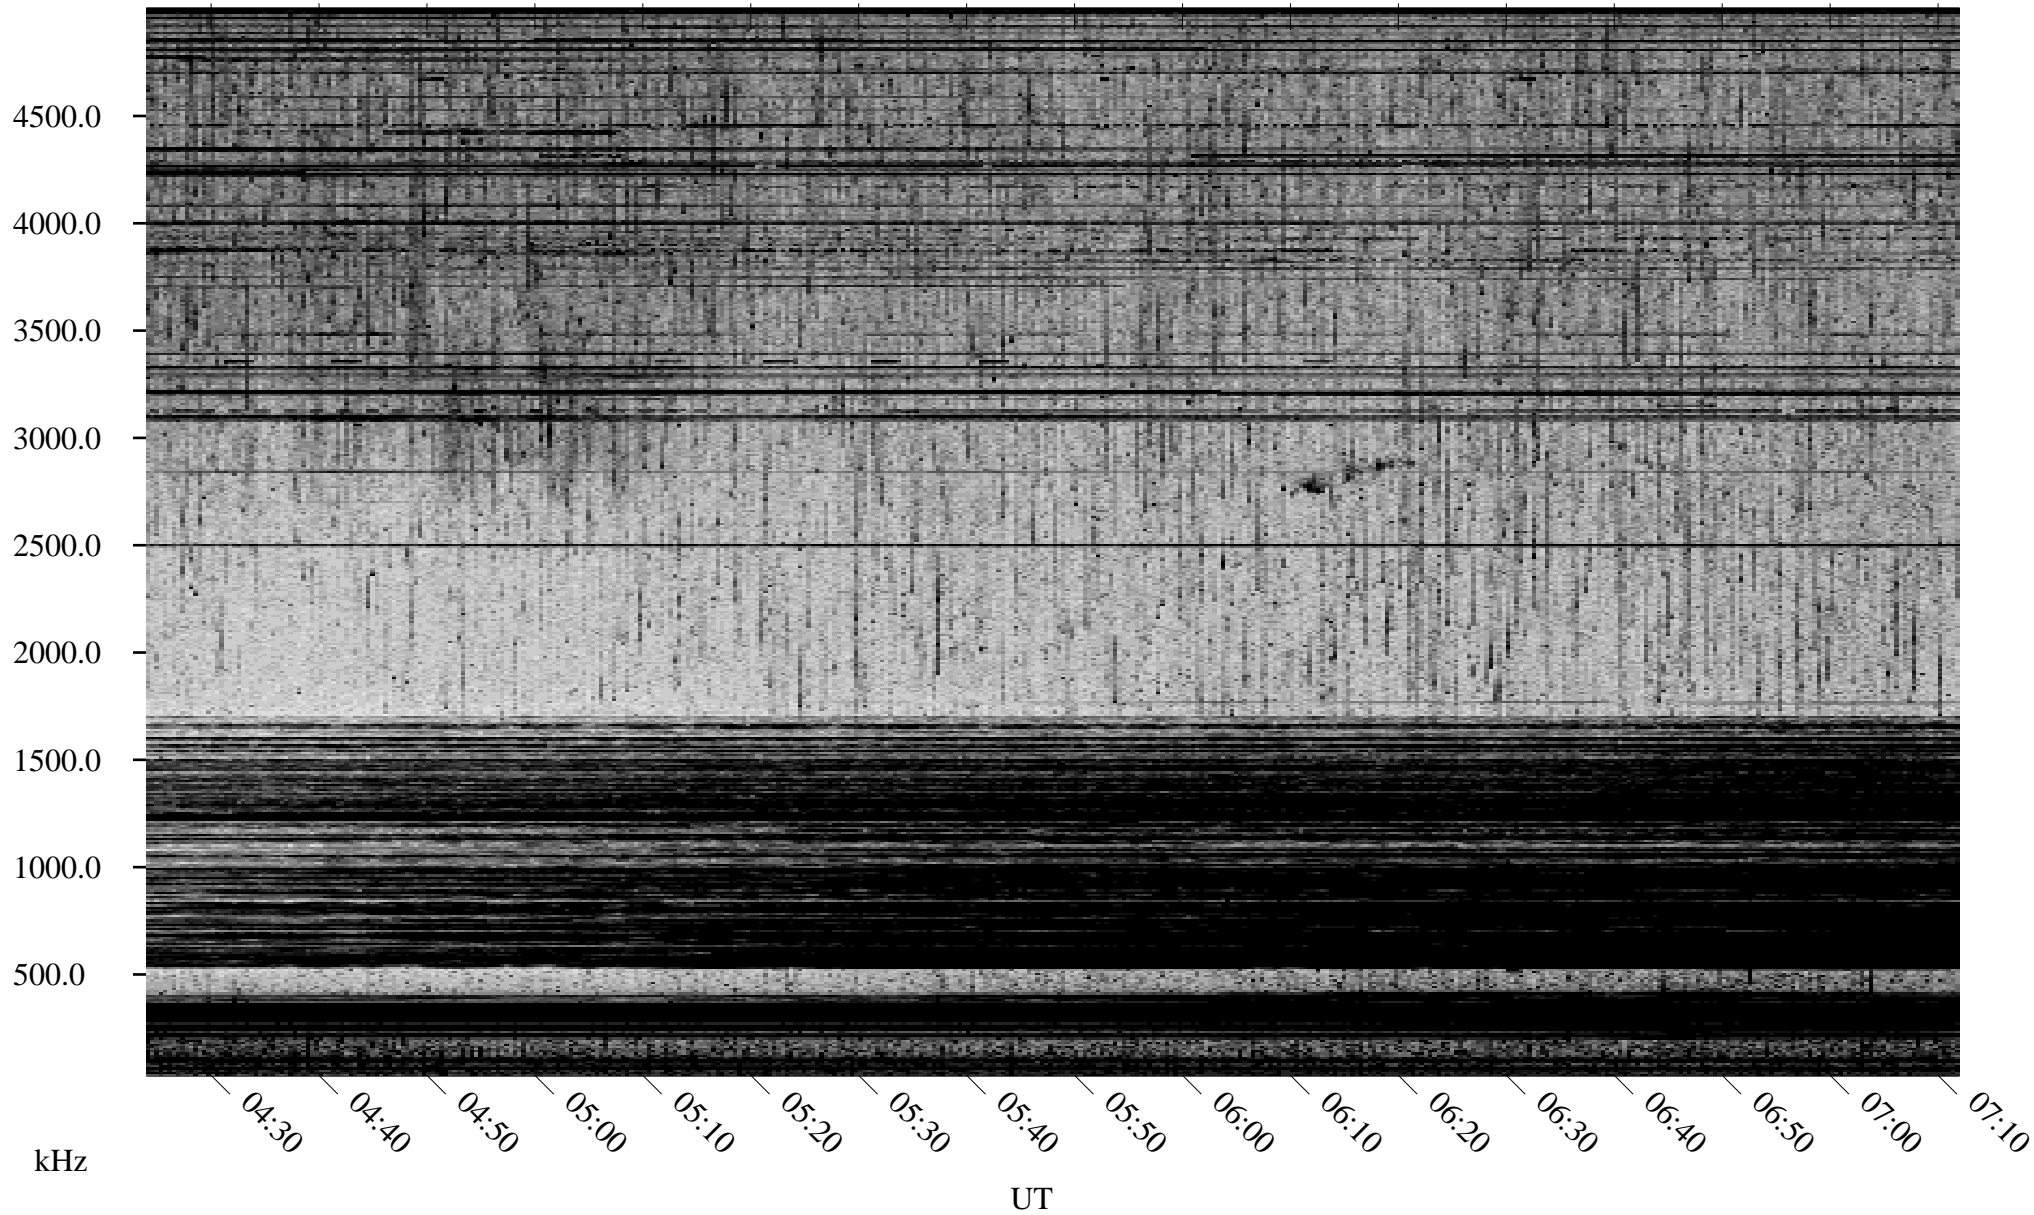

05/28/2001 Churchill, Manitoba

Linear Scale Black = 161 White = 15

ch01148l.r00m max_12

Page 1

05/28/2001 Churchill, Manitoba

Linear Scale Black = 161 White = 15

ch01148l.r00m max_12

Page 2

05/29/2001 Churchill, Manitoba

Linear Scale Black = 161 White = 15

ch01148l.r00m max_12

Page 3

05/29/2001 Churchill, Manitoba

Linear Scale Black = 161 White = 15

ch01148l.r00m max_12

Page 4

05/29/2001 Churchill, Manitoba

Linear Scale Black = 161 White = 15

ch01148l.r00m max_12

Page 5

05/29/2001 Churchill, Manitoba

Linear Scale Black = 161 White = 15

ch01148l.r00m max_12

Page 6

05/29/2001 Churchill, Manitoba

Linear Scale Black = 161 White = 15

ch01148l.r00m max_12

Page 7

05/29/2001 Churchill, Manitoba

Linear Scale Black = 161 White = 15

ch01148l.r00m max_12