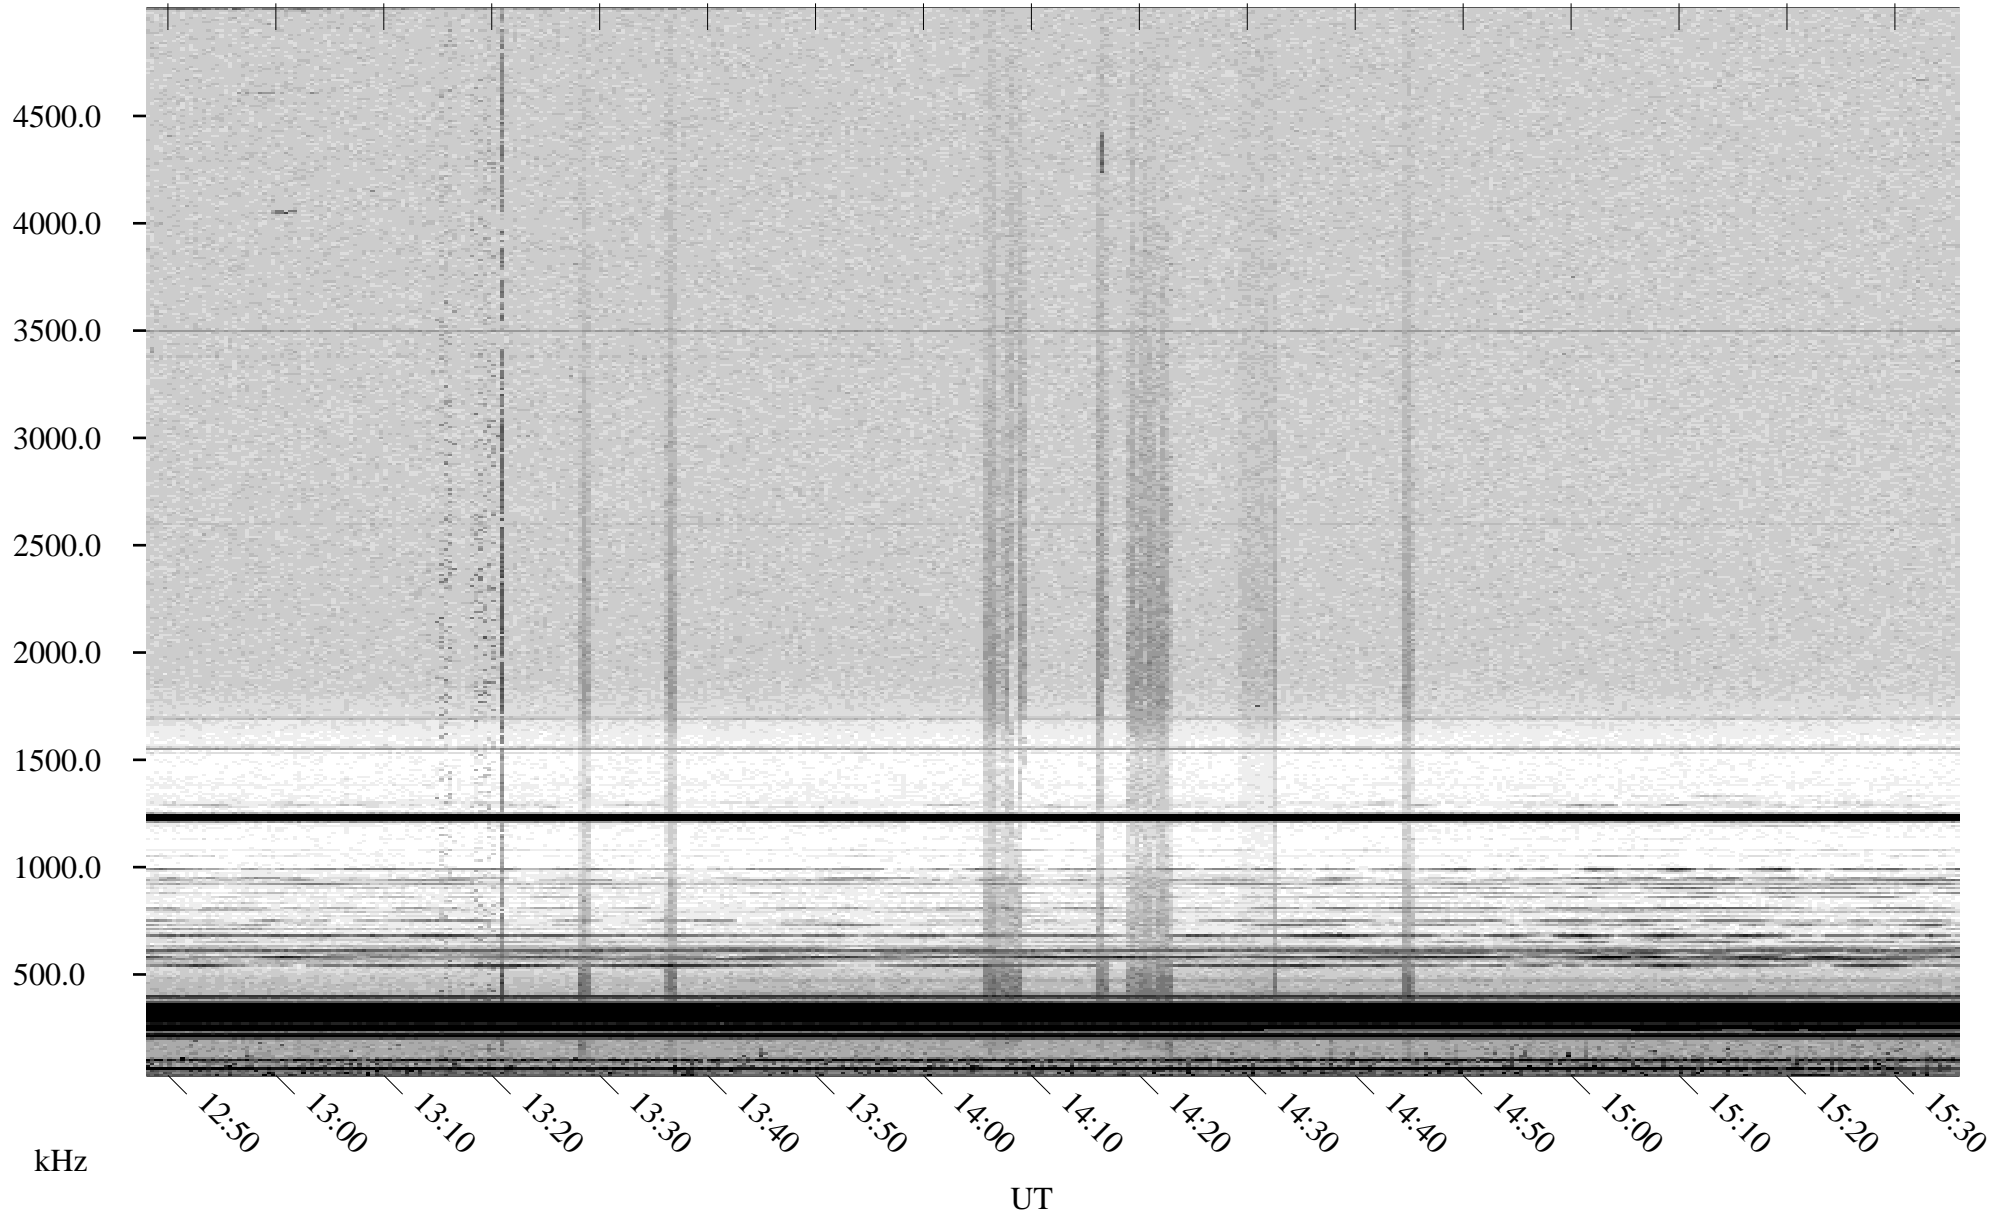

05/28/2001 Churchill, Manitoba

Linear Scale Black = 161 White = 15

ch01148l.r00m max_12

Page 1

05/28/2001 Churchill, Manitoba

Linear Scale Black = 161 White = 15

ch01148l.r00m max_12

Page 2

05/29/2001 Churchill, Manitoba

Linear Scale Black = 161 White = 15

ch01148l.r00m max_12

Page 3

05/29/2001 Churchill, Manitoba

Linear Scale Black = 161 White = 15

ch01148l.r00m max_12

Page 4

05/29/2001 Churchill, Manitoba

Linear Scale Black = 161 White = 15

ch01148l.r00m max_12

Page 5

05/29/2001 Churchill, Manitoba

Linear Scale Black = 161 White = 15

ch01148l.r00m max_12

Page 6

05/29/2001 Churchill, Manitoba

Linear Scale Black = 161 White = 15

ch01148l.r00m max_12

Page 7

05/29/2001 Churchill, Manitoba

Linear Scale Black = 161 White = 15

ch01148l.r00m max_12