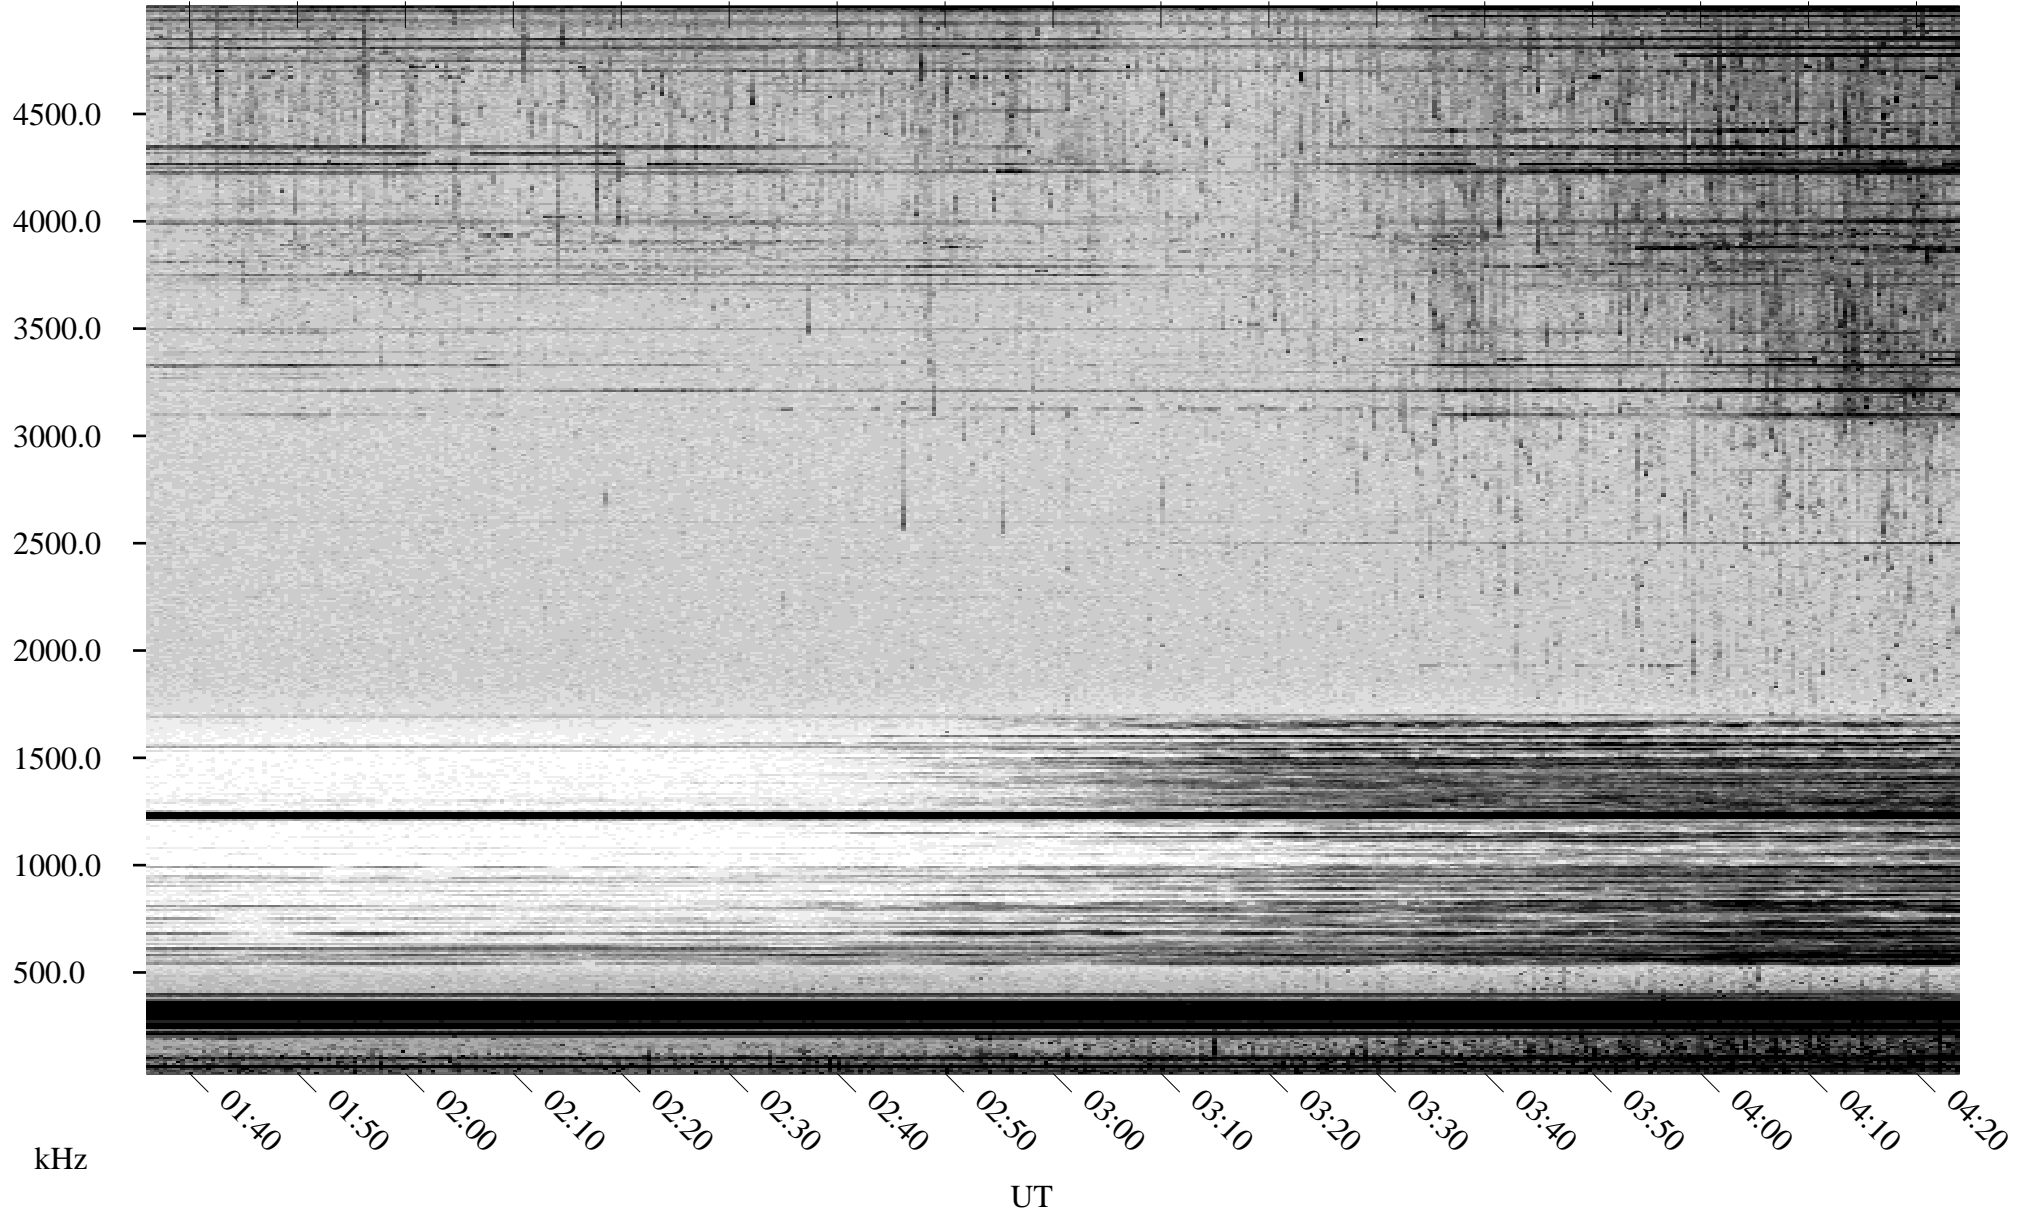

05/28/2001 Churchill, Manitoba

Linear Scale Black = 161 White = 15

ch01148l.r00m max_12

Page 1

05/28/2001 Churchill, Manitoba

Linear Scale Black = 161 White = 15

ch01148l.r00m max_12

Page 2

05/29/2001 Churchill, Manitoba

Linear Scale Black = 161 White = 15

ch01148l.r00m max_12

Page 3

05/29/2001 Churchill, Manitoba

Linear Scale Black = 161 White = 15

ch01148l.r00m max_12

Page 4

05/29/2001 Churchill, Manitoba

Linear Scale Black = 161 White = 15

ch01148l.r00m max_12

Page 5

05/29/2001 Churchill, Manitoba

Linear Scale Black = 161 White = 15

ch01148l.r00m max_12

Page 6

05/29/2001 Churchill, Manitoba

Linear Scale Black = 161 White = 15

ch01148l.r00m max_12

Page 7

05/29/2001 Churchill, Manitoba

Linear Scale Black = 161 White = 15

ch01148l.r00m max_12