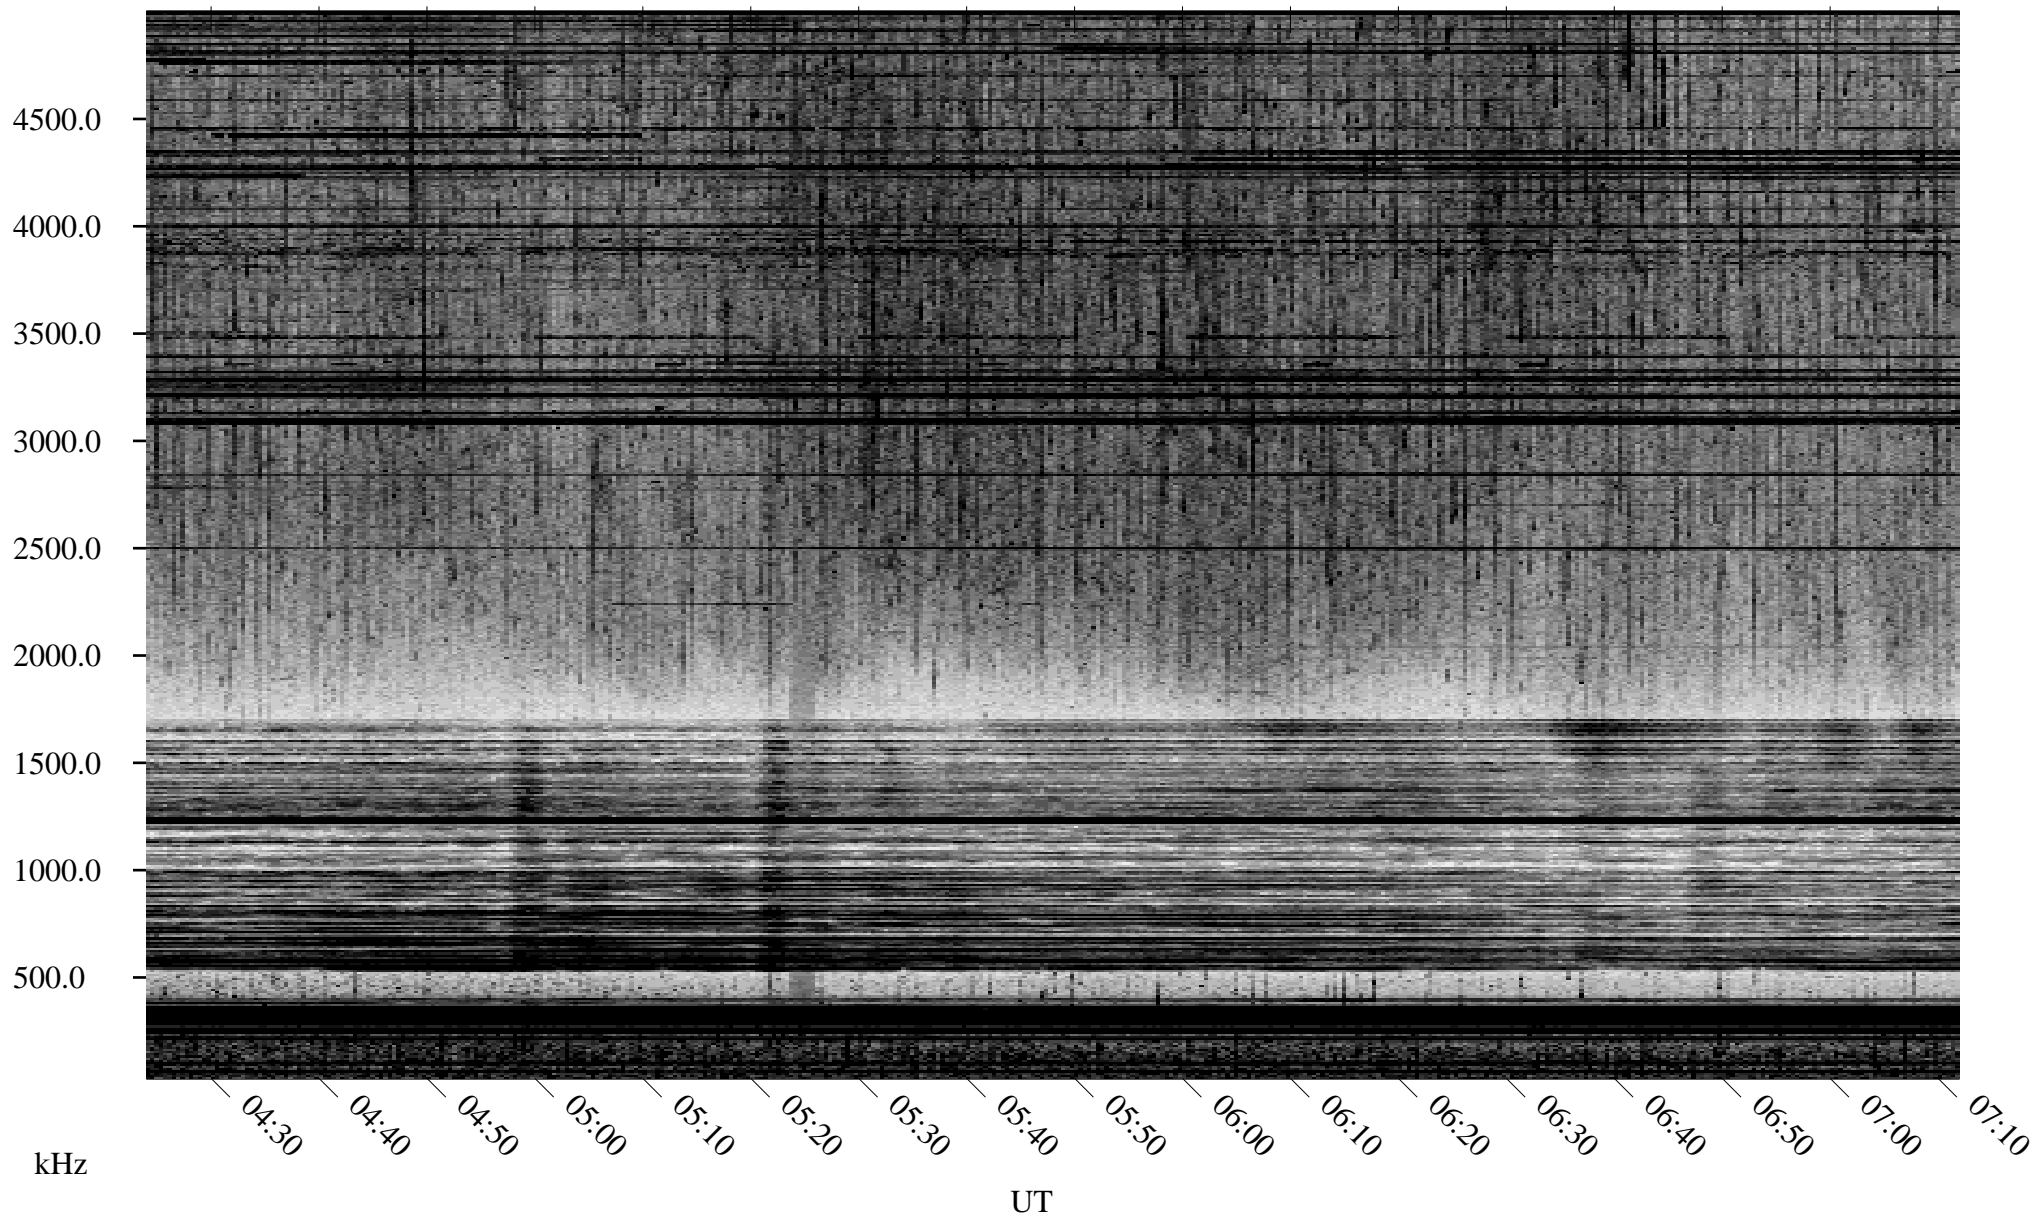

# 05/29/2001 Churchill, Manitoba

Linear Scale    Black = 161    White = 15

ch01149l.r00m max\_12

Page 2

# 05/30/2001 Churchill, Manitoba

Linear Scale    Black = 161    White = 15

ch01149l.r00m max\_12

Page 3

# 05/30/2001 Churchill, Manitoba

Linear Scale    Black = 161    White = 15

ch01149l.r00m max\_12

Page 4

# 05/30/2001 Churchill, Manitoba

Linear Scale    Black = 161    White = 15

ch01149l.r00m max\_12

Page 5