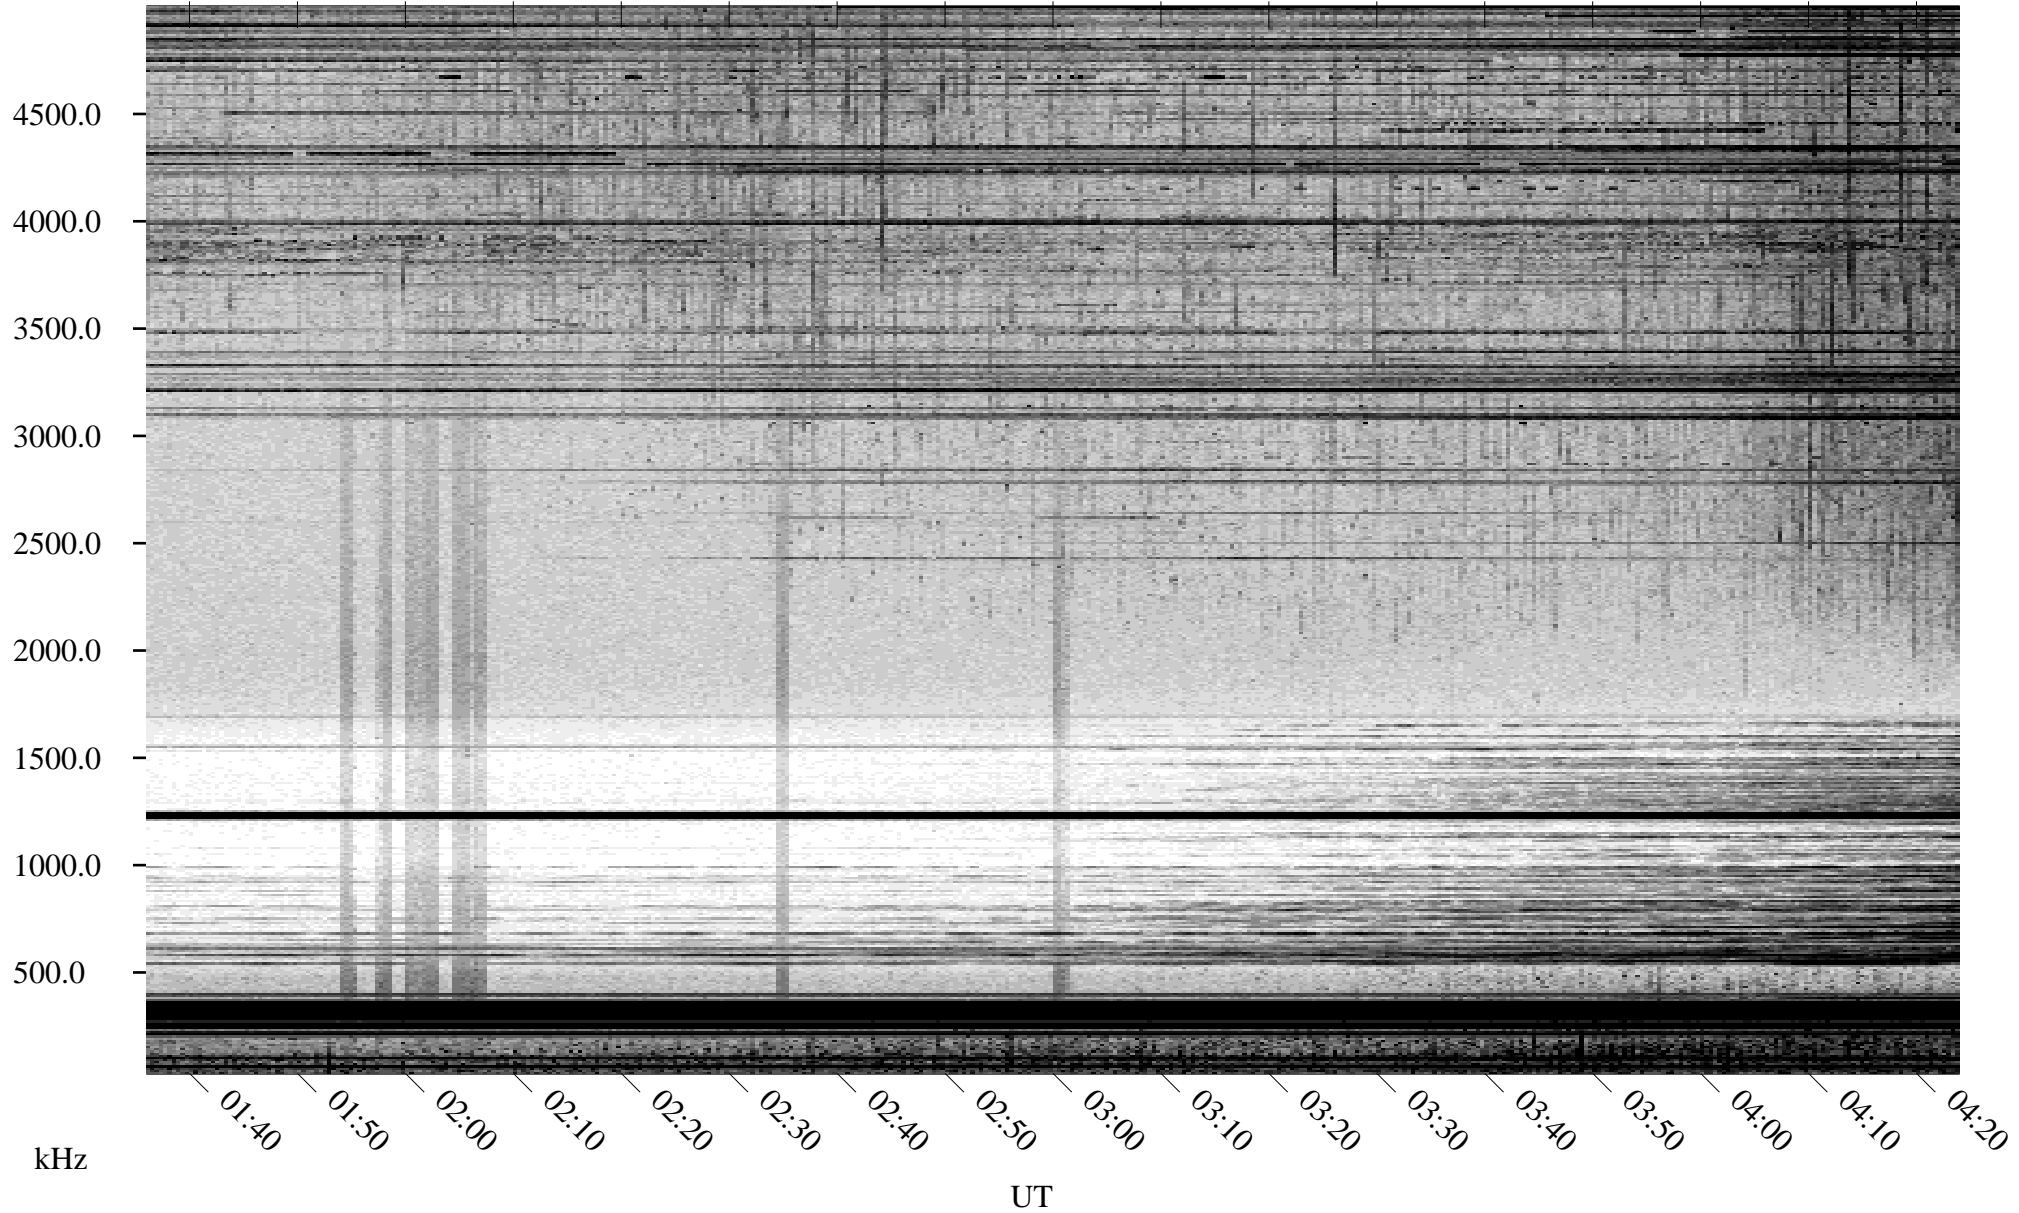

# 05/29/2001 Churchill, Manitoba

Linear Scale    Black = 161    White = 15

ch01149l.r00m max\_12

Page 1

# 05/29/2001 Churchill, Manitoba

Linear Scale    Black = 161    White = 15

ch01149l.r00m max\_12

Page 2

# 05/30/2001 Churchill, Manitoba

Linear Scale    Black = 161    White = 15

ch01149l.r00m max\_12

Page 3

# 05/30/2001 Churchill, Manitoba

Linear Scale    Black = 161    White = 15

ch01149l.r00m max\_12

Page 4