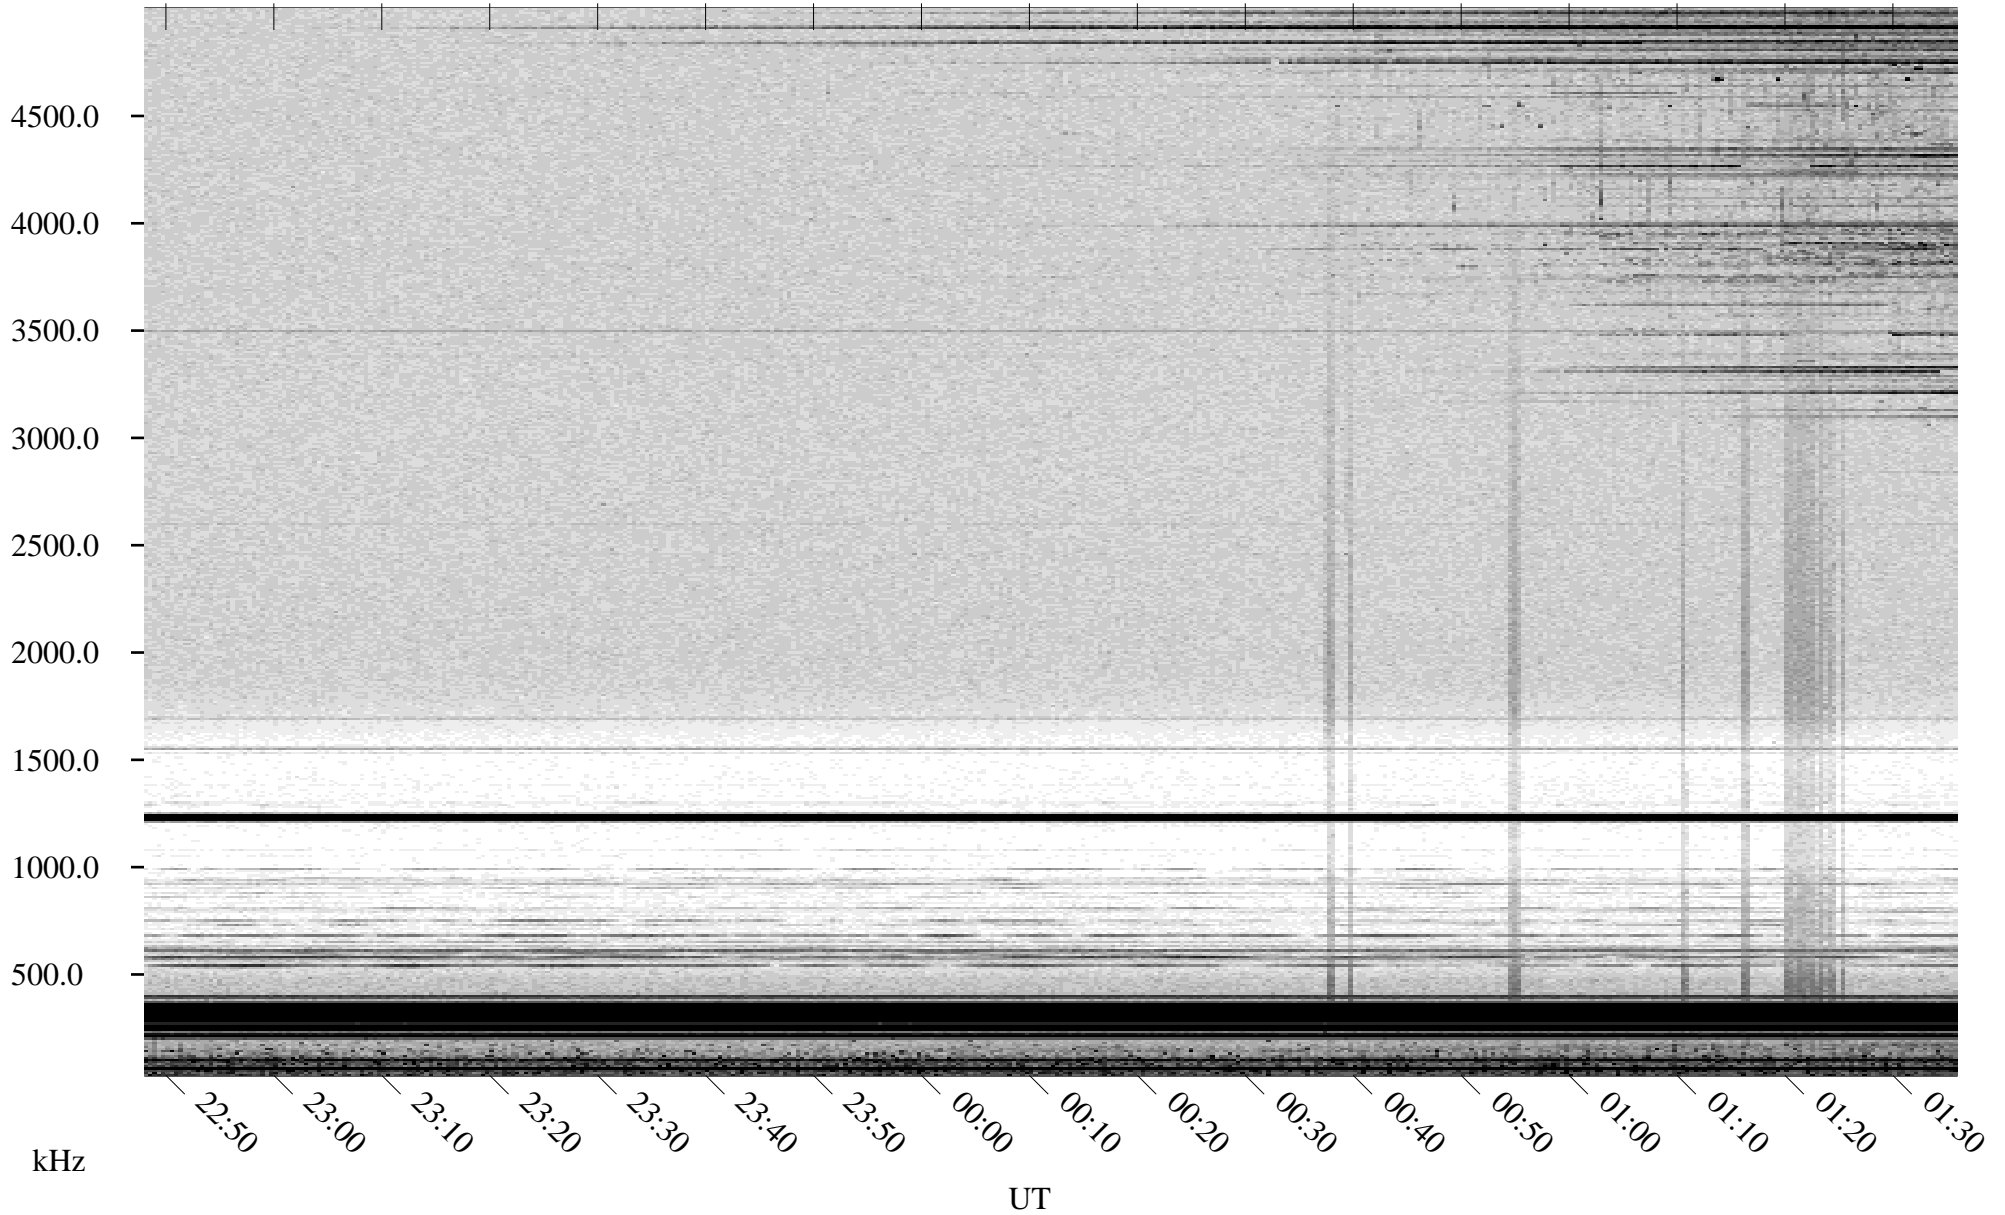

# 05/29/2001 Churchill, Manitoba

Linear Scale    Black = 161    White = 15

ch01149l.r00m max\_12

Page 1

# 05/29/2001 Churchill, Manitoba

Linear Scale    Black = 161    White = 15

ch01149l.r00m max\_12

Page 2

# 05/30/2001 Churchill, Manitoba

Linear Scale    Black = 161    White = 15

ch01149l.r00m max\_12

Page 3

# 05/30/2001 Churchill, Manitoba

Linear Scale    Black = 161    White = 15

ch01149l.r00m max\_12

Page 4