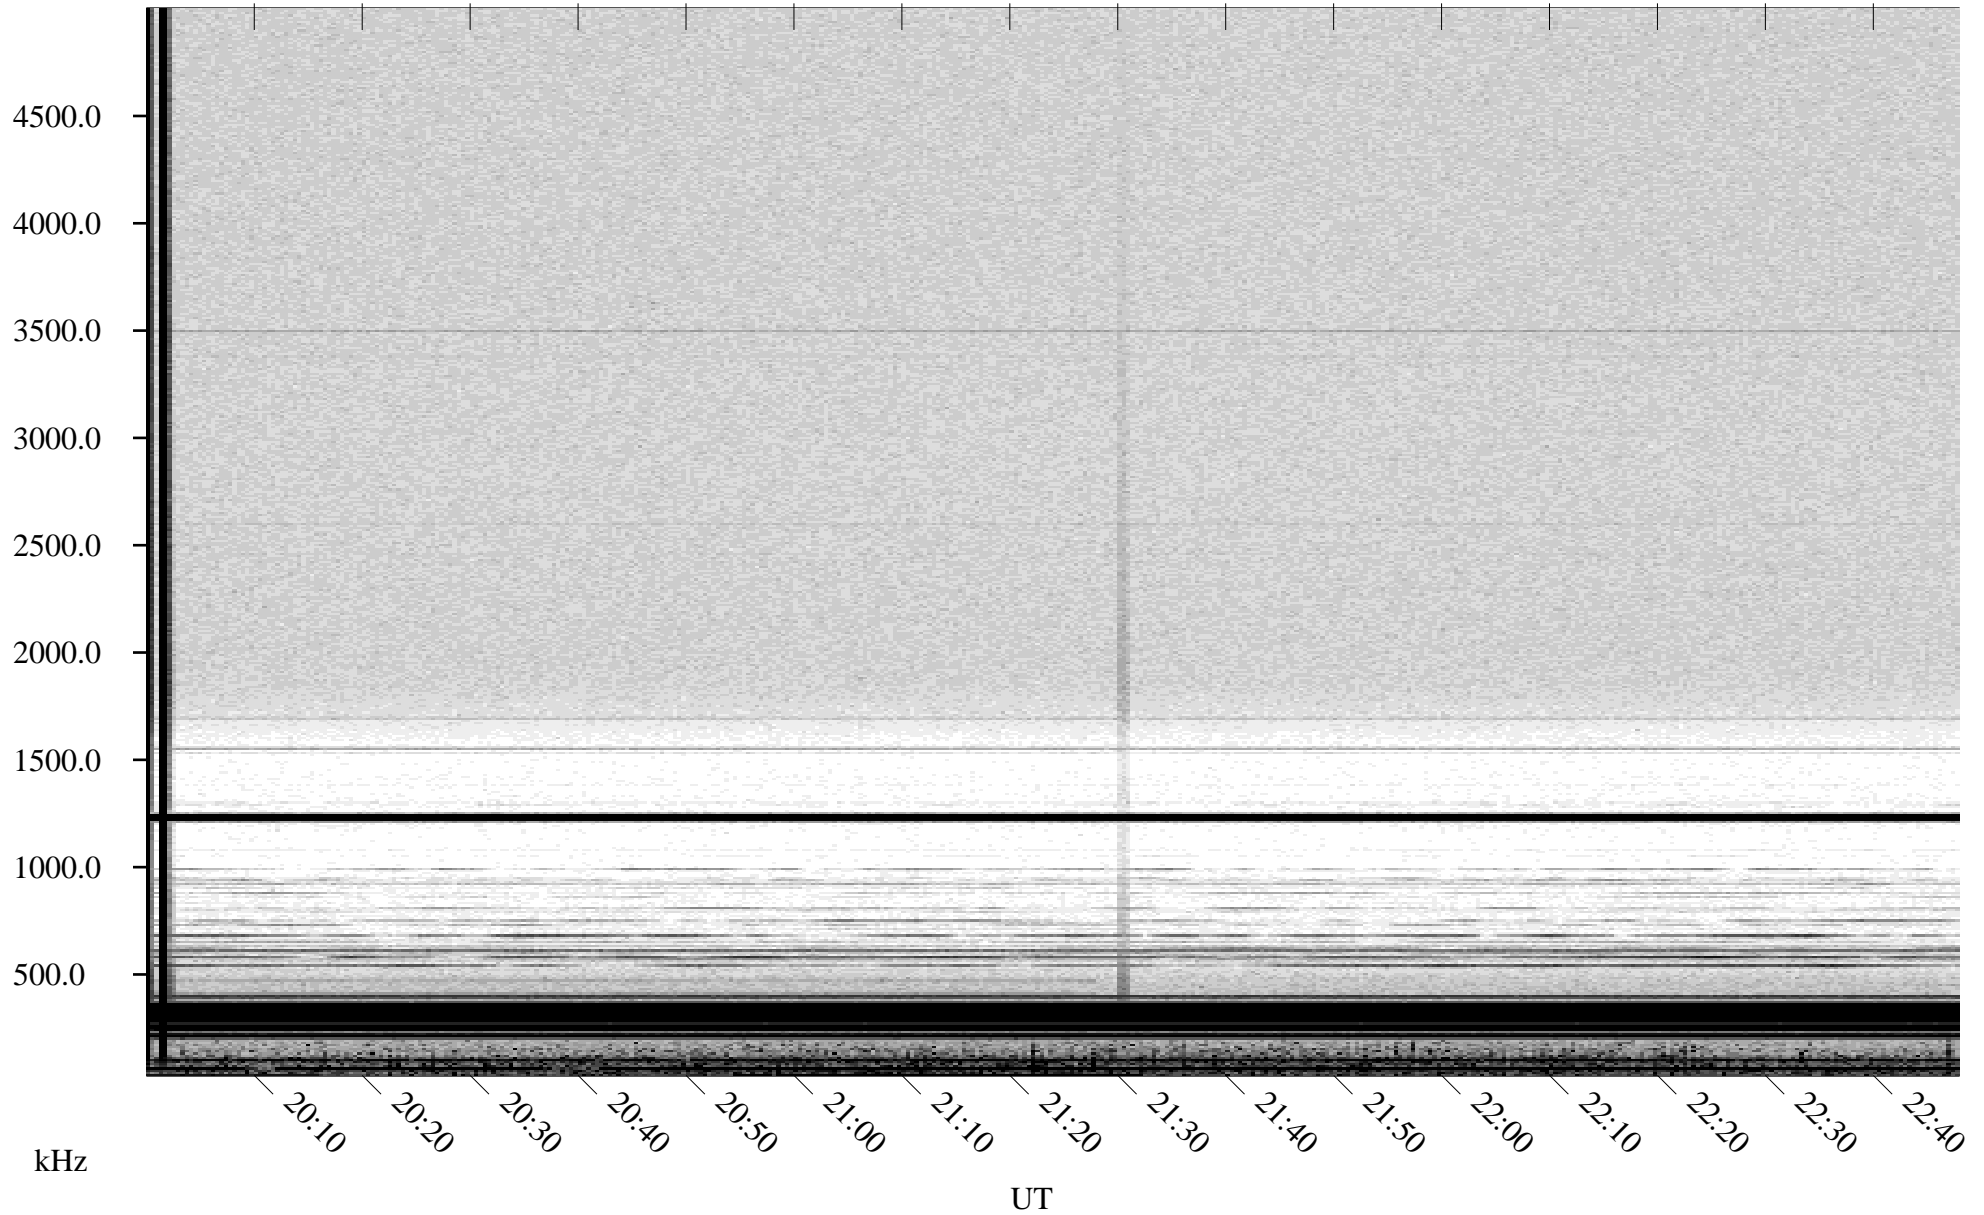

# 05/29/2001 Churchill, Manitoba

Linear Scale    Black = 161    White = 15

ch01149l.r00m max\_12

Page 1

# 05/29/2001 Churchill, Manitoba

Linear Scale    Black = 161    White = 15

ch01149l.r00m max\_12

Page 2

# 05/30/2001 Churchill, Manitoba

Linear Scale    Black = 161    White = 15

ch01149l.r00m max\_12

Page 3

# 05/30/2001 Churchill, Manitoba

Linear Scale    Black = 161    White = 15

ch01149l.r00m max\_12

Page 4