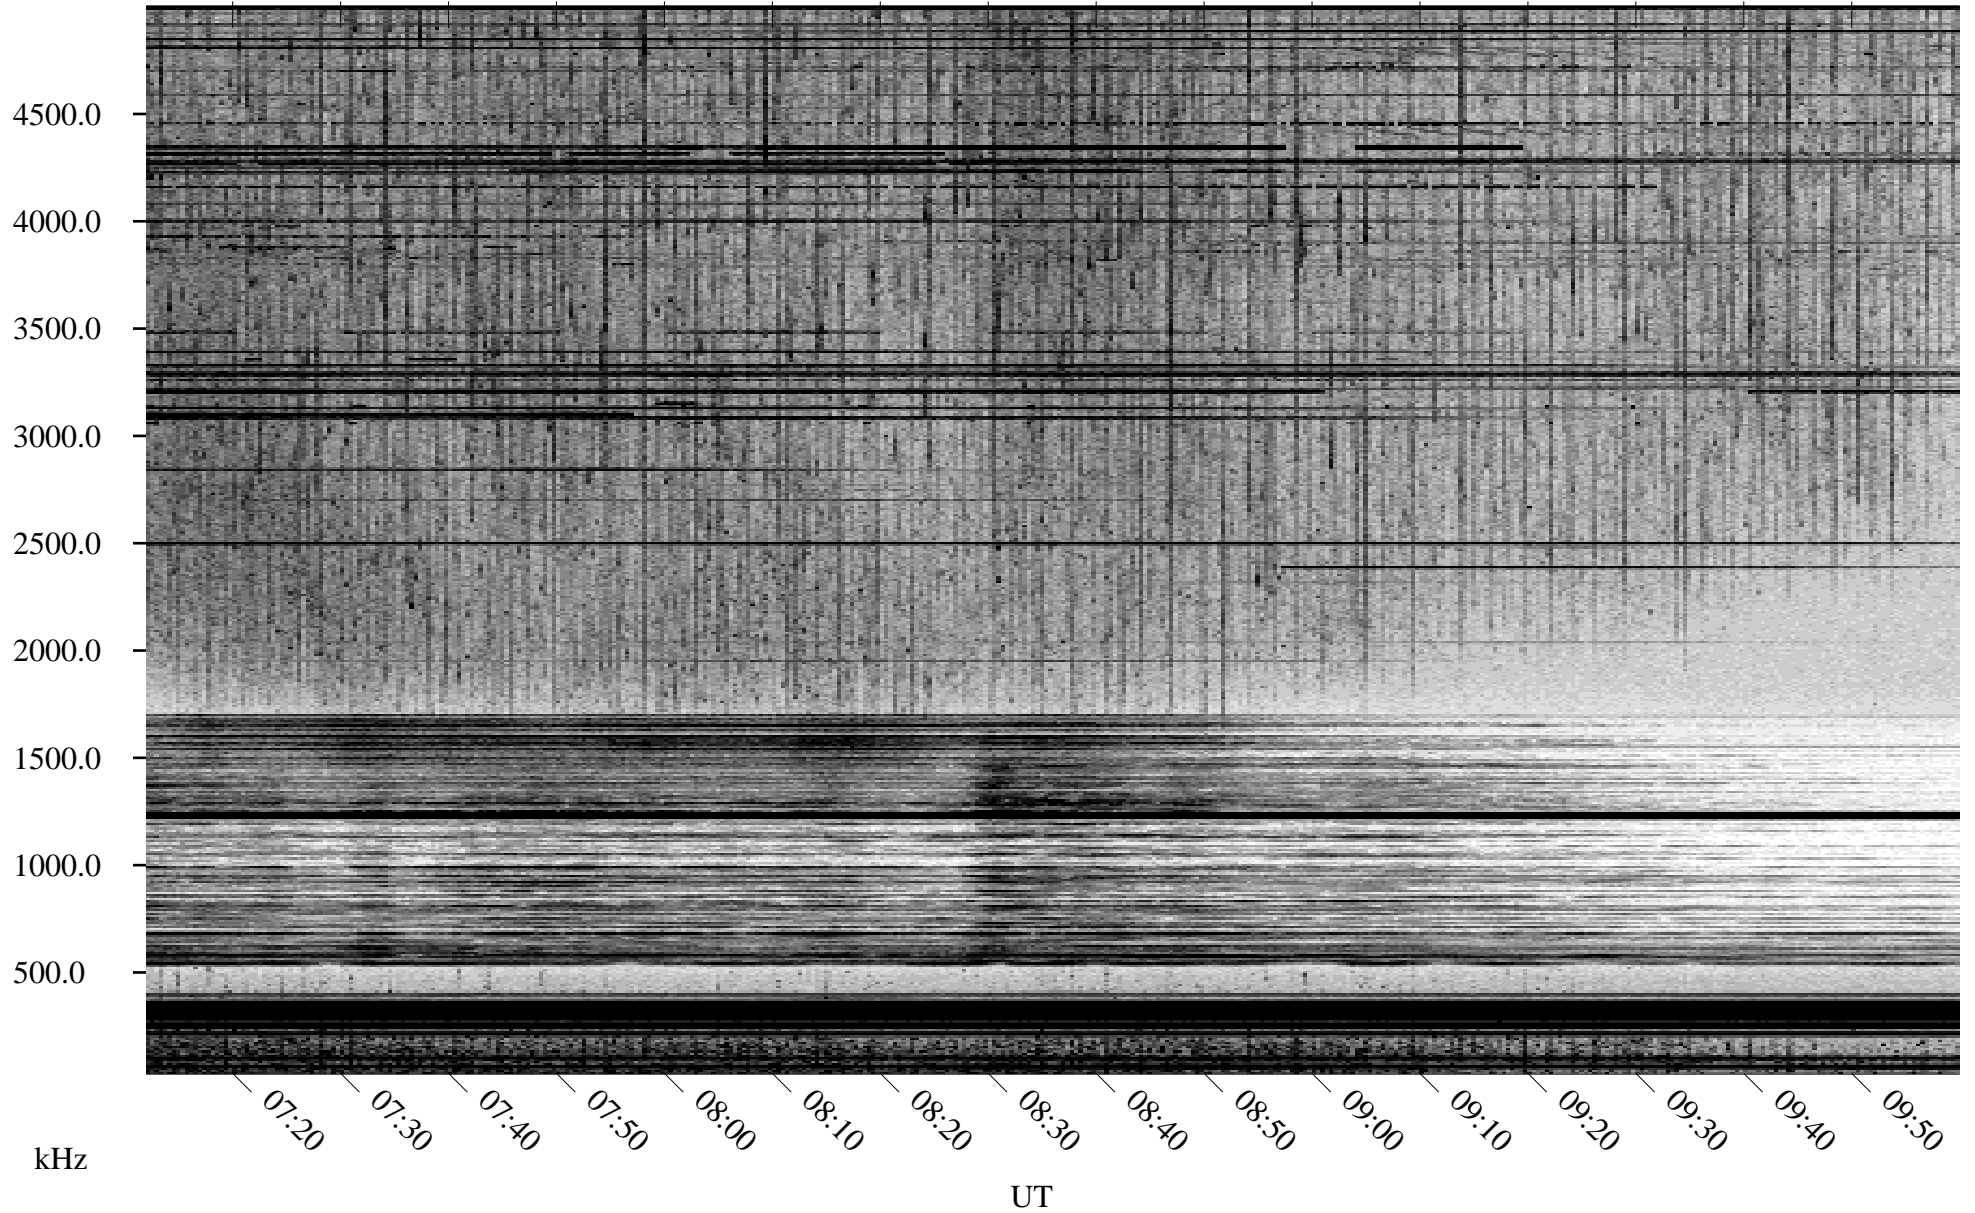

# 05/30/2001 Churchill, Manitoba

Linear Scale    Black = 161    White = 15

ch01149l.r00m max\_12

Page 4

# 05/30/2001 Churchill, Manitoba

Linear Scale    Black = 161    White = 15

ch01149l.r00m max\_12

Page 5