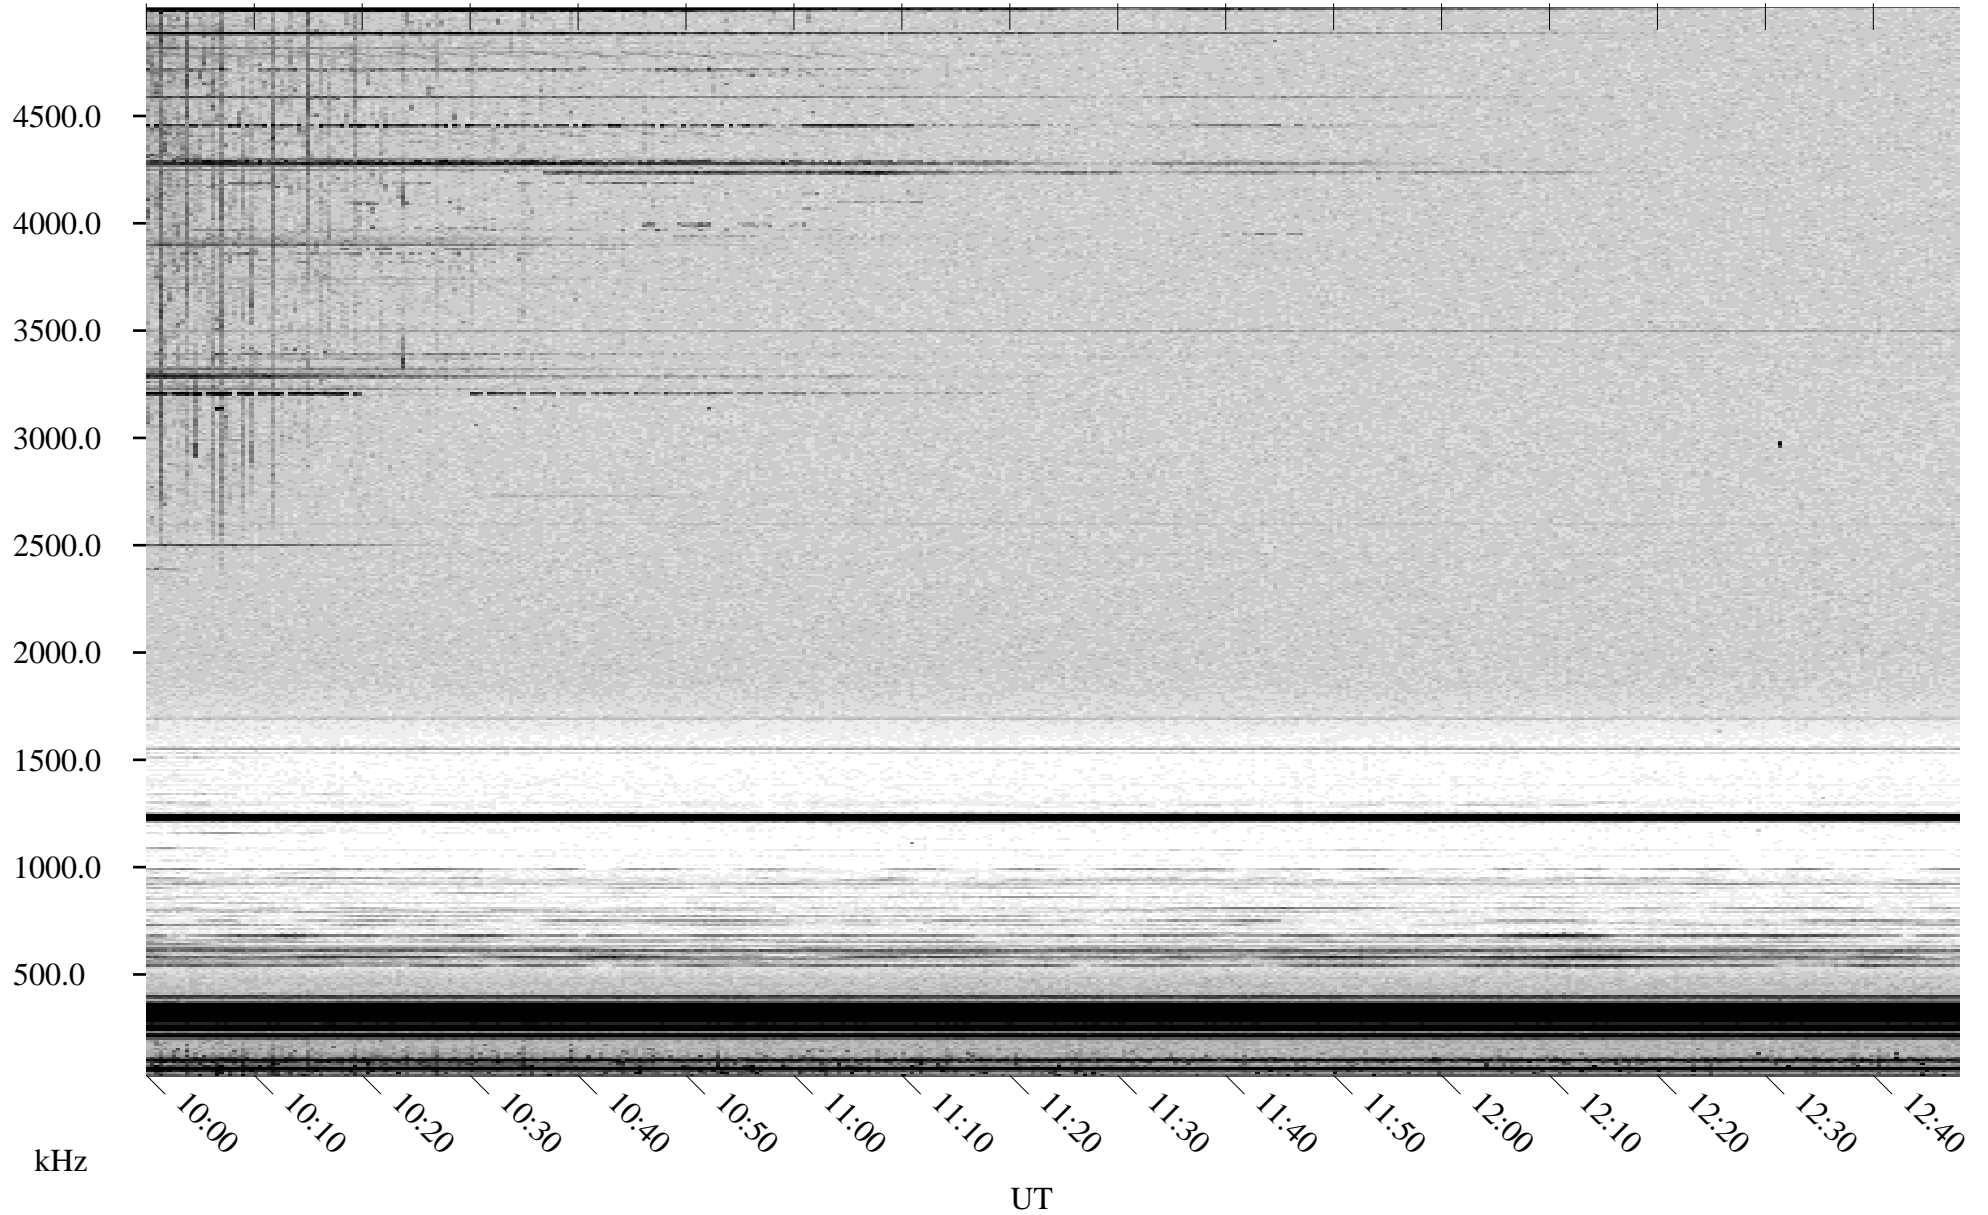

# 05/30/2001 Churchill, Manitoba

Linear Scale    Black = 161    White = 15

ch01149l.r00m max\_12

Page 5

# 05/30/2001 Churchill, Manitoba

Linear Scale    Black = 161    White = 15

ch01149l.r00m max\_12

Page 6

# 05/30/2001 Churchill, Manitoba

Linear Scale    Black = 161    White = 15

ch01149l.r00m max\_12

Page 7