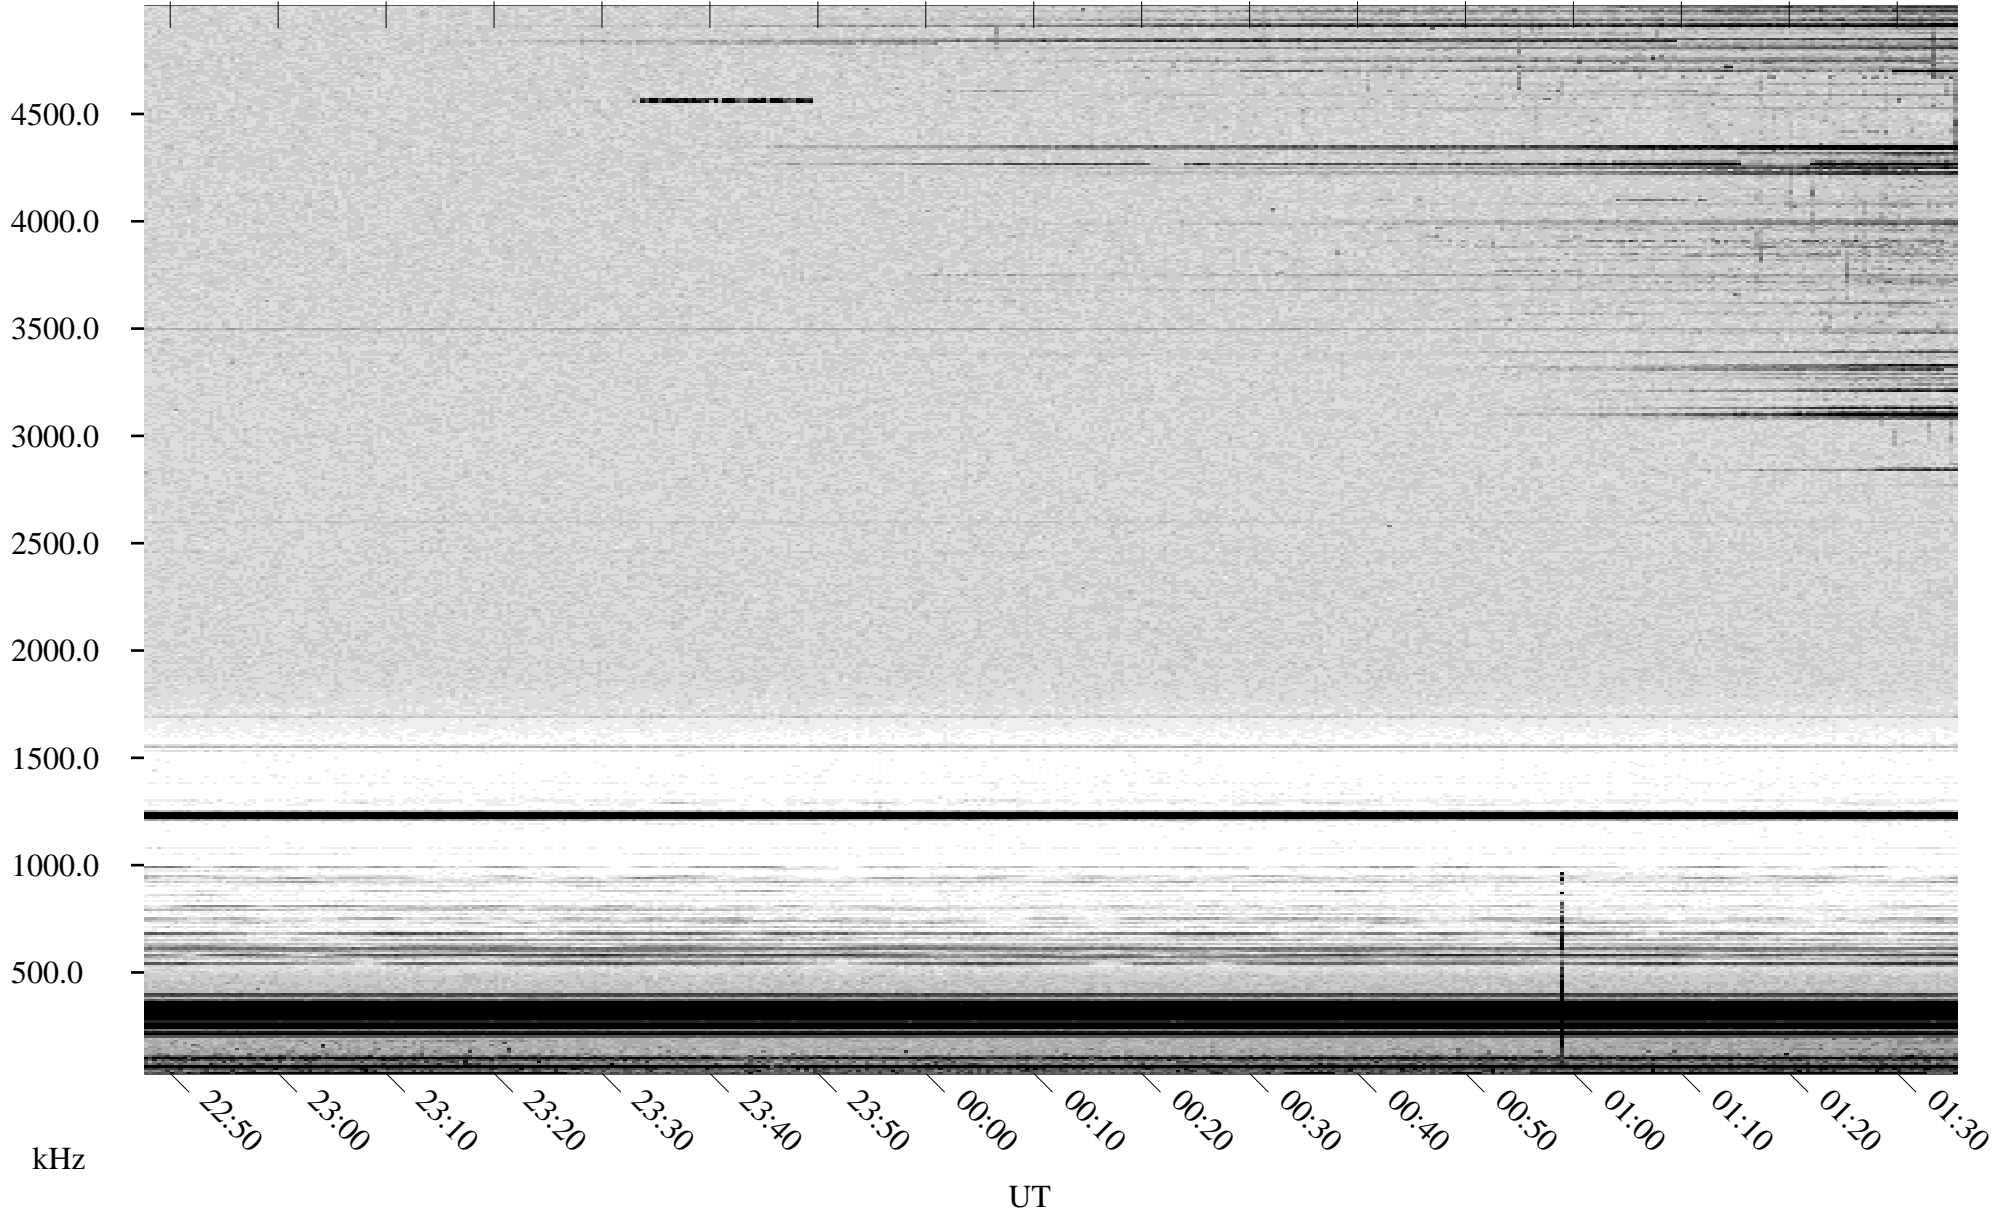

05/30/2001 Churchill, Manitoba

Linear Scale Black = 161 White = 15

ch01150l.r00m max_12

Page 1

05/30/2001 Churchill, Manitoba

Linear Scale Black = 161 White = 15

ch01150l.r00m max_12

Page 2

05/31/2001 Churchill, Manitoba

Linear Scale Black = 161 White = 15

ch01150l.r00m max_12

Page 3

05/31/2001 Churchill, Manitoba

Linear Scale Black = 161 White = 15

ch01150l.r00m max_12

Page 4

05/31/2001 Churchill, Manitoba

Linear Scale Black = 161 White = 15

ch01150l.r00m max_12

Page 5

05/31/2001 Churchill, Manitoba

Linear Scale Black = 161 White = 15

ch01150l.r00m max_12

Page 6

05/31/2001 Churchill, Manitoba

Linear Scale Black = 161 White = 15

ch01150l.r00m max_12

Page 7

05/31/2001 Churchill, Manitoba

Linear Scale Black = 161 White = 15

ch01150l.r00m max_12

Page 8