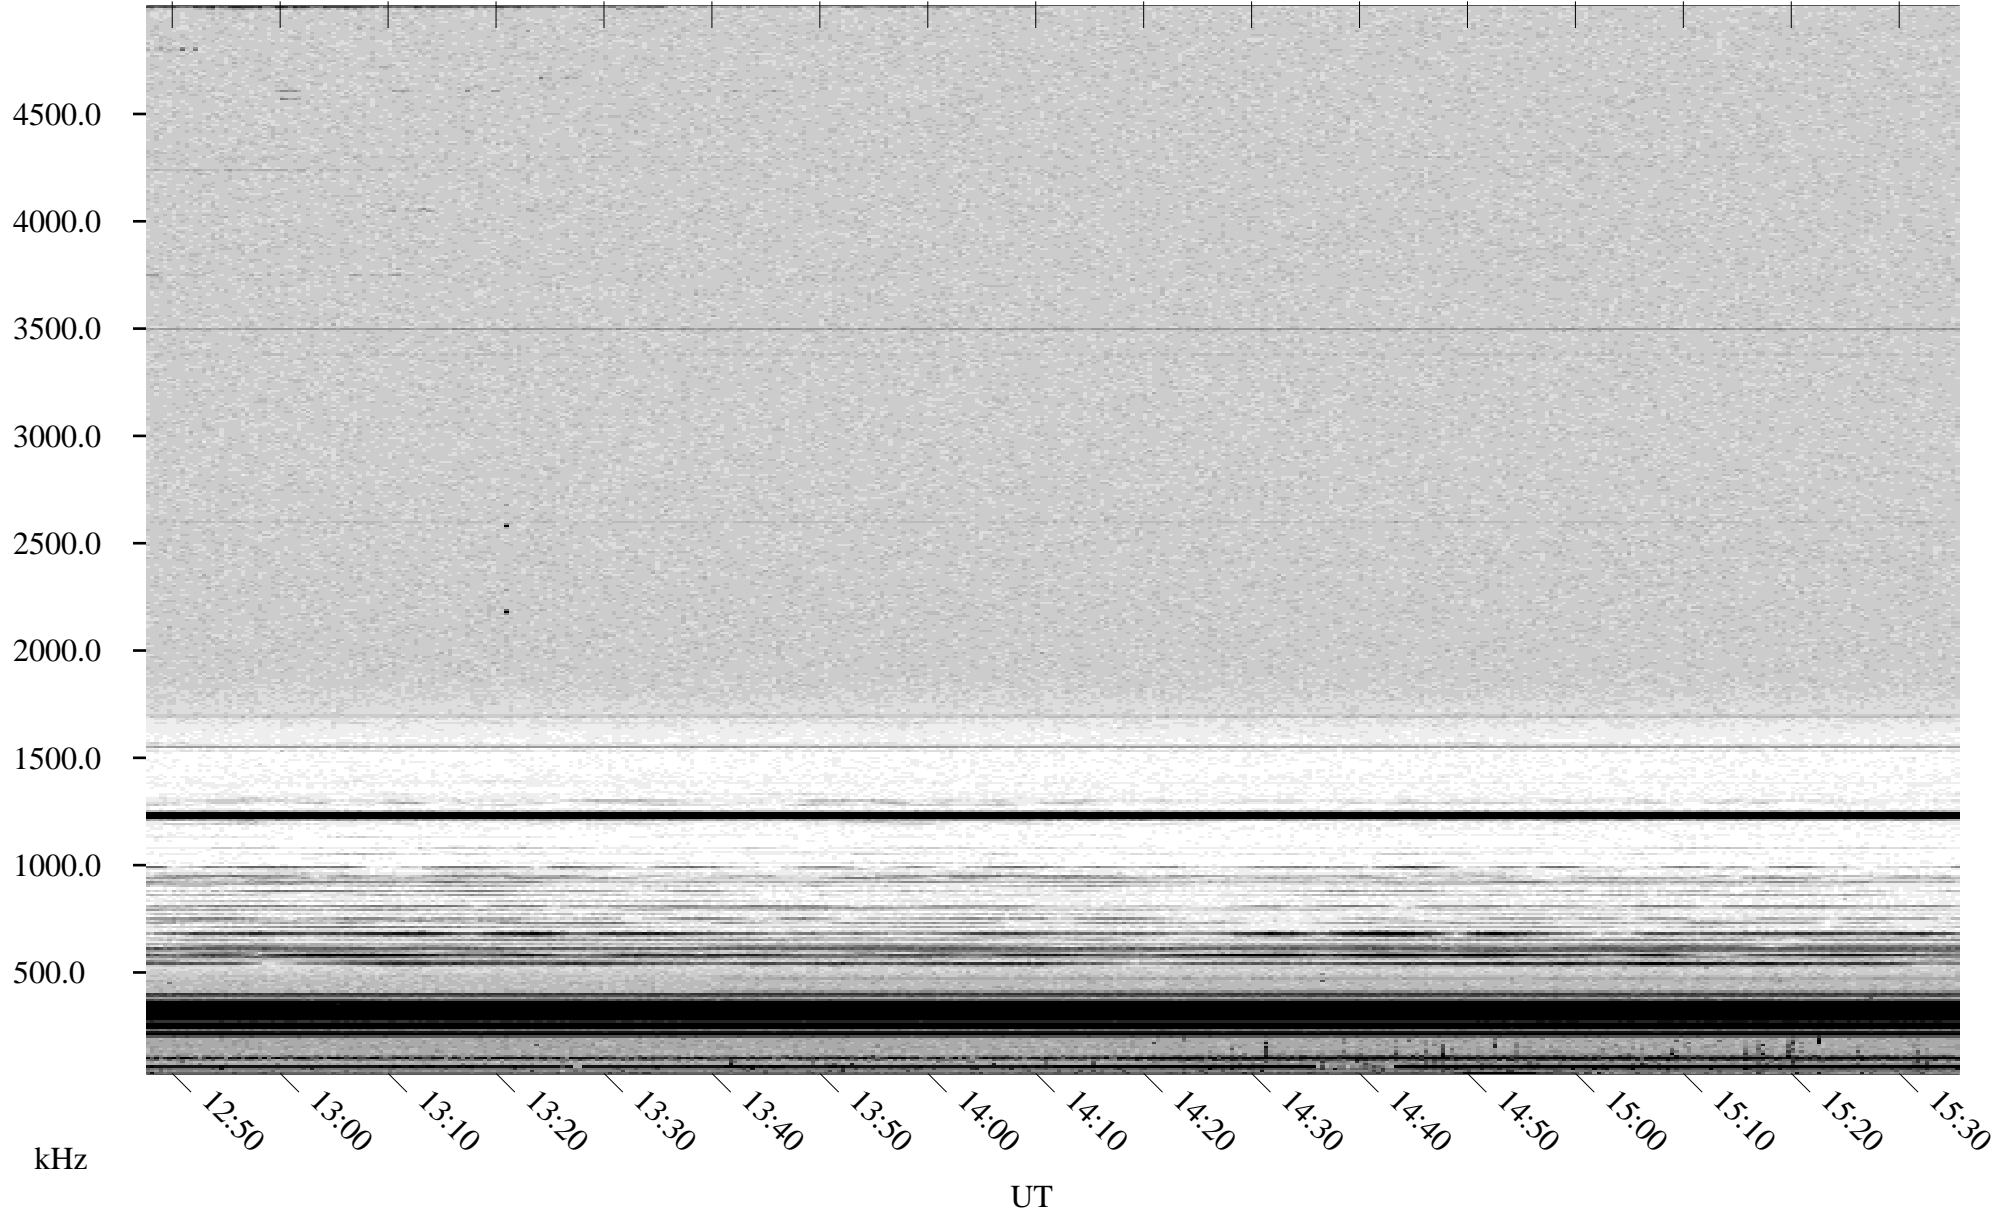

05/31/2001 Churchill, Manitoba

Linear Scale Black = 161 White = 15

ch01150l.r00m max_12

Page 3

05/31/2001 Churchill, Manitoba

Linear Scale Black = 161 White = 15

ch01150l.r00m max_12

Page 4

05/31/2001 Churchill, Manitoba

Linear Scale Black = 161 White = 15

ch01150l.r00m max_12

Page 5

05/31/2001 Churchill, Manitoba

Linear Scale Black = 161 White = 15

ch01150l.r00m max_12

Page 6

05/31/2001 Churchill, Manitoba

Linear Scale Black = 161 White = 15

ch01150l.r00m max_12

Page 7

05/31/2001 Churchill, Manitoba

Linear Scale Black = 161 White = 15

ch01150l.r00m max_12

Page 8