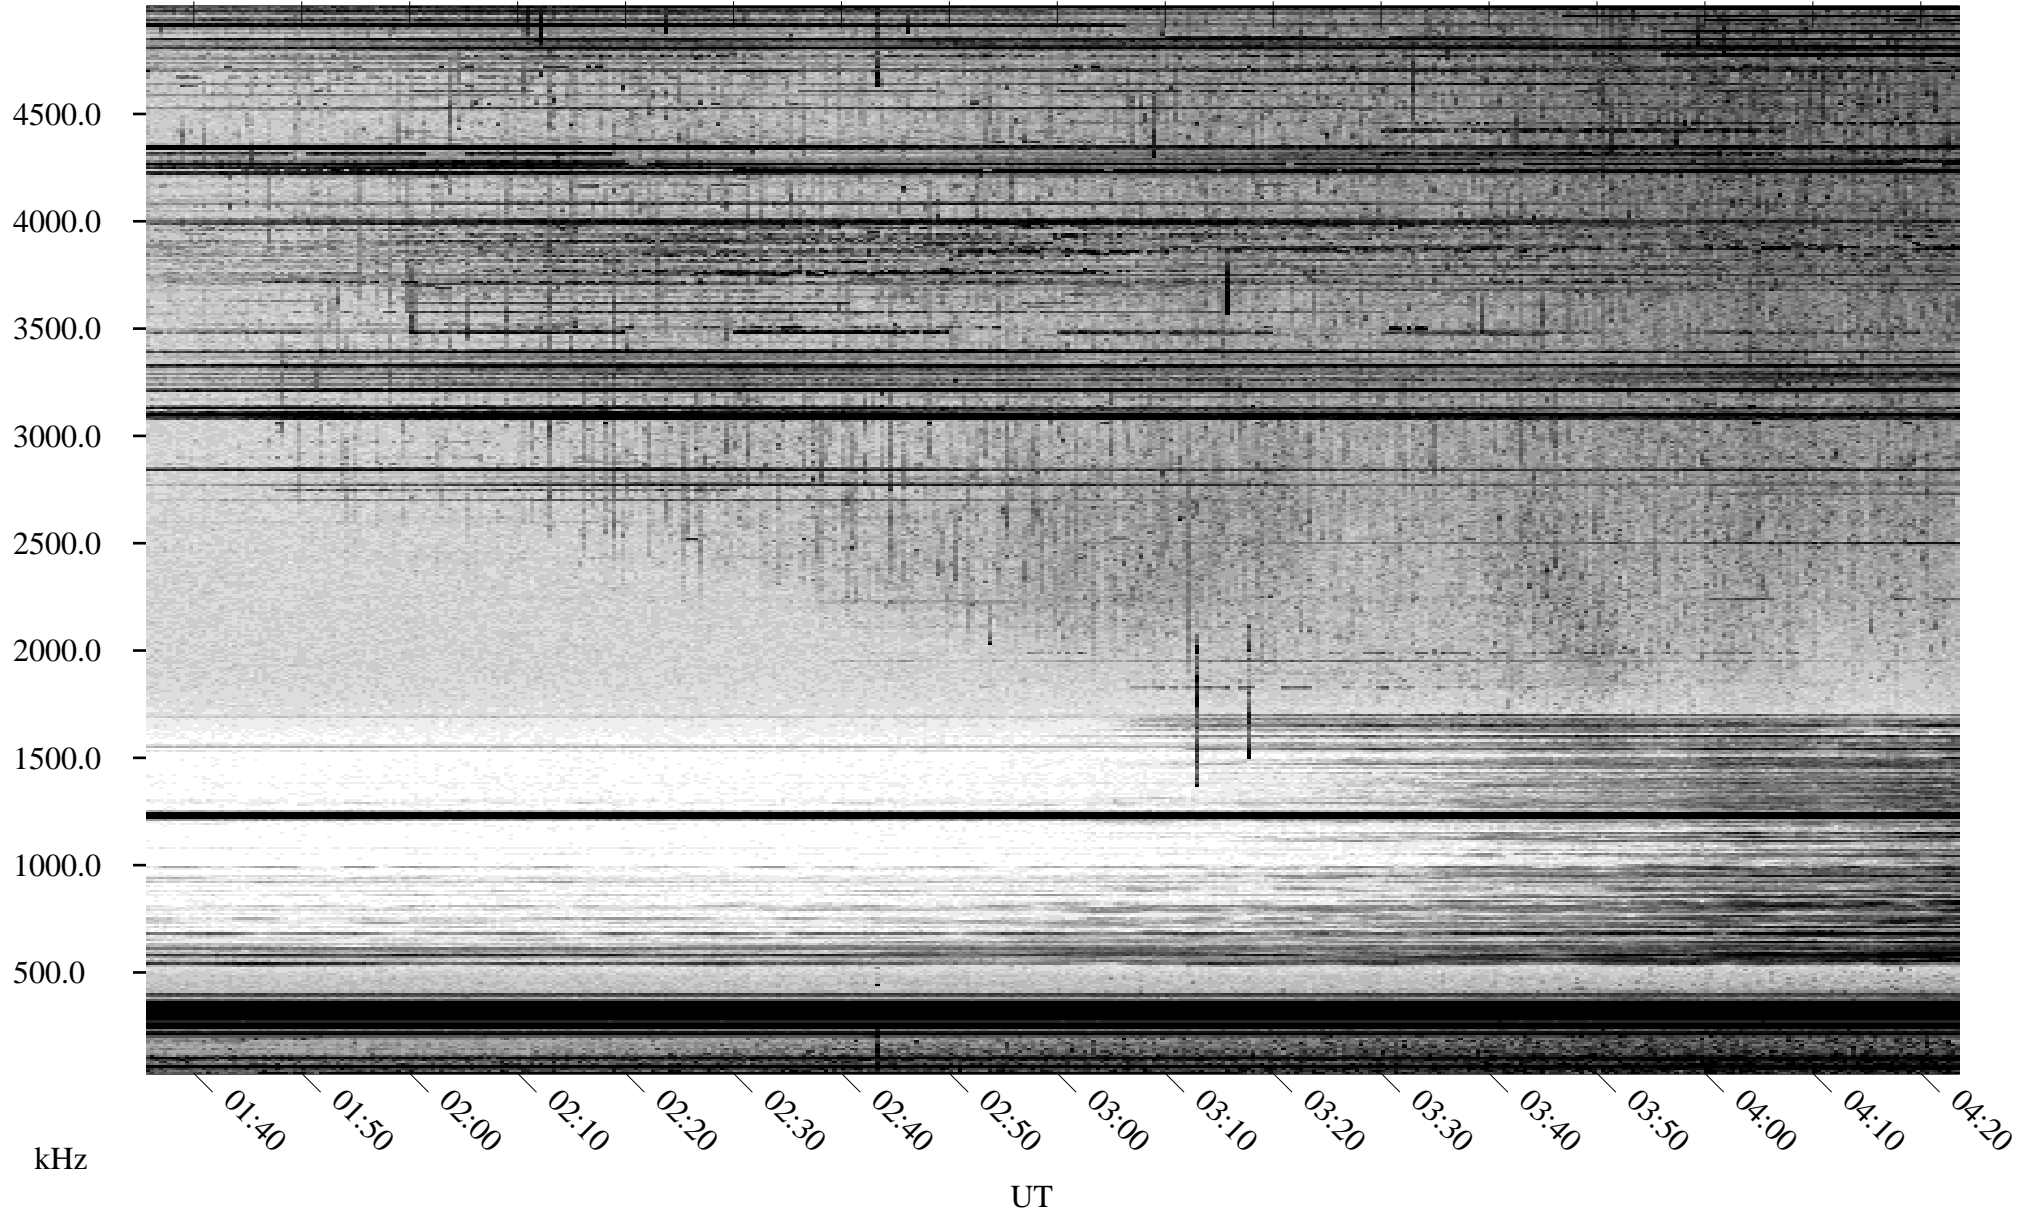

05/30/2001 Churchill, Manitoba

Linear Scale Black = 161 White = 15

ch01150l.r00m max_12

Page 1

05/30/2001 Churchill, Manitoba

Linear Scale Black = 161 White = 15

ch01150l.r00m max_12

Page 2

05/31/2001 Churchill, Manitoba

Linear Scale Black = 161 White = 15

ch01150l.r00m max_12

Page 3

05/31/2001 Churchill, Manitoba

Linear Scale Black = 161 White = 15

ch01150l.r00m max_12

Page 4

05/31/2001 Churchill, Manitoba

Linear Scale Black = 161 White = 15

ch01150l.r00m max_12

Page 5

05/31/2001 Churchill, Manitoba

Linear Scale Black = 161 White = 15

ch01150l.r00m max_12

Page 6

05/31/2001 Churchill, Manitoba

Linear Scale Black = 161 White = 15

ch01150l.r00m max_12

Page 7

05/31/2001 Churchill, Manitoba

Linear Scale Black = 161 White = 15

ch01150l.r00m max_12

Page 8