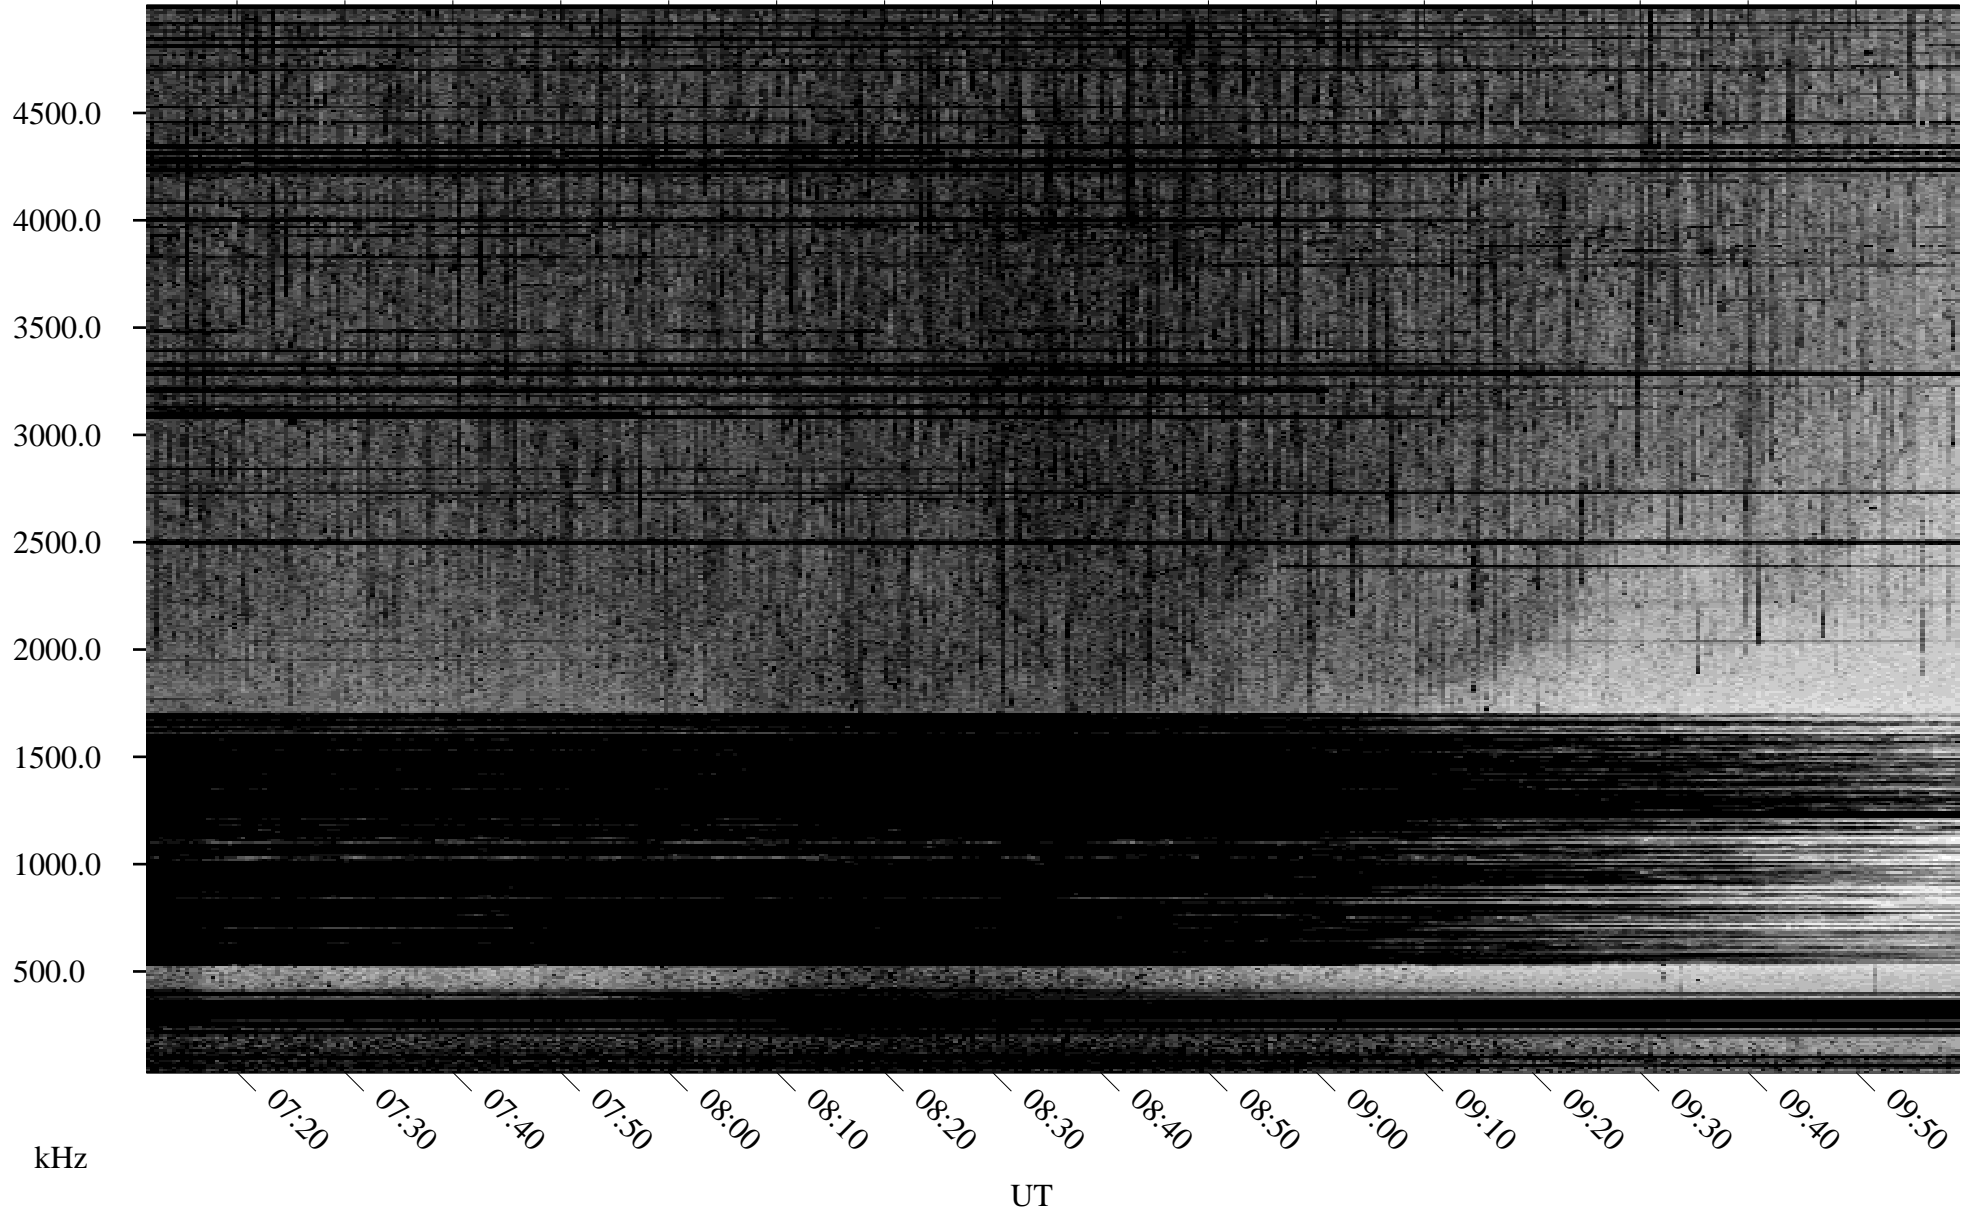

05/30/2001 Churchill, Manitoba

Linear Scale Black = 161 White = 15

ch01150l.r00m max_12

Page 1

05/30/2001 Churchill, Manitoba

Linear Scale Black = 161 White = 15

ch01150l.r00m max_12

Page 2

05/31/2001 Churchill, Manitoba

Linear Scale Black = 161 White = 15

ch01150l.r00m max_12

Page 3

05/31/2001 Churchill, Manitoba

Linear Scale Black = 161 White = 15

ch01150l.r00m max_12

Page 4

05/31/2001 Churchill, Manitoba

Linear Scale Black = 161 White = 15

ch01150l.r00m max_12

Page 5

05/31/2001 Churchill, Manitoba

Linear Scale Black = 161 White = 15

ch01150l.r00m max_12

Page 6

05/31/2001 Churchill, Manitoba

Linear Scale Black = 161 White = 15

ch01150l.r00m max_12

Page 7

05/31/2001 Churchill, Manitoba

Linear Scale Black = 161 White = 15

ch01150l.r00m max_12

Page 8