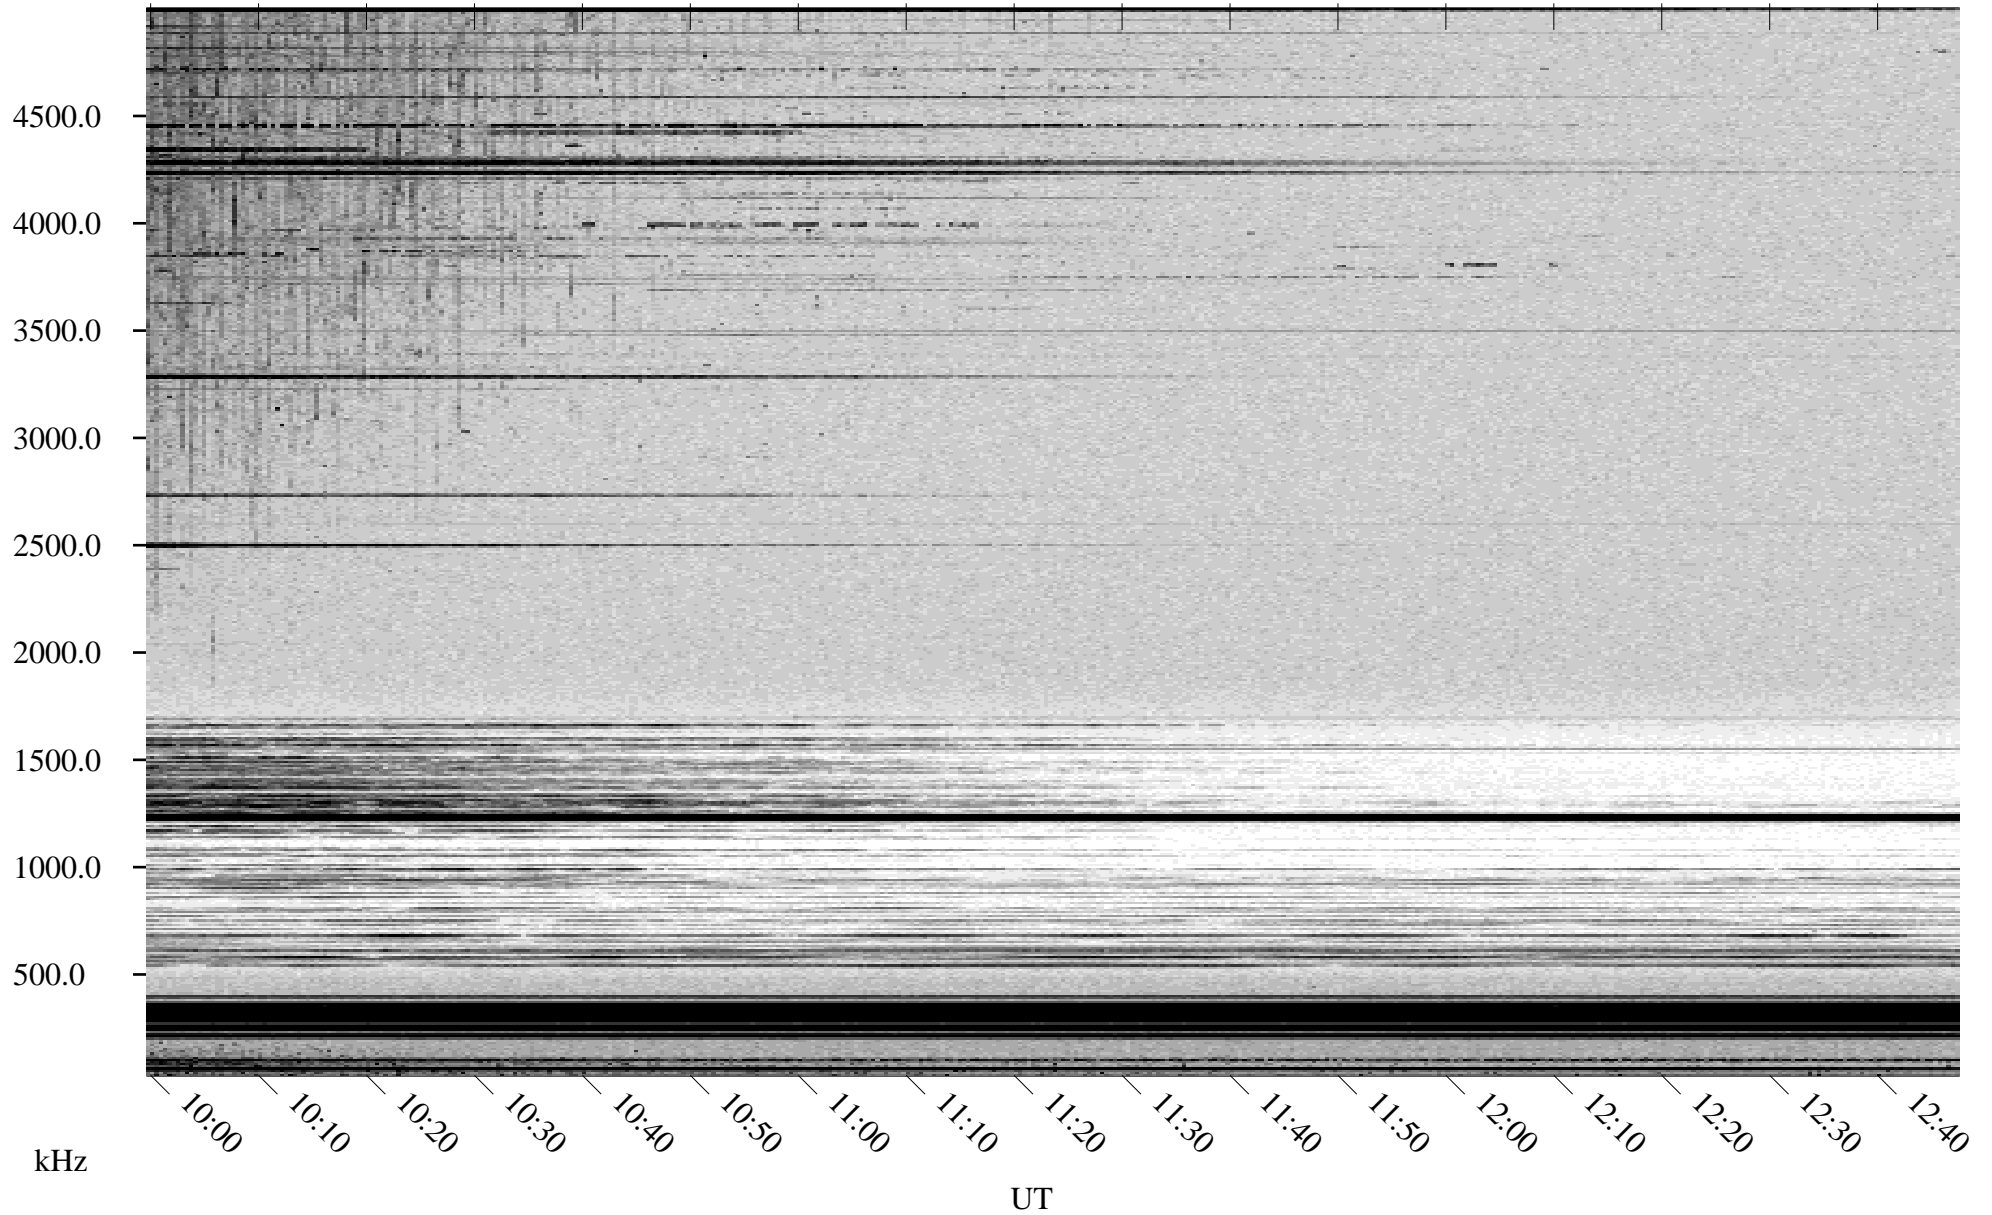

05/30/2001 Churchill, Manitoba

Linear Scale Black = 161 White = 15

ch01150l.r00m max_12

Page 1

05/30/2001 Churchill, Manitoba

Linear Scale Black = 161 White = 15

ch01150l.r00m max_12

Page 2

05/31/2001 Churchill, Manitoba

Linear Scale Black = 161 White = 15

ch01150l.r00m max_12

Page 3

05/31/2001 Churchill, Manitoba

Linear Scale Black = 161 White = 15

ch01150l.r00m max_12

Page 4

05/31/2001 Churchill, Manitoba

Linear Scale Black = 161 White = 15

ch01150l.r00m max_12

Page 5

05/31/2001 Churchill, Manitoba

Linear Scale Black = 161 White = 15

ch01150l.r00m max_12

Page 6

05/31/2001 Churchill, Manitoba

Linear Scale Black = 161 White = 15

ch01150l.r00m max_12

Page 7

05/31/2001 Churchill, Manitoba

Linear Scale Black = 161 White = 15

ch01150l.r00m max_12

Page 8