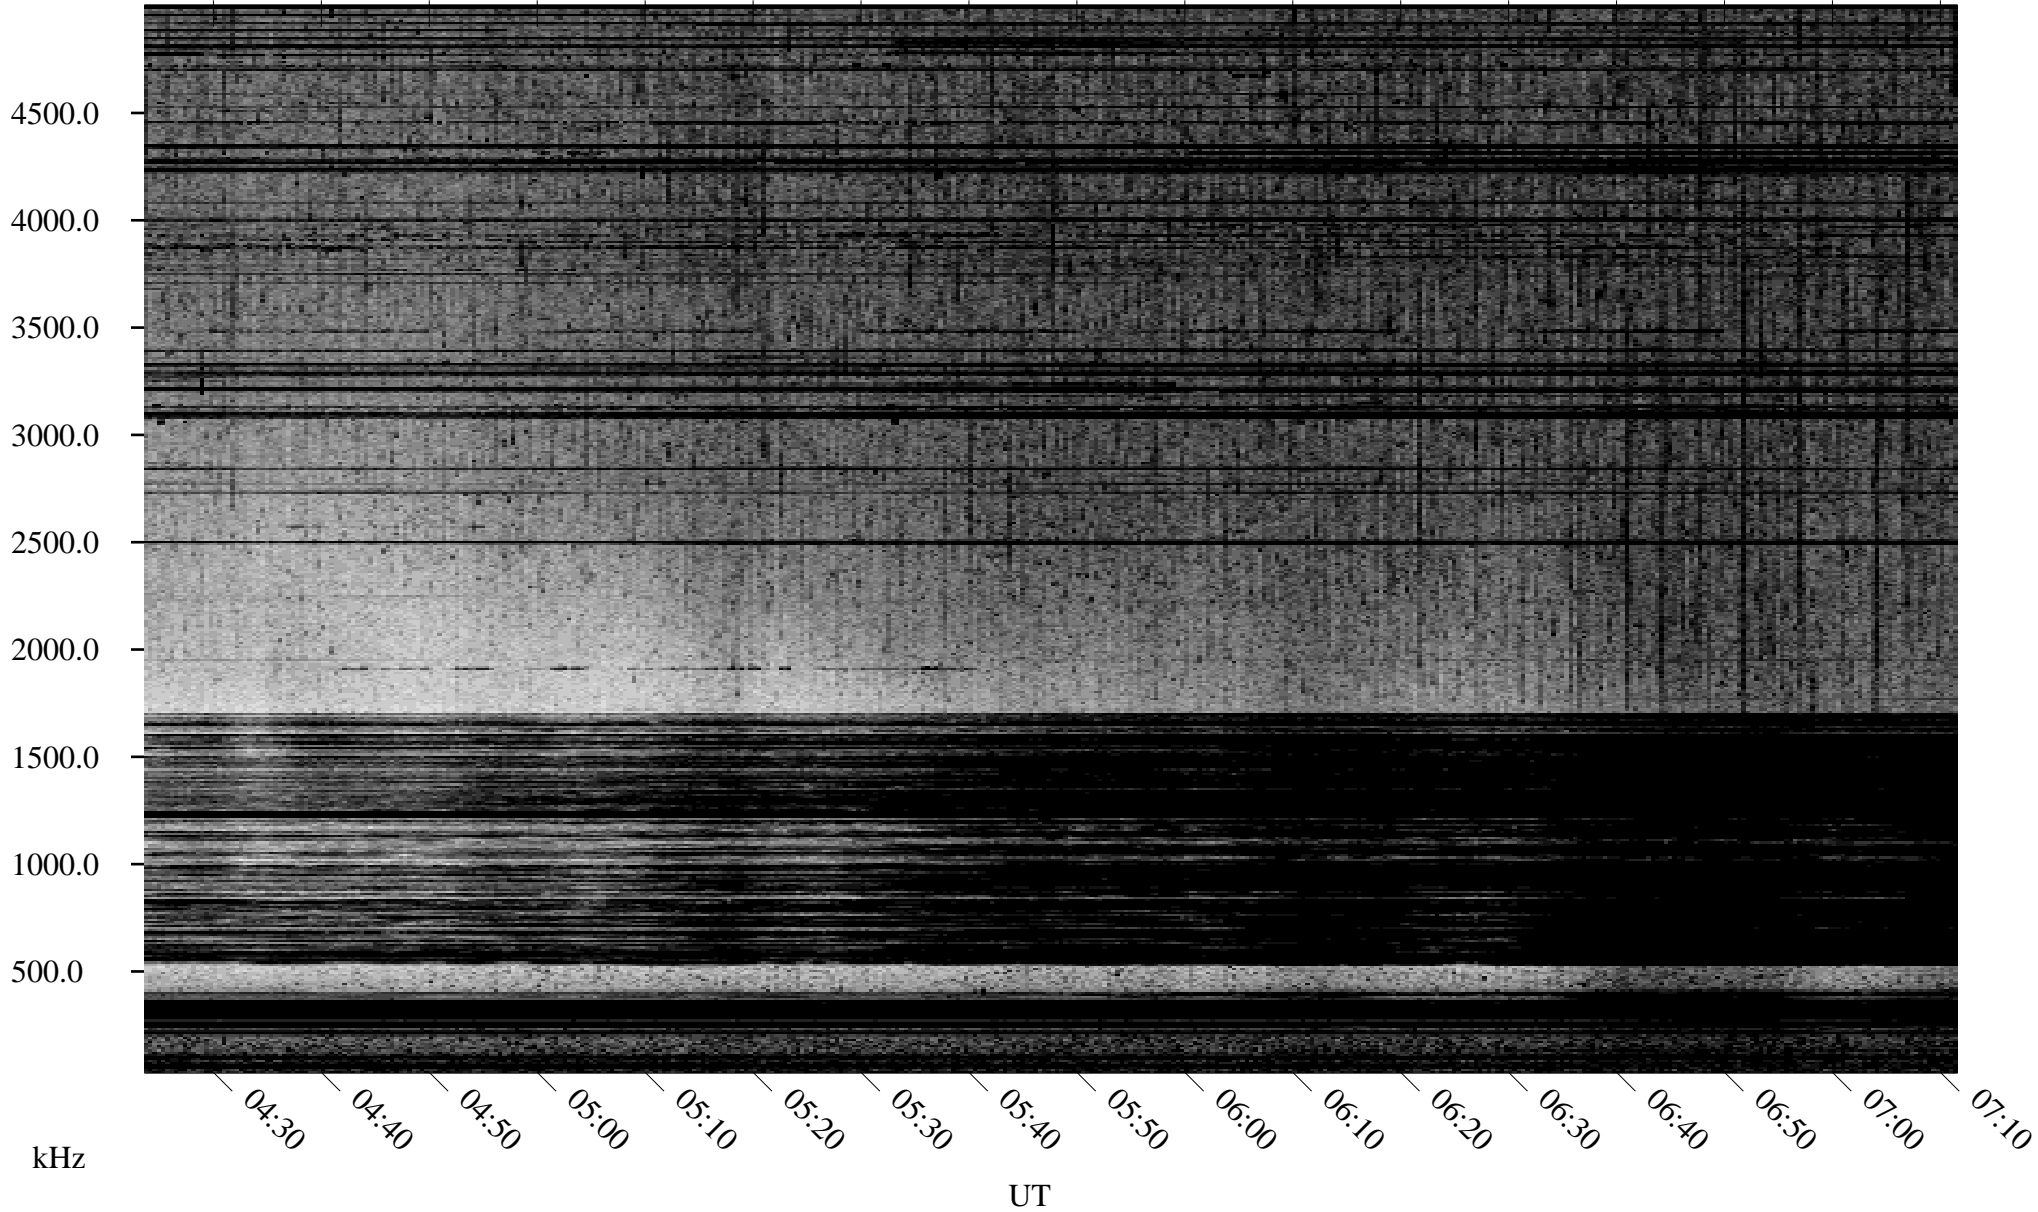

05/30/2001 Churchill, Manitoba

Linear Scale Black = 161 White = 15

ch01150l.r00m max_12

Page 1

05/30/2001 Churchill, Manitoba

Linear Scale Black = 161 White = 15

ch01150l.r00m max_12

Page 2

05/31/2001 Churchill, Manitoba

Linear Scale Black = 161 White = 15

ch01150l.r00m max_12

Page 3

05/31/2001 Churchill, Manitoba

Linear Scale Black = 161 White = 15

ch01150l.r00m max_12

Page 4

05/31/2001 Churchill, Manitoba

Linear Scale Black = 161 White = 15

ch01150l.r00m max_12

Page 5

05/31/2001 Churchill, Manitoba

Linear Scale Black = 161 White = 15

ch01150l.r00m max_12

Page 6

05/31/2001 Churchill, Manitoba

Linear Scale Black = 161 White = 15

ch01150l.r00m max_12

Page 7

05/31/2001 Churchill, Manitoba

Linear Scale Black = 161 White = 15

ch01150l.r00m max_12

Page 8