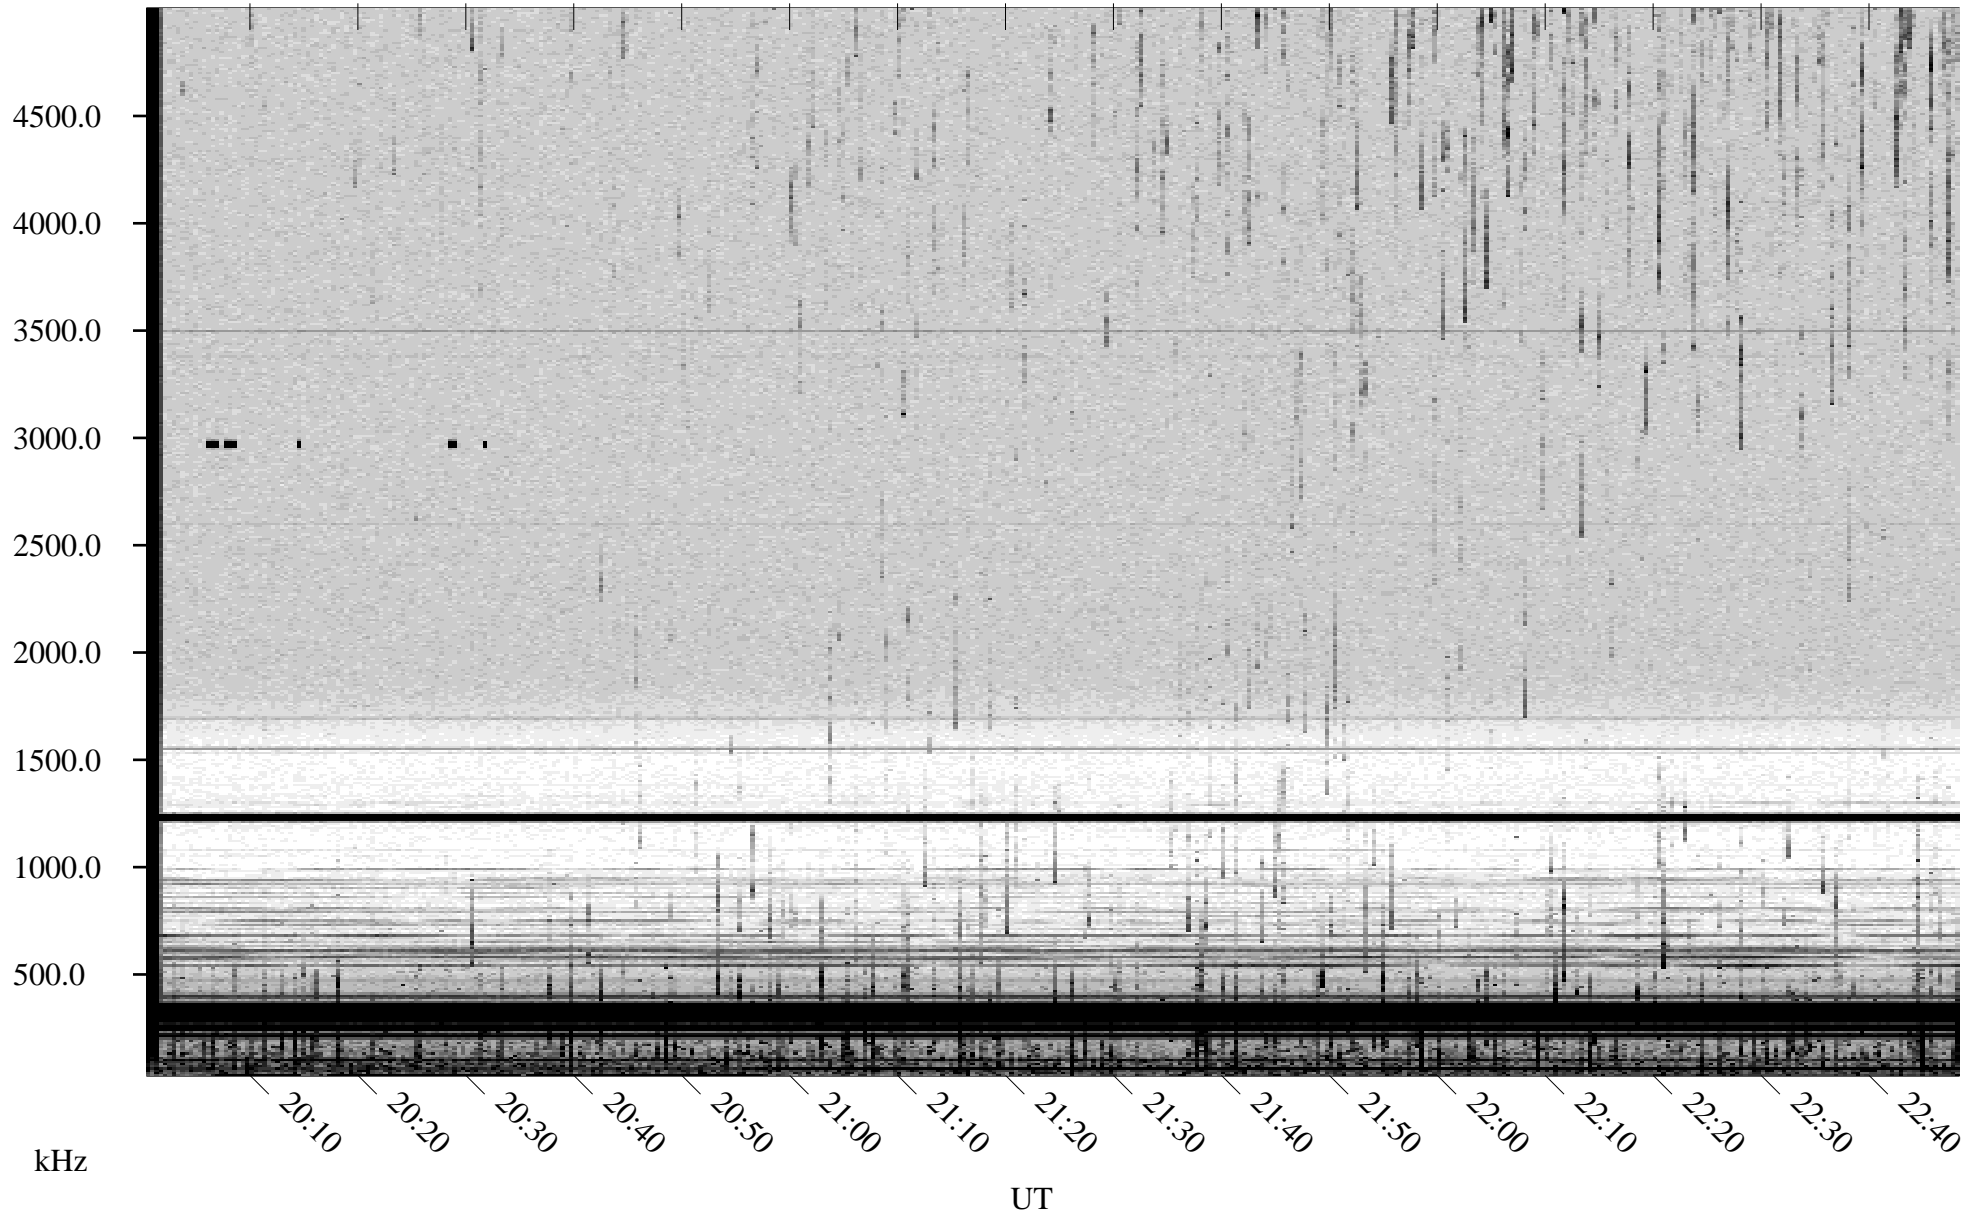

# 05/31/2001 Churchill, Manitoba

Linear Scale    Black = 161    White = 15

ch01151l.r00m max\_12

Page 1

# 05/31/2001 Churchill, Manitoba

Linear Scale    Black = 161    White = 15

ch01151l.r00m max\_12

Page 2

# 06/01/2001 Churchill, Manitoba

Linear Scale    Black = 161    White = 15

ch01151l.r00m max\_12

Page 3

UT