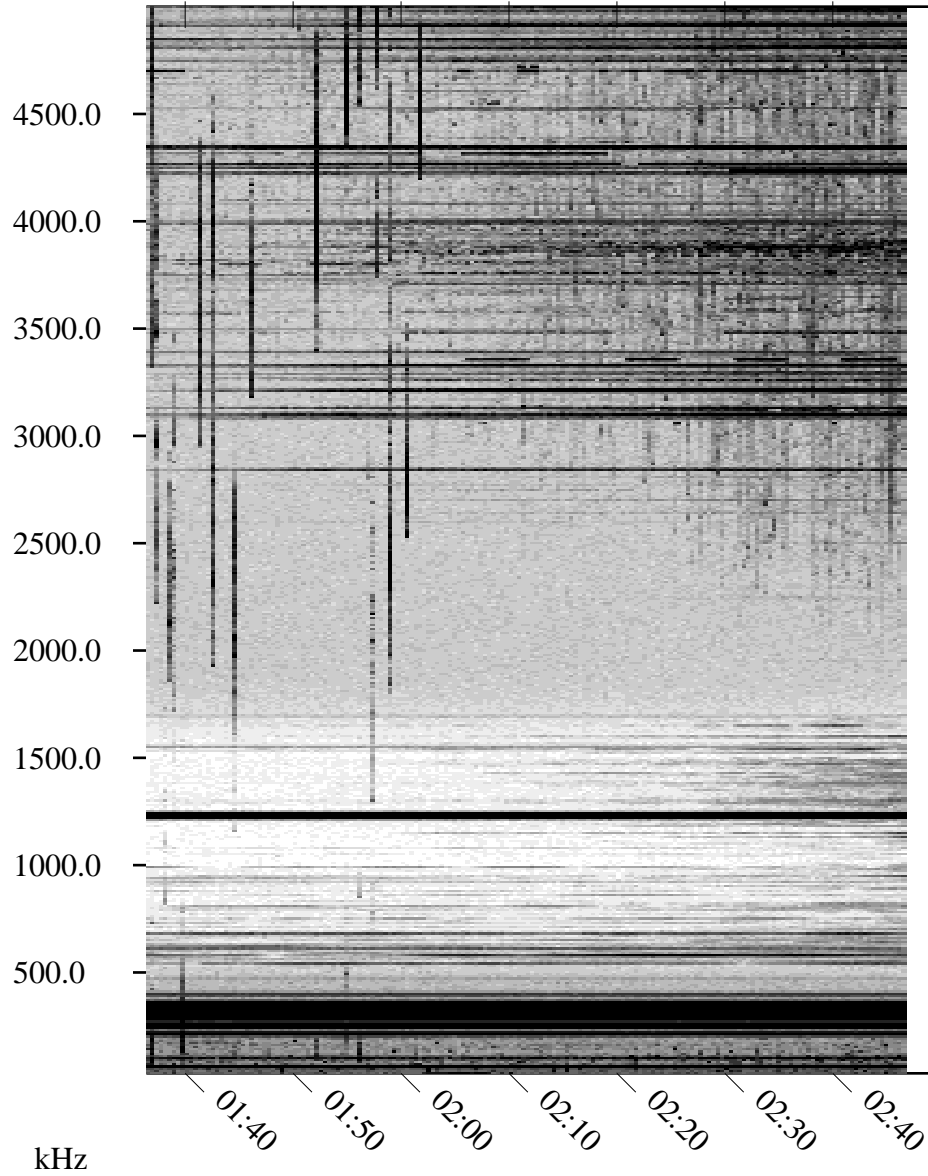

# 05/31/2001 Churchill, Manitoba

Linear Scale    Black = 161    White = 15

ch01151l.r00m max\_12

Page 1

# 05/31/2001 Churchill, Manitoba

Linear Scale    Black = 161    White = 15

ch01151l.r00m max\_12

Page 2

# 06/01/2001 Churchill, Manitoba

Linear Scale    Black = 161    White = 15

ch01151l.r00m max\_12

Page 3

UT