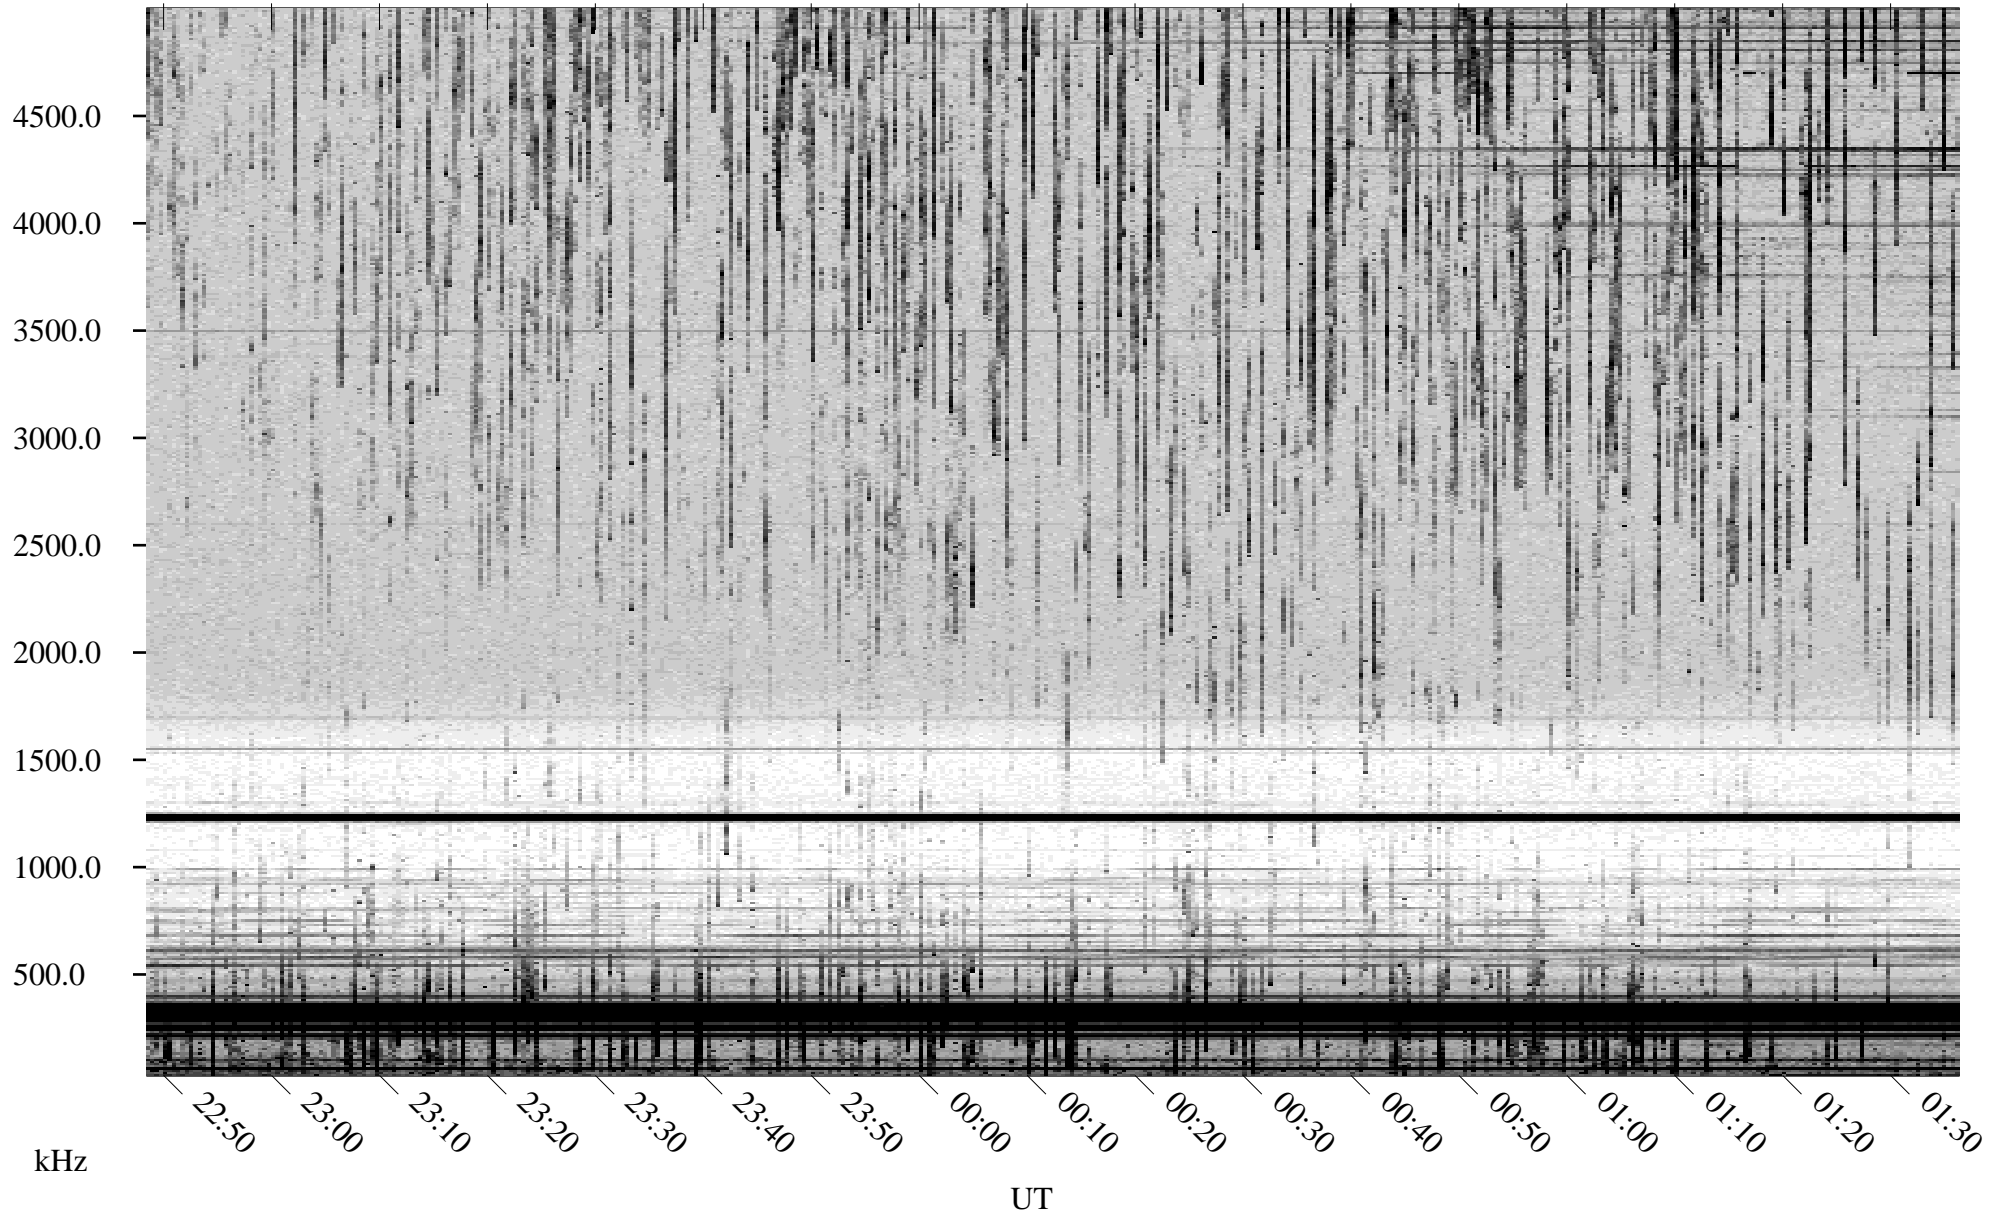

# 05/31/2001 Churchill, Manitoba

Linear Scale    Black = 161    White = 15

ch01151l.r00m max\_12

Page 1

# 05/31/2001 Churchill, Manitoba

Linear Scale    Black = 161    White = 15

ch01151l.r00m max\_12

Page 2

# 06/01/2001 Churchill, Manitoba

Linear Scale    Black = 161    White = 15

ch01151l.r00m max\_12

Page 3

UT