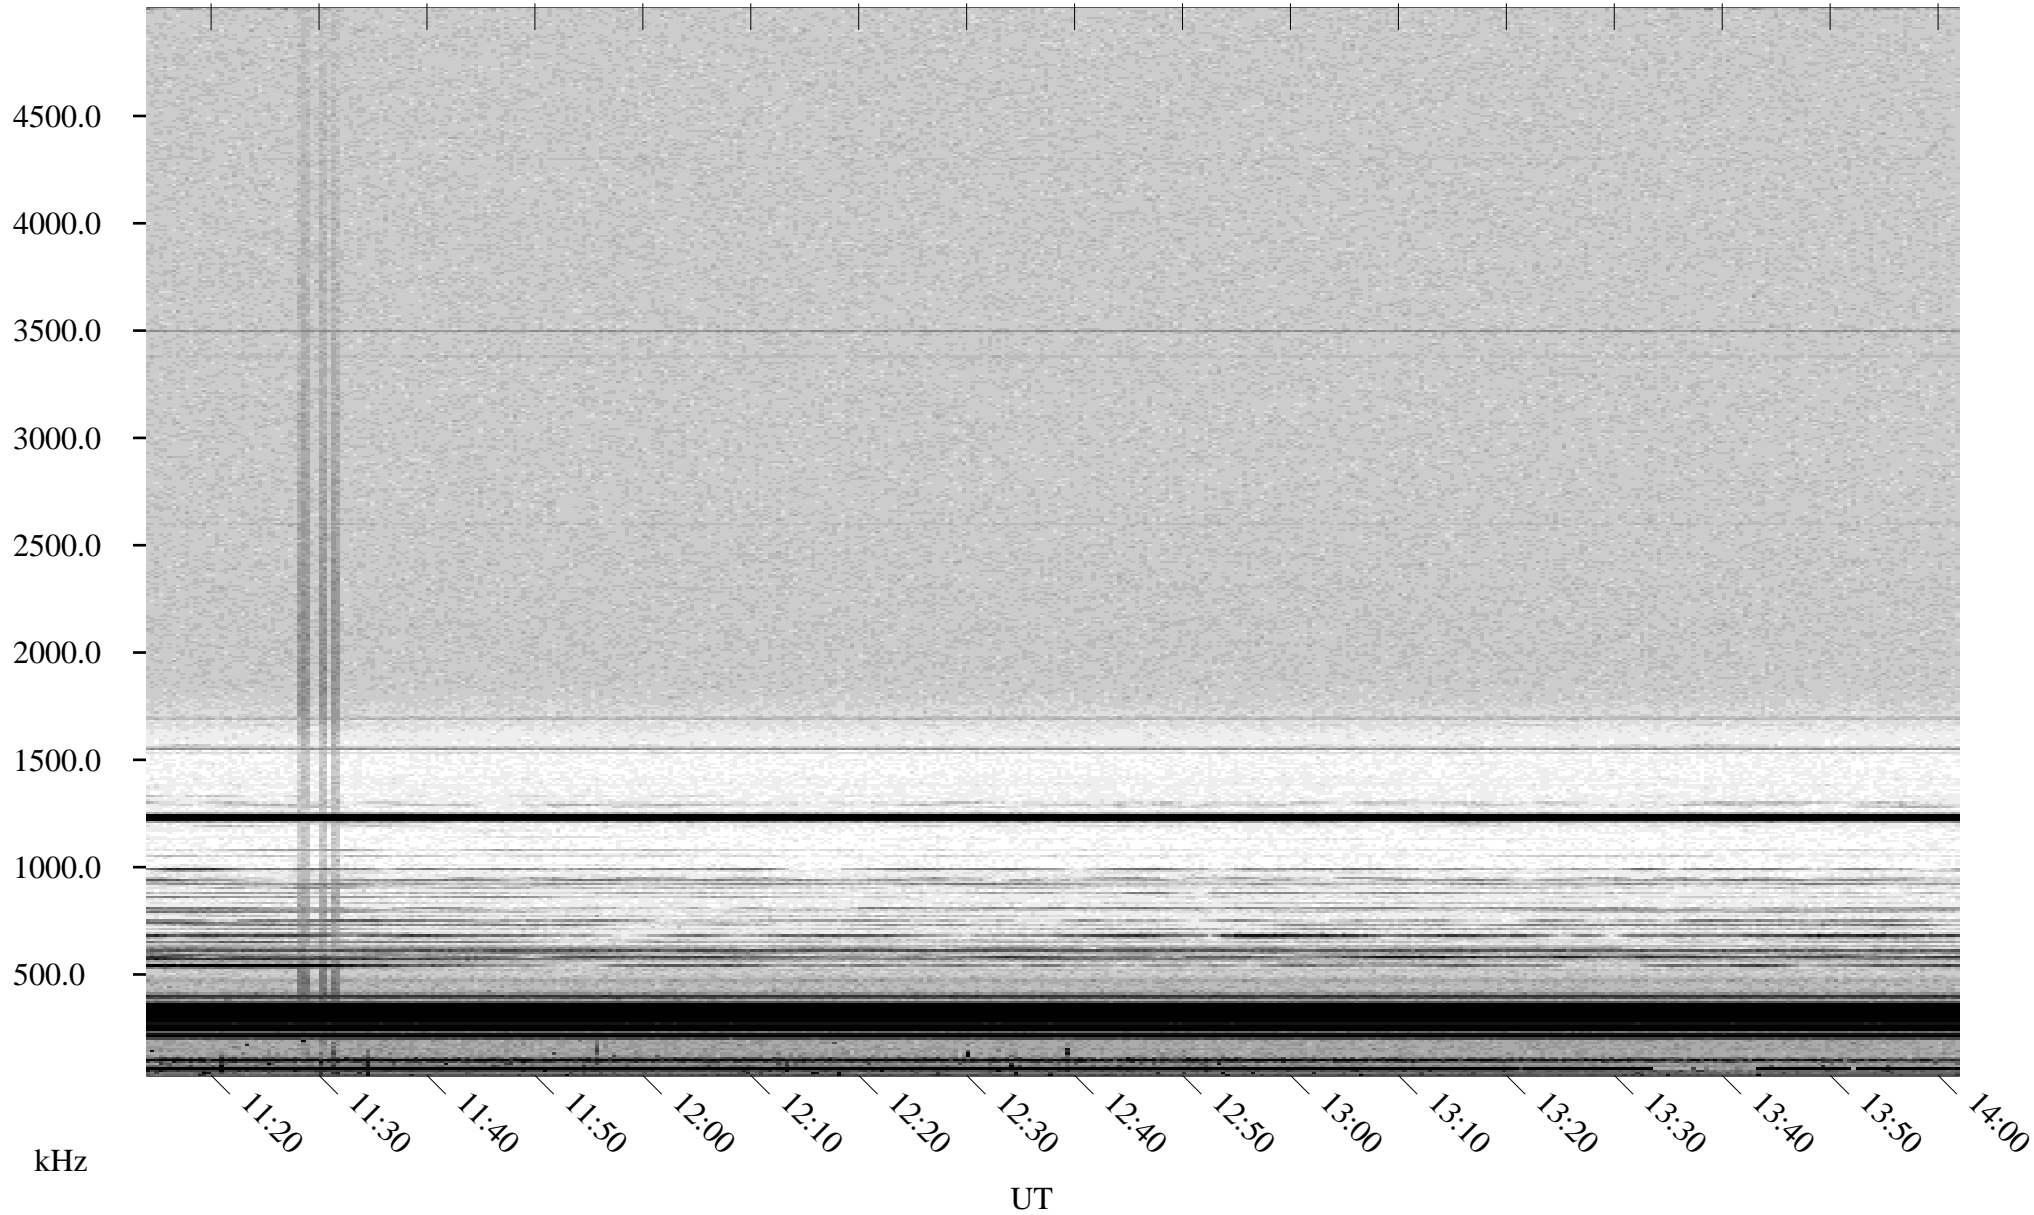

06/01/2001 Churchill, Manitoba

Linear Scale Black = 161 White = 15

ch01152l.r00m max_12

Page 1

06/01/2001 Churchill, Manitoba

Linear Scale Black = 161 White = 15

ch01152l.r00m max_12

Page 2

06/01/2001 Churchill, Manitoba

Linear Scale Black = 161 White = 15

ch01152l.r00m max_12

Page 3

06/01/2001 Churchill, Manitoba

Linear Scale Black = 161 White = 15

ch01152l.r00m max_12

Page 4

06/01/2001 Churchill, Manitoba

Linear Scale Black = 161 White = 15

ch01152l.r00m max_12

Page 5

06/01/2001 Churchill, Manitoba

Linear Scale Black = 161 White = 15

ch01152l.r00m max_12

Page 6