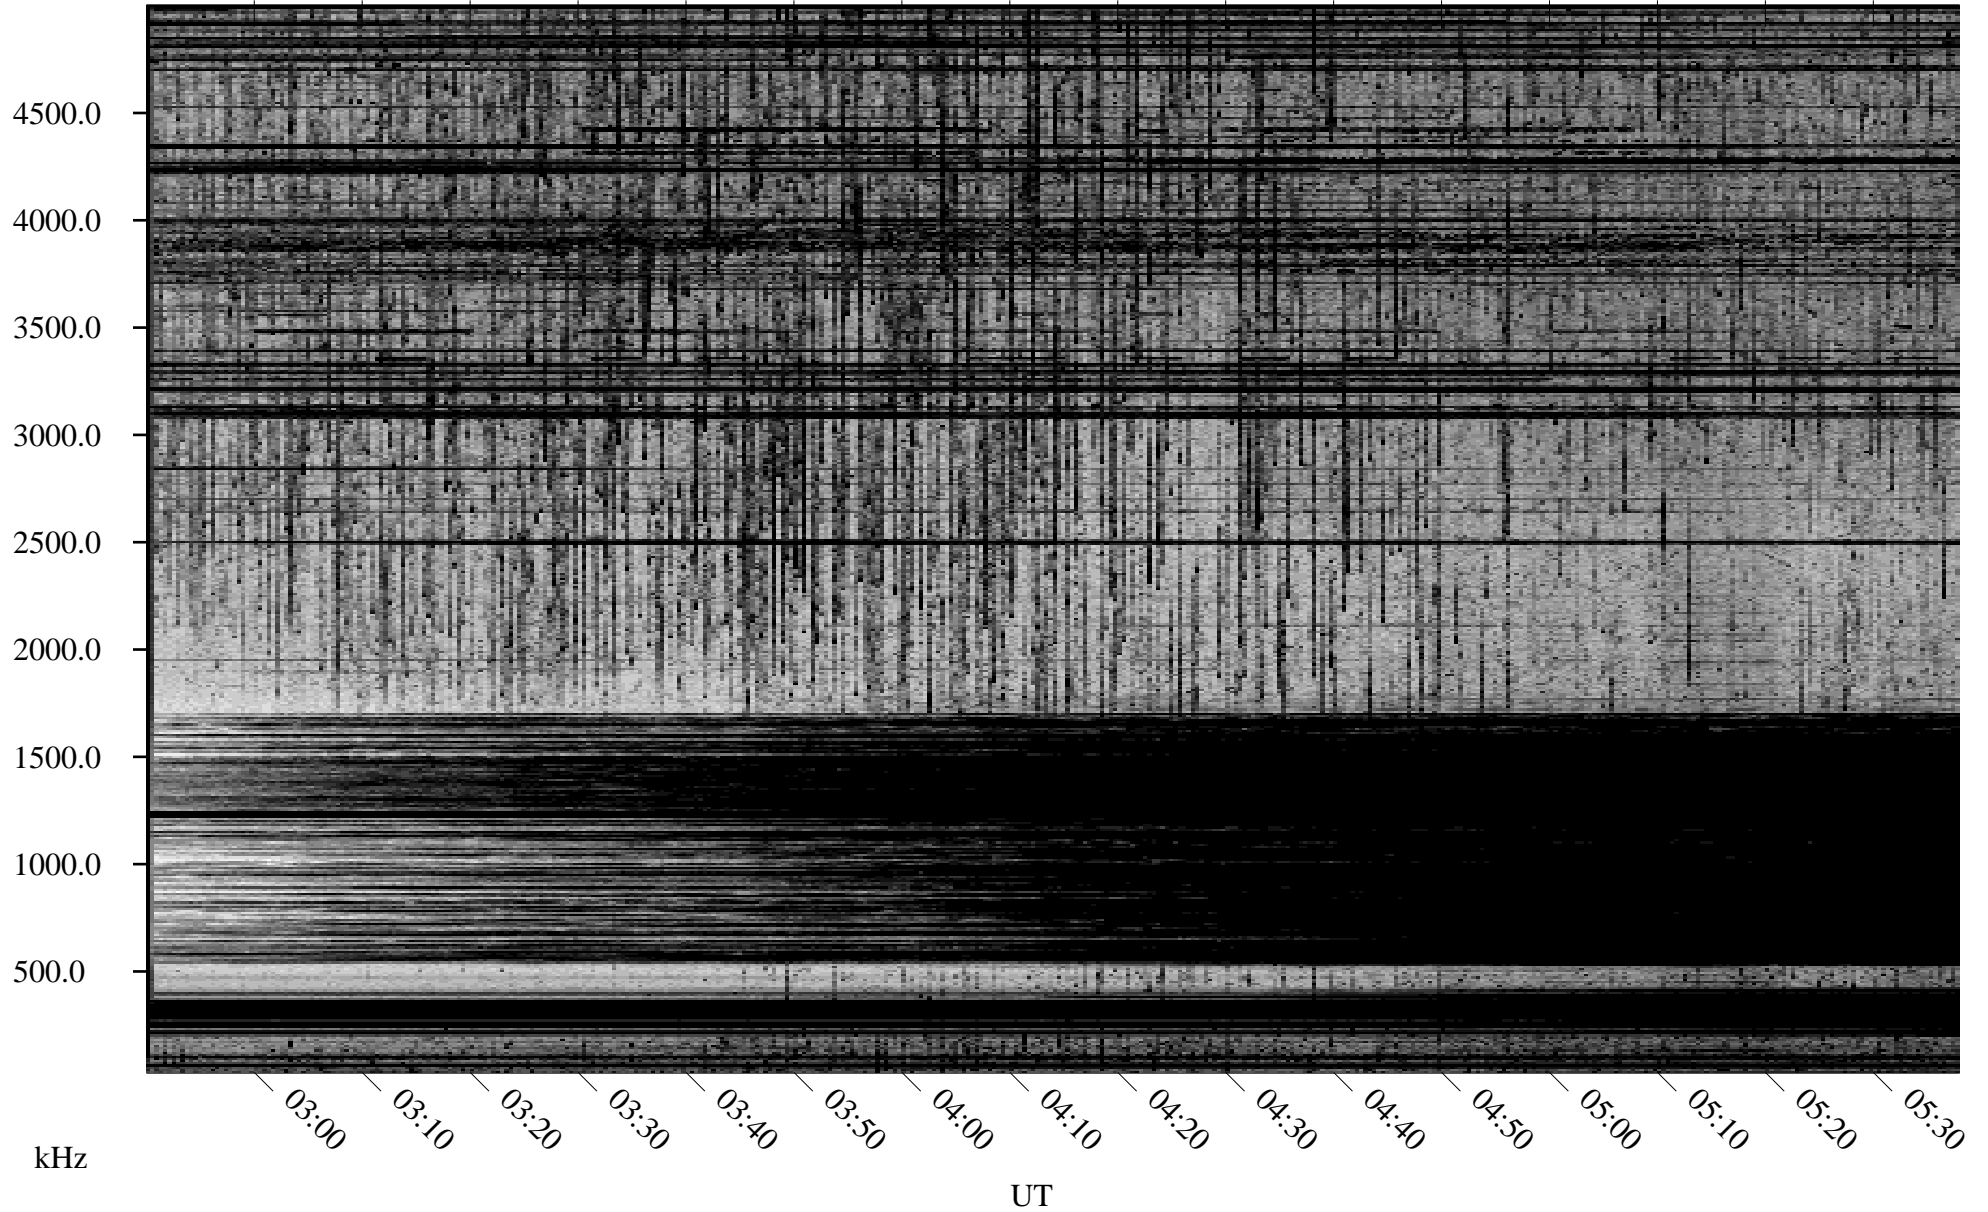

06/01/2001 Churchill, Manitoba

Linear Scale Black = 161 White = 15

ch01152l.r00m max_12

Page 1

06/01/2001 Churchill, Manitoba

Linear Scale Black = 161 White = 15

ch01152l.r00m max_12

Page 2

06/01/2001 Churchill, Manitoba

Linear Scale Black = 161 White = 15

ch01152l.r00m max_12

Page 3

06/01/2001 Churchill, Manitoba

Linear Scale Black = 161 White = 15

ch01152l.r00m max_12

Page 4

06/01/2001 Churchill, Manitoba

Linear Scale Black = 161 White = 15

ch01152l.r00m max_12

Page 5

06/01/2001 Churchill, Manitoba

Linear Scale Black = 161 White = 15

ch01152l.r00m max_12

Page 6