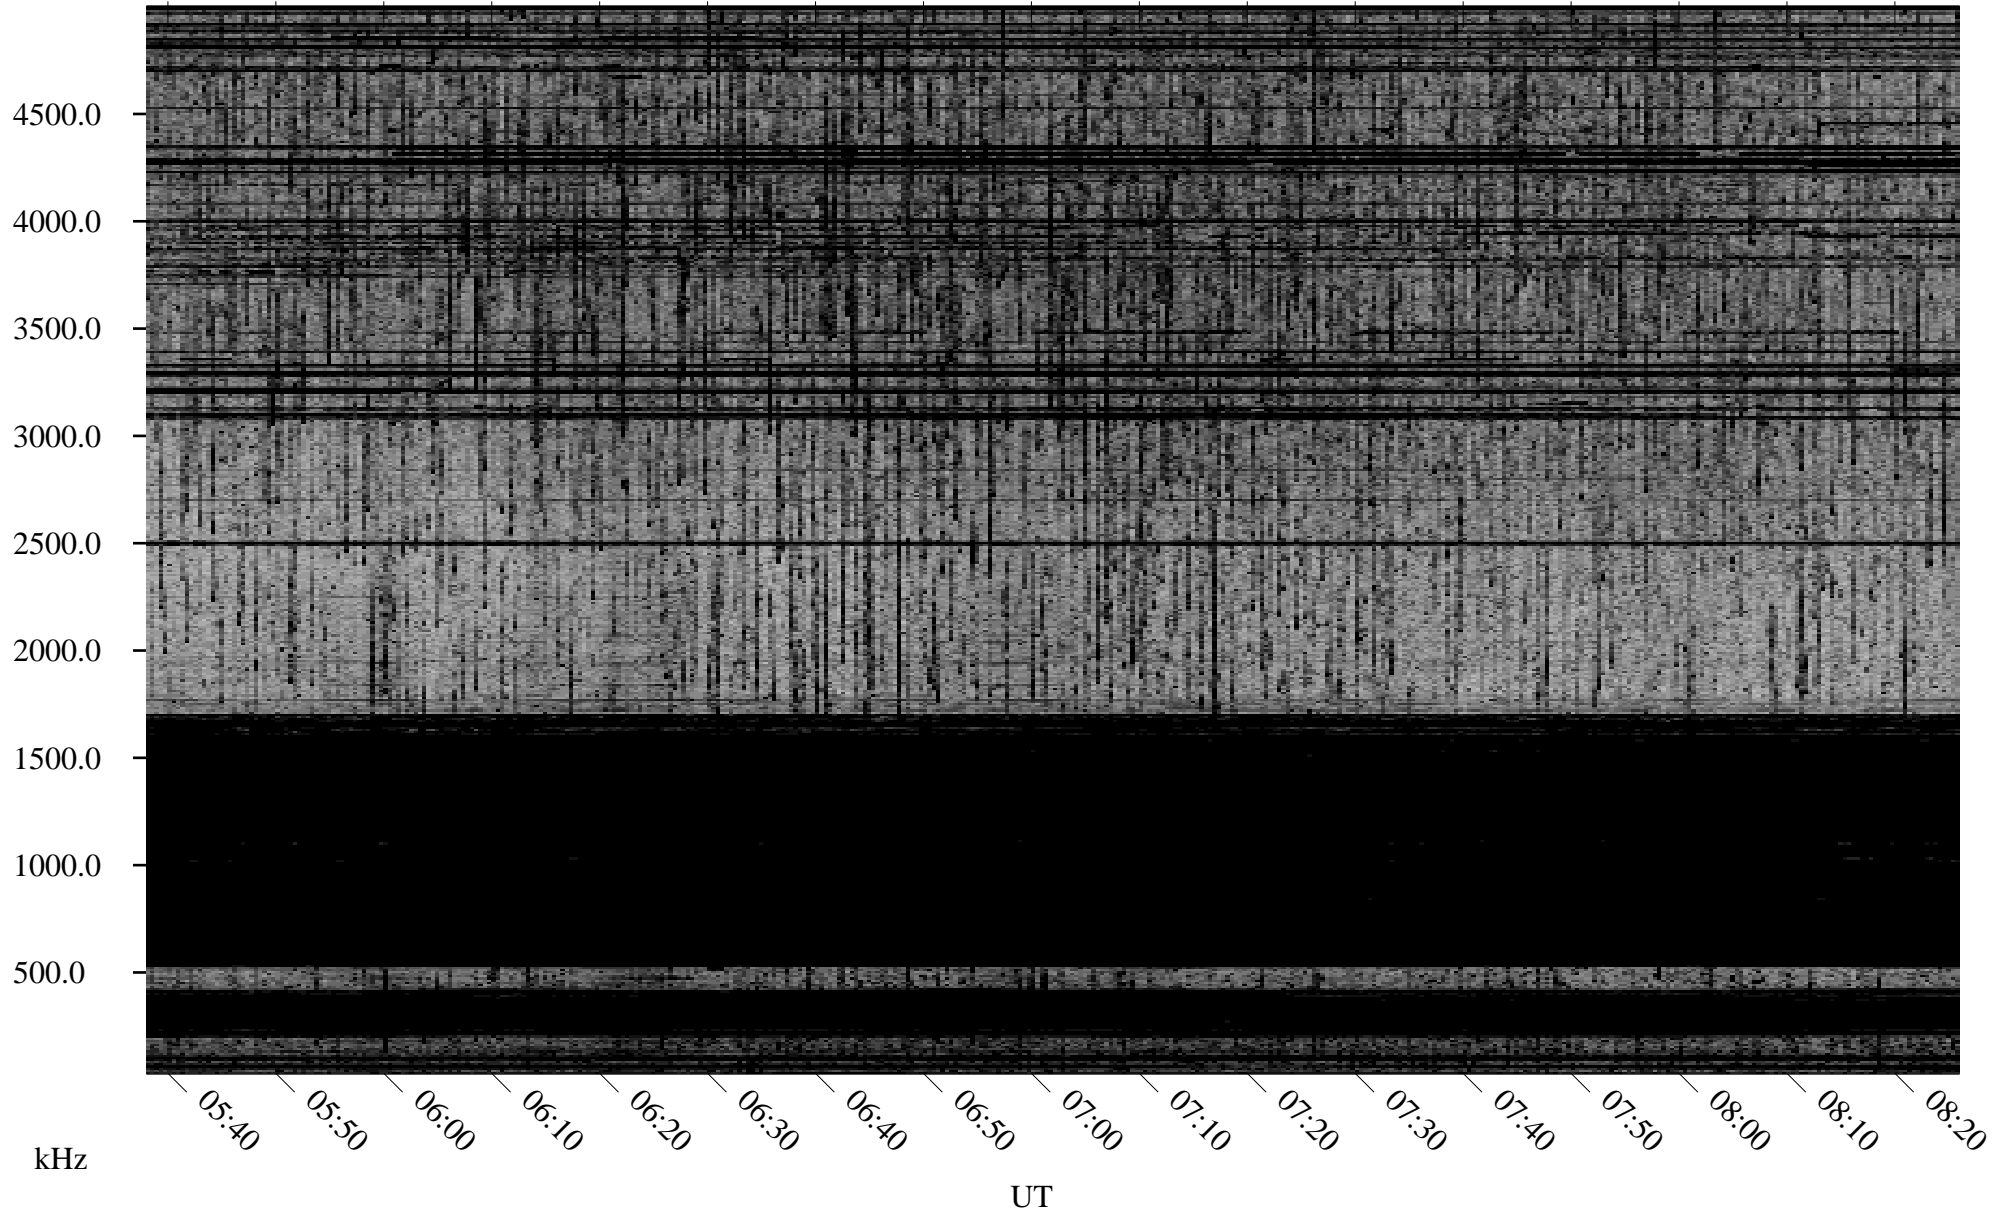

06/01/2001 Churchill, Manitoba

Linear Scale Black = 161 White = 15

ch01152l.r00m max_12

Page 1

06/01/2001 Churchill, Manitoba

Linear Scale Black = 161 White = 15

ch01152l.r00m max_12

Page 2

06/01/2001 Churchill, Manitoba

Linear Scale Black = 161 White = 15

ch01152l.r00m max_12

Page 3

06/01/2001 Churchill, Manitoba

Linear Scale Black = 161 White = 15

ch01152l.r00m max_12

Page 4

06/01/2001 Churchill, Manitoba

Linear Scale Black = 161 White = 15

ch01152l.r00m max_12

Page 5

06/01/2001 Churchill, Manitoba

Linear Scale Black = 161 White = 15

ch01152l.r00m max_12

Page 6