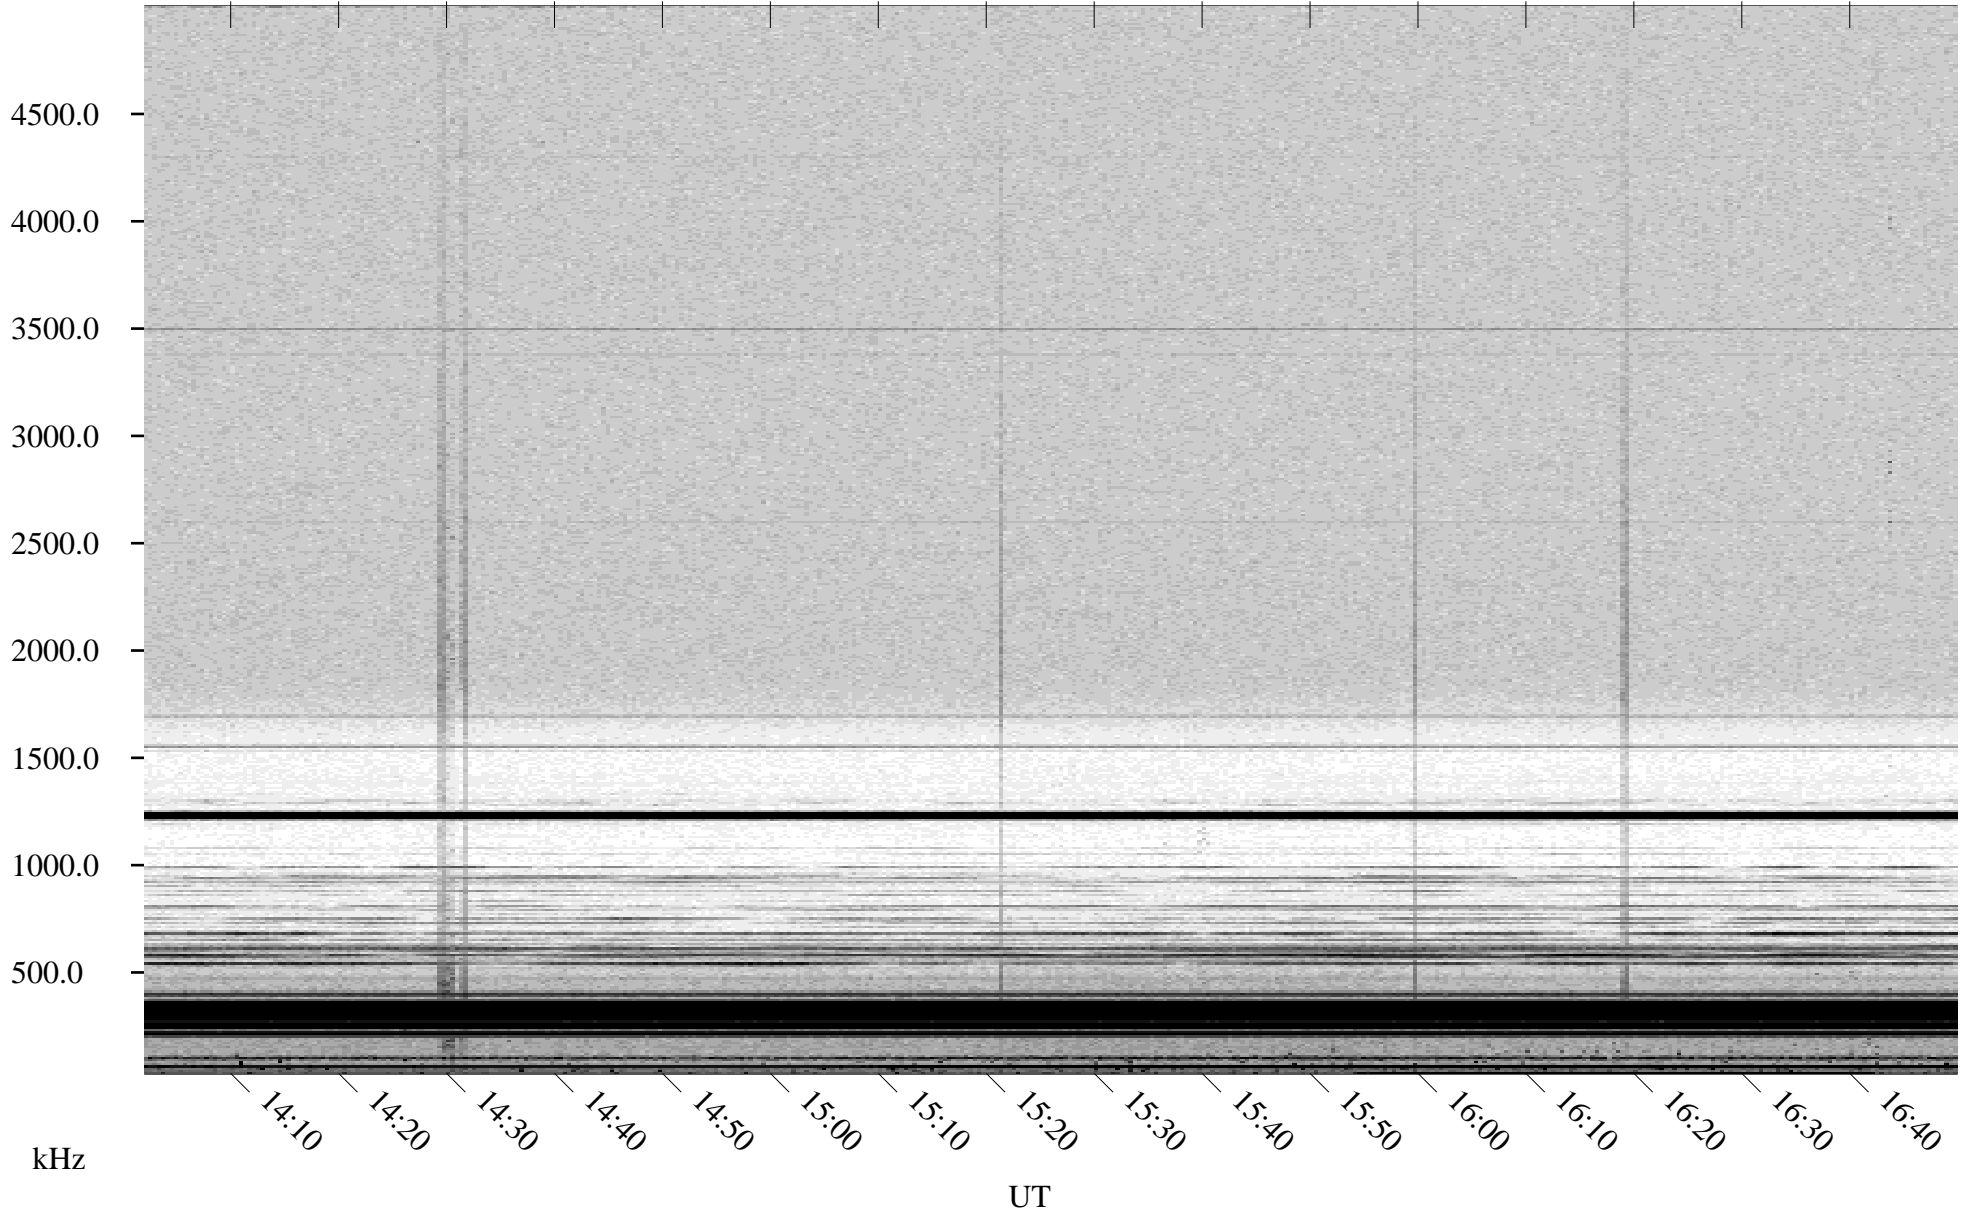

06/01/2001 Churchill, Manitoba

Linear Scale Black = 161 White = 15

ch01152l.r00m max_12

Page 1

06/01/2001 Churchill, Manitoba

Linear Scale Black = 161 White = 15

ch01152l.r00m max_12

Page 2

06/01/2001 Churchill, Manitoba

Linear Scale Black = 161 White = 15

ch01152l.r00m max_12

Page 3

06/01/2001 Churchill, Manitoba

Linear Scale Black = 161 White = 15

ch01152l.r00m max_12

Page 4

06/01/2001 Churchill, Manitoba

Linear Scale Black = 161 White = 15

ch01152l.r00m max_12

Page 5

06/01/2001 Churchill, Manitoba

Linear Scale Black = 161 White = 15

ch01152l.r00m max_12

Page 6