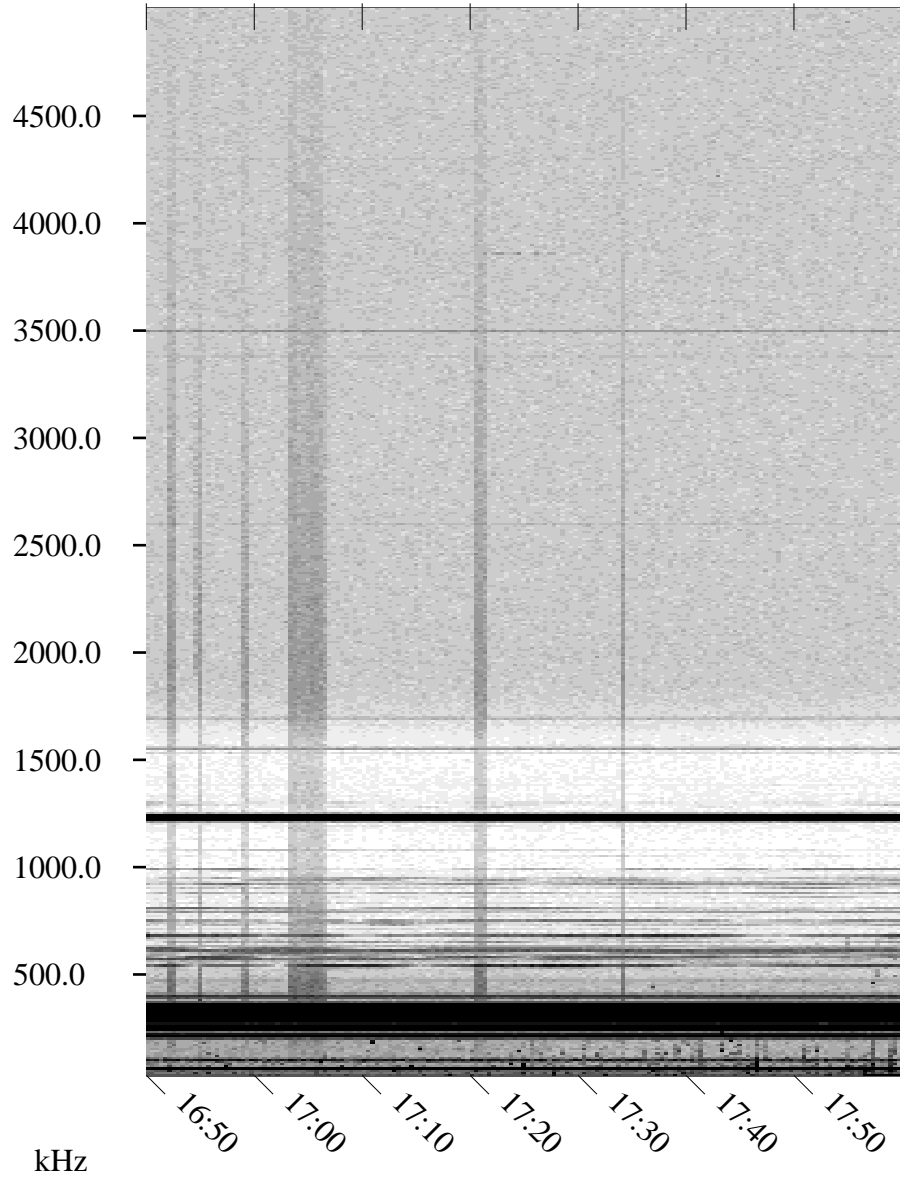

06/01/2001 Churchill, Manitoba

Linear Scale Black = 161 White = 15

ch01152l.r00m max_12

Page 1

06/01/2001 Churchill, Manitoba

Linear Scale Black = 161 White = 15

ch01152l.r00m max_12

Page 2

06/01/2001 Churchill, Manitoba

Linear Scale Black = 161 White = 15

ch01152l.r00m max_12

Page 3

06/01/2001 Churchill, Manitoba

Linear Scale Black = 161 White = 15

ch01152l.r00m max_12

Page 4

06/01/2001 Churchill, Manitoba

Linear Scale Black = 161 White = 15

ch01152l.r00m max_12

Page 5

06/01/2001 Churchill, Manitoba

Linear Scale Black = 161 White = 15

ch01152l.r00m max_12

Page 6