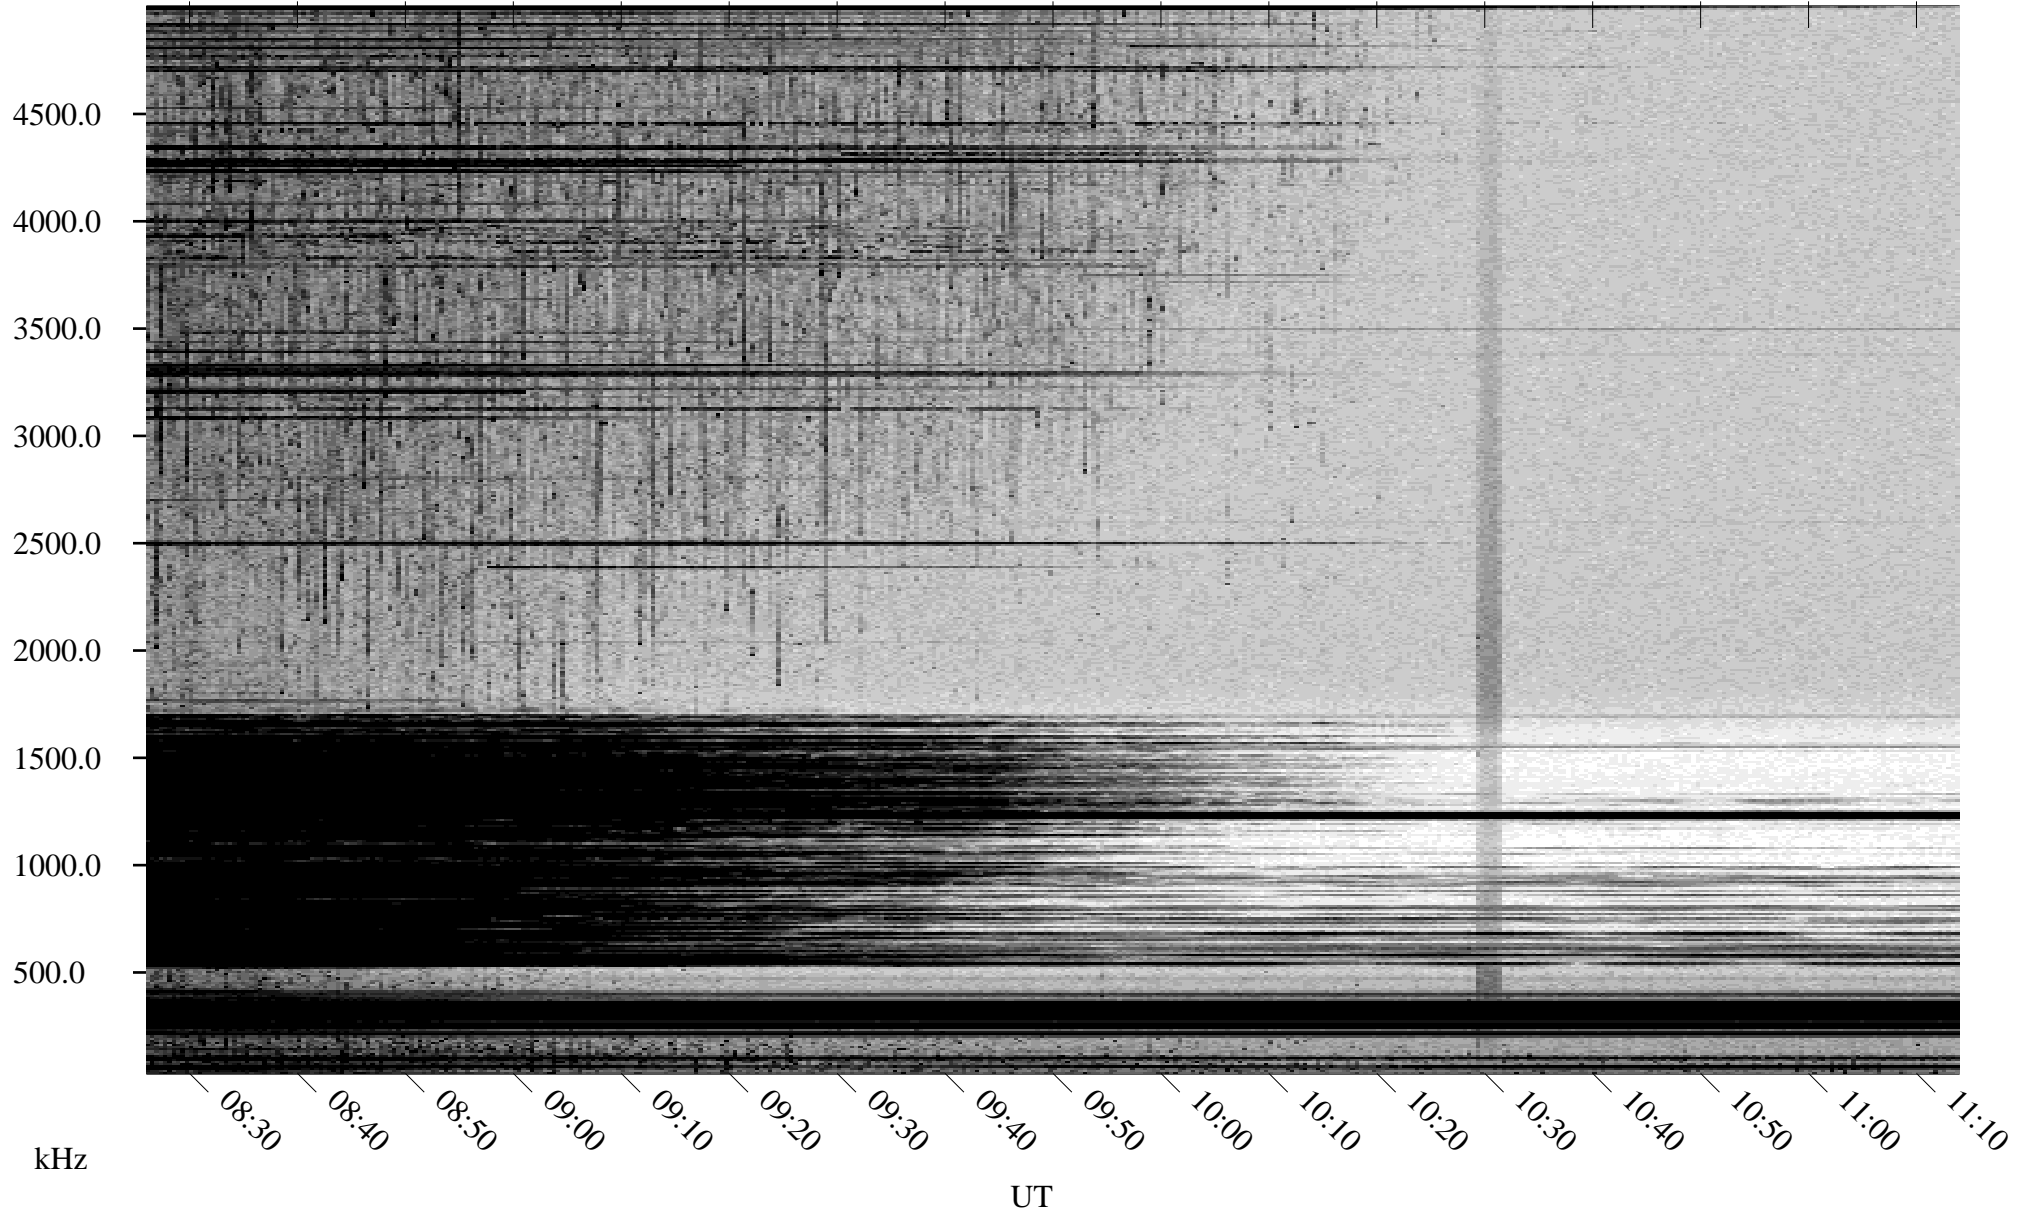

06/01/2001 Churchill, Manitoba

Linear Scale Black = 161 White = 15

ch01152l.r00m max_12

Page 1

06/01/2001 Churchill, Manitoba

Linear Scale Black = 161 White = 15

ch01152l.r00m max_12

Page 2

06/01/2001 Churchill, Manitoba

Linear Scale Black = 161 White = 15

ch01152l.r00m max_12

Page 3

06/01/2001 Churchill, Manitoba

Linear Scale Black = 161 White = 15

ch01152l.r00m max_12

Page 4

06/01/2001 Churchill, Manitoba

Linear Scale Black = 161 White = 15

ch01152l.r00m max_12

Page 5

06/01/2001 Churchill, Manitoba

Linear Scale Black = 161 White = 15

ch01152l.r00m max_12

Page 6