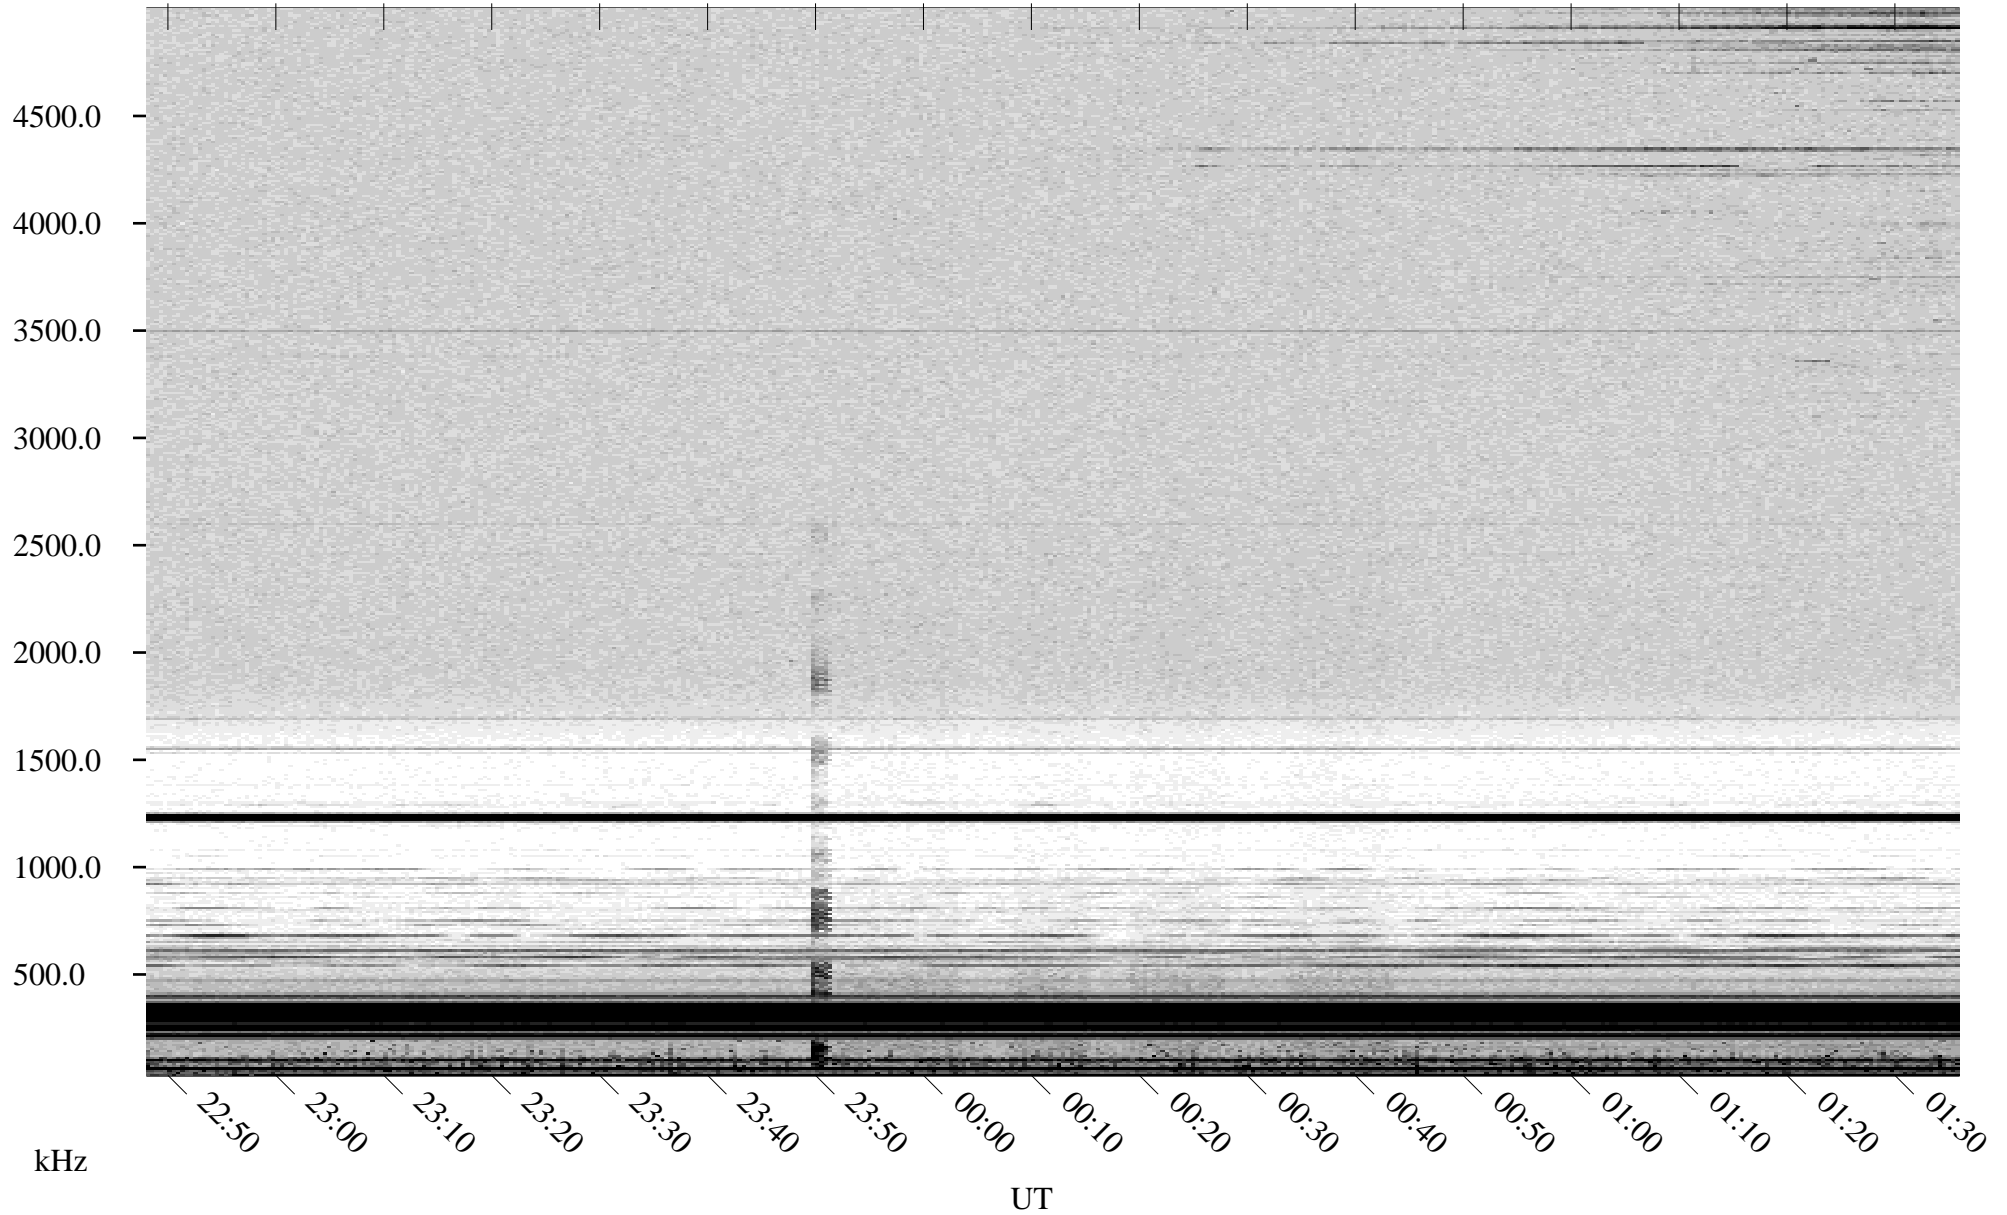

06/02/2001 Churchill, Manitoba

Linear Scale Black = 161 White = 15

ch01153l.r00m max_12

Page 1

06/02/2001 Churchill, Manitoba

Linear Scale Black = 161 White = 15

ch01153l.r00m max_12

Page 2

06/03/2001 Churchill, Manitoba

Linear Scale Black = 161 White = 15

ch01153l.r00m max_12

Page 3

06/03/2001 Churchill, Manitoba

Linear Scale Black = 161 White = 15

ch01153l.r00m max_12

Page 4

06/03/2001 Churchill, Manitoba

Linear Scale Black = 161 White = 15

ch01153l.r00m max_12

Page 5

06/03/2001 Churchill, Manitoba

Linear Scale Black = 161 White = 15

ch01153l.r00m max_12

Page 6

06/03/2001 Churchill, Manitoba

Linear Scale Black = 161 White = 15

ch01153l.r00m max_12

Page 7

06/03/2001 Churchill, Manitoba

Linear Scale Black = 161 White = 15

ch01153l.r00m max_12

Page 8