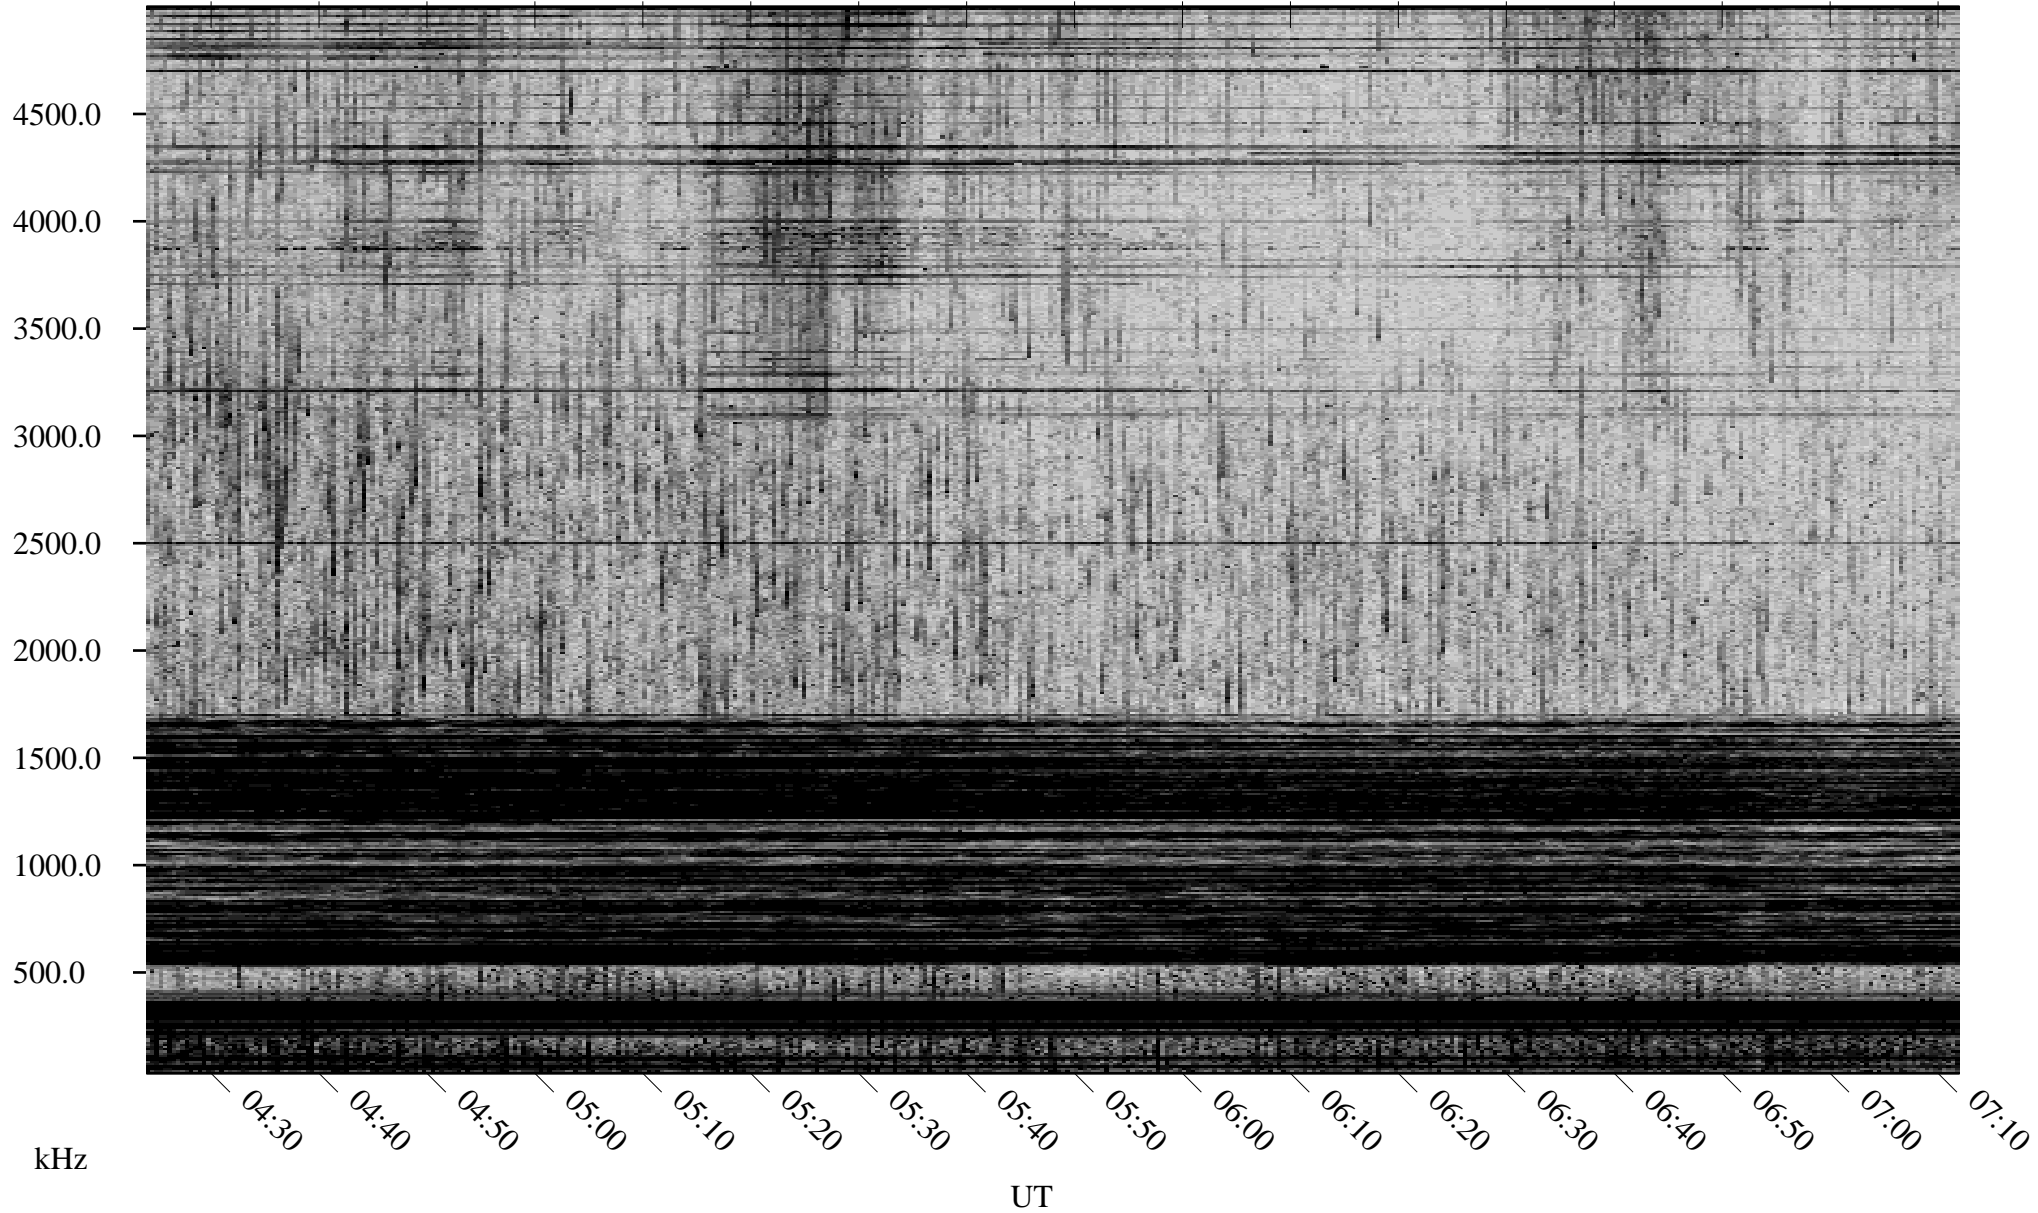

06/02/2001 Churchill, Manitoba

Linear Scale Black = 161 White = 15

ch01153l.r00m max_12

Page 1

06/02/2001 Churchill, Manitoba

Linear Scale Black = 161 White = 15

ch01153l.r00m max_12

Page 2

06/03/2001 Churchill, Manitoba

Linear Scale Black = 161 White = 15

ch01153l.r00m max_12

Page 3

06/03/2001 Churchill, Manitoba

Linear Scale Black = 161 White = 15

ch01153l.r00m max_12

Page 4

06/03/2001 Churchill, Manitoba

Linear Scale Black = 161 White = 15

ch01153l.r00m max_12

Page 5

06/03/2001 Churchill, Manitoba

Linear Scale Black = 161 White = 15

ch01153l.r00m max_12

Page 6

06/03/2001 Churchill, Manitoba

Linear Scale Black = 161 White = 15

ch01153l.r00m max_12

Page 7

06/03/2001 Churchill, Manitoba

Linear Scale Black = 161 White = 15

ch01153l.r00m max_12

Page 8