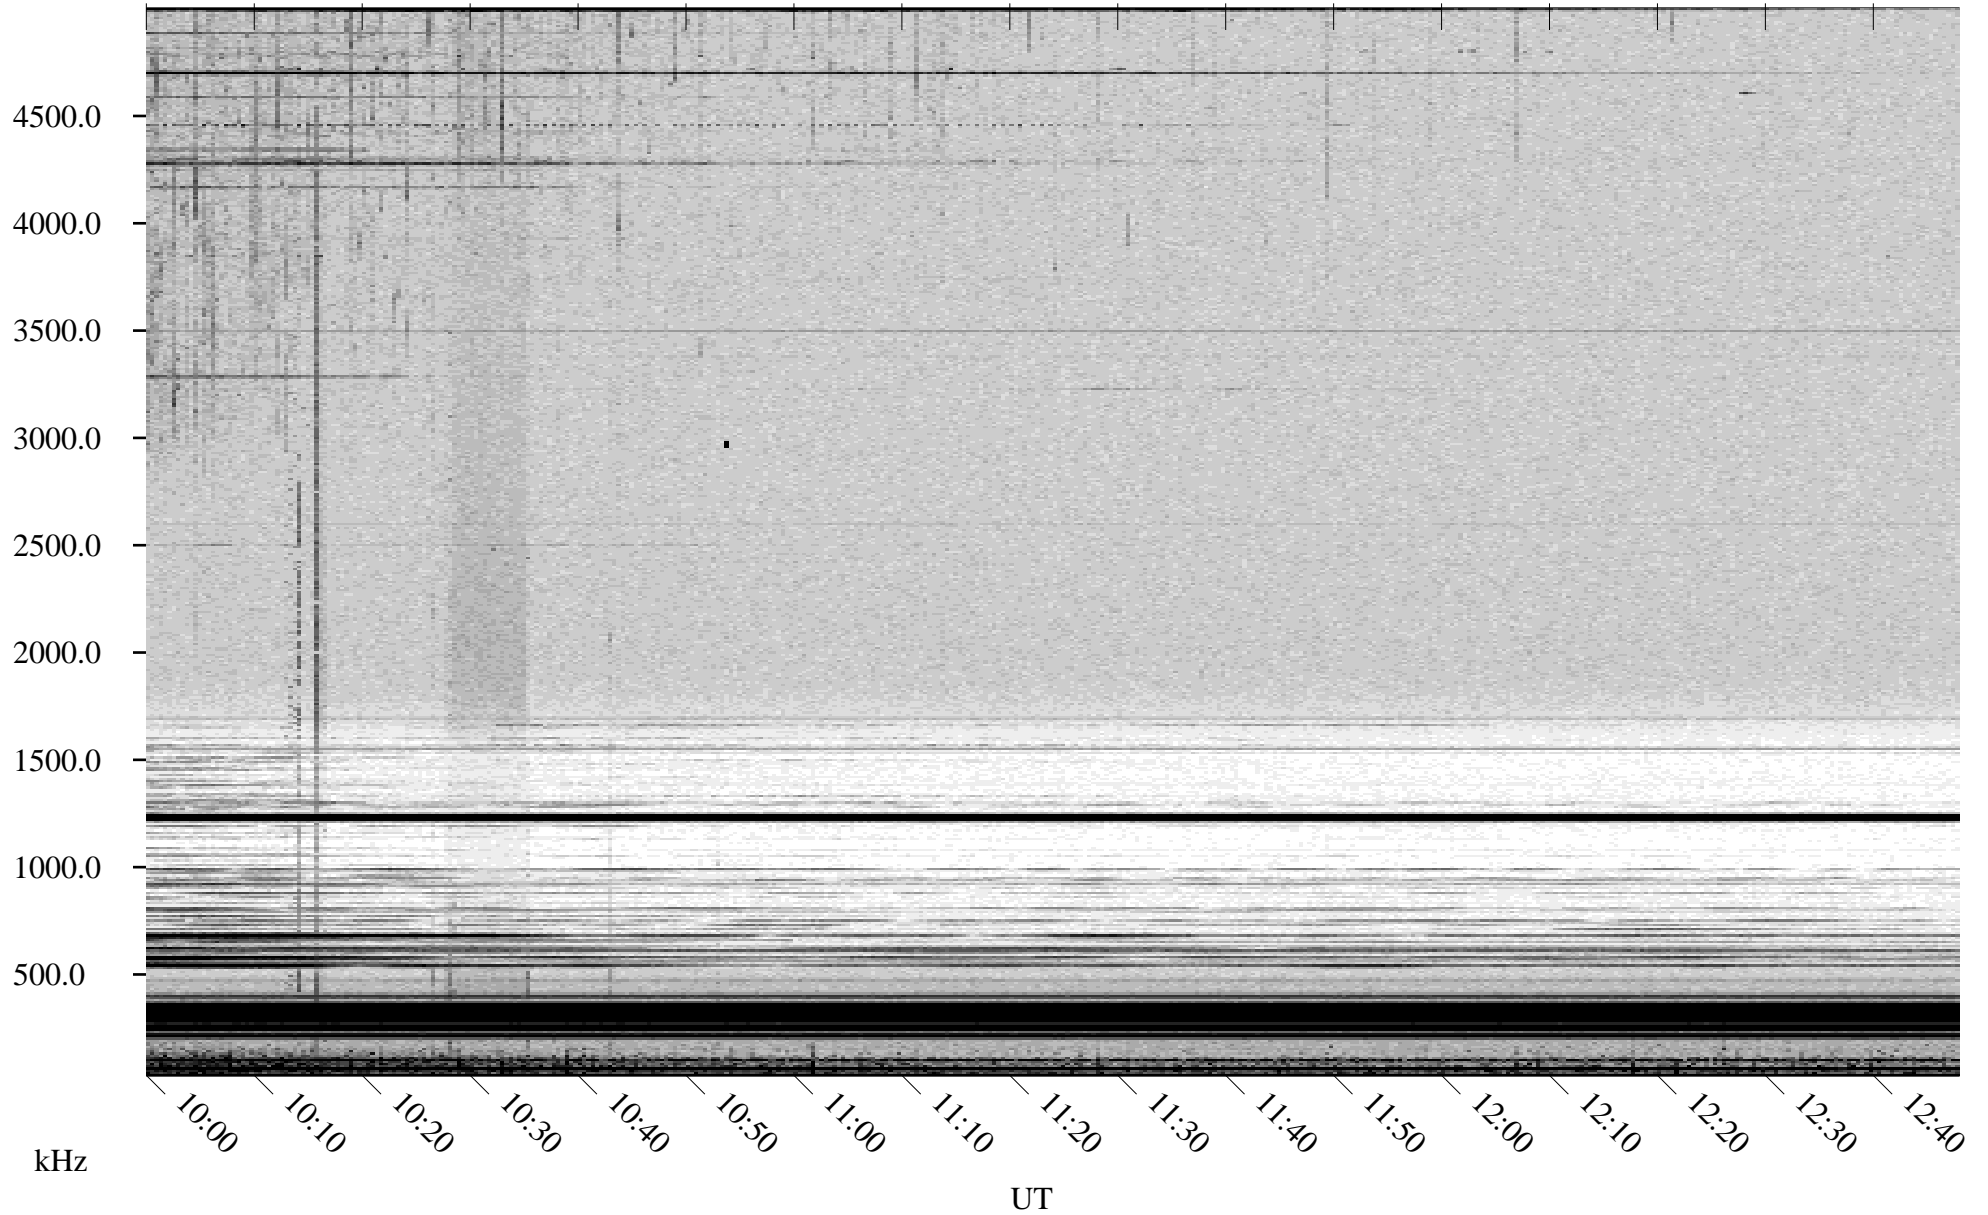

06/02/2001 Churchill, Manitoba

Linear Scale Black = 161 White = 15

ch01153l.r00m max_12

Page 1

06/02/2001 Churchill, Manitoba

Linear Scale Black = 161 White = 15

ch01153l.r00m max_12

Page 2

06/03/2001 Churchill, Manitoba

Linear Scale Black = 161 White = 15

ch01153l.r00m max_12

Page 3

06/03/2001 Churchill, Manitoba

Linear Scale Black = 161 White = 15

ch01153l.r00m max_12

Page 4

06/03/2001 Churchill, Manitoba

Linear Scale Black = 161 White = 15

ch01153l.r00m max_12

Page 5

06/03/2001 Churchill, Manitoba

Linear Scale Black = 161 White = 15

ch01153l.r00m max_12

Page 6

06/03/2001 Churchill, Manitoba

Linear Scale Black = 161 White = 15

ch01153l.r00m max_12

Page 7

06/03/2001 Churchill, Manitoba

Linear Scale Black = 161 White = 15

ch01153l.r00m max_12

Page 8