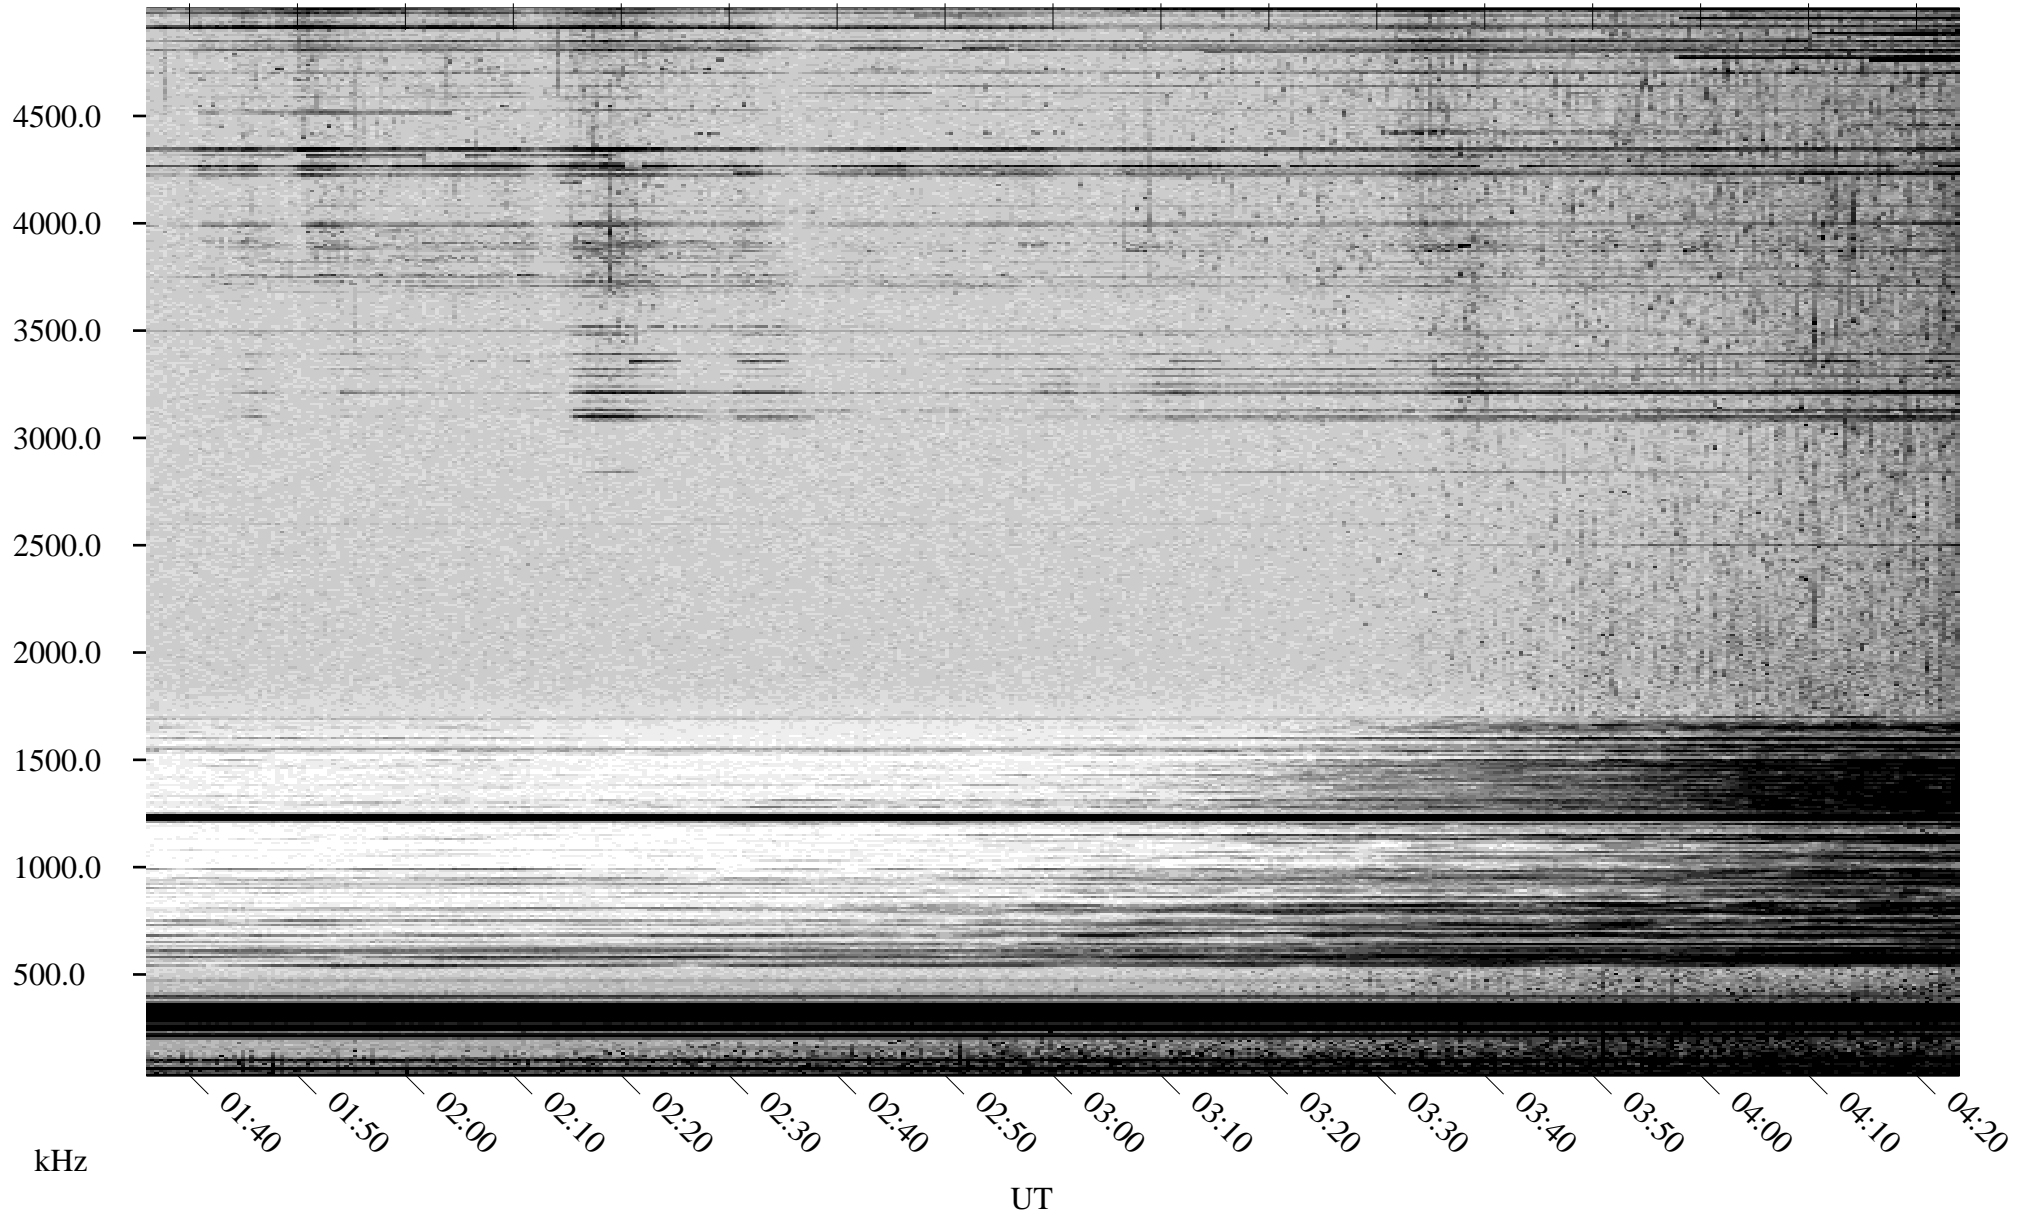

# 06/03/2001 Churchill, Manitoba

Linear Scale    Black = 161    White = 15

ch01154l.r00m max\_12

Page 1

# 06/03/2001 Churchill, Manitoba

Linear Scale    Black = 161    White = 15

ch01154l.r00m max\_12

Page 2

# 06/04/2001 Churchill, Manitoba

Linear Scale    Black = 161    White = 15

ch01154l.r00m max\_12

Page 3

# 06/04/2001 Churchill, Manitoba

Linear Scale    Black = 161    White = 15

ch01154l.r00m max\_12

Page 4