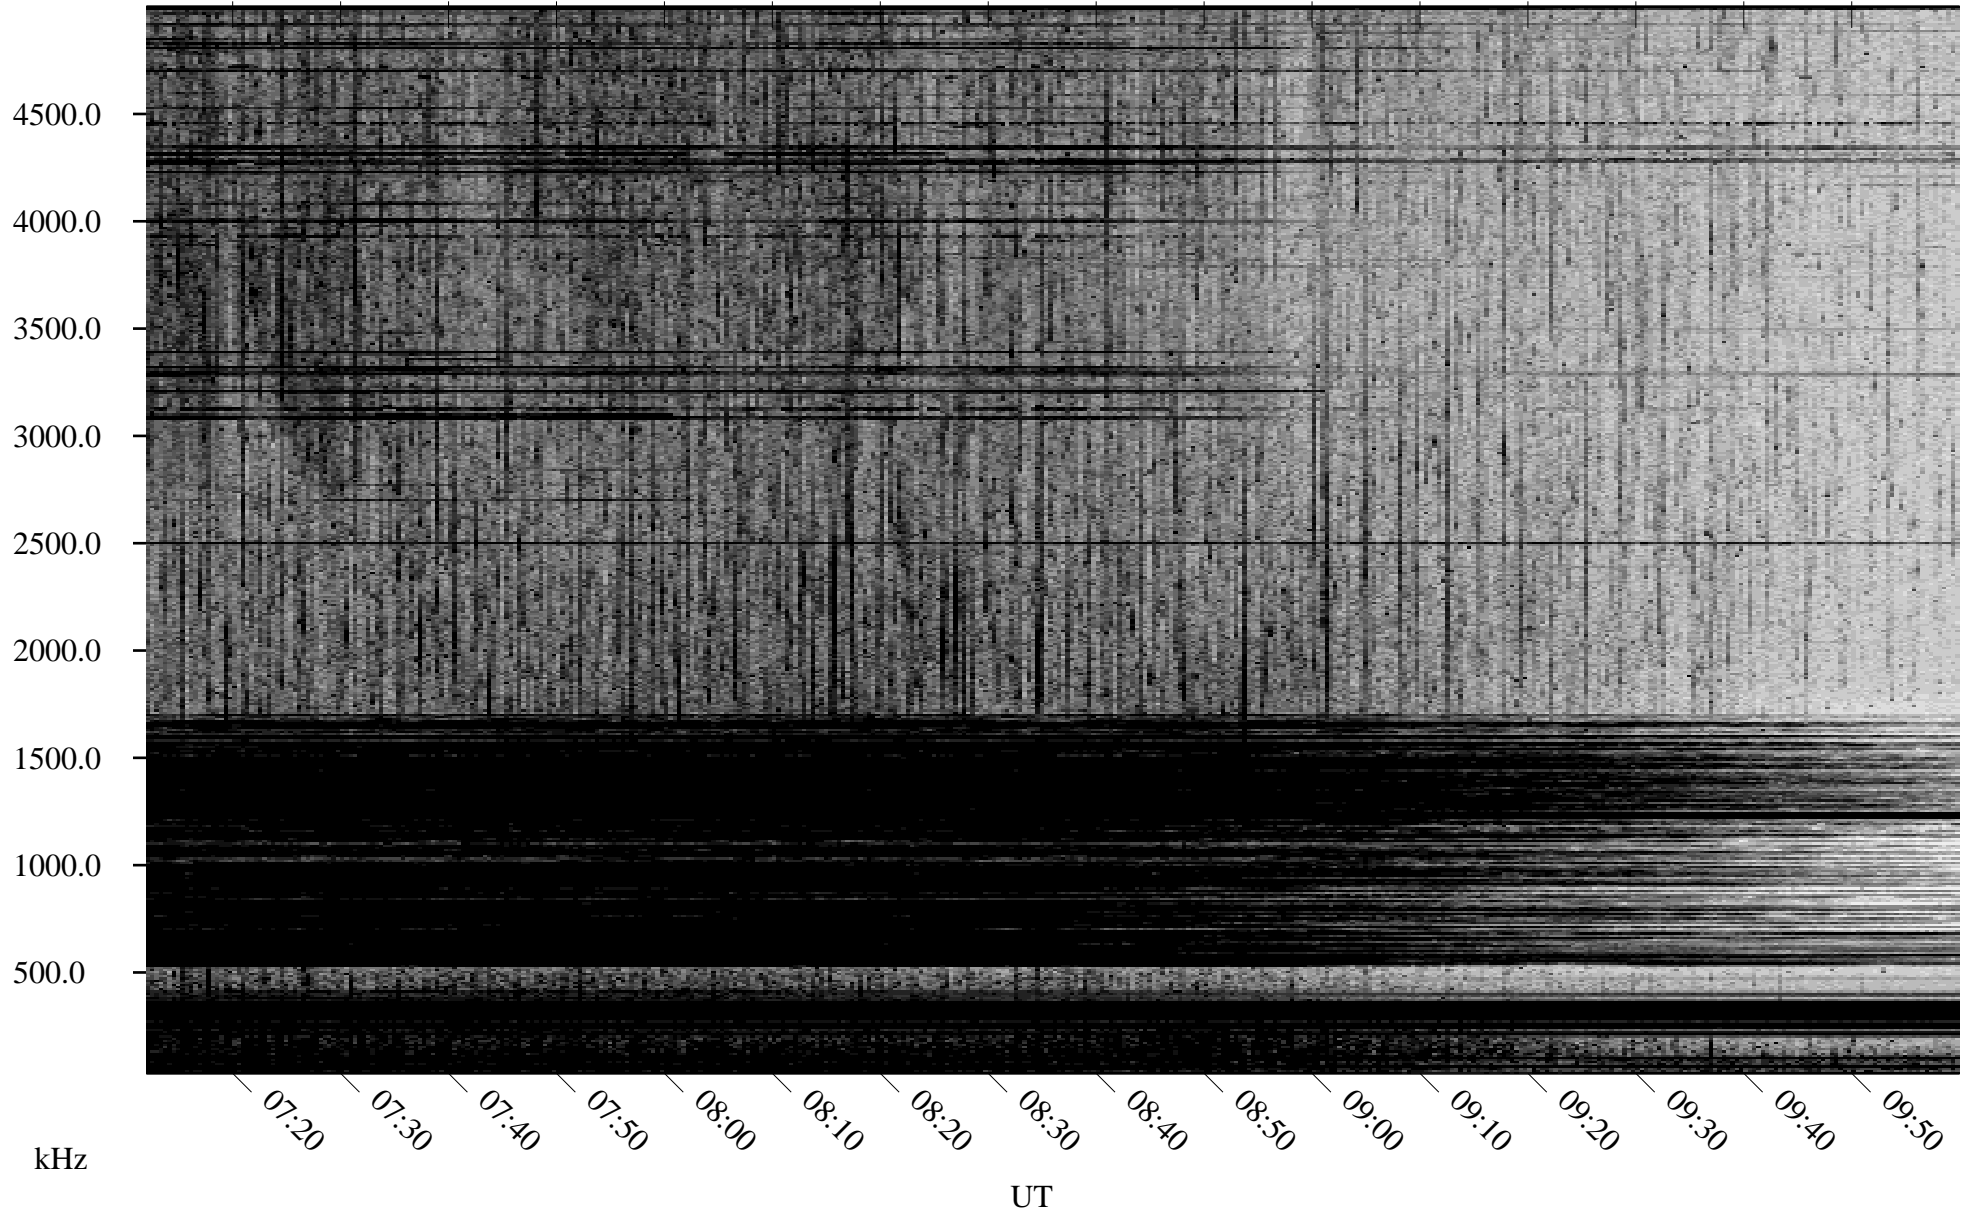

# 06/04/2001 Churchill, Manitoba

Linear Scale    Black = 161    White = 15

ch01154l.r00m max\_12

Page 4

# 06/04/2001 Churchill, Manitoba

Linear Scale    Black = 161    White = 15

ch01154l.r00m max\_12

Page 5