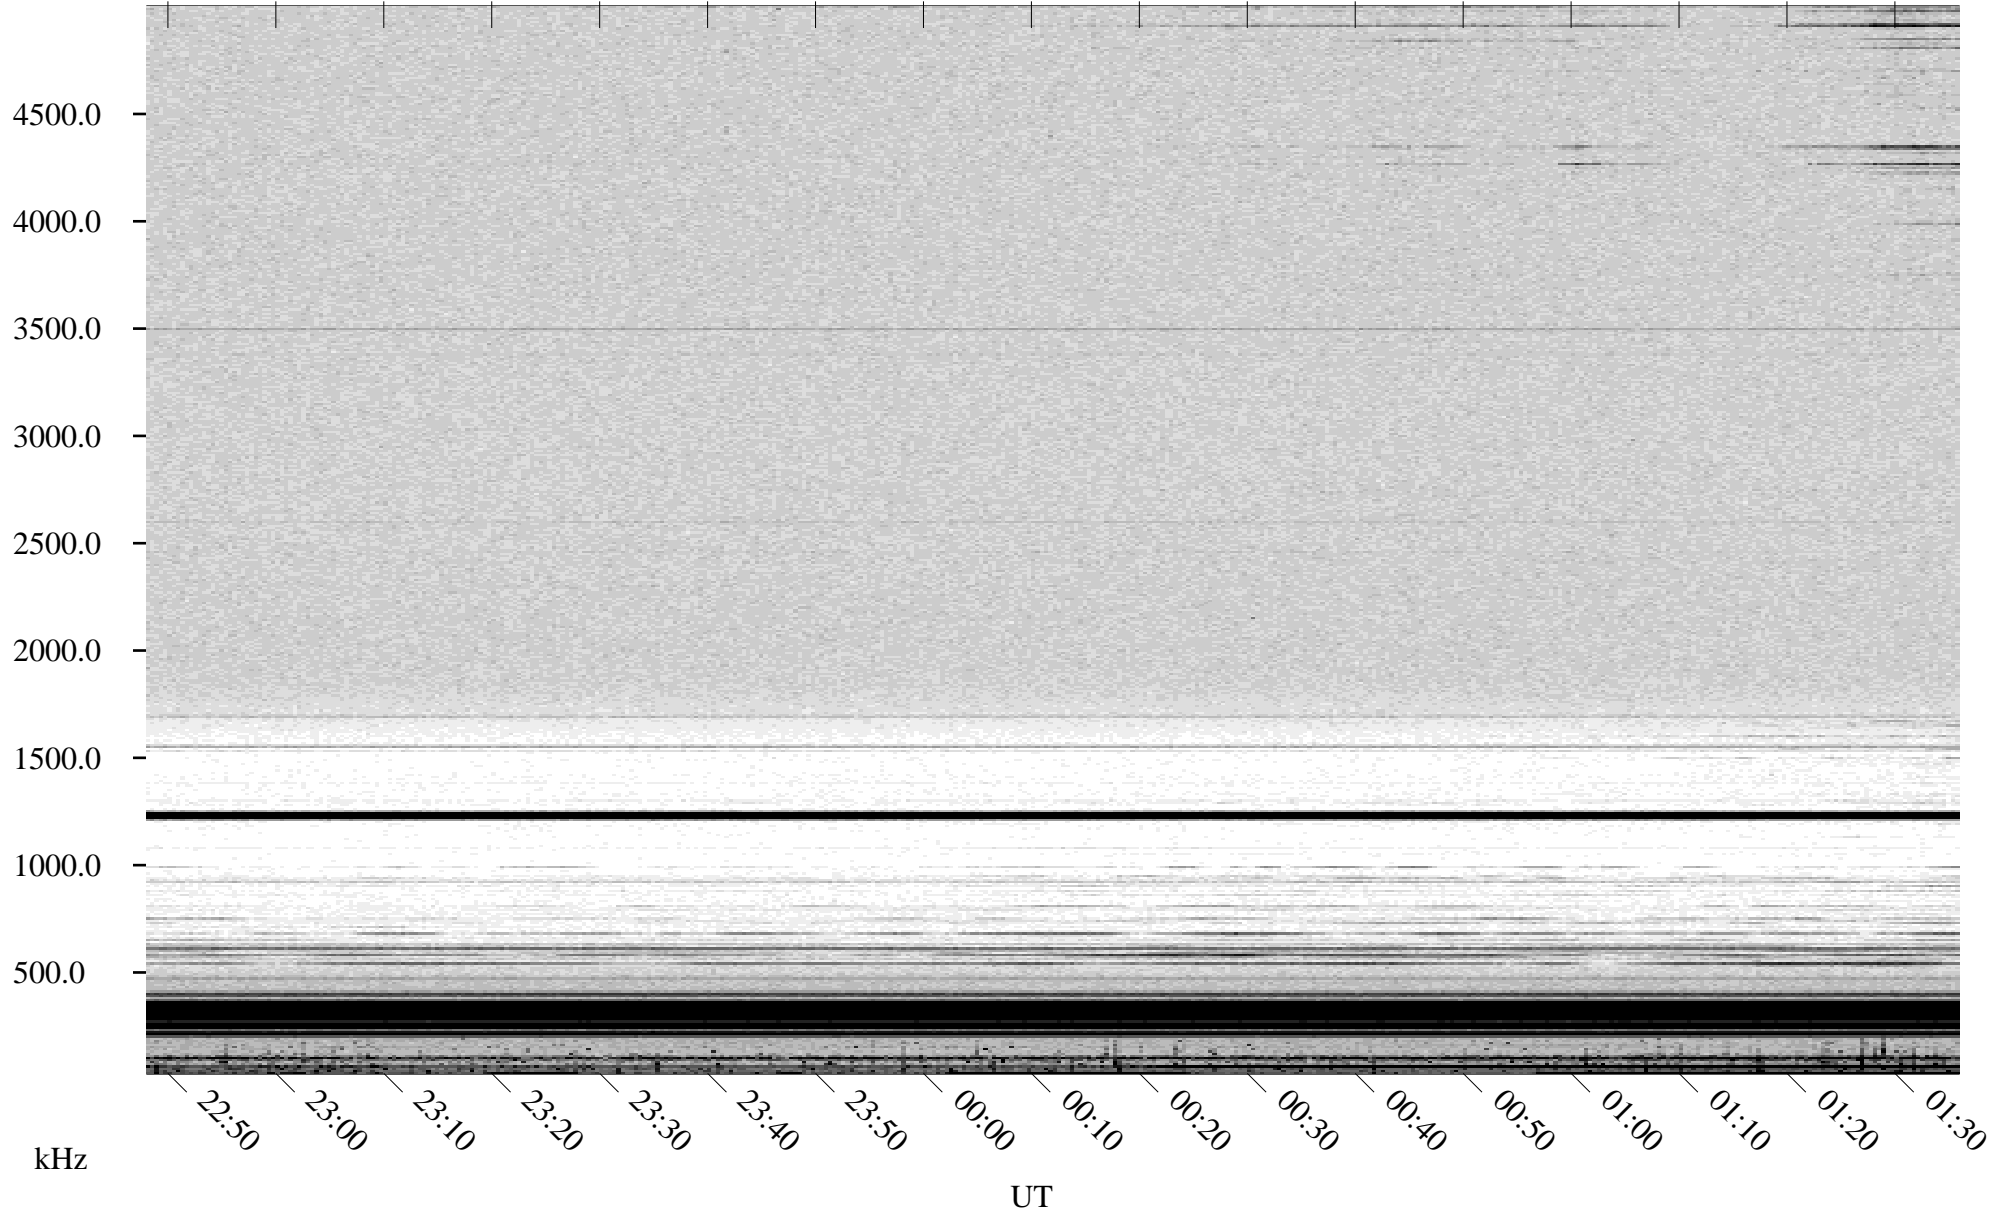

# 06/03/2001 Churchill, Manitoba

Linear Scale    Black = 161    White = 15

ch01154l.r00m max\_12

Page 1

# 06/03/2001 Churchill, Manitoba

Linear Scale    Black = 161    White = 15

ch01154l.r00m max\_12

Page 2

# 06/04/2001 Churchill, Manitoba

Linear Scale    Black = 161    White = 15

ch01154l.r00m max\_12

Page 3

# 06/04/2001 Churchill, Manitoba

Linear Scale    Black = 161    White = 15

ch01154l.r00m max\_12

Page 4