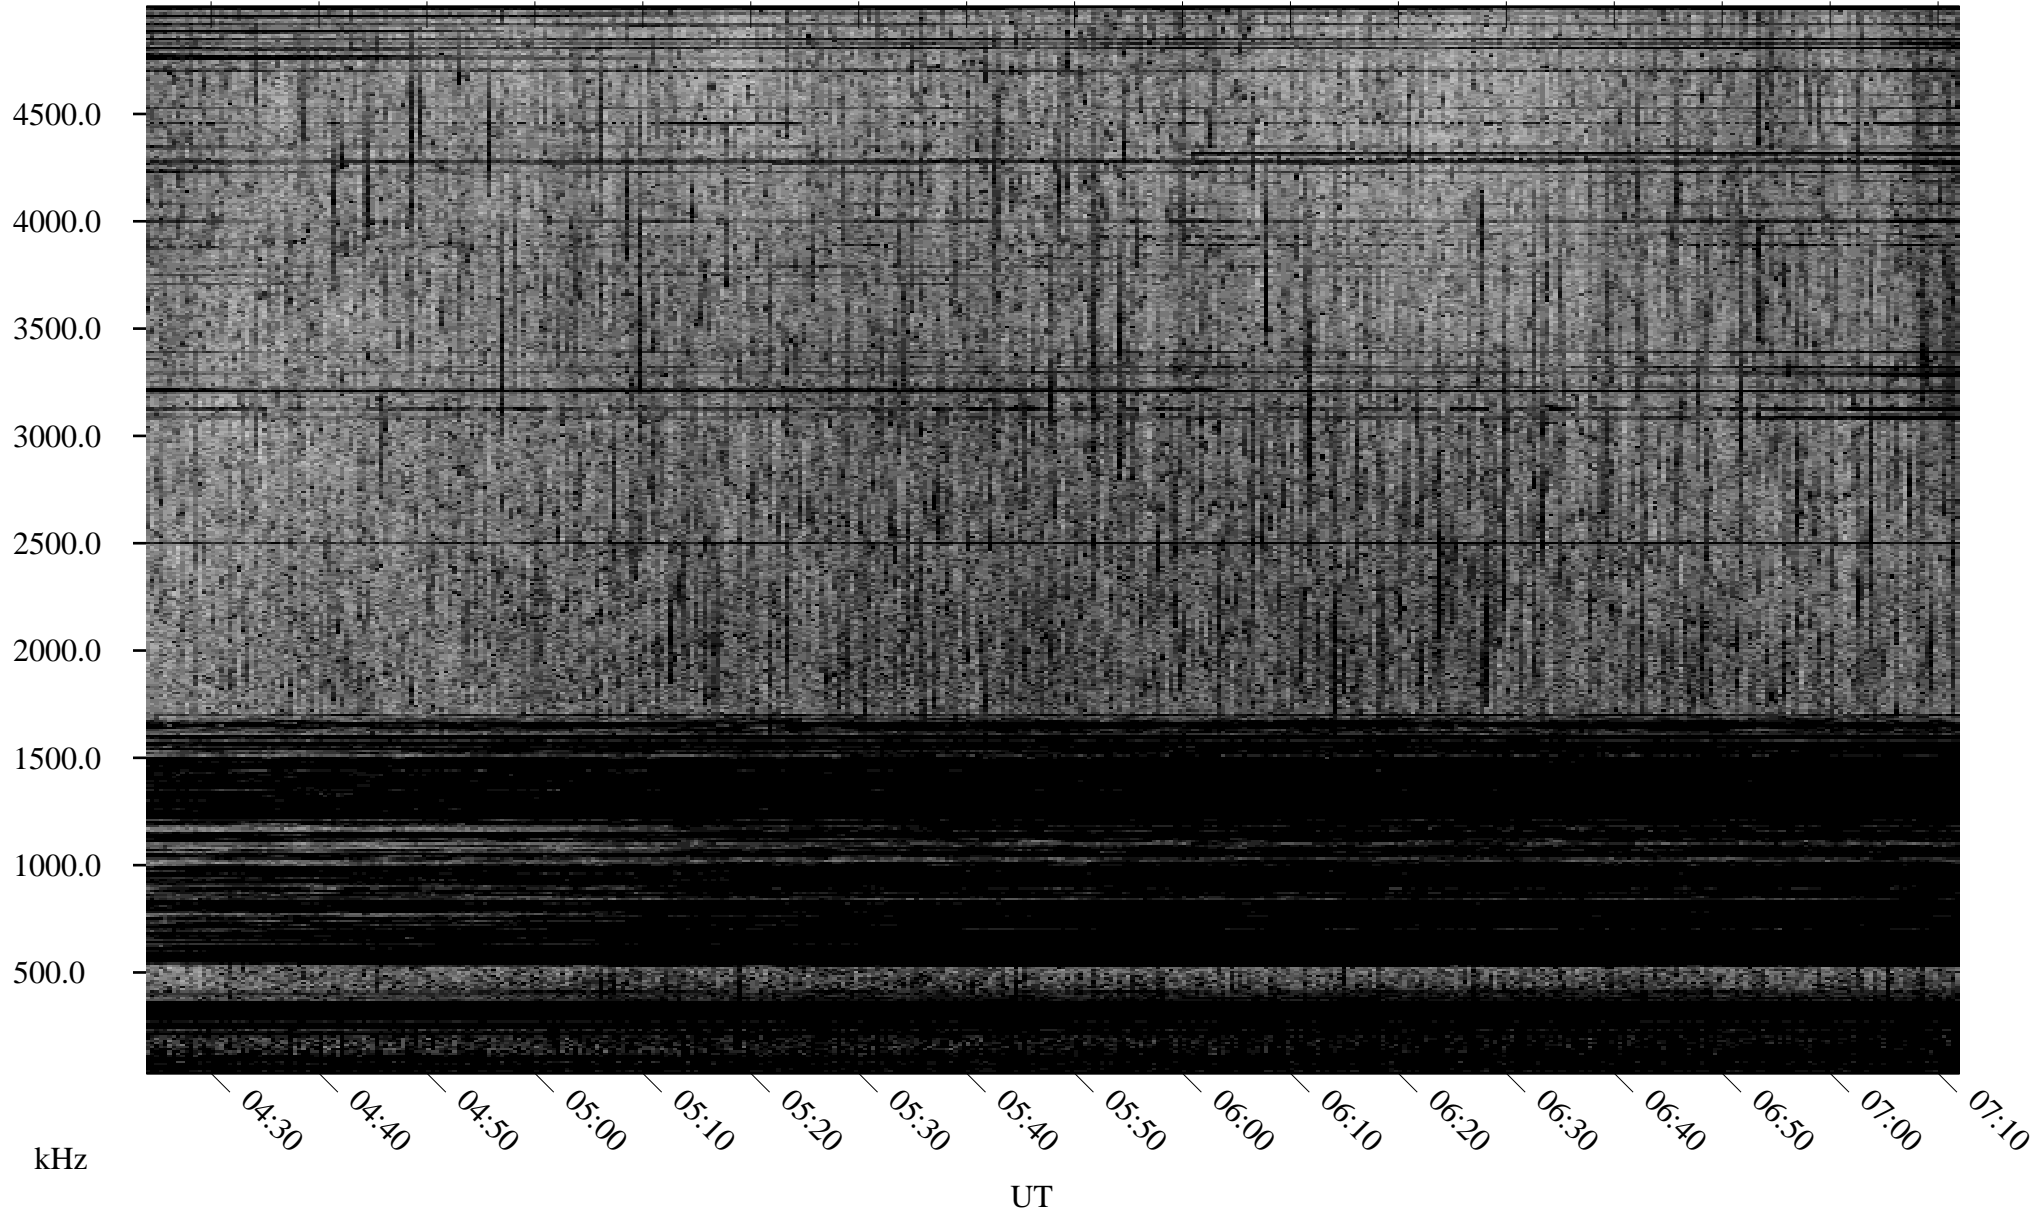

# 06/03/2001 Churchill, Manitoba

Linear Scale    Black = 161    White = 15

ch01154l.r00m max\_12

Page 2

# 06/04/2001 Churchill, Manitoba

Linear Scale    Black = 161    White = 15

ch01154l.r00m max\_12

Page 3

# 06/04/2001 Churchill, Manitoba

Linear Scale    Black = 161    White = 15

ch01154l.r00m max\_12

Page 4

# 06/04/2001 Churchill, Manitoba

Linear Scale    Black = 161    White = 15

ch01154l.r00m max\_12

Page 5