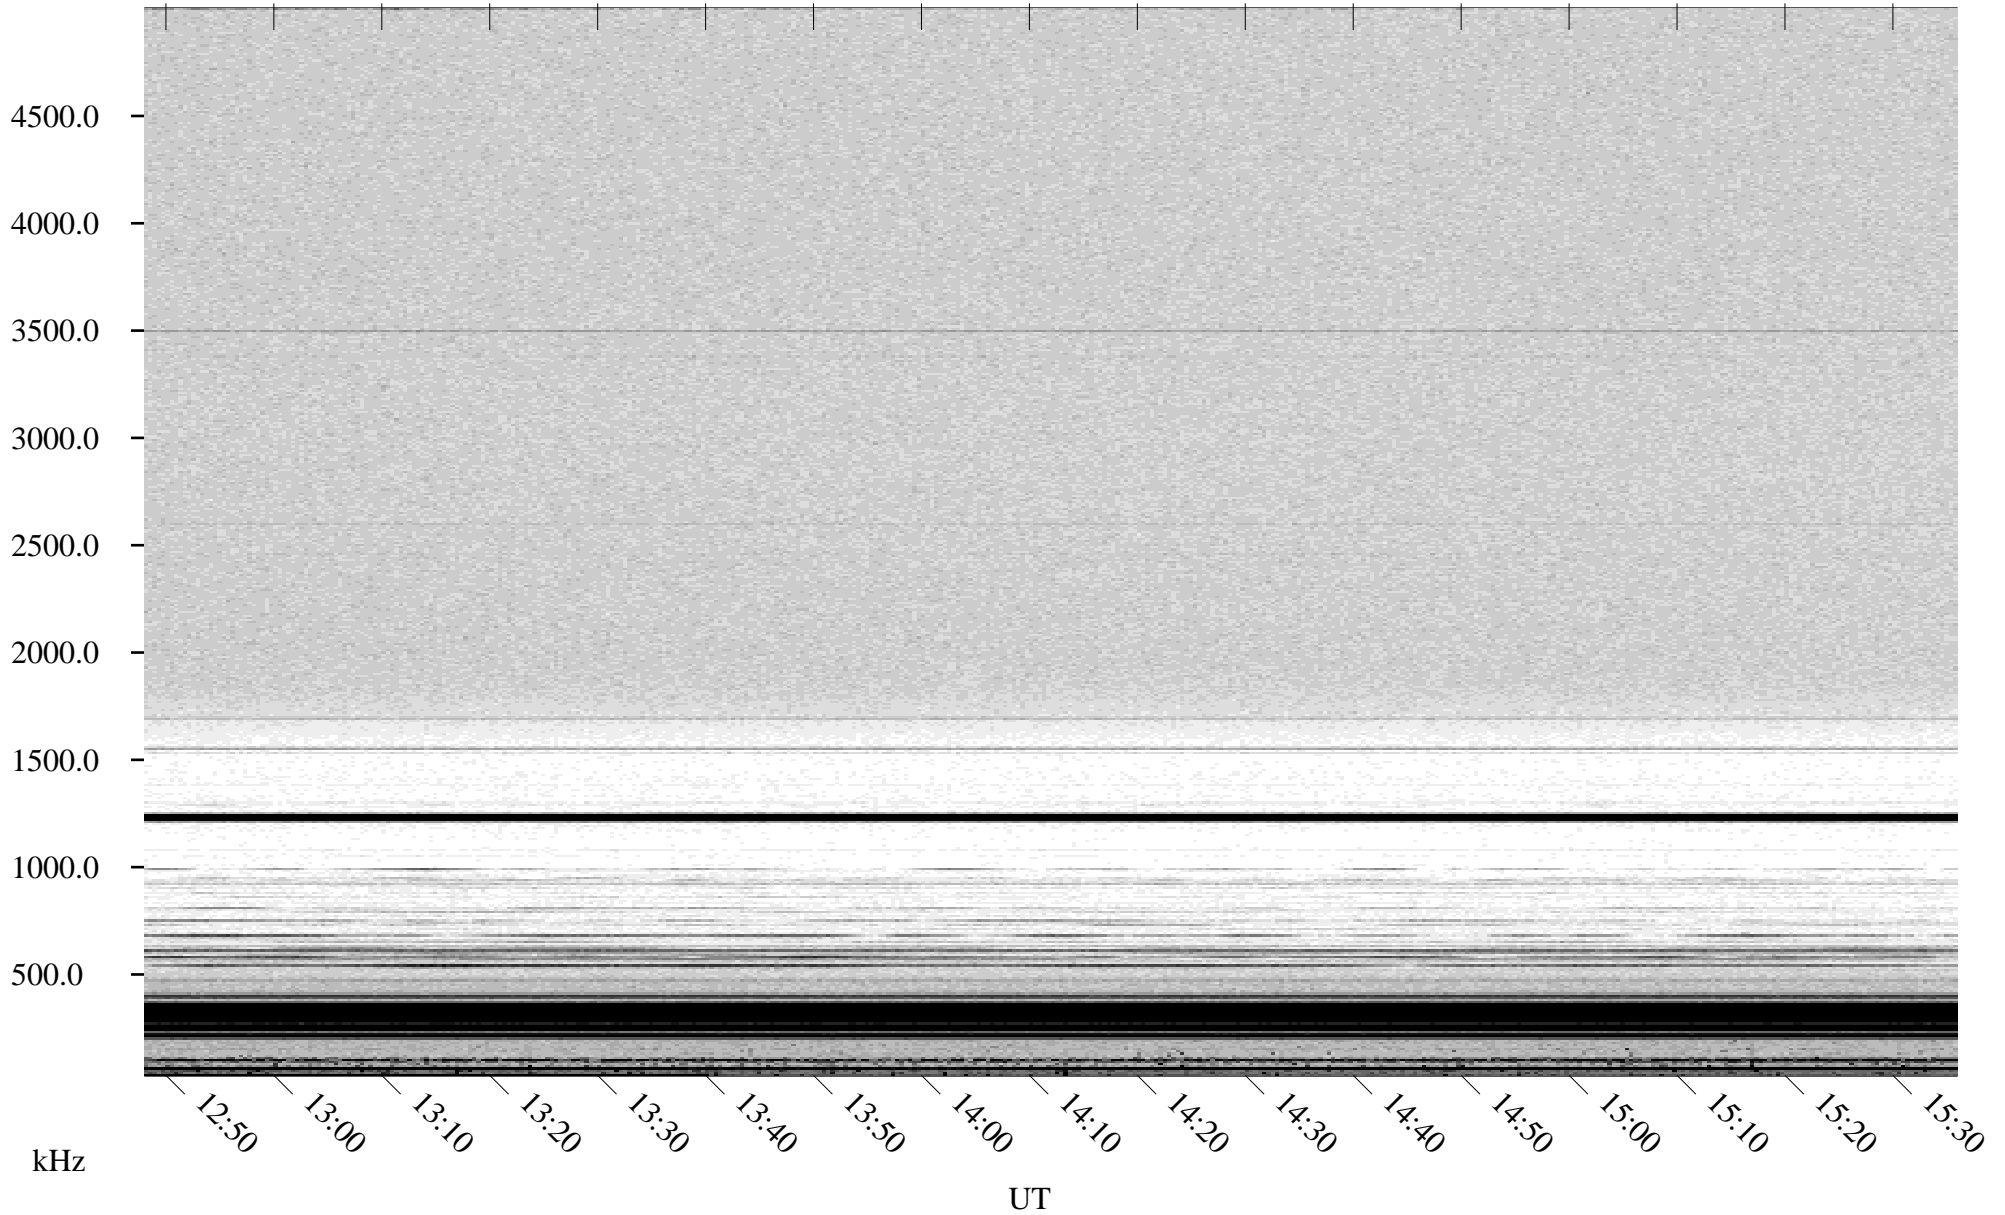

# 06/04/2001 Churchill, Manitoba

Linear Scale    Black = 161    White = 15

ch01154l.r00m max\_12

Page 6

# 06/04/2001 Churchill, Manitoba

Linear Scale    Black = 161    White = 15

ch01154l.r00m max\_12

Page 7

# 06/04/2001 Churchill, Manitoba

Linear Scale    Black = 161    White = 15

ch01154l.r00m max\_12