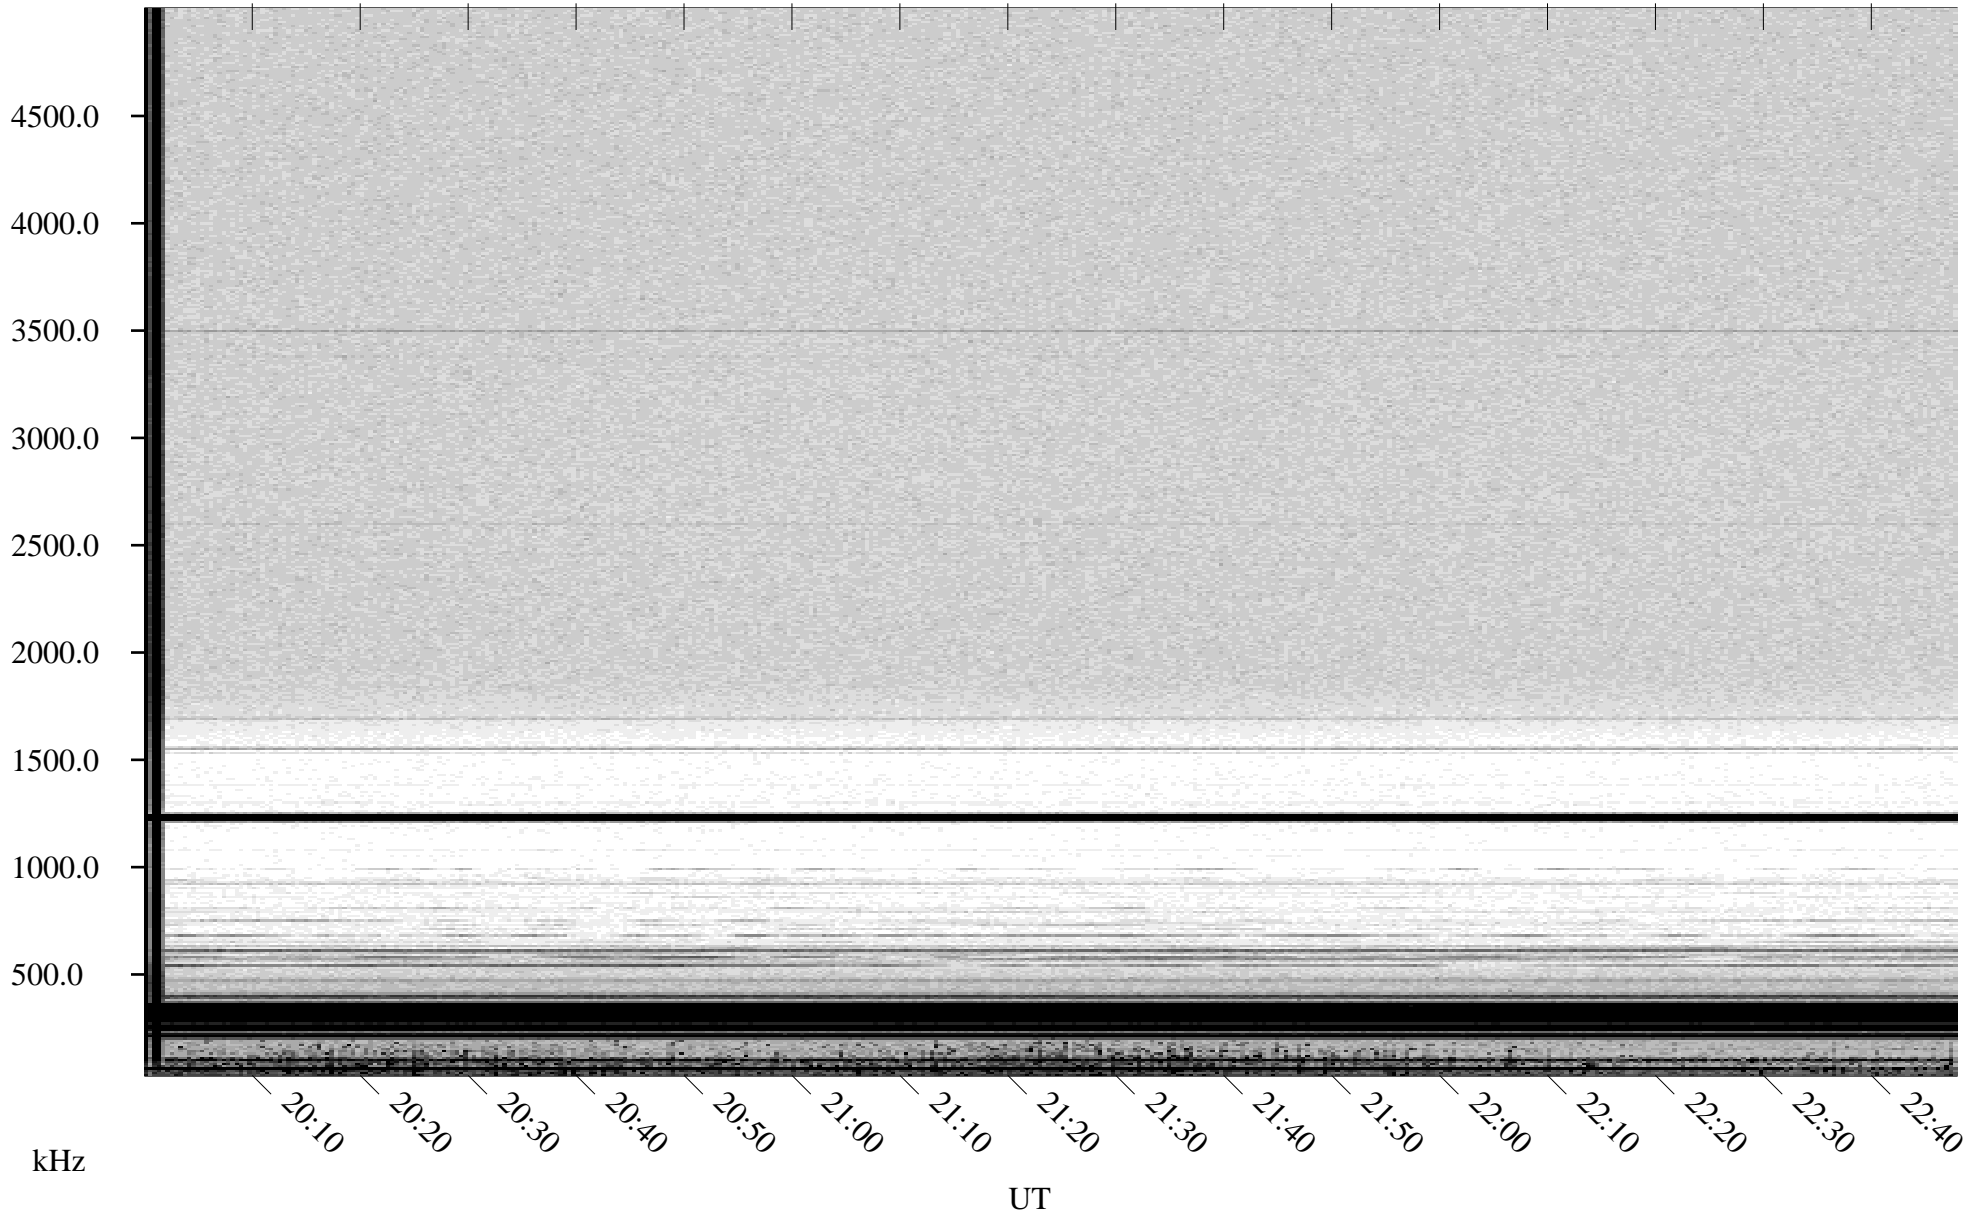

# 06/03/2001 Churchill, Manitoba

Linear Scale    Black = 161    White = 15

ch01154l.r00m max\_12

Page 1

# 06/03/2001 Churchill, Manitoba

Linear Scale    Black = 161    White = 15

ch01154l.r00m max\_12

Page 2

# 06/04/2001 Churchill, Manitoba

Linear Scale    Black = 161    White = 15

ch01154l.r00m max\_12

Page 3

# 06/04/2001 Churchill, Manitoba

Linear Scale    Black = 161    White = 15

ch01154l.r00m max\_12

Page 4