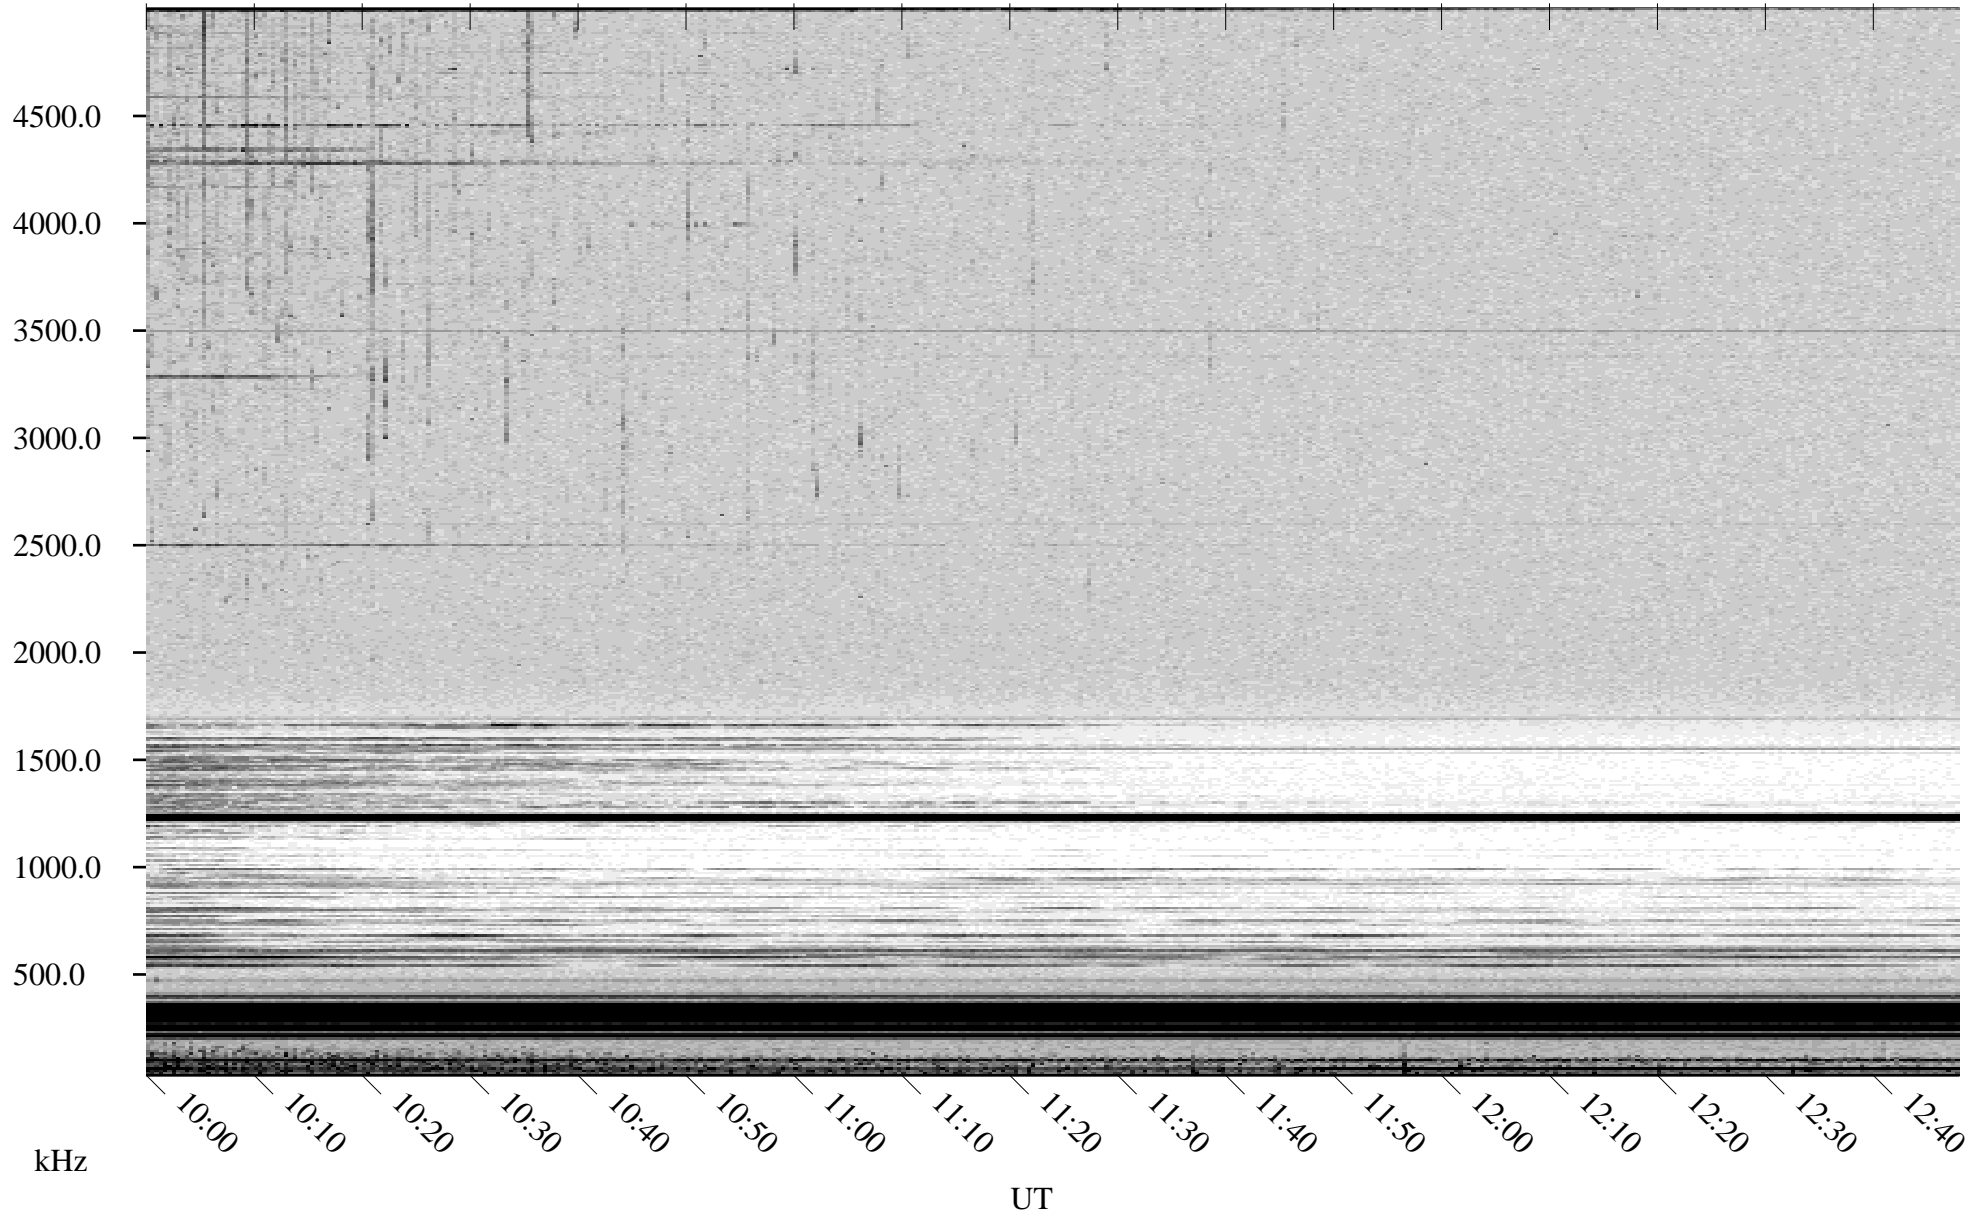

# 06/04/2001 Churchill, Manitoba

Linear Scale    Black = 161    White = 15

ch01154l.r00m max\_12

Page 5

# 06/04/2001 Churchill, Manitoba

Linear Scale    Black = 161    White = 15

ch01154l.r00m max\_12

Page 6

# 06/04/2001 Churchill, Manitoba

Linear Scale    Black = 161    White = 15

ch01154l.r00m max\_12

Page 7