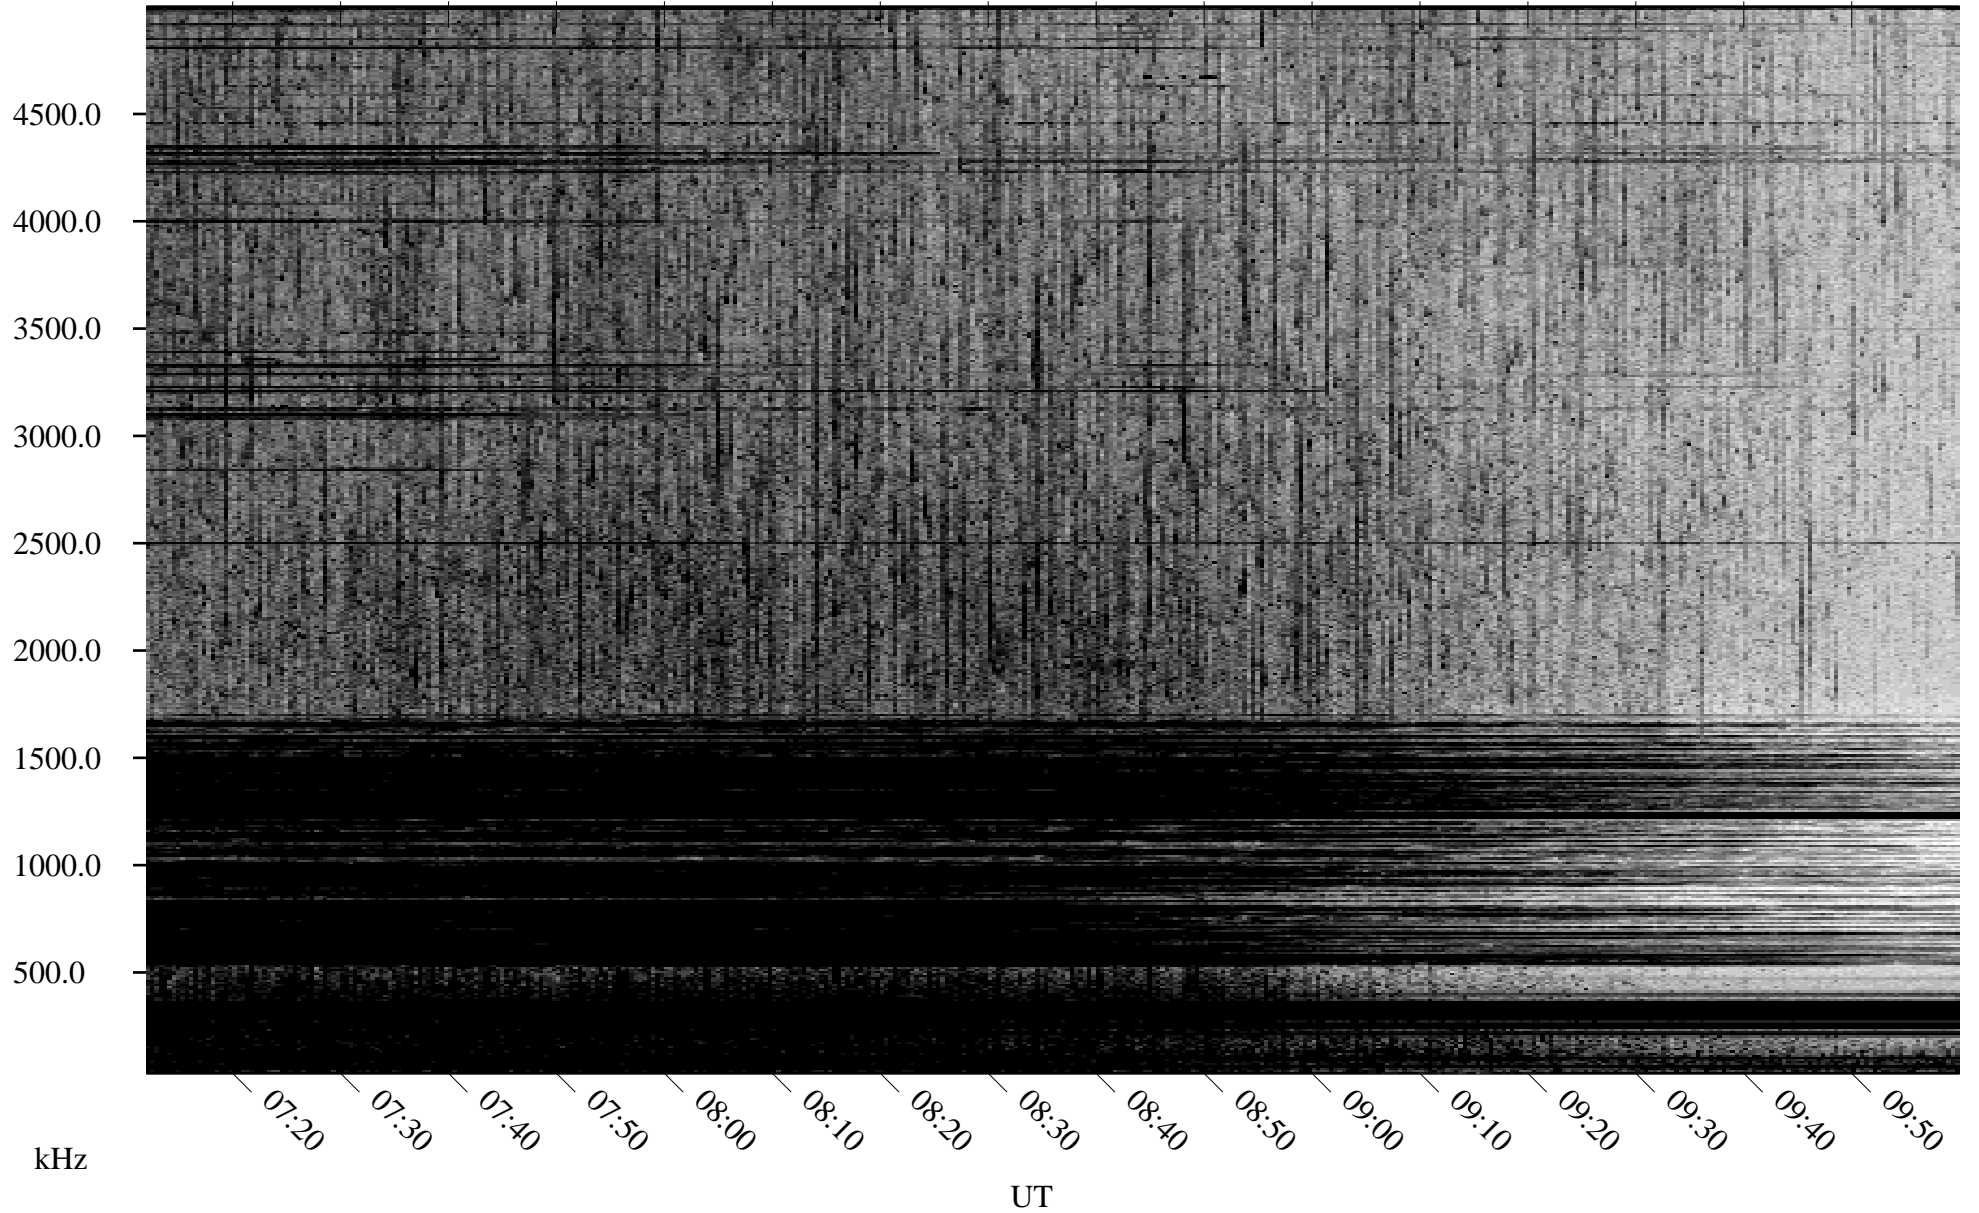

06/04/2001 Churchill, Manitoba

Linear Scale Black = 161 White = 15

ch01155l.r00m max_12

Page 1

06/04/2001 Churchill, Manitoba

Linear Scale Black = 161 White = 15

ch01155l.r00m max_12

Page 2

06/05/2001 Churchill, Manitoba

Linear Scale Black = 161 White = 15

ch01155l.r00m max_12

Page 3

06/05/2001 Churchill, Manitoba

Linear Scale Black = 161 White = 15

ch01155l.r00m max_12

Page 4

06/05/2001 Churchill, Manitoba

Linear Scale Black = 161 White = 15

ch011551.r00m max_12

Page 5

06/05/2001 Churchill, Manitoba

Linear Scale Black = 161 White = 15

ch01155l.r00m max_12

Page 6

06/05/2001 Churchill, Manitoba

Linear Scale Black = 161 White = 15

ch011551.r00m max_12

Page 7

06/05/2001 Churchill, Manitoba

Linear Scale Black = 161 White = 15

ch011551.r00m max_12

Page 8