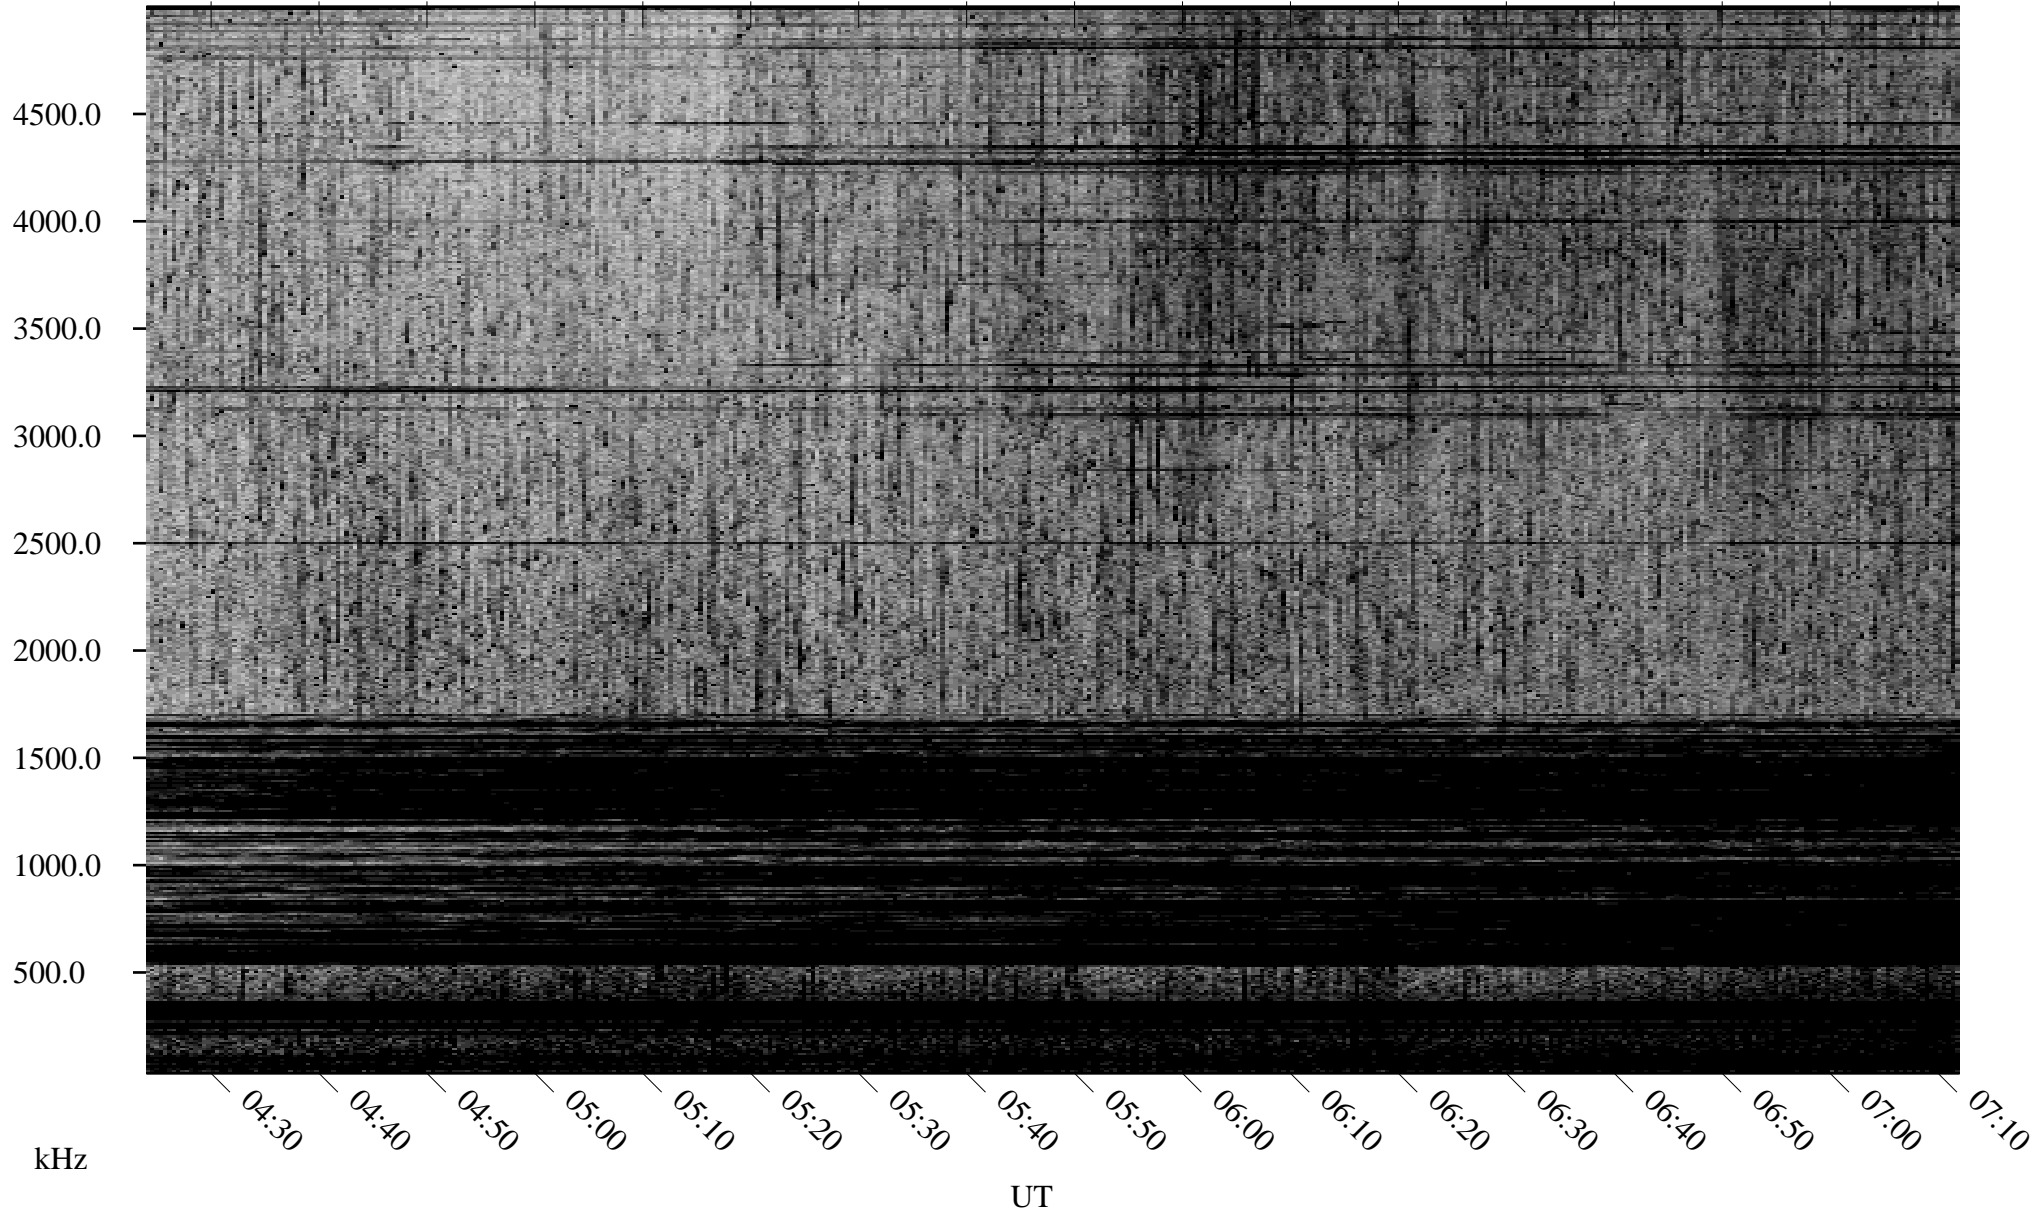

06/04/2001 Churchill, Manitoba

Linear Scale Black = 161 White = 15

ch01155l.r00m max_12

Page 1

06/04/2001 Churchill, Manitoba

Linear Scale Black = 161 White = 15

ch01155l.r00m max_12

Page 2

06/05/2001 Churchill, Manitoba

Linear Scale Black = 161 White = 15

ch01155l.r00m max_12

Page 3

06/05/2001 Churchill, Manitoba

Linear Scale Black = 161 White = 15

ch01155l.r00m max_12

Page 4

06/05/2001 Churchill, Manitoba

Linear Scale Black = 161 White = 15

ch011551.r00m max_12

Page 5

06/05/2001 Churchill, Manitoba

Linear Scale Black = 161 White = 15

ch01155l.r00m max_12

Page 6

06/05/2001 Churchill, Manitoba

Linear Scale Black = 161 White = 15

ch011551.r00m max_12

Page 7

06/05/2001 Churchill, Manitoba

Linear Scale Black = 161 White = 15

ch011551.r00m max_12

Page 8